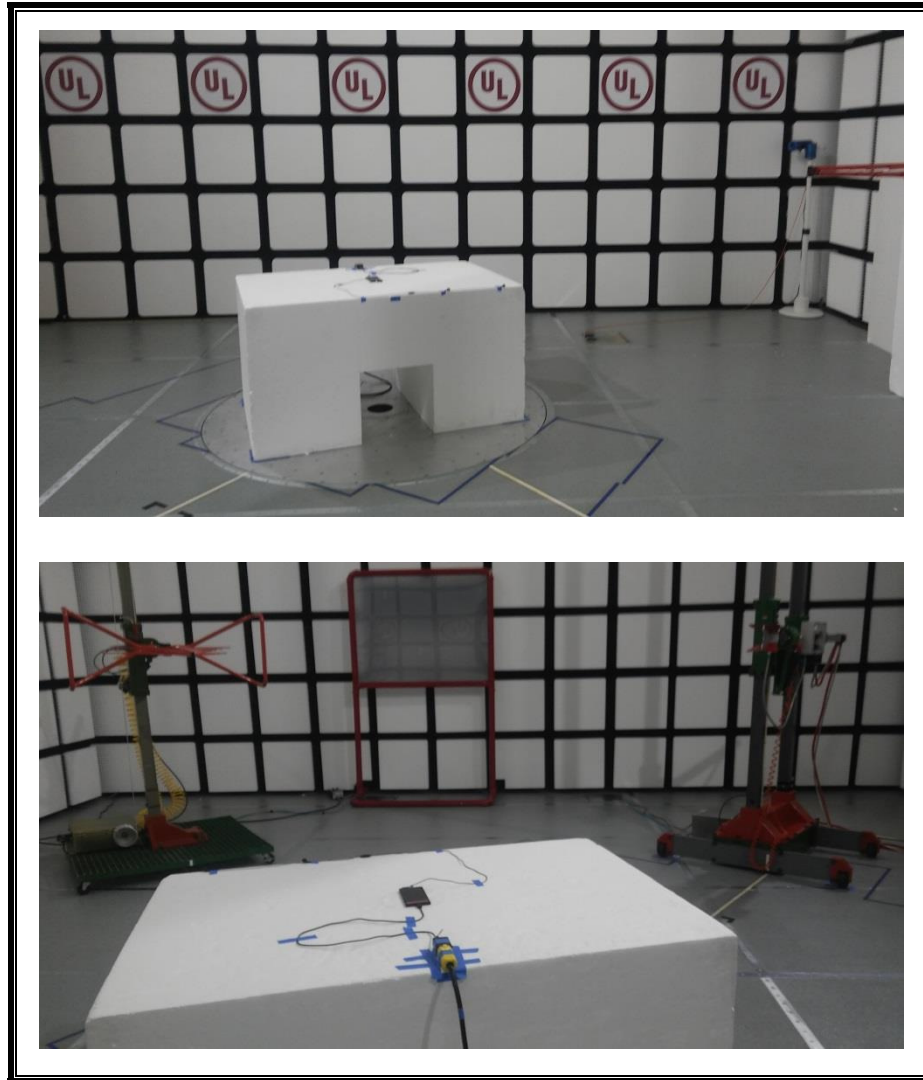

10. SETUP PHOTOS

ANTENNA PORT CONDUCTED RF MEASUREMENT SETUP

RADIATED RF MEASUREMENT SETUP (BELOW 1 GHz)

RADIATED RF MEASUREMENT SETUP (ABOVE 1 GHz)

RADIATED RF MEASUREMENT SETUP FOR PORTABLE CONFIGURATION

POWERLINE CONDUCTED EMISSIONS MEASUREMENT SETUP

END OF REPORT