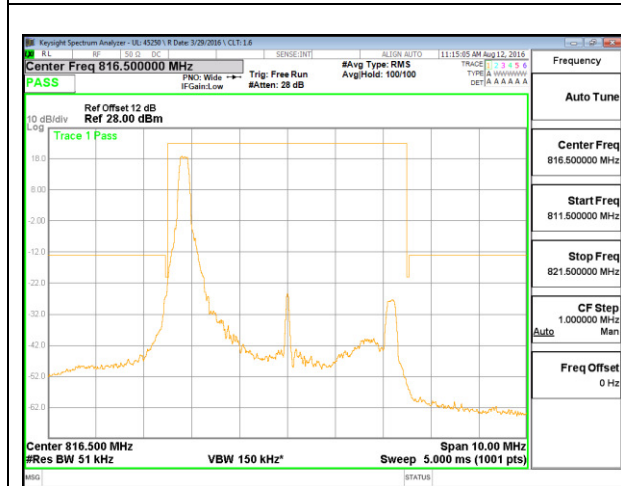

LTE B26 1.4MHz 16QAM Low Channel FRB

LTE B26 3MHz QPSK Low Channel 1RB

LTE B26 3MHz QPSK Low Channel FRB

LTE B26 3MHz 16QAM Low Channel 1RB

LTE B26 3MHz 16QAM Low Channel FRB

LTE B26 5MHz QPSK Low Channel 1RB