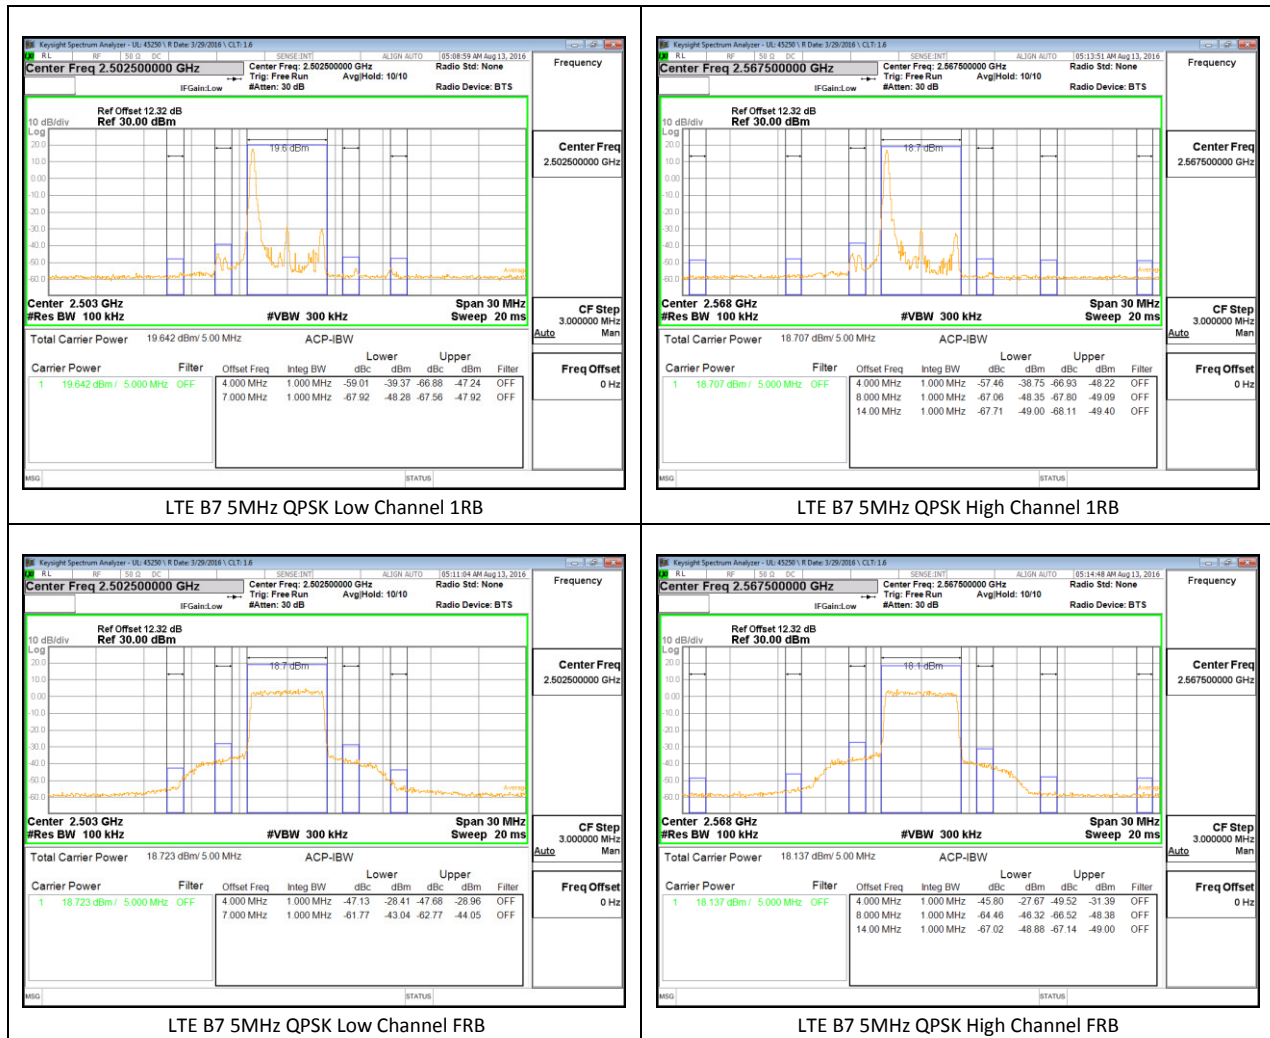

LTE B26 10MHz 16QAM Low Channel FRB

LTE B26 10MHz 16QAM High Channel FRB

LTE B26 15MHz QPSK Low Channel 1RB

LTE B26 15MHz QPSK High Channel 1RB

LTE B26 15MHz QPSK Low Channel FRB

LTE B26 15MHz QPSK High Channel FRB

LTE B26 15MHz 16QAM Low Channel 1RB

LTE B26 15MHz 16QAM High Channel 1RB

LTE B26 15MHz 16QAM Low Channel FRB

LTE B26 15MHz 16QAM High Channel FRB

11.2. EMISSION MASK PLOTS

LTE Band 7

LTE B7 5MHz 16QAM Low Channel 1RB

LTE B7 5MHz 16QAM High Channel 1RB

LTE B7 5MHz 16QAM Low Channel FRB

LTE B7 5MHz 16QAM High Channel FRB

LTE B7 10MHz QPSK Low Channel 1RB

LTE B7 10MHz QPSK High Channel 1RB

LTE B7 10MHz QPSK Low Channel FRB

LTE B7 10MHz QPSK High Channel FRB

LTE B7 10MHz 16QAM Low Channel 1RB

LTE B7 10MHz 16QAM High Channel 1RB

LTE B7 10MHz 16QAM Low Channel FRB

LTE B7 10MHz 16QAM High Channel FRB

LTE B7 15MHz QPSK Low Channel 1RB