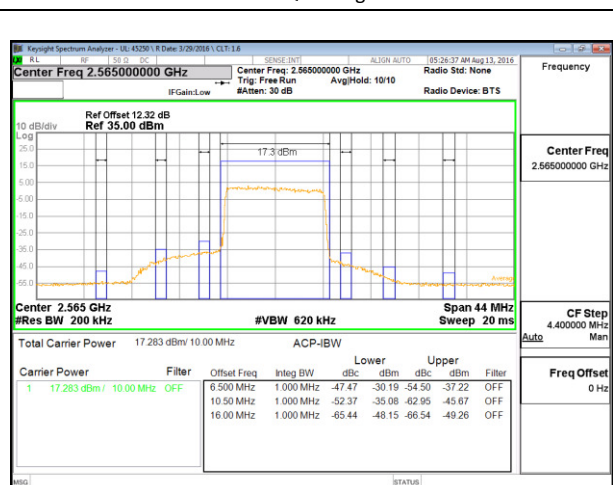

LTE B7 10MHz QPSK High Channel FRB

LTE B7 10MHz 16QAM Low Channel 1RB

LTE B7 10MHz 16QAM High Channel 1RB

LTE B7 10MHz 16QAM Low Channel FRB

LTE B7 10MHz 16QAM High Channel FRB

LTE B7 15MHz QPSK Low Channel 1RB