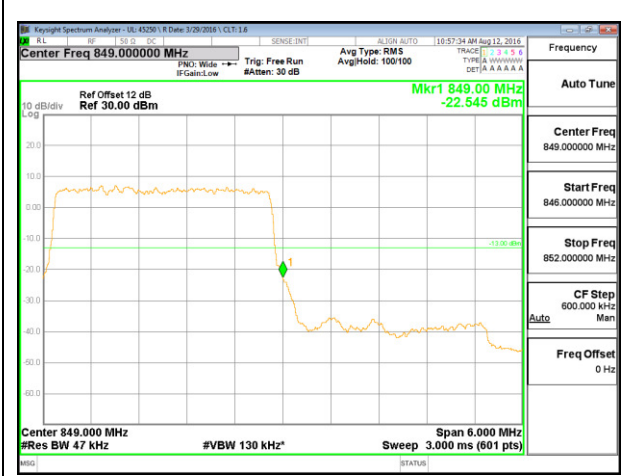

LTE B26 1.4MHz 16QAM Low Channel FRB

LTE B26 1.4MHz 16QAM High Channel FRB

LTE B26 3MHz QPSK Low Channel 1RB

LTE B26 3MHz QPSK High Channel 1RB

LTE B26 3MHz QPSK Low Channel FRB

LTE B26 3MHz QPSK High Channel FRB

LTE B26 3MHz 16QAM Low Channel 1RB

LTE B26 3MHz 16QAM High Channel 1RB

LTE B26 3MHz 16QAM Low Channel FRB

LTE B26 3MHz 16QAM High Channel FRB

LTE B26 5MHz QPSK Low Channel 1RB

LTE B26 5MHz QPSK High Channel 1RB

LTE B26 5MHz QPSK Low Channel FRB

LTE B26 5MHz QPSK High Channel FRB

LTE B26 5MHz 16QAM Low Channel 1RB

LTE B26 5MHz 16QAM High Channel 1RB

LTE B26 5MHz 16QAM Low Channel FRB

LTE B26 5MHz 16QAM High Channel FRB