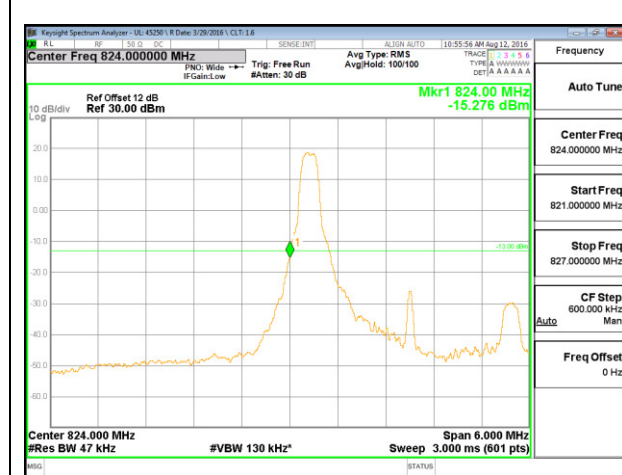

LTE B26 1.4MHz 16QAM Low Channel FRB

LTE B26 1.4MHz 16QAM High Channel FRB

LTE B26 3MHz QPSK Low Channel 1RB

LTE B26 3MHz QPSK High Channel 1RB

LTE B26 3MHz QPSK Low Channel FRB

LTE B26 3MHz QPSK High Channel FRB

LTE B26 3MHz 16QAM Low Channel 1RB

LTE B26 3MHz 16QAM High Channel 1RB

LTE B26 3MHz 16QAM Low Channel FRB

LTE B26 3MHz 16QAM High Channel FRB

LTE B26 5MHz QPSK Low Channel 1RB

LTE B26 5MHz QPSK High Channel 1RB

LTE B26 5MHz QPSK Low Channel FRB

LTE B26 5MHz QPSK High Channel FRB

LTE B26 5MHz 16QAM Low Channel 1RB

LTE B26 5MHz 16QAM High Channel 1RB

LTE B26 5MHz 16QAM Low Channel FRB

LTE B26 5MHz 16QAM High Channel FRB