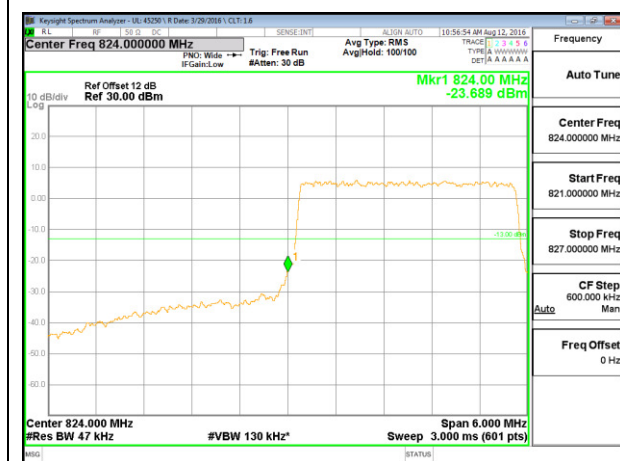

LTE B26 1.4MHz 16QAM Low Channel FRB

LTE B26 1.4MHz 16QAM High Channel FRB

LTE B26 3MHz QPSK Low Channel 1RB

LTE B26 3MHz QPSK High Channel 1RB

LTE B26 3MHz QPSK Low Channel FRB

LTE B26 3MHz QPSK High Channel FRB

LTE B26 3MHz 16QAM Low Channel 1RB

LTE B26 3MHz 16QAM High Channel 1RB

LTE B26 3MHz 16QAM Low Channel FRB

LTE B26 3MHz 16QAM High Channel FRB

LTE B26 5MHz QPSK Low Channel 1RB

LTE B26 5MHz QPSK High Channel 1RB

LTE B26 5MHz QPSK Low Channel FRB

LTE B26 5MHz QPSK High Channel FRB

LTE B26 5MHz 16QAM Low Channel 1RB

LTE B26 5MHz 16QAM High Channel 1RB

LTE B26 5MHz 16QAM Low Channel FRB

LTE B26 5MHz 16QAM High Channel FRB