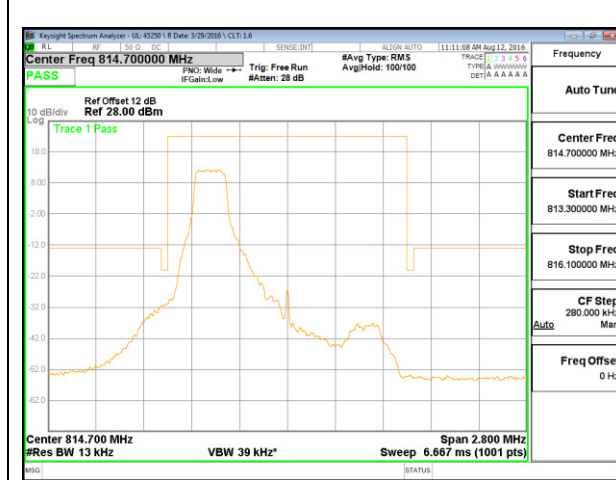

LTE B7 20MHz 16QAM High Channel 1RB

LTE B7 20MHz 16QAM Low Channel FRB

LTE B7 20MHz 16QAM High Channel FRB

LTE Band 26-Part 90

LTE B26 1.4MHz QPSK Low Channel 1RB

LTE B26 1.4MHz QPSK Low Channel FRB

LTE B26 1.4MHz 16QAM Low Channel 1RB