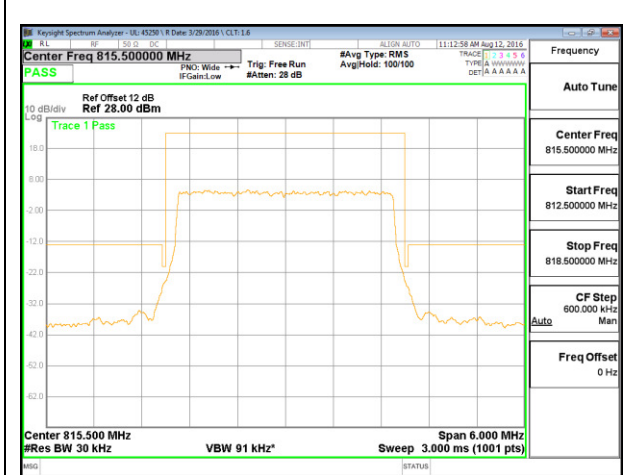

LTE B7 20MHz 16QAM High Channel 1RB

LTE B7 20MHz 16QAM Low Channel FRB

LTE B7 20MHz 16QAM High Channel FRB

LTE Band 26-Part 90

LTE B26 1.4MHz QPSK Low Channel 1RB

LTE B26 1.4MHz QPSK Low Channel FRB

LTE B26 1.4MHz 16QAM Low Channel 1RB

LTE B26 1.4MHz 16QAM Low Channel FRB

LTE B26 3MHz QPSK Low Channel 1RB

LTE B26 3MHz QPSK Low Channel FRB

LTE B26 3MHz 16QAM Low Channel 1RB

LTE B26 3MHz 16QAM Low Channel FRB

LTE B26 5MHz QPSK Low Channel 1RB