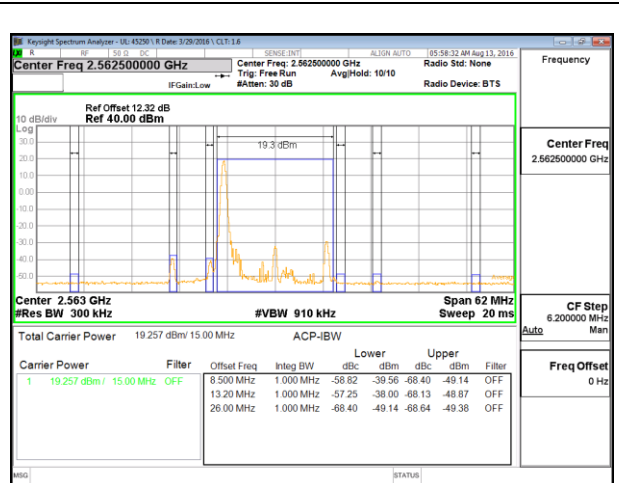

LTE B7 10MHz QPSK High Channel FRB

LTE B7 10MHz 16QAM Low Channel 1RB

LTE B7 10MHz 16QAM High Channel 1RB

LTE B7 10MHz 16QAM Low Channel FRB

LTE B7 10MHz 16QAM High Channel FRB

LTE B7 15MHz QPSK Low Channel 1RB

LTE B7 15MHz QPSK High Channel 1RB

LTE B7 15MHz QPSK Low Channel FRB

LTE B7 15MHz QPSK High Channel FRB

LTE B7 15MHz 16QAM Low Channel 1RB

LTE B7 15MHz 16QAM High Channel 1RB

LTE B7 15MHz 16QAM Low Channel FRB