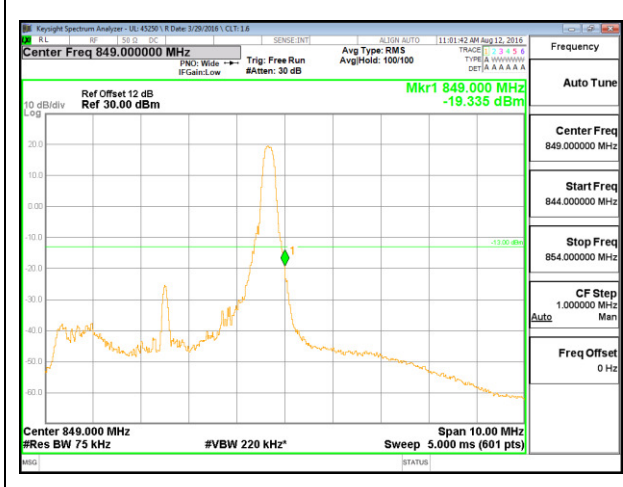

LTE B26 3MHz 16QAM Low Channel 1RB

LTE B26 3MHz 16QAM High Channel 1RB

LTE B26 3MHz 16QAM Low Channel FRB

LTE B26 3MHz 16QAM High Channel FRB

LTE B26 5MHz QPSK Low Channel 1RB

LTE B26 5MHz QPSK High Channel 1RB

LTE B26 5MHz QPSK Low Channel FRB

LTE B26 5MHz QPSK High Channel FRB

LTE B26 5MHz 16QAM Low Channel 1RB

LTE B26 5MHz 16QAM High Channel 1RB

LTE B26 5MHz 16QAM Low Channel FRB

LTE B26 5MHz 16QAM High Channel FRB