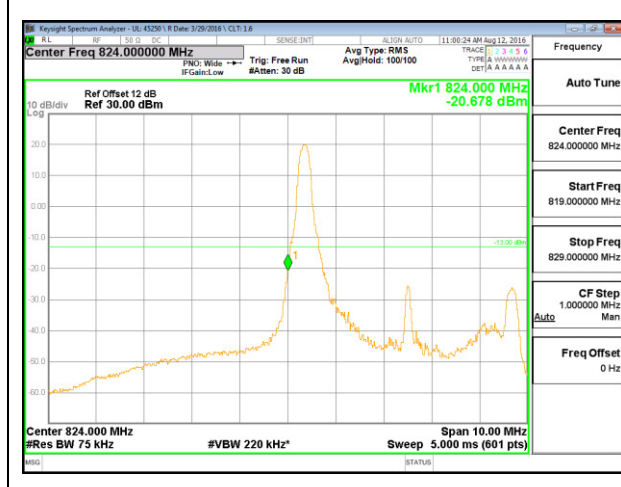

LTE B26 1.4MHz 16QAM Low Channel FRB

LTE B26 1.4MHz 16QAM High Channel FRB

LTE B26 3MHz QPSK Low Channel 1RB

LTE B26 3MHz QPSK High Channel 1RB

LTE B26 3MHz QPSK Low Channel FRB

LTE B26 3MHz QPSK High Channel FRB

LTE B26 3MHz 16QAM Low Channel 1RB

LTE B26 3MHz 16QAM High Channel 1RB

LTE B26 3MHz 16QAM Low Channel FRB

LTE B26 3MHz 16QAM High Channel FRB

LTE B26 5MHz QPSK Low Channel 1RB

LTE B26 5MHz QPSK High Channel 1RB

LTE B26 5MHz QPSK Low Channel FRB

LTE B26 5MHz QPSK High Channel FRB

LTE B26 5MHz 16QAM Low Channel 1RB

LTE B26 5MHz 16QAM High Channel 1RB

LTE B26 5MHz 16QAM Low Channel FRB

LTE B26 5MHz 16QAM High Channel FRB