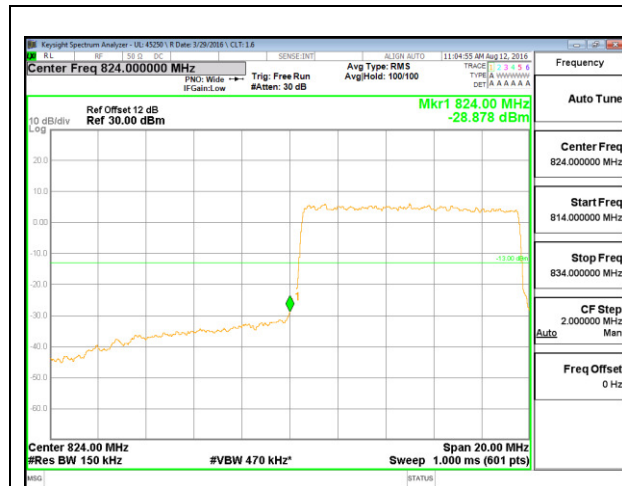

LTE B26 5MHz QPSK Low Channel FRB

LTE B26 5MHz QPSK High Channel FRB

LTE B26 5MHz 16QAM Low Channel 1RB

LTE B26 5MHz 16QAM High Channel 1RB

LTE B26 5MHz 16QAM Low Channel FRB

LTE B26 5MHz 16QAM High Channel FRB

LTE B26 10MHz QPSK Low Channel 1RB

LTE B26 10MHz QPSK High Channel 1RB

LTE B26 10MHz QPSK Low Channel FRB

LTE B26 10MHz QPSK High Channel FRB

LTE B26 10MHz 16QAM Low Channel 1RB

LTE B26 10MHz 16QAM High Channel 1RB

LTE B26 10MHz 16QAM Low Channel FRB

LTE B26 10MHz 16QAM High Channel FRB

LTE B26 15MHz QPSK Low Channel 1RB

LTE B26 15MHz QPSK High Channel 1RB

LTE B26 15MHz QPSK Low Channel FRB

LTE B26 15MHz QPSK High Channel FRB