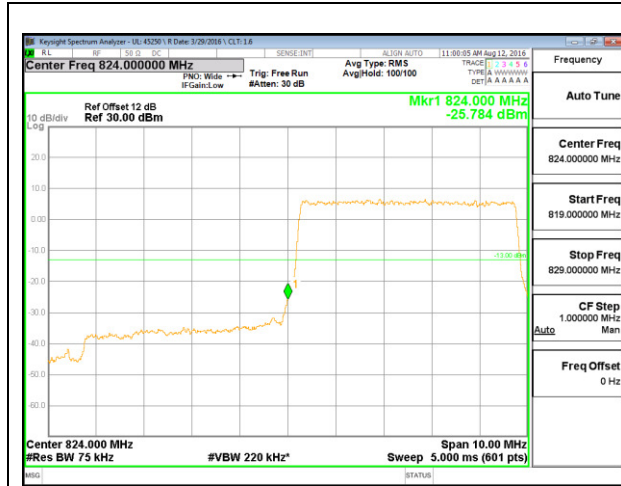

LTE B26 1.4MHz 16QAM Low Channel FRB

LTE B26 1.4MHz 16QAM High Channel FRB

LTE B26 3MHz QPSK Low Channel 1RB

LTE B26 3MHz QPSK High Channel 1RB

LTE B26 3MHz QPSK Low Channel FRB

LTE B26 3MHz QPSK High Channel FRB

LTE B26 3MHz 16QAM Low Channel 1RB

LTE B26 3MHz 16QAM High Channel 1RB

LTE B26 3MHz 16QAM Low Channel FRB

LTE B26 3MHz 16QAM High Channel FRB

LTE B26 5MHz QPSK Low Channel 1RB

LTE B26 5MHz QPSK High Channel 1RB

LTE B26 5MHz QPSK Low Channel FRB

LTE B26 5MHz QPSK High Channel FRB

LTE B26 5MHz 16QAM Low Channel 1RB

LTE B26 5MHz 16QAM High Channel 1RB

LTE B26 5MHz 16QAM Low Channel FRB

LTE B26 5MHz 16QAM High Channel FRB

LTE B26 10MHz QPSK Low Channel 1RB

LTE B26 10MHz QPSK High Channel 1RB

LTE B26 10MHz QPSK Low Channel FRB

LTE B26 10MHz QPSK High Channel FRB

LTE B26 10MHz 16QAM Low Channel 1RB

LTE B26 10MHz 16QAM High Channel 1RB