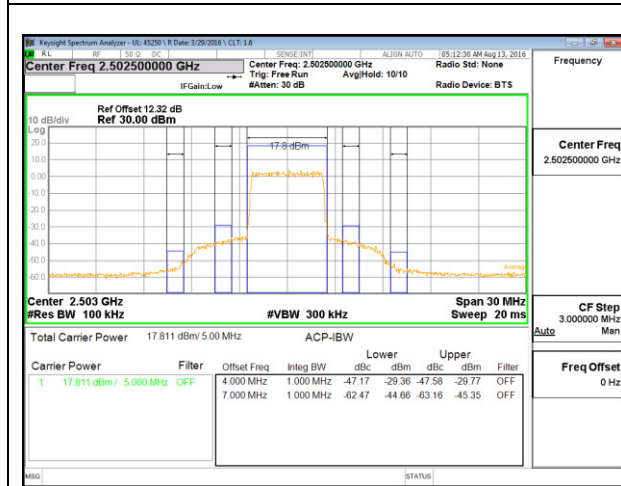

LTE B26 15MHz 16QAM Low Channel 1RB

LTE B26 15MHz 16QAM High Channel 1RB

LTE B26 15MHz 16QAM Low Channel FRB

LTE B26 15MHz 16QAM High Channel FRB

11.2. EMISSION MASK PLOTS

LTE Band 7

LTE B7 5MHz 16QAM Low Channel 1RB

LTE B7 5MHz 16QAM High Channel 1RB

LTE B7 5MHz 16QAM Low Channel FRB

LTE B7 5MHz 16QAM High Channel FRB

LTE B7 10MHz QPSK Low Channel 1RB

LTE B7 10MHz QPSK High Channel 1RB

LTE B7 10MHz QPSK Low Channel FRB