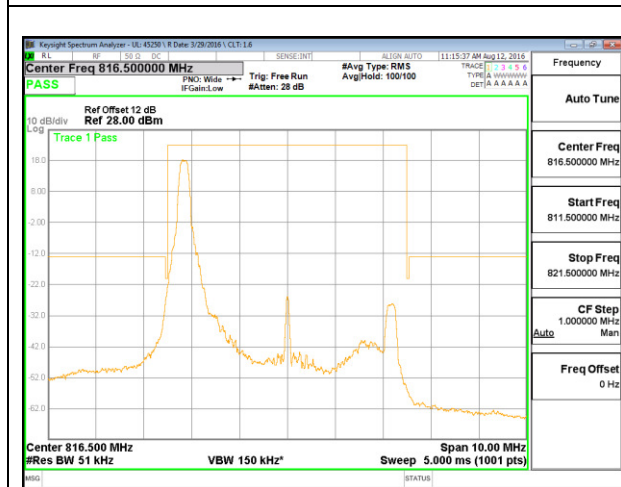

LTE B26 5MHz 16QAM Low Channel 1RB