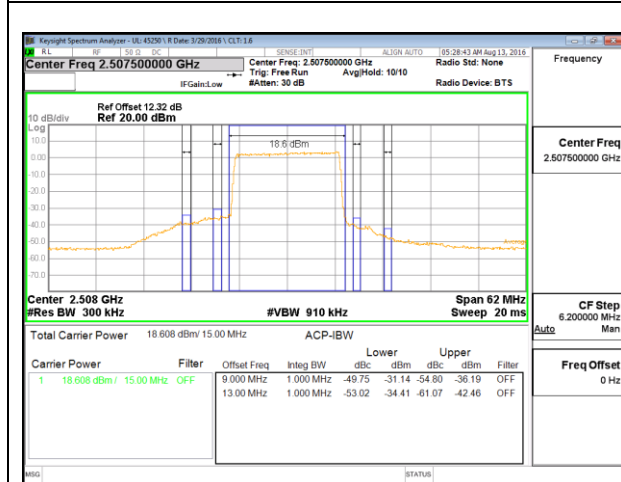

LTE B7 10MHz QPSK High Channel FRB

LTE B7 10MHz 16QAM Low Channel 1RB

LTE B7 10MHz 16QAM High Channel 1RB

LTE B7 10MHz 16QAM Low Channel FRB

LTE B7 10MHz 16QAM High Channel FRB

LTE B7 15MHz QPSK Low Channel 1RB

LTE B7 15MHz QPSK High Channel 1RB

LTE B7 15MHz QPSK Low Channel FRB

LTE B7 15MHz QPSK High Channel FRB

LTE B7 15MHz 16QAM Low Channel 1RB

LTE B7 15MHz 16QAM High Channel 1RB

LTE B7 15MHz 16QAM Low Channel FRB