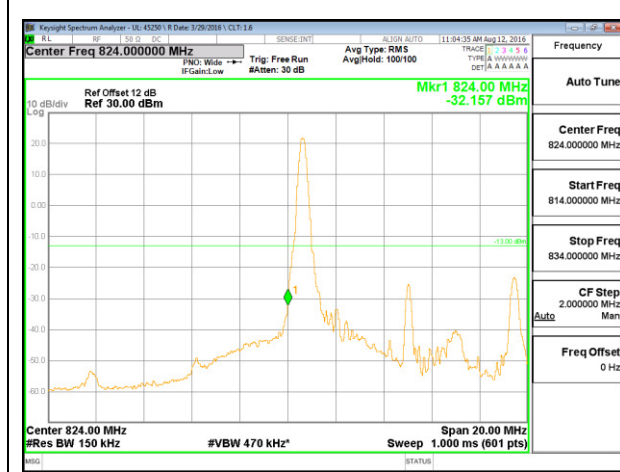

LTE B26 5MHz QPSK Low Channel FRB

LTE B26 5MHz QPSK High Channel FRB

LTE B26 5MHz 16QAM Low Channel 1RB

LTE B26 5MHz 16QAM High Channel 1RB

LTE B26 5MHz 16QAM Low Channel FRB

LTE B26 5MHz 16QAM High Channel FRB

LTE B26 10MHz QPSK Low Channel 1RB

LTE B26 10MHz QPSK High Channel 1RB

LTE B26 10MHz QPSK Low Channel FRB

LTE B26 10MHz QPSK High Channel FRB

LTE B26 10MHz 16QAM Low Channel 1RB

LTE B26 10MHz 16QAM High Channel 1RB

LTE B26 10MHz 16QAM Low Channel FRB

LTE B26 10MHz 16QAM High Channel FRB

LTE B26 15MHz QPSK Low Channel 1RB

LTE B26 15MHz QPSK High Channel 1RB

LTE B26 15MHz QPSK Low Channel FRB

LTE B26 15MHz QPSK High Channel FRB