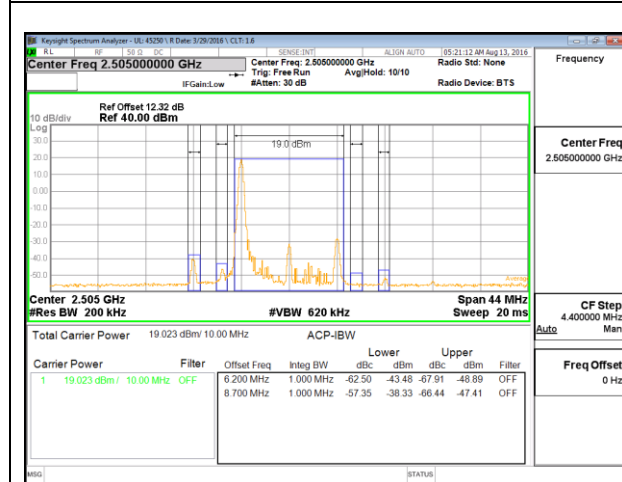

LTE B7 5MHz 16QAM High Channel 1RB

LTE B7 5MHz 16QAM Low Channel FRB

LTE B7 5MHz 16QAM High Channel FRB

LTE B7 10MHz QPSK Low Channel 1RB

LTE B7 10MHz QPSK High Channel 1RB

LTE B7 10MHz QPSK Low Channel FRB

LTE B7 10MHz QPSK High Channel FRB

LTE B7 10MHz 16QAM Low Channel 1RB

LTE B7 10MHz 16QAM High Channel 1RB

LTE B7 10MHz 16QAM Low Channel FRB

LTE B7 10MHz 16QAM High Channel FRB

LTE B7 15MHz QPSK Low Channel 1RB