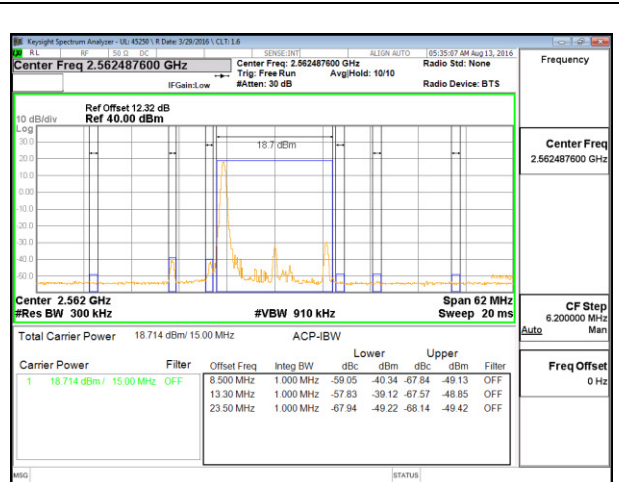

LTE B7 15MHz QPSK High Channel 1RB

LTE B7 15MHz QPSK Low Channel FRB

LTE B7 15MHz QPSK High Channel FRB

LTE B7 15MHz 16QAM Low Channel 1RB

LTE B7 15MHz 16QAM High Channel 1RB

LTE B7 15MHz 16QAM Low Channel FRB

LTE B7 15MHz 16QAM High Channel FRB

LTE B7 20MHz QPSK Low Channel 1RB

LTE B7 20MHz QPSK High Channel 1RB

LTE B7 20MHz QPSK Low Channel FRB

LTE B7 20MHz QPSK High Channel FRB

LTE B7 20MHz 16QAM Low Channel 1RB