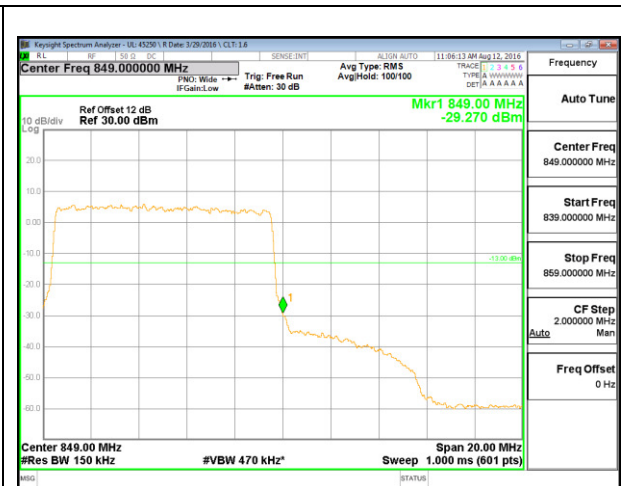

LTE B26 5MHz QPSK Low Channel FRB

LTE B26 5MHz QPSK High Channel FRB

LTE B26 5MHz 16QAM Low Channel 1RB

LTE B26 5MHz 16QAM High Channel 1RB

LTE B26 5MHz 16QAM Low Channel FRB

LTE B26 5MHz 16QAM High Channel FRB

LTE B26 10MHz QPSK Low Channel 1RB

LTE B26 10MHz QPSK High Channel 1RB

LTE B26 10MHz QPSK Low Channel FRB

LTE B26 10MHz QPSK High Channel FRB

LTE B26 10MHz 16QAM Low Channel 1RB

LTE B26 10MHz 16QAM High Channel 1RB

LTE B26 10MHz 16QAM Low Channel FRB

LTE B26 10MHz 16QAM High Channel FRB

LTE B26 15MHz QPSK Low Channel 1RB

LTE B26 15MHz QPSK High Channel 1RB

LTE B26 15MHz QPSK Low Channel FRB

LTE B26 15MHz QPSK High Channel FRB