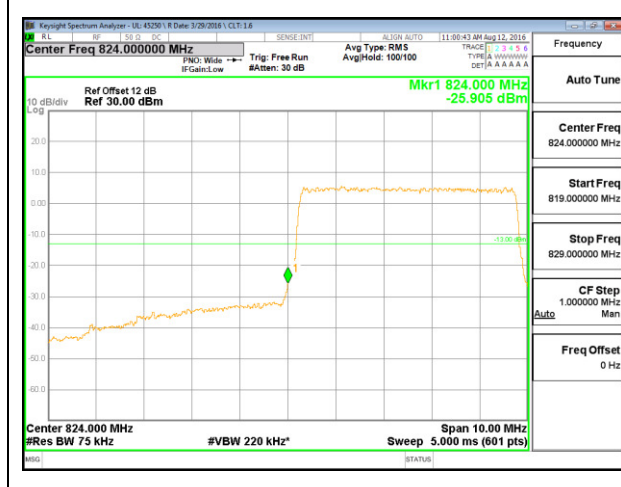

LTE B26 5MHz QPSK Low Channel FRB

LTE B26 5MHz QPSK High Channel FRB

LTE B26 5MHz 16QAM Low Channel 1RB

LTE B26 5MHz 16QAM High Channel 1RB

LTE B26 5MHz 16QAM Low Channel FRB

LTE B26 5MHz 16QAM High Channel FRB

LTE B26 10MHz QPSK Low Channel 1RB

LTE B26 10MHz QPSK High Channel 1RB

LTE B26 10MHz QPSK Low Channel FRB

LTE B26 10MHz QPSK High Channel FRB

LTE B26 10MHz 16QAM Low Channel 1RB

LTE B26 10MHz 16QAM High Channel 1RB