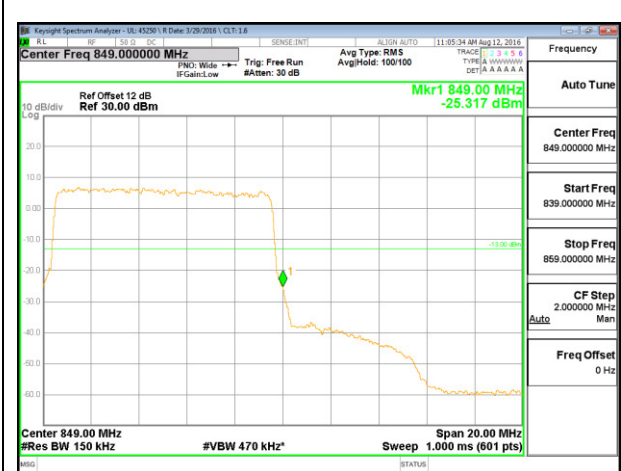

LTE B26 3MHz 16QAM Low Channel 1RB

LTE B26 3MHz 16QAM High Channel 1RB

LTE B26 3MHz 16QAM Low Channel FRB

LTE B26 3MHz 16QAM High Channel FRB

LTE B26 5MHz QPSK Low Channel 1RB

LTE B26 5MHz QPSK High Channel 1RB

LTE B26 5MHz QPSK Low Channel FRB

LTE B26 5MHz QPSK High Channel FRB

LTE B26 5MHz 16QAM Low Channel 1RB

LTE B26 5MHz 16QAM High Channel 1RB

LTE B26 5MHz 16QAM Low Channel FRB

LTE B26 5MHz 16QAM High Channel FRB

LTE B26 10MHz QPSK Low Channel 1RB

LTE B26 10MHz QPSK High Channel 1RB

LTE B26 10MHz QPSK Low Channel FRB

LTE B26 10MHz QPSK High Channel FRB

LTE B26 10MHz 16QAM Low Channel 1RB

LTE B26 10MHz 16QAM High Channel 1RB

LTE B26 10MHz 16QAM Low Channel FRB

LTE B26 10MHz 16QAM High Channel FRB

LTE B26 15MHz QPSK Low Channel 1RB

LTE B26 15MHz QPSK High Channel 1RB

LTE B26 15MHz QPSK Low Channel FRB

LTE B26 15MHz QPSK High Channel FRB