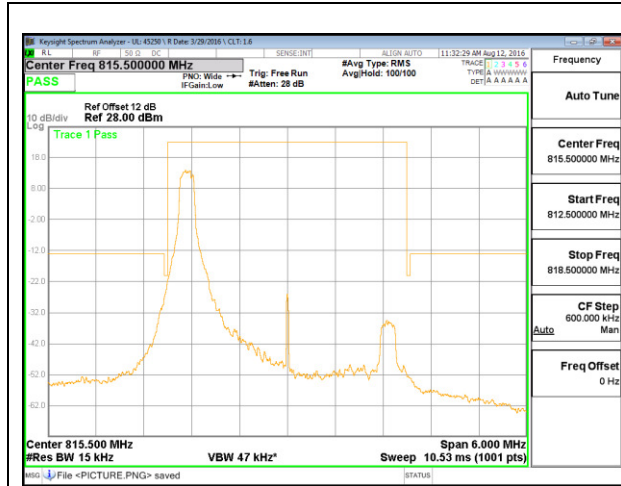

LTE B26 3MHz 16QAM Low Channel 1RB