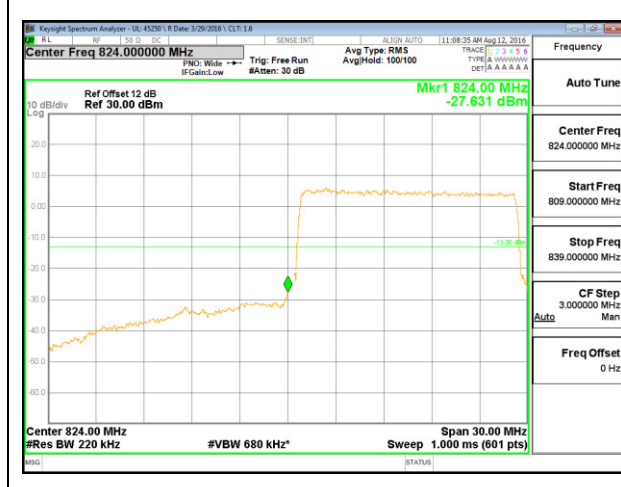

LTE B26 10MHz QPSK Low Channel 1RB

LTE B26 10MHz QPSK High Channel 1RB

LTE B26 10MHz QPSK Low Channel FRB

LTE B26 10MHz QPSK High Channel FRB

LTE B26 10MHz 16QAM Low Channel 1RB

LTE B26 10MHz 16QAM High Channel 1RB

LTE B26 10MHz 16QAM Low Channel FRB

LTE B26 10MHz 16QAM High Channel FRB

LTE B26 15MHz QPSK Low Channel 1RB

LTE B26 15MHz QPSK High Channel 1RB

LTE B26 15MHz QPSK Low Channel FRB

LTE B26 15MHz QPSK High Channel FRB

LTE B26 15MHz 16QAM Low Channel 1RB

LTE B26 15MHz 16QAM High Channel 1RB

LTE B26 15MHz 16QAM Low Channel FRB

LTE B26 15MHz 16QAM High Channel FRB

11.2. EMISSION MASK PLOTS

LTE Band 7

LTE B7 5MHz 16QAM Low Channel 1RB