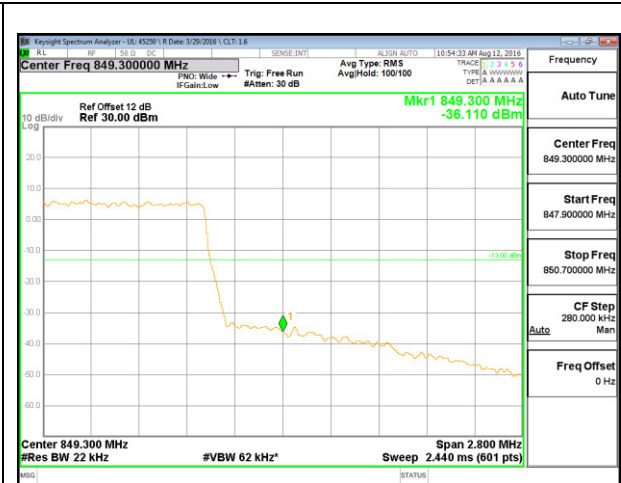

LTE B26 1.4MHz 16QAM Low Channel FRB

LTE B26 1.4MHz 16QAM High Channel FRB

LTE B26 3MHz QPSK Low Channel 1RB

LTE B26 3MHz QPSK High Channel 1RB

LTE B26 3MHz QPSK Low Channel FRB

LTE B26 3MHz QPSK High Channel FRB

LTE B26 3MHz 16QAM Low Channel 1RB

LTE B26 3MHz 16QAM High Channel 1RB

LTE B26 3MHz 16QAM Low Channel FRB

LTE B26 3MHz 16QAM High Channel FRB

LTE B26 5MHz QPSK Low Channel 1RB

LTE B26 5MHz QPSK High Channel 1RB

LTE B26 5MHz QPSK Low Channel FRB

LTE B26 5MHz QPSK High Channel FRB

LTE B26 5MHz 16QAM Low Channel 1RB

LTE B26 5MHz 16QAM High Channel 1RB

LTE B26 5MHz 16QAM Low Channel FRB

LTE B26 5MHz 16QAM High Channel FRB