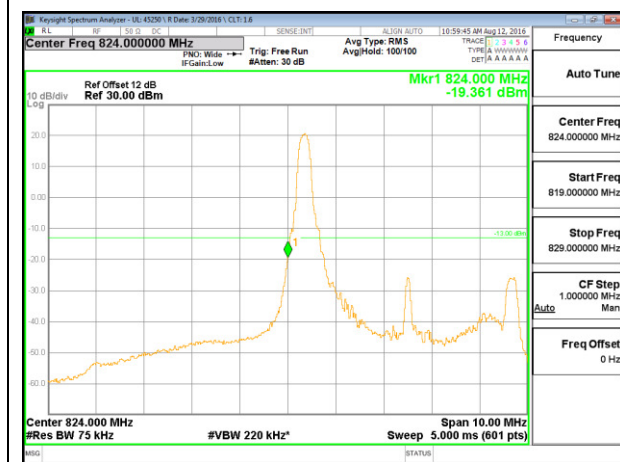

LTE B26 1.4MHz 16QAM Low Channel FRB

LTE B26 1.4MHz 16QAM High Channel FRB

LTE B26 3MHz QPSK Low Channel 1RB

LTE B26 3MHz QPSK High Channel 1RB

LTE B26 3MHz QPSK Low Channel FRB

LTE B26 3MHz QPSK High Channel FRB

LTE B26 3MHz 16QAM Low Channel 1RB

LTE B26 3MHz 16QAM High Channel 1RB

LTE B26 3MHz 16QAM Low Channel FRB

LTE B26 3MHz 16QAM High Channel FRB

LTE B26 5MHz QPSK Low Channel 1RB

LTE B26 5MHz QPSK High Channel 1RB

LTE B26 5MHz QPSK Low Channel FRB

LTE B26 5MHz QPSK High Channel FRB

LTE B26 5MHz 16QAM Low Channel 1RB

LTE B26 5MHz 16QAM High Channel 1RB

LTE B26 5MHz 16QAM Low Channel FRB

LTE B26 5MHz 16QAM High Channel FRB