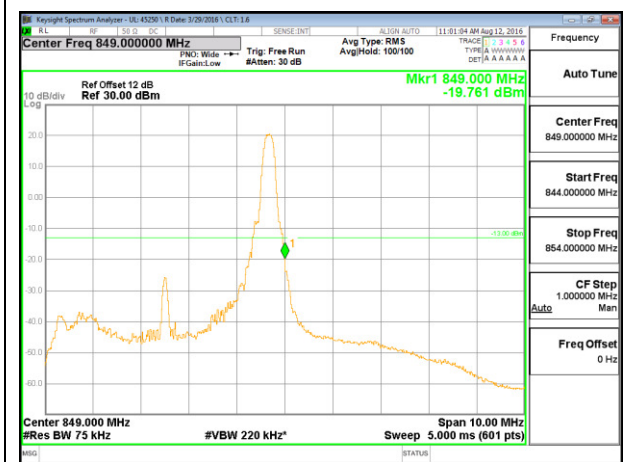

LTE B26 1.4MHz 16QAM Low Channel FRB

LTE B26 1.4MHz 16QAM High Channel FRB

LTE B26 3MHz QPSK Low Channel 1RB

LTE B26 3MHz QPSK High Channel 1RB

LTE B26 3MHz QPSK Low Channel FRB

LTE B26 3MHz QPSK High Channel FRB

LTE B26 3MHz 16QAM Low Channel 1RB

LTE B26 3MHz 16QAM High Channel 1RB

LTE B26 3MHz 16QAM Low Channel FRB

LTE B26 3MHz 16QAM High Channel FRB

LTE B26 5MHz QPSK Low Channel 1RB

LTE B26 5MHz QPSK High Channel 1RB

LTE B26 5MHz QPSK Low Channel FRB

LTE B26 5MHz QPSK High Channel FRB

LTE B26 5MHz 16QAM Low Channel 1RB

LTE B26 5MHz 16QAM High Channel 1RB

LTE B26 5MHz 16QAM Low Channel FRB

LTE B26 5MHz 16QAM High Channel FRB