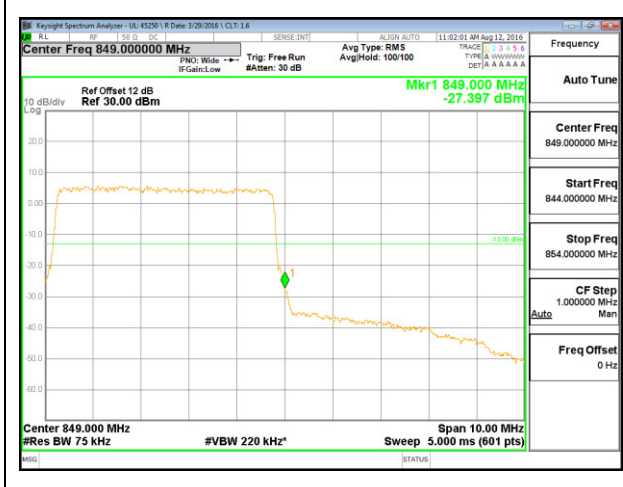

LTE B26 3MHz 16QAM Low Channel 1RB

LTE B26 3MHz 16QAM High Channel 1RB

LTE B26 3MHz 16QAM Low Channel FRB

LTE B26 3MHz 16QAM High Channel FRB

LTE B26 5MHz QPSK Low Channel 1RB

LTE B26 5MHz QPSK High Channel 1RB

LTE B26 5MHz QPSK Low Channel FRB

LTE B26 5MHz QPSK High Channel FRB

LTE B26 5MHz 16QAM Low Channel 1RB

LTE B26 5MHz 16QAM High Channel 1RB

LTE B26 5MHz 16QAM Low Channel FRB

LTE B26 5MHz 16QAM High Channel FRB

LTE B26 10MHz QPSK Low Channel 1RB

LTE B26 10MHz QPSK High Channel 1RB

LTE B26 10MHz QPSK Low Channel FRB

LTE B26 10MHz QPSK High Channel FRB

LTE B26 10MHz 16QAM Low Channel 1RB

LTE B26 10MHz 16QAM High Channel 1RB