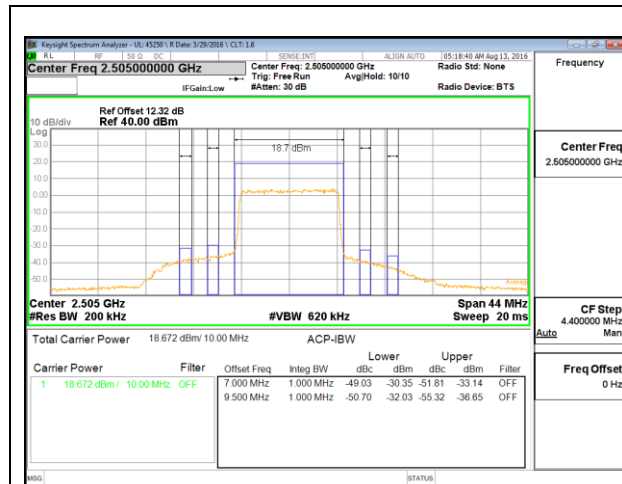

LTE B7 5MHz 16QAM High Channel 1RB

LTE B7 5MHz 16QAM Low Channel FRB

LTE B7 5MHz 16QAM High Channel FRB

LTE B7 10MHz QPSK Low Channel 1RB

LTE B7 10MHz QPSK High Channel 1RB

LTE B7 10MHz QPSK Low Channel FRB

LTE B7 10MHz QPSK High Channel FRB

LTE B7 10MHz 16QAM Low Channel 1RB

LTE B7 10MHz 16QAM High Channel 1RB

LTE B7 10MHz 16QAM Low Channel FRB

LTE B7 10MHz 16QAM High Channel FRB

LTE B7 15MHz QPSK Low Channel 1RB