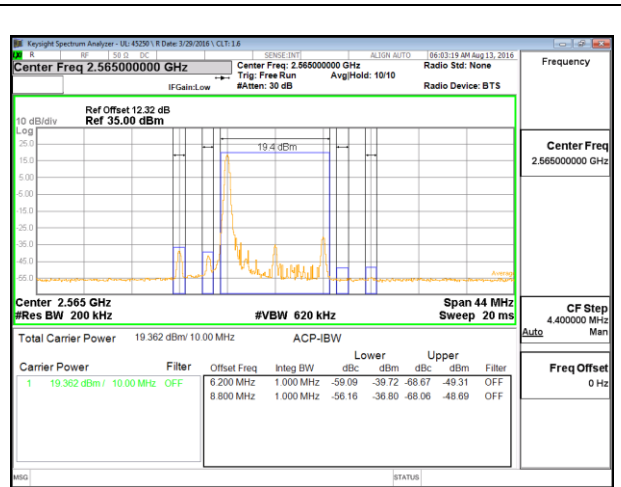

LTE B7 5MHz 16QAM High Channel 1RB

LTE B7 5MHz 16QAM Low Channel FRB

LTE B7 5MHz 16QAM High Channel FRB

LTE B7 10MHz QPSK Low Channel 1RB

LTE B7 10MHz QPSK High Channel 1RB

LTE B7 10MHz QPSK Low Channel FRB

LTE B7 10MHz QPSK High Channel FRB

LTE B7 10MHz 16QAM Low Channel 1RB

LTE B7 10MHz 16QAM High Channel 1RB

LTE B7 10MHz 16QAM Low Channel FRB

LTE B7 10MHz 16QAM High Channel FRB

LTE B7 15MHz QPSK Low Channel 1RB