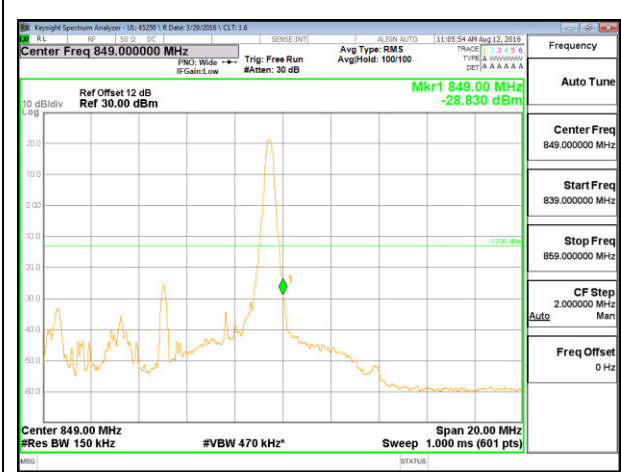

LTE B26 5MHz QPSK Low Channel FRB

LTE B26 5MHz QPSK High Channel FRB

LTE B26 5MHz 16QAM Low Channel 1RB

LTE B26 5MHz 16QAM High Channel 1RB

LTE B26 5MHz 16QAM Low Channel FRB

LTE B26 5MHz 16QAM High Channel FRB

LTE B26 10MHz QPSK Low Channel 1RB

LTE B26 10MHz QPSK High Channel 1RB

LTE B26 10MHz QPSK Low Channel FRB

LTE B26 10MHz QPSK High Channel FRB

LTE B26 10MHz 16QAM Low Channel 1RB

LTE B26 10MHz 16QAM High Channel 1RB

LTE B26 10MHz 16QAM Low Channel FRB

LTE B26 10MHz 16QAM High Channel FRB

LTE B26 15MHz QPSK Low Channel 1RB

LTE B26 15MHz QPSK High Channel 1RB

LTE B26 15MHz QPSK Low Channel FRB

LTE B26 15MHz QPSK High Channel FRB