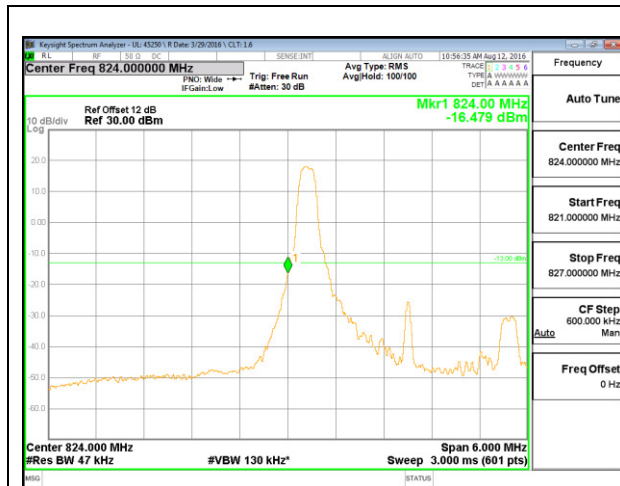

LTE B26 1.4MHz 16QAM Low Channel FRB

LTE B26 1.4MHz 16QAM High Channel FRB

LTE B26 3MHz QPSK Low Channel 1RB

LTE B26 3MHz QPSK High Channel 1RB

LTE B26 3MHz QPSK Low Channel FRB

LTE B26 3MHz QPSK High Channel FRB

LTE B26 3MHz 16QAM Low Channel 1RB

LTE B26 3MHz 16QAM High Channel 1RB

LTE B26 3MHz 16QAM Low Channel FRB

LTE B26 3MHz 16QAM High Channel FRB

LTE B26 5MHz QPSK Low Channel 1RB

LTE B26 5MHz QPSK High Channel 1RB