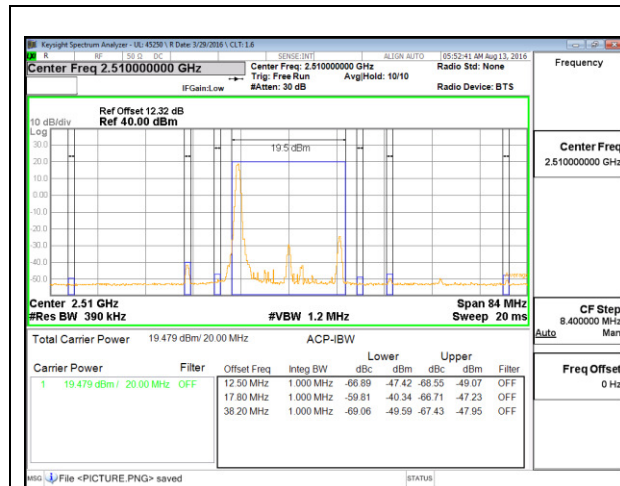

LTE B7 15MHz 16QAM High Channel FRB

LTE B7 20MHz QPSK Low Channel 1RB

LTE B7 20MHz QPSK High Channel 1RB

LTE B7 20MHz QPSK Low Channel FRB

LTE B7 20MHz QPSK High Channel FRB

LTE B7 20MHz 16QAM Low Channel 1RB

LTE B7 20MHz 16QAM High Channel 1RB

LTE B7 20MHz 16QAM Low Channel FRB

LTE B7 20MHz 16QAM High Channel FRB

LTE Band 26-Part 90

LTE B26 1.4MHz QPSK Low Channel 1RB

LTE B26 1.4MHz QPSK Low Channel FRB

LTE B26 1.4MHz 16QAM Low Channel 1RB