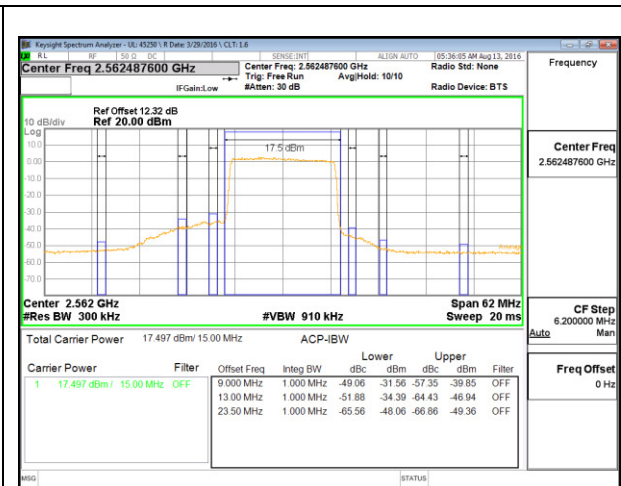

LTE B7 15MHz QPSK High Channel 1RB

LTE B7 15MHz QPSK Low Channel FRB

LTE B7 15MHz QPSK High Channel FRB

LTE B7 15MHz 16QAM Low Channel 1RB

LTE B7 15MHz 16QAM High Channel 1RB

LTE B7 15MHz 16QAM Low Channel FRB

LTE B7 15MHz 16QAM High Channel FRB

LTE B7 20MHz QPSK Low Channel 1RB

LTE B7 20MHz QPSK High Channel 1RB

LTE B7 20MHz QPSK Low Channel FRB

LTE B7 20MHz QPSK High Channel FRB

LTE B7 20MHz 16QAM Low Channel 1RB