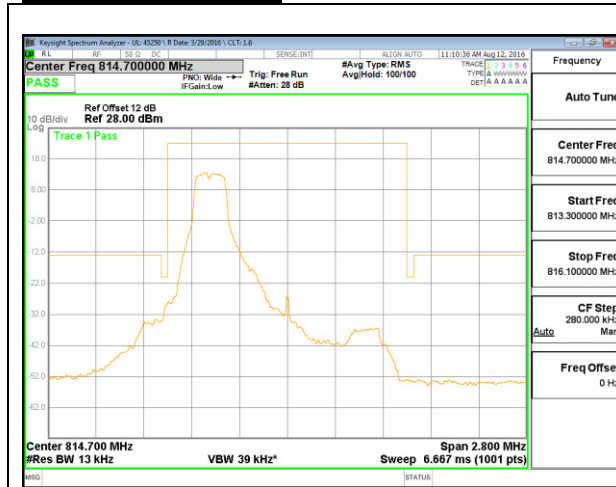

LTE B7 20MHz 16QAM High Channel 1RB

LTE B7 20MHz 16QAM Low Channel FRB

LTE B7 20MHz 16QAM High Channel FRB

LTE Band 26-Part 90

LTE B26 1.4MHz QPSK Low Channel 1RB

LTE B26 1.4MHz QPSK Low Channel FRB

LTE B26 1.4MHz 16QAM Low Channel 1RB