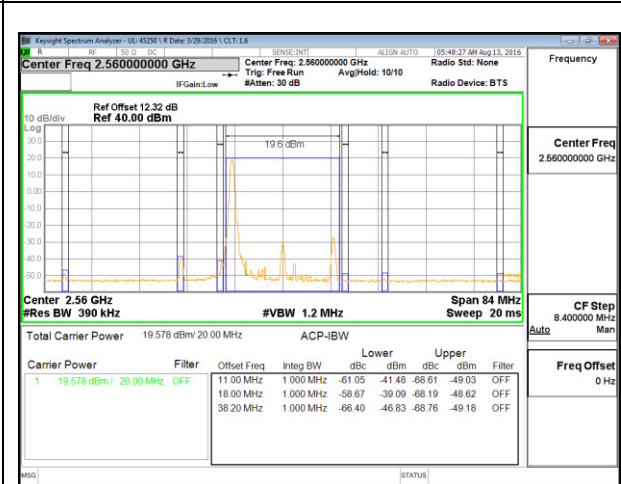

LTE B7 15MHz QPSK High Channel 1RB

LTE B7 15MHz QPSK Low Channel FRB

LTE B7 15MHz QPSK High Channel FRB

LTE B7 15MHz 16QAM Low Channel 1RB

LTE B7 15MHz 16QAM High Channel 1RB

LTE B7 15MHz 16QAM Low Channel FRB

LTE B7 15MHz 16QAM High Channel FRB

LTE B7 20MHz QPSK Low Channel 1RB

LTE B7 20MHz QPSK High Channel 1RB

LTE B7 20MHz QPSK Low Channel FRB

LTE B7 20MHz QPSK High Channel FRB

LTE B7 20MHz 16QAM Low Channel 1RB