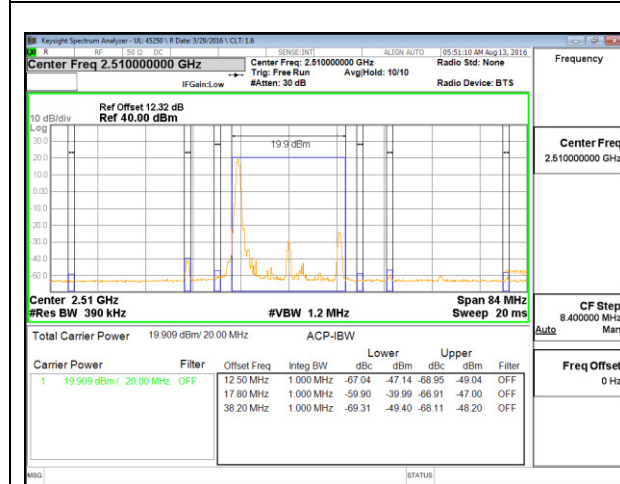

LTE B7 10MHz QPSK High Channel FRB

LTE B7 10MHz 16QAM Low Channel 1RB

LTE B7 10MHz 16QAM High Channel 1RB

LTE B7 10MHz 16QAM Low Channel FRB

LTE B7 10MHz 16QAM High Channel FRB

LTE B7 15MHz QPSK Low Channel 1RB

LTE B7 15MHz QPSK High Channel 1RB

LTE B7 15MHz QPSK Low Channel FRB

LTE B7 15MHz QPSK High Channel FRB

LTE B7 15MHz 16QAM Low Channel 1RB

LTE B7 15MHz 16QAM High Channel 1RB

LTE B7 15MHz 16QAM Low Channel FRB

LTE B7 15MHz 16QAM High Channel FRB

LTE B7 20MHz QPSK Low Channel 1RB

LTE B7 20MHz QPSK High Channel 1RB

LTE B7 20MHz QPSK Low Channel FRB

LTE B7 20MHz QPSK High Channel FRB

LTE B7 20MHz 16QAM Low Channel 1RB