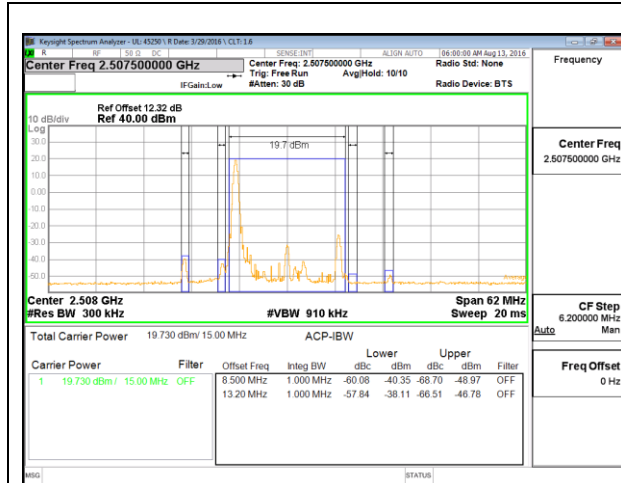

LTE B7 10MHz QPSK High Channel FRB

LTE B7 10MHz 16QAM Low Channel 1RB

LTE B7 10MHz 16QAM High Channel 1RB

LTE B7 10MHz 16QAM Low Channel FRB

LTE B7 10MHz 16QAM High Channel FRB

LTE B7 15MHz QPSK Low Channel 1RB

LTE B7 15MHz QPSK High Channel 1RB

LTE B7 15MHz QPSK Low Channel FRB

LTE B7 15MHz QPSK High Channel FRB

LTE B7 15MHz 16QAM Low Channel 1RB

LTE B7 15MHz 16QAM High Channel 1RB

LTE B7 15MHz 16QAM Low Channel FRB