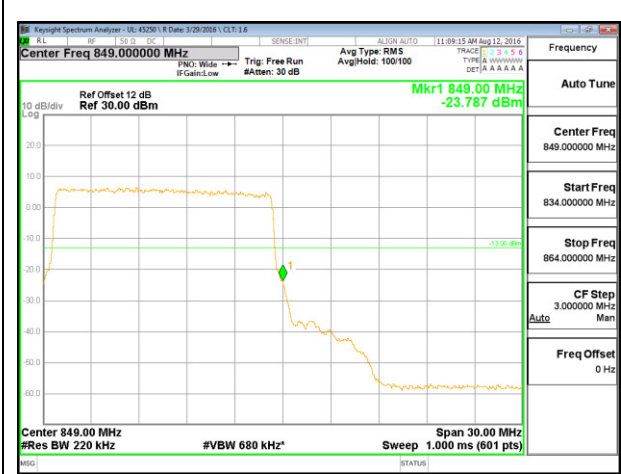

LTE B26 10MHz QPSK Low Channel 1RB

LTE B26 10MHz QPSK High Channel 1RB

LTE B26 10MHz QPSK Low Channel FRB

LTE B26 10MHz QPSK High Channel FRB

LTE B26 10MHz 16QAM Low Channel 1RB

LTE B26 10MHz 16QAM High Channel 1RB

LTE B26 10MHz 16QAM Low Channel FRB

LTE B26 10MHz 16QAM High Channel FRB

LTE B26 15MHz QPSK Low Channel 1RB

LTE B26 15MHz QPSK High Channel 1RB

LTE B26 15MHz QPSK Low Channel FRB

LTE B26 15MHz QPSK High Channel FRB

LTE B26 15MHz 16QAM Low Channel 1RB

LTE B26 15MHz 16QAM High Channel 1RB

LTE B26 15MHz 16QAM Low Channel FRB

LTE B26 15MHz 16QAM High Channel FRB

11.2. EMISSION MASK PLOTS

LTE Band 7

LTE B7 5MHz 16QAM Low Channel 1RB