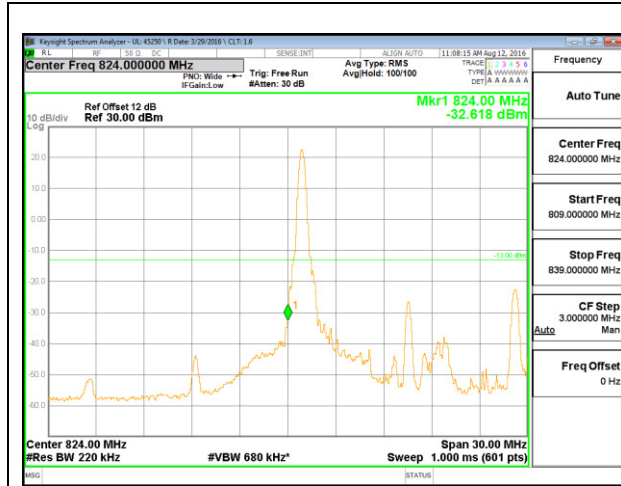

LTE B26 10MHz QPSK Low Channel 1RB

LTE B26 10MHz QPSK High Channel 1RB

LTE B26 10MHz QPSK Low Channel FRB

LTE B26 10MHz QPSK High Channel FRB

LTE B26 10MHz 16QAM Low Channel 1RB

LTE B26 10MHz 16QAM High Channel 1RB

LTE B26 10MHz 16QAM Low Channel FRB

LTE B26 10MHz 16QAM High Channel FRB

LTE B26 15MHz QPSK Low Channel 1RB

LTE B26 15MHz QPSK High Channel 1RB

LTE B26 15MHz QPSK Low Channel FRB

LTE B26 15MHz QPSK High Channel FRB