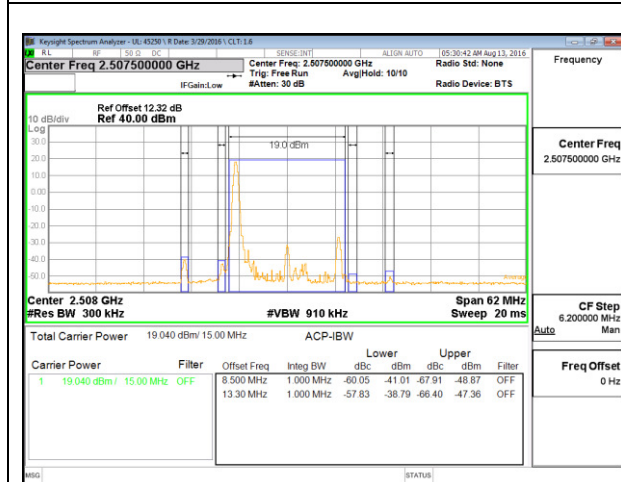

LTE B7 10MHz QPSK High Channel FRB

LTE B7 10MHz 16QAM Low Channel 1RB

LTE B7 10MHz 16QAM High Channel 1RB

LTE B7 10MHz 16QAM Low Channel FRB

LTE B7 10MHz 16QAM High Channel FRB

LTE B7 15MHz QPSK Low Channel 1RB

LTE B7 15MHz QPSK High Channel 1RB

LTE B7 15MHz QPSK Low Channel FRB

LTE B7 15MHz QPSK High Channel FRB

LTE B7 15MHz 16QAM Low Channel 1RB

LTE B7 15MHz 16QAM High Channel 1RB

LTE B7 15MHz 16QAM Low Channel FRB