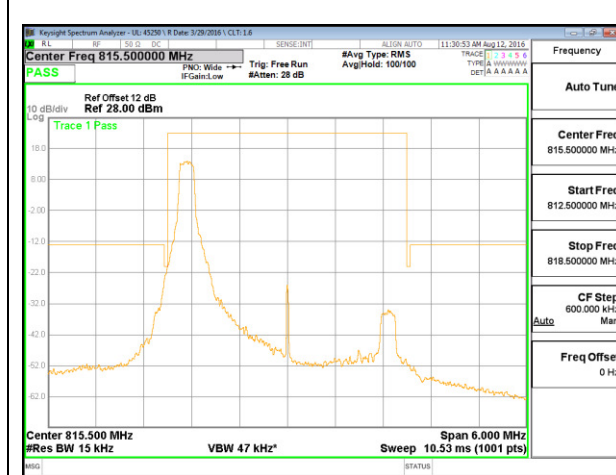

LTE B26 3MHz QPSK Low Channel 1RB