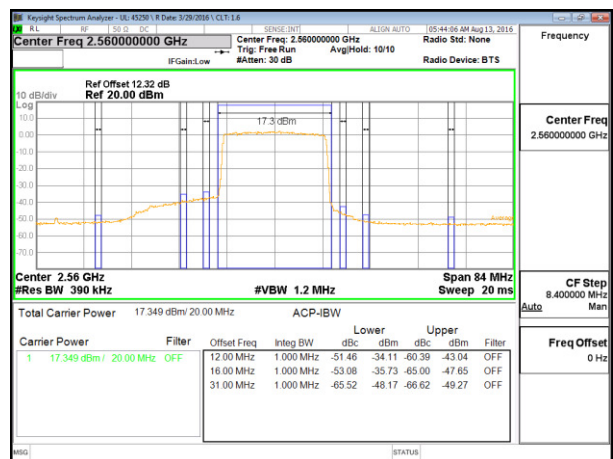

LTE B7 20MHz 16QAM High Channel FRB