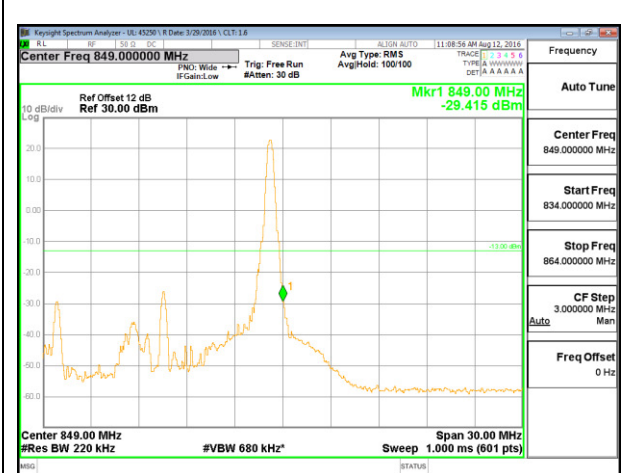

LTE B26 5MHz QPSK Low Channel FRB

LTE B26 5MHz QPSK High Channel FRB

LTE B26 5MHz 16QAM Low Channel 1RB

LTE B26 5MHz 16QAM High Channel 1RB

LTE B26 5MHz 16QAM Low Channel FRB

LTE B26 5MHz 16QAM High Channel FRB

LTE B26 10MHz QPSK Low Channel 1RB

LTE B26 10MHz QPSK High Channel 1RB

LTE B26 10MHz QPSK Low Channel FRB

LTE B26 10MHz QPSK High Channel FRB

LTE B26 10MHz 16QAM Low Channel 1RB

LTE B26 10MHz 16QAM High Channel 1RB

LTE B26 10MHz 16QAM Low Channel FRB

LTE B26 10MHz 16QAM High Channel FRB

LTE B26 15MHz QPSK Low Channel 1RB

LTE B26 15MHz QPSK High Channel 1RB

LTE B26 15MHz QPSK Low Channel FRB

LTE B26 15MHz QPSK High Channel FRB