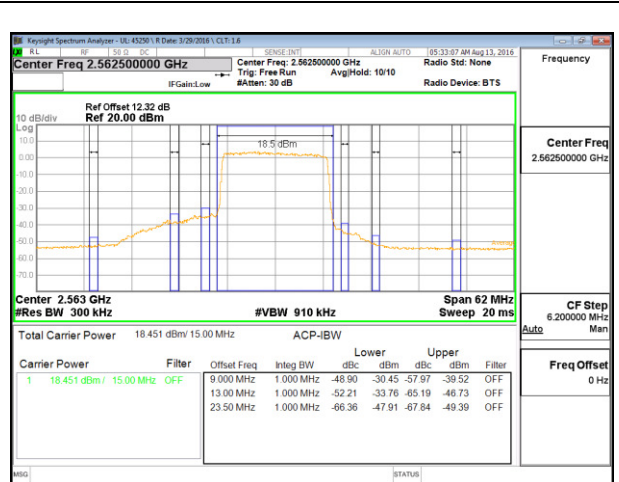

LTE B7 15MHz QPSK High Channel FRB