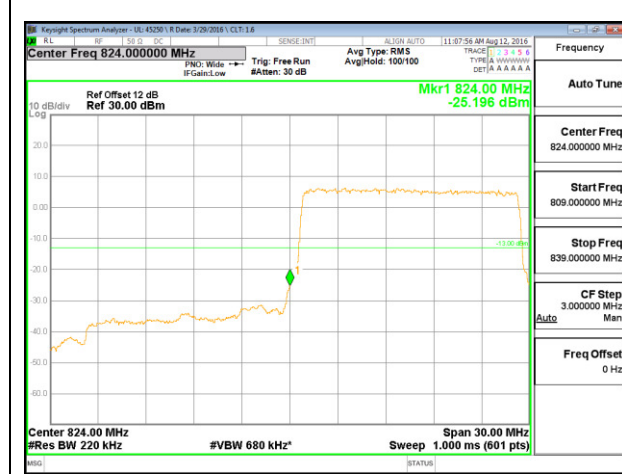

LTE B26 10MHz QPSK Low Channel 1RB

LTE B26 10MHz QPSK High Channel 1RB

LTE B26 10MHz QPSK Low Channel FRB

LTE B26 10MHz QPSK High Channel FRB

LTE B26 10MHz 16QAM Low Channel 1RB

LTE B26 10MHz 16QAM High Channel 1RB

LTE B26 10MHz 16QAM Low Channel FRB

LTE B26 10MHz 16QAM High Channel FRB

LTE B26 15MHz QPSK Low Channel 1RB

LTE B26 15MHz QPSK High Channel 1RB

LTE B26 15MHz QPSK Low Channel FRB

LTE B26 15MHz QPSK High Channel FRB

LTE B26 15MHz 16QAM Low Channel 1RB

LTE B26 15MHz 16QAM High Channel 1RB

LTE B26 15MHz 16QAM Low Channel FRB

LTE B26 15MHz 16QAM High Channel FRB

11.2. EMISSION MASK PLOTS

LTE Band 7

LTE B7 5MHz 16QAM Low Channel 1RB