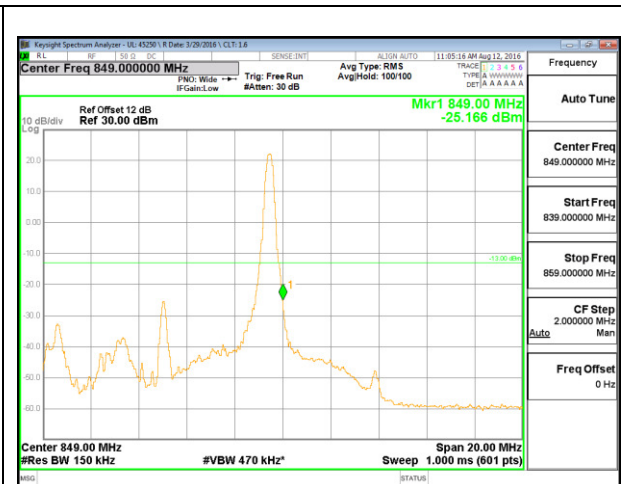

LTE B26 5MHz QPSK Low Channel FRB

LTE B26 5MHz QPSK High Channel FRB

LTE B26 5MHz 16QAM Low Channel 1RB

LTE B26 5MHz 16QAM High Channel 1RB

LTE B26 5MHz 16QAM Low Channel FRB

LTE B26 5MHz 16QAM High Channel FRB

LTE B26 10MHz QPSK Low Channel 1RB

LTE B26 10MHz QPSK High Channel 1RB

LTE B26 10MHz QPSK Low Channel FRB

LTE B26 10MHz QPSK High Channel FRB

LTE B26 10MHz 16QAM Low Channel 1RB

LTE B26 10MHz 16QAM High Channel 1RB