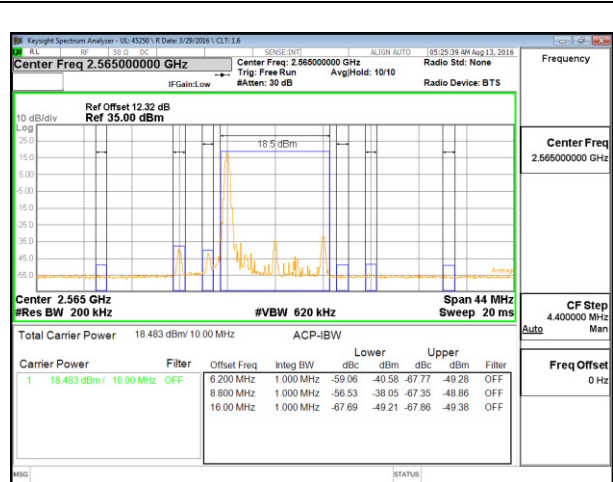

LTE B7 5MHz 16QAM High Channel 1RB

LTE B7 5MHz 16QAM Low Channel FRB

LTE B7 5MHz 16QAM High Channel FRB

LTE B7 10MHz QPSK Low Channel 1RB

LTE B7 10MHz QPSK High Channel 1RB

LTE B7 10MHz QPSK Low Channel FRB

LTE B7 10MHz QPSK High Channel FRB

LTE B7 10MHz 16QAM Low Channel 1RB

LTE B7 10MHz 16QAM High Channel 1RB

LTE B7 10MHz 16QAM Low Channel FRB

LTE B7 10MHz 16QAM High Channel FRB

LTE B7 15MHz QPSK Low Channel 1RB