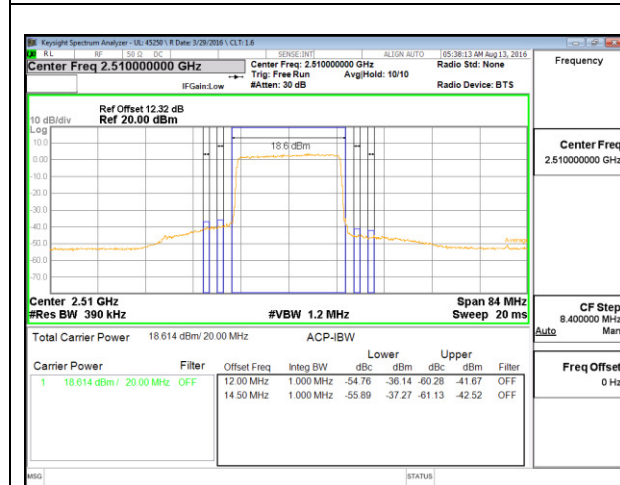

LTE B7 15MHz QPSK High Channel 1RB

LTE B7 15MHz QPSK Low Channel FRB

LTE B7 15MHz QPSK High Channel FRB

LTE B7 15MHz 16QAM Low Channel 1RB

LTE B7 15MHz 16QAM High Channel 1RB

LTE B7 15MHz 16QAM Low Channel FRB

LTE B7 15MHz 16QAM High Channel FRB

LTE B7 20MHz QPSK Low Channel 1RB

LTE B7 20MHz QPSK High Channel 1RB

LTE B7 20MHz QPSK Low Channel FRB

LTE B7 20MHz QPSK High Channel FRB

LTE B7 20MHz 16QAM Low Channel 1RB