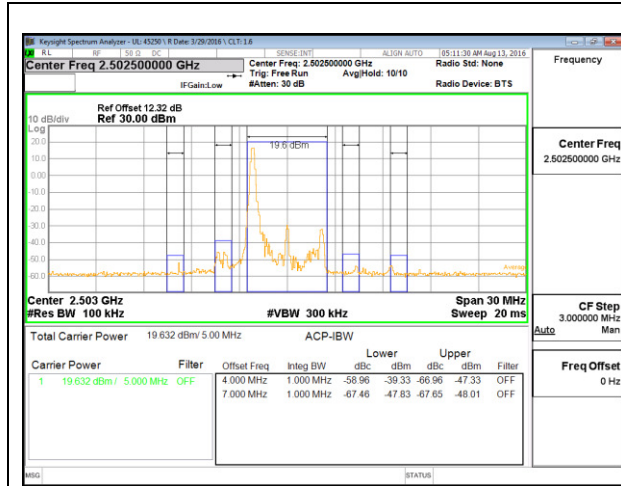

LTE B26 15MHz 16QAM Low Channel 1RB

LTE B26 15MHz 16QAM High Channel 1RB

LTE B26 15MHz 16QAM Low Channel FRB

LTE B26 15MHz 16QAM High Channel FRB

11.2. EMISSION MASK PLOTS

LTE Band 7

LTE B7 5MHz 16QAM Low Channel 1RB

LTE B7 5MHz 16QAM High Channel 1RB

LTE B7 5MHz 16QAM Low Channel FRB

LTE B7 5MHz 16QAM High Channel FRB

LTE B7 10MHz QPSK Low Channel 1RB

LTE B7 10MHz QPSK High Channel 1RB

LTE B7 10MHz QPSK Low Channel FRB