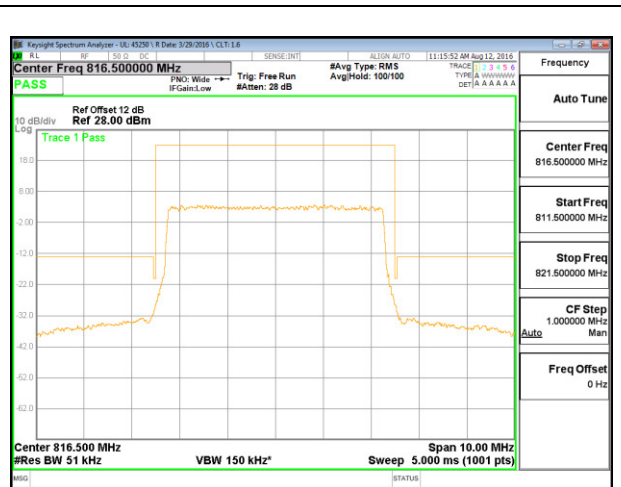

LTE B26 5MHz 16QAM Low Channel FRB