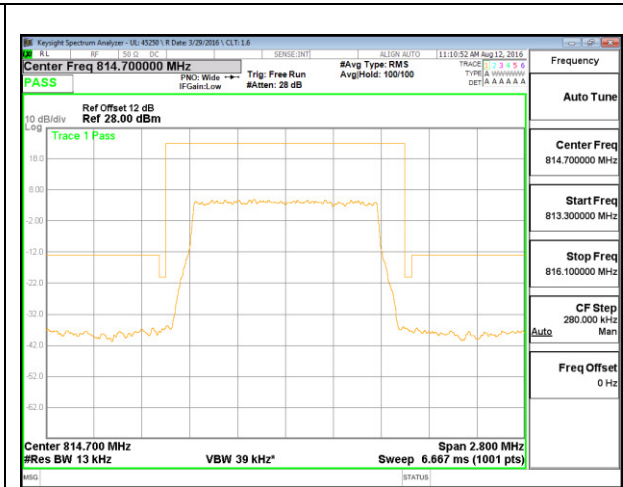

LTE B7 20MHz 16QAM High Channel 1RB

LTE B7 20MHz 16QAM Low Channel FRB

LTE B7 20MHz 16QAM High Channel FRB

LTE Band 26-Part 90

LTE B26 1.4MHz QPSK Low Channel 1RB

LTE B26 1.4MHz QPSK Low Channel FRB

LTE B26 1.4MHz 16QAM Low Channel 1RB