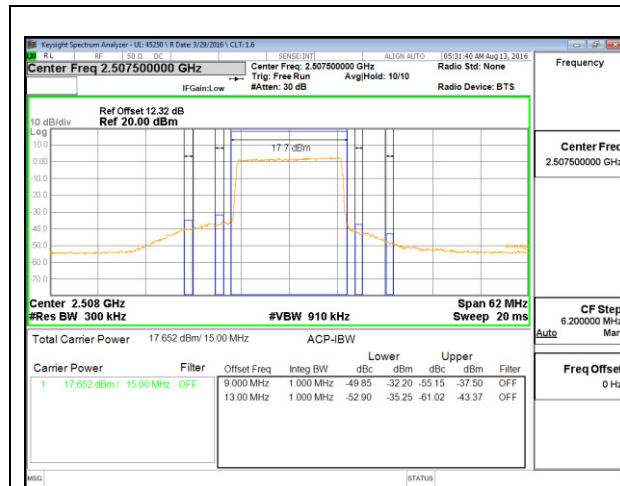

LTE B7 15MHz QPSK High Channel 1RB

LTE B7 15MHz QPSK Low Channel FRB

LTE B7 15MHz QPSK High Channel FRB

LTE B7 15MHz 16QAM Low Channel 1RB

LTE B7 15MHz 16QAM High Channel 1RB

LTE B7 15MHz 16QAM Low Channel FRB

LTE B7 15MHz 16QAM High Channel FRB

LTE B7 20MHz QPSK Low Channel 1RB

LTE B7 20MHz QPSK High Channel 1RB

LTE B7 20MHz QPSK Low Channel FRB

LTE B7 20MHz QPSK High Channel FRB

LTE B7 20MHz 16QAM Low Channel 1RB