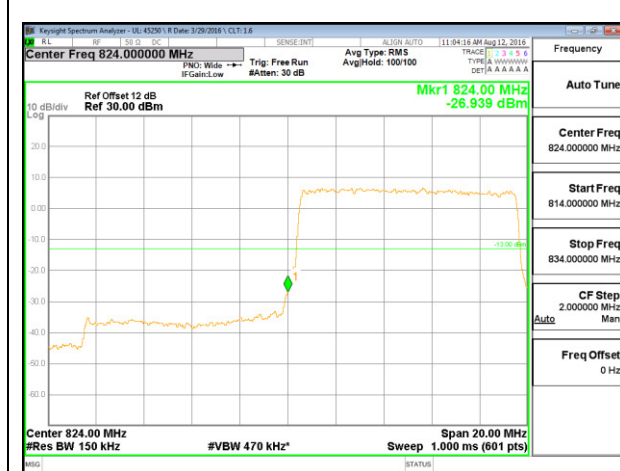

LTE B26 3MHz 16QAM Low Channel 1RB

LTE B26 3MHz 16QAM High Channel 1RB

LTE B26 3MHz 16QAM Low Channel FRB

LTE B26 3MHz 16QAM High Channel FRB

LTE B26 5MHz QPSK Low Channel 1RB

LTE B26 5MHz QPSK High Channel 1RB

LTE B26 5MHz QPSK Low Channel FRB

LTE B26 5MHz QPSK High Channel FRB

LTE B26 5MHz 16QAM Low Channel 1RB

LTE B26 5MHz 16QAM High Channel 1RB

LTE B26 5MHz 16QAM Low Channel FRB

LTE B26 5MHz 16QAM High Channel FRB

LTE B26 10MHz QPSK Low Channel 1RB

LTE B26 10MHz QPSK High Channel 1RB

LTE B26 10MHz QPSK Low Channel FRB

LTE B26 10MHz QPSK High Channel FRB

LTE B26 10MHz 16QAM Low Channel 1RB

LTE B26 10MHz 16QAM High Channel 1RB

LTE B26 10MHz 16QAM Low Channel FRB

LTE B26 10MHz 16QAM High Channel FRB

LTE B26 15MHz QPSK Low Channel 1RB

LTE B26 15MHz QPSK High Channel 1RB

LTE B26 15MHz QPSK Low Channel FRB

LTE B26 15MHz QPSK High Channel FRB