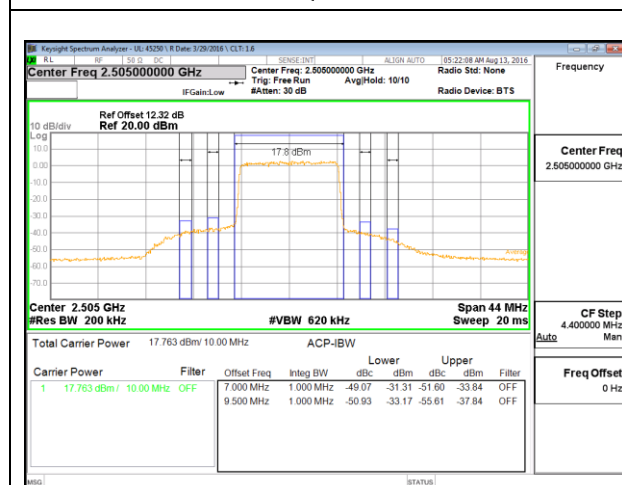

LTE B7 10MHz 16QAM Low Channel FRB