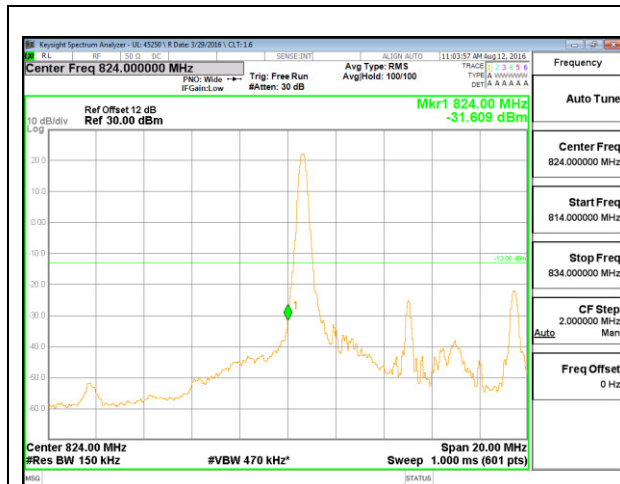

LTE B26 5MHz QPSK Low Channel FRB

LTE B26 5MHz QPSK High Channel FRB

LTE B26 5MHz 16QAM Low Channel 1RB

LTE B26 5MHz 16QAM High Channel 1RB

LTE B26 5MHz 16QAM Low Channel FRB

LTE B26 5MHz 16QAM High Channel FRB

LTE B26 10MHz QPSK Low Channel 1RB

LTE B26 10MHz QPSK High Channel 1RB

LTE B26 10MHz QPSK Low Channel FRB

LTE B26 10MHz QPSK High Channel FRB

LTE B26 10MHz 16QAM Low Channel 1RB

LTE B26 10MHz 16QAM High Channel 1RB