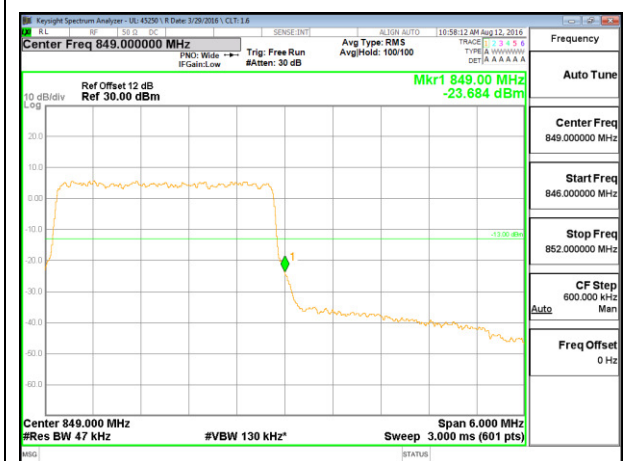

LTE B26 1.4MHz 16QAM Low Channel FRB

LTE B26 1.4MHz 16QAM High Channel FRB

LTE B26 3MHz QPSK Low Channel 1RB

LTE B26 3MHz QPSK High Channel 1RB

LTE B26 3MHz QPSK Low Channel FRB

LTE B26 3MHz QPSK High Channel FRB

LTE B26 3MHz 16QAM Low Channel 1RB

LTE B26 3MHz 16QAM High Channel 1RB

LTE B26 3MHz 16QAM Low Channel FRB

LTE B26 3MHz 16QAM High Channel FRB

LTE B26 5MHz QPSK Low Channel 1RB

LTE B26 5MHz QPSK High Channel 1RB

LTE B26 5MHz QPSK Low Channel FRB

LTE B26 5MHz QPSK High Channel FRB

LTE B26 5MHz 16QAM Low Channel 1RB

LTE B26 5MHz 16QAM High Channel 1RB

LTE B26 5MHz 16QAM Low Channel FRB

LTE B26 5MHz 16QAM High Channel FRB