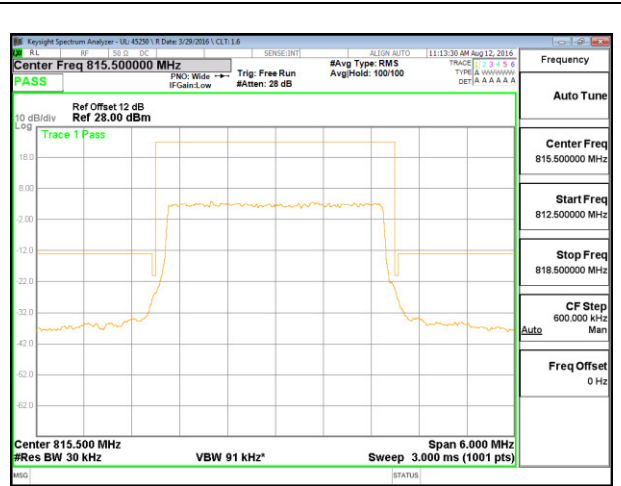

LTE B26 1.4MHz 16QAM Low Channel FRB

LTE B26 3MHz QPSK Low Channel 1RB

LTE B26 3MHz QPSK Low Channel FRB

LTE B26 3MHz 16QAM Low Channel 1RB

LTE B26 3MHz 16QAM Low Channel FRB

LTE B26 5MHz QPSK Low Channel 1RB