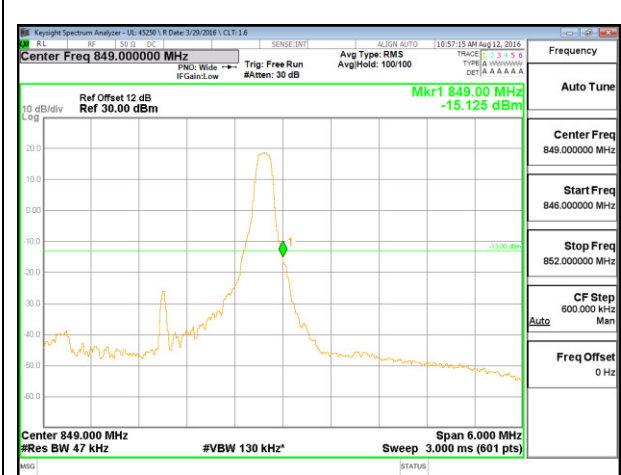

LTE B26 1.4MHz 16QAM Low Channel FRB

LTE B26 1.4MHz 16QAM High Channel FRB

LTE B26 3MHz QPSK Low Channel 1RB

LTE B26 3MHz QPSK High Channel 1RB

LTE B26 3MHz QPSK Low Channel FRB

LTE B26 3MHz QPSK High Channel FRB

LTE B26 3MHz 16QAM Low Channel 1RB

LTE B26 3MHz 16QAM High Channel 1RB

LTE B26 3MHz 16QAM Low Channel FRB

LTE B26 3MHz 16QAM High Channel FRB

LTE B26 5MHz QPSK Low Channel 1RB

LTE B26 5MHz QPSK High Channel 1RB