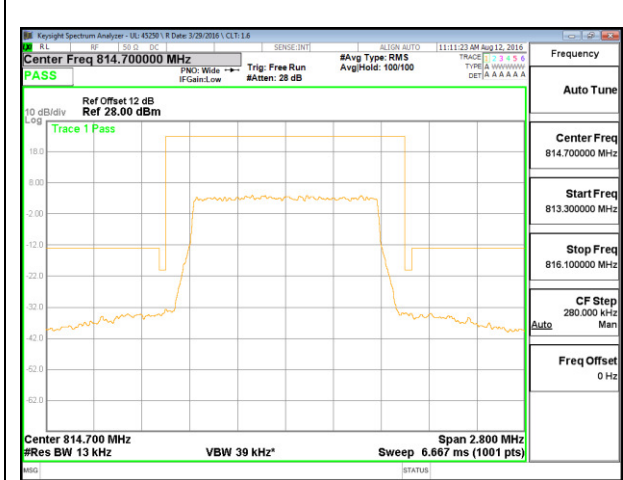

LTE B7 20MHz 16QAM High Channel 1RB

LTE B7 20MHz 16QAM Low Channel FRB

LTE B7 20MHz 16QAM High Channel FRB

LTE Band 26-Part 90

LTE B26 1.4MHz QPSK Low Channel 1RB

LTE B26 1.4MHz QPSK Low Channel FRB

LTE B26 1.4MHz 16QAM Low Channel 1RB