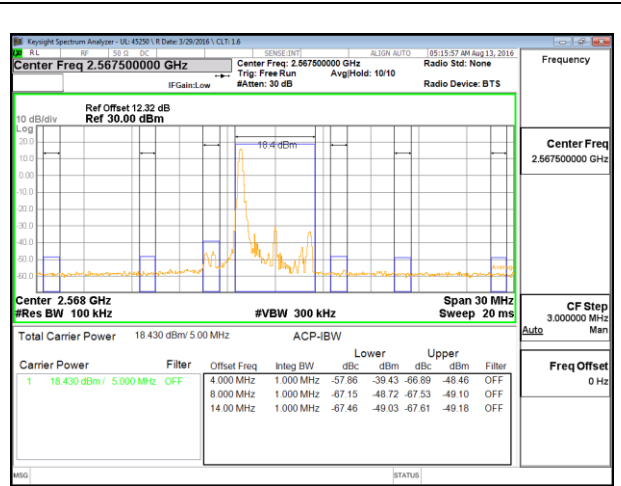

LTE B26 15MHz 16QAM Low Channel 1RB

LTE B26 15MHz 16QAM High Channel 1RB

LTE B26 15MHz 16QAM Low Channel FRB

LTE B26 15MHz 16QAM High Channel FRB

11.2. EMISSION MASK PLOTS

LTE Band 7

LTE B7 5MHz 16QAM Low Channel 1RB

LTE B7 5MHz 16QAM High Channel 1RB

LTE B7 5MHz 16QAM Low Channel FRB

LTE B7 5MHz 16QAM High Channel FRB

LTE B7 10MHz QPSK Low Channel 1RB

LTE B7 10MHz QPSK High Channel 1RB

LTE B7 10MHz QPSK Low Channel FRB