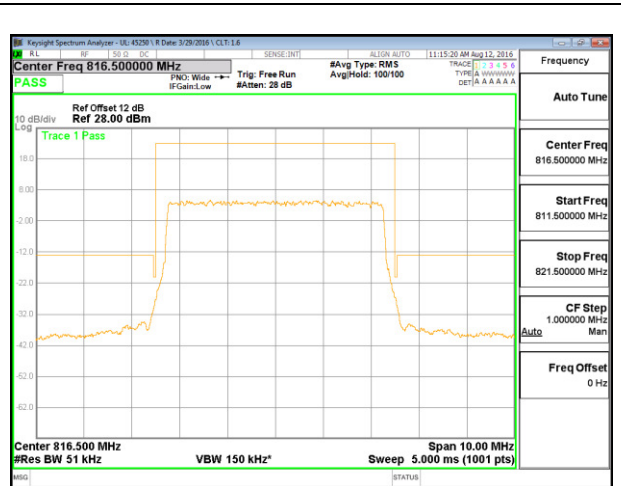

LTE B26 1.4MHz 16QAM Low Channel FRB

LTE B26 3MHz QPSK Low Channel 1RB

LTE B26 3MHz QPSK Low Channel FRB

LTE B26 3MHz 16QAM Low Channel 1RB

LTE B26 3MHz 16QAM Low Channel FRB

LTE B26 5MHz QPSK Low Channel 1RB