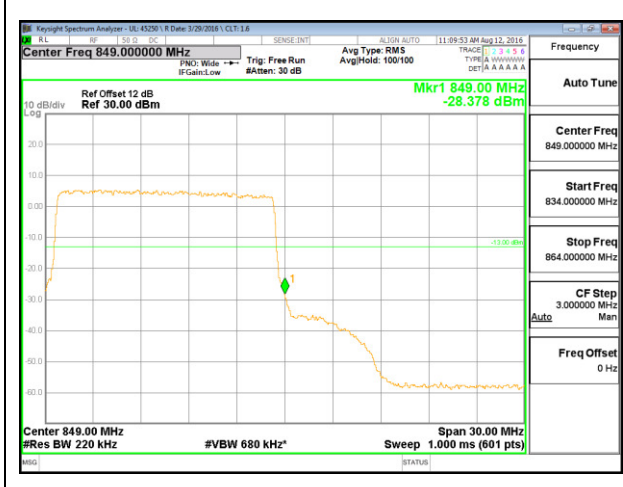

LTE B26 10MHz QPSK Low Channel 1RB

LTE B26 10MHz QPSK High Channel 1RB

LTE B26 10MHz QPSK Low Channel FRB

LTE B26 10MHz QPSK High Channel FRB

LTE B26 10MHz 16QAM Low Channel 1RB

LTE B26 10MHz 16QAM High Channel 1RB

LTE B26 10MHz 16QAM Low Channel FRB

LTE B26 10MHz 16QAM High Channel FRB

LTE B26 15MHz QPSK Low Channel 1RB

LTE B26 15MHz QPSK High Channel 1RB

LTE B26 15MHz QPSK Low Channel FRB

LTE B26 15MHz QPSK High Channel FRB

LTE B26 15MHz 16QAM Low Channel 1RB

LTE B26 15MHz 16QAM High Channel 1RB

LTE B26 15MHz 16QAM Low Channel FRB

LTE B26 15MHz 16QAM High Channel FRB

11.2. EMISSION MASK PLOTS

LTE Band 7

LTE B7 5MHz 16QAM Low Channel 1RB