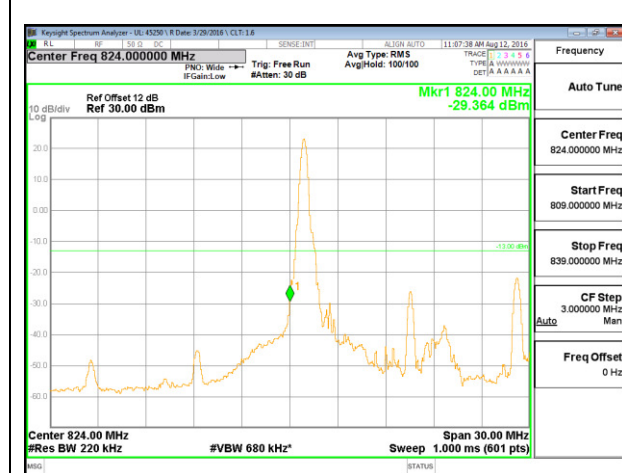

LTE B26 10MHz QPSK Low Channel 1RB

LTE B26 10MHz QPSK High Channel 1RB

LTE B26 10MHz QPSK Low Channel FRB

LTE B26 10MHz QPSK High Channel FRB

LTE B26 10MHz 16QAM Low Channel 1RB

LTE B26 10MHz 16QAM High Channel 1RB

LTE B26 10MHz 16QAM Low Channel FRB

LTE B26 10MHz 16QAM High Channel FRB

LTE B26 15MHz QPSK Low Channel 1RB

LTE B26 15MHz QPSK High Channel 1RB

LTE B26 15MHz QPSK Low Channel FRB

LTE B26 15MHz QPSK High Channel FRB