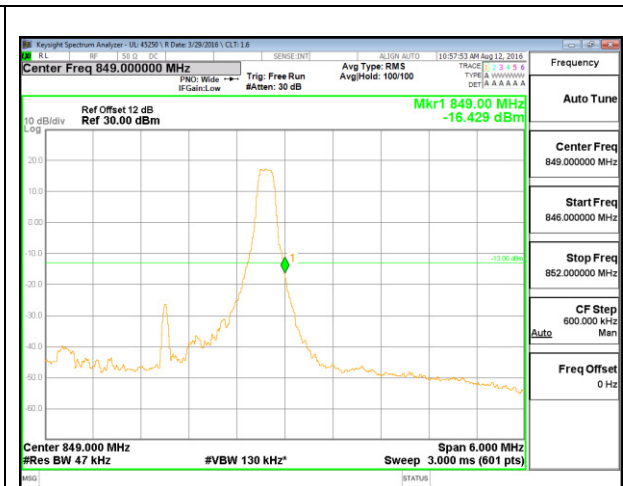

LTE B26 1.4MHz 16QAM Low Channel FRB

LTE B26 1.4MHz 16QAM High Channel FRB

LTE B26 3MHz QPSK Low Channel 1RB

LTE B26 3MHz QPSK High Channel 1RB

LTE B26 3MHz QPSK Low Channel FRB

LTE B26 3MHz QPSK High Channel FRB

LTE B26 3MHz 16QAM Low Channel 1RB

LTE B26 3MHz 16QAM High Channel 1RB

LTE B26 3MHz 16QAM Low Channel FRB

LTE B26 3MHz 16QAM High Channel FRB

LTE B26 5MHz QPSK Low Channel 1RB

LTE B26 5MHz QPSK High Channel 1RB