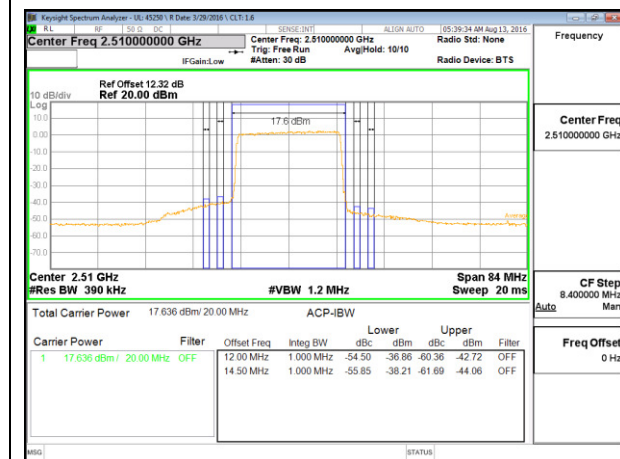

LTE B7 20MHz 16QAM Low Channel FRB