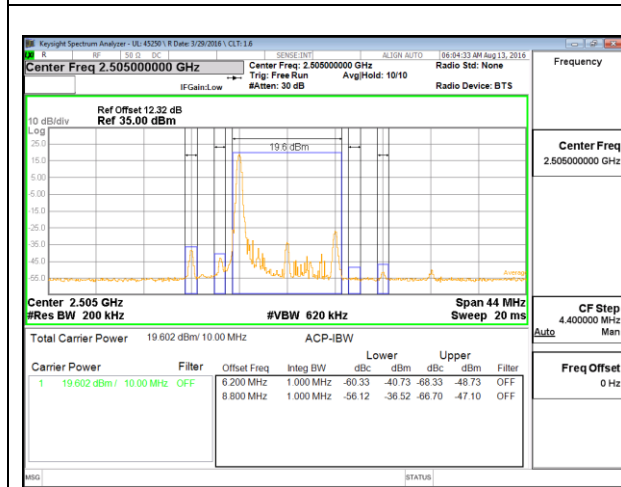

LTE B26 15MHz 16QAM Low Channel 1RB

LTE B26 15MHz 16QAM High Channel 1RB

LTE B26 15MHz 16QAM Low Channel FRB

LTE B26 15MHz 16QAM High Channel FRB

11.2. EMISSION MASK PLOTS

LTE Band 7

LTE B7 5MHz 16QAM Low Channel 1RB

LTE B7 5MHz 16QAM High Channel 1RB

LTE B7 5MHz 16QAM Low Channel FRB

LTE B7 5MHz 16QAM High Channel FRB

LTE B7 10MHz QPSK Low Channel 1RB

LTE B7 10MHz QPSK High Channel 1RB

LTE B7 10MHz QPSK Low Channel FRB