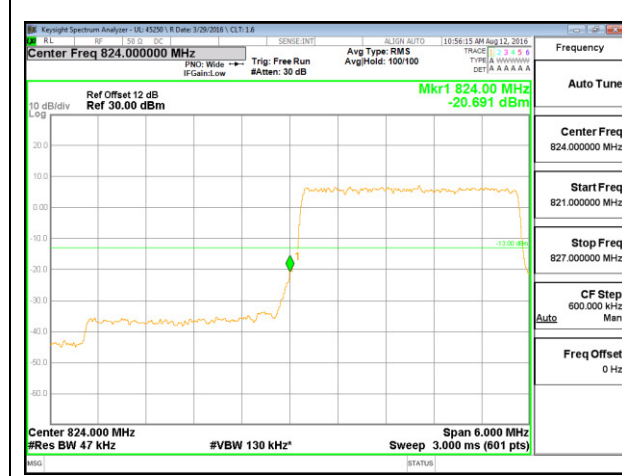

LTE B26 1.4MHz 16QAM Low Channel FRB

LTE B26 1.4MHz 16QAM High Channel FRB

LTE B26 3MHz QPSK Low Channel 1RB

LTE B26 3MHz QPSK High Channel 1RB

LTE B26 3MHz QPSK Low Channel FRB

LTE B26 3MHz QPSK High Channel FRB

LTE B26 3MHz 16QAM Low Channel 1RB

LTE B26 3MHz 16QAM High Channel 1RB

LTE B26 3MHz 16QAM Low Channel FRB

LTE B26 3MHz 16QAM High Channel FRB

LTE B26 5MHz QPSK Low Channel 1RB

LTE B26 5MHz QPSK High Channel 1RB

LTE B26 5MHz QPSK Low Channel FRB

LTE B26 5MHz QPSK High Channel FRB

LTE B26 5MHz 16QAM Low Channel 1RB

LTE B26 5MHz 16QAM High Channel 1RB

LTE B26 5MHz 16QAM Low Channel FRB

LTE B26 5MHz 16QAM High Channel FRB