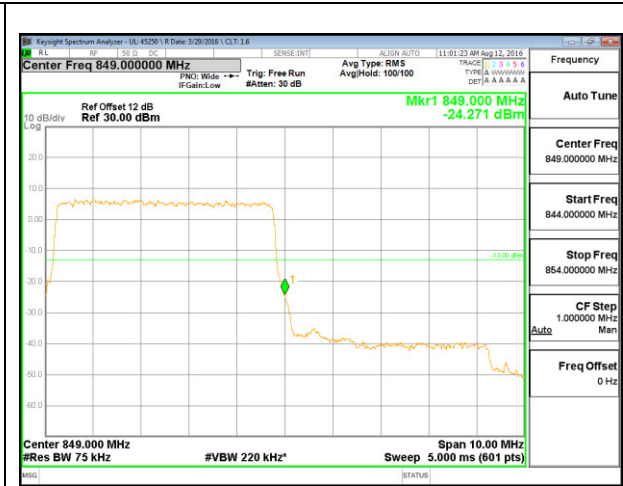

LTE B26 1.4MHz 16QAM Low Channel FRB

LTE B26 1.4MHz 16QAM High Channel FRB

LTE B26 3MHz QPSK Low Channel 1RB

LTE B26 3MHz QPSK High Channel 1RB

LTE B26 3MHz QPSK Low Channel FRB

LTE B26 3MHz QPSK High Channel FRB

LTE B26 3MHz 16QAM Low Channel 1RB

LTE B26 3MHz 16QAM High Channel 1RB

LTE B26 3MHz 16QAM Low Channel FRB

LTE B26 3MHz 16QAM High Channel FRB

LTE B26 5MHz QPSK Low Channel 1RB

LTE B26 5MHz QPSK High Channel 1RB

LTE B26 5MHz QPSK Low Channel FRB

LTE B26 5MHz QPSK High Channel FRB

LTE B26 5MHz 16QAM Low Channel 1RB

LTE B26 5MHz 16QAM High Channel 1RB

LTE B26 5MHz 16QAM Low Channel FRB

LTE B26 5MHz 16QAM High Channel FRB

LTE B26 10MHz QPSK Low Channel 1RB

LTE B26 10MHz QPSK High Channel 1RB

LTE B26 10MHz QPSK Low Channel FRB

LTE B26 10MHz QPSK High Channel FRB

LTE B26 10MHz 16QAM Low Channel 1RB

LTE B26 10MHz 16QAM High Channel 1RB