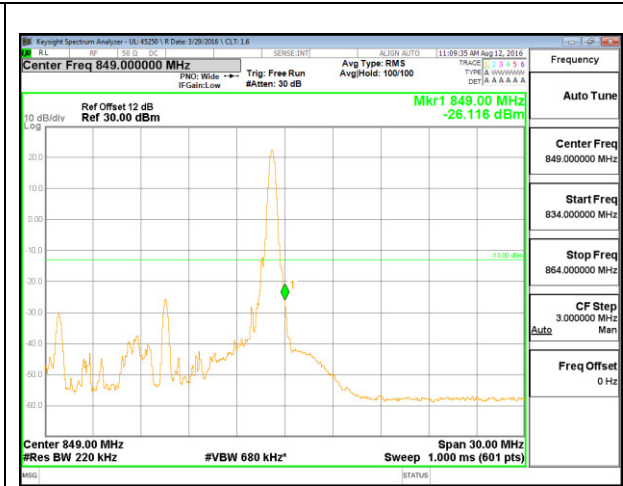

LTE B26 15MHz 16QAM High Channel 1RB