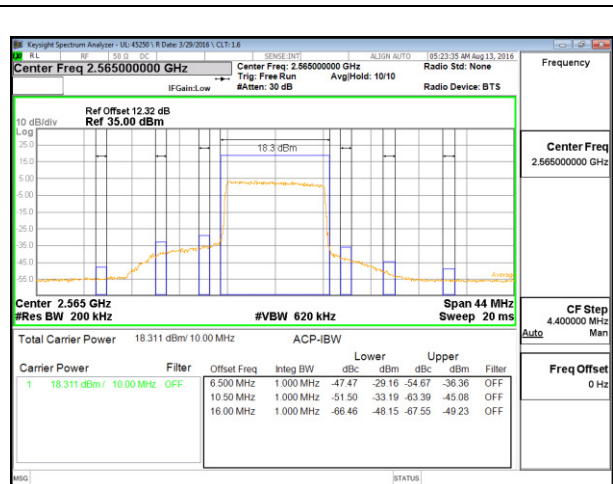

LTE B7 5MHz 16QAM High Channel 1RB

LTE B7 5MHz 16QAM Low Channel FRB

LTE B7 5MHz 16QAM High Channel FRB

LTE B7 10MHz QPSK Low Channel 1RB

LTE B7 10MHz QPSK High Channel 1RB

LTE B7 10MHz QPSK Low Channel FRB