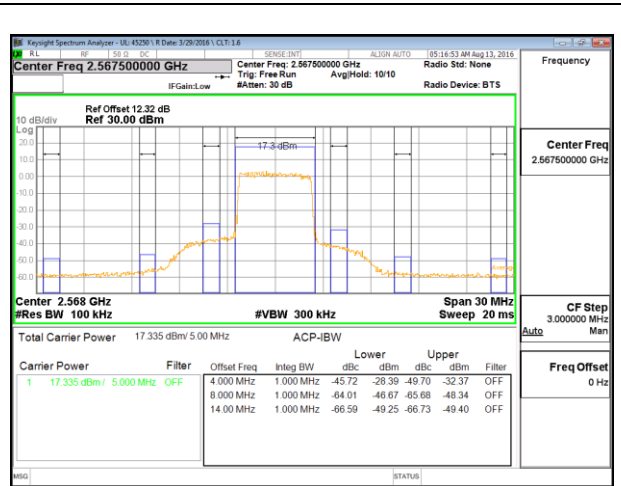

LTE B26 15MHz 16QAM Low Channel 1RB

LTE B26 15MHz 16QAM High Channel 1RB

LTE B26 15MHz 16QAM Low Channel FRB

LTE B26 15MHz 16QAM High Channel FRB

11.2. EMISSION MASK PLOTS

LTE Band 7

LTE B7 5MHz 16QAM Low Channel 1RB

LTE B7 5MHz 16QAM High Channel 1RB

LTE B7 5MHz 16QAM Low Channel FRB

LTE B7 5MHz 16QAM High Channel FRB

LTE B7 10MHz QPSK Low Channel 1RB

LTE B7 10MHz QPSK High Channel 1RB

LTE B7 10MHz QPSK Low Channel FRB