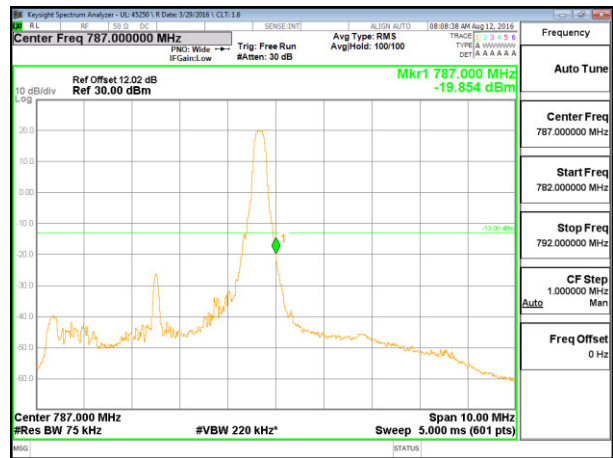

LTE B7 20MHz QPSK Low Channel FRB

LTE B7 20MHz QPSK High Channel FRB

LTE B7 20MHz 16QAM Low Channel 1RB

LTE B7 20MHz 16QAM High Channel 1RB

**LTE Band 13**

LTE B13 5MHz QPSK Low Channel 1RB

LTE B13 5MHz QPSK High Channel 1RB

LTE B13 5MHz QPSK Low Channel FRB

LTE B13 5MHz QPSK High Channel FRB

LTE B13 5MHz 16QAM Low Channel 1RB

LTE B13 5MHz 16QAM High Channel 1RB

LTE B13 5MHz 16QAM Low Channel FRB

LTE B13 5MHz 16QAM High Channel FRB