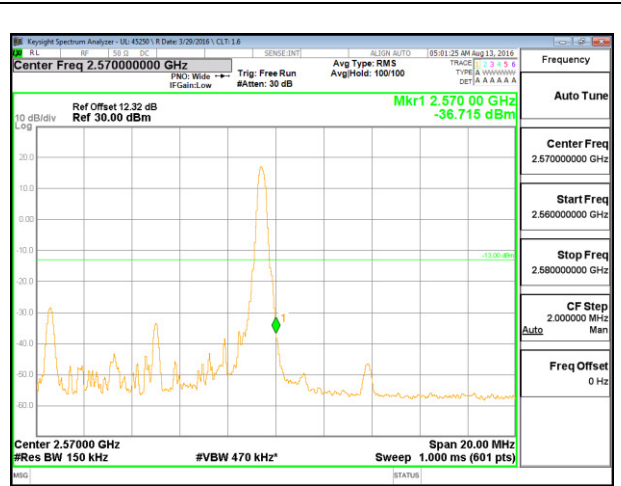

LTE B7 10MHz QPSK Low Channel 1RB

LTE B7 10MHz QPSK High Channel 1RB

LTE B7 10MHz QPSK Low Channel FRB

LTE B7 10MHz QPSK High Channel FRB

LTE B7 10MHz 16QAM Low Channel 1RB

LTE B7 10MHz 16QAM High Channel 1RB

LTE B7 10MHz 16QAM Low Channel FRB

LTE B7 10MHz 16QAM High Channel FRB

LTE B7 15MHz QPSK Low Channel 1RB

LTE B7 15MHz QPSK High Channel 1RB

LTE B7 15MHz QPSK Low Channel FRB

LTE B7 15MHz QPSK High Channel FRB