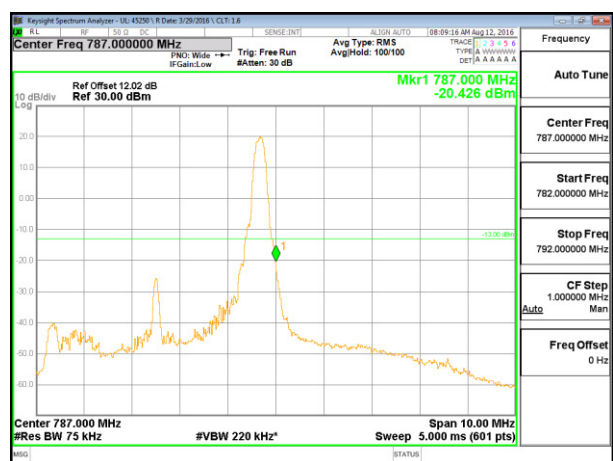

LTE B7 20MHz QPSK Low Channel FRB

LTE B7 20MHz QPSK High Channel FRB

LTE B7 20MHz 16QAM Low Channel 1RB

LTE B7 20MHz 16QAM High Channel 1RB

**LTE Band 13**

LTE B13 5MHz QPSK Low Channel 1RB

LTE B13 5MHz QPSK High Channel 1RB

LTE B13 5MHz QPSK Low Channel FRB

LTE B13 5MHz QPSK High Channel FRB

LTE B13 5MHz 16QAM Low Channel 1RB

LTE B13 5MHz 16QAM High Channel 1RB

LTE B13 5MHz 16QAM Low Channel FRB

LTE B13 5MHz 16QAM High Channel FRB