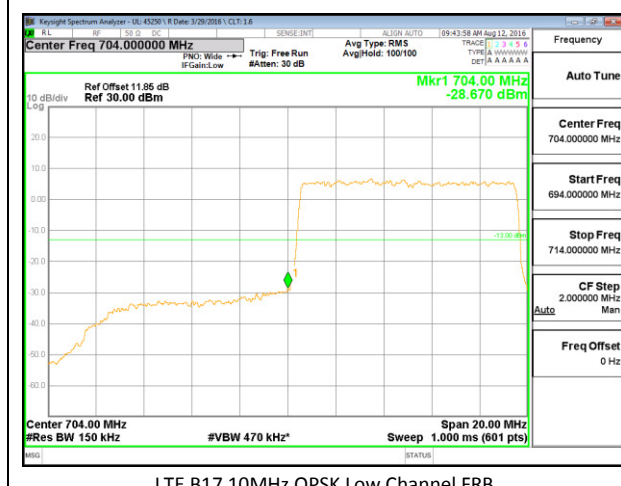

LTE B13 10MHz 16QAM Low Channel FRB

LTE B13 10MHz 16QAM High Channel FRB

**LTE Band 17**

LTE B17 5MHz QPSK Low Channel 1RB

LTE B17 5MHz QPSK High Channel 1RB

LTE B17 5MHz QPSK Low Channel FRB

LTE B17 5MHz QPSK High Channel FRB

LTE B17 5MHz 16QAM Low Channel 1RB

LTE B17 5MHz 16QAM High Channel 1RB

LTE B17 5MHz 16QAM Low Channel FRB

LTE B17 5MHz 16QAM High Channel FRB

LTE B17 10MHz QPSK Low Channel 1RB

LTE B17 10MHz QPSK High Channel 1RB

LTE B17 10MHz QPSK Low Channel FRB

LTE B17 10MHz QPSK High Channel FRB

LTE B17 10MHz 16QAM Low Channel 1RB

LTE B17 10MHz 16QAM High Channel 1RB

LTE B17 10MHz 16QAM Low Channel FRB

LTE B17 10MHz 16QAM High Channel FRB