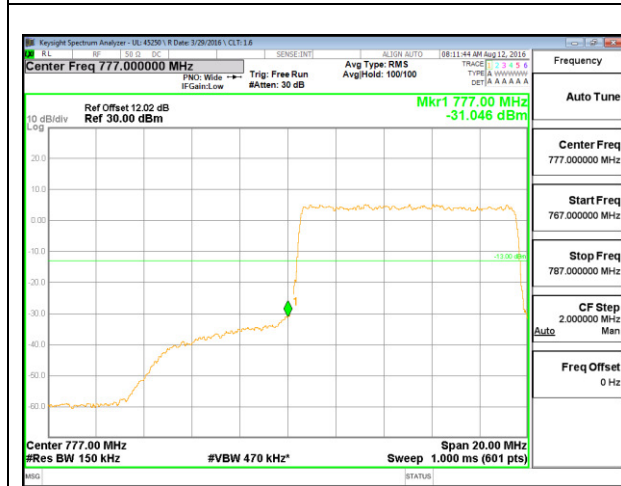

LTE B13 10MHz QPSK Low Channel 1RB

LTE B13 10MHz QPSK High Channel 1RB

LTE B13 10MHz QPSK Low Channel FRB

LTE B13 10MHz QPSK High Channel FRB

LTE B13 10MHz 16QAM Low Channel 1RB

LTE B13 10MHz 16QAM High Channel 1RB

LTE B13 10MHz 16QAM Low Channel FRB

LTE B13 10MHz 16QAM High Channel FRB

**LTE Band 17**

LTE B17 5MHz QPSK Low Channel 1RB

LTE B17 5MHz QPSK High Channel 1RB

LTE B17 5MHz QPSK Low Channel FRB

LTE B17 5MHz QPSK High Channel FRB