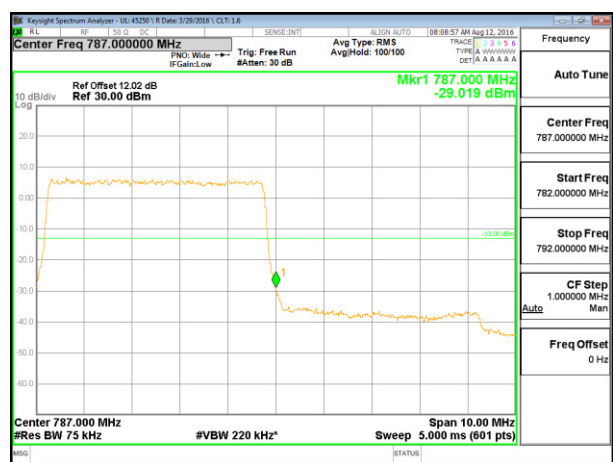

LTE B7 20MHz QPSK Low Channel FRB

LTE B7 20MHz QPSK High Channel FRB

LTE B7 20MHz 16QAM Low Channel 1RB

LTE B7 20MHz 16QAM High Channel 1RB

**LTE Band 13**

LTE B13 5MHz QPSK Low Channel 1RB

LTE B13 5MHz QPSK High Channel 1RB

LTE B13 5MHz QPSK Low Channel FRB

LTE B13 5MHz QPSK High Channel FRB

LTE B13 5MHz 16QAM Low Channel 1RB

LTE B13 5MHz 16QAM High Channel 1RB

LTE B13 5MHz 16QAM Low Channel FRB

LTE B13 5MHz 16QAM High Channel FRB