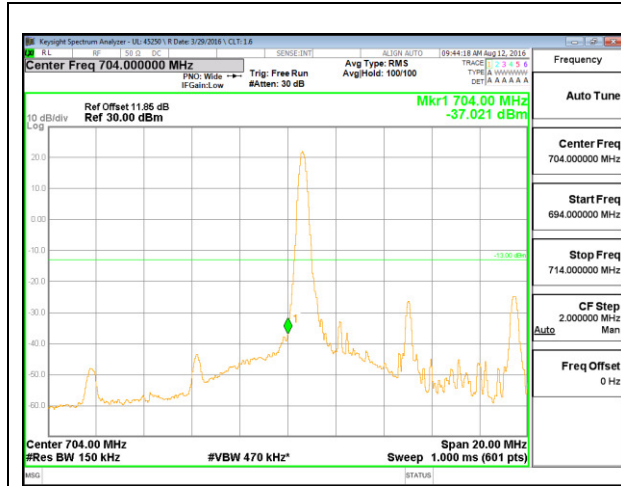

LTE B17 5MHz 16QAM Low Channel 1RB

LTE B17 5MHz 16QAM High Channel 1RB

LTE B17 5MHz 16QAM Low Channel FRB

LTE B17 5MHz 16QAM High Channel FRB

LTE B17 10MHz QPSK Low Channel 1RB

LTE B17 10MHz QPSK High Channel 1RB

LTE B17 10MHz QPSK Low Channel FRB

LTE B17 10MHz QPSK High Channel FRB

LTE B17 10MHz 16QAM Low Channel 1RB

LTE B17 10MHz 16QAM High Channel 1RB

LTE B17 10MHz 16QAM Low Channel FRB

LTE B17 10MHz 16QAM High Channel FRB