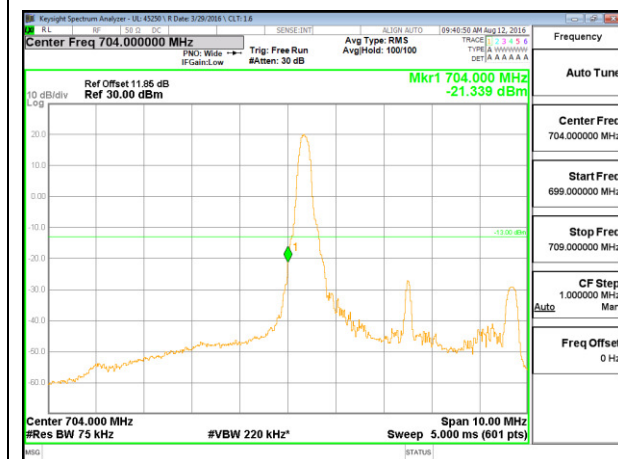

LTE B13 10MHz 16QAM Low Channel FRB

LTE B13 10MHz 16QAM High Channel FRB

**LTE Band 17**

LTE B17 5MHz QPSK Low Channel 1RB

LTE B17 5MHz QPSK High Channel 1RB

LTE B17 5MHz QPSK Low Channel FRB

LTE B17 5MHz QPSK High Channel FRB