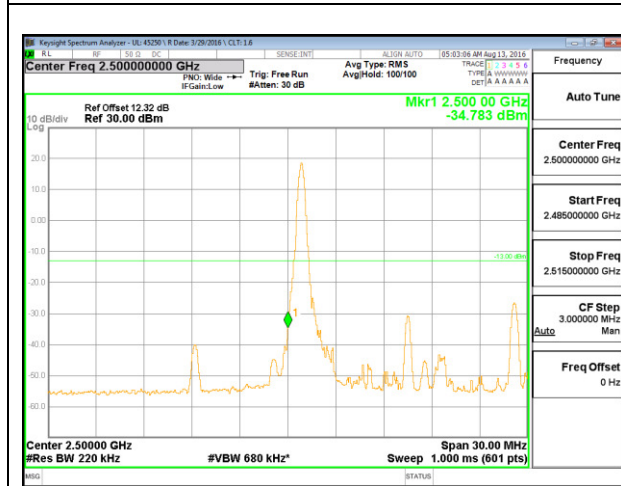

LTE B7 10MHz QPSK Low Channel 1RB

LTE B7 10MHz QPSK High Channel 1RB

LTE B7 10MHz QPSK Low Channel FRB

LTE B7 10MHz QPSK High Channel FRB

LTE B7 10MHz 16QAM Low Channel 1RB

LTE B7 10MHz 16QAM High Channel 1RB

LTE B7 10MHz 16QAM Low Channel FRB

LTE B7 10MHz 16QAM High Channel FRB

LTE B7 15MHz QPSK Low Channel 1RB

LTE B7 15MHz QPSK High Channel 1RB

LTE B7 15MHz QPSK Low Channel FRB

LTE B7 15MHz QPSK High Channel FRB

LTE B7 15MHz 16QAM Low Channel 1RB

LTE B7 15MHz 16QAM High Channel 1RB

LTE B7 15MHz 16QAM Low Channel FRB

LTE B7 15MHz 16QAM High Channel FRB

LTE B7 20MHz QPSK Low Channel 1RB

LTE B7 20MHz QPSK High Channel 1RB