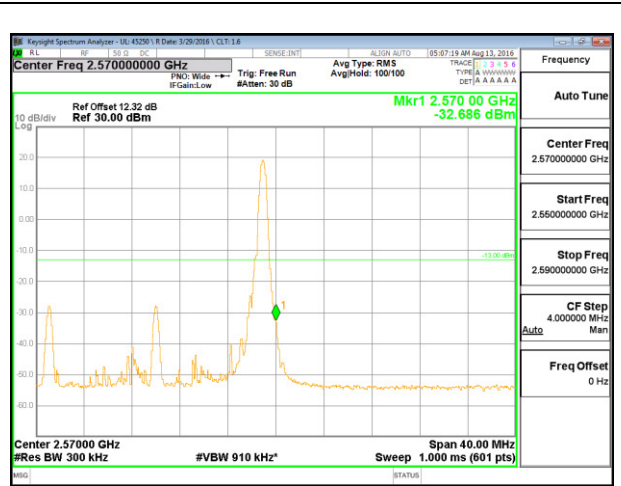

LTE B7 10MHz 16QAM Low Channel FRB

LTE B7 10MHz 16QAM High Channel FRB

LTE B7 15MHz QPSK Low Channel 1RB

LTE B7 15MHz QPSK High Channel 1RB

LTE B7 15MHz QPSK Low Channel FRB

LTE B7 15MHz QPSK High Channel FRB

LTE B7 15MHz 16QAM Low Channel 1RB

LTE B7 15MHz 16QAM High Channel 1RB

LTE B7 15MHz 16QAM Low Channel FRB

LTE B7 15MHz 16QAM High Channel FRB

LTE B7 20MHz QPSK Low Channel 1RB

LTE B7 20MHz QPSK High Channel 1RB

LTE B7 20MHz QPSK Low Channel FRB

LTE B7 20MHz QPSK High Channel FRB

LTE B7 20MHz 16QAM Low Channel 1RB

LTE B7 20MHz 16QAM High Channel 1RB

**LTE Band 13**

LTE B13 5MHz QPSK Low Channel 1RB

LTE B13 5MHz QPSK High Channel 1RB