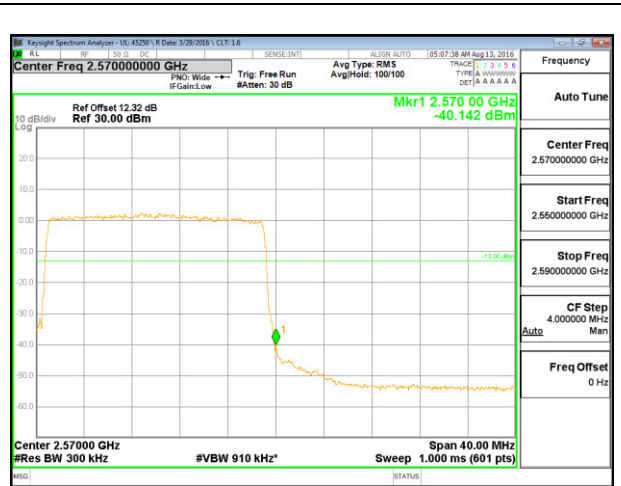

LTE B7 10MHz 16QAM Low Channel FRB

LTE B7 10MHz 16QAM High Channel FRB

LTE B7 15MHz QPSK Low Channel 1RB

LTE B7 15MHz QPSK High Channel 1RB

LTE B7 15MHz QPSK Low Channel FRB

LTE B7 15MHz QPSK High Channel FRB

LTE B7 15MHz 16QAM Low Channel 1RB

LTE B7 15MHz 16QAM High Channel 1RB

LTE B7 15MHz 16QAM Low Channel FRB

LTE B7 15MHz 16QAM High Channel FRB

LTE B7 20MHz QPSK Low Channel 1RB

LTE B7 20MHz QPSK High Channel 1RB

LTE B7 20MHz QPSK Low Channel FRB

LTE B7 20MHz QPSK High Channel FRB

LTE B7 20MHz 16QAM Low Channel 1RB

LTE B7 20MHz 16QAM High Channel 1RB

**LTE Band 13**

LTE B13 5MHz QPSK Low Channel 1RB

LTE B13 5MHz QPSK High Channel 1RB