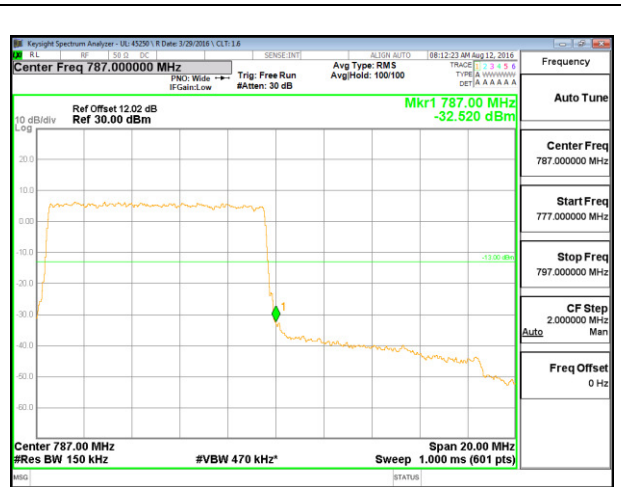

LTE B7 20MHz QPSK Low Channel FRB

LTE B7 20MHz QPSK High Channel FRB

LTE B7 20MHz 16QAM Low Channel 1RB

LTE B7 20MHz 16QAM High Channel 1RB

**LTE Band 13**

LTE B13 5MHz QPSK Low Channel 1RB

LTE B13 5MHz QPSK High Channel 1RB

LTE B13 5MHz QPSK Low Channel FRB

LTE B13 5MHz QPSK High Channel FRB

LTE B13 5MHz 16QAM Low Channel 1RB

LTE B13 5MHz 16QAM High Channel 1RB

LTE B13 5MHz 16QAM Low Channel FRB

LTE B13 5MHz 16QAM High Channel FRB

LTE B13 10MHz QPSK Low Channel 1RB

LTE B13 10MHz QPSK High Channel 1RB

LTE B13 10MHz QPSK Low Channel FRB

LTE B13 10MHz QPSK High Channel FRB

LTE B13 10MHz 16QAM Low Channel 1RB

LTE B13 10MHz 16QAM High Channel 1RB