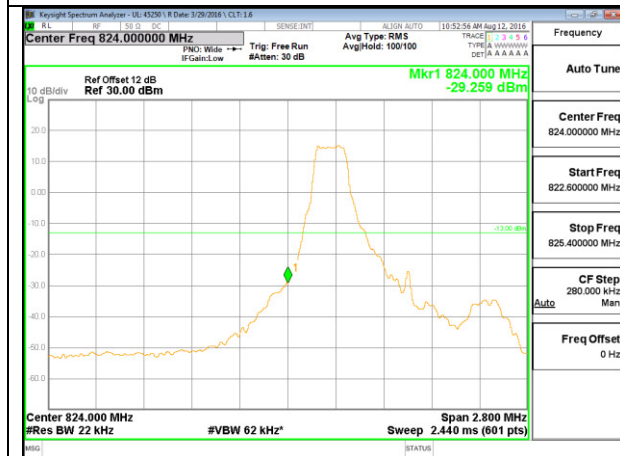

LTE B17 10MHz QPSK Low Channel FRB

LTE B17 10MHz QPSK High Channel FRB

LTE B17 10MHz 16QAM Low Channel 1RB

LTE B17 10MHz 16QAM High Channel 1RB

LTE B17 10MHz 16QAM Low Channel FRB

LTE B17 10MHz 16QAM High Channel FRB

**LTE Band 26-Part 22**

LTE B26 1.4MHz QPSK Low Channel 1RB

LTE B26 1.4MHz QPSK High Channel 1RB

LTE B26 1.4MHz QPSK Low Channel FRB

LTE B26 1.4MHz QPSK High Channel FRB

LTE B26 1.4MHz 16QAM Low Channel 1RB

LTE B26 1.4MHz 16QAM High Channel 1RB