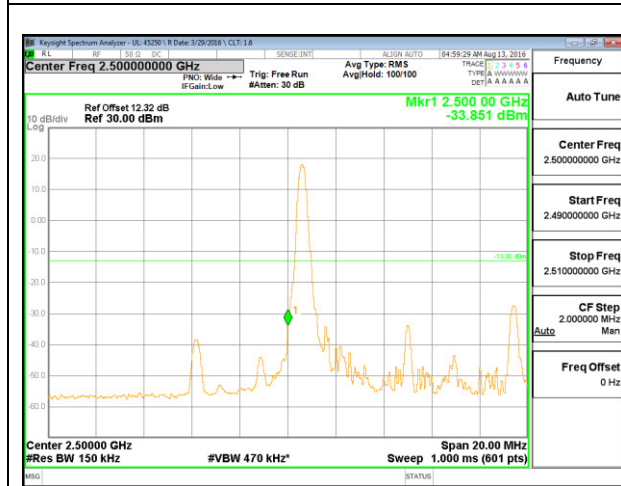

LTE B5 10MHz QPSK High Channel 1RB

LTE B5 10MHz QPSK Low Channel FRB

LTE B5 10MHz QPSK High Channel FRB

LTE B5 10MHz 16QAM Low Channel 1RB

LTE B5 10MHz 16QAM High Channel 1RB

**LTE Band 7**

LTE B7 5MHz QPSK Low Channel 1RB

LTE B7 5MHz QPSK High Channel 1RB

LTE B7 5MHz QPSK Low Channel FRB

LTE B7 5MHz QPSK High Channel FRB

LTE B7 5MHz 16QAM Low Channel 1RB

LTE B7 5MHz 16QAM High Channel 1RB

LTE B7 5MHz 16QAM Low Channel FRB

LTE B7 5MHz 16QAM High Channel FRB

LTE B7 10MHz QPSK Low Channel 1RB

LTE B7 10MHz QPSK High Channel 1RB

LTE B7 10MHz QPSK Low Channel FRB

LTE B7 10MHz QPSK High Channel FRB

LTE B7 10MHz 16QAM Low Channel 1RB

LTE B7 10MHz 16QAM High Channel 1RB

LTE B7 10MHz 16QAM Low Channel FRB

LTE B7 10MHz 16QAM High Channel FRB

LTE B7 15MHz QPSK Low Channel 1RB

LTE B7 15MHz QPSK High Channel 1RB

LTE B7 15MHz QPSK Low Channel FRB

LTE B7 15MHz QPSK High Channel FRB