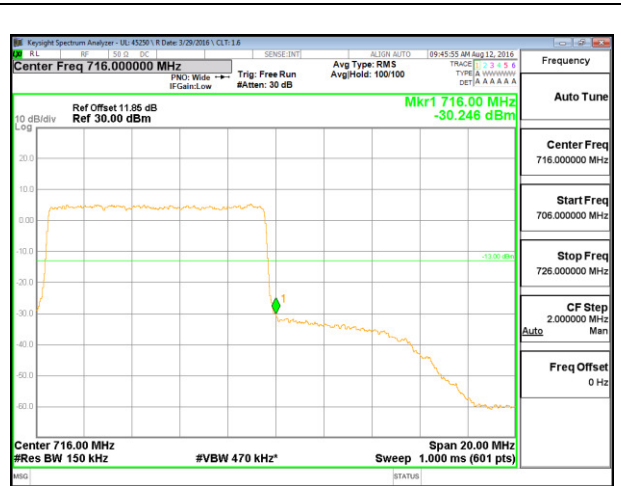

LTE B17 10MHz QPSK Low Channel FRB

LTE B17 10MHz QPSK High Channel FRB

LTE B17 10MHz 16QAM Low Channel 1RB

LTE B17 10MHz 16QAM High Channel 1RB

LTE B17 10MHz 16QAM Low Channel FRB

LTE B17 10MHz 16QAM High Channel FRB