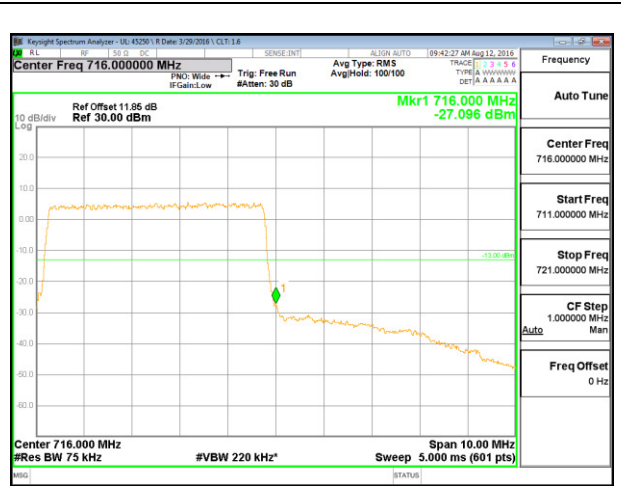

LTE B13 10MHz 16QAM Low Channel FRB

LTE B13 10MHz 16QAM High Channel FRB

**LTE Band 17**

LTE B17 5MHz QPSK Low Channel 1RB

LTE B17 5MHz QPSK High Channel 1RB

LTE B17 5MHz QPSK Low Channel FRB

LTE B17 5MHz QPSK High Channel FRB

LTE B17 5MHz 16QAM Low Channel 1RB

LTE B17 5MHz 16QAM High Channel 1RB

LTE B17 5MHz 16QAM Low Channel FRB

LTE B17 5MHz 16QAM High Channel FRB

LTE B17 10MHz QPSK Low Channel 1RB

LTE B17 10MHz QPSK High Channel 1RB