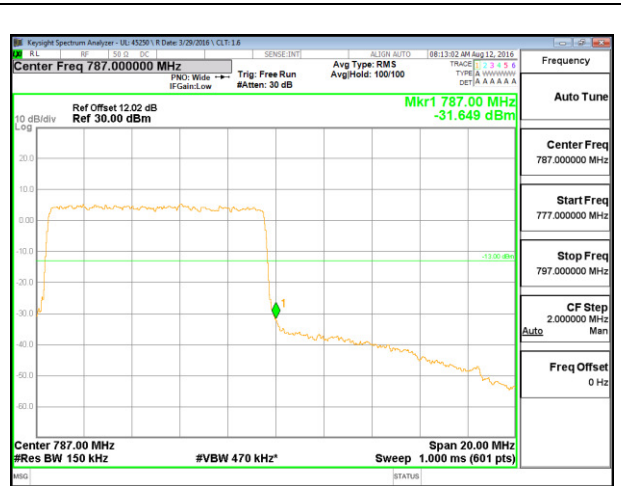

LTE B13 10MHz QPSK Low Channel 1RB

LTE B13 10MHz QPSK High Channel 1RB

LTE B13 10MHz QPSK Low Channel FRB

LTE B13 10MHz QPSK High Channel FRB

LTE B13 10MHz 16QAM Low Channel 1RB

LTE B13 10MHz 16QAM High Channel 1RB

LTE B13 10MHz 16QAM Low Channel FRB

LTE B13 10MHz 16QAM High Channel FRB

**LTE Band 17**

LTE B17 5MHz QPSK Low Channel 1RB

LTE B17 5MHz QPSK High Channel 1RB

LTE B17 5MHz QPSK Low Channel FRB

LTE B17 5MHz QPSK High Channel FRB