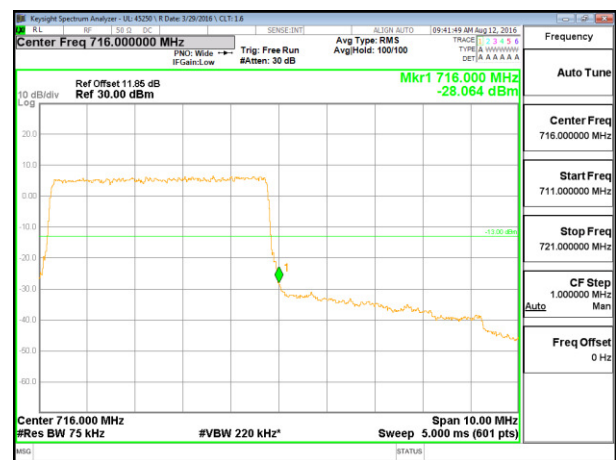

LTE B13 10MHz QPSK Low Channel 1RB

LTE B13 10MHz QPSK High Channel 1RB

LTE B13 10MHz QPSK Low Channel FRB

LTE B13 10MHz QPSK High Channel FRB

LTE B13 10MHz 16QAM Low Channel 1RB

LTE B13 10MHz 16QAM High Channel 1RB

LTE B13 10MHz 16QAM Low Channel FRB

LTE B13 10MHz 16QAM High Channel FRB

**LTE Band 17**

LTE B17 5MHz QPSK Low Channel 1RB

LTE B17 5MHz QPSK High Channel 1RB

LTE B17 5MHz QPSK Low Channel FRB

LTE B17 5MHz QPSK High Channel FRB

LTE B17 5MHz 16QAM Low Channel 1RB

LTE B17 5MHz 16QAM High Channel 1RB

LTE B17 5MHz 16QAM Low Channel FRB

LTE B17 5MHz 16QAM High Channel FRB

LTE B17 10MHz QPSK Low Channel 1RB

LTE B17 10MHz QPSK High Channel 1RB