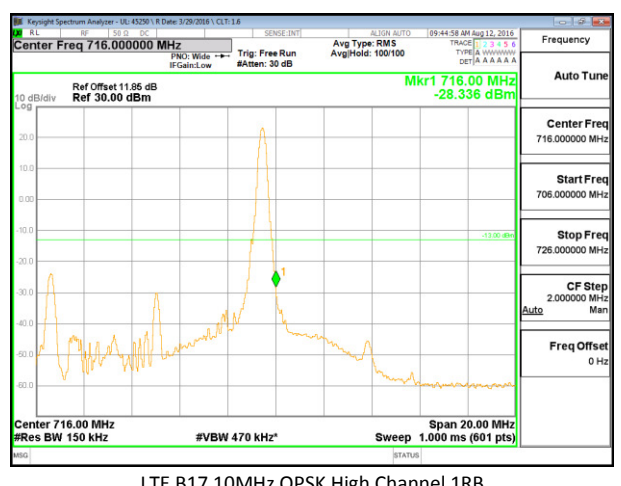

LTE B17 5MHz 16QAM Low Channel 1RB

LTE B17 5MHz 16QAM High Channel 1RB

LTE B17 5MHz 16QAM Low Channel FRB

LTE B17 5MHz 16QAM High Channel FRB

LTE B17 10MHz QPSK Low Channel 1RB

LTE B17 10MHz QPSK High Channel 1RB