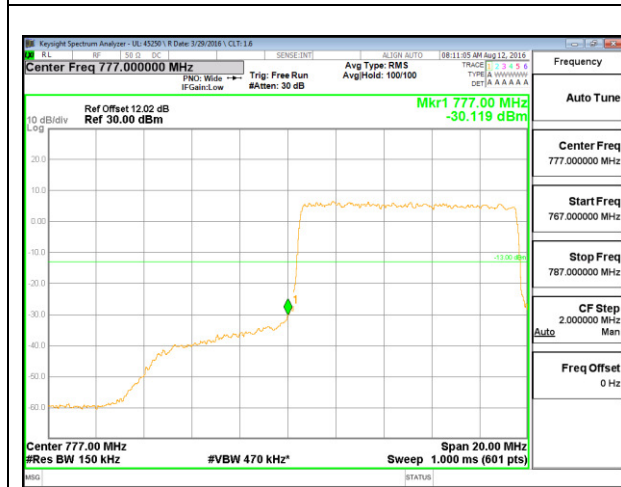

LTE B7 20MHz QPSK Low Channel FRB

LTE B7 20MHz QPSK High Channel FRB

LTE B7 20MHz 16QAM Low Channel 1RB

LTE B7 20MHz 16QAM High Channel 1RB

**LTE Band 13**

LTE B13 5MHz QPSK Low Channel 1RB

LTE B13 5MHz QPSK High Channel 1RB

LTE B13 5MHz QPSK Low Channel FRB

LTE B13 5MHz QPSK High Channel FRB

LTE B13 5MHz 16QAM Low Channel 1RB

LTE B13 5MHz 16QAM High Channel 1RB

LTE B13 5MHz 16QAM Low Channel FRB

LTE B13 5MHz 16QAM High Channel FRB

LTE B13 10MHz QPSK Low Channel 1RB

LTE B13 10MHz QPSK High Channel 1RB

LTE B13 10MHz QPSK Low Channel FRB

LTE B13 10MHz QPSK High Channel FRB

LTE B13 10MHz 16QAM Low Channel 1RB

LTE B13 10MHz 16QAM High Channel 1RB