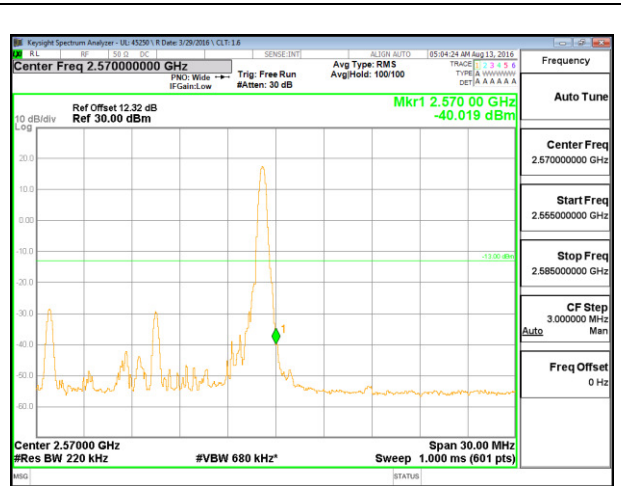

LTE B7 10MHz QPSK Low Channel 1RB

LTE B7 10MHz QPSK High Channel 1RB

LTE B7 10MHz QPSK Low Channel FRB

LTE B7 10MHz QPSK High Channel FRB

LTE B7 10MHz 16QAM Low Channel 1RB

LTE B7 10MHz 16QAM High Channel 1RB

LTE B7 10MHz 16QAM Low Channel FRB

LTE B7 10MHz 16QAM High Channel FRB

LTE B7 15MHz QPSK Low Channel 1RB

LTE B7 15MHz QPSK High Channel 1RB

LTE B7 15MHz QPSK Low Channel FRB

LTE B7 15MHz QPSK High Channel FRB

LTE B7 15MHz 16QAM Low Channel 1RB

LTE B7 15MHz 16QAM High Channel 1RB

LTE B7 15MHz 16QAM Low Channel FRB

LTE B7 15MHz 16QAM High Channel FRB

LTE B7 20MHz QPSK Low Channel 1RB

LTE B7 20MHz QPSK High Channel 1RB