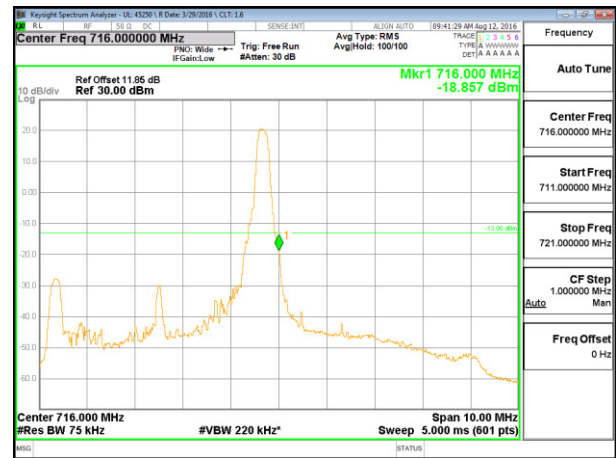

LTE B13 10MHz 16QAM Low Channel FRB

LTE B13 10MHz 16QAM High Channel FRB

**LTE Band 17**

LTE B17 5MHz QPSK Low Channel 1RB

LTE B17 5MHz QPSK High Channel 1RB

LTE B17 5MHz QPSK Low Channel FRB

LTE B17 5MHz QPSK High Channel FRB