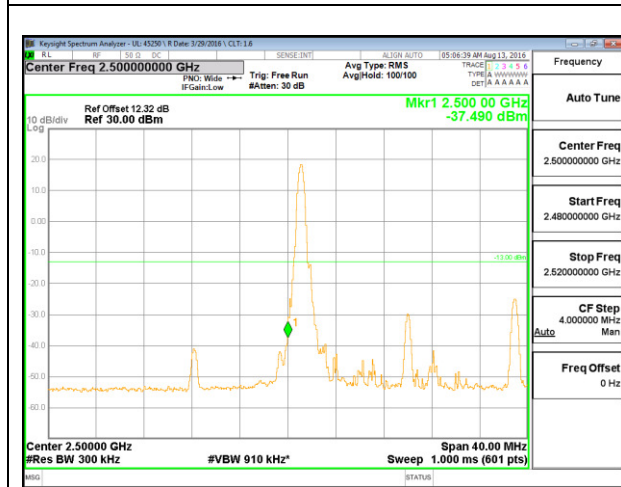

LTE B7 10MHz 16QAM Low Channel FRB

LTE B7 10MHz 16QAM High Channel FRB

LTE B7 15MHz QPSK Low Channel 1RB

LTE B7 15MHz QPSK High Channel 1RB

LTE B7 15MHz QPSK Low Channel FRB

LTE B7 15MHz QPSK High Channel FRB

LTE B7 15MHz 16QAM Low Channel 1RB

LTE B7 15MHz 16QAM High Channel 1RB

LTE B7 15MHz 16QAM Low Channel FRB

LTE B7 15MHz 16QAM High Channel FRB

LTE B7 20MHz QPSK Low Channel 1RB

LTE B7 20MHz QPSK High Channel 1RB

LTE B7 20MHz QPSK Low Channel FRB

LTE B7 20MHz QPSK High Channel FRB

LTE B7 20MHz 16QAM Low Channel 1RB

LTE B7 20MHz 16QAM High Channel 1RB

**LTE Band 13**

LTE B13 5MHz QPSK Low Channel 1RB

LTE B13 5MHz QPSK High Channel 1RB