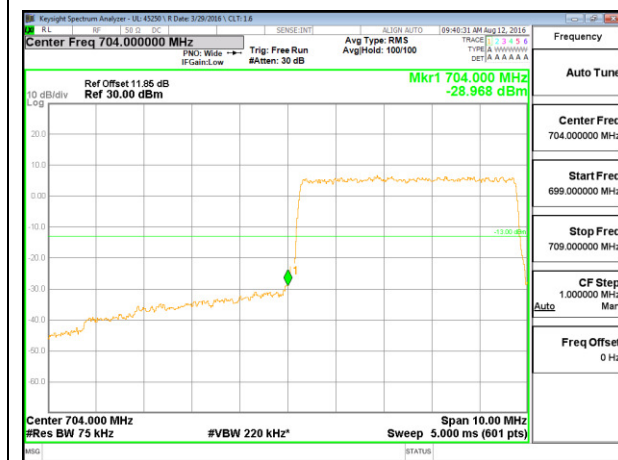

LTE B13 10MHz 16QAM Low Channel FRB

LTE B13 10MHz 16QAM High Channel FRB

**LTE Band 17**

LTE B17 5MHz QPSK Low Channel 1RB

LTE B17 5MHz QPSK High Channel 1RB

LTE B17 5MHz QPSK Low Channel FRB

LTE B17 5MHz QPSK High Channel FRB

LTE B17 5MHz 16QAM Low Channel 1RB

LTE B17 5MHz 16QAM High Channel 1RB

LTE B17 5MHz 16QAM Low Channel FRB

LTE B17 5MHz 16QAM High Channel FRB

LTE B17 10MHz QPSK Low Channel 1RB

LTE B17 10MHz QPSK High Channel 1RB