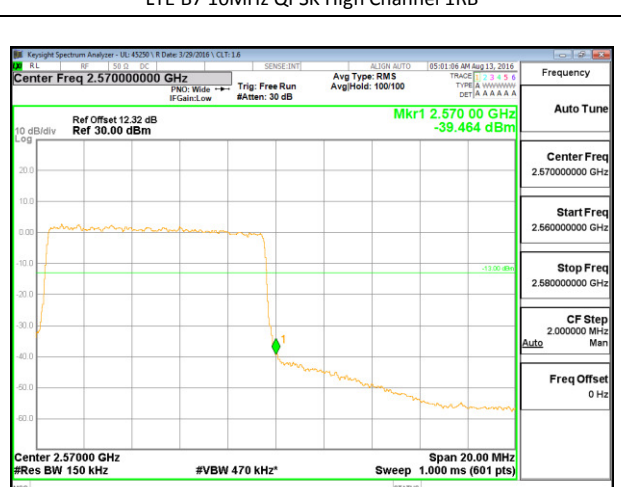

LTE B5 10MHz QPSK High Channel 1RB

LTE B5 10MHz QPSK Low Channel FRB

LTE B5 10MHz QPSK High Channel FRB

LTE B5 10MHz 16QAM Low Channel 1RB

LTE B5 10MHz 16QAM High Channel 1RB

**LTE Band 7**

LTE B7 5MHz QPSK Low Channel 1RB

LTE B7 5MHz QPSK High Channel 1RB

LTE B7 5MHz QPSK Low Channel FRB

LTE B7 5MHz QPSK High Channel FRB

LTE B7 5MHz 16QAM Low Channel 1RB

LTE B7 5MHz 16QAM High Channel 1RB

LTE B7 5MHz 16QAM Low Channel FRB

LTE B7 5MHz 16QAM High Channel FRB

LTE B7 10MHz QPSK Low Channel 1RB

LTE B7 10MHz QPSK High Channel 1RB

LTE B7 10MHz QPSK Low Channel FRB

LTE B7 10MHz QPSK High Channel FRB

LTE B7 10MHz 16QAM Low Channel 1RB

LTE B7 10MHz 16QAM High Channel 1RB

LTE B7 10MHz 16QAM Low Channel FRB

LTE B7 10MHz 16QAM High Channel FRB

LTE B7 15MHz QPSK Low Channel 1RB

LTE B7 15MHz QPSK High Channel 1RB

LTE B7 15MHz QPSK Low Channel FRB

LTE B7 15MHz QPSK High Channel FRB