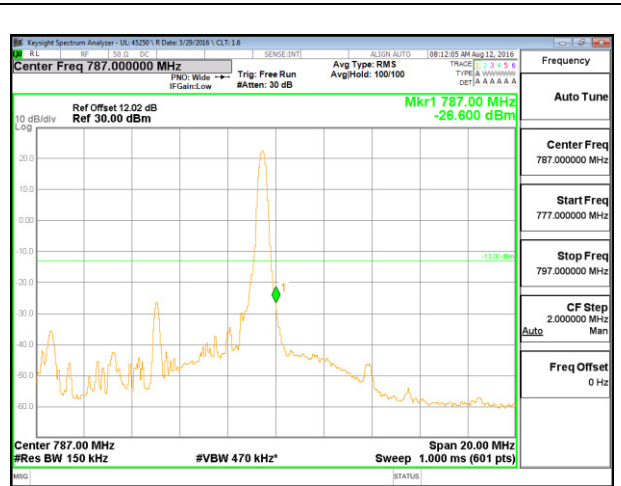

LTE B13 10MHz QPSK High Channel 1RB