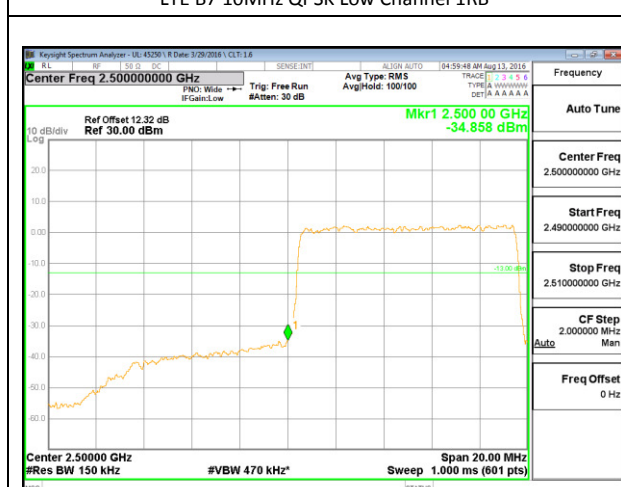

LTE B5 10MHz QPSK High Channel 1RB

LTE B5 10MHz QPSK Low Channel FRB

LTE B5 10MHz QPSK High Channel FRB

LTE B5 10MHz 16QAM Low Channel 1RB

LTE B5 10MHz 16QAM High Channel 1RB

**LTE Band 7**

LTE B7 5MHz QPSK Low Channel 1RB

LTE B7 5MHz QPSK High Channel 1RB

LTE B7 5MHz QPSK Low Channel FRB

LTE B7 5MHz QPSK High Channel FRB

LTE B7 5MHz 16QAM Low Channel 1RB

LTE B7 5MHz 16QAM High Channel 1RB

LTE B7 5MHz 16QAM Low Channel FRB

LTE B7 5MHz 16QAM High Channel FRB

LTE B7 10MHz QPSK Low Channel 1RB

LTE B7 10MHz QPSK High Channel 1RB

LTE B7 10MHz QPSK Low Channel FRB

LTE B7 10MHz QPSK High Channel FRB

LTE B7 10MHz 16QAM Low Channel 1RB

LTE B7 10MHz 16QAM High Channel 1RB

LTE B7 10MHz 16QAM Low Channel FRB

LTE B7 10MHz 16QAM High Channel FRB

LTE B7 15MHz QPSK Low Channel 1RB

LTE B7 15MHz QPSK High Channel 1RB

LTE B7 15MHz QPSK Low Channel FRB

LTE B7 15MHz QPSK High Channel FRB