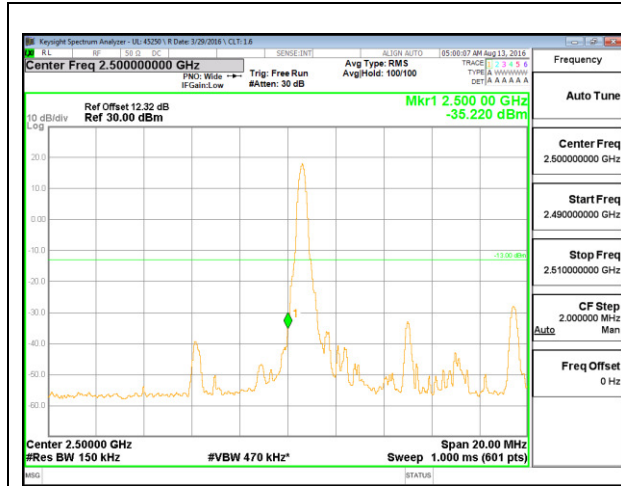

LTE B7 5MHz QPSK High Channel 1RB

LTE B7 5MHz QPSK Low Channel FRB

LTE B7 5MHz QPSK High Channel FRB

LTE B7 5MHz 16QAM Low Channel 1RB

LTE B7 5MHz 16QAM High Channel 1RB

LTE B7 5MHz 16QAM Low Channel FRB

LTE B7 5MHz 16QAM High Channel FRB

LTE B7 10MHz QPSK Low Channel 1RB

LTE B7 10MHz QPSK High Channel 1RB

LTE B7 10MHz QPSK Low Channel FRB

LTE B7 10MHz QPSK High Channel FRB

LTE B7 10MHz 16QAM Low Channel 1RB

LTE B7 10MHz 16QAM High Channel 1RB

LTE B7 10MHz 16QAM Low Channel FRB

LTE B7 10MHz 16QAM High Channel FRB

LTE B7 15MHz QPSK Low Channel 1RB

LTE B7 15MHz QPSK High Channel 1RB

LTE B7 15MHz QPSK Low Channel FRB

LTE B7 15MHz QPSK High Channel FRB