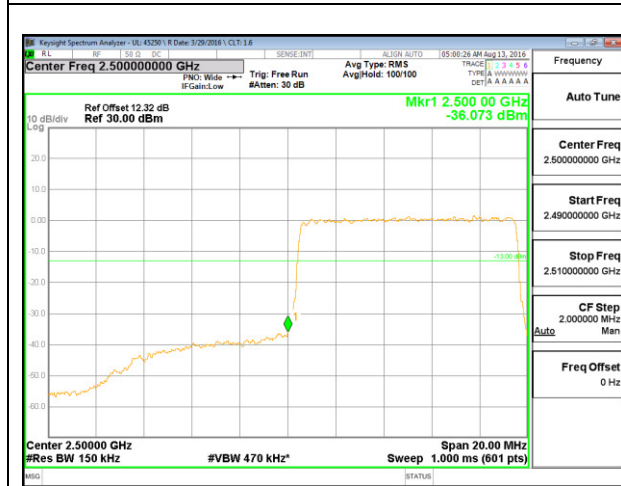

LTE B7 5MHz QPSK High Channel 1RB

LTE B7 5MHz QPSK Low Channel FRB

LTE B7 5MHz QPSK High Channel FRB

LTE B7 5MHz 16QAM Low Channel 1RB

LTE B7 5MHz 16QAM High Channel 1RB

LTE B7 5MHz 16QAM Low Channel FRB

LTE B7 5MHz 16QAM High Channel FRB

LTE B7 10MHz QPSK Low Channel 1RB

LTE B7 10MHz QPSK High Channel 1RB

LTE B7 10MHz QPSK Low Channel FRB

LTE B7 10MHz QPSK High Channel FRB

LTE B7 10MHz 16QAM Low Channel 1RB

LTE B7 10MHz 16QAM High Channel 1RB

LTE B7 10MHz 16QAM Low Channel FRB

LTE B7 10MHz 16QAM High Channel FRB

LTE B7 15MHz QPSK Low Channel 1RB

LTE B7 15MHz QPSK High Channel 1RB

LTE B7 15MHz QPSK Low Channel FRB

LTE B7 15MHz QPSK High Channel FRB

LTE B7 15MHz 16QAM Low Channel 1RB

LTE B7 15MHz 16QAM High Channel 1RB

LTE B7 15MHz 16QAM Low Channel FRB

LTE B7 15MHz 16QAM High Channel FRB

LTE B7 20MHz QPSK Low Channel 1RB

LTE B7 20MHz QPSK High Channel 1RB