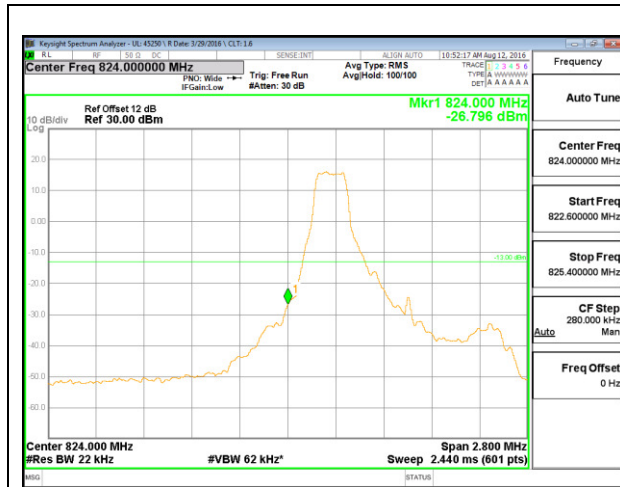

LTE Band 26-Part 22

LTE B26 1.4MHz QPSK Low Channel 1RB