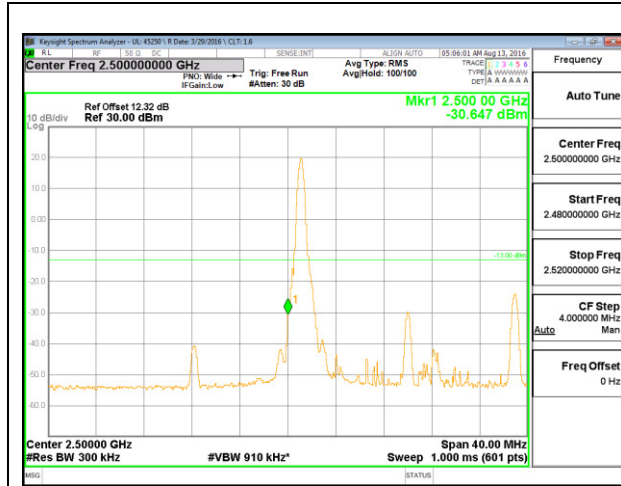

LTE B7 10MHz 16QAM Low Channel FRB

LTE B7 10MHz 16QAM High Channel FRB

LTE B7 15MHz QPSK Low Channel 1RB

LTE B7 15MHz QPSK High Channel 1RB

LTE B7 15MHz QPSK Low Channel FRB

LTE B7 15MHz QPSK High Channel FRB

LTE B7 15MHz 16QAM Low Channel 1RB

LTE B7 15MHz 16QAM High Channel 1RB

LTE B7 15MHz 16QAM Low Channel FRB

LTE B7 15MHz 16QAM High Channel FRB

LTE B7 20MHz QPSK Low Channel 1RB

LTE B7 20MHz QPSK High Channel 1RB

LTE B7 20MHz QPSK Low Channel FRB

LTE B7 20MHz QPSK High Channel FRB

LTE B7 20MHz 16QAM Low Channel 1RB

LTE B7 20MHz 16QAM High Channel 1RB

**LTE Band 13**

LTE B13 5MHz QPSK Low Channel 1RB

LTE B13 5MHz QPSK High Channel 1RB