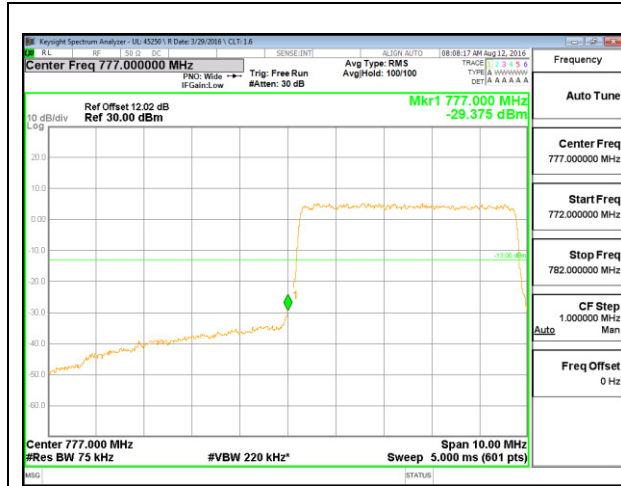

LTE B7 20MHz QPSK Low Channel FRB

LTE B7 20MHz QPSK High Channel FRB

LTE B7 20MHz 16QAM Low Channel 1RB

LTE B7 20MHz 16QAM High Channel 1RB

**LTE Band 13**

LTE B13 5MHz QPSK Low Channel 1RB

LTE B13 5MHz QPSK High Channel 1RB

LTE B13 5MHz QPSK Low Channel FRB

LTE B13 5MHz QPSK High Channel FRB

LTE B13 5MHz 16QAM Low Channel 1RB

LTE B13 5MHz 16QAM High Channel 1RB

LTE B13 5MHz 16QAM Low Channel FRB

LTE B13 5MHz 16QAM High Channel FRB

LTE B13 10MHz QPSK Low Channel 1RB

LTE B13 10MHz QPSK High Channel 1RB

LTE B13 10MHz QPSK Low Channel FRB

LTE B13 10MHz QPSK High Channel FRB

LTE B13 10MHz 16QAM Low Channel 1RB

LTE B13 10MHz 16QAM High Channel 1RB