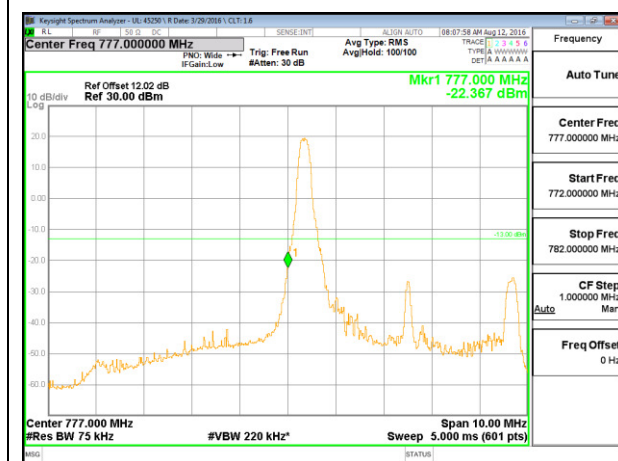

LTE B13 5MHz 16QAM Low Channel 1RB