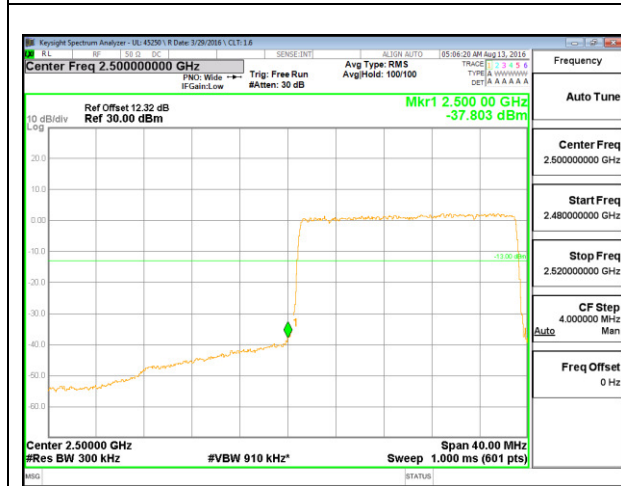

LTE B7 10MHz 16QAM Low Channel FRB

LTE B7 10MHz 16QAM High Channel FRB

LTE B7 15MHz QPSK Low Channel 1RB

LTE B7 15MHz QPSK High Channel 1RB

LTE B7 15MHz QPSK Low Channel FRB

LTE B7 15MHz QPSK High Channel FRB

LTE B7 15MHz 16QAM Low Channel 1RB

LTE B7 15MHz 16QAM High Channel 1RB

LTE B7 15MHz 16QAM Low Channel FRB

LTE B7 15MHz 16QAM High Channel FRB

LTE B7 20MHz QPSK Low Channel 1RB

LTE B7 20MHz QPSK High Channel 1RB

LTE B7 20MHz QPSK Low Channel FRB

LTE B7 20MHz QPSK High Channel FRB

LTE B7 20MHz 16QAM Low Channel 1RB

LTE B7 20MHz 16QAM High Channel 1RB

**LTE Band 13**

LTE B13 5MHz QPSK Low Channel 1RB

LTE B13 5MHz QPSK High Channel 1RB