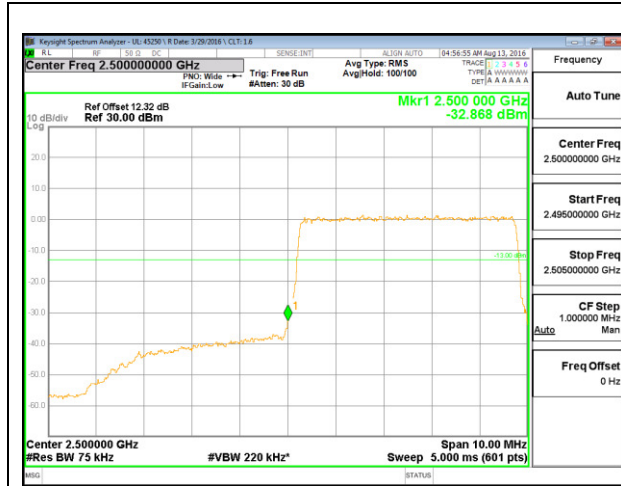

LTE B5 10MHz QPSK High Channel 1RB

LTE B5 10MHz QPSK Low Channel FRB

LTE B5 10MHz QPSK High Channel FRB

LTE B5 10MHz 16QAM Low Channel 1RB

LTE B5 10MHz 16QAM High Channel 1RB

**LTE Band 7**

LTE B7 5MHz QPSK Low Channel 1RB

LTE B7 5MHz QPSK High Channel 1RB

LTE B7 5MHz QPSK Low Channel FRB

LTE B7 5MHz QPSK High Channel FRB

LTE B7 5MHz 16QAM Low Channel 1RB

LTE B7 5MHz 16QAM High Channel 1RB

LTE B7 5MHz 16QAM Low Channel FRB

LTE B7 5MHz 16QAM High Channel FRB

LTE B7 10MHz QPSK Low Channel 1RB

LTE B7 10MHz QPSK High Channel 1RB

LTE B7 10MHz QPSK Low Channel FRB

LTE B7 10MHz QPSK High Channel FRB

LTE B7 10MHz 16QAM Low Channel 1RB

LTE B7 10MHz 16QAM High Channel 1RB

LTE B7 10MHz 16QAM Low Channel FRB

LTE B7 10MHz 16QAM High Channel FRB

LTE B7 15MHz QPSK Low Channel 1RB

LTE B7 15MHz QPSK High Channel 1RB

LTE B7 15MHz QPSK Low Channel FRB

LTE B7 15MHz QPSK High Channel FRB