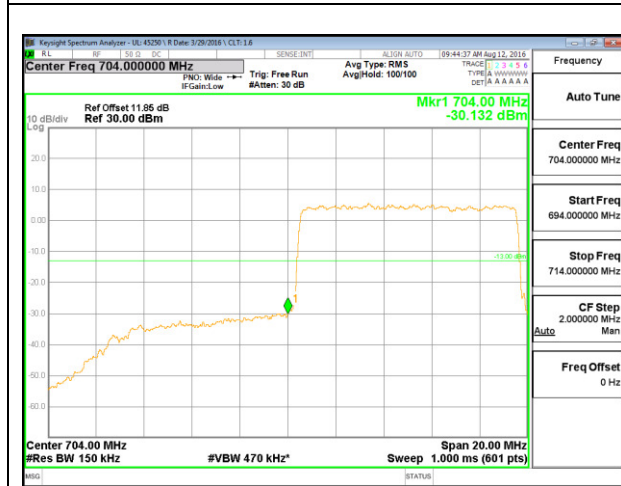

LTE B17 5MHz 16QAM Low Channel 1RB

LTE B17 5MHz 16QAM High Channel 1RB

LTE B17 5MHz 16QAM Low Channel FRB

LTE B17 5MHz 16QAM High Channel FRB

LTE B17 10MHz QPSK Low Channel 1RB

LTE B17 10MHz QPSK High Channel 1RB

LTE B17 10MHz QPSK Low Channel FRB

LTE B17 10MHz QPSK High Channel FRB

LTE B17 10MHz 16QAM Low Channel 1RB

LTE B17 10MHz 16QAM High Channel 1RB

LTE B17 10MHz 16QAM Low Channel FRB

LTE B17 10MHz 16QAM High Channel FRB

**LTE Band 26-Part 22**

LTE B26 1.4MHz QPSK Low Channel 1RB

LTE B26 1.4MHz QPSK High Channel 1RB

LTE B26 1.4MHz QPSK Low Channel FRB

LTE B26 1.4MHz QPSK High Channel FRB

LTE B26 1.4MHz 16QAM Low Channel 1RB