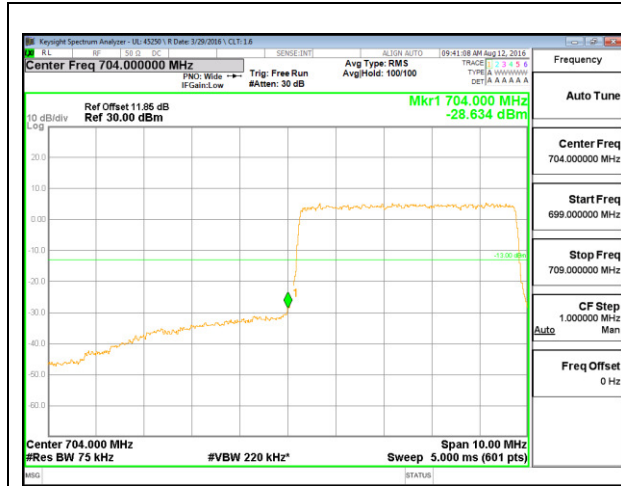

LTE B13 10MHz 16QAM Low Channel FRB

LTE B13 10MHz 16QAM High Channel FRB

**LTE Band 17**

LTE B17 5MHz QPSK Low Channel 1RB

LTE B17 5MHz QPSK High Channel 1RB

LTE B17 5MHz QPSK Low Channel FRB

LTE B17 5MHz QPSK High Channel FRB

LTE B17 5MHz 16QAM Low Channel 1RB

LTE B17 5MHz 16QAM High Channel 1RB

LTE B17 5MHz 16QAM Low Channel FRB

LTE B17 5MHz 16QAM High Channel FRB

LTE B17 10MHz QPSK Low Channel 1RB

LTE B17 10MHz QPSK High Channel 1RB