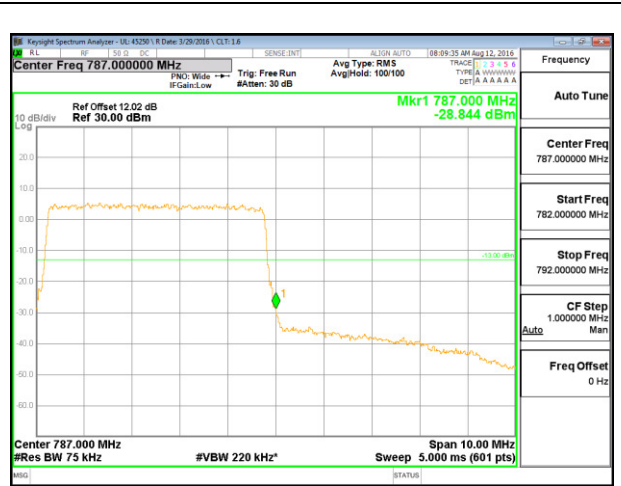

LTE B7 20MHz QPSK Low Channel FRB

LTE B7 20MHz QPSK High Channel FRB

LTE B7 20MHz 16QAM Low Channel 1RB

LTE B7 20MHz 16QAM High Channel 1RB

**LTE Band 13**

LTE B13 5MHz QPSK Low Channel 1RB

LTE B13 5MHz QPSK High Channel 1RB

LTE B13 5MHz QPSK Low Channel FRB

LTE B13 5MHz QPSK High Channel FRB

LTE B13 5MHz 16QAM Low Channel 1RB

LTE B13 5MHz 16QAM High Channel 1RB

LTE B13 5MHz 16QAM Low Channel FRB

LTE B13 5MHz 16QAM High Channel FRB

LTE B13 10MHz QPSK Low Channel 1RB

LTE B13 10MHz QPSK High Channel 1RB

LTE B13 10MHz QPSK Low Channel FRB

LTE B13 10MHz QPSK High Channel FRB

LTE B13 10MHz 16QAM Low Channel 1RB

LTE B13 10MHz 16QAM High Channel 1RB