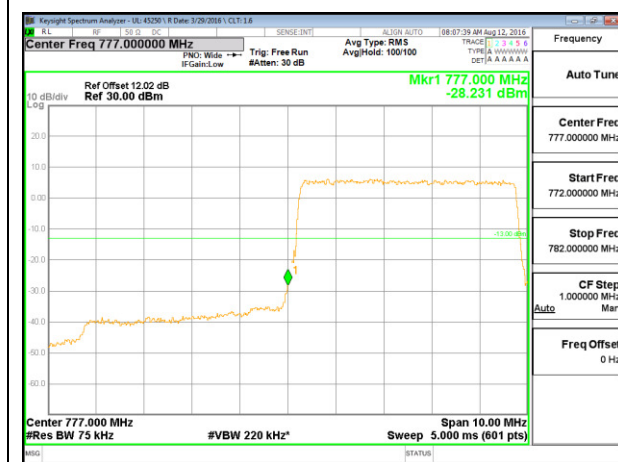

LTE B7 15MHz 16QAM Low Channel 1RB

LTE B7 15MHz 16QAM High Channel 1RB

LTE B7 15MHz 16QAM Low Channel FRB

LTE B7 15MHz 16QAM High Channel FRB

LTE B7 20MHz QPSK Low Channel 1RB

LTE B7 20MHz QPSK High Channel 1RB

LTE B7 20MHz QPSK Low Channel FRB

LTE B7 20MHz QPSK High Channel FRB

LTE B7 20MHz 16QAM Low Channel 1RB

LTE B7 20MHz 16QAM High Channel 1RB

**LTE Band 13**

LTE B13 5MHz QPSK Low Channel 1RB

LTE B13 5MHz QPSK High Channel 1RB

LTE B13 5MHz QPSK Low Channel FRB

LTE B13 5MHz QPSK High Channel FRB

LTE B13 5MHz 16QAM Low Channel 1RB

LTE B13 5MHz 16QAM High Channel 1RB

LTE B13 5MHz 16QAM Low Channel FRB

LTE B13 5MHz 16QAM High Channel FRB