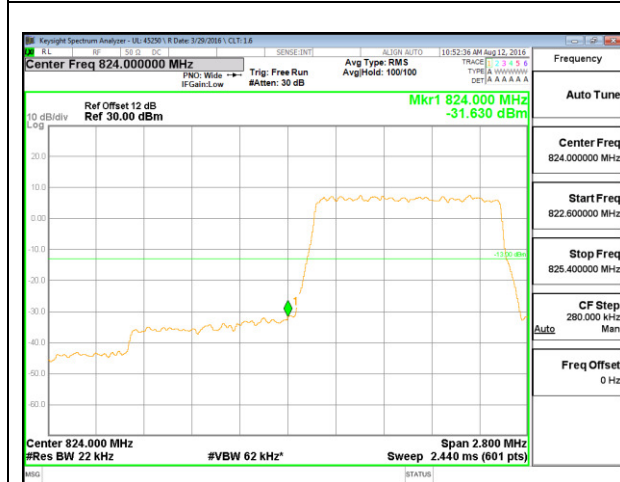

LTE B26 1.4MHz QPSK Low Channel FRB