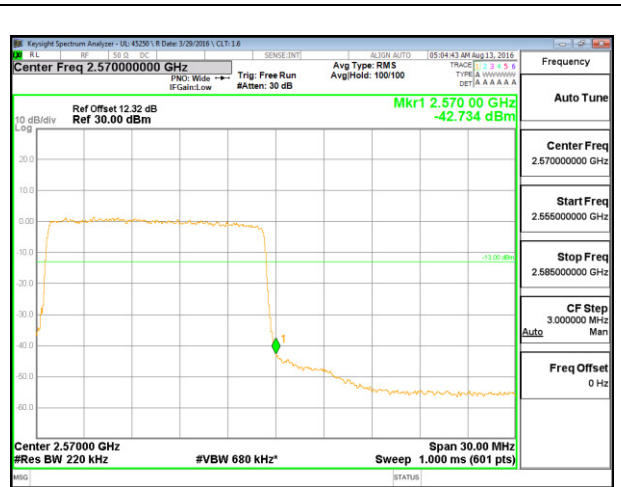

LTE B7 10MHz QPSK Low Channel 1RB

LTE B7 10MHz QPSK High Channel 1RB

LTE B7 10MHz QPSK Low Channel FRB

LTE B7 10MHz QPSK High Channel FRB

LTE B7 10MHz 16QAM Low Channel 1RB

LTE B7 10MHz 16QAM High Channel 1RB

LTE B7 10MHz 16QAM Low Channel FRB

LTE B7 10MHz 16QAM High Channel FRB

LTE B7 15MHz QPSK Low Channel 1RB

LTE B7 15MHz QPSK High Channel 1RB

LTE B7 15MHz QPSK Low Channel FRB

LTE B7 15MHz QPSK High Channel FRB

LTE B7 15MHz 16QAM Low Channel 1RB

LTE B7 15MHz 16QAM High Channel 1RB

LTE B7 15MHz 16QAM Low Channel FRB

LTE B7 15MHz 16QAM High Channel FRB

LTE B7 20MHz QPSK Low Channel 1RB

LTE B7 20MHz QPSK High Channel 1RB