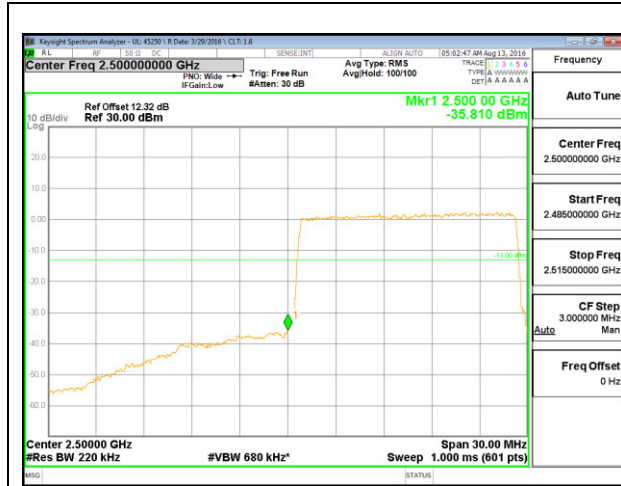

LTE B7 10MHz QPSK Low Channel 1RB

LTE B7 10MHz QPSK High Channel 1RB

LTE B7 10MHz QPSK Low Channel FRB

LTE B7 10MHz QPSK High Channel FRB

LTE B7 10MHz 16QAM Low Channel 1RB

LTE B7 10MHz 16QAM High Channel 1RB

LTE B7 10MHz 16QAM Low Channel FRB

LTE B7 10MHz 16QAM High Channel FRB

LTE B7 15MHz QPSK Low Channel 1RB

LTE B7 15MHz QPSK High Channel 1RB

LTE B7 15MHz QPSK Low Channel FRB

LTE B7 15MHz QPSK High Channel FRB

LTE B7 15MHz 16QAM Low Channel 1RB

LTE B7 15MHz 16QAM High Channel 1RB

LTE B7 15MHz 16QAM Low Channel FRB

LTE B7 15MHz 16QAM High Channel FRB

LTE B7 20MHz QPSK Low Channel 1RB

LTE B7 20MHz QPSK High Channel 1RB