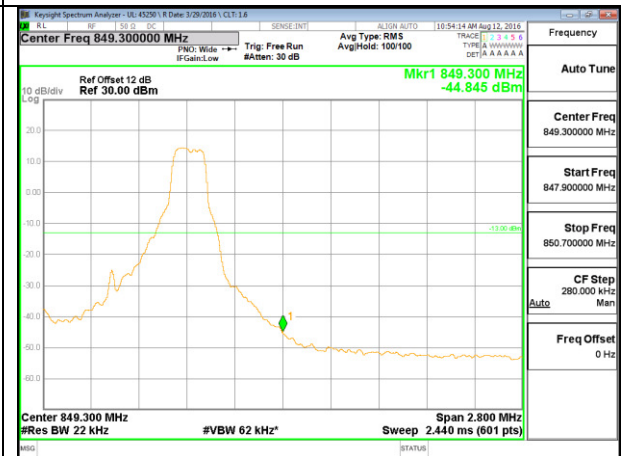

**LTE Band 26-Part 22**

LTE B26 1.4MHz QPSK Low Channel 1RB

LTE B26 1.4MHz QPSK High Channel 1RB

LTE B26 1.4MHz QPSK Low Channel FRB

LTE B26 1.4MHz QPSK High Channel FRB

LTE B26 1.4MHz 16QAM Low Channel 1RB

LTE B26 1.4MHz 16QAM High Channel 1RB