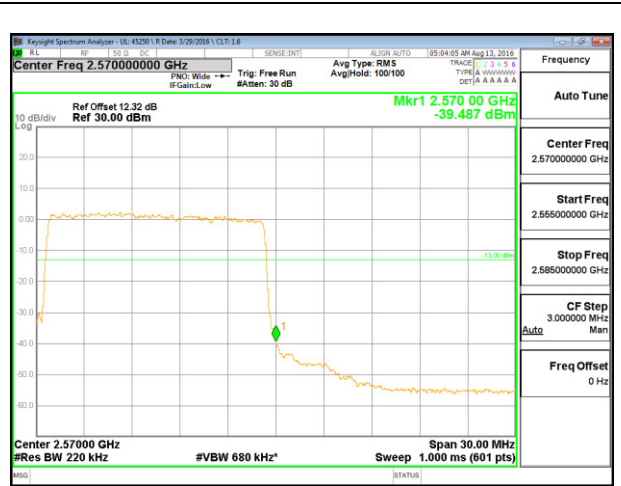

LTE B7 10MHz QPSK Low Channel 1RB

LTE B7 10MHz QPSK High Channel 1RB

LTE B7 10MHz QPSK Low Channel FRB

LTE B7 10MHz QPSK High Channel FRB

LTE B7 10MHz 16QAM Low Channel 1RB

LTE B7 10MHz 16QAM High Channel 1RB

LTE B7 10MHz 16QAM Low Channel FRB

LTE B7 10MHz 16QAM High Channel FRB

LTE B7 15MHz QPSK Low Channel 1RB

LTE B7 15MHz QPSK High Channel 1RB

LTE B7 15MHz QPSK Low Channel FRB

LTE B7 15MHz QPSK High Channel FRB

LTE B7 15MHz 16QAM Low Channel 1RB

LTE B7 15MHz 16QAM High Channel 1RB

LTE B7 15MHz 16QAM Low Channel FRB

LTE B7 15MHz 16QAM High Channel FRB

LTE B7 20MHz QPSK Low Channel 1RB

LTE B7 20MHz QPSK High Channel 1RB