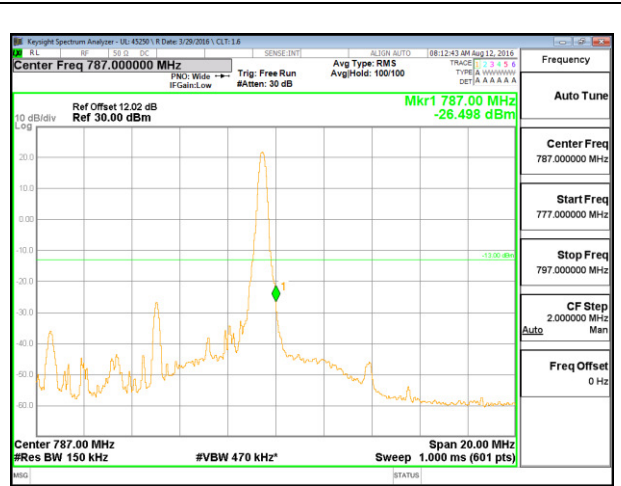

LTE B13 10MHz QPSK Low Channel 1RB

LTE B13 10MHz QPSK High Channel 1RB

LTE B13 10MHz QPSK Low Channel FRB

LTE B13 10MHz QPSK High Channel FRB

LTE B13 10MHz 16QAM Low Channel 1RB

LTE B13 10MHz 16QAM High Channel 1RB

LTE B13 10MHz 16QAM Low Channel FRB

LTE B13 10MHz 16QAM High Channel FRB

**LTE Band 17**

LTE B17 5MHz QPSK Low Channel 1RB

LTE B17 5MHz QPSK High Channel 1RB

LTE B17 5MHz QPSK Low Channel FRB

LTE B17 5MHz QPSK High Channel FRB