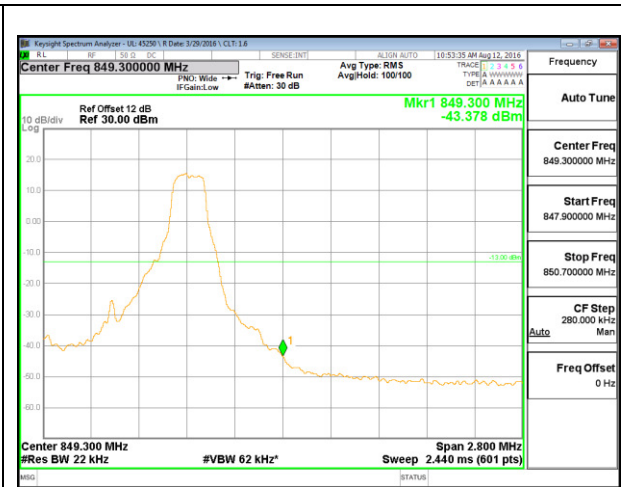

LTE B26 1.4MHz QPSK High Channel 1RB