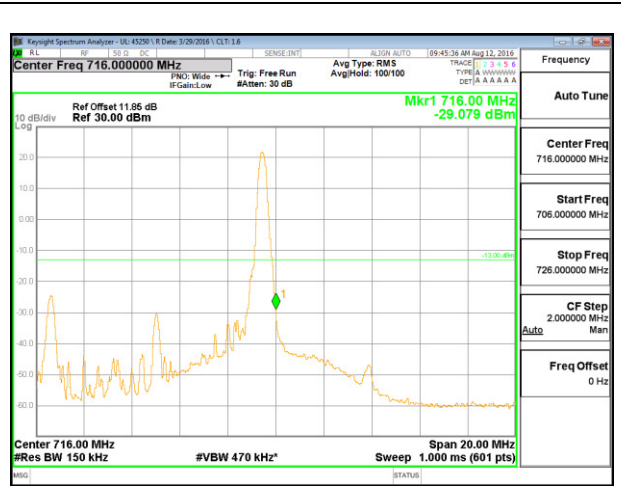

LTE B17 10MHz 16QAM High Channel 1RB