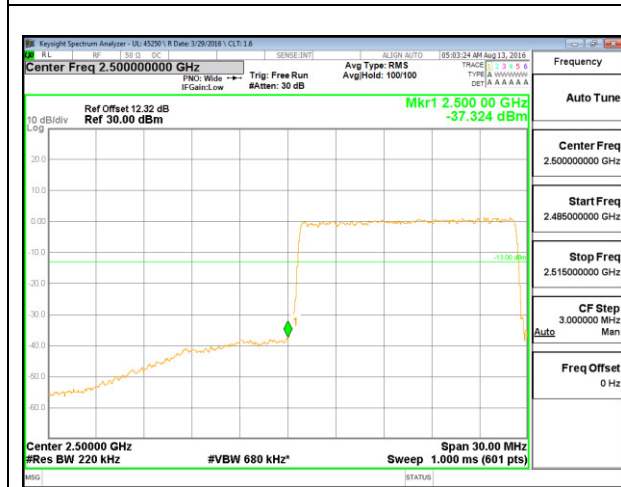

LTE B7 10MHz QPSK Low Channel 1RB

LTE B7 10MHz QPSK High Channel 1RB

LTE B7 10MHz QPSK Low Channel FRB

LTE B7 10MHz QPSK High Channel FRB

LTE B7 10MHz 16QAM Low Channel 1RB

LTE B7 10MHz 16QAM High Channel 1RB

LTE B7 10MHz 16QAM Low Channel FRB

LTE B7 10MHz 16QAM High Channel FRB

LTE B7 15MHz QPSK Low Channel 1RB

LTE B7 15MHz QPSK High Channel 1RB

LTE B7 15MHz QPSK Low Channel FRB

LTE B7 15MHz QPSK High Channel FRB

LTE B7 15MHz 16QAM Low Channel 1RB

LTE B7 15MHz 16QAM High Channel 1RB

LTE B7 15MHz 16QAM Low Channel FRB

LTE B7 15MHz 16QAM High Channel FRB

LTE B7 20MHz QPSK Low Channel 1RB

LTE B7 20MHz QPSK High Channel 1RB