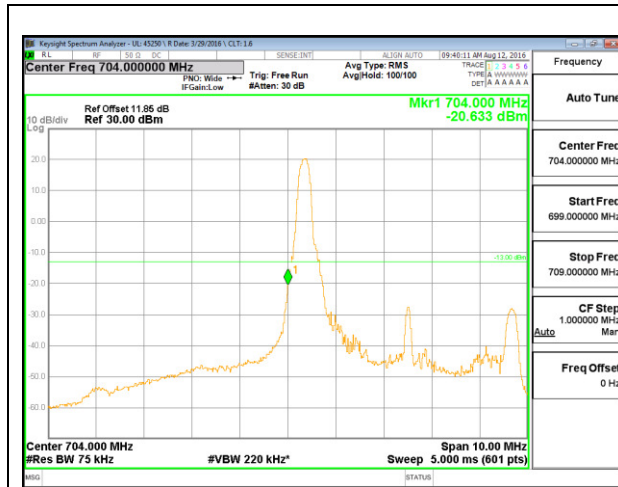

LTE B13 10MHz QPSK Low Channel 1RB

LTE B13 10MHz QPSK High Channel 1RB

LTE B13 10MHz QPSK Low Channel FRB

LTE B13 10MHz QPSK High Channel FRB

LTE B13 10MHz 16QAM Low Channel 1RB

LTE B13 10MHz 16QAM High Channel 1RB

LTE B13 10MHz 16QAM Low Channel FRB

LTE B13 10MHz 16QAM High Channel FRB

**LTE Band 17**

LTE B17 5MHz QPSK Low Channel 1RB

LTE B17 5MHz QPSK High Channel 1RB

LTE B17 5MHz QPSK Low Channel FRB

LTE B17 5MHz QPSK High Channel FRB