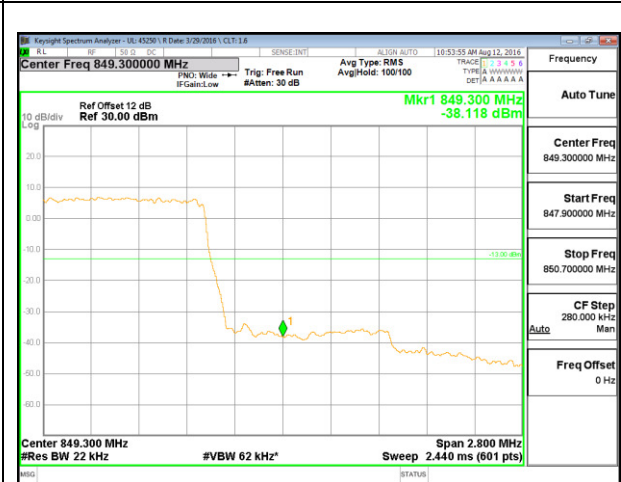

LTE B17 10MHz QPSK Low Channel FRB

LTE B17 10MHz QPSK High Channel FRB

LTE B17 10MHz 16QAM Low Channel 1RB

LTE B17 10MHz 16QAM High Channel 1RB

LTE B17 10MHz 16QAM Low Channel FRB

LTE B17 10MHz 16QAM High Channel FRB

**LTE Band 26-Part 22**

LTE B26 1.4MHz QPSK Low Channel 1RB

LTE B26 1.4MHz QPSK High Channel 1RB

LTE B26 1.4MHz QPSK Low Channel FRB

LTE B26 1.4MHz QPSK High Channel FRB

LTE B26 1.4MHz 16QAM Low Channel 1RB

LTE B26 1.4MHz 16QAM High Channel 1RB