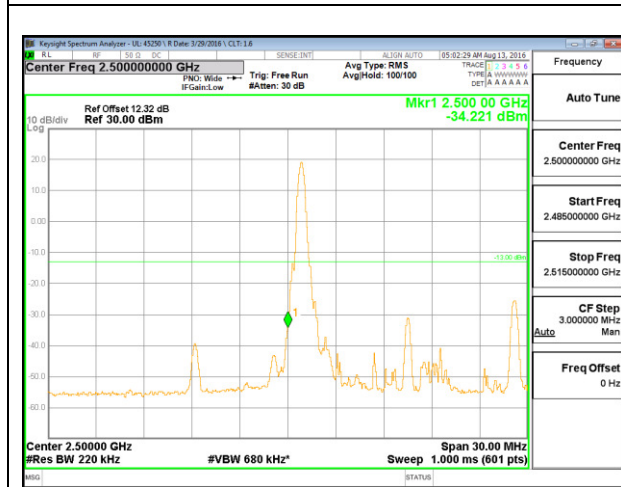

LTE B7 5MHz QPSK High Channel 1RB

LTE B7 5MHz QPSK Low Channel FRB

LTE B7 5MHz QPSK High Channel FRB

LTE B7 5MHz 16QAM Low Channel 1RB

LTE B7 5MHz 16QAM High Channel 1RB

LTE B7 5MHz 16QAM Low Channel FRB

LTE B7 5MHz 16QAM High Channel FRB

LTE B7 10MHz QPSK Low Channel 1RB

LTE B7 10MHz QPSK High Channel 1RB

LTE B7 10MHz QPSK Low Channel FRB

LTE B7 10MHz QPSK High Channel FRB

LTE B7 10MHz 16QAM Low Channel 1RB

LTE B7 10MHz 16QAM High Channel 1RB

LTE B7 10MHz 16QAM Low Channel FRB

LTE B7 10MHz 16QAM High Channel FRB

LTE B7 15MHz QPSK Low Channel 1RB

LTE B7 15MHz QPSK High Channel 1RB

LTE B7 15MHz QPSK Low Channel FRB

LTE B7 15MHz QPSK High Channel FRB