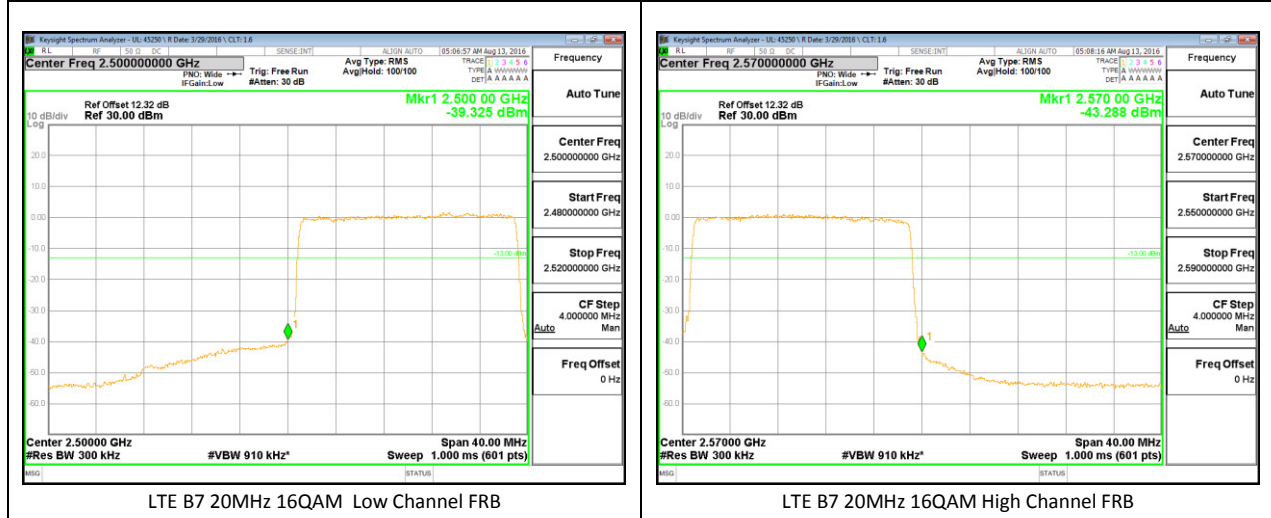

LTE B7 15MHz 16QAM Low Channel 1RB

LTE B7 15MHz 16QAM High Channel 1RB

LTE B7 15MHz 16QAM Low Channel FRB

LTE B7 15MHz 16QAM High Channel FRB

LTE B7 20MHz QPSK Low Channel 1RB

LTE B7 20MHz QPSK High Channel 1RB

LTE B7 20MHz QPSK Low Channel FRB

LTE B7 20MHz QPSK High Channel FRB

LTE B7 20MHz 16QAM Low Channel 1RB

LTE B7 20MHz 16QAM High Channel 1RB

**LTE Band 13**

LTE B13 5MHz QPSK Low Channel 1RB

LTE B13 5MHz QPSK High Channel 1RB

LTE B13 5MHz QPSK Low Channel FRB

LTE B13 5MHz QPSK High Channel FRB

LTE B13 5MHz 16QAM Low Channel 1RB

LTE B13 5MHz 16QAM High Channel 1RB

LTE B13 5MHz 16QAM Low Channel FRB

LTE B13 5MHz 16QAM High Channel FRB

LTE B13 10MHz QPSK Low Channel 1RB

LTE B13 10MHz QPSK High Channel 1RB

LTE B13 10MHz QPSK Low Channel FRB

LTE B13 10MHz QPSK High Channel FRB

LTE B13 10MHz 16QAM Low Channel 1RB

LTE B13 10MHz 16QAM High Channel 1RB