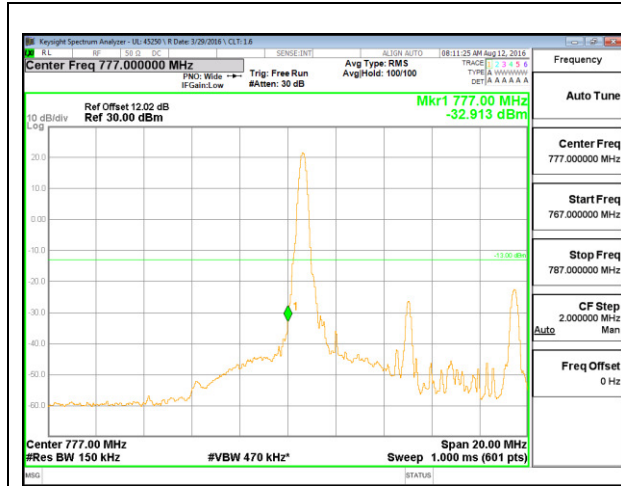

LTE B13 10MHz QPSK Low Channel 1RB

LTE B13 10MHz QPSK High Channel 1RB

LTE B13 10MHz QPSK Low Channel FRB

LTE B13 10MHz QPSK High Channel FRB

LTE B13 10MHz 16QAM Low Channel 1RB

LTE B13 10MHz 16QAM High Channel 1RB

LTE B13 10MHz 16QAM Low Channel FRB

LTE B13 10MHz 16QAM High Channel FRB

**LTE Band 17**

LTE B17 5MHz QPSK Low Channel 1RB

LTE B17 5MHz QPSK High Channel 1RB

LTE B17 5MHz QPSK Low Channel FRB

LTE B17 5MHz QPSK High Channel FRB