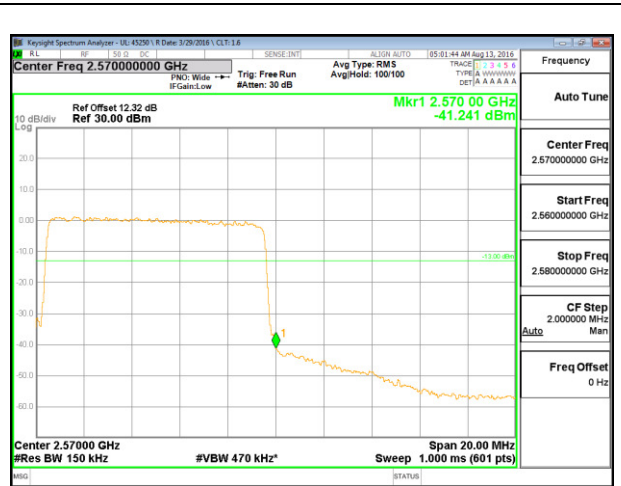

LTE B7 5MHz QPSK High Channel 1RB

LTE B7 5MHz QPSK Low Channel FRB

LTE B7 5MHz QPSK High Channel FRB

LTE B7 5MHz 16QAM Low Channel 1RB

LTE B7 5MHz 16QAM High Channel 1RB

LTE B7 5MHz 16QAM Low Channel FRB

LTE B7 5MHz 16QAM High Channel FRB

LTE B7 10MHz QPSK Low Channel 1RB

LTE B7 10MHz QPSK High Channel 1RB

LTE B7 10MHz QPSK Low Channel FRB

LTE B7 10MHz QPSK High Channel FRB

LTE B7 10MHz 16QAM Low Channel 1RB

LTE B7 10MHz 16QAM High Channel 1RB

LTE B7 10MHz 16QAM Low Channel FRB

LTE B7 10MHz 16QAM High Channel FRB

LTE B7 15MHz QPSK Low Channel 1RB

LTE B7 15MHz QPSK High Channel 1RB

LTE B7 15MHz QPSK Low Channel FRB

LTE B7 15MHz QPSK High Channel FRB