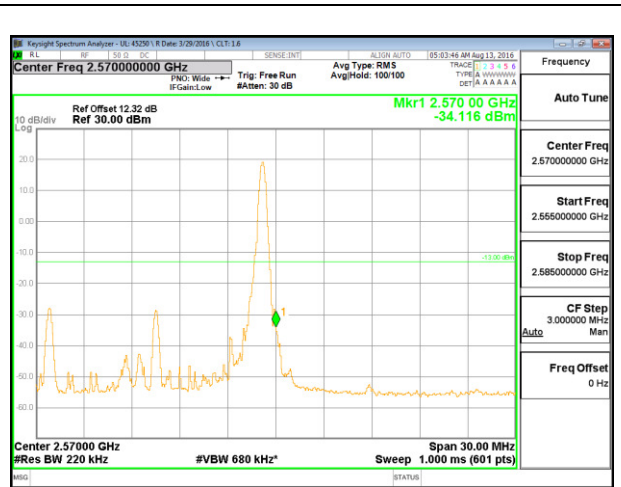

LTE B7 5MHz QPSK High Channel 1RB

LTE B7 5MHz QPSK Low Channel FRB

LTE B7 5MHz QPSK High Channel FRB

LTE B7 5MHz 16QAM Low Channel 1RB

LTE B7 5MHz 16QAM High Channel 1RB

LTE B7 5MHz 16QAM Low Channel FRB

LTE B7 5MHz 16QAM High Channel FRB

LTE B7 10MHz QPSK Low Channel 1RB

LTE B7 10MHz QPSK High Channel 1RB

LTE B7 10MHz QPSK Low Channel FRB

LTE B7 10MHz QPSK High Channel FRB

LTE B7 10MHz 16QAM Low Channel 1RB

LTE B7 10MHz 16QAM High Channel 1RB

LTE B7 10MHz 16QAM Low Channel FRB

LTE B7 10MHz 16QAM High Channel FRB

LTE B7 15MHz QPSK Low Channel 1RB

LTE B7 15MHz QPSK High Channel 1RB

LTE B7 15MHz QPSK Low Channel FRB

LTE B7 15MHz QPSK High Channel FRB