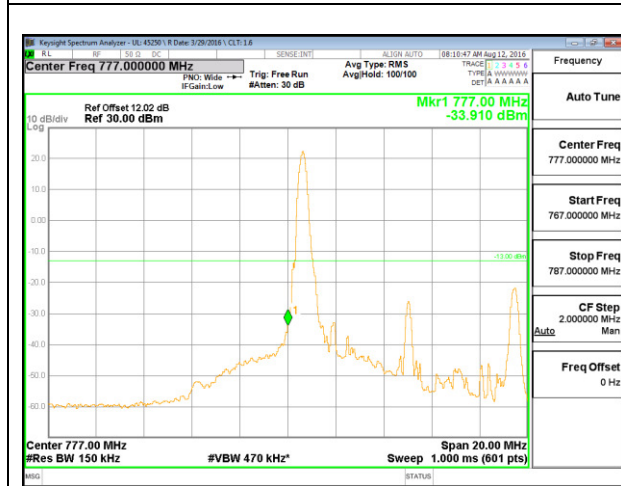

LTE B13 5MHz QPSK Low Channel FRB

LTE B13 5MHz QPSK High Channel FRB

LTE B13 5MHz 16QAM Low Channel 1RB

LTE B13 5MHz 16QAM High Channel 1RB

LTE B13 5MHz 16QAM Low Channel FRB

LTE B13 5MHz 16QAM High Channel FRB

LTE B13 10MHz QPSK Low Channel 1RB

LTE B13 10MHz QPSK High Channel 1RB

LTE B13 10MHz QPSK Low Channel FRB

LTE B13 10MHz QPSK High Channel FRB

LTE B13 10MHz 16QAM Low Channel 1RB

LTE B13 10MHz 16QAM High Channel 1RB