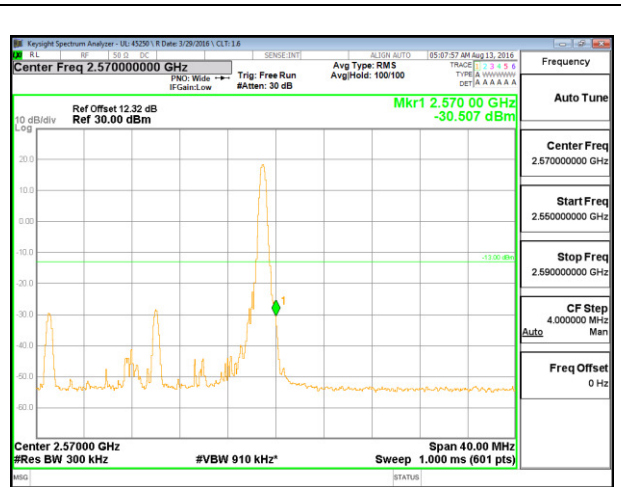

LTE B7 10MHz 16QAM Low Channel FRB

LTE B7 10MHz 16QAM High Channel FRB

LTE B7 15MHz QPSK Low Channel 1RB

LTE B7 15MHz QPSK High Channel 1RB

LTE B7 15MHz QPSK Low Channel FRB

LTE B7 15MHz QPSK High Channel FRB

LTE B7 15MHz 16QAM Low Channel 1RB

LTE B7 15MHz 16QAM High Channel 1RB

LTE B7 15MHz 16QAM Low Channel FRB

LTE B7 15MHz 16QAM High Channel FRB

LTE B7 20MHz QPSK Low Channel 1RB

LTE B7 20MHz QPSK High Channel 1RB

LTE B7 20MHz QPSK Low Channel FRB

LTE B7 20MHz QPSK High Channel FRB

LTE B7 20MHz 16QAM Low Channel 1RB

LTE B7 20MHz 16QAM High Channel 1RB

**LTE Band 13**

LTE B13 5MHz QPSK Low Channel 1RB

LTE B13 5MHz QPSK High Channel 1RB