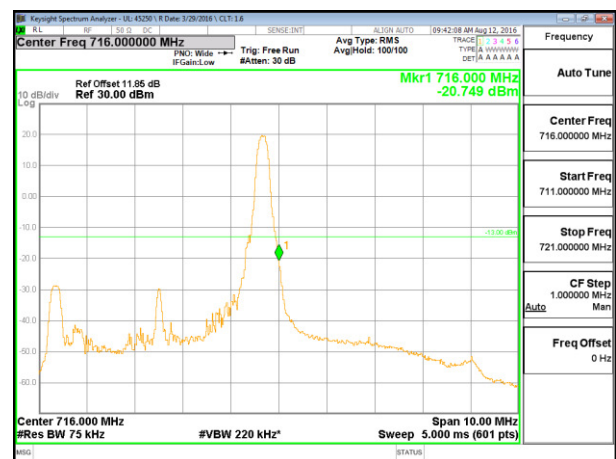

LTE B17 5MHz 16QAM High Channel 1RB