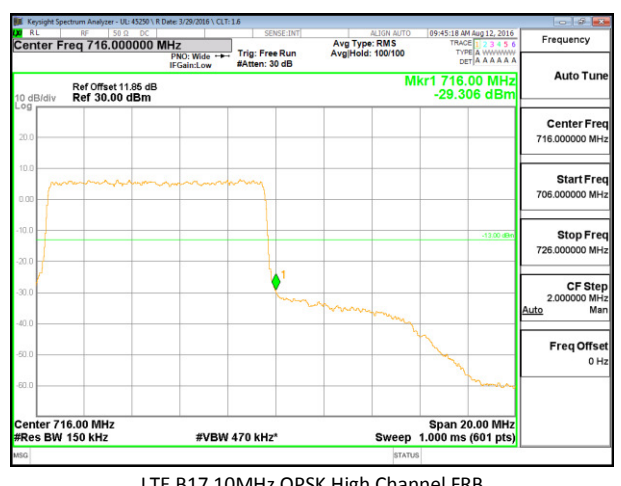

LTE B13 10MHz 16QAM Low Channel FRB

LTE B13 10MHz 16QAM High Channel FRB

**LTE Band 17**

LTE B17 5MHz QPSK Low Channel 1RB

LTE B17 5MHz QPSK High Channel 1RB

LTE B17 5MHz QPSK Low Channel FRB

LTE B17 5MHz QPSK High Channel FRB

LTE B17 5MHz 16QAM Low Channel 1RB

LTE B17 5MHz 16QAM High Channel 1RB

LTE B17 5MHz 16QAM Low Channel FRB

LTE B17 5MHz 16QAM High Channel FRB

LTE B17 10MHz QPSK Low Channel 1RB

LTE B17 10MHz QPSK High Channel 1RB

LTE B17 10MHz QPSK Low Channel FRB

LTE B17 10MHz QPSK High Channel FRB

LTE B17 10MHz 16QAM Low Channel 1RB

LTE B17 10MHz 16QAM High Channel 1RB

LTE B17 10MHz 16QAM Low Channel FRB

LTE B17 10MHz 16QAM High Channel FRB