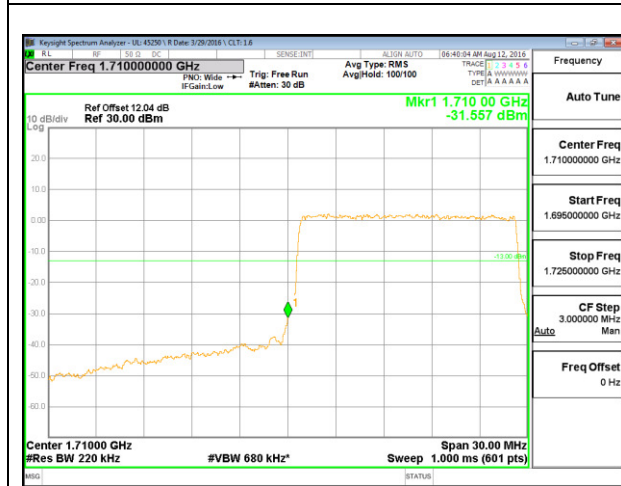

LTE B4 10MHz QPSK High Channel 1RB

LTE B4 10MHz QPSK Low Channel FRB

LTE B4 10MHz QPSK High Channel FRB

LTE B4 10MHz 16QAM Low Channel 1RB

LTE B4 10MHz 16QAM High Channel 1RB

LTE B4 10MHz 16QAM Low Channel FRB

LTE B4 10MHz 16QAM High Channel FRB

LTE B4 15MHz QPSK Low Channel 1RB

LTE B4 15MHz QPSK High Channel 1RB

LTE B4 15MHz QPSK Low Channel FRB

LTE B4 15MHz QPSK High Channel FRB

LTE B4 15MHz 16QAM Low Channel 1RB

LTE B4 15MHz 16QAM High Channel 1RB

LTE B4 15MHz 16QAM Low Channel FRB

LTE B4 15MHz 16QAM High Channel FRB

LTE B4 20MHz QPSK Low Channel 1RB

LTE B4 20MHz QPSK High Channel 1RB

LTE B4 20MHz QPSK Low Channel FRB