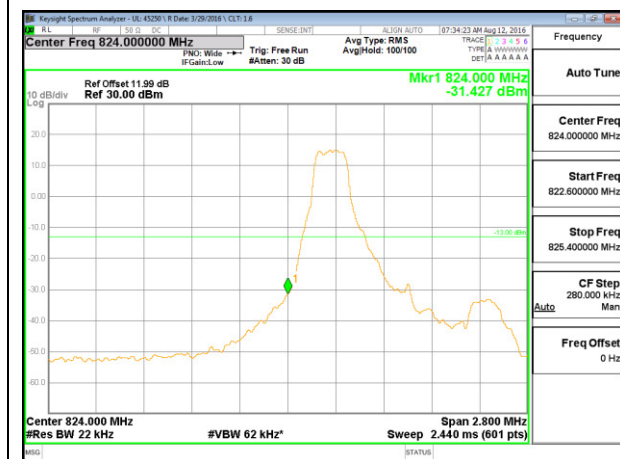

LTE B4 15MHz 16QAM High Channel 1RB

LTE B4 15MHz 16QAM Low Channel FRB

LTE B4 15MHz 16QAM High Channel FRB

LTE B4 20MHz QPSK Low Channel 1RB

LTE B4 20MHz QPSK High Channel 1RB

LTE B4 20MHz QPSK Low Channel FRB

LTE B4 20MHz QPSK High Channel FRB

LTE B4 20MHz 16QAM Low Channel 1RB

LTE B4 20MHz 16QAM High Channel 1RB

LTE B4 20MHz 16QAM Low Channel FRB

LTE B4 20MHz 16QAM High Channel FRB

LTE Band 5

LTE B5 1.4MHz QPSK Low Channel 1RB

LTE B5 1.4MHz QPSK High Channel 1RB

LTE B5 1.4MHz QPSK Low Channel FRB

LTE B5 1.4MHz QPSK High Channel FRB

LTE B5 1.4MHz 16QAM Low Channel 1RB

LTE B5 1.4MHz 16QAM High Channel 1RB

LTE B5 1.4MHz 16QAM Low Channel FRB