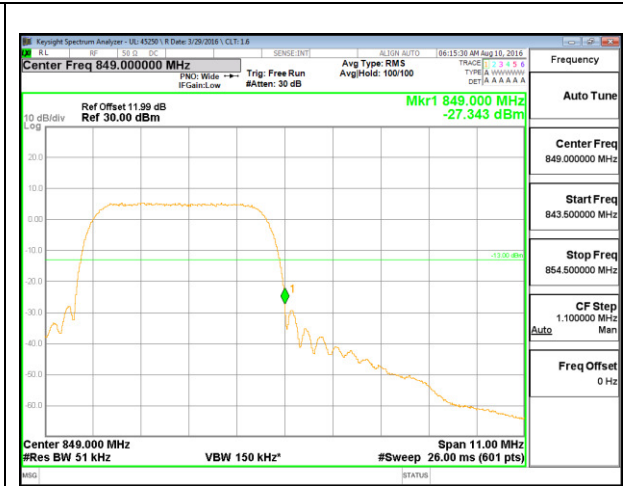

B2 HSDPA High Channel

B4 REL99 Low Channel

B4 REL99 High Channel

B4 HSDPA Low Channel

B4 HSDPA High Channel

B5 REL99 Low Channel

B5 REL99 High Channel

B5 HSDPA Low Channel

B5 HSDPA High Channel

LTE Band 4

LTE B4 1.4MHz QPSK Low Channel 1RB

LTE B4 1.4MHz QPSK High Channel 1RB

LTE B4 1.4MHz QPSK Low Channel FRB

LTE B4 1.4MHz QPSK High Channel FRB

LTE B4 1.4MHz 16QAM Low Channel 1RB