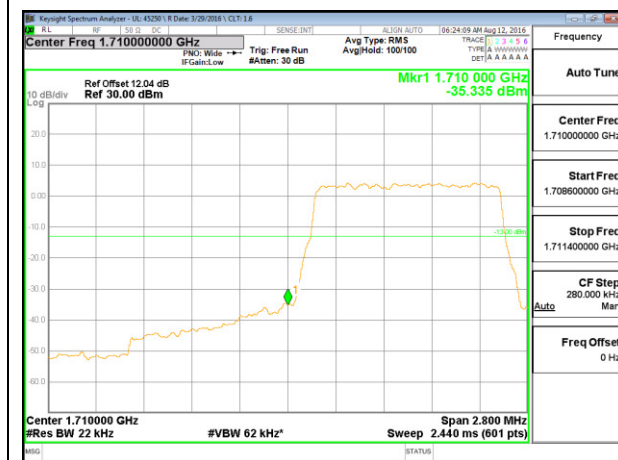

B2 HSDPA High Channel

B4 REL99 Low Channel

B4 REL99 High Channel

B4 HSDPA Low Channel

B4 HSDPA High Channel

B5 REL99 Low Channel

B5 REL99 High Channel

B5 HSDPA Low Channel

B5 HSDPA High Channel

LTE Band 4

LTE B4 1.4MHz QPSK Low Channel 1RB

LTE B4 1.4MHz QPSK High Channel 1RB

LTE B4 1.4MHz QPSK Low Channel FRB

LTE B4 1.4MHz QPSK High Channel FRB

LTE B4 1.4MHz 16QAM Low Channel 1RB

LTE B4 1.4MHz 16QAM High Channel 1RB

LTE B4 1.4MHz 16QAM Low Channel FRB

LTE B4 1.4MHz 16QAM High Channel FRB

LTE B4 3MHz QPSK Low Channel 1RB

LTE B4 3MHz QPSK High Channel 1RB

LTE B4 3MHz QPSK Low Channel FRB