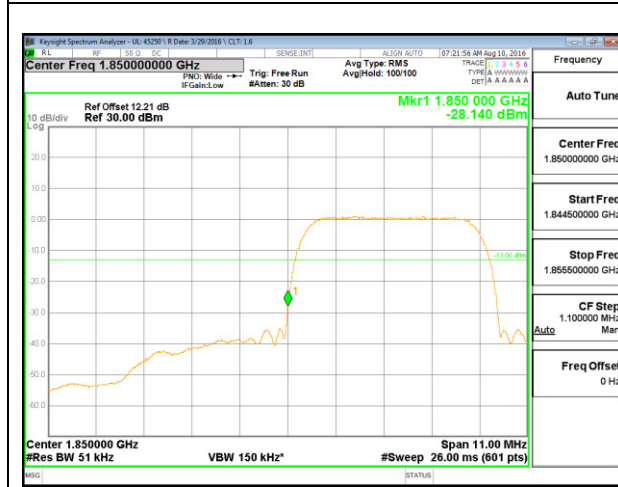

GSM1900 GPRS Low Channel

GSM1900 GPRS High Channel

GSM1900 EGPRS Low Channel

GSM1900 EGPRS High Channel

WCDMA

B2 REL99 Low Channel

B2 REL99 High Channel

B2 HSDPA Low Channel

B2 HSDPA High Channel

B4 REL99 Low Channel

B4 REL99 High Channel

B4 HSDPA Low Channel

B4 HSDPA High Channel

B5 REL99 Low Channel

B5 REL99 High Channel

B5 HSDPA Low Channel

B5 HSDPA High Channel

LTE Band 4

LTE B4 1.4MHz QPSK Low Channel 1RB

LTE B4 1.4MHz QPSK High Channel 1RB

LTE B4 1.4MHz QPSK Low Channel FRB

LTE B4 1.4MHz QPSK High Channel FRB

LTE B4 1.4MHz 16QAM Low Channel 1RB