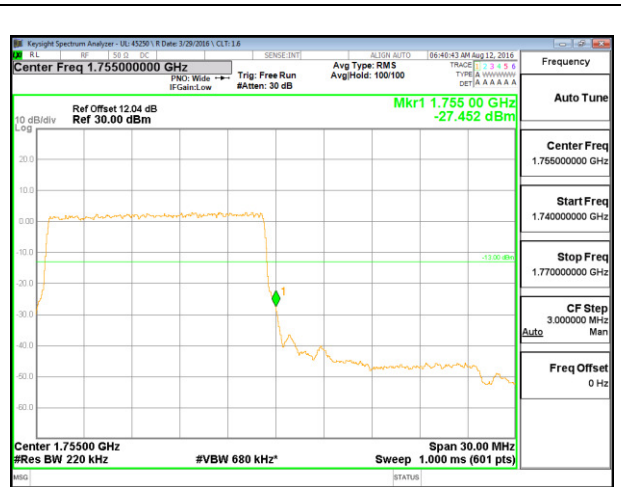

LTE B4 10MHz QPSK High Channel 1RB

LTE B4 10MHz QPSK Low Channel FRB

LTE B4 10MHz QPSK High Channel FRB

LTE B4 10MHz 16QAM Low Channel 1RB

LTE B4 10MHz 16QAM High Channel 1RB

LTE B4 10MHz 16QAM Low Channel FRB

LTE B4 10MHz 16QAM High Channel FRB

LTE B4 15MHz QPSK Low Channel 1RB

LTE B4 15MHz QPSK High Channel 1RB

LTE B4 15MHz QPSK Low Channel FRB

LTE B4 15MHz QPSK High Channel FRB

LTE B4 15MHz 16QAM Low Channel 1RB

LTE B4 15MHz 16QAM High Channel 1RB

LTE B4 15MHz 16QAM Low Channel FRB

LTE B4 15MHz 16QAM High Channel FRB

LTE B4 20MHz QPSK Low Channel 1RB

LTE B4 20MHz QPSK High Channel 1RB

LTE B4 20MHz QPSK Low Channel FRB