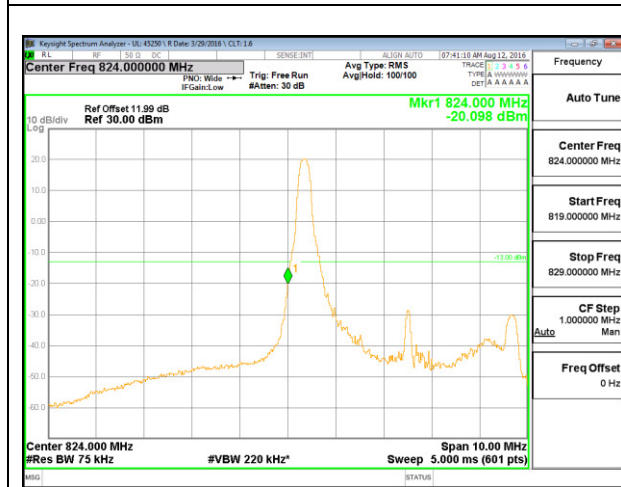

LTE B5 5MHz QPSK Low Channel 1RB