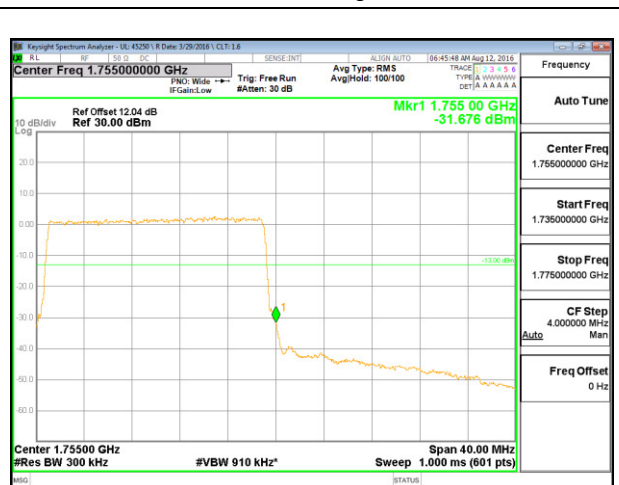

LTE B4 15MHz 16QAM High Channel 1RB

LTE B4 15MHz 16QAM Low Channel FRB

LTE B4 15MHz 16QAM High Channel FRB

LTE B4 20MHz QPSK Low Channel 1RB

LTE B4 20MHz QPSK High Channel 1RB

LTE B4 20MHz QPSK Low Channel FRB

LTE B4 20MHz QPSK High Channel FRB

LTE B4 20MHz 16QAM Low Channel 1RB

LTE B4 20MHz 16QAM High Channel 1RB

LTE B4 20MHz 16QAM Low Channel FRB

LTE B4 20MHz 16QAM High Channel FRB

LTE Band 5

LTE B5 1.4MHz QPSK Low Channel 1RB

LTE B5 1.4MHz QPSK High Channel 1RB

LTE B5 1.4MHz QPSK Low Channel FRB

LTE B5 1.4MHz QPSK High Channel FRB

LTE B5 1.4MHz 16QAM Low Channel 1RB

LTE B5 1.4MHz 16QAM High Channel 1RB

LTE B5 1.4MHz 16QAM Low Channel FRB