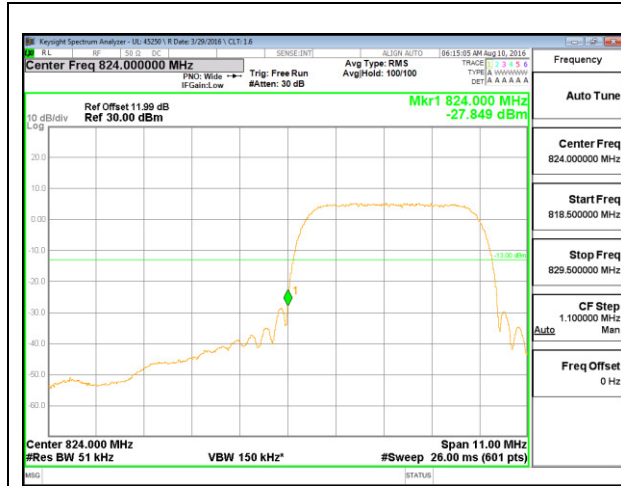

GSM1900 GPRS Low Channel

GSM1900 GPRS High Channel

GSM1900 EGPRS Low Channel

GSM1900 EGPRS High Channel

WCDMA

B2 REL99 Low Channel

B2 REL99 High Channel

B2 HSDPA Low Channel

B2 HSDPA High Channel

B4 REL99 Low Channel

B4 REL99 High Channel

B4 HSDPA Low Channel

B4 HSDPA High Channel

B5 REL99 Low Channel

B5 REL99 High Channel

B5 HSDPA Low Channel

B5 HSDPA High Channel

LTE Band 4

LTE B4 1.4MHz QPSK Low Channel 1RB

LTE B4 1.4MHz QPSK High Channel 1RB

LTE B4 1.4MHz QPSK Low Channel FRB

LTE B4 1.4MHz QPSK High Channel FRB

LTE B4 1.4MHz 16QAM Low Channel 1RB

LTE B4 1.4MHz 16QAM High Channel 1RB

LTE B4 1.4MHz 16QAM Low Channel FRB

LTE B4 1.4MHz 16QAM High Channel FRB

LTE B4 3MHz QPSK Low Channel 1RB

LTE B4 3MHz QPSK High Channel 1RB

LTE B4 3MHz QPSK Low Channel FRB