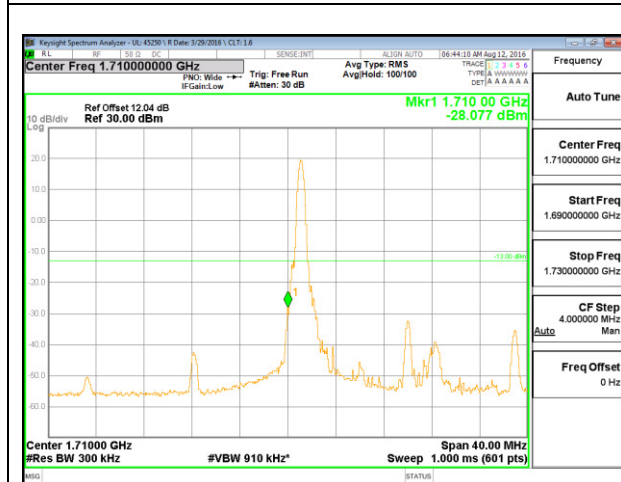

LTE B4 10MHz 16QAM High Channel FRB

LTE B4 15MHz QPSK Low Channel 1RB

LTE B4 15MHz QPSK High Channel 1RB

LTE B4 15MHz QPSK Low Channel FRB

LTE B4 15MHz QPSK High Channel FRB

LTE B4 15MHz 16QAM Low Channel 1RB

LTE B4 15MHz 16QAM High Channel 1RB

LTE B4 15MHz 16QAM Low Channel FRB

LTE B4 15MHz 16QAM High Channel FRB

LTE B4 20MHz QPSK Low Channel 1RB

LTE B4 20MHz QPSK High Channel 1RB

LTE B4 20MHz QPSK Low Channel FRB

LTE B4 20MHz QPSK High Channel FRB

LTE B4 20MHz 16QAM Low Channel 1RB

LTE B4 20MHz 16QAM High Channel 1RB

LTE B4 20MHz 16QAM Low Channel FRB

LTE B4 20MHz 16QAM High Channel FRB

LTE Band 5

LTE B5 1.4MHz QPSK Low Channel 1RB