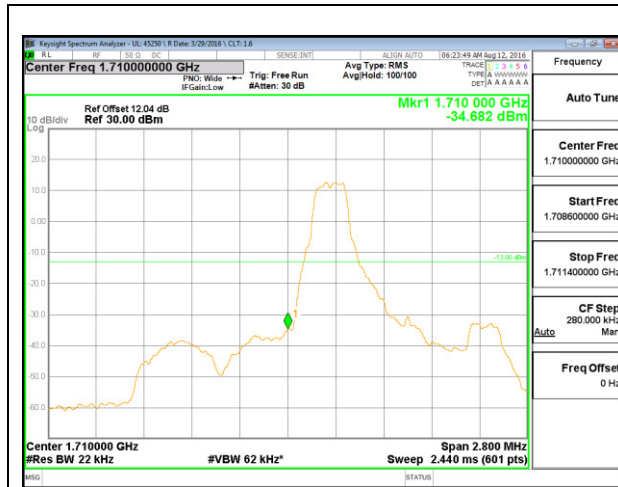

GSM1900 GPRS Low Channel

GSM1900 GPRS High Channel

GSM1900 EGPRS Low Channel

GSM1900 EGPRS High Channel

WCDMA

B2 REL99 Low Channel

B2 REL99 High Channel

B2 HSDPA Low Channel

B2 HSDPA High Channel

B4 REL99 Low Channel

B4 REL99 High Channel

B4 HSDPA Low Channel

B4 HSDPA High Channel

B5 REL99 Low Channel

B5 REL99 High Channel

B5 HSDPA Low Channel

B5 HSDPA High Channel

LTE Band 4

LTE B4 1.4MHz QPSK Low Channel 1RB

LTE B4 1.4MHz QPSK High Channel 1RB

LTE B4 1.4MHz QPSK Low Channel FRB

LTE B4 1.4MHz QPSK High Channel FRB

LTE B4 1.4MHz 16QAM Low Channel 1RB

LTE B4 1.4MHz 16QAM High Channel 1RB

LTE B4 1.4MHz 16QAM Low Channel FRB

LTE B4 1.4MHz 16QAM High Channel FRB

LTE B4 3MHz QPSK Low Channel 1RB

LTE B4 3MHz QPSK High Channel 1RB

LTE B4 3MHz QPSK Low Channel FRB