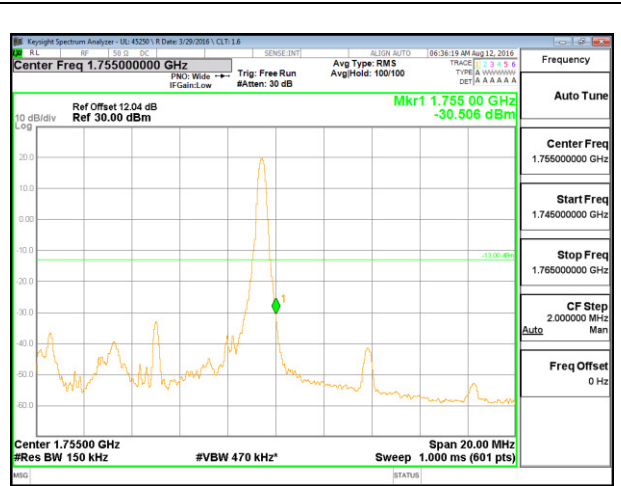

LTE B4 5MHz QPSK Low Channel FRB

LTE B4 5MHz QPSK High Channel FRB

LTE B4 5MHz 16QAM Low Channel 1RB

LTE B4 5MHz 16QAM High Channel 1RB

LTE B4 5MHz 16QAM Low Channel FRB

LTE B4 5MHz 16QAM High Channel FRB

LTE B4 10MHz QPSK Low Channel 1RB

LTE B4 10MHz QPSK High Channel 1RB

LTE B4 10MHz QPSK Low Channel FRB

LTE B4 10MHz QPSK High Channel FRB

LTE B4 10MHz 16QAM Low Channel 1RB

LTE B4 10MHz 16QAM High Channel 1RB

LTE B4 10MHz 16QAM Low Channel FRB