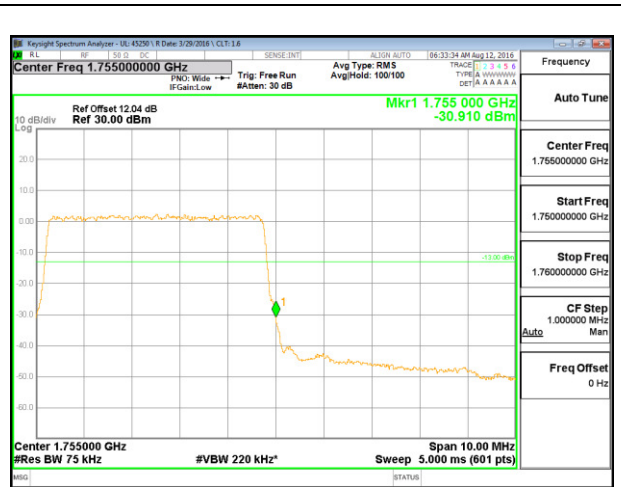

LTE B4 3MHz QPSK High Channel FRB

LTE B4 3MHz 16QAM Low Channel 1RB

LTE B4 3MHz 16QAM High Channel 1RB

LTE B4 3MHz 16QAM Low Channel FRB

LTE B4 3MHz 16QAM High Channel FRB

LTE B4 5MHz QPSK Low Channel 1RB

LTE B4 5MHz QPSK High Channel 1RB

LTE B4 5MHz QPSK Low Channel FRB

LTE B4 5MHz QPSK High Channel FRB

LTE B4 5MHz 16QAM Low Channel 1RB

LTE B4 5MHz 16QAM High Channel 1RB

LTE B4 5MHz 16QAM Low Channel FRB

LTE B4 5MHz 16QAM High Channel FRB

LTE B4 10MHz QPSK Low Channel 1RB

LTE B4 10MHz QPSK High Channel 1RB

LTE B4 10MHz QPSK Low Channel FRB

LTE B4 10MHz QPSK High Channel FRB

LTE B4 10MHz 16QAM Low Channel 1RB

LTE B4 10MHz 16QAM High Channel 1RB

LTE B4 10MHz 16QAM Low Channel FRB