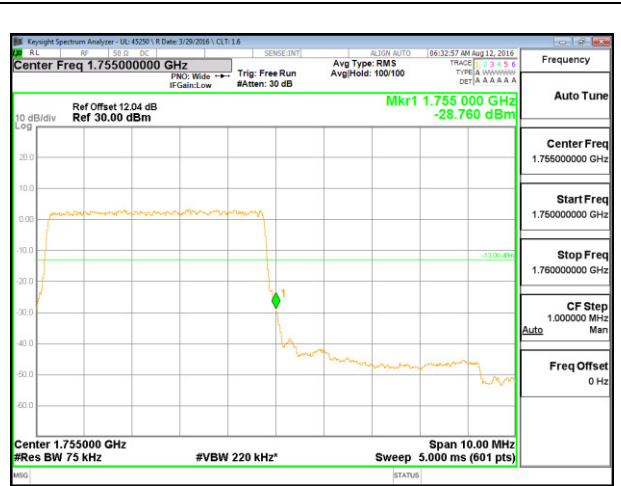

LTE B4 1.4MHz 16QAM High Channel 1RB

LTE B4 1.4MHz 16QAM Low Channel FRB

LTE B4 1.4MHz 16QAM High Channel FRB

LTE B4 3MHz QPSK Low Channel 1RB

LTE B4 3MHz QPSK High Channel 1RB

LTE B4 3MHz QPSK Low Channel FRB

LTE B4 3MHz QPSK High Channel FRB

LTE B4 3MHz 16QAM Low Channel 1RB

LTE B4 3MHz 16QAM High Channel 1RB

LTE B4 3MHz 16QAM Low Channel FRB

LTE B4 3MHz 16QAM High Channel FRB

LTE B4 5MHz QPSK Low Channel 1RB

LTE B4 5MHz QPSK High Channel 1RB

LTE B4 5MHz QPSK Low Channel FRB

LTE B4 5MHz QPSK High Channel FRB

LTE B4 5MHz 16QAM Low Channel 1RB

LTE B4 5MHz 16QAM High Channel 1RB

LTE B4 5MHz 16QAM Low Channel FRB

LTE B4 5MHz 16QAM High Channel FRB

LTE B4 10MHz QPSK Low Channel 1RB