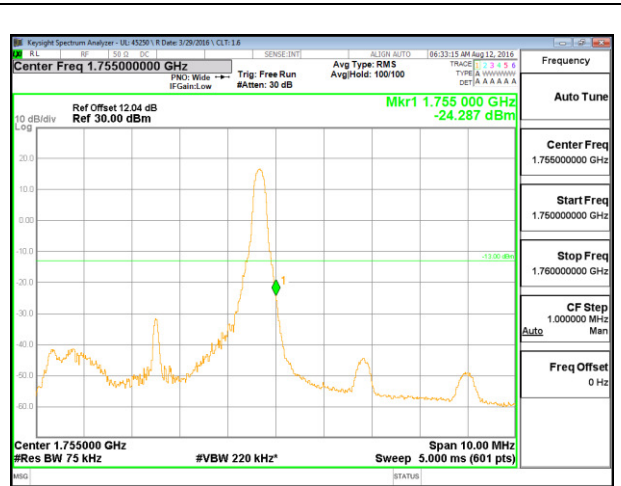

LTE B4 3MHz QPSK High Channel FRB

LTE B4 3MHz 16QAM Low Channel 1RB

LTE B4 3MHz 16QAM High Channel 1RB

LTE B4 3MHz 16QAM Low Channel FRB

LTE B4 3MHz 16QAM High Channel FRB

LTE B4 5MHz QPSK Low Channel 1RB

LTE B4 5MHz QPSK High Channel 1RB

LTE B4 5MHz QPSK Low Channel FRB

LTE B4 5MHz QPSK High Channel FRB

LTE B4 5MHz 16QAM Low Channel 1RB

LTE B4 5MHz 16QAM High Channel 1RB

LTE B4 5MHz 16QAM Low Channel FRB

LTE B4 5MHz 16QAM High Channel FRB

LTE B4 10MHz QPSK Low Channel 1RB