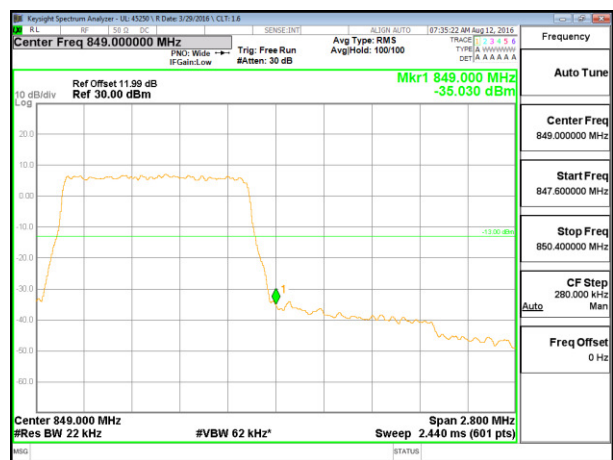

LTE B4 15MHz 16QAM High Channel 1RB

LTE B4 15MHz 16QAM Low Channel FRB

LTE B4 15MHz 16QAM High Channel FRB

LTE B4 20MHz QPSK Low Channel 1RB

LTE B4 20MHz QPSK High Channel 1RB

LTE B4 20MHz QPSK Low Channel FRB

LTE B4 20MHz QPSK High Channel FRB

LTE B4 20MHz 16QAM Low Channel 1RB

LTE B4 20MHz 16QAM High Channel 1RB

LTE B4 20MHz 16QAM Low Channel FRB

LTE B4 20MHz 16QAM High Channel FRB

LTE Band 5

LTE B5 1.4MHz QPSK Low Channel 1RB

LTE B5 1.4MHz QPSK High Channel 1RB

LTE B5 1.4MHz QPSK Low Channel FRB

LTE B5 1.4MHz QPSK High Channel FRB

LTE B5 1.4MHz 16QAM Low Channel 1RB

LTE B5 1.4MHz 16QAM High Channel 1RB

LTE B5 1.4MHz 16QAM Low Channel FRB