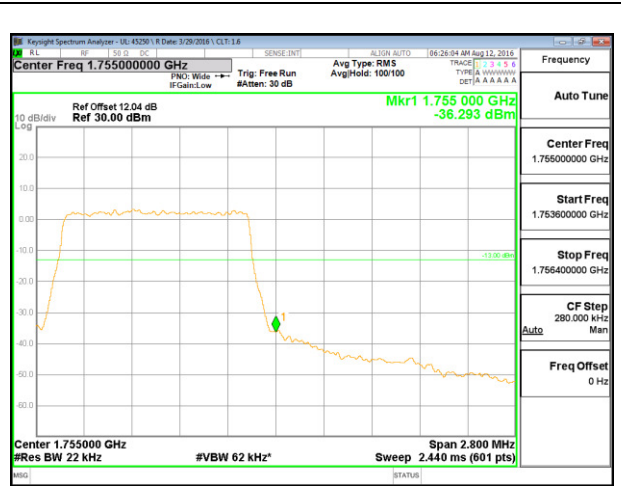

B2 HSDPA High Channel

B4 REL99 Low Channel

B4 REL99 High Channel

B4 HSDPA Low Channel

B4 HSDPA High Channel

B5 REL99 Low Channel

B5 REL99 High Channel

B5 HSDPA Low Channel

B5 HSDPA High Channel

LTE Band 4

LTE B4 1.4MHz QPSK Low Channel 1RB

LTE B4 1.4MHz QPSK High Channel 1RB

LTE B4 1.4MHz QPSK Low Channel FRB

LTE B4 1.4MHz QPSK High Channel FRB

LTE B4 1.4MHz 16QAM Low Channel 1RB

LTE B4 1.4MHz 16QAM High Channel 1RB

LTE B4 1.4MHz 16QAM Low Channel FRB

LTE B4 1.4MHz 16QAM High Channel FRB

LTE B4 3MHz QPSK Low Channel 1RB

LTE B4 3MHz QPSK High Channel 1RB

LTE B4 3MHz QPSK Low Channel FRB