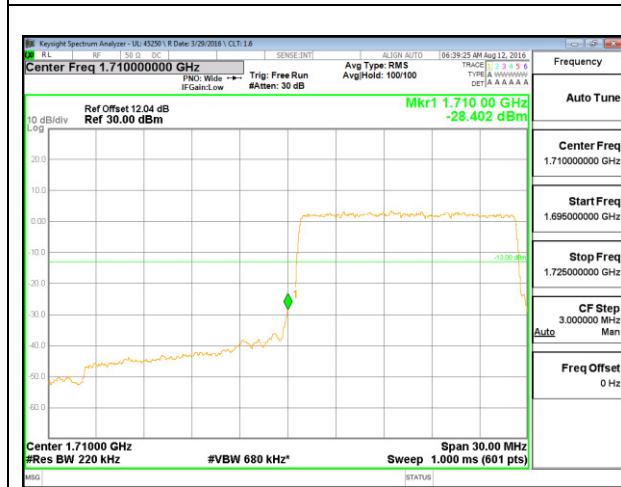

LTE B4 5MHz QPSK Low Channel FRB

LTE B4 5MHz QPSK High Channel FRB

LTE B4 5MHz 16QAM Low Channel 1RB

LTE B4 5MHz 16QAM High Channel 1RB

LTE B4 5MHz 16QAM Low Channel FRB

LTE B4 5MHz 16QAM High Channel FRB

LTE B4 10MHz QPSK Low Channel 1RB

LTE B4 10MHz QPSK High Channel 1RB

LTE B4 10MHz QPSK Low Channel FRB

LTE B4 10MHz QPSK High Channel FRB

LTE B4 10MHz 16QAM Low Channel 1RB

LTE B4 10MHz 16QAM High Channel 1RB

LTE B4 10MHz 16QAM Low Channel FRB

LTE B4 10MHz 16QAM High Channel FRB

LTE B4 15MHz QPSK Low Channel 1RB

LTE B4 15MHz QPSK High Channel 1RB

LTE B4 15MHz QPSK Low Channel FRB

LTE B4 15MHz QPSK High Channel FRB

LTE B4 15MHz 16QAM Low Channel 1RB