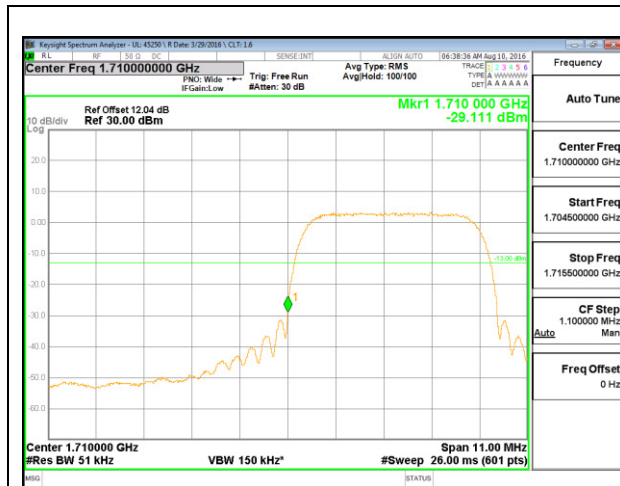

GSM1900 GPRS Low Channel

GSM1900 GPRS High Channel

GSM1900 EGPRS Low Channel

GSM1900 EGPRS High Channel

WCDMA

B2 REL99 Low Channel

B2 REL99 High Channel

B2 HSDPA Low Channel

B2 HSDPA High Channel

B4 REL99 Low Channel

B4 REL99 High Channel

B4 HSDPA Low Channel

B4 HSDPA High Channel

B5 REL99 Low Channel

B5 REL99 High Channel

B5 HSDPA Low Channel

B5 HSDPA High Channel

LTE Band 4

LTE B4 1.4MHz QPSK Low Channel 1RB

LTE B4 1.4MHz QPSK High Channel 1RB

LTE B4 1.4MHz QPSK Low Channel FRB

LTE B4 1.4MHz QPSK High Channel FRB

LTE B4 1.4MHz 16QAM Low Channel 1RB