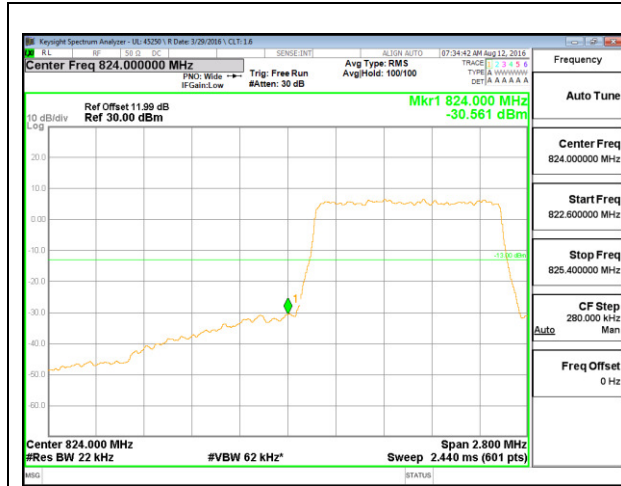

LTE B4 20MHz QPSK High Channel FRB

LTE B4 20MHz 16QAM Low Channel 1RB

LTE B4 20MHz 16QAM High Channel 1RB

LTE B4 20MHz 16QAM Low Channel FRB

LTE B4 20MHz 16QAM High Channel FRB

LTE Band 5

LTE B5 1.4MHz QPSK Low Channel 1RB

LTE B5 1.4MHz QPSK High Channel 1RB

LTE B5 1.4MHz QPSK Low Channel FRB

LTE B5 1.4MHz QPSK High Channel FRB

LTE B5 1.4MHz 16QAM Low Channel 1RB

LTE B5 1.4MHz 16QAM High Channel 1RB

LTE B5 1.4MHz 16QAM Low Channel FRB

LTE B5 1.4MHz 16QAM High Channel FRB

LTE B5 3MHz QPSK Low Channel 1RB

LTE B5 3MHz QPSK High Channel 1RB

LTE B5 3MHz QPSK Low Channel FRB

LTE B5 3MHz QPSK High Channel FRB

LTE B5 3MHz 16QAM Low Channel 1RB

LTE B5 3MHz 16QAM High Channel 1RB