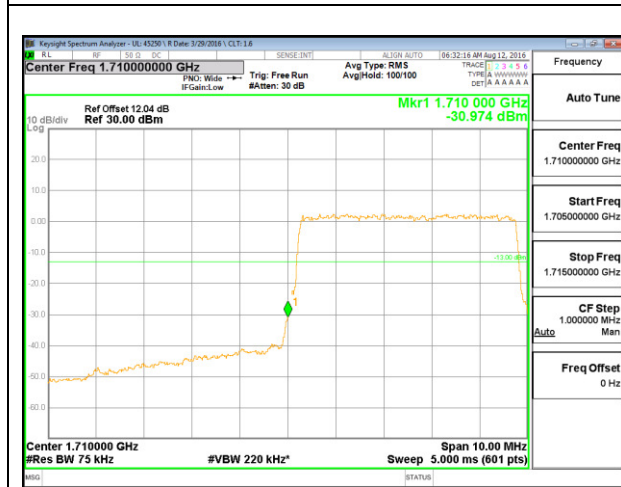

LTE B4 3MHz QPSK High Channel FRB

LTE B4 3MHz 16QAM Low Channel 1RB

LTE B4 3MHz 16QAM High Channel 1RB

LTE B4 3MHz 16QAM Low Channel FRB

LTE B4 3MHz 16QAM High Channel FRB

LTE B4 5MHz QPSK Low Channel 1RB

LTE B4 5MHz QPSK High Channel 1RB

LTE B4 5MHz QPSK Low Channel FRB

LTE B4 5MHz QPSK High Channel FRB

LTE B4 5MHz 16QAM Low Channel 1RB

LTE B4 5MHz 16QAM High Channel 1RB

LTE B4 5MHz 16QAM Low Channel FRB

LTE B4 5MHz 16QAM High Channel FRB

LTE B4 10MHz QPSK Low Channel 1RB

LTE B4 10MHz QPSK High Channel 1RB

LTE B4 10MHz QPSK Low Channel FRB

LTE B4 10MHz QPSK High Channel FRB

LTE B4 10MHz 16QAM Low Channel 1RB

LTE B4 10MHz 16QAM High Channel 1RB

LTE B4 10MHz 16QAM Low Channel FRB