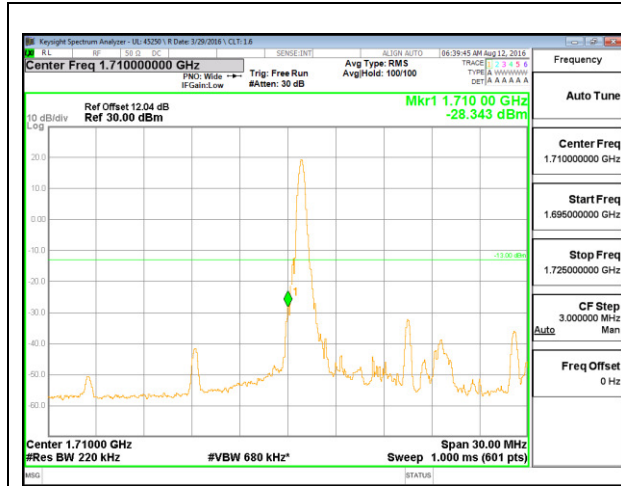

LTE B4 10MHz QPSK High Channel 1RB

LTE B4 10MHz QPSK Low Channel FRB

LTE B4 10MHz QPSK High Channel FRB

LTE B4 10MHz 16QAM Low Channel 1RB

LTE B4 10MHz 16QAM High Channel 1RB

LTE B4 10MHz 16QAM Low Channel FRB

LTE B4 10MHz 16QAM High Channel FRB

LTE B4 15MHz QPSK Low Channel 1RB

LTE B4 15MHz QPSK High Channel 1RB

LTE B4 15MHz QPSK Low Channel FRB

LTE B4 15MHz QPSK High Channel FRB

LTE B4 15MHz 16QAM Low Channel 1RB

LTE B4 15MHz 16QAM High Channel 1RB

LTE B4 15MHz 16QAM Low Channel FRB

LTE B4 15MHz 16QAM High Channel FRB

LTE B4 20MHz QPSK Low Channel 1RB

LTE B4 20MHz QPSK High Channel 1RB

LTE B4 20MHz QPSK Low Channel FRB