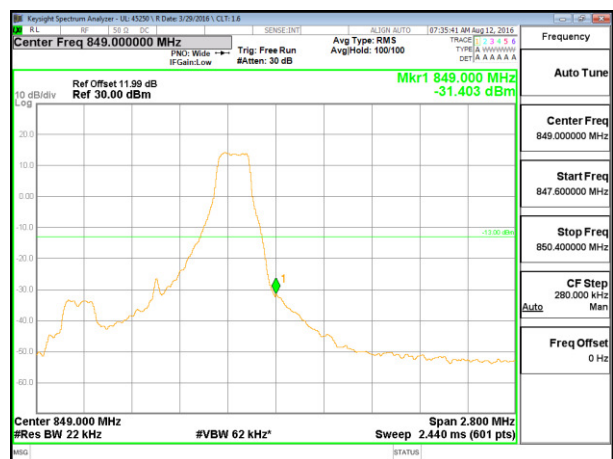

LTE B4 20MHz QPSK High Channel FRB

LTE B4 20MHz 16QAM Low Channel 1RB

LTE B4 20MHz 16QAM High Channel 1RB

LTE B4 20MHz 16QAM Low Channel FRB

LTE B4 20MHz 16QAM High Channel FRB

LTE Band 5

LTE B5 1.4MHz QPSK Low Channel 1RB

LTE B5 1.4MHz QPSK High Channel 1RB

LTE B5 1.4MHz QPSK Low Channel FRB

LTE B5 1.4MHz QPSK High Channel FRB

LTE B5 1.4MHz 16QAM Low Channel 1RB

LTE B5 1.4MHz 16QAM High Channel 1RB

LTE B5 1.4MHz 16QAM Low Channel FRB

LTE B5 1.4MHz 16QAM High Channel FRB

LTE B5 3MHz QPSK Low Channel 1RB

LTE B5 3MHz QPSK High Channel 1RB

LTE B5 3MHz QPSK Low Channel FRB

LTE B5 3MHz QPSK High Channel FRB

LTE B5 3MHz 16QAM Low Channel 1RB

LTE B5 3MHz 16QAM High Channel 1RB