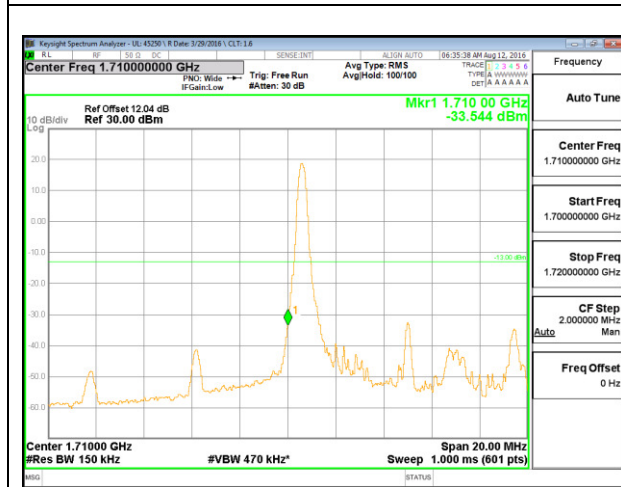

LTE B4 5MHz QPSK Low Channel FRB

LTE B4 5MHz QPSK High Channel FRB

LTE B4 5MHz 16QAM Low Channel 1RB

LTE B4 5MHz 16QAM High Channel 1RB

LTE B4 5MHz 16QAM Low Channel FRB

LTE B4 5MHz 16QAM High Channel FRB

LTE B4 10MHz QPSK Low Channel 1RB

LTE B4 10MHz QPSK High Channel 1RB

LTE B4 10MHz QPSK Low Channel FRB

LTE B4 10MHz QPSK High Channel FRB

LTE B4 10MHz 16QAM Low Channel 1RB

LTE B4 10MHz 16QAM High Channel 1RB

LTE B4 10MHz 16QAM Low Channel FRB