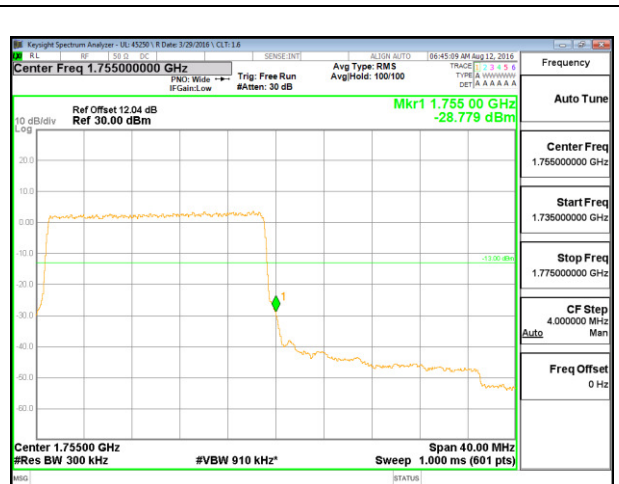

LTE B4 10MHz 16QAM High Channel FRB

LTE B4 15MHz QPSK Low Channel 1RB

LTE B4 15MHz QPSK High Channel 1RB

LTE B4 15MHz QPSK Low Channel FRB

LTE B4 15MHz QPSK High Channel FRB

LTE B4 15MHz 16QAM Low Channel 1RB

LTE B4 15MHz 16QAM High Channel 1RB

LTE B4 15MHz 16QAM Low Channel FRB

LTE B4 15MHz 16QAM High Channel FRB

LTE B4 20MHz QPSK Low Channel 1RB

LTE B4 20MHz QPSK High Channel 1RB

LTE B4 20MHz QPSK Low Channel FRB

LTE B4 20MHz QPSK High Channel FRB

LTE B4 20MHz 16QAM Low Channel 1RB

LTE B4 20MHz 16QAM High Channel 1RB

LTE B4 20MHz 16QAM Low Channel FRB

LTE B4 20MHz 16QAM High Channel FRB

LTE Band 5

LTE B5 1.4MHz QPSK Low Channel 1RB