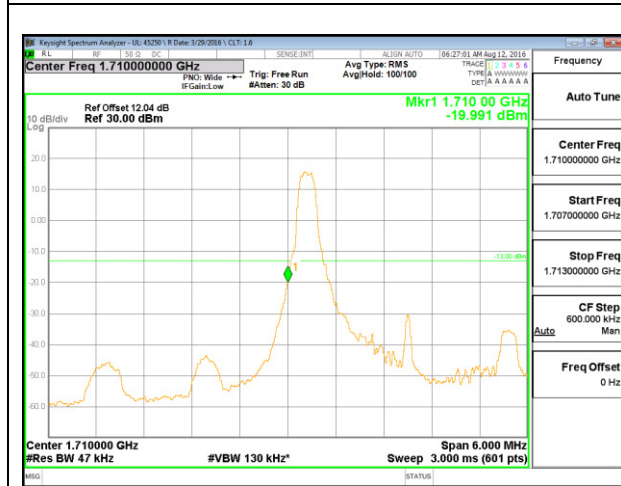

B2 HSDPA High Channel

B4 REL99 Low Channel

B4 REL99 High Channel

B4 HSDPA Low Channel

B4 HSDPA High Channel

B5 REL99 Low Channel

B5 REL99 High Channel

B5 HSDPA Low Channel

B5 HSDPA High Channel

LTE Band 4

LTE B4 1.4MHz QPSK Low Channel 1RB

LTE B4 1.4MHz QPSK High Channel 1RB

LTE B4 1.4MHz QPSK Low Channel FRB

LTE B4 1.4MHz QPSK High Channel FRB

LTE B4 1.4MHz 16QAM Low Channel 1RB

LTE B4 1.4MHz 16QAM High Channel 1RB

LTE B4 1.4MHz 16QAM Low Channel FRB

LTE B4 1.4MHz 16QAM High Channel FRB

LTE B4 3MHz QPSK Low Channel 1RB

LTE B4 3MHz QPSK High Channel 1RB

LTE B4 3MHz QPSK Low Channel FRB