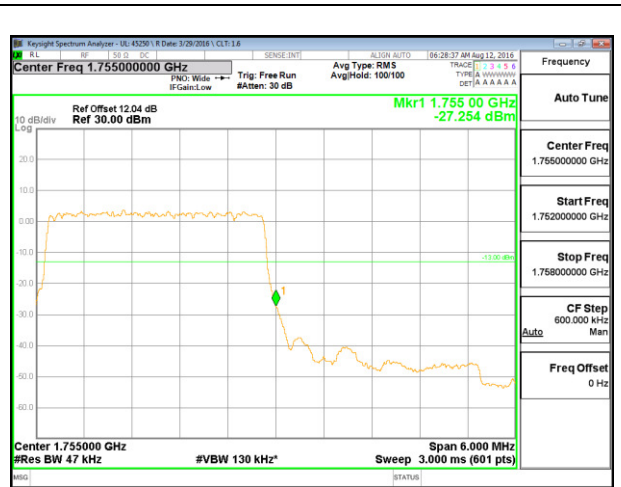

B5 HSDPA High Channel

LTE Band 4

LTE B4 1.4MHz QPSK Low Channel 1RB

LTE B4 1.4MHz QPSK High Channel 1RB

LTE B4 1.4MHz QPSK Low Channel FRB

LTE B4 1.4MHz QPSK High Channel FRB

LTE B4 1.4MHz 16QAM Low Channel 1RB

LTE B4 1.4MHz 16QAM High Channel 1RB

LTE B4 1.4MHz 16QAM Low Channel FRB

LTE B4 1.4MHz 16QAM High Channel FRB

LTE B4 3MHz QPSK Low Channel 1RB

LTE B4 3MHz QPSK High Channel 1RB

LTE B4 3MHz QPSK Low Channel FRB

LTE B4 3MHz QPSK High Channel FRB

LTE B4 3MHz 16QAM Low Channel 1RB

LTE B4 3MHz 16QAM High Channel 1RB

LTE B4 3MHz 16QAM Low Channel FRB

LTE B4 3MHz 16QAM High Channel FRB

LTE B4 5MHz QPSK Low Channel 1RB

LTE B4 5MHz QPSK High Channel 1RB