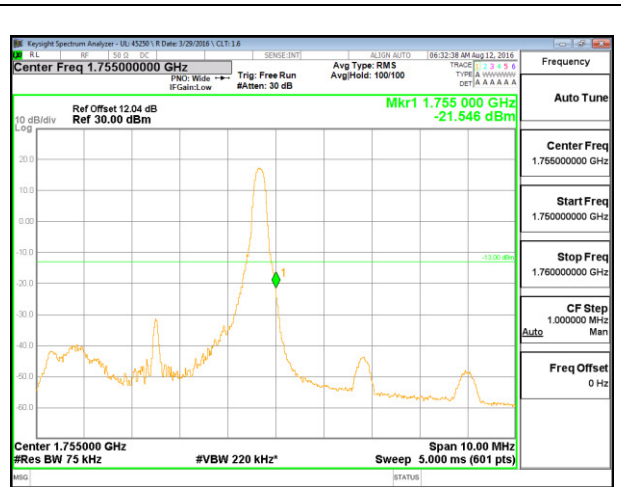

LTE B4 3MHz QPSK High Channel FRB

LTE B4 3MHz 16QAM Low Channel 1RB

LTE B4 3MHz 16QAM High Channel 1RB

LTE B4 3MHz 16QAM Low Channel FRB

LTE B4 3MHz 16QAM High Channel FRB

LTE B4 5MHz QPSK Low Channel 1RB

LTE B4 5MHz QPSK High Channel 1RB

LTE B4 5MHz QPSK Low Channel FRB

LTE B4 5MHz QPSK High Channel FRB

LTE B4 5MHz 16QAM Low Channel 1RB

LTE B4 5MHz 16QAM High Channel 1RB

LTE B4 5MHz 16QAM Low Channel FRB

LTE B4 5MHz 16QAM High Channel FRB

LTE B4 10MHz QPSK Low Channel 1RB