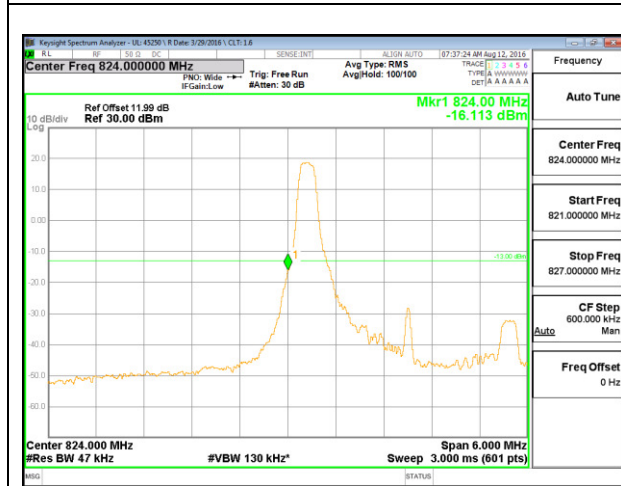

LTE B4 20MHz QPSK High Channel FRB

LTE B4 20MHz 16QAM Low Channel 1RB

LTE B4 20MHz 16QAM High Channel 1RB

LTE B4 20MHz 16QAM Low Channel FRB

LTE B4 20MHz 16QAM High Channel FRB

LTE Band 5

LTE B5 1.4MHz QPSK Low Channel 1RB

LTE B5 1.4MHz QPSK High Channel 1RB

LTE B5 1.4MHz QPSK Low Channel FRB

LTE B5 1.4MHz QPSK High Channel FRB

LTE B5 1.4MHz 16QAM Low Channel 1RB

LTE B5 1.4MHz 16QAM High Channel 1RB

LTE B5 1.4MHz 16QAM Low Channel FRB

LTE B5 1.4MHz 16QAM High Channel FRB

LTE B5 3MHz QPSK Low Channel 1RB

LTE B5 3MHz QPSK High Channel 1RB

LTE B5 3MHz QPSK Low Channel FRB

LTE B5 3MHz QPSK High Channel FRB

LTE B5 3MHz 16QAM Low Channel 1RB

LTE B5 3MHz 16QAM High Channel 1RB