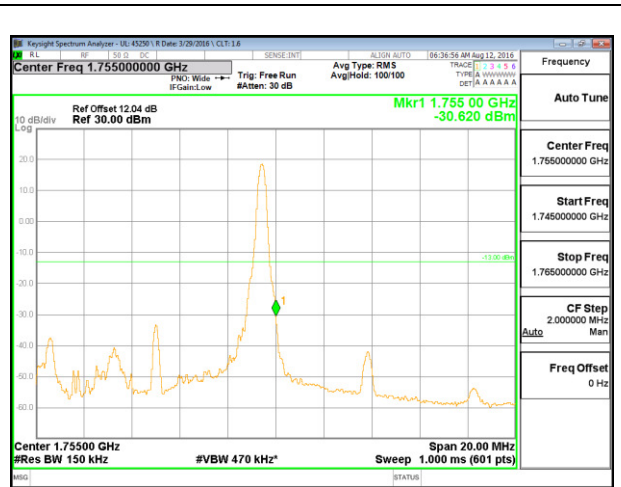

LTE B4 10MHz QPSK High Channel 1RB

LTE B4 10MHz QPSK Low Channel FRB

LTE B4 10MHz QPSK High Channel FRB

LTE B4 10MHz 16QAM Low Channel 1RB

LTE B4 10MHz 16QAM High Channel 1RB

LTE B4 10MHz 16QAM Low Channel FRB

LTE B4 10MHz 16QAM High Channel FRB

LTE B4 15MHz QPSK Low Channel 1RB

LTE B4 15MHz QPSK High Channel 1RB

LTE B4 15MHz QPSK Low Channel FRB

LTE B4 15MHz QPSK High Channel FRB

LTE B4 15MHz 16QAM Low Channel 1RB