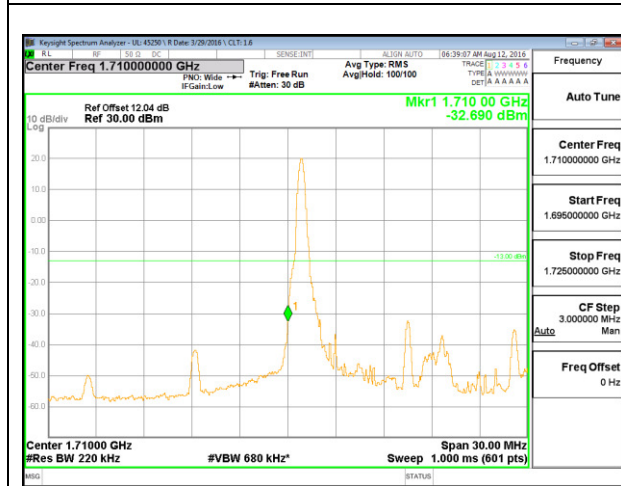

LTE B4 5MHz QPSK Low Channel FRB

LTE B4 5MHz QPSK High Channel FRB

LTE B4 5MHz 16QAM Low Channel 1RB

LTE B4 5MHz 16QAM High Channel 1RB

LTE B4 5MHz 16QAM Low Channel FRB

LTE B4 5MHz 16QAM High Channel FRB

LTE B4 10MHz QPSK Low Channel 1RB

LTE B4 10MHz QPSK High Channel 1RB

LTE B4 10MHz QPSK Low Channel FRB

LTE B4 10MHz QPSK High Channel FRB

LTE B4 10MHz 16QAM Low Channel 1RB

LTE B4 10MHz 16QAM High Channel 1RB

LTE B4 10MHz 16QAM Low Channel FRB

LTE B4 10MHz 16QAM High Channel FRB

LTE B4 15MHz QPSK Low Channel 1RB

LTE B4 15MHz QPSK High Channel 1RB

LTE B4 15MHz QPSK Low Channel FRB

LTE B4 15MHz QPSK High Channel FRB

LTE B4 15MHz 16QAM Low Channel 1RB