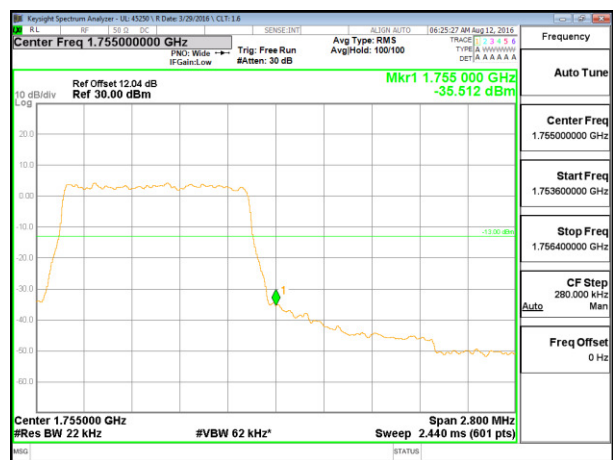

B2 HSDPA High Channel

B4 REL99 Low Channel

B4 REL99 High Channel

B4 HSDPA Low Channel

B4 HSDPA High Channel

B5 REL99 Low Channel

B5 REL99 High Channel

B5 HSDPA Low Channel

B5 HSDPA High Channel

LTE Band 4

LTE B4 1.4MHz QPSK Low Channel 1RB

LTE B4 1.4MHz QPSK High Channel 1RB

LTE B4 1.4MHz QPSK Low Channel FRB

LTE B4 1.4MHz QPSK High Channel FRB

LTE B4 1.4MHz 16QAM Low Channel 1RB

LTE B4 1.4MHz 16QAM High Channel 1RB

LTE B4 1.4MHz 16QAM Low Channel FRB

LTE B4 1.4MHz 16QAM High Channel FRB

LTE B4 3MHz QPSK Low Channel 1RB

LTE B4 3MHz QPSK High Channel 1RB

LTE B4 3MHz QPSK Low Channel FRB

LTE B4 3MHz QPSK High Channel FRB

LTE B4 3MHz 16QAM Low Channel 1RB

LTE B4 3MHz 16QAM High Channel 1RB

LTE B4 3MHz 16QAM Low Channel FRB

LTE B4 3MHz 16QAM High Channel FRB

LTE B4 5MHz QPSK Low Channel 1RB

LTE B4 5MHz QPSK High Channel 1RB