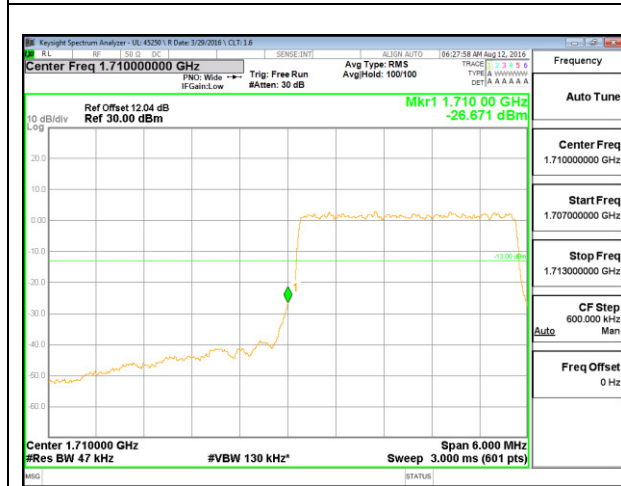

B5 HSDPA High Channel

LTE Band 4

LTE B4 1.4MHz QPSK Low Channel 1RB

LTE B4 1.4MHz QPSK High Channel 1RB

LTE B4 1.4MHz QPSK Low Channel FRB

LTE B4 1.4MHz QPSK High Channel FRB

LTE B4 1.4MHz 16QAM Low Channel 1RB

LTE B4 1.4MHz 16QAM High Channel 1RB

LTE B4 1.4MHz 16QAM Low Channel FRB

LTE B4 1.4MHz 16QAM High Channel FRB

LTE B4 3MHz QPSK Low Channel 1RB

LTE B4 3MHz QPSK High Channel 1RB

LTE B4 3MHz QPSK Low Channel FRB

LTE B4 3MHz QPSK High Channel FRB

LTE B4 3MHz 16QAM Low Channel 1RB

LTE B4 3MHz 16QAM High Channel 1RB

LTE B4 3MHz 16QAM Low Channel FRB

LTE B4 3MHz 16QAM High Channel FRB

LTE B4 5MHz QPSK Low Channel 1RB

LTE B4 5MHz QPSK High Channel 1RB

LTE B4 5MHz QPSK Low Channel FRB

LTE B4 5MHz QPSK High Channel FRB

LTE B4 5MHz 16QAM Low Channel 1RB

LTE B4 5MHz 16QAM High Channel 1RB

LTE B4 5MHz 16QAM Low Channel FRB

LTE B4 5MHz 16QAM High Channel FRB

LTE B4 10MHz QPSK Low Channel 1RB