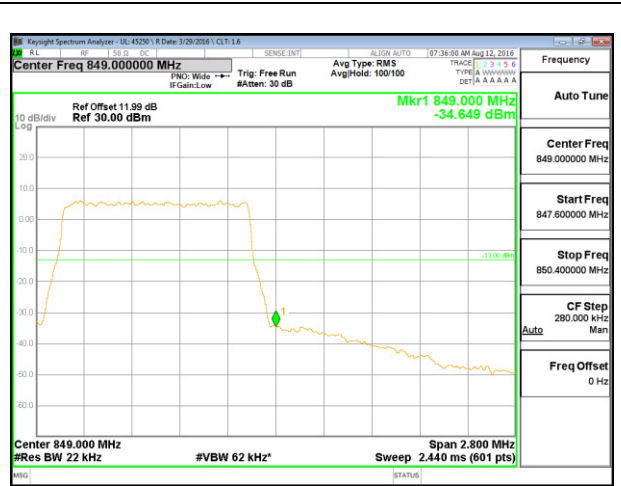

LTE B4 20MHz QPSK High Channel FRB

LTE B4 20MHz 16QAM Low Channel 1RB

LTE B4 20MHz 16QAM High Channel 1RB

LTE B4 20MHz 16QAM Low Channel FRB

LTE B4 20MHz 16QAM High Channel FRB

LTE Band 5

LTE B5 1.4MHz QPSK Low Channel 1RB

LTE B5 1.4MHz QPSK High Channel 1RB

LTE B5 1.4MHz QPSK Low Channel FRB

LTE B5 1.4MHz QPSK High Channel FRB

LTE B5 1.4MHz 16QAM Low Channel 1RB

LTE B5 1.4MHz 16QAM High Channel 1RB

LTE B5 1.4MHz 16QAM Low Channel FRB

LTE B5 1.4MHz 16QAM High Channel FRB

LTE B5 3MHz QPSK Low Channel 1RB

LTE B5 3MHz QPSK High Channel 1RB

LTE B5 3MHz QPSK Low Channel FRB

LTE B5 3MHz QPSK High Channel FRB

LTE B5 3MHz 16QAM Low Channel 1RB

LTE B5 3MHz 16QAM High Channel 1RB