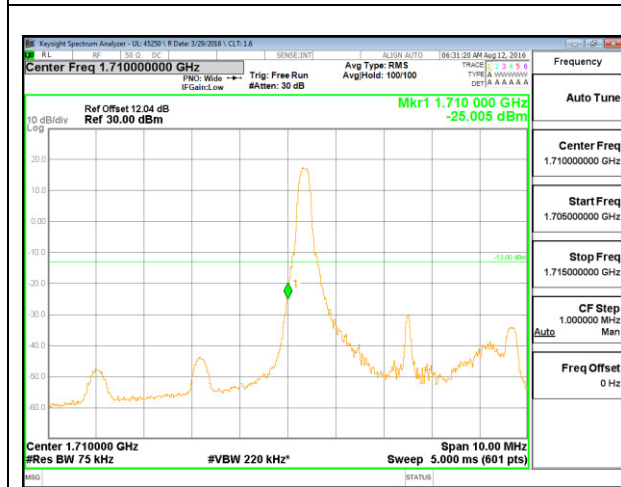

LTE B4 1.4MHz 16QAM High Channel 1RB

LTE B4 1.4MHz 16QAM Low Channel FRB

LTE B4 1.4MHz 16QAM High Channel FRB

LTE B4 3MHz QPSK Low Channel 1RB

LTE B4 3MHz QPSK High Channel 1RB

LTE B4 3MHz QPSK Low Channel FRB

LTE B4 3MHz QPSK High Channel FRB

LTE B4 3MHz 16QAM Low Channel 1RB

LTE B4 3MHz 16QAM High Channel 1RB

LTE B4 3MHz 16QAM Low Channel FRB

LTE B4 3MHz 16QAM High Channel FRB

LTE B4 5MHz QPSK Low Channel 1RB

LTE B4 5MHz QPSK High Channel 1RB

LTE B4 5MHz QPSK Low Channel FRB

LTE B4 5MHz QPSK High Channel FRB

LTE B4 5MHz 16QAM Low Channel 1RB

LTE B4 5MHz 16QAM High Channel 1RB

LTE B4 5MHz 16QAM Low Channel FRB

LTE B4 5MHz 16QAM High Channel FRB

LTE B4 10MHz QPSK Low Channel 1RB