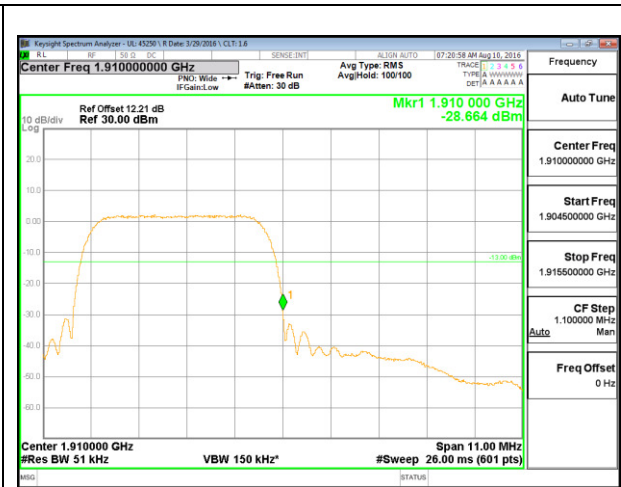

GSM1900 GPRS Low Channel

GSM1900 GPRS High Channel

GSM1900 EGPRS Low Channel

GSM1900 EGPRS High Channel

WCDMA

B2 REL99 Low Channel

B2 REL99 High Channel

B2 HSDPA Low Channel

B2 HSDPA High Channel

B4 REL99 Low Channel

B4 REL99 High Channel

B4 HSDPA Low Channel

B4 HSDPA High Channel

B5 REL99 Low Channel

B5 REL99 High Channel

B5 HSDPA Low Channel

B5 HSDPA High Channel

LTE Band 4

LTE B4 1.4MHz QPSK Low Channel 1RB

LTE B4 1.4MHz QPSK High Channel 1RB

LTE B4 1.4MHz QPSK Low Channel FRB

LTE B4 1.4MHz QPSK High Channel FRB

LTE B4 1.4MHz 16QAM Low Channel 1RB