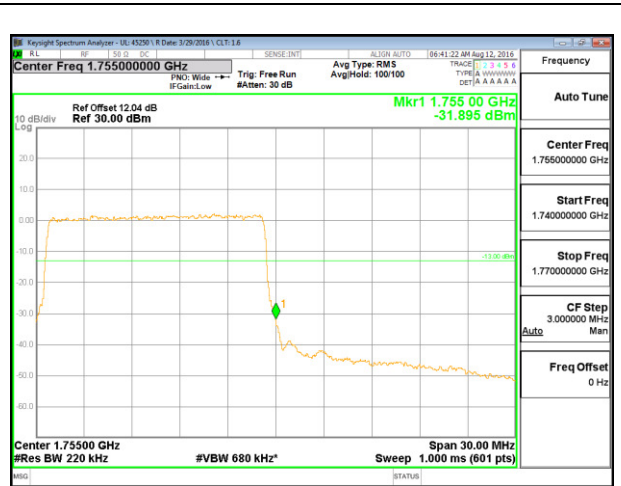

LTE B4 10MHz QPSK High Channel 1RB

LTE B4 10MHz QPSK Low Channel FRB

LTE B4 10MHz QPSK High Channel FRB

LTE B4 10MHz 16QAM Low Channel 1RB

LTE B4 10MHz 16QAM High Channel 1RB

LTE B4 10MHz 16QAM Low Channel FRB

LTE B4 10MHz 16QAM High Channel FRB

LTE B4 15MHz QPSK Low Channel 1RB

LTE B4 15MHz QPSK High Channel 1RB

LTE B4 15MHz QPSK Low Channel FRB

LTE B4 15MHz QPSK High Channel FRB

LTE B4 15MHz 16QAM Low Channel 1RB

LTE B4 15MHz 16QAM High Channel 1RB

LTE B4 15MHz 16QAM Low Channel FRB

LTE B4 15MHz 16QAM High Channel FRB

LTE B4 20MHz QPSK Low Channel 1RB

LTE B4 20MHz QPSK High Channel 1RB

LTE B4 20MHz QPSK Low Channel FRB