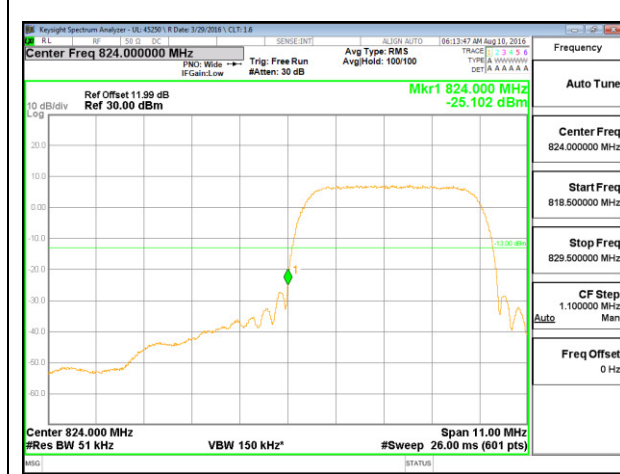

GSM1900 GPRS Low Channel

GSM1900 GPRS High Channel

GSM1900 EGPRS Low Channel

GSM1900 EGPRS High Channel

WCDMA

B2 REL99 Low Channel

B2 REL99 High Channel

B2 HSDPA Low Channel

B2 HSDPA High Channel

B4 REL99 Low Channel

B4 REL99 High Channel

B4 HSDPA Low Channel

B4 HSDPA High Channel

B5 REL99 Low Channel

B5 REL99 High Channel

B5 HSDPA Low Channel

B5 HSDPA High Channel

LTE Band 4

LTE B4 1.4MHz QPSK Low Channel 1RB

LTE B4 1.4MHz QPSK High Channel 1RB

LTE B4 1.4MHz QPSK Low Channel FRB

LTE B4 1.4MHz QPSK High Channel FRB

LTE B4 1.4MHz 16QAM Low Channel 1RB

LTE B4 1.4MHz 16QAM High Channel 1RB

LTE B4 1.4MHz 16QAM Low Channel FRB

LTE B4 1.4MHz 16QAM High Channel FRB

LTE B4 3MHz QPSK Low Channel 1RB

LTE B4 3MHz QPSK High Channel 1RB

LTE B4 3MHz QPSK Low Channel FRB