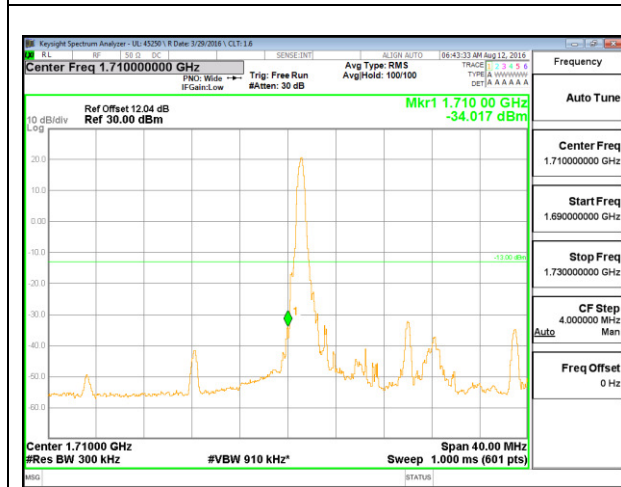

LTE B4 10MHz 16QAM High Channel FRB

LTE B4 15MHz QPSK Low Channel 1RB

LTE B4 15MHz QPSK High Channel 1RB

LTE B4 15MHz QPSK Low Channel FRB

LTE B4 15MHz QPSK High Channel FRB

LTE B4 15MHz 16QAM Low Channel 1RB

LTE B4 15MHz 16QAM High Channel 1RB

LTE B4 15MHz 16QAM Low Channel FRB

LTE B4 15MHz 16QAM High Channel FRB

LTE B4 20MHz QPSK Low Channel 1RB

LTE B4 20MHz QPSK High Channel 1RB

LTE B4 20MHz QPSK Low Channel FRB