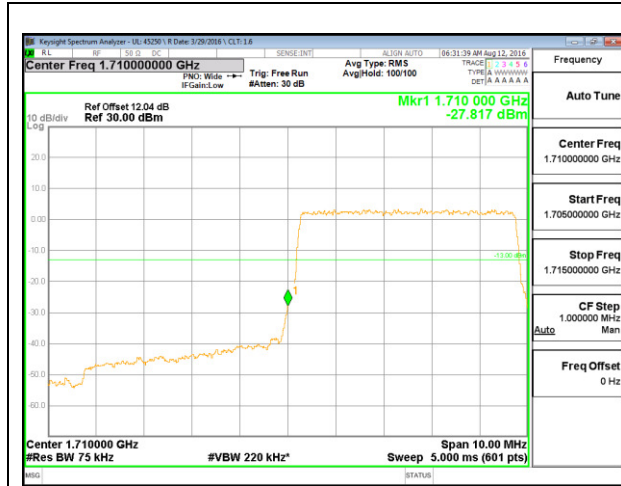

LTE B4 1.4MHz 16QAM High Channel 1RB

LTE B4 1.4MHz 16QAM Low Channel FRB

LTE B4 1.4MHz 16QAM High Channel FRB

LTE B4 3MHz QPSK Low Channel 1RB

LTE B4 3MHz QPSK High Channel 1RB

LTE B4 3MHz QPSK Low Channel FRB

LTE B4 3MHz QPSK High Channel FRB

LTE B4 3MHz 16QAM Low Channel 1RB

LTE B4 3MHz 16QAM High Channel 1RB

LTE B4 3MHz 16QAM Low Channel FRB

LTE B4 3MHz 16QAM High Channel FRB

LTE B4 5MHz QPSK Low Channel 1RB

LTE B4 5MHz QPSK High Channel 1RB

LTE B4 5MHz QPSK Low Channel FRB

LTE B4 5MHz QPSK High Channel FRB

LTE B4 5MHz 16QAM Low Channel 1RB

LTE B4 5MHz 16QAM High Channel 1RB

LTE B4 5MHz 16QAM Low Channel FRB

LTE B4 5MHz 16QAM High Channel FRB

LTE B4 10MHz QPSK Low Channel 1RB

LTE B4 10MHz QPSK High Channel 1RB

LTE B4 10MHz QPSK Low Channel FRB

LTE B4 10MHz QPSK High Channel FRB

LTE B4 10MHz 16QAM Low Channel 1RB

LTE B4 10MHz 16QAM High Channel 1RB

LTE B4 10MHz 16QAM Low Channel FRB