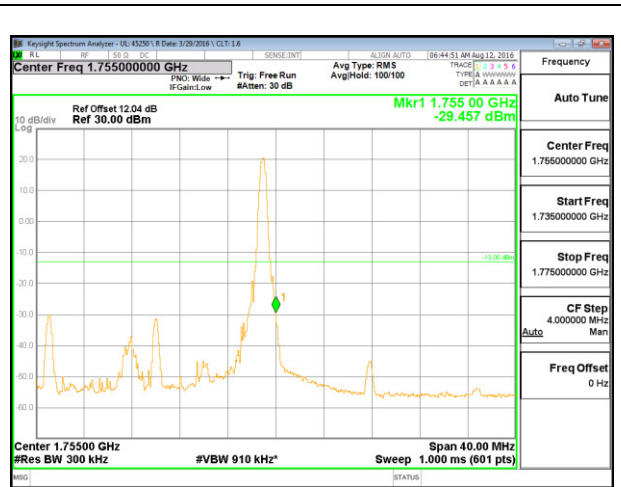

LTE B4 15MHz 16QAM High Channel 1RB

LTE B4 15MHz 16QAM Low Channel FRB

LTE B4 15MHz 16QAM High Channel FRB

LTE B4 20MHz QPSK Low Channel 1RB

LTE B4 20MHz QPSK High Channel 1RB

LTE B4 20MHz QPSK Low Channel FRB

LTE B4 20MHz QPSK High Channel FRB

LTE B4 20MHz 16QAM Low Channel 1RB

LTE B4 20MHz 16QAM High Channel 1RB

LTE B4 20MHz 16QAM Low Channel FRB

LTE B4 20MHz 16QAM High Channel FRB

LTE Band 5

LTE B5 1.4MHz QPSK Low Channel 1RB