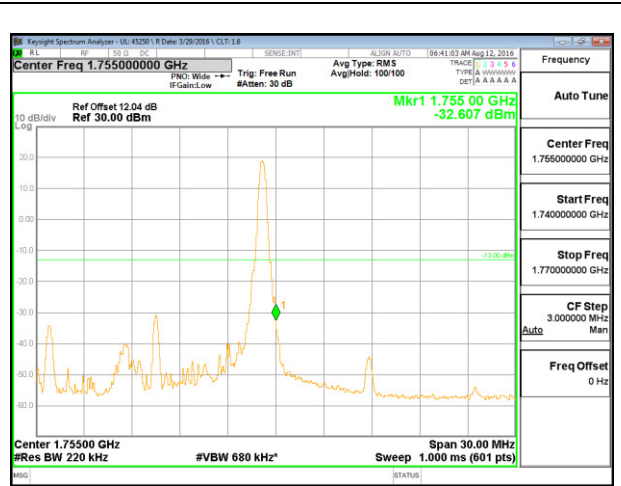

LTE B4 10MHz QPSK High Channel 1RB

LTE B4 10MHz QPSK Low Channel FRB

LTE B4 10MHz QPSK High Channel FRB

LTE B4 10MHz 16QAM Low Channel 1RB

LTE B4 10MHz 16QAM High Channel 1RB

LTE B4 10MHz 16QAM Low Channel FRB

LTE B4 10MHz 16QAM High Channel FRB

LTE B4 15MHz QPSK Low Channel 1RB

LTE B4 15MHz QPSK High Channel 1RB

LTE B4 15MHz QPSK Low Channel FRB

LTE B4 15MHz QPSK High Channel FRB

LTE B4 15MHz 16QAM Low Channel 1RB

LTE B4 15MHz 16QAM High Channel 1RB

LTE B4 15MHz 16QAM Low Channel FRB

LTE B4 15MHz 16QAM High Channel FRB

LTE B4 20MHz QPSK Low Channel 1RB

LTE B4 20MHz QPSK High Channel 1RB

LTE B4 20MHz QPSK Low Channel FRB