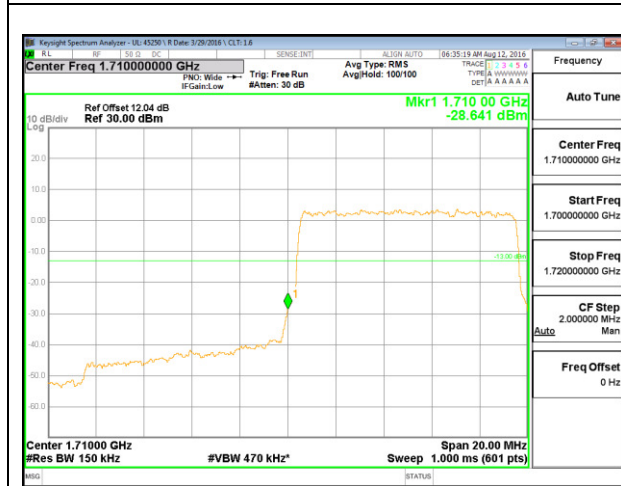

LTE B4 3MHz QPSK High Channel FRB

LTE B4 3MHz 16QAM Low Channel 1RB

LTE B4 3MHz 16QAM High Channel 1RB

LTE B4 3MHz 16QAM Low Channel FRB

LTE B4 3MHz 16QAM High Channel FRB

LTE B4 5MHz QPSK Low Channel 1RB

LTE B4 5MHz QPSK High Channel 1RB

LTE B4 5MHz QPSK Low Channel FRB

LTE B4 5MHz QPSK High Channel FRB

LTE B4 5MHz 16QAM Low Channel 1RB

LTE B4 5MHz 16QAM High Channel 1RB

LTE B4 5MHz 16QAM Low Channel FRB

LTE B4 5MHz 16QAM High Channel FRB

LTE B4 10MHz QPSK Low Channel 1RB

LTE B4 10MHz QPSK High Channel 1RB

LTE B4 10MHz QPSK Low Channel FRB

LTE B4 10MHz QPSK High Channel FRB

LTE B4 10MHz 16QAM Low Channel 1RB

LTE B4 10MHz 16QAM High Channel 1RB

LTE B4 10MHz 16QAM Low Channel FRB