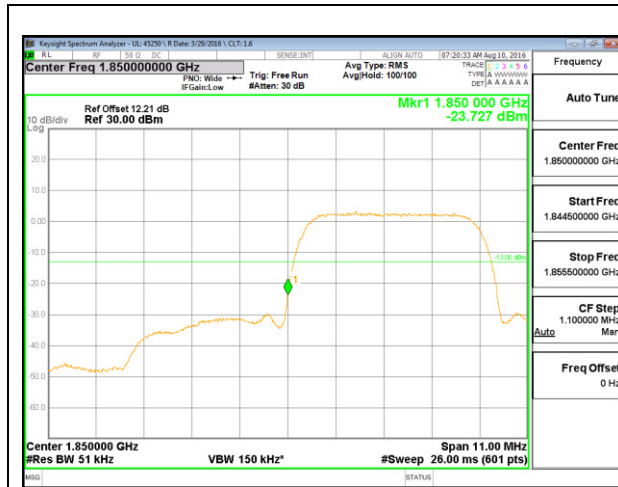

GSM1900 GPRS Low Channel

GSM1900 GPRS High Channel

GSM1900 EGPRS Low Channel

GSM1900 EGPRS High Channel

WCDMA

B2 REL99 Low Channel

B2 REL99 High Channel

B2 HSDPA Low Channel

B2 HSDPA High Channel

B4 REL99 Low Channel

B4 REL99 High Channel

B4 HSDPA Low Channel

B4 HSDPA High Channel

B5 REL99 Low Channel

B5 REL99 High Channel

B5 HSDPA Low Channel

B5 HSDPA High Channel

LTE Band 4

LTE B4 1.4MHz QPSK Low Channel 1RB

LTE B4 1.4MHz QPSK High Channel 1RB

LTE B4 1.4MHz QPSK Low Channel FRB

LTE B4 1.4MHz QPSK High Channel FRB

LTE B4 1.4MHz 16QAM Low Channel 1RB