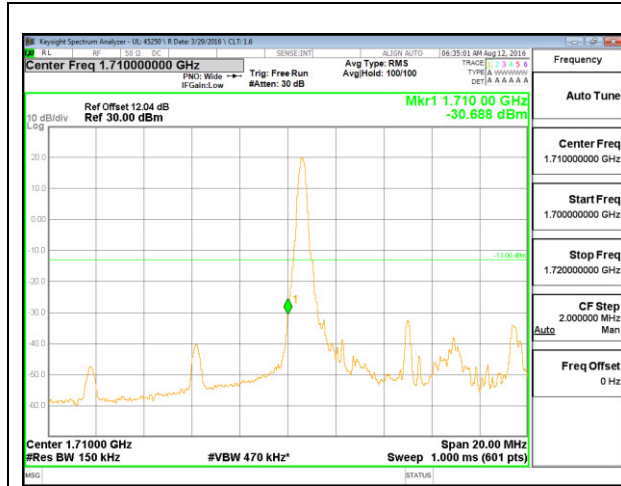

LTE B4 5MHz QPSK Low Channel FRB

LTE B4 5MHz QPSK High Channel FRB

LTE B4 5MHz 16QAM Low Channel 1RB

LTE B4 5MHz 16QAM High Channel 1RB

LTE B4 5MHz 16QAM Low Channel FRB

LTE B4 5MHz 16QAM High Channel FRB

LTE B4 10MHz QPSK Low Channel 1RB

LTE B4 10MHz QPSK High Channel 1RB

LTE B4 10MHz QPSK Low Channel FRB

LTE B4 10MHz QPSK High Channel FRB

LTE B4 10MHz 16QAM Low Channel 1RB

LTE B4 10MHz 16QAM High Channel 1RB

LTE B4 10MHz 16QAM Low Channel FRB