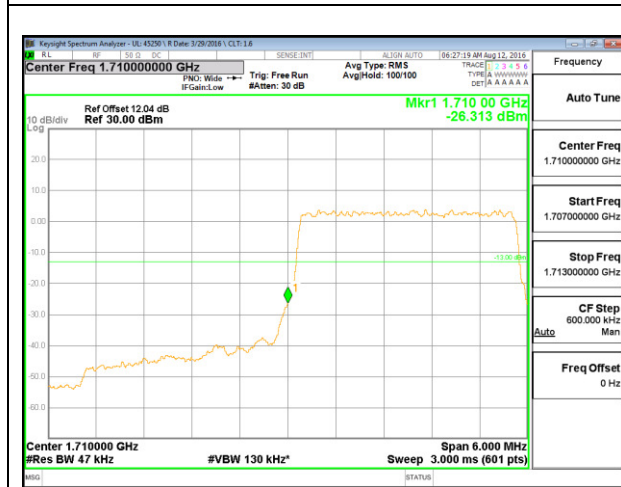

B5 HSDPA High Channel

LTE Band 4

LTE B4 1.4MHz QPSK Low Channel 1RB

LTE B4 1.4MHz QPSK High Channel 1RB

LTE B4 1.4MHz QPSK Low Channel FRB

LTE B4 1.4MHz QPSK High Channel FRB

LTE B4 1.4MHz 16QAM Low Channel 1RB

LTE B4 1.4MHz 16QAM High Channel 1RB

LTE B4 1.4MHz 16QAM Low Channel FRB

LTE B4 1.4MHz 16QAM High Channel FRB

LTE B4 3MHz QPSK Low Channel 1RB

LTE B4 3MHz QPSK High Channel 1RB

LTE B4 3MHz QPSK Low Channel FRB

LTE B4 3MHz QPSK High Channel FRB

LTE B4 3MHz 16QAM Low Channel 1RB

LTE B4 3MHz 16QAM High Channel 1RB

LTE B4 3MHz 16QAM Low Channel FRB

LTE B4 3MHz 16QAM High Channel FRB

LTE B4 5MHz QPSK Low Channel 1RB

LTE B4 5MHz QPSK High Channel 1RB

LTE B4 5MHz QPSK Low Channel FRB

LTE B4 5MHz QPSK High Channel FRB

LTE B4 5MHz 16QAM Low Channel 1RB

LTE B4 5MHz 16QAM High Channel 1RB

LTE B4 5MHz 16QAM Low Channel FRB

LTE B4 5MHz 16QAM High Channel FRB

LTE B4 10MHz QPSK Low Channel 1RB