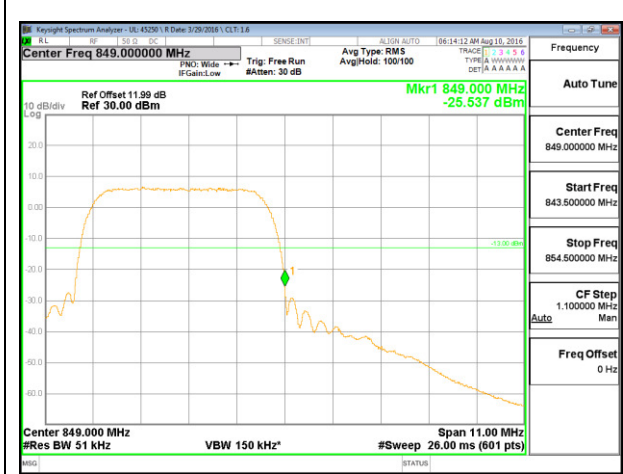

B2 HSDPA High Channel

B4 REL99 Low Channel

B4 REL99 High Channel

B4 HSDPA Low Channel

B4 HSDPA High Channel

B5 REL99 Low Channel

B5 REL99 High Channel

B5 HSDPA Low Channel

B5 HSDPA High Channel

LTE Band 4

LTE B4 1.4MHz QPSK Low Channel 1RB

LTE B4 1.4MHz QPSK High Channel 1RB

LTE B4 1.4MHz QPSK Low Channel FRB

LTE B4 1.4MHz QPSK High Channel FRB

LTE B4 1.4MHz 16QAM Low Channel 1RB

LTE B4 1.4MHz 16QAM High Channel 1RB

LTE B4 1.4MHz 16QAM Low Channel FRB

LTE B4 1.4MHz 16QAM High Channel FRB

LTE B4 3MHz QPSK Low Channel 1RB

LTE B4 3MHz QPSK High Channel 1RB

LTE B4 3MHz QPSK Low Channel FRB