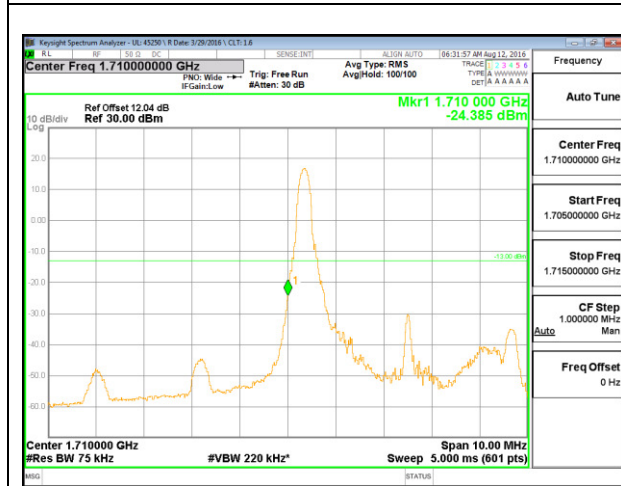

LTE B4 1.4MHz 16QAM High Channel 1RB

LTE B4 1.4MHz 16QAM Low Channel FRB

LTE B4 1.4MHz 16QAM High Channel FRB

LTE B4 3MHz QPSK Low Channel 1RB

LTE B4 3MHz QPSK High Channel 1RB

LTE B4 3MHz QPSK Low Channel FRB

LTE B4 3MHz QPSK High Channel FRB

LTE B4 3MHz 16QAM Low Channel 1RB

LTE B4 3MHz 16QAM High Channel 1RB

LTE B4 3MHz 16QAM Low Channel FRB

LTE B4 3MHz 16QAM High Channel FRB

LTE B4 5MHz QPSK Low Channel 1RB

LTE B4 5MHz QPSK High Channel 1RB

LTE B4 5MHz QPSK Low Channel FRB

LTE B4 5MHz QPSK High Channel FRB

LTE B4 5MHz 16QAM Low Channel 1RB

LTE B4 5MHz 16QAM High Channel 1RB

LTE B4 5MHz 16QAM Low Channel FRB

LTE B4 5MHz 16QAM High Channel FRB

LTE B4 10MHz QPSK Low Channel 1RB