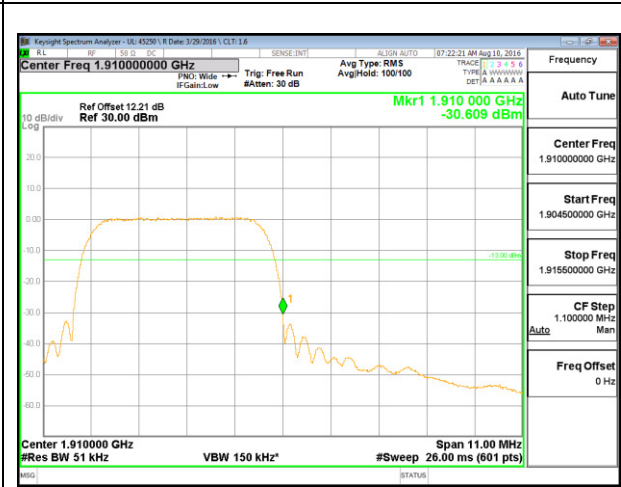

GSM1900 GPRS Low Channel

GSM1900 GPRS High Channel

GSM1900 EGPRS Low Channel

GSM1900 EGPRS High Channel

WCDMA

B2 REL99 Low Channel

B2 REL99 High Channel

B2 HSDPA Low Channel

B2 HSDPA High Channel

B4 REL99 Low Channel

B4 REL99 High Channel

B4 HSDPA Low Channel

B4 HSDPA High Channel

B5 REL99 Low Channel

B5 REL99 High Channel

B5 HSDPA Low Channel

B5 HSDPA High Channel

LTE Band 4

LTE B4 1.4MHz QPSK Low Channel 1RB

LTE B4 1.4MHz QPSK High Channel 1RB

LTE B4 1.4MHz QPSK Low Channel FRB

LTE B4 1.4MHz QPSK High Channel FRB

LTE B4 1.4MHz 16QAM Low Channel 1RB