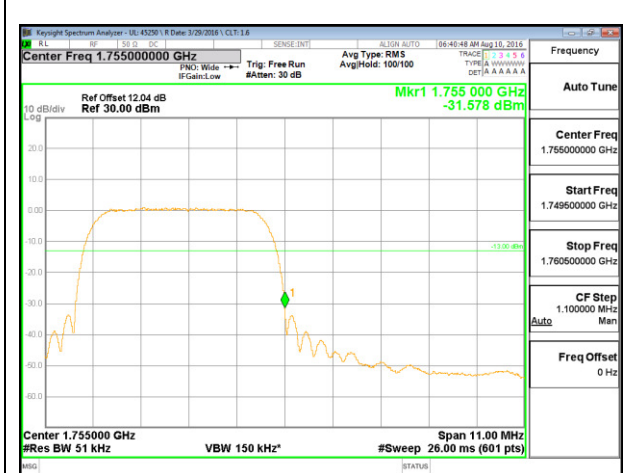

GSM1900 GPRS Low Channel

GSM1900 GPRS High Channel

GSM1900 EGPRS Low Channel

GSM1900 EGPRS High Channel

WCDMA

B2 REL99 Low Channel

B2 REL99 High Channel

B2 HSDPA Low Channel

B2 HSDPA High Channel

B4 REL99 Low Channel

B4 REL99 High Channel

B4 HSDPA Low Channel

B4 HSDPA High Channel

B5 REL99 Low Channel

B5 REL99 High Channel

B5 HSDPA Low Channel

B5 HSDPA High Channel

LTE Band 4

LTE B4 1.4MHz QPSK Low Channel 1RB

LTE B4 1.4MHz QPSK High Channel 1RB

LTE B4 1.4MHz QPSK Low Channel FRB

LTE B4 1.4MHz QPSK High Channel FRB

LTE B4 1.4MHz 16QAM Low Channel 1RB

LTE B4 1.4MHz 16QAM High Channel 1RB

LTE B4 1.4MHz 16QAM Low Channel FRB

LTE B4 1.4MHz 16QAM High Channel FRB

LTE B4 3MHz QPSK Low Channel 1RB

LTE B4 3MHz QPSK High Channel 1RB

LTE B4 3MHz QPSK Low Channel FRB