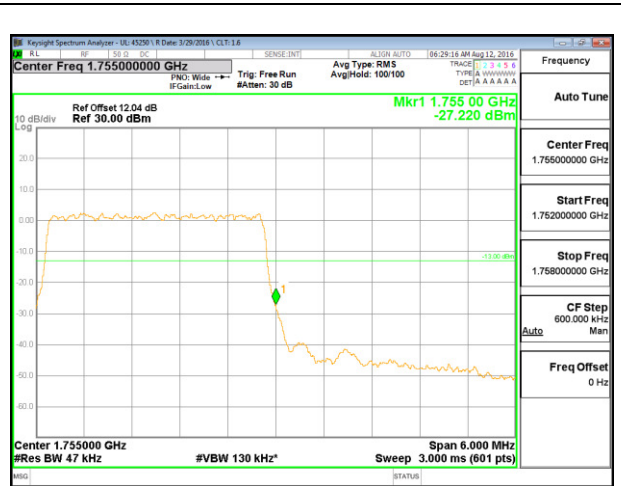

LTE B4 1.4MHz 16QAM High Channel 1RB

LTE B4 1.4MHz 16QAM Low Channel FRB

LTE B4 1.4MHz 16QAM High Channel FRB

LTE B4 3MHz QPSK Low Channel 1RB

LTE B4 3MHz QPSK High Channel 1RB

LTE B4 3MHz QPSK Low Channel FRB

LTE B4 3MHz QPSK High Channel FRB

LTE B4 3MHz 16QAM Low Channel 1RB

LTE B4 3MHz 16QAM High Channel 1RB

LTE B4 3MHz 16QAM Low Channel FRB

LTE B4 3MHz 16QAM High Channel FRB

LTE B4 5MHz QPSK Low Channel 1RB

LTE B4 5MHz QPSK High Channel 1RB

LTE B4 5MHz QPSK Low Channel FRB

LTE B4 5MHz QPSK High Channel FRB

LTE B4 5MHz 16QAM Low Channel 1RB

LTE B4 5MHz 16QAM High Channel 1RB

LTE B4 5MHz 16QAM Low Channel FRB

LTE B4 5MHz 16QAM High Channel FRB

LTE B4 10MHz QPSK Low Channel 1RB