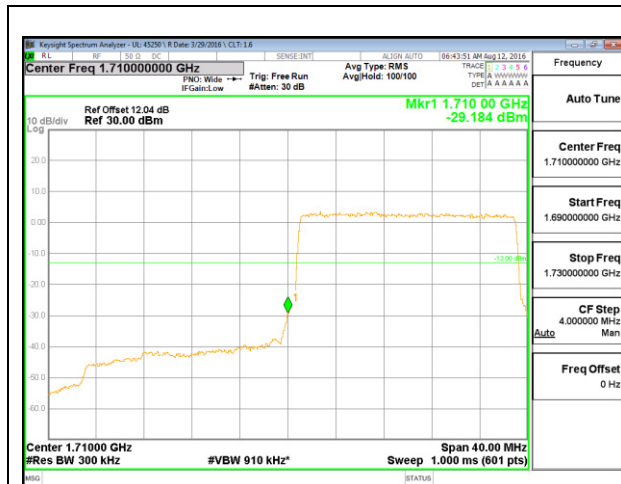

LTE B4 10MHz 16QAM High Channel FRB

LTE B4 15MHz QPSK Low Channel 1RB

LTE B4 15MHz QPSK High Channel 1RB

LTE B4 15MHz QPSK Low Channel FRB

LTE B4 15MHz QPSK High Channel FRB

LTE B4 15MHz 16QAM Low Channel 1RB

LTE B4 15MHz 16QAM High Channel 1RB

LTE B4 15MHz 16QAM Low Channel FRB

LTE B4 15MHz 16QAM High Channel FRB

LTE B4 20MHz QPSK Low Channel 1RB

LTE B4 20MHz QPSK High Channel 1RB

LTE B4 20MHz QPSK Low Channel FRB

LTE B4 20MHz QPSK High Channel FRB

LTE B4 20MHz 16QAM Low Channel 1RB

LTE B4 20MHz 16QAM High Channel 1RB

LTE B4 20MHz 16QAM Low Channel FRB

LTE B4 20MHz 16QAM High Channel FRB

LTE Band 5

LTE B5 1.4MHz QPSK Low Channel 1RB