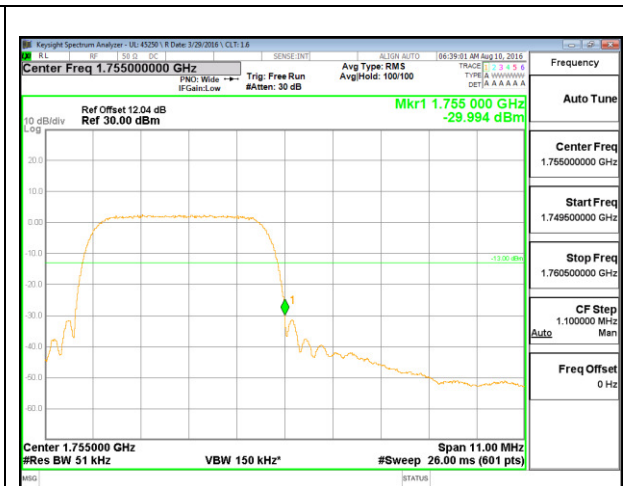

GSM1900 GPRS Low Channel

GSM1900 GPRS High Channel

GSM1900 EGPRS Low Channel

GSM1900 EGPRS High Channel

WCDMA

B2 REL99 Low Channel

B2 REL99 High Channel

B2 HSDPA Low Channel

B2 HSDPA High Channel

B4 REL99 Low Channel

B4 REL99 High Channel

B4 HSDPA Low Channel

B4 HSDPA High Channel

B5 REL99 Low Channel

B5 REL99 High Channel

B5 HSDPA Low Channel

B5 HSDPA High Channel

LTE Band 4

LTE B4 1.4MHz QPSK Low Channel 1RB

LTE B4 1.4MHz QPSK High Channel 1RB

LTE B4 1.4MHz QPSK Low Channel FRB

LTE B4 1.4MHz QPSK High Channel FRB

LTE B4 1.4MHz 16QAM Low Channel 1RB