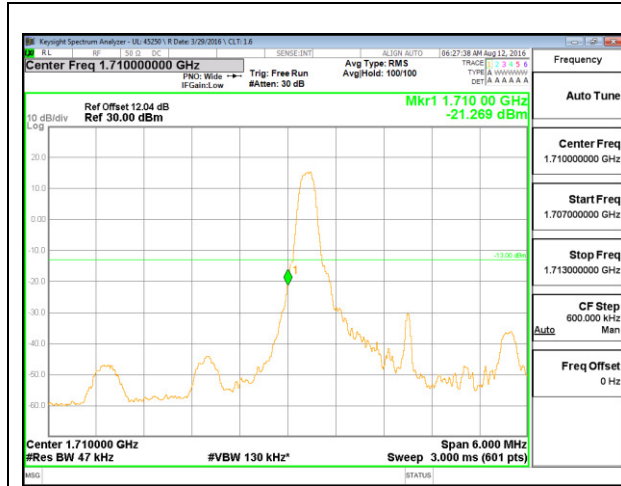

B5 HSDPA High Channel

LTE Band 4

LTE B4 1.4MHz QPSK Low Channel 1RB

LTE B4 1.4MHz QPSK High Channel 1RB

LTE B4 1.4MHz QPSK Low Channel FRB

LTE B4 1.4MHz QPSK High Channel FRB

LTE B4 1.4MHz 16QAM Low Channel 1RB

LTE B4 1.4MHz 16QAM High Channel 1RB

LTE B4 1.4MHz 16QAM Low Channel FRB

LTE B4 1.4MHz 16QAM High Channel FRB

LTE B4 3MHz QPSK Low Channel 1RB

LTE B4 3MHz QPSK High Channel 1RB

LTE B4 3MHz QPSK Low Channel FRB

LTE B4 3MHz QPSK High Channel FRB

LTE B4 3MHz 16QAM Low Channel 1RB

LTE B4 3MHz 16QAM High Channel 1RB

LTE B4 3MHz 16QAM Low Channel FRB

LTE B4 3MHz 16QAM High Channel FRB

LTE B4 5MHz QPSK Low Channel 1RB

LTE B4 5MHz QPSK High Channel 1RB