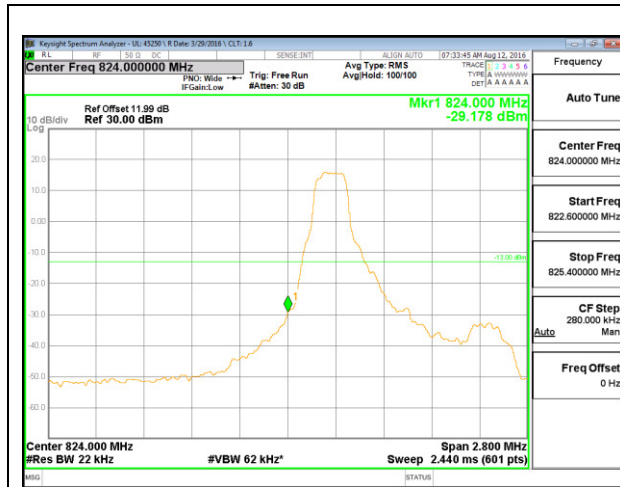

LTE B4 20MHz QPSK High Channel FRB

LTE B4 20MHz 16QAM Low Channel 1RB

LTE B4 20MHz 16QAM High Channel 1RB

LTE B4 20MHz 16QAM Low Channel FRB

LTE B4 20MHz 16QAM High Channel FRB

LTE Band 5

LTE B5 1.4MHz QPSK Low Channel 1RB

LTE B5 1.4MHz QPSK High Channel 1RB

LTE B5 1.4MHz QPSK Low Channel FRB

LTE B5 1.4MHz QPSK High Channel FRB

LTE B5 1.4MHz 16QAM Low Channel 1RB

LTE B5 1.4MHz 16QAM High Channel 1RB

LTE B5 1.4MHz 16QAM Low Channel FRB