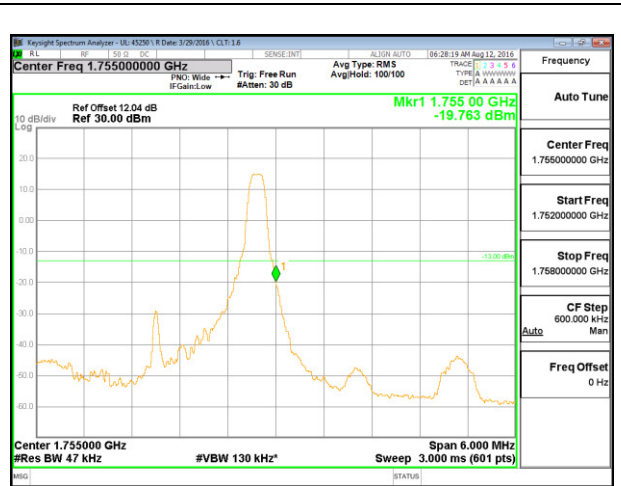

B5 HSDPA High Channel

LTE Band 4

LTE B4 1.4MHz QPSK Low Channel 1RB

LTE B4 1.4MHz QPSK High Channel 1RB

LTE B4 1.4MHz QPSK Low Channel FRB

LTE B4 1.4MHz QPSK High Channel FRB

LTE B4 1.4MHz 16QAM Low Channel 1RB

LTE B4 1.4MHz 16QAM High Channel 1RB

LTE B4 1.4MHz 16QAM Low Channel FRB

LTE B4 1.4MHz 16QAM High Channel FRB

LTE B4 3MHz QPSK Low Channel 1RB

LTE B4 3MHz QPSK High Channel 1RB

LTE B4 3MHz QPSK Low Channel FRB

LTE B4 3MHz QPSK High Channel FRB

LTE B4 3MHz 16QAM Low Channel 1RB

LTE B4 3MHz 16QAM High Channel 1RB

LTE B4 3MHz 16QAM Low Channel FRB

LTE B4 3MHz 16QAM High Channel FRB

LTE B4 5MHz QPSK Low Channel 1RB

LTE B4 5MHz QPSK High Channel 1RB