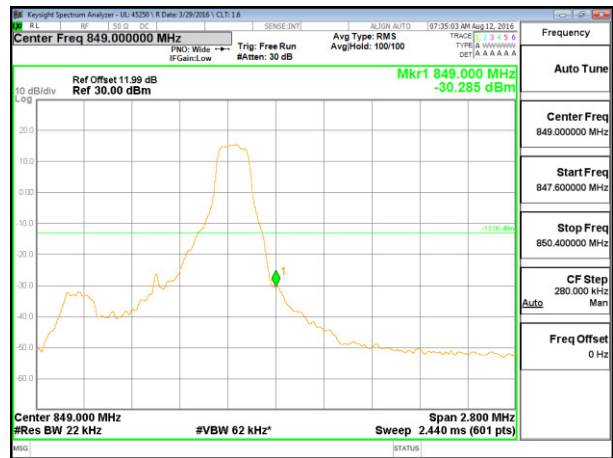

LTE B4 20MHz QPSK High Channel FRB

LTE B4 20MHz 16QAM Low Channel 1RB

LTE B4 20MHz 16QAM High Channel 1RB

LTE B4 20MHz 16QAM Low Channel FRB

LTE B4 20MHz 16QAM High Channel FRB

LTE Band 5

LTE B5 1.4MHz QPSK Low Channel 1RB

LTE B5 1.4MHz QPSK High Channel 1RB

LTE B5 1.4MHz QPSK Low Channel FRB

LTE B5 1.4MHz QPSK High Channel FRB

LTE B5 1.4MHz 16QAM Low Channel 1RB

LTE B5 1.4MHz 16QAM High Channel 1RB

LTE B5 1.4MHz 16QAM Low Channel FRB