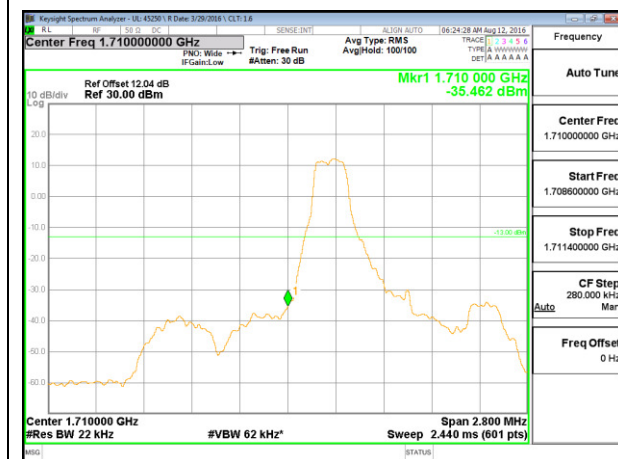

B2 HSDPA High Channel

B4 REL99 Low Channel

B4 REL99 High Channel

B4 HSDPA Low Channel

B4 HSDPA High Channel

B5 REL99 Low Channel

B5 REL99 High Channel

B5 HSDPA Low Channel

B5 HSDPA High Channel

LTE Band 4

LTE B4 1.4MHz QPSK Low Channel 1RB

LTE B4 1.4MHz QPSK High Channel 1RB

LTE B4 1.4MHz QPSK Low Channel FRB

LTE B4 1.4MHz QPSK High Channel FRB

LTE B4 1.4MHz 16QAM Low Channel 1RB

LTE B4 1.4MHz 16QAM High Channel 1RB

LTE B4 1.4MHz 16QAM Low Channel FRB

LTE B4 1.4MHz 16QAM High Channel FRB

LTE B4 3MHz QPSK Low Channel 1RB

LTE B4 3MHz QPSK High Channel 1RB

LTE B4 3MHz QPSK Low Channel FRB