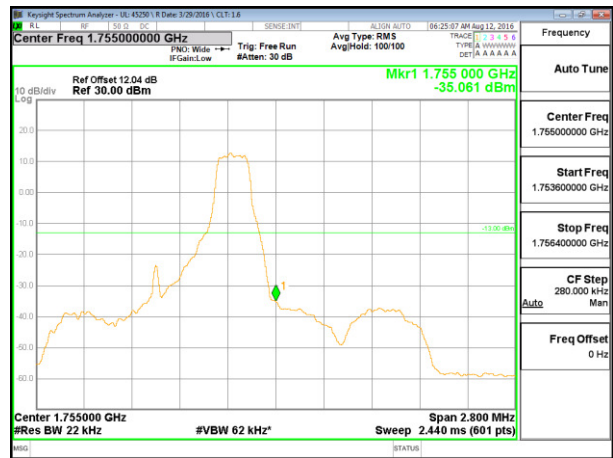

GSM1900 GPRS Low Channel

GSM1900 GPRS High Channel

GSM1900 EGPRS Low Channel

GSM1900 EGPRS High Channel

WCDMA

B2 REL99 Low Channel

B2 REL99 High Channel

B2 HSDPA Low Channel

B2 HSDPA High Channel

B4 REL99 Low Channel

B4 REL99 High Channel

B4 HSDPA Low Channel

B4 HSDPA High Channel

B5 REL99 Low Channel

B5 REL99 High Channel

B5 HSDPA Low Channel

B5 HSDPA High Channel

LTE Band 4

LTE B4 1.4MHz QPSK Low Channel 1RB

LTE B4 1.4MHz QPSK High Channel 1RB

LTE B4 1.4MHz QPSK Low Channel FRB

LTE B4 1.4MHz QPSK High Channel FRB

LTE B4 1.4MHz 16QAM Low Channel 1RB

LTE B4 1.4MHz 16QAM High Channel 1RB

LTE B4 1.4MHz 16QAM Low Channel FRB

LTE B4 1.4MHz 16QAM High Channel FRB

LTE B4 3MHz QPSK Low Channel 1RB

LTE B4 3MHz QPSK High Channel 1RB

LTE B4 3MHz QPSK Low Channel FRB