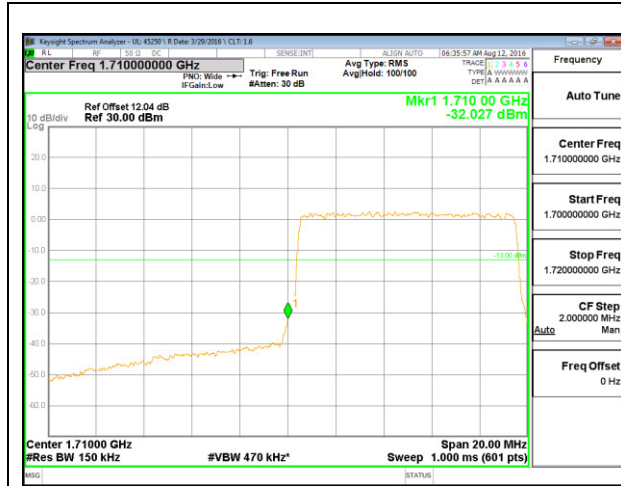

LTE B4 5MHz QPSK Low Channel FRB

LTE B4 5MHz QPSK High Channel FRB

LTE B4 5MHz 16QAM Low Channel 1RB

LTE B4 5MHz 16QAM High Channel 1RB

LTE B4 5MHz 16QAM Low Channel FRB

LTE B4 5MHz 16QAM High Channel FRB

LTE B4 10MHz QPSK Low Channel 1RB

LTE B4 10MHz QPSK High Channel 1RB

LTE B4 10MHz QPSK Low Channel FRB

LTE B4 10MHz QPSK High Channel FRB

LTE B4 10MHz 16QAM Low Channel 1RB

LTE B4 10MHz 16QAM High Channel 1RB

LTE B4 10MHz 16QAM Low Channel FRB

LTE B4 10MHz 16QAM High Channel FRB

LTE B4 15MHz QPSK Low Channel 1RB

LTE B4 15MHz QPSK High Channel 1RB

LTE B4 15MHz QPSK Low Channel FRB

LTE B4 15MHz QPSK High Channel FRB

LTE B4 15MHz 16QAM Low Channel 1RB