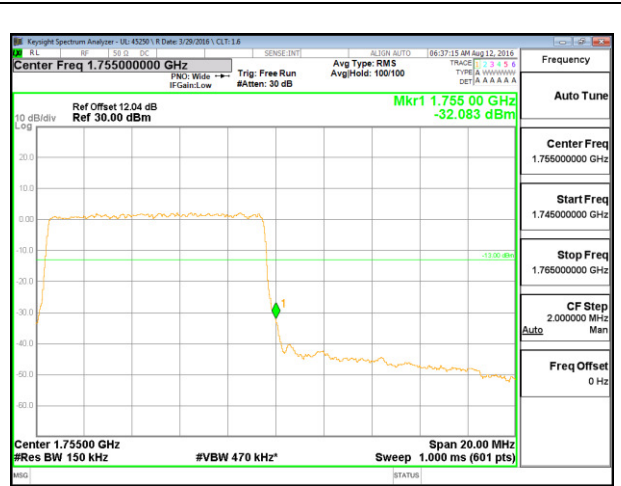

LTE B4 5MHz QPSK Low Channel FRB

LTE B4 5MHz QPSK High Channel FRB

LTE B4 5MHz 16QAM Low Channel 1RB

LTE B4 5MHz 16QAM High Channel 1RB

LTE B4 5MHz 16QAM Low Channel FRB

LTE B4 5MHz 16QAM High Channel FRB

LTE B4 10MHz QPSK Low Channel 1RB

LTE B4 10MHz QPSK High Channel 1RB

LTE B4 10MHz QPSK Low Channel FRB

LTE B4 10MHz QPSK High Channel FRB

LTE B4 10MHz 16QAM Low Channel 1RB

LTE B4 10MHz 16QAM High Channel 1RB

LTE B4 10MHz 16QAM Low Channel FRB

LTE B4 10MHz 16QAM High Channel FRB

LTE B4 15MHz QPSK Low Channel 1RB

LTE B4 15MHz QPSK High Channel 1RB

LTE B4 15MHz QPSK Low Channel FRB

LTE B4 15MHz QPSK High Channel FRB

LTE B4 15MHz 16QAM Low Channel 1RB