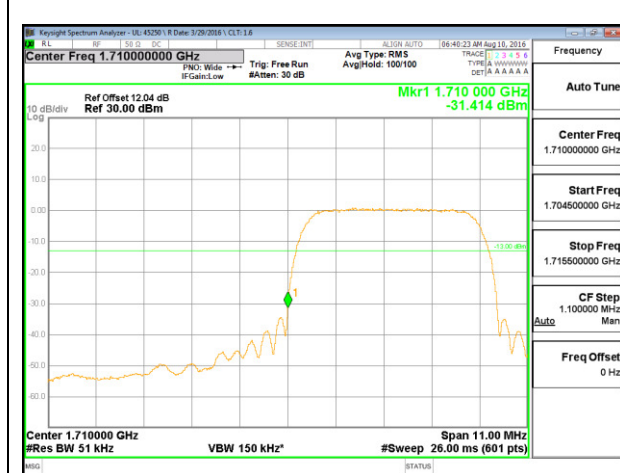

GSM1900 GPRS Low Channel

GSM1900 GPRS High Channel

GSM1900 EGPRS Low Channel

GSM1900 EGPRS High Channel

WCDMA

B2 REL99 Low Channel

B2 REL99 High Channel

B2 HSDPA Low Channel

B2 HSDPA High Channel

B4 REL99 Low Channel

B4 REL99 High Channel

B4 HSDPA Low Channel

B4 HSDPA High Channel

B5 REL99 Low Channel

B5 REL99 High Channel

B5 HSDPA Low Channel

B5 HSDPA High Channel

LTE Band 4

LTE B4 1.4MHz QPSK Low Channel 1RB

LTE B4 1.4MHz QPSK High Channel 1RB

LTE B4 1.4MHz QPSK Low Channel FRB

LTE B4 1.4MHz QPSK High Channel FRB

LTE B4 1.4MHz 16QAM Low Channel 1RB