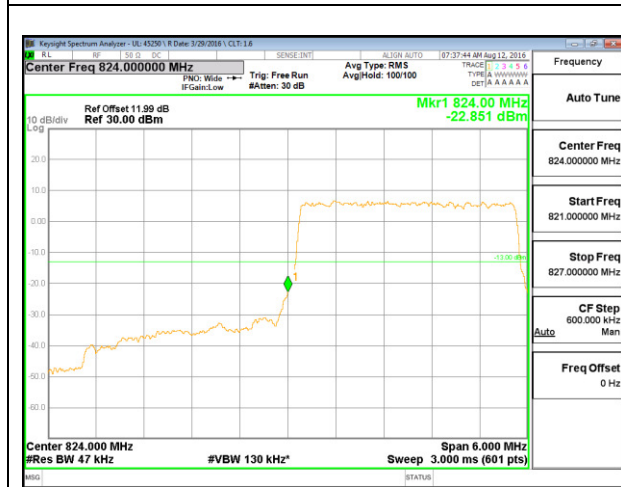

LTE B4 20MHz QPSK High Channel FRB

LTE B4 20MHz 16QAM Low Channel 1RB

LTE B4 20MHz 16QAM High Channel 1RB

LTE B4 20MHz 16QAM Low Channel FRB

LTE B4 20MHz 16QAM High Channel FRB

LTE Band 5

LTE B5 1.4MHz QPSK Low Channel 1RB

LTE B5 1.4MHz QPSK High Channel 1RB

LTE B5 1.4MHz QPSK Low Channel FRB

LTE B5 1.4MHz QPSK High Channel FRB

LTE B5 1.4MHz 16QAM Low Channel 1RB

LTE B5 1.4MHz 16QAM High Channel 1RB

LTE B5 1.4MHz 16QAM Low Channel FRB

LTE B5 1.4MHz 16QAM High Channel FRB

LTE B5 3MHz QPSK Low Channel 1RB

LTE B5 3MHz QPSK High Channel 1RB

LTE B5 3MHz QPSK Low Channel FRB

LTE B5 3MHz QPSK High Channel FRB

LTE B5 3MHz 16QAM Low Channel 1RB

LTE B5 3MHz 16QAM High Channel 1RB