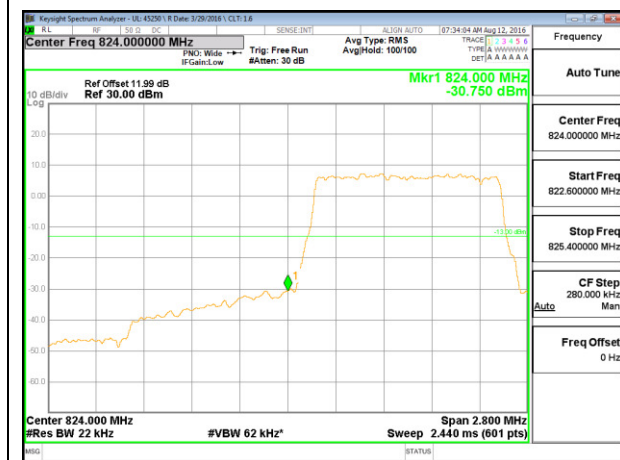

LTE B4 15MHz 16QAM High Channel 1RB

LTE B4 15MHz 16QAM Low Channel FRB

LTE B4 15MHz 16QAM High Channel FRB

LTE B4 20MHz QPSK Low Channel 1RB

LTE B4 20MHz QPSK High Channel 1RB

LTE B4 20MHz QPSK Low Channel FRB

LTE B4 20MHz QPSK High Channel FRB

LTE B4 20MHz 16QAM Low Channel 1RB

LTE B4 20MHz 16QAM High Channel 1RB

LTE B4 20MHz 16QAM Low Channel FRB

LTE B4 20MHz 16QAM High Channel FRB

LTE Band 5

LTE B5 1.4MHz QPSK Low Channel 1RB

LTE B5 1.4MHz QPSK High Channel 1RB

LTE B5 1.4MHz QPSK Low Channel FRB

LTE B5 1.4MHz QPSK High Channel FRB

LTE B5 1.4MHz 16QAM Low Channel 1RB

LTE B5 1.4MHz 16QAM High Channel 1RB

LTE B5 1.4MHz 16QAM Low Channel FRB