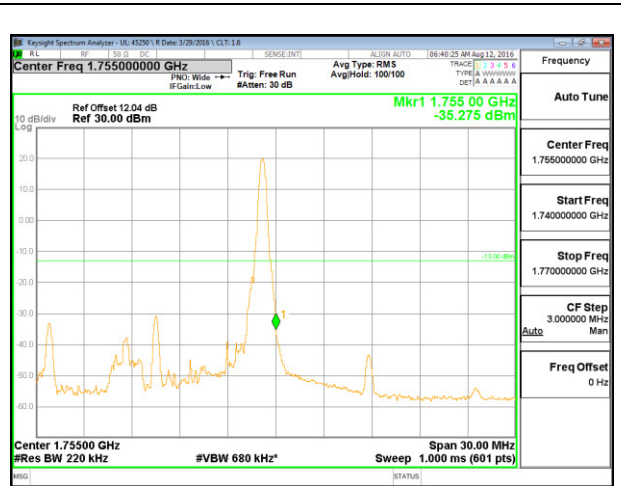

LTE B4 10MHz QPSK High Channel 1RB

LTE B4 10MHz QPSK Low Channel FRB

LTE B4 10MHz QPSK High Channel FRB

LTE B4 10MHz 16QAM Low Channel 1RB

LTE B4 10MHz 16QAM High Channel 1RB

LTE B4 10MHz 16QAM Low Channel FRB

LTE B4 10MHz 16QAM High Channel FRB

LTE B4 15MHz QPSK Low Channel 1RB

LTE B4 15MHz QPSK High Channel 1RB

LTE B4 15MHz QPSK Low Channel FRB

LTE B4 15MHz QPSK High Channel FRB

LTE B4 15MHz 16QAM Low Channel 1RB