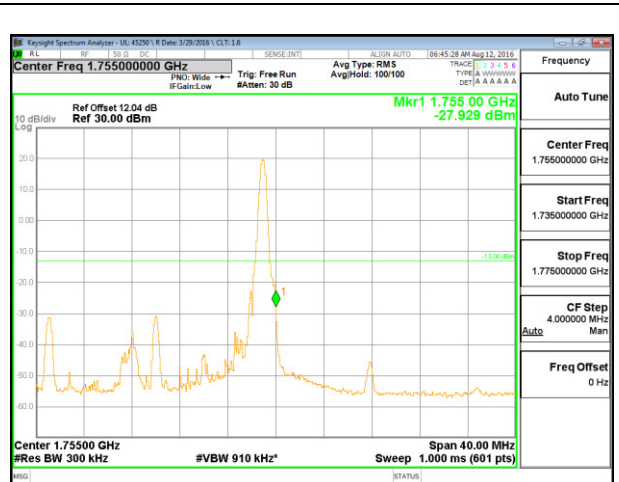

LTE B4 10MHz 16QAM High Channel FRB

LTE B4 15MHz QPSK Low Channel 1RB

LTE B4 15MHz QPSK High Channel 1RB

LTE B4 15MHz QPSK Low Channel FRB

LTE B4 15MHz QPSK High Channel FRB

LTE B4 15MHz 16QAM Low Channel 1RB

LTE B4 15MHz 16QAM High Channel 1RB

LTE B4 15MHz 16QAM Low Channel FRB

LTE B4 15MHz 16QAM High Channel FRB

LTE B4 20MHz QPSK Low Channel 1RB

LTE B4 20MHz QPSK High Channel 1RB

LTE B4 20MHz QPSK Low Channel FRB

LTE B4 20MHz QPSK High Channel FRB

LTE B4 20MHz 16QAM Low Channel 1RB

LTE B4 20MHz 16QAM High Channel 1RB

LTE B4 20MHz 16QAM Low Channel FRB

LTE B4 20MHz 16QAM High Channel FRB

LTE Band 5

LTE B5 1.4MHz QPSK Low Channel 1RB