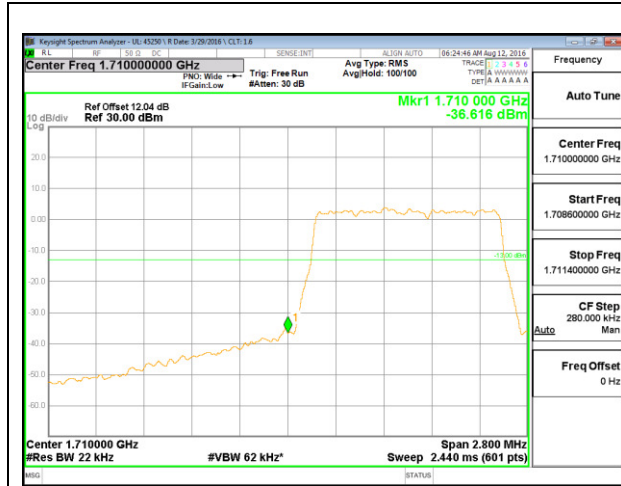

B2 HSDPA High Channel

B4 REL99 Low Channel

B4 REL99 High Channel

B4 HSDPA Low Channel

B4 HSDPA High Channel

B5 REL99 Low Channel

B5 REL99 High Channel

B5 HSDPA Low Channel

B5 HSDPA High Channel

LTE Band 4

LTE B4 1.4MHz QPSK Low Channel 1RB

LTE B4 1.4MHz QPSK High Channel 1RB

LTE B4 1.4MHz QPSK Low Channel FRB

LTE B4 1.4MHz QPSK High Channel FRB

LTE B4 1.4MHz 16QAM Low Channel 1RB

LTE B4 1.4MHz 16QAM High Channel 1RB

LTE B4 1.4MHz 16QAM Low Channel FRB

LTE B4 1.4MHz 16QAM High Channel FRB

LTE B4 3MHz QPSK Low Channel 1RB

LTE B4 3MHz QPSK High Channel 1RB

LTE B4 3MHz QPSK Low Channel FRB

LTE B4 3MHz QPSK High Channel FRB

LTE B4 3MHz 16QAM Low Channel 1RB

LTE B4 3MHz 16QAM High Channel 1RB

LTE B4 3MHz 16QAM Low Channel FRB

LTE B4 3MHz 16QAM High Channel FRB

LTE B4 5MHz QPSK Low Channel 1RB

LTE B4 5MHz QPSK High Channel 1RB