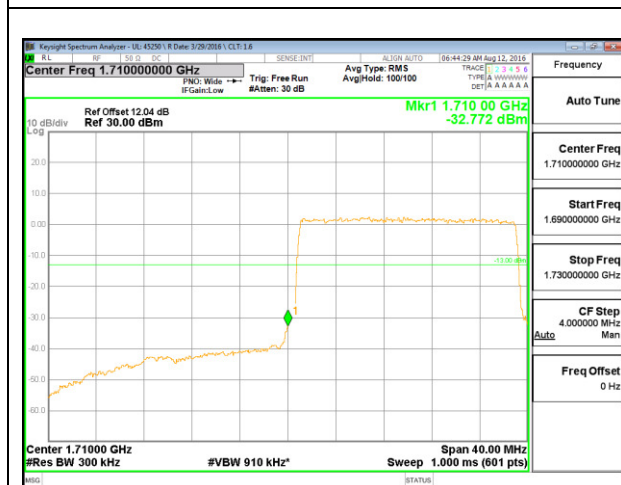

LTE B4 10MHz 16QAM High Channel FRB

LTE B4 15MHz QPSK Low Channel 1RB

LTE B4 15MHz QPSK High Channel 1RB

LTE B4 15MHz QPSK Low Channel FRB

LTE B4 15MHz QPSK High Channel FRB

LTE B4 15MHz 16QAM Low Channel 1RB

LTE B4 15MHz 16QAM High Channel 1RB

LTE B4 15MHz 16QAM Low Channel FRB

LTE B4 15MHz 16QAM High Channel FRB

LTE B4 20MHz QPSK Low Channel 1RB

LTE B4 20MHz QPSK High Channel 1RB

LTE B4 20MHz QPSK Low Channel FRB

LTE B4 20MHz QPSK High Channel FRB

LTE B4 20MHz 16QAM Low Channel 1RB

LTE B4 20MHz 16QAM High Channel 1RB

LTE B4 20MHz 16QAM Low Channel FRB

LTE B4 20MHz 16QAM High Channel FRB

LTE Band 5

LTE B5 1.4MHz QPSK Low Channel 1RB