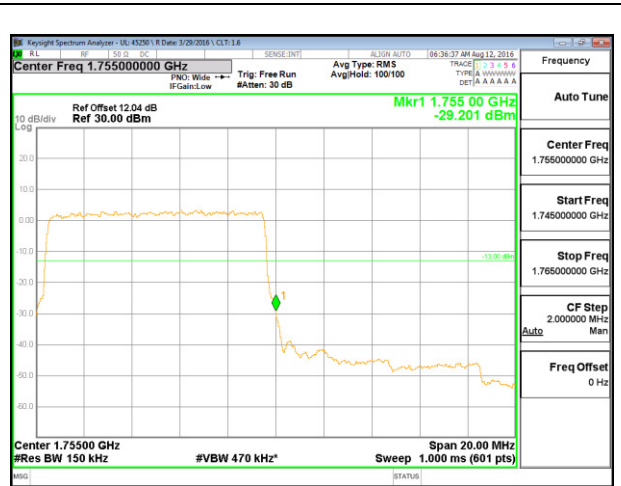

LTE B4 3MHz QPSK High Channel FRB

LTE B4 3MHz 16QAM Low Channel 1RB

LTE B4 3MHz 16QAM High Channel 1RB

LTE B4 3MHz 16QAM Low Channel FRB

LTE B4 3MHz 16QAM High Channel FRB

LTE B4 5MHz QPSK Low Channel 1RB

LTE B4 5MHz QPSK High Channel 1RB

LTE B4 5MHz QPSK Low Channel FRB

LTE B4 5MHz QPSK High Channel FRB

LTE B4 5MHz 16QAM Low Channel 1RB

LTE B4 5MHz 16QAM High Channel 1RB

LTE B4 5MHz 16QAM Low Channel FRB

LTE B4 5MHz 16QAM High Channel FRB

LTE B4 10MHz QPSK Low Channel 1RB

LTE B4 10MHz QPSK High Channel 1RB

LTE B4 10MHz QPSK Low Channel FRB

LTE B4 10MHz QPSK High Channel FRB

LTE B4 10MHz 16QAM Low Channel 1RB

LTE B4 10MHz 16QAM High Channel 1RB

LTE B4 10MHz 16QAM Low Channel FRB