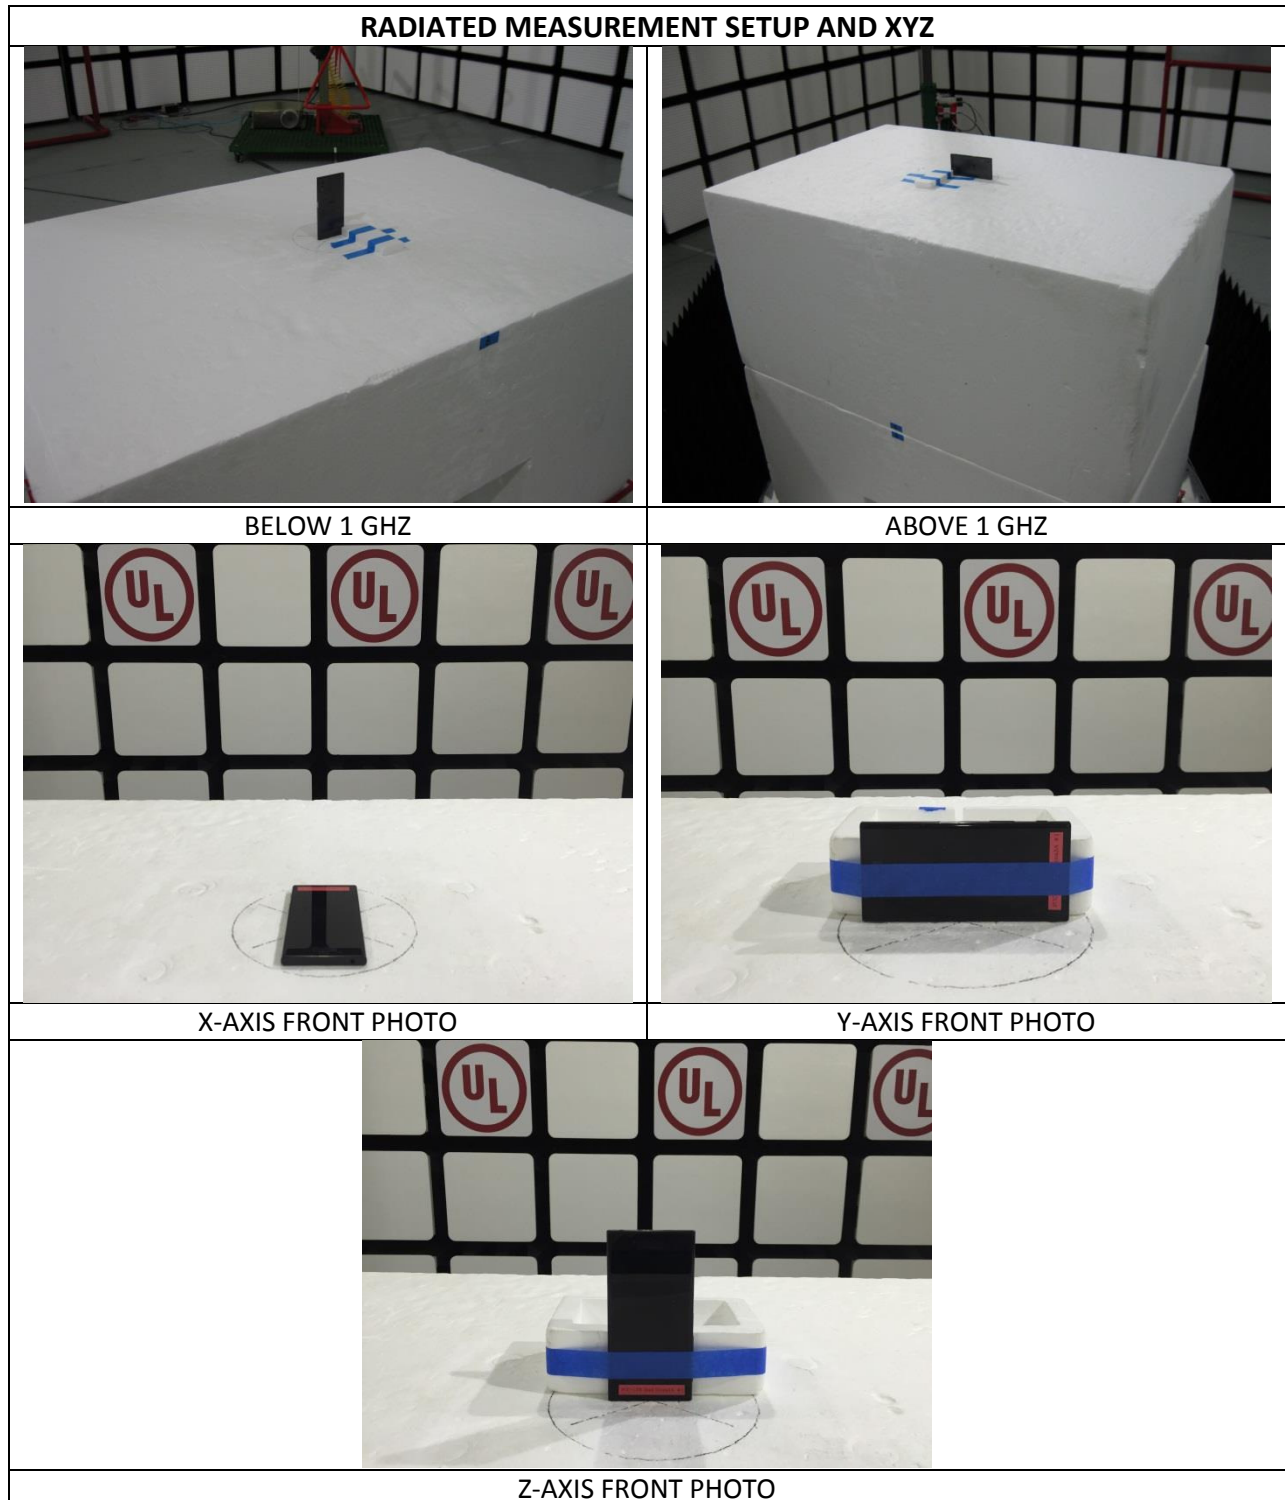

15. SETUP PHOTOS

**ANTENNA PORT CONDUCTED RF MEASUREMENT SETUP AND
FREQUENCY STABILITY**

ANTENNA PORT CONDUCTED PHOTO

FREQUENCY STABILITY

END OF REPORT