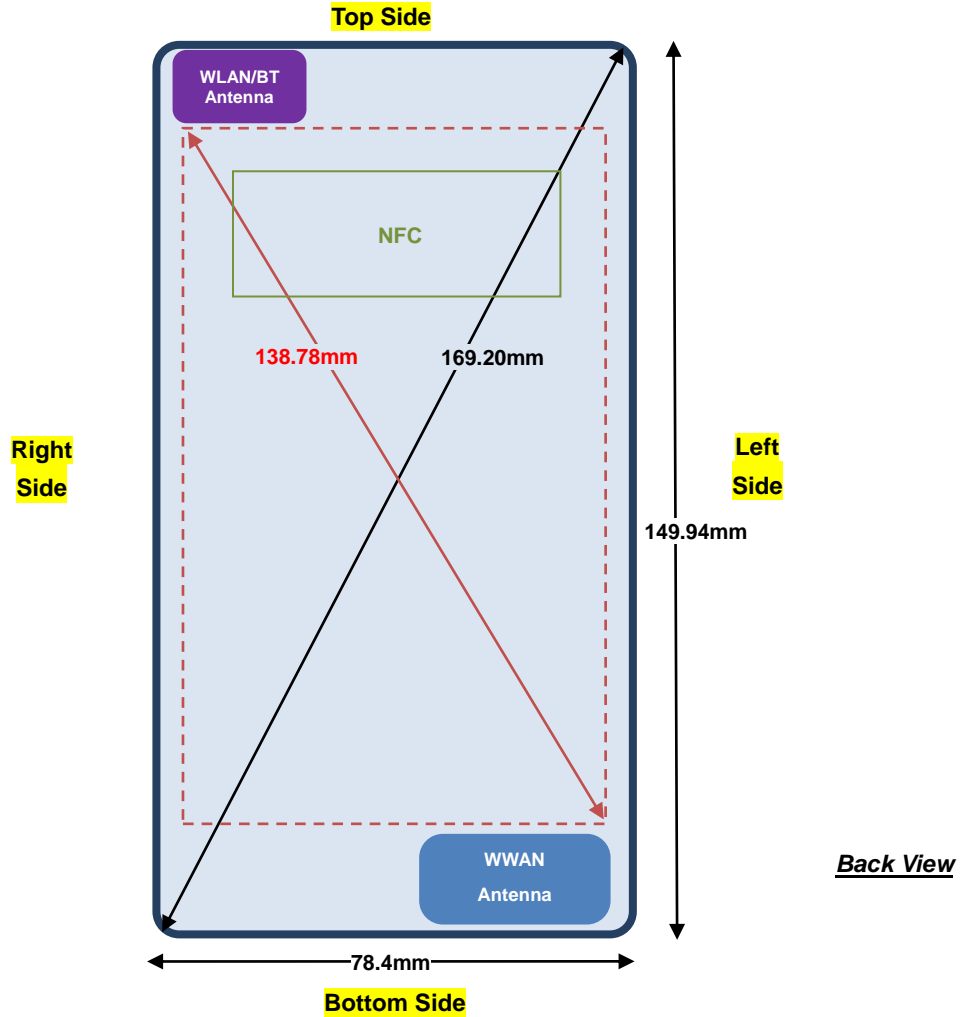

### Appendix D. Antenna Location

<Mobile Phone>

Overall diagonal	169.20 mm
Display diagonal	138.78 mm

**Appendix D. SAR Test Setup Photos**

**Right Cheek**

**Right Tilted**

**Left Cheek**

**Left Tilted**

Front, Test Separation 0 mm

Back, Test Separation 0 mm

Top Side, Test Separation 0 mm

Right Side, Test Separation 0 mm

Front, Test Separation 10 mm

Back, Test Separation 10 mm

Left Side, Test Separation 10 mm

Right Side, Test Separation 10 mm

Top Side, Test Separation 10 mm

Bottom Side, Test Separation 10 mm

Front, Test Separation 15 mm

Back, Test Separation 15 mm