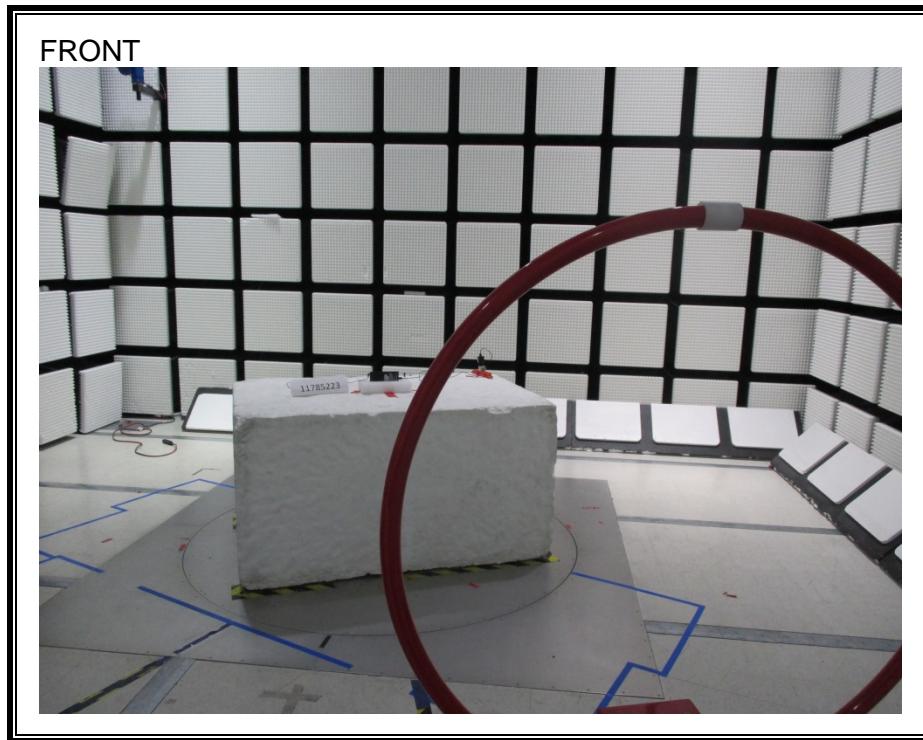

12.1. SETUP PHOTOS

ANTENNA PORT CONDUCTED RF MEASUREMENT SETUP

RADIATED RF MEASUREMENT SETUP (BELOW 30 MHz)

RADIATED RF MEASUREMENT SETUP (BELOW 1 GHz)

RADIATED RF MEASUREMENT SETUP (ABOVE 1 GHz)

RADIATED RF MEASUREMENT SETUP FOR PORTABLE CONFIGURATION

AC LINE CONDUCTED EMISSIONS MEASUREMENT SETUP

END OF REPORT