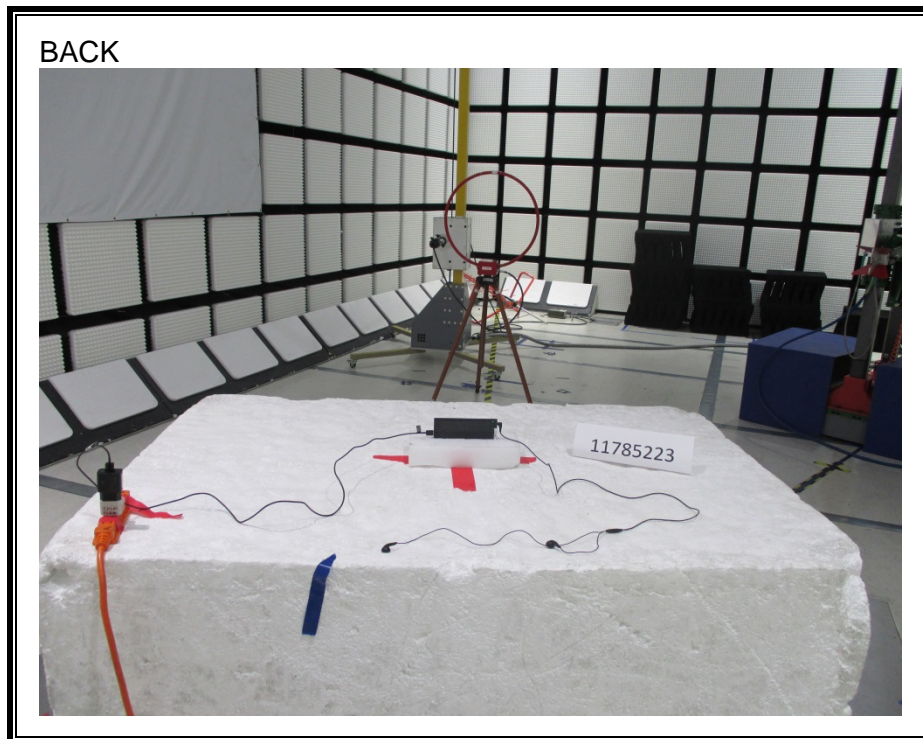

12.1. SETUP PHOTOS

ANTENNA PORT CONDUCTED RF MEASUREMENT SETUP

RADIATED RF MEASUREMENT SETUP (BELOW 30 MHz)

RADIATED RF MEASUREMENT SETUP (BELOW 1 GHz)

RADIATED RF MEASUREMENT SETUP (ABOVE 1 GHz)

RADIATED RF MEASUREMENT SETUP FOR PORTABLE CONFIGURATION

AC LINE CONDUCTED EMISSIONS MEASUREMENT SETUP

END OF REPORT