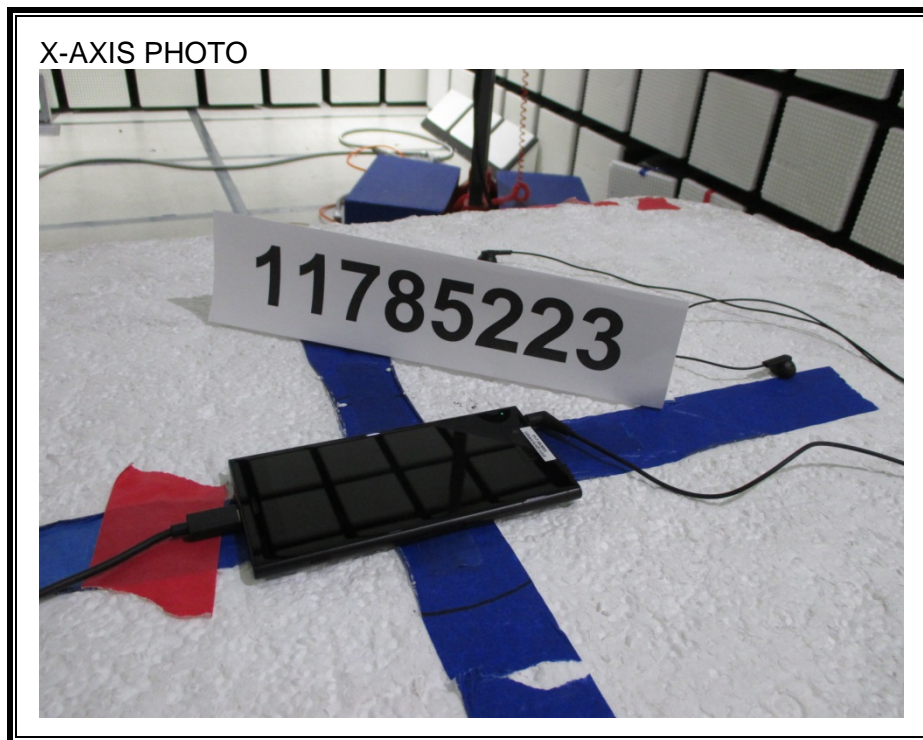

12.1. SETUP PHOTOS

ANTENNA PORT CONDUCTED RF MEASUREMENT SETUP

RADIATED RF MEASUREMENT SETUP (BELOW 30 MHz)

RADIATED RF MEASUREMENT SETUP (BELOW 1 GHz)

RADIATED RF MEASUREMENT SETUP (ABOVE 1 GHz)

RADIATED RF MEASUREMENT SETUP FOR PORTABLE CONFIGURATION

AC LINE CONDUCTED EMISSIONS MEASUREMENT SETUP

END OF REPORT