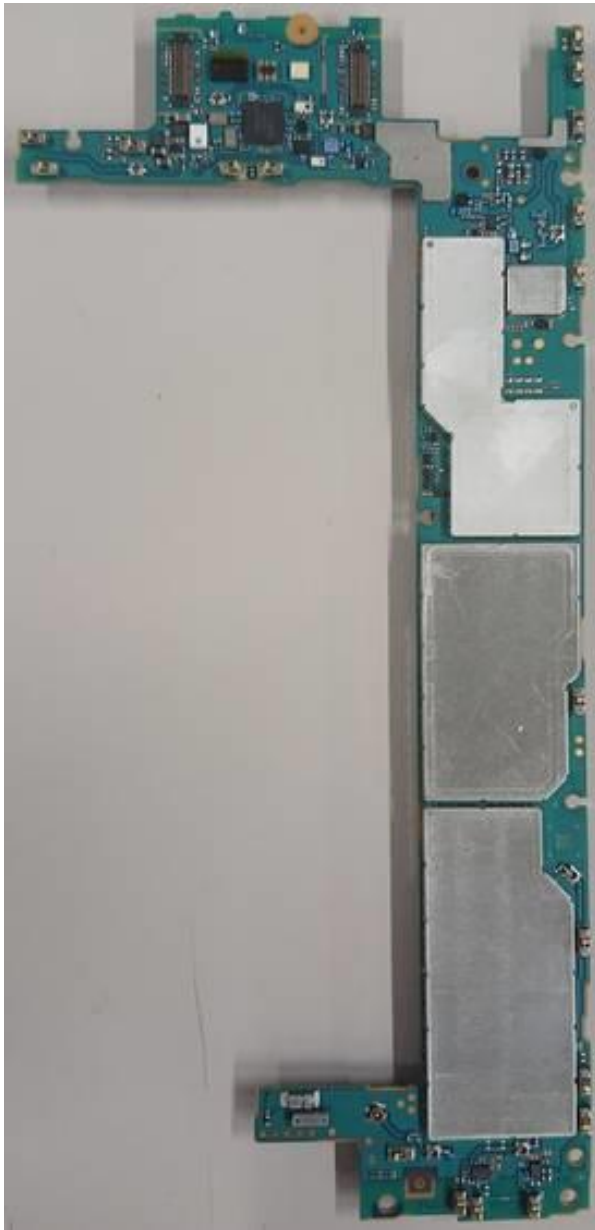

FCC ID: PY7-22031B Internal Photo

Without LCD

Without PBA and Battery

LCD

Internal PWB with Shield cases (Front-side)

Internal PWB without Shield cases (Front-side)

Internal PWB with Shield cases (Rear-side)

Internal PWB without Shield cases (Rear-side)

Battery: