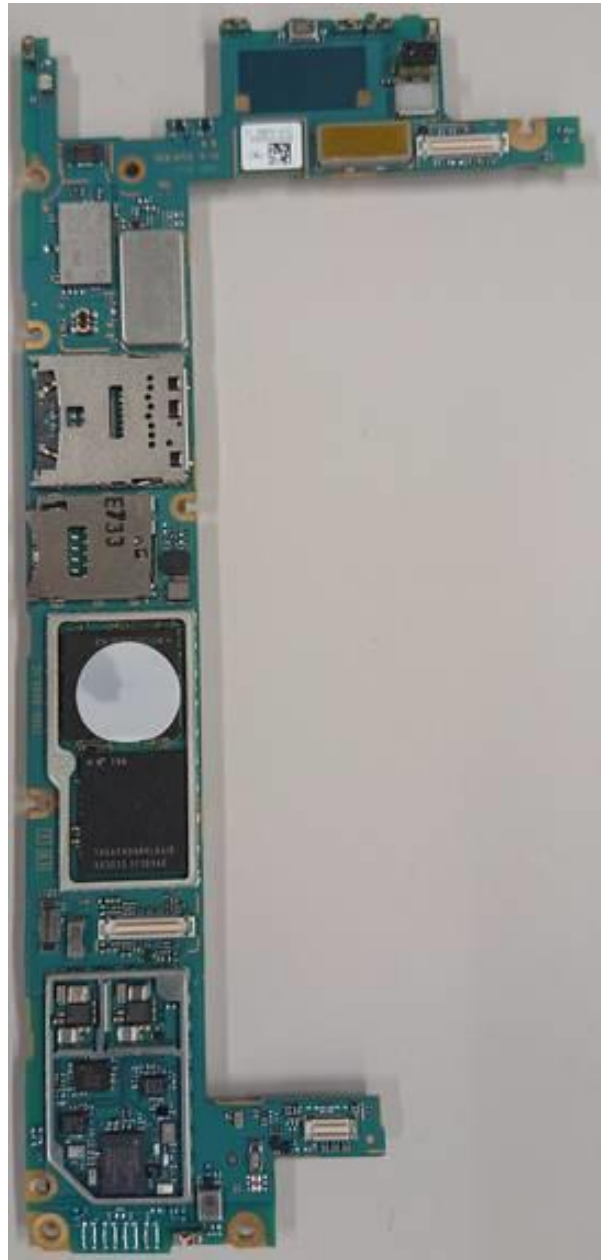

FCC ID: PY7-22031B Internal Photo

Without LCD

Without PBA and Battery

LCD

Internal PWB with Shield cases (Front-side)

Internal PWB without Shield cases (Front-side)

Internal PWB with Shield cases (Rear-side)

Internal PWB without Shield cases (Rear-side)

Battery: