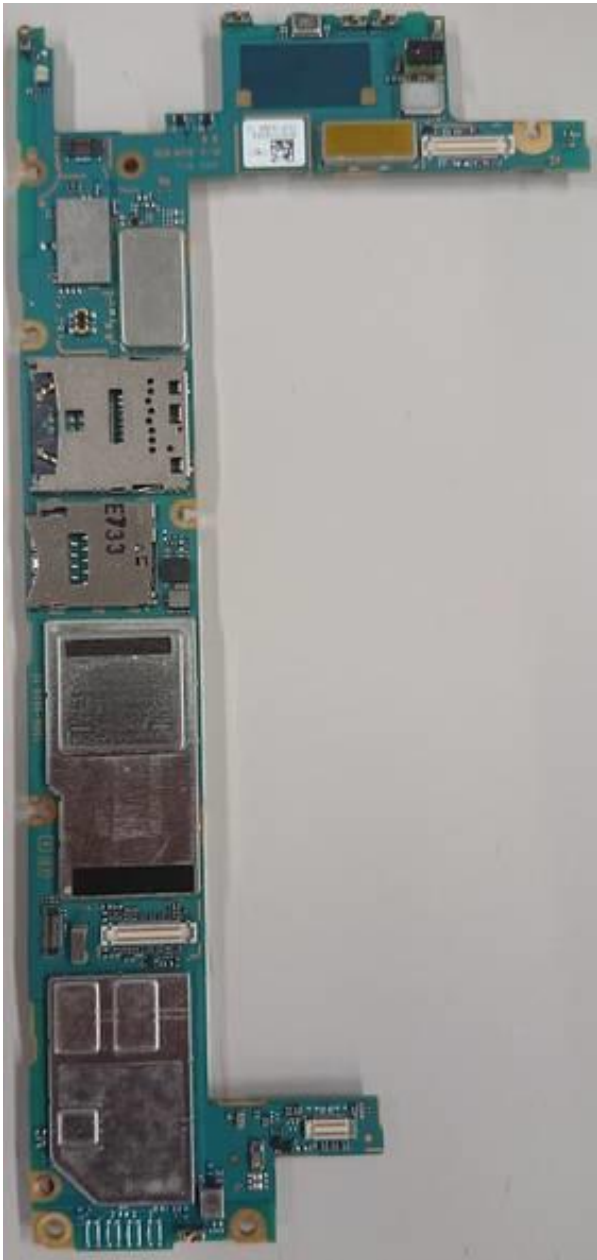

FCC ID: PY7-22031B Internal Photo

Without LCD

Without PBA and Battery

LCD

Internal PWB with Shield cases (Front-side)

Internal PWB without Shield cases (Front-side)

Internal PWB with Shield cases (Rear-side)

Internal PWB without Shield cases (Rear-side)

Battery: