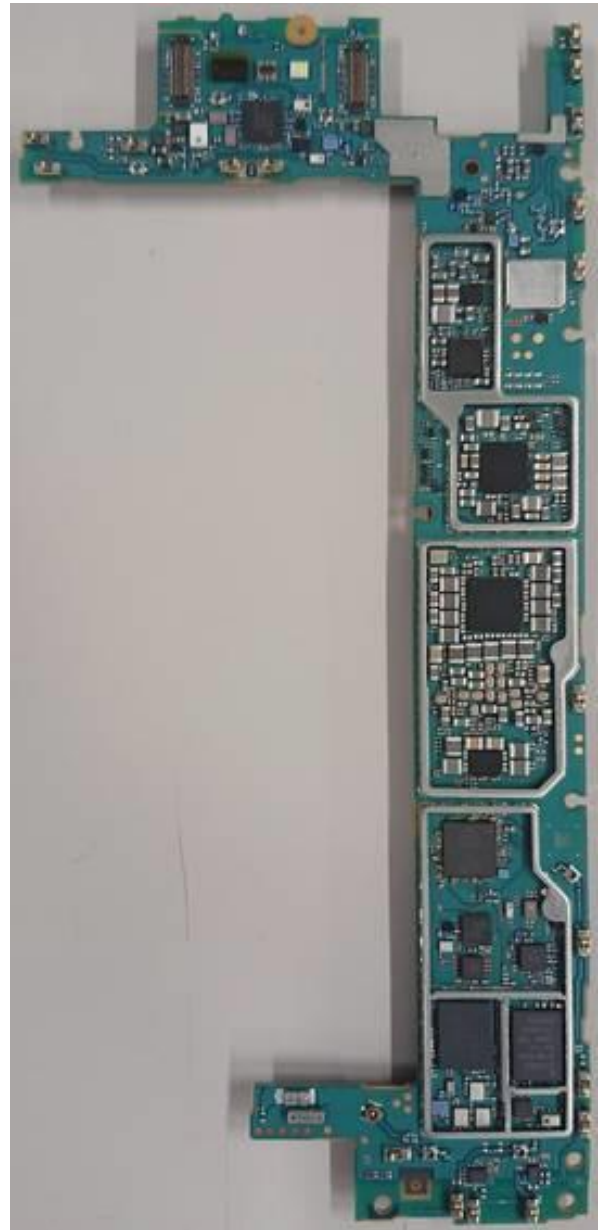

FCC ID: PY7-22031B Internal Photo

Without LCD

Without PBA and Battery

LCD

Internal PWB with Shield cases (Front-side)

Internal PWB without Shield cases (Front-side)

Internal PWB with Shield cases (Rear-side)

Internal PWB without Shield cases (Rear-side)

Battery: