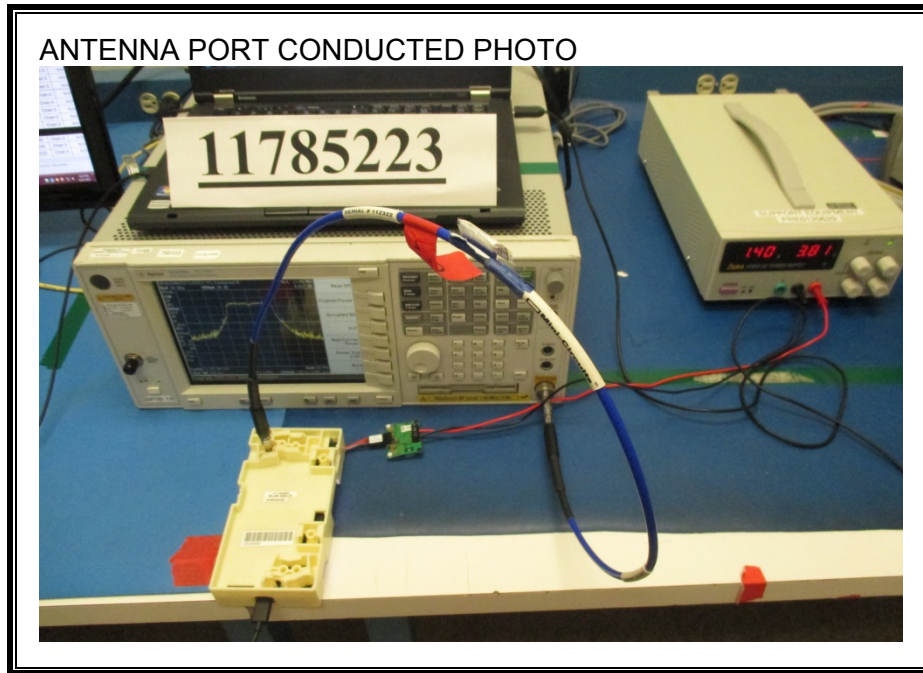

### ANTENNA PORT CONDUCTED RF MEASUREMENT SETUP

**RADIATED RF MEASUREMENT SETUP (BELOW 30 MHz)**

**RADIATED RF MEASUREMENT SETUP (BELOW 1 GHz)**

**RADIATED RF MEASUREMENT SETUP (ABOVE 1 GHz)**

**RADIATED RF MEASUREMENT SETUP FOR PORTABLE CONFIGURATION**

**AC LINE CONDUCTED EMISSIONS MEASUREMENT SETUP**

**END OF REPORT**