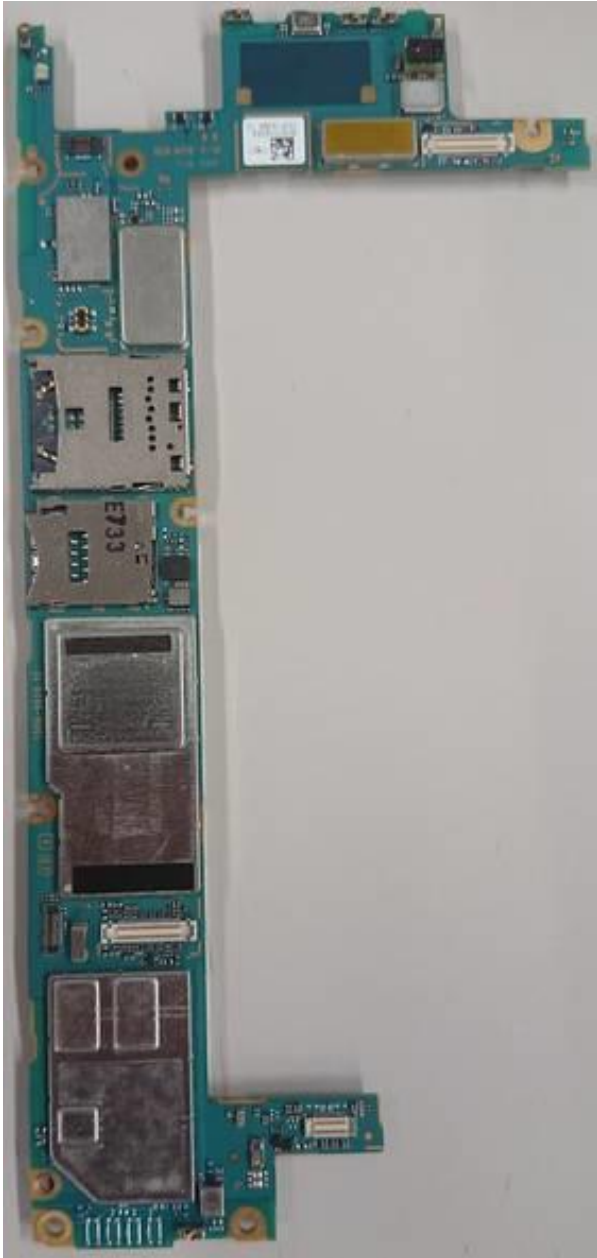

## FCC ID: PY7-22031B Internal Photo

Without LCD

Without PBA and Battery

LCD

**Internal PWB with Shield cases (Front-side)**

**Internal PWB without Shield cases (Front-side)**

**Internal PWB with Shield cases (Rear-side)**

**Internal PWB without Shield cases (Rear-side)**

Battery: