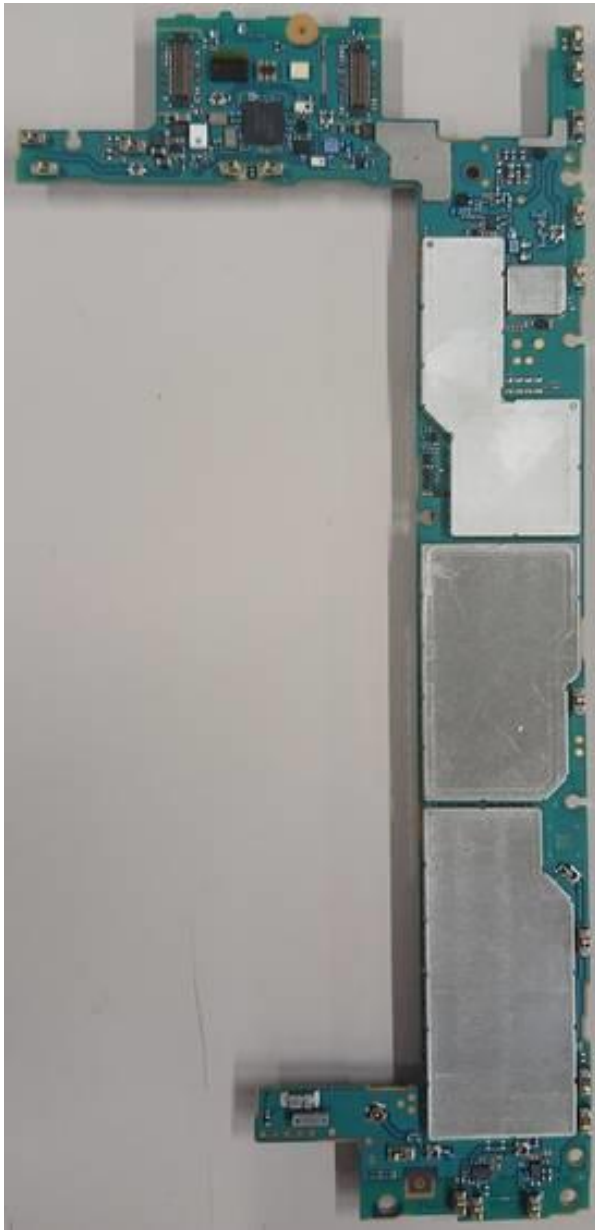

## FCC ID: PY7-22031B Internal Photo

Without LCD

Without PBA and Battery

LCD

**Internal PWB with Shield cases (Front-side)**

**Internal PWB without Shield cases (Front-side)**

**Internal PWB with Shield cases (Rear-side)**

**Internal PWB without Shield cases (Rear-side)**

Battery: