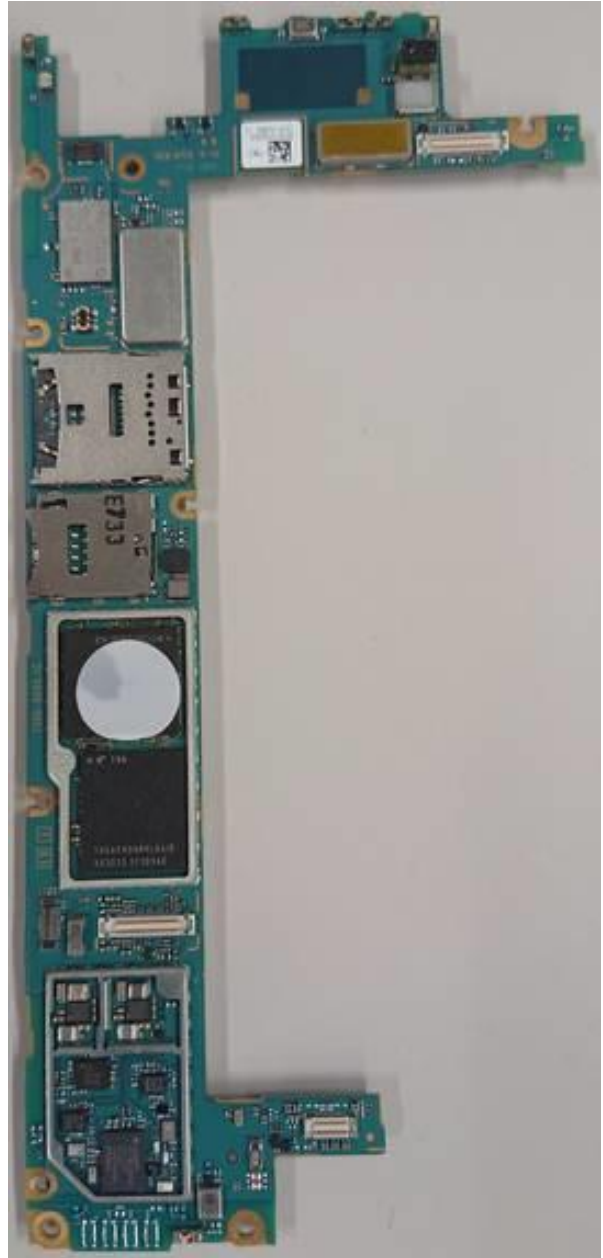

## FCC ID: PY7-22031B Internal Photo

Without LCD

Without PBA and Battery

LCD

**Internal PWB with Shield cases (Front-side)**

**Internal PWB without Shield cases (Front-side)**

**Internal PWB with Shield cases (Rear-side)**

**Internal PWB without Shield cases (Rear-side)**

Battery: