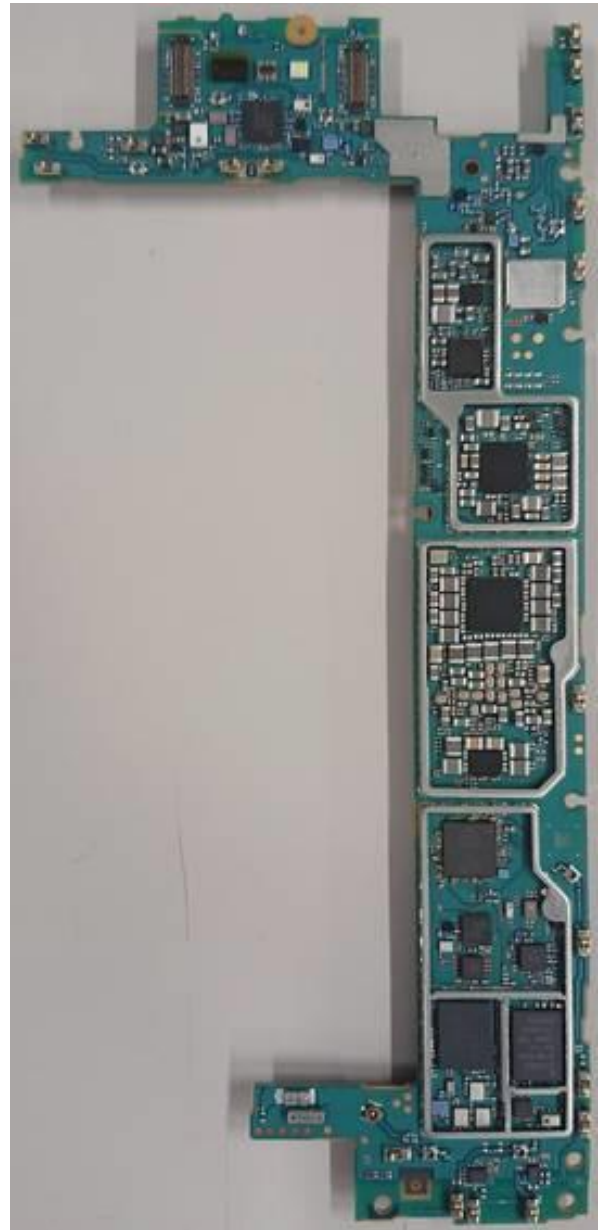

## FCC ID: PY7-22031B Internal Photo

Without LCD

Without PBA and Battery

LCD

**Internal PWB with Shield cases (Front-side)**

**Internal PWB without Shield cases (Front-side)**

**Internal PWB with Shield cases (Rear-side)**

**Internal PWB without Shield cases (Rear-side)**

Battery: