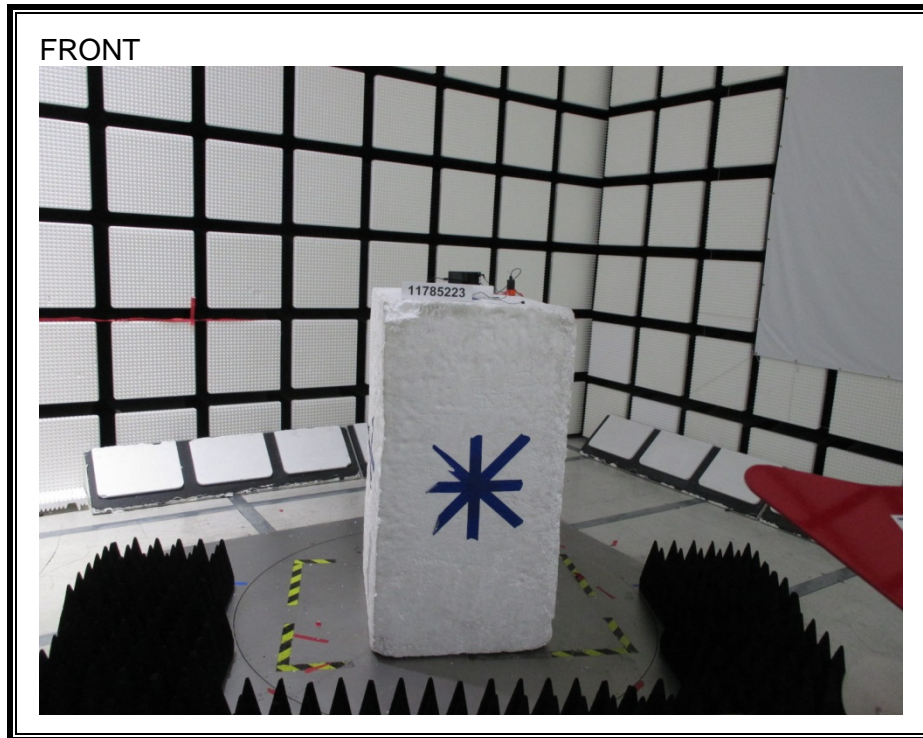

### ANTENNA PORT CONDUCTED RF MEASUREMENT SETUP

**RADIATED RF MEASUREMENT SETUP (BELOW 30 MHz)**

**RADIATED RF MEASUREMENT SETUP (BELOW 1 GHz)**

**RADIATED RF MEASUREMENT SETUP (ABOVE 1 GHz)**

**RADIATED RF MEASUREMENT SETUP FOR PORTABLE CONFIGURATION**

X-AXIS PHOTO

Y-AXIS PHOTO

**AC LINE CONDUCTED EMISSIONS MEASUREMENT SETUP**

**END OF REPORT**