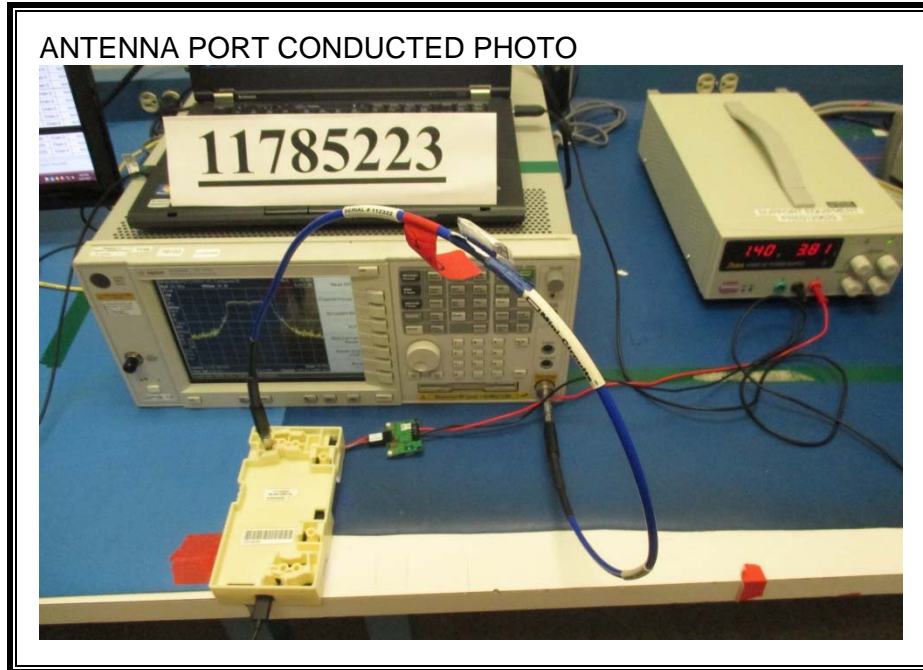

### ANTENNA PORT CONDUCTED RF MEASUREMENT SETUP

**RADIATED RF MEASUREMENT SETUP (BELOW 30 MHz)**

**RADIATED RF MEASUREMENT SETUP (BELOW 1 GHz)**

**RADIATED RF MEASUREMENT SETUP (ABOVE 1 GHz)**

**RADIATED RF MEASUREMENT SETUP FOR PORTABLE CONFIGURATION**

X-AXIS PHOTO

Y-AXIS PHOTO

**AC LINE CONDUCTED EMISSIONS MEASUREMENT SETUP**

**END OF REPORT**