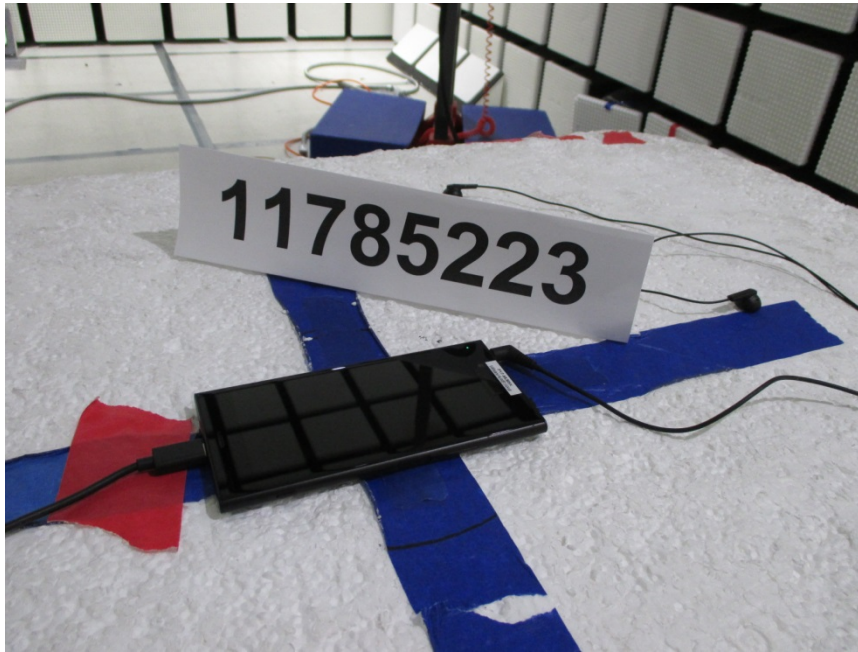

### ANTENNA PORT CONDUCTED RF MEASUREMENT SETUP

**RADIATED RF MEASUREMENT SETUP (BELOW 30 MHz)**

**RADIATED RF MEASUREMENT SETUP (BELOW 1 GHz)**

**RADIATED RF MEASUREMENT SETUP (ABOVE 1 GHz)**

**RADIATED RF MEASUREMENT SETUP FOR PORTABLE CONFIGURATION**

X-AXIS PHOTO

Y-AXIS PHOTO

**AC LINE CONDUCTED EMISSIONS MEASUREMENT SETUP**

**END OF REPORT**