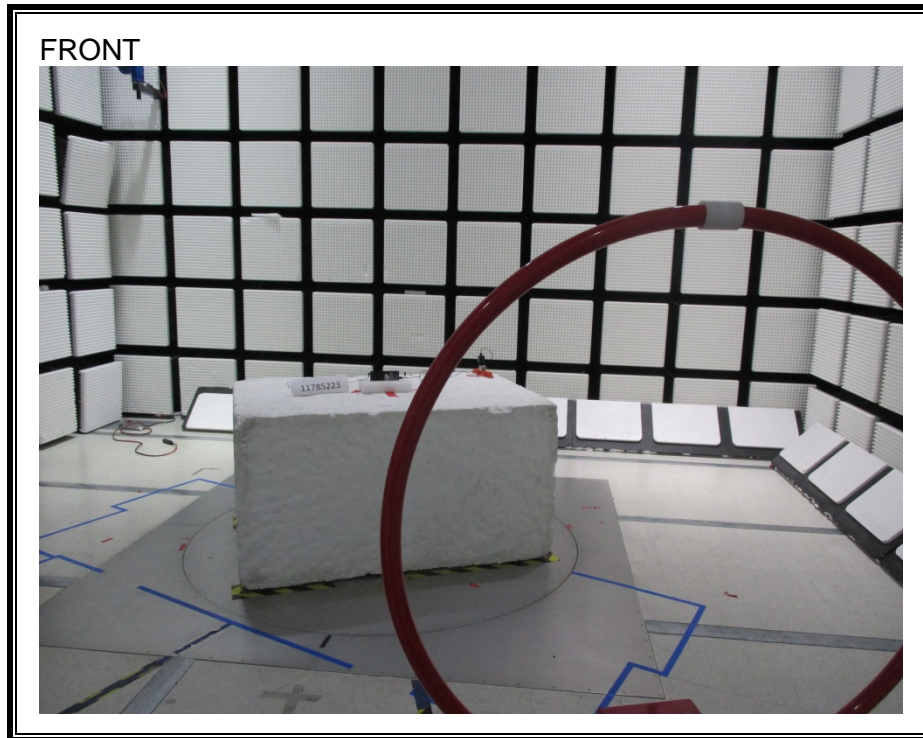

### ANTENNA PORT CONDUCTED RF MEASUREMENT SETUP

**RADIATED RF MEASUREMENT SETUP (BELOW 30 MHz)**

**RADIATED RF MEASUREMENT SETUP (BELOW 1 GHz)**

**RADIATED RF MEASUREMENT SETUP (ABOVE 1 GHz)**

**RADIATED RF MEASUREMENT SETUP FOR PORTABLE CONFIGURATION**

X-AXIS PHOTO

Y-AXIS PHOTO

**AC LINE CONDUCTED EMISSIONS MEASUREMENT SETUP**

**END OF REPORT**