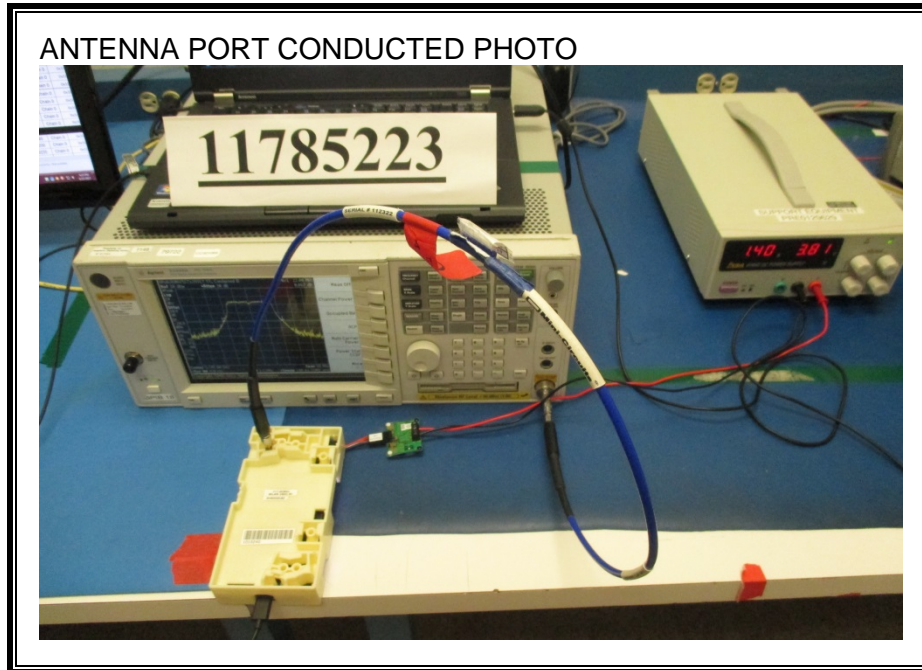

11. SETUP PHOTOS

ANTENNA PORT CONDUCTED RF MEASUREMENT SETUP

RADIATED RF MEASUREMENT SETUP (BELOW 30 MHz)

RADIATED RF MEASUREMENT SETUP (BELOW 1 GHz)

RADIATED RF MEASUREMENT SETUP (ABOVE 1 GHz)

RADIATED RF MEASUREMENT SETUP FOR PORTABLE CONFIGURATION

AC LINE CONDUCTED EMISSIONS MEASUREMENT SETUP

END OF REPORT