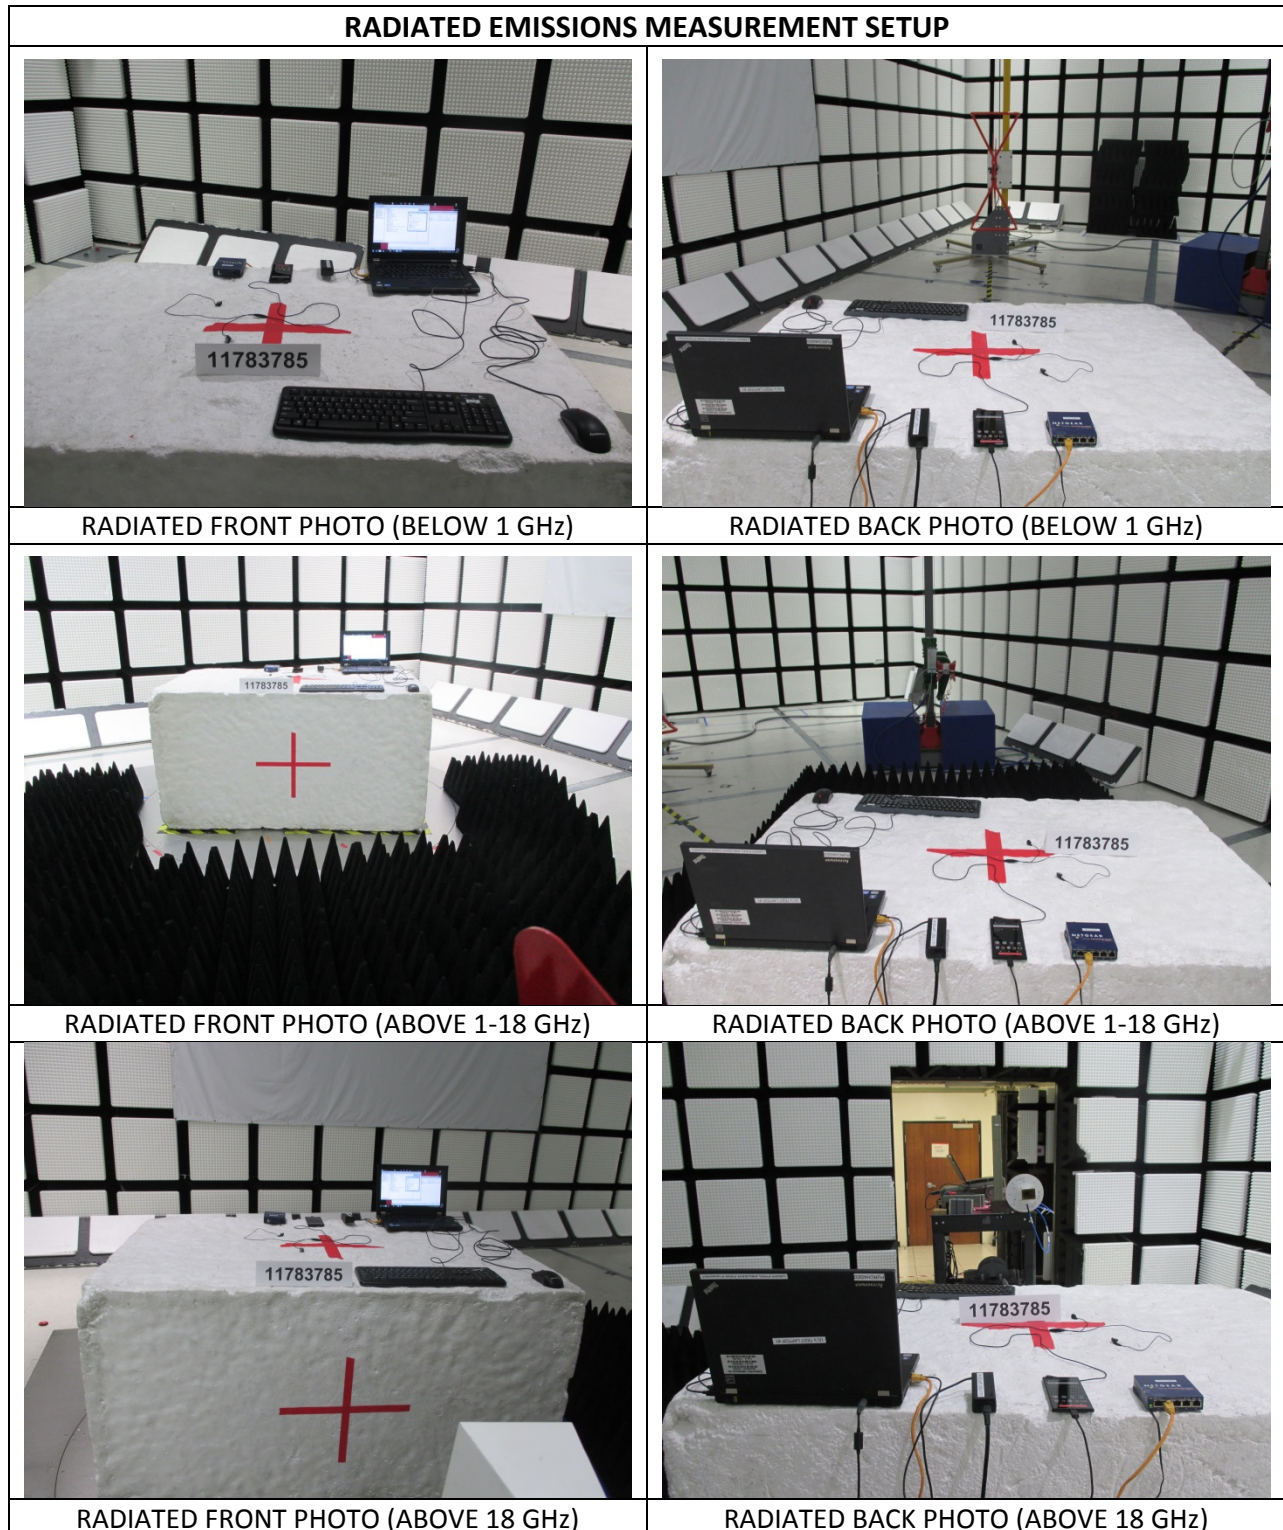

8. SETUP PHOTOS

Sync Mode

Charging Mode

RADIATED EMISSIONS MEASUREMENT SETUP

RADIATED FRONT PHOTO (BELOW 1 GHz)

RADIATED BACK PHOTO (BELOW 1 GHz)

RADIATED FRONT PHOTO (ABOVE 1-18 GHz)

RADIATED BACK PHOTO (ABOVE 1-18 GHz)

RADIATED FRONT PHOTO (ABOVE 18 GHz)

RADIATED BACK PHOTO (ABOVE 18 GHz)

END OF REPORT