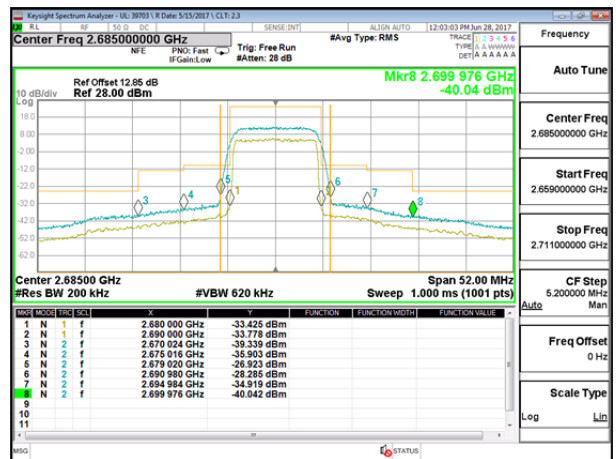

LTE B41 5MHz 16QAM Low Channel FRB

LTE B41 5MHz 16QAM High Channel FRB

LTE B41 10MHz QPSK Low Channel 1RB

LTE B41 10MHz QPSK High Channel 1RB

LTE B41 10MHz QPSK Low Channel FRB

LTE B41 10MHz QPSK High Channel FRB

LTE B41 10MHz 16QAM Low Channel 1RB

LTE B41 10MHz 16QAM High Channel 1RB

LTE B41 10MHz 16QAM Low Channel FRB

LTE B41 10MHz 16QAM High Channel FRB

LTE B41 15MHz QPSK Low Channel 1RB

LTE B41 15MHz QPSK High Channel 1RB