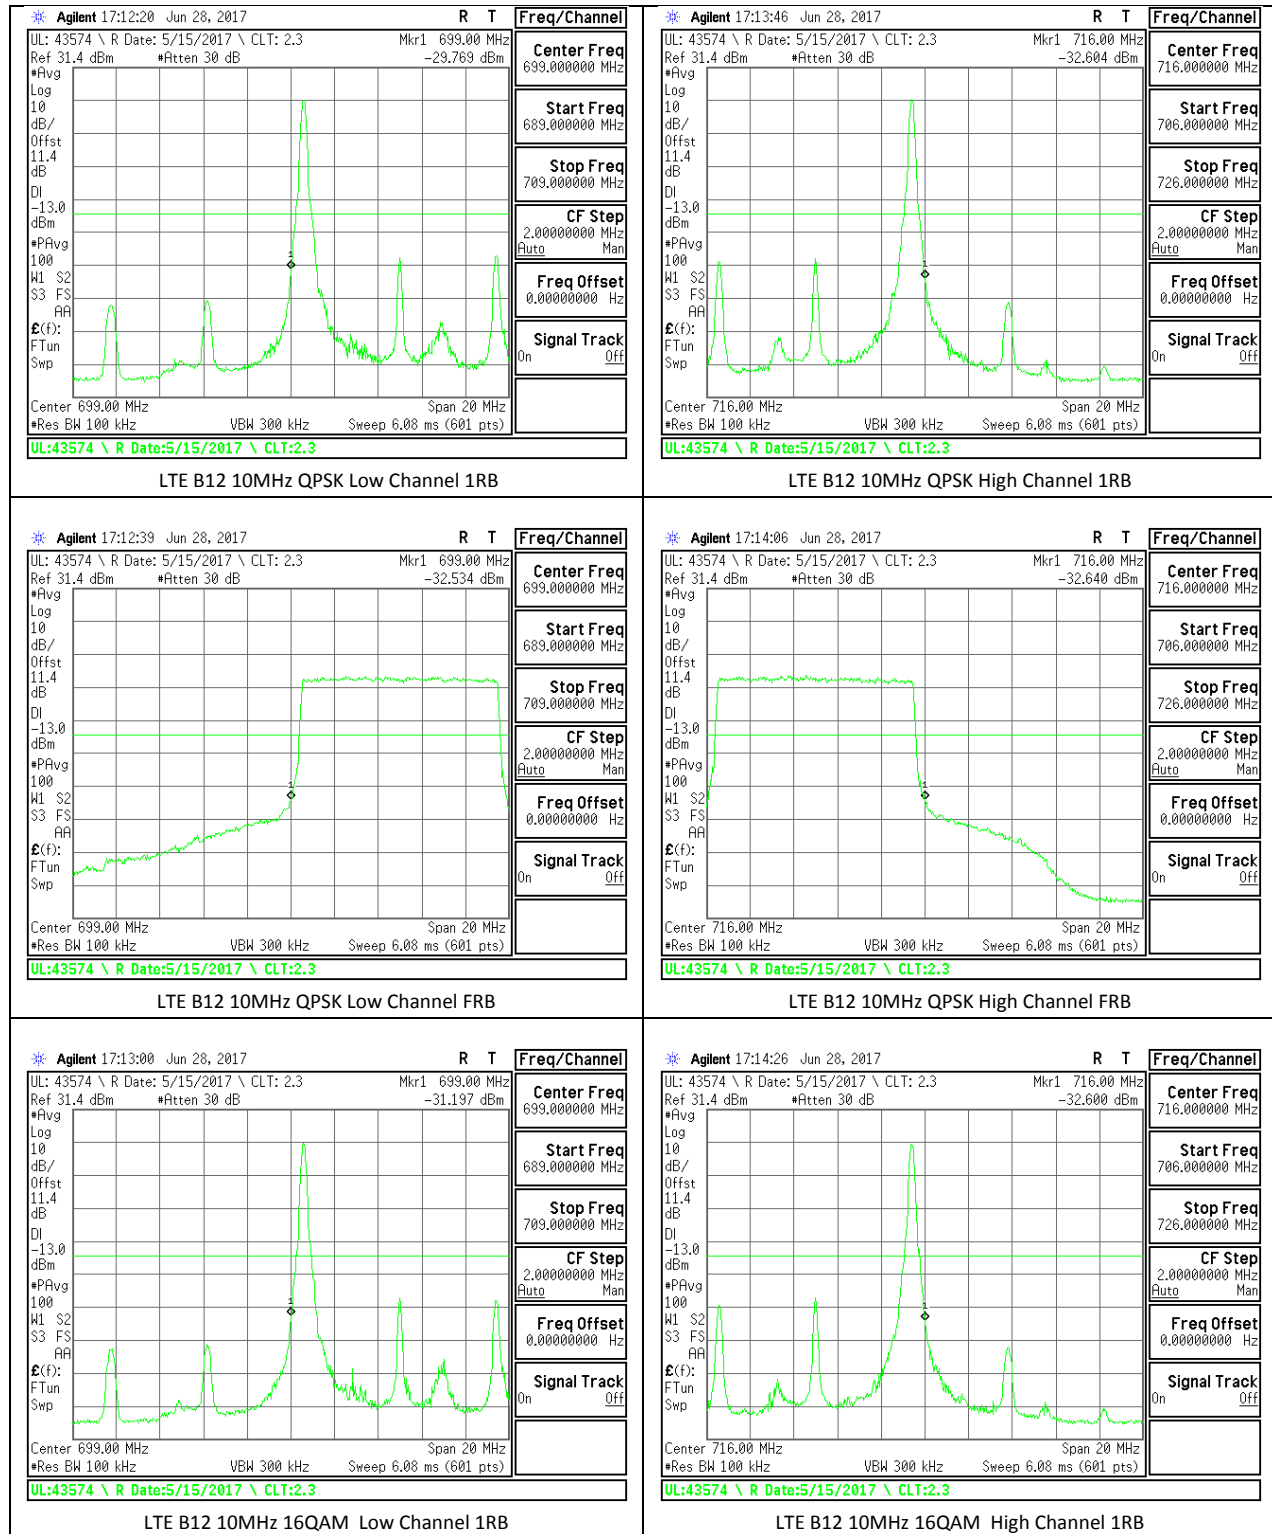

LTE B5 10MHz 16QAM Low Channel 1RB

LTE B5 10MHz 16QAM High Channel 1RB

LTE B5 10MHz 16QAM Low Channel FRB

LTE B5 10MHz 16QAM High Channel FRB

LTE Band 7

LTE B7 10MHz QPSK Low Channel 1RB

LTE B7 10MHz QPSK High Channel 1RB

LTE B7 10MHz QPSK Low Channel FRB

LTE B7 10MHz QPSK High Channel FRB

LTE B7 10MHz 16QAM Low Channel 1RB

LTE B7 10MHz 16QAM High Channel 1RB

LTE B7 20MHz QPSK Low Channel FRB

LTE B7 20MHz QPSK High Channel FRB

LTE B7 20MHz 16QAM Low Channel 1RB

LTE B7 20MHz 16QAM High Channel 1RB

LTE B7 20MHz 16QAM Low Channel FRB

LTE B7 20MHz 16QAM High Channel FRB

LTE Band 12

LTE Band 13

LTE B13 5MHz 16QAM Low Channel FRB

LTE B13 5MHz 16QAM High Channel FRB

LTE B13 10MHz QPSK Low Channel 1RB

LTE B13 10MHz QPSK High Channel 1RB

LTE B13 10MHz QPSK Low Channel FRB

LTE B13 10MHz QPSK High Channel FRB

14.2. EMISSION MASK PLOTS

LTE Band 7

LTE Band 41

--	--