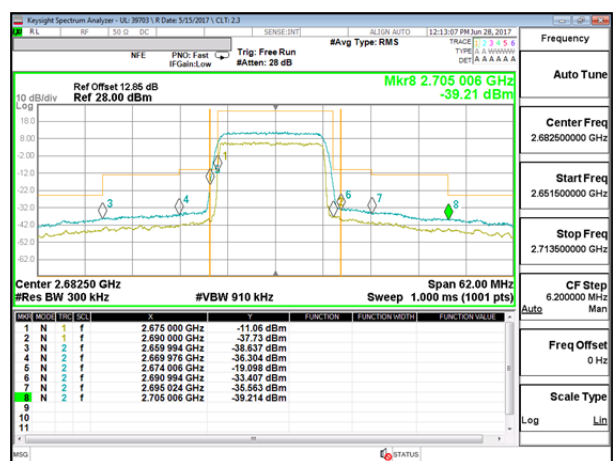

LTE B41 15MHz QPSK Low Channel FRB

LTE B41 15MHz QPSK High Channel FRB

LTE B41 15MHz 16QAM Low Channel 1RB

LTE B41 15MHz 16QAM High Channel 1RB

LTE B41 15MHz 16QAM Low Channel FRB

LTE B41 15MHz 16QAM High Channel FRB