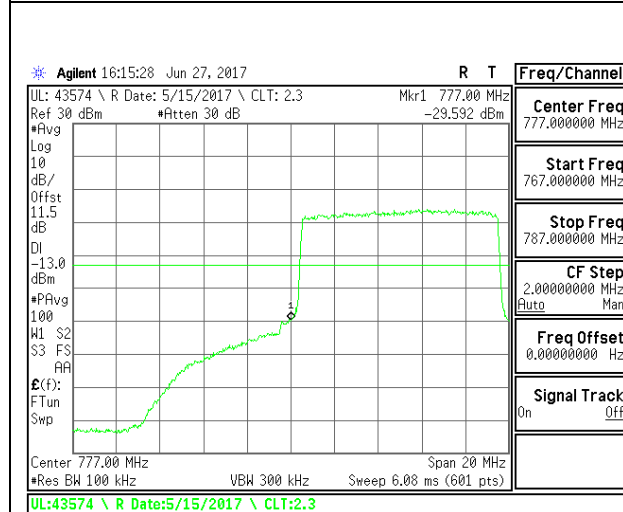

LTE B7 10MHz QPSK Low Channel FRB

LTE B7 10MHz QPSK High Channel FRB

LTE B7 10MHz 16QAM Low Channel 1RB

LTE B7 10MHz 16QAM High Channel 1RB

LTE B7 20MHz QPSK Low Channel FRB

LTE B7 20MHz QPSK High Channel FRB

LTE B7 20MHz 16QAM Low Channel 1RB

LTE B7 20MHz 16QAM High Channel 1RB

LTE B7 20MHz 16QAM Low Channel FRB

LTE B7 20MHz 16QAM High Channel FRB

LTE Band 12

LTE Band 13

LTE B13 5MHz 16QAM Low Channel FRB

LTE B13 5MHz 16QAM High Channel FRB

LTE B13 10MHz QPSK Low Channel 1RB

LTE B13 10MHz QPSK High Channel 1RB

LTE B13 10MHz QPSK Low Channel FRB

LTE B13 10MHz QPSK High Channel FRB

14.2. EMISSION MASK PLOTS

LTE Band 7

LTE Band 41

--	--