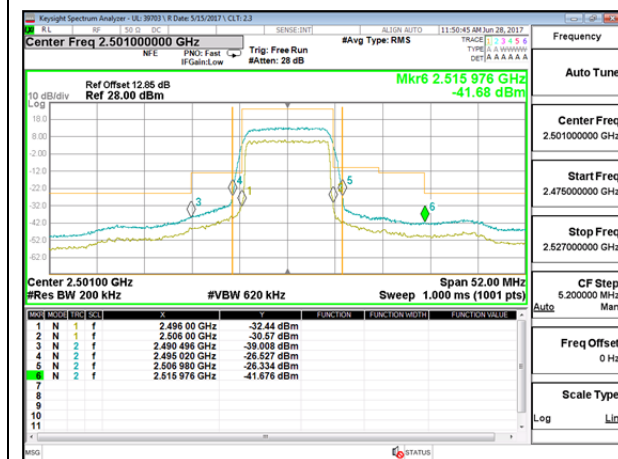

LTE B41 5MHz 16QAM Low Channel FRB

LTE B41 5MHz 16QAM High Channel FRB

LTE B41 10MHz QPSK Low Channel 1RB

LTE B41 10MHz QPSK High Channel 1RB

LTE B41 10MHz QPSK Low Channel FRB

LTE B41 10MHz QPSK High Channel FRB

LTE B41 10MHz 16QAM Low Channel 1RB

LTE B41 10MHz 16QAM High Channel 1RB

LTE B41 10MHz 16QAM Low Channel FRB

LTE B41 10MHz 16QAM High Channel FRB

LTE B41 15MHz QPSK Low Channel 1RB

LTE B41 15MHz QPSK High Channel 1RB