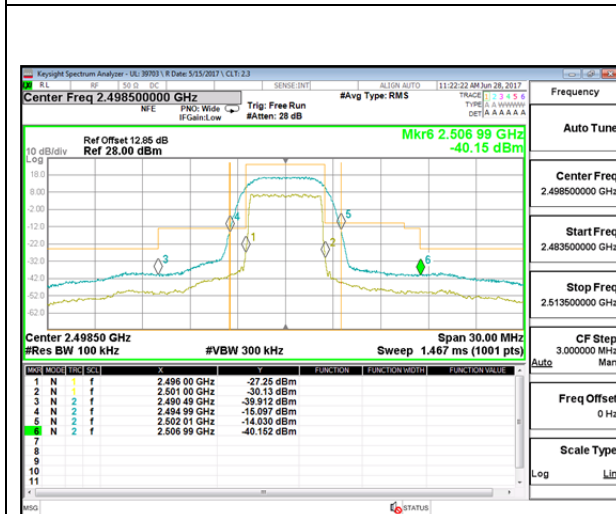

LTE B41 5MHz QPSK Low Channel FRB