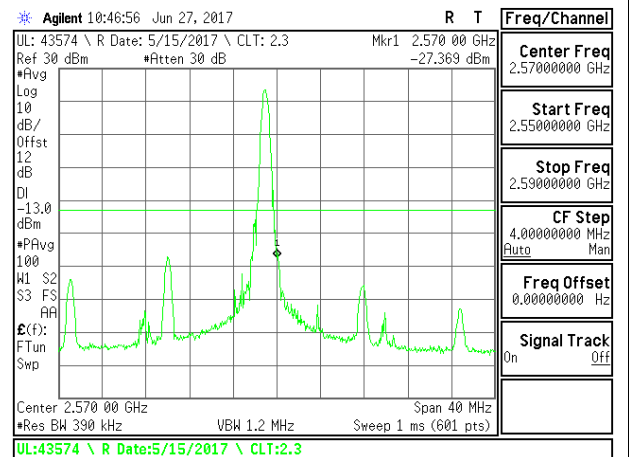

LTE B5 10MHz 16QAM Low Channel 1RB

LTE B5 10MHz 16QAM High Channel 1RB

LTE B5 10MHz 16QAM Low Channel FRB

LTE B5 10MHz 16QAM High Channel FRB

LTE Band 7

LTE B7 10MHz QPSK Low Channel 1RB

LTE B7 10MHz QPSK High Channel 1RB

LTE B7 10MHz QPSK Low Channel FRB

LTE B7 10MHz QPSK High Channel FRB

LTE B7 10MHz 16QAM Low Channel 1RB

LTE B7 10MHz 16QAM High Channel 1RB

LTE B7 20MHz QPSK Low Channel FRB

LTE B7 20MHz QPSK High Channel FRB

LTE B7 20MHz 16QAM Low Channel 1RB

LTE B7 20MHz 16QAM High Channel 1RB

LTE B7 20MHz 16QAM Low Channel FRB

LTE B7 20MHz 16QAM High Channel FRB

LTE Band 12

LTE Band 13

LTE B13 5MHz 16QAM Low Channel FRB

LTE B13 5MHz 16QAM High Channel FRB