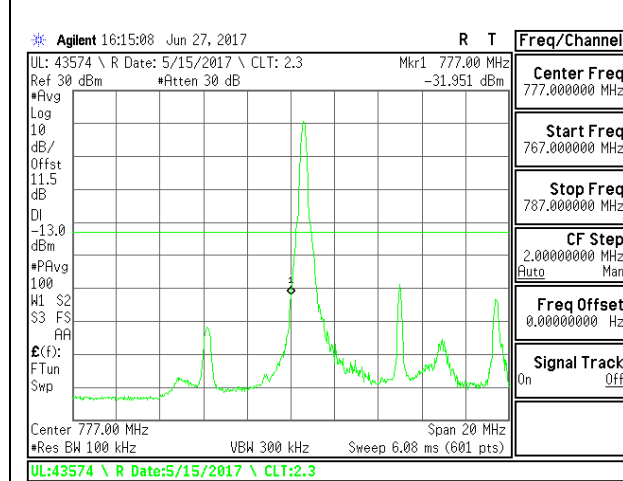

LTE B7 10MHz QPSK Low Channel FRB

LTE B7 10MHz QPSK High Channel FRB

LTE B7 10MHz 16QAM Low Channel 1RB

LTE B7 10MHz 16QAM High Channel 1RB

LTE B7 20MHz QPSK Low Channel FRB

LTE B7 20MHz QPSK High Channel FRB

LTE B7 20MHz 16QAM Low Channel 1RB

LTE B7 20MHz 16QAM High Channel 1RB

LTE B7 20MHz 16QAM Low Channel FRB

LTE B7 20MHz 16QAM High Channel FRB

LTE Band 12

LTE Band 13

LTE B13 5MHz 16QAM Low Channel FRB

LTE B13 5MHz 16QAM High Channel FRB

LTE B13 10MHz QPSK Low Channel 1RB

LTE B13 10MHz QPSK High Channel 1RB

LTE B13 10MHz QPSK Low Channel FRB

LTE B13 10MHz QPSK High Channel FRB

14.2. EMISSION MASK PLOTS

LTE Band 7

LTE Band 41

--	--