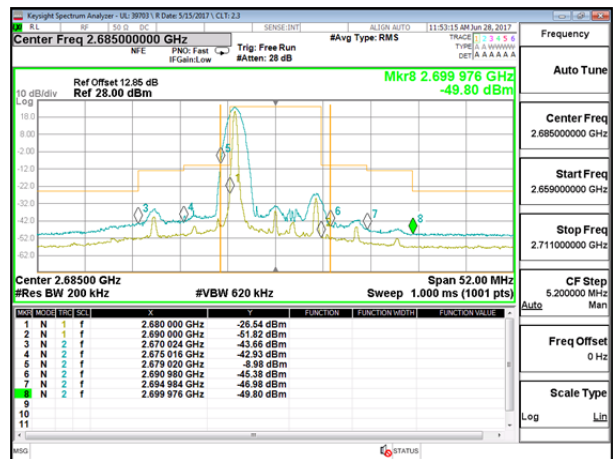

LTE B41 10MHz QPSK High Channel 1RB