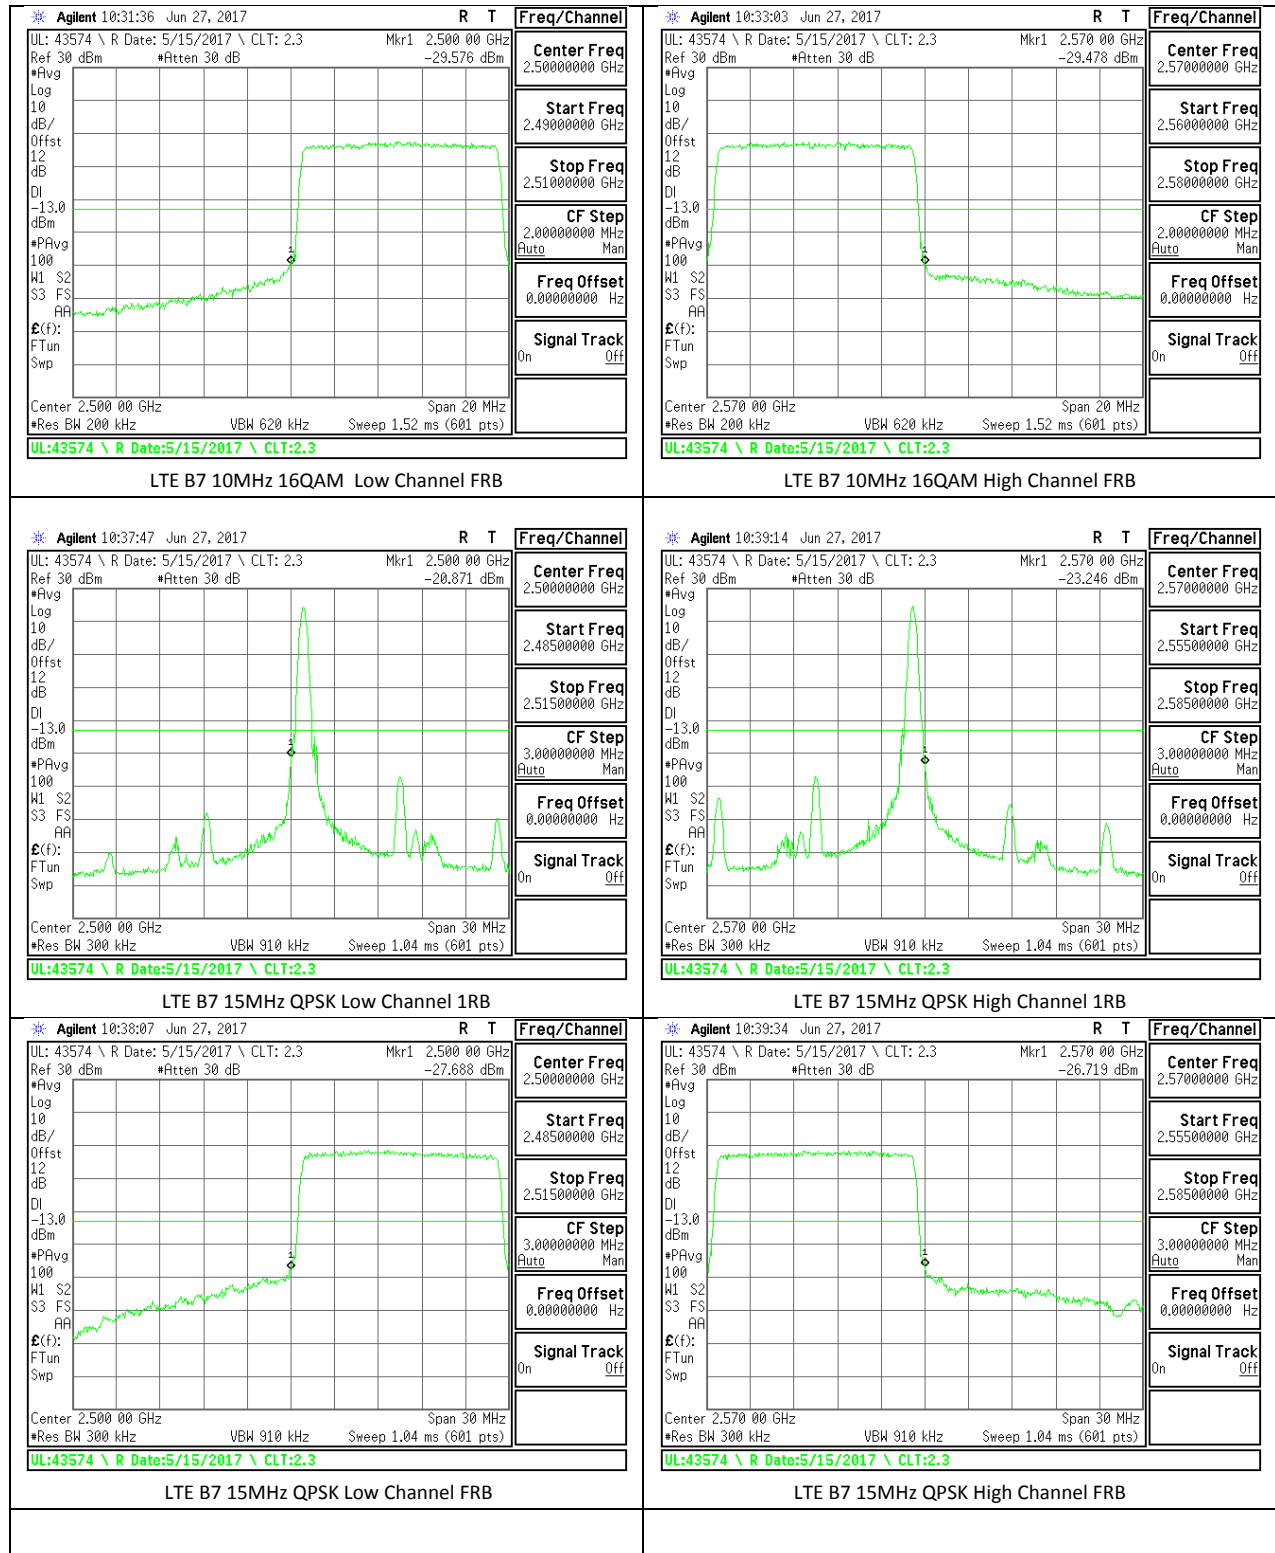

LTE B5 10MHz 16QAM Low Channel 1RB

LTE B5 10MHz 16QAM High Channel 1RB

LTE B5 10MHz 16QAM Low Channel FRB

LTE B5 10MHz 16QAM High Channel FRB

LTE Band 7

LTE B7 10MHz QPSK Low Channel 1RB

LTE B7 10MHz QPSK High Channel 1RB

LTE B7 10MHz QPSK Low Channel FRB

LTE B7 10MHz QPSK High Channel FRB

LTE B7 10MHz 16QAM Low Channel 1RB

LTE B7 10MHz 16QAM High Channel 1RB

LTE B7 20MHz QPSK Low Channel FRB

LTE B7 20MHz QPSK High Channel FRB

LTE B7 20MHz 16QAM Low Channel 1RB

LTE B7 20MHz 16QAM High Channel 1RB

LTE B7 20MHz 16QAM Low Channel FRB

LTE B7 20MHz 16QAM High Channel FRB

LTE Band 12

LTE Band 13

LTE B13 5MHz 16QAM Low Channel FRB

LTE B13 5MHz 16QAM High Channel FRB

LTE B13 10MHz QPSK Low Channel 1RB

LTE B13 10MHz QPSK High Channel 1RB

LTE B13 10MHz QPSK Low Channel FRB

LTE B13 10MHz QPSK High Channel FRB

14.2. EMISSION MASK PLOTS

LTE Band 7

LTE Band 41

--	--