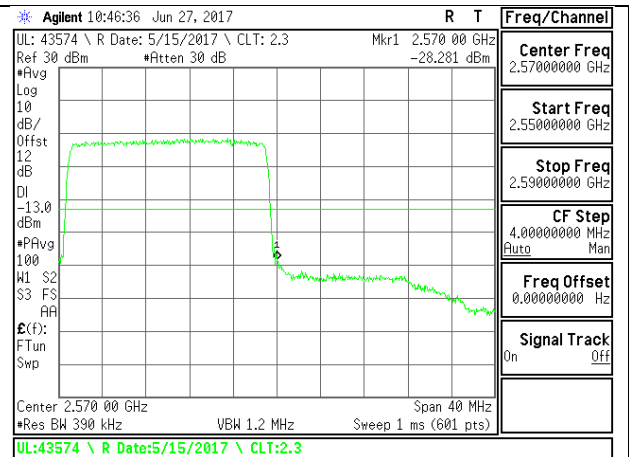

LTE B5 10MHz 16QAM Low Channel 1RB

LTE B5 10MHz 16QAM High Channel 1RB

LTE B5 10MHz 16QAM Low Channel FRB

LTE B5 10MHz 16QAM High Channel FRB

LTE Band 7

LTE B7 10MHz QPSK Low Channel 1RB

LTE B7 10MHz QPSK High Channel 1RB

LTE B7 10MHz QPSK Low Channel FRB

LTE B7 10MHz QPSK High Channel FRB

LTE B7 10MHz 16QAM Low Channel 1RB

LTE B7 10MHz 16QAM High Channel 1RB

LTE B7 20MHz QPSK Low Channel FRB

LTE B7 20MHz QPSK High Channel FRB

LTE B7 20MHz 16QAM Low Channel 1RB

LTE B7 20MHz 16QAM High Channel 1RB

LTE B7 20MHz 16QAM Low Channel FRB

LTE B7 20MHz 16QAM High Channel FRB

LTE Band 12

LTE Band 13

LTE B13 5MHz 16QAM Low Channel FRB

LTE B13 5MHz 16QAM High Channel FRB