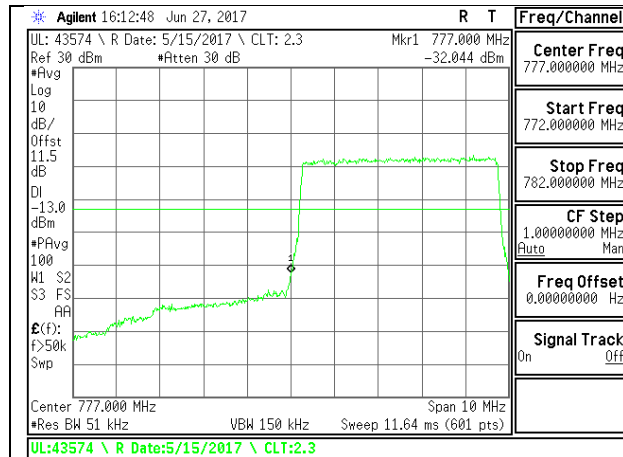

LTE B7 10MHz QPSK Low Channel FRB

LTE B7 10MHz QPSK High Channel FRB

LTE B7 10MHz 16QAM Low Channel 1RB

LTE B7 10MHz 16QAM High Channel 1RB

LTE B7 20MHz QPSK Low Channel FRB

LTE B7 20MHz QPSK High Channel FRB

LTE B7 20MHz 16QAM Low Channel 1RB

LTE B7 20MHz 16QAM High Channel 1RB

LTE B7 20MHz 16QAM Low Channel FRB

LTE B7 20MHz 16QAM High Channel FRB

LTE Band 12

LTE Band 13

LTE B13 5MHz 16QAM Low Channel FRB

LTE B13 5MHz 16QAM High Channel FRB

LTE B13 10MHz QPSK Low Channel 1RB

LTE B13 10MHz QPSK High Channel 1RB

LTE B13 10MHz QPSK Low Channel FRB

LTE B13 10MHz QPSK High Channel FRB

14.2. EMISSION MASK PLOTS

LTE Band 7

LTE Band 41

--	--