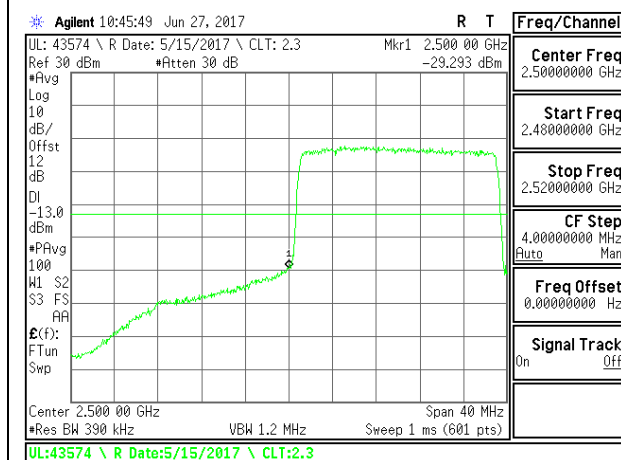

LTE B5 10MHz 16QAM Low Channel 1RB

LTE B5 10MHz 16QAM High Channel 1RB

LTE B5 10MHz 16QAM Low Channel FRB

LTE B5 10MHz 16QAM High Channel FRB

LTE Band 7

LTE B7 10MHz QPSK Low Channel 1RB

LTE B7 10MHz QPSK High Channel 1RB

LTE B7 10MHz QPSK Low Channel FRB

LTE B7 10MHz QPSK High Channel FRB

LTE B7 10MHz 16QAM Low Channel 1RB

LTE B7 10MHz 16QAM High Channel 1RB

LTE B7 20MHz QPSK Low Channel FRB

LTE B7 20MHz QPSK High Channel FRB

LTE B7 20MHz 16QAM Low Channel 1RB

LTE B7 20MHz 16QAM High Channel 1RB

LTE B7 20MHz 16QAM Low Channel FRB

LTE B7 20MHz 16QAM High Channel FRB

LTE Band 12

LTE Band 13

LTE B13 5MHz 16QAM Low Channel FRB

LTE B13 5MHz 16QAM High Channel FRB