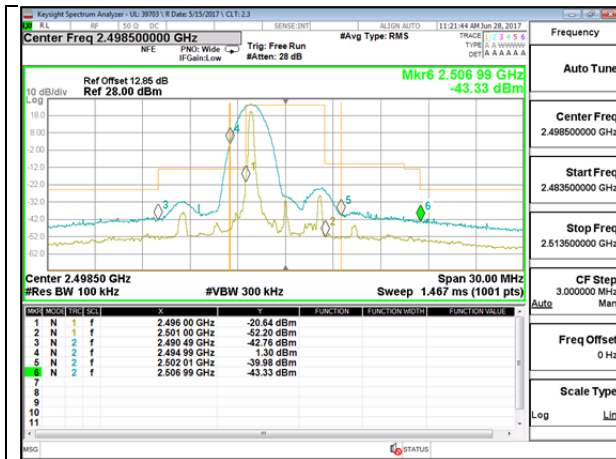

LTE B13 10MHz QPSK Low Channel 1RB

LTE B13 10MHz QPSK High Channel 1RB

LTE B13 10MHz QPSK Low Channel FRB

LTE B13 10MHz QPSK High Channel FRB

14.2. EMISSION MASK PLOTS

LTE Band 7

LTE Band 41

--	--

LTE B41 5MHz QPSK Low Channel 1RB

LTE B41 5MHz QPSK High Channel 1RB

LTE B41 5MHz QPSK Low Channel FRB

LTE B41 5MHz QPSK High Channel FRB

LTE B41 5MHz 16QAM Low Channel 1RB

LTE B41 5MHz 16QAM High Channel 1RB