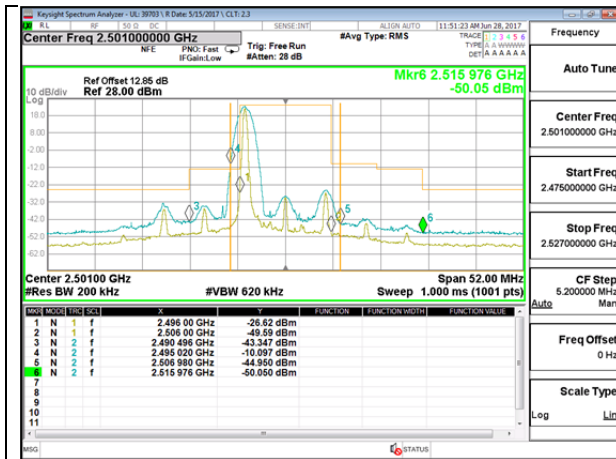

LTE B41 5MHz 16QAM Low Channel FRB

LTE B41 5MHz 16QAM High Channel FRB

LTE B41 10MHz QPSK Low Channel 1RB

LTE B41 10MHz QPSK High Channel 1RB

LTE B41 10MHz QPSK Low Channel FRB

LTE B41 10MHz QPSK High Channel FRB