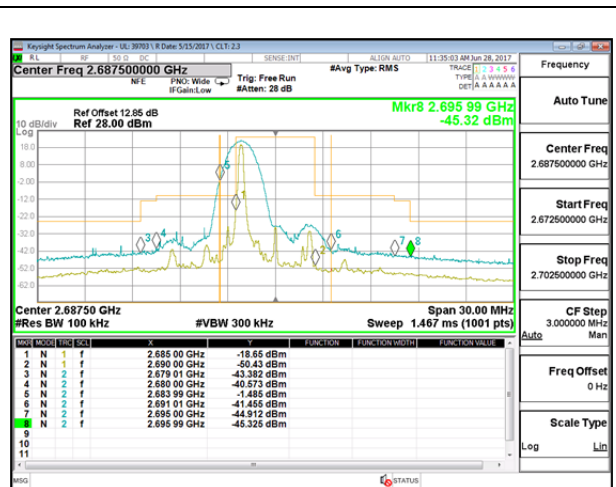

LTE B41 5MHz QPSK Low Channel 1RB

LTE B41 5MHz QPSK High Channel 1RB

LTE B41 5MHz QPSK Low Channel FRB

LTE B41 5MHz QPSK High Channel FRB

LTE B41 5MHz 16QAM Low Channel 1RB

LTE B41 5MHz 16QAM High Channel 1RB

LTE B41 5MHz 16QAM Low Channel FRB

LTE B41 5MHz 16QAM High Channel FRB

LTE B41 10MHz QPSK Low Channel 1RB

LTE B41 10MHz QPSK High Channel 1RB

LTE B41 10MHz QPSK Low Channel FRB

LTE B41 10MHz QPSK High Channel FRB