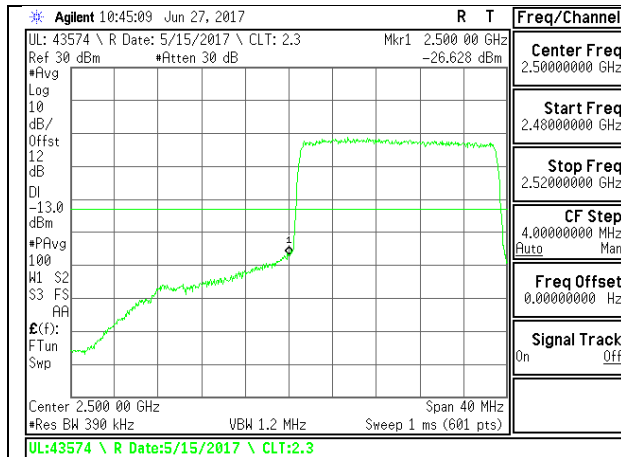

LTE B5 10MHz 16QAM Low Channel 1RB

LTE B5 10MHz 16QAM High Channel 1RB

LTE B5 10MHz 16QAM Low Channel FRB

LTE B5 10MHz 16QAM High Channel FRB

LTE Band 7

LTE B7 10MHz QPSK Low Channel 1RB

LTE B7 10MHz QPSK High Channel 1RB

LTE B7 10MHz QPSK Low Channel FRB

LTE B7 10MHz QPSK High Channel FRB

LTE B7 10MHz 16QAM Low Channel 1RB

LTE B7 10MHz 16QAM High Channel 1RB

LTE B7 20MHz QPSK Low Channel FRB

LTE B7 20MHz QPSK High Channel FRB

LTE B7 20MHz 16QAM Low Channel 1RB

LTE B7 20MHz 16QAM High Channel 1RB

LTE B7 20MHz 16QAM Low Channel FRB

LTE B7 20MHz 16QAM High Channel FRB

LTE Band 12

LTE Band 13

LTE B13 5MHz 16QAM Low Channel FRB

LTE B13 5MHz 16QAM High Channel FRB