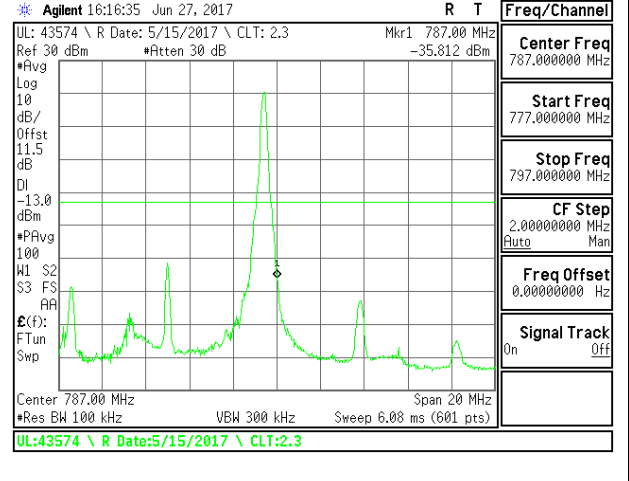

LTE B7 10MHz QPSK Low Channel FRB

LTE B7 10MHz QPSK High Channel FRB

LTE B7 10MHz 16QAM Low Channel 1RB

LTE B7 10MHz 16QAM High Channel 1RB

LTE B7 20MHz QPSK Low Channel FRB

LTE B7 20MHz QPSK High Channel FRB

LTE B7 20MHz 16QAM Low Channel 1RB

LTE B7 20MHz 16QAM High Channel 1RB

LTE B7 20MHz 16QAM Low Channel FRB

LTE B7 20MHz 16QAM High Channel FRB

LTE Band 12

LTE Band 13

LTE B13 5MHz 16QAM Low Channel FRB

LTE B13 5MHz 16QAM High Channel FRB

LTE B13 10MHz QPSK Low Channel 1RB

LTE B13 10MHz QPSK High Channel 1RB

LTE B13 10MHz QPSK Low Channel FRB

LTE B13 10MHz QPSK High Channel FRB

14.2. EMISSION MASK PLOTS

LTE Band 7

LTE Band 41

--	--