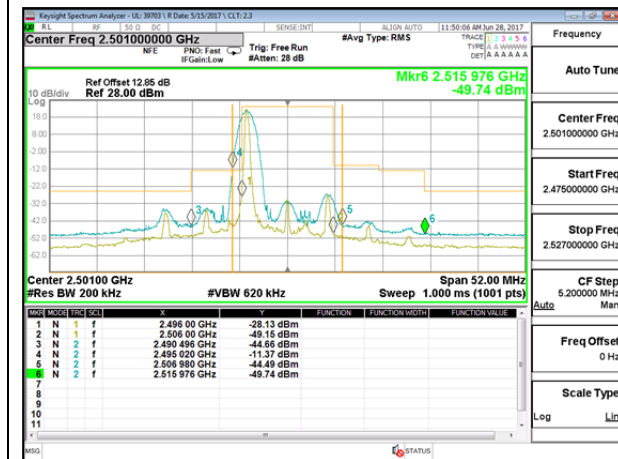

LTE B41 10MHz QPSK Low Channel 1RB