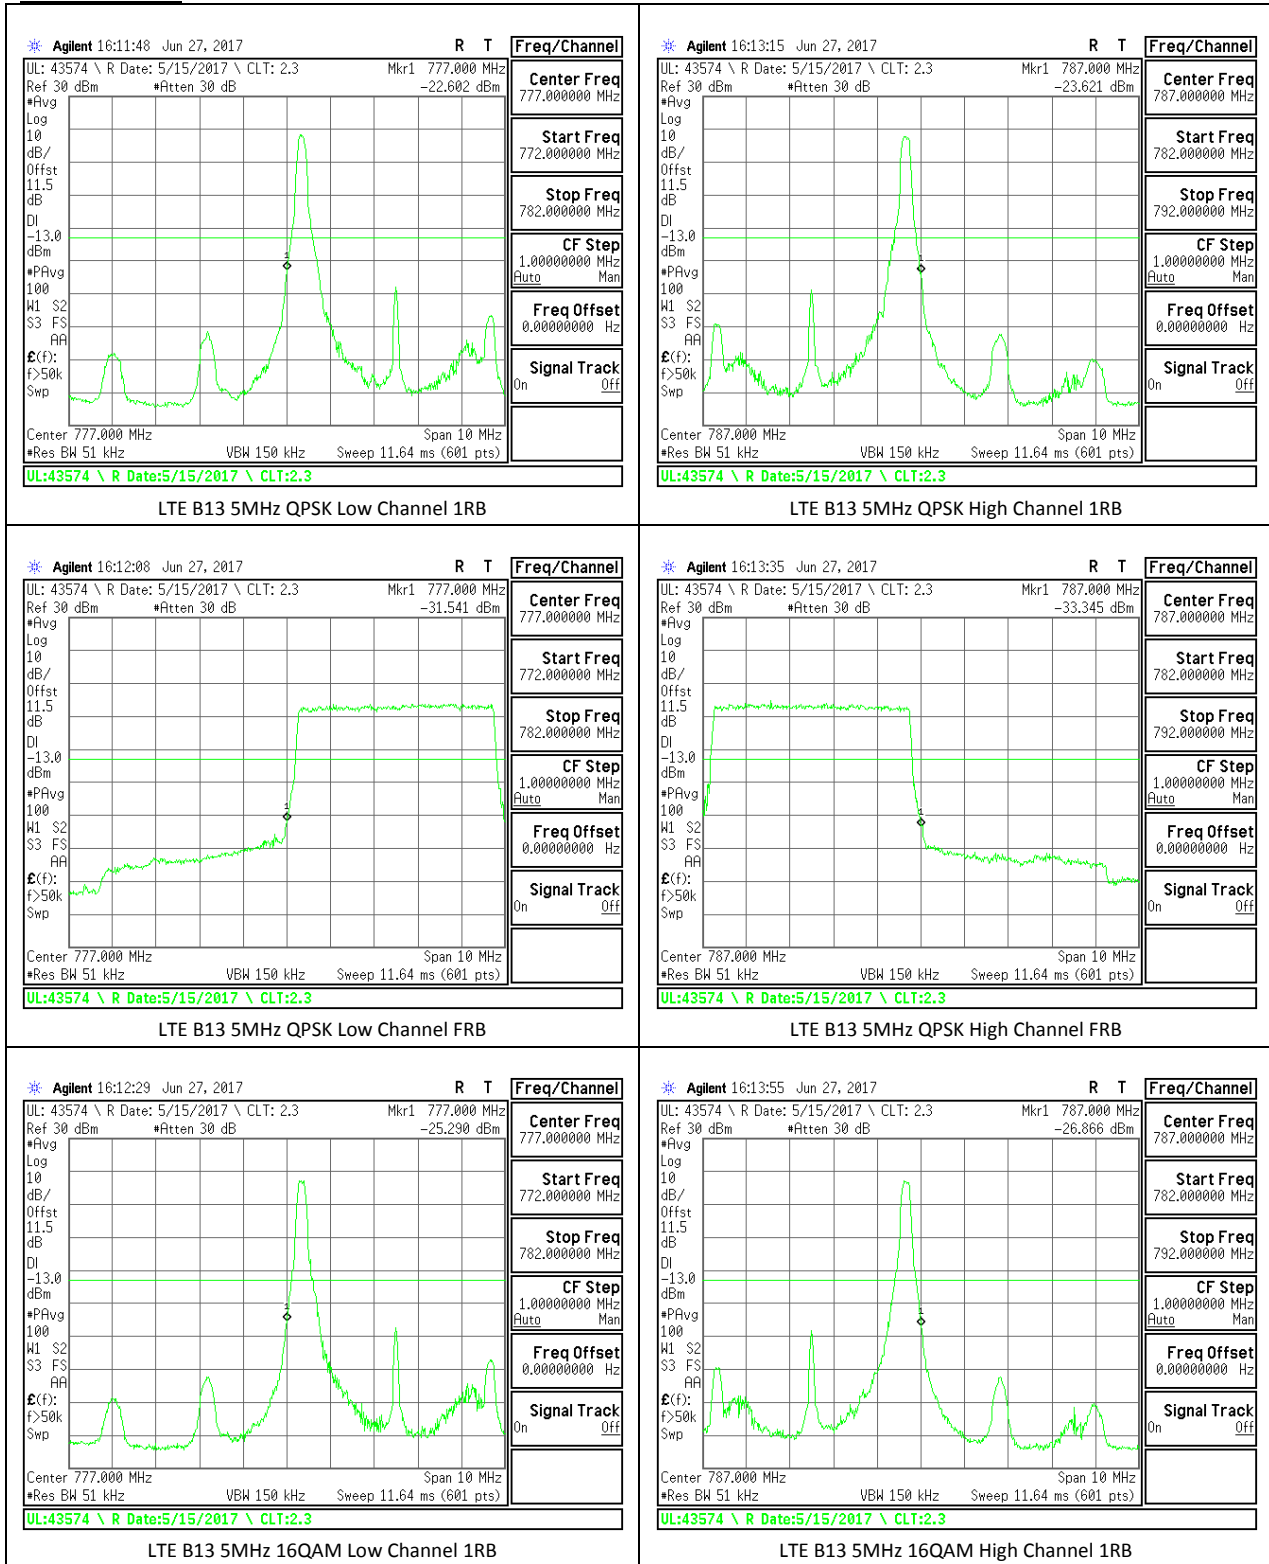

LTE B7 10MHz QPSK Low Channel FRB

LTE B7 10MHz QPSK High Channel FRB

LTE B7 10MHz 16QAM Low Channel 1RB

LTE B7 10MHz 16QAM High Channel 1RB

LTE B7 20MHz QPSK Low Channel FRB

LTE B7 20MHz QPSK High Channel FRB

LTE B7 20MHz 16QAM Low Channel 1RB

LTE B7 20MHz 16QAM High Channel 1RB

LTE B7 20MHz 16QAM Low Channel FRB

LTE B7 20MHz 16QAM High Channel FRB

LTE Band 12

LTE Band 13

LTE B13 5MHz 16QAM Low Channel FRB

LTE B13 5MHz 16QAM High Channel FRB

LTE B13 10MHz QPSK Low Channel 1RB

LTE B13 10MHz QPSK High Channel 1RB

LTE B13 10MHz QPSK Low Channel FRB

LTE B13 10MHz QPSK High Channel FRB

14.2. EMISSION MASK PLOTS

LTE Band 7

LTE Band 41

--	--