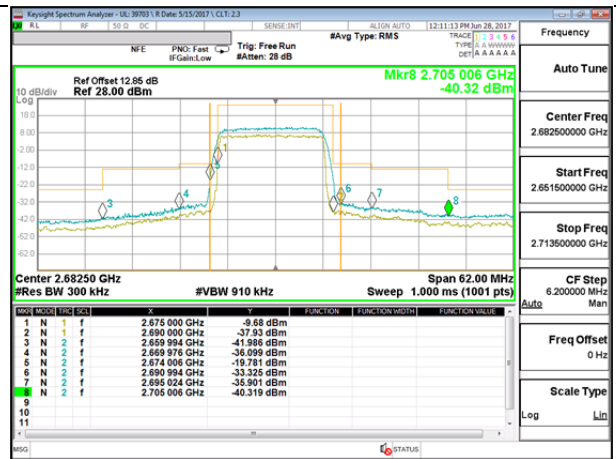

LTE B41 15MHz QPSK High Channel FRB