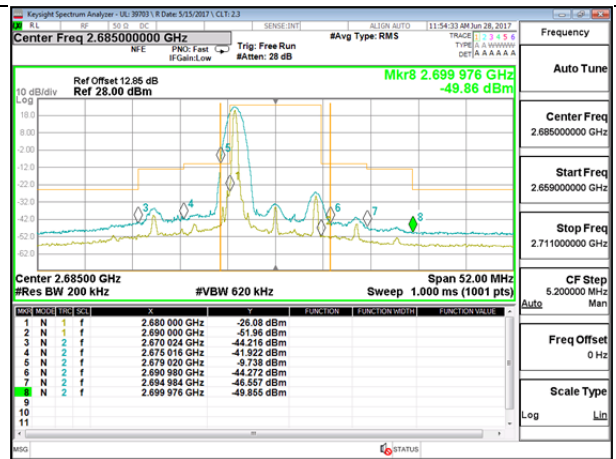

LTE B41 10MHz 16QAM High Channel 1RB