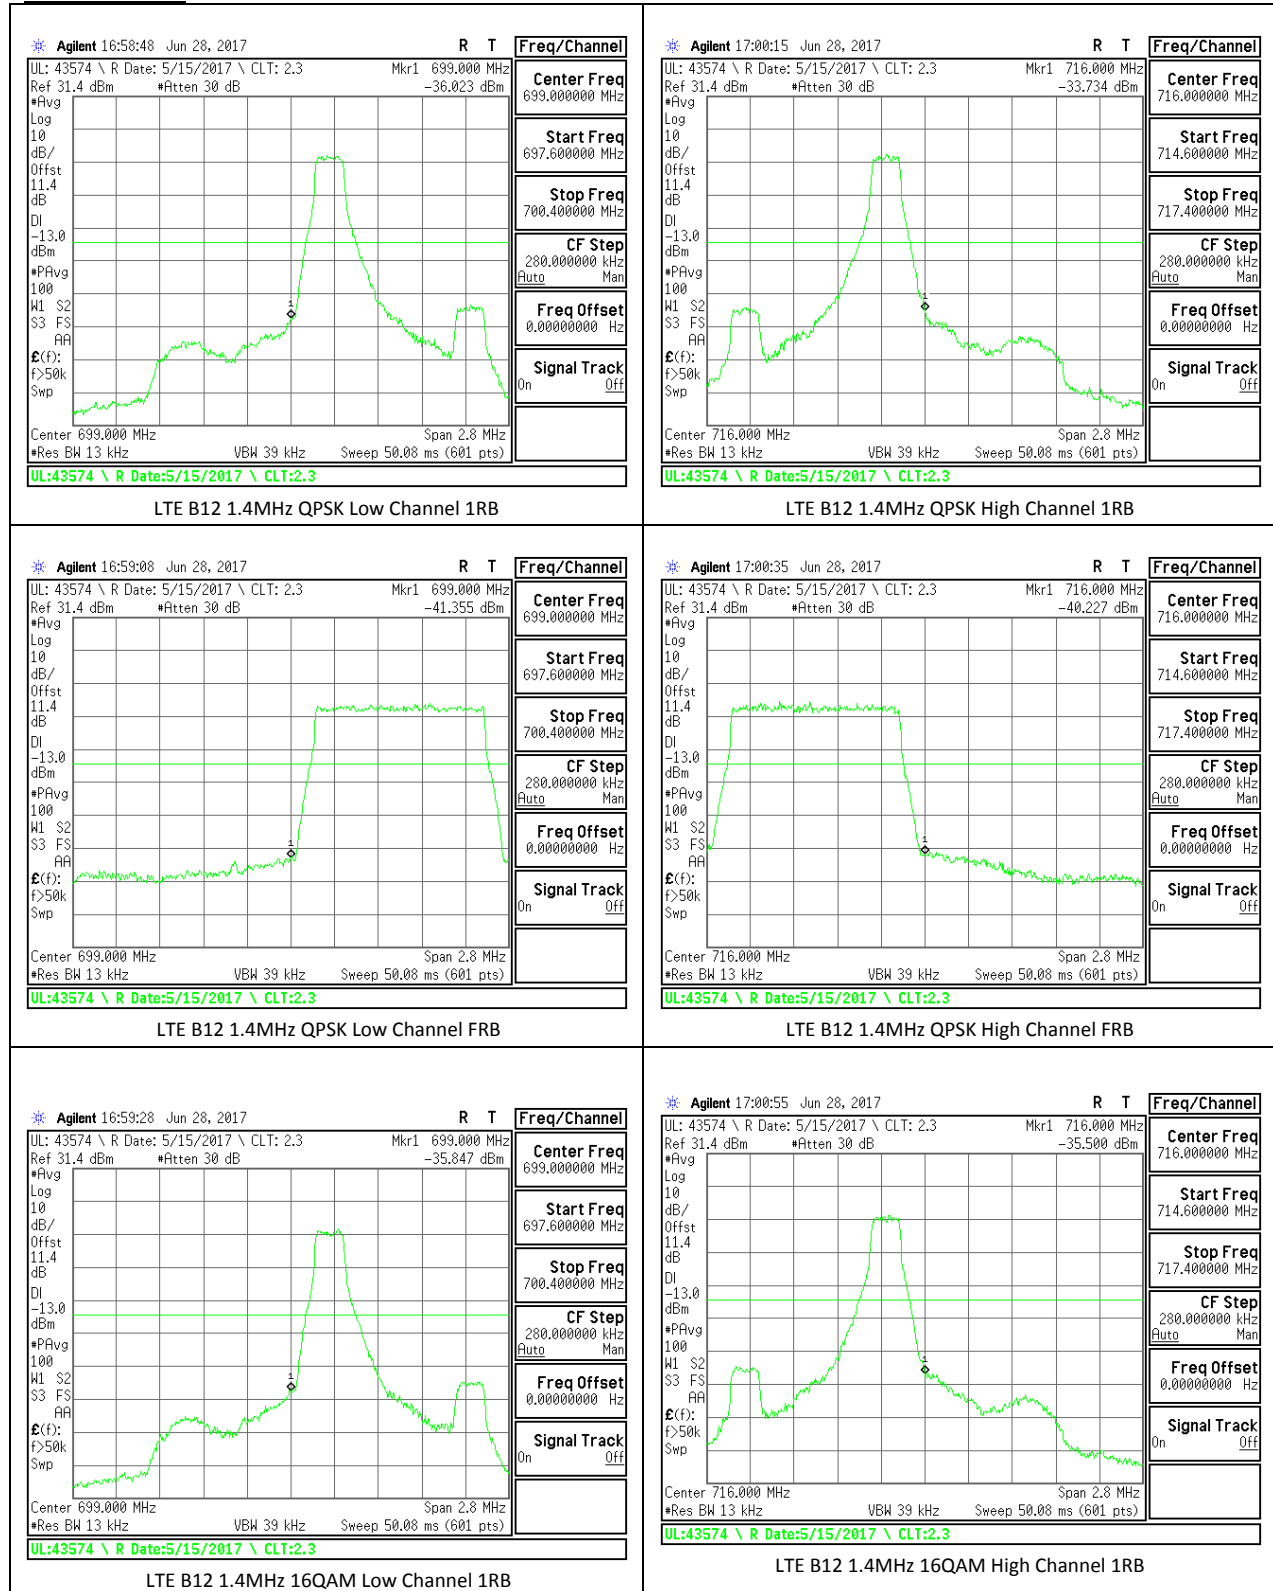

LTE B5 10MHz 16QAM Low Channel 1RB

LTE B5 10MHz 16QAM High Channel 1RB

LTE B5 10MHz 16QAM Low Channel FRB

LTE B5 10MHz 16QAM High Channel FRB

LTE Band 7

LTE B7 10MHz QPSK Low Channel 1RB

LTE B7 10MHz QPSK High Channel 1RB

LTE B7 10MHz QPSK Low Channel FRB

LTE B7 10MHz QPSK High Channel FRB

LTE B7 10MHz 16QAM Low Channel 1RB

LTE B7 10MHz 16QAM High Channel 1RB

LTE B7 20MHz QPSK Low Channel FRB

LTE B7 20MHz QPSK High Channel FRB

LTE B7 20MHz 16QAM Low Channel 1RB

LTE B7 20MHz 16QAM High Channel 1RB

LTE B7 20MHz 16QAM Low Channel FRB

LTE B7 20MHz 16QAM High Channel FRB

LTE Band 12

LTE Band 13

LTE B13 5MHz 16QAM Low Channel FRB

LTE B13 5MHz 16QAM High Channel FRB

LTE B13 10MHz QPSK Low Channel 1RB

LTE B13 10MHz QPSK High Channel 1RB

LTE B13 10MHz QPSK Low Channel FRB

LTE B13 10MHz QPSK High Channel FRB

14.2. EMISSION MASK PLOTS

LTE Band 7

LTE Band 41

--	--