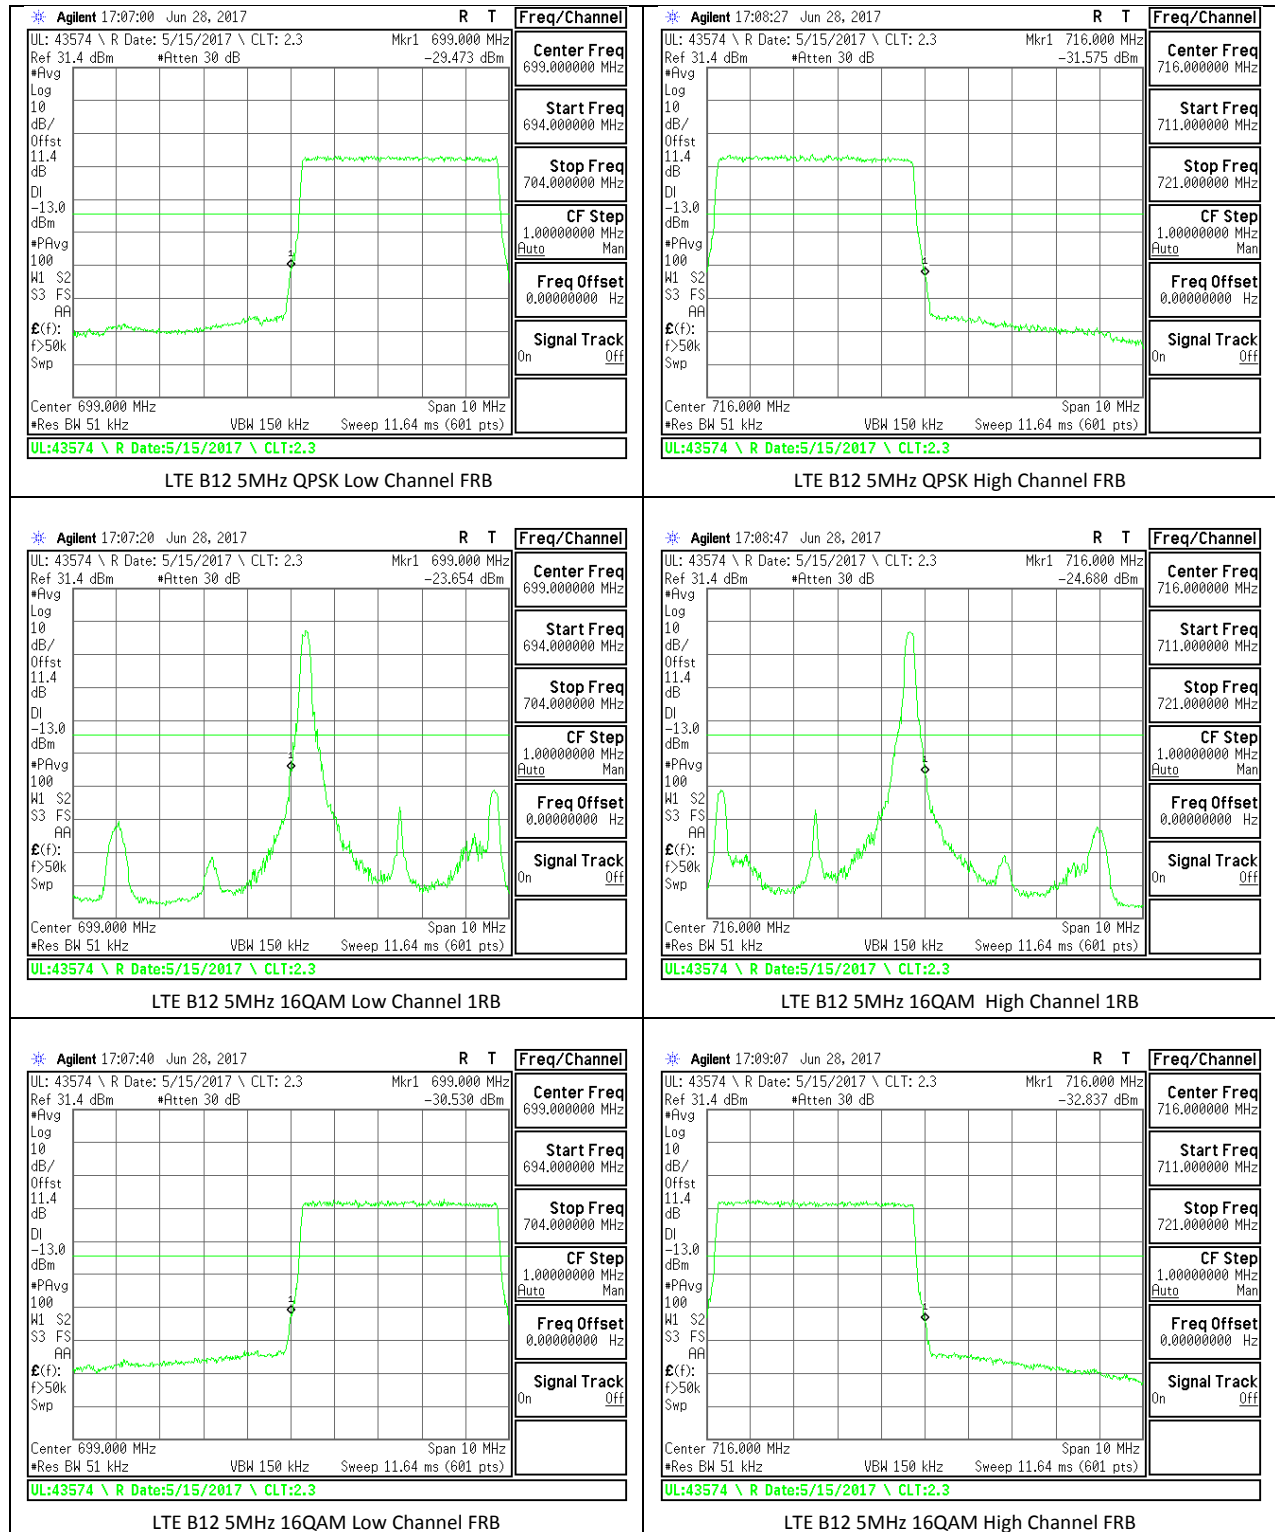

LTE B7 10MHz QPSK Low Channel FRB

LTE B7 10MHz QPSK High Channel FRB

LTE B7 10MHz 16QAM Low Channel 1RB

LTE B7 10MHz 16QAM High Channel 1RB

LTE B7 20MHz QPSK Low Channel FRB

LTE B7 20MHz QPSK High Channel FRB

LTE B7 20MHz 16QAM Low Channel 1RB

LTE B7 20MHz 16QAM High Channel 1RB

LTE B7 20MHz 16QAM Low Channel FRB

LTE B7 20MHz 16QAM High Channel FRB

LTE Band 12

LTE Band 13

LTE B13 5MHz 16QAM Low Channel FRB

LTE B13 5MHz 16QAM High Channel FRB

LTE B13 10MHz QPSK Low Channel 1RB

LTE B13 10MHz QPSK High Channel 1RB

LTE B13 10MHz QPSK Low Channel FRB

LTE B13 10MHz QPSK High Channel FRB

14.2. EMISSION MASK PLOTS

LTE Band 7

LTE Band 41

--	--