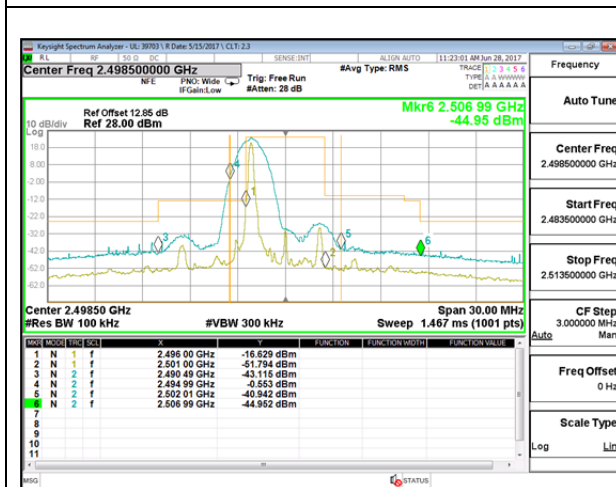

LTE B41 5MHz QPSK Low Channel 1RB

LTE B41 5MHz QPSK High Channel 1RB

LTE B41 5MHz QPSK Low Channel FRB

LTE B41 5MHz QPSK High Channel FRB

LTE B41 5MHz 16QAM Low Channel 1RB

LTE B41 5MHz 16QAM High Channel 1RB