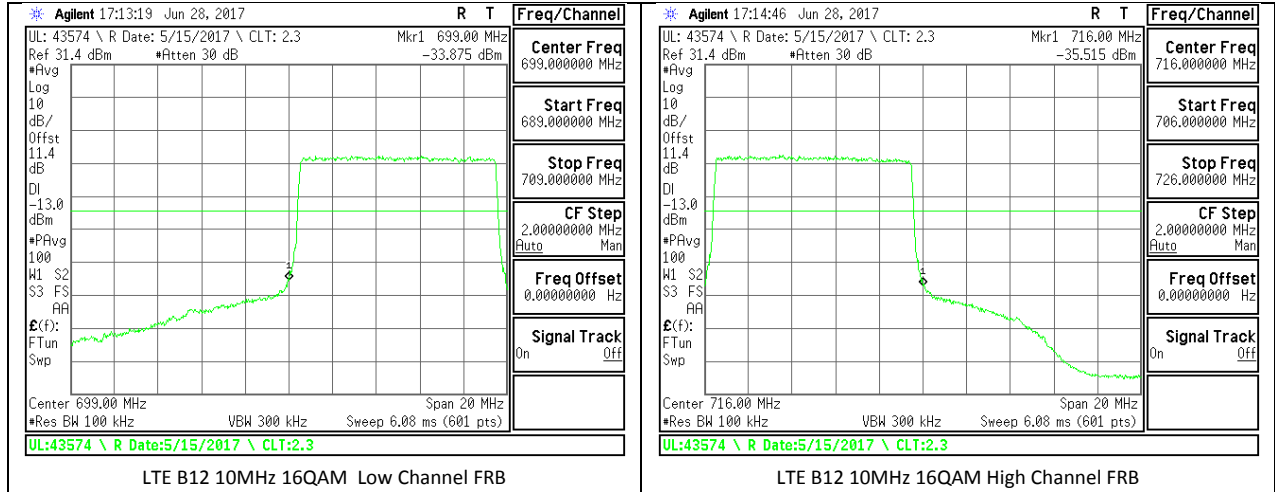

LTE B7 10MHz QPSK Low Channel FRB

LTE B7 10MHz QPSK High Channel FRB

LTE B7 10MHz 16QAM Low Channel 1RB

LTE B7 10MHz 16QAM High Channel 1RB

LTE B7 20MHz QPSK Low Channel FRB

LTE B7 20MHz QPSK High Channel FRB

LTE B7 20MHz 16QAM Low Channel 1RB

LTE B7 20MHz 16QAM High Channel 1RB

LTE B7 20MHz 16QAM Low Channel FRB

LTE B7 20MHz 16QAM High Channel FRB

LTE Band 12

LTE Band 13

LTE B13 5MHz 16QAM Low Channel FRB

LTE B13 5MHz 16QAM High Channel FRB

LTE B13 10MHz QPSK Low Channel 1RB

LTE B13 10MHz QPSK High Channel 1RB

LTE B13 10MHz QPSK Low Channel FRB

LTE B13 10MHz QPSK High Channel FRB

14.2. EMISSION MASK PLOTS

LTE Band 7

LTE Band 41

--	--