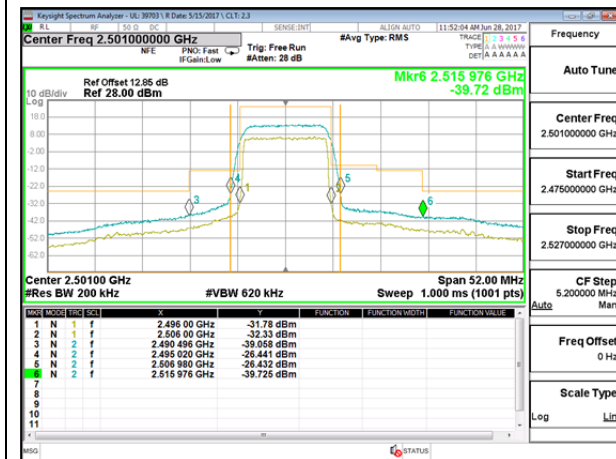

LTE B41 5MHz 16QAM Low Channel FRB

LTE B41 5MHz 16QAM High Channel FRB

LTE B41 10MHz QPSK Low Channel 1RB

LTE B41 10MHz QPSK High Channel 1RB

LTE B41 10MHz QPSK Low Channel FRB

LTE B41 10MHz QPSK High Channel FRB

LTE B41 10MHz 16QAM Low Channel 1RB

LTE B41 10MHz 16QAM High Channel 1RB

LTE B41 10MHz 16QAM Low Channel FRB

LTE B41 10MHz 16QAM High Channel FRB

LTE B41 15MHz QPSK Low Channel 1RB

LTE B41 15MHz QPSK High Channel 1RB