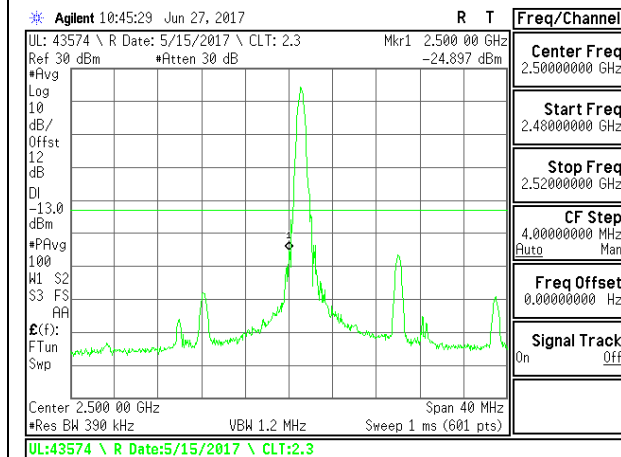

LTE B5 10MHz 16QAM Low Channel 1RB

LTE B5 10MHz 16QAM High Channel 1RB

LTE B5 10MHz 16QAM Low Channel FRB

LTE B5 10MHz 16QAM High Channel FRB

LTE Band 7

LTE B7 10MHz QPSK Low Channel 1RB

LTE B7 10MHz QPSK High Channel 1RB

LTE B7 10MHz QPSK Low Channel FRB

LTE B7 10MHz QPSK High Channel FRB

LTE B7 10MHz 16QAM Low Channel 1RB

LTE B7 10MHz 16QAM High Channel 1RB

LTE B7 20MHz QPSK Low Channel FRB

LTE B7 20MHz QPSK High Channel FRB

LTE B7 20MHz 16QAM Low Channel 1RB

LTE B7 20MHz 16QAM High Channel 1RB

LTE B7 20MHz 16QAM Low Channel FRB

LTE B7 20MHz 16QAM High Channel FRB

LTE Band 12

LTE Band 13

LTE B13 5MHz 16QAM Low Channel FRB

LTE B13 5MHz 16QAM High Channel FRB