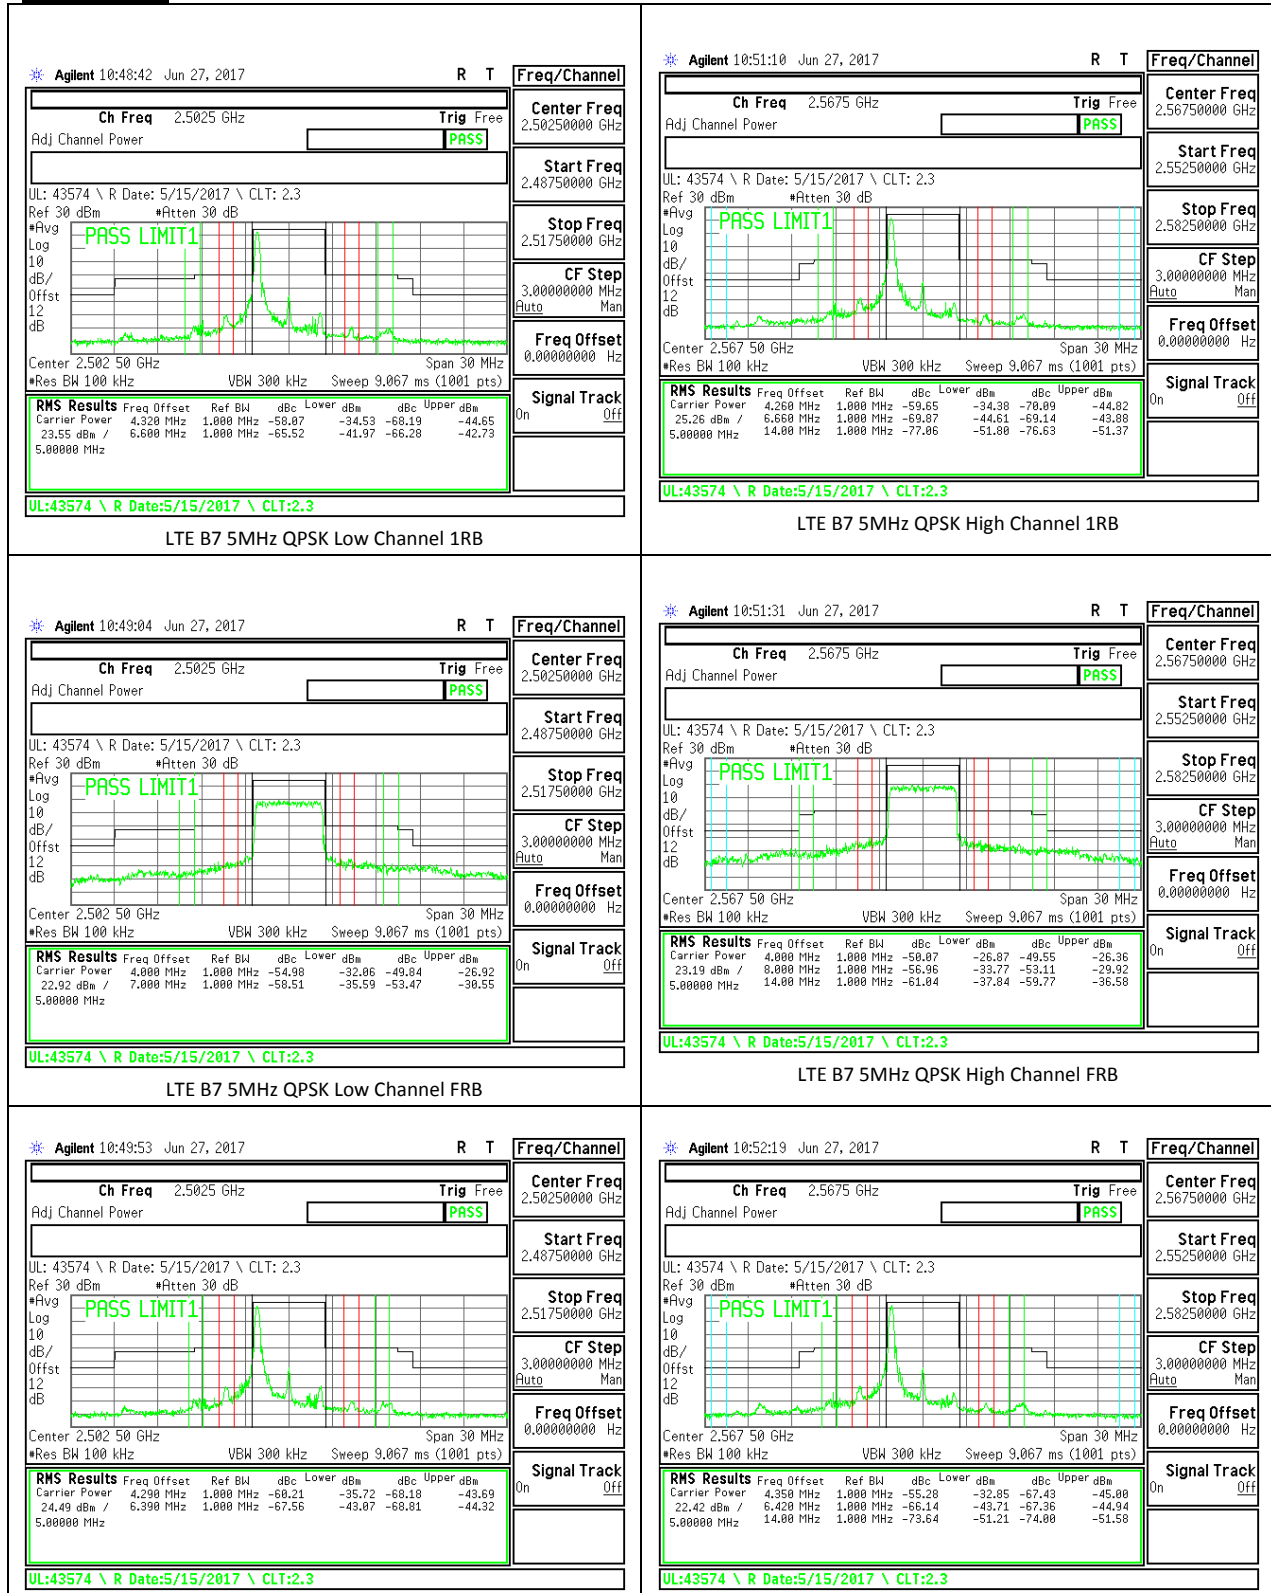

LTE B7 10MHz QPSK Low Channel FRB

LTE B7 10MHz QPSK High Channel FRB

LTE B7 10MHz 16QAM Low Channel 1RB

LTE B7 10MHz 16QAM High Channel 1RB

LTE B7 20MHz QPSK Low Channel FRB

LTE B7 20MHz QPSK High Channel FRB

LTE B7 20MHz 16QAM Low Channel 1RB

LTE B7 20MHz 16QAM High Channel 1RB

LTE B7 20MHz 16QAM Low Channel FRB

LTE B7 20MHz 16QAM High Channel FRB

LTE Band 12

LTE Band 13

LTE B13 5MHz 16QAM Low Channel FRB

LTE B13 5MHz 16QAM High Channel FRB

LTE B13 10MHz QPSK Low Channel 1RB

LTE B13 10MHz QPSK High Channel 1RB

LTE B13 10MHz QPSK Low Channel FRB

LTE B13 10MHz QPSK High Channel FRB

14.2. EMISSION MASK PLOTS

LTE Band 7

LTE Band 41

--	--

LTE B41 5MHz QPSK Low Channel 1RB

LTE B41 5MHz QPSK High Channel 1RB

LTE B41 5MHz QPSK Low Channel FRB

LTE B41 5MHz QPSK High Channel FRB

LTE B41 5MHz 16QAM Low Channel 1RB

LTE B41 5MHz 16QAM High Channel 1RB