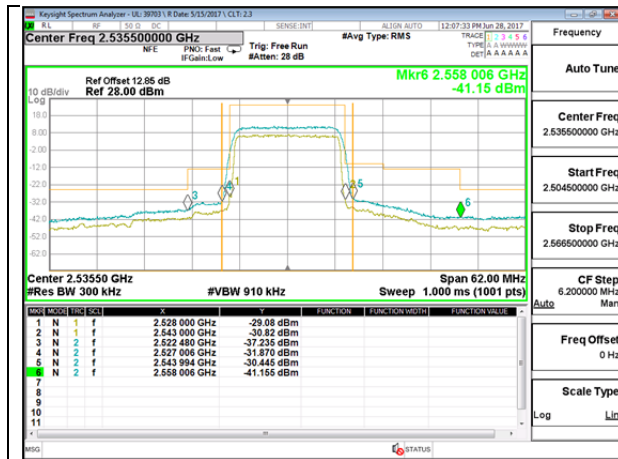

LTE B41 10MHz 16QAM Low Channel 1RB

LTE B41 10MHz 16QAM High Channel 1RB

LTE B41 10MHz 16QAM Low Channel FRB

LTE B41 10MHz 16QAM High Channel FRB

LTE B41 15MHz QPSK Low Channel 1RB

LTE B41 15MHz QPSK High Channel 1RB