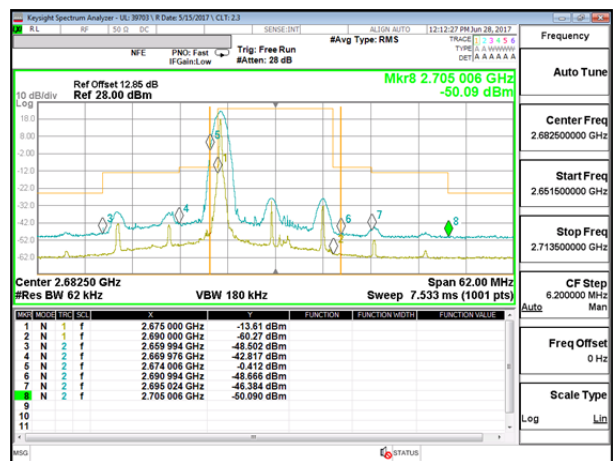

LTE B41 15MHz 16QAM High Channel 1RB