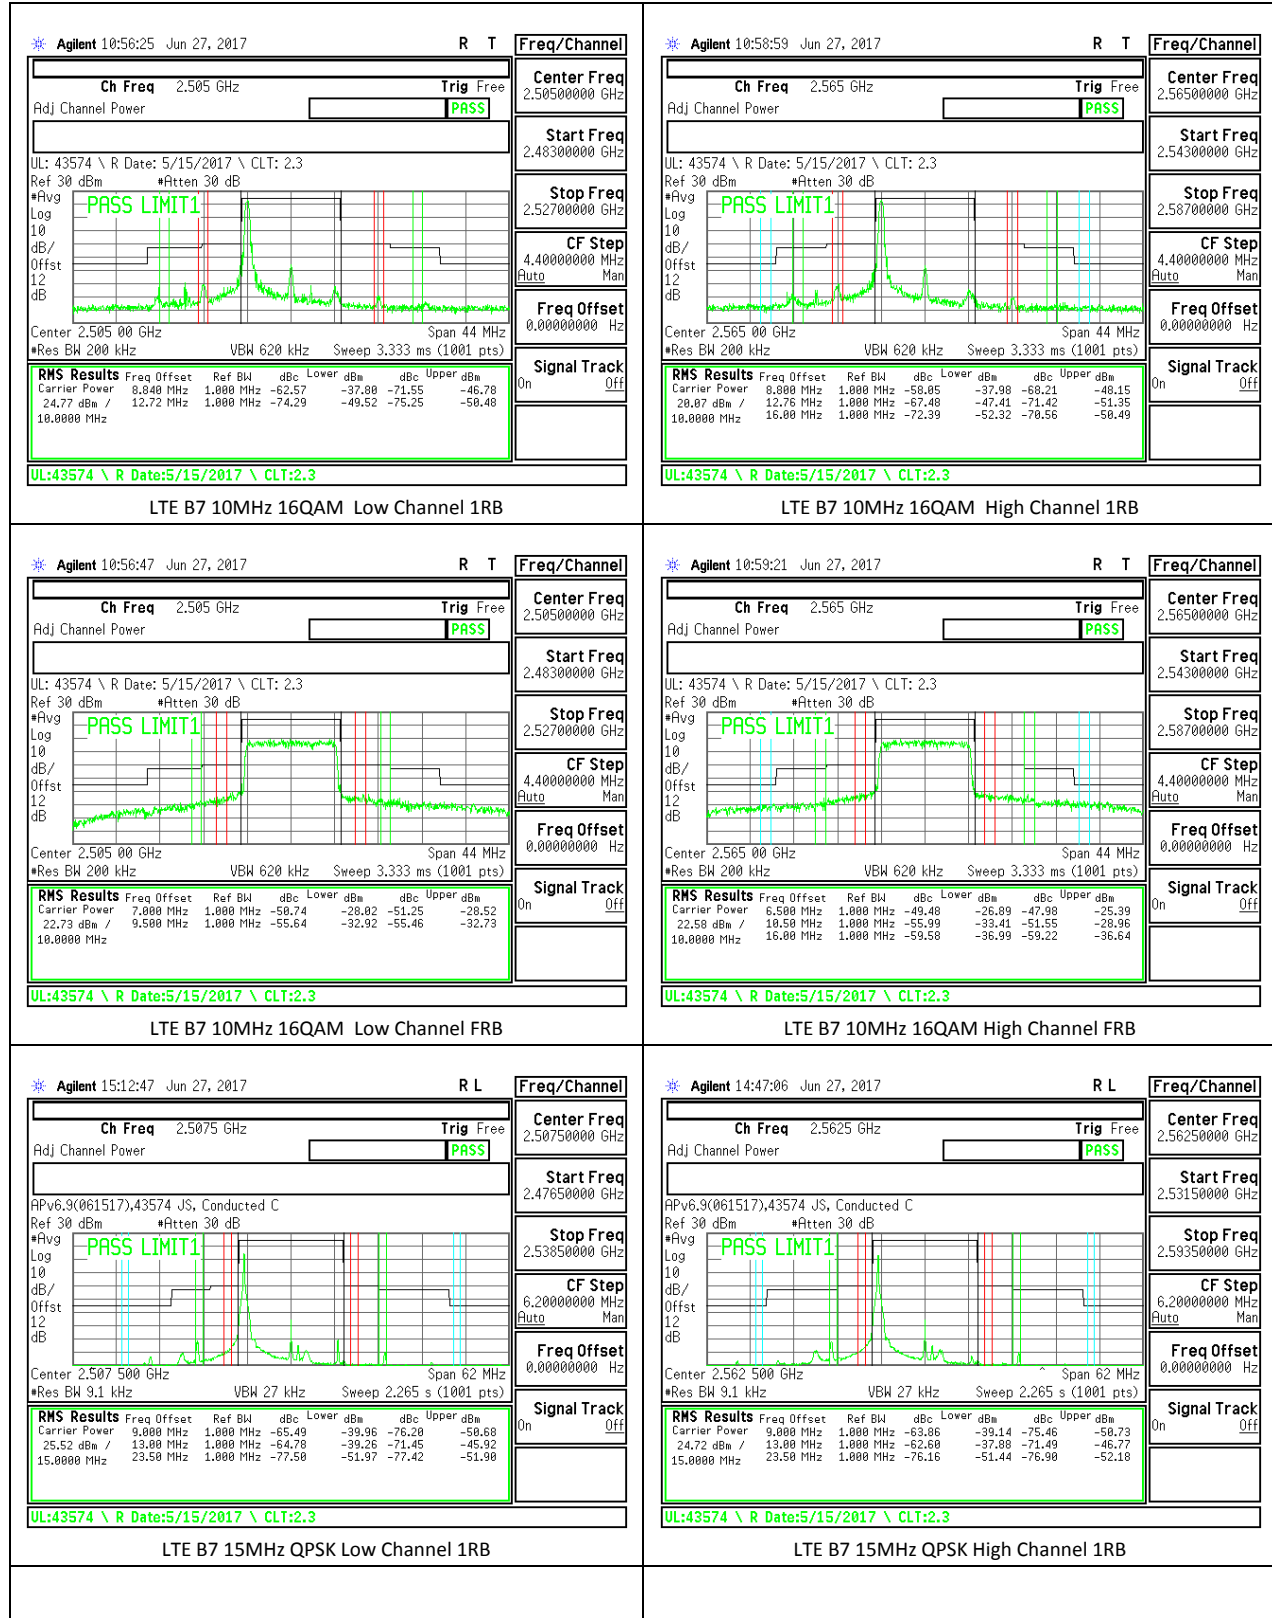

LTE B7 10MHz QPSK Low Channel FRB

LTE B7 10MHz QPSK High Channel FRB

LTE B7 10MHz 16QAM Low Channel 1RB

LTE B7 10MHz 16QAM High Channel 1RB

LTE B7 20MHz QPSK Low Channel FRB

LTE B7 20MHz QPSK High Channel FRB

LTE B7 20MHz 16QAM Low Channel 1RB

LTE B7 20MHz 16QAM High Channel 1RB

LTE B7 20MHz 16QAM Low Channel FRB

LTE B7 20MHz 16QAM High Channel FRB

LTE Band 12

LTE Band 13

LTE B13 5MHz 16QAM Low Channel FRB

LTE B13 5MHz 16QAM High Channel FRB

LTE B13 10MHz QPSK Low Channel 1RB

LTE B13 10MHz QPSK High Channel 1RB

LTE B13 10MHz QPSK Low Channel FRB

LTE B13 10MHz QPSK High Channel FRB

14.2. EMISSION MASK PLOTS

LTE Band 7

LTE Band 41

--	--

LTE B41 5MHz QPSK Low Channel 1RB

LTE B41 5MHz QPSK High Channel 1RB

LTE B41 5MHz QPSK Low Channel FRB

LTE B41 5MHz QPSK High Channel FRB

LTE B41 5MHz 16QAM Low Channel 1RB

LTE B41 5MHz 16QAM High Channel 1RB