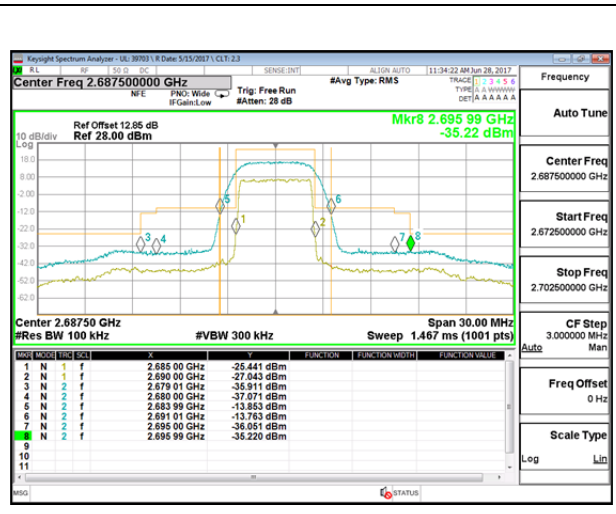

LTE B41 5MHz QPSK High Channel FRB