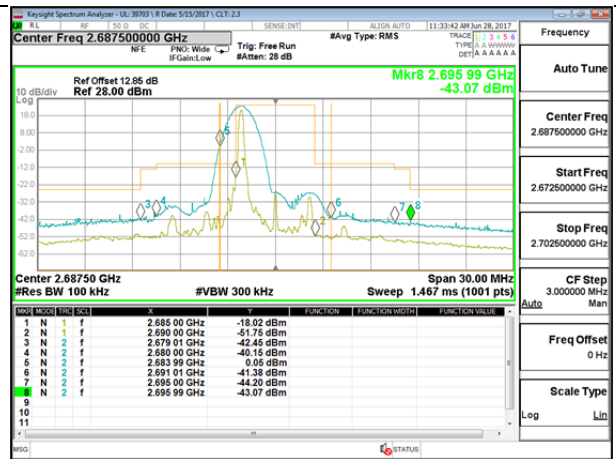

LTE B41 5MHz QPSK High Channel 1RB