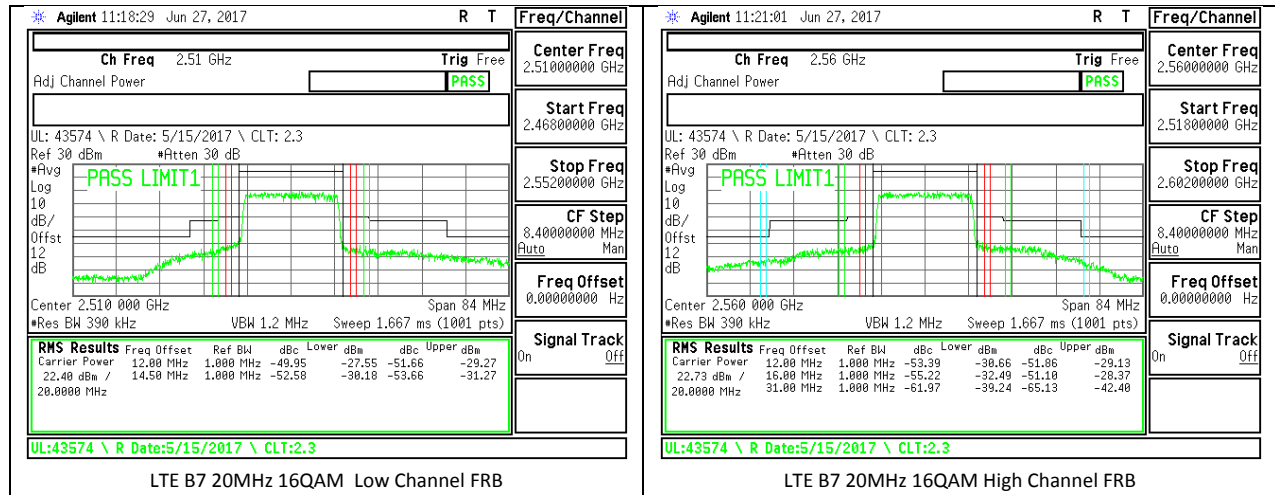

LTE B7 20MHz 16QAM Low Channel 1RB

LTE B7 20MHz 16QAM High Channel 1RB

LTE B7 20MHz 16QAM Low Channel FRB

LTE B7 20MHz 16QAM High Channel FRB

LTE Band 12

LTE Band 13

LTE B13 5MHz 16QAM Low Channel FRB

LTE B13 5MHz 16QAM High Channel FRB

LTE B13 10MHz QPSK Low Channel 1RB

LTE B13 10MHz QPSK High Channel 1RB

LTE B13 10MHz QPSK Low Channel FRB

LTE B13 10MHz QPSK High Channel FRB

14.2. EMISSION MASK PLOTS

LTE Band 7

LTE Band 41

--	--

LTE B41 5MHz QPSK Low Channel 1RB

LTE B41 5MHz QPSK High Channel 1RB

LTE B41 5MHz QPSK Low Channel FRB

LTE B41 5MHz QPSK High Channel FRB

LTE B41 5MHz 16QAM Low Channel 1RB

LTE B41 5MHz 16QAM High Channel 1RB