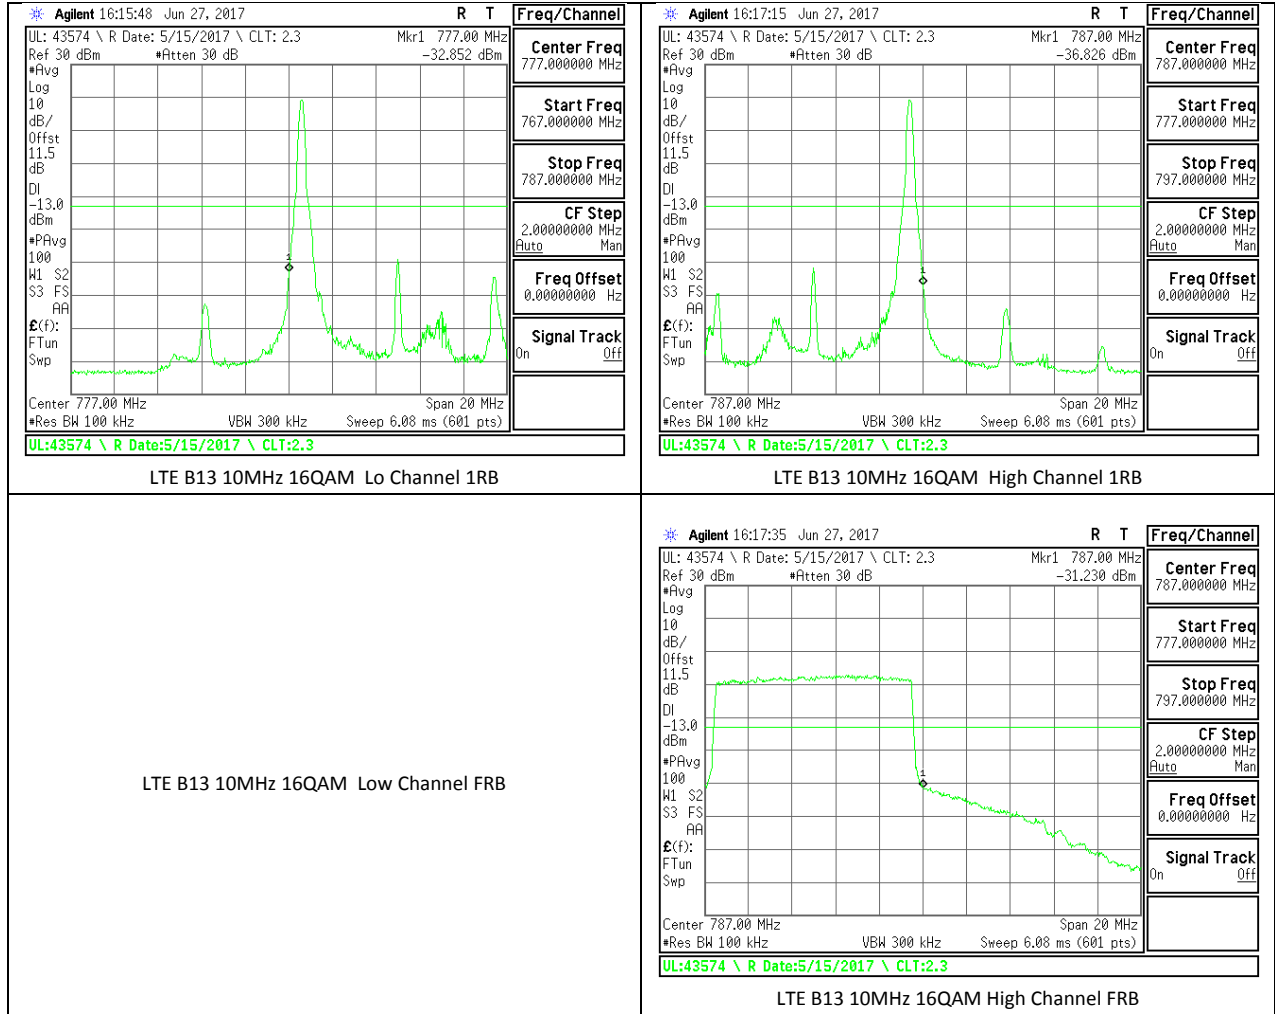

LTE B7 20MHz 16QAM Low Channel 1RB

LTE B7 20MHz 16QAM High Channel 1RB

LTE B7 20MHz 16QAM Low Channel FRB

LTE B7 20MHz 16QAM High Channel FRB

LTE Band 12

LTE Band 13

LTE B13 5MHz 16QAM Low Channel FRB

LTE B13 5MHz 16QAM High Channel FRB

LTE B13 10MHz QPSK Low Channel 1RB

LTE B13 10MHz QPSK High Channel 1RB

LTE B13 10MHz QPSK Low Channel FRB

LTE B13 10MHz QPSK High Channel FRB

14.2. EMISSION MASK PLOTS

LTE Band 7

LTE Band 41

--	--

LTE B41 5MHz QPSK Low Channel 1RB

LTE B41 5MHz QPSK High Channel 1RB

LTE B41 5MHz QPSK Low Channel FRB

LTE B41 5MHz QPSK High Channel FRB

LTE B41 5MHz 16QAM Low Channel 1RB

LTE B41 5MHz 16QAM High Channel 1RB