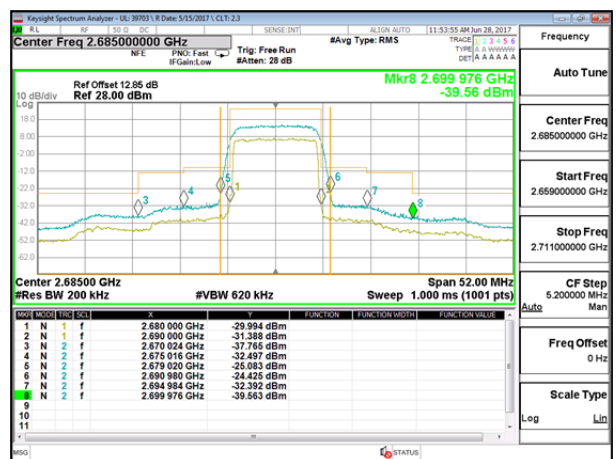

LTE B41 5MHz 16QAM Low Channel FRB

LTE B41 5MHz 16QAM High Channel FRB

LTE B41 10MHz QPSK Low Channel 1RB

LTE B41 10MHz QPSK High Channel 1RB

LTE B41 10MHz QPSK Low Channel FRB

LTE B41 10MHz QPSK High Channel FRB

LTE B41 10MHz 16QAM Low Channel 1RB

LTE B41 10MHz 16QAM High Channel 1RB

LTE B41 10MHz 16QAM Low Channel FRB

LTE B41 10MHz 16QAM High Channel FRB

LTE B41 15MHz QPSK Low Channel 1RB

LTE B41 15MHz QPSK High Channel 1RB