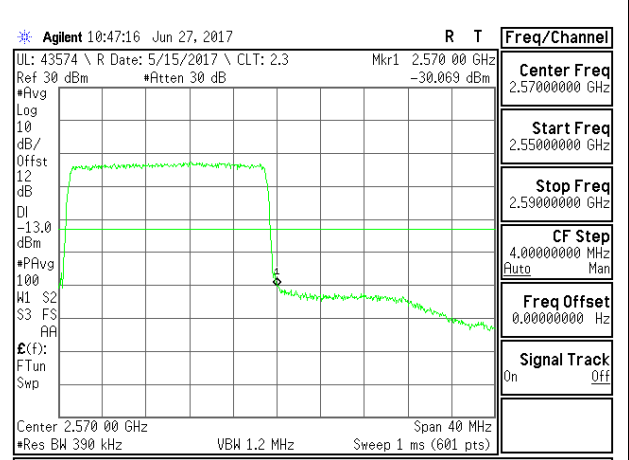

LTE B5 10MHz 16QAM Low Channel 1RB

LTE B5 10MHz 16QAM High Channel 1RB

LTE B5 10MHz 16QAM Low Channel FRB

LTE B5 10MHz 16QAM High Channel FRB

LTE Band 7

LTE B7 10MHz QPSK Low Channel 1RB

LTE B7 10MHz QPSK High Channel 1RB

LTE B7 10MHz QPSK Low Channel FRB

LTE B7 10MHz QPSK High Channel FRB

LTE B7 10MHz 16QAM Low Channel 1RB

LTE B7 10MHz 16QAM High Channel 1RB

LTE B7 20MHz QPSK Low Channel FRB

LTE B7 20MHz QPSK High Channel FRB

LTE B7 20MHz 16QAM Low Channel 1RB

LTE B7 20MHz 16QAM High Channel 1RB

LTE B7 20MHz 16QAM Low Channel FRB

LTE B7 20MHz 16QAM High Channel FRB

LTE Band 12

LTE Band 13

LTE B13 5MHz 16QAM Low Channel FRB

LTE B13 5MHz 16QAM High Channel FRB