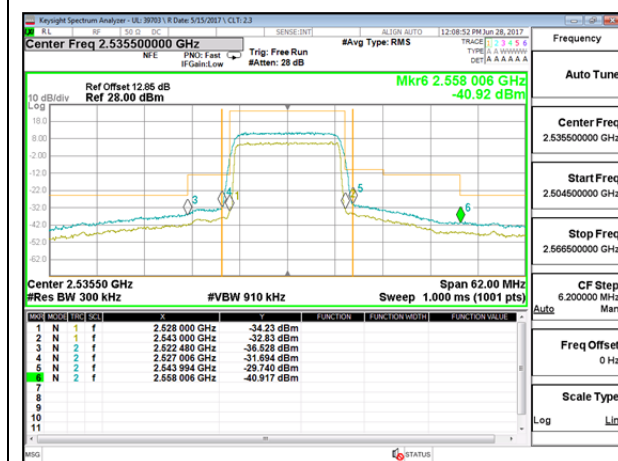

LTE B41 15MHz QPSK Low Channel FRB

LTE B41 15MHz QPSK High Channel FRB

LTE B41 15MHz 16QAM Low Channel 1RB

LTE B41 15MHz 16QAM High Channel 1RB

LTE B41 15MHz 16QAM Low Channel FRB

LTE B41 15MHz 16QAM High Channel FRB