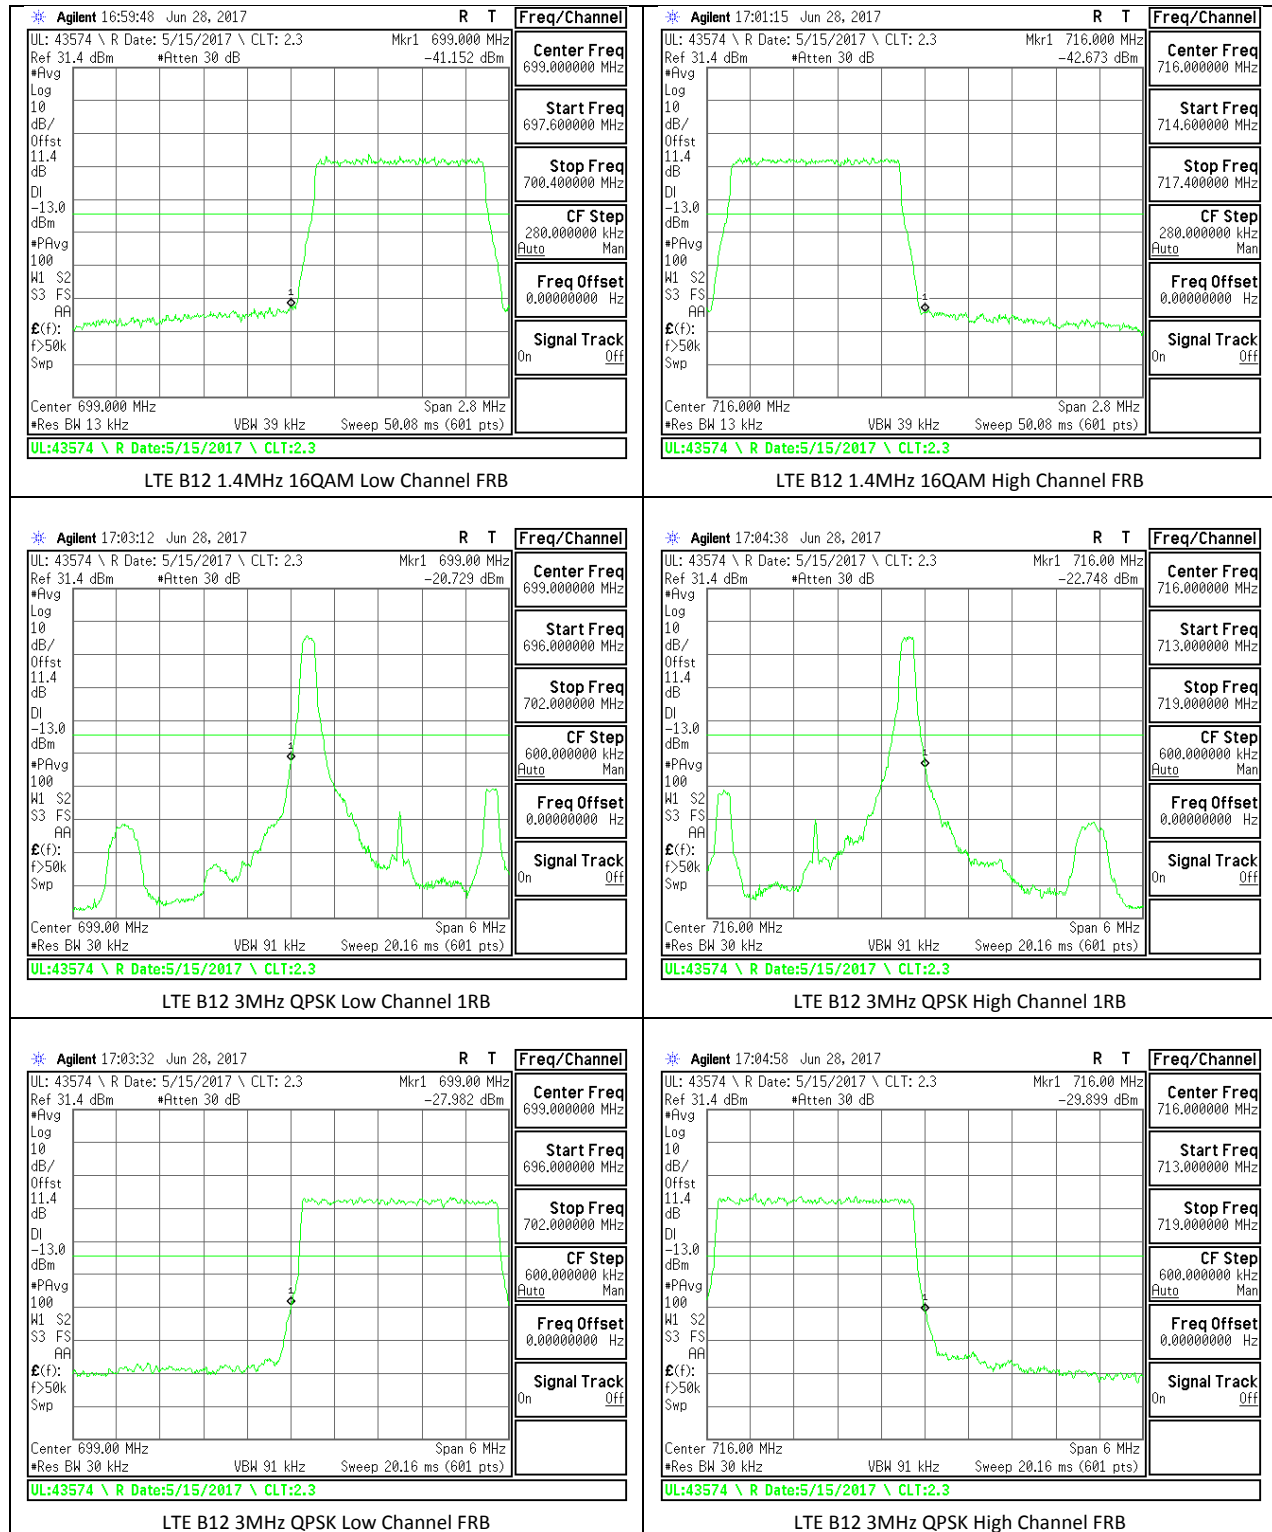

LTE B7 10MHz QPSK Low Channel FRB

LTE B7 10MHz QPSK High Channel FRB

LTE B7 10MHz 16QAM Low Channel 1RB

LTE B7 10MHz 16QAM High Channel 1RB

LTE B7 20MHz QPSK Low Channel FRB

LTE B7 20MHz QPSK High Channel FRB

LTE B7 20MHz 16QAM Low Channel 1RB

LTE B7 20MHz 16QAM High Channel 1RB

LTE B7 20MHz 16QAM Low Channel FRB

LTE B7 20MHz 16QAM High Channel FRB

LTE Band 12

LTE Band 13

LTE B13 5MHz 16QAM Low Channel FRB

LTE B13 5MHz 16QAM High Channel FRB

LTE B13 10MHz QPSK Low Channel 1RB

LTE B13 10MHz QPSK High Channel 1RB

LTE B13 10MHz QPSK Low Channel FRB

LTE B13 10MHz QPSK High Channel FRB

14.2. EMISSION MASK PLOTS

LTE Band 7

LTE Band 41

--	--