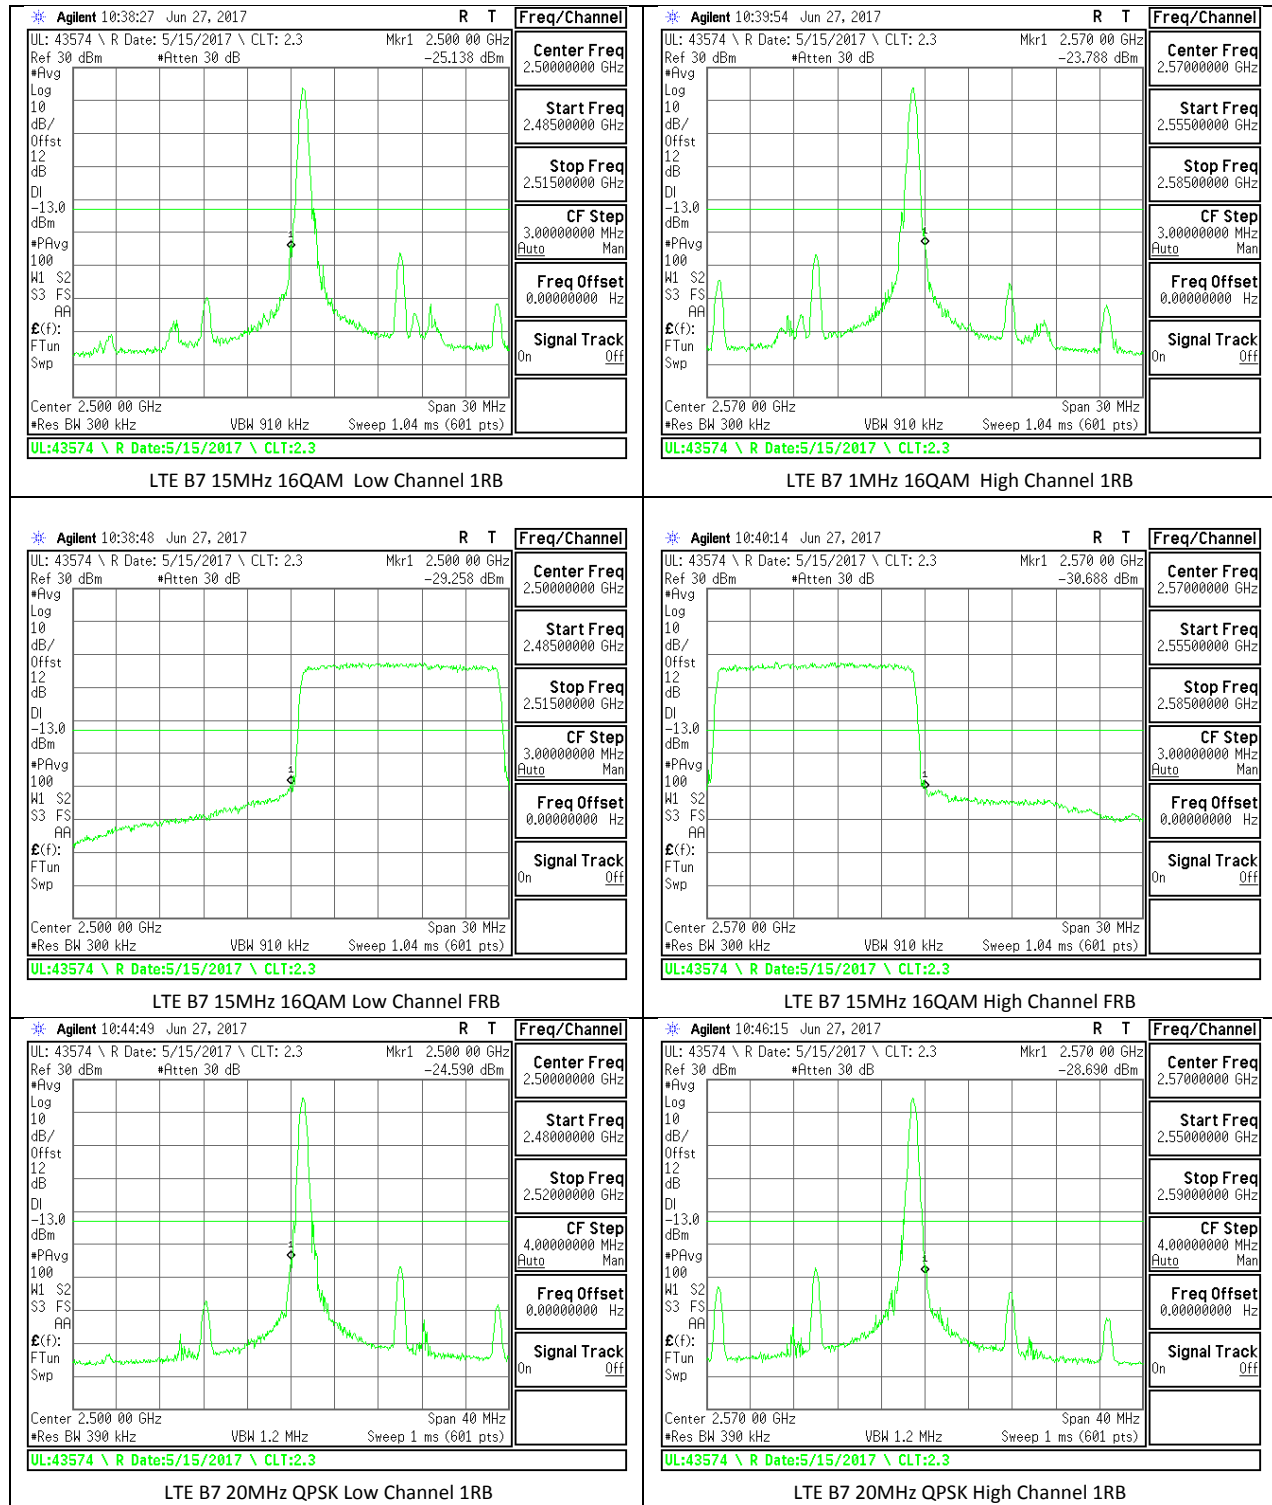

LTE B5 10MHz 16QAM Low Channel 1RB

LTE B5 10MHz 16QAM High Channel 1RB

LTE B5 10MHz 16QAM Low Channel FRB

LTE B5 10MHz 16QAM High Channel FRB

LTE Band 7

LTE B7 10MHz QPSK Low Channel 1RB

LTE B7 10MHz QPSK High Channel 1RB

LTE B7 10MHz QPSK Low Channel FRB

LTE B7 10MHz QPSK High Channel FRB

LTE B7 10MHz 16QAM Low Channel 1RB

LTE B7 10MHz 16QAM High Channel 1RB

LTE B7 20MHz QPSK Low Channel FRB

LTE B7 20MHz QPSK High Channel FRB

LTE B7 20MHz 16QAM Low Channel 1RB

LTE B7 20MHz 16QAM High Channel 1RB

LTE B7 20MHz 16QAM Low Channel FRB

LTE B7 20MHz 16QAM High Channel FRB

LTE Band 12

LTE Band 13

LTE B13 5MHz 16QAM Low Channel FRB

LTE B13 5MHz 16QAM High Channel FRB

LTE B13 10MHz QPSK Low Channel 1RB

LTE B13 10MHz QPSK High Channel 1RB

LTE B13 10MHz QPSK Low Channel FRB

LTE B13 10MHz QPSK High Channel FRB

14.2. EMISSION MASK PLOTS

LTE Band 7

LTE Band 41

--	--