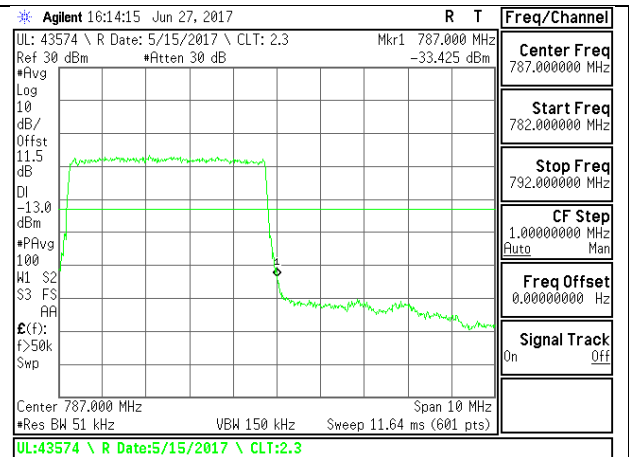

LTE B7 10MHz QPSK Low Channel FRB

LTE B7 10MHz QPSK High Channel FRB

LTE B7 10MHz 16QAM Low Channel 1RB

LTE B7 10MHz 16QAM High Channel 1RB

LTE B7 20MHz QPSK Low Channel FRB

LTE B7 20MHz QPSK High Channel FRB

LTE B7 20MHz 16QAM Low Channel 1RB

LTE B7 20MHz 16QAM High Channel 1RB

LTE B7 20MHz 16QAM Low Channel FRB

LTE B7 20MHz 16QAM High Channel FRB

LTE Band 12

LTE Band 13

LTE B13 5MHz 16QAM Low Channel FRB

LTE B13 5MHz 16QAM High Channel FRB

LTE B13 10MHz QPSK Low Channel 1RB

LTE B13 10MHz QPSK High Channel 1RB

LTE B13 10MHz QPSK Low Channel FRB

LTE B13 10MHz QPSK High Channel FRB

14.2. EMISSION MASK PLOTS

LTE Band 7

LTE Band 41

--	--