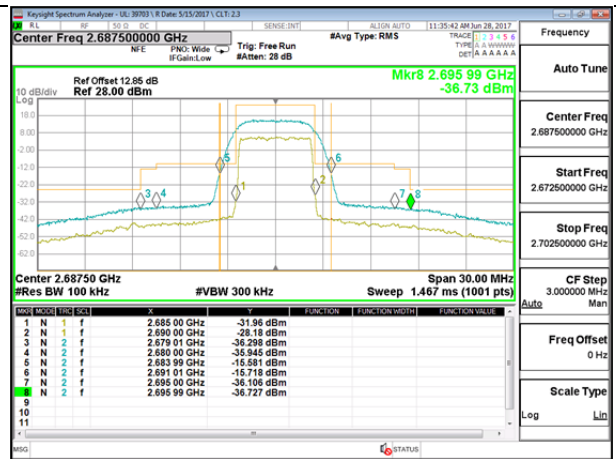

LTE B41 5MHz 16QAM High Channel FRB