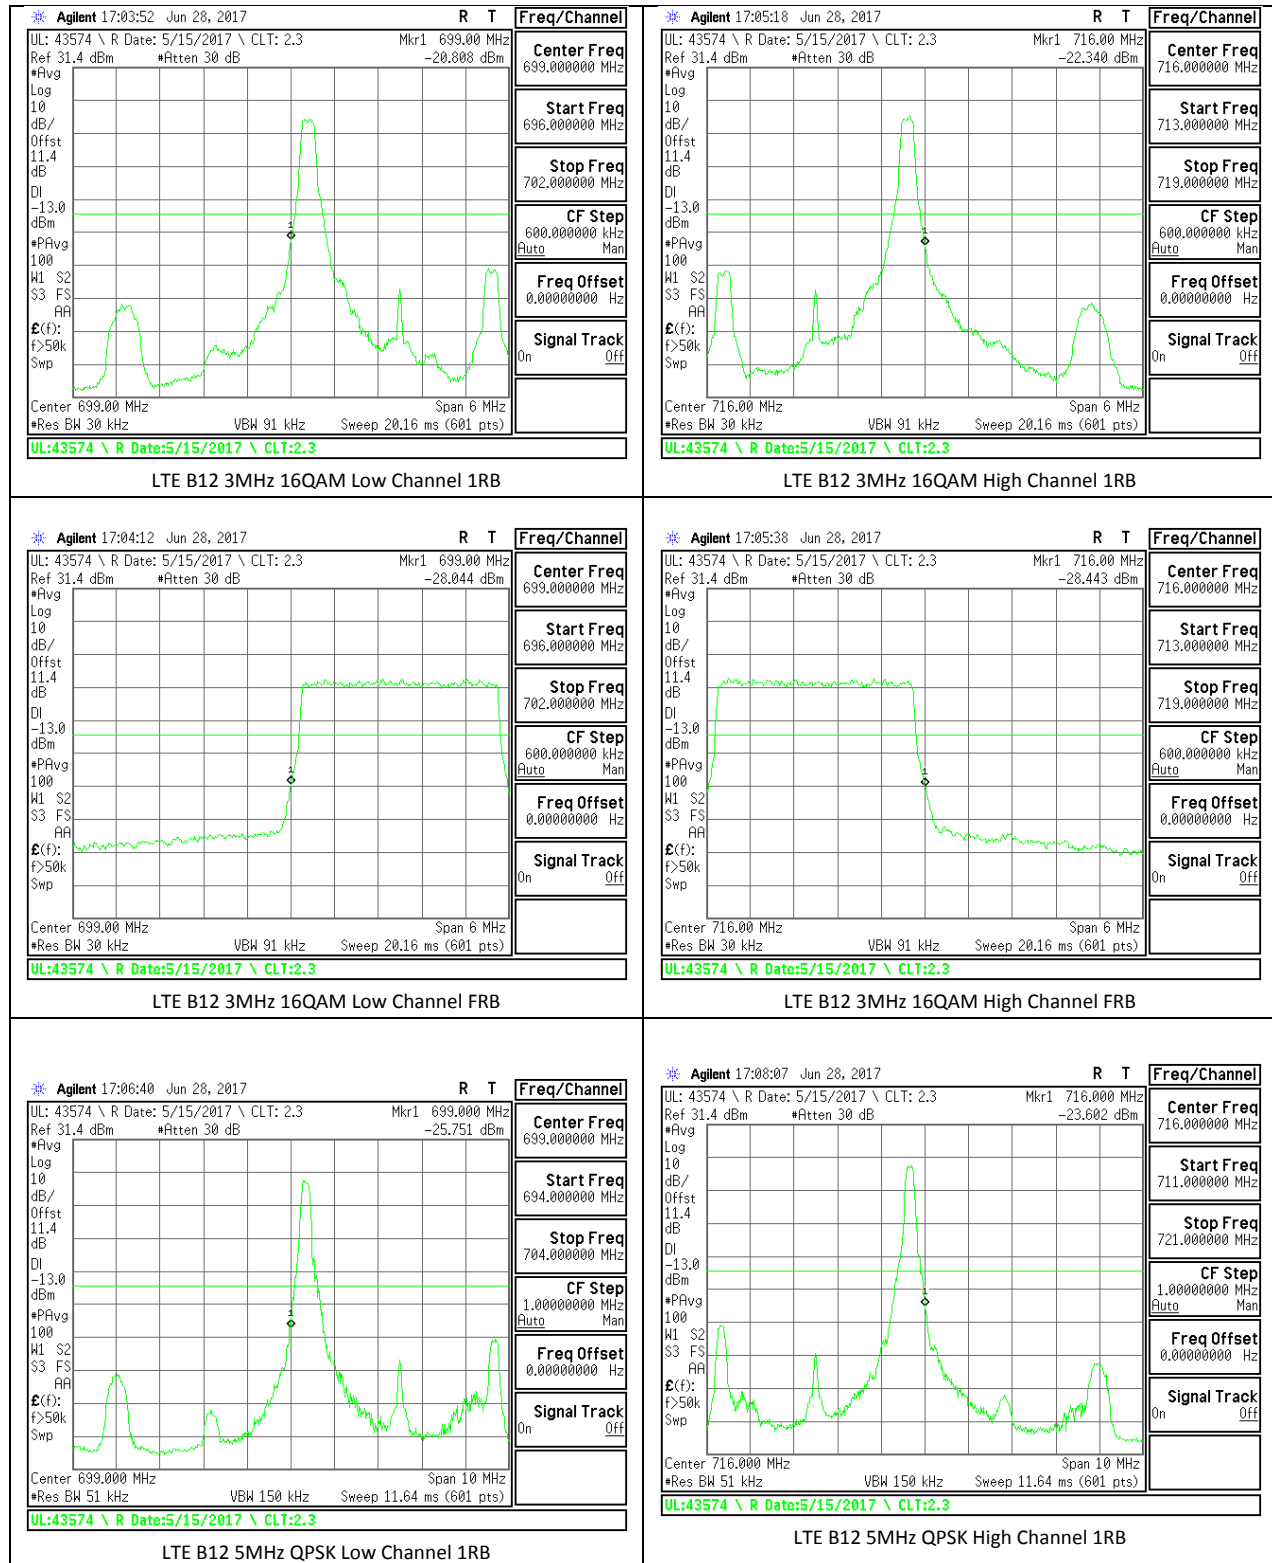

LTE B7 10MHz QPSK Low Channel FRB

LTE B7 10MHz QPSK High Channel FRB

LTE B7 10MHz 16QAM Low Channel 1RB

LTE B7 10MHz 16QAM High Channel 1RB

LTE B7 20MHz QPSK Low Channel FRB

LTE B7 20MHz QPSK High Channel FRB

LTE B7 20MHz 16QAM Low Channel 1RB

LTE B7 20MHz 16QAM High Channel 1RB

LTE B7 20MHz 16QAM Low Channel FRB

LTE B7 20MHz 16QAM High Channel FRB

LTE Band 12

LTE Band 13

LTE B13 5MHz 16QAM Low Channel FRB

LTE B13 5MHz 16QAM High Channel FRB

LTE B13 10MHz QPSK Low Channel 1RB

LTE B13 10MHz QPSK High Channel 1RB

LTE B13 10MHz QPSK Low Channel FRB

LTE B13 10MHz QPSK High Channel FRB

14.2. EMISSION MASK PLOTS

LTE Band 7

LTE Band 41

--	--