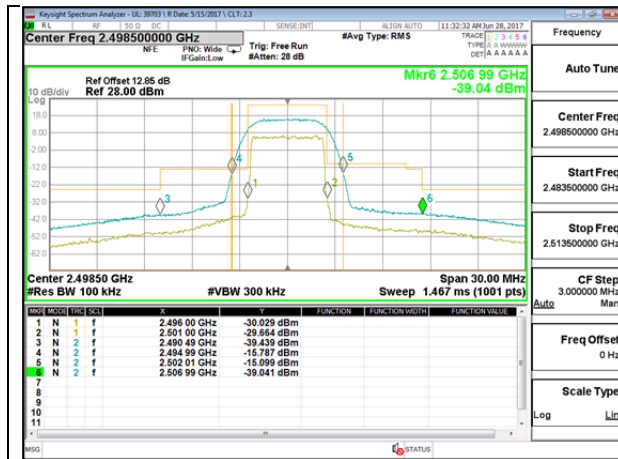

LTE B13 10MHz QPSK Low Channel 1RB

LTE B13 10MHz QPSK High Channel 1RB

LTE B13 10MHz QPSK Low Channel FRB

LTE B13 10MHz QPSK High Channel FRB

14.2. EMISSION MASK PLOTS

LTE Band 7

LTE Band 41

--	--

LTE B41 5MHz QPSK Low Channel 1RB

LTE B41 5MHz QPSK High Channel 1RB

LTE B41 5MHz QPSK Low Channel FRB

LTE B41 5MHz QPSK High Channel FRB

LTE B41 5MHz 16QAM Low Channel 1RB

LTE B41 5MHz 16QAM High Channel 1RB