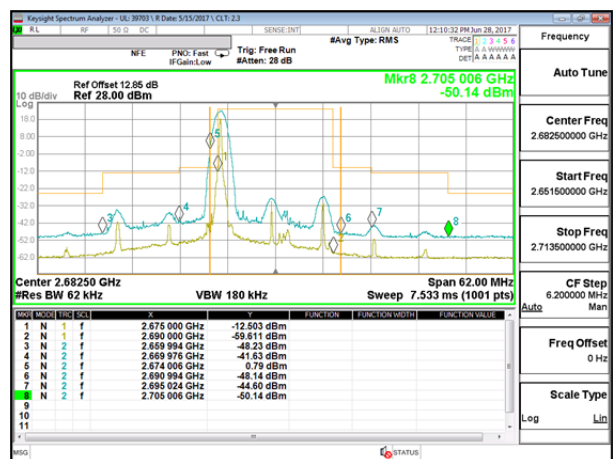

LTE B41 10MHz 16QAM Low Channel 1RB

LTE B41 10MHz 16QAM High Channel 1RB

LTE B41 10MHz 16QAM Low Channel FRB

LTE B41 10MHz 16QAM High Channel FRB

LTE B41 15MHz QPSK Low Channel 1RB

LTE B41 15MHz QPSK High Channel 1RB