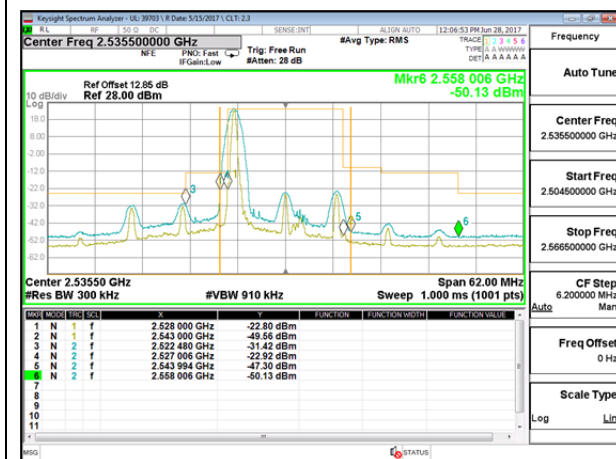

LTE B41 10MHz 16QAM Low Channel 1RB

LTE B41 10MHz 16QAM High Channel 1RB

LTE B41 10MHz 16QAM Low Channel FRB

LTE B41 10MHz 16QAM High Channel FRB

LTE B41 15MHz QPSK Low Channel 1RB

LTE B41 15MHz QPSK High Channel 1RB