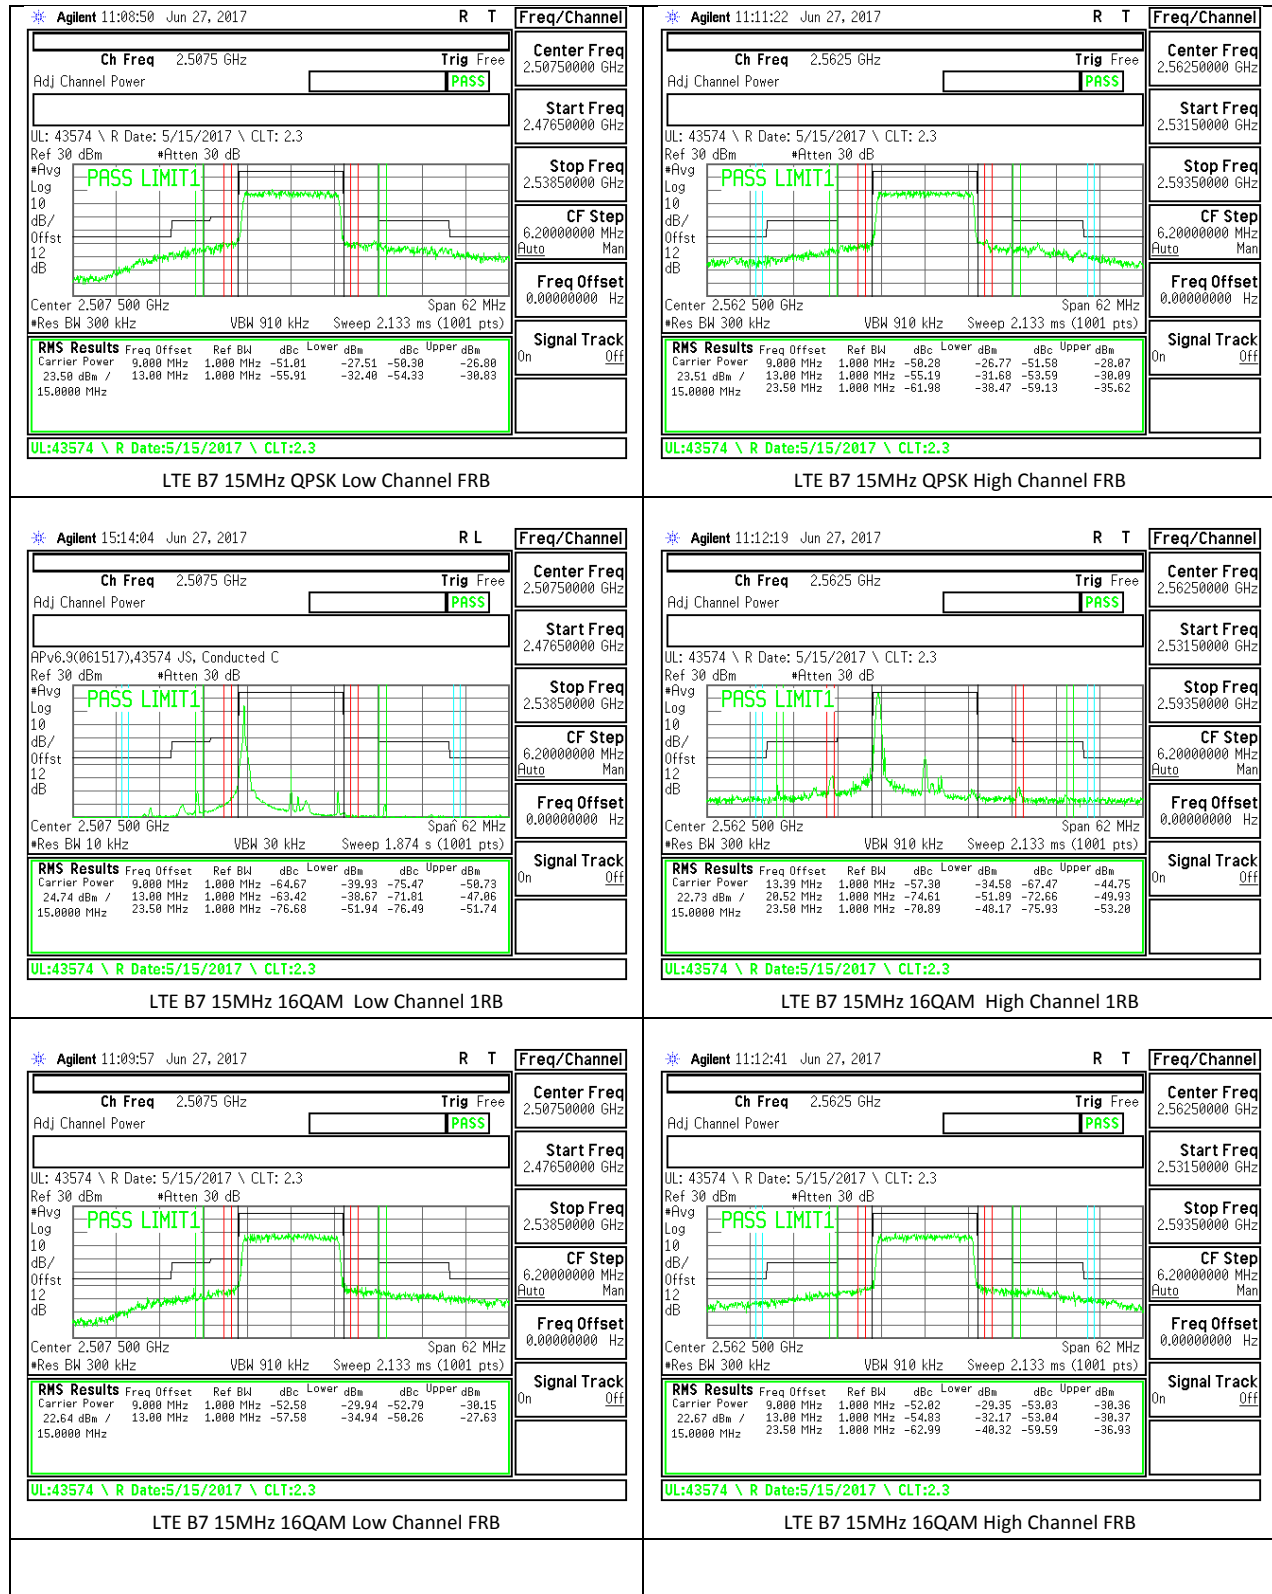

LTE B7 10MHz QPSK Low Channel FRB

LTE B7 10MHz QPSK High Channel FRB

LTE B7 10MHz 16QAM Low Channel 1RB

LTE B7 10MHz 16QAM High Channel 1RB

LTE B7 20MHz QPSK Low Channel FRB

LTE B7 20MHz QPSK High Channel FRB

LTE B7 20MHz 16QAM Low Channel 1RB

LTE B7 20MHz 16QAM High Channel 1RB

LTE B7 20MHz 16QAM Low Channel FRB

LTE B7 20MHz 16QAM High Channel FRB

LTE Band 12

LTE Band 13

LTE B13 5MHz 16QAM Low Channel FRB

LTE B13 5MHz 16QAM High Channel FRB

LTE B13 10MHz QPSK Low Channel 1RB

LTE B13 10MHz QPSK High Channel 1RB

LTE B13 10MHz QPSK Low Channel FRB

LTE B13 10MHz QPSK High Channel FRB

14.2. EMISSION MASK PLOTS

LTE Band 7

LTE Band 41

--	--

LTE B41 5MHz QPSK Low Channel 1RB

LTE B41 5MHz QPSK High Channel 1RB

LTE B41 5MHz QPSK Low Channel FRB

LTE B41 5MHz QPSK High Channel FRB

LTE B41 5MHz 16QAM Low Channel 1RB

LTE B41 5MHz 16QAM High Channel 1RB