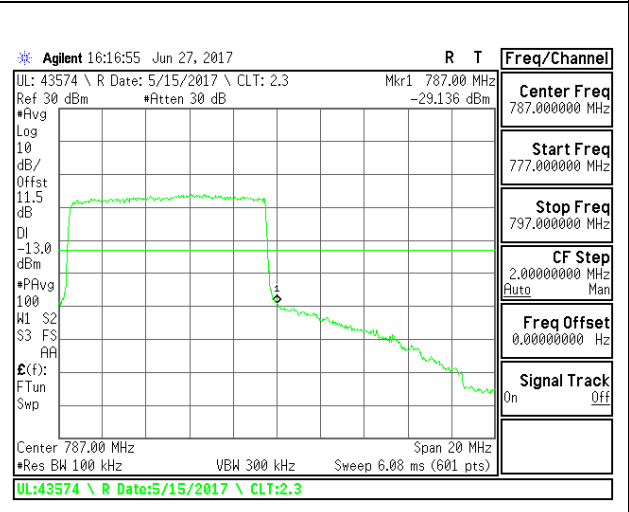

LTE B7 10MHz QPSK Low Channel FRB

LTE B7 10MHz QPSK High Channel FRB

LTE B7 10MHz 16QAM Low Channel 1RB

LTE B7 10MHz 16QAM High Channel 1RB

LTE B7 20MHz QPSK Low Channel FRB

LTE B7 20MHz QPSK High Channel FRB

LTE B7 20MHz 16QAM Low Channel 1RB

LTE B7 20MHz 16QAM High Channel 1RB

LTE B7 20MHz 16QAM Low Channel FRB

LTE B7 20MHz 16QAM High Channel FRB

LTE Band 12

LTE Band 13

LTE B13 5MHz 16QAM Low Channel FRB

LTE B13 5MHz 16QAM High Channel FRB

LTE B13 10MHz QPSK Low Channel 1RB

LTE B13 10MHz QPSK High Channel 1RB

LTE B13 10MHz QPSK Low Channel FRB

LTE B13 10MHz QPSK High Channel FRB

14.2. EMISSION MASK PLOTS

LTE Band 7

LTE Band 41

--	--