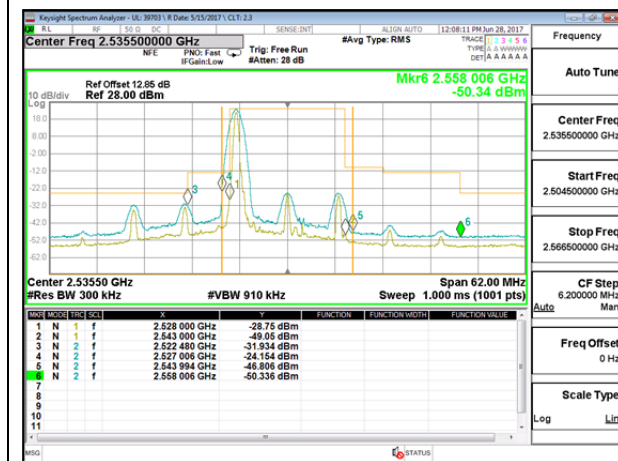

LTE B41 15MHz 16QAM Low Channel 1RB