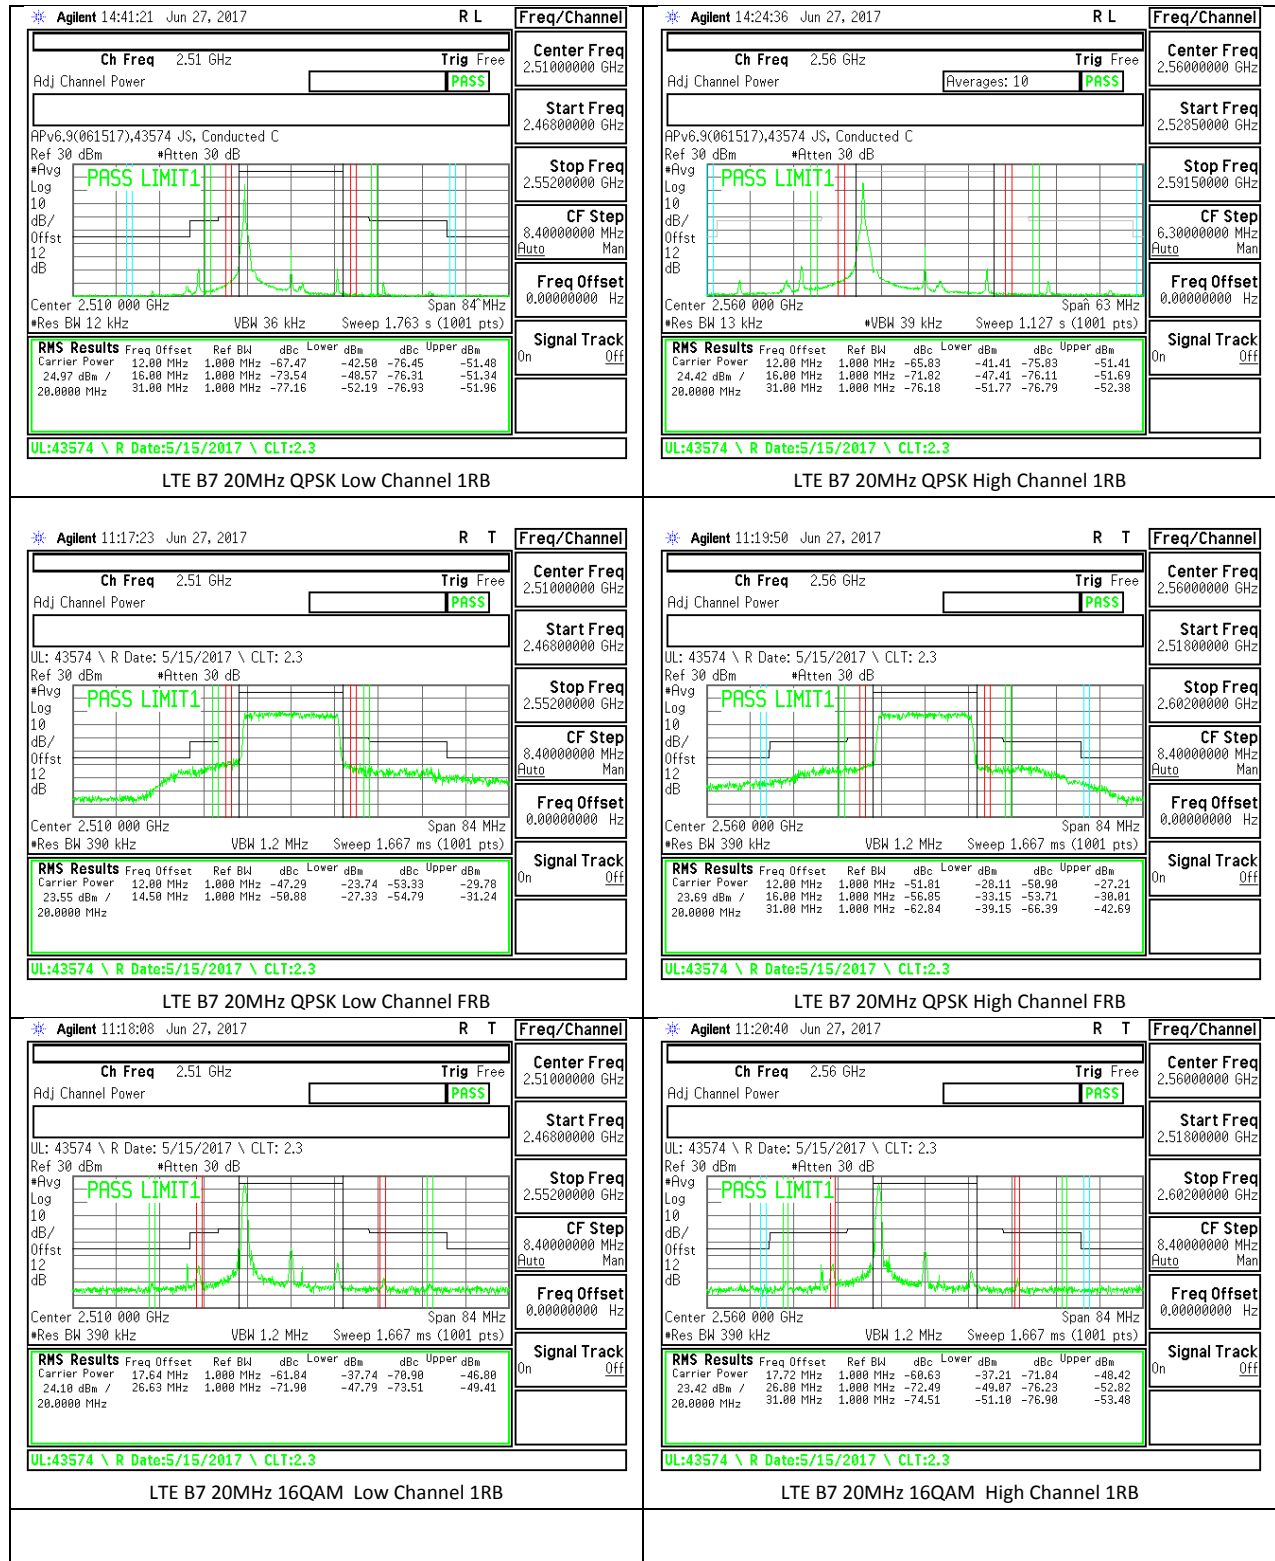

LTE B7 10MHz QPSK Low Channel FRB

LTE B7 10MHz QPSK High Channel FRB

LTE B7 10MHz 16QAM Low Channel 1RB

LTE B7 10MHz 16QAM High Channel 1RB

LTE B7 20MHz QPSK Low Channel FRB

LTE B7 20MHz QPSK High Channel FRB

LTE B7 20MHz 16QAM Low Channel 1RB

LTE B7 20MHz 16QAM High Channel 1RB

LTE B7 20MHz 16QAM Low Channel FRB

LTE B7 20MHz 16QAM High Channel FRB

LTE Band 12

LTE Band 13

LTE B13 5MHz 16QAM Low Channel FRB

LTE B13 5MHz 16QAM High Channel FRB

LTE B13 10MHz QPSK Low Channel 1RB

LTE B13 10MHz QPSK High Channel 1RB

LTE B13 10MHz QPSK Low Channel FRB

LTE B13 10MHz QPSK High Channel FRB

14.2. EMISSION MASK PLOTS

LTE Band 7

LTE Band 41

--	--

LTE B41 5MHz QPSK Low Channel 1RB

LTE B41 5MHz QPSK High Channel 1RB

LTE B41 5MHz QPSK Low Channel FRB

LTE B41 5MHz QPSK High Channel FRB

LTE B41 5MHz 16QAM Low Channel 1RB

LTE B41 5MHz 16QAM High Channel 1RB