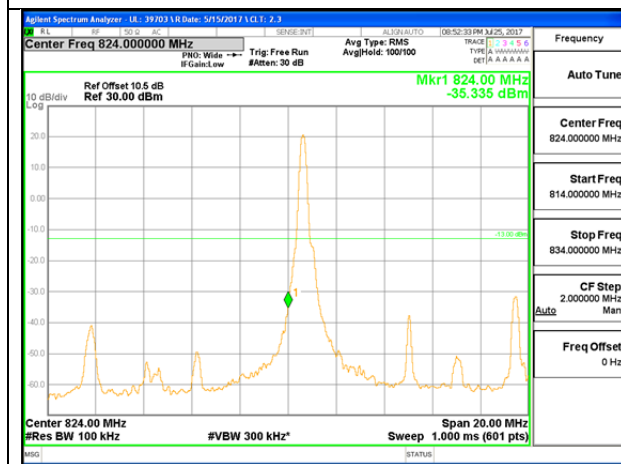

LTE B26 10MHz QPSK Low Channel 1RB

LTE B26 10MHz QPSK High Channel 1RB

LTE B26 10MHz QPSK Low Channel FRB

LTE B26 10MHz QPSK High Channel FRB

LTE B26 10MHz 16QAM Low Channel 1RB

LTE B26 10MHz 16QAM High Channel 1RB

LTE B26 10MHz 16QAM Low Channel FRB

LTE B26 10MHz 16QAM High Channel FRB

LTE B26 15MHz QPSK Low Channel 1RB

LTE B26 15MHz QPSK High Channel 1RB

LTE B26 15MHz QPSK Low Channel FRB

LTE B26 15MHz QPSK High Channel FRB