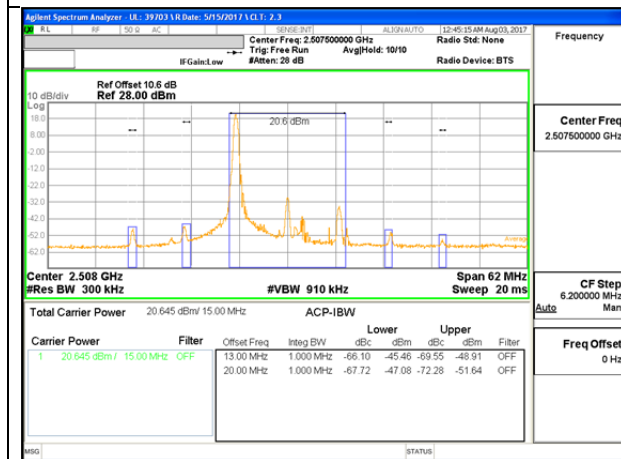

LTE B7 10MHz 16QAM Low Channel FRB

LTE B7 10MHz 16QAM High Channel FRB

LTE B7 15MHz QPSK Low Channel 1RB

LTE B7 15MHz QPSK High Channel 1RB

LTE B7 15MHz QPSK Low Channel FRB

LTE B7 15MHz QPSK High Channel FRB