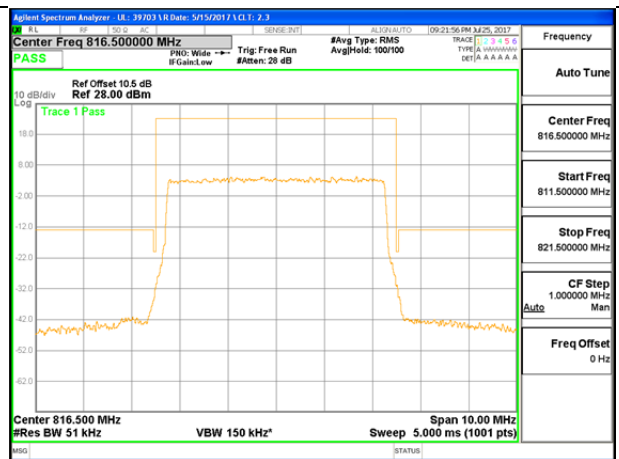

LTE B26 5 MHz QPSK Low Channel FRB