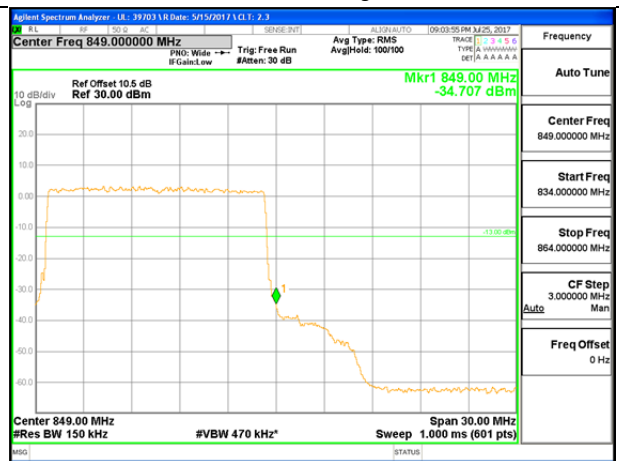

LTE B26 10MHz QPSK Low Channel 1RB

LTE B26 10MHz QPSK High Channel 1RB

LTE B26 10MHz QPSK Low Channel FRB

LTE B26 10MHz QPSK High Channel FRB

LTE B26 10MHz 16QAM Low Channel 1RB

LTE B26 10MHz 16QAM High Channel 1RB

LTE B26 10MHz 16QAM Low Channel FRB

LTE B26 10MHz 16QAM High Channel FRB

LTE B26 15MHz QPSK Low Channel 1RB

LTE B26 15MHz QPSK High Channel 1RB

LTE B26 15MHz QPSK Low Channel FRB

LTE B26 15MHz QPSK High Channel FRB

LTE B26 15MHz 16QAM Low Channel 1RB

LTE B26 15MHz 16QAM High Channel 1RB

LTE B26 15MHz 16QAM Low Channel FRB

LTE B26 15MHz 16QAM High Channel FRB

15.2. EMISSION MASK PLOTS

LTE Band 7

LTE B7 5MHz QPSK Low Channel 1RB