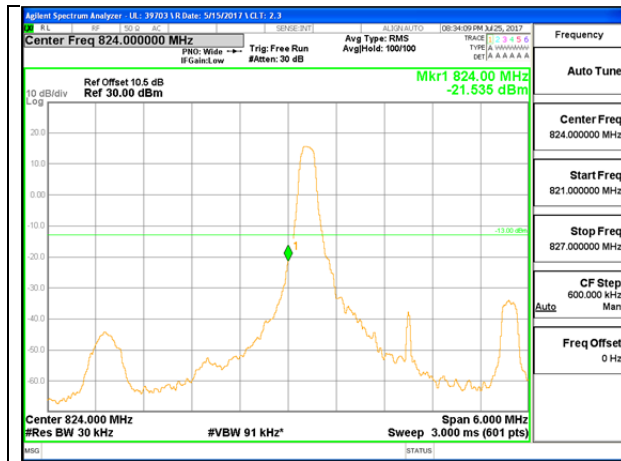

LTE B26 1.4MHz 16QAM Low Channel FRB

LTE B26 1.4MHz 16QAM High Channel FRB

LTE B26 3MHz QPSK Low Channel 1RB

LTE B26 3MHz QPSK High Channel 1RB

LTE B26 3MHz QPSK Low Channel FRB

LTE B26 3MHz QPSK High Channel FRB

LTE B26 3MHz 16QAM Low Channel 1RB

LTE B26 3MHz 16QAM High Channel 1RB

LTE B26 3MHz 16QAM Low Channel FRB

LTE B26 3MHz 16QAM High Channel FRB

LTE B26 5MHz QPSK Low Channel 1RB

LTE B26 5MHz QPSK High Channel 1RB