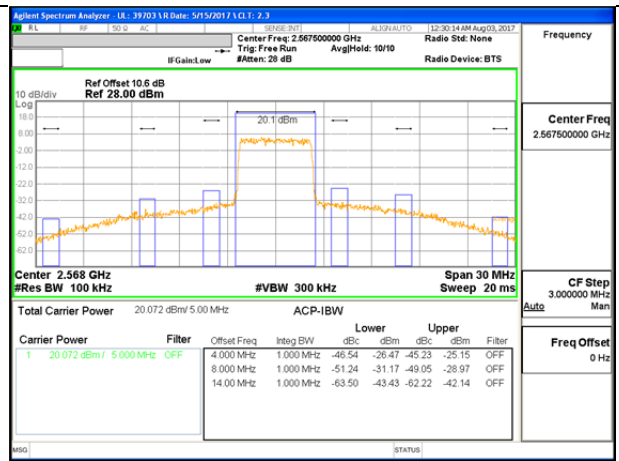

LTE B7 5MHz QPSK High Channel 1RB

LTE B7 5MHz QPSK Low Channel FRB

LTE B7 5MHz QPSK High Channel FRB

LTE B7 5MHz 16QAM Low Channel 1RB

LTE B7 5MHz 16QAM High Channel 1RB

LTE B7 5MHz 16QAM Low Channel FRB

LTE B7 5MHz 16QAM High Channel FRB