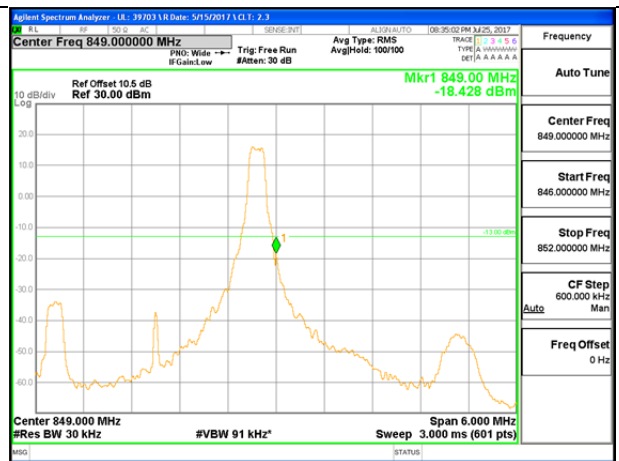

LTE Band 26-Part 22

LTE B26 1.4MHz QPSK Low Channel 1RB

LTE B26 1.4MHz QPSK High Channel 1RB

LTE B26 1.4MHz QPSK Low Channel FRB

LTE B26 1.4MHz QPSK High Channel FRB

LTE B26 1.4MHz 16QAM Low Channel 1RB

LTE B26 1.4MHz 16QAM High Channel 1RB

LTE B26 1.4MHz 16QAM Low Channel FRB

LTE B26 1.4MHz 16QAM High Channel FRB

LTE B26 3MHz QPSK Low Channel 1RB

LTE B26 3MHz QPSK High Channel 1RB

LTE B26 3MHz QPSK Low Channel FRB

LTE B26 3MHz QPSK High Channel FRB