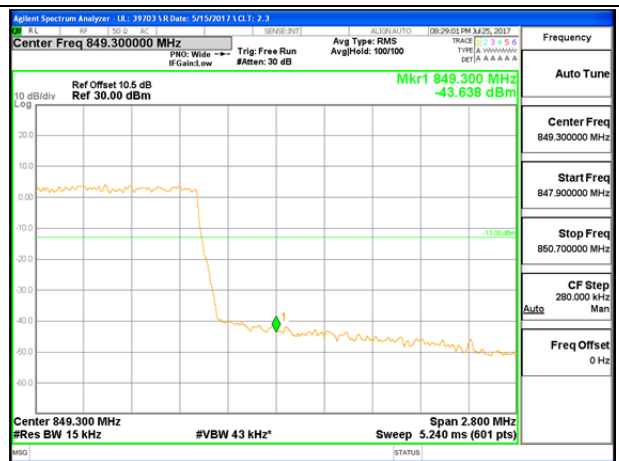

LTE Band 26-Part 22

LTE B26 1.4MHz QPSK Low Channel 1RB

LTE B26 1.4MHz QPSK High Channel 1RB

LTE B26 1.4MHz QPSK Low Channel FRB

LTE B26 1.4MHz QPSK High Channel FRB

LTE B26 1.4MHz 16QAM Low Channel 1RB

LTE B26 1.4MHz 16QAM High Channel 1RB

LTE B26 1.4MHz 16QAM Low Channel FRB

LTE B26 1.4MHz 16QAM High Channel FRB

LTE B26 3MHz QPSK Low Channel 1RB

LTE B26 3MHz QPSK High Channel 1RB

LTE B26 3MHz QPSK Low Channel FRB

LTE B26 3MHz QPSK High Channel FRB

LTE B26 3MHz 16QAM Low Channel 1RB

LTE B26 3MHz 16QAM High Channel 1RB

LTE B26 3MHz 16QAM Low Channel FRB

LTE B26 3MHz 16QAM High Channel FRB

LTE B26 5MHz QPSK Low Channel 1RB

LTE B26 5MHz QPSK High Channel 1RB