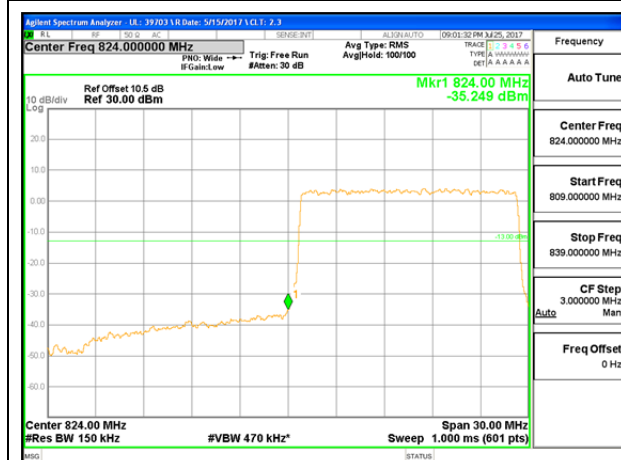

LTE B26 10MHz 16QAM Low Channel FRB

LTE B26 10MHz 16QAM High Channel FRB

LTE B26 15MHz QPSK Low Channel 1RB

LTE B26 15MHz QPSK High Channel 1RB

LTE B26 15MHz QPSK Low Channel FRB

LTE B26 15MHz QPSK High Channel FRB

LTE B26 15MHz 16QAM Low Channel 1RB

LTE B26 15MHz 16QAM High Channel 1RB

LTE B26 15MHz 16QAM Low Channel FRB

LTE B26 15MHz 16QAM High Channel FRB

15.2. EMISSION MASK PLOTS

LTE Band 7

LTE B7 5MHz QPSK Low Channel 1RB