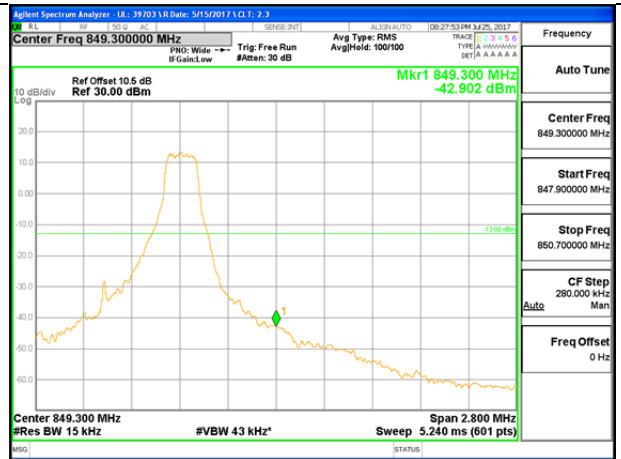

LTE Band 26-Part 22

LTE B26 1.4MHz QPSK Low Channel 1RB

LTE B26 1.4MHz QPSK High Channel 1RB

LTE B26 1.4MHz QPSK Low Channel FRB

LTE B26 1.4MHz QPSK High Channel FRB

LTE B26 1.4MHz 16QAM Low Channel 1RB

LTE B26 1.4MHz 16QAM High Channel 1RB

LTE B26 1.4MHz 16QAM Low Channel FRB

LTE B26 1.4MHz 16QAM High Channel FRB

LTE B26 3MHz QPSK Low Channel 1RB

LTE B26 3MHz QPSK High Channel 1RB

LTE B26 3MHz QPSK Low Channel FRB

LTE B26 3MHz QPSK High Channel FRB

LTE B26 3MHz 16QAM Low Channel 1RB

LTE B26 3MHz 16QAM High Channel 1RB

LTE B26 3MHz 16QAM Low Channel FRB

LTE B26 3MHz 16QAM High Channel FRB

LTE B26 5MHz QPSK Low Channel 1RB

LTE B26 5MHz QPSK High Channel 1RB