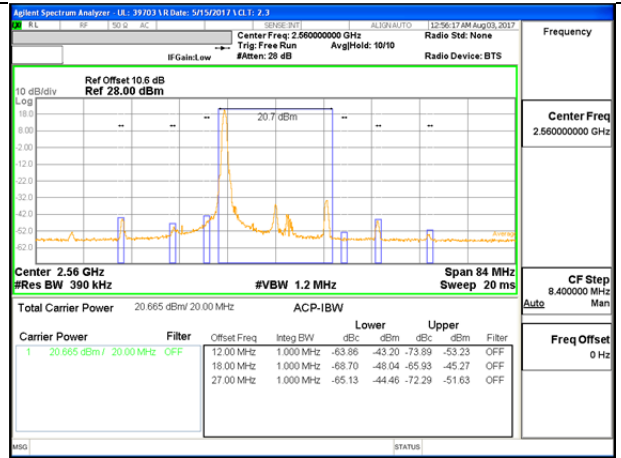

LTE B7 15MHz 16QAM Low Channel 1RB

LTE B7 15MHz 16QAM High Channel 1RB

LTE B7 15MHz 16QAM Low Channel FRB

LTE B7 15MHz 16QAM High Channel FRB

LTE B7 20MHz QPSK Low Channel 1RB

LTE B7 20MHz QPSK High Channel 1RB

LTE B7 20MHz QPSK Low Channel FRB

LTE B7 20MHz QPSK High Channel FRB

LTE B7 20MHz 16QAM Low Channel 1RB

LTE B7 20MHz 16QAM High Channel 1RB

LTE B7 20MHz 16QAM Low Channel FRB

LTE B7 20MHz 16QAM High Channel FRB