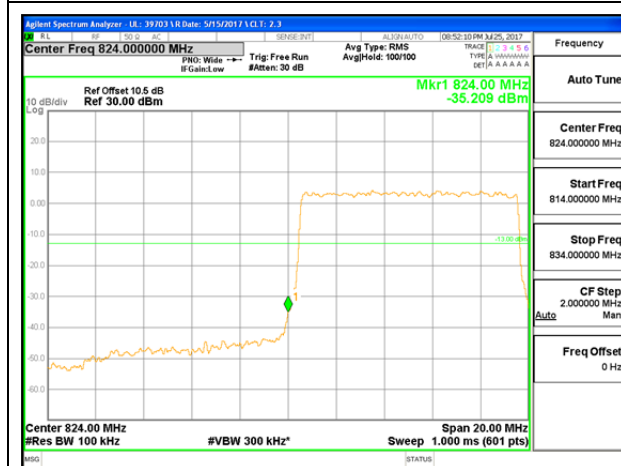

LTE B26 3MHz 16QAM Low Channel 1RB

LTE B26 3MHz 16QAM High Channel 1RB

LTE B26 3MHz 16QAM Low Channel FRB

LTE B26 3MHz 16QAM High Channel FRB

LTE B26 5MHz QPSK Low Channel 1RB

LTE B26 5MHz QPSK High Channel 1RB

LTE B26 5MHz QPSK Low Channel FRB

LTE B26 5MHz QPSK High Channel FRB

LTE B26 5MHz 16QAM Low Channel 1RB

LTE B26 5MHz 16QAM High Channel 1RB

LTE B26 5MHz 16QAM Low Channel FRB

LTE B26 5MHz 16QAM High Channel FRB

LTE B26 10MHz QPSK Low Channel 1RB

LTE B26 10MHz QPSK High Channel 1RB

LTE B26 10MHz QPSK Low Channel FRB

LTE B26 10MHz QPSK High Channel FRB

LTE B26 10MHz 16QAM Low Channel 1RB

LTE B26 10MHz 16QAM High Channel 1RB