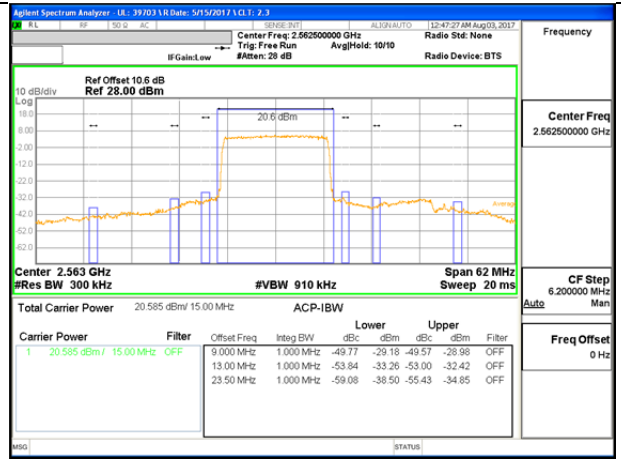

LTE B7 10MHz 16QAM Low Channel FRB

LTE B7 10MHz 16QAM High Channel FRB

LTE B7 15MHz QPSK Low Channel 1RB

LTE B7 15MHz QPSK High Channel 1RB

LTE B7 15MHz QPSK Low Channel FRB

LTE B7 15MHz QPSK High Channel FRB