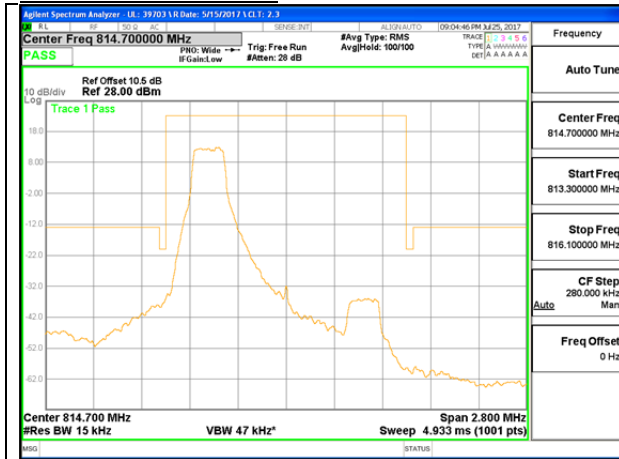

LTE Band 26 Part 90

LTE B26 1.4MHz QPSK Low Channel 1RB