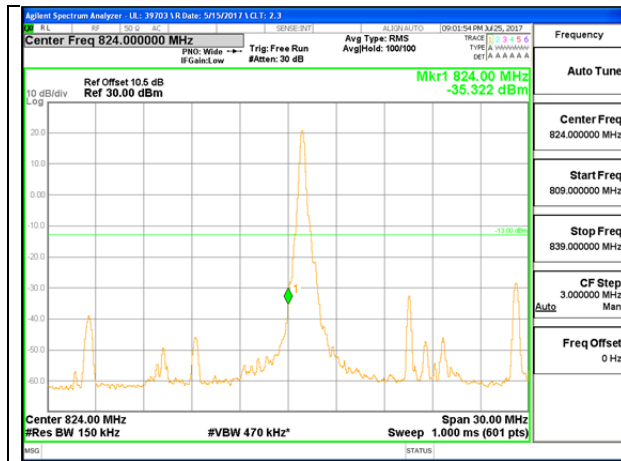

LTE B26 10MHz 16QAM Low Channel FRB

LTE B26 10MHz 16QAM High Channel FRB

LTE B26 15MHz QPSK Low Channel 1RB

LTE B26 15MHz QPSK High Channel 1RB

LTE B26 15MHz QPSK Low Channel FRB

LTE B26 15MHz QPSK High Channel FRB