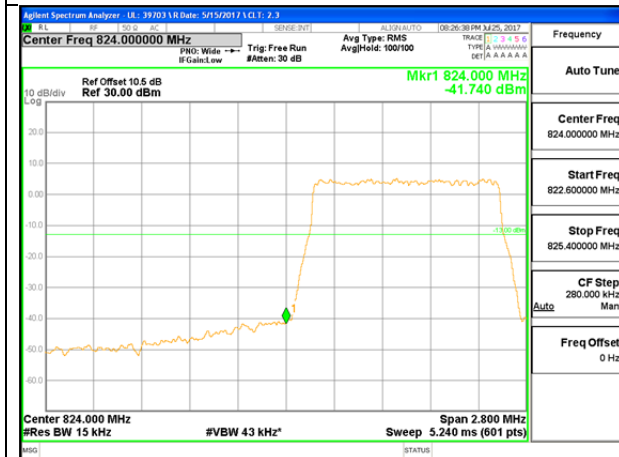

LTE Band 26-Part 22

LTE B26 1.4MHz QPSK Low Channel 1RB

LTE B26 1.4MHz QPSK High Channel 1RB

LTE B26 1.4MHz QPSK Low Channel FRB

LTE B26 1.4MHz QPSK High Channel FRB

LTE B26 1.4MHz 16QAM Low Channel 1RB

LTE B26 1.4MHz 16QAM High Channel 1RB

LTE B26 1.4MHz 16QAM Low Channel FRB

LTE B26 1.4MHz 16QAM High Channel FRB

LTE B26 3MHz QPSK Low Channel 1RB

LTE B26 3MHz QPSK High Channel 1RB

LTE B26 3MHz QPSK Low Channel FRB

LTE B26 3MHz QPSK High Channel FRB

LTE B26 3MHz 16QAM Low Channel 1RB

LTE B26 3MHz 16QAM High Channel 1RB

LTE B26 3MHz 16QAM Low Channel FRB

LTE B26 3MHz 16QAM High Channel FRB

LTE B26 5MHz QPSK Low Channel 1RB

LTE B26 5MHz QPSK High Channel 1RB