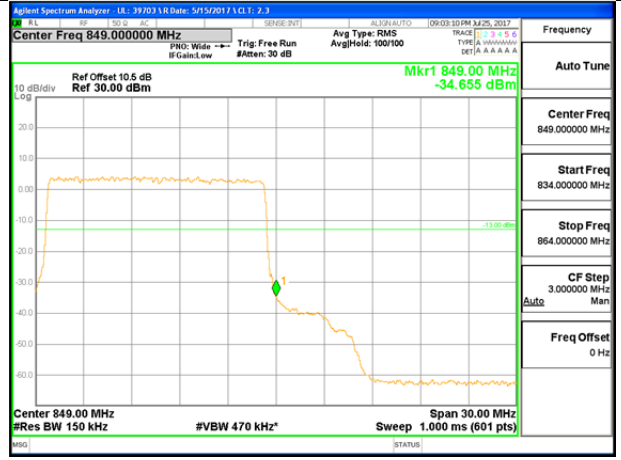

LTE B26 10MHz QPSK Low Channel 1RB

LTE B26 10MHz QPSK High Channel 1RB

LTE B26 10MHz QPSK Low Channel FRB

LTE B26 10MHz QPSK High Channel FRB

LTE B26 10MHz 16QAM Low Channel 1RB

LTE B26 10MHz 16QAM High Channel 1RB

LTE B26 10MHz 16QAM Low Channel FRB

LTE B26 10MHz 16QAM High Channel FRB

LTE B26 15MHz QPSK Low Channel 1RB

LTE B26 15MHz QPSK High Channel 1RB

LTE B26 15MHz QPSK Low Channel FRB

LTE B26 15MHz QPSK High Channel FRB

LTE B26 15MHz 16QAM Low Channel 1RB

LTE B26 15MHz 16QAM High Channel 1RB

LTE B26 15MHz 16QAM Low Channel FRB

LTE B26 15MHz 16QAM High Channel FRB

15.2. EMISSION MASK PLOTS

LTE Band 7

LTE B7 5MHz QPSK Low Channel 1RB