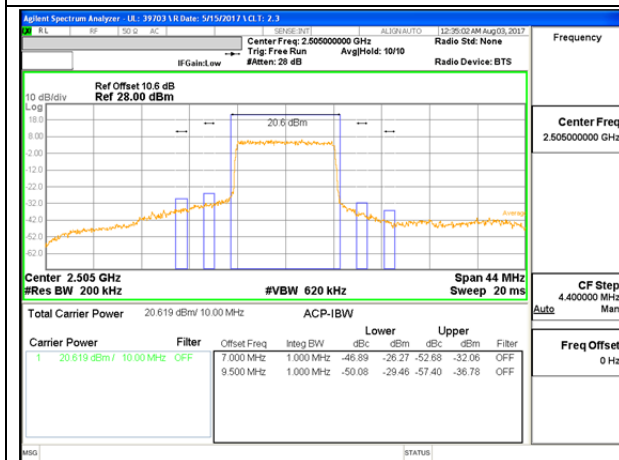

LTE B7 10MHz QPSK Low Channel FRB