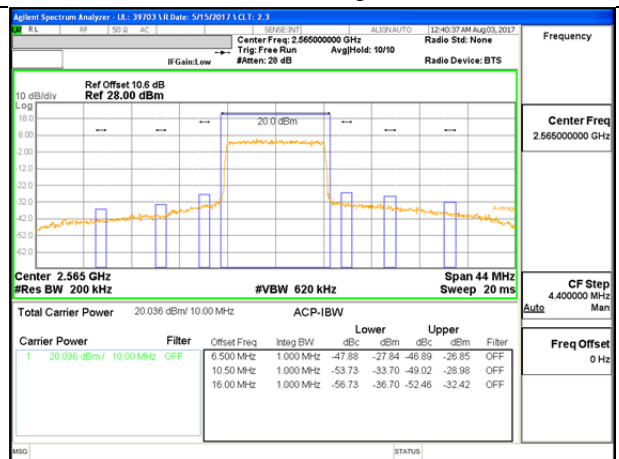

LTE B7 10MHz QPSK Low Channel 1RB

LTE B7 10MHz QPSK High Channel 1RB

LTE B7 10MHz QPSK Low Channel FRB

LTE B7 10MHz QPSK High Channel FRB

LTE B7 10MHz 16QAM Low Channel 1RB

LTE B7 10MHz 16QAM High Channel 1RB

LTE B7 10MHz 16QAM Low Channel FRB

LTE B7 10MHz 16QAM High Channel FRB

LTE B7 15MHz QPSK Low Channel 1RB

LTE B7 15MHz QPSK High Channel 1RB

LTE B7 15MHz QPSK Low Channel FRB

LTE B7 15MHz QPSK High Channel FRB