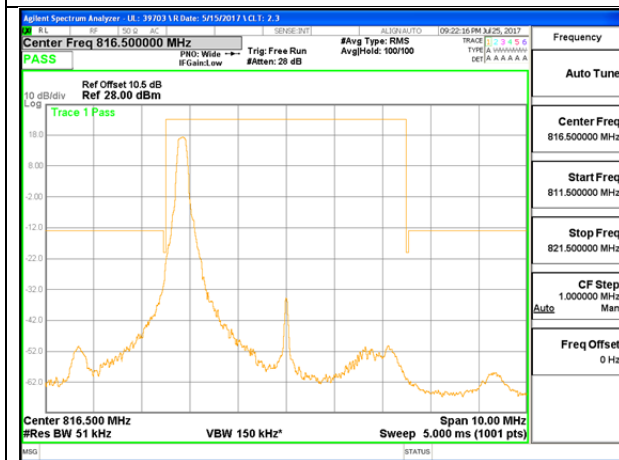

LTE B26 3 MHz 16QAM Low Channel 1RB

LTE B26 3 MHz 16QAM Low Channel FRB

LTE B26 5 MHz QPSK Low Channel 1RB

LTE B26 5 MHz QPSK Low Channel FRB

LTE B26 5 MHz 16QAM Low Channel 1RB

LTE B26 5 MHz 16QAM Low Channel FRB