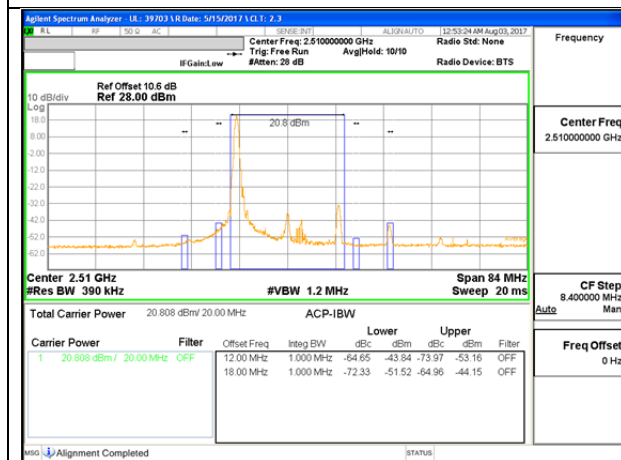

LTE B7 20MHz 16QAM Low Channel 1RB