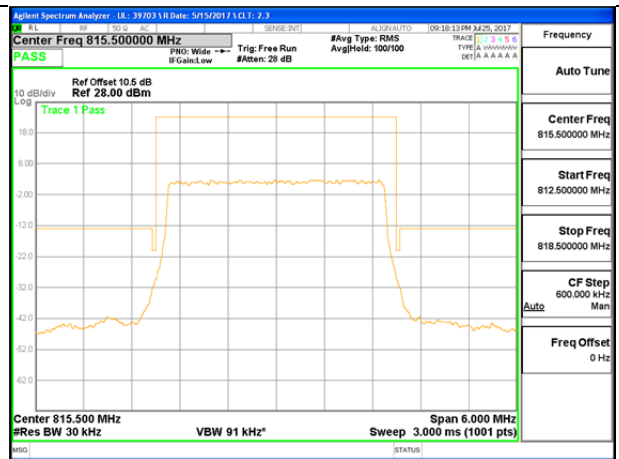

LTE B26 3 MHz 16QAM Low Channel FRB