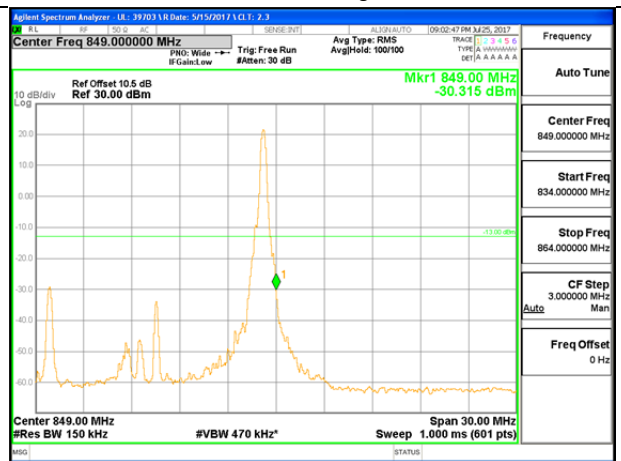

LTE B26 5MHz QPSK Low Channel FRB

LTE B26 5MHz QPSK High Channel FRB

LTE B26 5MHz 16QAM Low Channel 1RB

LTE B26 5MHz 16QAM High Channel 1RB

LTE B26 5MHz 16QAM Low Channel FRB

LTE B26 5MHz 16QAM High Channel FRB

LTE B26 10MHz QPSK Low Channel 1RB

LTE B26 10MHz QPSK High Channel 1RB

LTE B26 10MHz QPSK Low Channel FRB

LTE B26 10MHz QPSK High Channel FRB

LTE B26 10MHz 16QAM Low Channel 1RB

LTE B26 10MHz 16QAM High Channel 1RB

LTE B26 10MHz 16QAM Low Channel FRB

LTE B26 10MHz 16QAM High Channel FRB

LTE B26 15MHz QPSK Low Channel 1RB

LTE B26 15MHz QPSK High Channel 1RB

LTE B26 15MHz QPSK Low Channel FRB

LTE B26 15MHz QPSK High Channel FRB