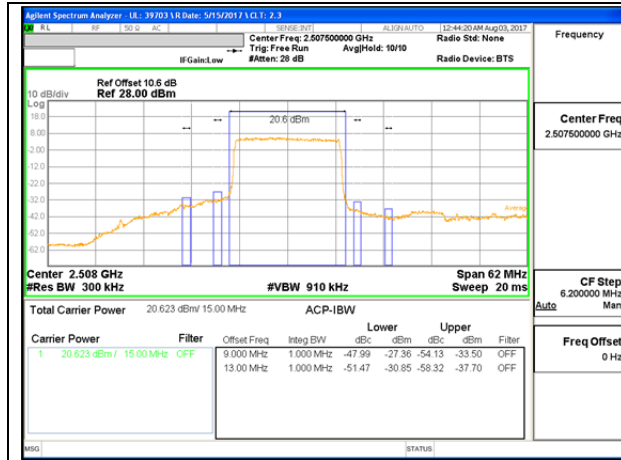

LTE B7 10MHz 16QAM Low Channel FRB

LTE B7 10MHz 16QAM High Channel FRB

LTE B7 15MHz QPSK Low Channel 1RB

LTE B7 15MHz QPSK High Channel 1RB

LTE B7 15MHz QPSK Low Channel FRB

LTE B7 15MHz QPSK High Channel FRB