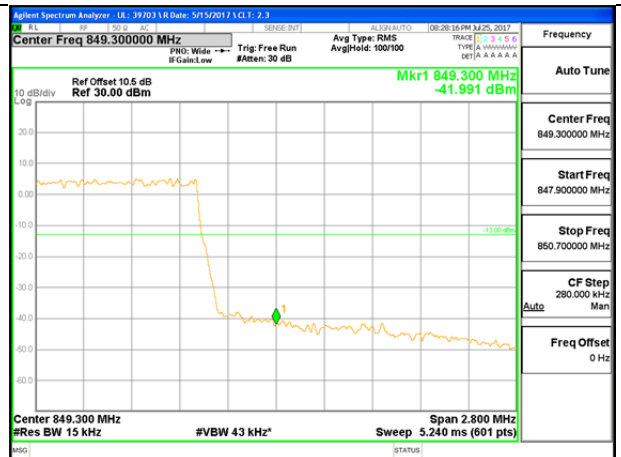

LTE Band 26-Part 22

LTE B26 1.4MHz QPSK Low Channel 1RB

LTE B26 1.4MHz QPSK High Channel 1RB

LTE B26 1.4MHz QPSK Low Channel FRB

LTE B26 1.4MHz QPSK High Channel FRB

LTE B26 1.4MHz 16QAM Low Channel 1RB

LTE B26 1.4MHz 16QAM High Channel 1RB

LTE B26 1.4MHz 16QAM Low Channel FRB

LTE B26 1.4MHz 16QAM High Channel FRB

LTE B26 3MHz QPSK Low Channel 1RB

LTE B26 3MHz QPSK High Channel 1RB

LTE B26 3MHz QPSK Low Channel FRB

LTE B26 3MHz QPSK High Channel FRB

LTE B26 3MHz 16QAM Low Channel 1RB

LTE B26 3MHz 16QAM High Channel 1RB

LTE B26 3MHz 16QAM Low Channel FRB

LTE B26 3MHz 16QAM High Channel FRB

LTE B26 5MHz QPSK Low Channel 1RB

LTE B26 5MHz QPSK High Channel 1RB