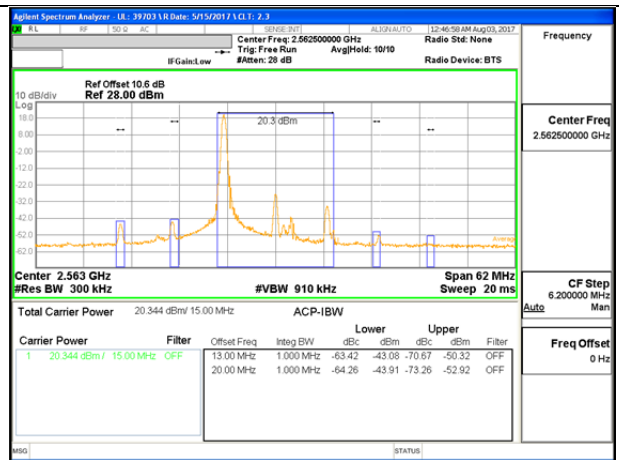

LTE B7 15MHz QPSK High Channel 1RB