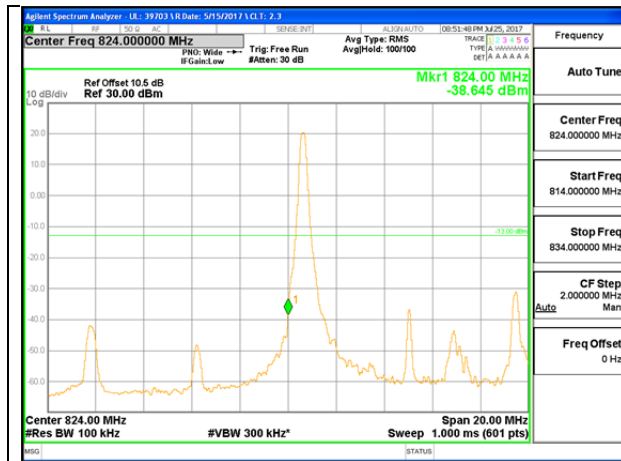

LTE B26 5MHz QPSK Low Channel FRB

LTE B26 5MHz QPSK High Channel FRB

LTE B26 5MHz 16QAM Low Channel 1RB

LTE B26 5MHz 16QAM High Channel 1RB

LTE B26 5MHz 16QAM Low Channel FRB

LTE B26 5MHz 16QAM High Channel FRB

LTE B26 10MHz QPSK Low Channel 1RB

LTE B26 10MHz QPSK High Channel 1RB

LTE B26 10MHz QPSK Low Channel FRB

LTE B26 10MHz QPSK High Channel FRB

LTE B26 10MHz 16QAM Low Channel 1RB

LTE B26 10MHz 16QAM High Channel 1RB