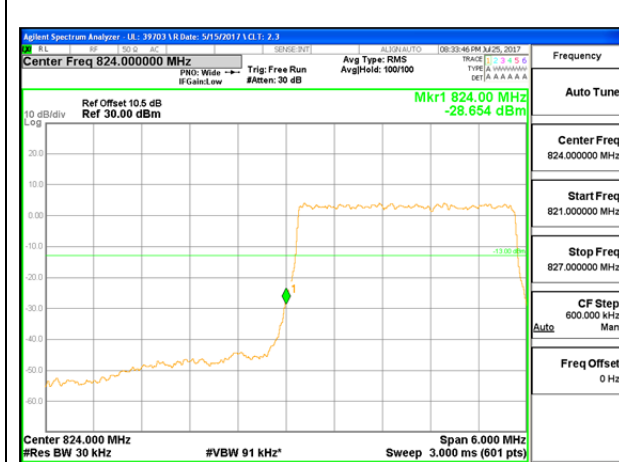

LTE Band 26-Part 22

LTE B26 1.4MHz QPSK Low Channel 1RB

LTE B26 1.4MHz QPSK High Channel 1RB

LTE B26 1.4MHz QPSK Low Channel FRB

LTE B26 1.4MHz QPSK High Channel FRB

LTE B26 1.4MHz 16QAM Low Channel 1RB

LTE B26 1.4MHz 16QAM High Channel 1RB

LTE B26 1.4MHz 16QAM Low Channel FRB

LTE B26 1.4MHz 16QAM High Channel FRB

LTE B26 3MHz QPSK Low Channel 1RB

LTE B26 3MHz QPSK High Channel 1RB

LTE B26 3MHz QPSK Low Channel FRB

LTE B26 3MHz QPSK High Channel FRB

LTE B26 3MHz 16QAM Low Channel 1RB

LTE B26 3MHz 16QAM High Channel 1RB

LTE B26 3MHz 16QAM Low Channel FRB

LTE B26 3MHz 16QAM High Channel FRB

LTE B26 5MHz QPSK Low Channel 1RB

LTE B26 5MHz QPSK High Channel 1RB

LTE B26 5MHz QPSK Low Channel FRB

LTE B26 5MHz QPSK High Channel FRB

LTE B26 5MHz 16QAM Low Channel 1RB

LTE B26 5MHz 16QAM High Channel 1RB

LTE B26 5MHz 16QAM Low Channel FRB

LTE B26 5MHz 16QAM High Channel FRB