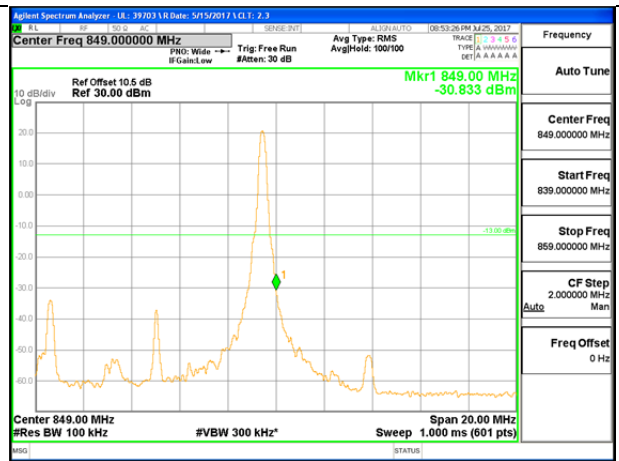

LTE B26 5MHz QPSK Low Channel FRB

LTE B26 5MHz QPSK High Channel FRB

LTE B26 5MHz 16QAM Low Channel 1RB

LTE B26 5MHz 16QAM High Channel 1RB

LTE B26 5MHz 16QAM Low Channel FRB

LTE B26 5MHz 16QAM High Channel FRB

LTE B26 10MHz QPSK Low Channel 1RB

LTE B26 10MHz QPSK High Channel 1RB

LTE B26 10MHz QPSK Low Channel FRB

LTE B26 10MHz QPSK High Channel FRB

LTE B26 10MHz 16QAM Low Channel 1RB

LTE B26 10MHz 16QAM High Channel 1RB