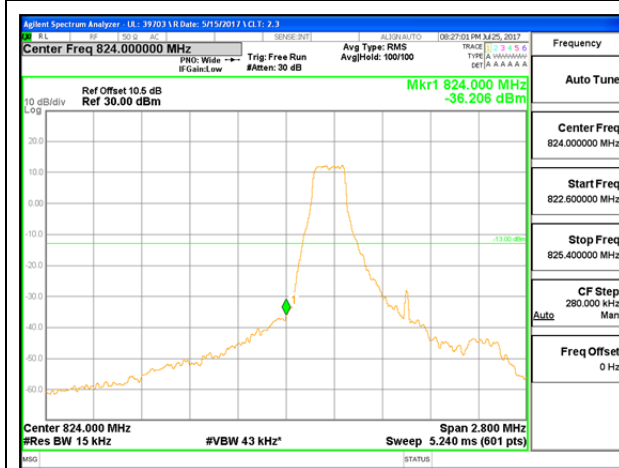

LTE Band 26-Part 22

LTE B26 1.4MHz QPSK Low Channel 1RB

LTE B26 1.4MHz QPSK High Channel 1RB

LTE B26 1.4MHz QPSK Low Channel FRB

LTE B26 1.4MHz QPSK High Channel FRB

LTE B26 1.4MHz 16QAM Low Channel 1RB

LTE B26 1.4MHz 16QAM High Channel 1RB

LTE B26 1.4MHz 16QAM Low Channel FRB

LTE B26 1.4MHz 16QAM High Channel FRB

LTE B26 3MHz QPSK Low Channel 1RB

LTE B26 3MHz QPSK High Channel 1RB

LTE B26 3MHz QPSK Low Channel FRB

LTE B26 3MHz QPSK High Channel FRB