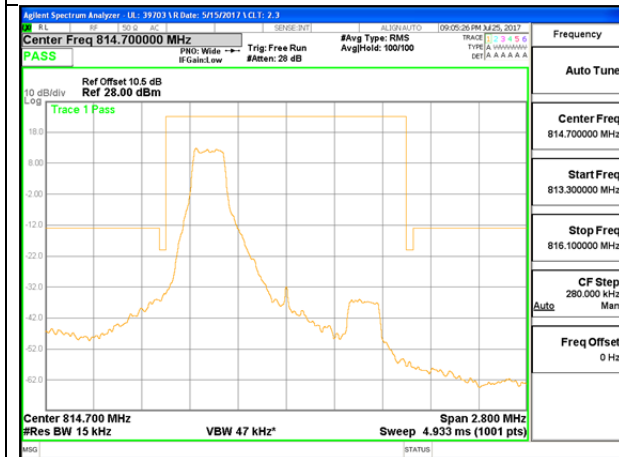

LTE B26 1.4MHz 16QAM Low Channel 1RB