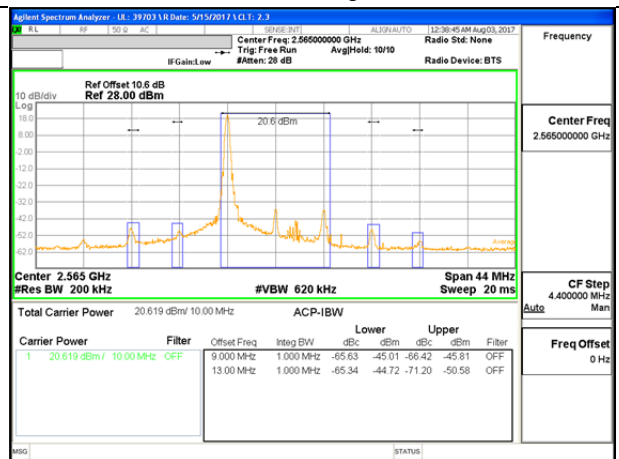

LTE B7 5MHz QPSK High Channel 1RB

LTE B7 5MHz QPSK Low Channel FRB

LTE B7 5MHz QPSK High Channel FRB

LTE B7 5MHz 16QAM Low Channel 1RB

LTE B7 5MHz 16QAM High Channel 1RB

LTE B7 5MHz 16QAM Low Channel FRB

LTE B7 5MHz 16QAM High Channel FRB

LTE B7 10MHz QPSK Low Channel 1RB

LTE B7 10MHz QPSK High Channel 1RB

LTE B7 10MHz QPSK Low Channel FRB

LTE B7 10MHz QPSK High Channel FRB

LTE B7 10MHz 16QAM Low Channel 1RB

LTE B7 10MHz 16QAM High Channel 1RB