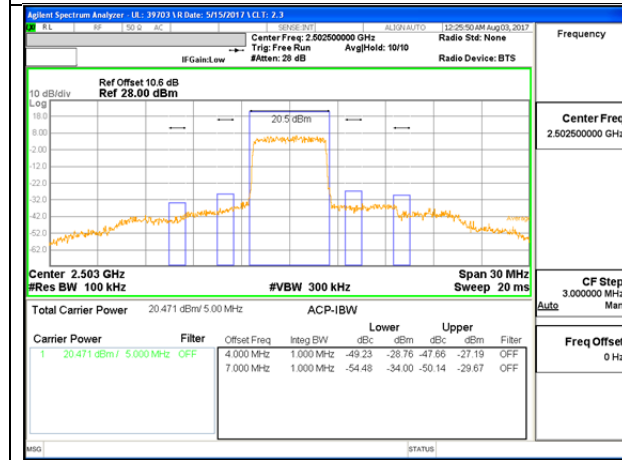

LTE B7 5MHz QPSK Low Channel FRB