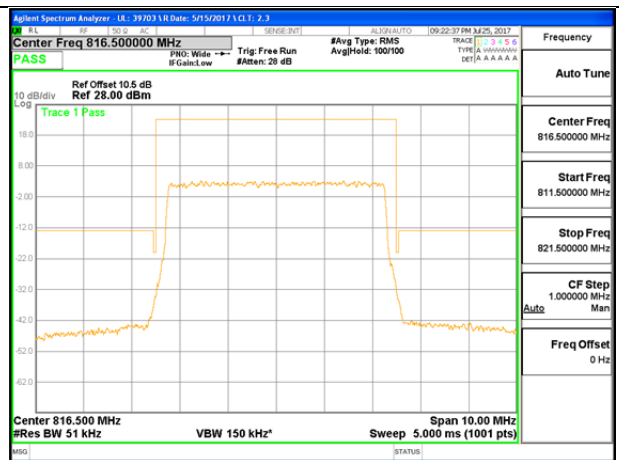

LTE B26 3 MHz 16QAM Low Channel 1RB

LTE B26 3 MHz 16QAM Low Channel FRB

LTE B26 5 MHz QPSK Low Channel 1RB

LTE B26 5 MHz QPSK Low Channel FRB

LTE B26 5 MHz 16QAM Low Channel 1RB

LTE B26 5 MHz 16QAM Low Channel FRB