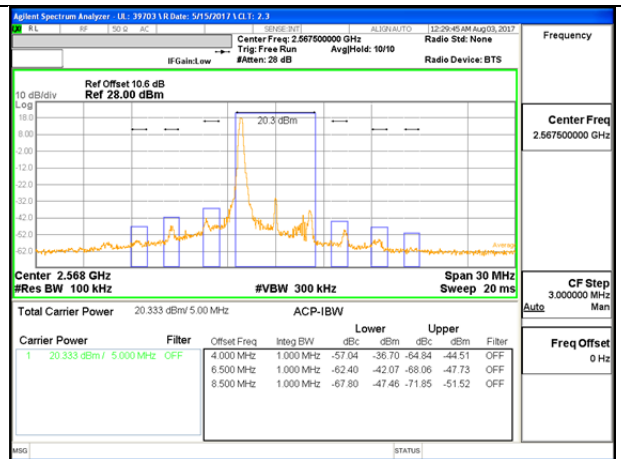

LTE B7 5MHz QPSK High Channel 1RB

LTE B7 5MHz QPSK Low Channel FRB

LTE B7 5MHz QPSK High Channel FRB

LTE B7 5MHz 16QAM Low Channel 1RB

LTE B7 5MHz 16QAM High Channel 1RB

LTE B7 5MHz 16QAM Low Channel FRB

LTE B7 5MHz 16QAM High Channel FRB

LTE B7 10MHz QPSK Low Channel 1RB

LTE B7 10MHz QPSK High Channel 1RB

LTE B7 10MHz QPSK Low Channel FRB

LTE B7 10MHz QPSK High Channel FRB

LTE B7 10MHz 16QAM Low Channel 1RB

LTE B7 10MHz 16QAM High Channel 1RB