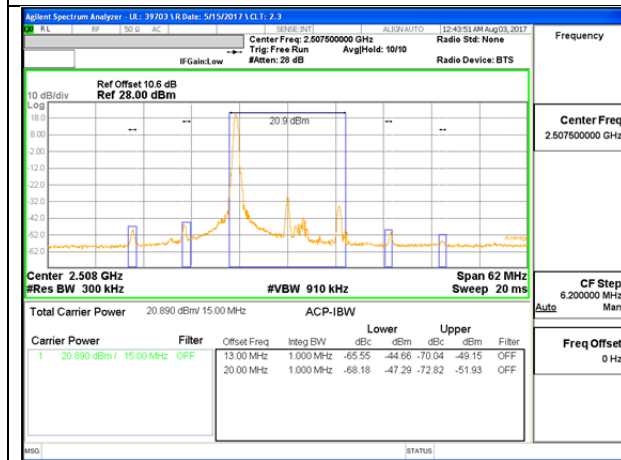

LTE B7 15MHz QPSK Low Channel 1RB