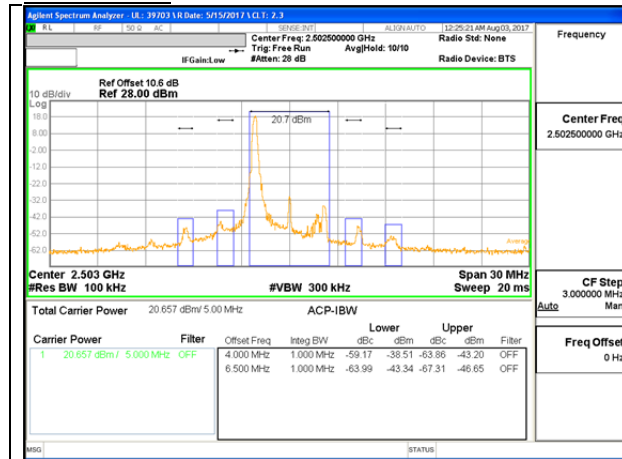

15.2. EMISSION MASK PLOTS

LTE Band 7

LTE B7 5MHz QPSK Low Channel 1RB