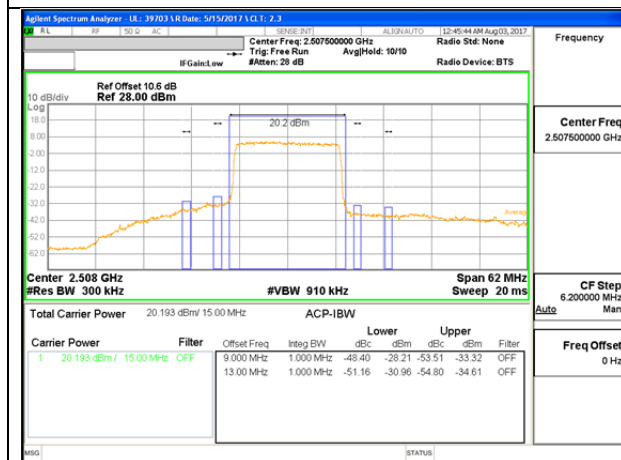

LTE B7 15MHz 16QAM Low Channel FRB