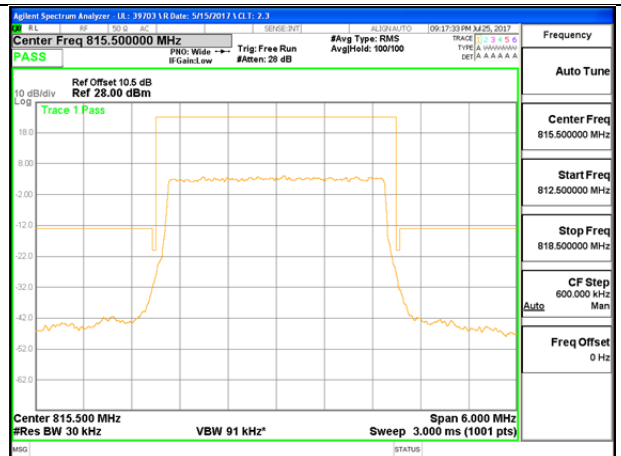

LTE Band 26 Part 90

LTE B26 1.4MHz QPSK Low Channel 1RB

LTE B26 1.4MHz QPSK Low Channel FRB

LTE B26 1.4MHz 16QAM Low Channel 1RB

LTE B26 1.4MHz 16QAM Low Channel FRB

LTE B26 3 MHz QPSK Low Channel 1RB

LTE B26 3 MHz QPSK Low Channel FRB