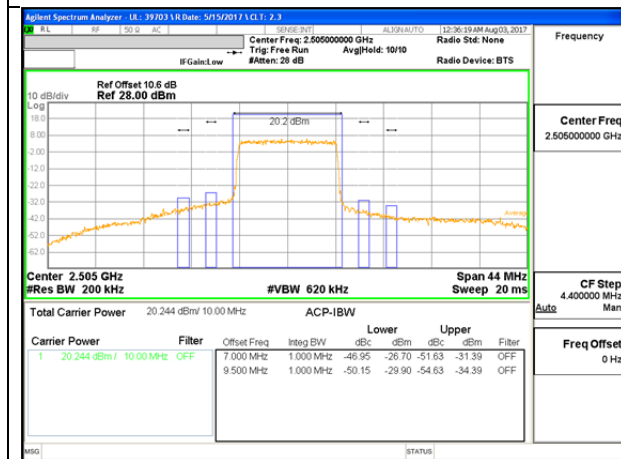

LTE B7 10MHz QPSK Low Channel 1RB

LTE B7 10MHz QPSK High Channel 1RB

LTE B7 10MHz QPSK Low Channel FRB

LTE B7 10MHz QPSK High Channel FRB

LTE B7 10MHz 16QAM Low Channel 1RB

LTE B7 10MHz 16QAM High Channel 1RB

LTE B7 10MHz 16QAM Low Channel FRB

LTE B7 10MHz 16QAM High Channel FRB

LTE B7 15MHz QPSK Low Channel 1RB

LTE B7 15MHz QPSK High Channel 1RB

LTE B7 15MHz QPSK Low Channel FRB

LTE B7 15MHz QPSK High Channel FRB