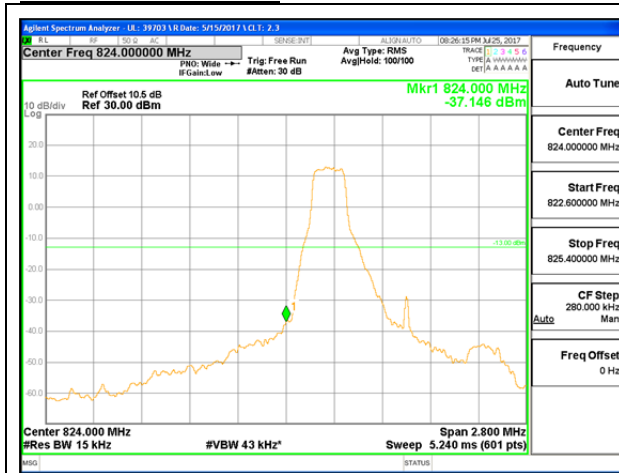

LTE Band 26-Part 22

LTE B26 1.4MHz QPSK Low Channel 1RB

LTE B26 1.4MHz QPSK High Channel 1RB

LTE B26 1.4MHz QPSK Low Channel FRB

LTE B26 1.4MHz QPSK High Channel FRB

LTE B26 1.4MHz 16QAM Low Channel 1RB

LTE B26 1.4MHz 16QAM High Channel 1RB

LTE B26 1.4MHz 16QAM Low Channel FRB

LTE B26 1.4MHz 16QAM High Channel FRB

LTE B26 3MHz QPSK Low Channel 1RB

LTE B26 3MHz QPSK High Channel 1RB

LTE B26 3MHz QPSK Low Channel FRB

LTE B26 3MHz QPSK High Channel FRB