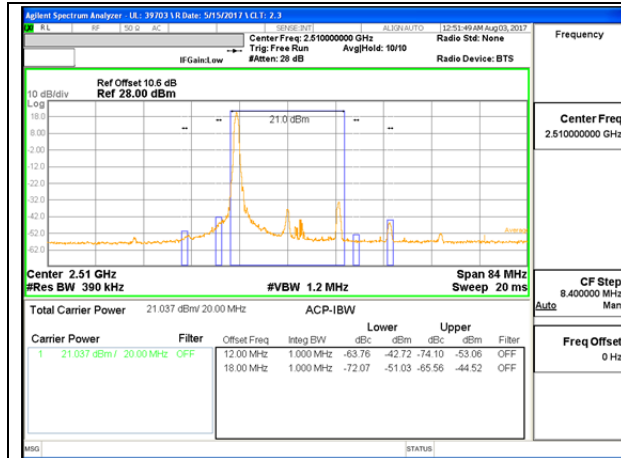

LTE B7 15MHz 16QAM Low Channel 1RB

LTE B7 15MHz 16QAM High Channel 1RB

LTE B7 15MHz 16QAM Low Channel FRB

LTE B7 15MHz 16QAM High Channel FRB

LTE B7 20MHz QPSK Low Channel 1RB

LTE B7 20MHz QPSK High Channel 1RB