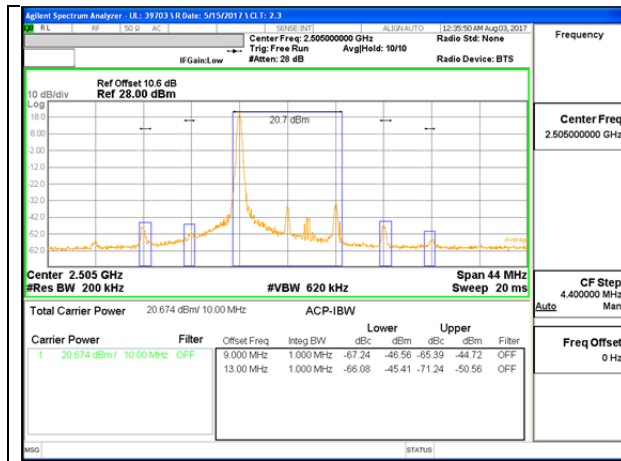

LTE B7 10MHz QPSK Low Channel 1RB

LTE B7 10MHz QPSK High Channel 1RB

LTE B7 10MHz QPSK Low Channel FRB

LTE B7 10MHz QPSK High Channel FRB

LTE B7 10MHz 16QAM Low Channel 1RB

LTE B7 10MHz 16QAM High Channel 1RB