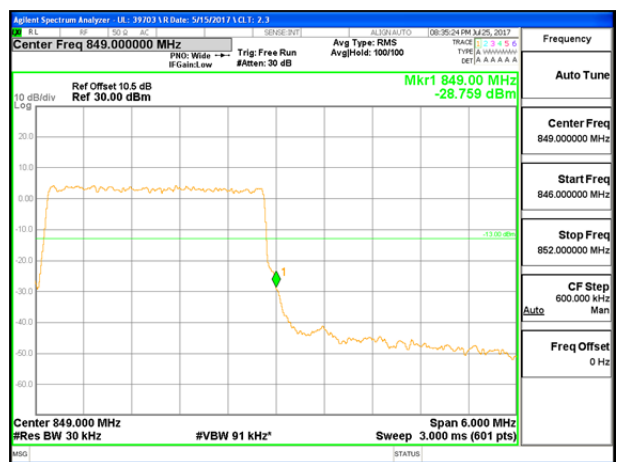

LTE Band 26-Part 22

LTE B26 1.4MHz QPSK Low Channel 1RB

LTE B26 1.4MHz QPSK High Channel 1RB

LTE B26 1.4MHz QPSK Low Channel FRB

LTE B26 1.4MHz QPSK High Channel FRB

LTE B26 1.4MHz 16QAM Low Channel 1RB

LTE B26 1.4MHz 16QAM High Channel 1RB

LTE B26 1.4MHz 16QAM Low Channel FRB

LTE B26 1.4MHz 16QAM High Channel FRB

LTE B26 3MHz QPSK Low Channel 1RB

LTE B26 3MHz QPSK High Channel 1RB

LTE B26 3MHz QPSK Low Channel FRB

LTE B26 3MHz QPSK High Channel FRB

LTE B26 3MHz 16QAM Low Channel 1RB

LTE B26 3MHz 16QAM High Channel 1RB

LTE B26 3MHz 16QAM Low Channel FRB

LTE B26 3MHz 16QAM High Channel FRB

LTE B26 5MHz QPSK Low Channel 1RB

LTE B26 5MHz QPSK High Channel 1RB

LTE B26 5MHz QPSK Low Channel FRB

LTE B26 5MHz QPSK High Channel FRB

LTE B26 5MHz 16QAM Low Channel 1RB

LTE B26 5MHz 16QAM High Channel 1RB

LTE B26 5MHz 16QAM Low Channel FRB

LTE B26 5MHz 16QAM High Channel FRB