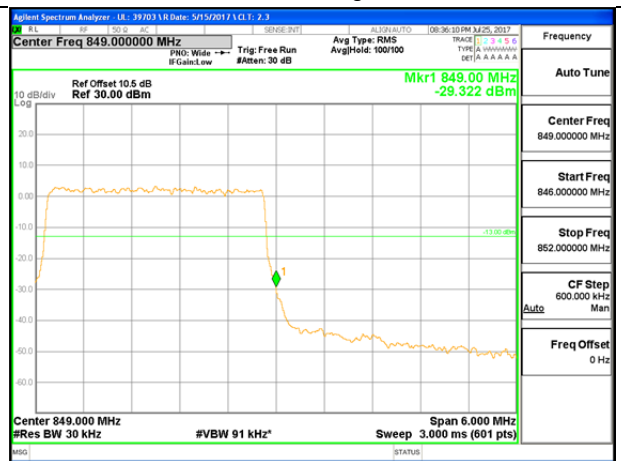

LTE Band 26-Part 22

LTE B26 1.4MHz QPSK Low Channel 1RB

LTE B26 1.4MHz QPSK High Channel 1RB

LTE B26 1.4MHz QPSK Low Channel FRB

LTE B26 1.4MHz QPSK High Channel FRB

LTE B26 1.4MHz 16QAM Low Channel 1RB

LTE B26 1.4MHz 16QAM High Channel 1RB

LTE B26 1.4MHz 16QAM Low Channel FRB

LTE B26 1.4MHz 16QAM High Channel FRB

LTE B26 3MHz QPSK Low Channel 1RB

LTE B26 3MHz QPSK High Channel 1RB

LTE B26 3MHz QPSK Low Channel FRB

LTE B26 3MHz QPSK High Channel FRB

LTE B26 3MHz 16QAM Low Channel 1RB

LTE B26 3MHz 16QAM High Channel 1RB

LTE B26 3MHz 16QAM Low Channel FRB

LTE B26 3MHz 16QAM High Channel FRB

LTE B26 5MHz QPSK Low Channel 1RB

LTE B26 5MHz QPSK High Channel 1RB

LTE B26 5MHz QPSK Low Channel FRB

LTE B26 5MHz QPSK High Channel FRB

LTE B26 5MHz 16QAM Low Channel 1RB

LTE B26 5MHz 16QAM High Channel 1RB

LTE B26 5MHz 16QAM Low Channel FRB

LTE B26 5MHz 16QAM High Channel FRB