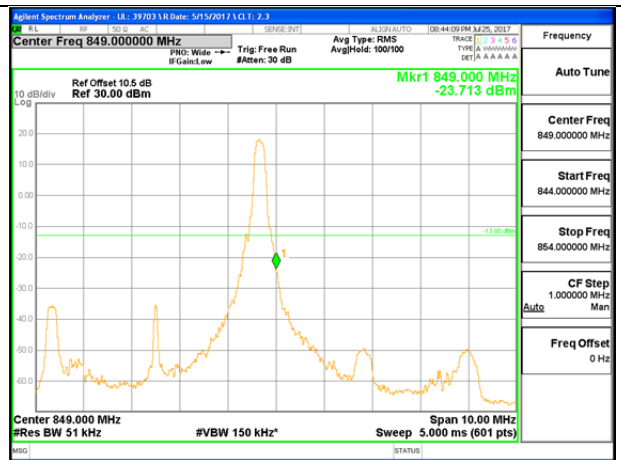

LTE B26 1.4MHz 16QAM Low Channel FRB

LTE B26 1.4MHz 16QAM High Channel FRB

LTE B26 3MHz QPSK Low Channel 1RB

LTE B26 3MHz QPSK High Channel 1RB

LTE B26 3MHz QPSK Low Channel FRB

LTE B26 3MHz QPSK High Channel FRB

LTE B26 3MHz 16QAM Low Channel 1RB

LTE B26 3MHz 16QAM High Channel 1RB

LTE B26 3MHz 16QAM Low Channel FRB

LTE B26 3MHz 16QAM High Channel FRB

LTE B26 5MHz QPSK Low Channel 1RB

LTE B26 5MHz QPSK High Channel 1RB

LTE B26 5MHz QPSK Low Channel FRB

LTE B26 5MHz QPSK High Channel FRB

LTE B26 5MHz 16QAM Low Channel 1RB

LTE B26 5MHz 16QAM High Channel 1RB

LTE B26 5MHz 16QAM Low Channel FRB

LTE B26 5MHz 16QAM High Channel FRB