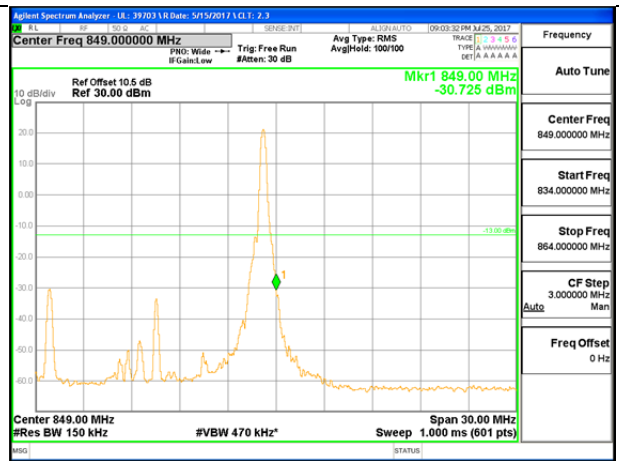

LTE B26 15MHz 16QAM High Channel 1RB