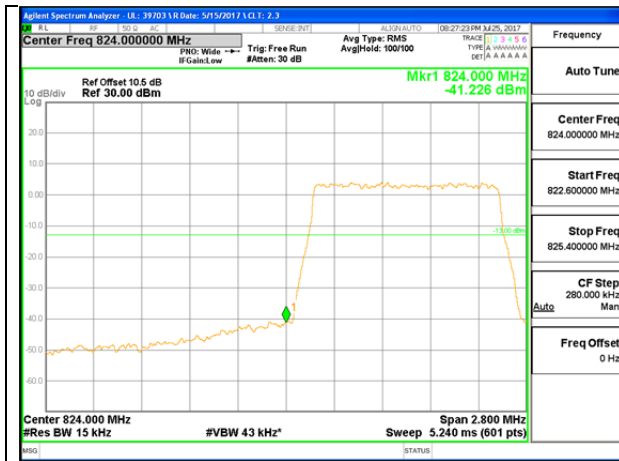

LTE Band 26-Part 22

LTE B26 1.4MHz QPSK Low Channel 1RB

LTE B26 1.4MHz QPSK High Channel 1RB

LTE B26 1.4MHz QPSK Low Channel FRB

LTE B26 1.4MHz QPSK High Channel FRB

LTE B26 1.4MHz 16QAM Low Channel 1RB

LTE B26 1.4MHz 16QAM High Channel 1RB

LTE B26 1.4MHz 16QAM Low Channel FRB

LTE B26 1.4MHz 16QAM High Channel FRB

LTE B26 3MHz QPSK Low Channel 1RB

LTE B26 3MHz QPSK High Channel 1RB

LTE B26 3MHz QPSK Low Channel FRB

LTE B26 3MHz QPSK High Channel FRB

LTE B26 3MHz 16QAM Low Channel 1RB

LTE B26 3MHz 16QAM High Channel 1RB

LTE B26 3MHz 16QAM Low Channel FRB

LTE B26 3MHz 16QAM High Channel FRB

LTE B26 5MHz QPSK Low Channel 1RB

LTE B26 5MHz QPSK High Channel 1RB