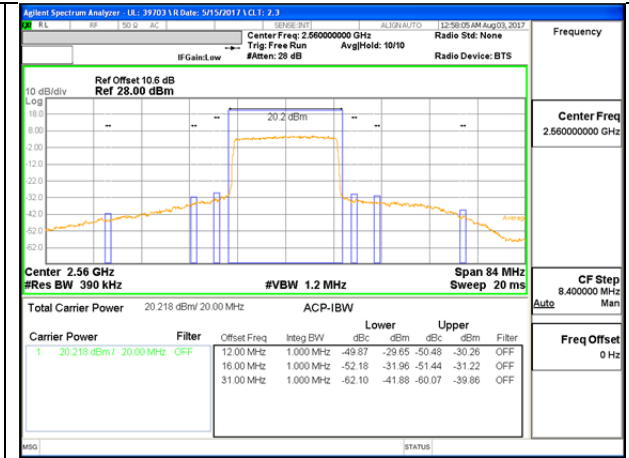

LTE B7 20MHz QPSK Low Channel FRB

LTE B7 20MHz QPSK High Channel FRB

LTE B7 20MHz 16QAM Low Channel 1RB

LTE B7 20MHz 16QAM High Channel 1RB

LTE B7 20MHz 16QAM Low Channel FRB

LTE B7 20MHz 16QAM High Channel FRB