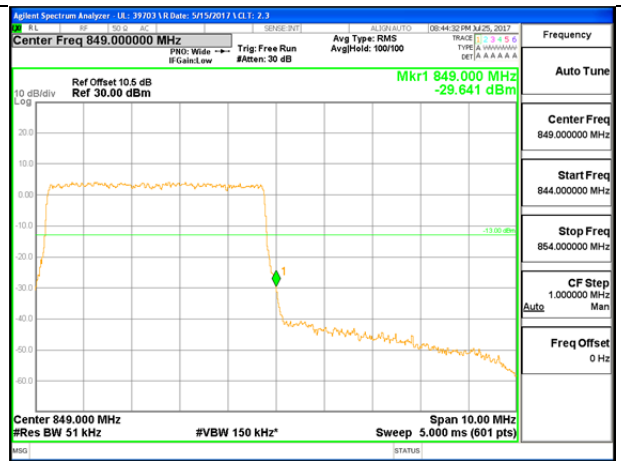

LTE B26 1.4MHz 16QAM Low Channel FRB

LTE B26 1.4MHz 16QAM High Channel FRB

LTE B26 3MHz QPSK Low Channel 1RB

LTE B26 3MHz QPSK High Channel 1RB

LTE B26 3MHz QPSK Low Channel FRB

LTE B26 3MHz QPSK High Channel FRB

LTE B26 3MHz 16QAM Low Channel 1RB

LTE B26 3MHz 16QAM High Channel 1RB

LTE B26 3MHz 16QAM Low Channel FRB

LTE B26 3MHz 16QAM High Channel FRB

LTE B26 5MHz QPSK Low Channel 1RB

LTE B26 5MHz QPSK High Channel 1RB

LTE B26 5MHz QPSK Low Channel FRB

LTE B26 5MHz QPSK High Channel FRB

LTE B26 5MHz 16QAM Low Channel 1RB

LTE B26 5MHz 16QAM High Channel 1RB

LTE B26 5MHz 16QAM Low Channel FRB

LTE B26 5MHz 16QAM High Channel FRB

LTE B26 10MHz QPSK Low Channel 1RB

LTE B26 10MHz QPSK High Channel 1RB

LTE B26 10MHz QPSK Low Channel FRB

LTE B26 10MHz QPSK High Channel FRB

LTE B26 10MHz 16QAM Low Channel 1RB

LTE B26 10MHz 16QAM High Channel 1RB