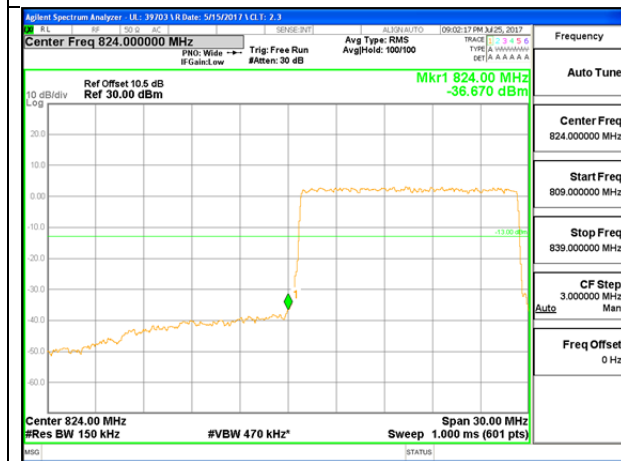

LTE B26 10MHz QPSK Low Channel 1RB

LTE B26 10MHz QPSK High Channel 1RB

LTE B26 10MHz QPSK Low Channel FRB

LTE B26 10MHz QPSK High Channel FRB

LTE B26 10MHz 16QAM Low Channel 1RB

LTE B26 10MHz 16QAM High Channel 1RB

LTE B26 10MHz 16QAM Low Channel FRB

LTE B26 10MHz 16QAM High Channel FRB

LTE B26 15MHz QPSK Low Channel 1RB

LTE B26 15MHz QPSK High Channel 1RB

LTE B26 15MHz QPSK Low Channel FRB

LTE B26 15MHz QPSK High Channel FRB

LTE B26 15MHz 16QAM Low Channel 1RB

LTE B26 15MHz 16QAM High Channel 1RB

LTE B26 15MHz 16QAM Low Channel FRB

LTE B26 15MHz 16QAM High Channel FRB

15.2. EMISSION MASK PLOTS

LTE Band 7

LTE B7 5MHz QPSK Low Channel 1RB