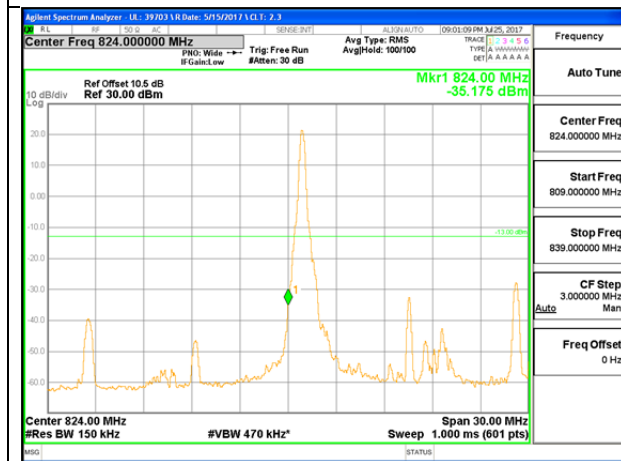

LTE B26 10MHz QPSK Low Channel 1RB

LTE B26 10MHz QPSK High Channel 1RB

LTE B26 10MHz QPSK Low Channel FRB

LTE B26 10MHz QPSK High Channel FRB

LTE B26 10MHz 16QAM Low Channel 1RB

LTE B26 10MHz 16QAM High Channel 1RB

LTE B26 10MHz 16QAM Low Channel FRB

LTE B26 10MHz 16QAM High Channel FRB

LTE B26 15MHz QPSK Low Channel 1RB

LTE B26 15MHz QPSK High Channel 1RB

LTE B26 15MHz QPSK Low Channel FRB

LTE B26 15MHz QPSK High Channel FRB