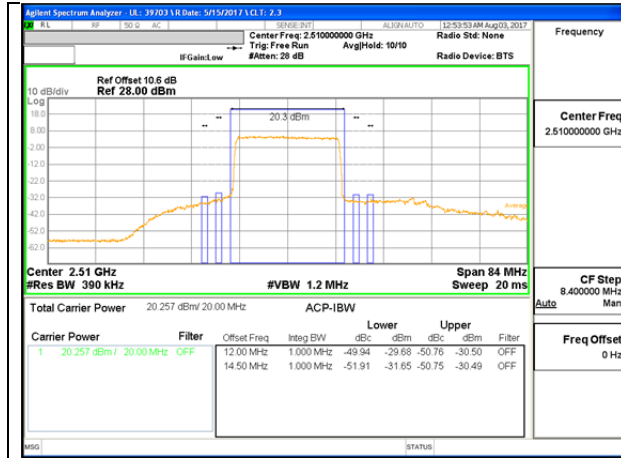

LTE B7 20MHz QPSK Low Channel FRB

LTE B7 20MHz QPSK High Channel FRB

LTE B7 20MHz 16QAM Low Channel 1RB

LTE B7 20MHz 16QAM High Channel 1RB

LTE B7 20MHz 16QAM Low Channel FRB

LTE B7 20MHz 16QAM High Channel FRB