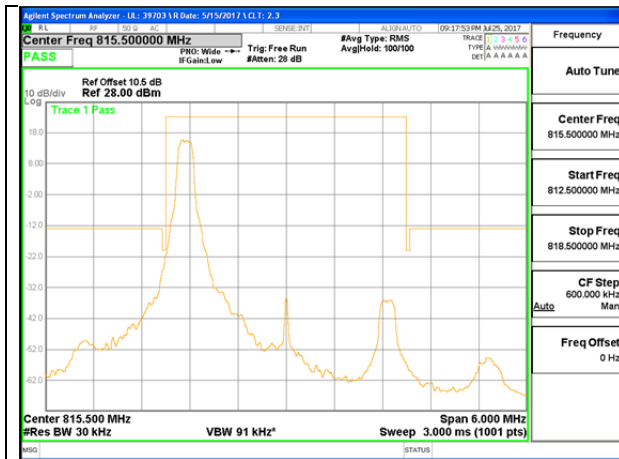

LTE Band 26 Part 90

LTE B26 1.4MHz QPSK Low Channel 1RB

LTE B26 1.4MHz QPSK Low Channel FRB

LTE B26 1.4MHz 16QAM Low Channel 1RB

LTE B26 1.4MHz 16QAM Low Channel FRB

LTE B26 3 MHz QPSK Low Channel 1RB

LTE B26 3 MHz QPSK Low Channel FRB