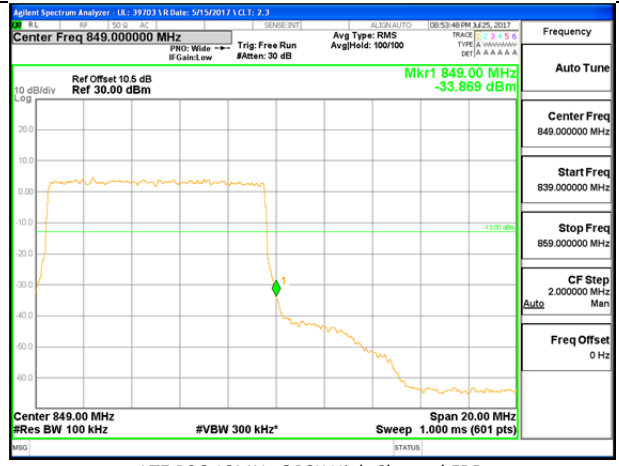

LTE B26 3MHz 16QAM Low Channel 1RB

LTE B26 3MHz 16QAM High Channel 1RB

LTE B26 3MHz 16QAM Low Channel FRB

LTE B26 3MHz 16QAM High Channel FRB

LTE B26 5MHz QPSK Low Channel 1RB

LTE B26 5MHz QPSK High Channel 1RB

LTE B26 5MHz QPSK Low Channel FRB

LTE B26 5MHz QPSK High Channel FRB

LTE B26 5MHz 16QAM Low Channel 1RB

LTE B26 5MHz 16QAM High Channel 1RB

LTE B26 5MHz 16QAM Low Channel FRB

LTE B26 5MHz 16QAM High Channel FRB

LTE B26 10MHz QPSK Low Channel 1RB

LTE B26 10MHz QPSK High Channel 1RB

LTE B26 10MHz QPSK Low Channel FRB

LTE B26 10MHz QPSK High Channel FRB

LTE B26 10MHz 16QAM Low Channel 1RB

LTE B26 10MHz 16QAM High Channel 1RB

LTE B26 10MHz 16QAM Low Channel FRB

LTE B26 10MHz 16QAM High Channel FRB

LTE B26 15MHz QPSK Low Channel 1RB

LTE B26 15MHz QPSK High Channel 1RB

LTE B26 15MHz QPSK Low Channel FRB

LTE B26 15MHz QPSK High Channel FRB