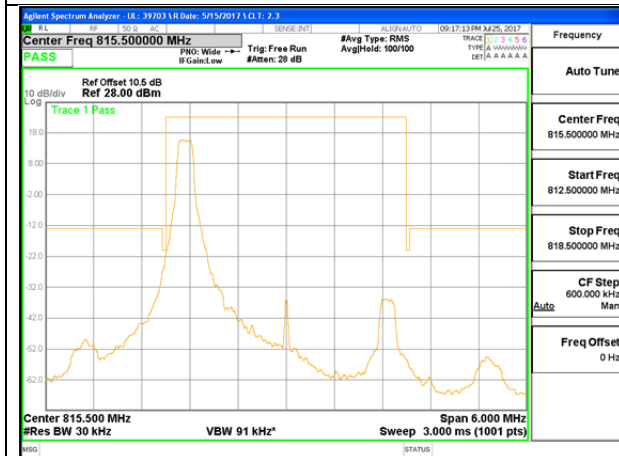

LTE Band 26 Part 90

LTE B26 1.4MHz QPSK Low Channel 1RB

LTE B26 1.4MHz QPSK Low Channel FRB

LTE B26 1.4MHz 16QAM Low Channel 1RB

LTE B26 1.4MHz 16QAM Low Channel FRB

LTE B26 3 MHz QPSK Low Channel 1RB

LTE B26 3 MHz QPSK Low Channel FRB