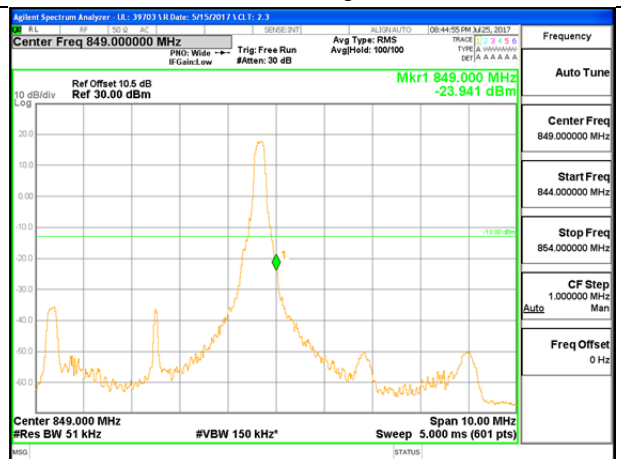

LTE B26 1.4MHz 16QAM Low Channel FRB

LTE B26 1.4MHz 16QAM High Channel FRB

LTE B26 3MHz QPSK Low Channel 1RB

LTE B26 3MHz QPSK High Channel 1RB

LTE B26 3MHz QPSK Low Channel FRB

LTE B26 3MHz QPSK High Channel FRB

LTE B26 3MHz 16QAM Low Channel 1RB

LTE B26 3MHz 16QAM High Channel 1RB

LTE B26 3MHz 16QAM Low Channel FRB

LTE B26 3MHz 16QAM High Channel FRB

LTE B26 5MHz QPSK Low Channel 1RB

LTE B26 5MHz QPSK High Channel 1RB

LTE B26 5MHz QPSK Low Channel FRB

LTE B26 5MHz QPSK High Channel FRB

LTE B26 5MHz 16QAM Low Channel 1RB

LTE B26 5MHz 16QAM High Channel 1RB

LTE B26 5MHz 16QAM Low Channel FRB

LTE B26 5MHz 16QAM High Channel FRB