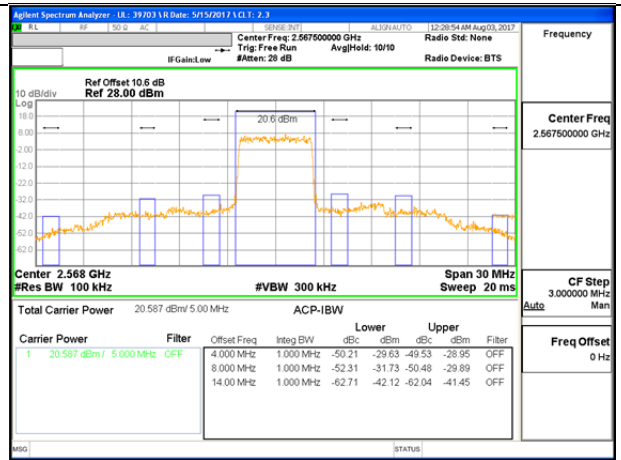

LTE B26 15MHz 16QAM Low Channel 1RB

LTE B26 15MHz 16QAM High Channel 1RB

LTE B26 15MHz 16QAM Low Channel FRB

LTE B26 15MHz 16QAM High Channel FRB

15.2. EMISSION MASK PLOTS

LTE Band 7

LTE B7 5MHz QPSK Low Channel 1RB

LTE B7 5MHz QPSK High Channel 1RB

LTE B7 5MHz QPSK Low Channel FRB

LTE B7 5MHz QPSK High Channel FRB

LTE B7 5MHz 16QAM Low Channel 1RB

LTE B7 5MHz 16QAM High Channel 1RB

LTE B7 5MHz 16QAM Low Channel FRB

LTE B7 5MHz 16QAM High Channel FRB