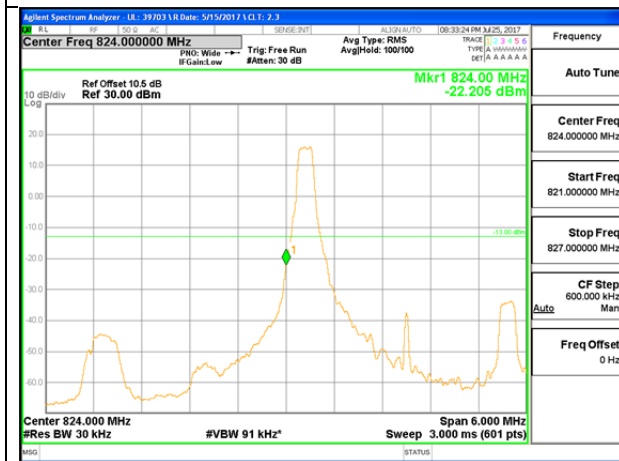

LTE Band 26-Part 22

LTE B26 1.4MHz QPSK Low Channel 1RB

LTE B26 1.4MHz QPSK High Channel 1RB

LTE B26 1.4MHz QPSK Low Channel FRB

LTE B26 1.4MHz QPSK High Channel FRB

LTE B26 1.4MHz 16QAM Low Channel 1RB

LTE B26 1.4MHz 16QAM High Channel 1RB

LTE B26 1.4MHz 16QAM Low Channel FRB

LTE B26 1.4MHz 16QAM High Channel FRB

LTE B26 3MHz QPSK Low Channel 1RB

LTE B26 3MHz QPSK High Channel 1RB

LTE B26 3MHz QPSK Low Channel FRB

LTE B26 3MHz QPSK High Channel FRB