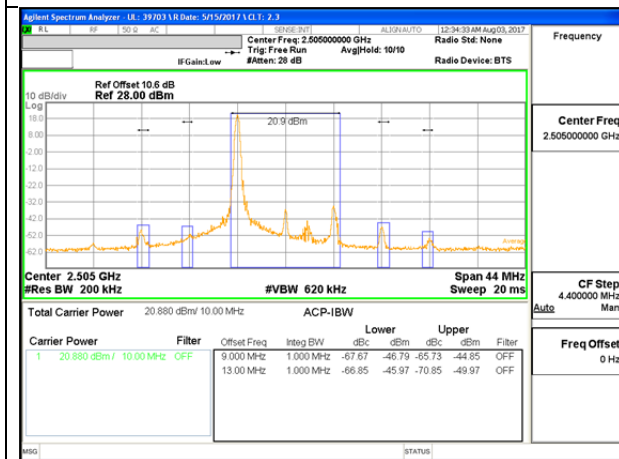

LTE B7 5MHz QPSK High Channel 1RB

LTE B7 5MHz QPSK Low Channel FRB

LTE B7 5MHz QPSK High Channel FRB

LTE B7 5MHz 16QAM Low Channel 1RB

LTE B7 5MHz 16QAM High Channel 1RB

LTE B7 5MHz 16QAM Low Channel FRB

LTE B7 5MHz 16QAM High Channel FRB

LTE B7 10MHz QPSK Low Channel 1RB

LTE B7 10MHz QPSK High Channel 1RB

LTE B7 10MHz QPSK Low Channel FRB

LTE B7 10MHz QPSK High Channel FRB

LTE B7 10MHz 16QAM Low Channel 1RB

LTE B7 10MHz 16QAM High Channel 1RB