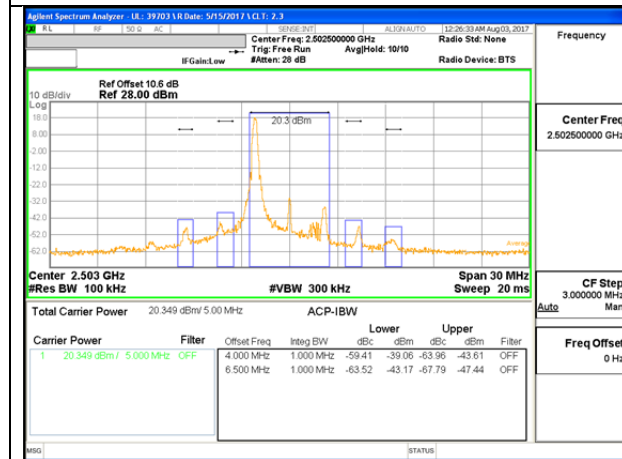

LTE B7 5MHz QPSK High Channel 1RB

LTE B7 5MHz QPSK Low Channel FRB

LTE B7 5MHz QPSK High Channel FRB

LTE B7 5MHz 16QAM Low Channel 1RB

LTE B7 5MHz 16QAM High Channel 1RB

LTE B7 5MHz 16QAM Low Channel FRB

LTE B7 5MHz 16QAM High Channel FRB