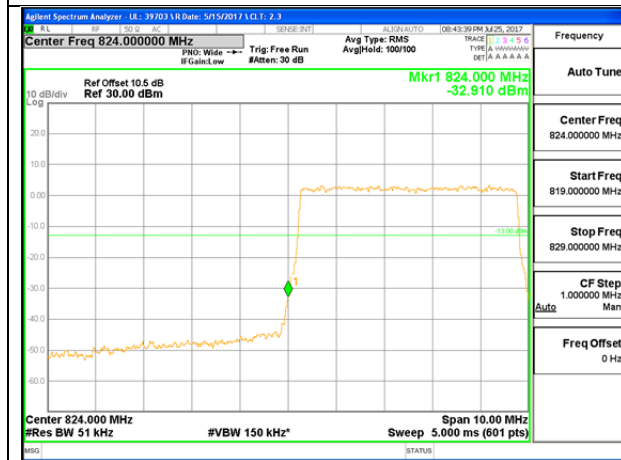

LTE B26 5MHz QPSK Low Channel FRB

LTE B26 5MHz QPSK High Channel FRB

LTE B26 5MHz 16QAM Low Channel 1RB

LTE B26 5MHz 16QAM High Channel 1RB

LTE B26 5MHz 16QAM Low Channel FRB

LTE B26 5MHz 16QAM High Channel FRB

LTE B26 10MHz QPSK Low Channel 1RB

LTE B26 10MHz QPSK High Channel 1RB

LTE B26 10MHz QPSK Low Channel FRB

LTE B26 10MHz QPSK High Channel FRB

LTE B26 10MHz 16QAM Low Channel 1RB

LTE B26 10MHz 16QAM High Channel 1RB