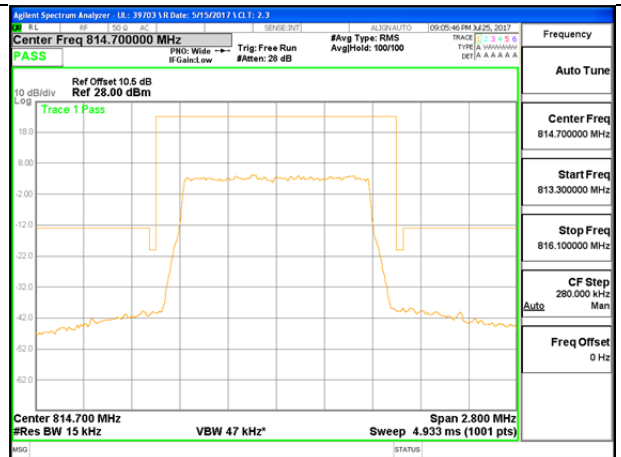

LTE Band 26 Part 90

LTE B26 1.4MHz QPSK Low Channel 1RB

LTE B26 1.4MHz QPSK Low Channel FRB

LTE B26 1.4MHz 16QAM Low Channel 1RB

LTE B26 1.4MHz 16QAM Low Channel FRB

LTE B26 3 MHz QPSK Low Channel 1RB

LTE B26 3 MHz QPSK Low Channel FRB