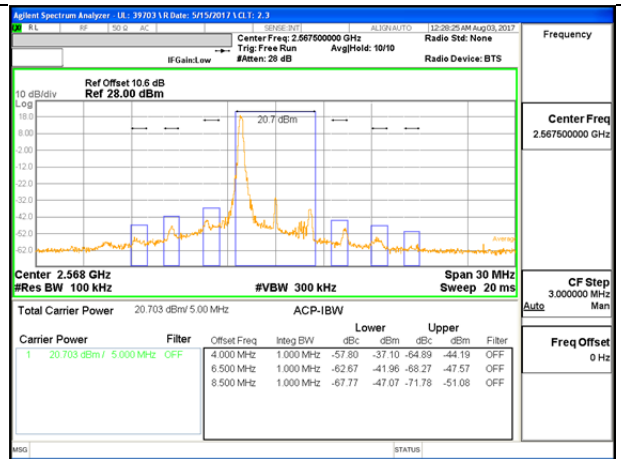

LTE B26 15MHz 16QAM Low Channel 1RB

LTE B26 15MHz 16QAM High Channel 1RB

LTE B26 15MHz 16QAM Low Channel FRB

LTE B26 15MHz 16QAM High Channel FRB

15.2. EMISSION MASK PLOTS

LTE Band 7

LTE B7 5MHz QPSK Low Channel 1RB

LTE B7 5MHz QPSK High Channel 1RB

LTE B7 5MHz QPSK Low Channel FRB

LTE B7 5MHz QPSK High Channel FRB

LTE B7 5MHz 16QAM Low Channel 1RB

LTE B7 5MHz 16QAM High Channel 1RB

LTE B7 5MHz 16QAM Low Channel FRB

LTE B7 5MHz 16QAM High Channel FRB