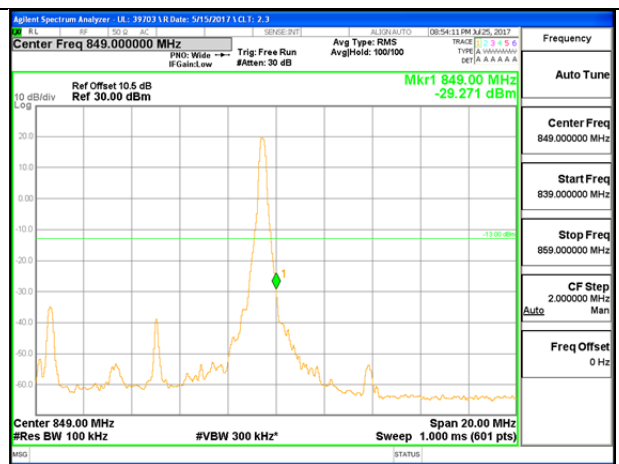

LTE B26 10MHz QPSK Low Channel 1RB

LTE B26 10MHz QPSK High Channel 1RB

LTE B26 10MHz QPSK Low Channel FRB

LTE B26 10MHz QPSK High Channel FRB

LTE B26 10MHz 16QAM Low Channel 1RB

LTE B26 10MHz 16QAM High Channel 1RB

LTE B26 10MHz 16QAM Low Channel FRB

LTE B26 10MHz 16QAM High Channel FRB

LTE B26 15MHz QPSK Low Channel 1RB

LTE B26 15MHz QPSK High Channel 1RB

LTE B26 15MHz QPSK Low Channel FRB

LTE B26 15MHz QPSK High Channel FRB