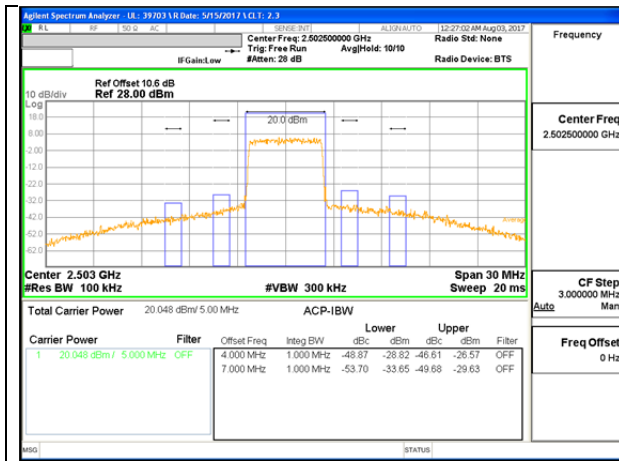

LTE B7 5MHz QPSK High Channel 1RB

LTE B7 5MHz QPSK Low Channel FRB

LTE B7 5MHz QPSK High Channel FRB

LTE B7 5MHz 16QAM Low Channel 1RB

LTE B7 5MHz 16QAM High Channel 1RB

LTE B7 5MHz 16QAM Low Channel FRB

LTE B7 5MHz 16QAM High Channel FRB