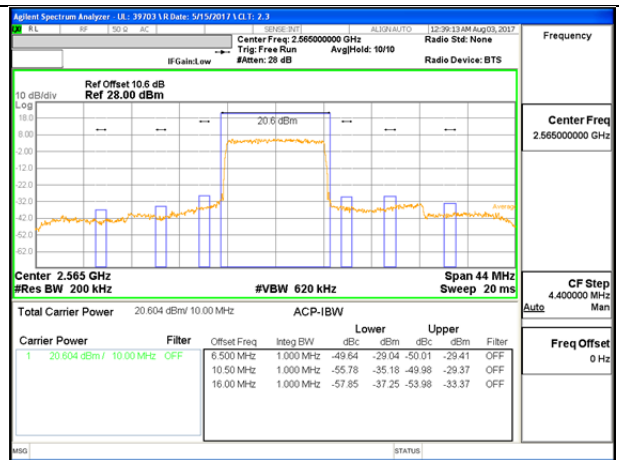

LTE B7 10MHz QPSK High Channel FRB