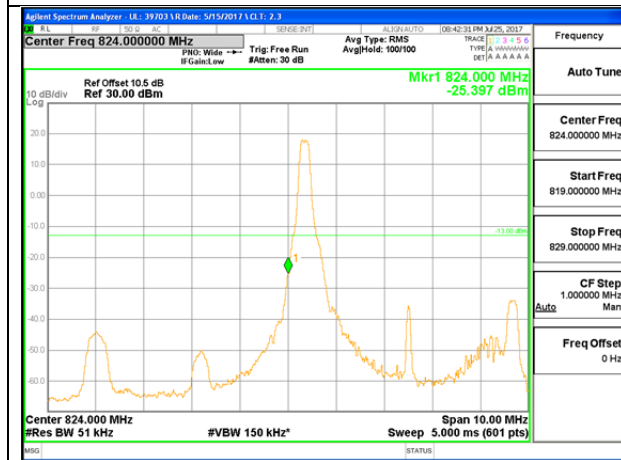

LTE B26 3MHz 16QAM Low Channel 1RB

LTE B26 3MHz 16QAM High Channel 1RB

LTE B26 3MHz 16QAM Low Channel FRB

LTE B26 3MHz 16QAM High Channel FRB

LTE B26 5MHz QPSK Low Channel 1RB

LTE B26 5MHz QPSK High Channel 1RB

LTE B26 5MHz QPSK Low Channel FRB

LTE B26 5MHz QPSK High Channel FRB

LTE B26 5MHz 16QAM Low Channel 1RB

LTE B26 5MHz 16QAM High Channel 1RB

LTE B26 5MHz 16QAM Low Channel FRB

LTE B26 5MHz 16QAM High Channel FRB