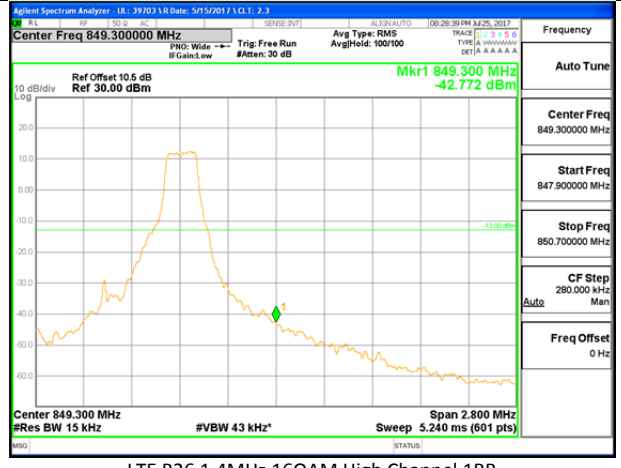

LTE Band 26-Part 22

LTE B26 1.4MHz QPSK Low Channel 1RB

LTE B26 1.4MHz QPSK High Channel 1RB

LTE B26 1.4MHz QPSK Low Channel FRB

LTE B26 1.4MHz QPSK High Channel FRB

LTE B26 1.4MHz 16QAM Low Channel 1RB

LTE B26 1.4MHz 16QAM High Channel 1RB

LTE B26 1.4MHz 16QAM Low Channel FRB

LTE B26 1.4MHz 16QAM High Channel FRB

LTE B26 3MHz QPSK Low Channel 1RB

LTE B26 3MHz QPSK High Channel 1RB

LTE B26 3MHz QPSK Low Channel FRB

LTE B26 3MHz QPSK High Channel FRB

LTE B26 3MHz 16QAM Low Channel 1RB

LTE B26 3MHz 16QAM High Channel 1RB

LTE B26 3MHz 16QAM Low Channel FRB

LTE B26 3MHz 16QAM High Channel FRB

LTE B26 5MHz QPSK Low Channel 1RB

LTE B26 5MHz QPSK High Channel 1RB