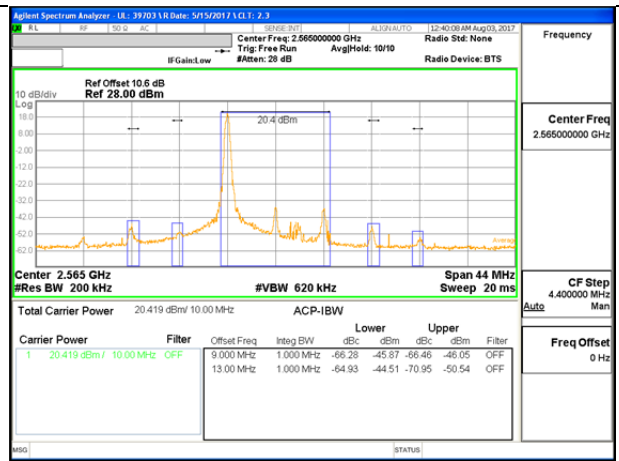

LTE B7 10MHz QPSK Low Channel 1RB

LTE B7 10MHz QPSK High Channel 1RB

LTE B7 10MHz QPSK Low Channel FRB

LTE B7 10MHz QPSK High Channel FRB

LTE B7 10MHz 16QAM Low Channel 1RB

LTE B7 10MHz 16QAM High Channel 1RB

LTE B7 10MHz 16QAM Low Channel FRB

LTE B7 10MHz 16QAM High Channel FRB

LTE B7 15MHz QPSK Low Channel 1RB

LTE B7 15MHz QPSK High Channel 1RB

LTE B7 15MHz QPSK Low Channel FRB

LTE B7 15MHz QPSK High Channel FRB