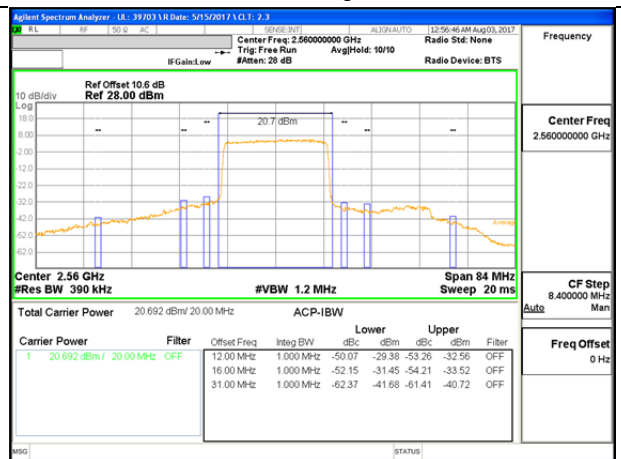

LTE B7 15MHz 16QAM Low Channel 1RB

LTE B7 15MHz 16QAM High Channel 1RB

LTE B7 15MHz 16QAM Low Channel FRB

LTE B7 15MHz 16QAM High Channel FRB

LTE B7 20MHz QPSK Low Channel 1RB

LTE B7 20MHz QPSK High Channel 1RB

LTE B7 20MHz QPSK Low Channel FRB

LTE B7 20MHz QPSK High Channel FRB

LTE B7 20MHz 16QAM Low Channel 1RB

LTE B7 20MHz 16QAM High Channel 1RB

LTE B7 20MHz 16QAM Low Channel FRB

LTE B7 20MHz 16QAM High Channel FRB