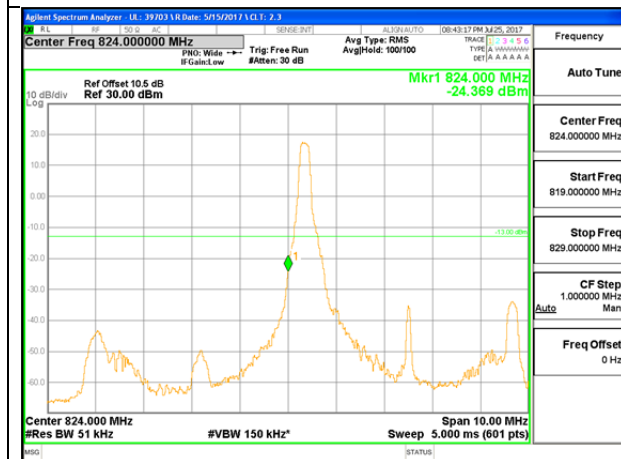

LTE B26 3MHz 16QAM Low Channel 1RB

LTE B26 3MHz 16QAM High Channel 1RB

LTE B26 3MHz 16QAM Low Channel FRB

LTE B26 3MHz 16QAM High Channel FRB

LTE B26 5MHz QPSK Low Channel 1RB

LTE B26 5MHz QPSK High Channel 1RB

LTE B26 5MHz QPSK Low Channel FRB

LTE B26 5MHz QPSK High Channel FRB

LTE B26 5MHz 16QAM Low Channel 1RB

LTE B26 5MHz 16QAM High Channel 1RB

LTE B26 5MHz 16QAM Low Channel FRB

LTE B26 5MHz 16QAM High Channel FRB