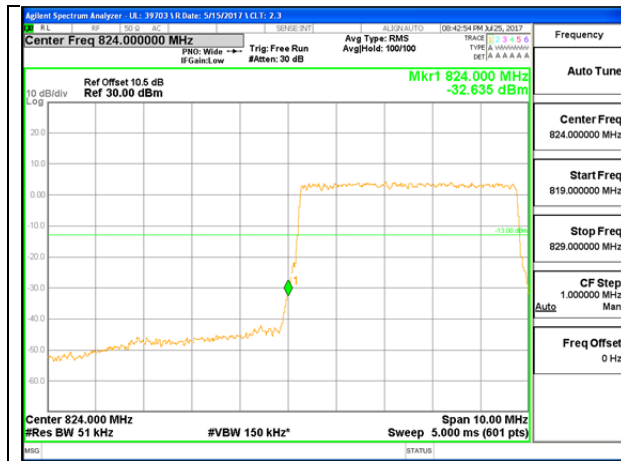

LTE B26 1.4MHz 16QAM Low Channel FRB

LTE B26 1.4MHz 16QAM High Channel FRB

LTE B26 3MHz QPSK Low Channel 1RB

LTE B26 3MHz QPSK High Channel 1RB

LTE B26 3MHz QPSK Low Channel FRB

LTE B26 3MHz QPSK High Channel FRB

LTE B26 3MHz 16QAM Low Channel 1RB

LTE B26 3MHz 16QAM High Channel 1RB

LTE B26 3MHz 16QAM Low Channel FRB

LTE B26 3MHz 16QAM High Channel FRB

LTE B26 5MHz QPSK Low Channel 1RB

LTE B26 5MHz QPSK High Channel 1RB

LTE B26 5MHz QPSK Low Channel FRB

LTE B26 5MHz QPSK High Channel FRB

LTE B26 5MHz 16QAM Low Channel 1RB

LTE B26 5MHz 16QAM High Channel 1RB

LTE B26 5MHz 16QAM Low Channel FRB

LTE B26 5MHz 16QAM High Channel FRB