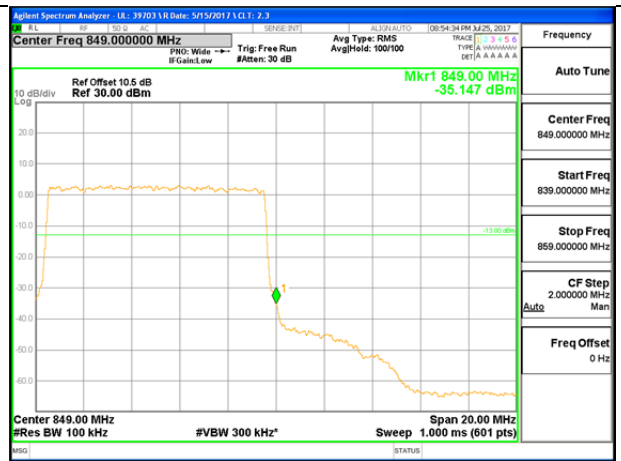

LTE B26 5MHz QPSK Low Channel FRB

LTE B26 5MHz QPSK High Channel FRB

LTE B26 5MHz 16QAM Low Channel 1RB

LTE B26 5MHz 16QAM High Channel 1RB

LTE B26 5MHz 16QAM Low Channel FRB

LTE B26 5MHz 16QAM High Channel FRB

LTE B26 10MHz QPSK Low Channel 1RB

LTE B26 10MHz QPSK High Channel 1RB

LTE B26 10MHz QPSK Low Channel FRB

LTE B26 10MHz QPSK High Channel FRB

LTE B26 10MHz 16QAM Low Channel 1RB

LTE B26 10MHz 16QAM High Channel 1RB

LTE B26 10MHz 16QAM Low Channel FRB

LTE B26 10MHz 16QAM High Channel FRB

LTE B26 15MHz QPSK Low Channel 1RB

LTE B26 15MHz QPSK High Channel 1RB

LTE B26 15MHz QPSK Low Channel FRB

LTE B26 15MHz QPSK High Channel FRB