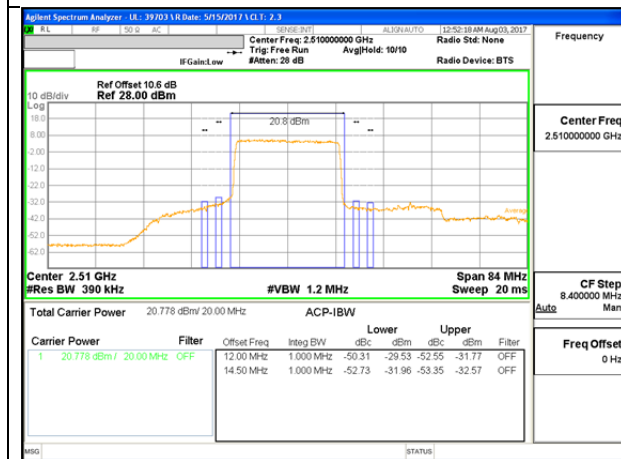

LTE B7 15MHz 16QAM Low Channel 1RB

LTE B7 15MHz 16QAM High Channel 1RB

LTE B7 15MHz 16QAM Low Channel FRB

LTE B7 15MHz 16QAM High Channel FRB

LTE B7 20MHz QPSK Low Channel 1RB

LTE B7 20MHz QPSK High Channel 1RB

LTE B7 20MHz QPSK Low Channel FRB

LTE B7 20MHz QPSK High Channel FRB

LTE B7 20MHz 16QAM Low Channel 1RB

LTE B7 20MHz 16QAM High Channel 1RB

LTE B7 20MHz 16QAM Low Channel FRB

LTE B7 20MHz 16QAM High Channel FRB