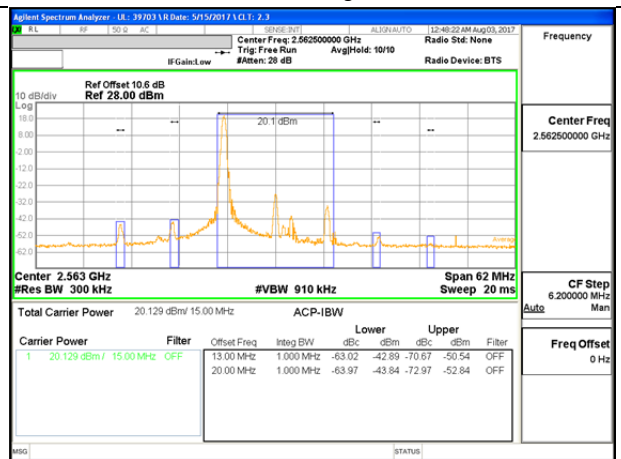

LTE B7 15MHz 16QAM High Channel 1RB