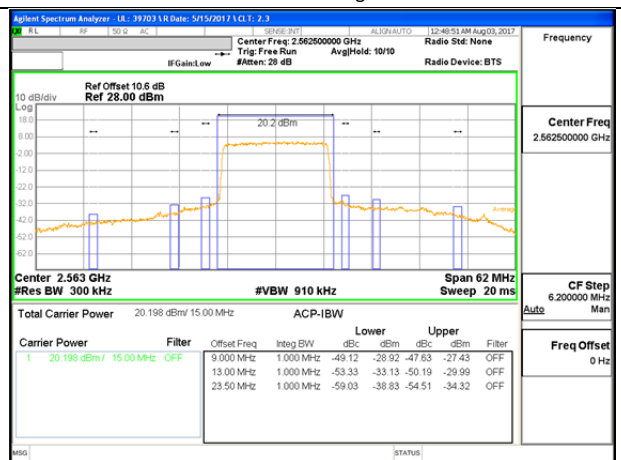

LTE B7 15MHz 16QAM High Channel FRB