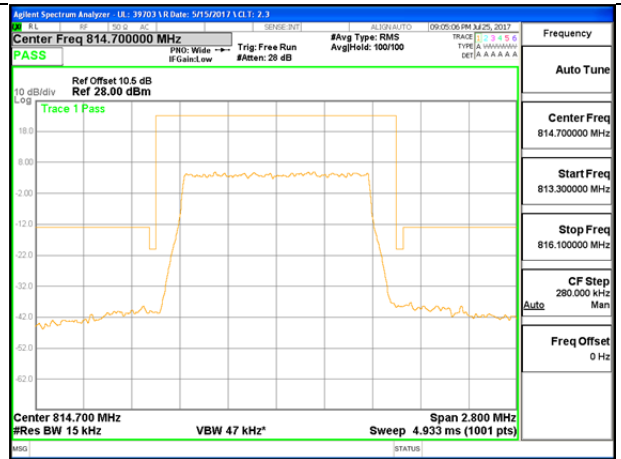

LTE B26 1.4MHz QPSK Low Channel FRB