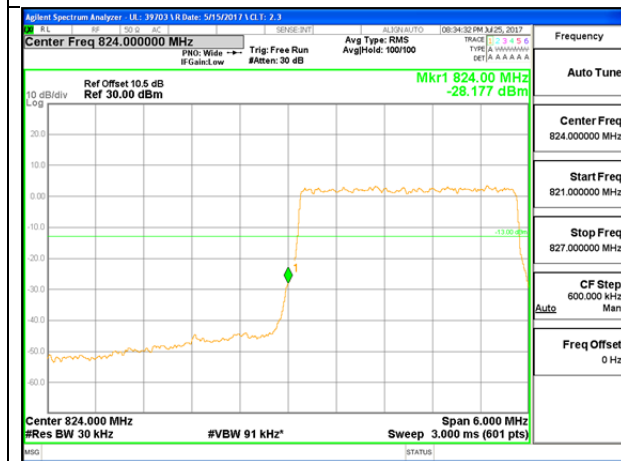

LTE Band 26-Part 22

LTE B26 1.4MHz QPSK Low Channel 1RB

LTE B26 1.4MHz QPSK High Channel 1RB

LTE B26 1.4MHz QPSK Low Channel FRB

LTE B26 1.4MHz QPSK High Channel FRB

LTE B26 1.4MHz 16QAM Low Channel 1RB

LTE B26 1.4MHz 16QAM High Channel 1RB

LTE B26 1.4MHz 16QAM Low Channel FRB

LTE B26 1.4MHz 16QAM High Channel FRB

LTE B26 3MHz QPSK Low Channel 1RB

LTE B26 3MHz QPSK High Channel 1RB

LTE B26 3MHz QPSK Low Channel FRB

LTE B26 3MHz QPSK High Channel FRB

LTE B26 3MHz 16QAM Low Channel 1RB

LTE B26 3MHz 16QAM High Channel 1RB

LTE B26 3MHz 16QAM Low Channel FRB

LTE B26 3MHz 16QAM High Channel FRB

LTE B26 5MHz QPSK Low Channel 1RB

LTE B26 5MHz QPSK High Channel 1RB