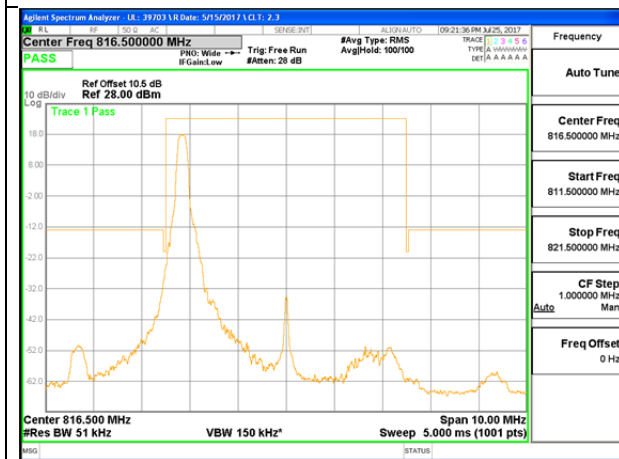

LTE B26 5 MHz QPSK Low Channel 1RB