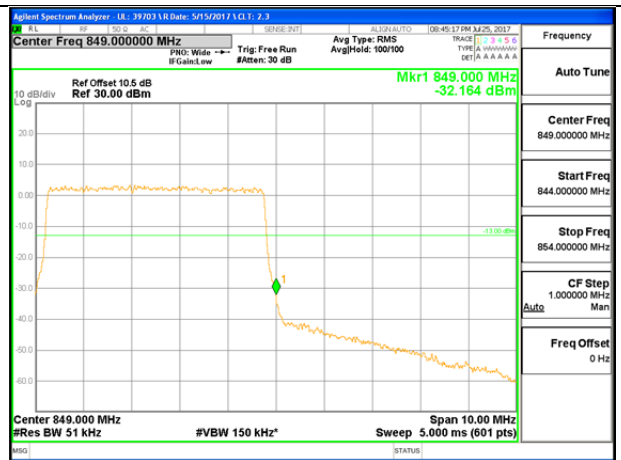

LTE B26 3MHz 16QAM Low Channel 1RB

LTE B26 3MHz 16QAM High Channel 1RB

LTE B26 3MHz 16QAM Low Channel FRB

LTE B26 3MHz 16QAM High Channel FRB

LTE B26 5MHz QPSK Low Channel 1RB

LTE B26 5MHz QPSK High Channel 1RB

LTE B26 5MHz QPSK Low Channel FRB

LTE B26 5MHz QPSK High Channel FRB

LTE B26 5MHz 16QAM Low Channel 1RB

LTE B26 5MHz 16QAM High Channel 1RB

LTE B26 5MHz 16QAM Low Channel FRB

LTE B26 5MHz 16QAM High Channel FRB

LTE B26 10MHz QPSK Low Channel 1RB

LTE B26 10MHz QPSK High Channel 1RB

LTE B26 10MHz QPSK Low Channel FRB

LTE B26 10MHz QPSK High Channel FRB

LTE B26 10MHz 16QAM Low Channel 1RB

LTE B26 10MHz 16QAM High Channel 1RB

LTE B26 10MHz 16QAM Low Channel FRB

LTE B26 10MHz 16QAM High Channel FRB

LTE B26 15MHz QPSK Low Channel 1RB

LTE B26 15MHz QPSK High Channel 1RB

LTE B26 15MHz QPSK Low Channel FRB

LTE B26 15MHz QPSK High Channel FRB