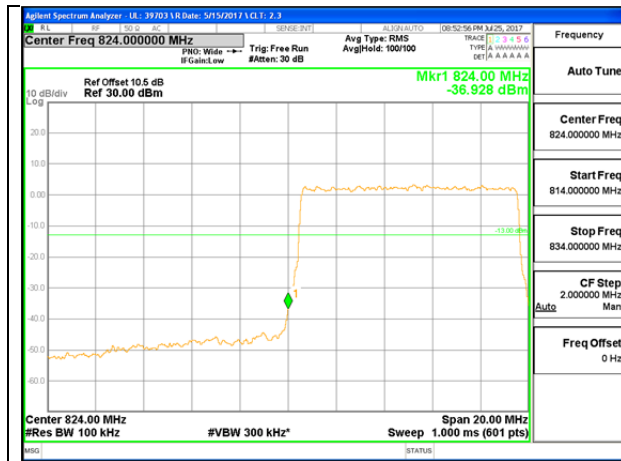

LTE B26 5MHz QPSK Low Channel FRB

LTE B26 5MHz QPSK High Channel FRB

LTE B26 5MHz 16QAM Low Channel 1RB

LTE B26 5MHz 16QAM High Channel 1RB

LTE B26 5MHz 16QAM Low Channel FRB

LTE B26 5MHz 16QAM High Channel FRB

LTE B26 10MHz QPSK Low Channel 1RB

LTE B26 10MHz QPSK High Channel 1RB

LTE B26 10MHz QPSK Low Channel FRB

LTE B26 10MHz QPSK High Channel FRB

LTE B26 10MHz 16QAM Low Channel 1RB

LTE B26 10MHz 16QAM High Channel 1RB

LTE B26 10MHz 16QAM Low Channel FRB

LTE B26 10MHz 16QAM High Channel FRB

LTE B26 15MHz QPSK Low Channel 1RB

LTE B26 15MHz QPSK High Channel 1RB

LTE B26 15MHz QPSK Low Channel FRB

LTE B26 15MHz QPSK High Channel FRB