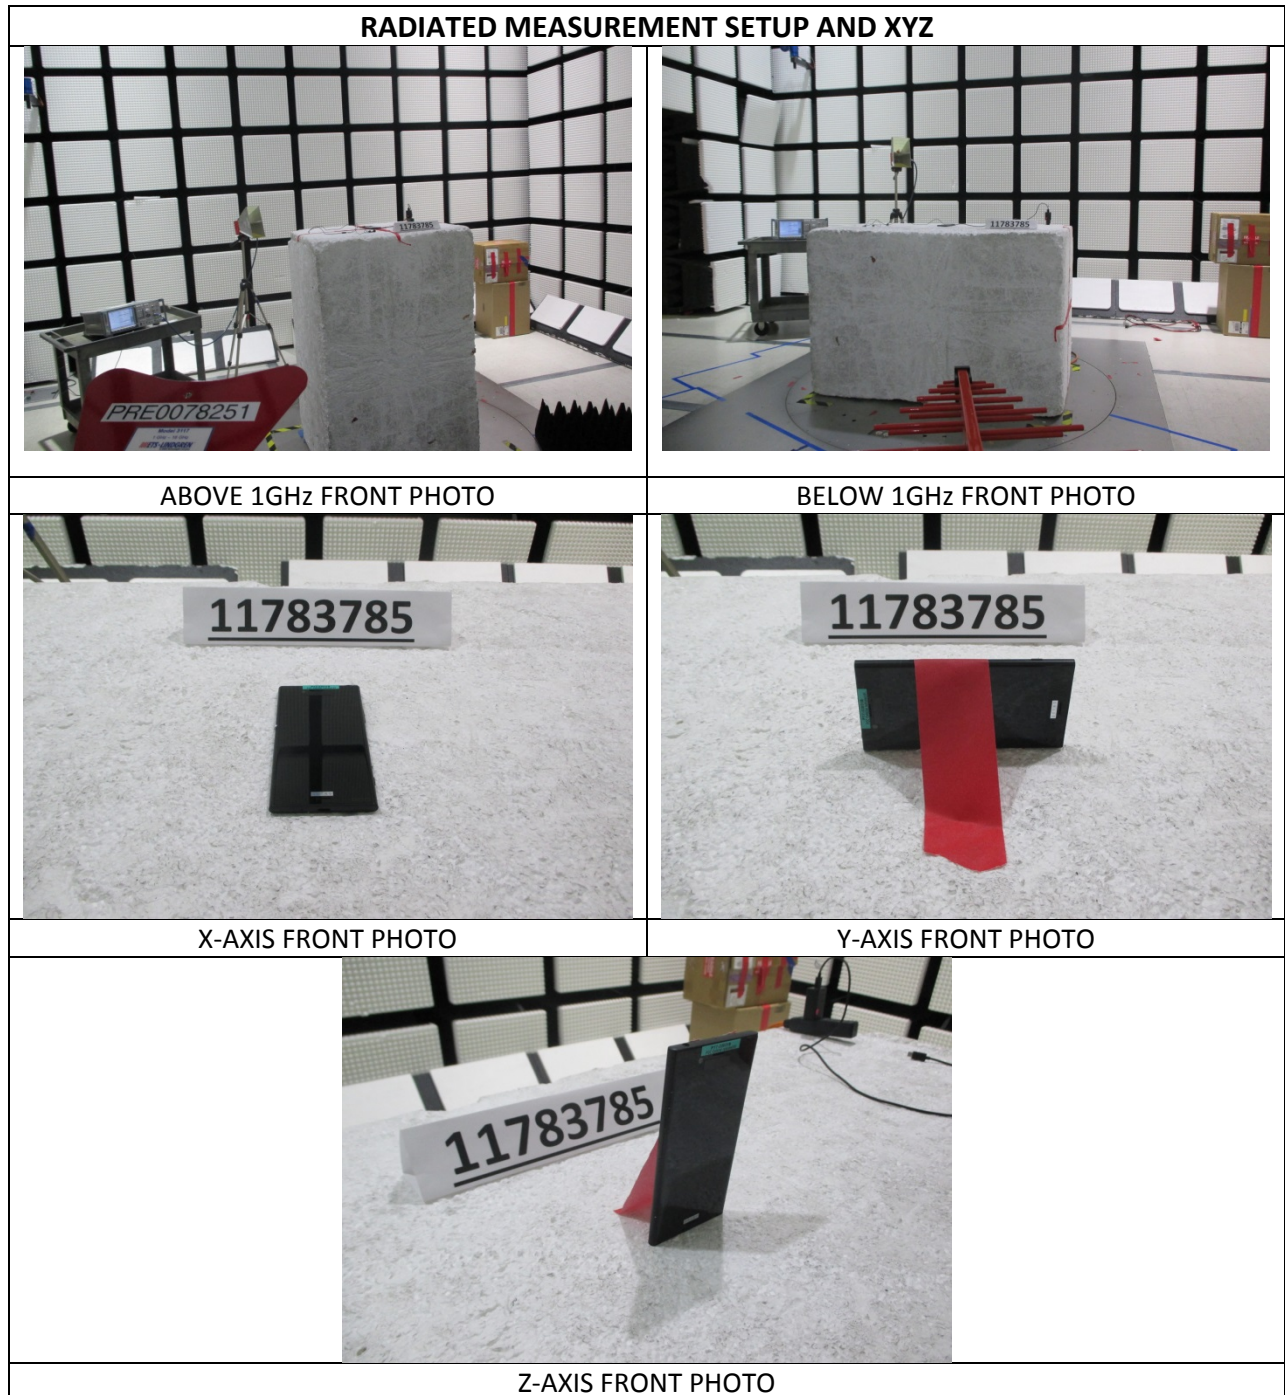

19. SETUP PHOTOS

**ANTENNA PORT CONDUCTED RF MEASUREMENT SETUP AND
FREQUENCY STABILITY**

ANTENNA PORT CONDUCTED PHOTO

FREQUENCY STABILITY

END OF REPORT