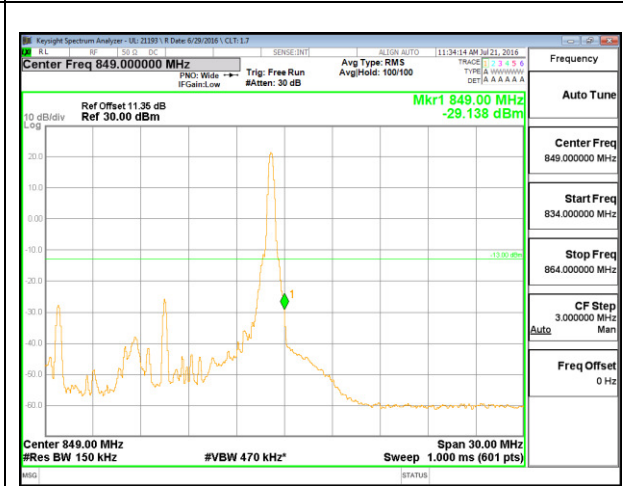

LTE B26 10MHz 16QAM High Channel 1RB

LTE B26 10MHz 16QAM Low Channel FRB

LTE B26 10MHz 16QAM High Channel FRB

LTE B26 15MHz QPSK Low Channel 1RB

LTE B26 15MHz QPSK High Channel 1RB

LTE B26 15MHz QPSK Low Channel FRB