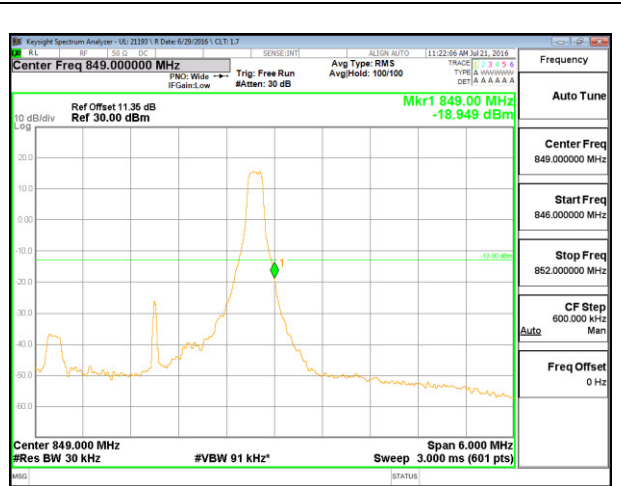

**LTE Band 26-Part 22**

LTE B26 1.4MHz QPSK Low Channel 1RB

LTE B26 1.4MHz QPSK High Channel 1RB

LTE B26 1.4MHz QPSK Low Channel FRB

LTE B26 1.4MHz QPSK High Channel FRB

LTE B26 1.4MHz 16QAM Low Channel 1RB

LTE B26 1.4MHz 16QAM High Channel 1RB

LTE B26 1.4MHz 16QAM Low Channel FRB

LTE B26 1.4MHz 16QAM High Channel FRB

LTE B26 3MHz QPSK Low Channel 1RB

LTE B26 3MHz QPSK High Channel 1RB

LTE B26 3MHz QPSK Low Channel FRB

LTE B26 3MHz QPSK High Channel FRB

LTE B26 3MHz 16QAM Low Channel 1RB

LTE B26 3MHz 16QAM High Channel 1RB

LTE B26 3MHz 16QAM Low Channel FRB

LTE B26 3MHz 16QAM High Channel FRB

LTE B26 5MHz QPSK Low Channel 1RB