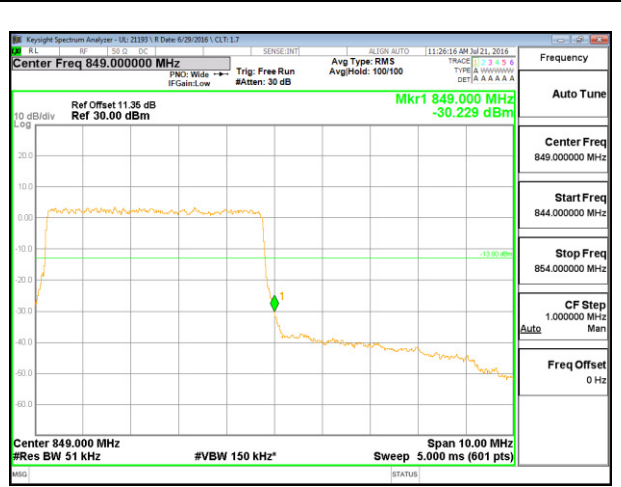

LTE B26 3MHz QPSK High Channel FRB

LTE B26 3MHz 16QAM Low Channel 1RB

LTE B26 3MHz 16QAM High Channel 1RB

LTE B26 3MHz 16QAM Low Channel FRB

LTE B26 3MHz 16QAM High Channel FRB

LTE B26 5MHz QPSK Low Channel 1RB

LTE B26 5MHz QPSK High Channel 1RB

LTE B26 5MHz QPSK Low Channel FRB

LTE B26 5MHz QPSK High Channel FRB

LTE B26 5MHz 16QAM Low Channel 1RB

LTE B26 5MHz 16QAM High Channel 1RB

LTE B26 5MHz 16QAM Low Channel FRB

LTE B26 5MHz 16QAM High Channel FRB

LTE B26 10MHz QPSK Low Channel 1RB

LTE B26 10MHz QPSK High Channel 1RB

LTE B26 10MHz QPSK Low Channel FRB

LTE B26 10MHz QPSK High Channel FRB

LTE B26 10MHz 16QAM Low Channel 1RB