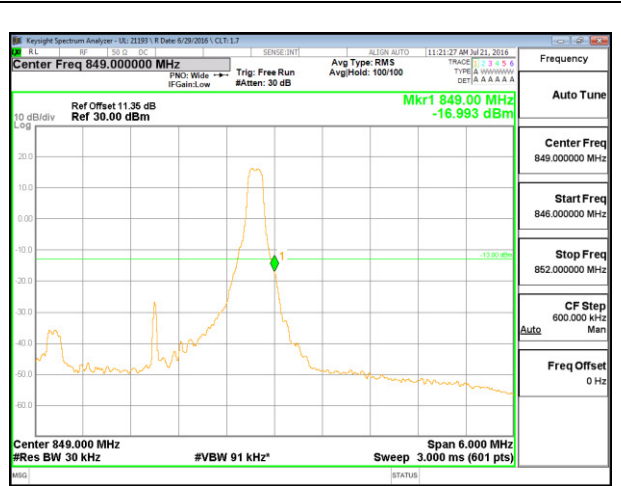

**LTE Band 26-Part 22**

LTE B26 1.4MHz QPSK Low Channel 1RB

LTE B26 1.4MHz QPSK High Channel 1RB

LTE B26 1.4MHz QPSK Low Channel FRB

LTE B26 1.4MHz QPSK High Channel FRB

LTE B26 1.4MHz 16QAM Low Channel 1RB

LTE B26 1.4MHz 16QAM High Channel 1RB

LTE B26 1.4MHz 16QAM Low Channel FRB

LTE B26 1.4MHz 16QAM High Channel FRB

LTE B26 3MHz QPSK Low Channel 1RB

LTE B26 3MHz QPSK High Channel 1RB

LTE B26 3MHz QPSK Low Channel FRB

LTE B26 3MHz QPSK High Channel FRB

LTE B26 3MHz 16QAM Low Channel 1RB

LTE B26 3MHz 16QAM High Channel 1RB

LTE B26 3MHz 16QAM Low Channel FRB

LTE B26 3MHz 16QAM High Channel FRB

LTE B26 5MHz QPSK Low Channel 1RB