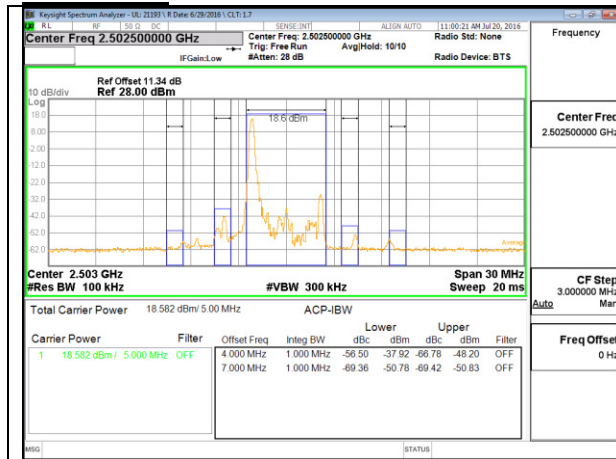

LTE B26 15MHz QPSK High Channel FRB

LTE B26 15MHz 16QAM Low Channel 1RB

LTE B26 15MHz 16QAM High Channel 1RB

LTE B26 15MHz 16QAM Low Channel FRB

LTE B26 15MHz 16QAM High Channel FRB

## 11.2. EMISSION MASK PLOTS LTE Band 7

LTE B7 5MHz QPSK Low Channel 1RB

LTE B7 5MHz QPSK High Channel 1RB

LTE B7 5MHz QPSK Low Channel FRB

LTE B7 5MHz QPSK High Channel FRB

LTE B7 5MHz QPSK Low Channel 1RB