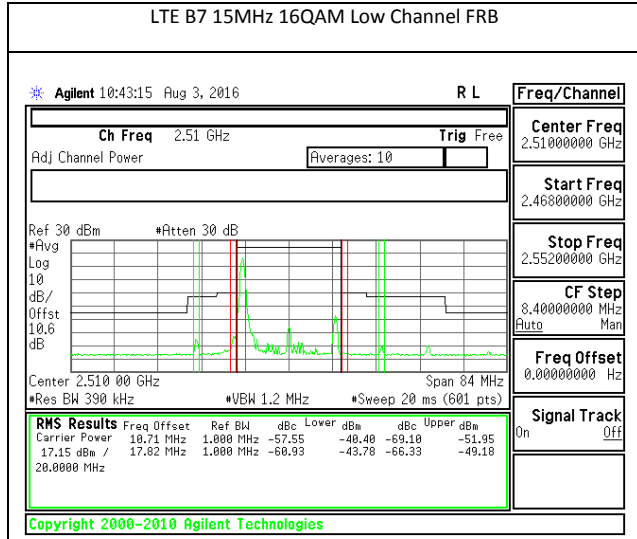

## 11.2. EMISSION MASK PLOTS LTE Band 7

LTE B7 5MHz QPSK Low Channel 1RB

LTE B7 5MHz QPSK High Channel 1RB

LTE B7 5MHz QPSK Low Channel FRB

LTE B7 5MHz QPSK High Channel FRB

LTE B7 5MHz QPSK Low Channel 1RB

LTE B7 5MHz QPSK High Channel 1RB

**LTE Band 26-Part 90**

LTE B26 1.4MHz QPSK Low Channel 1RB

LTE B26 1.4MHz QPSK Low Channel FRB

LTE B26 1.4MHz 16QAM Low Channel 1RB

LTE B26 1.4MHz 16QAM Low Channel FRB

LTE B26 3MHz QPSK Low Channel 1RB