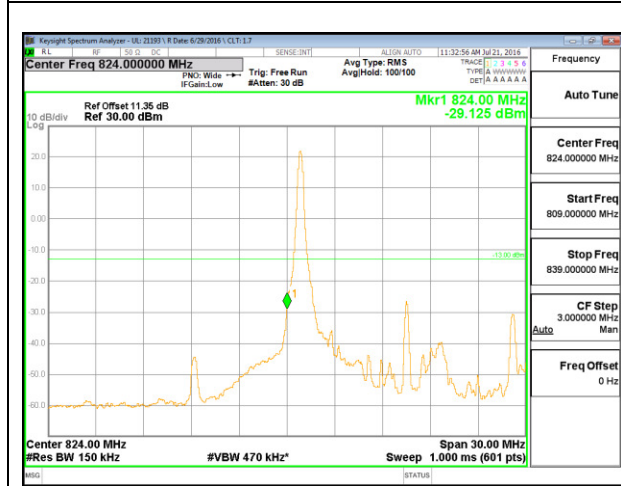

LTE B26 5MHz 16QAM High Channel FRB

LTE B26 10MHz QPSK Low Channel 1RB

LTE B26 10MHz QPSK High Channel 1RB

LTE B26 10MHz QPSK Low Channel FRB

LTE B26 10MHz QPSK High Channel FRB

LTE B26 10MHz 16QAM Low Channel 1RB

LTE B26 10MHz 16QAM High Channel 1RB

LTE B26 10MHz 16QAM Low Channel FRB

LTE B26 10MHz 16QAM High Channel FRB

LTE B26 15MHz QPSK Low Channel 1RB

LTE B26 15MHz QPSK High Channel 1RB

LTE B26 15MHz QPSK Low Channel FRB