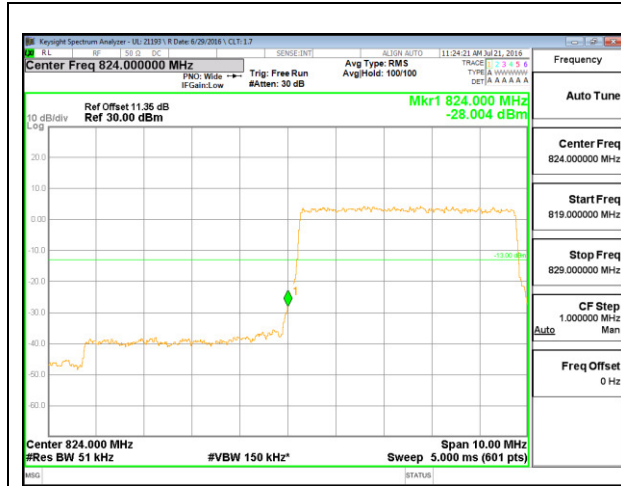

LTE B26 1.4MHz 16QAM High Channel 1RB

LTE B26 1.4MHz 16QAM Low Channel FRB

LTE B26 1.4MHz 16QAM High Channel FRB

LTE B26 3MHz QPSK Low Channel 1RB

LTE B26 3MHz QPSK High Channel 1RB

LTE B26 3MHz QPSK Low Channel FRB

LTE B26 3MHz QPSK High Channel FRB

LTE B26 3MHz 16QAM Low Channel 1RB

LTE B26 3MHz 16QAM High Channel 1RB

LTE B26 3MHz 16QAM Low Channel FRB

LTE B26 3MHz 16QAM High Channel FRB

LTE B26 5MHz QPSK Low Channel 1RB

LTE B26 5MHz QPSK High Channel 1RB

LTE B26 5MHz QPSK Low Channel FRB

LTE B26 5MHz QPSK High Channel FRB

LTE B26 5MHz 16QAM Low Channel 1RB

LTE B26 5MHz 16QAM High Channel 1RB

LTE B26 5MHz 16QAM Low Channel FRB

LTE B26 5MHz 16QAM High Channel FRB

LTE B26 10MHz QPSK Low Channel 1RB

LTE B26 10MHz QPSK High Channel 1RB

LTE B26 10MHz QPSK Low Channel FRB

LTE B26 10MHz QPSK High Channel FRB

LTE B26 10MHz 16QAM Low Channel 1RB