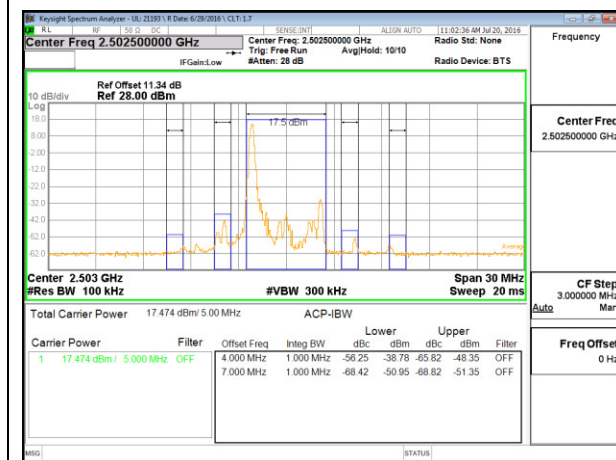

## 11.2. EMISSION MASK PLOTS LTE Band 7

LTE B7 5MHz QPSK Low Channel 1RB

LTE B7 5MHz QPSK High Channel 1RB

LTE B7 5MHz QPSK Low Channel FRB

LTE B7 5MHz QPSK High Channel FRB

LTE B7 5MHz QPSK Low Channel 1RB

LTE B7 5MHz QPSK High Channel 1RB

**LTE Band 26-Part 90**

LTE B26 1.4MHz QPSK Low Channel 1RB

LTE B26 1.4MHz QPSK Low Channel FRB

LTE B26 1.4MHz 16QAM Low Channel 1RB

LTE B26 1.4MHz 16QAM Low Channel FRB

LTE B26 3MHz QPSK Low Channel 1RB