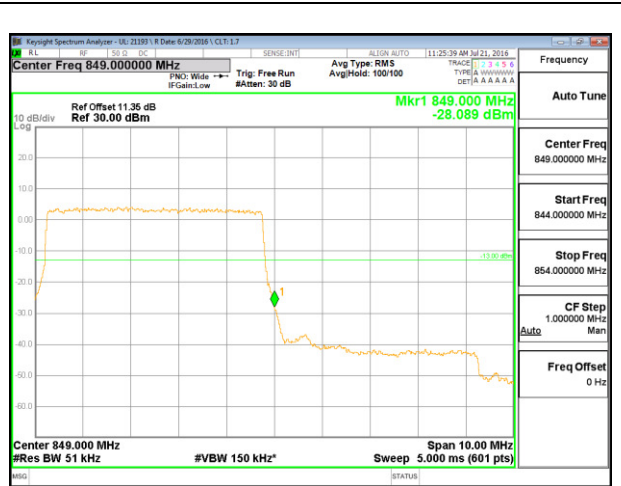

LTE B26 1.4MHz 16QAM High Channel 1RB

LTE B26 1.4MHz 16QAM Low Channel FRB

LTE B26 1.4MHz 16QAM High Channel FRB

LTE B26 3MHz QPSK Low Channel 1RB

LTE B26 3MHz QPSK High Channel 1RB

LTE B26 3MHz QPSK Low Channel FRB

LTE B26 3MHz QPSK High Channel FRB

LTE B26 3MHz 16QAM Low Channel 1RB

LTE B26 3MHz 16QAM High Channel 1RB

LTE B26 3MHz 16QAM Low Channel FRB

LTE B26 3MHz 16QAM High Channel FRB

LTE B26 5MHz QPSK Low Channel 1RB

LTE B26 5MHz QPSK High Channel 1RB

LTE B26 5MHz QPSK Low Channel FRB

LTE B26 5MHz QPSK High Channel FRB

LTE B26 5MHz 16QAM Low Channel 1RB

LTE B26 5MHz 16QAM High Channel 1RB

LTE B26 5MHz 16QAM Low Channel FRB