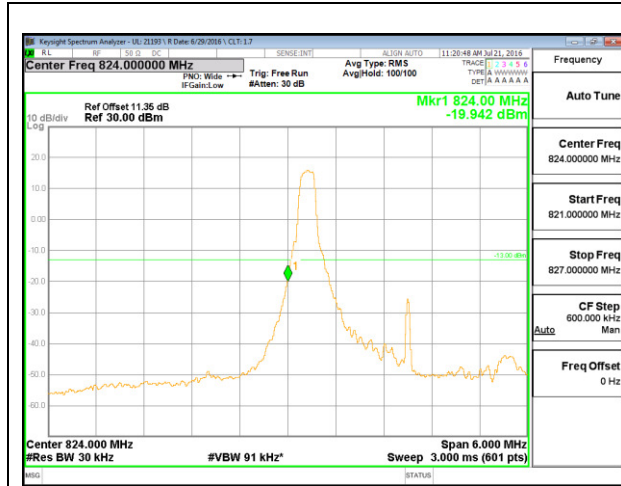

**LTE Band 26-Part 22**

LTE B26 1.4MHz QPSK Low Channel 1RB

LTE B26 1.4MHz QPSK High Channel 1RB

LTE B26 1.4MHz QPSK Low Channel FRB

LTE B26 1.4MHz QPSK High Channel FRB

LTE B26 1.4MHz 16QAM Low Channel 1RB

LTE B26 1.4MHz 16QAM High Channel 1RB

LTE B26 1.4MHz 16QAM Low Channel FRB

LTE B26 1.4MHz 16QAM High Channel FRB

LTE B26 3MHz QPSK Low Channel 1RB

LTE B26 3MHz QPSK High Channel 1RB

LTE B26 3MHz QPSK Low Channel FRB

LTE B26 3MHz QPSK High Channel FRB

LTE B26 3MHz 16QAM Low Channel 1RB

LTE B26 3MHz 16QAM High Channel 1RB

LTE B26 3MHz 16QAM Low Channel FRB

LTE B26 3MHz 16QAM High Channel FRB

LTE B26 5MHz QPSK Low Channel 1RB