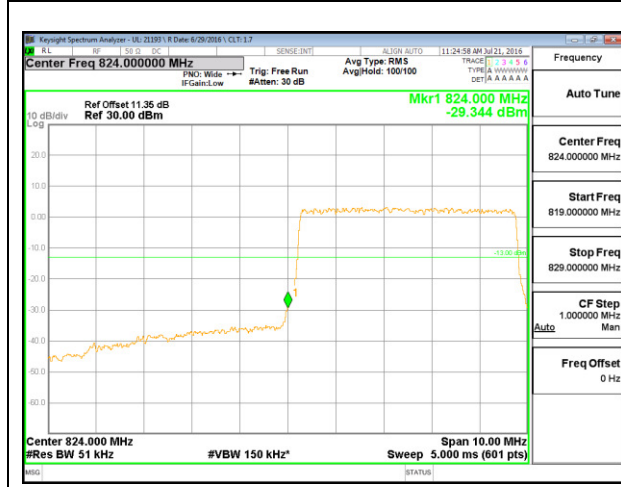

LTE B26 3MHz QPSK High Channel FRB

LTE B26 3MHz 16QAM Low Channel 1RB

LTE B26 3MHz 16QAM High Channel 1RB

LTE B26 3MHz 16QAM Low Channel FRB

LTE B26 3MHz 16QAM High Channel FRB

LTE B26 5MHz QPSK Low Channel 1RB

LTE B26 5MHz QPSK High Channel 1RB

LTE B26 5MHz QPSK Low Channel FRB

LTE B26 5MHz QPSK High Channel FRB

LTE B26 5MHz 16QAM Low Channel 1RB

LTE B26 5MHz 16QAM High Channel 1RB

LTE B26 5MHz 16QAM Low Channel FRB

LTE B26 5MHz 16QAM High Channel FRB

LTE B26 10MHz QPSK Low Channel 1RB

LTE B26 10MHz QPSK High Channel 1RB

LTE B26 10MHz QPSK Low Channel FRB

LTE B26 10MHz QPSK High Channel FRB

LTE B26 10MHz 16QAM Low Channel 1RB