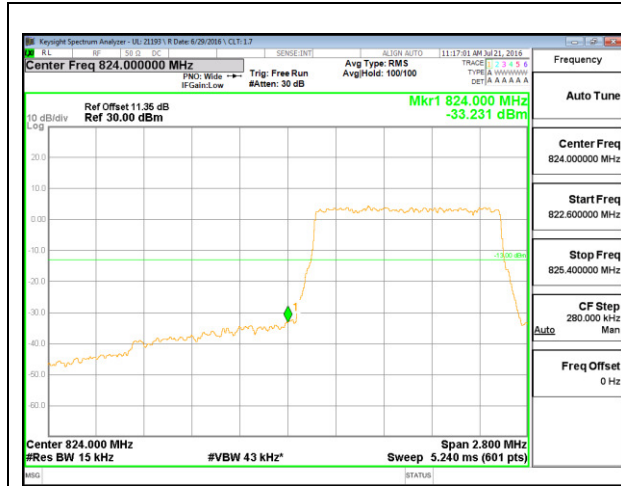

**LTE Band 26-Part 22**

LTE B26 1.4MHz QPSK Low Channel 1RB

LTE B26 1.4MHz QPSK High Channel 1RB

LTE B26 1.4MHz QPSK Low Channel FRB

LTE B26 1.4MHz QPSK High Channel FRB

LTE B26 1.4MHz 16QAM Low Channel 1RB

LTE B26 1.4MHz 16QAM High Channel 1RB

LTE B26 1.4MHz 16QAM Low Channel FRB

LTE B26 1.4MHz 16QAM High Channel FRB

LTE B26 3MHz QPSK Low Channel 1RB

LTE B26 3MHz QPSK High Channel 1RB

LTE B26 3MHz QPSK Low Channel FRB

LTE B26 3MHz QPSK High Channel FRB

LTE B26 3MHz 16QAM Low Channel 1RB

LTE B26 3MHz 16QAM High Channel 1RB

LTE B26 3MHz 16QAM Low Channel FRB

LTE B26 3MHz 16QAM High Channel FRB

LTE B26 5MHz QPSK Low Channel 1RB