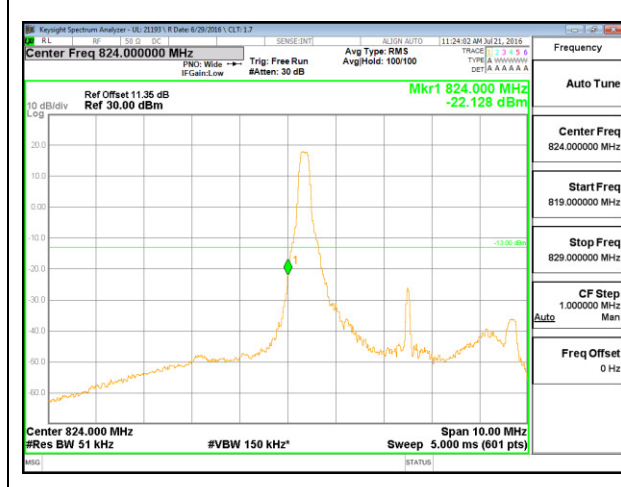

LTE B26 3MHz QPSK High Channel FRB

LTE B26 3MHz 16QAM Low Channel 1RB

LTE B26 3MHz 16QAM High Channel 1RB

LTE B26 3MHz 16QAM Low Channel FRB

LTE B26 3MHz 16QAM High Channel FRB

LTE B26 5MHz QPSK Low Channel 1RB

LTE B26 5MHz QPSK High Channel 1RB

LTE B26 5MHz QPSK Low Channel FRB

LTE B26 5MHz QPSK High Channel FRB

LTE B26 5MHz 16QAM Low Channel 1RB

LTE B26 5MHz 16QAM High Channel 1RB

LTE B26 5MHz 16QAM Low Channel FRB