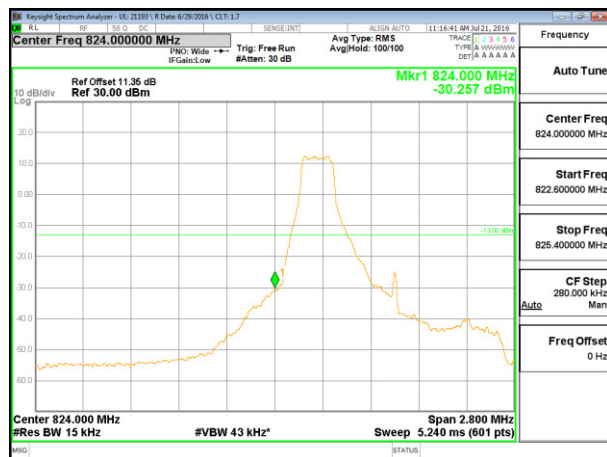

**LTE Band 26-Part 22**

LTE B26 1.4MHz QPSK Low Channel 1RB

LTE B26 1.4MHz QPSK High Channel 1RB

LTE B26 1.4MHz QPSK Low Channel FRB

LTE B26 1.4MHz QPSK High Channel FRB

LTE B26 1.4MHz 16QAM Low Channel 1RB

LTE B26 1.4MHz 16QAM High Channel 1RB

LTE B26 1.4MHz 16QAM Low Channel FRB

LTE B26 1.4MHz 16QAM High Channel FRB

LTE B26 3MHz QPSK Low Channel 1RB

LTE B26 3MHz QPSK High Channel 1RB

LTE B26 3MHz QPSK Low Channel FRB

LTE B26 3MHz QPSK High Channel FRB

LTE B26 3MHz 16QAM Low Channel 1RB

LTE B26 3MHz 16QAM High Channel 1RB

LTE B26 3MHz 16QAM Low Channel FRB

LTE B26 3MHz 16QAM High Channel FRB

LTE B26 5MHz QPSK Low Channel 1RB