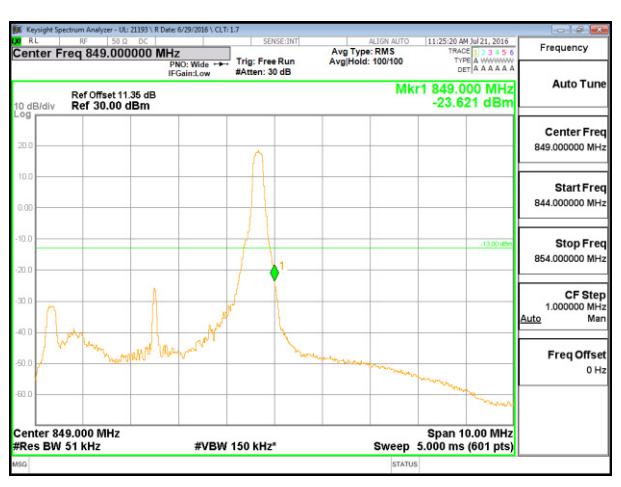

LTE B26 3MHz QPSK High Channel FRB

LTE B26 3MHz 16QAM Low Channel 1RB

LTE B26 3MHz 16QAM High Channel 1RB

LTE B26 3MHz 16QAM Low Channel FRB

LTE B26 3MHz 16QAM High Channel FRB

LTE B26 5MHz QPSK Low Channel 1RB

LTE B26 5MHz QPSK High Channel 1RB

LTE B26 5MHz QPSK Low Channel FRB

LTE B26 5MHz QPSK High Channel FRB

LTE B26 5MHz 16QAM Low Channel 1RB

LTE B26 5MHz 16QAM High Channel 1RB

LTE B26 5MHz 16QAM Low Channel FRB