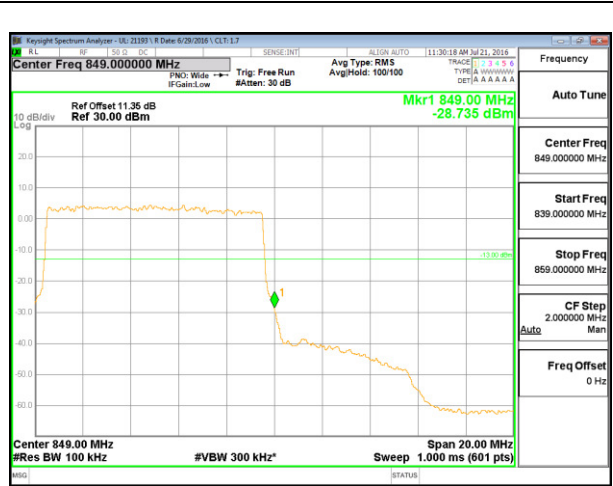

LTE B26 5MHz QPSK High Channel 1RB

LTE B26 5MHz QPSK Low Channel FRB

LTE B26 5MHz QPSK High Channel FRB

LTE B26 5MHz 16QAM Low Channel 1RB

LTE B26 5MHz 16QAM High Channel 1RB

LTE B26 5MHz 16QAM Low Channel FRB

LTE B26 5MHz 16QAM High Channel FRB

LTE B26 10MHz QPSK Low Channel 1RB

LTE B26 10MHz QPSK High Channel 1RB

LTE B26 10MHz QPSK Low Channel FRB

LTE B26 10MHz QPSK High Channel FRB

LTE B26 10MHz 16QAM Low Channel 1RB

LTE B26 10MHz 16QAM High Channel 1RB

LTE B26 10MHz 16QAM Low Channel FRB

LTE B26 10MHz 16QAM High Channel FRB

LTE B26 15MHz QPSK Low Channel 1RB

LTE B26 15MHz QPSK High Channel 1RB

LTE B26 15MHz QPSK Low Channel FRB