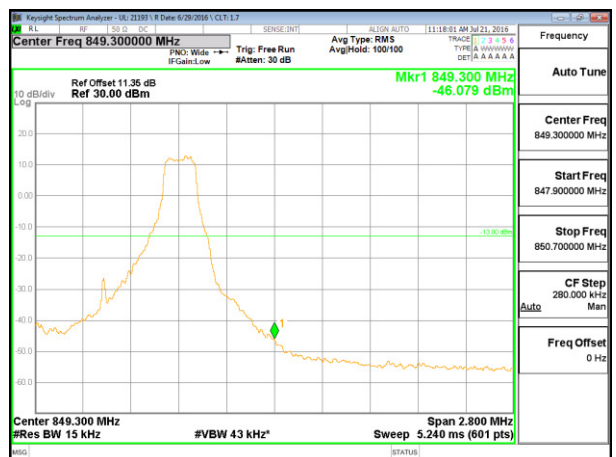

**LTE Band 26-Part 22**

LTE B26 1.4MHz QPSK Low Channel 1RB

LTE B26 1.4MHz QPSK High Channel 1RB

LTE B26 1.4MHz QPSK Low Channel FRB

LTE B26 1.4MHz QPSK High Channel FRB

LTE B26 1.4MHz 16QAM Low Channel 1RB

LTE B26 1.4MHz 16QAM High Channel 1RB

LTE B26 1.4MHz 16QAM Low Channel FRB

LTE B26 1.4MHz 16QAM High Channel FRB

LTE B26 3MHz QPSK Low Channel 1RB

LTE B26 3MHz QPSK High Channel 1RB

LTE B26 3MHz QPSK Low Channel FRB