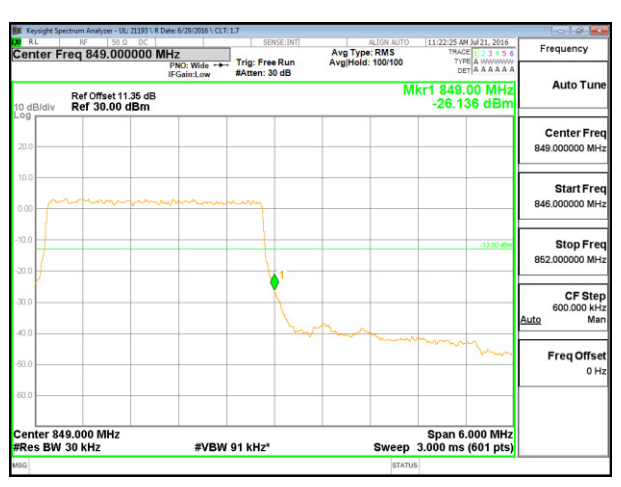

LTE B26 1.4MHz 16QAM High Channel 1RB

LTE B26 1.4MHz 16QAM Low Channel FRB

LTE B26 1.4MHz 16QAM High Channel FRB

LTE B26 3MHz QPSK Low Channel 1RB

LTE B26 3MHz QPSK High Channel 1RB

LTE B26 3MHz QPSK Low Channel FRB

LTE B26 3MHz QPSK High Channel FRB

LTE B26 3MHz 16QAM Low Channel 1RB

LTE B26 3MHz 16QAM High Channel 1RB

LTE B26 3MHz 16QAM Low Channel FRB

LTE B26 3MHz 16QAM High Channel FRB

LTE B26 5MHz QPSK Low Channel 1RB

LTE B26 5MHz QPSK High Channel 1RB

LTE B26 5MHz QPSK Low Channel FRB

LTE B26 5MHz QPSK High Channel FRB

LTE B26 5MHz 16QAM Low Channel 1RB

LTE B26 5MHz 16QAM High Channel 1RB

LTE B26 5MHz 16QAM Low Channel FRB