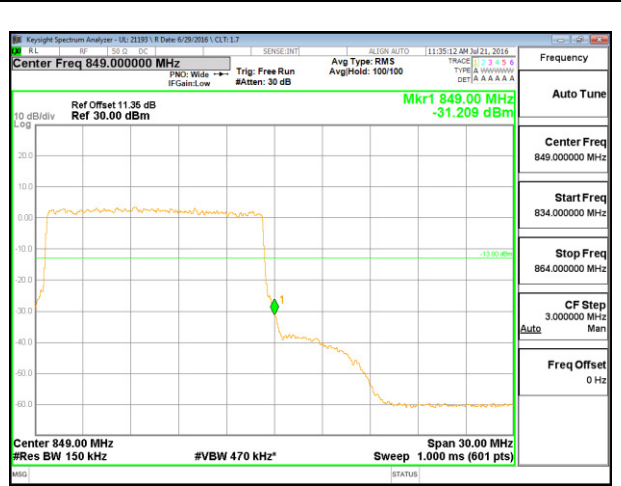

LTE B26 10MHz 16QAM High Channel 1RB

LTE B26 10MHz 16QAM Low Channel FRB

LTE B26 10MHz 16QAM High Channel FRB

LTE B26 15MHz QPSK Low Channel 1RB

LTE B26 15MHz QPSK High Channel 1RB

LTE B26 15MHz QPSK Low Channel FRB

LTE B26 15MHz QPSK High Channel FRB

LTE B26 15MHz 16QAM Low Channel 1RB

LTE B26 15MHz 16QAM High Channel 1RB

LTE B26 15MHz 16QAM Low Channel FRB

LTE B26 15MHz 16QAM High Channel FRB

## 11.2. EMISSION MASK PLOTS LTE Band 7

LTE B7 5MHz QPSK Low Channel 1RB

LTE B7 5MHz QPSK High Channel 1RB

LTE B7 5MHz QPSK Low Channel FRB

LTE B7 5MHz QPSK High Channel FRB

LTE B7 5MHz QPSK Low Channel 1RB