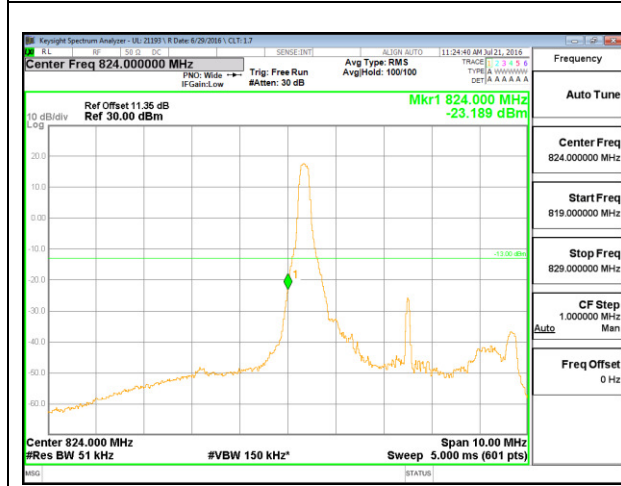

LTE B26 3MHz QPSK High Channel FRB

LTE B26 3MHz 16QAM Low Channel 1RB

LTE B26 3MHz 16QAM High Channel 1RB

LTE B26 3MHz 16QAM Low Channel FRB

LTE B26 3MHz 16QAM High Channel FRB

LTE B26 5MHz QPSK Low Channel 1RB

LTE B26 5MHz QPSK High Channel 1RB

LTE B26 5MHz QPSK Low Channel FRB

LTE B26 5MHz QPSK High Channel FRB

LTE B26 5MHz 16QAM Low Channel 1RB

LTE B26 5MHz 16QAM High Channel 1RB

LTE B26 5MHz 16QAM Low Channel FRB