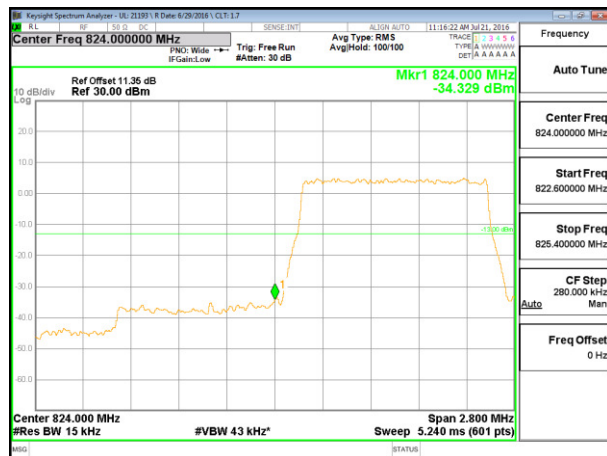

**LTE Band 26-Part 22**

LTE B26 1.4MHz QPSK Low Channel 1RB

LTE B26 1.4MHz QPSK High Channel 1RB

LTE B26 1.4MHz QPSK Low Channel FRB

LTE B26 1.4MHz QPSK High Channel FRB

LTE B26 1.4MHz 16QAM Low Channel 1RB

LTE B26 1.4MHz 16QAM High Channel 1RB

LTE B26 1.4MHz 16QAM Low Channel FRB

LTE B26 1.4MHz 16QAM High Channel FRB

LTE B26 3MHz QPSK Low Channel 1RB

LTE B26 3MHz QPSK High Channel 1RB

LTE B26 3MHz QPSK Low Channel FRB

LTE B26 3MHz QPSK High Channel FRB

LTE B26 3MHz 16QAM Low Channel 1RB

LTE B26 3MHz 16QAM High Channel 1RB

LTE B26 3MHz 16QAM Low Channel FRB

LTE B26 3MHz 16QAM High Channel FRB

LTE B26 5MHz QPSK Low Channel 1RB