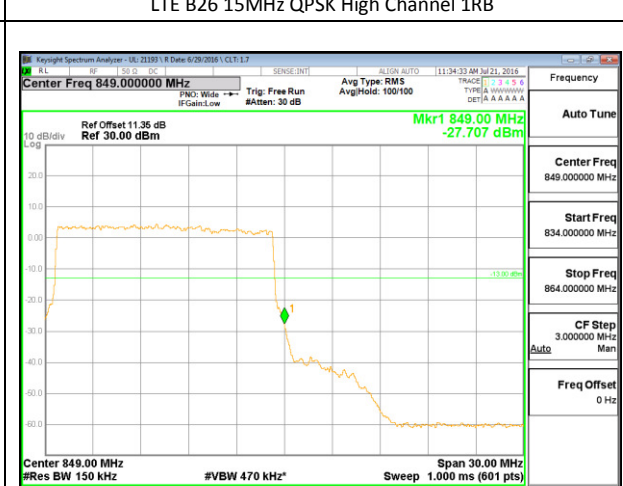

LTE B26 5MHz 16QAM High Channel FRB

LTE B26 10MHz QPSK Low Channel 1RB

LTE B26 10MHz QPSK High Channel 1RB

LTE B26 10MHz QPSK Low Channel FRB

LTE B26 10MHz QPSK High Channel FRB

LTE B26 10MHz 16QAM Low Channel 1RB

LTE B26 10MHz 16QAM High Channel 1RB

LTE B26 10MHz 16QAM Low Channel FRB

LTE B26 10MHz 16QAM High Channel FRB

LTE B26 15MHz QPSK Low Channel 1RB

LTE B26 15MHz QPSK High Channel 1RB

LTE B26 15MHz QPSK Low Channel FRB

LTE B26 15MHz QPSK High Channel FRB

LTE B26 15MHz 16QAM Low Channel 1RB

LTE B26 15MHz 16QAM High Channel 1RB

LTE B26 15MHz 16QAM Low Channel FRB

LTE B26 15MHz 16QAM High Channel FRB