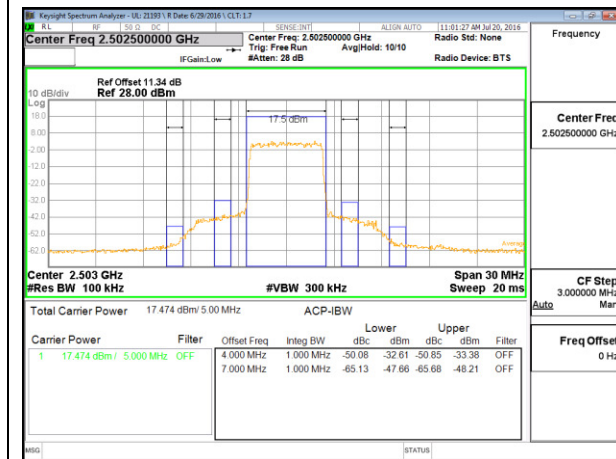

LTE B26 15MHz QPSK High Channel FRB

LTE B26 15MHz 16QAM Low Channel 1RB

LTE B26 15MHz 16QAM High Channel 1RB

LTE B26 15MHz 16QAM Low Channel FRB

LTE B26 15MHz 16QAM High Channel FRB

## 11.2. EMISSION MASK PLOTS LTE Band 7

LTE B7 5MHz QPSK Low Channel 1RB

LTE B7 5MHz QPSK High Channel 1RB

LTE B7 5MHz QPSK Low Channel FRB

LTE B7 5MHz QPSK High Channel FRB

LTE B7 5MHz QPSK Low Channel 1RB