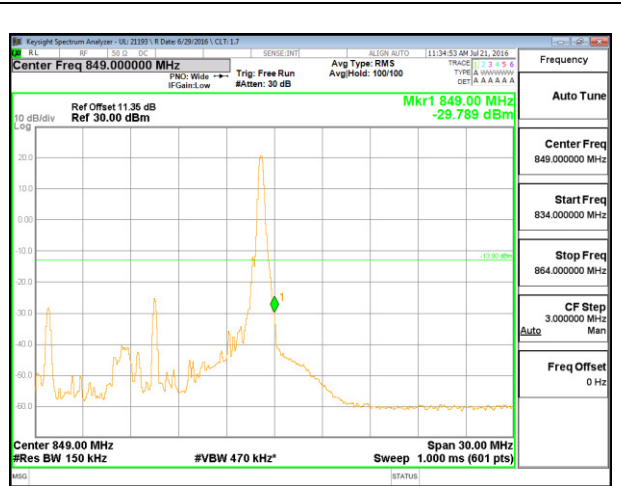

LTE B26 10MHz 16QAM High Channel 1RB

LTE B26 10MHz 16QAM Low Channel FRB

LTE B26 10MHz 16QAM High Channel FRB

LTE B26 15MHz QPSK Low Channel 1RB

LTE B26 15MHz QPSK High Channel 1RB

LTE B26 15MHz QPSK Low Channel FRB

LTE B26 15MHz QPSK High Channel FRB

LTE B26 15MHz 16QAM Low Channel 1RB

LTE B26 15MHz 16QAM High Channel 1RB

LTE B26 15MHz 16QAM Low Channel FRB

LTE B26 15MHz 16QAM High Channel FRB