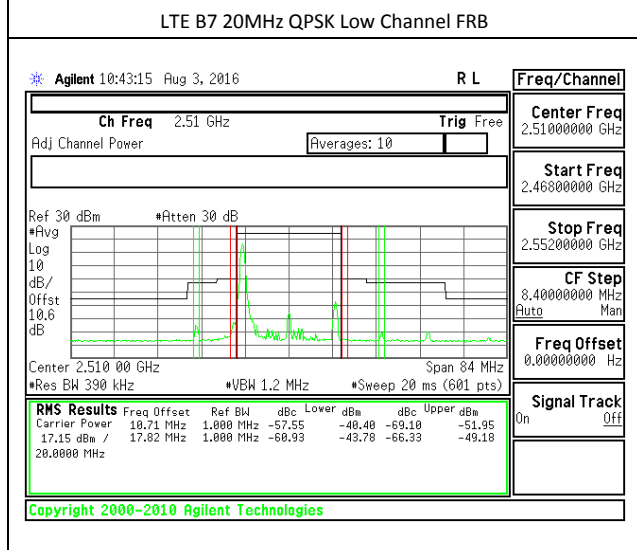

LTE B26 15MHz QPSK High Channel FRB

LTE B26 15MHz 16QAM Low Channel 1RB

LTE B26 15MHz 16QAM High Channel 1RB

LTE B26 15MHz 16QAM Low Channel FRB

LTE B26 15MHz 16QAM High Channel FRB

## 11.2. EMISSION MASK PLOTS LTE Band 7

LTE B7 5MHz QPSK Low Channel 1RB

LTE B7 5MHz QPSK High Channel 1RB

LTE B7 5MHz QPSK Low Channel FRB

LTE B7 5MHz QPSK High Channel FRB

LTE B7 5MHz QPSK Low Channel 1RB

LTE B7 5MHz QPSK High Channel 1RB

**LTE Band 26-Part 90**

LTE B26 1.4MHz QPSK Low Channel 1RB

LTE B26 1.4MHz QPSK Low Channel FRB

LTE B26 1.4MHz 16QAM Low Channel 1RB

LTE B26 1.4MHz 16QAM Low Channel FRB

LTE B26 3MHz QPSK Low Channel 1RB