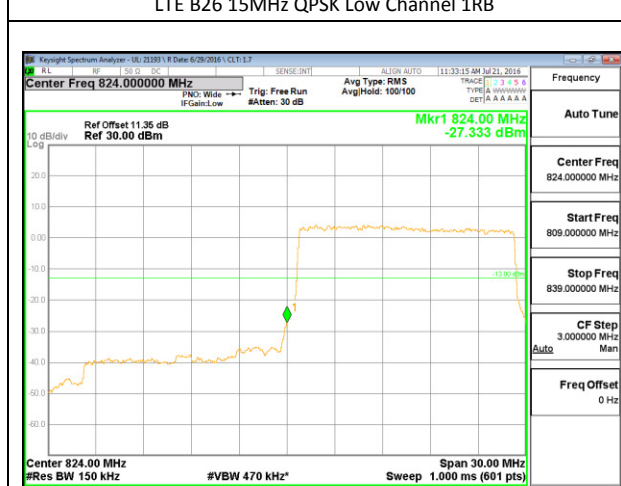

LTE B26 5MHz 16QAM High Channel FRB

LTE B26 10MHz QPSK Low Channel 1RB

LTE B26 10MHz QPSK High Channel 1RB

LTE B26 10MHz QPSK Low Channel FRB

LTE B26 10MHz QPSK High Channel FRB

LTE B26 10MHz 16QAM Low Channel 1RB

LTE B26 10MHz 16QAM High Channel 1RB

LTE B26 10MHz 16QAM Low Channel FRB

LTE B26 10MHz 16QAM High Channel FRB

LTE B26 15MHz QPSK Low Channel 1RB

LTE B26 15MHz QPSK High Channel 1RB

LTE B26 15MHz QPSK Low Channel FRB

LTE B26 15MHz QPSK High Channel FRB

LTE B26 15MHz 16QAM Low Channel 1RB

LTE B26 15MHz 16QAM High Channel 1RB

LTE B26 15MHz 16QAM Low Channel FRB

LTE B26 15MHz 16QAM High Channel FRB