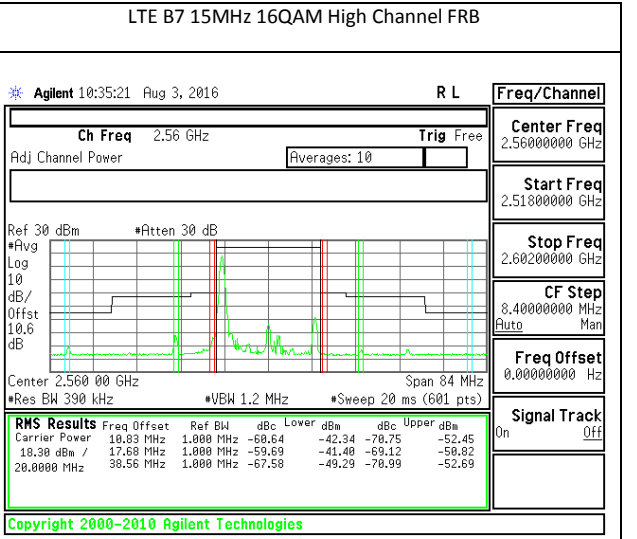

## 11.2. EMISSION MASK PLOTS LTE Band 7

LTE B7 5MHz QPSK Low Channel 1RB

LTE B7 5MHz QPSK High Channel 1RB

LTE B7 5MHz QPSK Low Channel FRB

LTE B7 5MHz QPSK High Channel FRB

LTE B7 5MHz QPSK Low Channel 1RB

LTE B7 5MHz QPSK High Channel 1RB

**LTE Band 26-Part 90**

LTE B26 1.4MHz QPSK Low Channel 1RB

LTE B26 1.4MHz QPSK Low Channel FRB

LTE B26 1.4MHz 16QAM Low Channel 1RB

LTE B26 1.4MHz 16QAM Low Channel FRB

LTE B26 3MHz QPSK Low Channel 1RB