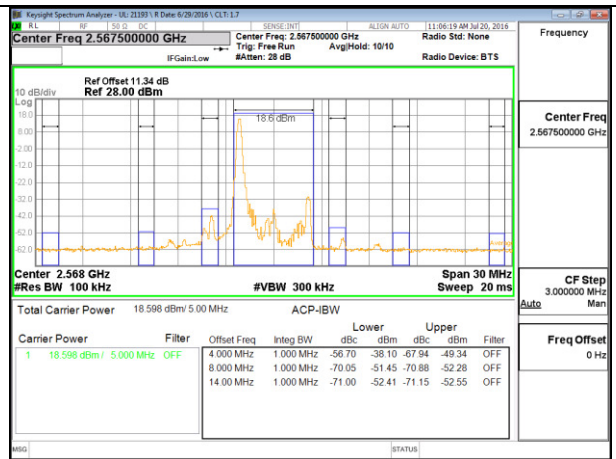

LTE B26 15MHz QPSK High Channel FRB

LTE B26 15MHz 16QAM Low Channel 1RB

LTE B26 15MHz 16QAM High Channel 1RB

LTE B26 15MHz 16QAM Low Channel FRB

LTE B26 15MHz 16QAM High Channel FRB

## 11.2. EMISSION MASK PLOTS LTE Band 7

LTE B7 5MHz QPSK Low Channel 1RB

LTE B7 5MHz QPSK High Channel 1RB

LTE B7 5MHz QPSK Low Channel FRB

LTE B7 5MHz QPSK High Channel FRB

LTE B7 5MHz QPSK Low Channel 1RB