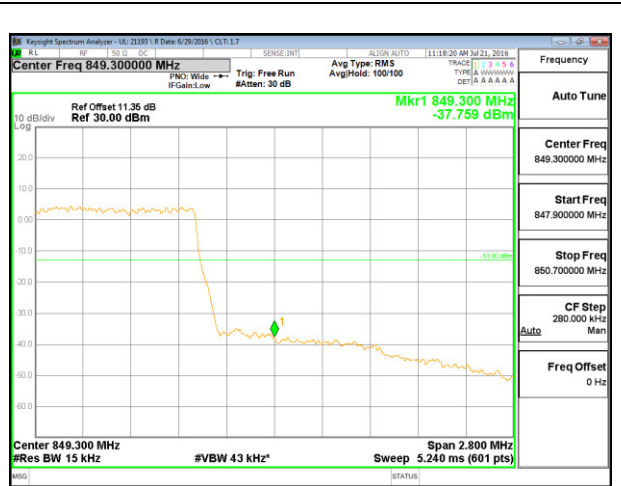

**LTE Band 26-Part 22**

LTE B26 1.4MHz QPSK Low Channel 1RB

LTE B26 1.4MHz QPSK High Channel 1RB

LTE B26 1.4MHz QPSK Low Channel FRB

LTE B26 1.4MHz QPSK High Channel FRB

LTE B26 1.4MHz 16QAM Low Channel 1RB

LTE B26 1.4MHz 16QAM High Channel 1RB

LTE B26 1.4MHz 16QAM Low Channel FRB

LTE B26 1.4MHz 16QAM High Channel FRB

LTE B26 3MHz QPSK Low Channel 1RB

LTE B26 3MHz QPSK High Channel 1RB

LTE B26 3MHz QPSK Low Channel FRB

LTE B26 3MHz QPSK High Channel FRB

LTE B26 3MHz 16QAM Low Channel 1RB

LTE B26 3MHz 16QAM High Channel 1RB

LTE B26 3MHz 16QAM Low Channel FRB

LTE B26 3MHz 16QAM High Channel FRB

LTE B26 5MHz QPSK Low Channel 1RB