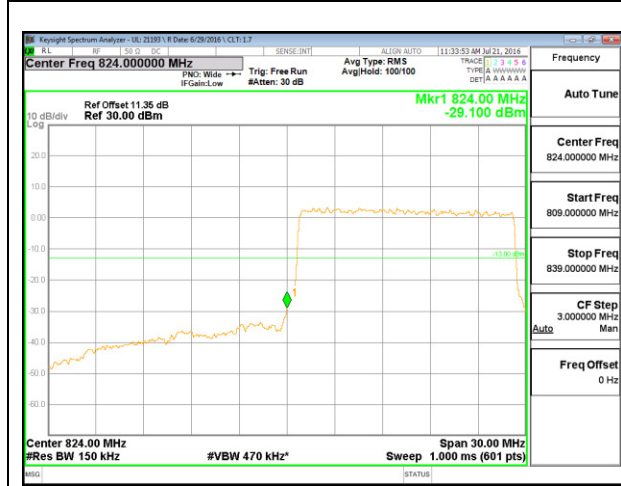

LTE B26 10MHz 16QAM High Channel 1RB

LTE B26 10MHz 16QAM Low Channel FRB

LTE B26 10MHz 16QAM High Channel FRB

LTE B26 15MHz QPSK Low Channel 1RB

LTE B26 15MHz QPSK High Channel 1RB

LTE B26 15MHz QPSK Low Channel FRB

LTE B26 15MHz QPSK High Channel FRB

LTE B26 15MHz 16QAM Low Channel 1RB

LTE B26 15MHz 16QAM High Channel 1RB

LTE B26 15MHz 16QAM Low Channel FRB

LTE B26 15MHz 16QAM High Channel FRB