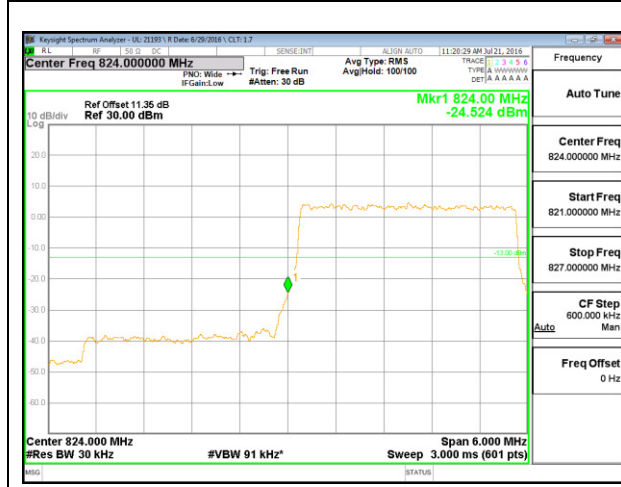

**LTE Band 26-Part 22**

LTE B26 1.4MHz QPSK Low Channel 1RB

LTE B26 1.4MHz QPSK High Channel 1RB

LTE B26 1.4MHz QPSK Low Channel FRB

LTE B26 1.4MHz QPSK High Channel FRB

LTE B26 1.4MHz 16QAM Low Channel 1RB

LTE B26 1.4MHz 16QAM High Channel 1RB

LTE B26 1.4MHz 16QAM Low Channel FRB

LTE B26 1.4MHz 16QAM High Channel FRB

LTE B26 3MHz QPSK Low Channel 1RB

LTE B26 3MHz QPSK High Channel 1RB

LTE B26 3MHz QPSK Low Channel FRB

LTE B26 3MHz QPSK High Channel FRB

LTE B26 3MHz 16QAM Low Channel 1RB

LTE B26 3MHz 16QAM High Channel 1RB

LTE B26 3MHz 16QAM Low Channel FRB

LTE B26 3MHz 16QAM High Channel FRB

LTE B26 5MHz QPSK Low Channel 1RB

LTE B26 5MHz QPSK High Channel 1RB

LTE B26 5MHz QPSK Low Channel FRB

LTE B26 5MHz QPSK High Channel FRB

LTE B26 5MHz 16QAM Low Channel 1RB

LTE B26 5MHz 16QAM High Channel 1RB

LTE B26 5MHz 16QAM Low Channel FRB