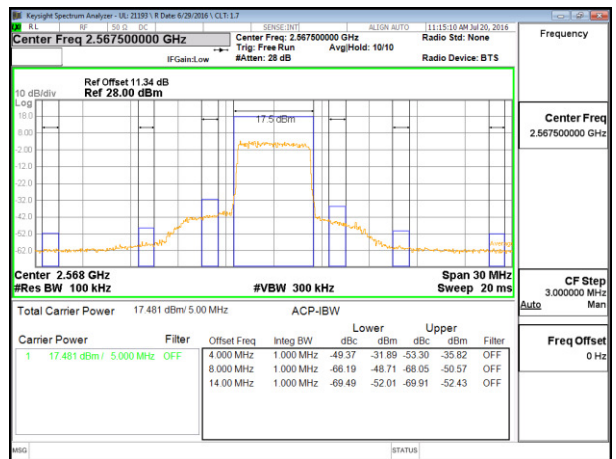

## 11.2. EMISSION MASK PLOTS LTE Band 7

LTE B7 5MHz QPSK Low Channel 1RB

LTE B7 5MHz QPSK High Channel 1RB

LTE B7 5MHz QPSK Low Channel FRB

LTE B7 5MHz QPSK High Channel FRB

LTE B7 5MHz QPSK Low Channel 1RB