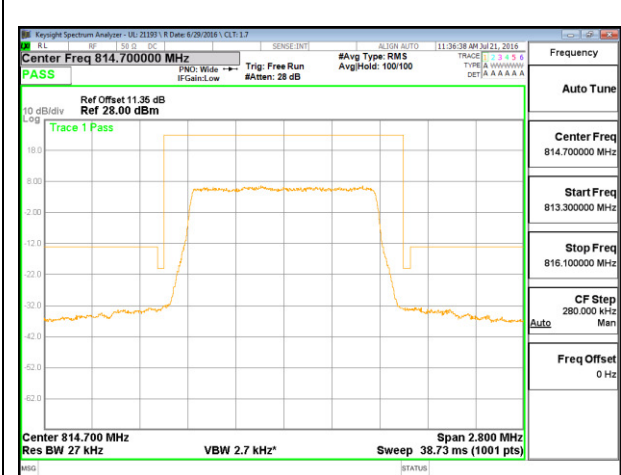

## 11.2. EMISSION MASK PLOTS LTE Band 7

LTE B7 5MHz QPSK Low Channel 1RB

LTE B7 5MHz QPSK High Channel 1RB

LTE B7 5MHz QPSK Low Channel FRB

LTE B7 5MHz QPSK High Channel FRB

LTE B7 5MHz QPSK Low Channel 1RB

LTE B7 5MHz QPSK High Channel 1RB

**LTE Band 26-Part 90**

LTE B26 1.4MHz QPSK Low Channel 1RB

LTE B26 1.4MHz QPSK Low Channel FRB

LTE B26 1.4MHz 16QAM Low Channel 1RB

LTE B26 1.4MHz 16QAM Low Channel FRB

LTE B26 3MHz QPSK Low Channel 1RB

LTE B26 3MHz QPSK Low Channel FRB