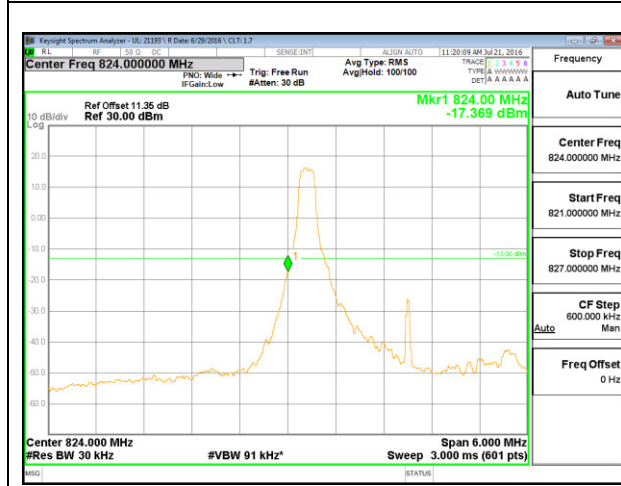

**LTE Band 26-Part 22**

LTE B26 1.4MHz QPSK Low Channel 1RB

LTE B26 1.4MHz QPSK High Channel 1RB

LTE B26 1.4MHz QPSK Low Channel FRB

LTE B26 1.4MHz QPSK High Channel FRB

LTE B26 1.4MHz 16QAM Low Channel 1RB

LTE B26 1.4MHz 16QAM High Channel 1RB

LTE B26 1.4MHz 16QAM Low Channel FRB

LTE B26 1.4MHz 16QAM High Channel FRB

LTE B26 3MHz QPSK Low Channel 1RB

LTE B26 3MHz QPSK High Channel 1RB

LTE B26 3MHz QPSK Low Channel FRB