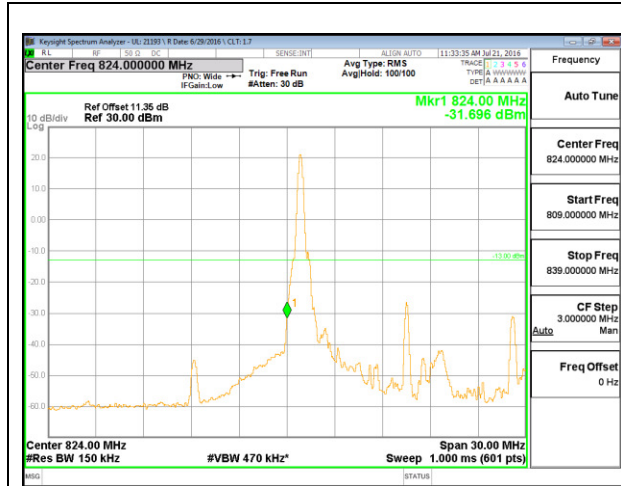

LTE B26 10MHz 16QAM High Channel 1RB

LTE B26 10MHz 16QAM Low Channel FRB

LTE B26 10MHz 16QAM High Channel FRB

LTE B26 15MHz QPSK Low Channel 1RB

LTE B26 15MHz QPSK High Channel 1RB

LTE B26 15MHz QPSK Low Channel FRB

LTE B26 15MHz QPSK High Channel FRB

LTE B26 15MHz 16QAM Low Channel 1RB

LTE B26 15MHz 16QAM High Channel 1RB

LTE B26 15MHz 16QAM Low Channel FRB

LTE B26 15MHz 16QAM High Channel FRB