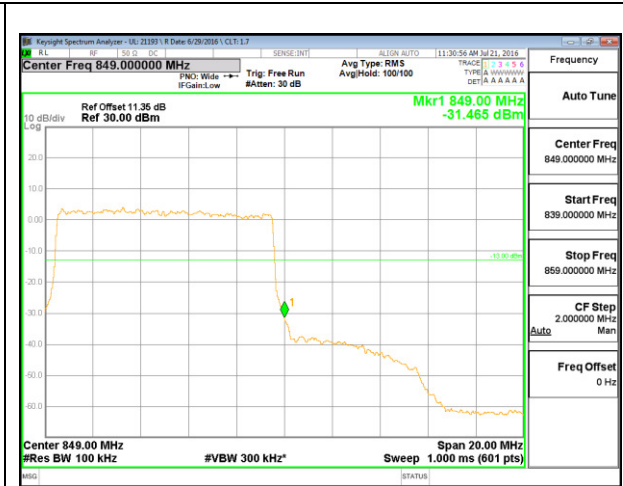

LTE B26 5MHz QPSK High Channel 1RB

LTE B26 5MHz QPSK Low Channel FRB

LTE B26 5MHz QPSK High Channel FRB

LTE B26 5MHz 16QAM Low Channel 1RB

LTE B26 5MHz 16QAM High Channel 1RB

LTE B26 5MHz 16QAM Low Channel FRB

LTE B26 5MHz 16QAM High Channel FRB

LTE B26 10MHz QPSK Low Channel 1RB

LTE B26 10MHz QPSK High Channel 1RB

LTE B26 10MHz QPSK Low Channel FRB

LTE B26 10MHz QPSK High Channel FRB

LTE B26 10MHz 16QAM Low Channel 1RB

LTE B26 10MHz 16QAM High Channel 1RB

LTE B26 10MHz 16QAM Low Channel FRB

LTE B26 10MHz 16QAM High Channel FRB

LTE B26 15MHz QPSK Low Channel 1RB

LTE B26 15MHz QPSK High Channel 1RB

LTE B26 15MHz QPSK Low Channel FRB