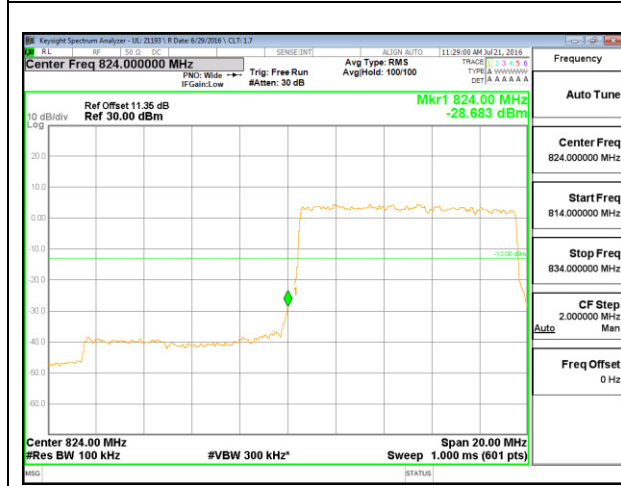

LTE B26 3MHz QPSK High Channel FRB

LTE B26 3MHz 16QAM Low Channel 1RB

LTE B26 3MHz 16QAM High Channel 1RB

LTE B26 3MHz 16QAM Low Channel FRB

LTE B26 3MHz 16QAM High Channel FRB

LTE B26 5MHz QPSK Low Channel 1RB

LTE B26 5MHz QPSK High Channel 1RB

LTE B26 5MHz QPSK Low Channel FRB

LTE B26 5MHz QPSK High Channel FRB

LTE B26 5MHz 16QAM Low Channel 1RB

LTE B26 5MHz 16QAM High Channel 1RB

LTE B26 5MHz 16QAM Low Channel FRB

LTE B26 5MHz 16QAM High Channel FRB

LTE B26 10MHz QPSK Low Channel 1RB

LTE B26 10MHz QPSK High Channel 1RB

LTE B26 10MHz QPSK Low Channel FRB

LTE B26 10MHz QPSK High Channel FRB

LTE B26 10MHz 16QAM Low Channel 1RB