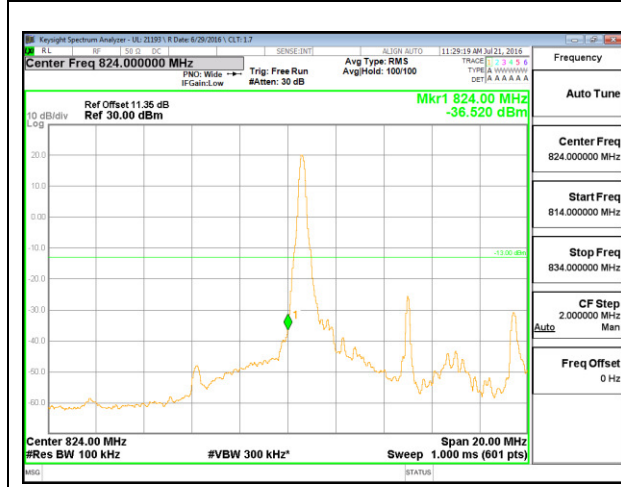

LTE B26 5MHz QPSK High Channel 1RB

LTE B26 5MHz QPSK Low Channel FRB

LTE B26 5MHz QPSK High Channel FRB

LTE B26 5MHz 16QAM Low Channel 1RB

LTE B26 5MHz 16QAM High Channel 1RB

LTE B26 5MHz 16QAM Low Channel FRB

LTE B26 5MHz 16QAM High Channel FRB

LTE B26 10MHz QPSK Low Channel 1RB

LTE B26 10MHz QPSK High Channel 1RB

LTE B26 10MHz QPSK Low Channel FRB

LTE B26 10MHz QPSK High Channel FRB

LTE B26 10MHz 16QAM Low Channel 1RB

LTE B26 10MHz 16QAM High Channel 1RB

LTE B26 10MHz 16QAM Low Channel FRB

LTE B26 10MHz 16QAM High Channel FRB

LTE B26 15MHz QPSK Low Channel 1RB

LTE B26 15MHz QPSK High Channel 1RB

LTE B26 15MHz QPSK Low Channel FRB