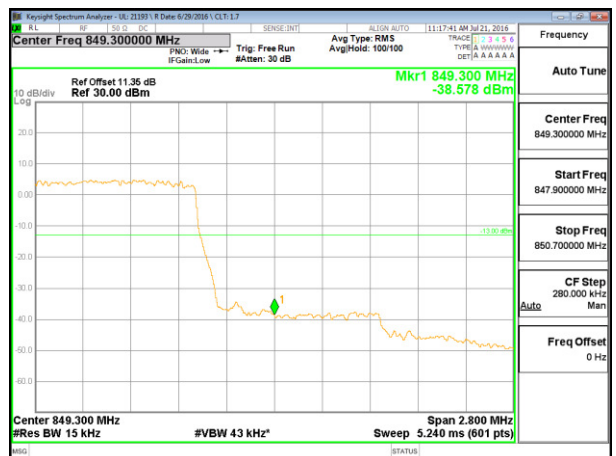

**LTE Band 26-Part 22**

LTE B26 1.4MHz QPSK Low Channel 1RB

LTE B26 1.4MHz QPSK High Channel 1RB

LTE B26 1.4MHz QPSK Low Channel FRB

LTE B26 1.4MHz QPSK High Channel FRB

LTE B26 1.4MHz 16QAM Low Channel 1RB

LTE B26 1.4MHz 16QAM High Channel 1RB

LTE B26 1.4MHz 16QAM Low Channel FRB

LTE B26 1.4MHz 16QAM High Channel FRB

LTE B26 3MHz QPSK Low Channel 1RB

LTE B26 3MHz QPSK High Channel 1RB

LTE B26 3MHz QPSK Low Channel FRB

LTE B26 3MHz QPSK High Channel FRB

LTE B26 3MHz 16QAM Low Channel 1RB

LTE B26 3MHz 16QAM High Channel 1RB

LTE B26 3MHz 16QAM Low Channel FRB

LTE B26 3MHz 16QAM High Channel FRB

LTE B26 5MHz QPSK Low Channel 1RB