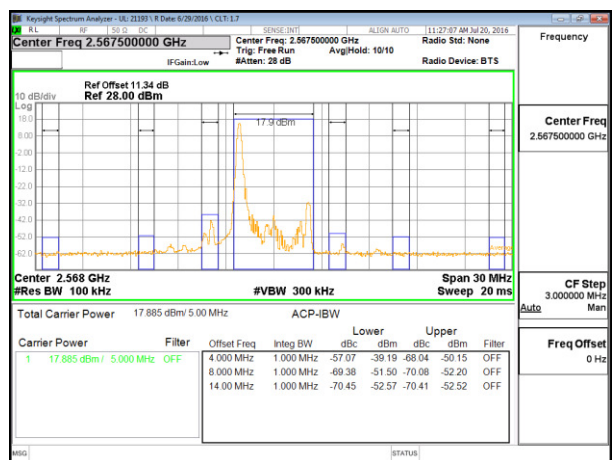

## 11.2. EMISSION MASK PLOTS LTE Band 7

LTE B7 5MHz QPSK Low Channel 1RB

LTE B7 5MHz QPSK High Channel 1RB

LTE B7 5MHz QPSK Low Channel FRB

LTE B7 5MHz QPSK High Channel FRB

LTE B7 5MHz QPSK Low Channel 1RB