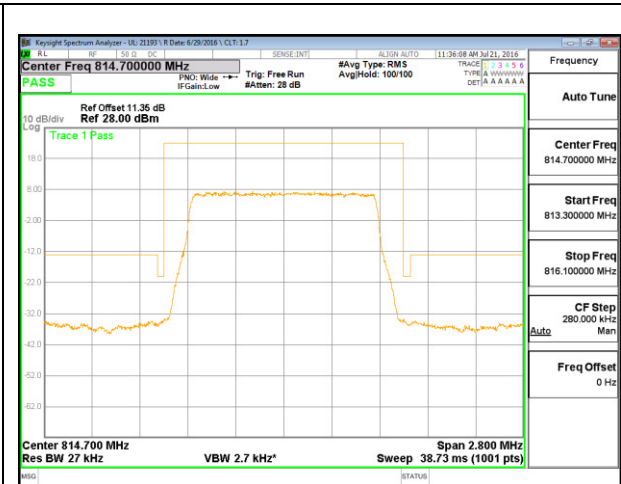

## 11.2. EMISSION MASK PLOTS LTE Band 7

LTE B7 5MHz QPSK Low Channel 1RB

LTE B7 5MHz QPSK High Channel 1RB

LTE B7 5MHz QPSK Low Channel FRB

LTE B7 5MHz QPSK High Channel FRB

LTE B7 5MHz QPSK Low Channel 1RB

LTE B7 5MHz QPSK High Channel 1RB

**LTE Band 26-Part 90**

LTE B26 1.4MHz QPSK Low Channel 1RB

LTE B26 1.4MHz QPSK Low Channel FRB

LTE B26 1.4MHz 16QAM Low Channel 1RB

LTE B26 1.4MHz 16QAM Low Channel FRB

LTE B26 3MHz QPSK Low Channel 1RB

LTE B26 3MHz QPSK Low Channel FRB