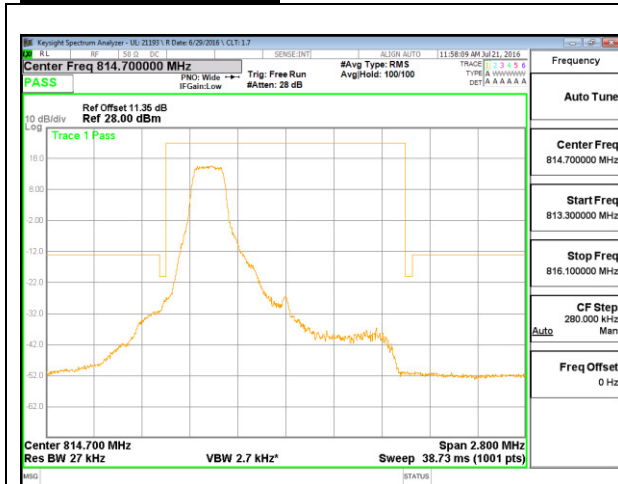

## 11.2. EMISSION MASK PLOTS LTE Band 7

LTE B7 5MHz QPSK Low Channel 1RB

LTE B7 5MHz QPSK High Channel 1RB

LTE B7 5MHz QPSK Low Channel FRB

LTE B7 5MHz QPSK High Channel FRB

LTE B7 5MHz QPSK Low Channel 1RB

LTE B7 5MHz QPSK High Channel 1RB

**LTE Band 26-Part 90**

LTE B26 1.4MHz QPSK Low Channel 1RB

LTE B26 1.4MHz QPSK Low Channel FRB

LTE B26 1.4MHz 16QAM Low Channel 1RB

LTE B26 1.4MHz 16QAM Low Channel FRB

LTE B26 3MHz QPSK Low Channel 1RB

LTE B26 3MHz QPSK Low Channel FRB