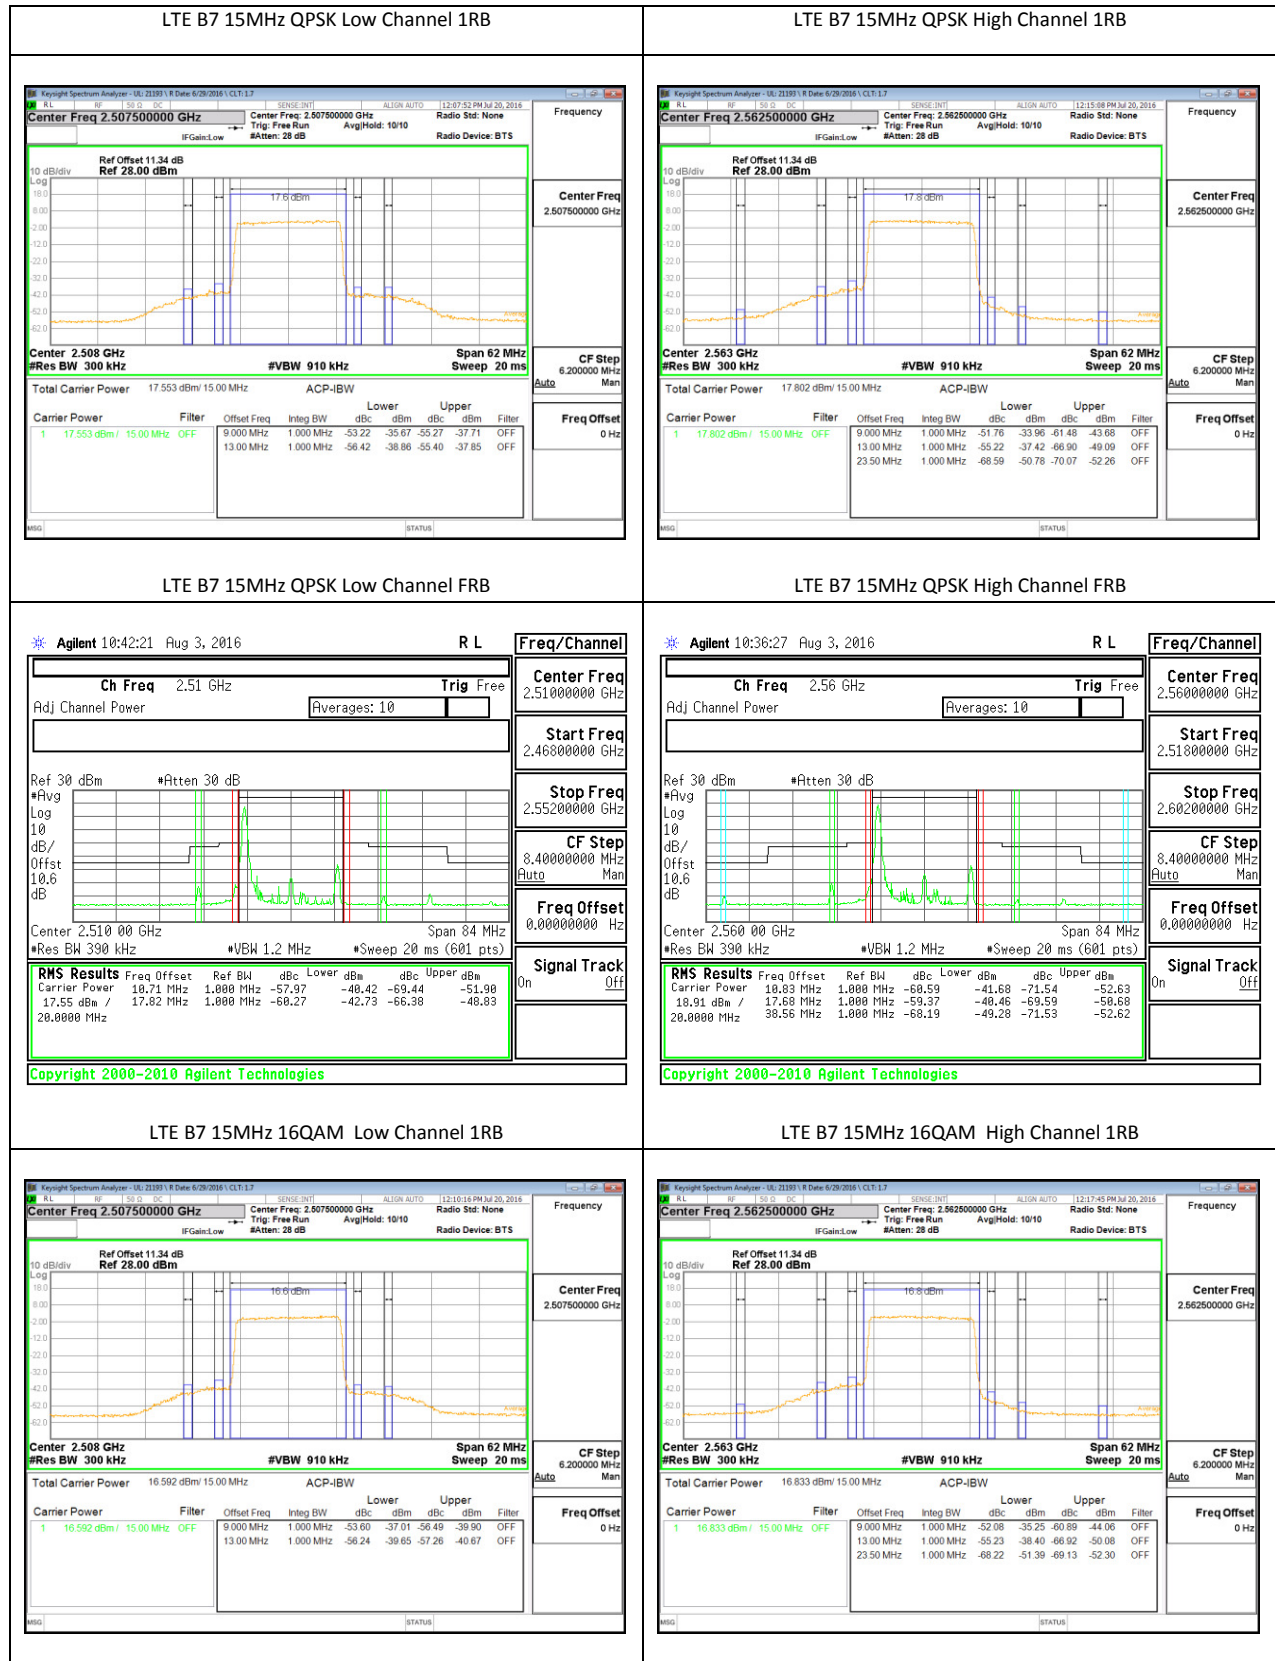

LTE B26 10MHz 16QAM High Channel 1RB

LTE B26 10MHz 16QAM Low Channel FRB

LTE B26 10MHz 16QAM High Channel FRB

LTE B26 15MHz QPSK Low Channel 1RB

LTE B26 15MHz QPSK High Channel 1RB

LTE B26 15MHz QPSK Low Channel FRB

LTE B26 15MHz QPSK High Channel FRB

LTE B26 15MHz 16QAM Low Channel 1RB

LTE B26 15MHz 16QAM High Channel 1RB

LTE B26 15MHz 16QAM Low Channel FRB

LTE B26 15MHz 16QAM High Channel FRB

## 11.2. EMISSION MASK PLOTS LTE Band 7

LTE B7 5MHz QPSK Low Channel 1RB

LTE B7 5MHz QPSK High Channel 1RB

LTE B7 5MHz QPSK Low Channel FRB

LTE B7 5MHz QPSK High Channel FRB

LTE B7 5MHz QPSK Low Channel 1RB

LTE B7 5MHz QPSK High Channel 1RB

**LTE Band 26-Part 90**

LTE B26 1.4MHz QPSK Low Channel 1RB

LTE B26 1.4MHz QPSK Low Channel FRB

LTE B26 1.4MHz 16QAM Low Channel 1RB

LTE B26 1.4MHz 16QAM Low Channel FRB

LTE B26 3MHz QPSK Low Channel 1RB