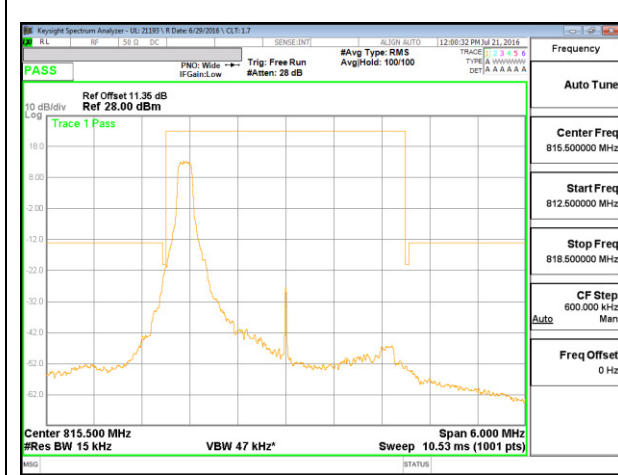

## 11.2. EMISSION MASK PLOTS LTE Band 7

LTE B7 5MHz QPSK Low Channel 1RB

LTE B7 5MHz QPSK High Channel 1RB

LTE B7 5MHz QPSK Low Channel FRB

LTE B7 5MHz QPSK High Channel FRB

LTE B7 5MHz QPSK Low Channel 1RB

LTE B7 5MHz QPSK High Channel 1RB

**LTE Band 26-Part 90**

LTE B26 1.4MHz QPSK Low Channel 1RB

LTE B26 1.4MHz QPSK Low Channel FRB

LTE B26 1.4MHz 16QAM Low Channel 1RB

LTE B26 1.4MHz 16QAM Low Channel FRB

LTE B26 3MHz QPSK Low Channel 1RB

LTE B26 3MHz QPSK Low Channel FRB