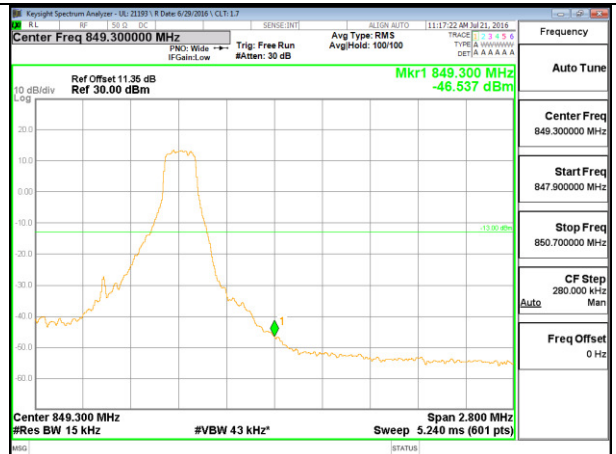

**LTE Band 26-Part 22**

LTE B26 1.4MHz QPSK Low Channel 1RB

LTE B26 1.4MHz QPSK High Channel 1RB

LTE B26 1.4MHz QPSK Low Channel FRB

LTE B26 1.4MHz QPSK High Channel FRB

LTE B26 1.4MHz 16QAM Low Channel 1RB

LTE B26 1.4MHz 16QAM High Channel 1RB

LTE B26 1.4MHz 16QAM Low Channel FRB

LTE B26 1.4MHz 16QAM High Channel FRB

LTE B26 3MHz QPSK Low Channel 1RB

LTE B26 3MHz QPSK High Channel 1RB

LTE B26 3MHz QPSK Low Channel FRB