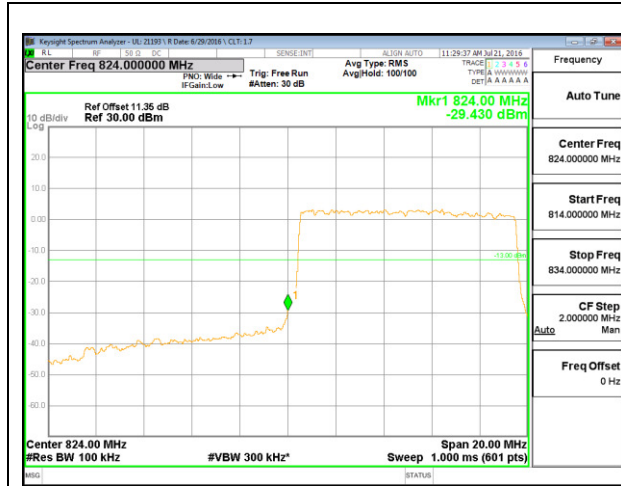

LTE B26 5MHz QPSK High Channel 1RB

LTE B26 5MHz QPSK Low Channel FRB

LTE B26 5MHz QPSK High Channel FRB

LTE B26 5MHz 16QAM Low Channel 1RB

LTE B26 5MHz 16QAM High Channel 1RB

LTE B26 5MHz 16QAM Low Channel FRB

LTE B26 5MHz 16QAM High Channel FRB

LTE B26 10MHz QPSK Low Channel 1RB

LTE B26 10MHz QPSK High Channel 1RB

LTE B26 10MHz QPSK Low Channel FRB

LTE B26 10MHz QPSK High Channel FRB

LTE B26 10MHz 16QAM Low Channel 1RB

LTE B26 10MHz 16QAM High Channel 1RB

LTE B26 10MHz 16QAM Low Channel FRB

LTE B26 10MHz 16QAM High Channel FRB

LTE B26 15MHz QPSK Low Channel 1RB

LTE B26 15MHz QPSK High Channel 1RB

LTE B26 15MHz QPSK Low Channel FRB