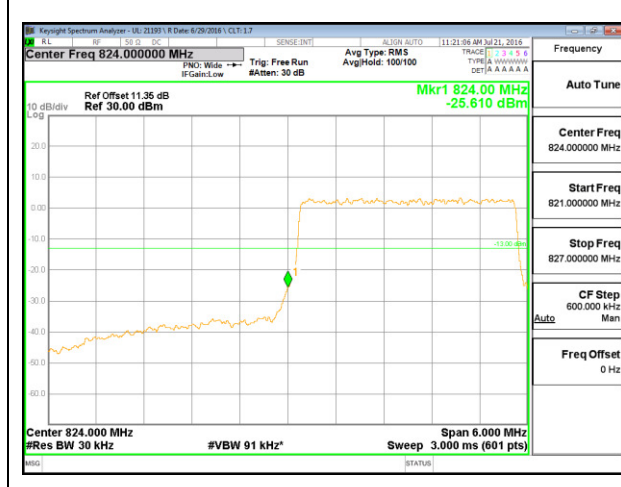

**LTE Band 26-Part 22**

LTE B26 1.4MHz QPSK Low Channel 1RB

LTE B26 1.4MHz QPSK High Channel 1RB

LTE B26 1.4MHz QPSK Low Channel FRB

LTE B26 1.4MHz QPSK High Channel FRB

LTE B26 1.4MHz 16QAM Low Channel 1RB

LTE B26 1.4MHz 16QAM High Channel 1RB

LTE B26 1.4MHz 16QAM Low Channel FRB

LTE B26 1.4MHz 16QAM High Channel FRB

LTE B26 3MHz QPSK Low Channel 1RB

LTE B26 3MHz QPSK High Channel 1RB

LTE B26 3MHz QPSK Low Channel FRB

LTE B26 3MHz QPSK High Channel FRB

LTE B26 3MHz 16QAM Low Channel 1RB

LTE B26 3MHz 16QAM High Channel 1RB

LTE B26 3MHz 16QAM Low Channel FRB

LTE B26 3MHz 16QAM High Channel FRB

LTE B26 5MHz QPSK Low Channel 1RB

LTE B26 5MHz QPSK High Channel 1RB

LTE B26 5MHz QPSK Low Channel FRB

LTE B26 5MHz QPSK High Channel FRB

LTE B26 5MHz 16QAM Low Channel 1RB

LTE B26 5MHz 16QAM High Channel 1RB

LTE B26 5MHz 16QAM Low Channel FRB