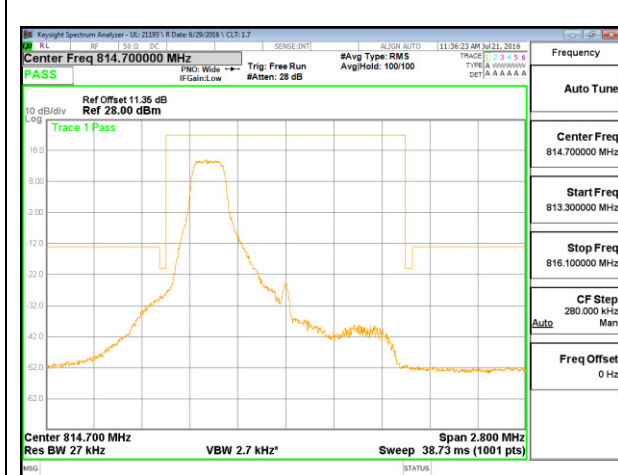

## 11.2. EMISSION MASK PLOTS LTE Band 7

LTE B7 5MHz QPSK Low Channel 1RB

LTE B7 5MHz QPSK High Channel 1RB

LTE B7 5MHz QPSK Low Channel FRB

LTE B7 5MHz QPSK High Channel FRB

LTE B7 5MHz QPSK Low Channel 1RB

LTE B7 5MHz QPSK High Channel 1RB

**LTE Band 26-Part 90**

LTE B26 1.4MHz QPSK Low Channel 1RB

LTE B26 1.4MHz QPSK Low Channel FRB

LTE B26 1.4MHz 16QAM Low Channel 1RB

LTE B26 1.4MHz 16QAM Low Channel FRB

LTE B26 3MHz QPSK Low Channel 1RB

LTE B26 3MHz QPSK Low Channel FRB