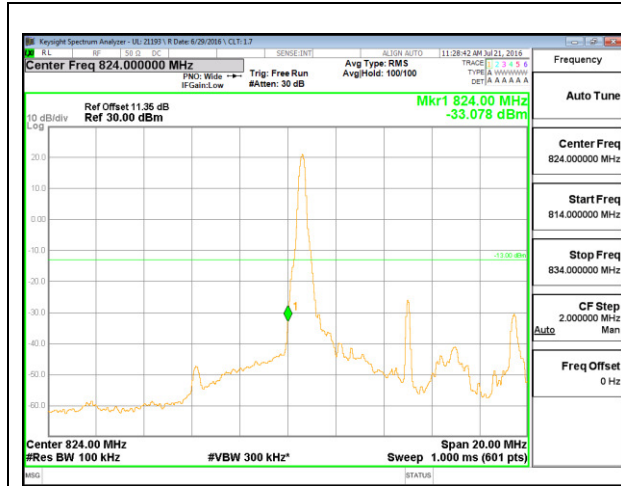

LTE B26 3MHz QPSK High Channel FRB

LTE B26 3MHz 16QAM Low Channel 1RB

LTE B26 3MHz 16QAM High Channel 1RB

LTE B26 3MHz 16QAM Low Channel FRB

LTE B26 3MHz 16QAM High Channel FRB

LTE B26 5MHz QPSK Low Channel 1RB

LTE B26 5MHz QPSK High Channel 1RB

LTE B26 5MHz QPSK Low Channel FRB

LTE B26 5MHz QPSK High Channel FRB

LTE B26 5MHz 16QAM Low Channel 1RB

LTE B26 5MHz 16QAM High Channel 1RB

LTE B26 5MHz 16QAM Low Channel FRB

LTE B26 5MHz 16QAM High Channel FRB

LTE B26 10MHz QPSK Low Channel 1RB

LTE B26 10MHz QPSK High Channel 1RB

LTE B26 10MHz QPSK Low Channel FRB

LTE B26 10MHz QPSK High Channel FRB

LTE B26 10MHz 16QAM Low Channel 1RB