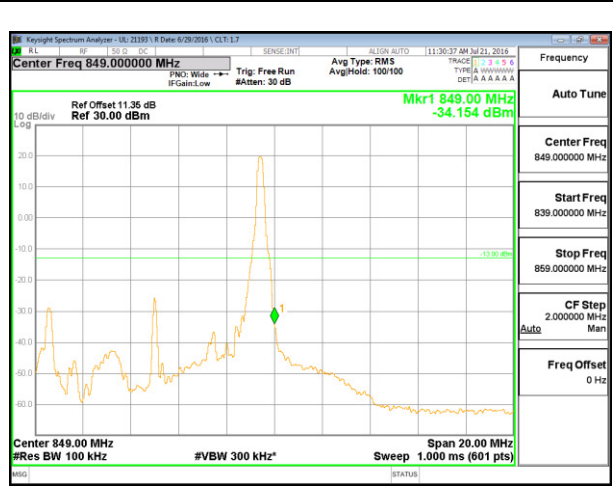

LTE B26 5MHz 16QAM High Channel FRB

LTE B26 10MHz QPSK Low Channel 1RB

LTE B26 10MHz QPSK High Channel 1RB

LTE B26 10MHz QPSK Low Channel FRB

LTE B26 10MHz QPSK High Channel FRB

LTE B26 10MHz 16QAM Low Channel 1RB

LTE B26 10MHz 16QAM High Channel 1RB

LTE B26 10MHz 16QAM Low Channel FRB

LTE B26 10MHz 16QAM High Channel FRB

LTE B26 15MHz QPSK Low Channel 1RB

LTE B26 15MHz QPSK High Channel 1RB

LTE B26 15MHz QPSK Low Channel FRB