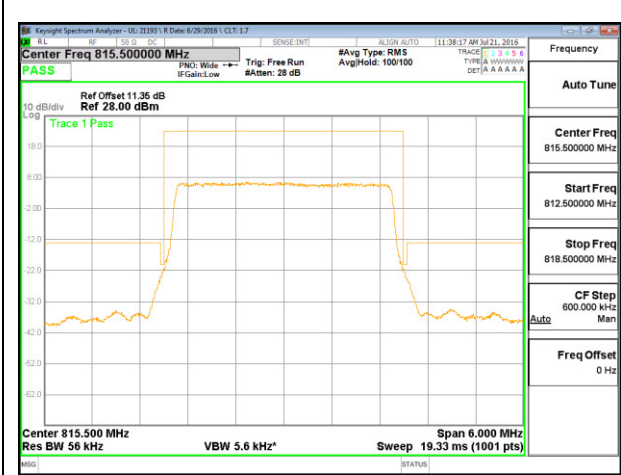

## 11.2. EMISSION MASK PLOTS LTE Band 7

LTE B7 5MHz QPSK Low Channel 1RB

LTE B7 5MHz QPSK High Channel 1RB

LTE B7 5MHz QPSK Low Channel FRB

LTE B7 5MHz QPSK High Channel FRB

LTE B7 5MHz QPSK Low Channel 1RB

LTE B7 5MHz QPSK High Channel 1RB

**LTE Band 26-Part 90**

LTE B26 1.4MHz QPSK Low Channel 1RB

LTE B26 1.4MHz QPSK Low Channel FRB

LTE B26 1.4MHz 16QAM Low Channel 1RB

LTE B26 1.4MHz 16QAM Low Channel FRB

LTE B26 3MHz QPSK Low Channel 1RB