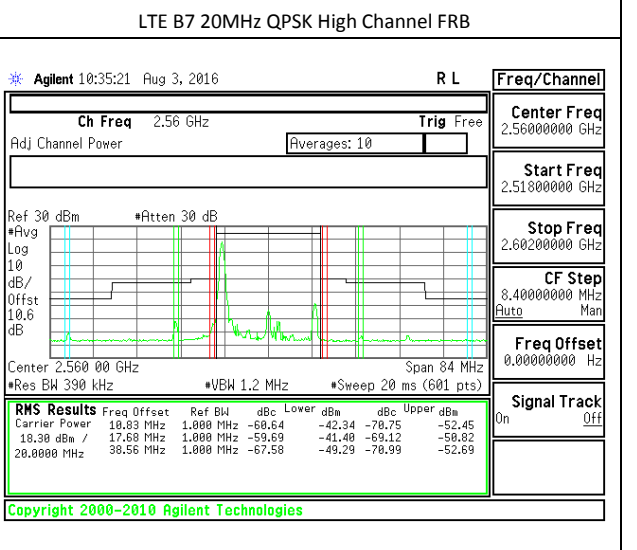

## 11.2. EMISSION MASK PLOTS LTE Band 7

LTE B7 5MHz QPSK Low Channel 1RB

LTE B7 5MHz QPSK High Channel 1RB

LTE B7 5MHz QPSK Low Channel FRB

LTE B7 5MHz QPSK High Channel FRB

LTE B7 5MHz QPSK Low Channel 1RB

LTE B7 5MHz QPSK High Channel 1RB

**LTE Band 26-Part 90**

LTE B26 1.4MHz QPSK Low Channel 1RB

LTE B26 1.4MHz QPSK Low Channel FRB

LTE B26 1.4MHz 16QAM Low Channel 1RB

LTE B26 1.4MHz 16QAM Low Channel FRB

LTE B26 3MHz QPSK Low Channel 1RB