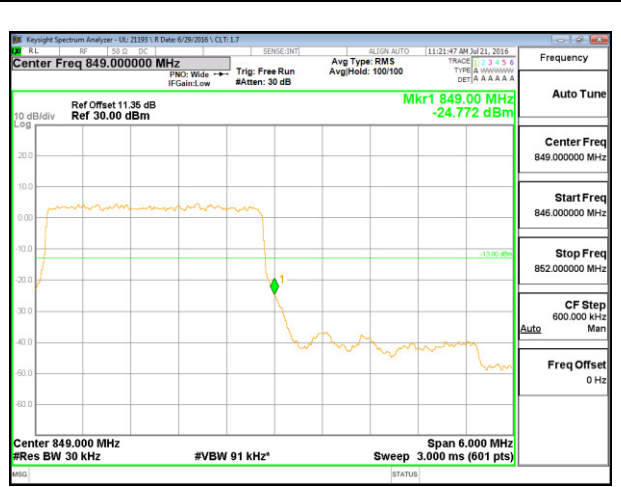

**LTE Band 26-Part 22**

LTE B26 1.4MHz QPSK Low Channel 1RB

LTE B26 1.4MHz QPSK High Channel 1RB

LTE B26 1.4MHz QPSK Low Channel FRB

LTE B26 1.4MHz QPSK High Channel FRB

LTE B26 1.4MHz 16QAM Low Channel 1RB

LTE B26 1.4MHz 16QAM High Channel 1RB

LTE B26 1.4MHz 16QAM Low Channel FRB

LTE B26 1.4MHz 16QAM High Channel FRB

LTE B26 3MHz QPSK Low Channel 1RB

LTE B26 3MHz QPSK High Channel 1RB

LTE B26 3MHz QPSK Low Channel FRB

LTE B26 3MHz QPSK High Channel FRB

LTE B26 3MHz 16QAM Low Channel 1RB

LTE B26 3MHz 16QAM High Channel 1RB

LTE B26 3MHz 16QAM Low Channel FRB

LTE B26 3MHz 16QAM High Channel FRB

LTE B26 5MHz QPSK Low Channel 1RB

LTE B26 5MHz QPSK High Channel 1RB

LTE B26 5MHz QPSK Low Channel FRB

LTE B26 5MHz QPSK High Channel FRB

LTE B26 5MHz 16QAM Low Channel 1RB

LTE B26 5MHz 16QAM High Channel 1RB

LTE B26 5MHz 16QAM Low Channel FRB