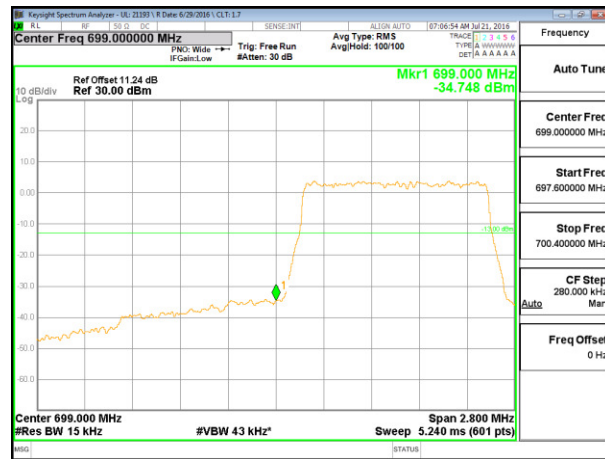

LTE Band 12

LTE B12 1.4MHz QPSK Low Channel 1RB

LTE B12 1.4MHz QPSK High Channel 1RB

LTE B12 1.4MHz QPSK Low Channel FRB

LTE B12 1.4MHz QPSK High Channel FRB

LTE B12 1.4MHz 16QAM Low Channel 1RB

LTE B12 1.4MHz 16QAM High Channel 1RB

LTE B12 1.4MHz 16QAM Low Channel FRB

LTE B12 1.4MHz 16QAM High Channel FRB

LTE B12 3MHz QPSK Low Channel 1RB

LTE B12 3MHz QPSK High Channel 1RB

LTE Band 13

LTE B13 5MHz QPSK Low Channel 1RB

LTE B13 5MHz QPSK High Channel 1RB