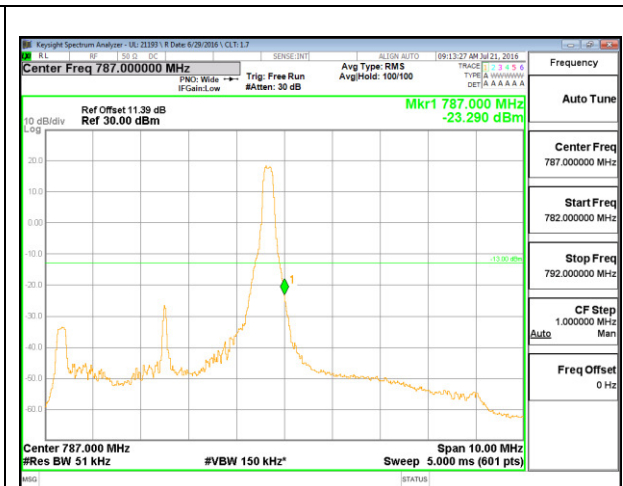

LTE B12 1.4MHz 16QAM Low Channel FRB

LTE B12 1.4MHz 16QAM High Channel FRB

LTE B12 3MHz QPSK Low Channel 1RB

LTE B12 3MHz QPSK High Channel 1RB

LTE Band 13

LTE B13 5MHz QPSK Low Channel 1RB

LTE B13 5MHz QPSK High Channel 1RB

LTE B13 5MHz QPSK Low Channel FRB

LTE B13 5MHz QPSK High Channel FRB

LTE B13 5MHz QPSK Low Channel 1RB

LTE B13 5MHz QPSK High Channel 1RB

LTE Band 17

LTE B17 5MHz QPSK Low Channel 1RB

LTE B17 5MHz QPSK High Channel 1RB