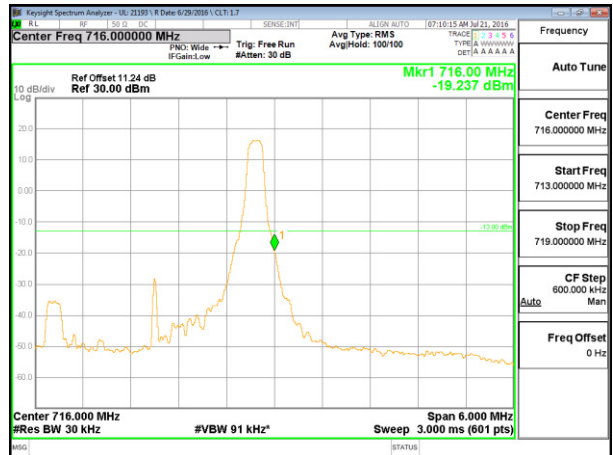

LTE Band 12

LTE B12 1.4MHz QPSK Low Channel 1RB

LTE B12 1.4MHz QPSK High Channel 1RB

LTE B12 1.4MHz QPSK Low Channel FRB

LTE B12 1.4MHz QPSK High Channel FRB

LTE B12 1.4MHz 16QAM Low Channel 1RB

LTE B12 1.4MHz 16QAM High Channel 1RB

LTE B12 1.4MHz 16QAM Low Channel FRB

LTE B12 1.4MHz 16QAM High Channel FRB

LTE B12 3MHz QPSK Low Channel 1RB

LTE B12 3MHz QPSK High Channel 1RB

LTE Band 13

LTE B13 5MHz QPSK Low Channel 1RB

LTE B13 5MHz QPSK High Channel 1RB