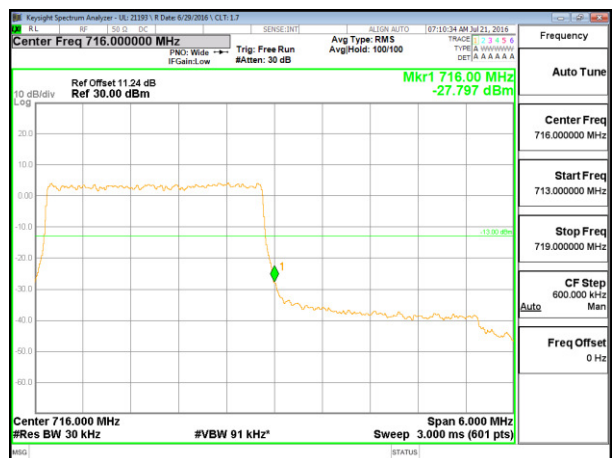

LTE B12 1.4MHz 16QAM Low Channel FRB

LTE B12 1.4MHz 16QAM High Channel FRB

LTE B12 3MHz QPSK Low Channel 1RB

LTE B12 3MHz QPSK High Channel 1RB

LTE Band 13

LTE B13 5MHz QPSK Low Channel 1RB

LTE B13 5MHz QPSK High Channel 1RB

LTE B13 5MHz QPSK Low Channel FRB

LTE B13 5MHz QPSK High Channel FRB

LTE B13 5MHz QPSK Low Channel 1RB

LTE B13 5MHz QPSK High Channel 1RB

LTE Band 17

LTE B17 5MHz QPSK Low Channel 1RB

LTE B17 5MHz QPSK High Channel 1RB