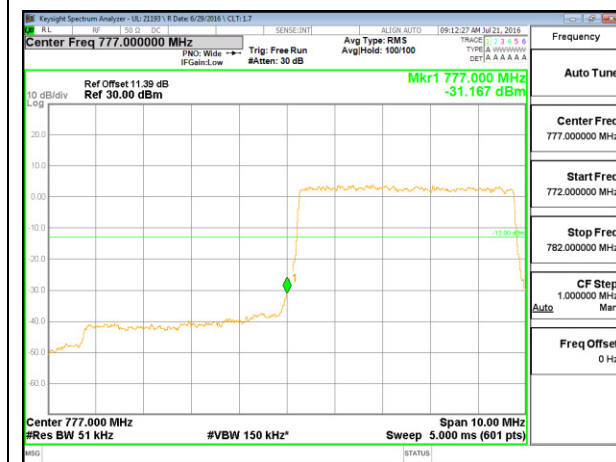

LTE Band 12

LTE B12 1.4MHz QPSK Low Channel 1RB

LTE B12 1.4MHz QPSK High Channel 1RB

LTE B12 1.4MHz QPSK Low Channel FRB

LTE B12 1.4MHz QPSK High Channel FRB

LTE B12 1.4MHz 16QAM Low Channel 1RB

LTE B12 1.4MHz 16QAM High Channel 1RB

LTE B12 1.4MHz 16QAM Low Channel FRB

LTE B12 1.4MHz 16QAM High Channel FRB

LTE B12 3MHz QPSK Low Channel 1RB

LTE B12 3MHz QPSK High Channel 1RB

LTE Band 13

LTE B13 5MHz QPSK Low Channel 1RB

LTE B13 5MHz QPSK High Channel 1RB

LTE B13 5MHz QPSK Low Channel FRB

LTE B13 5MHz QPSK High Channel FRB

LTE B13 5MHz QPSK Low Channel 1RB

LTE B13 5MHz QPSK High Channel 1RB

LTE Band 17

LTE B17 5MHz QPSK Low Channel 1RB

LTE B17 5MHz QPSK High Channel 1RB