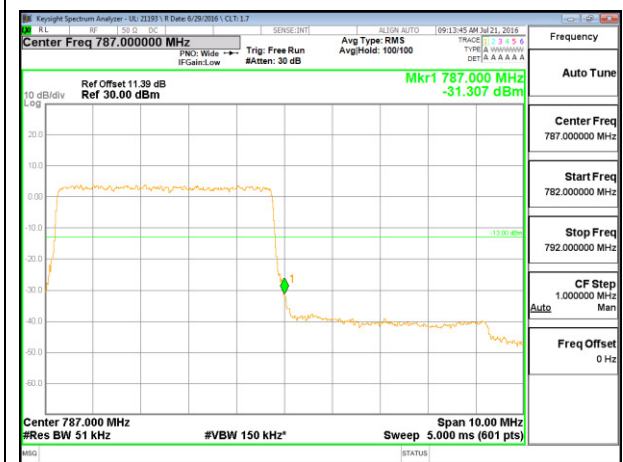

LTE B12 1.4MHz 16QAM Low Channel FRB

LTE B12 1.4MHz 16QAM High Channel FRB

LTE B12 3MHz QPSK Low Channel 1RB

LTE B12 3MHz QPSK High Channel 1RB

LTE Band 13

LTE B13 5MHz QPSK Low Channel 1RB

LTE B13 5MHz QPSK High Channel 1RB

LTE B13 5MHz QPSK Low Channel FRB

LTE B13 5MHz QPSK High Channel FRB

LTE B13 5MHz QPSK Low Channel 1RB

LTE B13 5MHz QPSK High Channel 1RB

LTE Band 17

LTE B17 5MHz QPSK Low Channel 1RB

LTE B17 5MHz QPSK High Channel 1RB