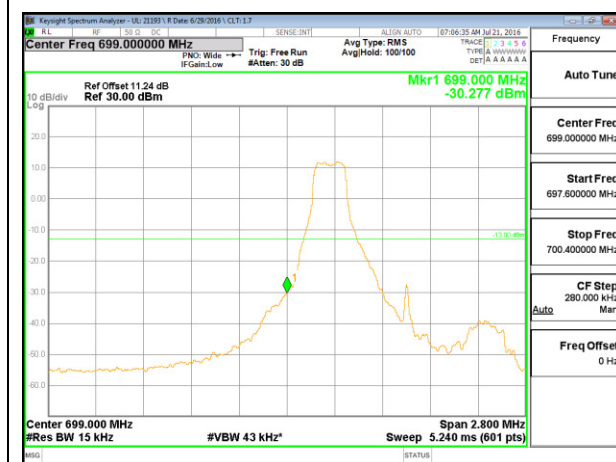

LTE Band 12

LTE B12 1.4MHz QPSK Low Channel 1RB

LTE B12 1.4MHz QPSK High Channel 1RB

LTE B12 1.4MHz QPSK Low Channel FRB

LTE B12 1.4MHz QPSK High Channel FRB

LTE B12 1.4MHz 16QAM Low Channel 1RB

LTE B12 1.4MHz 16QAM High Channel 1RB

LTE B12 1.4MHz 16QAM Low Channel FRB

LTE B12 1.4MHz 16QAM High Channel FRB

LTE B12 3MHz QPSK Low Channel 1RB

LTE B12 3MHz QPSK High Channel 1RB

LTE Band 13

LTE B13 5MHz QPSK Low Channel 1RB

LTE B13 5MHz QPSK High Channel 1RB