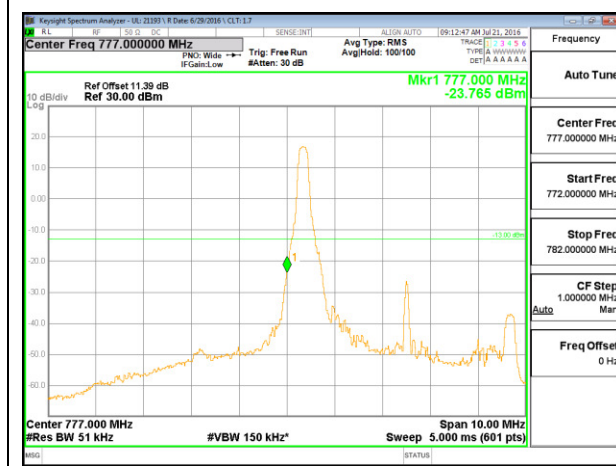

LTE Band 12

LTE B12 1.4MHz QPSK Low Channel 1RB

LTE B12 1.4MHz QPSK High Channel 1RB

LTE B12 1.4MHz QPSK Low Channel FRB

LTE B12 1.4MHz QPSK High Channel FRB

LTE B12 1.4MHz 16QAM Low Channel 1RB

LTE B12 1.4MHz 16QAM High Channel 1RB

LTE B12 1.4MHz 16QAM Low Channel FRB

LTE B12 1.4MHz 16QAM High Channel FRB

LTE B12 3MHz QPSK Low Channel 1RB

LTE B12 3MHz QPSK High Channel 1RB

LTE Band 13

LTE B13 5MHz QPSK Low Channel 1RB

LTE B13 5MHz QPSK High Channel 1RB

LTE B13 5MHz QPSK Low Channel FRB

LTE B13 5MHz QPSK High Channel FRB

LTE B13 5MHz QPSK Low Channel 1RB

LTE B13 5MHz QPSK High Channel 1RB

LTE Band 17

LTE B17 5MHz QPSK Low Channel 1RB

LTE B17 5MHz QPSK High Channel 1RB