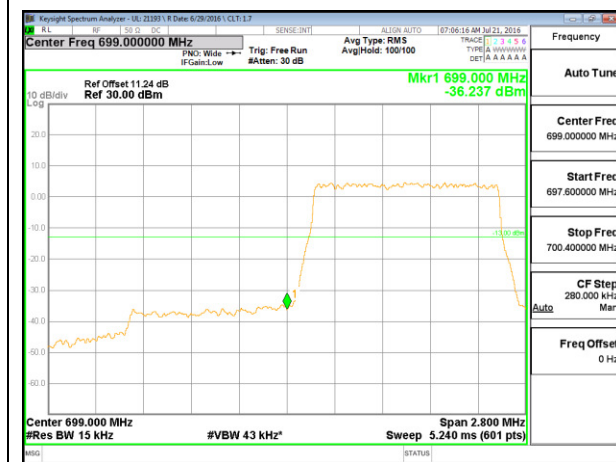

LTE Band 12

LTE B12 1.4MHz QPSK Low Channel 1RB

LTE B12 1.4MHz QPSK High Channel 1RB

LTE B12 1.4MHz QPSK Low Channel FRB

LTE B12 1.4MHz QPSK High Channel FRB

LTE B12 1.4MHz 16QAM Low Channel 1RB

LTE B12 1.4MHz 16QAM High Channel 1RB

LTE B12 1.4MHz 16QAM Low Channel FRB

LTE B12 1.4MHz 16QAM High Channel FRB

LTE B12 3MHz QPSK Low Channel 1RB

LTE B12 3MHz QPSK High Channel 1RB

LTE Band 13

LTE B13 5MHz QPSK Low Channel 1RB

LTE B13 5MHz QPSK High Channel 1RB