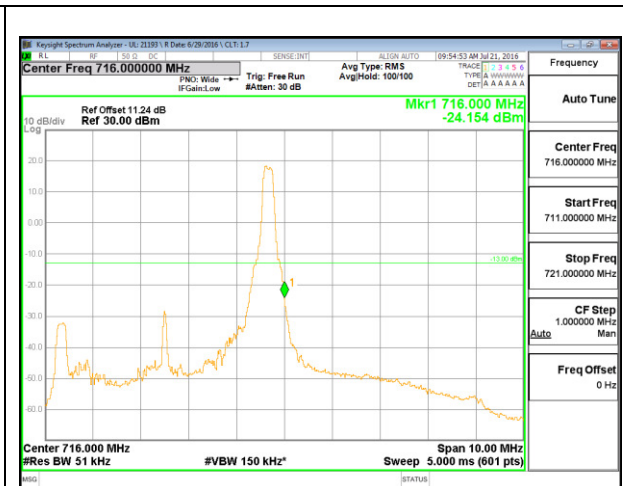

LTE B13 5MHz QPSK Low Channel FRB

LTE B13 5MHz QPSK High Channel FRB

LTE B13 5MHz QPSK Low Channel 1RB

LTE B13 5MHz QPSK High Channel 1RB

LTE Band 17

LTE B17 5MHz QPSK Low Channel 1RB

LTE B17 5MHz QPSK High Channel 1RB

LTE B17 5MHz QPSK Low Channel FRB

LTE B17 5MHz QPSK High Channel FRB

LTE B17 5MHz QPSK Low Channel 1RB

LTE B17 5MHz QPSK High Channel 1RB