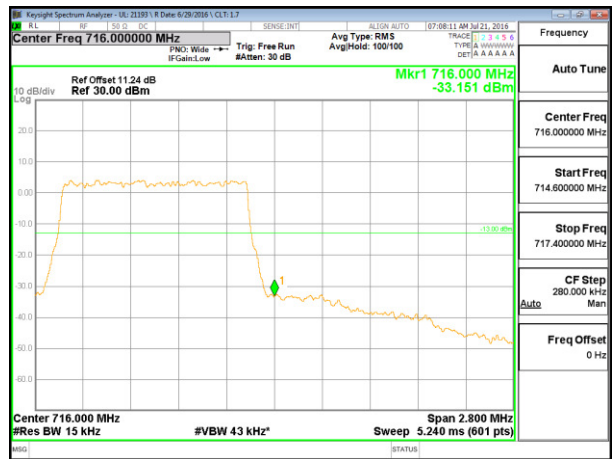

LTE Band 12

LTE B12 1.4MHz QPSK Low Channel 1RB

LTE B12 1.4MHz QPSK High Channel 1RB

LTE B12 1.4MHz QPSK Low Channel FRB

LTE B12 1.4MHz QPSK High Channel FRB

LTE B12 1.4MHz 16QAM Low Channel 1RB

LTE B12 1.4MHz 16QAM High Channel 1RB

LTE B12 1.4MHz 16QAM Low Channel FRB

LTE B12 1.4MHz 16QAM High Channel FRB

LTE B12 3MHz QPSK Low Channel 1RB

LTE B12 3MHz QPSK High Channel 1RB

LTE Band 13

LTE B13 5MHz QPSK Low Channel 1RB

LTE B13 5MHz QPSK High Channel 1RB