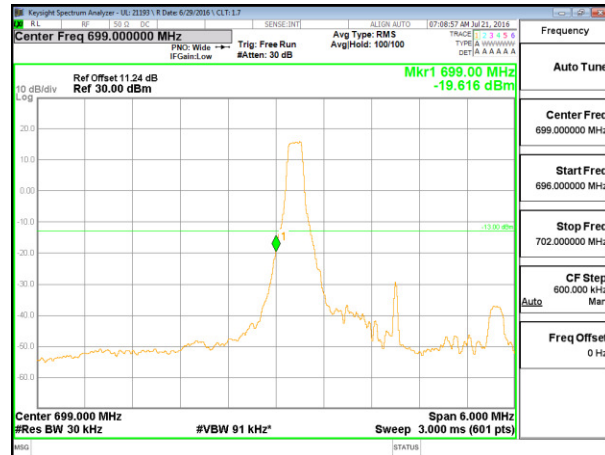

LTE Band 12

LTE B12 1.4MHz QPSK Low Channel 1RB

LTE B12 1.4MHz QPSK High Channel 1RB

LTE B12 1.4MHz QPSK Low Channel FRB

LTE B12 1.4MHz QPSK High Channel FRB

LTE B12 1.4MHz 16QAM Low Channel 1RB

LTE B12 1.4MHz 16QAM High Channel 1RB

LTE B12 1.4MHz 16QAM Low Channel FRB

LTE B12 1.4MHz 16QAM High Channel FRB

LTE B12 3MHz QPSK Low Channel 1RB

LTE B12 3MHz QPSK High Channel 1RB

LTE Band 13

LTE B13 5MHz QPSK Low Channel 1RB

LTE B13 5MHz QPSK High Channel 1RB