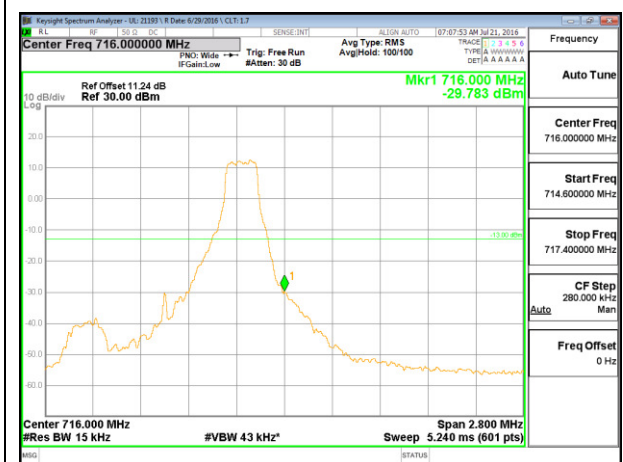

LTE Band 12

LTE B12 1.4MHz QPSK Low Channel 1RB

LTE B12 1.4MHz QPSK High Channel 1RB

LTE B12 1.4MHz QPSK Low Channel FRB

LTE B12 1.4MHz QPSK High Channel FRB

LTE B12 1.4MHz 16QAM Low Channel 1RB

LTE B12 1.4MHz 16QAM High Channel 1RB

LTE B12 1.4MHz 16QAM Low Channel FRB

LTE B12 1.4MHz 16QAM High Channel FRB

LTE B12 3MHz QPSK Low Channel 1RB

LTE B12 3MHz QPSK High Channel 1RB

LTE Band 13

LTE B13 5MHz QPSK Low Channel 1RB

LTE B13 5MHz QPSK High Channel 1RB