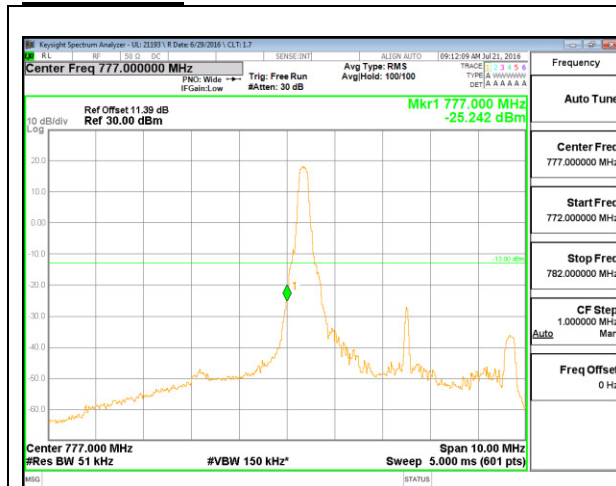

LTE Band 12

LTE B12 1.4MHz QPSK Low Channel 1RB

LTE B12 1.4MHz QPSK High Channel 1RB

LTE B12 1.4MHz QPSK Low Channel FRB

LTE B12 1.4MHz QPSK High Channel FRB

LTE B12 1.4MHz 16QAM Low Channel 1RB

LTE B12 1.4MHz 16QAM High Channel 1RB

LTE B12 1.4MHz 16QAM Low Channel FRB

LTE B12 1.4MHz 16QAM High Channel FRB

LTE B12 3MHz QPSK Low Channel 1RB

LTE B12 3MHz QPSK High Channel 1RB

LTE Band 13

LTE B13 5MHz QPSK Low Channel 1RB

LTE B13 5MHz QPSK High Channel 1RB

LTE B13 5MHz QPSK Low Channel FRB

LTE B13 5MHz QPSK High Channel FRB

LTE B13 5MHz QPSK Low Channel 1RB

LTE B13 5MHz QPSK High Channel 1RB

LTE Band 17

LTE B17 5MHz QPSK Low Channel 1RB

LTE B17 5MHz QPSK High Channel 1RB