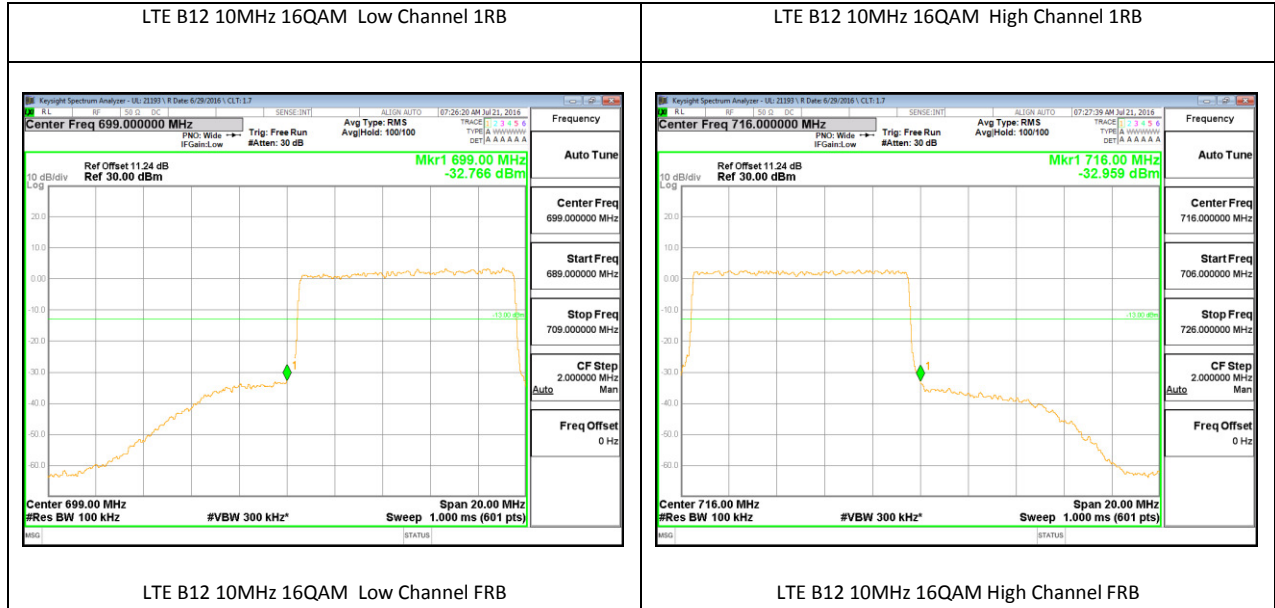

LTE Band 12

LTE B12 1.4MHz QPSK Low Channel 1RB

LTE B12 1.4MHz QPSK High Channel 1RB

LTE B12 1.4MHz QPSK Low Channel FRB

LTE B12 1.4MHz QPSK High Channel FRB

LTE B12 1.4MHz 16QAM Low Channel 1RB

LTE B12 1.4MHz 16QAM High Channel 1RB

LTE B12 1.4MHz 16QAM Low Channel FRB

LTE B12 1.4MHz 16QAM High Channel FRB

LTE B12 3MHz QPSK Low Channel 1RB

LTE B12 3MHz QPSK High Channel 1RB

LTE Band 13

LTE B13 5MHz QPSK Low Channel 1RB

LTE B13 5MHz QPSK High Channel 1RB

LTE B13 5MHz QPSK Low Channel FRB

LTE B13 5MHz QPSK High Channel FRB

LTE B13 5MHz QPSK Low Channel 1RB

LTE B13 5MHz QPSK High Channel 1RB

LTE Band 17

LTE B17 5MHz QPSK Low Channel 1RB

LTE B17 5MHz QPSK High Channel 1RB