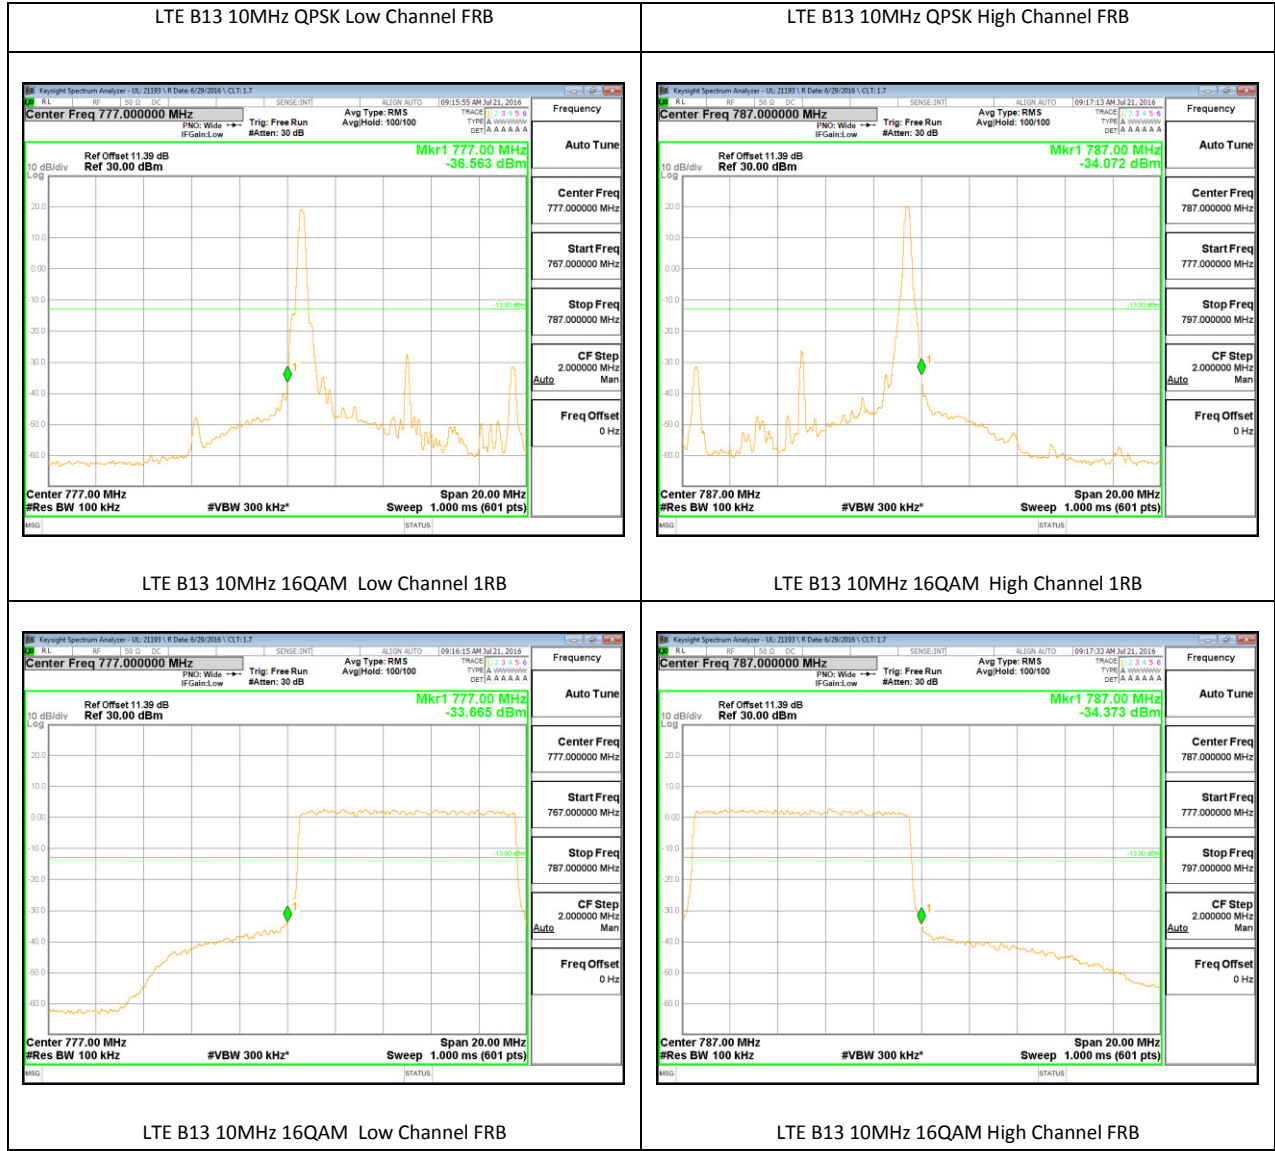

LTE Band 12

LTE B12 1.4MHz QPSK Low Channel 1RB

LTE B12 1.4MHz QPSK High Channel 1RB

LTE B12 1.4MHz QPSK Low Channel FRB

LTE B12 1.4MHz QPSK High Channel FRB

LTE B12 1.4MHz 16QAM Low Channel 1RB

LTE B12 1.4MHz 16QAM High Channel 1RB

LTE B12 1.4MHz 16QAM Low Channel FRB

LTE B12 1.4MHz 16QAM High Channel FRB

LTE B12 3MHz QPSK Low Channel 1RB

LTE B12 3MHz QPSK High Channel 1RB

LTE Band 13

LTE B13 5MHz QPSK Low Channel 1RB

LTE B13 5MHz QPSK High Channel 1RB

LTE B13 5MHz QPSK Low Channel FRB

LTE B13 5MHz QPSK High Channel FRB

LTE B13 5MHz QPSK Low Channel 1RB

LTE B13 5MHz QPSK High Channel 1RB

LTE Band 17

LTE B17 5MHz QPSK Low Channel 1RB

LTE B17 5MHz QPSK High Channel 1RB

LTE B17 5MHz QPSK Low Channel FRB

LTE B17 5MHz QPSK High Channel FRB

LTE B17 5MHz QPSK Low Channel 1RB

LTE B17 5MHz QPSK High Channel 1RB