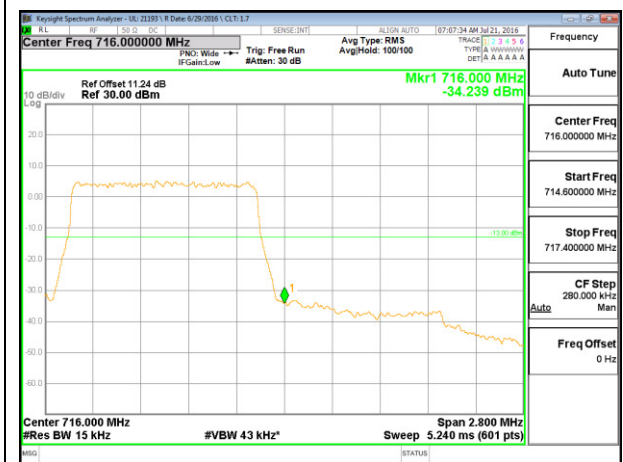

LTE Band 12

LTE B12 1.4MHz QPSK Low Channel 1RB

LTE B12 1.4MHz QPSK High Channel 1RB

LTE B12 1.4MHz QPSK Low Channel FRB

LTE B12 1.4MHz QPSK High Channel FRB

LTE B12 1.4MHz 16QAM Low Channel 1RB

LTE B12 1.4MHz 16QAM High Channel 1RB

LTE B12 1.4MHz 16QAM Low Channel FRB

LTE B12 1.4MHz 16QAM High Channel FRB

LTE B12 3MHz QPSK Low Channel 1RB

LTE B12 3MHz QPSK High Channel 1RB

LTE Band 13

LTE B13 5MHz QPSK Low Channel 1RB

LTE B13 5MHz QPSK High Channel 1RB