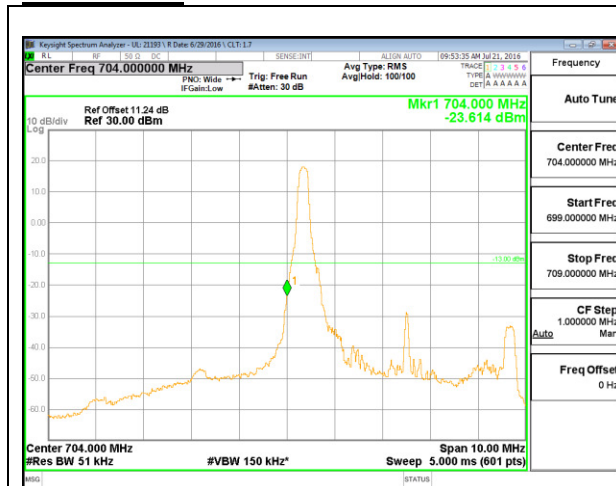

LTE B13 5MHz QPSK Low Channel FRB

LTE B13 5MHz QPSK High Channel FRB

LTE B13 5MHz QPSK Low Channel 1RB

LTE B13 5MHz QPSK High Channel 1RB

LTE Band 17

LTE B17 5MHz QPSK Low Channel 1RB

LTE B17 5MHz QPSK High Channel 1RB

LTE B17 5MHz QPSK Low Channel FRB

LTE B17 5MHz QPSK High Channel FRB

LTE B17 5MHz QPSK Low Channel 1RB

LTE B17 5MHz QPSK High Channel 1RB