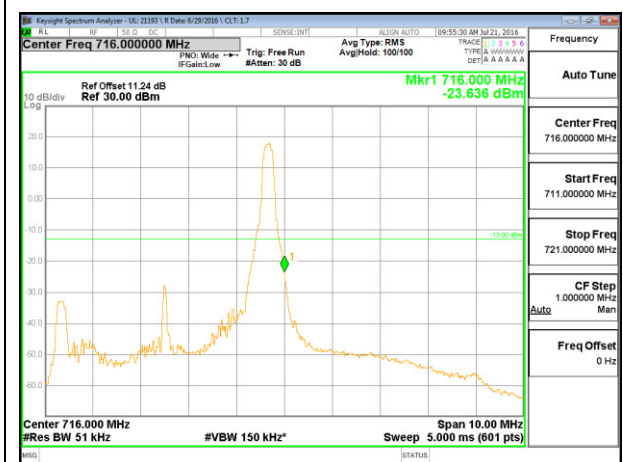

LTE B17 5MHz QPSK High Channel 1RB