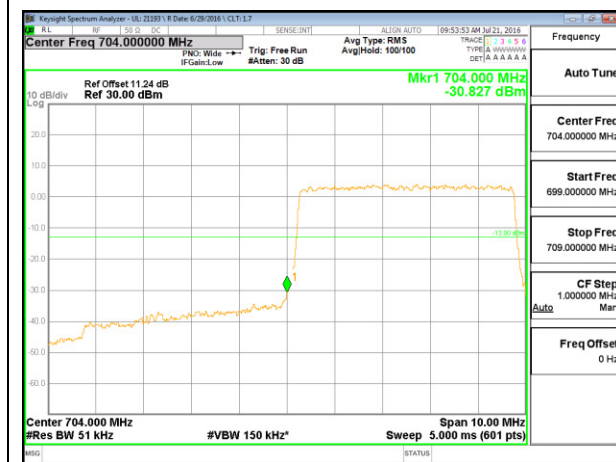

LTE B12 1.4MHz 16QAM Low Channel FRB

LTE B12 1.4MHz 16QAM High Channel FRB

LTE B12 3MHz QPSK Low Channel 1RB

LTE B12 3MHz QPSK High Channel 1RB

LTE Band 13

LTE B13 5MHz QPSK Low Channel 1RB

LTE B13 5MHz QPSK High Channel 1RB

LTE B13 5MHz QPSK Low Channel FRB

LTE B13 5MHz QPSK High Channel FRB

LTE B13 5MHz QPSK Low Channel 1RB

LTE B13 5MHz QPSK High Channel 1RB

LTE Band 17

LTE B17 5MHz QPSK Low Channel 1RB

LTE B17 5MHz QPSK High Channel 1RB

LTE B17 5MHz QPSK Low Channel FRB

LTE B17 5MHz QPSK High Channel FRB

LTE B17 5MHz QPSK Low Channel 1RB

LTE B17 5MHz QPSK High Channel 1RB