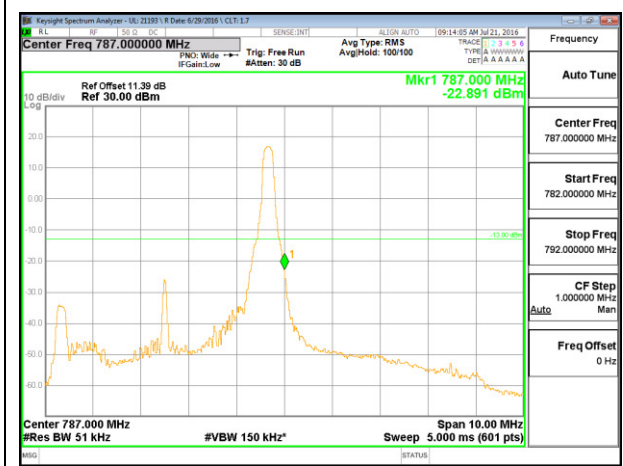

LTE B12 1.4MHz 16QAM Low Channel FRB

LTE B12 1.4MHz 16QAM High Channel FRB

LTE B12 3MHz QPSK Low Channel 1RB

LTE B12 3MHz QPSK High Channel 1RB

LTE Band 13

LTE B13 5MHz QPSK Low Channel 1RB

LTE B13 5MHz QPSK High Channel 1RB

LTE B13 5MHz QPSK Low Channel FRB

LTE B13 5MHz QPSK High Channel FRB

LTE B13 5MHz QPSK Low Channel 1RB

LTE B13 5MHz QPSK High Channel 1RB

LTE Band 17

LTE B17 5MHz QPSK Low Channel 1RB

LTE B17 5MHz QPSK High Channel 1RB