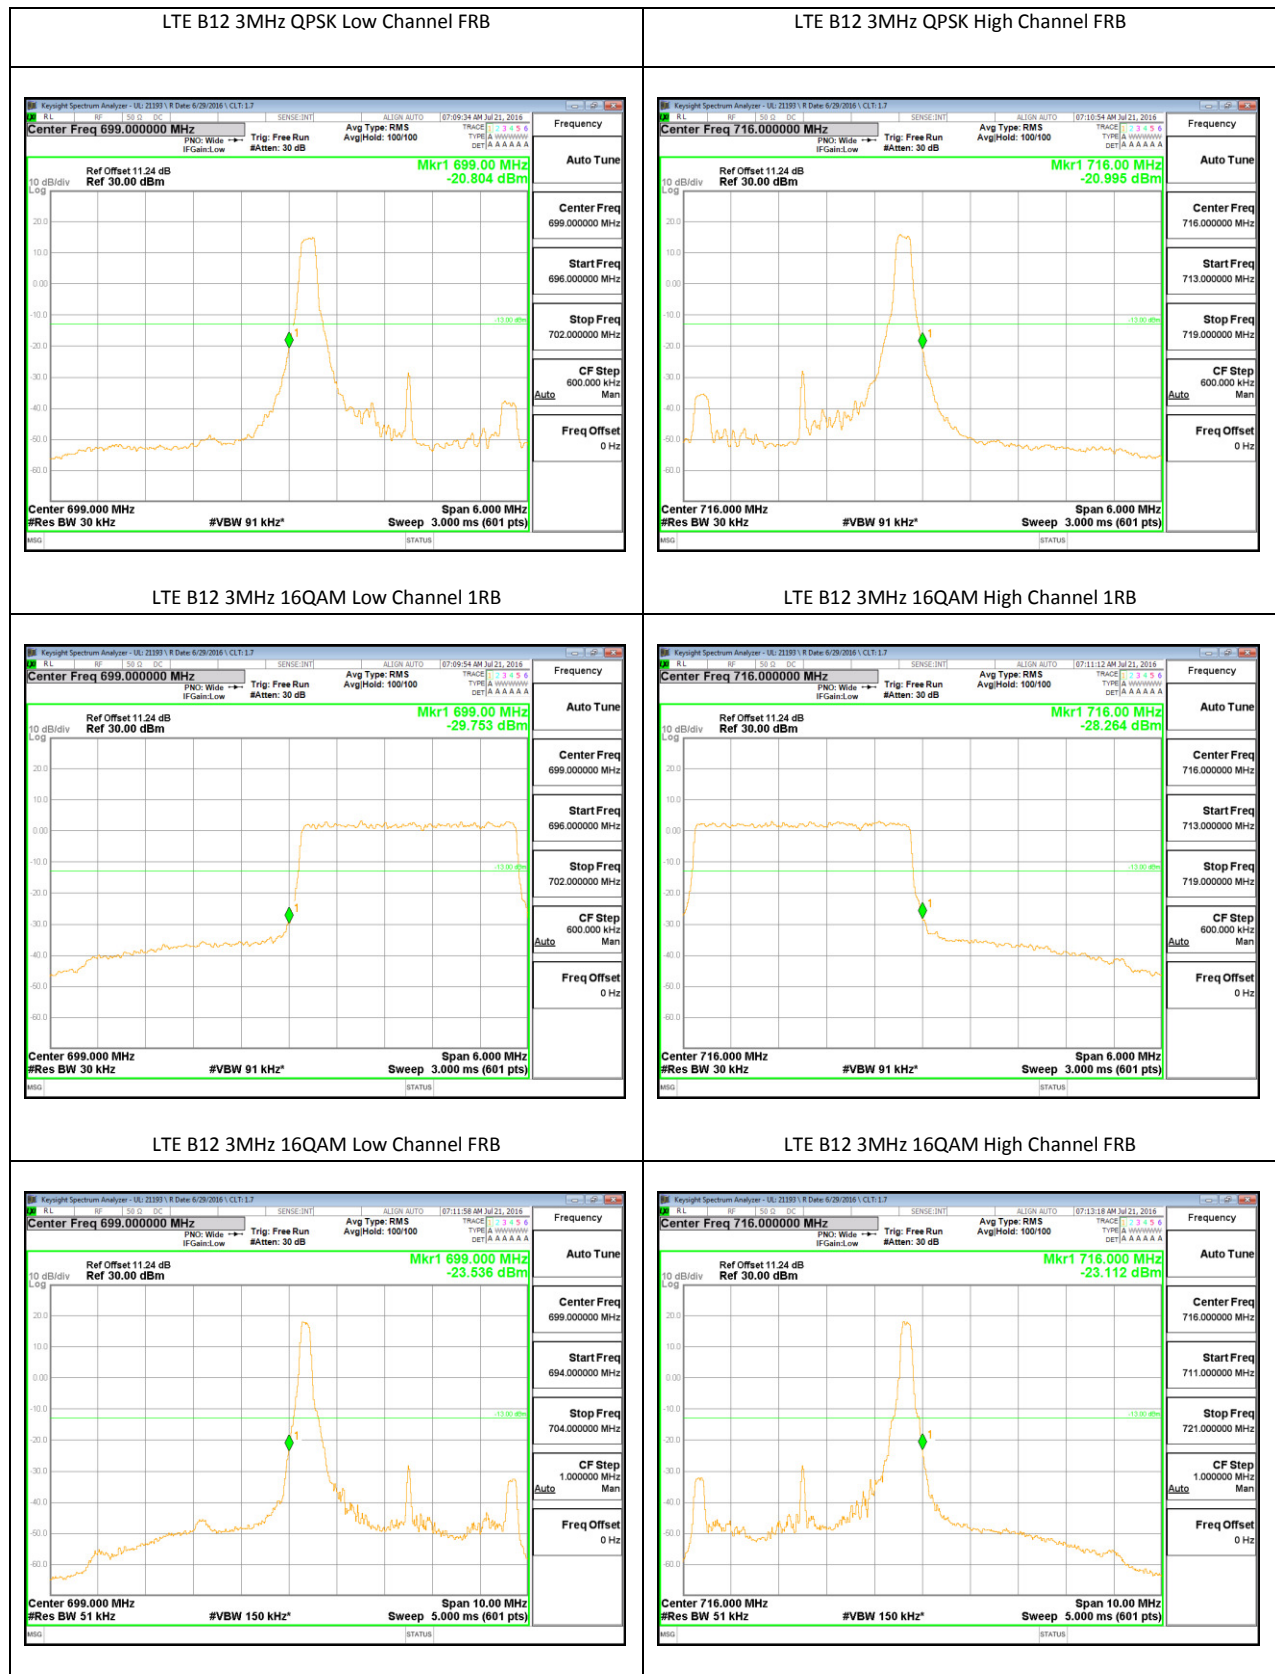

LTE Band 12

LTE B12 1.4MHz QPSK Low Channel 1RB

LTE B12 1.4MHz QPSK High Channel 1RB

LTE B12 1.4MHz QPSK Low Channel FRB

LTE B12 1.4MHz QPSK High Channel FRB

LTE B12 1.4MHz 16QAM Low Channel 1RB

LTE B12 1.4MHz 16QAM High Channel 1RB

LTE B12 1.4MHz 16QAM Low Channel FRB

LTE B12 1.4MHz 16QAM High Channel FRB

LTE B12 3MHz QPSK Low Channel 1RB

LTE B12 3MHz QPSK High Channel 1RB

LTE Band 13

LTE B13 5MHz QPSK Low Channel 1RB

LTE B13 5MHz QPSK High Channel 1RB

LTE B13 5MHz QPSK Low Channel FRB

LTE B13 5MHz QPSK High Channel FRB

LTE B13 5MHz QPSK Low Channel 1RB

LTE B13 5MHz QPSK High Channel 1RB

LTE Band 17

LTE B17 5MHz QPSK Low Channel 1RB

LTE B17 5MHz QPSK High Channel 1RB

LTE B17 5MHz QPSK Low Channel FRB

LTE B17 5MHz QPSK High Channel FRB

LTE B17 5MHz QPSK Low Channel 1RB

LTE B17 5MHz QPSK High Channel 1RB