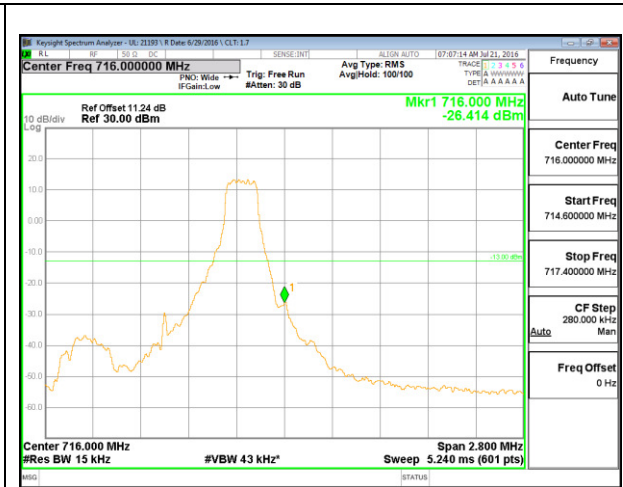

LTE Band 12

LTE B12 1.4MHz QPSK Low Channel 1RB

LTE B12 1.4MHz QPSK High Channel 1RB

LTE B12 1.4MHz QPSK Low Channel FRB

LTE B12 1.4MHz QPSK High Channel FRB

LTE B12 1.4MHz 16QAM Low Channel 1RB

LTE B12 1.4MHz 16QAM High Channel 1RB

LTE B12 1.4MHz 16QAM Low Channel FRB

LTE B12 1.4MHz 16QAM High Channel FRB

LTE B12 3MHz QPSK Low Channel 1RB

LTE B12 3MHz QPSK High Channel 1RB

LTE Band 13

LTE B13 5MHz QPSK Low Channel 1RB

LTE B13 5MHz QPSK High Channel 1RB