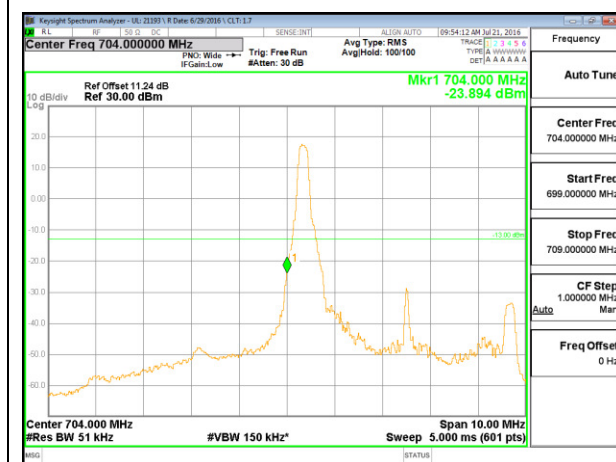

LTE B13 5MHz QPSK Low Channel FRB

LTE B13 5MHz QPSK High Channel FRB

LTE B13 5MHz QPSK Low Channel 1RB

LTE B13 5MHz QPSK High Channel 1RB

LTE Band 17

LTE B17 5MHz QPSK Low Channel 1RB

LTE B17 5MHz QPSK High Channel 1RB

LTE B17 5MHz QPSK Low Channel FRB

LTE B17 5MHz QPSK High Channel FRB

LTE B17 5MHz QPSK Low Channel 1RB

LTE B17 5MHz QPSK High Channel 1RB