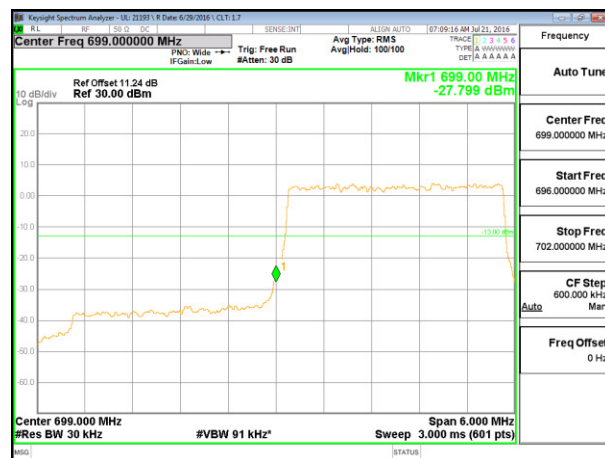

LTE Band 12

LTE B12 1.4MHz QPSK Low Channel 1RB

LTE B12 1.4MHz QPSK High Channel 1RB

LTE B12 1.4MHz QPSK Low Channel FRB

LTE B12 1.4MHz QPSK High Channel FRB

LTE B12 1.4MHz 16QAM Low Channel 1RB

LTE B12 1.4MHz 16QAM High Channel 1RB

LTE B12 1.4MHz 16QAM Low Channel FRB

LTE B12 1.4MHz 16QAM High Channel FRB

LTE B12 3MHz QPSK Low Channel 1RB

LTE B12 3MHz QPSK High Channel 1RB

LTE Band 13

LTE B13 5MHz QPSK Low Channel 1RB

LTE B13 5MHz QPSK High Channel 1RB