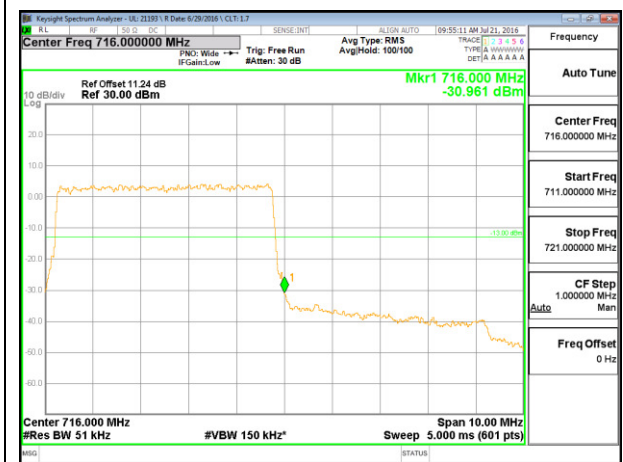

LTE B13 5MHz QPSK Low Channel FRB

LTE B13 5MHz QPSK High Channel FRB

LTE B13 5MHz QPSK Low Channel 1RB

LTE B13 5MHz QPSK High Channel 1RB

LTE Band 17

LTE B17 5MHz QPSK Low Channel 1RB

LTE B17 5MHz QPSK High Channel 1RB

LTE B17 5MHz QPSK Low Channel FRB

LTE B17 5MHz QPSK High Channel FRB

LTE B17 5MHz QPSK Low Channel 1RB

LTE B17 5MHz QPSK High Channel 1RB