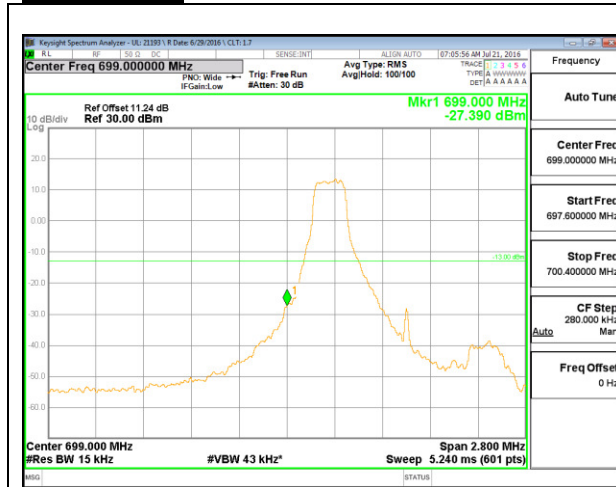

LTE Band 12

LTE B12 1.4MHz QPSK Low Channel 1RB

LTE B12 1.4MHz QPSK High Channel 1RB

LTE B12 1.4MHz QPSK Low Channel FRB

LTE B12 1.4MHz QPSK High Channel FRB

LTE B12 1.4MHz 16QAM Low Channel 1RB

LTE B12 1.4MHz 16QAM High Channel 1RB

LTE B12 1.4MHz 16QAM Low Channel FRB

LTE B12 1.4MHz 16QAM High Channel FRB

LTE B12 3MHz QPSK Low Channel 1RB

LTE B12 3MHz QPSK High Channel 1RB

LTE Band 13

LTE B13 5MHz QPSK Low Channel 1RB

LTE B13 5MHz QPSK High Channel 1RB