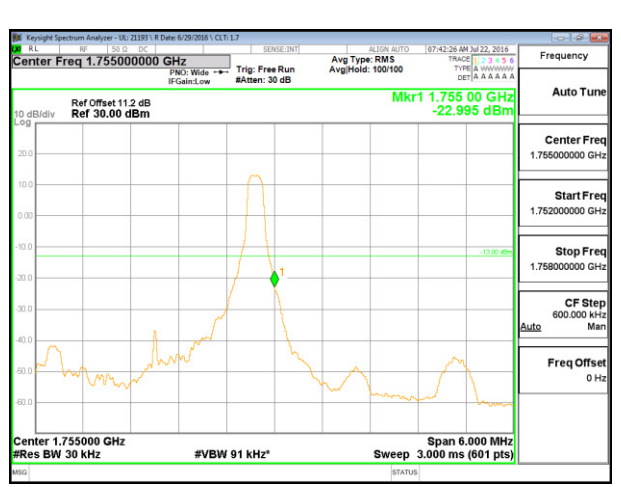

LTE B4 1.4MHz 16QAM Low Channel 1RB

LTE B4 1.4MHz 16QAM High Channel 1RB

LTE B4 1.4MHz 16QAM Low Channel FRB

LTE B4 1.4MHz 16QAM High Channel FRB

LTE B4 3MHz QPSK Low Channel 1RB

LTE B4 3MHz QPSK High Channel 1RB

LTE B4 3MHz QPSK Low Channel FRB

LTE B4 3MHz QPSK High Channel FRB

LTE B4 3MHz 16QAM Low Channel 1RB

LTE B4 3MHz 16QAM High Channel 1RB

LTE B4 3MHz 16QAM Low Channel FRB

LTE B4 3MHz 16QAM High Channel FRB

LTE B4 5MHz QPSK Low Channel 1RB

LTE B4 5MHz QPSK High Channel 1RB

LTE B4 5MHz QPSK Low Channel FRB

LTE B4 5MHz QPSK High Channel FRB

LTE B4 5MHz 16QAM Low Channel 1RB

LTE B4 5MHz 16QAM High Channel 1RB

LTE B4 5MHz 16QAM Low Channel FRB

LTE B4 5MHz 16QAM High Channel FRB