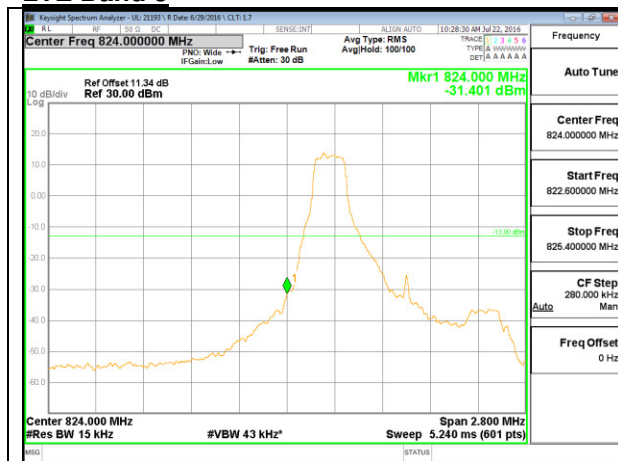

LTE B4 15MHz 16QAM Low Channel 1RB

LTE B4 15MHz 16QAM High Channel 1RB

LTE B4 15MHz 16QAM Low Channel FRB

LTE B4 15MHz 16QAM High Channel FRB

LTE B4 20MHz QPSK Low Channel 1RB

LTE B4 20MHz QPSK High Channel 1RB

LTE B4 20MHz QPSK Low Channel FRB

LTE B4 20MHz QPSK High Channel FRB

LTE B4 20MHz 16QAM Low Channel 1RB

LTE B4 20MHz 16QAM High Channel 1RB

LTE B4 20MHz 16QAM Low Channel FRB

LTE B4 20MHz 16QAM High Channel FRB

LTE Band 5

LTE B5 1.4MHz QPSK Low Channel 1RB

LTE B5 1.4MHz QPSK High Channel 1RB

LTE B5 1.4MHz QPSK Low Channel FRB

LTE B5 1.4MHz QPSK High Channel FRB

LTE B5 1.4MHz 16QAM Low Channel 1RB

LTE B5 1.4MHz 16QAM High Channel 1RB