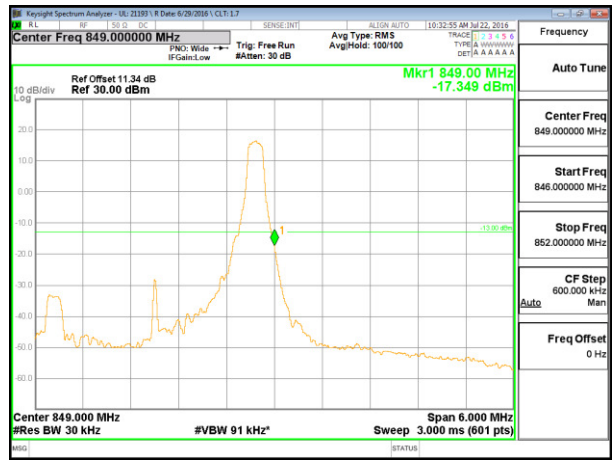

LTE B4 20MHz QPSK Low Channel FRB

LTE B4 20MHz QPSK High Channel FRB

LTE B4 20MHz 16QAM Low Channel 1RB

LTE B4 20MHz 16QAM High Channel 1RB

LTE B4 20MHz 16QAM Low Channel FRB

LTE B4 20MHz 16QAM High Channel FRB

LTE Band 5

LTE B5 1.4MHz QPSK Low Channel 1RB

LTE B5 1.4MHz QPSK High Channel 1RB

LTE B5 1.4MHz QPSK Low Channel FRB

LTE B5 1.4MHz QPSK High Channel FRB

LTE B5 1.4MHz 16QAM Low Channel 1RB

LTE B5 1.4MHz 16QAM High Channel 1RB

LTE B5 1.4MHz 16QAM Low Channel FRB

LTE B5 1.4MHz 16QAM High Channel FRB

LTE B5 3MHz QPSK Low Channel 1RB

LTE B5 3MHz QPSK High Channel 1RB

LTE B5 3MHz QPSK Low Channel FRB

LTE B5 3MHz QPSK High Channel FRB