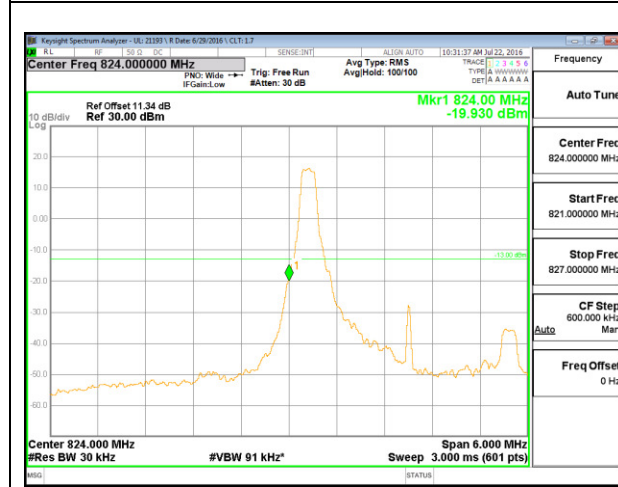

LTE B4 20MHz QPSK Low Channel FRB

LTE B4 20MHz QPSK High Channel FRB

LTE B4 20MHz 16QAM Low Channel 1RB

LTE B4 20MHz 16QAM High Channel 1RB

LTE B4 20MHz 16QAM Low Channel FRB

LTE B4 20MHz 16QAM High Channel FRB

LTE Band 5

LTE B5 1.4MHz QPSK Low Channel 1RB

LTE B5 1.4MHz QPSK High Channel 1RB

LTE B5 1.4MHz QPSK Low Channel FRB

LTE B5 1.4MHz QPSK High Channel FRB

LTE B5 1.4MHz 16QAM Low Channel 1RB

LTE B5 1.4MHz 16QAM High Channel 1RB

LTE B5 1.4MHz 16QAM Low Channel FRB

LTE B5 1.4MHz 16QAM High Channel FRB

LTE B5 3MHz QPSK Low Channel 1RB

LTE B5 3MHz QPSK High Channel 1RB

LTE B5 3MHz QPSK Low Channel FRB

LTE B5 3MHz QPSK High Channel FRB