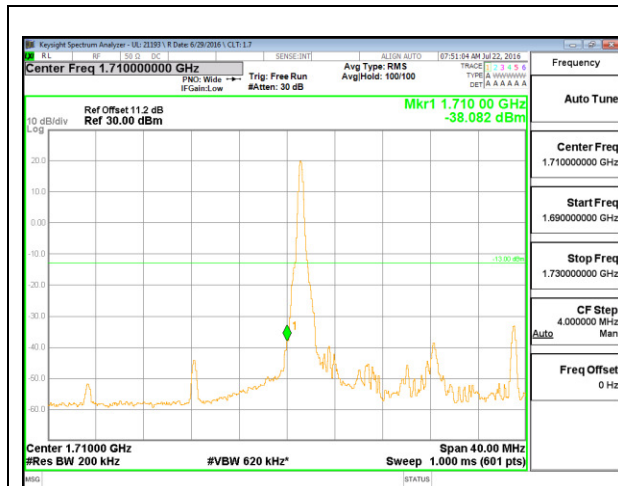

LTE B4 10MHz 16QAM Low Channel FRB

LTE B4 10MHz 16QAM High Channel FRB

LTE B4 15MHz QPSK Low Channel 1RB

LTE B4 15MHz QPSK High Channel 1RB

LTE B4 15MHz QPSK Low Channel FRB

LTE B4 15MHz QPSK High Channel FRB

LTE B4 15MHz 16QAM Low Channel 1RB

LTE B4 15MHz 16QAM High Channel 1RB

LTE B4 15MHz 16QAM Low Channel FRB

LTE B4 15MHz 16QAM High Channel FRB

LTE B4 20MHz QPSK Low Channel 1RB

LTE B4 20MHz QPSK High Channel 1RB

LTE B4 20MHz QPSK Low Channel FRB

LTE B4 20MHz QPSK High Channel FRB

LTE B4 20MHz 16QAM Low Channel 1RB

LTE B4 20MHz 16QAM High Channel 1RB

LTE B4 20MHz 16QAM Low Channel FRB

LTE B4 20MHz 16QAM High Channel FRB