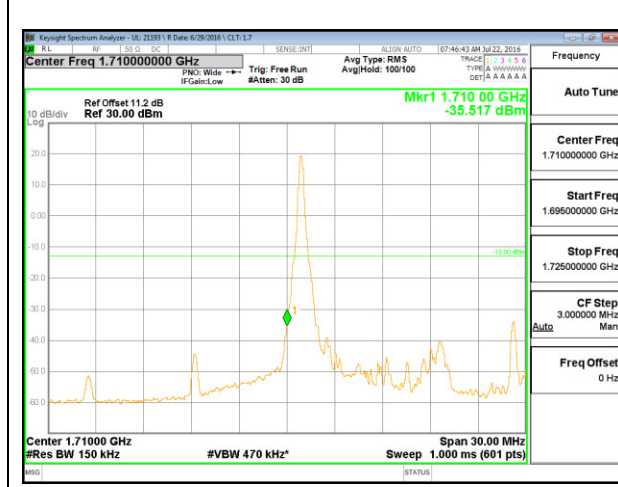

LTE B4 5MHz QPSK High Channel 1RB

LTE B4 5MHz QPSK Low Channel FRB

LTE B4 5MHz QPSK High Channel FRB

LTE B4 5MHz 16QAM Low Channel 1RB

LTE B4 5MHz 16QAM High Channel 1RB

LTE B4 5MHz 16QAM Low Channel FRB

LTE B4 5MHz 16QAM High Channel FRB

LTE B4 10MHz QPSK Low Channel 1RB

LTE B4 10MHz QPSK High Channel 1RB

LTE B4 10MHz QPSK Low Channel FRB

LTE B4 10MHz QPSK High Channel FRB

LTE B4 10MHz 16QAM Low Channel 1RB

LTE B4 10MHz 16QAM High Channel 1RB

LTE B4 10MHz 16QAM Low Channel FRB

LTE B4 10MHz 16QAM High Channel FRB

LTE B4 15MHz QPSK Low Channel 1RB

LTE B4 15MHz QPSK High Channel 1RB

LTE B4 15MHz QPSK Low Channel FRB

LTE B4 15MHz QPSK High Channel FRB

LTE B4 15MHz 16QAM Low Channel 1RB

LTE B4 15MHz 16QAM High Channel 1RB

LTE B4 15MHz 16QAM Low Channel FRB

LTE B4 15MHz 16QAM High Channel FRB

LTE B4 20MHz QPSK Low Channel 1RB

LTE B4 20MHz QPSK High Channel 1RB