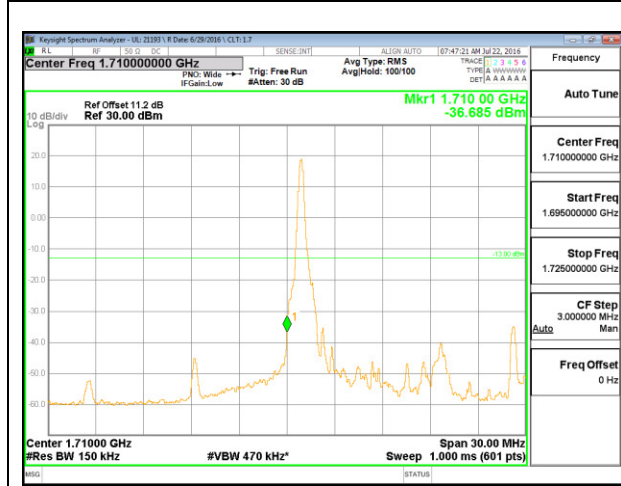

LTE B4 10MHz QPSK Low Channel 1RB

LTE B4 10MHz QPSK High Channel 1RB

LTE B4 10MHz QPSK Low Channel FRB

LTE B4 10MHz QPSK High Channel FRB

LTE B4 10MHz 16QAM Low Channel 1RB

LTE B4 10MHz 16QAM High Channel 1RB

LTE B4 10MHz 16QAM Low Channel FRB

LTE B4 10MHz 16QAM High Channel FRB

LTE B4 15MHz QPSK Low Channel 1RB

LTE B4 15MHz QPSK High Channel 1RB

LTE B4 15MHz QPSK Low Channel FRB

LTE B4 15MHz QPSK High Channel FRB

LTE B4 15MHz 16QAM Low Channel 1RB

LTE B4 15MHz 16QAM High Channel 1RB

LTE B4 15MHz 16QAM Low Channel FRB

LTE B4 15MHz 16QAM High Channel FRB

LTE B4 20MHz QPSK Low Channel 1RB

LTE B4 20MHz QPSK High Channel 1RB