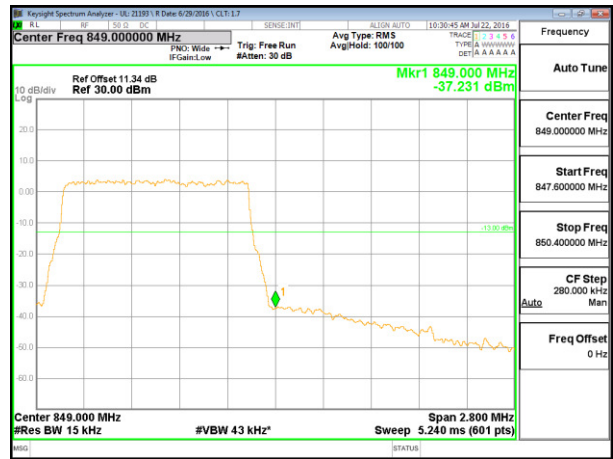

LTE B4 20MHz QPSK Low Channel FRB

LTE B4 20MHz QPSK High Channel FRB

LTE B4 20MHz 16QAM Low Channel 1RB

LTE B4 20MHz 16QAM High Channel 1RB

LTE B4 20MHz 16QAM Low Channel FRB

LTE B4 20MHz 16QAM High Channel FRB

LTE Band 5

LTE B5 1.4MHz QPSK Low Channel 1RB

LTE B5 1.4MHz QPSK High Channel 1RB

LTE B5 1.4MHz QPSK Low Channel FRB

LTE B5 1.4MHz QPSK High Channel FRB

LTE B5 1.4MHz 16QAM Low Channel 1RB

LTE B5 1.4MHz 16QAM High Channel 1RB

LTE B5 1.4MHz 16QAM Low Channel FRB

LTE B5 1.4MHz 16QAM High Channel FRB

LTE B5 3MHz QPSK Low Channel 1RB

LTE B5 3MHz QPSK High Channel 1RB

LTE B5 3MHz QPSK Low Channel FRB

LTE B5 3MHz QPSK High Channel FRB