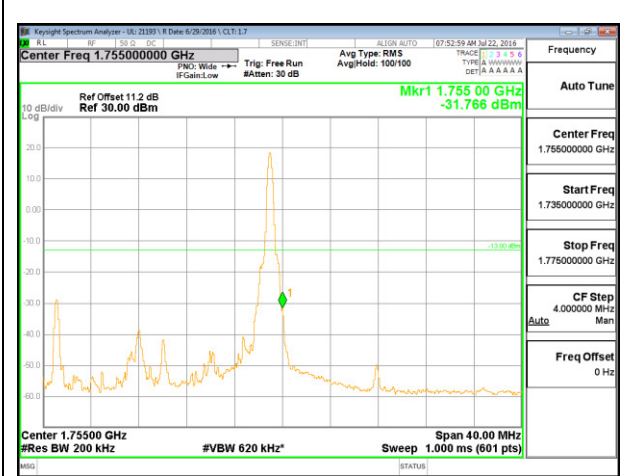

LTE B4 10MHz 16QAM Low Channel FRB

LTE B4 10MHz 16QAM High Channel FRB

LTE B4 15MHz QPSK Low Channel 1RB

LTE B4 15MHz QPSK High Channel 1RB

LTE B4 15MHz QPSK Low Channel FRB

LTE B4 15MHz QPSK High Channel FRB

LTE B4 15MHz 16QAM Low Channel 1RB

LTE B4 15MHz 16QAM High Channel 1RB

LTE B4 15MHz 16QAM Low Channel FRB

LTE B4 15MHz 16QAM High Channel FRB

LTE B4 20MHz QPSK Low Channel 1RB

LTE B4 20MHz QPSK High Channel 1RB

LTE B4 20MHz QPSK Low Channel FRB

LTE B4 20MHz QPSK High Channel FRB

LTE B4 20MHz 16QAM Low Channel 1RB

LTE B4 20MHz 16QAM High Channel 1RB

LTE B4 20MHz 16QAM Low Channel FRB

LTE B4 20MHz 16QAM High Channel FRB