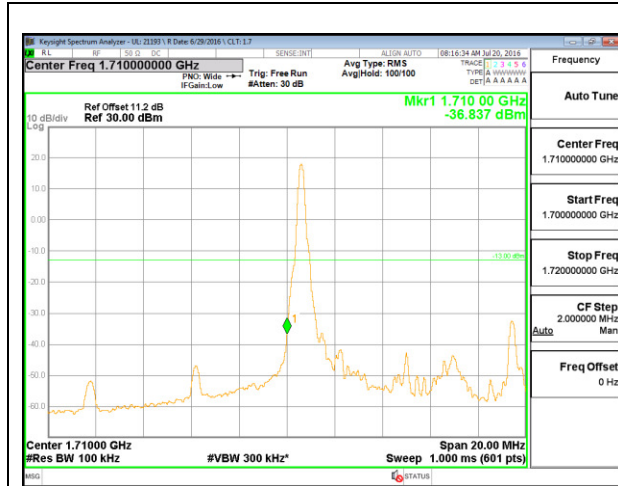

LTE B4 5MHz QPSK High Channel 1RB

LTE B4 5MHz QPSK Low Channel FRB

LTE B4 5MHz QPSK High Channel FRB

LTE B4 5MHz 16QAM Low Channel 1RB

LTE B4 5MHz 16QAM High Channel 1RB

LTE B4 5MHz 16QAM Low Channel FRB

LTE B4 5MHz 16QAM High Channel FRB

LTE B4 10MHz QPSK Low Channel 1RB

LTE B4 10MHz QPSK High Channel 1RB

LTE B4 10MHz QPSK Low Channel FRB

LTE B4 10MHz QPSK High Channel FRB

LTE B4 10MHz 16QAM Low Channel 1RB

LTE B4 10MHz 16QAM High Channel 1RB

LTE B4 10MHz 16QAM Low Channel FRB

LTE B4 10MHz 16QAM High Channel FRB

LTE B4 15MHz QPSK Low Channel 1RB

LTE B4 15MHz QPSK High Channel 1RB

LTE B4 15MHz QPSK Low Channel FRB

LTE B4 15MHz QPSK High Channel FRB