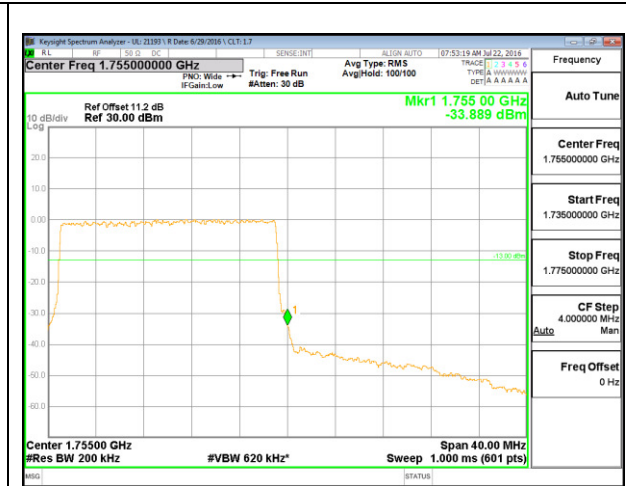

LTE B4 15MHz 16QAM Low Channel 1RB

LTE B4 15MHz 16QAM High Channel 1RB

LTE B4 15MHz 16QAM Low Channel FRB

LTE B4 15MHz 16QAM High Channel FRB

LTE B4 20MHz QPSK Low Channel 1RB

LTE B4 20MHz QPSK High Channel 1RB

LTE B4 20MHz QPSK Low Channel FRB

LTE B4 20MHz QPSK High Channel FRB

LTE B4 20MHz 16QAM Low Channel 1RB

LTE B4 20MHz 16QAM High Channel 1RB

LTE B4 20MHz 16QAM Low Channel FRB

LTE B4 20MHz 16QAM High Channel FRB

LTE Band 5

LTE B5 1.4MHz QPSK Low Channel 1RB

LTE B5 1.4MHz QPSK High Channel 1RB

LTE B5 1.4MHz QPSK Low Channel FRB

LTE B5 1.4MHz QPSK High Channel FRB

LTE B5 1.4MHz 16QAM Low Channel 1RB

LTE B5 1.4MHz 16QAM High Channel 1RB