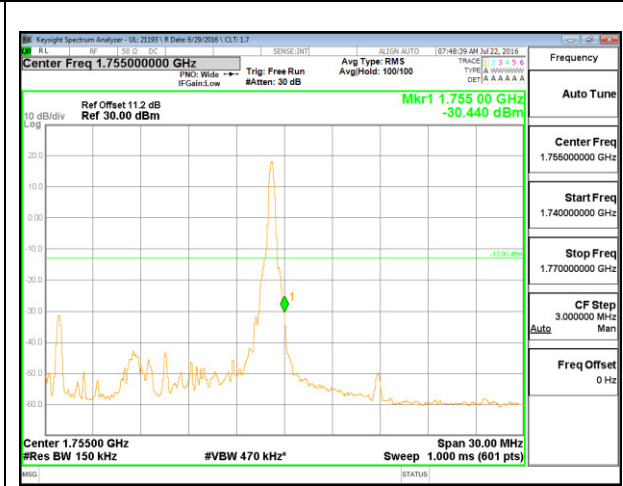

LTE B4 10MHz QPSK Low Channel 1RB

LTE B4 10MHz QPSK High Channel 1RB

LTE B4 10MHz QPSK Low Channel FRB

LTE B4 10MHz QPSK High Channel FRB

LTE B4 10MHz 16QAM Low Channel 1RB

LTE B4 10MHz 16QAM High Channel 1RB

LTE B4 10MHz 16QAM Low Channel FRB

LTE B4 10MHz 16QAM High Channel FRB

LTE B4 15MHz QPSK Low Channel 1RB

LTE B4 15MHz QPSK High Channel 1RB

LTE B4 15MHz QPSK Low Channel FRB

LTE B4 15MHz QPSK High Channel FRB

LTE B4 15MHz 16QAM Low Channel 1RB

LTE B4 15MHz 16QAM High Channel 1RB

LTE B4 15MHz 16QAM Low Channel FRB

LTE B4 15MHz 16QAM High Channel FRB

LTE B4 20MHz QPSK Low Channel 1RB

LTE B4 20MHz QPSK High Channel 1RB