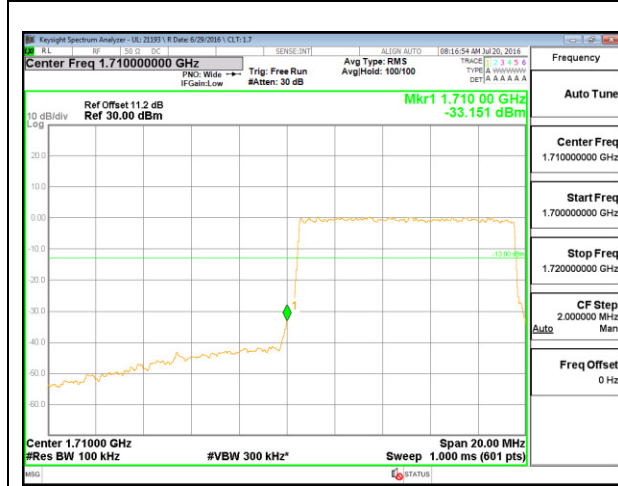

LTE B4 5MHz QPSK High Channel 1RB

LTE B4 5MHz QPSK Low Channel FRB

LTE B4 5MHz QPSK High Channel FRB

LTE B4 5MHz 16QAM Low Channel 1RB

LTE B4 5MHz 16QAM High Channel 1RB

LTE B4 5MHz 16QAM Low Channel FRB

LTE B4 5MHz 16QAM High Channel FRB

LTE B4 10MHz QPSK Low Channel 1RB

LTE B4 10MHz QPSK High Channel 1RB

LTE B4 10MHz QPSK Low Channel FRB

LTE B4 10MHz QPSK High Channel FRB

LTE B4 10MHz 16QAM Low Channel 1RB

LTE B4 10MHz 16QAM High Channel 1RB

LTE B4 10MHz 16QAM Low Channel FRB

LTE B4 10MHz 16QAM High Channel FRB

LTE B4 15MHz QPSK Low Channel 1RB

LTE B4 15MHz QPSK High Channel 1RB

LTE B4 15MHz QPSK Low Channel FRB

LTE B4 15MHz QPSK High Channel FRB

LTE B4 15MHz 16QAM Low Channel 1RB

LTE B4 15MHz 16QAM High Channel 1RB

LTE B4 15MHz 16QAM Low Channel FRB

LTE B4 15MHz 16QAM High Channel FRB

LTE B4 20MHz QPSK Low Channel 1RB

LTE B4 20MHz QPSK High Channel 1RB