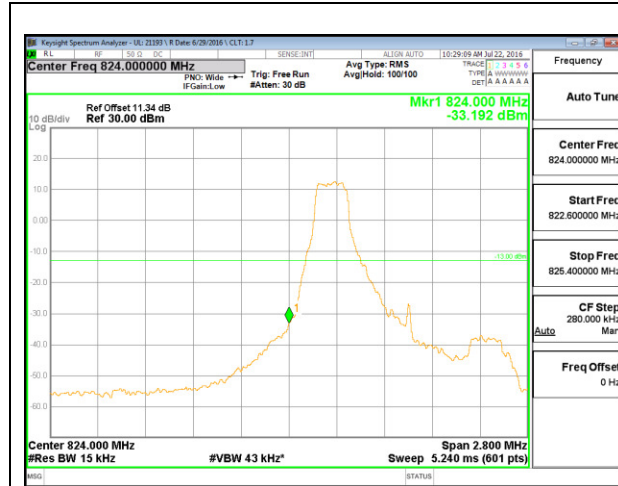

LTE B4 20MHz QPSK Low Channel FRB

LTE B4 20MHz QPSK High Channel FRB

LTE B4 20MHz 16QAM Low Channel 1RB

LTE B4 20MHz 16QAM High Channel 1RB

LTE B4 20MHz 16QAM Low Channel FRB

LTE B4 20MHz 16QAM High Channel FRB

LTE Band 5

LTE B5 1.4MHz QPSK Low Channel 1RB

LTE B5 1.4MHz QPSK High Channel 1RB

LTE B5 1.4MHz QPSK Low Channel FRB

LTE B5 1.4MHz QPSK High Channel FRB

LTE B5 1.4MHz 16QAM Low Channel 1RB

LTE B5 1.4MHz 16QAM High Channel 1RB

LTE B5 1.4MHz 16QAM Low Channel FRB

LTE B5 1.4MHz 16QAM High Channel FRB

LTE B5 3MHz QPSK Low Channel 1RB

LTE B5 3MHz QPSK High Channel 1RB

LTE B5 3MHz QPSK Low Channel FRB

LTE B5 3MHz QPSK High Channel FRB