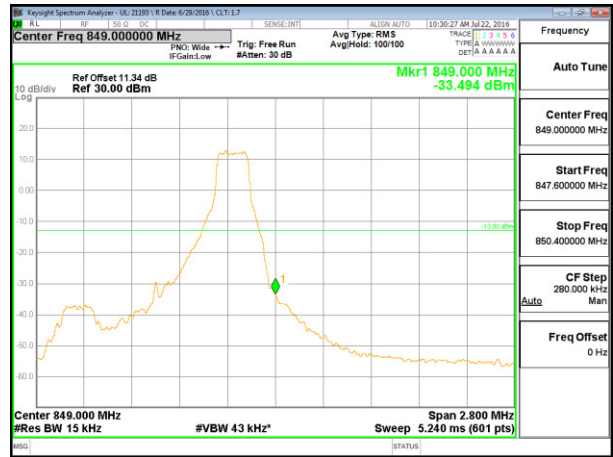

LTE B4 20MHz QPSK Low Channel FRB

LTE B4 20MHz QPSK High Channel FRB

LTE B4 20MHz 16QAM Low Channel 1RB

LTE B4 20MHz 16QAM High Channel 1RB

LTE B4 20MHz 16QAM Low Channel FRB

LTE B4 20MHz 16QAM High Channel FRB

LTE Band 5

LTE B5 1.4MHz QPSK Low Channel 1RB

LTE B5 1.4MHz QPSK High Channel 1RB

LTE B5 1.4MHz QPSK Low Channel FRB

LTE B5 1.4MHz QPSK High Channel FRB

LTE B5 1.4MHz 16QAM Low Channel 1RB

LTE B5 1.4MHz 16QAM High Channel 1RB

LTE B5 1.4MHz 16QAM Low Channel FRB

LTE B5 1.4MHz 16QAM High Channel FRB

LTE B5 3MHz QPSK Low Channel 1RB

LTE B5 3MHz QPSK High Channel 1RB

LTE B5 3MHz QPSK Low Channel FRB

LTE B5 3MHz QPSK High Channel FRB