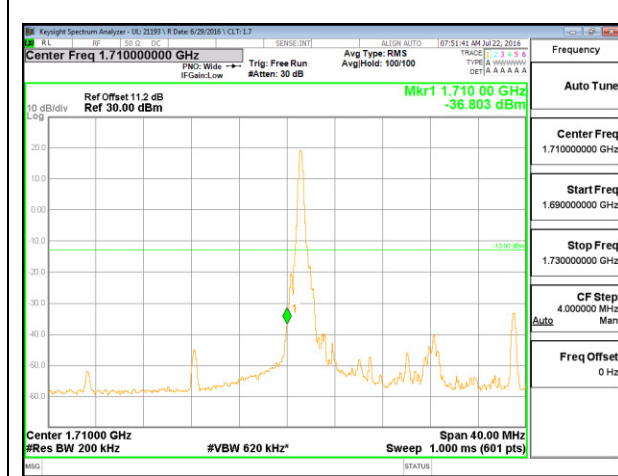

LTE B4 10MHz 16QAM Low Channel FRB

LTE B4 10MHz 16QAM High Channel FRB

LTE B4 15MHz QPSK Low Channel 1RB

LTE B4 15MHz QPSK High Channel 1RB

LTE B4 15MHz QPSK Low Channel FRB

LTE B4 15MHz QPSK High Channel FRB

LTE B4 15MHz 16QAM Low Channel 1RB

LTE B4 15MHz 16QAM High Channel 1RB

LTE B4 15MHz 16QAM Low Channel FRB

LTE B4 15MHz 16QAM High Channel FRB

LTE B4 20MHz QPSK Low Channel 1RB

LTE B4 20MHz QPSK High Channel 1RB

LTE B4 20MHz QPSK Low Channel FRB

LTE B4 20MHz QPSK High Channel FRB

LTE B4 20MHz 16QAM Low Channel 1RB

LTE B4 20MHz 16QAM High Channel 1RB

LTE B4 20MHz 16QAM Low Channel FRB

LTE B4 20MHz 16QAM High Channel FRB