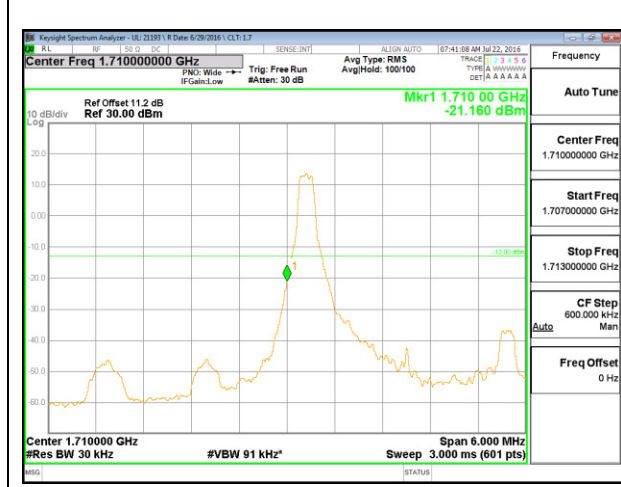

LTE B4 1.4MHz 16QAM Low Channel 1RB

LTE B4 1.4MHz 16QAM High Channel 1RB

LTE B4 1.4MHz 16QAM Low Channel FRB

LTE B4 1.4MHz 16QAM High Channel FRB

LTE B4 3MHz QPSK Low Channel 1RB

LTE B4 3MHz QPSK High Channel 1RB

LTE B4 3MHz QPSK Low Channel FRB

LTE B4 3MHz QPSK High Channel FRB

LTE B4 3MHz 16QAM Low Channel 1RB

LTE B4 3MHz 16QAM High Channel 1RB

LTE B4 3MHz 16QAM Low Channel FRB

LTE B4 3MHz 16QAM High Channel FRB

LTE B4 5MHz QPSK Low Channel 1RB

LTE B4 5MHz QPSK High Channel 1RB

LTE B4 5MHz QPSK Low Channel FRB

LTE B4 5MHz QPSK High Channel FRB

LTE B4 5MHz 16QAM Low Channel 1RB

LTE B4 5MHz 16QAM High Channel 1RB

LTE B4 5MHz 16QAM Low Channel FRB

LTE B4 5MHz 16QAM High Channel FRB