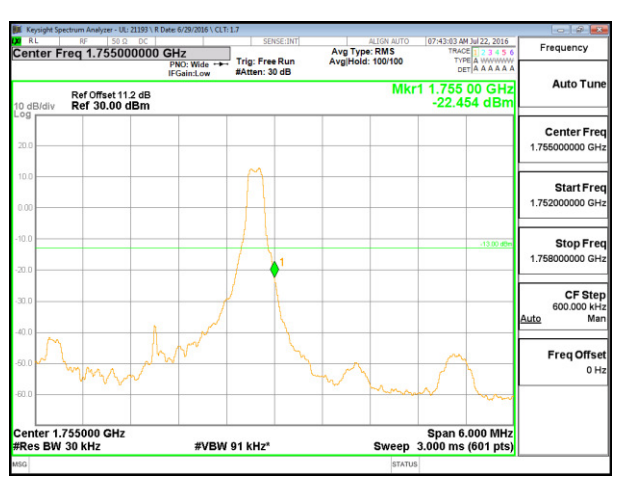

LTE B4 1.4MHz 16QAM Low Channel 1RB

LTE B4 1.4MHz 16QAM High Channel 1RB

LTE B4 1.4MHz 16QAM Low Channel FRB

LTE B4 1.4MHz 16QAM High Channel FRB

LTE B4 3MHz QPSK Low Channel 1RB

LTE B4 3MHz QPSK High Channel 1RB

LTE B4 3MHz QPSK Low Channel FRB

LTE B4 3MHz QPSK High Channel FRB

LTE B4 3MHz 16QAM Low Channel 1RB

LTE B4 3MHz 16QAM High Channel 1RB

LTE B4 3MHz 16QAM Low Channel FRB

LTE B4 3MHz 16QAM High Channel FRB

LTE B4 5MHz QPSK Low Channel 1RB

LTE B4 5MHz QPSK High Channel 1RB

LTE B4 5MHz QPSK Low Channel FRB

LTE B4 5MHz QPSK High Channel FRB

LTE B4 5MHz 16QAM Low Channel 1RB

LTE B4 5MHz 16QAM High Channel 1RB

LTE B4 5MHz 16QAM Low Channel FRB

LTE B4 5MHz 16QAM High Channel FRB