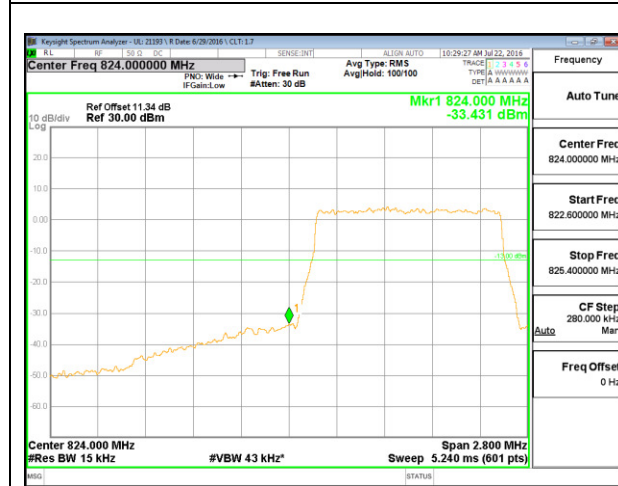

LTE B4 20MHz QPSK Low Channel FRB

LTE B4 20MHz QPSK High Channel FRB

LTE B4 20MHz 16QAM Low Channel 1RB

LTE B4 20MHz 16QAM High Channel 1RB

LTE B4 20MHz 16QAM Low Channel FRB

LTE B4 20MHz 16QAM High Channel FRB

LTE Band 5

LTE B5 1.4MHz QPSK Low Channel 1RB

LTE B5 1.4MHz QPSK High Channel 1RB

LTE B5 1.4MHz QPSK Low Channel FRB

LTE B5 1.4MHz QPSK High Channel FRB

LTE B5 1.4MHz 16QAM Low Channel 1RB

LTE B5 1.4MHz 16QAM High Channel 1RB

LTE B5 1.4MHz 16QAM Low Channel FRB

LTE B5 1.4MHz 16QAM High Channel FRB

LTE B5 3MHz QPSK Low Channel 1RB

LTE B5 3MHz QPSK High Channel 1RB

LTE B5 3MHz QPSK Low Channel FRB

LTE B5 3MHz QPSK High Channel FRB