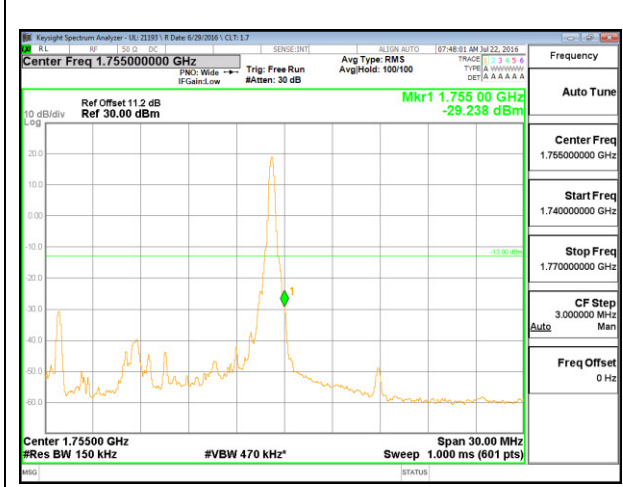

LTE B4 5MHz QPSK High Channel 1RB

LTE B4 5MHz QPSK Low Channel FRB

LTE B4 5MHz QPSK High Channel FRB

LTE B4 5MHz 16QAM Low Channel 1RB

LTE B4 5MHz 16QAM High Channel 1RB

LTE B4 5MHz 16QAM Low Channel FRB

LTE B4 5MHz 16QAM High Channel FRB

LTE B4 10MHz QPSK Low Channel 1RB

LTE B4 10MHz QPSK High Channel 1RB

LTE B4 10MHz QPSK Low Channel FRB

LTE B4 10MHz QPSK High Channel FRB

LTE B4 10MHz 16QAM Low Channel 1RB

LTE B4 10MHz 16QAM High Channel 1RB

LTE B4 10MHz 16QAM Low Channel FRB

LTE B4 10MHz 16QAM High Channel FRB

LTE B4 15MHz QPSK Low Channel 1RB

LTE B4 15MHz QPSK High Channel 1RB

LTE B4 15MHz QPSK Low Channel FRB

LTE B4 15MHz QPSK High Channel FRB

LTE B4 15MHz 16QAM Low Channel 1RB

LTE B4 15MHz 16QAM High Channel 1RB

LTE B4 15MHz 16QAM Low Channel FRB

LTE B4 15MHz 16QAM High Channel FRB

LTE B4 20MHz QPSK Low Channel 1RB

LTE B4 20MHz QPSK High Channel 1RB