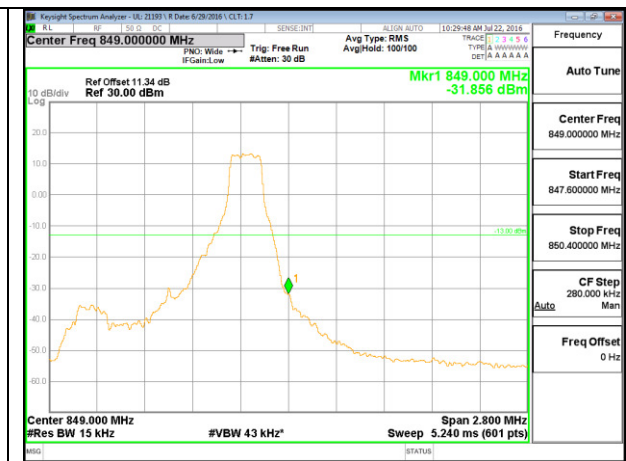

LTE B4 15MHz 16QAM Low Channel 1RB

LTE B4 15MHz 16QAM High Channel 1RB

LTE B4 15MHz 16QAM Low Channel FRB

LTE B4 15MHz 16QAM High Channel FRB

LTE B4 20MHz QPSK Low Channel 1RB

LTE B4 20MHz QPSK High Channel 1RB

LTE B4 20MHz QPSK Low Channel FRB

LTE B4 20MHz QPSK High Channel FRB

LTE B4 20MHz 16QAM Low Channel 1RB

LTE B4 20MHz 16QAM High Channel 1RB

LTE B4 20MHz 16QAM Low Channel FRB

LTE B4 20MHz 16QAM High Channel FRB

LTE Band 5

LTE B5 1.4MHz QPSK Low Channel 1RB

LTE B5 1.4MHz QPSK High Channel 1RB

LTE B5 1.4MHz QPSK Low Channel FRB

LTE B5 1.4MHz QPSK High Channel FRB

LTE B5 1.4MHz 16QAM Low Channel 1RB

LTE B5 1.4MHz 16QAM High Channel 1RB