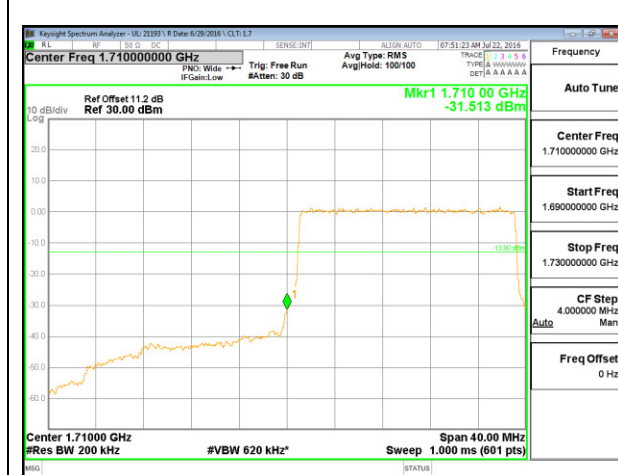

LTE B4 10MHz 16QAM Low Channel FRB

LTE B4 10MHz 16QAM High Channel FRB

LTE B4 15MHz QPSK Low Channel 1RB

LTE B4 15MHz QPSK High Channel 1RB

LTE B4 15MHz QPSK Low Channel FRB

LTE B4 15MHz QPSK High Channel FRB

LTE B4 15MHz 16QAM Low Channel 1RB

LTE B4 15MHz 16QAM High Channel 1RB

LTE B4 15MHz 16QAM Low Channel FRB

LTE B4 15MHz 16QAM High Channel FRB

LTE B4 20MHz QPSK Low Channel 1RB

LTE B4 20MHz QPSK High Channel 1RB

LTE B4 20MHz QPSK Low Channel FRB

LTE B4 20MHz QPSK High Channel FRB

LTE B4 20MHz 16QAM Low Channel 1RB

LTE B4 20MHz 16QAM High Channel 1RB

LTE B4 20MHz 16QAM Low Channel FRB

LTE B4 20MHz 16QAM High Channel FRB