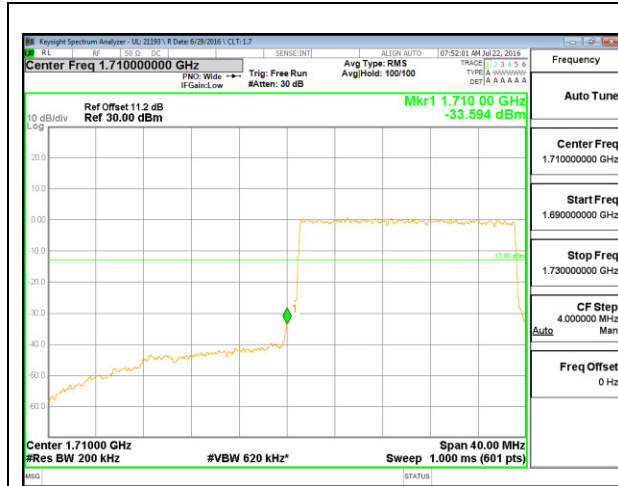

LTE B4 15MHz 16QAM Low Channel 1RB

LTE B4 15MHz 16QAM High Channel 1RB

LTE B4 15MHz 16QAM Low Channel FRB

LTE B4 15MHz 16QAM High Channel FRB

LTE B4 20MHz QPSK Low Channel 1RB

LTE B4 20MHz QPSK High Channel 1RB

LTE B4 20MHz QPSK Low Channel FRB

LTE B4 20MHz QPSK High Channel FRB

LTE B4 20MHz 16QAM Low Channel 1RB

LTE B4 20MHz 16QAM High Channel 1RB

LTE B4 20MHz 16QAM Low Channel FRB

LTE B4 20MHz 16QAM High Channel FRB

LTE Band 5

LTE B5 1.4MHz QPSK Low Channel 1RB

LTE B5 1.4MHz QPSK High Channel 1RB

LTE B5 1.4MHz QPSK Low Channel FRB

LTE B5 1.4MHz QPSK High Channel FRB

LTE B5 1.4MHz 16QAM Low Channel 1RB

LTE B5 1.4MHz 16QAM High Channel 1RB