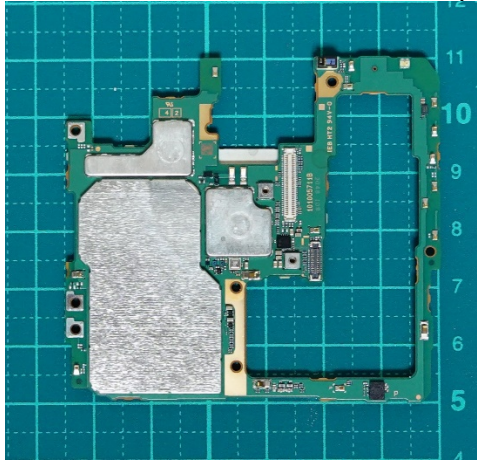

FCC ID: PY7-16813Y Internal Photo

Without Rear panel

Without PBA and Battery

Rear panel

Internal Main-PWB Front with Shield cases(Front-side)

Internal Main-PWB Front without Shield cases (Front-side)

Internal Main-PWB Front (Rear-side)

Internal Main-PWB Rear with Shield cases (Rear-side)

Internal Main-PWB Rear without Shield cases (Rear-side)

Internal Main-PWB Rear with Shield cases (Front-side)

Internal Main-PWB Rear without Shield cases (Front-side)