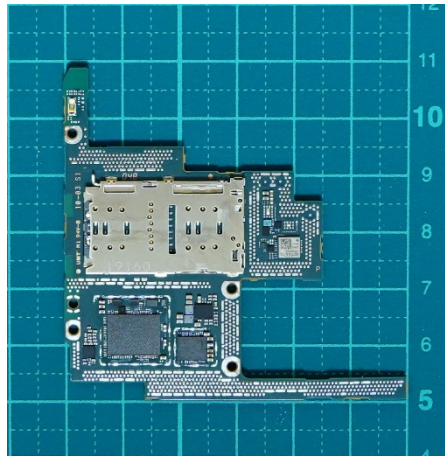

FCC ID: PY7-16813Y Internal Photo

Without Rear panel

Without PBA and Battery

Rear panel

Internal Main-PWB Front with Shield cases(Front-side)

Internal Main-PWB Front without Shield cases (Front-side)

Internal Main-PWB Front (Rear-side)

Internal Main-PWB Rear with Shield cases (Rear-side)

Internal Main-PWB Rear without Shield cases (Rear-side)

Internal Main-PWB Rear with Shield cases (Front-side)

Internal Main-PWB Rear without Shield cases (Front-side)

Internal Sub-PWB (Front-side)

Internal Sub-PBA (Rear-side)

Battery: