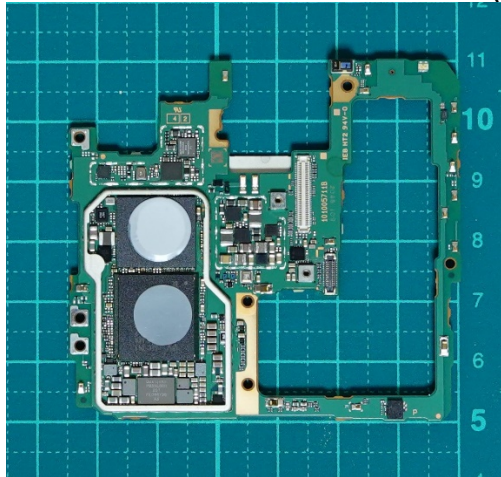

FCC ID: PY7-16813Y Internal Photo

Without Rear panel

Without PBA and Battery

Rear panel

Internal Main-PWB Front with Shield cases(Front-side)

Internal Main-PWB Front without Shield cases (Front-side)

Internal Main-PWB Front (Rear-side)

Internal Main-PWB Rear with Shield cases (Rear-side)

Internal Main-PWB Rear without Shield cases (Rear-side)

Internal Main-PWB Rear with Shield cases (Front-side)

Internal Main-PWB Rear without Shield cases (Front-side)