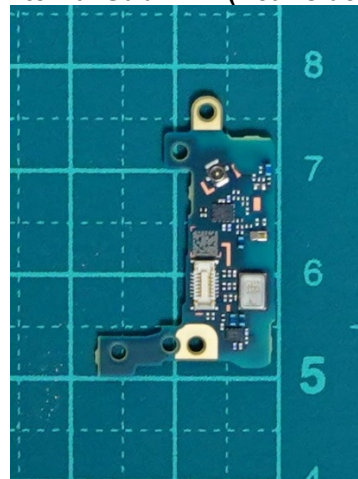

FCC ID: PY7-16813Y Internal Photo

Without Rear panel

Without PBA and Battery

Rear panel

Internal Main-PWB Front with Shield cases(Front-side)

Internal Main-PWB Front without Shield cases (Front-side)

Internal Main-PWB Front (Rear-side)

Internal Main-PWB Rear with Shield cases (Rear-side)

Internal Main-PWB Rear without Shield cases (Rear-side)

Internal Main-PWB Rear with Shield cases (Front-side)

Internal Main-PWB Rear without Shield cases (Front-side)

Internal Sub-PWB (Front-side)

Internal Sub-PBA (Rear-side)

Battery: