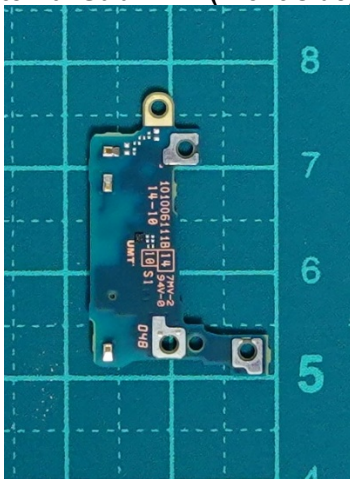

FCC ID: PY7-16813Y Internal Photo

Without Rear panel

Without PBA and Battery

Rear panel

Internal Main-PWB Front with Shield cases(Front-side)

Internal Main-PWB Front without Shield cases (Front-side)

Internal Main-PWB Front (Rear-side)

Internal Main-PWB Rear with Shield cases (Rear-side)

Internal Main-PWB Rear without Shield cases (Rear-side)

Internal Main-PWB Rear with Shield cases (Front-side)

Internal Main-PWB Rear without Shield cases (Front-side)

Internal Sub-PWB (Front-side)

Internal Sub-PBA (Rear-side)

Battery: