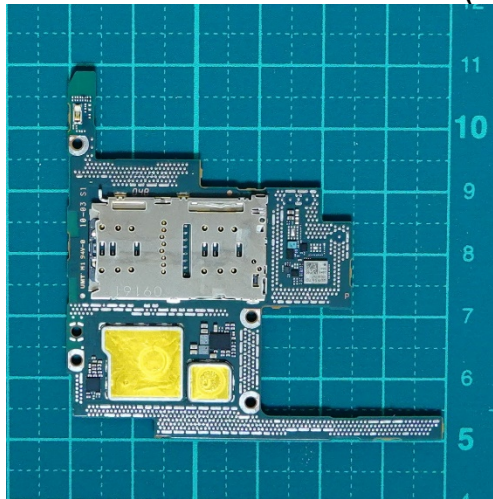

FCC ID: PY7-16813Y Internal Photo

Without Rear panel

Without PBA and Battery

Rear panel

Internal Main-PWB Front with Shield cases(Front-side)

Internal Main-PWB Front without Shield cases (Front-side)

Internal Main-PWB Front (Rear-side)

Internal Main-PWB Rear with Shield cases (Rear-side)

Internal Main-PWB Rear without Shield cases (Rear-side)

Internal Main-PWB Rear with Shield cases (Front-side)

Internal Main-PWB Rear without Shield cases (Front-side)

Internal Sub-PWB (Front-side)

Internal Sub-PBA (Rear-side)

Battery: