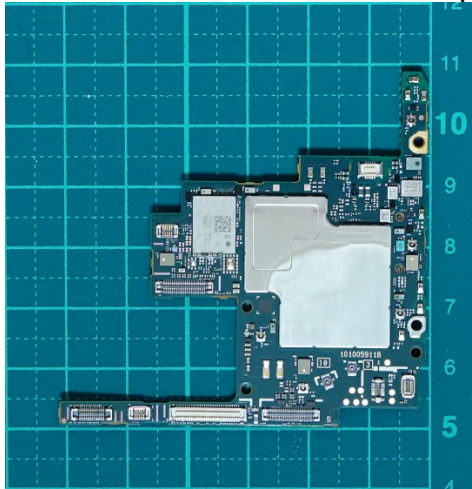

FCC ID: PY7-16813Y Internal Photo

Without Rear panel

Without PBA and Battery

Rear panel

Internal Main-PWB Front with Shield cases(Front-side)

Internal Main-PWB Front without Shield cases (Front-side)

Internal Main-PWB Front (Rear-side)

Internal Main-PWB Rear with Shield cases (Rear-side)

Internal Main-PWB Rear without Shield cases (Rear-side)

Internal Main-PWB Rear with Shield cases (Front-side)

Internal Main-PWB Rear without Shield cases (Front-side)

Internal Sub-PWB (Front-side)

Internal Sub-PBA (Rear-side)

Battery: