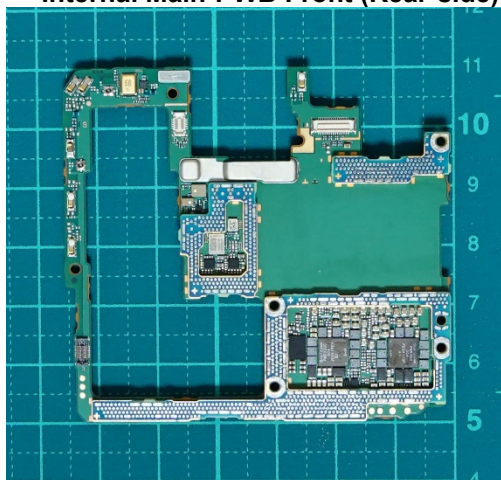

FCC ID: PY7-16813Y Internal Photo

Without Rear panel

Without PBA and Battery

Rear panel

Internal Main-PWB Front with Shield cases(Front-side)

Internal Main-PWB Front without Shield cases (Front-side)

Internal Main-PWB Front (Rear-side)

Internal Main-PWB Rear with Shield cases (Rear-side)

Internal Main-PWB Rear without Shield cases (Rear-side)

Internal Main-PWB Rear with Shield cases (Front-side)

Internal Main-PWB Rear without Shield cases (Front-side)