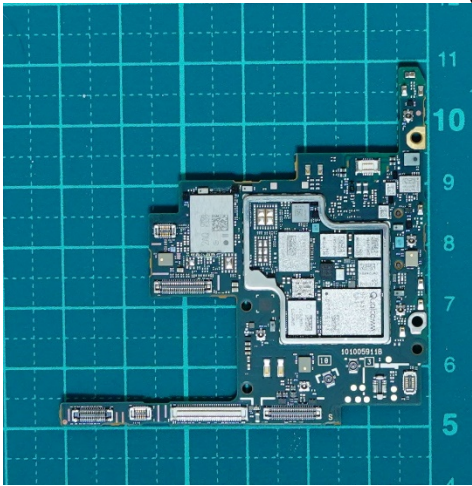

FCC ID: PY7-16813Y Internal Photo

Without Rear panel

Without PBA and Battery

Rear panel

Internal Main-PWB Front with Shield cases(Front-side)

Internal Main-PWB Front without Shield cases (Front-side)

Internal Main-PWB Front (Rear-side)

Internal Main-PWB Rear with Shield cases (Rear-side)

Internal Main-PWB Rear without Shield cases (Rear-side)

Internal Main-PWB Rear with Shield cases (Front-side)

Internal Main-PWB Rear without Shield cases (Front-side)

Internal Sub-PWB (Front-side)

Internal Sub-PBA (Rear-side)

Battery: