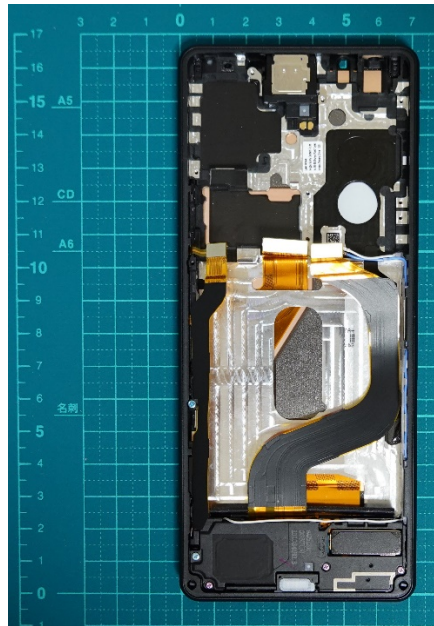

FCC ID: PY7-16813Y Internal Photo

Without Rear panel

Without PBA and Battery

Rear panel

Internal Main-PWB Front with Shield cases(Front-side)

Internal Main-PWB Front without Shield cases (Front-side)

Internal Main-PWB Front (Rear-side)

Internal Main-PWB Rear with Shield cases (Rear-side)

Internal Main-PWB Rear without Shield cases (Rear-side)

Internal Main-PWB Rear with Shield cases (Front-side)

Internal Main-PWB Rear without Shield cases (Front-side)