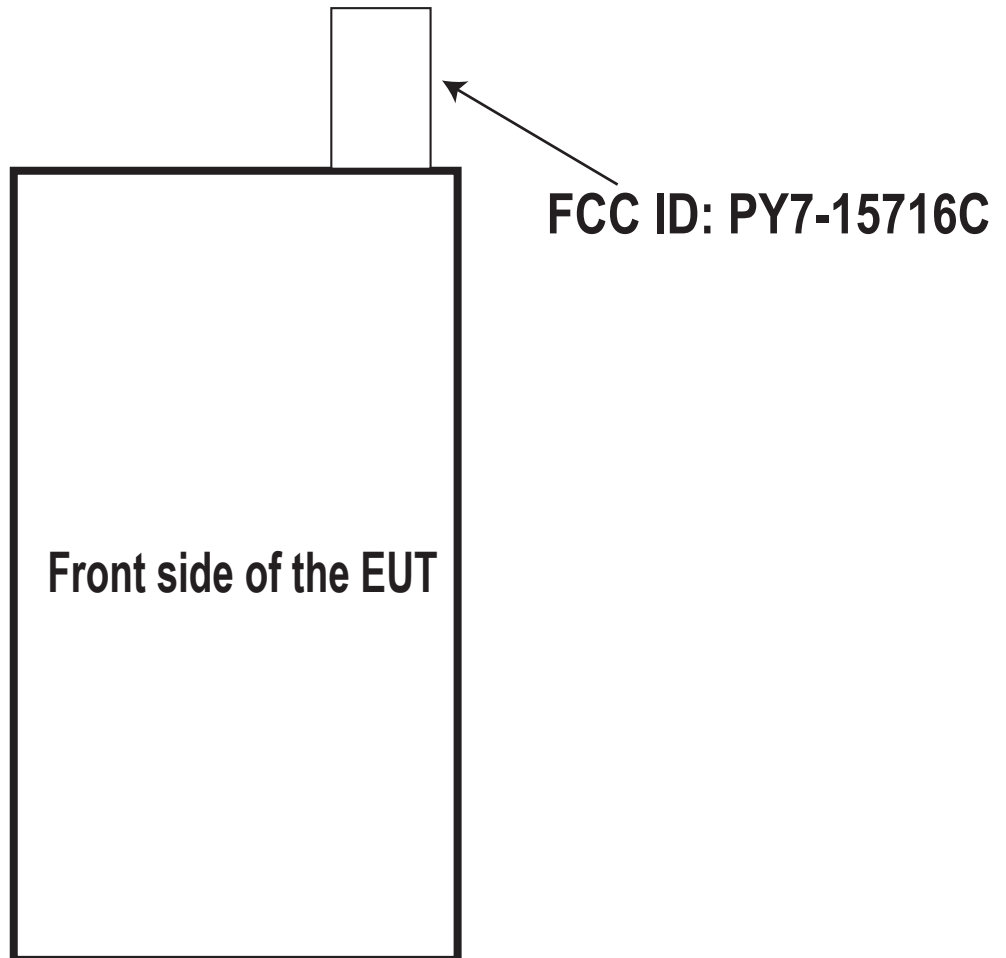

Label and Label Location

PY7-15716C

The FCC ID is not on the exterior of the device but labelling meets the conditions allowed in KDB 784748 for the label to be placed in a user accessible area:

1. The device is handheld
2. The user manual directs the user where to find the FCC label
3. The user does not require any special tools to access the FCC label and the label is not removable
4. The FCC ID is on the label, FCC15.19(a) statement in manual due to device size.
5. The label tray which has FCC ID is stored in the same place of the SIM card tray, pull it out to exhibit FCC ID.