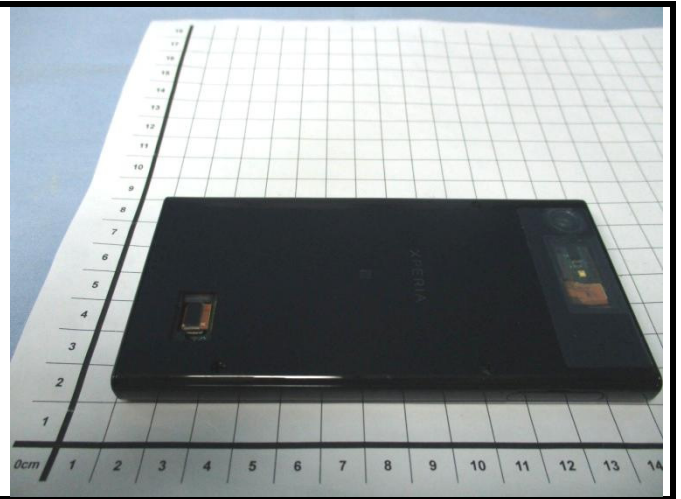

FCC HAC (T-Coil) Test Report

<Photographs of EUT>

<Photographs of Setup>

Top View

Bottom View

Left Side View

Right Side View