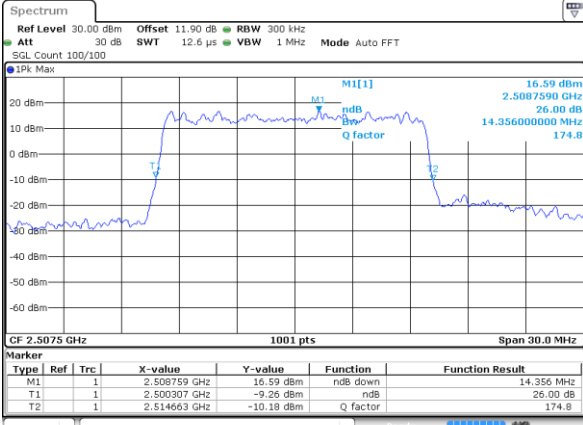

Highest Channel / 10MHz / 16QAM

Date: 25 AUG 2017 19:09:38

LTE Band 7

Lowest Channel / 15MHz / QPSK

Date: 25 AUG 2017 19:16:32

Lowest Channel / 15MHz / 16QAM

Date: 25 AUG 2017 19:16:42

Middle Channel / 15MHz / QPSK

Date: 25 AUG 2017 19:23:36

Middle Channel / 15MHz / 16QAM

Date: 25 AUG 2017 19:23:46

Highest Channel / 15MHz / QPSK

Date: 25 AUG 2017 19:26:02

Highest Channel / 15MHz / 16QAM

Date: 25 AUG 2017 19:26:12

LTE Band 7