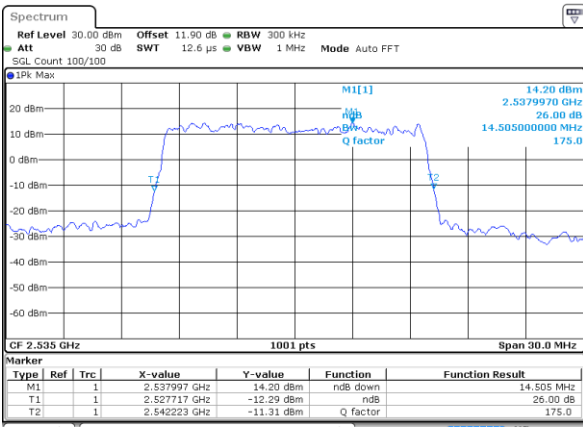

Date: 5.OCT.2017 15:56:41

LTE Band 7

Lowest Channel / 15MHz / 64QAM

Date: 5.OCT.2017 16:00:13

Lowest Channel / 20MHz / 64QAM

Date: 5.OCT.2017 16:08:30

Middle Channel / 15MHz / 64QAM

Date: 5.OCT.2017 16:03:45

Middle Channel / 20MHz / 64QAM

Date: 5.OCT.2017 16:12:02

Highest Channel / 15MHz / 64QAM

Date: 5.OCT.2017 16:04:58

Highest Channel / 20MHz / 64QAM

Date: 5.OCT.2017 16:13:15

Occupied Bandwidth

Mode	LTE Band 7 : 99%OBW(MHz)											
BW	1.4MHz		3MHz		5MHz		10MHz		15MHz		20MHz	
Mod.	QPSK	16QAM	QPSK	16QAM	QPSK	16QAM	QPSK	16QAM	QPSK	16QAM	QPSK	16QAM
Lowest CH	-	-	-	-	4.5	4.49	8.99	9.05	13.49	13.43	18.26	18.42
Middle CH	-	-	-	-	4.48	4.5	9.01	9.01	13.46	13.46	18.46	18.42
Highest CH	-	-	-	-	4.51	4.49	8.99	9.01	13.37	13.37	18.34	18.38
Mode	LTE Band 7 : 99%OBW(MHz)											
BW	1.4MHz		3MHz		5MHz		10MHz		15MHz		20MHz	
Mod.	64QAM		64QAM		64QAM		64QAM		64QAM		64QAM	
Lowest CH	-	-	-	-	4.495	-	8.991	-	13.456	-	18.301	-
Middle CH	-	-	-	-	4.495	-	9.07	-	13.396	-	18.301	-
Highest CH	-	-	-	-	4.485	-	9.07	-	13.426	-	18.341	-