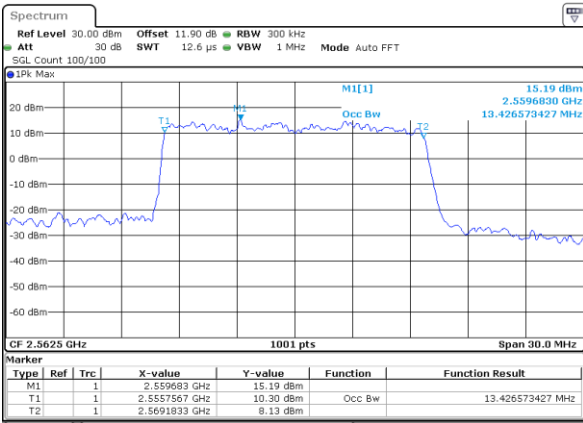

Date: 5.OCT.2017 15:51:46

Middle Channel / 5MHz / 64QAM

Date: 5.OCT.2017 15:47:01

Middle Channel / 10MHz / 64QAM

Date: 5.OCT.2017 15:55:18

Highest Channel / 5MHz / 64QAM

Date: 5.OCT.2017 15:48:14

Highest Channel / 10MHz / 64QAM

Date: 5.OCT.2017 15:56:31

LTE Band 7

Lowest Channel / 15MHz / 64QAM

Date: 5 OCT 2017 16:00:03

Lowest Channel / 20MHz / 64QAM

Date: 5 OCT 2017 16:08:20

Middle Channel / 15MHz / 64QAM

Date: 5 OCT 2017 16:03:35

Middle Channel / 20MHz / 64QAM

Date: 5 OCT 2017 16:11:52

Highest Channel / 15MHz / 64QAM

Date: 5 OCT 2017 16:04:48

Highest Channel / 20MHz / 64QAM

Date: 5 OCT 2017 16:13:05

Conducted Band Edge

LTE Band 7 / 5MHz / QPSK

Lowest Band Edge / 1 RB

Date: 25 AUG 2017 16:58:34

Highest Band Edge / 1 RB

Date: 25 AUG 2017 17:08:04

Lowest Band Edge / Full RB

Date: 25 AUG 2017 17:00:52

Highest Band Edge / Full RB

Date: 25 AUG 2017 18:56:33