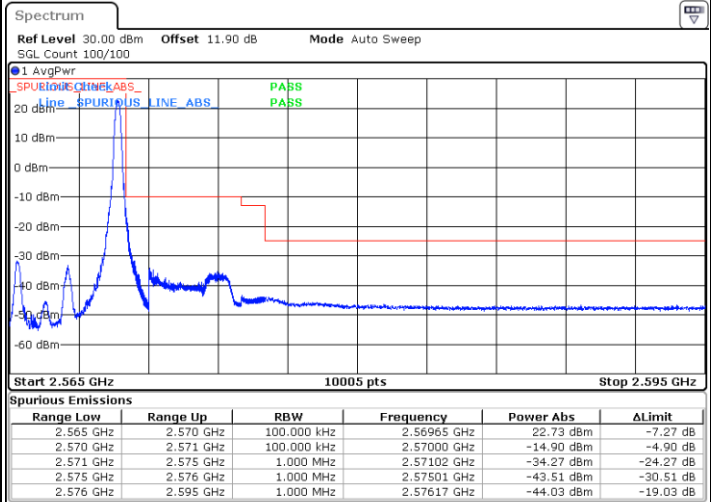

Date: 5.OCT.2017 15:56:31

LTE Band 7

Lowest Channel / 15MHz / 64QAM

Date: 5 OCT 2017 16:00:03

Lowest Channel / 20MHz / 64QAM

Date: 5 OCT 2017 16:08:20

Middle Channel / 15MHz / 64QAM

Date: 5 OCT 2017 16:03:35

Middle Channel / 20MHz / 64QAM

Date: 5 OCT 2017 16:11:52

Highest Channel / 15MHz / 64QAM

Date: 5 OCT 2017 16:04:48

Highest Channel / 20MHz / 64QAM

Date: 5 OCT 2017 16:13:05

Conducted Band Edge

LTE Band 7 / 5MHz / QPSK

Lowest Band Edge / 1 RB

Date: 25 AUG 2017 16:58:34

Highest Band Edge / 1 RB

Date: 25 AUG 2017 17:08:04

Lowest Band Edge / Full RB

Date: 25 AUG 2017 17:00:52

Highest Band Edge / Full RB

Date: 25 AUG 2017 18:56:33

LTE Band 7 / 5MHz / 16QAM

Lowest Band Edge / 1 RB

Date: 25 AUG 2017 16:59:43

Highest Band Edge / 1 RB

Date: 25 AUG 2017 17:09:13

Lowest Band Edge / Full RB

Date: 25 AUG 2017 17:02:02

Highest Band Edge / Full RB