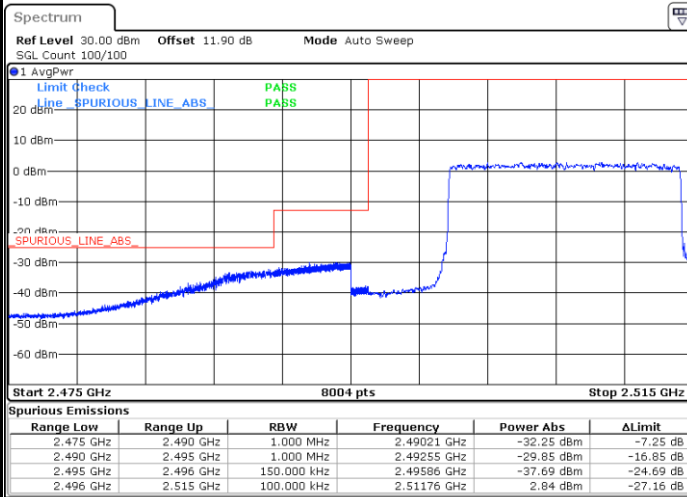

Lowest Band Edge / Full RB

Date: 25 AUG 2017 19:04:45

Highest Band Edge / Full RB

Date: 25 AUG 2017 19:14:15

LTE Band 7 / 10MHz / 64QAM

Lowest Band Edge / 1 RB

Date: 5.OCT.2017 15:53:05

Highest Band Edge / 1 RB

Date: 5.OCT.2017 15:57:50

Lowest Band Edge / Full RB

Date: 5.OCT.2017 15:54:14

Highest Band Edge / Full RB

Date: 5.OCT.2017 15:58:59

LTE Band 7 / 15MHz / QPSK

Lowest Band Edge / 1 RB

Date: 25 AUG 2017 19:17:51

Highest Band Edge / 1 RB

Date: 25 AUG 2017 19:27:21

Lowest Band Edge / Full RB

Date: 25 AUG 2017 19:20:09

Highest Band Edge / Full RB

Date: 25 AUG 2017 19:29:40

LTE Band 7 / 15MHz / 16QAM

Lowest Band Edge / 1 RB

Date: 25 AUG 2017 19:19:00

Highest Band Edge / 1 RB

Date: 25 AUG 2017 19:28:30

Lowest Band Edge / Full RB

Date: 25 AUG 2017 19:21:19

Highest Band Edge / Full RB

Date: 25 AUG 2017 19:30:49

LTE Band 7 / 15MHz / 64QAM