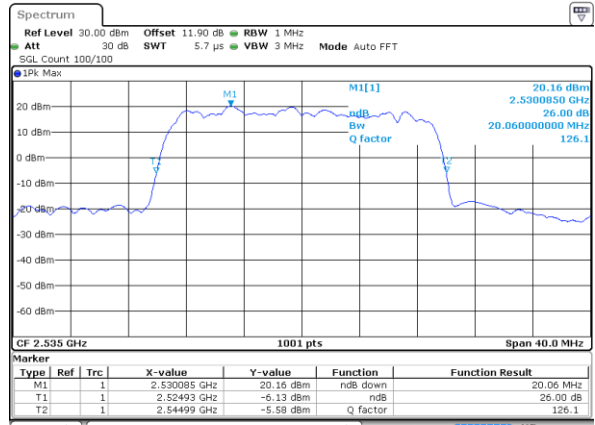

Date: 25 AUG 2017 19:23:36

Middle Channel / 15MHz / 16QAM

Date: 25 AUG 2017 19:23:46

Highest Channel / 15MHz / QPSK

Date: 25 AUG 2017 19:26:02

Highest Channel / 15MHz / 16QAM

Date: 25 AUG 2017 19:26:12

LTE Band 7

Lowest Channel / 20MHz / QPSK

Date: 25 AUG 2017 19:33:06

Lowest Channel / 20MHz / 16QAM

Date: 25 AUG 2017 19:33:16

Middle Channel / 20MHz / QPSK

Date: 25 AUG 2017 19:40:09

Middle Channel / 20MHz / 16QAM

Date: 25 AUG 2017 19:40:19

Highest Channel / 20MHz / QPSK

Date: 25 AUG 2017 19:42:36

Highest Channel / 20MHz / 16QAM

Date: 25 AUG 2017 19:42:46

LTE Band 7

Lowest Channel / 5MHz / 64QAM

Date: 5.OCT.2017 15:43:39

Lowest Channel / 10MHz / 64QAM