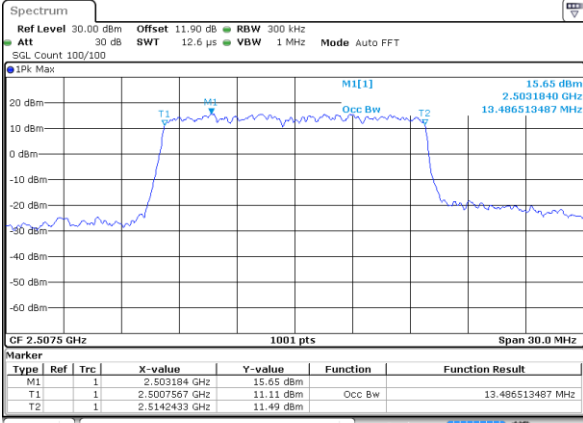

Highest Channel / 10MHz / 16QAM

Date: 25 AUG 2017 19:09:18

LTE Band 7

Lowest Channel / 15MHz / QPSK

Date: 25 AUG 2017 19:16:12

Lowest Channel / 15MHz / 16QAM

Date: 25 AUG 2017 19:16:22

Middle Channel / 15MHz / QPSK

Date: 25 AUG 2017 19:23:16

Middle Channel / 15MHz / 16QAM

Date: 25 AUG 2017 19:23:26

Highest Channel / 15MHz / QPSK

Date: 25 AUG 2017 19:25:42

Highest Channel / 15MHz / 16QAM

Date: 25 AUG 2017 19:25:52

LTE Band 7