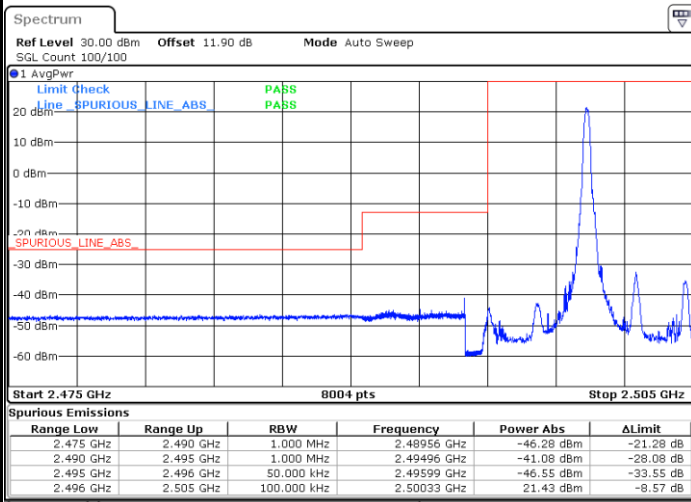

Middle Channel / 20MHz / 64QAM

Date: 5 OCT 2017 16:11:52

Highest Channel / 15MHz / 64QAM

Date: 5 OCT 2017 16:04:48

Highest Channel / 20MHz / 64QAM

Date: 5 OCT 2017 16:13:05

Conducted Band Edge

LTE Band 7 / 5MHz / QPSK

Lowest Band Edge / 1 RB

Date: 25 AUG 2017 16:58:34

Highest Band Edge / 1 RB

Date: 25 AUG 2017 17:08:04

Lowest Band Edge / Full RB

Date: 25 AUG 2017 17:00:52

Highest Band Edge / Full RB

Date: 25 AUG 2017 18:56:33

LTE Band 7 / 5MHz / 16QAM

Lowest Band Edge / 1 RB

Date: 25 AUG 2017 16:59:43

Highest Band Edge / 1 RB

Date: 25 AUG 2017 17:09:13

Lowest Band Edge / Full RB

Date: 25 AUG 2017 17:02:02

Highest Band Edge / Full RB

Date: 25 AUG 2017 18:57:42

LTE Band 7 / 5MHz / 64QAM

Lowest Band Edge / 1RB

Date: 5.OCT.2017 15:44:48

Highest Band Edge / 1 RB

Date: 5.OCT.2017 15:49:33

Lowest Band Edge / Full RB

Date: 5.OCT.2017 15:45:57