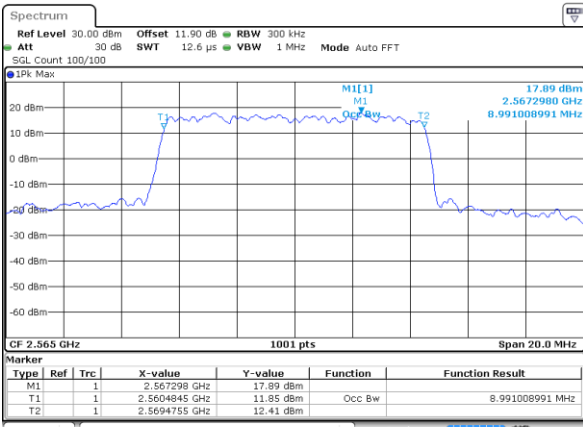

Date: 25 AUG 2017 17:04:09

Highest Channel / 5MHz / QPSK

Date: 25 AUG 2017 17:06:25

Highest Channel / 5MHz / 16QAM

Date: 25 AUG 2017 17:06:35

LTE Band 7

Lowest Channel / 10MHz / QPSK

Date: 25 AUG 2017 18:59:39

Lowest Channel / 10MHz / 16QAM

Date: 25 AUG 2017 18:59:49

Middle Channel / 10MHz / QPSK

Date: 25 AUG 2017 19:06:42

Middle Channel / 10MHz / 16QAM

Date: 25 AUG 2017 19:06:52

Highest Channel / 10MHz / QPSK

Date: 25 AUG 2017 19:09:08

Highest Channel / 10MHz / 16QAM

Date: 25 AUG 2017 19:09:18

LTE Band 7

Lowest Channel / 15MHz / QPSK

Date: 25 AUG 2017 19:16:12

Lowest Channel / 15MHz / 16QAM

Date: 25 AUG 2017 19:16:22

Middle Channel / 15MHz / QPSK