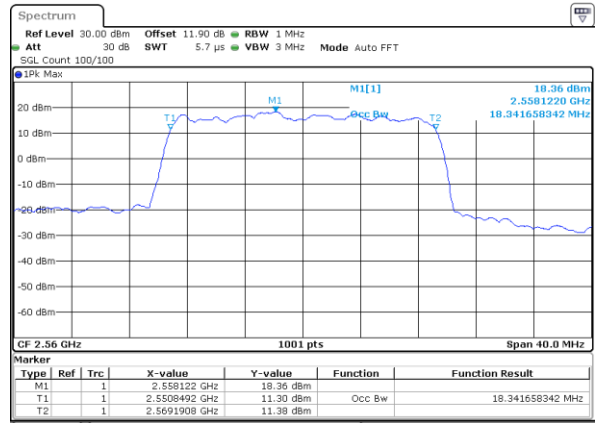

Date: 5.OCT.2017 15:56:31

LTE Band 7

Lowest Channel / 15MHz / 64QAM

Date: 5 OCT 2017 16:00:03

Lowest Channel / 20MHz / 64QAM

Date: 5 OCT 2017 16:08:20

Middle Channel / 15MHz / 64QAM

Date: 5 OCT 2017 16:03:35

Middle Channel / 20MHz / 64QAM

Date: 5 OCT 2017 16:11:52

Highest Channel / 15MHz / 64QAM

Date: 5 OCT 2017 16:04:48

Highest Channel / 20MHz / 64QAM

Date: 5 OCT 2017 16:13:05

Conducted Band Edge

LTE Band 7 / 5MHz / QPSK

Lowest Band Edge / 1 RB

Date: 25 AUG 2017 16:58:34

Highest Band Edge / 1 RB

Date: 25 AUG 2017 17:08:04

Lowest Band Edge / Full RB

Date: 25 AUG 2017 17:00:52

Highest Band Edge / Full RB

Date: 25 AUG 2017 18:56:33