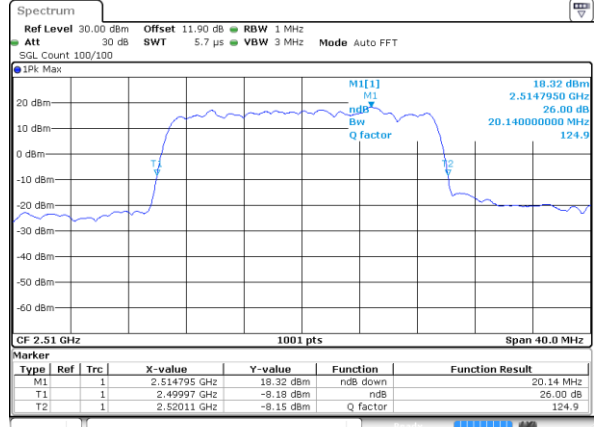

Date: 5.OCT.2017 15:56:41

LTE Band 7

Lowest Channel / 15MHz / 64QAM

Date: 5.OCT.2017 16:00:13

Lowest Channel / 20MHz / 64QAM

Date: 5.OCT.2017 16:08:30

Middle Channel / 15MHz / 64QAM

Date: 5.OCT.2017 16:03:45

Middle Channel / 20MHz / 64QAM

Date: 5.OCT.2017 16:12:02

Highest Channel / 15MHz / 64QAM

Date: 5.OCT.2017 16:04:58

Highest Channel / 20MHz / 64QAM

Date: 5.OCT.2017 16:13:15

Occupied Bandwidth

Mode	LTE Band 7 : 99%OBW(MHz)											
BW	1.4MHz		3MHz		5MHz		10MHz		15MHz		20MHz	
Mod.	QPSK	16QAM	QPSK	16QAM	QPSK	16QAM	QPSK	16QAM	QPSK	16QAM	QPSK	16QAM
Lowest CH	-	-	-	-	4.5	4.49	8.99	9.05	13.49	13.43	18.26	18.42
Middle CH	-	-	-	-	4.48	4.5	9.01	9.01	13.46	13.46	18.46	18.42
Highest CH	-	-	-	-	4.51	4.49	8.99	9.01	13.37	13.37	18.34	18.38
Mode	LTE Band 7 : 99%OBW(MHz)											
BW	1.4MHz		3MHz		5MHz		10MHz		15MHz		20MHz	
Mod.	64QAM		64QAM		64QAM		64QAM		64QAM		64QAM	
Lowest CH	-	-	-	-	4.495	-	8.991	-	13.456	-	18.301	-
Middle CH	-	-	-	-	4.495	-	9.07	-	13.396	-	18.301	-
Highest CH	-	-	-	-	4.485	-	9.07	-	13.426	-	18.341	-