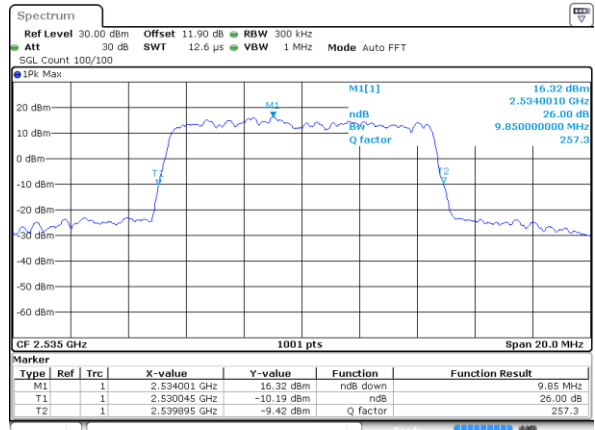

Highest Channel / 20MHz / QPSK

Date: 25 AUG 2017 19:42:36

Highest Channel / 20MHz / 16QAM

Date: 25 AUG 2017 19:42:46

LTE Band 7

Lowest Channel / 5MHz / 64QAM

Date: 5.OCT.2017 15:43:39

Lowest Channel / 10MHz / 64QAM

Date: 5.OCT.2017 15:51:56

Middle Channel / 5MHz / 64QAM

Date: 5.OCT.2017 15:47:11

Middle Channel / 10MHz / 64QAM

Date: 5.OCT.2017 15:55:28

Highest Channel / 5MHz / 64QAM

Date: 5.OCT.2017 15:48:24

Highest Channel / 10MHz / 64QAM