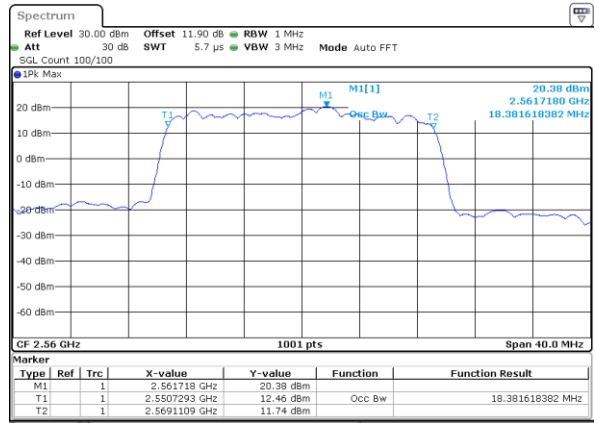

Date: 25 AUG 2017 19:23:16

Middle Channel / 15MHz / 16QAM

Date: 25 AUG 2017 19:23:26

Highest Channel / 15MHz / QPSK

Date: 25 AUG 2017 19:25:42

Highest Channel / 15MHz / 16QAM

Date: 25 AUG 2017 19:25:52

LTE Band 7

Lowest Channel / 20MHz / QPSK

Date: 25 AUG 2017 19:32:46

Lowest Channel / 20MHz / 16QAM

Date: 25 AUG 2017 19:32:56

Middle Channel / 20MHz / QPSK

Date: 25 AUG 2017 19:39:49

Middle Channel / 20MHz / 16QAM

Date: 25 AUG 2017 19:39:59

Highest Channel / 20MHz / QPSK

Date: 25 AUG 2017 19:42:16

Highest Channel / 20MHz / 16QAM

Date: 25 AUG 2017 19:42:26

LTE Band 7

Lowest Channel / 5MHz / 64QAM

Date: 5.OCT.2017 15:43:29

Lowest Channel / 10MHz / 64QAM