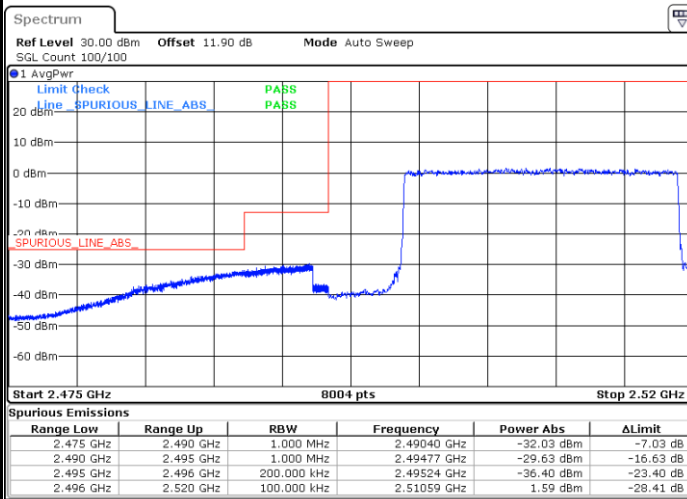

LTE Band 7 / 20MHz / QPSK

Lowest Band Edge / 1 RB

Highest Band Edge / 1 RB

Date: 25 AUG 2017 19:34:25

Date: 25 AUG 2017 19:43:55

Lowest Band Edge / Full RB

Highest Band Edge / Full RB

Date: 25 AUG 2017 19:36:43

Date: 25 AUG 2017 19:47:22

LTE Band 7 / 20MHz / 16QAM

Lowest Band Edge / 1 RB

Date: 25 AUG 2017 19:35:34

Highest Band Edge / 1RB

Date: 25 AUG 2017 19:45:04

Lowest Band Edge / Full RB

Date: 25 AUG 2017 19:37:52

Highest Band Edge / Full RB

Date: 25 AUG 2017 19:46:13