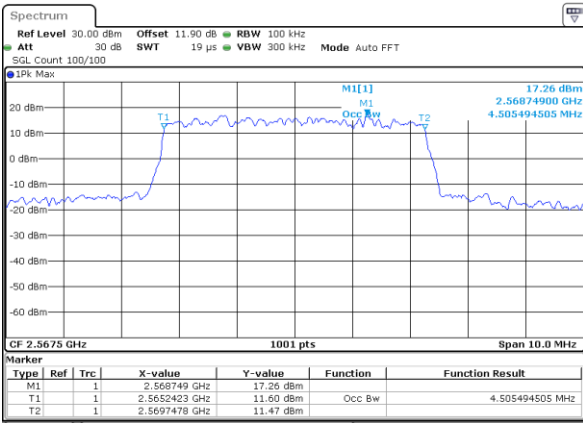

Middle Channel / 20MHz / 64QAM

Date: 5.OCT.2017 16:12:02

Highest Channel / 15MHz / 64QAM

Date: 5.OCT.2017 16:04:58

Highest Channel / 20MHz / 64QAM

Date: 5.OCT.2017 16:13:15

Occupied Bandwidth

Mode	LTE Band 7 : 99%OBW(MHz)											
BW	1.4MHz		3MHz		5MHz		10MHz		15MHz		20MHz	
Mod.	QPSK	16QAM	QPSK	16QAM	QPSK	16QAM	QPSK	16QAM	QPSK	16QAM	QPSK	16QAM
Lowest CH	-	-	-	-	4.5	4.49	8.99	9.05	13.49	13.43	18.26	18.42
Middle CH	-	-	-	-	4.48	4.5	9.01	9.01	13.46	13.46	18.46	18.42
Highest CH	-	-	-	-	4.51	4.49	8.99	9.01	13.37	13.37	18.34	18.38
Mode	LTE Band 7 : 99%OBW(MHz)											
BW	1.4MHz		3MHz		5MHz		10MHz		15MHz		20MHz	
Mod.	64QAM		64QAM		64QAM		64QAM		64QAM		64QAM	
Lowest CH	-	-	-	-	4.495	-	8.991	-	13.456	-	18.301	-
Middle CH	-	-	-	-	4.495	-	9.07	-	13.396	-	18.301	-
Highest CH	-	-	-	-	4.485	-	9.07	-	13.426	-	18.341	-

LTE Band 7

Lowest Channel / 5MHz / QPSK

Date: 25 AUG 2017 16:56:55

Lowest Channel / 5MHz / 16QAM

Date: 25 AUG 2017 16:57:05

Middle Channel / 5MHz / QPSK

Date: 25 AUG 2017 17:03:59

Middle Channel / 5MHz / 16QAM

Date: 25 AUG 2017 17:04:09

Highest Channel / 5MHz / QPSK

Date: 25 AUG 2017 17:06:25

Highest Channel / 5MHz / 16QAM

Date: 25 AUG 2017 17:06:35

LTE Band 7

Lowest Channel / 10MHz / QPSK

Date: 25 AUG 2017 18:59:39