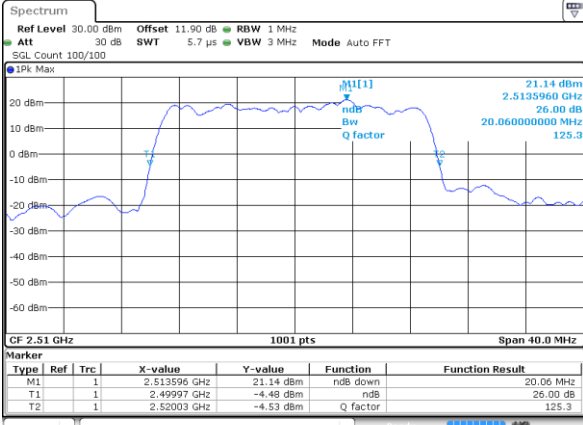

LTE Band 7

Lowest Channel / 20MHz / QPSK

Date: 25 AUG 2017 19:33:06