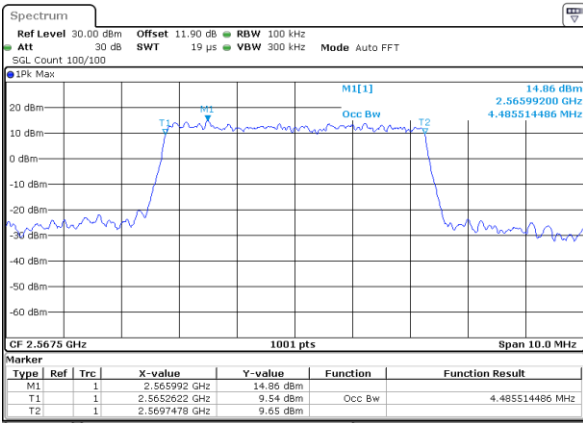

Highest Channel / 20MHz / QPSK

Date: 25 AUG 2017 19:42:16

Highest Channel / 20MHz / 16QAM

Date: 25 AUG 2017 19:42:26

LTE Band 7

Lowest Channel / 5MHz / 64QAM

Date: 5.OCT.2017 15:43:29

Lowest Channel / 10MHz / 64QAM

Date: 5.OCT.2017 15:51:46

Middle Channel / 5MHz / 64QAM

Date: 5.OCT.2017 15:47:01

Middle Channel / 10MHz / 64QAM

Date: 5.OCT.2017 15:55:18

Highest Channel / 5MHz / 64QAM

Date: 5.OCT.2017 15:48:14

Highest Channel / 10MHz / 64QAM

Date: 5.OCT.2017 15:56:31

LTE Band 7

Lowest Channel / 15MHz / 64QAM

Date: 5 OCT 2017 16:00:03

Lowest Channel / 20MHz / 64QAM

Date: 5 OCT 2017 16:08:20

Middle Channel / 15MHz / 64QAM

Date: 5 OCT 2017 16:03:35

Middle Channel / 20MHz / 64QAM

Date: 5 OCT 2017 16:11:52

Highest Channel / 15MHz / 64QAM

Date: 5 OCT 2017 16:04:48

Highest Channel / 20MHz / 64QAM

Date: 5 OCT 2017 16:13:05

Conducted Band Edge

LTE Band 7 / 5MHz / QPSK