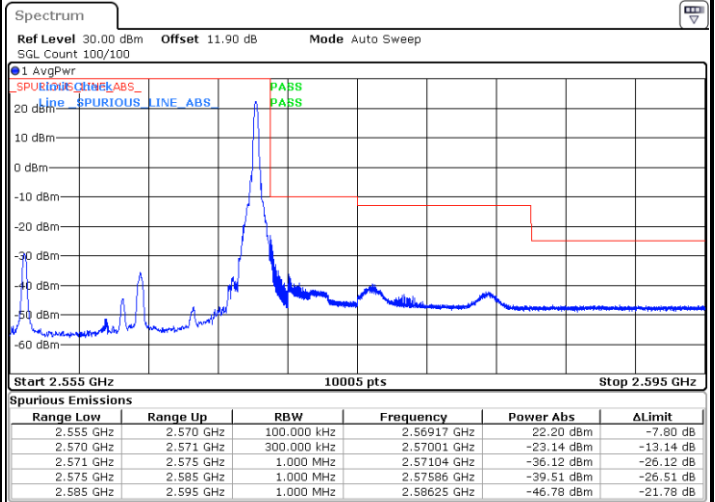

Lowest Band Edge / Full RB

Date: 25 AUG 2017 19:04:45

Highest Band Edge / Full RB

Date: 25 AUG 2017 19:14:15

LTE Band 7 / 10MHz / 64QAM

Lowest Band Edge / 1 RB

Date: 5.OCT.2017 15:53:05

Highest Band Edge / 1 RB

Date: 5.OCT.2017 15:57:50

Lowest Band Edge / Full RB

Date: 5.OCT.2017 15:54:14

Highest Band Edge / Full RB

Date: 5.OCT.2017 15:58:59

LTE Band 7 / 15MHz / QPSK

Lowest Band Edge / 1 RB

Date: 25 AUG 2017 19:17:51

Highest Band Edge / 1 RB

Date: 25 AUG 2017 19:27:21

Lowest Band Edge / Full RB

Date: 25 AUG 2017 19:20:09

Highest Band Edge / Full RB

Date: 25 AUG 2017 19:29:40

LTE Band 7 / 15MHz / 16QAM

Lowest Band Edge / 1 RB

Date: 25 AUG 2017 19:19:00

Highest Band Edge / 1 RB

Date: 25 AUG 2017 19:28:30

Lowest Band Edge / Full RB

Date: 25 AUG 2017 19:21:19

Highest Band Edge / Full RB

Date: 25 AUG 2017 19:30:49

LTE Band 7 / 15MHz / 64QAM