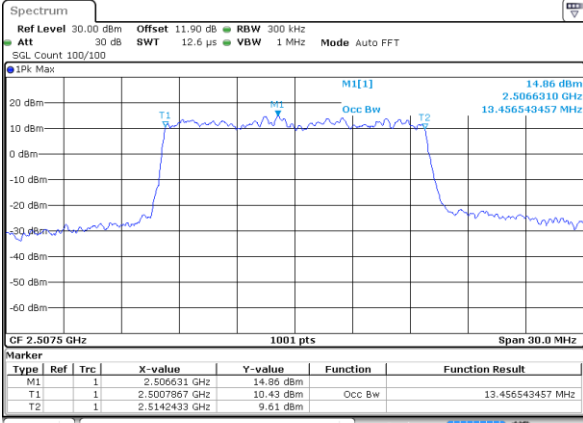

Highest Channel / 20MHz / QPSK

Date: 25 AUG 2017 19:42:16

Highest Channel / 20MHz / 16QAM

Date: 25 AUG 2017 19:42:26

LTE Band 7

Lowest Channel / 5MHz / 64QAM

Date: 5.OCT.2017 15:43:29

Lowest Channel / 10MHz / 64QAM

Date: 5.OCT.2017 15:51:46

Middle Channel / 5MHz / 64QAM

Date: 5.OCT.2017 15:47:01

Middle Channel / 10MHz / 64QAM

Date: 5.OCT.2017 15:55:18

Highest Channel / 5MHz / 64QAM

Date: 5.OCT.2017 15:48:14

Highest Channel / 10MHz / 64QAM

Date: 5.OCT.2017 15:56:31

LTE Band 7

Lowest Channel / 15MHz / 64QAM

Date: 5 OCT 2017 16:00:03

Lowest Channel / 20MHz / 64QAM

Date: 5 OCT 2017 16:08:20

Middle Channel / 15MHz / 64QAM

Date: 5 OCT 2017 16:03:35

Middle Channel / 20MHz / 64QAM

Date: 5 OCT 2017 16:11:52

Highest Channel / 15MHz / 64QAM

Date: 5 OCT 2017 16:04:48

Highest Channel / 20MHz / 64QAM

Date: 5 OCT 2017 16:13:05

Conducted Band Edge

LTE Band 7 / 5MHz / QPSK