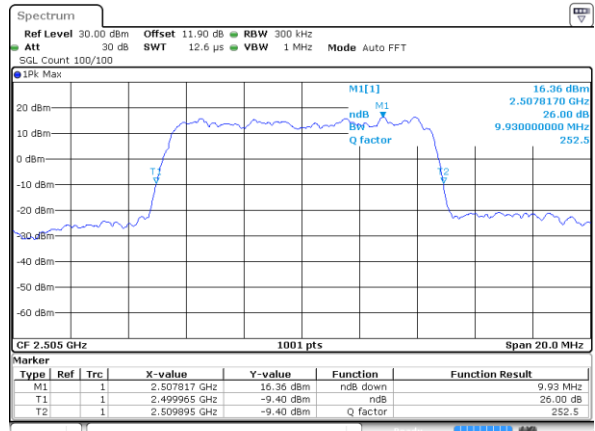

Highest Channel / 20MHz / QPSK

Date: 25 AUG 2017 19:42:36

Highest Channel / 20MHz / 16QAM

Date: 25 AUG 2017 19:42:46

LTE Band 7

Lowest Channel / 5MHz / 64QAM

Date: 5.OCT.2017 15:43:39

Lowest Channel / 10MHz / 64QAM

Date: 5.OCT.2017 15:51:56

Middle Channel / 5MHz / 64QAM

Date: 5.OCT.2017 15:47:11

Middle Channel / 10MHz / 64QAM

Date: 5.OCT.2017 15:55:28

Highest Channel / 5MHz / 64QAM

Date: 5.OCT.2017 15:48:24

Highest Channel / 10MHz / 64QAM