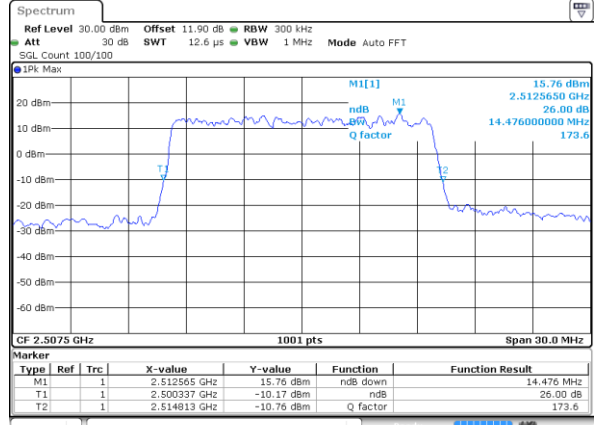

Highest Channel / 10MHz / 16QAM

Date: 25 AUG 2017 19:09:38

LTE Band 7

Lowest Channel / 15MHz / QPSK

Date: 25 AUG 2017 19:16:32

Lowest Channel / 15MHz / 16QAM

Date: 25 AUG 2017 19:16:42

Middle Channel / 15MHz / QPSK

Date: 25 AUG 2017 19:23:36

Middle Channel / 15MHz / 16QAM

Date: 25 AUG 2017 19:23:46

Highest Channel / 15MHz / QPSK

Date: 25 AUG 2017 19:26:02

Highest Channel / 15MHz / 16QAM

Date: 25 AUG 2017 19:26:12

LTE Band 7