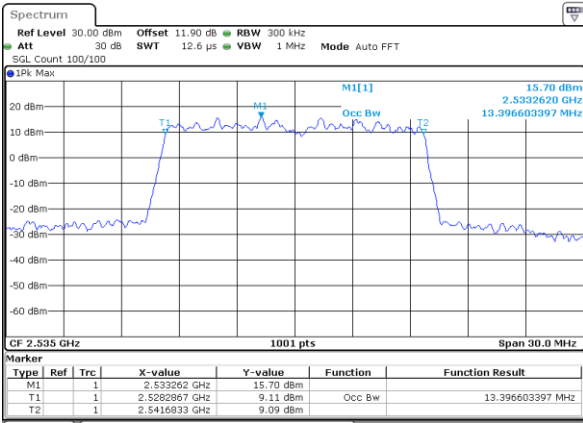

Date: 5.OCT.2017 15:51:46

Middle Channel / 5MHz / 64QAM

Date: 5.OCT.2017 15:47:01

Middle Channel / 10MHz / 64QAM

Date: 5.OCT.2017 15:55:18

Highest Channel / 5MHz / 64QAM

Date: 5.OCT.2017 15:48:14

Highest Channel / 10MHz / 64QAM

Date: 5.OCT.2017 15:56:31

LTE Band 7

Lowest Channel / 15MHz / 64QAM

Date: 5 OCT 2017 16:00:03

Lowest Channel / 20MHz / 64QAM

Date: 5 OCT 2017 16:08:20

Middle Channel / 15MHz / 64QAM

Date: 5 OCT 2017 16:03:35

Middle Channel / 20MHz / 64QAM

Date: 5 OCT 2017 16:11:52

Highest Channel / 15MHz / 64QAM

Date: 5 OCT 2017 16:04:48

Highest Channel / 20MHz / 64QAM

Date: 5 OCT 2017 16:13:05

Conducted Band Edge

LTE Band 7 / 5MHz / QPSK

Lowest Band Edge / 1 RB

Date: 25 AUG 2017 16:58:34

Highest Band Edge / 1 RB

Date: 25 AUG 2017 17:08:04

Lowest Band Edge / Full RB

Date: 25 AUG 2017 17:00:52

Highest Band Edge / Full RB

Date: 25 AUG 2017 18:56:33