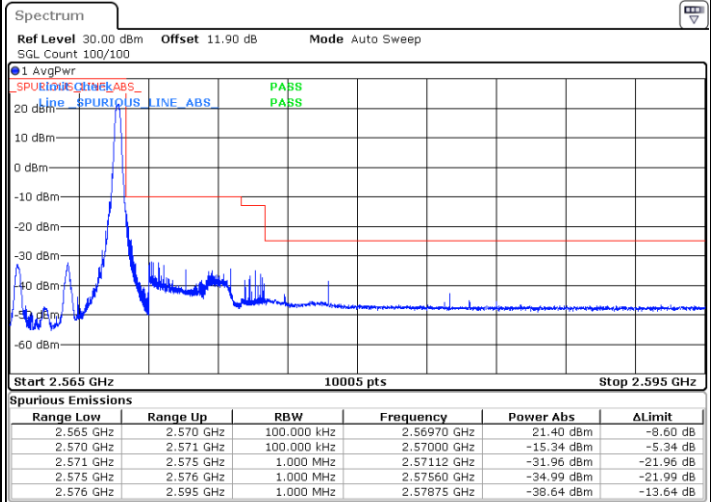

Middle Channel / 20MHz / 64QAM

Date: 5 OCT 2017 16:11:52

Highest Channel / 15MHz / 64QAM

Date: 5 OCT 2017 16:04:48

Highest Channel / 20MHz / 64QAM

Date: 5 OCT 2017 16:13:05

Conducted Band Edge

LTE Band 7 / 5MHz / QPSK

Lowest Band Edge / 1 RB

Date: 25 AUG 2017 16:58:34

Highest Band Edge / 1 RB

Date: 25 AUG 2017 17:08:04

Lowest Band Edge / Full RB

Date: 25 AUG 2017 17:00:52

Highest Band Edge / Full RB

Date: 25 AUG 2017 18:56:33

LTE Band 7 / 5MHz / 16QAM

Lowest Band Edge / 1 RB

Date: 25 AUG 2017 16:59:43

Highest Band Edge / 1 RB

Date: 25 AUG 2017 17:09:13

Lowest Band Edge / Full RB

Date: 25 AUG 2017 17:02:02

Highest Band Edge / Full RB

Date: 25 AUG 2017 18:57:42

LTE Band 7 / 5MHz / 64QAM

Lowest Band Edge / 1RB

Date: 5.OCT.2017 15:44:48

Highest Band Edge / 1 RB

Date: 5.OCT.2017 15:49:33

Lowest Band Edge / Full RB

Date: 5.OCT.2017 15:45:57