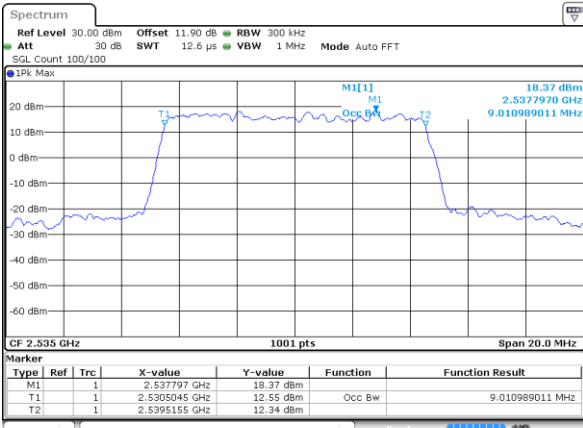

Middle Channel / 10MHz / QPSK

Date: 25 AUG 2017 19:06:42