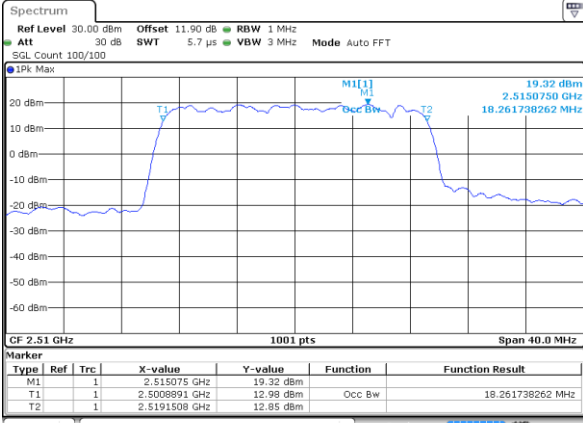

LTE Band 7

Lowest Channel / 20MHz / QPSK

Date: 25 AUG 2017 19:32:46