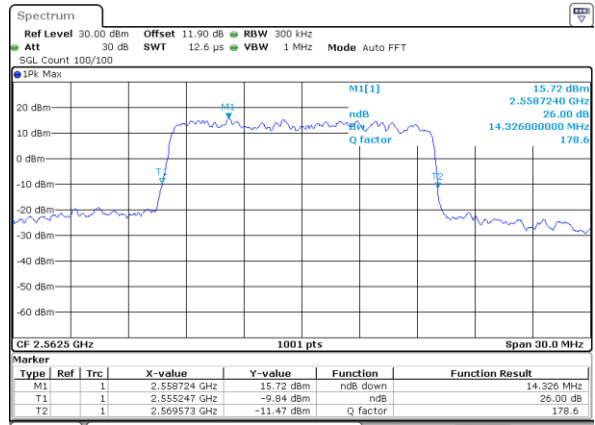

Highest Channel / 10MHz / 16QAM

Date: 25 AUG 2017 19:09:38

LTE Band 7

Lowest Channel / 15MHz / QPSK

Date: 25 AUG 2017 19:16:32

Lowest Channel / 15MHz / 16QAM

Date: 25 AUG 2017 19:16:42

Middle Channel / 15MHz / QPSK

Date: 25 AUG 2017 19:23:36

Middle Channel / 15MHz / 16QAM

Date: 25 AUG 2017 19:23:46

Highest Channel / 15MHz / QPSK

Date: 25 AUG 2017 19:26:02

Highest Channel / 15MHz / 16QAM

Date: 25 AUG 2017 19:26:12

LTE Band 7

Lowest Channel / 20MHz / QPSK

Date: 25 AUG 2017 19:33:06

Lowest Channel / 20MHz / 16QAM

Date: 25 AUG 2017 19:33:16

Middle Channel / 20MHz / QPSK

Date: 25 AUG 2017 19:40:09

Middle Channel / 20MHz / 16QAM

Date: 25 AUG 2017 19:40:19

Highest Channel / 20MHz / QPSK

Date: 25 AUG 2017 19:42:36

Highest Channel / 20MHz / 16QAM

Date: 25 AUG 2017 19:42:46

LTE Band 7

Lowest Channel / 5MHz / 64QAM

Date: 5.OCT.2017 15:43:39

Lowest Channel / 10MHz / 64QAM