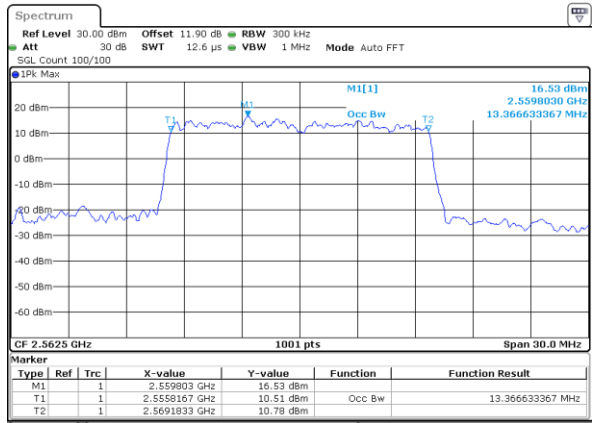

Highest Channel / 10MHz / 16QAM

Date: 25 AUG 2017 19:09:18

LTE Band 7

Lowest Channel / 15MHz / QPSK

Date: 25 AUG 2017 19:16:12

Lowest Channel / 15MHz / 16QAM

Date: 25 AUG 2017 19:16:22

Middle Channel / 15MHz / QPSK

Date: 25 AUG 2017 19:23:16

Middle Channel / 15MHz / 16QAM

Date: 25 AUG 2017 19:23:26

Highest Channel / 15MHz / QPSK

Date: 25 AUG 2017 19:25:42

Highest Channel / 15MHz / 16QAM

Date: 25 AUG 2017 19:25:52

LTE Band 7

Lowest Channel / 20MHz / QPSK

Date: 25 AUG 2017 19:32:46

Lowest Channel / 20MHz / 16QAM

Date: 25 AUG 2017 19:32:56

Middle Channel / 20MHz / QPSK

Date: 25 AUG 2017 19:39:49

Middle Channel / 20MHz / 16QAM

Date: 25 AUG 2017 19:39:59