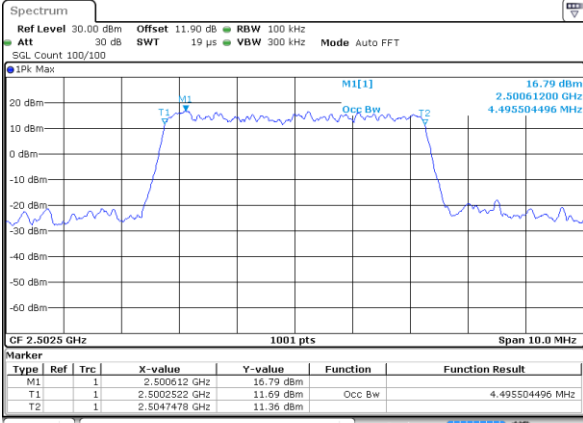

Date: 5.OCT.2017 15:56:41

LTE Band 7

Lowest Channel / 15MHz / 64QAM

Date: 5.OCT.2017 16:00:13

Lowest Channel / 20MHz / 64QAM

Date: 5.OCT.2017 16:08:30

Middle Channel / 15MHz / 64QAM

Date: 5.OCT.2017 16:03:45

Middle Channel / 20MHz / 64QAM

Date: 5.OCT.2017 16:12:02

Highest Channel / 15MHz / 64QAM

Date: 5.OCT.2017 16:04:58

Highest Channel / 20MHz / 64QAM

Date: 5.OCT.2017 16:13:15

Occupied Bandwidth

Mode	LTE Band 7 : 99%OBW(MHz)											
BW	1.4MHz		3MHz		5MHz		10MHz		15MHz		20MHz	
Mod.	QPSK	16QAM	QPSK	16QAM	QPSK	16QAM	QPSK	16QAM	QPSK	16QAM	QPSK	16QAM
Lowest CH	-	-	-	-	4.5	4.49	8.99	9.05	13.49	13.43	18.26	18.42
Middle CH	-	-	-	-	4.48	4.5	9.01	9.01	13.46	13.46	18.46	18.42
Highest CH	-	-	-	-	4.51	4.49	8.99	9.01	13.37	13.37	18.34	18.38
Mode	LTE Band 7 : 99%OBW(MHz)											
BW	1.4MHz		3MHz		5MHz		10MHz		15MHz		20MHz	
Mod.	64QAM		64QAM		64QAM		64QAM		64QAM		64QAM	
Lowest CH	-	-	-	-	4.495	-	8.991	-	13.456	-	18.301	-
Middle CH	-	-	-	-	4.495	-	9.07	-	13.396	-	18.301	-
Highest CH	-	-	-	-	4.485	-	9.07	-	13.426	-	18.341	-

LTE Band 7

Lowest Channel / 5MHz / QPSK

Date: 25 AUG 2017 16:56:55

Lowest Channel / 5MHz / 16QAM

Date: 25 AUG 2017 16:57:05

Middle Channel / 5MHz / QPSK

Date: 25 AUG 2017 17:03:59

Middle Channel / 5MHz / 16QAM