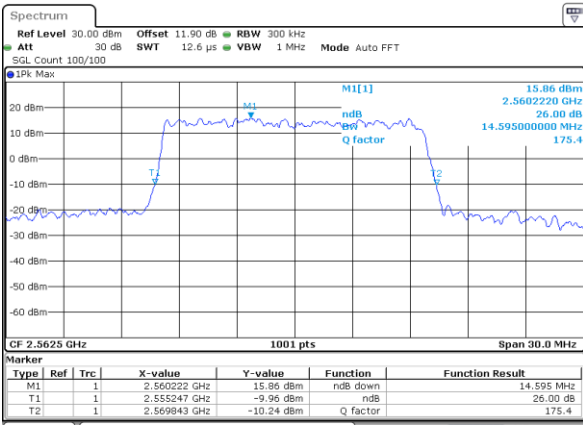

Highest Channel / 10MHz / 16QAM

Date: 25 AUG 2017 19:09:38

LTE Band 7

Lowest Channel / 15MHz / QPSK

Date: 25 AUG 2017 19:16:32

Lowest Channel / 15MHz / 16QAM

Date: 25 AUG 2017 19:16:42

Middle Channel / 15MHz / QPSK

Date: 25 AUG 2017 19:23:36

Middle Channel / 15MHz / 16QAM

Date: 25 AUG 2017 19:23:46

Highest Channel / 15MHz / QPSK

Date: 25 AUG 2017 19:26:02

Highest Channel / 15MHz / 16QAM

Date: 25 AUG 2017 19:26:12

LTE Band 7