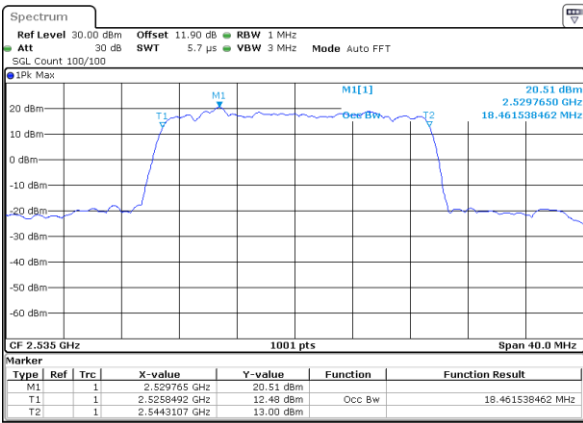

Date: 25 AUG 2017 19:23:16

Middle Channel / 15MHz / 16QAM

Date: 25 AUG 2017 19:23:26

Highest Channel / 15MHz / QPSK

Date: 25 AUG 2017 19:25:42

Highest Channel / 15MHz / 16QAM

Date: 25 AUG 2017 19:25:52

LTE Band 7

Lowest Channel / 20MHz / QPSK

Date: 25 AUG 2017 19:32:46

Lowest Channel / 20MHz / 16QAM

Date: 25 AUG 2017 19:32:56

Middle Channel / 20MHz / QPSK

Date: 25 AUG 2017 19:39:49

Middle Channel / 20MHz / 16QAM

Date: 25 AUG 2017 19:39:59

Highest Channel / 20MHz / QPSK

Date: 25 AUG 2017 19:42:16

Highest Channel / 20MHz / 16QAM

Date: 25 AUG 2017 19:42:26

LTE Band 7

Lowest Channel / 5MHz / 64QAM

Date: 5.OCT.2017 15:43:29

Lowest Channel / 10MHz / 64QAM