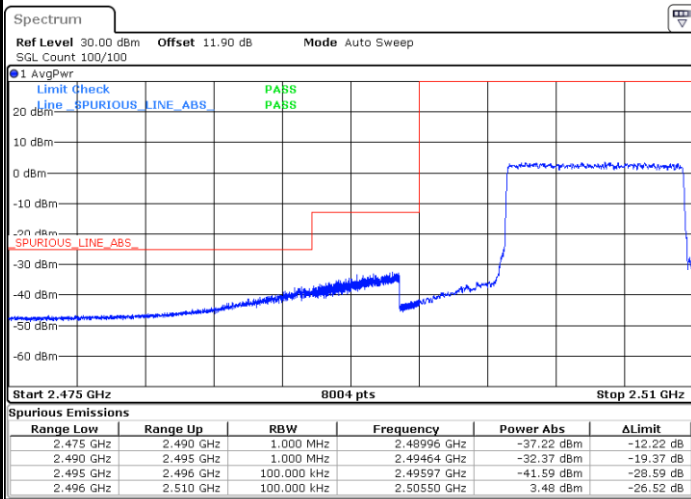

Date: 25 AUG 2017 19:03:36

Highest Band Edge / Full RB

Date: 25 AUG 2017 19:13:06

LTE Band 7 / 10MHz / 16QAM

Lowest Band Edge / 1 RB

Date: 25 AUG 2017 19:02:27

Highest Band Edge / 1 RB

Date: 25 AUG 2017 19:11:57

Lowest Band Edge / Full RB

Date: 25 AUG 2017 19:04:45

Highest Band Edge / Full RB

Date: 25 AUG 2017 19:14:15

LTE Band 7 / 10MHz / 64QAM

Lowest Band Edge / 1 RB

Date: 5.OCT.2017 15:53:05

Highest Band Edge / 1 RB

Date: 5.OCT.2017 15:57:50

Lowest Band Edge / Full RB

Date: 5.OCT.2017 15:54:14

Highest Band Edge / Full RB

Date: 5.OCT.2017 15:58:59

LTE Band 7 / 15MHz / QPSK

Lowest Band Edge / 1 RB

Date: 25 AUG 2017 19:17:51

Highest Band Edge / 1 RB

Date: 25 AUG 2017 19:27:21

Lowest Band Edge / Full RB

Date: 25 AUG 2017 19:20:09

Highest Band Edge / Full RB

Date: 25 AUG 2017 19:29:40

LTE Band 7 / 15MHz / 16QAM

Lowest Band Edge / 1 RB