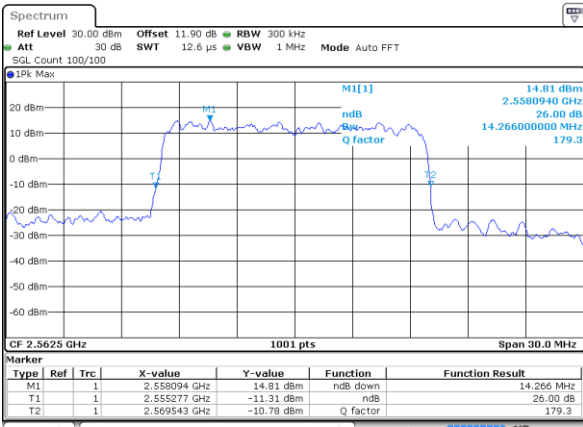

Date: 5.OCT.2017 15:56:41

LTE Band 7

Lowest Channel / 15MHz / 64QAM

Date: 5.OCT.2017 16:00:13

Lowest Channel / 20MHz / 64QAM

Date: 5.OCT.2017 16:08:30

Middle Channel / 15MHz / 64QAM

Date: 5.OCT.2017 16:03:45

Middle Channel / 20MHz / 64QAM

Date: 5.OCT.2017 16:12:02

Highest Channel / 15MHz / 64QAM

Date: 5.OCT.2017 16:04:58

Highest Channel / 20MHz / 64QAM

Date: 5.OCT.2017 16:13:15

Occupied Bandwidth

Mode	LTE Band 7 : 99%OBW(MHz)											
BW	1.4MHz		3MHz		5MHz		10MHz		15MHz		20MHz	
Mod.	QPSK	16QAM	QPSK	16QAM	QPSK	16QAM	QPSK	16QAM	QPSK	16QAM	QPSK	16QAM
Lowest CH	-	-	-	-	4.5	4.49	8.99	9.05	13.49	13.43	18.26	18.42
Middle CH	-	-	-	-	4.48	4.5	9.01	9.01	13.46	13.46	18.46	18.42
Highest CH	-	-	-	-	4.51	4.49	8.99	9.01	13.37	13.37	18.34	18.38
Mode	LTE Band 7 : 99%OBW(MHz)											
BW	1.4MHz		3MHz		5MHz		10MHz		15MHz		20MHz	
Mod.	64QAM		64QAM		64QAM		64QAM		64QAM		64QAM	
Lowest CH	-	-	-	-	4.495	-	8.991	-	13.456	-	18.301	-
Middle CH	-	-	-	-	4.495	-	9.07	-	13.396	-	18.301	-
Highest CH	-	-	-	-	4.485	-	9.07	-	13.426	-	18.341	-