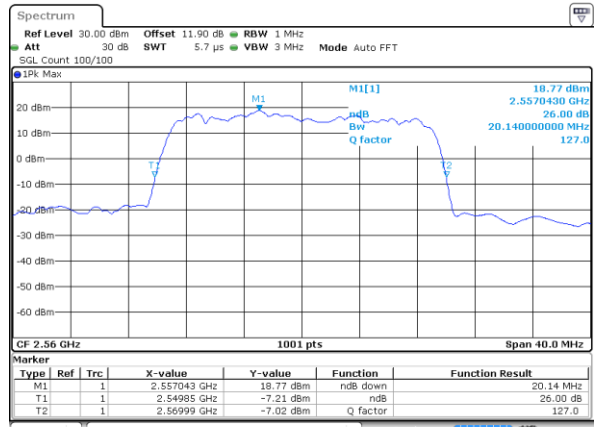

Date: 5.OCT.2017 15:56:41

LTE Band 7

Lowest Channel / 15MHz / 64QAM

Date: 5.OCT.2017 16:00:13

Lowest Channel / 20MHz / 64QAM

Date: 5.OCT.2017 16:08:30

Middle Channel / 15MHz / 64QAM

Date: 5.OCT.2017 16:03:45

Middle Channel / 20MHz / 64QAM

Date: 5.OCT.2017 16:12:02

Highest Channel / 15MHz / 64QAM

Date: 5.OCT.2017 16:04:58

Highest Channel / 20MHz / 64QAM

Date: 5.OCT.2017 16:13:15

Occupied Bandwidth

Mode	LTE Band 7 : 99%OBW(MHz)											
BW	1.4MHz		3MHz		5MHz		10MHz		15MHz		20MHz	
Mod.	QPSK	16QAM	QPSK	16QAM	QPSK	16QAM	QPSK	16QAM	QPSK	16QAM	QPSK	16QAM
Lowest CH	-	-	-	-	4.5	4.49	8.99	9.05	13.49	13.43	18.26	18.42
Middle CH	-	-	-	-	4.48	4.5	9.01	9.01	13.46	13.46	18.46	18.42
Highest CH	-	-	-	-	4.51	4.49	8.99	9.01	13.37	13.37	18.34	18.38
Mode	LTE Band 7 : 99%OBW(MHz)											
BW	1.4MHz		3MHz		5MHz		10MHz		15MHz		20MHz	
Mod.	64QAM		64QAM		64QAM		64QAM		64QAM		64QAM	
Lowest CH	-	-	-	-	4.495	-	8.991	-	13.456	-	18.301	-
Middle CH	-	-	-	-	4.495	-	9.07	-	13.396	-	18.301	-
Highest CH	-	-	-	-	4.485	-	9.07	-	13.426	-	18.341	-

LTE Band 7

Lowest Channel / 5MHz / QPSK

Date: 25 AUG 2017 16:56:55

Lowest Channel / 5MHz / 16QAM

Date: 25 AUG 2017 16:57:05

Middle Channel / 5MHz / QPSK

Date: 25 AUG 2017 17:03:59

Middle Channel / 5MHz / 16QAM