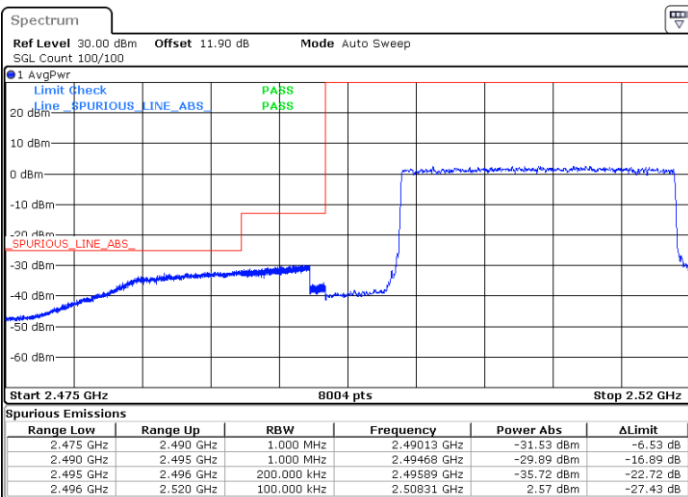

Date: 25 AUG 2017 19:19:00

Highest Band Edge / 1 RB

Date: 25 AUG 2017 19:28:30

Lowest Band Edge / Full RB

Date: 25 AUG 2017 19:21:19

Highest Band Edge / Full RB

Date: 25 AUG 2017 19:30:49

LTE Band 7 / 15MHz / 64QAM

Lowest Band Edge / 1 RB

Date: 5 OCT.2017 16:01:22

Highest Band Edge / 1 RB

Date: 5 OCT.2017 16:06:07

Lowest Band Edge / Full RB

Date: 5 OCT.2017 16:02:31

Highest Band Edge / Full RB

Date: 5 OCT.2017 16:07:16

LTE Band 7 / 20MHz / QPSK

Lowest Band Edge / 1 RB

Highest Band Edge / 1 RB

Date: 25 AUG 2017 19:34:25

Date: 25 AUG 2017 19:43:55

Lowest Band Edge / Full RB

Highest Band Edge / Full RB

Date: 25 AUG 2017 19:36:43

Date: 25 AUG 2017 19:47:22

LTE Band 7 / 20MHz / 16QAM

Lowest Band Edge / 1 RB

Date: 25 AUG 2017 19:35:34

Highest Band Edge / 1RB

Date: 25 AUG 2017 19:45:04

Lowest Band Edge / Full RB

Date: 25 AUG 2017 19:37:52