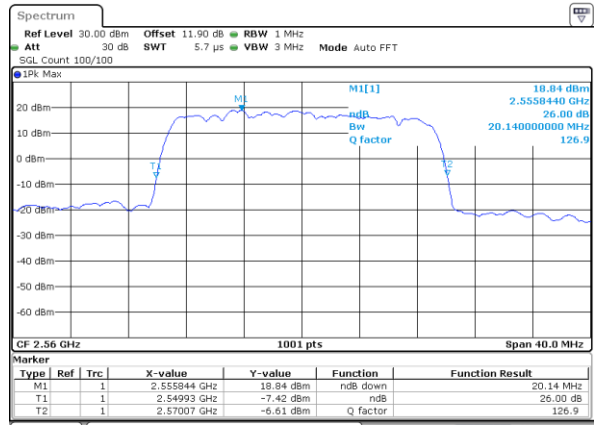

Date: 25 AUG 2017 19:23:36

Middle Channel / 15MHz / 16QAM

Date: 25 AUG 2017 19:23:46

Highest Channel / 15MHz / QPSK

Date: 25 AUG 2017 19:26:02

Highest Channel / 15MHz / 16QAM

Date: 25 AUG 2017 19:26:12

LTE Band 7

Lowest Channel / 20MHz / QPSK

Date: 25 AUG 2017 19:33:06

Lowest Channel / 20MHz / 16QAM

Date: 25 AUG 2017 19:33:16

Middle Channel / 20MHz / QPSK

Date: 25 AUG 2017 19:40:09

Middle Channel / 20MHz / 16QAM

Date: 25 AUG 2017 19:40:19

Highest Channel / 20MHz / QPSK

Date: 25 AUG 2017 19:42:36

Highest Channel / 20MHz / 16QAM

Date: 25 AUG 2017 19:42:46

LTE Band 7

Lowest Channel / 5MHz / 64QAM

Date: 5.OCT.2017 15:43:39

Lowest Channel / 10MHz / 64QAM