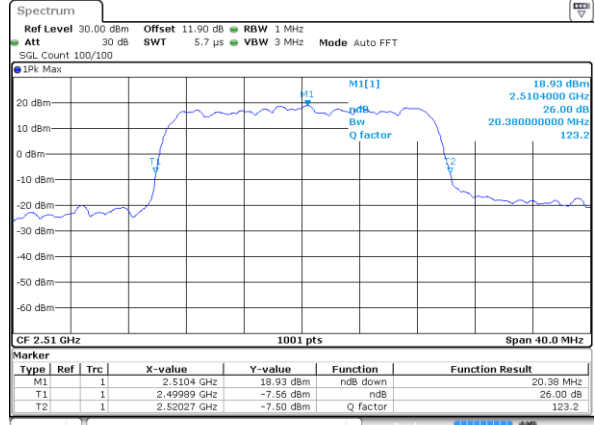

Lowest Channel / 20MHz / 16QAM

Date: 25 AUG 2017 19:33:16