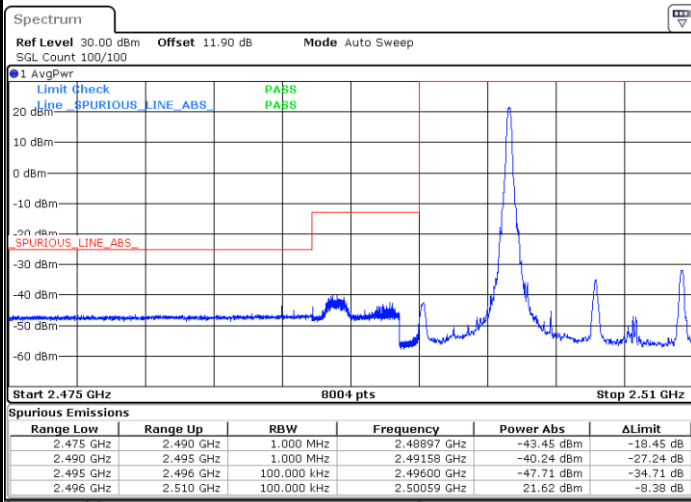

Highest Band Edge / Full RB

Date: 5.OCT.2017 15:50:42

LTE Band 7 / 10MHz / QPSK

Lowest Band Edge / 1 RB

Date: 25 AUG 2017 19:01:18

Highest Band Edge / 1 RB

Date: 25 AUG 2017 19:10:47

Lowest Band Edge / Full RB

Date: 25 AUG 2017 19:03:36

Highest Band Edge / Full RB

Date: 25 AUG 2017 19:13:06

LTE Band 7 / 10MHz / 16QAM

Lowest Band Edge / 1 RB

Date: 25 AUG 2017 19:02:27

Highest Band Edge / 1 RB

Date: 25 AUG 2017 19:11:57

Lowest Band Edge / Full RB

Date: 25 AUG 2017 19:04:45

Highest Band Edge / Full RB

Date: 25 AUG 2017 19:14:15

LTE Band 7 / 10MHz / 64QAM

Lowest Band Edge / 1 RB

Date: 5.OCT.2017 15:53:05

Highest Band Edge / 1 RB

Date: 5.OCT.2017 15:57:50

Lowest Band Edge / Full RB

Date: 5.OCT.2017 15:54:14

Highest Band Edge / Full RB

Date: 5.OCT.2017 15:58:59

LTE Band 7 / 15MHz / QPSK

Lowest Band Edge / 1 RB

Date: 25 AUG 2017 19:17:51