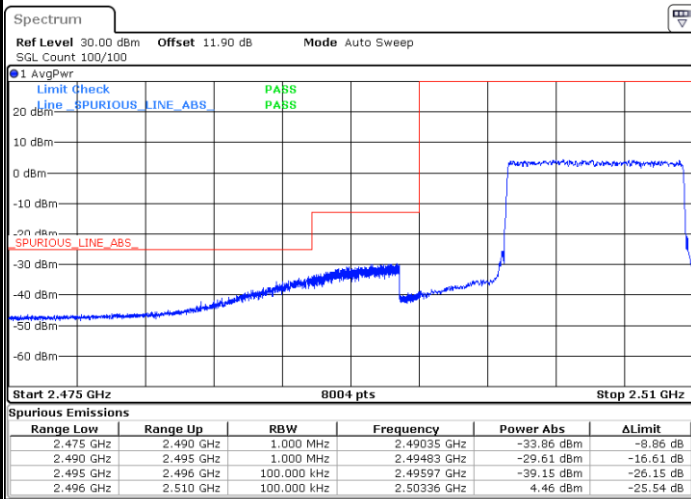

Highest Band Edge / Full RB

Date: 5.OCT.2017 15:50:42

LTE Band 7 / 10MHz / QPSK

Lowest Band Edge / 1 RB

Date: 25 AUG 2017 19:01:18

Highest Band Edge / 1 RB

Date: 25 AUG 2017 19:10:47

Lowest Band Edge / Full RB

Date: 25 AUG 2017 19:03:36

Highest Band Edge / Full RB

Date: 25 AUG 2017 19:13:06

LTE Band 7 / 10MHz / 16QAM

Lowest Band Edge / 1 RB

Date: 25 AUG 2017 19:02:27

Highest Band Edge / 1 RB

Date: 25 AUG 2017 19:11:57

Lowest Band Edge / Full RB

Date: 25 AUG 2017 19:04:45

Highest Band Edge / Full RB

Date: 25 AUG 2017 19:14:15

LTE Band 7 / 10MHz / 64QAM

Lowest Band Edge / 1 RB

Date: 5.OCT.2017 15:53:05

Highest Band Edge / 1 RB

Date: 5.OCT.2017 15:57:50

Lowest Band Edge / Full RB

Date: 5.OCT.2017 15:54:14

Highest Band Edge / Full RB

Date: 5.OCT.2017 15:58:59

LTE Band 7 / 15MHz / QPSK

Lowest Band Edge / 1 RB

Date: 25 AUG 2017 19:17:51