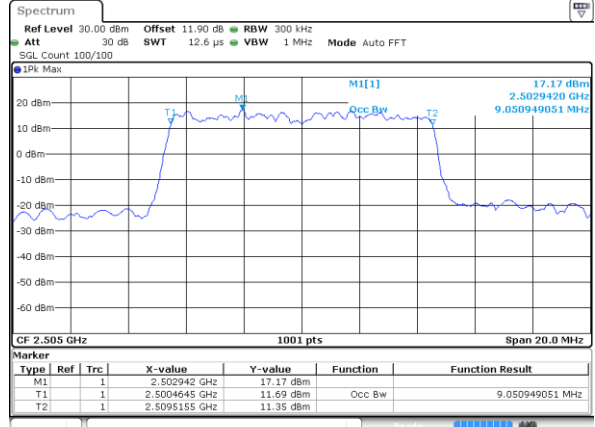

Lowest Channel / 10MHz / 16QAM

Date: 25 AUG 2017 18:59:49