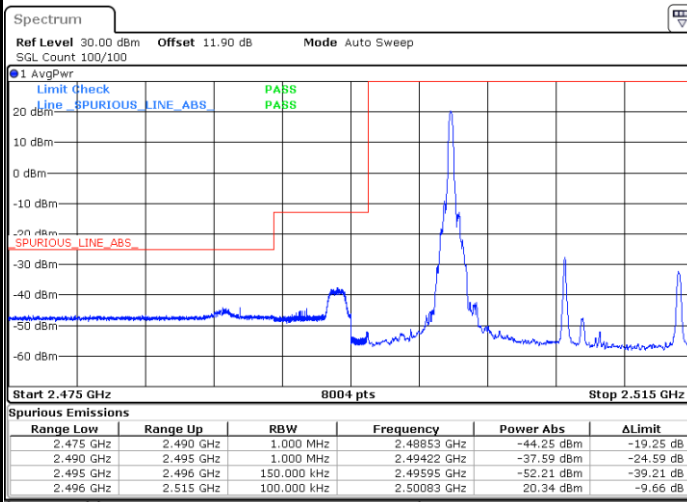

Highest Band Edge / 1 RB

Date: 25 AUG 2017 19:27:21

Lowest Band Edge / Full RB

Date: 25 AUG 2017 19:20:09

Highest Band Edge / Full RB

Date: 25 AUG 2017 19:29:40

LTE Band 7 / 15MHz / 16QAM

Lowest Band Edge / 1 RB

Date: 25 AUG 2017 19:19:00

Highest Band Edge / 1 RB

Date: 25 AUG 2017 19:28:30

Lowest Band Edge / Full RB

Date: 25 AUG 2017 19:21:19

Highest Band Edge / Full RB

Date: 25 AUG 2017 19:30:49

LTE Band 7 / 15MHz / 64QAM

Lowest Band Edge / 1 RB

Date: 5 OCT.2017 16:01:22

Highest Band Edge / 1 RB

Date: 5 OCT.2017 16:06:07

Lowest Band Edge / Full RB

Date: 5 OCT.2017 16:02:31

Highest Band Edge / Full RB

Date: 5 OCT.2017 16:07:16

LTE Band 7 / 20MHz / QPSK

Lowest Band Edge / 1 RB

Highest Band Edge / 1 RB

Date: 25 AUG 2017 19:34:25

Date: 25 AUG 2017 19:43:55

Lowest Band Edge / Full RB

Highest Band Edge / Full RB

Date: 25 AUG 2017 19:36:43