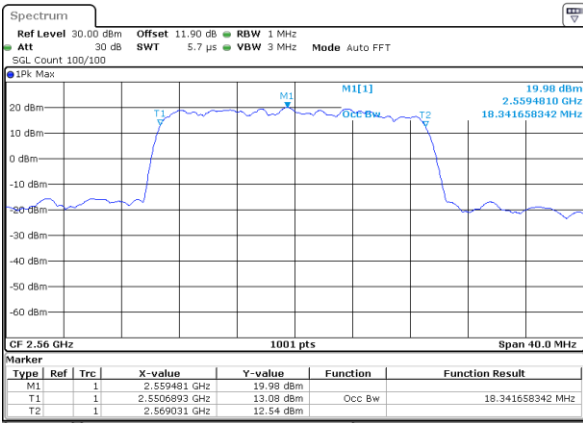

Date: 25 AUG 2017 19:23:16

Middle Channel / 15MHz / 16QAM

Date: 25 AUG 2017 19:23:26

Highest Channel / 15MHz / QPSK

Date: 25 AUG 2017 19:25:42

Highest Channel / 15MHz / 16QAM

Date: 25 AUG 2017 19:25:52

LTE Band 7

Lowest Channel / 20MHz / QPSK

Date: 25 AUG 2017 19:32:46

Lowest Channel / 20MHz / 16QAM

Date: 25 AUG 2017 19:32:56

Middle Channel / 20MHz / QPSK

Date: 25 AUG 2017 19:39:49

Middle Channel / 20MHz / 16QAM

Date: 25 AUG 2017 19:39:59

Highest Channel / 20MHz / QPSK

Date: 25 AUG 2017 19:42:16

Highest Channel / 20MHz / 16QAM

Date: 25 AUG 2017 19:42:26

LTE Band 7

Lowest Channel / 5MHz / 64QAM

Date: 5.OCT.2017 15:43:29

Lowest Channel / 10MHz / 64QAM