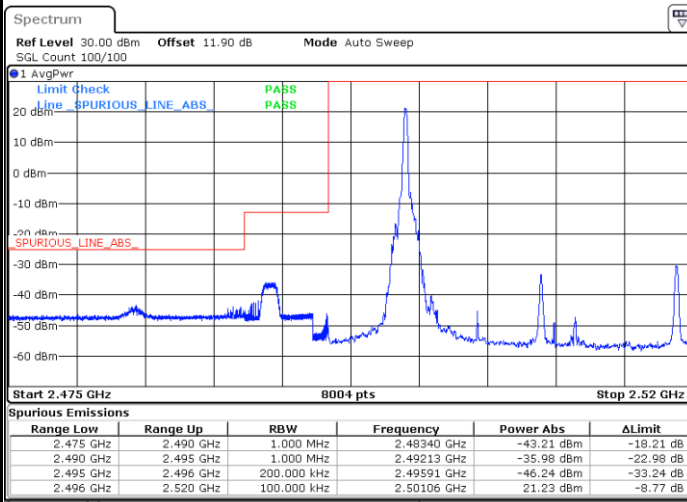

Date: 25 AUG 2017 19:19:00

Highest Band Edge / 1 RB

Date: 25 AUG 2017 19:28:30

Lowest Band Edge / Full RB

Date: 25 AUG 2017 19:21:19

Highest Band Edge / Full RB

Date: 25 AUG 2017 19:30:49

LTE Band 7 / 15MHz / 64QAM

Lowest Band Edge / 1 RB

Date: 5 OCT.2017 16:01:22

Highest Band Edge / 1 RB

Date: 5 OCT.2017 16:06:07

Lowest Band Edge / Full RB

Date: 5 OCT.2017 16:02:31

Highest Band Edge / Full RB

Date: 5 OCT.2017 16:07:16

LTE Band 7 / 20MHz / QPSK

Lowest Band Edge / 1 RB

Highest Band Edge / 1 RB

Date: 25 AUG 2017 19:34:25

Date: 25 AUG 2017 19:43:55

Lowest Band Edge / Full RB

Highest Band Edge / Full RB

Date: 25 AUG 2017 19:36:43

Date: 25 AUG 2017 19:47:22

LTE Band 7 / 20MHz / 16QAM

Lowest Band Edge / 1 RB

Date: 25 AUG 2017 19:35:34

Highest Band Edge / 1RB

Date: 25 AUG 2017 19:45:04

Lowest Band Edge / Full RB

Date: 25 AUG 2017 19:37:52