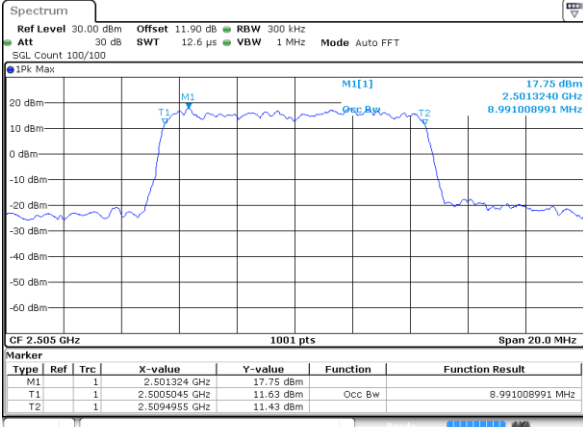

Date: 25 AUG 2017 17:04:09

Highest Channel / 5MHz / QPSK

Date: 25 AUG 2017 17:06:25

Highest Channel / 5MHz / 16QAM

Date: 25 AUG 2017 17:06:35

LTE Band 7

Lowest Channel / 10MHz / QPSK

Date: 25 AUG 2017 18:59:39