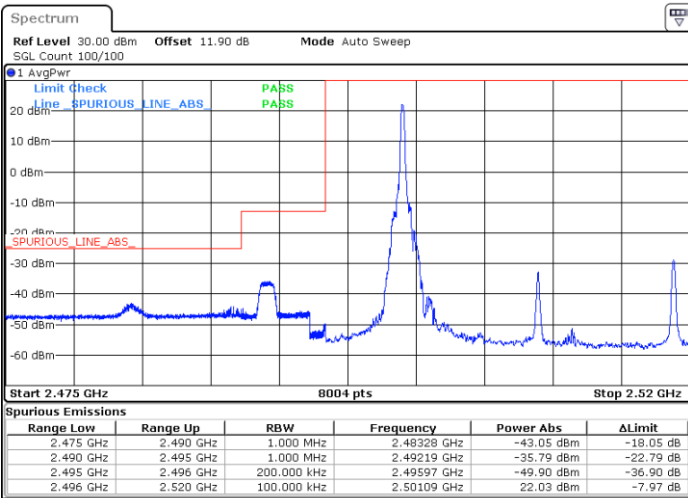

Date: 25 AUG 2017 19:19:00

Highest Band Edge / 1 RB

Date: 25 AUG 2017 19:28:30

Lowest Band Edge / Full RB

Date: 25 AUG 2017 19:21:19

Highest Band Edge / Full RB

Date: 25 AUG 2017 19:30:49

LTE Band 7 / 15MHz / 64QAM

Lowest Band Edge / 1 RB

Date: 5 OCT.2017 16:01:22

Highest Band Edge / 1 RB

Date: 5 OCT.2017 16:06:07

Lowest Band Edge / Full RB

Date: 5 OCT.2017 16:02:31

Highest Band Edge / Full RB

Date: 5 OCT.2017 16:07:16

LTE Band 7 / 20MHz / QPSK

Lowest Band Edge / 1 RB

Highest Band Edge / 1 RB

Date: 25 AUG 2017 19:34:25

Date: 25 AUG 2017 19:43:55

Lowest Band Edge / Full RB

Highest Band Edge / Full RB

Date: 25 AUG 2017 19:36:43

Date: 25 AUG 2017 19:47:22

LTE Band 7 / 20MHz / 16QAM

Lowest Band Edge / 1 RB

Date: 25 AUG 2017 19:35:34

Highest Band Edge / 1RB

Date: 25 AUG 2017 19:45:04

Lowest Band Edge / Full RB

Date: 25 AUG 2017 19:37:52