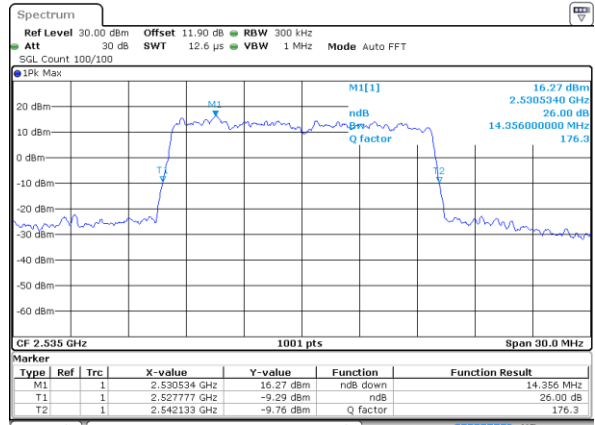

Highest Channel / 10MHz / 16QAM

Date: 25 AUG 2017 19:09:38

LTE Band 7

Lowest Channel / 15MHz / QPSK

Date: 25 AUG 2017 19:16:32

Lowest Channel / 15MHz / 16QAM

Date: 25 AUG 2017 19:16:42

Middle Channel / 15MHz / QPSK

Date: 25 AUG 2017 19:23:36

Middle Channel / 15MHz / 16QAM

Date: 25 AUG 2017 19:23:46

Highest Channel / 15MHz / QPSK

Date: 25 AUG 2017 19:26:02

Highest Channel / 15MHz / 16QAM

Date: 25 AUG 2017 19:26:12

LTE Band 7