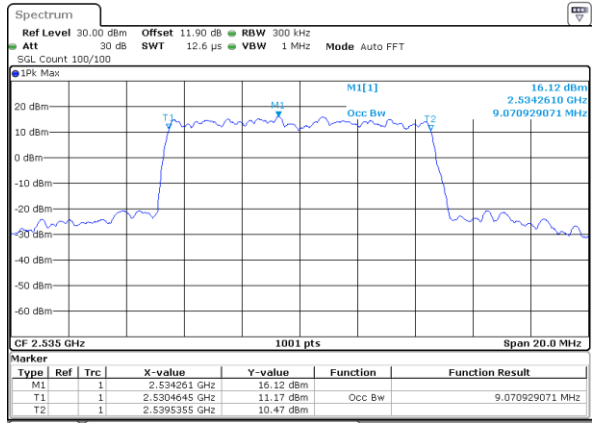

Highest Channel / 20MHz / QPSK

Date: 25 AUG 2017 19:42:16

Highest Channel / 20MHz / 16QAM

Date: 25 AUG 2017 19:42:26

LTE Band 7

Lowest Channel / 5MHz / 64QAM

Date: 5.OCT.2017 15:43:29

Lowest Channel / 10MHz / 64QAM

Date: 5.OCT.2017 15:51:46

Middle Channel / 5MHz / 64QAM

Date: 5.OCT.2017 15:47:01

Middle Channel / 10MHz / 64QAM

Date: 5.OCT.2017 15:55:18

Highest Channel / 5MHz / 64QAM

Date: 5.OCT.2017 15:48:14

Highest Channel / 10MHz / 64QAM