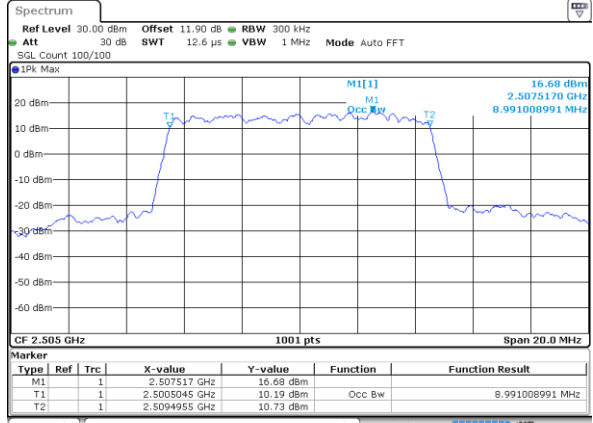

Highest Channel / 20MHz / QPSK

Date: 25 AUG 2017 19:42:16

Highest Channel / 20MHz / 16QAM

Date: 25 AUG 2017 19:42:26

LTE Band 7

Lowest Channel / 5MHz / 64QAM

Date: 5.OCT.2017 15:43:29

Lowest Channel / 10MHz / 64QAM

Date: 5.OCT.2017 15:51:46

Middle Channel / 5MHz / 64QAM

Date: 5.OCT.2017 15:47:01

Middle Channel / 10MHz / 64QAM

Date: 5.OCT.2017 15:55:18

Highest Channel / 5MHz / 64QAM

Date: 5.OCT.2017 15:48:14

Highest Channel / 10MHz / 64QAM