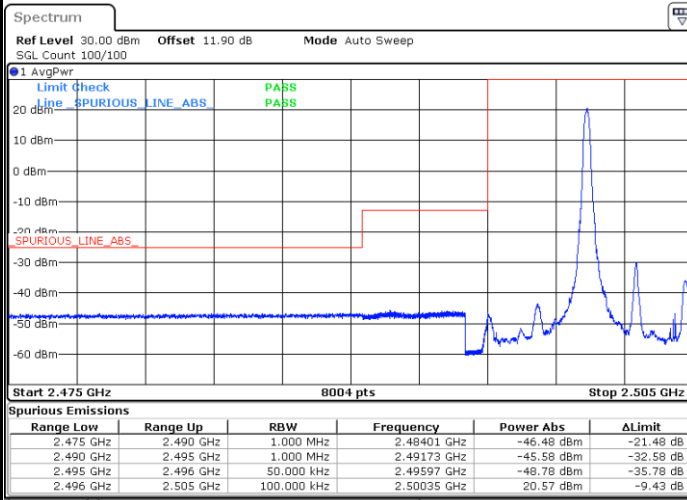

Lowest Band Edge / 1 RB

Date: 25 AUG 2017 16:58:34

Highest Band Edge / 1 RB

Date: 25 AUG 2017 17:08:04

Lowest Band Edge / Full RB

Date: 25 AUG 2017 17:00:52

Highest Band Edge / Full RB

Date: 25 AUG 2017 18:56:33

LTE Band 7 / 5MHz / 16QAM

Lowest Band Edge / 1 RB

Date: 25 AUG 2017 16:59:43

Highest Band Edge / 1 RB

Date: 25 AUG 2017 17:09:13

Lowest Band Edge / Full RB

Date: 25 AUG 2017 17:02:02

Highest Band Edge / Full RB

Date: 25 AUG 2017 18:57:42

LTE Band 7 / 5MHz / 64QAM

Lowest Band Edge / 1RB

Date: 5.OCT.2017 15:44:48

Highest Band Edge / 1 RB

Date: 5.OCT.2017 15:49:33

Lowest Band Edge / Full RB

Date: 5.OCT.2017 15:45:57

Highest Band Edge / Full RB

Date: 5.OCT.2017 15:50:42

LTE Band 7 / 10MHz / QPSK

Lowest Band Edge / 1 RB

Date: 25 AUG 2017 19:01:18

Highest Band Edge / 1 RB

Date: 25 AUG 2017 19:10:47

Lowest Band Edge / Full RB