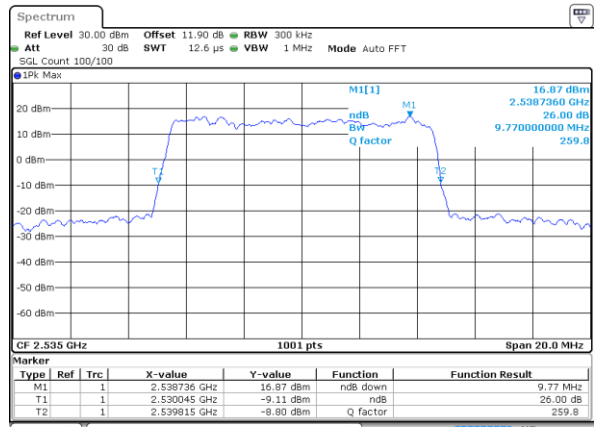

Date: 25 AUG 2017 17:04:29

Highest Channel / 5MHz / QPSK

Date: 25 AUG 2017 17:06:45

Highest Channel / 5MHz / 16QAM

Date: 25 AUG 2017 17:06:55

LTE Band 7

Lowest Channel / 10MHz / QPSK

Date: 25 AUG 2017 18:59:59

Lowest Channel / 10MHz / 16QAM

Date: 25 AUG 2017 19:00:09

Middle Channel / 10MHz / QPSK

Date: 25 AUG 2017 19:07:02

Middle Channel / 10MHz / 16QAM

Date: 25 AUG 2017 19:07:12

Highest Channel / 10MHz / QPSK

Date: 25 AUG 2017 19:09:28

Highest Channel / 10MHz / 16QAM

Date: 25 AUG 2017 19:09:38

LTE Band 7

Lowest Channel / 15MHz / QPSK

Date: 25 AUG 2017 19:16:32

Lowest Channel / 15MHz / 16QAM

Date: 25 AUG 2017 19:16:42

Middle Channel / 15MHz / QPSK

Date: 25 AUG 2017 19:23:36

Middle Channel / 15MHz / 16QAM

Date: 25 AUG 2017 19:23:46

Highest Channel / 15MHz / QPSK

Date: 25 AUG 2017 19:26:02

Highest Channel / 15MHz / 16QAM

Date: 25 AUG 2017 19:26:12

LTE Band 7