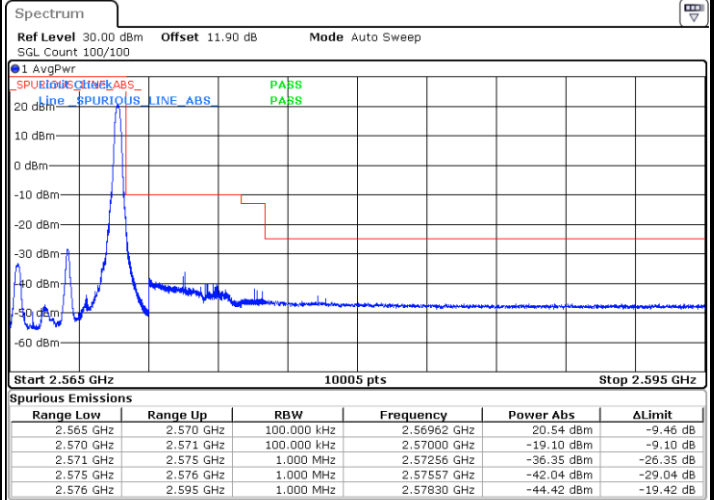

LTE Band 7 / 5MHz / 16QAM

Lowest Band Edge / 1 RB

Date: 25 AUG 2017 16:59:43

Highest Band Edge / 1 RB

Date: 25 AUG 2017 17:09:13

Lowest Band Edge / Full RB

Date: 25 AUG 2017 17:02:02

Highest Band Edge / Full RB

Date: 25 AUG 2017 18:57:42

LTE Band 7 / 5MHz / 64QAM

Lowest Band Edge / 1RB

Date: 5.OCT.2017 15:44:48

Highest Band Edge / 1 RB

Date: 5.OCT.2017 15:49:33

Lowest Band Edge / Full RB

Date: 5.OCT.2017 15:45:57

Highest Band Edge / Full RB

Date: 5.OCT.2017 15:50:42

LTE Band 7 / 10MHz / QPSK

Lowest Band Edge / 1 RB

Date: 25 AUG 2017 19:01:18

Highest Band Edge / 1 RB

Date: 25 AUG 2017 19:10:47

Lowest Band Edge / Full RB

Date: 25 AUG 2017 19:03:36

Highest Band Edge / Full RB

Date: 25 AUG 2017 19:13:06

LTE Band 7 / 10MHz / 16QAM

Lowest Band Edge / 1 RB

Date: 25 AUG 2017 19:02:27

Highest Band Edge / 1 RB

Date: 25 AUG 2017 19:11:57