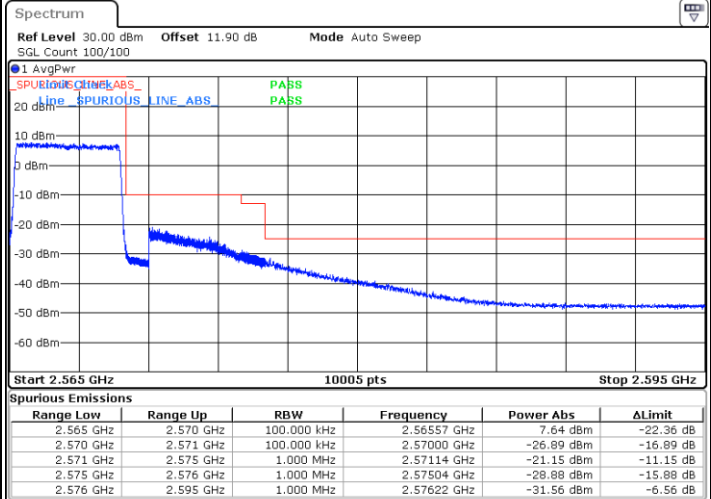

Lowest Band Edge / 1 RB

Date: 25 AUG 2017 16:58:34

Highest Band Edge / 1 RB

Date: 25 AUG 2017 17:08:04

Lowest Band Edge / Full RB

Date: 25 AUG 2017 17:00:52

Highest Band Edge / Full RB

Date: 25 AUG 2017 18:56:33

LTE Band 7 / 5MHz / 16QAM

Lowest Band Edge / 1 RB

Date: 25 AUG 2017 16:59:43

Highest Band Edge / 1 RB

Date: 25 AUG 2017 17:09:13

Lowest Band Edge / Full RB

Date: 25 AUG 2017 17:02:02

Highest Band Edge / Full RB

Date: 25 AUG 2017 18:57:42

LTE Band 7 / 5MHz / 64QAM

Lowest Band Edge / 1RB

Date: 5.OCT.2017 15:44:48

Highest Band Edge / 1 RB

Date: 5.OCT.2017 15:49:33

Lowest Band Edge / Full RB

Date: 5.OCT.2017 15:45:57

Highest Band Edge / Full RB

Date: 5.OCT.2017 15:50:42

LTE Band 7 / 10MHz / QPSK

Lowest Band Edge / 1 RB

Date: 25 AUG 2017 19:01:18

Highest Band Edge / 1 RB

Date: 25 AUG 2017 19:10:47

Lowest Band Edge / Full RB