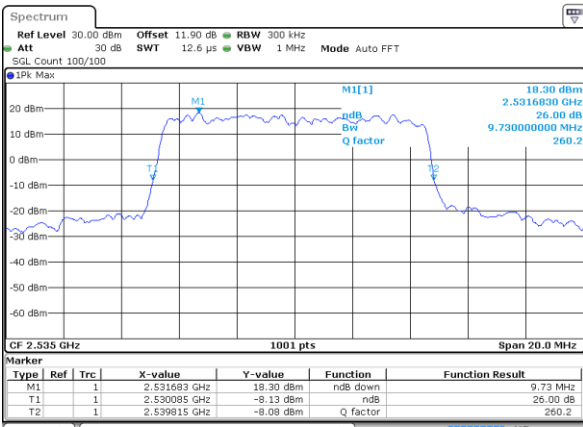

Middle Channel / 10MHz / QPSK

Date: 25 AUG 2017 19:07:02