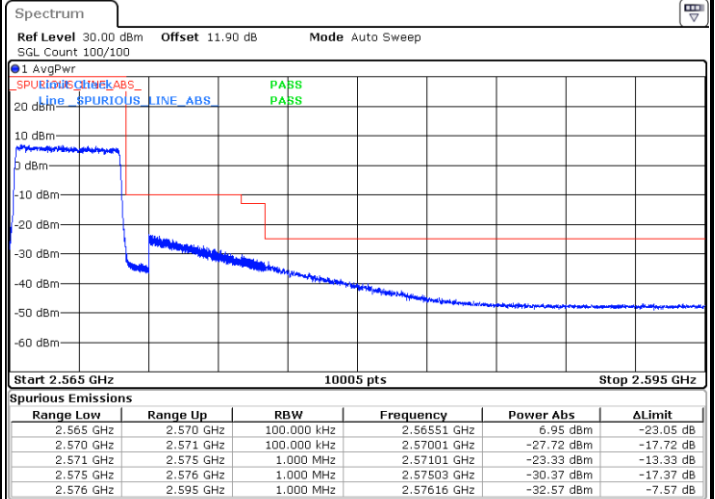

LTE Band 7 / 5MHz / 16QAM

Lowest Band Edge / 1 RB

Date: 25 AUG 2017 16:59:43

Highest Band Edge / 1 RB

Date: 25 AUG 2017 17:09:13

Lowest Band Edge / Full RB

Date: 25 AUG 2017 17:02:02

Highest Band Edge / Full RB

Date: 25 AUG 2017 18:57:42

LTE Band 7 / 5MHz / 64QAM

Lowest Band Edge / 1RB

Date: 5.OCT.2017 15:44:48

Highest Band Edge / 1 RB

Date: 5.OCT.2017 15:49:33

Lowest Band Edge / Full RB

Date: 5.OCT.2017 15:45:57

Highest Band Edge / Full RB

Date: 5.OCT.2017 15:50:42

LTE Band 7 / 10MHz / QPSK

Lowest Band Edge / 1 RB

Date: 25 AUG 2017 19:01:18

Highest Band Edge / 1 RB

Date: 25 AUG 2017 19:10:47

Lowest Band Edge / Full RB

Date: 25 AUG 2017 19:03:36

Highest Band Edge / Full RB

Date: 25 AUG 2017 19:13:06

LTE Band 7 / 10MHz / 16QAM

Lowest Band Edge / 1 RB

Date: 25 AUG 2017 19:02:27

Highest Band Edge / 1 RB

Date: 25 AUG 2017 19:11:57