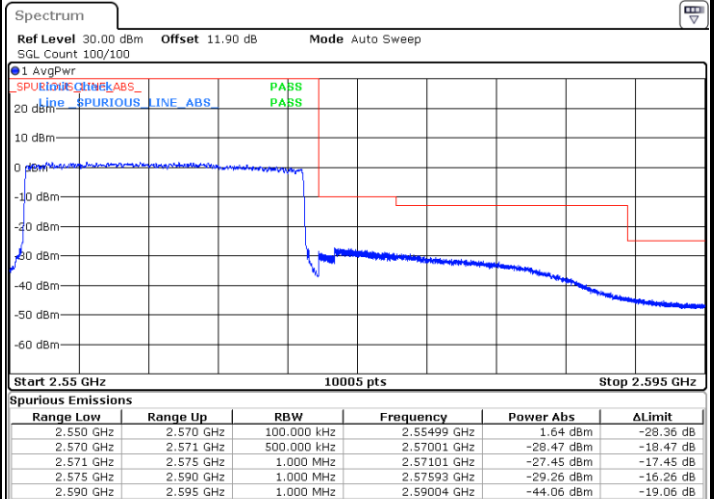

Lowest Band Edge / 1 RB

Date: 5 OCT.2017 16:01:22

Highest Band Edge / 1 RB

Date: 5 OCT.2017 16:06:07

Lowest Band Edge / Full RB

Date: 5 OCT.2017 16:02:31

Highest Band Edge / Full RB

Date: 5 OCT.2017 16:07:16

LTE Band 7 / 20MHz / QPSK

Lowest Band Edge / 1 RB

Highest Band Edge / 1 RB

Date: 25 AUG 2017 19:34:25

Date: 25 AUG 2017 19:43:55

Lowest Band Edge / Full RB

Highest Band Edge / Full RB

Date: 25 AUG 2017 19:36:43

Date: 25 AUG 2017 19:47:22

LTE Band 7 / 20MHz / 16QAM

Lowest Band Edge / 1 RB

Date: 25 AUG 2017 19:35:34

Highest Band Edge / 1RB

Date: 25 AUG 2017 19:45:04

Lowest Band Edge / Full RB

Date: 25 AUG 2017 19:37:52

Highest Band Edge / Full RB

Date: 25 AUG 2017 19:46:13