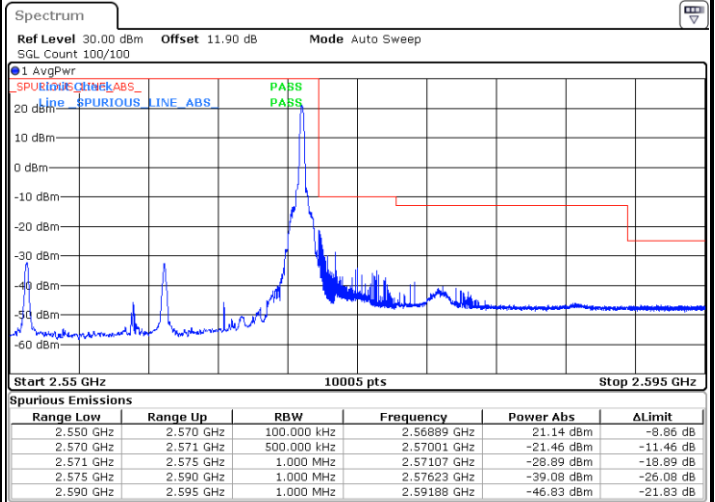

Lowest Band Edge / 1 RB

Date: 5 OCT.2017 16:01:22

Highest Band Edge / 1 RB

Date: 5 OCT.2017 16:06:07

Lowest Band Edge / Full RB

Date: 5 OCT.2017 16:02:31

Highest Band Edge / Full RB

Date: 5 OCT.2017 16:07:16

LTE Band 7 / 20MHz / QPSK

Lowest Band Edge / 1 RB

Highest Band Edge / 1 RB

Date: 25 AUG 2017 19:34:25

Date: 25 AUG 2017 19:43:55

Lowest Band Edge / Full RB

Highest Band Edge / Full RB

Date: 25 AUG 2017 19:36:43

Date: 25 AUG 2017 19:47:22

LTE Band 7 / 20MHz / 16QAM

Lowest Band Edge / 1 RB

Date: 25 AUG 2017 19:35:34

Highest Band Edge / 1RB

Date: 25 AUG 2017 19:45:04

Lowest Band Edge / Full RB

Date: 25 AUG 2017 19:37:52

Highest Band Edge / Full RB

Date: 25 AUG 2017 19:46:13