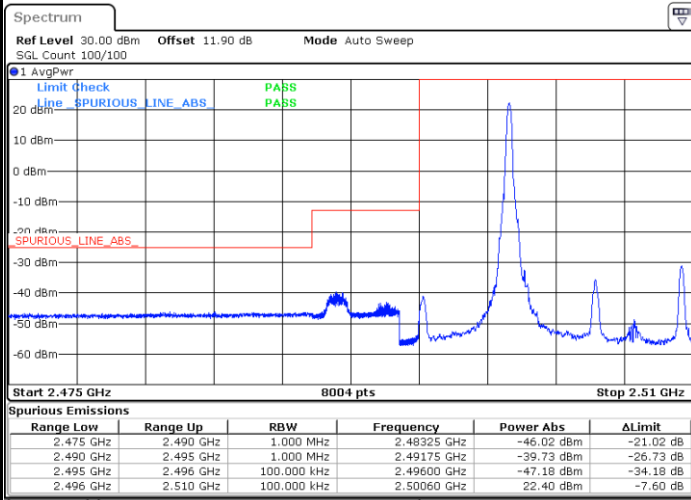

Date: 25 AUG 2017 18:57:42

LTE Band 7 / 5MHz / 64QAM

Lowest Band Edge / 1RB

Date: 5.OCT.2017 15:44:48

Highest Band Edge / 1 RB

Date: 5.OCT.2017 15:49:33

Lowest Band Edge / Full RB

Date: 5.OCT.2017 15:45:57

Highest Band Edge / Full RB

Date: 5.OCT.2017 15:50:42

LTE Band 7 / 10MHz / QPSK

Lowest Band Edge / 1 RB

Date: 25 AUG 2017 19:01:18

Highest Band Edge / 1 RB

Date: 25 AUG 2017 19:10:47

Lowest Band Edge / Full RB

Date: 25 AUG 2017 19:03:36

Highest Band Edge / Full RB

Date: 25 AUG 2017 19:13:06

LTE Band 7 / 10MHz / 16QAM

Lowest Band Edge / 1 RB

Date: 25 AUG 2017 19:02:27

Highest Band Edge / 1 RB

Date: 25 AUG 2017 19:11:57

Lowest Band Edge / Full RB

Date: 25 AUG 2017 19:04:45

Highest Band Edge / Full RB

Date: 25 AUG 2017 19:14:15

LTE Band 7 / 10MHz / 64QAM

Lowest Band Edge / 1 RB

Date: 5.OCT.2017 15:53:05

Highest Band Edge / 1 RB