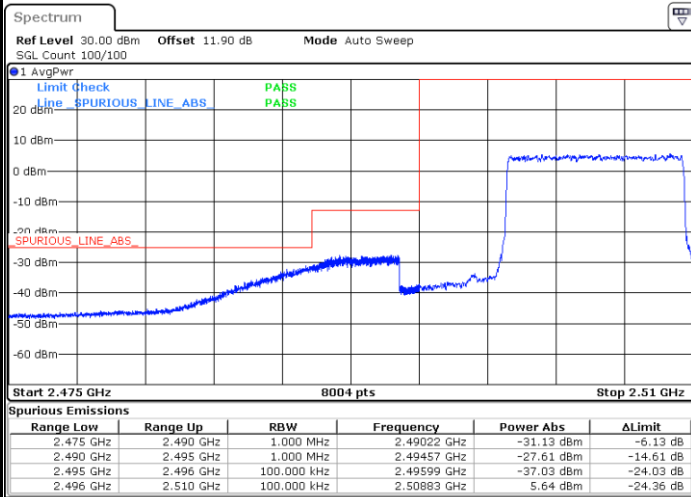

Date: 25 AUG 2017 18:57:42

LTE Band 7 / 5MHz / 64QAM

Lowest Band Edge / 1RB

Date: 5.OCT.2017 15:44:48

Highest Band Edge / 1 RB

Date: 5.OCT.2017 15:49:33

Lowest Band Edge / Full RB

Date: 5.OCT.2017 15:45:57

Highest Band Edge / Full RB

Date: 5.OCT.2017 15:50:42

LTE Band 7 / 10MHz / QPSK

Lowest Band Edge / 1 RB

Date: 25 AUG 2017 19:01:18

Highest Band Edge / 1 RB

Date: 25 AUG 2017 19:10:47

Lowest Band Edge / Full RB

Date: 25 AUG 2017 19:03:36

Highest Band Edge / Full RB

Date: 25 AUG 2017 19:13:06

LTE Band 7 / 10MHz / 16QAM

Lowest Band Edge / 1 RB

Date: 25 AUG 2017 19:02:27

Highest Band Edge / 1 RB

Date: 25 AUG 2017 19:11:57

Lowest Band Edge / Full RB

Date: 25 AUG 2017 19:04:45

Highest Band Edge / Full RB

Date: 25 AUG 2017 19:14:15

LTE Band 7 / 10MHz / 64QAM

Lowest Band Edge / 1 RB

Date: 5.OCT.2017 15:53:05

Highest Band Edge / 1 RB