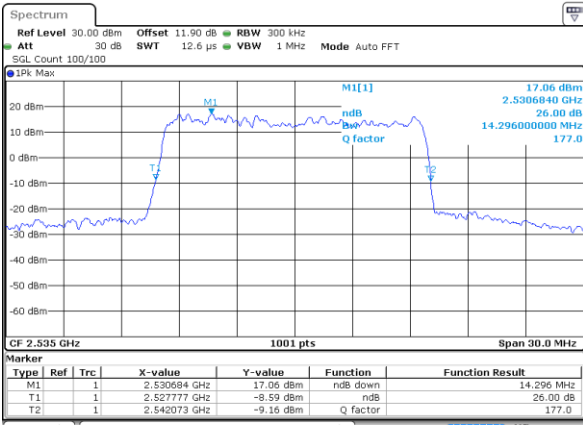

Highest Channel / 10MHz / 16QAM

Date: 25 AUG 2017 19:09:38

LTE Band 7

Lowest Channel / 15MHz / QPSK

Date: 25 AUG 2017 19:16:32

Lowest Channel / 15MHz / 16QAM

Date: 25 AUG 2017 19:16:42

Middle Channel / 15MHz / QPSK

Date: 25 AUG 2017 19:23:36

Middle Channel / 15MHz / 16QAM

Date: 25 AUG 2017 19:23:46

Highest Channel / 15MHz / QPSK

Date: 25 AUG 2017 19:26:02

Highest Channel / 15MHz / 16QAM

Date: 25 AUG 2017 19:26:12

LTE Band 7