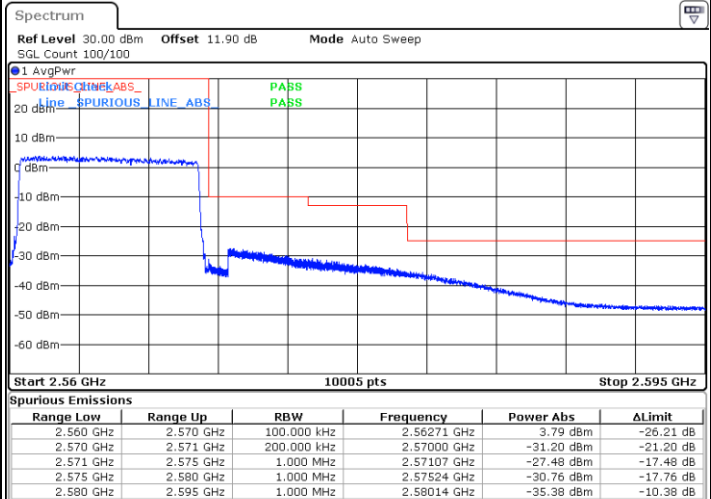

Date: 25 AUG 2017 19:03:36

Highest Band Edge / Full RB

Date: 25 AUG 2017 19:13:06

LTE Band 7 / 10MHz / 16QAM

Lowest Band Edge / 1 RB

Date: 25 AUG 2017 19:02:27

Highest Band Edge / 1 RB

Date: 25 AUG 2017 19:11:57

Lowest Band Edge / Full RB

Date: 25 AUG 2017 19:04:45

Highest Band Edge / Full RB

Date: 25 AUG 2017 19:14:15

LTE Band 7 / 10MHz / 64QAM

Lowest Band Edge / 1 RB

Date: 5.OCT.2017 15:53:05

Highest Band Edge / 1 RB

Date: 5.OCT.2017 15:57:50

Lowest Band Edge / Full RB

Date: 5.OCT.2017 15:54:14

Highest Band Edge / Full RB

Date: 5.OCT.2017 15:58:59

LTE Band 7 / 15MHz / QPSK

Lowest Band Edge / 1 RB

Date: 25 AUG 2017 19:17:51

Highest Band Edge / 1 RB

Date: 25 AUG 2017 19:27:21

Lowest Band Edge / Full RB

Date: 25 AUG 2017 19:20:09

Highest Band Edge / Full RB

Date: 25 AUG 2017 19:29:40

LTE Band 7 / 15MHz / 16QAM

Lowest Band Edge / 1 RB