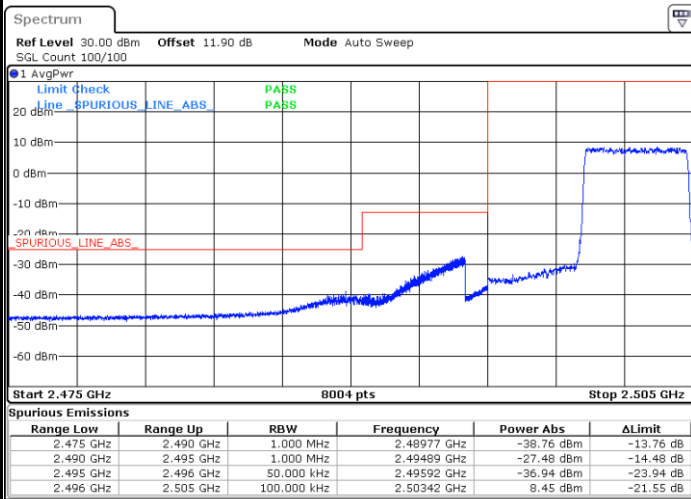

Middle Channel / 20MHz / 64QAM

Date: 5 OCT 2017 16:11:52

Highest Channel / 15MHz / 64QAM

Date: 5 OCT 2017 16:04:48

Highest Channel / 20MHz / 64QAM

Date: 5 OCT 2017 16:13:05

Conducted Band Edge

LTE Band 7 / 5MHz / QPSK

Lowest Band Edge / 1 RB

Date: 25 AUG 2017 16:58:34

Highest Band Edge / 1 RB

Date: 25 AUG 2017 17:08:04

Lowest Band Edge / Full RB

Date: 25 AUG 2017 17:00:52

Highest Band Edge / Full RB

Date: 25 AUG 2017 18:56:33

LTE Band 7 / 5MHz / 16QAM

Lowest Band Edge / 1 RB

Date: 25 AUG 2017 16:59:43

Highest Band Edge / 1 RB

Date: 25 AUG 2017 17:09:13

Lowest Band Edge / Full RB

Date: 25 AUG 2017 17:02:02

Highest Band Edge / Full RB

Date: 25 AUG 2017 18:57:42

LTE Band 7 / 5MHz / 64QAM

Lowest Band Edge / 1RB

Date: 5.OCT.2017 15:44:48

Highest Band Edge / 1 RB

Date: 5.OCT.2017 15:49:33

Lowest Band Edge / Full RB

Date: 5.OCT.2017 15:45:57