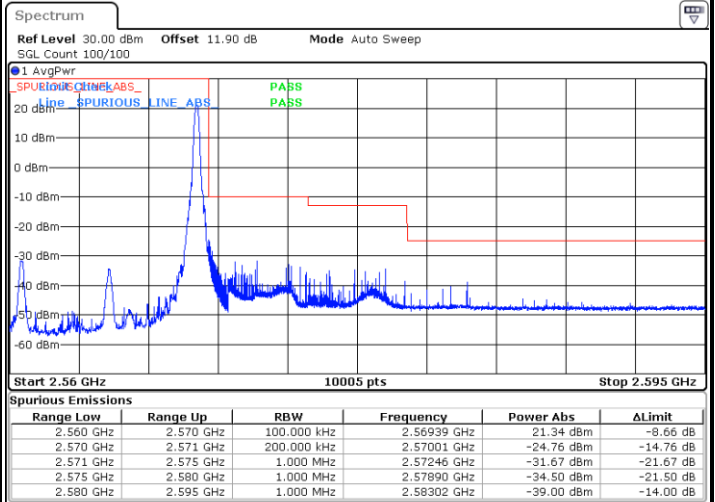

Highest Band Edge / Full RB

Date: 5.OCT.2017 15:50:42

LTE Band 7 / 10MHz / QPSK

Lowest Band Edge / 1 RB

Date: 25 AUG 2017 19:01:18

Highest Band Edge / 1 RB

Date: 25 AUG 2017 19:10:47

Lowest Band Edge / Full RB

Date: 25 AUG 2017 19:03:36

Highest Band Edge / Full RB

Date: 25 AUG 2017 19:13:06

LTE Band 7 / 10MHz / 16QAM

Lowest Band Edge / 1 RB

Date: 25 AUG 2017 19:02:27

Highest Band Edge / 1 RB

Date: 25 AUG 2017 19:11:57

Lowest Band Edge / Full RB

Date: 25 AUG 2017 19:04:45

Highest Band Edge / Full RB

Date: 25 AUG 2017 19:14:15

LTE Band 7 / 10MHz / 64QAM

Lowest Band Edge / 1 RB

Date: 5.OCT.2017 15:53:05

Highest Band Edge / 1 RB

Date: 5.OCT.2017 15:57:50

Lowest Band Edge / Full RB

Date: 5.OCT.2017 15:54:14

Highest Band Edge / Full RB

Date: 5.OCT.2017 15:58:59

LTE Band 7 / 15MHz / QPSK

Lowest Band Edge / 1 RB

Date: 25 AUG 2017 19:17:51