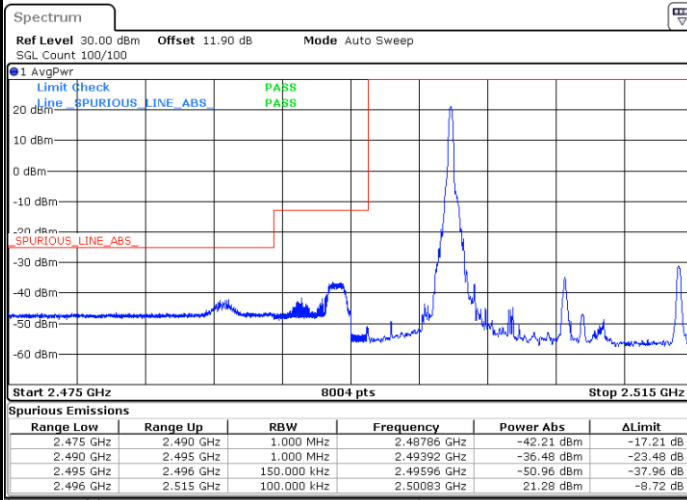

Lowest Band Edge / Full RB

Date: 25 AUG 2017 19:04:45

Highest Band Edge / Full RB

Date: 25 AUG 2017 19:14:15

LTE Band 7 / 10MHz / 64QAM

Lowest Band Edge / 1 RB

Date: 5.OCT.2017 15:53:05

Highest Band Edge / 1 RB

Date: 5.OCT.2017 15:57:50

Lowest Band Edge / Full RB

Date: 5.OCT.2017 15:54:14

Highest Band Edge / Full RB

Date: 5.OCT.2017 15:58:59

LTE Band 7 / 15MHz / QPSK

Lowest Band Edge / 1 RB

Date: 25 AUG 2017 19:17:51

Highest Band Edge / 1 RB

Date: 25 AUG 2017 19:27:21

Lowest Band Edge / Full RB

Date: 25 AUG 2017 19:20:09

Highest Band Edge / Full RB

Date: 25 AUG 2017 19:29:40

LTE Band 7 / 15MHz / 16QAM

Lowest Band Edge / 1 RB

Date: 25 AUG 2017 19:19:00

Highest Band Edge / 1 RB

Date: 25 AUG 2017 19:28:30

Lowest Band Edge / Full RB

Date: 25 AUG 2017 19:21:19

Highest Band Edge / Full RB

Date: 25 AUG 2017 19:30:49

LTE Band 7 / 15MHz / 64QAM