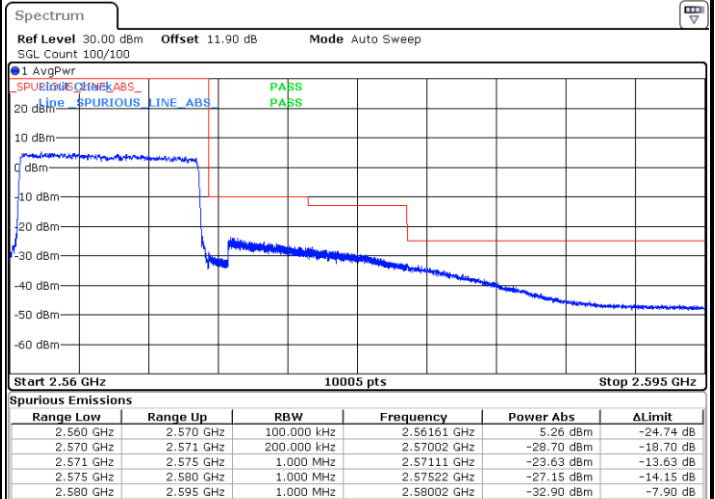

Highest Band Edge / Full RB

Date: 5.OCT.2017 15:50:42

LTE Band 7 / 10MHz / QPSK

Lowest Band Edge / 1 RB

Date: 25 AUG 2017 19:01:18

Highest Band Edge / 1 RB

Date: 25 AUG 2017 19:10:47

Lowest Band Edge / Full RB

Date: 25 AUG 2017 19:03:36

Highest Band Edge / Full RB

Date: 25 AUG 2017 19:13:06

LTE Band 7 / 10MHz / 16QAM

Lowest Band Edge / 1 RB

Date: 25 AUG 2017 19:02:27

Highest Band Edge / 1 RB

Date: 25 AUG 2017 19:11:57

Lowest Band Edge / Full RB

Date: 25 AUG 2017 19:04:45

Highest Band Edge / Full RB

Date: 25 AUG 2017 19:14:15

LTE Band 7 / 10MHz / 64QAM

Lowest Band Edge / 1 RB

Date: 5.OCT.2017 15:53:05

Highest Band Edge / 1 RB

Date: 5.OCT.2017 15:57:50

Lowest Band Edge / Full RB

Date: 5.OCT.2017 15:54:14

Highest Band Edge / Full RB

Date: 5.OCT.2017 15:58:59

LTE Band 7 / 15MHz / QPSK

Lowest Band Edge / 1 RB

Date: 25 AUG 2017 19:17:51