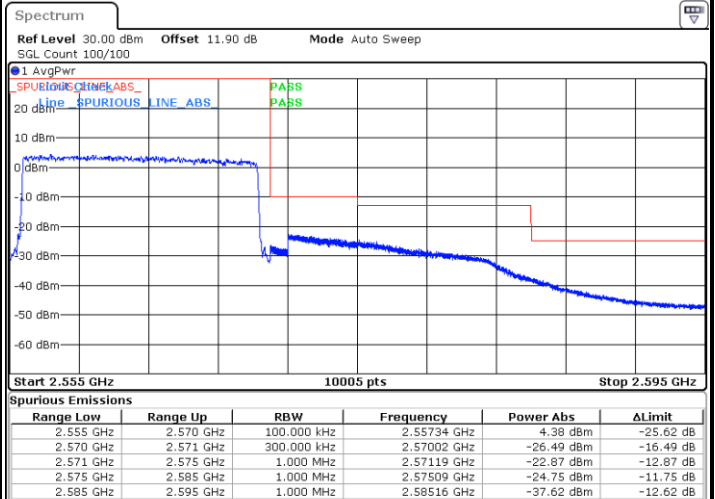

Date: 5.OCT.2017 15:57:50

Lowest Band Edge / Full RB

Date: 5.OCT.2017 15:54:14

Highest Band Edge / Full RB

Date: 5.OCT.2017 15:58:59

LTE Band 7 / 15MHz / QPSK

Lowest Band Edge / 1 RB

Date: 25 AUG 2017 19:17:51

Highest Band Edge / 1 RB

Date: 25 AUG 2017 19:27:21

Lowest Band Edge / Full RB

Date: 25 AUG 2017 19:20:09

Highest Band Edge / Full RB

Date: 25 AUG 2017 19:29:40

LTE Band 7 / 15MHz / 16QAM

Lowest Band Edge / 1 RB

Date: 25 AUG 2017 19:19:00

Highest Band Edge / 1 RB

Date: 25 AUG 2017 19:28:30

Lowest Band Edge / Full RB

Date: 25 AUG 2017 19:21:19

Highest Band Edge / Full RB

Date: 25 AUG 2017 19:30:49

LTE Band 7 / 15MHz / 64QAM

Lowest Band Edge / 1 RB

Date: 5 OCT.2017 16:01:22

Highest Band Edge / 1 RB

Date: 5 OCT.2017 16:06:07

Lowest Band Edge / Full RB

Date: 5 OCT.2017 16:02:31

Highest Band Edge / Full RB

Date: 5 OCT.2017 16:07:16