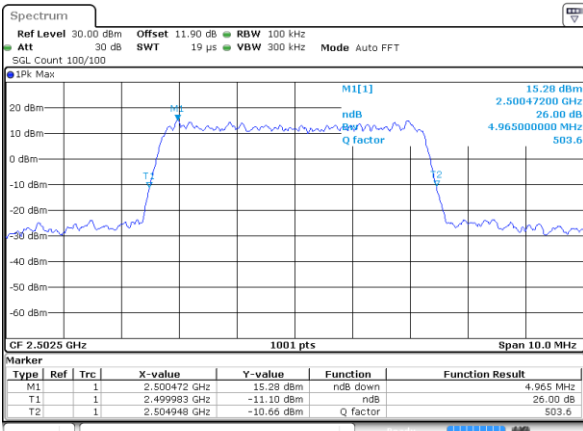

Highest Channel / 20MHz / QPSK

Date: 25 AUG 2017 19:42:36

Highest Channel / 20MHz / 16QAM

Date: 25 AUG 2017 19:42:46

LTE Band 7

Lowest Channel / 5MHz / 64QAM

Date: 5.OCT.2017 15:43:39

Lowest Channel / 10MHz / 64QAM

Date: 5.OCT.2017 15:51:56

Middle Channel / 5MHz / 64QAM

Date: 5.OCT.2017 15:47:11

Middle Channel / 10MHz / 64QAM

Date: 5.OCT.2017 15:55:28

Highest Channel / 5MHz / 64QAM

Date: 5.OCT.2017 15:48:24

Highest Channel / 10MHz / 64QAM