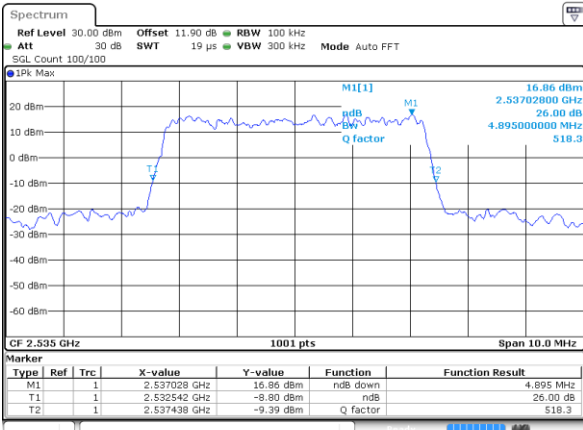

26dB Bandwidth

Mode	LTE Band 7 : 26dB BW(MHz)											
BW	1.4MHz		3MHz		5MHz		10MHz		15MHz		20MHz	
Mod.	QPSK	16QAM	QPSK	16QAM	QPSK	16QAM	QPSK	16QAM	QPSK	16QAM	QPSK	16QAM
Lowest CH	-	-	-	-	4.85	4.92	9.91	9.77	14.36	14.48	20.06	20.38
Middle CH	-	-	-	-	4.90	4.90	9.73	9.77	14.30	14.36	20.14	20.06
Highest CH	-	-	-	-	4.94	4.87	9.81	9.73	14.60	14.33	20.18	20.14
Mode	LTE Band 7 : 26dB BW(MHz)											
BW	1.4MHz		3MHz		5MHz		10MHz		15MHz		20MHz	
Mod.	64QAM		64QAM		64QAM		64QAM		64QAM		64QAM	
Lowest CH	-	-	-	-	4.97	-	9.93	-	14.36	-	20.14	-
Middle CH	-	-	-	-	4.91	-	9.85	-	14.51	-	20.18	-
Highest CH	-	-	-	-	4.93	-	9.75	-	14.27	-	20.14	-

LTE Band 7

Lowest Channel / 5MHz / QPSK

Date: 25 AUG 2017 16:57:15

Lowest Channel / 5MHz / 16QAM

Date: 25 AUG 2017 16:57:25

Middle Channel / 5MHz / QPSK

Date: 25 AUG 2017 17:04:19

Middle Channel / 5MHz / 16QAM

Date: 25 AUG 2017 17:04:29

Highest Channel / 5MHz / QPSK

Date: 25 AUG 2017 17:06:45

Highest Channel / 5MHz / 16QAM

Date: 25 AUG 2017 17:06:55

LTE Band 7

Lowest Channel / 10MHz / QPSK

Date: 25 AUG 2017 18:59:59