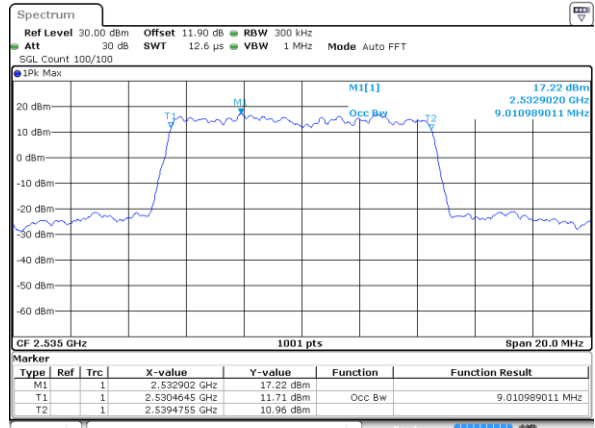

Date: 25 AUG 2017 17:04:09

Highest Channel / 5MHz / QPSK

Date: 25 AUG 2017 17:06:25

Highest Channel / 5MHz / 16QAM

Date: 25 AUG 2017 17:06:35

LTE Band 7

Lowest Channel / 10MHz / QPSK

Date: 25 AUG 2017 18:59:39

Lowest Channel / 10MHz / 16QAM

Date: 25 AUG 2017 18:59:49

Middle Channel / 10MHz / QPSK

Date: 25 AUG 2017 19:06:42

Middle Channel / 10MHz / 16QAM

Date: 25 AUG 2017 19:06:52

Highest Channel / 10MHz / QPSK

Date: 25 AUG 2017 19:09:08

Highest Channel / 10MHz / 16QAM

Date: 25 AUG 2017 19:09:18

LTE Band 7

Lowest Channel / 15MHz / QPSK

Date: 25 AUG 2017 19:16:12

Lowest Channel / 15MHz / 16QAM

Date: 25 AUG 2017 19:16:22

Middle Channel / 15MHz / QPSK