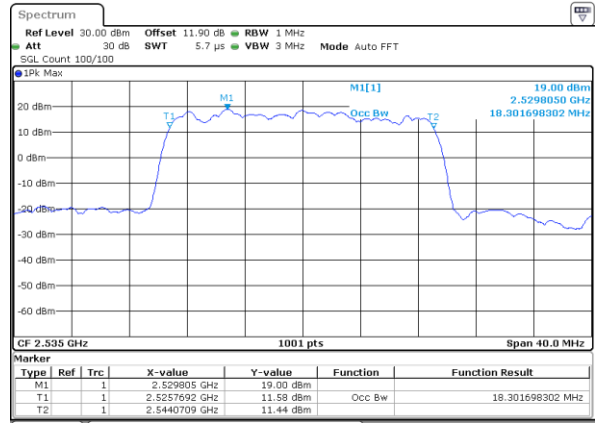

Date: 5.OCT.2017 15:56:31

LTE Band 7

Lowest Channel / 15MHz / 64QAM

Date: 5 OCT 2017 16:00:03

Lowest Channel / 20MHz / 64QAM

Date: 5 OCT 2017 16:08:20

Middle Channel / 15MHz / 64QAM

Date: 5 OCT 2017 16:03:35

Middle Channel / 20MHz / 64QAM

Date: 5 OCT 2017 16:11:52

Highest Channel / 15MHz / 64QAM

Date: 5 OCT 2017 16:04:48

Highest Channel / 20MHz / 64QAM

Date: 5 OCT 2017 16:13:05

Conducted Band Edge

LTE Band 7 / 5MHz / QPSK

Lowest Band Edge / 1 RB

Date: 25 AUG 2017 16:58:34

Highest Band Edge / 1 RB

Date: 25 AUG 2017 17:08:04

Lowest Band Edge / Full RB

Date: 25 AUG 2017 17:00:52

Highest Band Edge / Full RB

Date: 25 AUG 2017 18:56:33