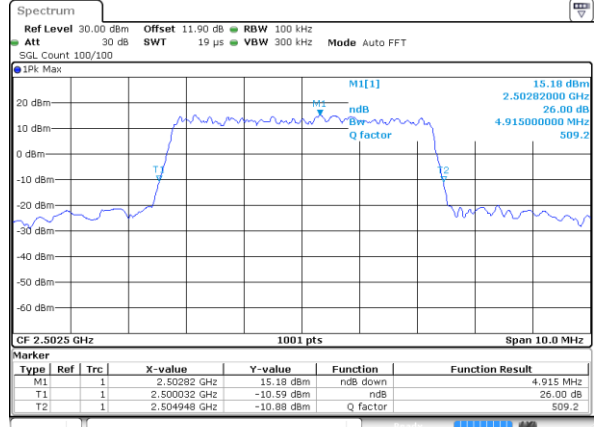

26dB Bandwidth

Mode	LTE Band 7 : 26dB BW(MHz)											
BW	1.4MHz		3MHz		5MHz		10MHz		15MHz		20MHz	
Mod.	QPSK	16QAM	QPSK	16QAM	QPSK	16QAM	QPSK	16QAM	QPSK	16QAM	QPSK	16QAM
Lowest CH	-	-	-	-	4.85	4.92	9.91	9.77	14.36	14.48	20.06	20.38
Middle CH	-	-	-	-	4.90	4.90	9.73	9.77	14.30	14.36	20.14	20.06
Highest CH	-	-	-	-	4.94	4.87	9.81	9.73	14.60	14.33	20.18	20.14
Mode	LTE Band 7 : 26dB BW(MHz)											
BW	1.4MHz		3MHz		5MHz		10MHz		15MHz		20MHz	
Mod.	64QAM		64QAM		64QAM		64QAM		64QAM		64QAM	
Lowest CH	-	-	-	-	4.97	-	9.93	-	14.36	-	20.14	-
Middle CH	-	-	-	-	4.91	-	9.85	-	14.51	-	20.18	-
Highest CH	-	-	-	-	4.93	-	9.75	-	14.27	-	20.14	-

LTE Band 7

Lowest Channel / 5MHz / QPSK

Date: 25 AUG 2017 16:57:15

Lowest Channel / 5MHz / 16QAM

Date: 25 AUG 2017 16:57:25

Middle Channel / 5MHz / QPSK

Date: 25 AUG 2017 17:04:19

Middle Channel / 5MHz / 16QAM

Date: 25 AUG 2017 17:04:29

Highest Channel / 5MHz / QPSK

Date: 25 AUG 2017 17:06:45

Highest Channel / 5MHz / 16QAM

Date: 25 AUG 2017 17:06:55

LTE Band 7

Lowest Channel / 10MHz / QPSK

Date: 25 AUG 2017 18:59:59