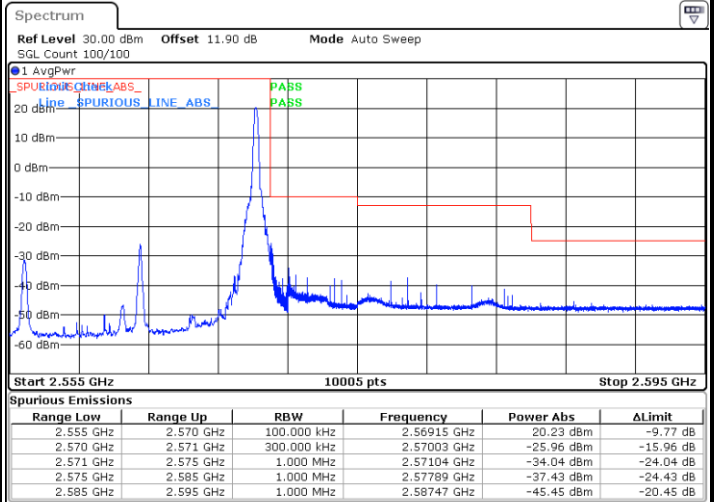

Highest Band Edge / 1 RB

Date: 25 AUG 2017 19:27:21

Lowest Band Edge / Full RB

Date: 25 AUG 2017 19:20:09

Highest Band Edge / Full RB

Date: 25 AUG 2017 19:29:40

LTE Band 7 / 15MHz / 16QAM

Lowest Band Edge / 1 RB

Date: 25 AUG 2017 19:19:00

Highest Band Edge / 1 RB

Date: 25 AUG 2017 19:28:30

Lowest Band Edge / Full RB

Date: 25 AUG 2017 19:21:19

Highest Band Edge / Full RB

Date: 25 AUG 2017 19:30:49

LTE Band 7 / 15MHz / 64QAM

Lowest Band Edge / 1 RB

Date: 5 OCT.2017 16:01:22

Highest Band Edge / 1 RB

Date: 5 OCT.2017 16:06:07

Lowest Band Edge / Full RB

Date: 5 OCT.2017 16:02:31

Highest Band Edge / Full RB

Date: 5 OCT.2017 16:07:16

LTE Band 7 / 20MHz / QPSK

Lowest Band Edge / 1 RB

Highest Band Edge / 1 RB

Date: 25 AUG 2017 19:34:25

Date: 25 AUG 2017 19:43:55

Lowest Band Edge / Full RB

Highest Band Edge / Full RB

Date: 25 AUG 2017 19:36:43