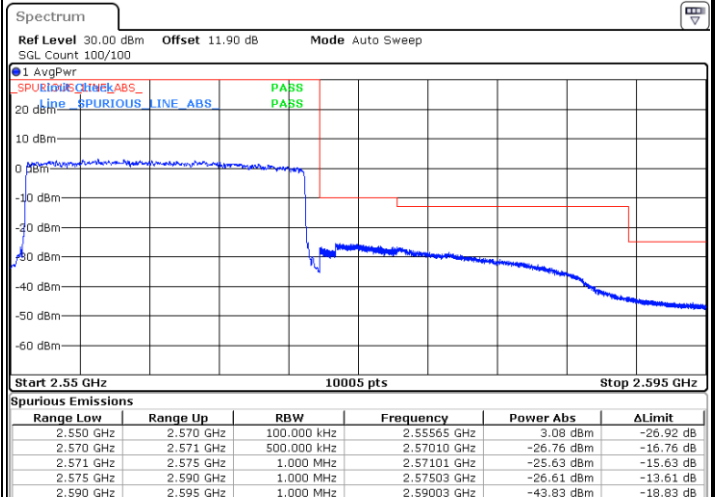

Date: 25 AUG 2017 19:19:00

Highest Band Edge / 1 RB

Date: 25 AUG 2017 19:28:30

Lowest Band Edge / Full RB

Date: 25 AUG 2017 19:21:19

Highest Band Edge / Full RB

Date: 25 AUG 2017 19:30:49

LTE Band 7 / 15MHz / 64QAM

Lowest Band Edge / 1 RB

Date: 5 OCT.2017 16:01:22

Highest Band Edge / 1 RB

Date: 5 OCT.2017 16:06:07

Lowest Band Edge / Full RB

Date: 5 OCT.2017 16:02:31

Highest Band Edge / Full RB

Date: 5 OCT.2017 16:07:16

LTE Band 7 / 20MHz / QPSK

Lowest Band Edge / 1 RB

Highest Band Edge / 1 RB

Date: 25 AUG 2017 19:34:25

Date: 25 AUG 2017 19:43:55

Lowest Band Edge / Full RB

Highest Band Edge / Full RB

Date: 25 AUG 2017 19:36:43

Date: 25 AUG 2017 19:47:22

LTE Band 7 / 20MHz / 16QAM

Lowest Band Edge / 1 RB

Date: 25 AUG 2017 19:35:34

Highest Band Edge / 1RB

Date: 25 AUG 2017 19:45:04

Lowest Band Edge / Full RB

Date: 25 AUG 2017 19:37:52