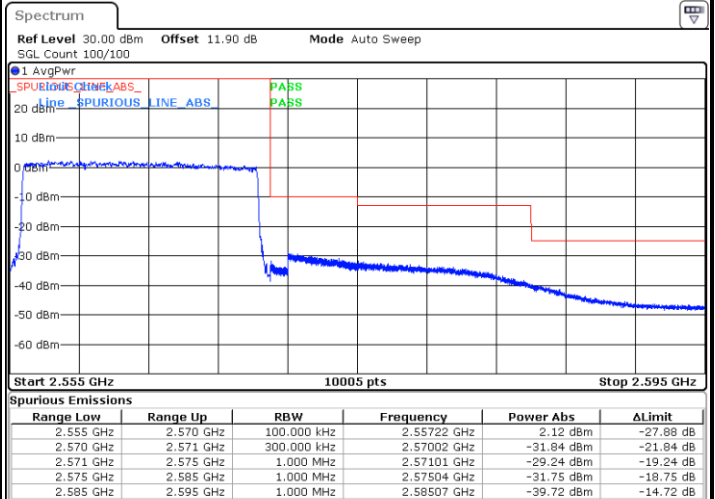

Date: 25 AUG 2017 19:19:00

Highest Band Edge / 1 RB

Date: 25 AUG 2017 19:28:30

Lowest Band Edge / Full RB

Date: 25 AUG 2017 19:21:19

Highest Band Edge / Full RB

Date: 25 AUG 2017 19:30:49

LTE Band 7 / 15MHz / 64QAM

Lowest Band Edge / 1 RB

Date: 5 OCT.2017 16:01:22

Highest Band Edge / 1 RB

Date: 5 OCT.2017 16:06:07

Lowest Band Edge / Full RB

Date: 5 OCT.2017 16:02:31

Highest Band Edge / Full RB

Date: 5 OCT.2017 16:07:16

LTE Band 7 / 20MHz / QPSK

Lowest Band Edge / 1 RB

Highest Band Edge / 1 RB

Date: 25 AUG 2017 19:34:25

Date: 25 AUG 2017 19:43:55

Lowest Band Edge / Full RB

Highest Band Edge / Full RB

Date: 25 AUG 2017 19:36:43

Date: 25 AUG 2017 19:47:22

LTE Band 7 / 20MHz / 16QAM

Lowest Band Edge / 1 RB

Date: 25 AUG 2017 19:35:34

Highest Band Edge / 1RB

Date: 25 AUG 2017 19:45:04

Lowest Band Edge / Full RB

Date: 25 AUG 2017 19:37:52