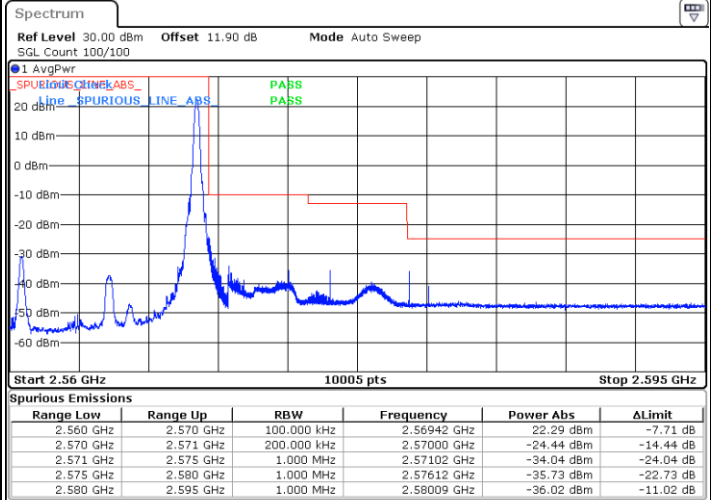

Date: 25 AUG 2017 18:57:42

LTE Band 7 / 5MHz / 64QAM

Lowest Band Edge / 1RB

Date: 5.OCT.2017 15:44:48

Highest Band Edge / 1 RB

Date: 5.OCT.2017 15:49:33

Lowest Band Edge / Full RB

Date: 5.OCT.2017 15:45:57

Highest Band Edge / Full RB

Date: 5.OCT.2017 15:50:42

LTE Band 7 / 10MHz / QPSK

Lowest Band Edge / 1 RB

Date: 25 AUG 2017 19:01:18

Highest Band Edge / 1 RB

Date: 25 AUG 2017 19:10:47

Lowest Band Edge / Full RB

Date: 25 AUG 2017 19:03:36

Highest Band Edge / Full RB

Date: 25 AUG 2017 19:13:06

LTE Band 7 / 10MHz / 16QAM

Lowest Band Edge / 1 RB

Date: 25 AUG 2017 19:02:27

Highest Band Edge / 1 RB

Date: 25 AUG 2017 19:11:57

Lowest Band Edge / Full RB

Date: 25 AUG 2017 19:04:45

Highest Band Edge / Full RB

Date: 25 AUG 2017 19:14:15

LTE Band 7 / 10MHz / 64QAM

Lowest Band Edge / 1 RB

Date: 5.OCT.2017 15:53:05

Highest Band Edge / 1 RB