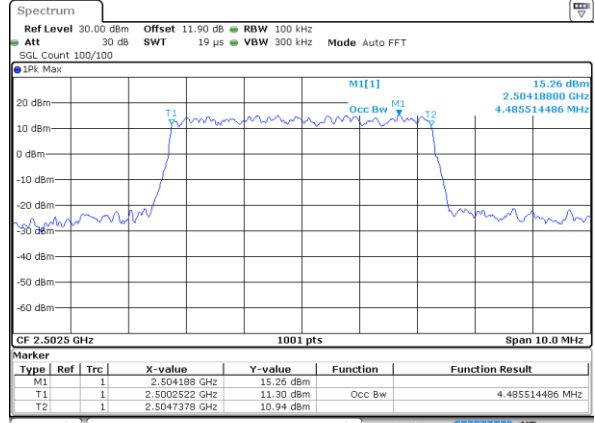

Middle Channel / 20MHz / 64QAM

Date: 5.OCT.2017 16:12:02

Highest Channel / 15MHz / 64QAM

Date: 5.OCT.2017 16:04:58

Highest Channel / 20MHz / 64QAM

Date: 5.OCT.2017 16:13:15

Occupied Bandwidth

Mode	LTE Band 7 : 99%OBW(MHz)											
BW	1.4MHz		3MHz		5MHz		10MHz		15MHz		20MHz	
Mod.	QPSK	16QAM	QPSK	16QAM	QPSK	16QAM	QPSK	16QAM	QPSK	16QAM	QPSK	16QAM
Lowest CH	-	-	-	-	4.5	4.49	8.99	9.05	13.49	13.43	18.26	18.42
Middle CH	-	-	-	-	4.48	4.5	9.01	9.01	13.46	13.46	18.46	18.42
Highest CH	-	-	-	-	4.51	4.49	8.99	9.01	13.37	13.37	18.34	18.38
Mode	LTE Band 7 : 99%OBW(MHz)											
BW	1.4MHz		3MHz		5MHz		10MHz		15MHz		20MHz	
Mod.	64QAM		64QAM		64QAM		64QAM		64QAM		64QAM	
Lowest CH	-	-	-	-	4.495	-	8.991	-	13.456	-	18.301	-
Middle CH	-	-	-	-	4.495	-	9.07	-	13.396	-	18.301	-
Highest CH	-	-	-	-	4.485	-	9.07	-	13.426	-	18.341	-

LTE Band 7

Lowest Channel / 5MHz / QPSK

Date: 25 AUG 2017 16:56:55

Lowest Channel / 5MHz / 16QAM

Date: 25 AUG 2017 16:57:05

Middle Channel / 5MHz / QPSK

Date: 25 AUG 2017 17:03:59

Middle Channel / 5MHz / 16QAM