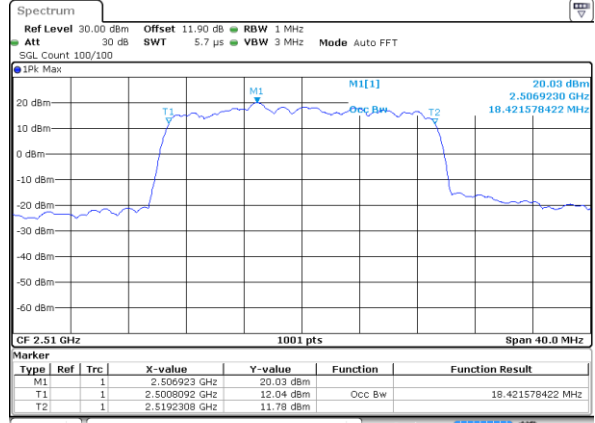

Highest Channel / 10MHz / 16QAM

Date: 25 AUG 2017 19:09:18

LTE Band 7

Lowest Channel / 15MHz / QPSK

Date: 25 AUG 2017 19:16:12

Lowest Channel / 15MHz / 16QAM

Date: 25 AUG 2017 19:16:22

Middle Channel / 15MHz / QPSK

Date: 25 AUG 2017 19:23:16

Middle Channel / 15MHz / 16QAM

Date: 25 AUG 2017 19:23:26

Highest Channel / 15MHz / QPSK

Date: 25 AUG 2017 19:25:42

Highest Channel / 15MHz / 16QAM

Date: 25 AUG 2017 19:25:52

LTE Band 7

Lowest Channel / 20MHz / QPSK

Date: 25 AUG 2017 19:32:46

Lowest Channel / 20MHz / 16QAM

Date: 25 AUG 2017 19:32:56

Middle Channel / 20MHz / QPSK

Date: 25 AUG 2017 19:39:49

Middle Channel / 20MHz / 16QAM

Date: 25 AUG 2017 19:39:59