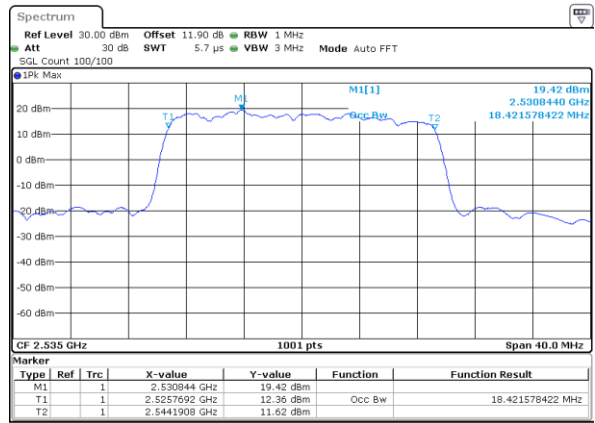

Date: 25 AUG 2017 19:23:16

Middle Channel / 15MHz / 16QAM

Date: 25 AUG 2017 19:23:26

Highest Channel / 15MHz / QPSK

Date: 25 AUG 2017 19:25:42

Highest Channel / 15MHz / 16QAM

Date: 25 AUG 2017 19:25:52

LTE Band 7

Lowest Channel / 20MHz / QPSK

Date: 25 AUG 2017 19:32:46

Lowest Channel / 20MHz / 16QAM

Date: 25 AUG 2017 19:32:56

Middle Channel / 20MHz / QPSK

Date: 25 AUG 2017 19:39:49

Middle Channel / 20MHz / 16QAM

Date: 25 AUG 2017 19:39:59

Highest Channel / 20MHz / QPSK

Date: 25 AUG 2017 19:42:16

Highest Channel / 20MHz / 16QAM

Date: 25 AUG 2017 19:42:26

LTE Band 7

Lowest Channel / 5MHz / 64QAM

Date: 5.OCT.2017 15:43:29

Lowest Channel / 10MHz / 64QAM