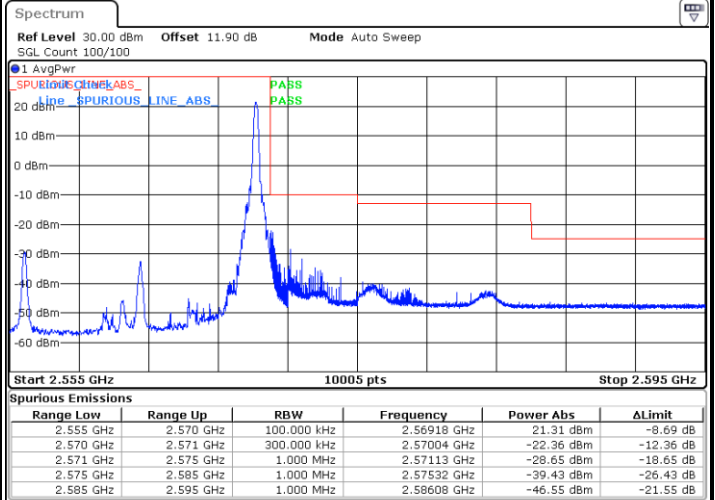

Date: 5.OCT.2017 15:57:50

Lowest Band Edge / Full RB

Date: 5.OCT.2017 15:54:14

Highest Band Edge / Full RB

Date: 5.OCT.2017 15:58:59

LTE Band 7 / 15MHz / QPSK

Lowest Band Edge / 1 RB

Date: 25 AUG 2017 19:17:51

Highest Band Edge / 1 RB

Date: 25 AUG 2017 19:27:21

Lowest Band Edge / Full RB

Date: 25 AUG 2017 19:20:09

Highest Band Edge / Full RB

Date: 25 AUG 2017 19:29:40

LTE Band 7 / 15MHz / 16QAM

Lowest Band Edge / 1 RB

Date: 25 AUG 2017 19:19:00

Highest Band Edge / 1 RB

Date: 25 AUG 2017 19:28:30

Lowest Band Edge / Full RB

Date: 25 AUG 2017 19:21:19

Highest Band Edge / Full RB

Date: 25 AUG 2017 19:30:49

LTE Band 7 / 15MHz / 64QAM

Lowest Band Edge / 1 RB

Date: 5 OCT.2017 16:01:22

Highest Band Edge / 1 RB

Date: 5 OCT.2017 16:06:07

Lowest Band Edge / Full RB

Date: 5 OCT.2017 16:02:31

Highest Band Edge / Full RB

Date: 5 OCT.2017 16:07:16