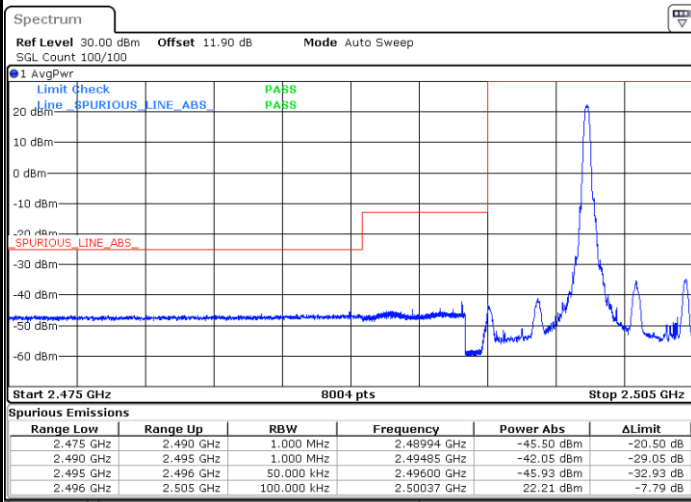

Date: 5.OCT.2017 15:56:31

LTE Band 7

Lowest Channel / 15MHz / 64QAM

Date: 5 OCT 2017 16:00:03

Lowest Channel / 20MHz / 64QAM

Date: 5 OCT 2017 16:08:20

Middle Channel / 15MHz / 64QAM

Date: 5 OCT 2017 16:03:35

Middle Channel / 20MHz / 64QAM

Date: 5 OCT 2017 16:11:52

Highest Channel / 15MHz / 64QAM

Date: 5 OCT 2017 16:04:48

Highest Channel / 20MHz / 64QAM

Date: 5 OCT 2017 16:13:05

Conducted Band Edge

LTE Band 7 / 5MHz / QPSK

Lowest Band Edge / 1 RB

Date: 25 AUG 2017 16:58:34

Highest Band Edge / 1 RB

Date: 25 AUG 2017 17:08:04

Lowest Band Edge / Full RB

Date: 25 AUG 2017 17:00:52

Highest Band Edge / Full RB

Date: 25 AUG 2017 18:56:33