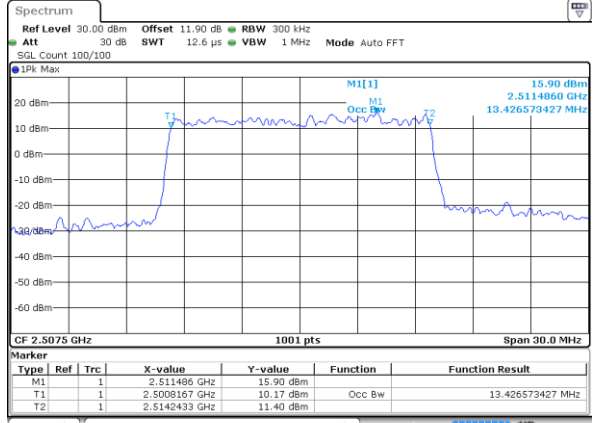

Highest Channel / 10MHz / 16QAM

Date: 25 AUG 2017 19:09:18

LTE Band 7

Lowest Channel / 15MHz / QPSK

Date: 25 AUG 2017 19:16:12

Lowest Channel / 15MHz / 16QAM

Date: 25 AUG 2017 19:16:22

Middle Channel / 15MHz / QPSK

Date: 25 AUG 2017 19:23:16

Middle Channel / 15MHz / 16QAM

Date: 25 AUG 2017 19:23:26

Highest Channel / 15MHz / QPSK

Date: 25 AUG 2017 19:25:42

Highest Channel / 15MHz / 16QAM

Date: 25 AUG 2017 19:25:52

LTE Band 7