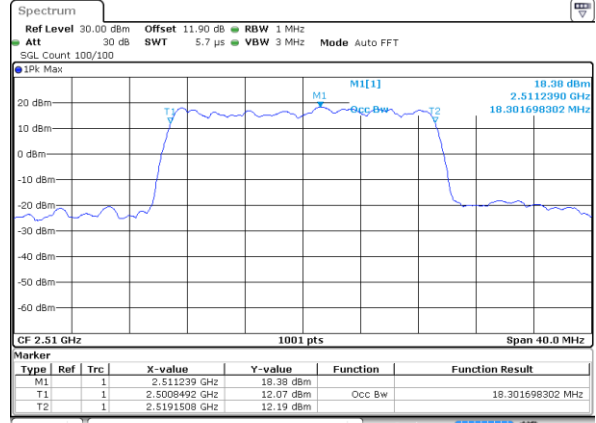

Date: 5.OCT.2017 15:56:31

LTE Band 7

Lowest Channel / 15MHz / 64QAM

Date: 5 OCT 2017 16:00:03

Lowest Channel / 20MHz / 64QAM

Date: 5 OCT 2017 16:08:20

Middle Channel / 15MHz / 64QAM

Date: 5 OCT 2017 16:03:35

Middle Channel / 20MHz / 64QAM

Date: 5 OCT 2017 16:11:52

Highest Channel / 15MHz / 64QAM

Date: 5 OCT 2017 16:04:48

Highest Channel / 20MHz / 64QAM

Date: 5 OCT 2017 16:13:05

Conducted Band Edge

LTE Band 7 / 5MHz / QPSK

Lowest Band Edge / 1 RB

Date: 25 AUG 2017 16:58:34

Highest Band Edge / 1 RB

Date: 25 AUG 2017 17:08:04

Lowest Band Edge / Full RB

Date: 25 AUG 2017 17:00:52

Highest Band Edge / Full RB

Date: 25 AUG 2017 18:56:33