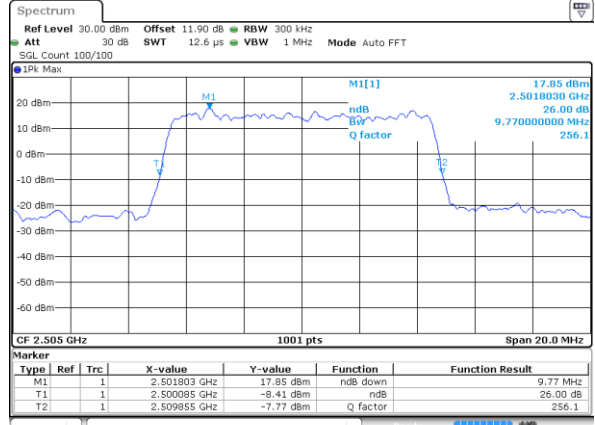

Lowest Channel / 10MHz / 16QAM

Date: 25 AUG 2017 19:00:09