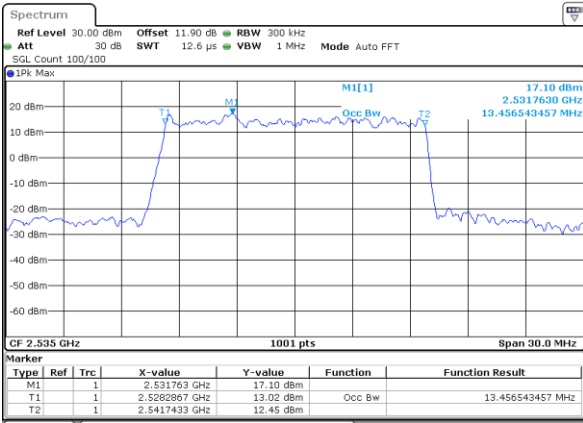

Highest Channel / 10MHz / 16QAM

Date: 25 AUG 2017 19:09:18

LTE Band 7

Lowest Channel / 15MHz / QPSK

Date: 25 AUG 2017 19:16:12

Lowest Channel / 15MHz / 16QAM

Date: 25 AUG 2017 19:16:22

Middle Channel / 15MHz / QPSK

Date: 25 AUG 2017 19:23:16

Middle Channel / 15MHz / 16QAM

Date: 25 AUG 2017 19:23:26

Highest Channel / 15MHz / QPSK

Date: 25 AUG 2017 19:25:42

Highest Channel / 15MHz / 16QAM

Date: 25 AUG 2017 19:25:52

LTE Band 7