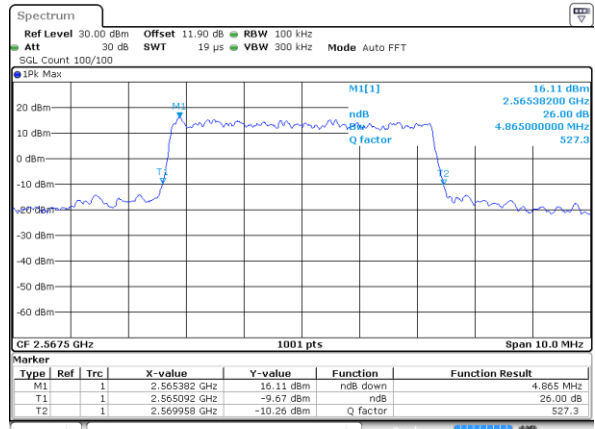

26dB Bandwidth

Mode	LTE Band 7 : 26dB BW(MHz)											
BW	1.4MHz		3MHz		5MHz		10MHz		15MHz		20MHz	
Mod.	QPSK	16QAM	QPSK	16QAM	QPSK	16QAM	QPSK	16QAM	QPSK	16QAM	QPSK	16QAM
Lowest CH	-	-	-	-	4.85	4.92	9.91	9.77	14.36	14.48	20.06	20.38
Middle CH	-	-	-	-	4.90	4.90	9.73	9.77	14.30	14.36	20.14	20.06
Highest CH	-	-	-	-	4.94	4.87	9.81	9.73	14.60	14.33	20.18	20.14
Mode	LTE Band 7 : 26dB BW(MHz)											
BW	1.4MHz		3MHz		5MHz		10MHz		15MHz		20MHz	
Mod.	64QAM		64QAM		64QAM		64QAM		64QAM		64QAM	
Lowest CH	-	-	-	-	4.97	-	9.93	-	14.36	-	20.14	-
Middle CH	-	-	-	-	4.91	-	9.85	-	14.51	-	20.18	-
Highest CH	-	-	-	-	4.93	-	9.75	-	14.27	-	20.14	-

LTE Band 7

Lowest Channel / 5MHz / QPSK

Date: 25 AUG 2017 16:57:15

Lowest Channel / 5MHz / 16QAM

Date: 25 AUG 2017 16:57:25

Middle Channel / 5MHz / QPSK

Date: 25 AUG 2017 17:04:19

Middle Channel / 5MHz / 16QAM

Date: 25 AUG 2017 17:04:29

Highest Channel / 5MHz / QPSK

Date: 25 AUG 2017 17:06:45

Highest Channel / 5MHz / 16QAM

Date: 25 AUG 2017 17:06:55

LTE Band 7

Lowest Channel / 10MHz / QPSK

Date: 25 AUG 2017 18:59:59