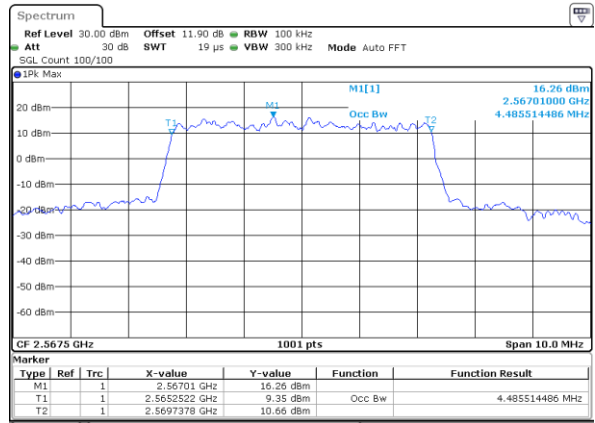

Middle Channel / 20MHz / 64QAM

Date: 5.OCT.2017 16:12:02

Highest Channel / 15MHz / 64QAM

Date: 5.OCT.2017 16:04:58

Highest Channel / 20MHz / 64QAM

Date: 5.OCT.2017 16:13:15

Occupied Bandwidth

Mode	LTE Band 7 : 99%OBW(MHz)											
BW	1.4MHz		3MHz		5MHz		10MHz		15MHz		20MHz	
Mod.	QPSK	16QAM	QPSK	16QAM	QPSK	16QAM	QPSK	16QAM	QPSK	16QAM	QPSK	16QAM
Lowest CH	-	-	-	-	4.5	4.49	8.99	9.05	13.49	13.43	18.26	18.42
Middle CH	-	-	-	-	4.48	4.5	9.01	9.01	13.46	13.46	18.46	18.42
Highest CH	-	-	-	-	4.51	4.49	8.99	9.01	13.37	13.37	18.34	18.38
Mode	LTE Band 7 : 99%OBW(MHz)											
BW	1.4MHz		3MHz		5MHz		10MHz		15MHz		20MHz	
Mod.	64QAM		64QAM		64QAM		64QAM		64QAM		64QAM	
Lowest CH	-	-	-	-	4.495	-	8.991	-	13.456	-	18.301	-
Middle CH	-	-	-	-	4.495	-	9.07	-	13.396	-	18.301	-
Highest CH	-	-	-	-	4.485	-	9.07	-	13.426	-	18.341	-

LTE Band 7

Lowest Channel / 5MHz / QPSK

Date: 25 AUG 2017 16:56:55

Lowest Channel / 5MHz / 16QAM

Date: 25 AUG 2017 16:57:05

Middle Channel / 5MHz / QPSK

Date: 25 AUG 2017 17:03:59

Middle Channel / 5MHz / 16QAM

Date: 25 AUG 2017 17:04:09

Highest Channel / 5MHz / QPSK

Date: 25 AUG 2017 17:06:25

Highest Channel / 5MHz / 16QAM

Date: 25 AUG 2017 17:06:35

LTE Band 7

Lowest Channel / 10MHz / QPSK

Date: 25 AUG 2017 18:59:39