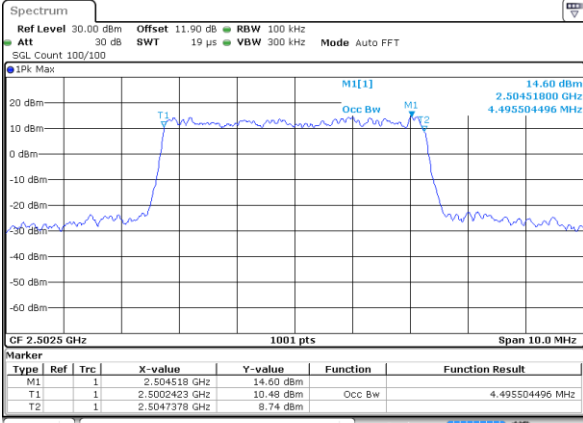

Highest Channel / 20MHz / QPSK

Date: 25 AUG 2017 19:42:16

Highest Channel / 20MHz / 16QAM

Date: 25 AUG 2017 19:42:26

LTE Band 7

Lowest Channel / 5MHz / 64QAM

Date: 5.OCT.2017 15:43:29

Lowest Channel / 10MHz / 64QAM

Date: 5.OCT.2017 15:51:46

Middle Channel / 5MHz / 64QAM

Date: 5.OCT.2017 15:47:01

Middle Channel / 10MHz / 64QAM

Date: 5.OCT.2017 15:55:18

Highest Channel / 5MHz / 64QAM

Date: 5.OCT.2017 15:48:14

Highest Channel / 10MHz / 64QAM