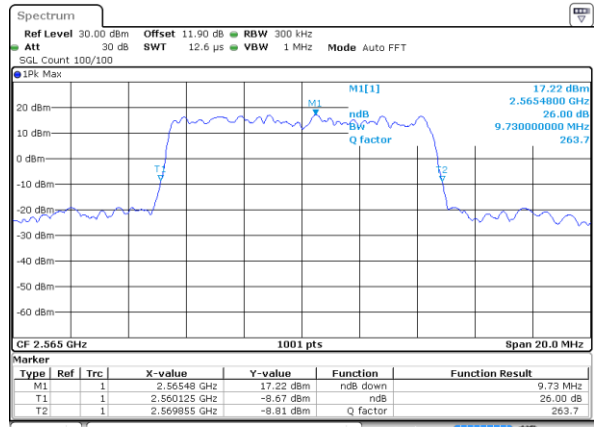

Date: 25 AUG 2017 17:04:29

Highest Channel / 5MHz / QPSK

Date: 25 AUG 2017 17:06:45

Highest Channel / 5MHz / 16QAM

Date: 25 AUG 2017 17:06:55

LTE Band 7

Lowest Channel / 10MHz / QPSK

Date: 25 AUG 2017 18:59:59

Lowest Channel / 10MHz / 16QAM

Date: 25 AUG 2017 19:00:09

Middle Channel / 10MHz / QPSK

Date: 25 AUG 2017 19:07:02

Middle Channel / 10MHz / 16QAM

Date: 25 AUG 2017 19:07:12

Highest Channel / 10MHz / QPSK

Date: 25 AUG 2017 19:09:28

Highest Channel / 10MHz / 16QAM

Date: 25 AUG 2017 19:09:38

LTE Band 7

Lowest Channel / 15MHz / QPSK

Date: 25 AUG 2017 19:16:32

Lowest Channel / 15MHz / 16QAM

Date: 25 AUG 2017 19:16:42

Middle Channel / 15MHz / QPSK