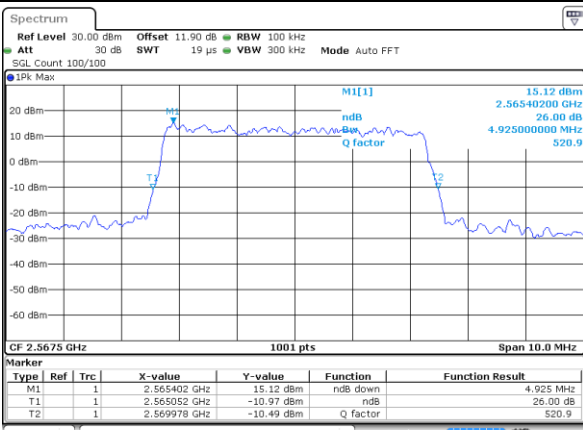

Date: 5.OCT.2017 15:51:56

Middle Channel / 5MHz / 64QAM

Date: 5.OCT.2017 15:47:11

Middle Channel / 10MHz / 64QAM

Date: 5.OCT.2017 15:55:28

Highest Channel / 5MHz / 64QAM

Date: 5.OCT.2017 15:48:24

Highest Channel / 10MHz / 64QAM