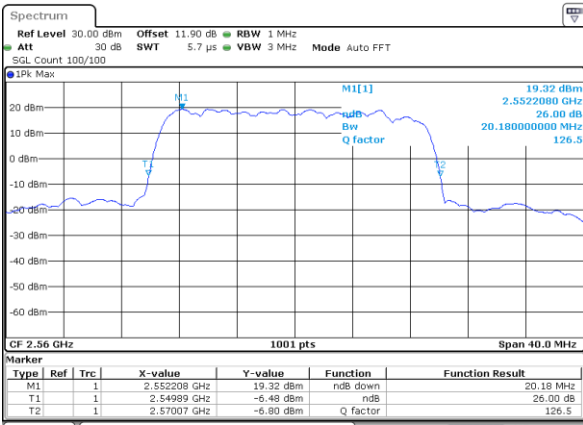

Date: 25 AUG 2017 19:23:36

Middle Channel / 15MHz / 16QAM

Date: 25 AUG 2017 19:23:46

Highest Channel / 15MHz / QPSK

Date: 25 AUG 2017 19:26:02

Highest Channel / 15MHz / 16QAM

Date: 25 AUG 2017 19:26:12

LTE Band 7

Lowest Channel / 20MHz / QPSK

Date: 25 AUG 2017 19:33:06

Lowest Channel / 20MHz / 16QAM

Date: 25 AUG 2017 19:33:16

Middle Channel / 20MHz / QPSK

Date: 25 AUG 2017 19:40:09

Middle Channel / 20MHz / 16QAM

Date: 25 AUG 2017 19:40:19

Highest Channel / 20MHz / QPSK

Date: 25 AUG 2017 19:42:36

Highest Channel / 20MHz / 16QAM

Date: 25 AUG 2017 19:42:46

LTE Band 7

Lowest Channel / 5MHz / 64QAM

Date: 5.OCT.2017 15:43:39

Lowest Channel / 10MHz / 64QAM