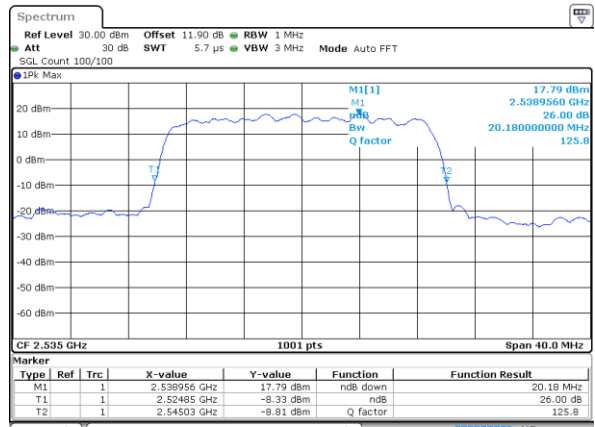

Date: 5.OCT.2017 15:56:41

LTE Band 7

Lowest Channel / 15MHz / 64QAM

Date: 5.OCT.2017 16:00:13

Lowest Channel / 20MHz / 64QAM

Date: 5.OCT.2017 16:08:30

Middle Channel / 15MHz / 64QAM

Date: 5.OCT.2017 16:03:45

Middle Channel / 20MHz / 64QAM

Date: 5.OCT.2017 16:12:02

Highest Channel / 15MHz / 64QAM

Date: 5.OCT.2017 16:04:58

Highest Channel / 20MHz / 64QAM

Date: 5.OCT.2017 16:13:15

Occupied Bandwidth

Mode	LTE Band 7 : 99%OBW(MHz)											
BW	1.4MHz		3MHz		5MHz		10MHz		15MHz		20MHz	
Mod.	QPSK	16QAM	QPSK	16QAM	QPSK	16QAM	QPSK	16QAM	QPSK	16QAM	QPSK	16QAM
Lowest CH	-	-	-	-	4.5	4.49	8.99	9.05	13.49	13.43	18.26	18.42
Middle CH	-	-	-	-	4.48	4.5	9.01	9.01	13.46	13.46	18.46	18.42
Highest CH	-	-	-	-	4.51	4.49	8.99	9.01	13.37	13.37	18.34	18.38
Mode	LTE Band 7 : 99%OBW(MHz)											
BW	1.4MHz		3MHz		5MHz		10MHz		15MHz		20MHz	
Mod.	64QAM		64QAM		64QAM		64QAM		64QAM		64QAM	
Lowest CH	-	-	-	-	4.495	-	8.991	-	13.456	-	18.301	-
Middle CH	-	-	-	-	4.495	-	9.07	-	13.396	-	18.301	-
Highest CH	-	-	-	-	4.485	-	9.07	-	13.426	-	18.341	-