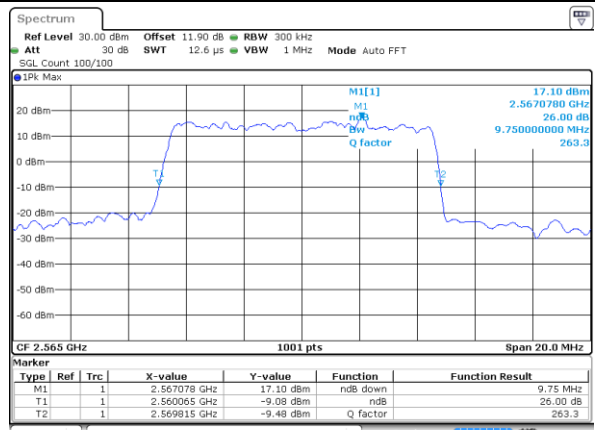

Highest Channel / 20MHz / QPSK

Date: 25 AUG 2017 19:42:36

Highest Channel / 20MHz / 16QAM

Date: 25 AUG 2017 19:42:46

LTE Band 7

Lowest Channel / 5MHz / 64QAM

Date: 5.OCT.2017 15:43:39

Lowest Channel / 10MHz / 64QAM

Date: 5.OCT.2017 15:51:56

Middle Channel / 5MHz / 64QAM

Date: 5.OCT.2017 15:47:11

Middle Channel / 10MHz / 64QAM

Date: 5.OCT.2017 15:55:28

Highest Channel / 5MHz / 64QAM

Date: 5.OCT.2017 15:48:24

Highest Channel / 10MHz / 64QAM

Date: 5.OCT.2017 15:56:41

LTE Band 7

Lowest Channel / 15MHz / 64QAM

Date: 5.OCT.2017 16:00:13

Lowest Channel / 20MHz / 64QAM

Date: 5.OCT.2017 16:08:30

Middle Channel / 15MHz / 64QAM

Date: 5.OCT.2017 16:03:45