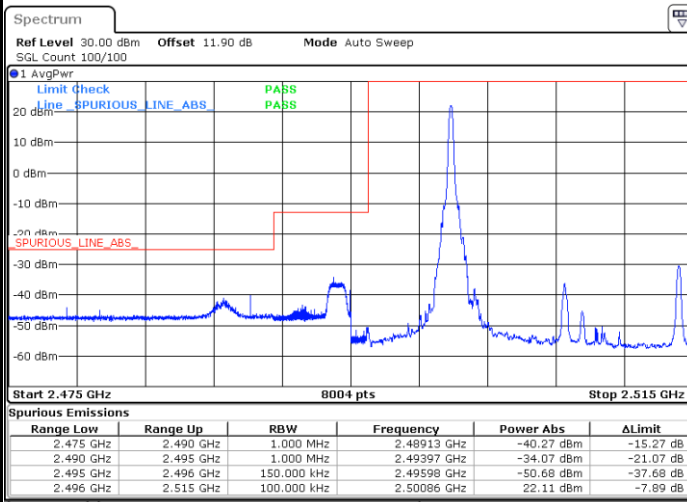

Lowest Band Edge / Full RB

Date: 25 AUG 2017 19:04:45

Highest Band Edge / Full RB

Date: 25 AUG 2017 19:14:15

LTE Band 7 / 10MHz / 64QAM

Lowest Band Edge / 1 RB

Date: 5.OCT.2017 15:53:05

Highest Band Edge / 1 RB

Date: 5.OCT.2017 15:57:50

Lowest Band Edge / Full RB

Date: 5.OCT.2017 15:54:14

Highest Band Edge / Full RB

Date: 5.OCT.2017 15:58:59

LTE Band 7 / 15MHz / QPSK

Lowest Band Edge / 1 RB

Date: 25 AUG 2017 19:17:51

Highest Band Edge / 1 RB

Date: 25 AUG 2017 19:27:21

Lowest Band Edge / Full RB

Date: 25 AUG 2017 19:20:09

Highest Band Edge / Full RB

Date: 25 AUG 2017 19:29:40

LTE Band 7 / 15MHz / 16QAM

Lowest Band Edge / 1 RB

Date: 25 AUG 2017 19:19:00

Highest Band Edge / 1 RB

Date: 25 AUG 2017 19:28:30

Lowest Band Edge / Full RB

Date: 25 AUG 2017 19:21:19

Highest Band Edge / Full RB

Date: 25 AUG 2017 19:30:49

LTE Band 7 / 15MHz / 64QAM