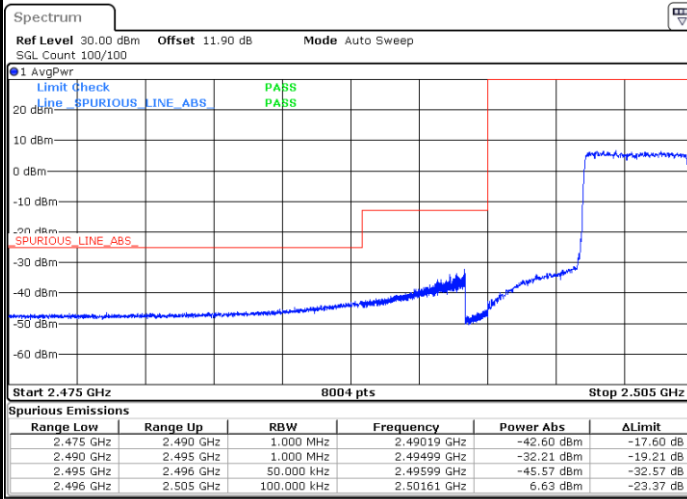

LTE Band 7 / 5MHz / 16QAM

Lowest Band Edge / 1 RB

Date: 25 AUG 2017 16:59:43

Highest Band Edge / 1 RB

Date: 25 AUG 2017 17:09:13

Lowest Band Edge / Full RB

Date: 25 AUG 2017 17:02:02

Highest Band Edge / Full RB

Date: 25 AUG 2017 18:57:42

LTE Band 7 / 5MHz / 64QAM

Lowest Band Edge / 1RB

Date: 5.OCT.2017 15:44:48

Highest Band Edge / 1 RB

Date: 5.OCT.2017 15:49:33

Lowest Band Edge / Full RB

Date: 5.OCT.2017 15:45:57

Highest Band Edge / Full RB

Date: 5.OCT.2017 15:50:42

LTE Band 7 / 10MHz / QPSK

Lowest Band Edge / 1 RB

Date: 25 AUG 2017 19:01:18

Highest Band Edge / 1 RB

Date: 25 AUG 2017 19:10:47

Lowest Band Edge / Full RB

Date: 25 AUG 2017 19:03:36

Highest Band Edge / Full RB

Date: 25 AUG 2017 19:13:06

LTE Band 7 / 10MHz / 16QAM

Lowest Band Edge / 1 RB

Date: 25 AUG 2017 19:02:27

Highest Band Edge / 1 RB

Date: 25 AUG 2017 19:11:57