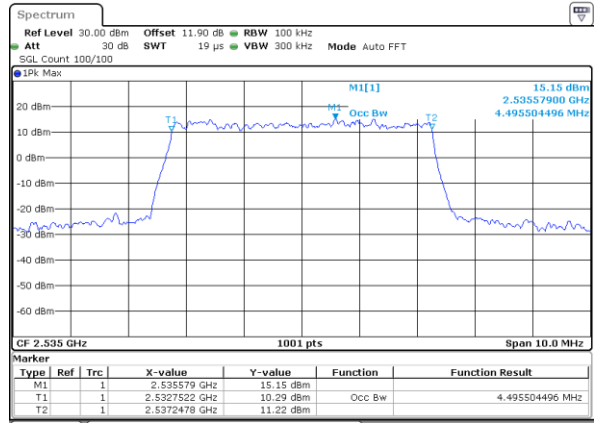

Middle Channel / 20MHz / 64QAM

Date: 5.OCT.2017 16:12:02

Highest Channel / 15MHz / 64QAM

Date: 5.OCT.2017 16:04:58

Highest Channel / 20MHz / 64QAM

Date: 5.OCT.2017 16:13:15

Occupied Bandwidth

Mode	LTE Band 7 : 99%OBW(MHz)											
BW	1.4MHz		3MHz		5MHz		10MHz		15MHz		20MHz	
Mod.	QPSK	16QAM	QPSK	16QAM	QPSK	16QAM	QPSK	16QAM	QPSK	16QAM	QPSK	16QAM
Lowest CH	-	-	-	-	4.5	4.49	8.99	9.05	13.49	13.43	18.26	18.42
Middle CH	-	-	-	-	4.48	4.5	9.01	9.01	13.46	13.46	18.46	18.42
Highest CH	-	-	-	-	4.51	4.49	8.99	9.01	13.37	13.37	18.34	18.38
Mode	LTE Band 7 : 99%OBW(MHz)											
BW	1.4MHz		3MHz		5MHz		10MHz		15MHz		20MHz	
Mod.	64QAM		64QAM		64QAM		64QAM		64QAM		64QAM	
Lowest CH	-	-	-	-	4.495	-	8.991	-	13.456	-	18.301	-
Middle CH	-	-	-	-	4.495	-	9.07	-	13.396	-	18.301	-
Highest CH	-	-	-	-	4.485	-	9.07	-	13.426	-	18.341	-

LTE Band 7

Lowest Channel / 5MHz / QPSK

Date: 25 AUG 2017 16:56:55

Lowest Channel / 5MHz / 16QAM

Date: 25 AUG 2017 16:57:05

Middle Channel / 5MHz / QPSK

Date: 25 AUG 2017 17:03:59

Middle Channel / 5MHz / 16QAM

Date: 25 AUG 2017 17:04:09

Highest Channel / 5MHz / QPSK

Date: 25 AUG 2017 17:06:25

Highest Channel / 5MHz / 16QAM

Date: 25 AUG 2017 17:06:35

LTE Band 7

Lowest Channel / 10MHz / QPSK

Date: 25 AUG 2017 18:59:39