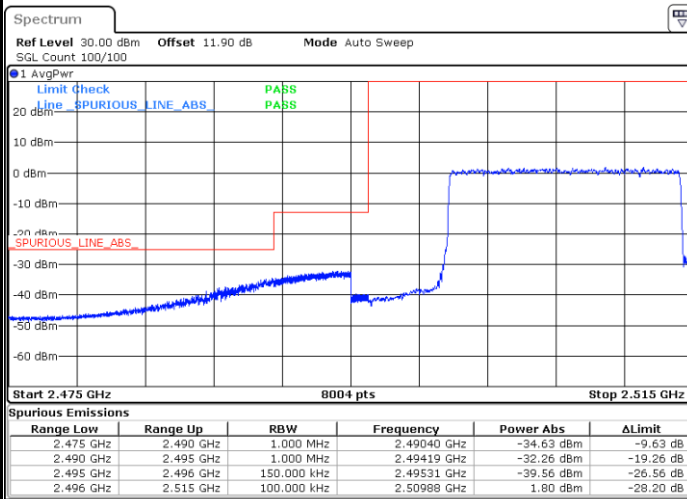

Date: 25 AUG 2017 19:19:00

Highest Band Edge / 1 RB

Date: 25 AUG 2017 19:28:30

Lowest Band Edge / Full RB

Date: 25 AUG 2017 19:21:19

Highest Band Edge / Full RB

Date: 25 AUG 2017 19:30:49

LTE Band 7 / 15MHz / 64QAM

Lowest Band Edge / 1 RB

Date: 5 OCT.2017 16:01:22

Highest Band Edge / 1 RB

Date: 5 OCT.2017 16:06:07

Lowest Band Edge / Full RB

Date: 5 OCT.2017 16:02:31

Highest Band Edge / Full RB

Date: 5 OCT.2017 16:07:16

LTE Band 7 / 20MHz / QPSK

Lowest Band Edge / 1 RB

Highest Band Edge / 1 RB

Date: 25 AUG 2017 19:34:25

Date: 25 AUG 2017 19:43:55

Lowest Band Edge / Full RB

Highest Band Edge / Full RB

Date: 25 AUG 2017 19:36:43

Date: 25 AUG 2017 19:47:22

LTE Band 7 / 20MHz / 16QAM

Lowest Band Edge / 1 RB

Date: 25 AUG 2017 19:35:34

Highest Band Edge / 1RB

Date: 25 AUG 2017 19:45:04

Lowest Band Edge / Full RB

Date: 25 AUG 2017 19:37:52