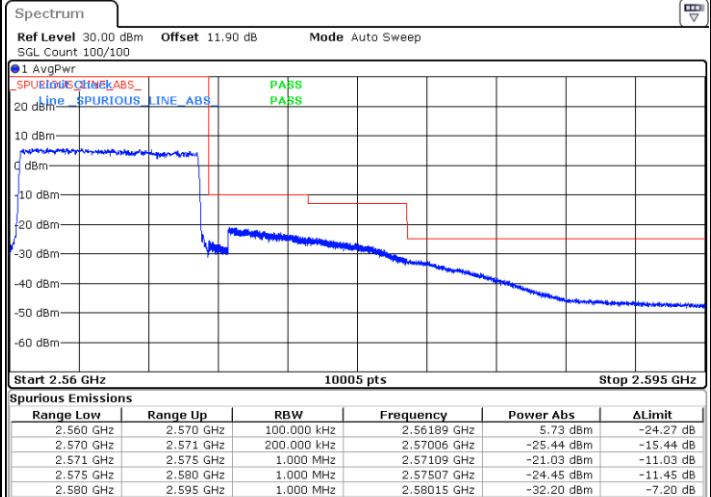

Date: 25 AUG 2017 18:57:42

LTE Band 7 / 5MHz / 64QAM

Lowest Band Edge / 1RB

Date: 5.OCT.2017 15:44:48

Highest Band Edge / 1 RB

Date: 5.OCT.2017 15:49:33

Lowest Band Edge / Full RB

Date: 5.OCT.2017 15:45:57

Highest Band Edge / Full RB

Date: 5.OCT.2017 15:50:42

LTE Band 7 / 10MHz / QPSK

Lowest Band Edge / 1 RB

Date: 25 AUG 2017 19:01:18

Highest Band Edge / 1 RB

Date: 25 AUG 2017 19:10:47

Lowest Band Edge / Full RB

Date: 25 AUG 2017 19:03:36

Highest Band Edge / Full RB

Date: 25 AUG 2017 19:13:06

LTE Band 7 / 10MHz / 16QAM

Lowest Band Edge / 1 RB

Date: 25 AUG 2017 19:02:27

Highest Band Edge / 1 RB

Date: 25 AUG 2017 19:11:57

Lowest Band Edge / Full RB

Date: 25 AUG 2017 19:04:45

Highest Band Edge / Full RB

Date: 25 AUG 2017 19:14:15

LTE Band 7 / 10MHz / 64QAM

Lowest Band Edge / 1 RB

Date: 5.OCT.2017 15:53:05

Highest Band Edge / 1 RB