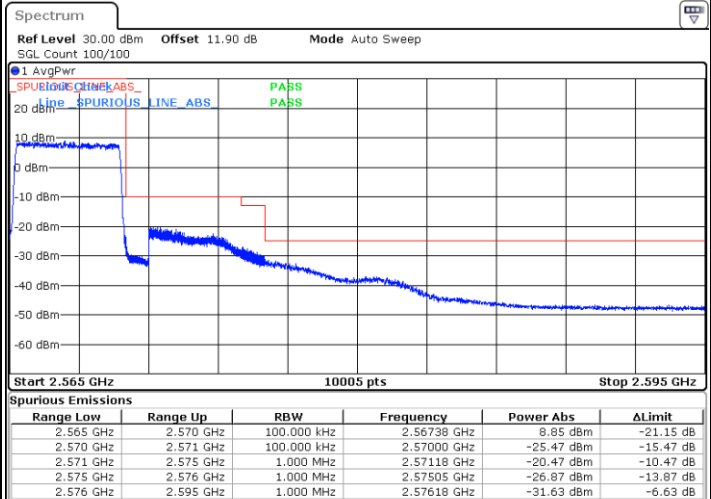

Middle Channel / 20MHz / 64QAM

Date: 5 OCT 2017 16:11:52

Highest Channel / 15MHz / 64QAM

Date: 5 OCT 2017 16:04:48

Highest Channel / 20MHz / 64QAM

Date: 5 OCT 2017 16:13:05

Conducted Band Edge

LTE Band 7 / 5MHz / QPSK

Lowest Band Edge / 1 RB

Date: 25 AUG 2017 16:58:34

Highest Band Edge / 1 RB

Date: 25 AUG 2017 17:08:04

Lowest Band Edge / Full RB

Date: 25 AUG 2017 17:00:52

Highest Band Edge / Full RB

Date: 25 AUG 2017 18:56:33

LTE Band 7 / 5MHz / 16QAM

Lowest Band Edge / 1 RB

Date: 25 AUG 2017 16:59:43

Highest Band Edge / 1 RB

Date: 25 AUG 2017 17:09:13

Lowest Band Edge / Full RB

Date: 25 AUG 2017 17:02:02

Highest Band Edge / Full RB

Date: 25 AUG 2017 18:57:42

LTE Band 7 / 5MHz / 64QAM

Lowest Band Edge / 1RB

Date: 5.OCT.2017 15:44:48

Highest Band Edge / 1 RB

Date: 5.OCT.2017 15:49:33

Lowest Band Edge / Full RB

Date: 5.OCT.2017 15:45:57