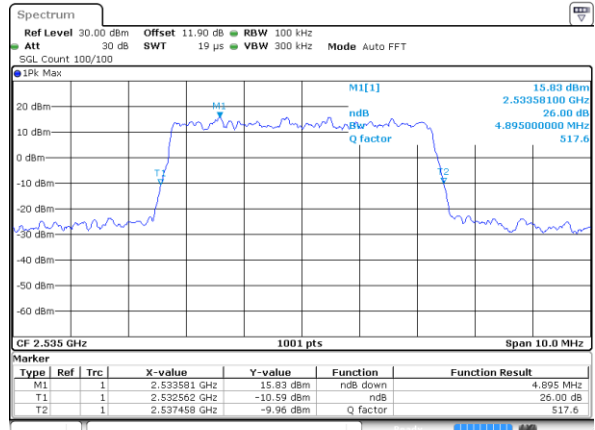

26dB Bandwidth

Mode	LTE Band 7 : 26dB BW(MHz)											
BW	1.4MHz		3MHz		5MHz		10MHz		15MHz		20MHz	
Mod.	QPSK	16QAM	QPSK	16QAM	QPSK	16QAM	QPSK	16QAM	QPSK	16QAM	QPSK	16QAM
Lowest CH	-	-	-	-	4.85	4.92	9.91	9.77	14.36	14.48	20.06	20.38
Middle CH	-	-	-	-	4.90	4.90	9.73	9.77	14.30	14.36	20.14	20.06
Highest CH	-	-	-	-	4.94	4.87	9.81	9.73	14.60	14.33	20.18	20.14
Mode	LTE Band 7 : 26dB BW(MHz)											
BW	1.4MHz		3MHz		5MHz		10MHz		15MHz		20MHz	
Mod.	64QAM		64QAM		64QAM		64QAM		64QAM		64QAM	
Lowest CH	-	-	-	-	4.97	-	9.93	-	14.36	-	20.14	-
Middle CH	-	-	-	-	4.91	-	9.85	-	14.51	-	20.18	-
Highest CH	-	-	-	-	4.93	-	9.75	-	14.27	-	20.14	-

LTE Band 7

Lowest Channel / 5MHz / QPSK

Date: 25 AUG 2017 16:57:15

Lowest Channel / 5MHz / 16QAM

Date: 25 AUG 2017 16:57:25

Middle Channel / 5MHz / QPSK

Date: 25 AUG 2017 17:04:19

Middle Channel / 5MHz / 16QAM

Date: 25 AUG 2017 17:04:29

Highest Channel / 5MHz / QPSK

Date: 25 AUG 2017 17:06:45

Highest Channel / 5MHz / 16QAM

Date: 25 AUG 2017 17:06:55

LTE Band 7

Lowest Channel / 10MHz / QPSK

Date: 25 AUG 2017 18:59:59