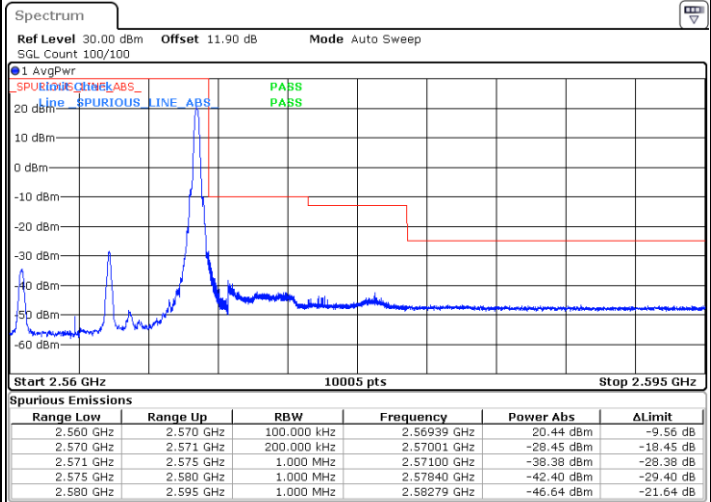

Date: 25 AUG 2017 19:03:36

Highest Band Edge / Full RB

Date: 25 AUG 2017 19:13:06

LTE Band 7 / 10MHz / 16QAM

Lowest Band Edge / 1 RB

Date: 25 AUG 2017 19:02:27

Highest Band Edge / 1 RB

Date: 25 AUG 2017 19:11:57

Lowest Band Edge / Full RB

Date: 25 AUG 2017 19:04:45

Highest Band Edge / Full RB

Date: 25 AUG 2017 19:14:15

LTE Band 7 / 10MHz / 64QAM

Lowest Band Edge / 1 RB

Date: 5.OCT.2017 15:53:05

Highest Band Edge / 1 RB

Date: 5.OCT.2017 15:57:50

Lowest Band Edge / Full RB

Date: 5.OCT.2017 15:54:14

Highest Band Edge / Full RB

Date: 5.OCT.2017 15:58:59

LTE Band 7 / 15MHz / QPSK

Lowest Band Edge / 1 RB

Date: 25 AUG 2017 19:17:51

Highest Band Edge / 1 RB

Date: 25 AUG 2017 19:27:21

Lowest Band Edge / Full RB

Date: 25 AUG 2017 19:20:09

Highest Band Edge / Full RB

Date: 25 AUG 2017 19:29:40

LTE Band 7 / 15MHz / 16QAM

Lowest Band Edge / 1 RB