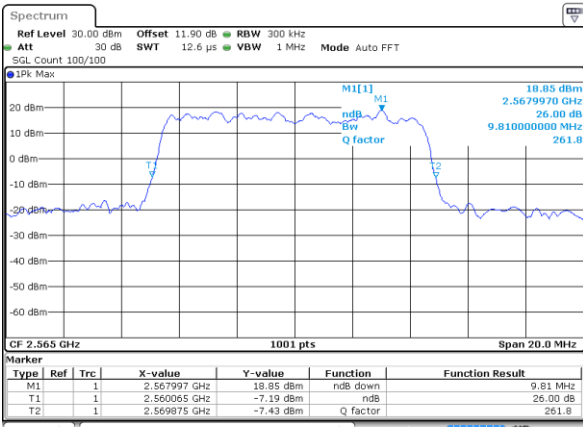

Date: 25 AUG 2017 17:04:29

Highest Channel / 5MHz / QPSK

Date: 25 AUG 2017 17:06:45

Highest Channel / 5MHz / 16QAM

Date: 25 AUG 2017 17:06:55

LTE Band 7

Lowest Channel / 10MHz / QPSK

Date: 25 AUG 2017 18:59:59

Lowest Channel / 10MHz / 16QAM

Date: 25 AUG 2017 19:00:09

Middle Channel / 10MHz / QPSK

Date: 25 AUG 2017 19:07:02

Middle Channel / 10MHz / 16QAM

Date: 25 AUG 2017 19:07:12

Highest Channel / 10MHz / QPSK

Date: 25 AUG 2017 19:09:28

Highest Channel / 10MHz / 16QAM

Date: 25 AUG 2017 19:09:38

LTE Band 7

Lowest Channel / 15MHz / QPSK

Date: 25 AUG 2017 19:16:32

Lowest Channel / 15MHz / 16QAM

Date: 25 AUG 2017 19:16:42

Middle Channel / 15MHz / QPSK