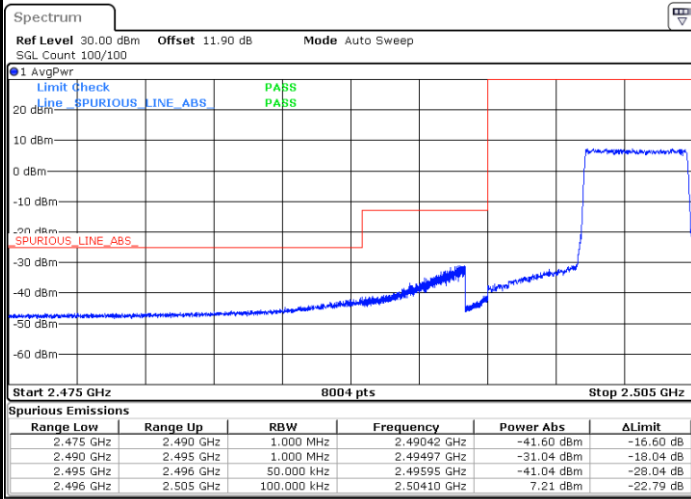

Lowest Band Edge / 1 RB

Date: 25 AUG 2017 16:58:34

Highest Band Edge / 1 RB

Date: 25 AUG 2017 17:08:04

Lowest Band Edge / Full RB

Date: 25 AUG 2017 17:00:52

Highest Band Edge / Full RB

Date: 25 AUG 2017 18:56:33

LTE Band 7 / 5MHz / 16QAM

Lowest Band Edge / 1 RB

Date: 25 AUG 2017 16:59:43

Highest Band Edge / 1 RB

Date: 25 AUG 2017 17:09:13

Lowest Band Edge / Full RB

Date: 25 AUG 2017 17:02:02

Highest Band Edge / Full RB

Date: 25 AUG 2017 18:57:42

LTE Band 7 / 5MHz / 64QAM

Lowest Band Edge / 1RB

Date: 5.OCT.2017 15:44:48

Highest Band Edge / 1 RB

Date: 5.OCT.2017 15:49:33

Lowest Band Edge / Full RB

Date: 5.OCT.2017 15:45:57

Highest Band Edge / Full RB

Date: 5.OCT.2017 15:50:42

LTE Band 7 / 10MHz / QPSK

Lowest Band Edge / 1 RB

Date: 25 AUG 2017 19:01:18

Highest Band Edge / 1 RB

Date: 25 AUG 2017 19:10:47

Lowest Band Edge / Full RB