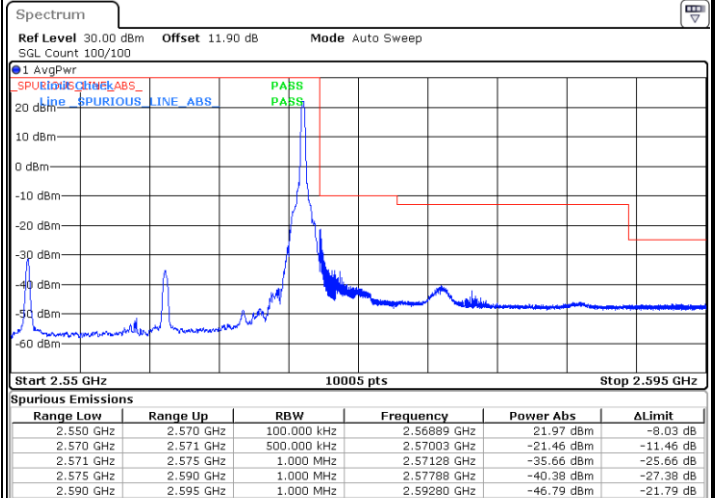

Date: 25 AUG 2017 19:19:00

Highest Band Edge / 1 RB

Date: 25 AUG 2017 19:28:30

Lowest Band Edge / Full RB

Date: 25 AUG 2017 19:21:19

Highest Band Edge / Full RB

Date: 25 AUG 2017 19:30:49

LTE Band 7 / 15MHz / 64QAM

Lowest Band Edge / 1 RB

Date: 5 OCT.2017 16:01:22

Highest Band Edge / 1 RB

Date: 5 OCT.2017 16:06:07

Lowest Band Edge / Full RB

Date: 5 OCT.2017 16:02:31

Highest Band Edge / Full RB

Date: 5 OCT.2017 16:07:16

LTE Band 7 / 20MHz / QPSK

Lowest Band Edge / 1 RB

Highest Band Edge / 1 RB

Date: 25 AUG 2017 19:34:25

Date: 25 AUG 2017 19:43:55

Lowest Band Edge / Full RB

Highest Band Edge / Full RB

Date: 25 AUG 2017 19:36:43

Date: 25 AUG 2017 19:47:22

LTE Band 7 / 20MHz / 16QAM

Lowest Band Edge / 1 RB

Date: 25 AUG 2017 19:35:34

Highest Band Edge / 1RB

Date: 25 AUG 2017 19:45:04

Lowest Band Edge / Full RB

Date: 25 AUG 2017 19:37:52