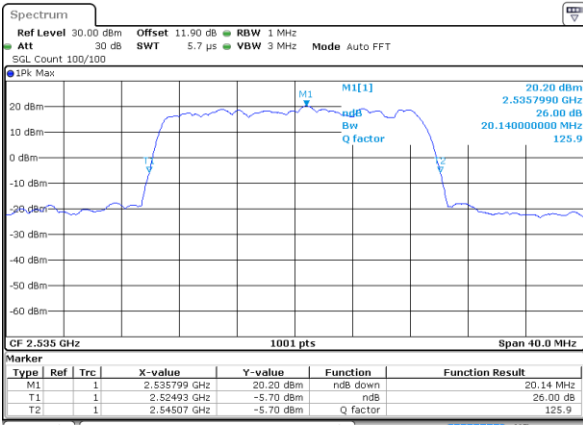

Date: 25 AUG 2017 19:23:36

Middle Channel / 15MHz / 16QAM

Date: 25 AUG 2017 19:23:46

Highest Channel / 15MHz / QPSK

Date: 25 AUG 2017 19:26:02

Highest Channel / 15MHz / 16QAM

Date: 25 AUG 2017 19:26:12

LTE Band 7

Lowest Channel / 20MHz / QPSK

Date: 25 AUG 2017 19:33:06

Lowest Channel / 20MHz / 16QAM

Date: 25 AUG 2017 19:33:16

Middle Channel / 20MHz / QPSK

Date: 25 AUG 2017 19:40:09

Middle Channel / 20MHz / 16QAM

Date: 25 AUG 2017 19:40:19

Highest Channel / 20MHz / QPSK

Date: 25 AUG 2017 19:42:36

Highest Channel / 20MHz / 16QAM

Date: 25 AUG 2017 19:42:46

LTE Band 7

Lowest Channel / 5MHz / 64QAM

Date: 5.OCT.2017 15:43:39

Lowest Channel / 10MHz / 64QAM