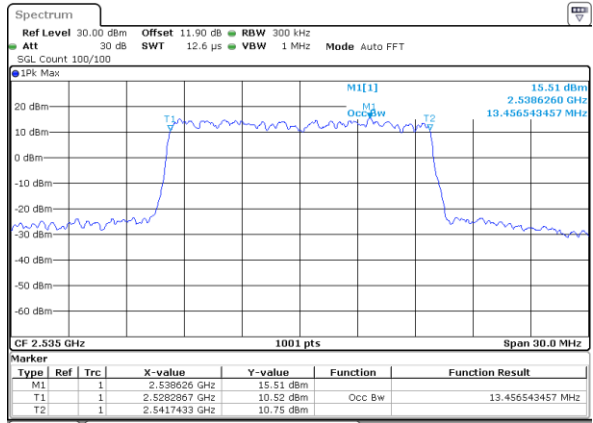

Highest Channel / 10MHz / 16QAM

Date: 25 AUG 2017 19:09:18

LTE Band 7

Lowest Channel / 15MHz / QPSK

Date: 25 AUG 2017 19:16:12

Lowest Channel / 15MHz / 16QAM

Date: 25 AUG 2017 19:16:22

Middle Channel / 15MHz / QPSK

Date: 25 AUG 2017 19:23:16

Middle Channel / 15MHz / 16QAM

Date: 25 AUG 2017 19:23:26

Highest Channel / 15MHz / QPSK

Date: 25 AUG 2017 19:25:42

Highest Channel / 15MHz / 16QAM

Date: 25 AUG 2017 19:25:52

LTE Band 7