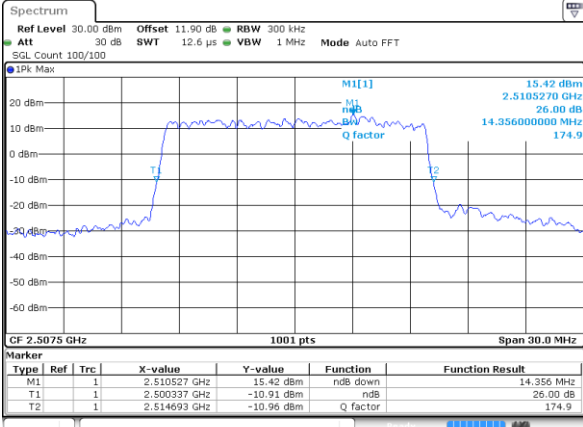

Highest Channel / 20MHz / QPSK

Date: 25 AUG 2017 19:42:36

Highest Channel / 20MHz / 16QAM

Date: 25 AUG 2017 19:42:46

LTE Band 7

Lowest Channel / 5MHz / 64QAM

Date: 5.OCT.2017 15:43:39

Lowest Channel / 10MHz / 64QAM

Date: 5.OCT.2017 15:51:56

Middle Channel / 5MHz / 64QAM

Date: 5.OCT.2017 15:47:11

Middle Channel / 10MHz / 64QAM

Date: 5.OCT.2017 15:55:28

Highest Channel / 5MHz / 64QAM

Date: 5.OCT.2017 15:48:24

Highest Channel / 10MHz / 64QAM

Date: 5.OCT.2017 15:56:41

LTE Band 7

Lowest Channel / 15MHz / 64QAM

Date: 5.OCT.2017 16:00:13

Lowest Channel / 20MHz / 64QAM

Date: 5.OCT.2017 16:08:30

Middle Channel / 15MHz / 64QAM

Date: 5.OCT.2017 16:03:45