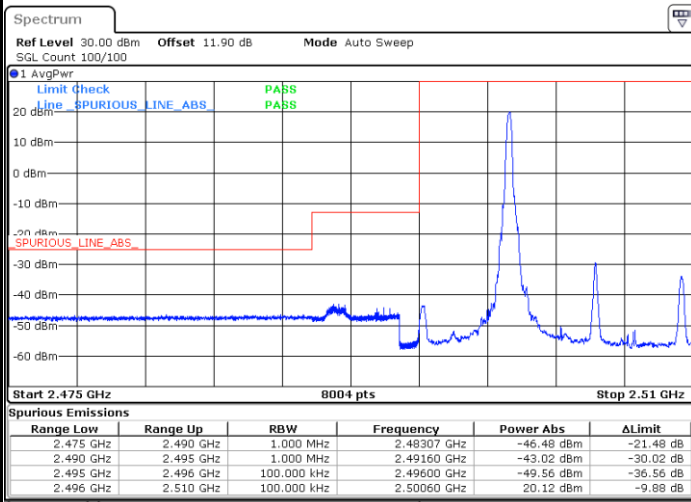

Date: 25 AUG 2017 19:03:36

Highest Band Edge / Full RB

Date: 25 AUG 2017 19:13:06

LTE Band 7 / 10MHz / 16QAM

Lowest Band Edge / 1 RB

Date: 25 AUG 2017 19:02:27

Highest Band Edge / 1 RB

Date: 25 AUG 2017 19:11:57

Lowest Band Edge / Full RB

Date: 25 AUG 2017 19:04:45

Highest Band Edge / Full RB

Date: 25 AUG 2017 19:14:15

LTE Band 7 / 10MHz / 64QAM

Lowest Band Edge / 1 RB

Date: 5.OCT.2017 15:53:05

Highest Band Edge / 1 RB

Date: 5.OCT.2017 15:57:50

Lowest Band Edge / Full RB

Date: 5.OCT.2017 15:54:14

Highest Band Edge / Full RB

Date: 5.OCT.2017 15:58:59

LTE Band 7 / 15MHz / QPSK

Lowest Band Edge / 1 RB

Date: 25 AUG 2017 19:17:51

Highest Band Edge / 1 RB

Date: 25 AUG 2017 19:27:21

Lowest Band Edge / Full RB

Date: 25 AUG 2017 19:20:09

Highest Band Edge / Full RB

Date: 25 AUG 2017 19:29:40

LTE Band 7 / 15MHz / 16QAM

Lowest Band Edge / 1 RB