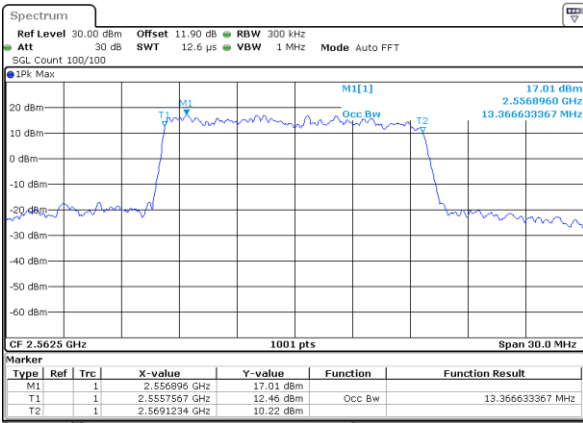

Highest Channel / 10MHz / 16QAM

Date: 25 AUG 2017 19:09:18

LTE Band 7

Lowest Channel / 15MHz / QPSK

Date: 25 AUG 2017 19:16:12

Lowest Channel / 15MHz / 16QAM

Date: 25 AUG 2017 19:16:22

Middle Channel / 15MHz / QPSK

Date: 25 AUG 2017 19:23:16

Middle Channel / 15MHz / 16QAM

Date: 25 AUG 2017 19:23:26

Highest Channel / 15MHz / QPSK

Date: 25 AUG 2017 19:25:42

Highest Channel / 15MHz / 16QAM

Date: 25 AUG 2017 19:25:52

LTE Band 7