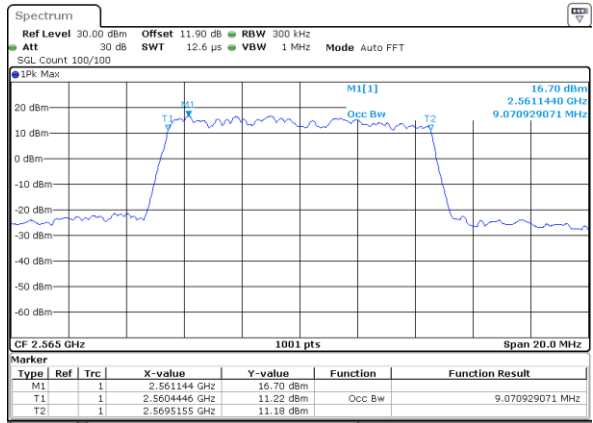

Highest Channel / 20MHz / QPSK

Date: 25 AUG 2017 19:42:16

Highest Channel / 20MHz / 16QAM

Date: 25 AUG 2017 19:42:26

LTE Band 7

Lowest Channel / 5MHz / 64QAM

Date: 5.OCT.2017 15:43:29

Lowest Channel / 10MHz / 64QAM

Date: 5.OCT.2017 15:51:46

Middle Channel / 5MHz / 64QAM

Date: 5.OCT.2017 15:47:01

Middle Channel / 10MHz / 64QAM

Date: 5.OCT.2017 15:55:18

Highest Channel / 5MHz / 64QAM

Date: 5.OCT.2017 15:48:14

Highest Channel / 10MHz / 64QAM

Date: 5.OCT.2017 15:56:31

LTE Band 7

Lowest Channel / 15MHz / 64QAM

Date: 5 OCT 2017 16:00:03

Lowest Channel / 20MHz / 64QAM

Date: 5 OCT 2017 16:08:20

Middle Channel / 15MHz / 64QAM

Date: 5 OCT 2017 16:03:35