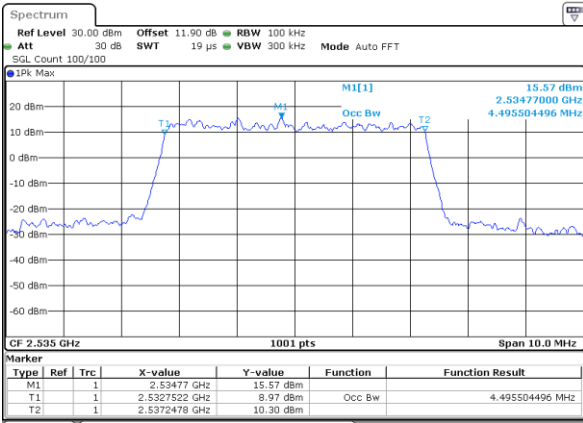

Highest Channel / 20MHz / QPSK

Date: 25 AUG 2017 19:42:16

Highest Channel / 20MHz / 16QAM

Date: 25 AUG 2017 19:42:26

LTE Band 7

Lowest Channel / 5MHz / 64QAM

Date: 5.OCT.2017 15:43:29

Lowest Channel / 10MHz / 64QAM

Date: 5.OCT.2017 15:51:46

Middle Channel / 5MHz / 64QAM

Date: 5.OCT.2017 15:47:01

Middle Channel / 10MHz / 64QAM

Date: 5.OCT.2017 15:55:18

Highest Channel / 5MHz / 64QAM

Date: 5.OCT.2017 15:48:14

Highest Channel / 10MHz / 64QAM