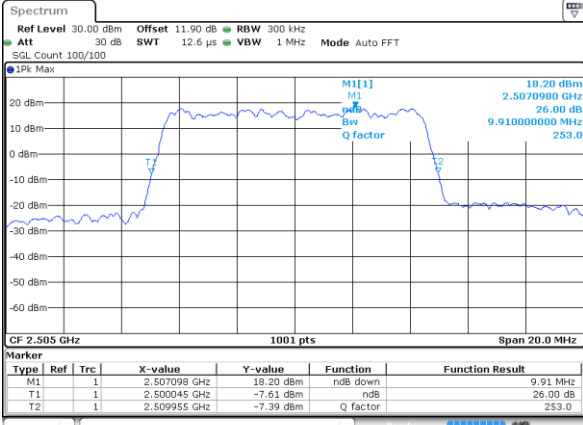

Date: 25 AUG 2017 17:04:29

Highest Channel / 5MHz / QPSK

Date: 25 AUG 2017 17:06:45

Highest Channel / 5MHz / 16QAM

Date: 25 AUG 2017 17:06:55

LTE Band 7

Lowest Channel / 10MHz / QPSK

Date: 25 AUG 2017 18:59:59