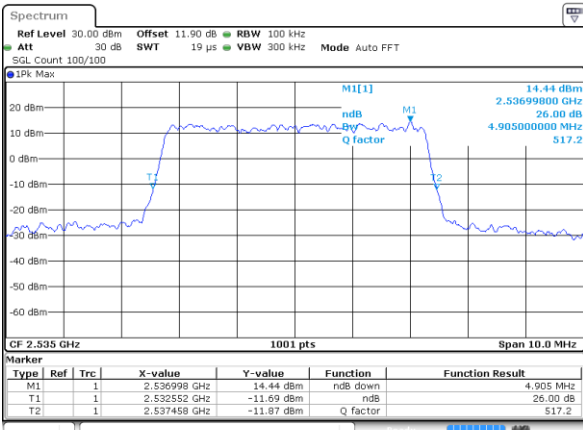

Highest Channel / 20MHz / QPSK

Date: 25 AUG 2017 19:42:36

Highest Channel / 20MHz / 16QAM

Date: 25 AUG 2017 19:42:46

LTE Band 7

Lowest Channel / 5MHz / 64QAM

Date: 5.OCT.2017 15:43:39

Lowest Channel / 10MHz / 64QAM

Date: 5.OCT.2017 15:51:56

Middle Channel / 5MHz / 64QAM

Date: 5.OCT.2017 15:47:11

Middle Channel / 10MHz / 64QAM

Date: 5.OCT.2017 15:55:28

Highest Channel / 5MHz / 64QAM

Date: 5.OCT.2017 15:48:24

Highest Channel / 10MHz / 64QAM