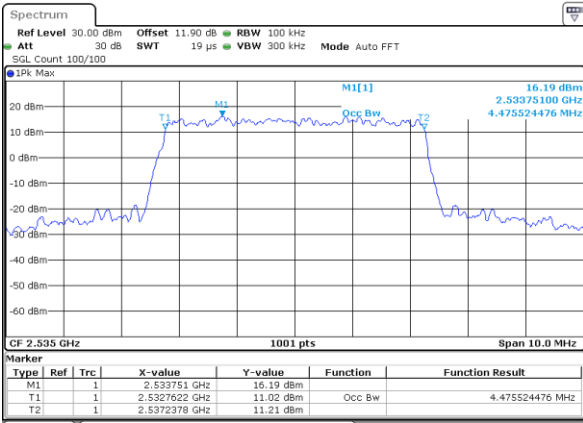

Middle Channel / 20MHz / 64QAM

Date: 5.OCT.2017 16:12:02

Highest Channel / 15MHz / 64QAM

Date: 5.OCT.2017 16:04:58

Highest Channel / 20MHz / 64QAM

Date: 5.OCT.2017 16:13:15

Occupied Bandwidth

Mode	LTE Band 7 : 99%OBW(MHz)											
BW	1.4MHz		3MHz		5MHz		10MHz		15MHz		20MHz	
Mod.	QPSK	16QAM	QPSK	16QAM	QPSK	16QAM	QPSK	16QAM	QPSK	16QAM	QPSK	16QAM
Lowest CH	-	-	-	-	4.5	4.49	8.99	9.05	13.49	13.43	18.26	18.42
Middle CH	-	-	-	-	4.48	4.5	9.01	9.01	13.46	13.46	18.46	18.42
Highest CH	-	-	-	-	4.51	4.49	8.99	9.01	13.37	13.37	18.34	18.38
Mode	LTE Band 7 : 99%OBW(MHz)											
BW	1.4MHz		3MHz		5MHz		10MHz		15MHz		20MHz	
Mod.	64QAM		64QAM		64QAM		64QAM		64QAM		64QAM	
Lowest CH	-	-	-	-	4.495	-	8.991	-	13.456	-	18.301	-
Middle CH	-	-	-	-	4.495	-	9.07	-	13.396	-	18.301	-
Highest CH	-	-	-	-	4.485	-	9.07	-	13.426	-	18.341	-

LTE Band 7

Lowest Channel / 5MHz / QPSK

Date: 25 AUG 2017 16:56:55

Lowest Channel / 5MHz / 16QAM

Date: 25 AUG 2017 16:57:05

Middle Channel / 5MHz / QPSK

Date: 25 AUG 2017 17:03:59

Middle Channel / 5MHz / 16QAM

Date: 25 AUG 2017 17:04:09

Highest Channel / 5MHz / QPSK

Date: 25 AUG 2017 17:06:25

Highest Channel / 5MHz / 16QAM

Date: 25 AUG 2017 17:06:35

LTE Band 7

Lowest Channel / 10MHz / QPSK

Date: 25 AUG 2017 18:59:39