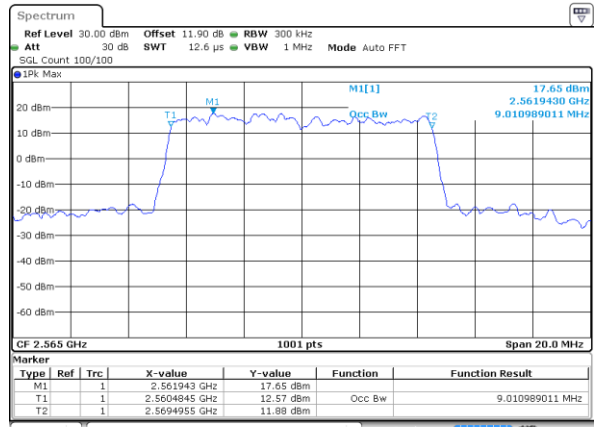

Date: 25 AUG 2017 17:04:09

Highest Channel / 5MHz / QPSK

Date: 25 AUG 2017 17:06:25

Highest Channel / 5MHz / 16QAM

Date: 25 AUG 2017 17:06:35

LTE Band 7

Lowest Channel / 10MHz / QPSK

Date: 25 AUG 2017 18:59:39

Lowest Channel / 10MHz / 16QAM

Date: 25 AUG 2017 18:59:49

Middle Channel / 10MHz / QPSK

Date: 25 AUG 2017 19:06:42

Middle Channel / 10MHz / 16QAM

Date: 25 AUG 2017 19:06:52

Highest Channel / 10MHz / QPSK

Date: 25 AUG 2017 19:09:08

Highest Channel / 10MHz / 16QAM

Date: 25 AUG 2017 19:09:18

LTE Band 7

Lowest Channel / 15MHz / QPSK

Date: 25 AUG 2017 19:16:12

Lowest Channel / 15MHz / 16QAM

Date: 25 AUG 2017 19:16:22

Middle Channel / 15MHz / QPSK