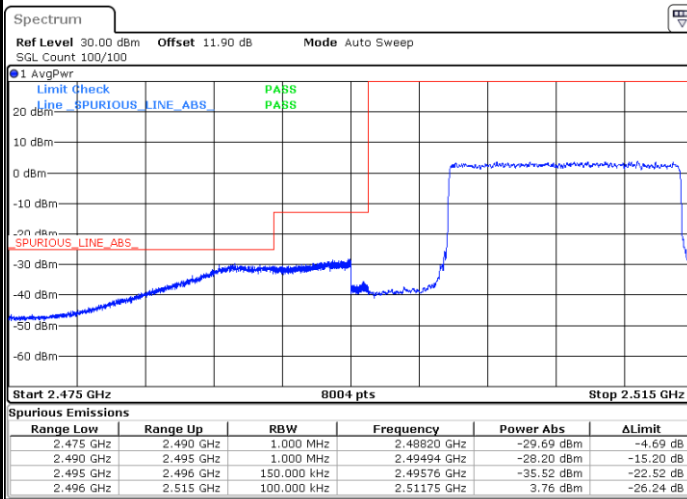

Lowest Band Edge / Full RB

Date: 25 AUG 2017 19:04:45

Highest Band Edge / Full RB

Date: 25 AUG 2017 19:14:15

LTE Band 7 / 10MHz / 64QAM

Lowest Band Edge / 1 RB

Date: 5.OCT.2017 15:53:05

Highest Band Edge / 1 RB

Date: 5.OCT.2017 15:57:50

Lowest Band Edge / Full RB

Date: 5.OCT.2017 15:54:14

Highest Band Edge / Full RB

Date: 5.OCT.2017 15:58:59

LTE Band 7 / 15MHz / QPSK

Lowest Band Edge / 1 RB

Date: 25 AUG 2017 19:17:51

Highest Band Edge / 1 RB

Date: 25 AUG 2017 19:27:21

Lowest Band Edge / Full RB

Date: 25 AUG 2017 19:20:09

Highest Band Edge / Full RB

Date: 25 AUG 2017 19:29:40

LTE Band 7 / 15MHz / 16QAM

Lowest Band Edge / 1 RB

Date: 25 AUG 2017 19:19:00

Highest Band Edge / 1 RB

Date: 25 AUG 2017 19:28:30

Lowest Band Edge / Full RB

Date: 25 AUG 2017 19:21:19

Highest Band Edge / Full RB

Date: 25 AUG 2017 19:30:49

LTE Band 7 / 15MHz / 64QAM