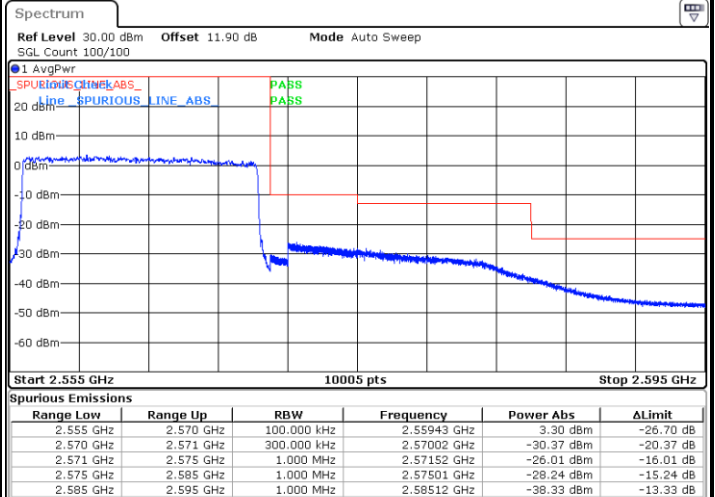

Highest Band Edge / 1 RB

Date: 25 AUG 2017 19:27:21

Lowest Band Edge / Full RB

Date: 25 AUG 2017 19:20:09

Highest Band Edge / Full RB

Date: 25 AUG 2017 19:29:40

LTE Band 7 / 15MHz / 16QAM

Lowest Band Edge / 1 RB

Date: 25 AUG 2017 19:19:00

Highest Band Edge / 1 RB

Date: 25 AUG 2017 19:28:30

Lowest Band Edge / Full RB

Date: 25 AUG 2017 19:21:19

Highest Band Edge / Full RB

Date: 25 AUG 2017 19:30:49

LTE Band 7 / 15MHz / 64QAM

Lowest Band Edge / 1 RB

Date: 5 OCT.2017 16:01:22

Highest Band Edge / 1 RB

Date: 5 OCT.2017 16:06:07

Lowest Band Edge / Full RB

Date: 5 OCT.2017 16:02:31

Highest Band Edge / Full RB

Date: 5 OCT.2017 16:07:16

LTE Band 7 / 20MHz / QPSK

Lowest Band Edge / 1 RB

Highest Band Edge / 1 RB

Date: 25 AUG 2017 19:34:25

Date: 25 AUG 2017 19:43:55

Lowest Band Edge / Full RB

Highest Band Edge / Full RB

Date: 25 AUG 2017 19:36:43