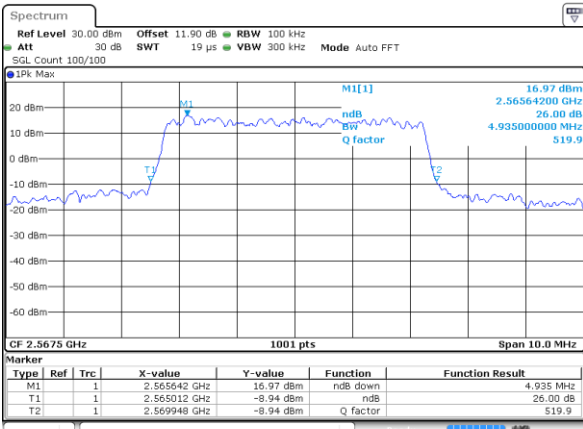

26dB Bandwidth

Mode	LTE Band 7 : 26dB BW(MHz)											
BW	1.4MHz		3MHz		5MHz		10MHz		15MHz		20MHz	
Mod.	QPSK	16QAM	QPSK	16QAM	QPSK	16QAM	QPSK	16QAM	QPSK	16QAM	QPSK	16QAM
Lowest CH	-	-	-	-	4.85	4.92	9.91	9.77	14.36	14.48	20.06	20.38
Middle CH	-	-	-	-	4.90	4.90	9.73	9.77	14.30	14.36	20.14	20.06
Highest CH	-	-	-	-	4.94	4.87	9.81	9.73	14.60	14.33	20.18	20.14
Mode	LTE Band 7 : 26dB BW(MHz)											
BW	1.4MHz		3MHz		5MHz		10MHz		15MHz		20MHz	
Mod.	64QAM		64QAM		64QAM		64QAM		64QAM		64QAM	
Lowest CH	-	-	-	-	4.97	-	9.93	-	14.36	-	20.14	-
Middle CH	-	-	-	-	4.91	-	9.85	-	14.51	-	20.18	-
Highest CH	-	-	-	-	4.93	-	9.75	-	14.27	-	20.14	-

LTE Band 7

Lowest Channel / 5MHz / QPSK

Date: 25 AUG 2017 16:57:15

Lowest Channel / 5MHz / 16QAM

Date: 25 AUG 2017 16:57:25

Middle Channel / 5MHz / QPSK

Date: 25 AUG 2017 17:04:19

Middle Channel / 5MHz / 16QAM

Date: 25 AUG 2017 17:04:29

Highest Channel / 5MHz / QPSK

Date: 25 AUG 2017 17:06:45

Highest Channel / 5MHz / 16QAM

Date: 25 AUG 2017 17:06:55

LTE Band 7

Lowest Channel / 10MHz / QPSK

Date: 25 AUG 2017 18:59:59