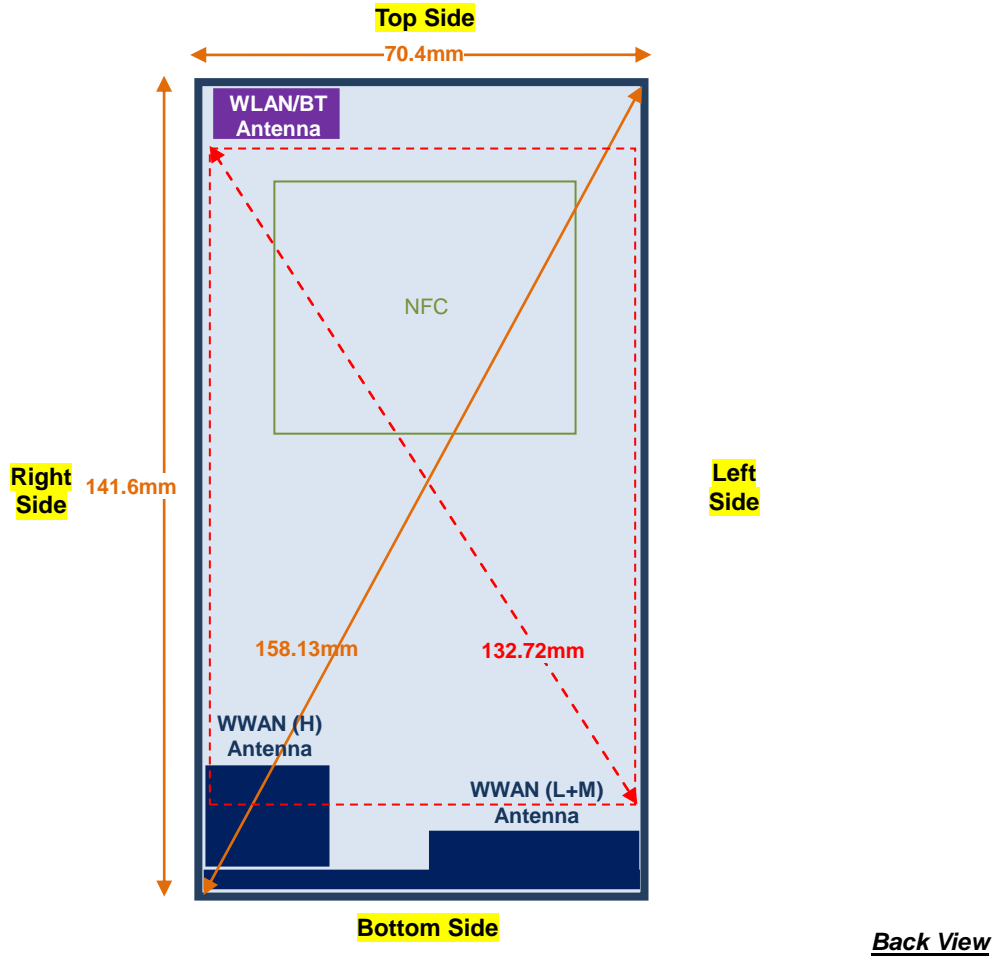

## Appendix D. Antenna Location

<Mobile Phone>

Overall diagonal	158.13 mm
Display diagonal	132.72 mm

**Appendix D. SAR Test Setup Photos**

**Right Cheek**

**Right Tilted**

**Left Cheek**

**Left Tilted**

Front, Test Separation 10 mm

Back, Test Separation 10 mm

Left Side, Test Separation 10 mm

Right Side, Test Separation 10 mm

Top Side, Test Separation 10 mm

Bottom Side, Test Separation 10 mm

**Front, Test Separation 15 mm**

**Back, Test Separation 15 mm**