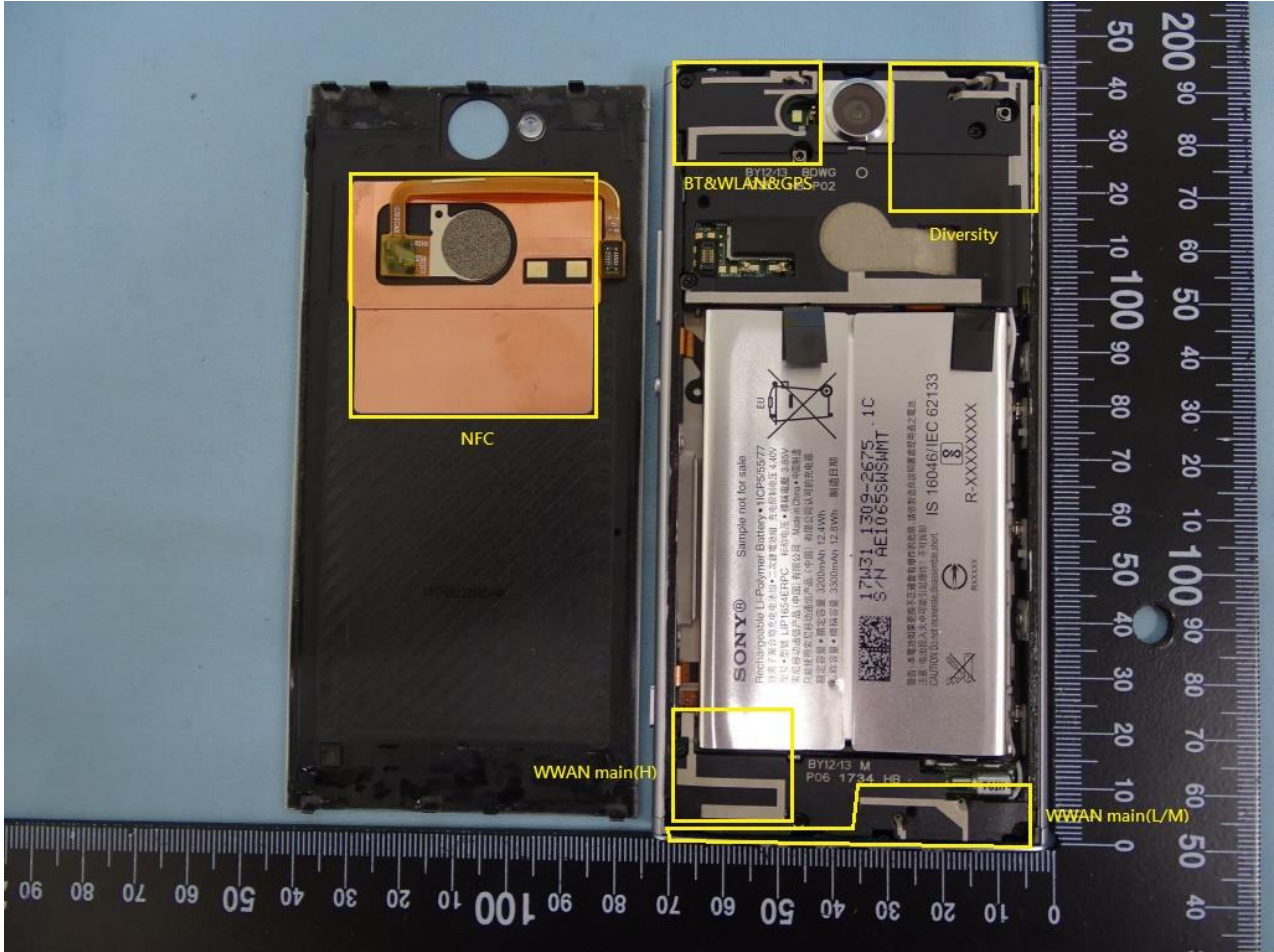

2. Internal Photograph of EUT

Brand Name: Sony

Brand Name: Sony

Brand Name: Sony

Brand Name: Sony

Brand Name: Sony

Brand Name: Sony

Brand Name: Sony

Brand Name: Sony

Brand Name: Sony

Brand Name: Sony

Brand Name: Sony

Speaker (Module No.: 105-6521-143001)