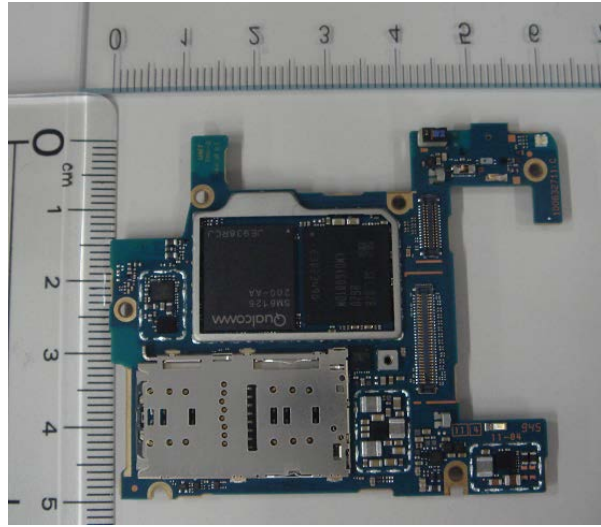

FCC ID: PY7-13086M Internal Photo

Without Rear panel

Without PBA and Battery

Rear panel

Internal PWB with Shield cases (Front-side)

Internal PWB without Shield cases (Front-side)

Internal PWB with Shield cases (Rear-side)

Internal PWB without Shield cases (Rear-side)

Battery: