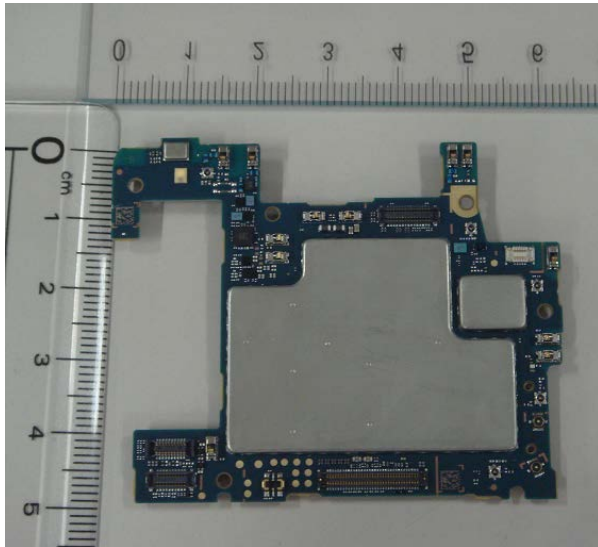

FCC ID: PY7-13086M Internal Photo

Without Rear panel

Without PBA and Battery

Rear panel

Internal PWB with Shield cases (Front-side)

Internal PWB without Shield cases (Front-side)

Internal PWB with Shield cases (Rear-side)

Internal PWB without Shield cases (Rear-side)

Battery: