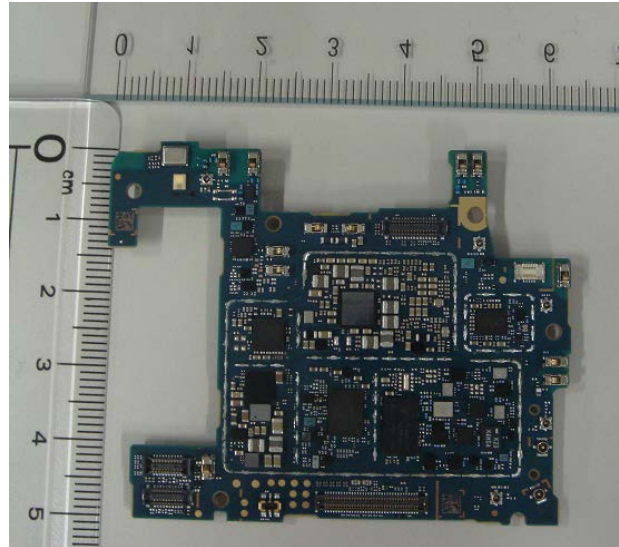

FCC ID: PY7-13086M Internal Photo

Without Rear panel

Without PBA and Battery

Rear panel

Internal PWB with Shield cases (Front-side)

Internal PWB without Shield cases (Front-side)

Internal PWB with Shield cases (Rear-side)

Internal PWB without Shield cases (Rear-side)

Battery: