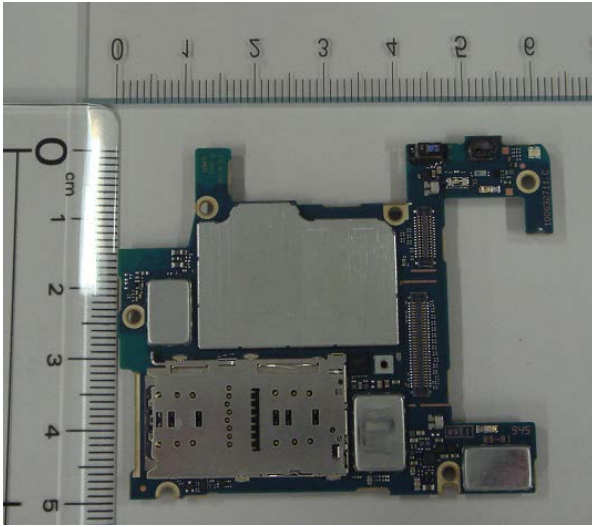

FCC ID: PY7-13086M Internal Photo

Without Rear panel

Without PBA and Battery

Rear panel

Internal PWB with Shield cases (Front-side)

Internal PWB without Shield cases (Front-side)

Internal PWB with Shield cases (Rear-side)

Internal PWB without Shield cases (Rear-side)

Battery: