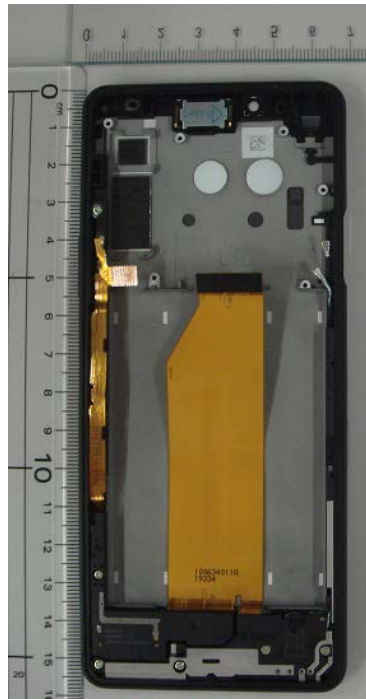

FCC ID: PY7-13086M Internal Photo

Without Rear panel

Without PBA and Battery

Rear panel

Internal PWB with Shield cases (Front-side)

Internal PWB without Shield cases (Front-side)

Internal PWB with Shield cases (Rear-side)

Internal PWB without Shield cases (Rear-side)

Battery: