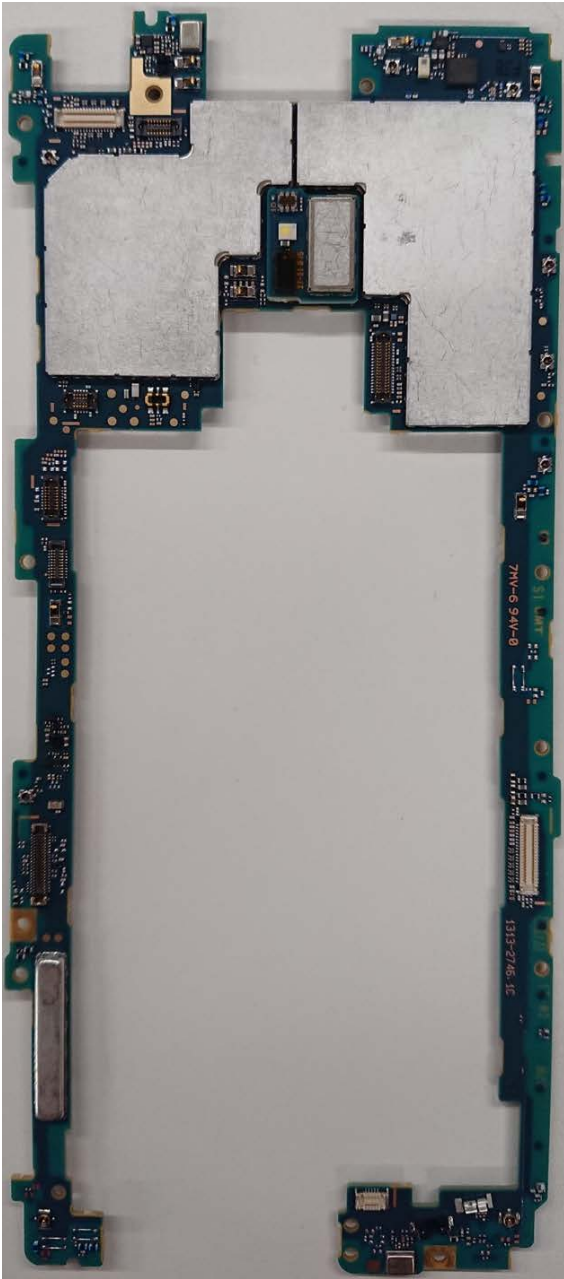

FCC ID: PY7-12644J Internal Photo

**Without Rear Panel**

**Without PBA and Battery**

**Rear panel**

Internal PWB with Shield cases (Front-side)

Internal PWB without Shield cases (Front-side)

Internal PWB with Shield cases (Rear-side)

Internal PWB without Shield cases (Rear-side)

Battery: