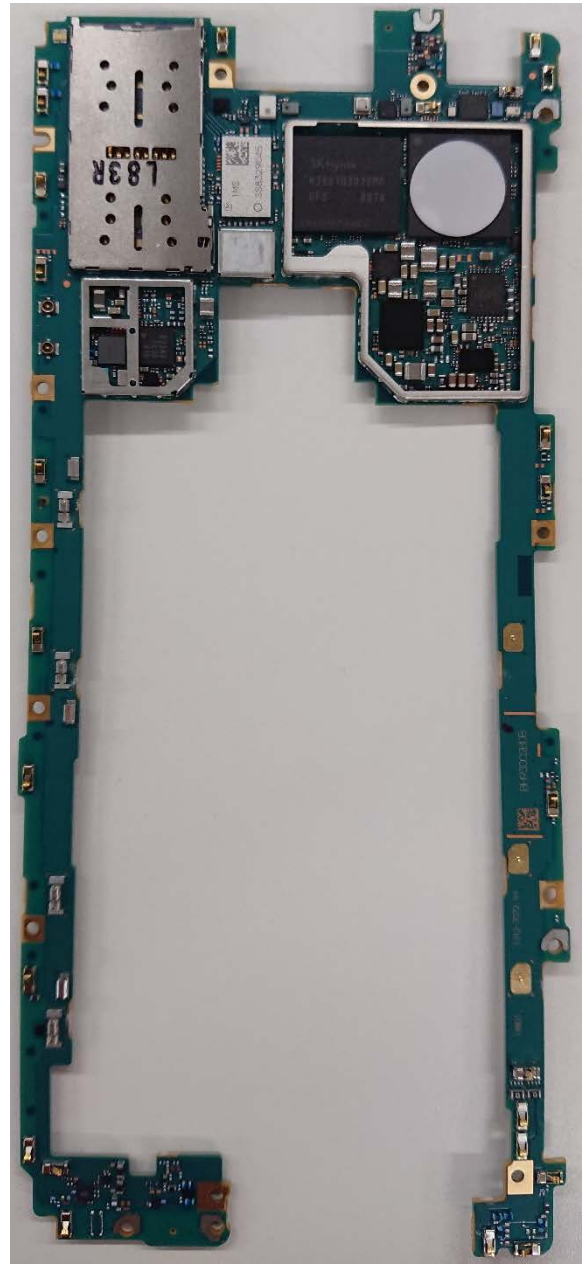

FCC ID: PY7-12644J Internal Photo

**Without Rear Panel**

**Without PBA and Battery**

**Rear panel**

Internal PWB with Shield cases (Front-side)

Internal PWB without Shield cases (Front-side)

Internal PWB with Shield cases (Rear-side)

Internal PWB without Shield cases (Rear-side)

Battery: