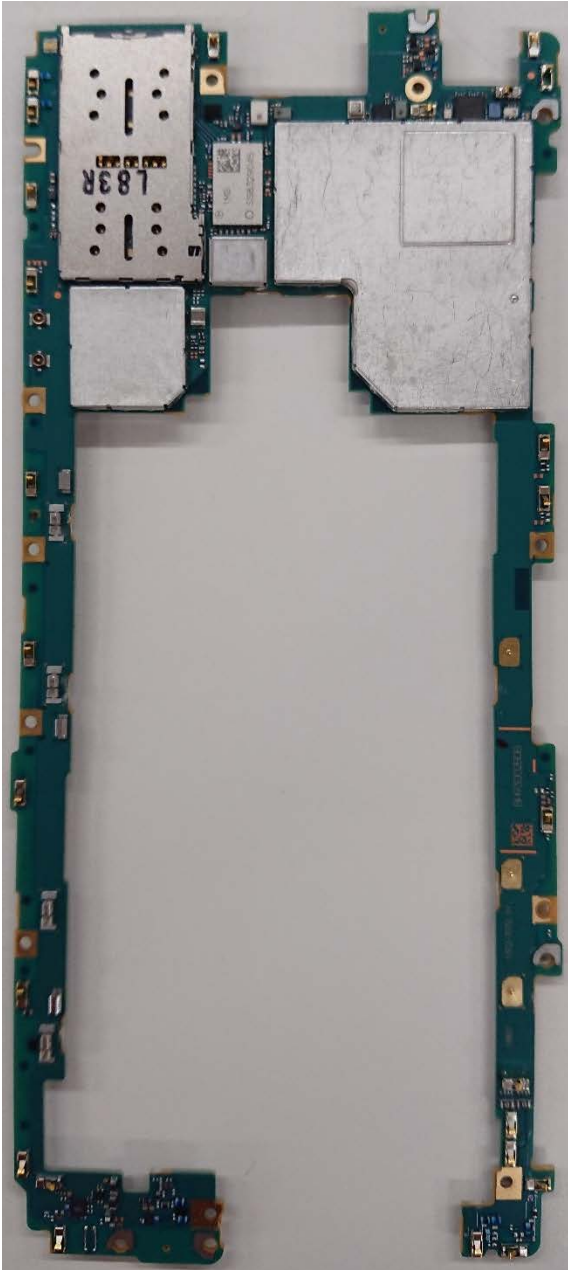

FCC ID: PY7-12644J Internal Photo

**Without Rear Panel**

**Without PBA and Battery**

**Rear panel**

Internal PWB with Shield cases (Front-side)

Internal PWB without Shield cases (Front-side)

Internal PWB with Shield cases (Rear-side)

Internal PWB without Shield cases (Rear-side)

Battery: