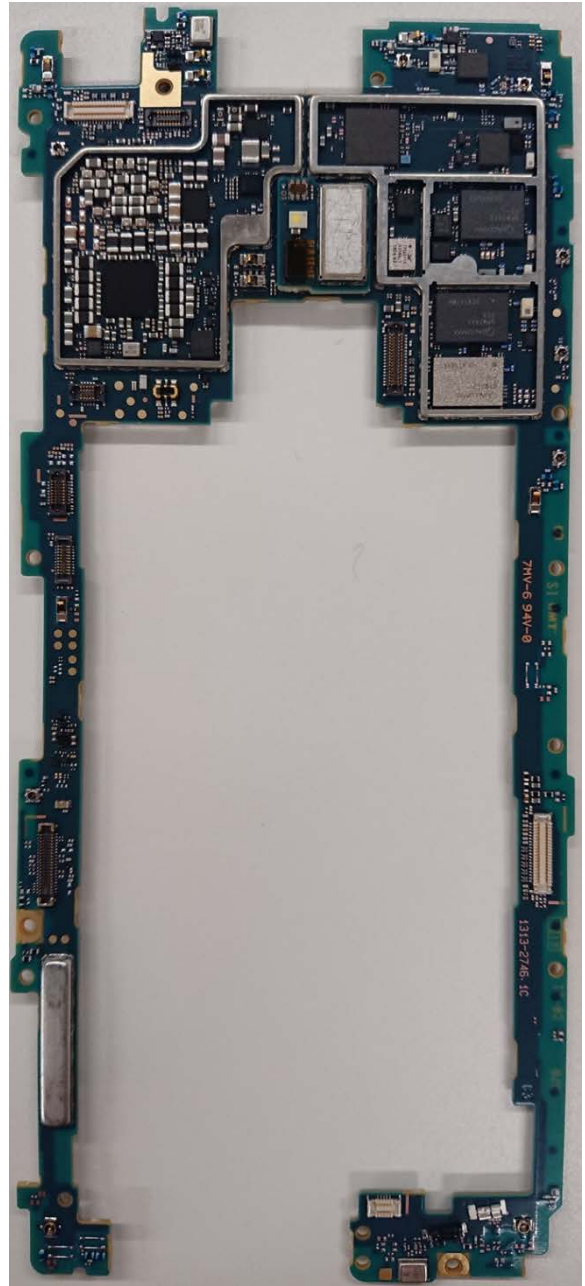

FCC ID: PY7-12644J Internal Photo

**Without Rear Panel**

**Without PBA and Battery**

**Rear panel**

Internal PWB with Shield cases (Front-side)

Internal PWB without Shield cases (Front-side)

Internal PWB with Shield cases (Rear-side)

Internal PWB without Shield cases (Rear-side)

Battery: