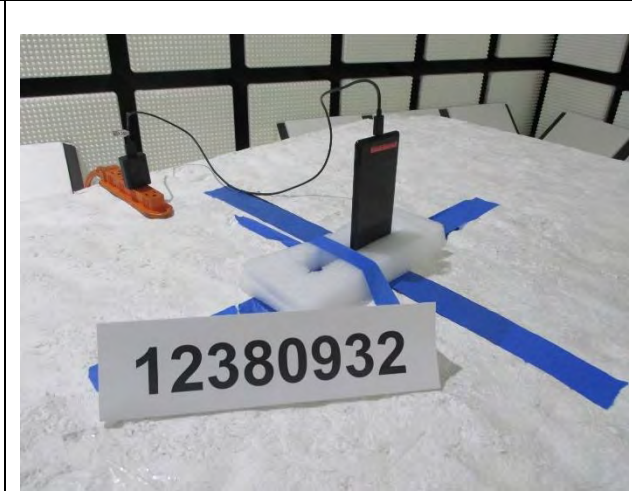

Z-ORIENTATION

END OF REPORT