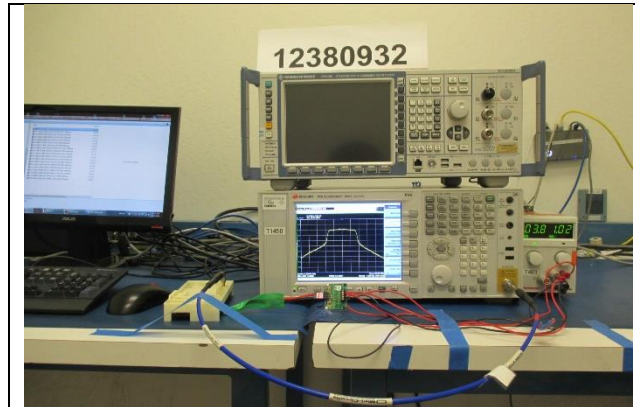

11. SETUP PHOTOS

ANTENNA PORT AND AC LINE CONDUCTED SETUP

RF ANTENNA PORT CONDUCTED

AC LINE CONDUCTED (FRONT)

AC LINE CONDUCTED (BACK)

RADIATED RF MEASUREMENT SETUP

BELOW 30MHz (FRONT)

BELOW 30MHz (BACK)