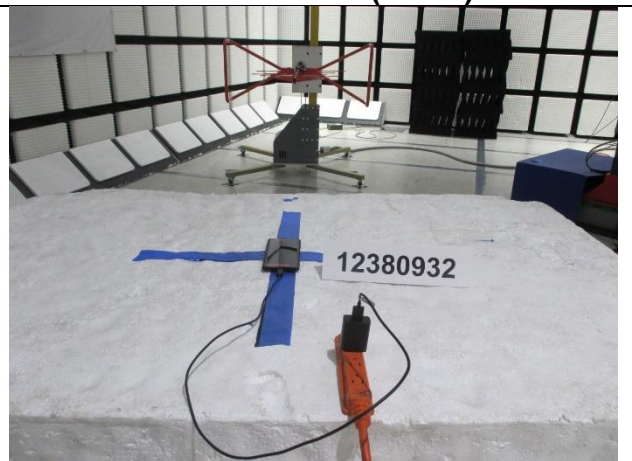

11. SETUP PHOTOS

ANTENNA PORT AND AC LINE CONDUCTED SETUP

RADIATED RF MEASUREMENT SETUP

BELOW 30MHz (FRONT)

BELOW 30MHz (BACK)

BELOW 1GHz (FRONT)

BELOW 1GHz (BACK)

ABOVE 1GHz (FRONT)