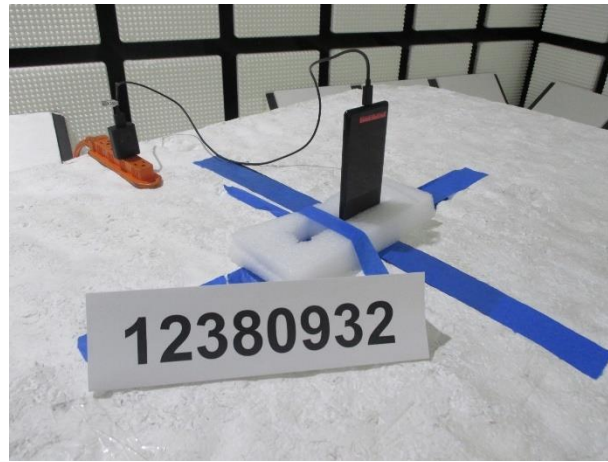

11. SETUP PHOTOS

ANTENNA PORT AND AC LINE CONDUCTED SETUP

RADIATED RF MEASUREMENT SETUP

BELOW 30MHz (FRONT)

BELOW 30MHz (BACK)

BELOW 1GHz (FRONT)

BELOW 1GHz (BACK)

ABOVE 1GHz (FRONT)

ABOVE 1GHz (BACK)

ORIENTATIONS

X-ORIENTATION

Y-ORIENTATION

Z-ORIENTATION

END OF REPORT