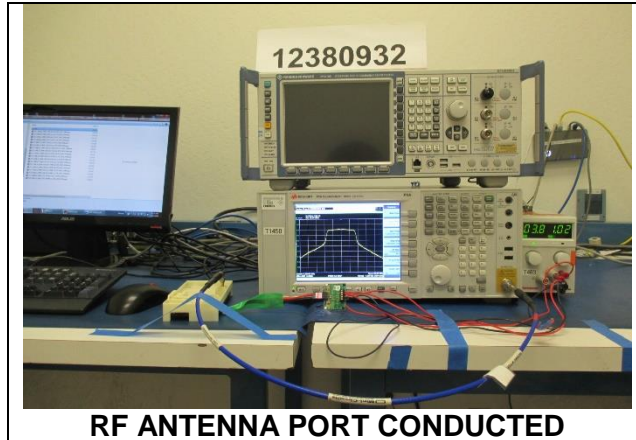

11. SETUP PHOTOS

ANTENNA PORT AND AC LINE CONDUCTED SETUP

RADIATED RF MEASUREMENT SETUP

BELOW 30MHz (FRONT)

BELOW 30MHz (BACK)

BELOW 1GHz (FRONT)

BELOW 1GHz (BACK)

ABOVE 1GHz (FRONT)