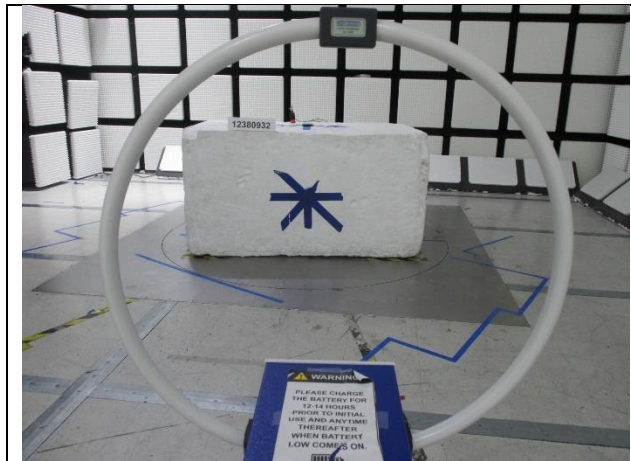

11. SETUP PHOTOS

ANTENNA PORT AND AC LINE CONDUCTED SETUP

RADIATED RF MEASUREMENT SETUP

BELOW 30MHz (FRONT)

BELOW 30MHz (BACK)

BELOW 1GHz (FRONT)

BELOW 1GHz (BACK)

ABOVE 1GHz (FRONT)