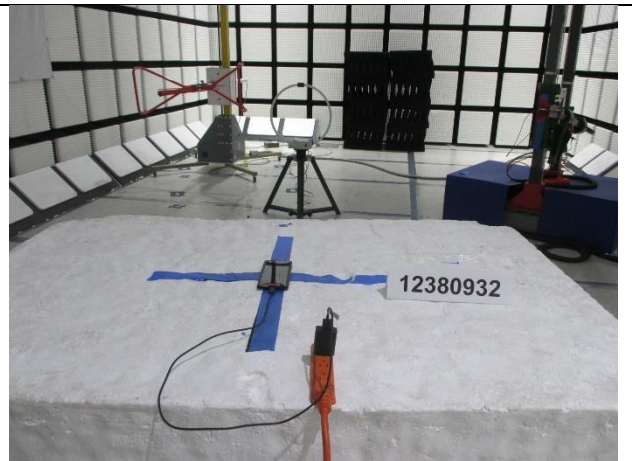

11. SETUP PHOTOS

ANTENNA PORT AND AC LINE CONDUCTED SETUP

RADIATED RF MEASUREMENT SETUP

BELOW 30MHz (FRONT)

BELOW 30MHz (BACK)

BELOW 1GHz (FRONT)

BELOW 1GHz (BACK)

ABOVE 1GHz (FRONT)