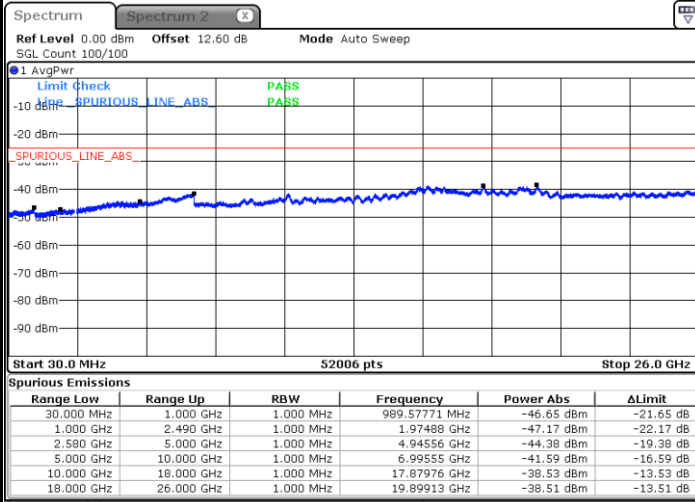

Date: 21 AUG 2020 10:37:23

LTE Band 7 / 20MHz / QPSK

Lowest Band Edge / 1 RB

Highest Band Edge / 1 RB

Date: 21 AUG 2020 10:40:16

Date: 21 AUG 2020 10:50:03

Lowest Band Edge / Full RB

Highest Band Edge / Full RB

Date: 21 AUG 2020 10:42:40

Date: 21 AUG 2020 10:53:38

**LTE Band 7 / 20MHz / 16QAM**

**Lowest Band Edge / 1 RB**

**Highest Band Edge / 1RB**

**Lowest Band Edge / Full RB**

**Highest Band Edge / Full RB**

LTE Band 7 / 20MHz / 64QAM

Lowest Band Edge / 1 RB

Date: 21 AUG 2020 10:56:56

Highest Band Edge / 1 RB

Date: 21 AUG 2020 11:01:49

Lowest Band Edge / Full RB

Date: 21 AUG 2020 10:58:08

Highest Band Edge / Full RB

Date: 21 AUG 2020 11:03:01

# Conducted Spurious Emission

LTE Band 7 / 5MHz

Highest Channel / QPSK

Date: 21 AUG 2020 09:37:42

Highest Channel / 16QAM

Date: 21 AUG 2020 09:38:33

LTE Band 7 / 10MHz

Lowest Channel / QPSK