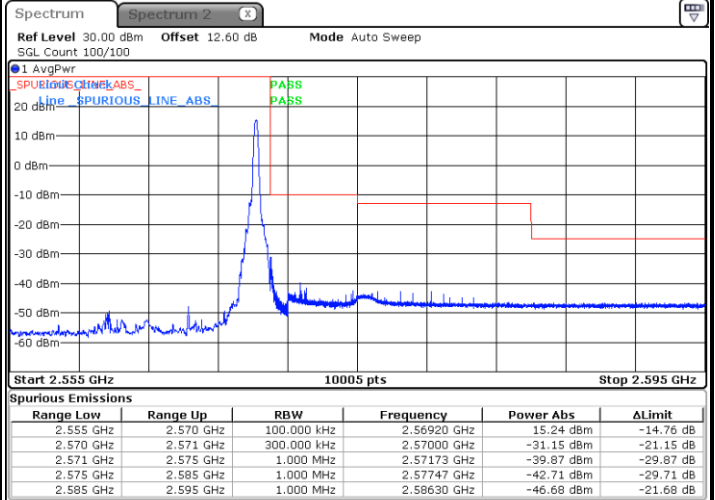

Date: 21 AUG 2020 10:00:01

Lowest Band Edge / Full RB

Date: 21 AUG 2020 09:52:39

Highest Band Edge / Full RB

Date: 21 AUG 2020 10:02:25

LTE Band 7 / 10MHz / 64QAM

Lowest Band Edge / 1 RB

Date: 21 AUG 2020 10:05:42

Highest Band Edge / 1 RB

Date: 21 AUG 2020 10:10:35

Lowest Band Edge / Full RB

Date: 21 AUG 2020 10:06:54

Highest Band Edge / Full RB

Date: 21 AUG 2020 10:11:47

**LTE Band 7 / 15MHz / QPSK**

**Lowest Band Edge / 1 RB**

Date: 21 AUG 2020 10:14:39

**Highest Band Edge / 1 RB**

Date: 21 AUG 2020 10:24:26

**Lowest Band Edge / Full RB**

Date: 21 AUG 2020 10:17:03

**Highest Band Edge / Full RB**

Date: 21 AUG 2020 10:26:49

LTE Band 7 / 15MHz / 16QAM

Lowest Band Edge / 1 RB

Date: 21 AUG 2020 10:15:51

Highest Band Edge / 1 RB

Date: 21 AUG 2020 10:25:38

Lowest Band Edge / Full RB

Date: 21 AUG 2020 10:18:15

Highest Band Edge / Full RB

Date: 21 AUG 2020 10:28:01