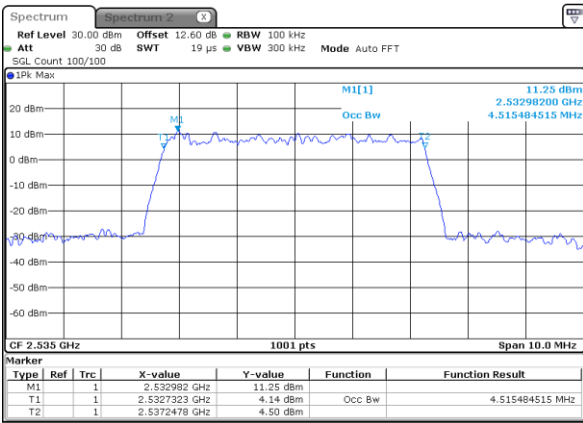

Middle Channel / 5MHz / 64QAM

Date: 21 AUG 2020 09:42:24