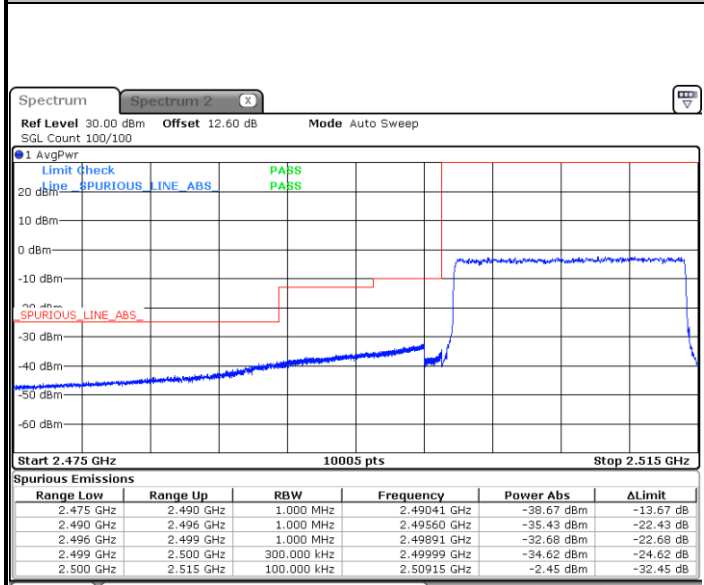

Date: 21 AUG 2020 10:00:01

Lowest Band Edge / Full RB

Date: 21 AUG 2020 09:52:39

Highest Band Edge / Full RB

Date: 21 AUG 2020 10:02:25

LTE Band 7 / 10MHz / 64QAM

Lowest Band Edge / 1 RB

Date: 21 AUG 2020 10:05:42

Highest Band Edge / 1 RB

Date: 21 AUG 2020 10:10:35

Lowest Band Edge / Full RB

Date: 21 AUG 2020 10:06:54

Highest Band Edge / Full RB

Date: 21 AUG 2020 10:11:47

**LTE Band 7 / 15MHz / QPSK**

**Lowest Band Edge / 1 RB**

Date: 21 AUG 2020 10:14:39

**Highest Band Edge / 1 RB**

Date: 21 AUG 2020 10:24:26

**Lowest Band Edge / Full RB**

Date: 21 AUG 2020 10:17:03

**Highest Band Edge / Full RB**

Date: 21 AUG 2020 10:26:49

LTE Band 7 / 15MHz / 16QAM

Lowest Band Edge / 1 RB

Date: 21 AUG 2020 10:15:51

Highest Band Edge / 1 RB

Date: 21 AUG 2020 10:25:38

Lowest Band Edge / Full RB

Date: 21 AUG 2020 10:18:15

Highest Band Edge / Full RB

Date: 21 AUG 2020 10:28:01