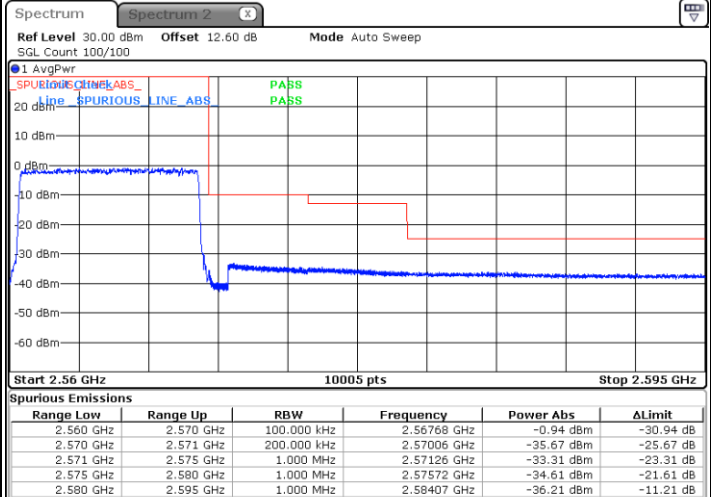

Highest Band Edge / Full RB

Date: 21 AUG 2020 09:36:50

LTE Band 7 / 5MHz / 64QAM

Lowest Band Edge / 1RB

Date: 21 AUG 2020 09:40:09

Highest Band Edge / 1 RB

Date: 21 AUG 2020 09:45:01

Lowest Band Edge / Full RB

Date: 21 AUG 2020 09:41:21

Highest Band Edge / Full RB

Date: 21 AUG 2020 09:46:13

LTE Band 7 / 10MHz / QPSK

Lowest Band Edge / 1 RB

Date: 21 AUG 2020 09:49:05

Highest Band Edge / 1 RB

Date: 21 AUG 2020 09:58:50

Lowest Band Edge / Full RB

Date: 21 AUG 2020 09:51:28

Highest Band Edge / Full RB

Date: 21 AUG 2020 10:01:13

LTE Band 7 / 10MHz / 16QAM

Lowest Band Edge / 1 RB

Date: 21 AUG 2020 09:50:16

Highest Band Edge / 1 RB

Date: 21 AUG 2020 10:00:01

Lowest Band Edge / Full RB

Date: 21 AUG 2020 09:52:39

Highest Band Edge / Full RB

Date: 21 AUG 2020 10:02:25

LTE Band 7 / 10MHz / 64QAM

Lowest Band Edge / 1 RB

Date: 21 AUG 2020 10:05:42