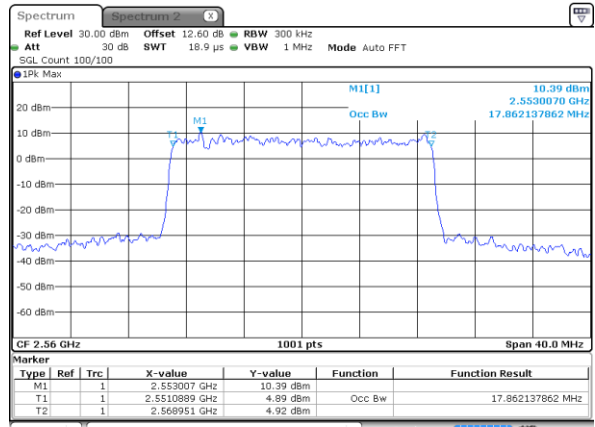

Middle Channel / 20MHz / 64QAM

Date: 21 AUG 2020 10:59:12

Highest Channel / 15MHz / 64QAM

Date: 21 AUG 2020 10:34:48

Highest Channel / 20MHz / 64QAM

Date: 21 AUG 2020 11:00:26