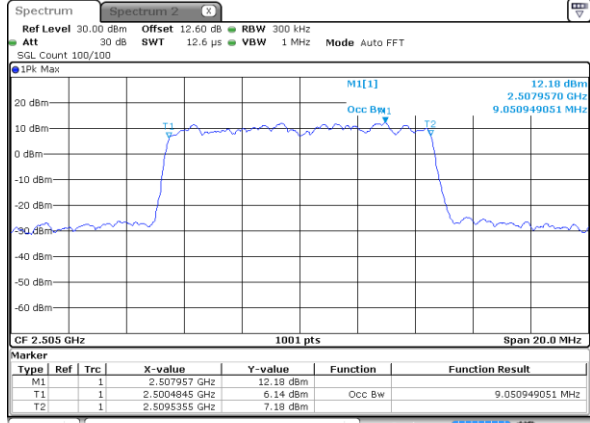

Highest Channel / 20MHz / QPSK

Date: 21 AUG 2020 10:48:15

Highest Channel / 20MHz / 16QAM

Date: 21 AUG 2020 10:48:27

LTE Band 7

Lowest Channel / 5MHz / 64QAM

Date: 21 AUG 2020 09:38:45

Lowest Channel / 10MHz / 64QAM