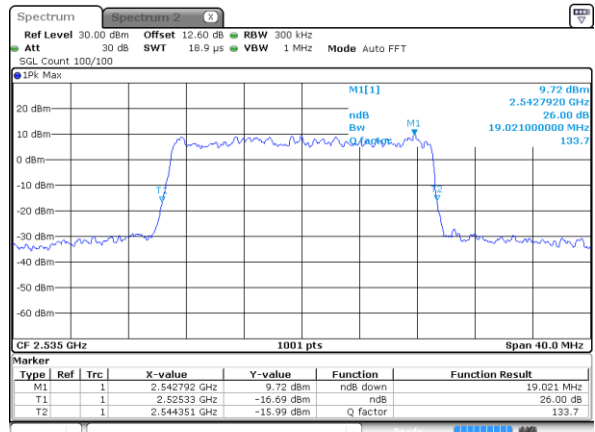

Middle Channel / 20MHz / 64QAM

Date: 21 AUG 2020 10:59:24