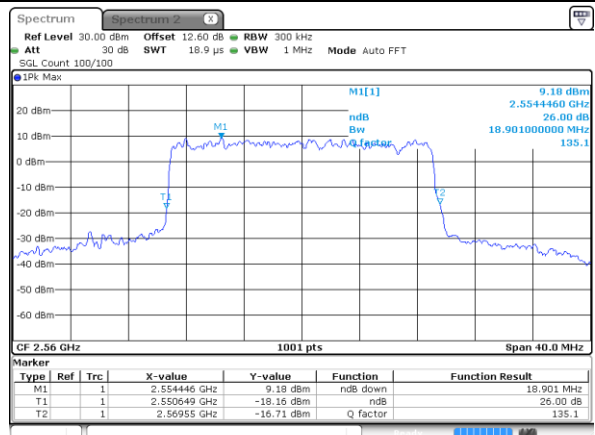

Highest Channel / 20MHz / 16QAM

Date: 21 AUG 2020 10:48:52