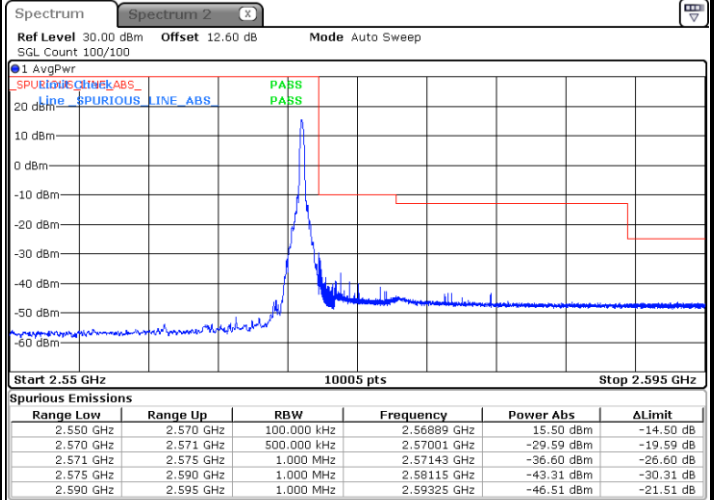

Date: 21 AUG 2020 10:37:23

LTE Band 7 / 20MHz / QPSK

Lowest Band Edge / 1 RB

Highest Band Edge / 1 RB

Date: 21 AUG 2020 10:40:16

Date: 21 AUG 2020 10:50:03

Lowest Band Edge / Full RB

Highest Band Edge / Full RB

Date: 21 AUG 2020 10:42:40

Date: 21 AUG 2020 10:53:38

**LTE Band 7 / 20MHz / 16QAM**

**Lowest Band Edge / 1 RB**

**Highest Band Edge / 1RB**

**Lowest Band Edge / Full RB**

**Highest Band Edge / Full RB**

LTE Band 7 / 20MHz / 64QAM

Lowest Band Edge / 1 RB

Date: 21 AUG 2020 10:56:56

Highest Band Edge / 1 RB

Date: 21 AUG 2020 11:01:49

Lowest Band Edge / Full RB

Date: 21 AUG 2020 10:58:08

Highest Band Edge / Full RB

Date: 21 AUG 2020 11:03:01

# Conducted Spurious Emission

LTE Band 7 / 5MHz

Highest Channel / QPSK

Date: 21 AUG 2020 09:37:42

Highest Channel / 16QAM

Date: 21 AUG 2020 09:38:33

LTE Band 7 / 10MHz

Lowest Channel / QPSK