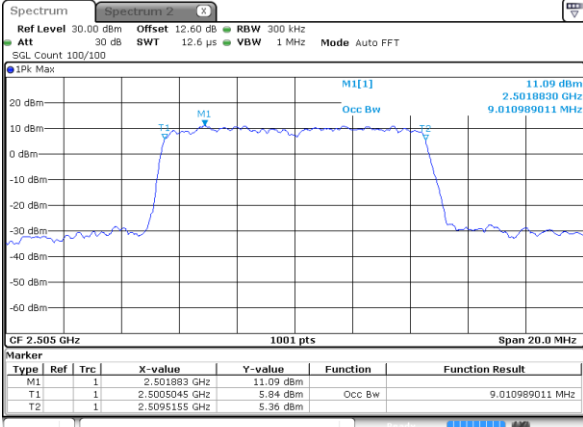

Date: 21 AUG 2020 09:29:11

Highest Channel / 5MHz / QPSK

Date: 21 AUG 2020 09:31:28

Highest Channel / 5MHz / 16QAM

Date: 21 AUG 2020 09:31:40

LTE Band 7

Lowest Channel / 10MHz / QPSK

Date: 21 AUG 2020 09:47:17