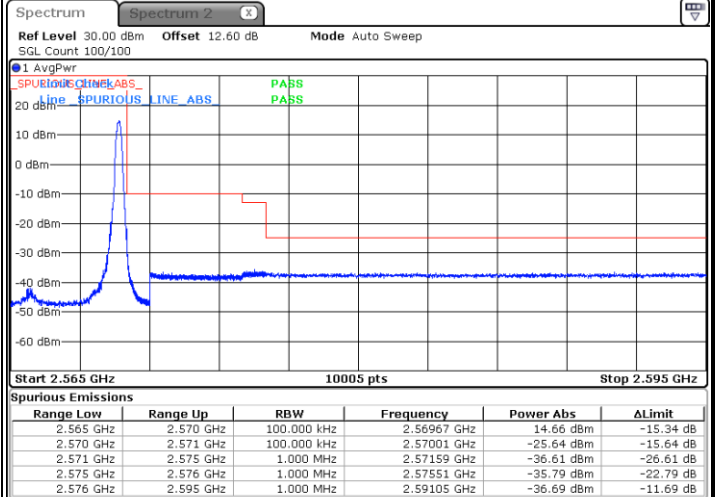

Highest Band Edge / 1 RB