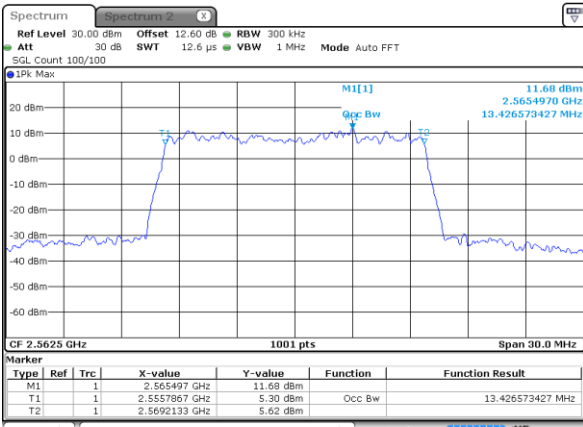

Date: 21 AUG 2020 10:09:11

LTE Band 7

Lowest Channel / 15MHz / 64QAM

Date: 21 AUG 2020 10:29:55

Lowest Channel / 20MHz / 64QAM

Date: 21 AUG 2020 10:55:33

Middle Channel / 15MHz / 64QAM

Date: 21 AUG 2020 10:33:34

Middle Channel / 20MHz / 64QAM

Date: 21 AUG 2020 10:59:12

Highest Channel / 15MHz / 64QAM

Date: 21 AUG 2020 10:34:48

Highest Channel / 20MHz / 64QAM

Date: 21 AUG 2020 11:00:26