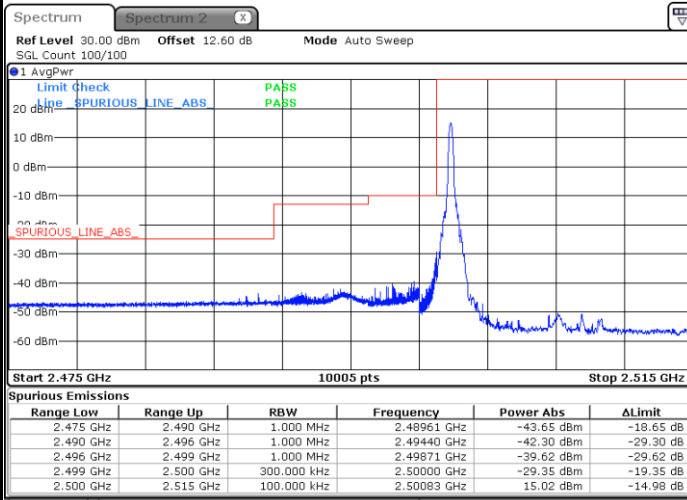

Date: 21 AUG 2020 10:00:01

Lowest Band Edge / Full RB

Date: 21 AUG 2020 09:52:39

Highest Band Edge / Full RB

Date: 21 AUG 2020 10:02:25

LTE Band 7 / 10MHz / 64QAM

Lowest Band Edge / 1 RB

Date: 21 AUG 2020 10:05:42

Highest Band Edge / 1 RB

Date: 21 AUG 2020 10:10:35

Lowest Band Edge / Full RB

Date: 21 AUG 2020 10:06:54

Highest Band Edge / Full RB

Date: 21 AUG 2020 10:11:47

**LTE Band 7 / 15MHz / QPSK**

**Lowest Band Edge / 1 RB**

Date: 21 AUG 2020 10:14:39

**Highest Band Edge / 1 RB**

Date: 21 AUG 2020 10:24:26

**Lowest Band Edge / Full RB**

Date: 21 AUG 2020 10:17:03

**Highest Band Edge / Full RB**

Date: 21 AUG 2020 10:26:49

LTE Band 7 / 15MHz / 16QAM

Lowest Band Edge / 1 RB

Date: 21 AUG 2020 10:15:51

Highest Band Edge / 1 RB

Date: 21 AUG 2020 10:25:38

Lowest Band Edge / Full RB

Date: 21 AUG 2020 10:18:15

Highest Band Edge / Full RB

Date: 21 AUG 2020 10:28:01