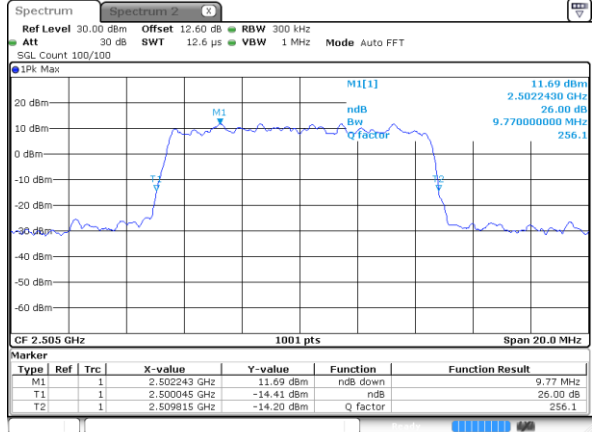

Lowest Channel / 10MHz / 64QAM

Date: 21 AUG 2020 10:04:31