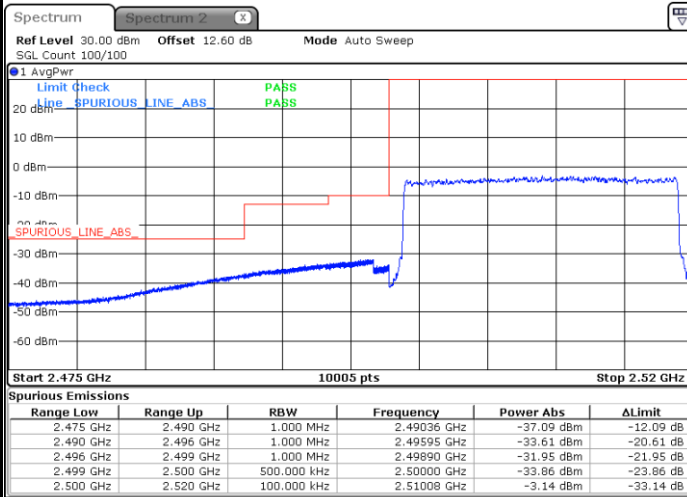

Date: 21 AUG 2020 10:37:23

LTE Band 7 / 20MHz / QPSK

Lowest Band Edge / 1 RB

Highest Band Edge / 1 RB

Date: 21 AUG 2020 10:40:16

Date: 21 AUG 2020 10:50:03

Lowest Band Edge / Full RB

Highest Band Edge / Full RB

Date: 21 AUG 2020 10:42:40

Date: 21 AUG 2020 10:53:38

**LTE Band 7 / 20MHz / 16QAM**

**Lowest Band Edge / 1 RB**

**Highest Band Edge / 1RB**

**Lowest Band Edge / Full RB**

**Highest Band Edge / Full RB**

LTE Band 7 / 20MHz / 64QAM

Lowest Band Edge / 1 RB

Date: 21 AUG 2020 10:56:56

Highest Band Edge / 1 RB

Date: 21 AUG 2020 11:01:49

Lowest Band Edge / Full RB

Date: 21 AUG 2020 10:58:08

Highest Band Edge / Full RB

Date: 21 AUG 2020 11:03:01

# Conducted Spurious Emission

LTE Band 7 / 5MHz

Highest Channel / QPSK

Date: 21 AUG 2020 09:37:42

Highest Channel / 16QAM

Date: 21 AUG 2020 09:38:33

LTE Band 7 / 10MHz

Lowest Channel / QPSK