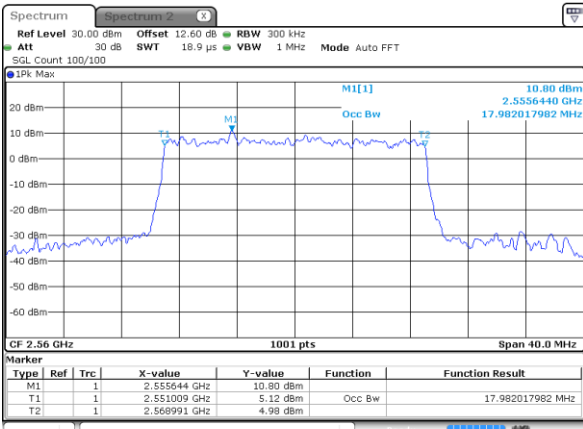

Highest Channel / 20MHz / QPSK

Date: 21 AUG 2020 10:48:15

Highest Channel / 20MHz / 16QAM

Date: 21 AUG 2020 10:48:27

LTE Band 7

Lowest Channel / 5MHz / 64QAM

Date: 21 AUG 2020 09:38:45

Lowest Channel / 10MHz / 64QAM