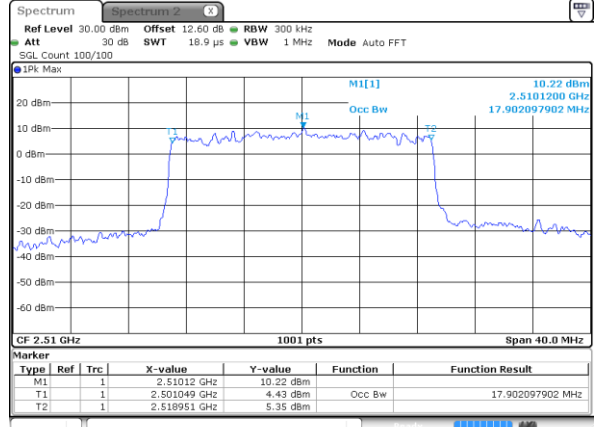

Date: 21 AUG 2020 10:09:11

LTE Band 7

Lowest Channel / 15MHz / 64QAM

Date: 21 AUG 2020 10:29:55

Lowest Channel / 20MHz / 64QAM

Date: 21 AUG 2020 10:55:33

Middle Channel / 15MHz / 64QAM

Date: 21 AUG 2020 10:33:34

Middle Channel / 20MHz / 64QAM

Date: 21 AUG 2020 10:59:12

Highest Channel / 15MHz / 64QAM

Date: 21 AUG 2020 10:34:48

Highest Channel / 20MHz / 64QAM

Date: 21 AUG 2020 11:00:26