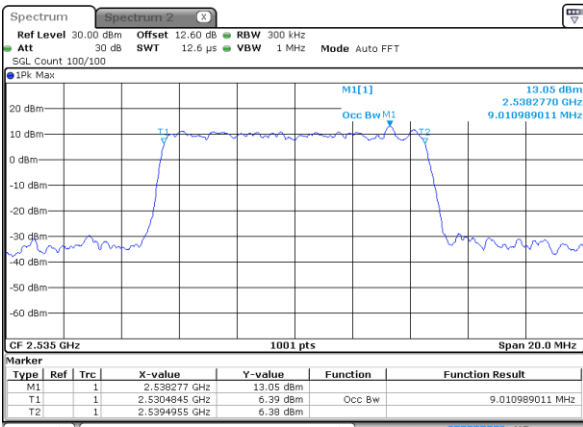

Middle Channel / 10MHz / QPSK

Date: 21 AUG 2020 09:54:34