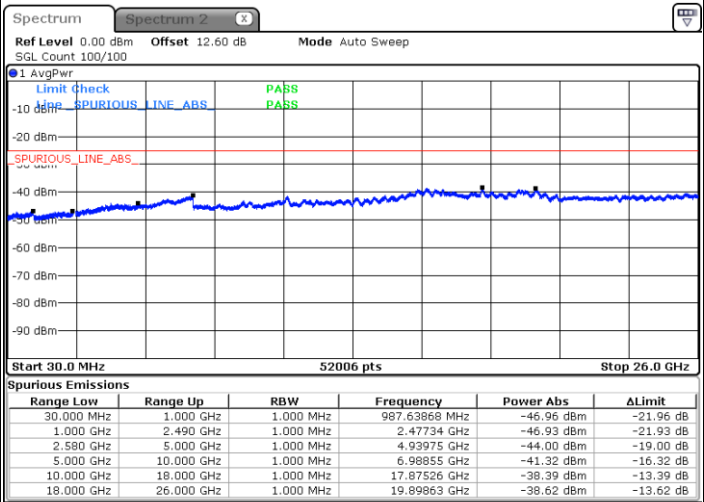

Lowest Channel / 16QAM

Date: 21 AUG 2020 09:54:21