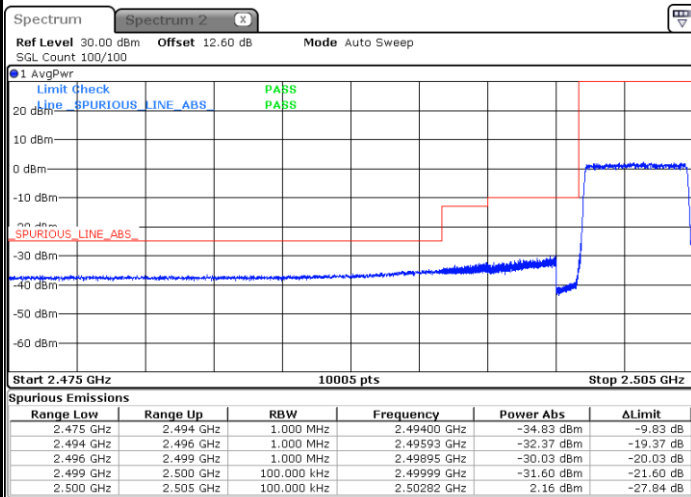

Lowest Band Edge / Full RB