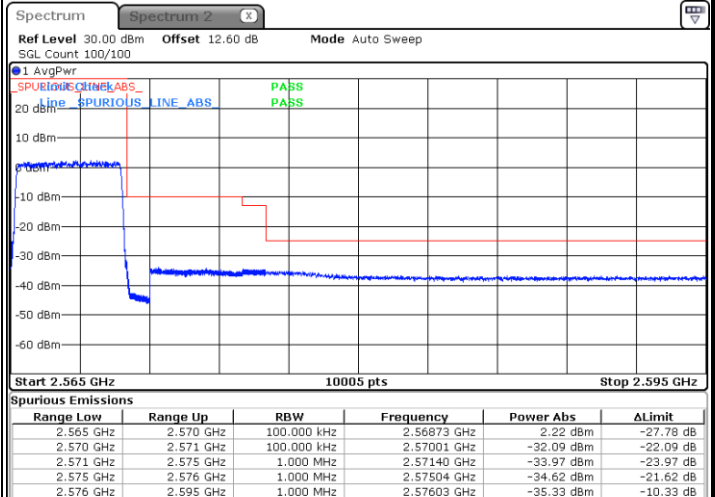

Highest Band Edge / Full RB