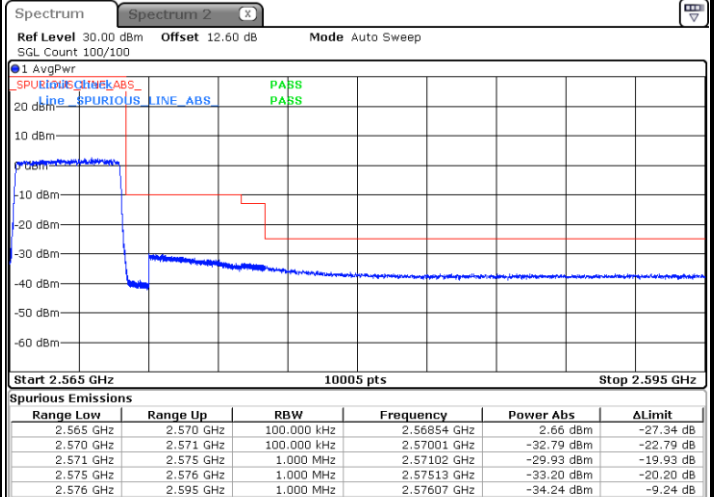

### Highest Band Edge / Full RB

LTE Band 7 / 5MHz / 16QAM

Lowest Band Edge / 1 RB

Date: 21 AUG 2020 09:24:42

Highest Band Edge / 1 RB

Date: 21 AUG 2020 09:34:27

Lowest Band Edge / Full RB

Date: 21 AUG 2020 09:27:06

Highest Band Edge / Full RB

Date: 21 AUG 2020 09:36:50

LTE Band 7 / 5MHz / 64QAM

Lowest Band Edge / 1RB

Date: 21 AUG 2020 09:40:09

Highest Band Edge / 1 RB

Date: 21 AUG 2020 09:45:01

Lowest Band Edge / Full RB

Date: 21 AUG 2020 09:41:21

Highest Band Edge / Full RB

Date: 21 AUG 2020 09:46:13

LTE Band 7 / 10MHz / QPSK

Lowest Band Edge / 1 RB

Date: 21 AUG 2020 09:49:05

Highest Band Edge / 1 RB

Date: 21 AUG 2020 09:58:50

Lowest Band Edge / Full RB

Date: 21 AUG 2020 09:51:28

Highest Band Edge / Full RB

Date: 21 AUG 2020 10:01:13

LTE Band 7 / 10MHz / 16QAM

Lowest Band Edge / 1 RB

Date: 21 AUG 2020 09:50:16

Highest Band Edge / 1 RB