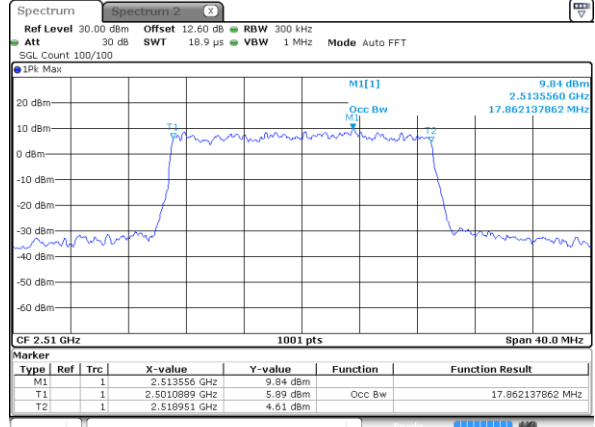

Lowest Channel / 20MHz / 16QAM

Date: 21 AUG 2020 10:38:40