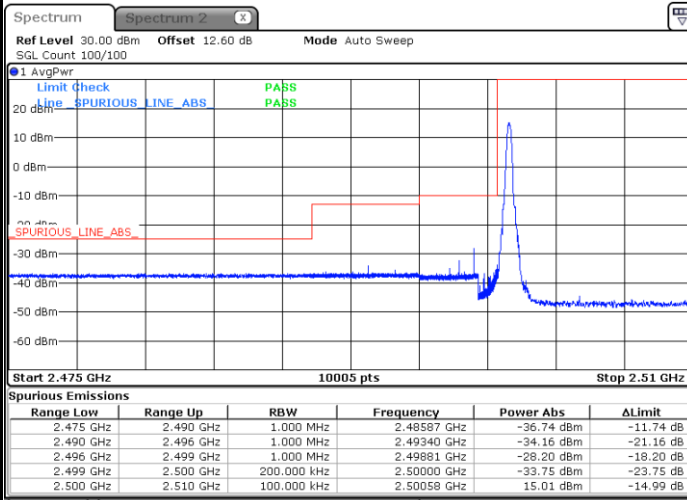

Lowest Band Edge / Full RB

Date: 21 AUG 2020 09:51:28

Highest Band Edge / Full RB

Date: 21 AUG 2020 10:01:13

LTE Band 7 / 10MHz / 16QAM

Lowest Band Edge / 1 RB

Date: 21 AUG 2020 09:50:16

Highest Band Edge / 1 RB

Date: 21 AUG 2020 10:00:01

Lowest Band Edge / Full RB

Date: 21 AUG 2020 09:52:39

Highest Band Edge / Full RB

Date: 21 AUG 2020 10:02:25

LTE Band 7 / 10MHz / 64QAM

Lowest Band Edge / 1 RB

Date: 21 AUG 2020 10:05:42

Highest Band Edge / 1 RB

Date: 21 AUG 2020 10:10:35

Lowest Band Edge / Full RB

Date: 21 AUG 2020 10:06:54

Highest Band Edge / Full RB

Date: 21 AUG 2020 10:11:47

**LTE Band 7 / 15MHz / QPSK**

**Lowest Band Edge / 1 RB**

Date: 21 AUG 2020 10:14:39

**Highest Band Edge / 1 RB**

Date: 21 AUG 2020 10:24:26

**Lowest Band Edge / Full RB**

Date: 21 AUG 2020 10:17:03

**Highest Band Edge / Full RB**

Date: 21 AUG 2020 10:26:49

LTE Band 7 / 15MHz / 16QAM