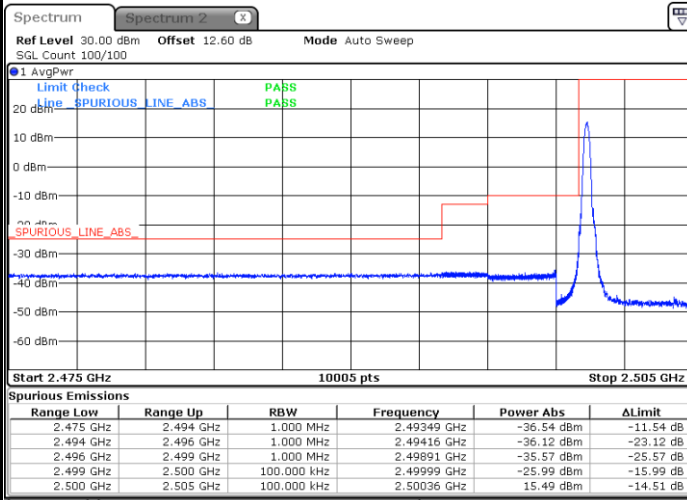

### Highest Band Edge / Full RB

LTE Band 7 / 5MHz / 16QAM

Lowest Band Edge / 1 RB

Date: 21 AUG 2020 09:24:42

Highest Band Edge / 1 RB

Date: 21 AUG 2020 09:34:27

Lowest Band Edge / Full RB

Date: 21 AUG 2020 09:27:06

Highest Band Edge / Full RB

Date: 21 AUG 2020 09:36:50

LTE Band 7 / 5MHz / 64QAM

Lowest Band Edge / 1RB

Date: 21 AUG 2020 09:40:09

Highest Band Edge / 1 RB

Date: 21 AUG 2020 09:45:01

Lowest Band Edge / Full RB

Date: 21 AUG 2020 09:41:21

Highest Band Edge / Full RB

Date: 21 AUG 2020 09:46:13

LTE Band 7 / 10MHz / QPSK

Lowest Band Edge / 1 RB

Date: 21 AUG 2020 09:49:05

Highest Band Edge / 1 RB

Date: 21 AUG 2020 09:58:50

Lowest Band Edge / Full RB

Date: 21 AUG 2020 09:51:28

Highest Band Edge / Full RB

Date: 21 AUG 2020 10:01:13

LTE Band 7 / 10MHz / 16QAM

Lowest Band Edge / 1 RB

Date: 21 AUG 2020 09:50:16

Highest Band Edge / 1 RB