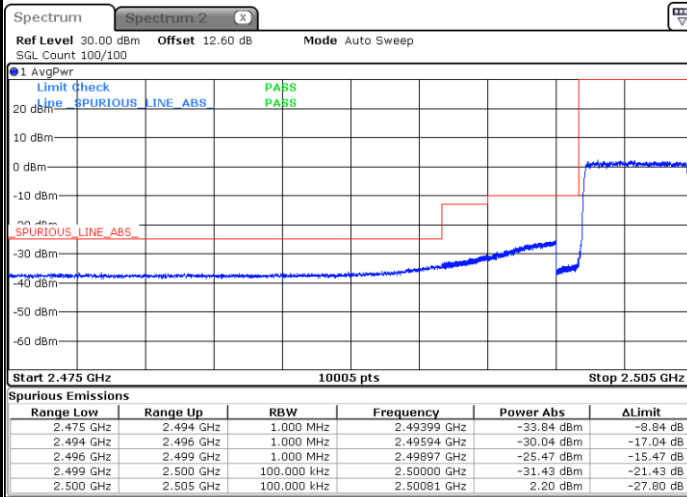

### Highest Band Edge / Full RB

LTE Band 7 / 5MHz / 16QAM

Lowest Band Edge / 1 RB

Date: 21 AUG 2020 09:24:42

Highest Band Edge / 1 RB

Date: 21 AUG 2020 09:34:27

Lowest Band Edge / Full RB

Date: 21 AUG 2020 09:27:06

Highest Band Edge / Full RB

Date: 21 AUG 2020 09:36:50

LTE Band 7 / 5MHz / 64QAM

Lowest Band Edge / 1RB

Date: 21 AUG 2020 09:40:09

Highest Band Edge / 1 RB

Date: 21 AUG 2020 09:45:01

Lowest Band Edge / Full RB

Date: 21 AUG 2020 09:41:21

Highest Band Edge / Full RB

Date: 21 AUG 2020 09:46:13

LTE Band 7 / 10MHz / QPSK

Lowest Band Edge / 1 RB

Date: 21 AUG 2020 09:49:05

Highest Band Edge / 1 RB

Date: 21 AUG 2020 09:58:50

Lowest Band Edge / Full RB

Date: 21 AUG 2020 09:51:28

Highest Band Edge / Full RB

Date: 21 AUG 2020 10:01:13

LTE Band 7 / 10MHz / 16QAM

Lowest Band Edge / 1 RB

Date: 21 AUG 2020 09:50:16

Highest Band Edge / 1 RB