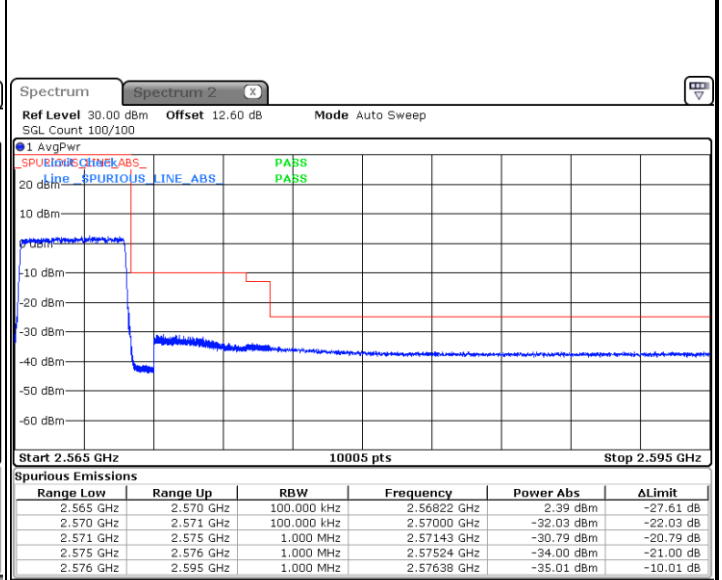

### Lowest Band Edge / Full RB

### Highest Band Edge / Full RB

LTE Band 7 / 5MHz / 16QAM

Lowest Band Edge / 1 RB

Date: 21 AUG 2020 09:24:42

Highest Band Edge / 1 RB

Date: 21 AUG 2020 09:34:27

Lowest Band Edge / Full RB

Date: 21 AUG 2020 09:27:06

Highest Band Edge / Full RB

Date: 21 AUG 2020 09:36:50

LTE Band 7 / 5MHz / 64QAM

Lowest Band Edge / 1RB

Date: 21 AUG 2020 09:40:09

Highest Band Edge / 1 RB

Date: 21 AUG 2020 09:45:01

Lowest Band Edge / Full RB

Date: 21 AUG 2020 09:41:21

Highest Band Edge / Full RB

Date: 21 AUG 2020 09:46:13

LTE Band 7 / 10MHz / QPSK

Lowest Band Edge / 1 RB

Date: 21 AUG 2020 09:49:05

Highest Band Edge / 1 RB

Date: 21 AUG 2020 09:58:50