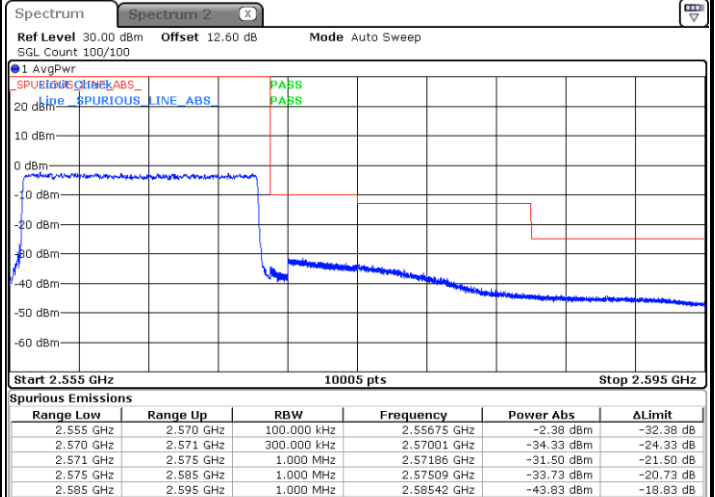

Date: 21 AUG 2020 10:14:39

**Highest Band Edge / 1 RB**

Date: 21 AUG 2020 10:24:26

**Lowest Band Edge / Full RB**

Date: 21 AUG 2020 10:17:03

**Highest Band Edge / Full RB**

Date: 21 AUG 2020 10:26:49

LTE Band 7 / 15MHz / 16QAM

Lowest Band Edge / 1 RB

Date: 21 AUG 2020 10:15:51

Highest Band Edge / 1 RB

Date: 21 AUG 2020 10:25:38

Lowest Band Edge / Full RB

Date: 21 AUG 2020 10:18:15

Highest Band Edge / Full RB

Date: 21 AUG 2020 10:28:01

LTE Band 7 / 15MHz / 64QAM

Lowest Band Edge / 1 RB

Date: 21 AUG 2020 10:31:19

Highest Band Edge / 1 RB

Date: 21 AUG 2020 10:36:12

Lowest Band Edge / Full RB

Date: 21 AUG 2020 10:32:31

Highest Band Edge / Full RB

Date: 21 AUG 2020 10:37:23

LTE Band 7 / 20MHz / QPSK

Lowest Band Edge / 1 RB

Highest Band Edge / 1 RB

Date: 21 AUG 2020 10:40:16

Date: 21 AUG 2020 10:50:03

Lowest Band Edge / Full RB

Highest Band Edge / Full RB