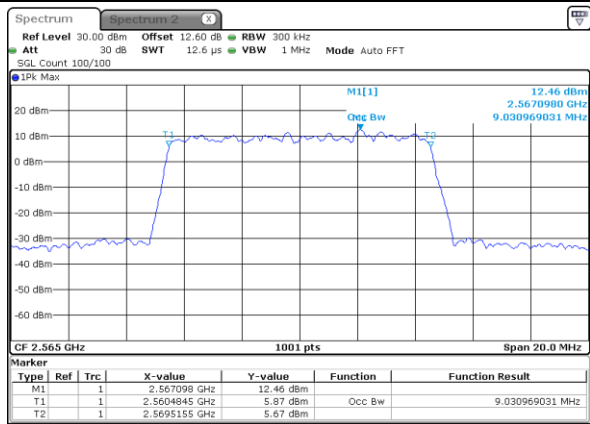

Date: 21 AUG 2020 10:04:19

Middle Channel / 5MHz / 64QAM

Date: 21 AUG 2020 09:42:24

Middle Channel / 10MHz / 64QAM

Date: 21 AUG 2020 10:07:57

Highest Channel / 5MHz / 64QAM

Date: 21 AUG 2020 09:43:38

Highest Channel / 10MHz / 64QAM