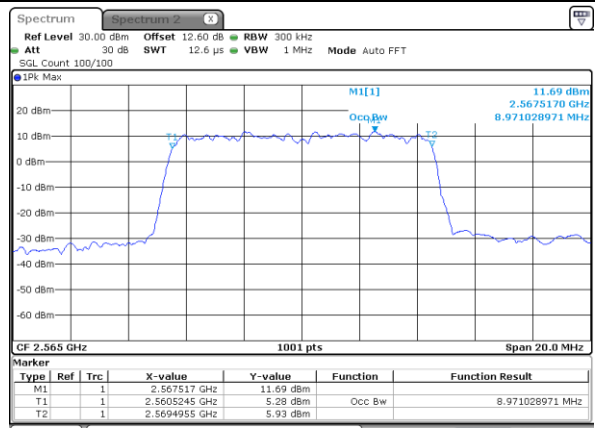

Date: 21 AUG 2020 09:29:11

Highest Channel / 5MHz / QPSK

Date: 21 AUG 2020 09:31:28

Highest Channel / 5MHz / 16QAM

Date: 21 AUG 2020 09:31:40

LTE Band 7

Lowest Channel / 10MHz / QPSK

Date: 21 AUG 2020 09:47:17

Lowest Channel / 10MHz / 16QAM

Date: 21 AUG 2020 09:47:29

Middle Channel / 10MHz / QPSK

Date: 21 AUG 2020 09:54:34

Middle Channel / 10MHz / 16QAM

Date: 21 AUG 2020 09:54:46

Highest Channel / 10MHz / QPSK

Date: 21 AUG 2020 09:57:02

Highest Channel / 10MHz / 16QAM

Date: 21 AUG 2020 09:57:14

LTE Band 7

Lowest Channel / 15MHz / QPSK

Date: 21 AUG 2020 10:12:50

Lowest Channel / 15MHz / 16QAM

Date: 21 AUG 2020 10:13:03

Middle Channel / 15MHz / QPSK