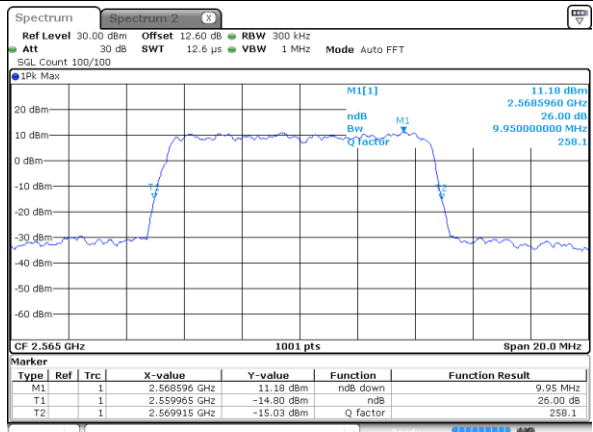

Highest Channel / 10MHz / 64QAM

Date: 21 AUG 2020 10:09:24