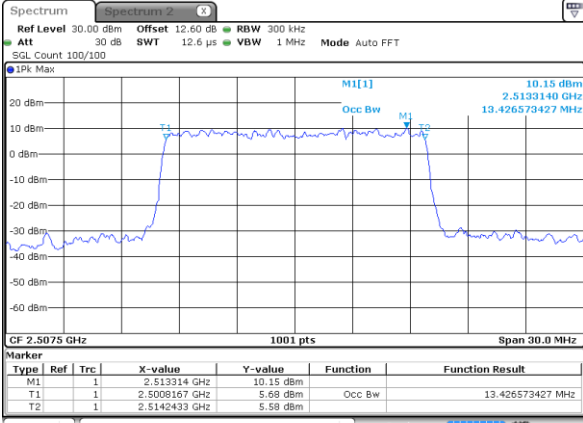

Highest Channel / 10MHz / 16QAM

Date: 21 AUG 2020 09:57:14

LTE Band 7

Lowest Channel / 15MHz / QPSK

Date: 21 AUG 2020 10:12:50

Lowest Channel / 15MHz / 16QAM

Date: 21 AUG 2020 10:13:03

Middle Channel / 15MHz / QPSK

Date: 21 AUG 2020 10:20:09

Middle Channel / 15MHz / 16QAM

Date: 21 AUG 2020 10:20:21

Highest Channel / 15MHz / QPSK

Date: 21 AUG 2020 10:22:38

Highest Channel / 15MHz / 16QAM

Date: 21 AUG 2020 10:22:50

LTE Band 7