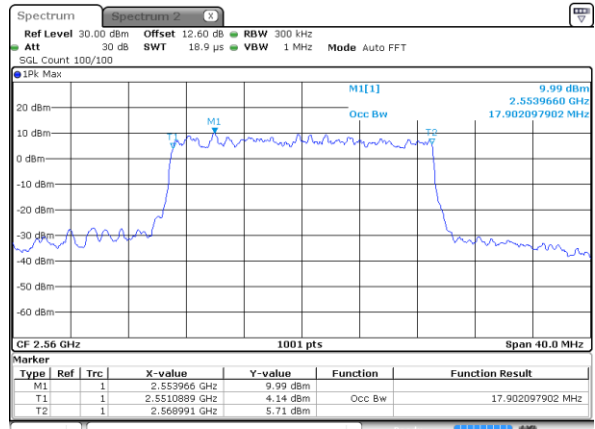

Lowest Channel / 20MHz / QPSK

Date: 21 AUG 2020 10:38:28

Lowest Channel / 20MHz / 16QAM

Date: 21 AUG 2020 10:38:40

Middle Channel / 20MHz / QPSK

Date: 21 AUG 2020 10:45:47

Middle Channel / 20MHz / 16QAM

Date: 21 AUG 2020 10:45:59

Highest Channel / 20MHz / QPSK

Date: 21 AUG 2020 10:48:15

Highest Channel / 20MHz / 16QAM

Date: 21 AUG 2020 10:48:27

LTE Band 7

Lowest Channel / 5MHz / 64QAM

Date: 21 AUG 2020 09:38:45

Lowest Channel / 10MHz / 64QAM