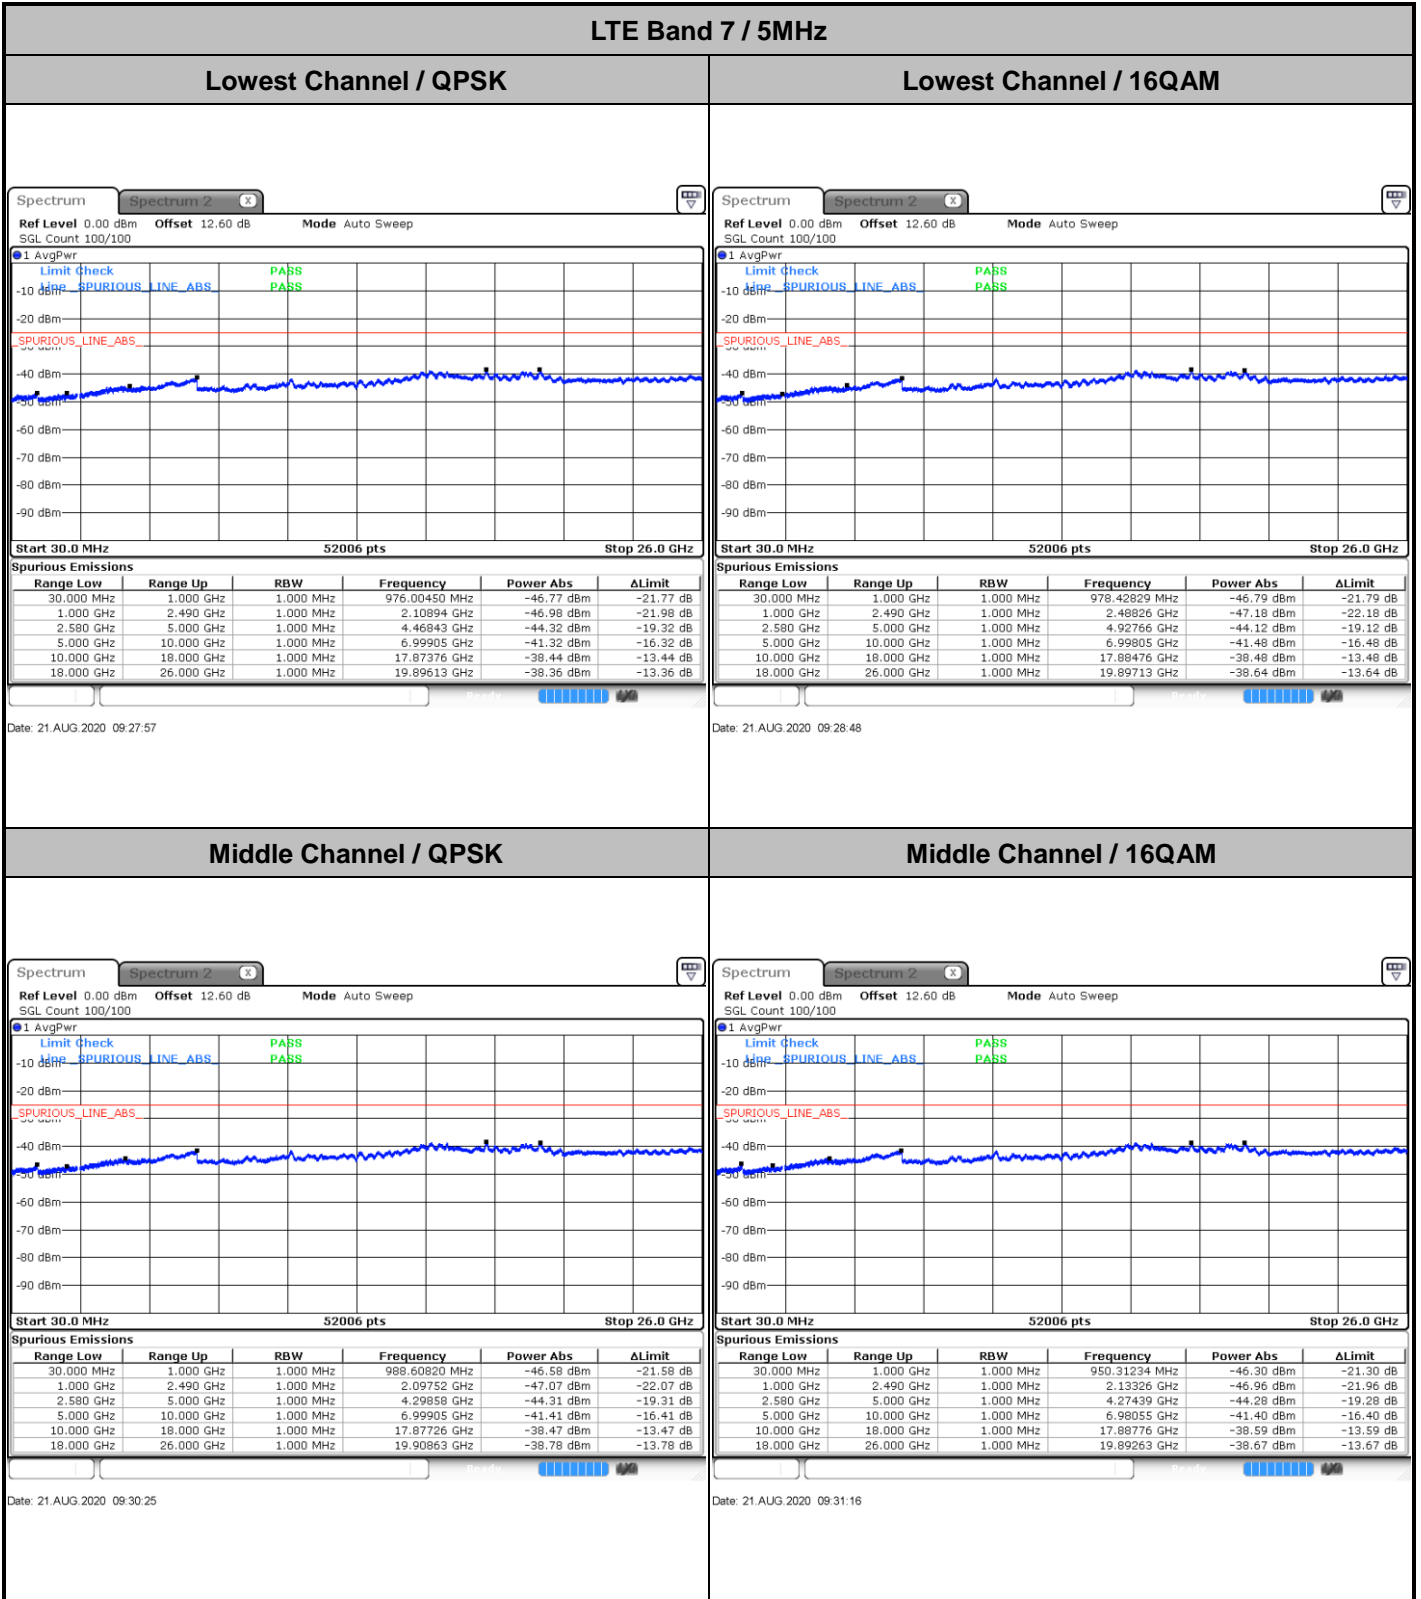

Date: 21 AUG 2020 10:37:23

LTE Band 7 / 20MHz / QPSK

Lowest Band Edge / 1 RB

Highest Band Edge / 1 RB

Date: 21 AUG 2020 10:40:16

Date: 21 AUG 2020 10:50:03

Lowest Band Edge / Full RB

Highest Band Edge / Full RB

Date: 21 AUG 2020 10:42:40

Date: 21 AUG 2020 10:53:38

**LTE Band 7 / 20MHz / 16QAM**

**Lowest Band Edge / 1 RB**

**Highest Band Edge / 1RB**

**Lowest Band Edge / Full RB**

**Highest Band Edge / Full RB**

LTE Band 7 / 20MHz / 64QAM

Lowest Band Edge / 1 RB

Date: 21 AUG 2020 10:56:56

Highest Band Edge / 1 RB

Date: 21 AUG 2020 11:01:49

Lowest Band Edge / Full RB

Date: 21 AUG 2020 10:58:08

Highest Band Edge / Full RB

Date: 21 AUG 2020 11:03:01

# Conducted Spurious Emission

LTE Band 7 / 5MHz

Highest Channel / QPSK

Date: 21 AUG 2020 09:37:42

Highest Channel / 16QAM

Date: 21 AUG 2020 09:38:33

LTE Band 7 / 10MHz

Lowest Channel / QPSK