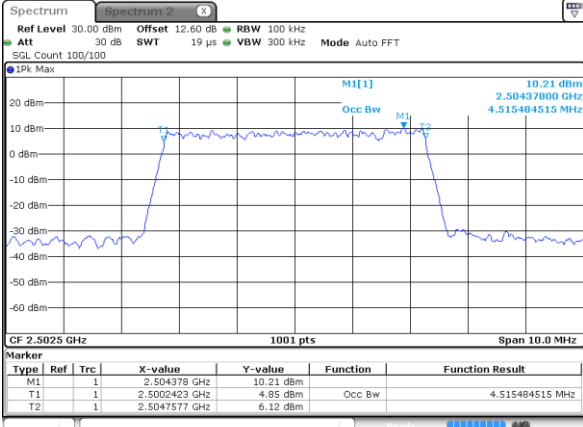

LTE Band 7

Lowest Channel / 5MHz / QPSK

Date: 21 AUG 2020 09:21:41