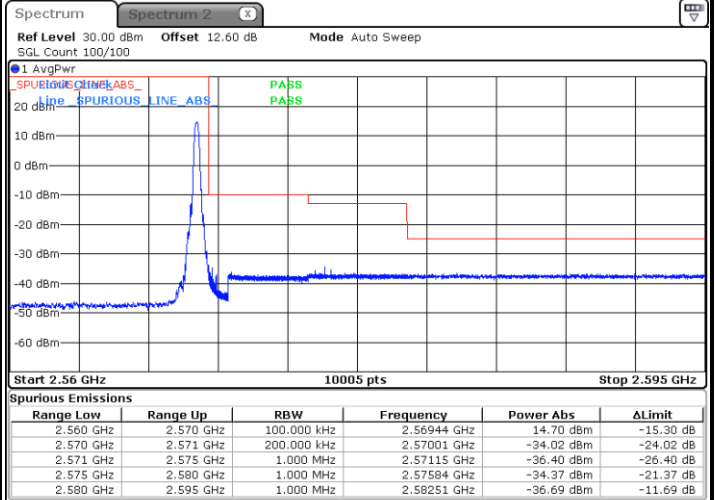

Lowest Band Edge / Full RB

Date: 21 AUG 2020 09:51:28

Highest Band Edge / Full RB

Date: 21 AUG 2020 10:01:13

LTE Band 7 / 10MHz / 16QAM

Lowest Band Edge / 1 RB

Date: 21 AUG 2020 09:50:16

Highest Band Edge / 1 RB

Date: 21 AUG 2020 10:00:01

Lowest Band Edge / Full RB

Date: 21 AUG 2020 09:52:39

Highest Band Edge / Full RB

Date: 21 AUG 2020 10:02:25

LTE Band 7 / 10MHz / 64QAM

Lowest Band Edge / 1 RB

Date: 21 AUG 2020 10:05:42

Highest Band Edge / 1 RB

Date: 21 AUG 2020 10:10:35

Lowest Band Edge / Full RB

Date: 21 AUG 2020 10:06:54

Highest Band Edge / Full RB

Date: 21 AUG 2020 10:11:47

**LTE Band 7 / 15MHz / QPSK**

**Lowest Band Edge / 1 RB**

Date: 21 AUG 2020 10:14:39

**Highest Band Edge / 1 RB**

Date: 21 AUG 2020 10:24:26

**Lowest Band Edge / Full RB**

Date: 21 AUG 2020 10:17:03

**Highest Band Edge / Full RB**

Date: 21 AUG 2020 10:26:49

LTE Band 7 / 15MHz / 16QAM