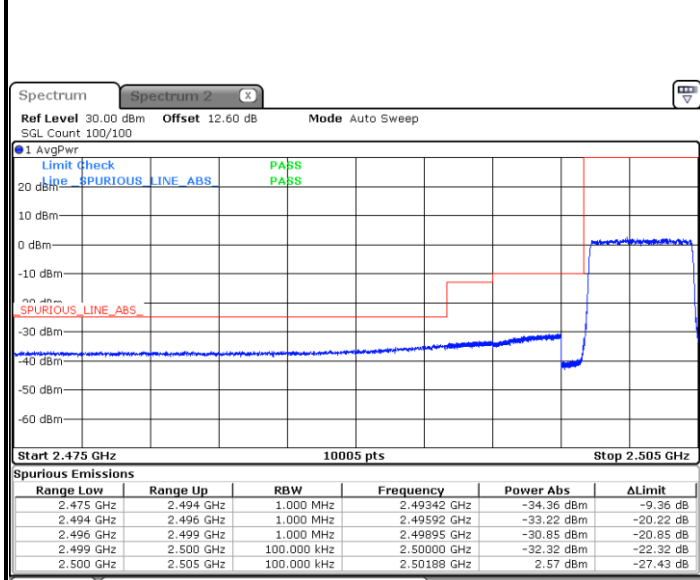

### Lowest Band Edge / Full RB

### Highest Band Edge / Full RB

LTE Band 7 / 5MHz / 16QAM

Lowest Band Edge / 1 RB

Date: 21 AUG 2020 09:24:42

Highest Band Edge / 1 RB

Date: 21 AUG 2020 09:34:27

Lowest Band Edge / Full RB

Date: 21 AUG 2020 09:27:06

Highest Band Edge / Full RB

Date: 21 AUG 2020 09:36:50

LTE Band 7 / 5MHz / 64QAM

Lowest Band Edge / 1RB

Date: 21 AUG 2020 09:40:09

Highest Band Edge / 1 RB

Date: 21 AUG 2020 09:45:01

Lowest Band Edge / Full RB

Date: 21 AUG 2020 09:41:21

Highest Band Edge / Full RB

Date: 21 AUG 2020 09:46:13

LTE Band 7 / 10MHz / QPSK

Lowest Band Edge / 1 RB

Date: 21 AUG 2020 09:49:05

Highest Band Edge / 1 RB

Date: 21 AUG 2020 09:58:50