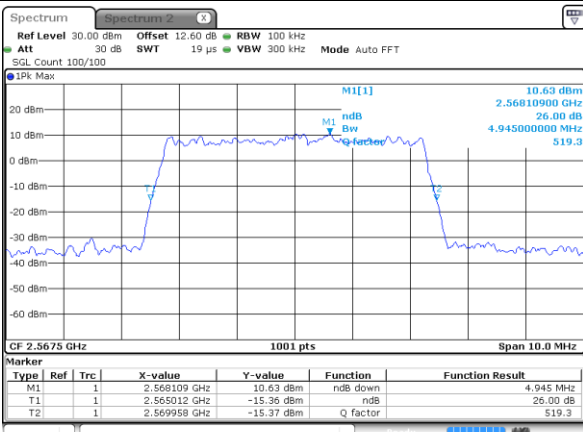

Lowest Channel / 10MHz / 64QAM

Date: 21 AUG 2020 10:04:31

Middle Channel / 5MHz / 64QAM

Date: 21 AUG 2020 09:42:36

Middle Channel / 10MHz / 64QAM

Date: 21 AUG 2020 10:08:09

Highest Channel / 5MHz / 64QAM

Date: 21 AUG 2020 09:43:50

Highest Channel / 10MHz / 64QAM

Date: 21 AUG 2020 10:09:24

LTE Band 7

Lowest Channel / 15MHz / 64QAM

Date: 21 AUG 2020 10:30:08

Lowest Channel / 20MHz / 64QAM

Date: 21 AUG 2020 10:55:45

Middle Channel / 15MHz / 64QAM