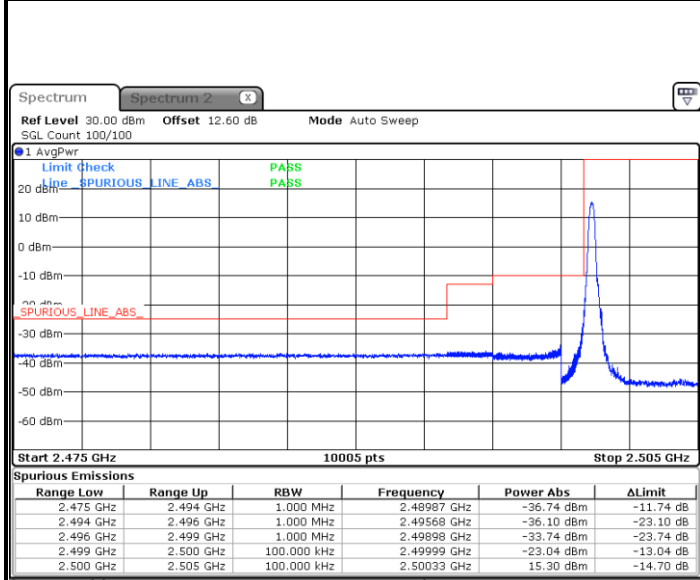

### Highest Band Edge / 1 RB

### Lowest Band Edge / Full RB

### Highest Band Edge / Full RB

LTE Band 7 / 5MHz / 16QAM

Lowest Band Edge / 1 RB

Date: 21 AUG 2020 09:24:42

Highest Band Edge / 1 RB

Date: 21 AUG 2020 09:34:27

Lowest Band Edge / Full RB

Date: 21 AUG 2020 09:27:06

Highest Band Edge / Full RB

Date: 21 AUG 2020 09:36:50

LTE Band 7 / 5MHz / 64QAM

Lowest Band Edge / 1RB

Date: 21 AUG 2020 09:40:09

Highest Band Edge / 1 RB

Date: 21 AUG 2020 09:45:01

Lowest Band Edge / Full RB