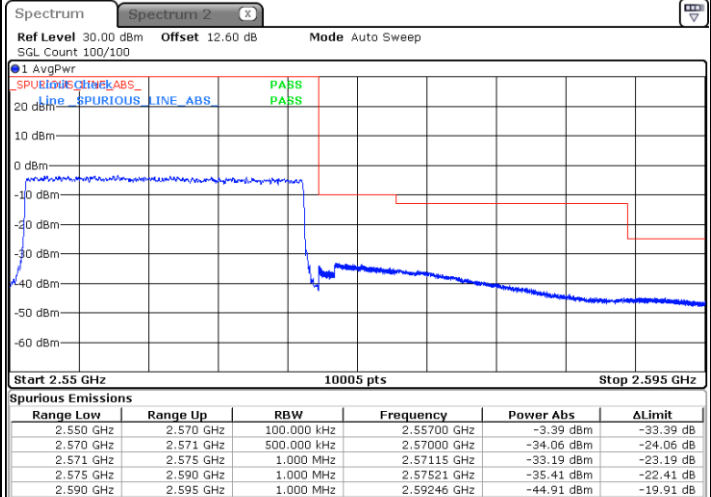

LTE Band 7 / 15MHz / 64QAM

Lowest Band Edge / 1 RB

Date: 21 AUG 2020 10:31:19

Highest Band Edge / 1 RB

Date: 21 AUG 2020 10:36:12

Lowest Band Edge / Full RB

Date: 21 AUG 2020 10:32:31

Highest Band Edge / Full RB

Date: 21 AUG 2020 10:37:23

LTE Band 7 / 20MHz / QPSK

Lowest Band Edge / 1 RB

Highest Band Edge / 1 RB

Date: 21 AUG 2020 10:40:16

Date: 21 AUG 2020 10:50:03

Lowest Band Edge / Full RB

Highest Band Edge / Full RB

Date: 21 AUG 2020 10:42:40

Date: 21 AUG 2020 10:53:38

**LTE Band 7 / 20MHz / 16QAM**

**Lowest Band Edge / 1 RB**

**Highest Band Edge / 1RB**

**Lowest Band Edge / Full RB**

**Highest Band Edge / Full RB**

LTE Band 7 / 20MHz / 64QAM

Lowest Band Edge / 1 RB

Date: 21 AUG 2020 10:56:56

Highest Band Edge / 1 RB

Date: 21 AUG 2020 11:01:49

Lowest Band Edge / Full RB

Date: 21 AUG 2020 10:58:08

Highest Band Edge / Full RB

Date: 21 AUG 2020 11:03:01