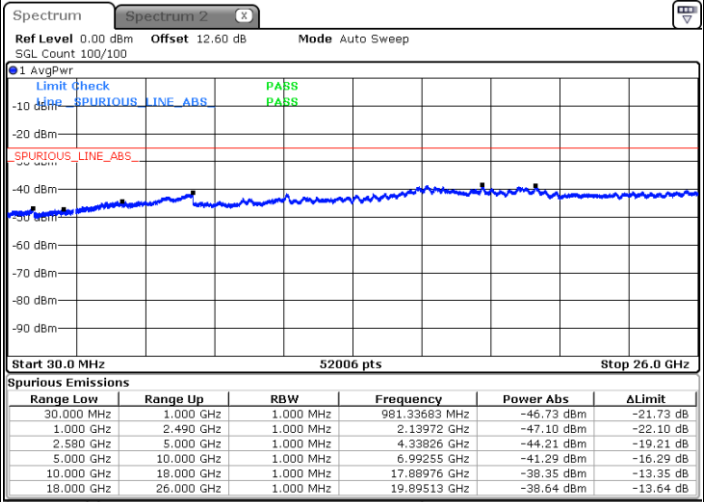

Date: 21 AUG 2020 10:42:40

Date: 21 AUG 2020 10:53:38

**LTE Band 7 / 20MHz / 16QAM**

**Lowest Band Edge / 1 RB**

**Highest Band Edge / 1RB**

**Lowest Band Edge / Full RB**

**Highest Band Edge / Full RB**

LTE Band 7 / 20MHz / 64QAM

Lowest Band Edge / 1 RB

Date: 21 AUG 2020 10:56:56

Highest Band Edge / 1 RB

Date: 21 AUG 2020 11:01:49

Lowest Band Edge / Full RB

Date: 21 AUG 2020 10:58:08

Highest Band Edge / Full RB

Date: 21 AUG 2020 11:03:01

# Conducted Spurious Emission

LTE Band 7 / 5MHz

Highest Channel / QPSK

Date: 21 AUG 2020 09:37:42

Highest Channel / 16QAM

Date: 21 AUG 2020 09:38:33

LTE Band 7 / 10MHz

Lowest Channel / QPSK