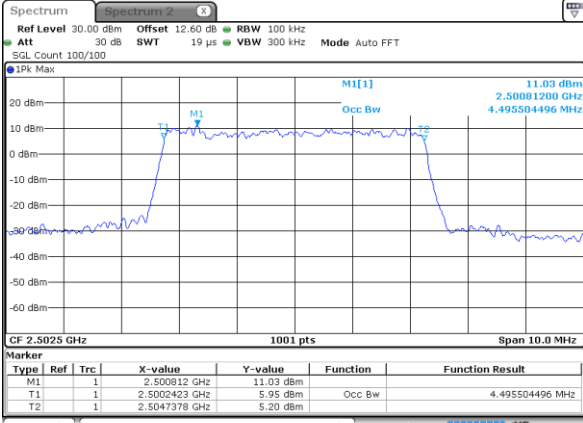

Highest Channel / 20MHz / QPSK

Date: 21 AUG 2020 10:48:15

Highest Channel / 20MHz / 16QAM

Date: 21 AUG 2020 10:48:27

LTE Band 7

Lowest Channel / 5MHz / 64QAM

Date: 21 AUG 2020 09:38:45

Lowest Channel / 10MHz / 64QAM