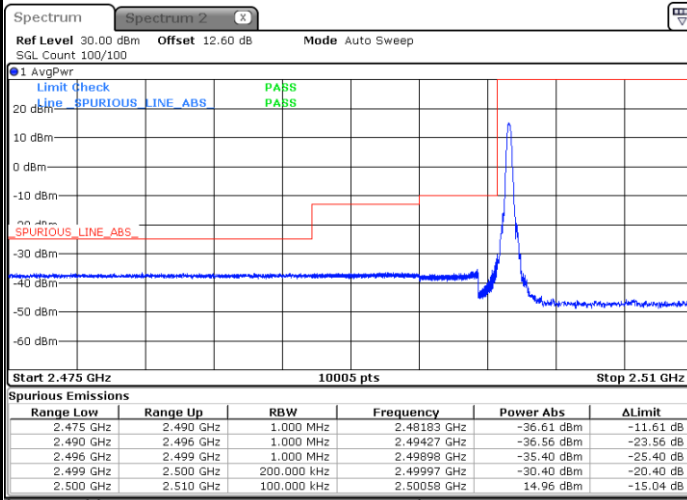

Date: 21 AUG 2020 09:41:21

Highest Band Edge / Full RB

Date: 21 AUG 2020 09:46:13

LTE Band 7 / 10MHz / QPSK

Lowest Band Edge / 1 RB

Date: 21 AUG 2020 09:49:05

Highest Band Edge / 1 RB

Date: 21 AUG 2020 09:58:50

Lowest Band Edge / Full RB

Date: 21 AUG 2020 09:51:28

Highest Band Edge / Full RB

Date: 21 AUG 2020 10:01:13

LTE Band 7 / 10MHz / 16QAM

Lowest Band Edge / 1 RB

Date: 21 AUG 2020 09:50:16

Highest Band Edge / 1 RB

Date: 21 AUG 2020 10:00:01

Lowest Band Edge / Full RB

Date: 21 AUG 2020 09:52:39

Highest Band Edge / Full RB

Date: 21 AUG 2020 10:02:25

LTE Band 7 / 10MHz / 64QAM

Lowest Band Edge / 1 RB

Date: 21 AUG 2020 10:05:42

Highest Band Edge / 1 RB

Date: 21 AUG 2020 10:10:35

Lowest Band Edge / Full RB

Date: 21 AUG 2020 10:06:54

Highest Band Edge / Full RB

Date: 21 AUG 2020 10:11:47

**LTE Band 7 / 15MHz / QPSK**

**Lowest Band Edge / 1 RB**