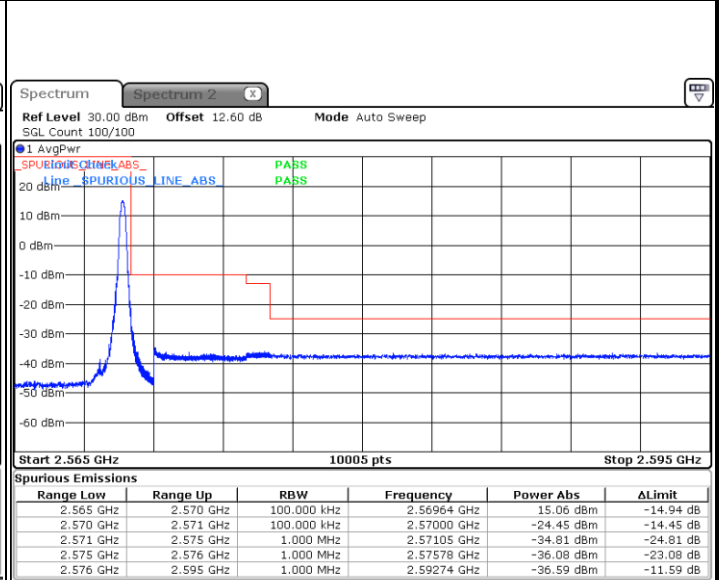

### Lowest Band Edge / Full RB

### Highest Band Edge / Full RB

LTE Band 7 / 5MHz / 16QAM

Lowest Band Edge / 1 RB

Date: 21 AUG 2020 09:24:42

Highest Band Edge / 1 RB

Date: 21 AUG 2020 09:34:27

Lowest Band Edge / Full RB

Date: 21 AUG 2020 09:27:06

Highest Band Edge / Full RB

Date: 21 AUG 2020 09:36:50

LTE Band 7 / 5MHz / 64QAM

Lowest Band Edge / 1RB

Date: 21 AUG 2020 09:40:09

Highest Band Edge / 1 RB

Date: 21 AUG 2020 09:45:01

Lowest Band Edge / Full RB

Date: 21 AUG 2020 09:41:21

Highest Band Edge / Full RB

Date: 21 AUG 2020 09:46:13

LTE Band 7 / 10MHz / QPSK

Lowest Band Edge / 1 RB

Date: 21 AUG 2020 09:49:05

Highest Band Edge / 1 RB

Date: 21 AUG 2020 09:58:50