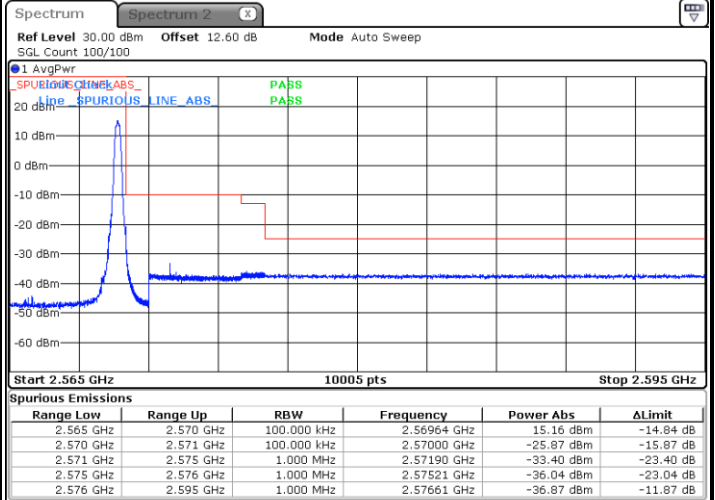

### Highest Band Edge / Full RB

LTE Band 7 / 5MHz / 16QAM

Lowest Band Edge / 1 RB

Date: 21 AUG 2020 09:24:42

Highest Band Edge / 1 RB

Date: 21 AUG 2020 09:34:27

Lowest Band Edge / Full RB

Date: 21 AUG 2020 09:27:06

Highest Band Edge / Full RB

Date: 21 AUG 2020 09:36:50

LTE Band 7 / 5MHz / 64QAM

Lowest Band Edge / 1RB

Date: 21 AUG 2020 09:40:09

Highest Band Edge / 1 RB

Date: 21 AUG 2020 09:45:01

Lowest Band Edge / Full RB

Date: 21 AUG 2020 09:41:21

Highest Band Edge / Full RB

Date: 21 AUG 2020 09:46:13

LTE Band 7 / 10MHz / QPSK

Lowest Band Edge / 1 RB

Date: 21 AUG 2020 09:49:05

Highest Band Edge / 1 RB

Date: 21 AUG 2020 09:58:50

Lowest Band Edge / Full RB

Date: 21 AUG 2020 09:51:28

Highest Band Edge / Full RB

Date: 21 AUG 2020 10:01:13

LTE Band 7 / 10MHz / 16QAM

Lowest Band Edge / 1 RB

Date: 21 AUG 2020 09:50:16

Highest Band Edge / 1 RB