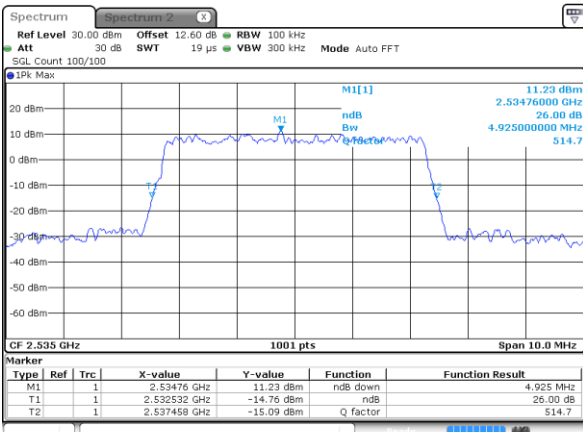

Middle Channel / 5MHz / 64QAM

Date: 21 AUG 2020 09:42:36