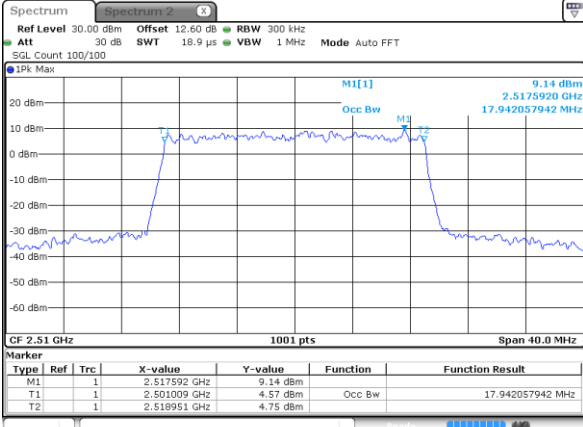

LTE Band 7

Lowest Channel / 20MHz / QPSK

Date: 21 AUG 2020 10:38:28