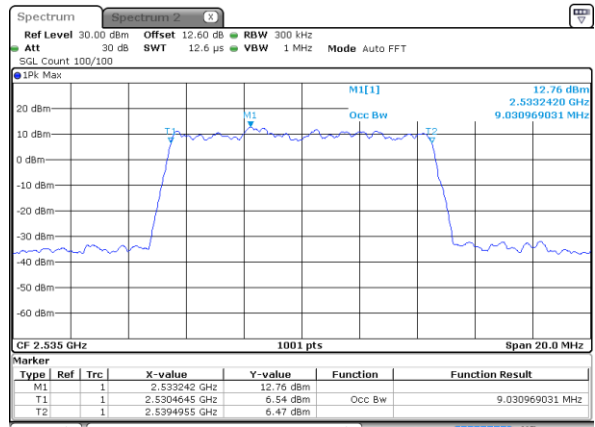

Date: 21 AUG 2020 09:29:11

Highest Channel / 5MHz / QPSK

Date: 21 AUG 2020 09:31:28

Highest Channel / 5MHz / 16QAM

Date: 21 AUG 2020 09:31:40

LTE Band 7

Lowest Channel / 10MHz / QPSK

Date: 21 AUG 2020 09:47:17

Lowest Channel / 10MHz / 16QAM

Date: 21 AUG 2020 09:47:29

Middle Channel / 10MHz / QPSK

Date: 21 AUG 2020 09:54:34

Middle Channel / 10MHz / 16QAM

Date: 21 AUG 2020 09:54:46

Highest Channel / 10MHz / QPSK

Date: 21 AUG 2020 09:57:02

Highest Channel / 10MHz / 16QAM

Date: 21 AUG 2020 09:57:14

LTE Band 7

Lowest Channel / 15MHz / QPSK

Date: 21 AUG 2020 10:12:50

Lowest Channel / 15MHz / 16QAM

Date: 21 AUG 2020 10:13:03

Middle Channel / 15MHz / QPSK