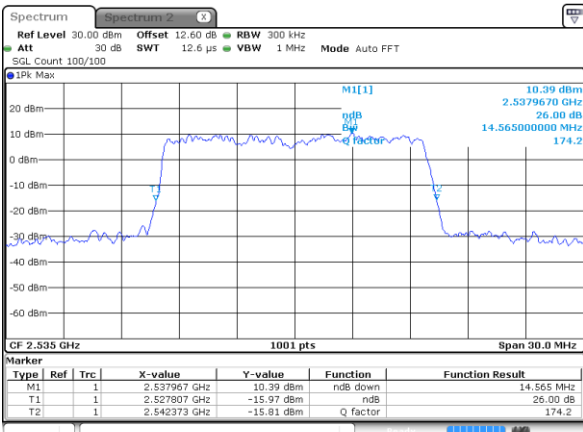

Highest Channel / 10MHz / 64QAM

Date: 21 AUG 2020 10:09:24

LTE Band 7

Lowest Channel / 15MHz / 64QAM

Date: 21 AUG 2020 10:30:08

Lowest Channel / 20MHz / 64QAM

Date: 21 AUG 2020 10:55:45

Middle Channel / 15MHz / 64QAM

Date: 21 AUG 2020 10:33:46

Middle Channel / 20MHz / 64QAM

Date: 21 AUG 2020 10:59:24

Highest Channel / 15MHz / 64QAM

Date: 21 AUG 2020 10:35:01

Highest Channel / 20MHz / 64QAM

Date: 21 AUG 2020 11:00:38

**Occupied Bandwidth**

Mode	LTE Band 7 : 99%OBW(MHz)											
BW	1.4MHz		3MHz		5MHz		10MHz		15MHz		20MHz	
Mod.	QPSK	16QAM	QPSK	16QAM	QPSK	16QAM	QPSK	16QAM	QPSK	16QAM	QPSK	16QAM
Lowest CH	-	-	-	-	4.52	4.51	9.01	8.97	13.43	13.52	17.94	17.86
Middle CH	-	-	-	-	4.49	4.50	9.01	9.03	13.43	13.49	17.90	17.90
Highest CH	-	-	-	-	4.50	4.50	9.01	8.97	13.46	13.46	17.98	17.90
Mode	LTE Band 7 : 99%OBW(MHz)											
BW	1.4MHz		3MHz		5MHz		10MHz		15MHz		20MHz	
Mod.	64QAM		64QAM		64QAM		64QAM		64QAM		64QAM	
Lowest CH	-	-	-	-	4.50	-	9.05	-	13.40	-	17.90	-
Middle CH	-	-	-	-	4.52	-	9.01	-	13.40	-	17.90	-
Highest CH	-	-	-	-	4.49	-	9.03	-	13.43	-	17.86	-