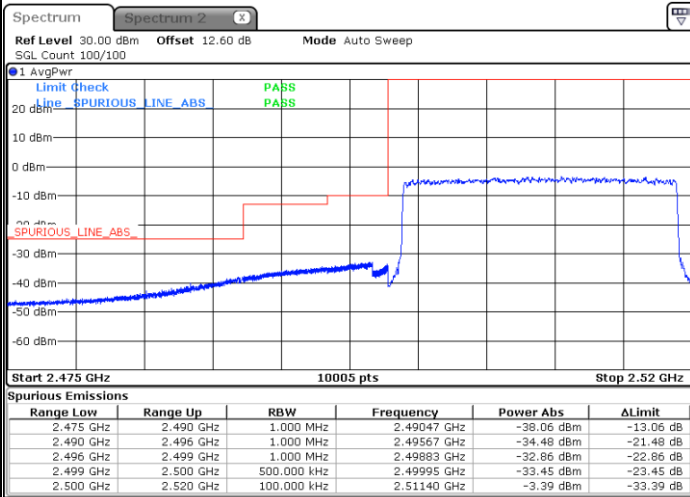

LTE Band 7 / 15MHz / 64QAM

Lowest Band Edge / 1 RB

Date: 21 AUG 2020 10:31:19

Highest Band Edge / 1 RB

Date: 21 AUG 2020 10:36:12

Lowest Band Edge / Full RB

Date: 21 AUG 2020 10:32:31

Highest Band Edge / Full RB

Date: 21 AUG 2020 10:37:23

LTE Band 7 / 20MHz / QPSK

Lowest Band Edge / 1 RB

Highest Band Edge / 1 RB

Date: 21 AUG 2020 10:40:16

Date: 21 AUG 2020 10:50:03

Lowest Band Edge / Full RB

Highest Band Edge / Full RB

Date: 21 AUG 2020 10:42:40

Date: 21 AUG 2020 10:53:38

**LTE Band 7 / 20MHz / 16QAM**

**Lowest Band Edge / 1 RB**

**Highest Band Edge / 1RB**

**Lowest Band Edge / Full RB**

**Highest Band Edge / Full RB**

LTE Band 7 / 20MHz / 64QAM

Lowest Band Edge / 1 RB

Date: 21 AUG 2020 10:56:56

Highest Band Edge / 1 RB

Date: 21 AUG 2020 11:01:49

Lowest Band Edge / Full RB

Date: 21 AUG 2020 10:58:08

Highest Band Edge / Full RB

Date: 21 AUG 2020 11:03:01