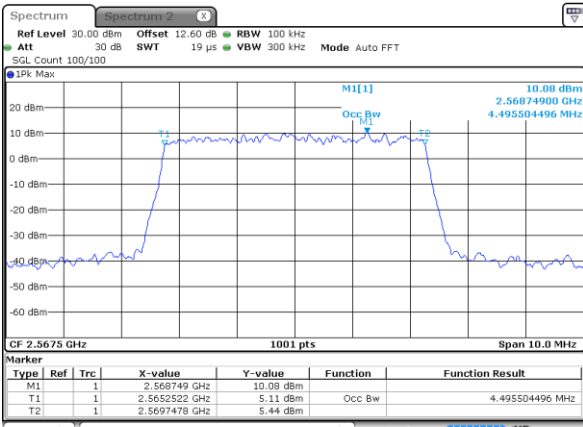

Mode	LTE Band 7 : 99%OBW(MHz)											
BW	1.4MHz		3MHz		5MHz		10MHz		15MHz		20MHz	
Mod.	QPSK	16QAM	QPSK	16QAM	QPSK	16QAM	QPSK	16QAM	QPSK	16QAM	QPSK	16QAM
Lowest CH	-	-	-	-	4.52	4.51	9.01	8.97	13.43	13.52	17.94	17.86
Middle CH	-	-	-	-	4.49	4.50	9.01	9.03	13.43	13.49	17.90	17.90
Highest CH	-	-	-	-	4.50	4.50	9.01	8.97	13.46	13.46	17.98	17.90
Mode	LTE Band 7 : 99%OBW(MHz)											
BW	1.4MHz		3MHz		5MHz		10MHz		15MHz		20MHz	
Mod.	64QAM		64QAM		64QAM		64QAM		64QAM		64QAM	
Lowest CH	-	-	-	-	4.50	-	9.05	-	13.40	-	17.90	-
Middle CH	-	-	-	-	4.52	-	9.01	-	13.40	-	17.90	-
Highest CH	-	-	-	-	4.49	-	9.03	-	13.43	-	17.86	-

LTE Band 7

Lowest Channel / 5MHz / QPSK

Date: 21 AUG 2020 09:21:41

Lowest Channel / 5MHz / 16QAM

Date: 21 AUG 2020 09:21:54

Middle Channel / 5MHz / QPSK

Date: 21 AUG 2020 09:29:00

Middle Channel / 5MHz / 16QAM

Date: 21 AUG 2020 09:29:11

Highest Channel / 5MHz / QPSK

Date: 21 AUG 2020 09:31:28

Highest Channel / 5MHz / 16QAM

Date: 21 AUG 2020 09:31:40

LTE Band 7

Lowest Channel / 10MHz / QPSK

Date: 21 AUG 2020 09:47:17