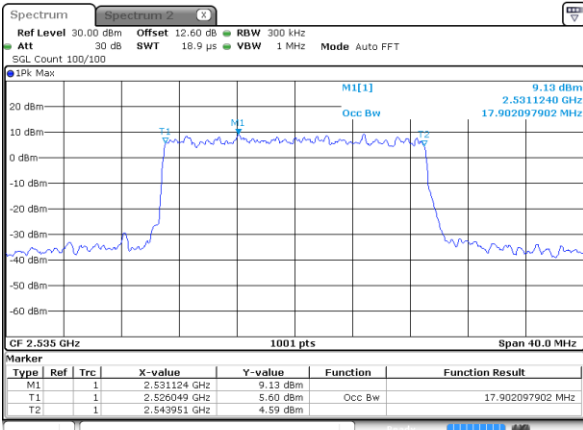

Lowest Channel / 20MHz / QPSK

Date: 21 AUG 2020 10:38:28

Lowest Channel / 20MHz / 16QAM

Date: 21 AUG 2020 10:38:40

Middle Channel / 20MHz / QPSK

Date: 21 AUG 2020 10:45:47

Middle Channel / 20MHz / 16QAM

Date: 21 AUG 2020 10:45:59

Highest Channel / 20MHz / QPSK

Date: 21 AUG 2020 10:48:15

Highest Channel / 20MHz / 16QAM

Date: 21 AUG 2020 10:48:27

LTE Band 7

Lowest Channel / 5MHz / 64QAM

Date: 21 AUG 2020 09:38:45

Lowest Channel / 10MHz / 64QAM