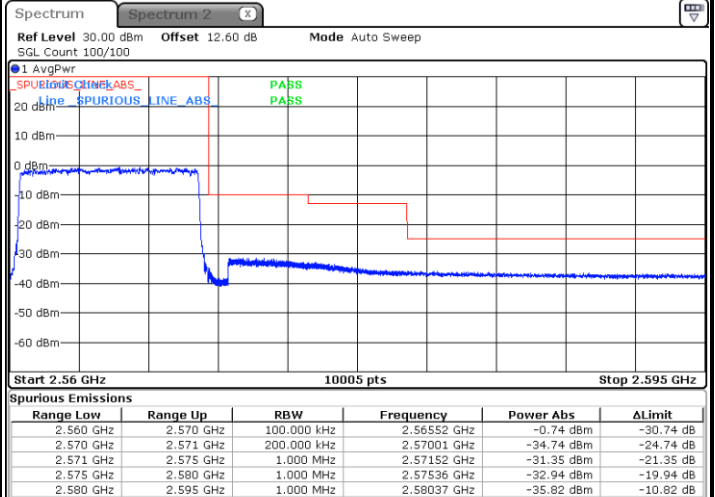

Date: 21 AUG 2020 09:41:21

Highest Band Edge / Full RB

Date: 21 AUG 2020 09:46:13

LTE Band 7 / 10MHz / QPSK

Lowest Band Edge / 1 RB

Date: 21 AUG 2020 09:49:05

Highest Band Edge / 1 RB

Date: 21 AUG 2020 09:58:50

Lowest Band Edge / Full RB

Date: 21 AUG 2020 09:51:28

Highest Band Edge / Full RB

Date: 21 AUG 2020 10:01:13

LTE Band 7 / 10MHz / 16QAM

Lowest Band Edge / 1 RB

Date: 21 AUG 2020 09:50:16

Highest Band Edge / 1 RB

Date: 21 AUG 2020 10:00:01

Lowest Band Edge / Full RB

Date: 21 AUG 2020 09:52:39

Highest Band Edge / Full RB

Date: 21 AUG 2020 10:02:25

LTE Band 7 / 10MHz / 64QAM

Lowest Band Edge / 1 RB

Date: 21 AUG 2020 10:05:42

Highest Band Edge / 1 RB

Date: 21 AUG 2020 10:10:35

Lowest Band Edge / Full RB

Date: 21 AUG 2020 10:06:54

Highest Band Edge / Full RB

Date: 21 AUG 2020 10:11:47

**LTE Band 7 / 15MHz / QPSK**

**Lowest Band Edge / 1 RB**