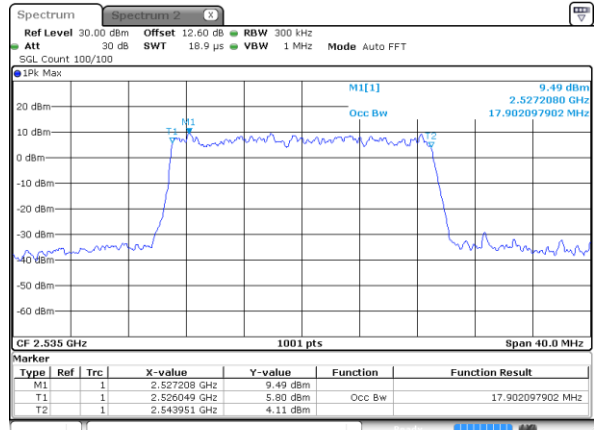

Date: 21 AUG 2020 10:20:09

Middle Channel / 15MHz / 16QAM

Date: 21 AUG 2020 10:20:21

Highest Channel / 15MHz / QPSK

Date: 21 AUG 2020 10:22:38

Highest Channel / 15MHz / 16QAM

Date: 21 AUG 2020 10:22:50

LTE Band 7

Lowest Channel / 20MHz / QPSK

Date: 21 AUG 2020 10:38:28

Lowest Channel / 20MHz / 16QAM

Date: 21 AUG 2020 10:38:40

Middle Channel / 20MHz / QPSK

Date: 21 AUG 2020 10:45:47

Middle Channel / 20MHz / 16QAM

Date: 21 AUG 2020 10:45:59

Highest Channel / 20MHz / QPSK

Date: 21 AUG 2020 10:48:15

Highest Channel / 20MHz / 16QAM

Date: 21 AUG 2020 10:48:27

LTE Band 7

Lowest Channel / 5MHz / 64QAM

Date: 21 AUG 2020 09:38:45

Lowest Channel / 10MHz / 64QAM