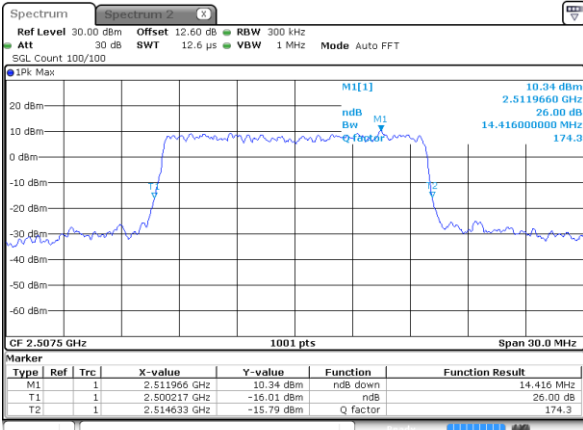

Highest Channel / 10MHz / 64QAM

Date: 21 AUG 2020 10:09:24

LTE Band 7

Lowest Channel / 15MHz / 64QAM

Date: 21 AUG 2020 10:30:08

Lowest Channel / 20MHz / 64QAM

Date: 21 AUG 2020 10:55:45

Middle Channel / 15MHz / 64QAM

Date: 21 AUG 2020 10:33:46

Middle Channel / 20MHz / 64QAM

Date: 21 AUG 2020 10:59:24

Highest Channel / 15MHz / 64QAM

Date: 21 AUG 2020 10:35:01

Highest Channel / 20MHz / 64QAM

Date: 21 AUG 2020 11:00:38

**Occupied Bandwidth**

Mode	LTE Band 7 : 99%OBW(MHz)											
BW	1.4MHz		3MHz		5MHz		10MHz		15MHz		20MHz	
Mod.	QPSK	16QAM	QPSK	16QAM	QPSK	16QAM	QPSK	16QAM	QPSK	16QAM	QPSK	16QAM
Lowest CH	-	-	-	-	4.52	4.51	9.01	8.97	13.43	13.52	17.94	17.86
Middle CH	-	-	-	-	4.49	4.50	9.01	9.03	13.43	13.49	17.90	17.90
Highest CH	-	-	-	-	4.50	4.50	9.01	8.97	13.46	13.46	17.98	17.90
Mode	LTE Band 7 : 99%OBW(MHz)											
BW	1.4MHz		3MHz		5MHz		10MHz		15MHz		20MHz	
Mod.	64QAM		64QAM		64QAM		64QAM		64QAM		64QAM	
Lowest CH	-	-	-	-	4.50	-	9.05	-	13.40	-	17.90	-
Middle CH	-	-	-	-	4.52	-	9.01	-	13.40	-	17.90	-
Highest CH	-	-	-	-	4.49	-	9.03	-	13.43	-	17.86	-