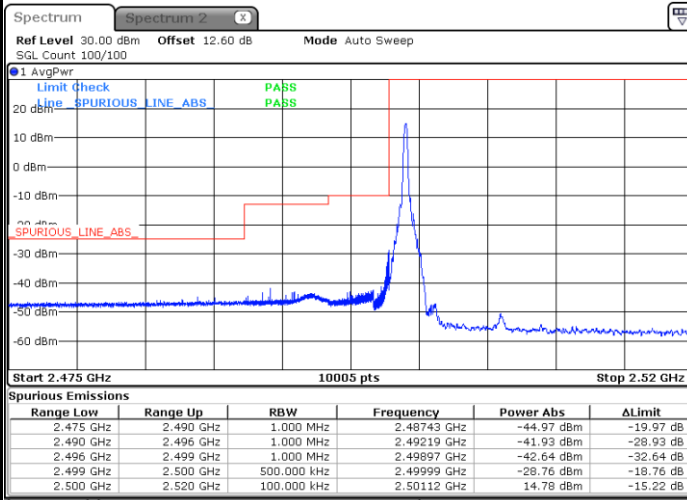

Date: 21 AUG 2020 10:37:23

LTE Band 7 / 20MHz / QPSK

Lowest Band Edge / 1 RB

Highest Band Edge / 1 RB

Date: 21 AUG 2020 10:40:16

Date: 21 AUG 2020 10:50:03

Lowest Band Edge / Full RB

Highest Band Edge / Full RB

Date: 21 AUG 2020 10:42:40

Date: 21 AUG 2020 10:53:38

**LTE Band 7 / 20MHz / 16QAM**

**Lowest Band Edge / 1 RB**

**Highest Band Edge / 1RB**

**Lowest Band Edge / Full RB**

**Highest Band Edge / Full RB**

LTE Band 7 / 20MHz / 64QAM

Lowest Band Edge / 1 RB

Date: 21 AUG 2020 10:56:56

Highest Band Edge / 1 RB

Date: 21 AUG 2020 11:01:49

Lowest Band Edge / Full RB

Date: 21 AUG 2020 10:58:08

Highest Band Edge / Full RB

Date: 21 AUG 2020 11:03:01

# Conducted Spurious Emission

LTE Band 7 / 5MHz

Highest Channel / QPSK

Date: 21 AUG 2020 09:37:42

Highest Channel / 16QAM

Date: 21 AUG 2020 09:38:33

LTE Band 7 / 10MHz

Lowest Channel / QPSK