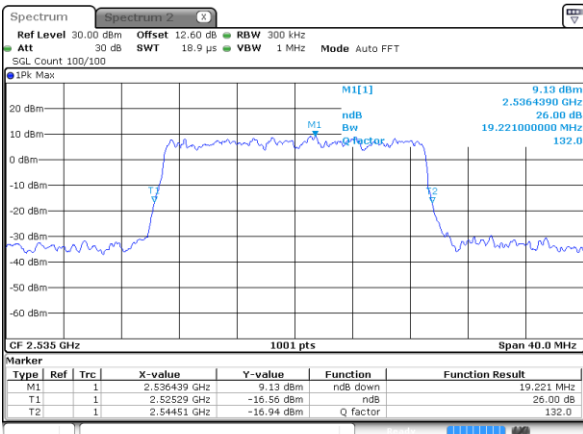

LTE Band 7

Lowest Channel / 20MHz / QPSK

Date: 21 AUG 2020 10:38:52

Lowest Channel / 20MHz / 16QAM

Date: 21 AUG 2020 10:39:05

Middle Channel / 20MHz / QPSK

Date: 21 AUG 2020 10:48:10

Middle Channel / 20MHz / 16QAM

Date: 21 AUG 2020 10:48:22

Highest Channel / 20MHz / QPSK

Date: 21 AUG 2020 10:48:40

Highest Channel / 20MHz / 16QAM

Date: 21 AUG 2020 10:48:52

LTE Band 7

Lowest Channel / 5MHz / 64QAM

Date: 21 AUG 2020 09:38:57