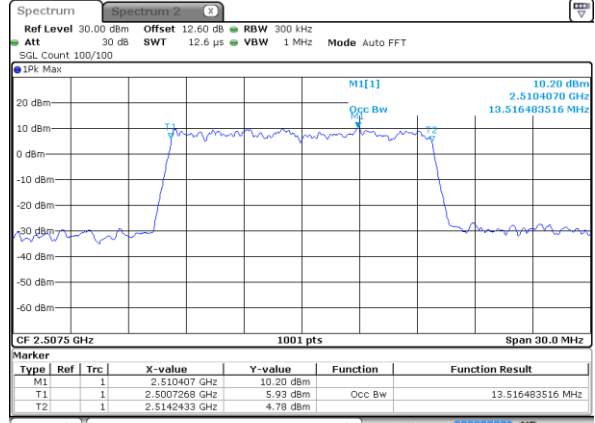

Highest Channel / 10MHz / 16QAM

Date: 21 AUG 2020 09:57:14

LTE Band 7

Lowest Channel / 15MHz / QPSK

Date: 21 AUG 2020 10:12:50

Lowest Channel / 15MHz / 16QAM

Date: 21 AUG 2020 10:13:03

Middle Channel / 15MHz / QPSK

Date: 21 AUG 2020 10:20:09

Middle Channel / 15MHz / 16QAM

Date: 21 AUG 2020 10:20:21

Highest Channel / 15MHz / QPSK

Date: 21 AUG 2020 10:22:38

Highest Channel / 15MHz / 16QAM

Date: 21 AUG 2020 10:22:50

LTE Band 7