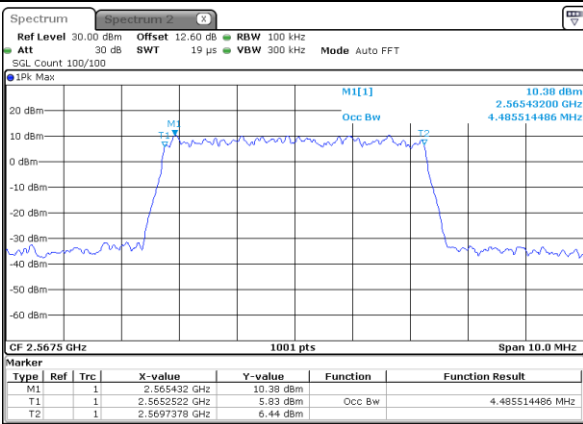

Highest Channel / 20MHz / QPSK

Date: 21 AUG 2020 10:48:15

Highest Channel / 20MHz / 16QAM

Date: 21 AUG 2020 10:48:27

LTE Band 7

Lowest Channel / 5MHz / 64QAM

Date: 21 AUG 2020 09:38:45

Lowest Channel / 10MHz / 64QAM

Date: 21 AUG 2020 10:04:19

Middle Channel / 5MHz / 64QAM

Date: 21 AUG 2020 09:42:24

Middle Channel / 10MHz / 64QAM

Date: 21 AUG 2020 10:07:57

Highest Channel / 5MHz / 64QAM

Date: 21 AUG 2020 09:43:38

Highest Channel / 10MHz / 64QAM

Date: 21 AUG 2020 10:09:11

LTE Band 7

Lowest Channel / 15MHz / 64QAM

Date: 21 AUG 2020 10:29:55

Lowest Channel / 20MHz / 64QAM

Date: 21 AUG 2020 10:55:33

Middle Channel / 15MHz / 64QAM

Date: 21 AUG 2020 10:33:34