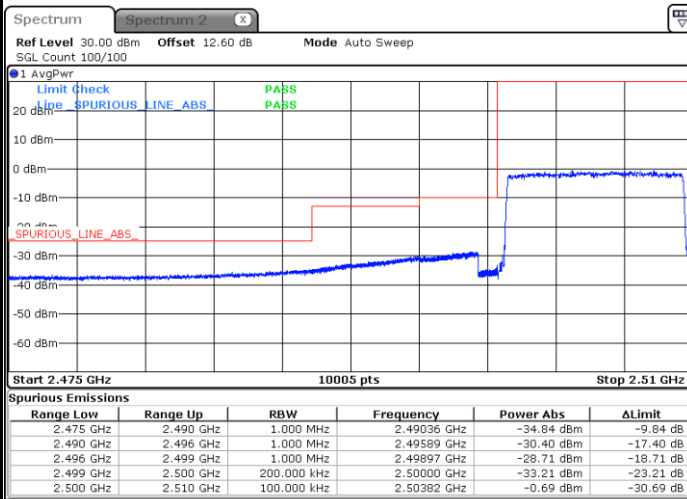

Lowest Band Edge / Full RB

Date: 21 AUG 2020 09:51:28

Highest Band Edge / Full RB

Date: 21 AUG 2020 10:01:13

LTE Band 7 / 10MHz / 16QAM

Lowest Band Edge / 1 RB

Date: 21 AUG 2020 09:50:16

Highest Band Edge / 1 RB

Date: 21 AUG 2020 10:00:01

Lowest Band Edge / Full RB

Date: 21 AUG 2020 09:52:39

Highest Band Edge / Full RB

Date: 21 AUG 2020 10:02:25

LTE Band 7 / 10MHz / 64QAM

Lowest Band Edge / 1 RB

Date: 21 AUG 2020 10:05:42

Highest Band Edge / 1 RB

Date: 21 AUG 2020 10:10:35

Lowest Band Edge / Full RB

Date: 21 AUG 2020 10:06:54

Highest Band Edge / Full RB

Date: 21 AUG 2020 10:11:47

**LTE Band 7 / 15MHz / QPSK**

**Lowest Band Edge / 1 RB**

Date: 21 AUG 2020 10:14:39

**Highest Band Edge / 1 RB**

Date: 21 AUG 2020 10:24:26

**Lowest Band Edge / Full RB**

Date: 21 AUG 2020 10:17:03

**Highest Band Edge / Full RB**

Date: 21 AUG 2020 10:26:49

LTE Band 7 / 15MHz / 16QAM