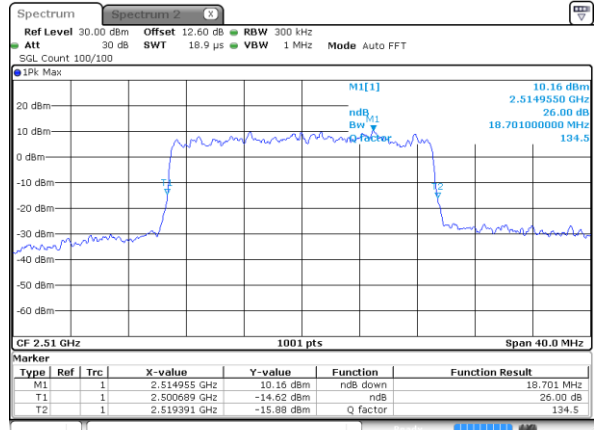

Highest Channel / 10MHz / 64QAM

Date: 21 AUG 2020 10:09:24

LTE Band 7

Lowest Channel / 15MHz / 64QAM

Date: 21 AUG 2020 10:30:08

Lowest Channel / 20MHz / 64QAM

Date: 21 AUG 2020 10:55:45

Middle Channel / 15MHz / 64QAM

Date: 21 AUG 2020 10:33:46

Middle Channel / 20MHz / 64QAM

Date: 21 AUG 2020 10:59:24

Highest Channel / 15MHz / 64QAM

Date: 21 AUG 2020 10:35:01

Highest Channel / 20MHz / 64QAM

Date: 21 AUG 2020 11:00:38

**Occupied Bandwidth**

Mode	LTE Band 7 : 99%OBW(MHz)											
BW	1.4MHz		3MHz		5MHz		10MHz		15MHz		20MHz	
Mod.	QPSK	16QAM	QPSK	16QAM	QPSK	16QAM	QPSK	16QAM	QPSK	16QAM	QPSK	16QAM
Lowest CH	-	-	-	-	4.52	4.51	9.01	8.97	13.43	13.52	17.94	17.86
Middle CH	-	-	-	-	4.49	4.50	9.01	9.03	13.43	13.49	17.90	17.90
Highest CH	-	-	-	-	4.50	4.50	9.01	8.97	13.46	13.46	17.98	17.90
Mode	LTE Band 7 : 99%OBW(MHz)											
BW	1.4MHz		3MHz		5MHz		10MHz		15MHz		20MHz	
Mod.	64QAM		64QAM		64QAM		64QAM		64QAM		64QAM	
Lowest CH	-	-	-	-	4.50	-	9.05	-	13.40	-	17.90	-
Middle CH	-	-	-	-	4.52	-	9.01	-	13.40	-	17.90	-
Highest CH	-	-	-	-	4.49	-	9.03	-	13.43	-	17.86	-