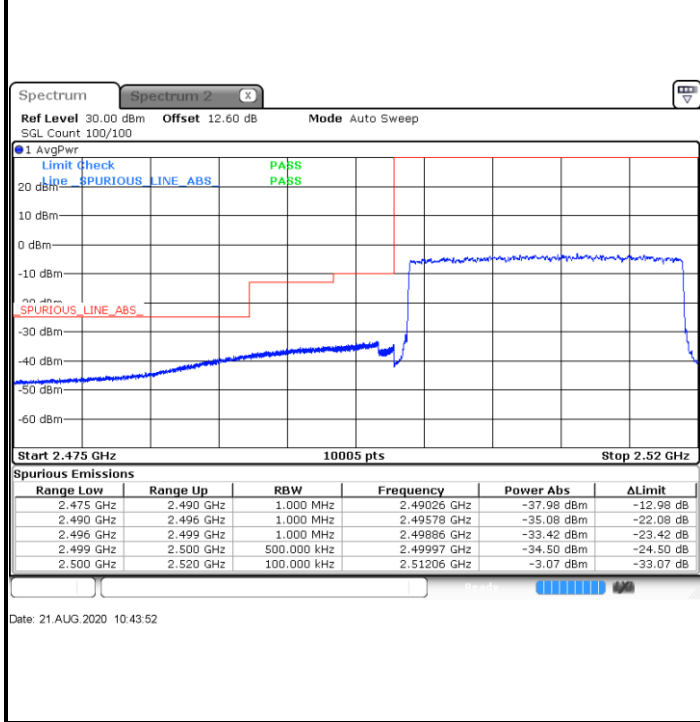

LTE Band 7 / 15MHz / 64QAM

Lowest Band Edge / 1 RB

Date: 21 AUG 2020 10:31:19

Highest Band Edge / 1 RB

Date: 21 AUG 2020 10:36:12

Lowest Band Edge / Full RB

Date: 21 AUG 2020 10:32:31

Highest Band Edge / Full RB

Date: 21 AUG 2020 10:37:23

LTE Band 7 / 20MHz / QPSK

Lowest Band Edge / 1 RB

Highest Band Edge / 1 RB

Date: 21 AUG 2020 10:40:16

Date: 21 AUG 2020 10:50:03

Lowest Band Edge / Full RB

Highest Band Edge / Full RB

Date: 21 AUG 2020 10:42:40

Date: 21 AUG 2020 10:53:38

**LTE Band 7 / 20MHz / 16QAM**

**Lowest Band Edge / 1 RB**

**Highest Band Edge / 1RB**

**Lowest Band Edge / Full RB**

**Highest Band Edge / Full RB**

LTE Band 7 / 20MHz / 64QAM

Lowest Band Edge / 1 RB

Date: 21 AUG 2020 10:56:56

Highest Band Edge / 1 RB

Date: 21 AUG 2020 11:01:49

Lowest Band Edge / Full RB

Date: 21 AUG 2020 10:58:08

Highest Band Edge / Full RB

Date: 21 AUG 2020 11:03:01