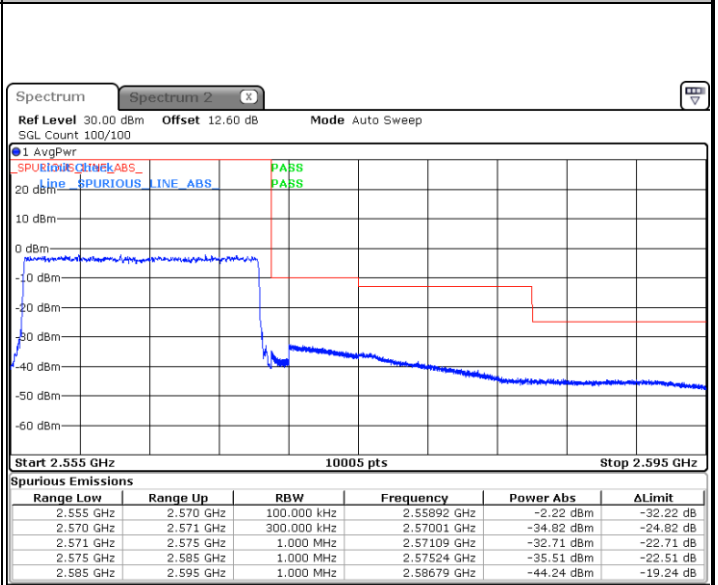

Highest Band Edge / 1 RB

Date: 21 AUG 2020 10:10:35

Lowest Band Edge / Full RB

Date: 21 AUG 2020 10:06:54

Highest Band Edge / Full RB

Date: 21 AUG 2020 10:11:47

**LTE Band 7 / 15MHz / QPSK**

**Lowest Band Edge / 1 RB**

Date: 21 AUG 2020 10:14:39

**Highest Band Edge / 1 RB**

Date: 21 AUG 2020 10:24:26

**Lowest Band Edge / Full RB**

Date: 21 AUG 2020 10:17:03

**Highest Band Edge / Full RB**

Date: 21 AUG 2020 10:26:49

LTE Band 7 / 15MHz / 16QAM

Lowest Band Edge / 1 RB

Date: 21 AUG 2020 10:15:51

Highest Band Edge / 1 RB

Date: 21 AUG 2020 10:25:38

Lowest Band Edge / Full RB

Date: 21 AUG 2020 10:18:15

Highest Band Edge / Full RB

Date: 21 AUG 2020 10:28:01

LTE Band 7 / 15MHz / 64QAM

Lowest Band Edge / 1 RB

Date: 21 AUG 2020 10:31:19

Highest Band Edge / 1 RB

Date: 21 AUG 2020 10:36:12

Lowest Band Edge / Full RB

Date: 21 AUG 2020 10:32:31

Highest Band Edge / Full RB