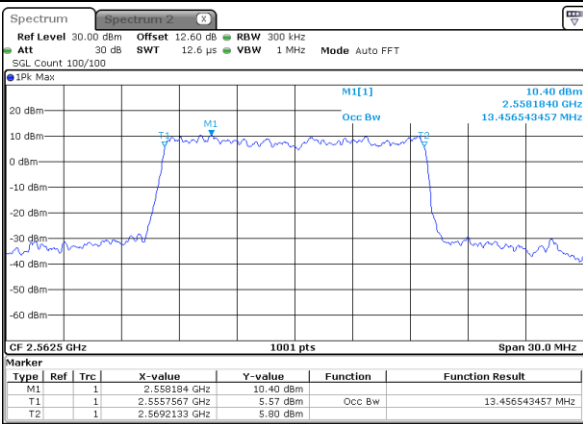

Highest Channel / 10MHz / 16QAM

Date: 21 AUG 2020 09:57:14

LTE Band 7

Lowest Channel / 15MHz / QPSK

Date: 21 AUG 2020 10:12:50

Lowest Channel / 15MHz / 16QAM

Date: 21 AUG 2020 10:13:03

Middle Channel / 15MHz / QPSK

Date: 21 AUG 2020 10:20:09

Middle Channel / 15MHz / 16QAM

Date: 21 AUG 2020 10:20:21

Highest Channel / 15MHz / QPSK

Date: 21 AUG 2020 10:22:38

Highest Channel / 15MHz / 16QAM

Date: 21 AUG 2020 10:22:50

LTE Band 7