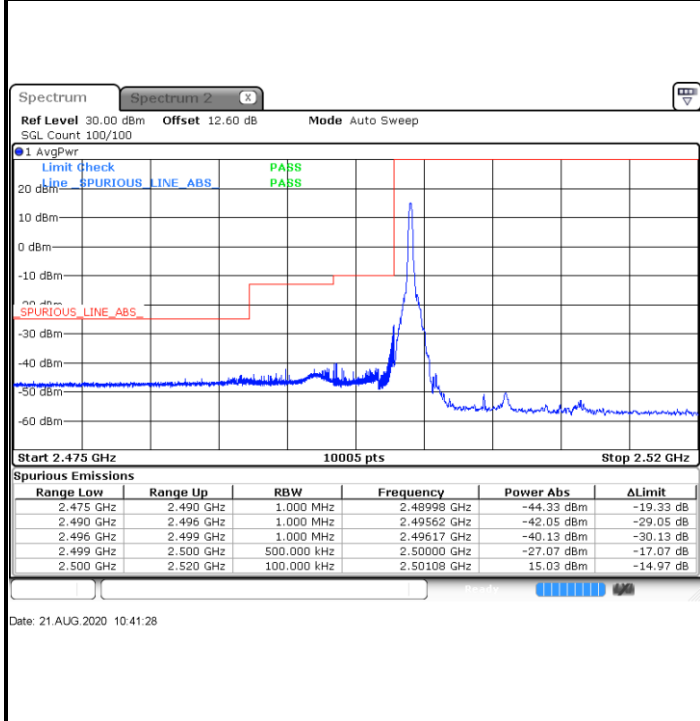

Date: 21 AUG 2020 10:37:23

LTE Band 7 / 20MHz / QPSK

Lowest Band Edge / 1 RB

Highest Band Edge / 1 RB

Date: 21 AUG 2020 10:40:16

Date: 21 AUG 2020 10:50:03

Lowest Band Edge / Full RB

Highest Band Edge / Full RB

Date: 21 AUG 2020 10:42:40

Date: 21 AUG 2020 10:53:38

**LTE Band 7 / 20MHz / 16QAM**

**Lowest Band Edge / 1 RB**

**Highest Band Edge / 1RB**

**Lowest Band Edge / Full RB**

**Highest Band Edge / Full RB**

LTE Band 7 / 20MHz / 64QAM

Lowest Band Edge / 1 RB

Date: 21 AUG 2020 10:56:56

Highest Band Edge / 1 RB

Date: 21 AUG 2020 11:01:49

Lowest Band Edge / Full RB

Date: 21 AUG 2020 10:58:08

Highest Band Edge / Full RB

Date: 21 AUG 2020 11:03:01

# Conducted Spurious Emission

LTE Band 7 / 5MHz

Highest Channel / QPSK

Date: 21 AUG 2020 09:37:42

Highest Channel / 16QAM

Date: 21 AUG 2020 09:38:33

LTE Band 7 / 10MHz

Lowest Channel / QPSK