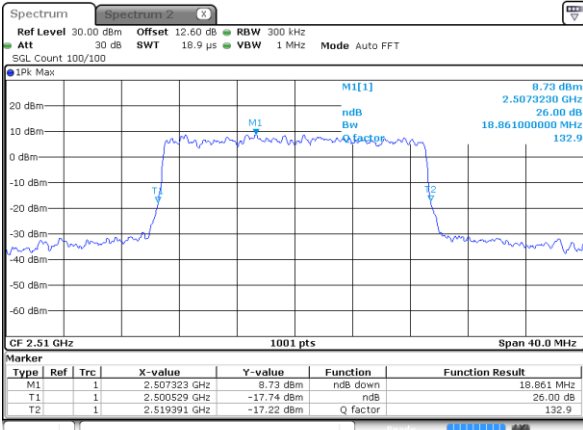

LTE Band 7

Lowest Channel / 20MHz / QPSK

Date: 21 AUG 2020 10:38:52

Lowest Channel / 20MHz / 16QAM

Date: 21 AUG 2020 10:39:05

Middle Channel / 20MHz / QPSK

Date: 21 AUG 2020 10:48:10

Middle Channel / 20MHz / 16QAM