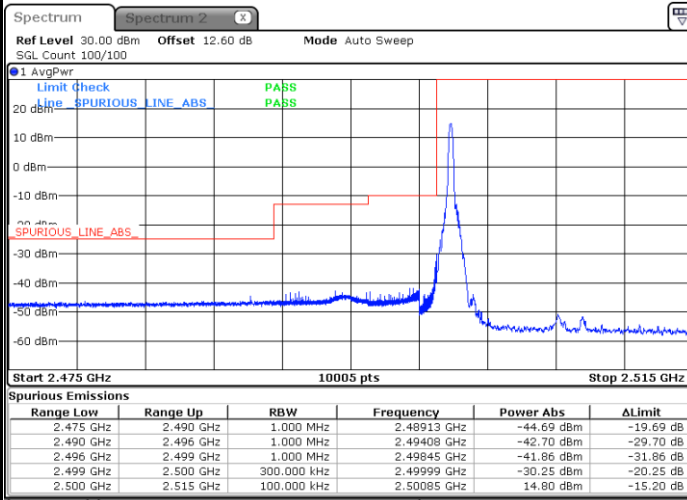

Date: 21 AUG 2020 10:14:39

**Highest Band Edge / 1 RB**

Date: 21 AUG 2020 10:24:26

**Lowest Band Edge / Full RB**

Date: 21 AUG 2020 10:17:03

**Highest Band Edge / Full RB**

Date: 21 AUG 2020 10:26:49

LTE Band 7 / 15MHz / 16QAM

Lowest Band Edge / 1 RB

Date: 21 AUG 2020 10:15:51

Highest Band Edge / 1 RB

Date: 21 AUG 2020 10:25:38

Lowest Band Edge / Full RB

Date: 21 AUG 2020 10:18:15

Highest Band Edge / Full RB

Date: 21 AUG 2020 10:28:01

LTE Band 7 / 15MHz / 64QAM

Lowest Band Edge / 1 RB

Date: 21 AUG 2020 10:31:19

Highest Band Edge / 1 RB

Date: 21 AUG 2020 10:36:12

Lowest Band Edge / Full RB

Date: 21 AUG 2020 10:32:31

Highest Band Edge / Full RB

Date: 21 AUG 2020 10:37:23

LTE Band 7 / 20MHz / QPSK

Lowest Band Edge / 1 RB

Highest Band Edge / 1 RB

Date: 21 AUG 2020 10:40:16

Date: 21 AUG 2020 10:50:03

Lowest Band Edge / Full RB

Highest Band Edge / Full RB