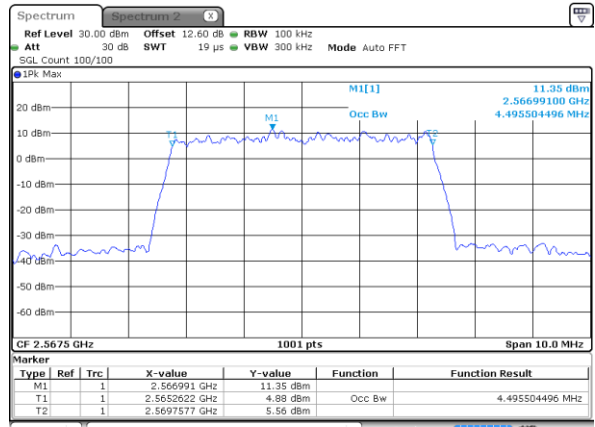

Mode	LTE Band 7 : 99%OBW(MHz)											
BW	1.4MHz		3MHz		5MHz		10MHz		15MHz		20MHz	
Mod.	QPSK	16QAM	QPSK	16QAM	QPSK	16QAM	QPSK	16QAM	QPSK	16QAM	QPSK	16QAM
Lowest CH	-	-	-	-	4.52	4.51	9.01	8.97	13.43	13.52	17.94	17.86
Middle CH	-	-	-	-	4.49	4.50	9.01	9.03	13.43	13.49	17.90	17.90
Highest CH	-	-	-	-	4.50	4.50	9.01	8.97	13.46	13.46	17.98	17.90
Mode	LTE Band 7 : 99%OBW(MHz)											
BW	1.4MHz		3MHz		5MHz		10MHz		15MHz		20MHz	
Mod.	64QAM		64QAM		64QAM		64QAM		64QAM		64QAM	
Lowest CH	-	-	-	-	4.50	-	9.05	-	13.40	-	17.90	-
Middle CH	-	-	-	-	4.52	-	9.01	-	13.40	-	17.90	-
Highest CH	-	-	-	-	4.49	-	9.03	-	13.43	-	17.86	-

LTE Band 7

Lowest Channel / 5MHz / QPSK

Date: 21 AUG 2020 09:21:41

Lowest Channel / 5MHz / 16QAM

Date: 21 AUG 2020 09:21:54

Middle Channel / 5MHz / QPSK

Date: 21 AUG 2020 09:29:00

Middle Channel / 5MHz / 16QAM

Date: 21 AUG 2020 09:29:11

Highest Channel / 5MHz / QPSK

Date: 21 AUG 2020 09:31:28

Highest Channel / 5MHz / 16QAM

Date: 21 AUG 2020 09:31:40

LTE Band 7

Lowest Channel / 10MHz / QPSK

Date: 21 AUG 2020 09:47:17