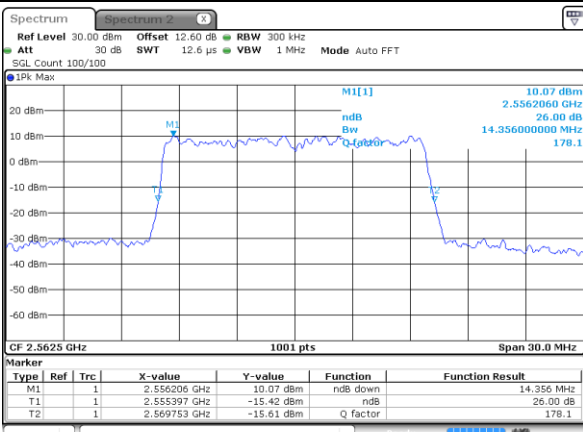

Highest Channel / 10MHz / 64QAM

Date: 21 AUG 2020 10:09:24

LTE Band 7

Lowest Channel / 15MHz / 64QAM

Date: 21 AUG 2020 10:30:08

Lowest Channel / 20MHz / 64QAM

Date: 21 AUG 2020 10:55:45

Middle Channel / 15MHz / 64QAM

Date: 21 AUG 2020 10:33:46

Middle Channel / 20MHz / 64QAM

Date: 21 AUG 2020 10:59:24

Highest Channel / 15MHz / 64QAM

Date: 21 AUG 2020 10:35:01

Highest Channel / 20MHz / 64QAM

Date: 21 AUG 2020 11:00:38

**Occupied Bandwidth**

Mode	LTE Band 7 : 99%OBW(MHz)											
BW	1.4MHz		3MHz		5MHz		10MHz		15MHz		20MHz	
Mod.	QPSK	16QAM	QPSK	16QAM	QPSK	16QAM	QPSK	16QAM	QPSK	16QAM	QPSK	16QAM
Lowest CH	-	-	-	-	4.52	4.51	9.01	8.97	13.43	13.52	17.94	17.86
Middle CH	-	-	-	-	4.49	4.50	9.01	9.03	13.43	13.49	17.90	17.90
Highest CH	-	-	-	-	4.50	4.50	9.01	8.97	13.46	13.46	17.98	17.90
Mode	LTE Band 7 : 99%OBW(MHz)											
BW	1.4MHz		3MHz		5MHz		10MHz		15MHz		20MHz	
Mod.	64QAM		64QAM		64QAM		64QAM		64QAM		64QAM	
Lowest CH	-	-	-	-	4.50	-	9.05	-	13.40	-	17.90	-
Middle CH	-	-	-	-	4.52	-	9.01	-	13.40	-	17.90	-
Highest CH	-	-	-	-	4.49	-	9.03	-	13.43	-	17.86	-