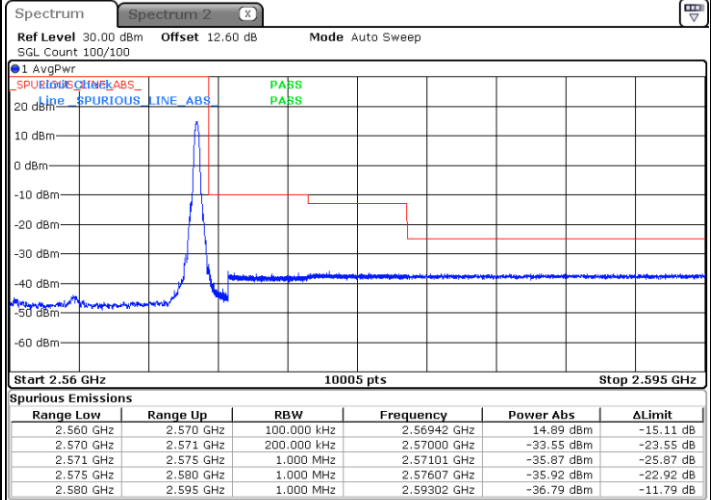

Highest Band Edge / Full RB

Date: 21 AUG 2020 09:36:50

LTE Band 7 / 5MHz / 64QAM

Lowest Band Edge / 1RB

Date: 21 AUG 2020 09:40:09

Highest Band Edge / 1 RB

Date: 21 AUG 2020 09:45:01

Lowest Band Edge / Full RB

Date: 21 AUG 2020 09:41:21

Highest Band Edge / Full RB

Date: 21 AUG 2020 09:46:13

LTE Band 7 / 10MHz / QPSK

Lowest Band Edge / 1 RB

Date: 21 AUG 2020 09:49:05

Highest Band Edge / 1 RB

Date: 21 AUG 2020 09:58:50

Lowest Band Edge / Full RB

Date: 21 AUG 2020 09:51:28

Highest Band Edge / Full RB

Date: 21 AUG 2020 10:01:13

LTE Band 7 / 10MHz / 16QAM

Lowest Band Edge / 1 RB

Date: 21 AUG 2020 09:50:16

Highest Band Edge / 1 RB

Date: 21 AUG 2020 10:00:01

Lowest Band Edge / Full RB

Date: 21 AUG 2020 09:52:39

Highest Band Edge / Full RB

Date: 21 AUG 2020 10:02:25

LTE Band 7 / 10MHz / 64QAM

Lowest Band Edge / 1 RB

Date: 21 AUG 2020 10:05:42