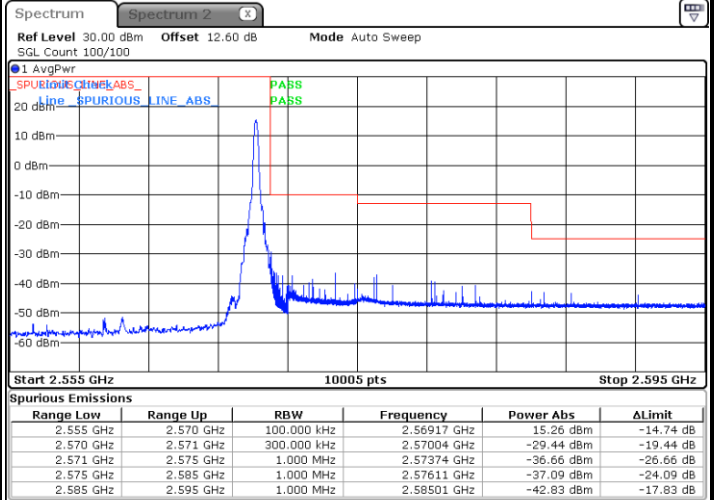

Date: 21 AUG 2020 10:14:39

**Highest Band Edge / 1 RB**

Date: 21 AUG 2020 10:24:26

**Lowest Band Edge / Full RB**

Date: 21 AUG 2020 10:17:03

**Highest Band Edge / Full RB**

Date: 21 AUG 2020 10:26:49

LTE Band 7 / 15MHz / 16QAM

Lowest Band Edge / 1 RB

Date: 21 AUG 2020 10:15:51

Highest Band Edge / 1 RB

Date: 21 AUG 2020 10:25:38

Lowest Band Edge / Full RB

Date: 21 AUG 2020 10:18:15

Highest Band Edge / Full RB

Date: 21 AUG 2020 10:28:01

LTE Band 7 / 15MHz / 64QAM

Lowest Band Edge / 1 RB

Date: 21 AUG 2020 10:31:19

Highest Band Edge / 1 RB

Date: 21 AUG 2020 10:36:12

Lowest Band Edge / Full RB

Date: 21 AUG 2020 10:32:31

Highest Band Edge / Full RB

Date: 21 AUG 2020 10:37:23

LTE Band 7 / 20MHz / QPSK

Lowest Band Edge / 1 RB

Highest Band Edge / 1 RB

Date: 21 AUG 2020 10:40:16

Date: 21 AUG 2020 10:50:03

Lowest Band Edge / Full RB

Highest Band Edge / Full RB