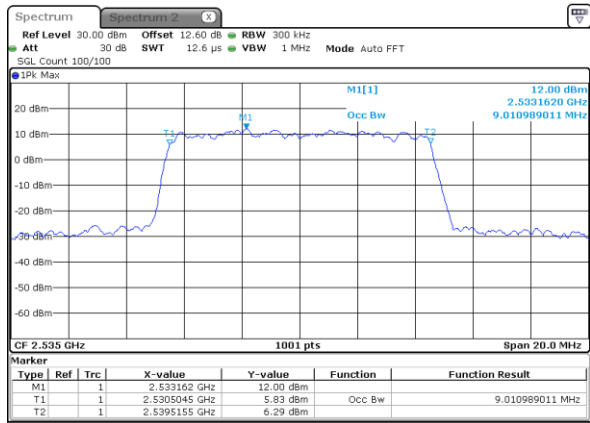

Middle Channel / 10MHz / 64QAM

Date: 21 AUG 2020 10:07:57