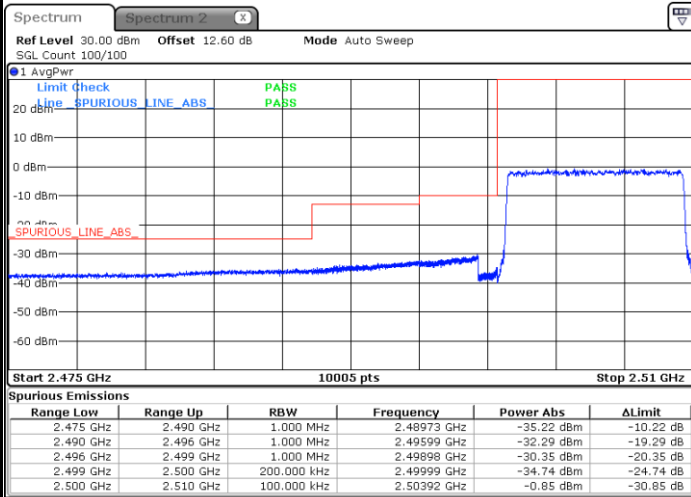

Highest Band Edge / Full RB

Date: 21 AUG 2020 09:36:50

LTE Band 7 / 5MHz / 64QAM

Lowest Band Edge / 1RB

Date: 21 AUG 2020 09:40:09

Highest Band Edge / 1 RB

Date: 21 AUG 2020 09:45:01

Lowest Band Edge / Full RB

Date: 21 AUG 2020 09:41:21

Highest Band Edge / Full RB

Date: 21 AUG 2020 09:46:13

LTE Band 7 / 10MHz / QPSK

Lowest Band Edge / 1 RB

Date: 21 AUG 2020 09:49:05

Highest Band Edge / 1 RB

Date: 21 AUG 2020 09:58:50

Lowest Band Edge / Full RB

Date: 21 AUG 2020 09:51:28

Highest Band Edge / Full RB

Date: 21 AUG 2020 10:01:13

LTE Band 7 / 10MHz / 16QAM

Lowest Band Edge / 1 RB

Date: 21 AUG 2020 09:50:16

Highest Band Edge / 1 RB

Date: 21 AUG 2020 10:00:01

Lowest Band Edge / Full RB

Date: 21 AUG 2020 09:52:39

Highest Band Edge / Full RB

Date: 21 AUG 2020 10:02:25

LTE Band 7 / 10MHz / 64QAM

Lowest Band Edge / 1 RB

Date: 21 AUG 2020 10:05:42