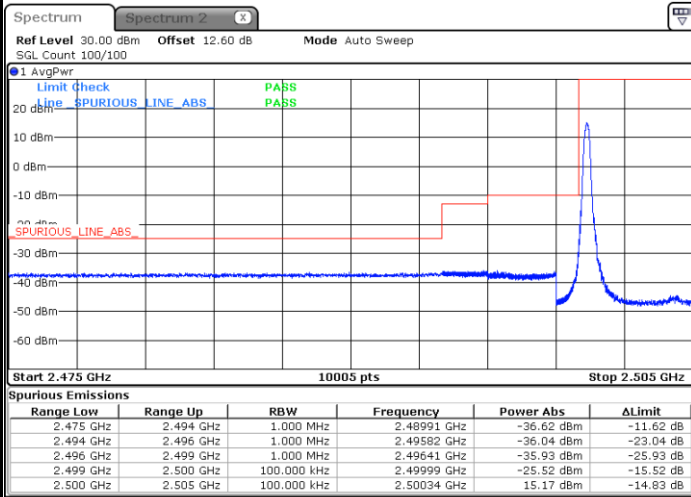

Conducted Band Edge

LTE Band 7 / 5MHz / QPSK

Lowest Band Edge / 1 RB