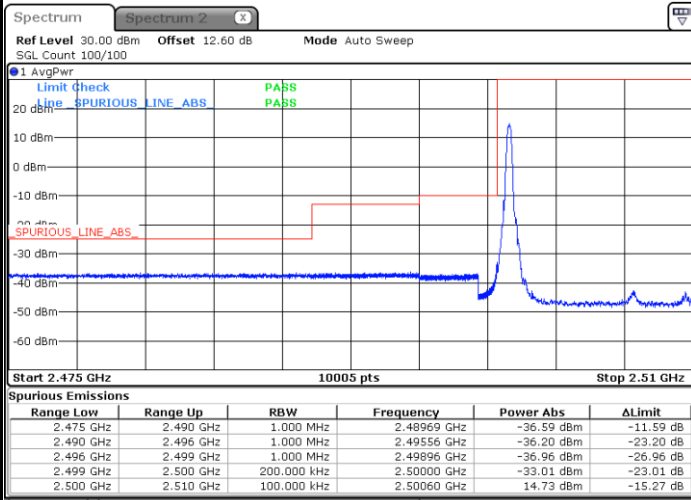

Highest Band Edge / Full RB

Date: 21 AUG 2020 09:36:50

LTE Band 7 / 5MHz / 64QAM

Lowest Band Edge / 1RB

Date: 21 AUG 2020 09:40:09

Highest Band Edge / 1 RB

Date: 21 AUG 2020 09:45:01

Lowest Band Edge / Full RB

Date: 21 AUG 2020 09:41:21

Highest Band Edge / Full RB

Date: 21 AUG 2020 09:46:13

LTE Band 7 / 10MHz / QPSK

Lowest Band Edge / 1 RB

Date: 21 AUG 2020 09:49:05

Highest Band Edge / 1 RB

Date: 21 AUG 2020 09:58:50

Lowest Band Edge / Full RB

Date: 21 AUG 2020 09:51:28

Highest Band Edge / Full RB

Date: 21 AUG 2020 10:01:13

LTE Band 7 / 10MHz / 16QAM

Lowest Band Edge / 1 RB

Date: 21 AUG 2020 09:50:16

Highest Band Edge / 1 RB

Date: 21 AUG 2020 10:00:01

Lowest Band Edge / Full RB

Date: 21 AUG 2020 09:52:39

Highest Band Edge / Full RB

Date: 21 AUG 2020 10:02:25

LTE Band 7 / 10MHz / 64QAM

Lowest Band Edge / 1 RB

Date: 21 AUG 2020 10:05:42