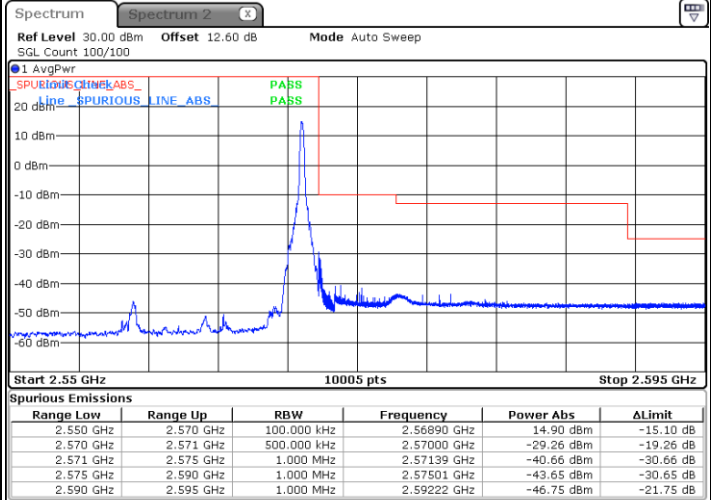

LTE Band 7 / 15MHz / 64QAM

Lowest Band Edge / 1 RB

Date: 21 AUG 2020 10:31:19

Highest Band Edge / 1 RB

Date: 21 AUG 2020 10:36:12

Lowest Band Edge / Full RB

Date: 21 AUG 2020 10:32:31

Highest Band Edge / Full RB

Date: 21 AUG 2020 10:37:23

LTE Band 7 / 20MHz / QPSK

Lowest Band Edge / 1 RB

Highest Band Edge / 1 RB

Date: 21 AUG 2020 10:40:16

Date: 21 AUG 2020 10:50:03

Lowest Band Edge / Full RB

Highest Band Edge / Full RB

Date: 21 AUG 2020 10:42:40

Date: 21 AUG 2020 10:53:38

**LTE Band 7 / 20MHz / 16QAM**

**Lowest Band Edge / 1 RB**

**Highest Band Edge / 1RB**

**Lowest Band Edge / Full RB**

**Highest Band Edge / Full RB**

LTE Band 7 / 20MHz / 64QAM

Lowest Band Edge / 1 RB

Date: 21 AUG 2020 10:56:56

Highest Band Edge / 1 RB

Date: 21 AUG 2020 11:01:49

Lowest Band Edge / Full RB

Date: 21 AUG 2020 10:58:08

Highest Band Edge / Full RB

Date: 21 AUG 2020 11:03:01