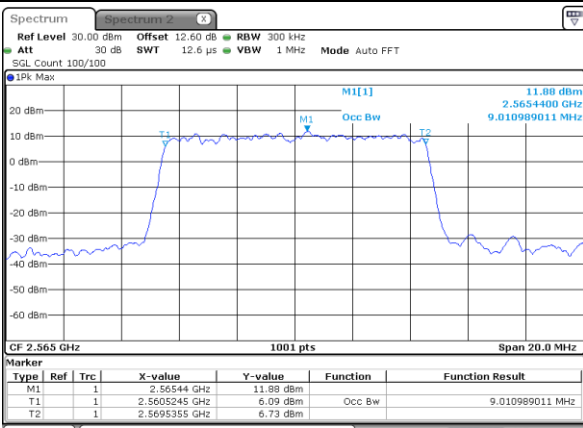

Highest Channel / 10MHz / QPSK

Date: 21 AUG 2020 09:57:02