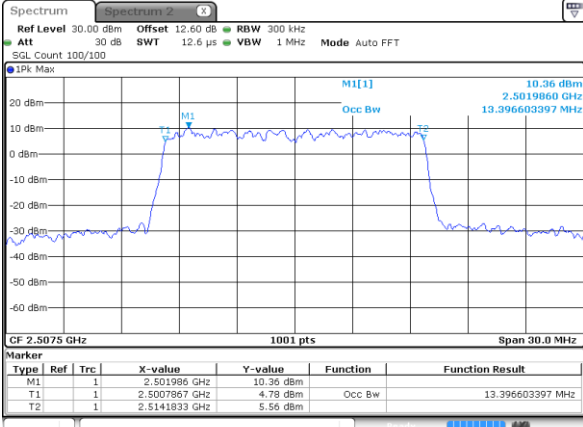

Highest Channel / 20MHz / QPSK

Date: 21 AUG 2020 10:48:15

Highest Channel / 20MHz / 16QAM

Date: 21 AUG 2020 10:48:27

LTE Band 7

Lowest Channel / 5MHz / 64QAM

Date: 21 AUG 2020 09:38:45

Lowest Channel / 10MHz / 64QAM

Date: 21 AUG 2020 10:04:19

Middle Channel / 5MHz / 64QAM

Date: 21 AUG 2020 09:42:24

Middle Channel / 10MHz / 64QAM

Date: 21 AUG 2020 10:07:57

Highest Channel / 5MHz / 64QAM

Date: 21 AUG 2020 09:43:38

Highest Channel / 10MHz / 64QAM

Date: 21 AUG 2020 10:09:11

LTE Band 7

Lowest Channel / 15MHz / 64QAM

Date: 21 AUG 2020 10:29:55

Lowest Channel / 20MHz / 64QAM

Date: 21 AUG 2020 10:55:33

Middle Channel / 15MHz / 64QAM

Date: 21 AUG 2020 10:33:34