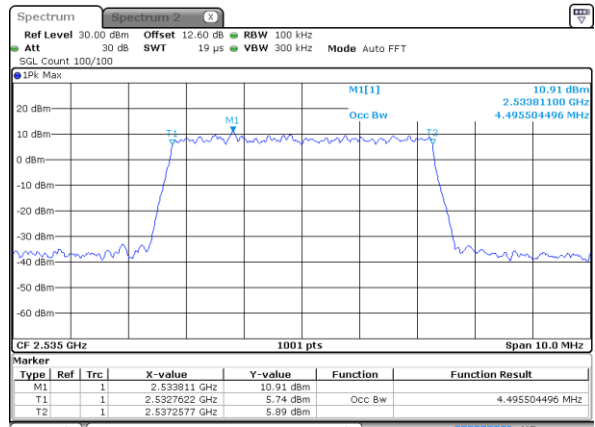

Mode	LTE Band 7 : 99%OBW(MHz)											
BW	1.4MHz		3MHz		5MHz		10MHz		15MHz		20MHz	
Mod.	QPSK	16QAM	QPSK	16QAM	QPSK	16QAM	QPSK	16QAM	QPSK	16QAM	QPSK	16QAM
Lowest CH	-	-	-	-	4.52	4.51	9.01	8.97	13.43	13.52	17.94	17.86
Middle CH	-	-	-	-	4.49	4.50	9.01	9.03	13.43	13.49	17.90	17.90
Highest CH	-	-	-	-	4.50	4.50	9.01	8.97	13.46	13.46	17.98	17.90
Mode	LTE Band 7 : 99%OBW(MHz)											
BW	1.4MHz		3MHz		5MHz		10MHz		15MHz		20MHz	
Mod.	64QAM		64QAM		64QAM		64QAM		64QAM		64QAM	
Lowest CH	-	-	-	-	4.50	-	9.05	-	13.40	-	17.90	-
Middle CH	-	-	-	-	4.52	-	9.01	-	13.40	-	17.90	-
Highest CH	-	-	-	-	4.49	-	9.03	-	13.43	-	17.86	-

LTE Band 7

Lowest Channel / 5MHz / QPSK

Date: 21 AUG 2020 09:21:41

Lowest Channel / 5MHz / 16QAM

Date: 21 AUG 2020 09:21:54

Middle Channel / 5MHz / QPSK

Date: 21 AUG 2020 09:29:00

Middle Channel / 5MHz / 16QAM

Date: 21 AUG 2020 09:29:11

Highest Channel / 5MHz / QPSK

Date: 21 AUG 2020 09:31:28

Highest Channel / 5MHz / 16QAM

Date: 21 AUG 2020 09:31:40

LTE Band 7

Lowest Channel / 10MHz / QPSK

Date: 21 AUG 2020 09:47:17