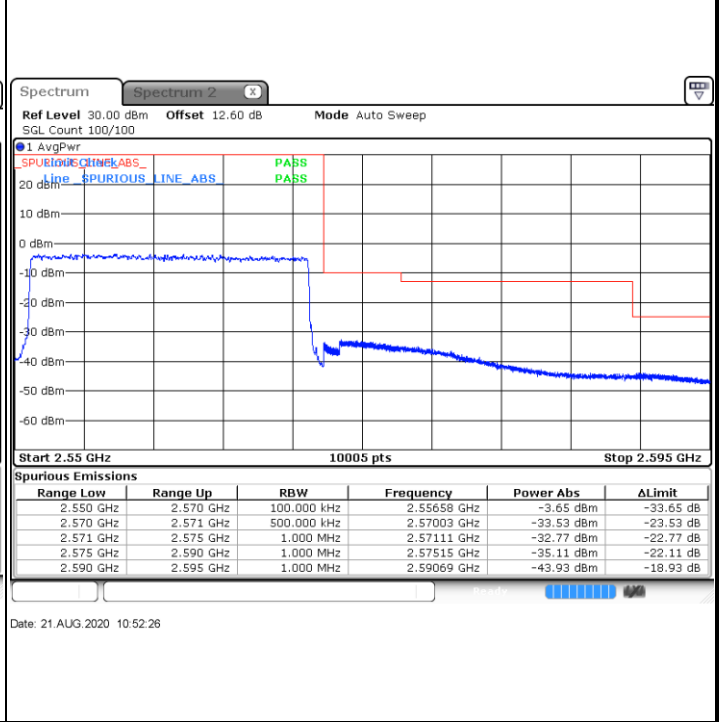

Date: 21 AUG 2020 10:37:23

LTE Band 7 / 20MHz / QPSK

Lowest Band Edge / 1 RB

Highest Band Edge / 1 RB

Date: 21 AUG 2020 10:40:16

Date: 21 AUG 2020 10:50:03

Lowest Band Edge / Full RB

Highest Band Edge / Full RB

Date: 21 AUG 2020 10:42:40

Date: 21 AUG 2020 10:53:38

**LTE Band 7 / 20MHz / 16QAM**

**Lowest Band Edge / 1 RB**

**Highest Band Edge / 1RB**

**Lowest Band Edge / Full RB**

**Highest Band Edge / Full RB**

LTE Band 7 / 20MHz / 64QAM

Lowest Band Edge / 1 RB

Date: 21 AUG 2020 10:56:56

Highest Band Edge / 1 RB

Date: 21 AUG 2020 11:01:49

Lowest Band Edge / Full RB

Date: 21 AUG 2020 10:58:08

Highest Band Edge / Full RB

Date: 21 AUG 2020 11:03:01

# Conducted Spurious Emission

LTE Band 7 / 5MHz

Highest Channel / QPSK

Date: 21 AUG 2020 09:37:42

Highest Channel / 16QAM

Date: 21 AUG 2020 09:38:33

LTE Band 7 / 10MHz

Lowest Channel / QPSK