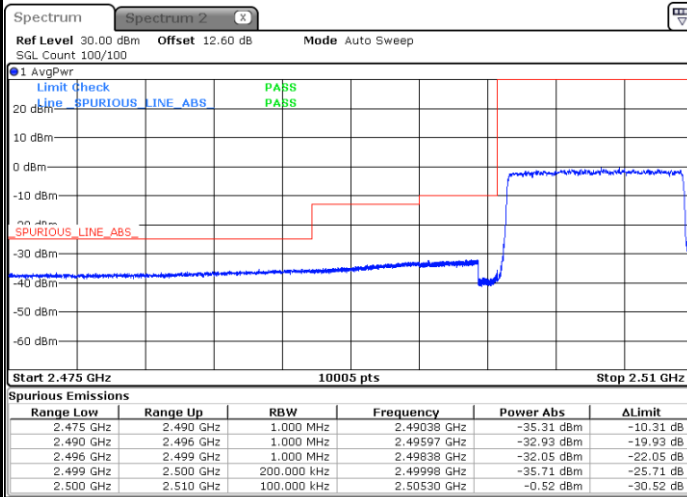

Date: 21 AUG 2020 09:41:21

Highest Band Edge / Full RB

Date: 21 AUG 2020 09:46:13

LTE Band 7 / 10MHz / QPSK

Lowest Band Edge / 1 RB

Date: 21 AUG 2020 09:49:05

Highest Band Edge / 1 RB

Date: 21 AUG 2020 09:58:50

Lowest Band Edge / Full RB

Date: 21 AUG 2020 09:51:28

Highest Band Edge / Full RB

Date: 21 AUG 2020 10:01:13

LTE Band 7 / 10MHz / 16QAM

Lowest Band Edge / 1 RB

Date: 21 AUG 2020 09:50:16

Highest Band Edge / 1 RB

Date: 21 AUG 2020 10:00:01

Lowest Band Edge / Full RB

Date: 21 AUG 2020 09:52:39

Highest Band Edge / Full RB

Date: 21 AUG 2020 10:02:25

LTE Band 7 / 10MHz / 64QAM

Lowest Band Edge / 1 RB

Date: 21 AUG 2020 10:05:42

Highest Band Edge / 1 RB

Date: 21 AUG 2020 10:10:35

Lowest Band Edge / Full RB

Date: 21 AUG 2020 10:06:54

Highest Band Edge / Full RB

Date: 21 AUG 2020 10:11:47

**LTE Band 7 / 15MHz / QPSK**

**Lowest Band Edge / 1 RB**