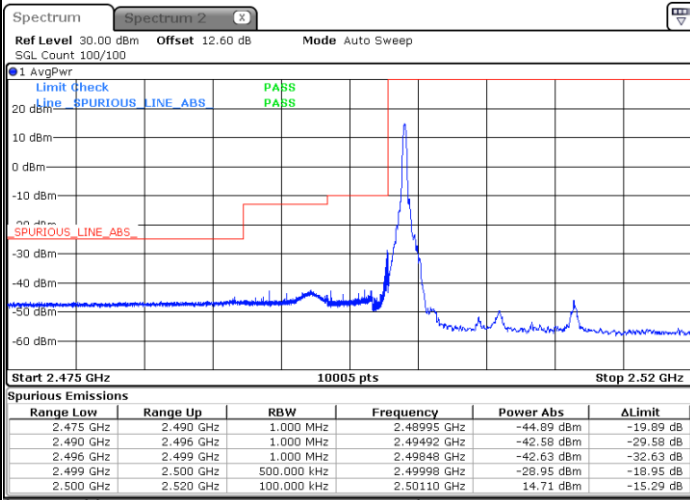

Lowest Band Edge / 1 RB

Date: 21 AUG 2020 10:15:51

Highest Band Edge / 1 RB

Date: 21 AUG 2020 10:25:38

Lowest Band Edge / Full RB

Date: 21 AUG 2020 10:18:15

Highest Band Edge / Full RB

Date: 21 AUG 2020 10:28:01

LTE Band 7 / 15MHz / 64QAM

Lowest Band Edge / 1 RB

Date: 21 AUG 2020 10:31:19

Highest Band Edge / 1 RB

Date: 21 AUG 2020 10:36:12

Lowest Band Edge / Full RB

Date: 21 AUG 2020 10:32:31

Highest Band Edge / Full RB

Date: 21 AUG 2020 10:37:23

LTE Band 7 / 20MHz / QPSK

Lowest Band Edge / 1 RB

Highest Band Edge / 1 RB

Date: 21 AUG 2020 10:40:16

Date: 21 AUG 2020 10:50:03

Lowest Band Edge / Full RB

Highest Band Edge / Full RB

Date: 21 AUG 2020 10:42:40

Date: 21 AUG 2020 10:53:38

**LTE Band 7 / 20MHz / 16QAM**

**Lowest Band Edge / 1 RB**

**Highest Band Edge / 1RB**

**Lowest Band Edge / Full RB**

**Highest Band Edge / Full RB**

LTE Band 7 / 20MHz / 64QAM