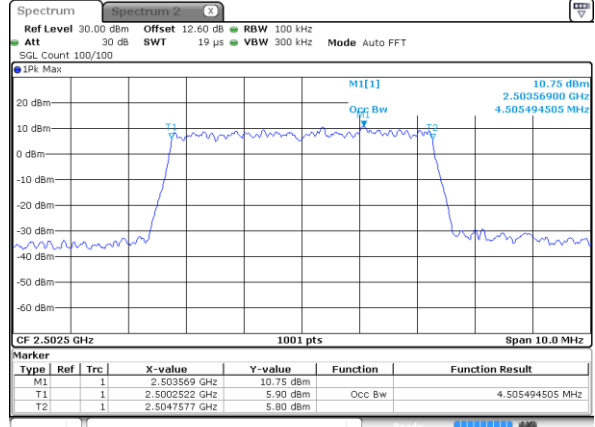

Lowest Channel / 5MHz / 16QAM

Date: 21 AUG 2020 09:21:54