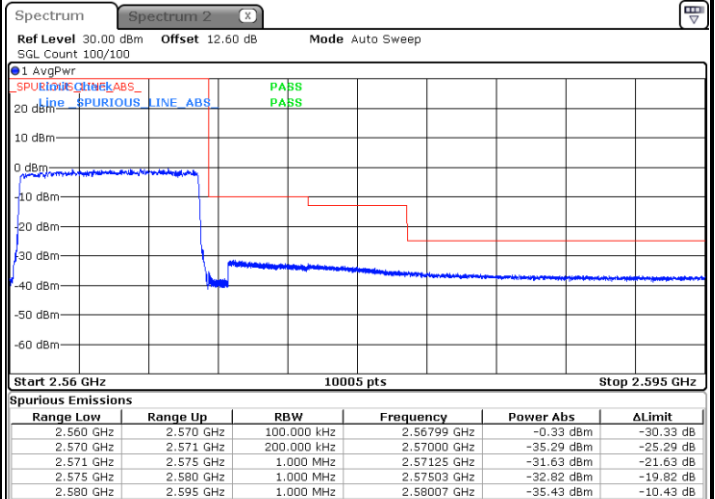

Date: 21 AUG 2020 10:00:01

Lowest Band Edge / Full RB

Date: 21 AUG 2020 09:52:39

Highest Band Edge / Full RB

Date: 21 AUG 2020 10:02:25

LTE Band 7 / 10MHz / 64QAM

Lowest Band Edge / 1 RB

Date: 21 AUG 2020 10:05:42

Highest Band Edge / 1 RB

Date: 21 AUG 2020 10:10:35

Lowest Band Edge / Full RB

Date: 21 AUG 2020 10:06:54

Highest Band Edge / Full RB

Date: 21 AUG 2020 10:11:47

**LTE Band 7 / 15MHz / QPSK**

**Lowest Band Edge / 1 RB**

Date: 21 AUG 2020 10:14:39

**Highest Band Edge / 1 RB**

Date: 21 AUG 2020 10:24:26

**Lowest Band Edge / Full RB**

Date: 21 AUG 2020 10:17:03

**Highest Band Edge / Full RB**

Date: 21 AUG 2020 10:26:49

LTE Band 7 / 15MHz / 16QAM

Lowest Band Edge / 1 RB

Date: 21 AUG 2020 10:15:51

Highest Band Edge / 1 RB

Date: 21 AUG 2020 10:25:38

Lowest Band Edge / Full RB

Date: 21 AUG 2020 10:18:15

Highest Band Edge / Full RB

Date: 21 AUG 2020 10:28:01