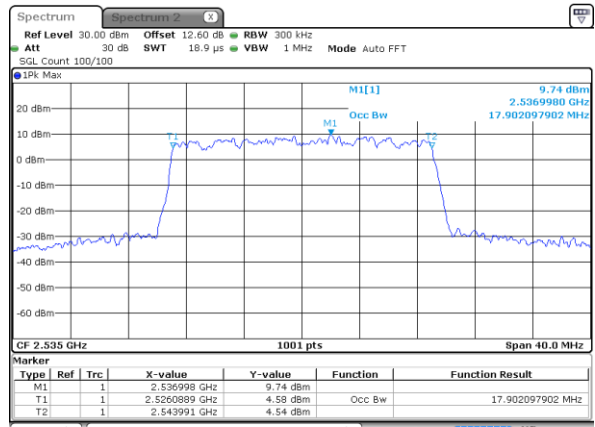

Date: 21 AUG 2020 10:09:11

LTE Band 7

Lowest Channel / 15MHz / 64QAM

Date: 21 AUG 2020 10:29:55

Lowest Channel / 20MHz / 64QAM

Date: 21 AUG 2020 10:55:33

Middle Channel / 15MHz / 64QAM

Date: 21 AUG 2020 10:33:34

Middle Channel / 20MHz / 64QAM

Date: 21 AUG 2020 10:59:12

Highest Channel / 15MHz / 64QAM

Date: 21 AUG 2020 10:34:48

Highest Channel / 20MHz / 64QAM

Date: 21 AUG 2020 11:00:26