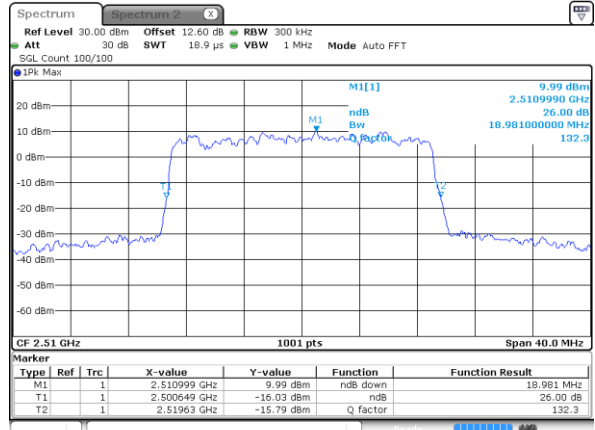

LTE Band 7

Lowest Channel / 20MHz / QPSK

Date: 21 AUG 2020 10:38:52

Lowest Channel / 20MHz / 16QAM

Date: 21 AUG 2020 10:39:05

Middle Channel / 20MHz / QPSK

Date: 21 AUG 2020 10:48:10

Middle Channel / 20MHz / 16QAM

Date: 21 AUG 2020 10:48:22

Highest Channel / 20MHz / QPSK

Date: 21 AUG 2020 10:48:40

Highest Channel / 20MHz / 16QAM

Date: 21 AUG 2020 10:48:52

LTE Band 7

Lowest Channel / 5MHz / 64QAM

Date: 21 AUG 2020 09:38:57