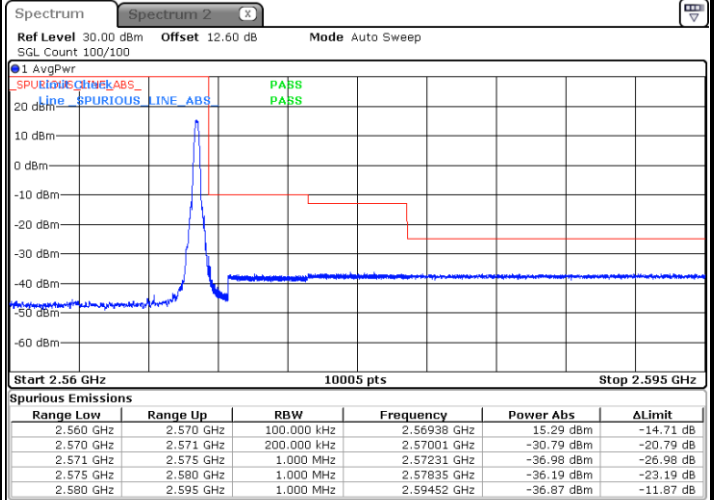

Date: 21 AUG 2020 09:41:21

Highest Band Edge / Full RB

Date: 21 AUG 2020 09:46:13

LTE Band 7 / 10MHz / QPSK

Lowest Band Edge / 1 RB

Date: 21 AUG 2020 09:49:05

Highest Band Edge / 1 RB

Date: 21 AUG 2020 09:58:50

Lowest Band Edge / Full RB

Date: 21 AUG 2020 09:51:28

Highest Band Edge / Full RB

Date: 21 AUG 2020 10:01:13

LTE Band 7 / 10MHz / 16QAM

Lowest Band Edge / 1 RB

Date: 21 AUG 2020 09:50:16

Highest Band Edge / 1 RB

Date: 21 AUG 2020 10:00:01

Lowest Band Edge / Full RB

Date: 21 AUG 2020 09:52:39

Highest Band Edge / Full RB

Date: 21 AUG 2020 10:02:25

LTE Band 7 / 10MHz / 64QAM

Lowest Band Edge / 1 RB

Date: 21 AUG 2020 10:05:42

Highest Band Edge / 1 RB

Date: 21 AUG 2020 10:10:35

Lowest Band Edge / Full RB

Date: 21 AUG 2020 10:06:54

Highest Band Edge / Full RB

Date: 21 AUG 2020 10:11:47

**LTE Band 7 / 15MHz / QPSK**

**Lowest Band Edge / 1 RB**