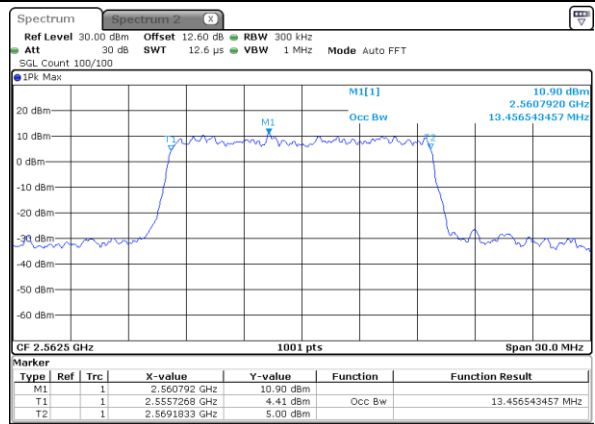

Date: 21 AUG 2020 10:20:09

Middle Channel / 15MHz / 16QAM

Date: 21 AUG 2020 10:20:21

Highest Channel / 15MHz / QPSK

Date: 21 AUG 2020 10:22:38

Highest Channel / 15MHz / 16QAM

Date: 21 AUG 2020 10:22:50

LTE Band 7