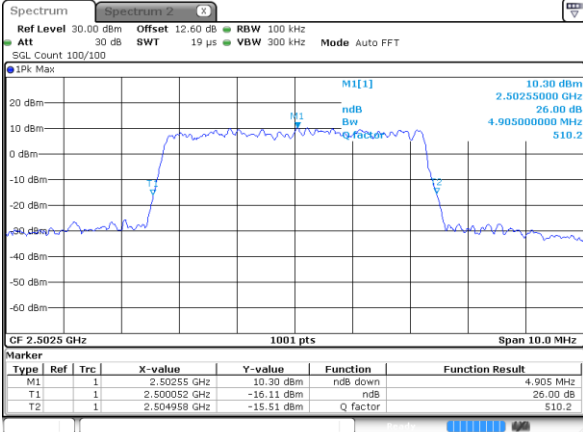

Date: 21 AUG 2020 10:48:22

Highest Channel / 20MHz / QPSK

Date: 21 AUG 2020 10:48:40

Highest Channel / 20MHz / 16QAM

Date: 21 AUG 2020 10:48:52

LTE Band 7

Lowest Channel / 5MHz / 64QAM

Date: 21 AUG 2020 09:38:57