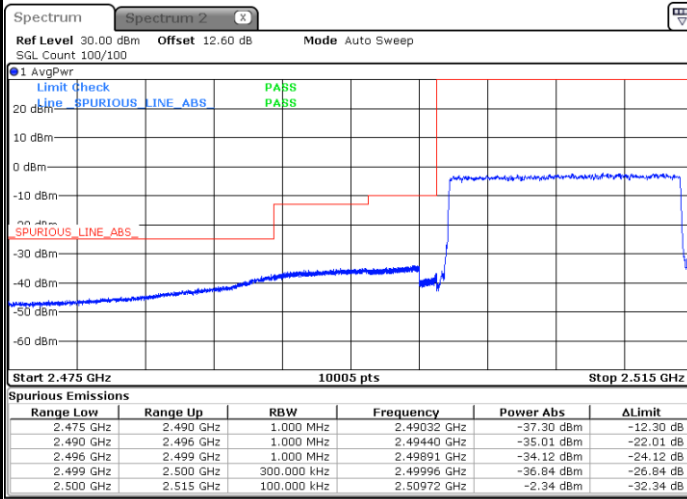

Lowest Band Edge / 1 RB

Date: 21 AUG 2020 10:15:51

Highest Band Edge / 1 RB

Date: 21 AUG 2020 10:25:38

Lowest Band Edge / Full RB

Date: 21 AUG 2020 10:18:15

Highest Band Edge / Full RB

Date: 21 AUG 2020 10:28:01

LTE Band 7 / 15MHz / 64QAM

Lowest Band Edge / 1 RB

Date: 21 AUG 2020 10:31:19

Highest Band Edge / 1 RB

Date: 21 AUG 2020 10:36:12

Lowest Band Edge / Full RB

Date: 21 AUG 2020 10:32:31

Highest Band Edge / Full RB

Date: 21 AUG 2020 10:37:23

LTE Band 7 / 20MHz / QPSK

Lowest Band Edge / 1 RB

Highest Band Edge / 1 RB

Date: 21 AUG 2020 10:40:16

Date: 21 AUG 2020 10:50:03

Lowest Band Edge / Full RB

Highest Band Edge / Full RB

Date: 21 AUG 2020 10:42:40

Date: 21 AUG 2020 10:53:38

**LTE Band 7 / 20MHz / 16QAM**

**Lowest Band Edge / 1 RB**

**Highest Band Edge / 1RB**

**Lowest Band Edge / Full RB**

**Highest Band Edge / Full RB**

LTE Band 7 / 20MHz / 64QAM