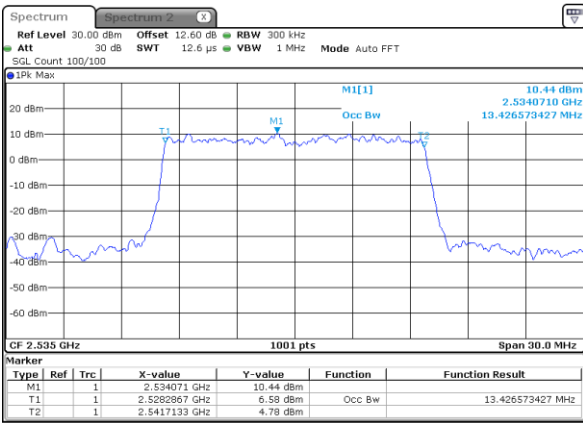

Highest Channel / 10MHz / 16QAM

Date: 21 AUG 2020 09:57:14

LTE Band 7

Lowest Channel / 15MHz / QPSK

Date: 21 AUG 2020 10:12:50

Lowest Channel / 15MHz / 16QAM

Date: 21 AUG 2020 10:13:03

Middle Channel / 15MHz / QPSK

Date: 21 AUG 2020 10:20:09

Middle Channel / 15MHz / 16QAM

Date: 21 AUG 2020 10:20:21

Highest Channel / 15MHz / QPSK

Date: 21 AUG 2020 10:22:38

Highest Channel / 15MHz / 16QAM

Date: 21 AUG 2020 10:22:50

LTE Band 7