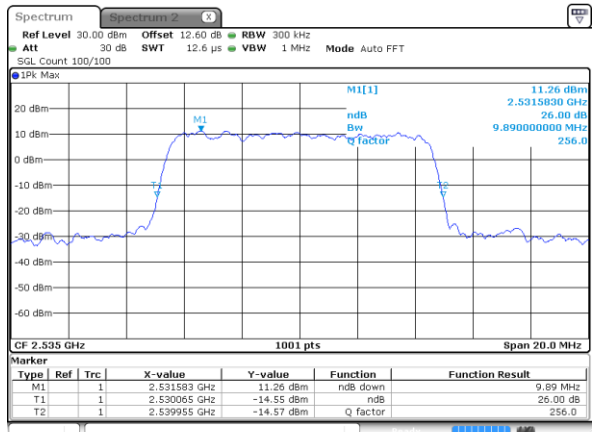

Lowest Channel / 10MHz / 64QAM

Date: 21 AUG 2020 10:04:31

Middle Channel / 5MHz / 64QAM

Date: 21 AUG 2020 09:42:36

Middle Channel / 10MHz / 64QAM

Date: 21 AUG 2020 10:08:09

Highest Channel / 5MHz / 64QAM

Date: 21 AUG 2020 09:43:50

Highest Channel / 10MHz / 64QAM

Date: 21 AUG 2020 10:09:24

LTE Band 7

Lowest Channel / 15MHz / 64QAM

Date: 21 AUG 2020 10:30:08

Lowest Channel / 20MHz / 64QAM

Date: 21 AUG 2020 10:55:45

Middle Channel / 15MHz / 64QAM