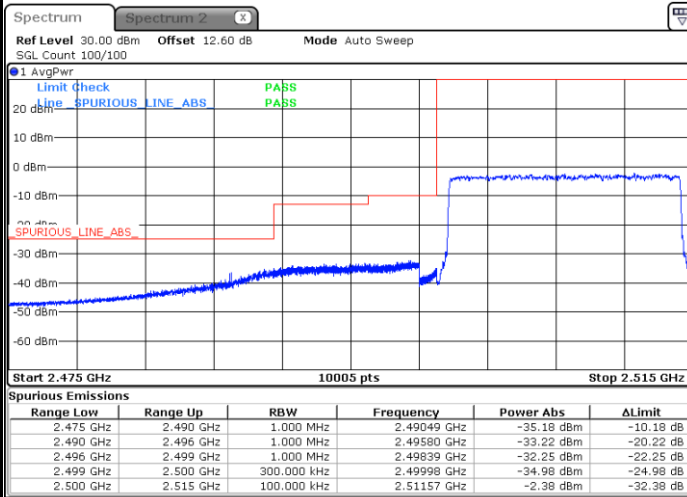

Date: 21 AUG 2020 10:14:39

**Highest Band Edge / 1 RB**

Date: 21 AUG 2020 10:24:26

**Lowest Band Edge / Full RB**

Date: 21 AUG 2020 10:17:03

**Highest Band Edge / Full RB**

Date: 21 AUG 2020 10:26:49

LTE Band 7 / 15MHz / 16QAM

Lowest Band Edge / 1 RB

Date: 21 AUG 2020 10:15:51

Highest Band Edge / 1 RB

Date: 21 AUG 2020 10:25:38

Lowest Band Edge / Full RB

Date: 21 AUG 2020 10:18:15

Highest Band Edge / Full RB

Date: 21 AUG 2020 10:28:01

LTE Band 7 / 15MHz / 64QAM

Lowest Band Edge / 1 RB

Date: 21 AUG 2020 10:31:19

Highest Band Edge / 1 RB

Date: 21 AUG 2020 10:36:12

Lowest Band Edge / Full RB

Date: 21 AUG 2020 10:32:31

Highest Band Edge / Full RB

Date: 21 AUG 2020 10:37:23

LTE Band 7 / 20MHz / QPSK

Lowest Band Edge / 1 RB

Highest Band Edge / 1 RB

Date: 21 AUG 2020 10:40:16

Date: 21 AUG 2020 10:50:03

Lowest Band Edge / Full RB

Highest Band Edge / Full RB