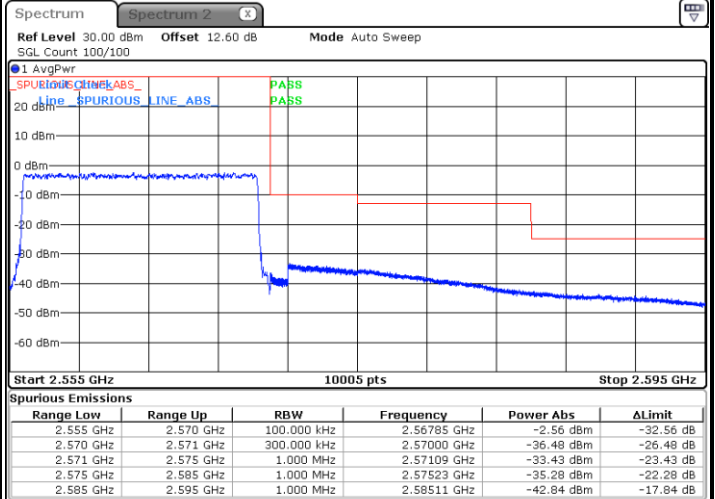

Lowest Band Edge / 1 RB

Date: 21 AUG 2020 10:15:51

Highest Band Edge / 1 RB

Date: 21 AUG 2020 10:25:38

Lowest Band Edge / Full RB

Date: 21 AUG 2020 10:18:15

Highest Band Edge / Full RB

Date: 21 AUG 2020 10:28:01

LTE Band 7 / 15MHz / 64QAM

Lowest Band Edge / 1 RB

Date: 21 AUG 2020 10:31:19

Highest Band Edge / 1 RB

Date: 21 AUG 2020 10:36:12

Lowest Band Edge / Full RB

Date: 21 AUG 2020 10:32:31

Highest Band Edge / Full RB

Date: 21 AUG 2020 10:37:23

LTE Band 7 / 20MHz / QPSK

Lowest Band Edge / 1 RB

Highest Band Edge / 1 RB

Date: 21 AUG 2020 10:40:16

Date: 21 AUG 2020 10:50:03

Lowest Band Edge / Full RB

Highest Band Edge / Full RB

Date: 21 AUG 2020 10:42:40

Date: 21 AUG 2020 10:53:38

**LTE Band 7 / 20MHz / 16QAM**

**Lowest Band Edge / 1 RB**

**Highest Band Edge / 1RB**

**Lowest Band Edge / Full RB**

**Highest Band Edge / Full RB**

LTE Band 7 / 20MHz / 64QAM