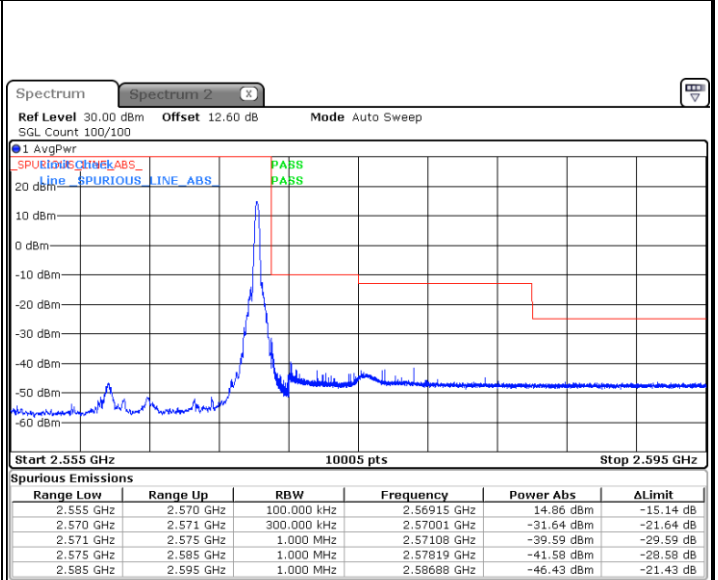

Date: 21 AUG 2020 10:00:01

Lowest Band Edge / Full RB

Date: 21 AUG 2020 09:52:39

Highest Band Edge / Full RB

Date: 21 AUG 2020 10:02:25

LTE Band 7 / 10MHz / 64QAM

Lowest Band Edge / 1 RB

Date: 21 AUG 2020 10:05:42

Highest Band Edge / 1 RB

Date: 21 AUG 2020 10:10:35

Lowest Band Edge / Full RB

Date: 21 AUG 2020 10:06:54

Highest Band Edge / Full RB

Date: 21 AUG 2020 10:11:47

**LTE Band 7 / 15MHz / QPSK**

**Lowest Band Edge / 1 RB**

Date: 21 AUG 2020 10:14:39

**Highest Band Edge / 1 RB**

Date: 21 AUG 2020 10:24:26

**Lowest Band Edge / Full RB**

Date: 21 AUG 2020 10:17:03

**Highest Band Edge / Full RB**

Date: 21 AUG 2020 10:26:49

LTE Band 7 / 15MHz / 16QAM

Lowest Band Edge / 1 RB

Date: 21 AUG 2020 10:15:51

Highest Band Edge / 1 RB

Date: 21 AUG 2020 10:25:38

Lowest Band Edge / Full RB

Date: 21 AUG 2020 10:18:15

Highest Band Edge / Full RB

Date: 21 AUG 2020 10:28:01