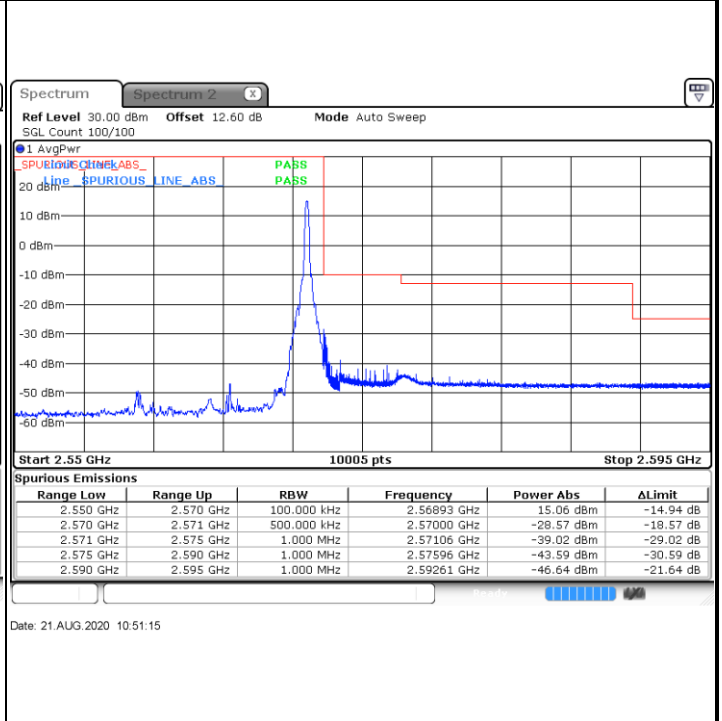

Date: 21 AUG 2020 10:37:23

LTE Band 7 / 20MHz / QPSK

Lowest Band Edge / 1 RB

Highest Band Edge / 1 RB

Date: 21 AUG 2020 10:40:16

Date: 21 AUG 2020 10:50:03

Lowest Band Edge / Full RB

Highest Band Edge / Full RB

Date: 21 AUG 2020 10:42:40

Date: 21 AUG 2020 10:53:38

**LTE Band 7 / 20MHz / 16QAM**

**Lowest Band Edge / 1 RB**

**Highest Band Edge / 1RB**

**Lowest Band Edge / Full RB**

**Highest Band Edge / Full RB**

LTE Band 7 / 20MHz / 64QAM

Lowest Band Edge / 1 RB

Date: 21 AUG 2020 10:56:56

Highest Band Edge / 1 RB

Date: 21 AUG 2020 11:01:49

Lowest Band Edge / Full RB

Date: 21 AUG 2020 10:58:08

Highest Band Edge / Full RB

Date: 21 AUG 2020 11:03:01