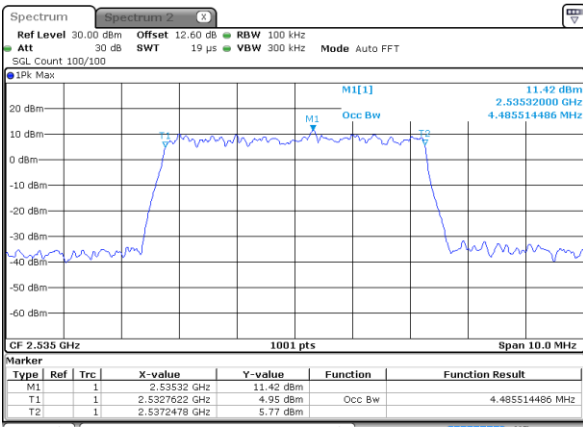

Mode	LTE Band 7 : 99%OBW(MHz)											
BW	1.4MHz		3MHz		5MHz		10MHz		15MHz		20MHz	
Mod.	QPSK	16QAM	QPSK	16QAM	QPSK	16QAM	QPSK	16QAM	QPSK	16QAM	QPSK	16QAM
Lowest CH	-	-	-	-	4.52	4.51	9.01	8.97	13.43	13.52	17.94	17.86
Middle CH	-	-	-	-	4.49	4.50	9.01	9.03	13.43	13.49	17.90	17.90
Highest CH	-	-	-	-	4.50	4.50	9.01	8.97	13.46	13.46	17.98	17.90
Mode	LTE Band 7 : 99%OBW(MHz)											
BW	1.4MHz		3MHz		5MHz		10MHz		15MHz		20MHz	
Mod.	64QAM		64QAM		64QAM		64QAM		64QAM		64QAM	
Lowest CH	-	-	-	-	4.50	-	9.05	-	13.40	-	17.90	-
Middle CH	-	-	-	-	4.52	-	9.01	-	13.40	-	17.90	-
Highest CH	-	-	-	-	4.49	-	9.03	-	13.43	-	17.86	-

LTE Band 7

Lowest Channel / 5MHz / QPSK

Date: 21 AUG 2020 09:21:41

Lowest Channel / 5MHz / 16QAM

Date: 21 AUG 2020 09:21:54

Middle Channel / 5MHz / QPSK

Date: 21 AUG 2020 09:29:00

Middle Channel / 5MHz / 16QAM

Date: 21 AUG 2020 09:29:11

Highest Channel / 5MHz / QPSK

Date: 21 AUG 2020 09:31:28

Highest Channel / 5MHz / 16QAM

Date: 21 AUG 2020 09:31:40

LTE Band 7

Lowest Channel / 10MHz / QPSK

Date: 21 AUG 2020 09:47:17