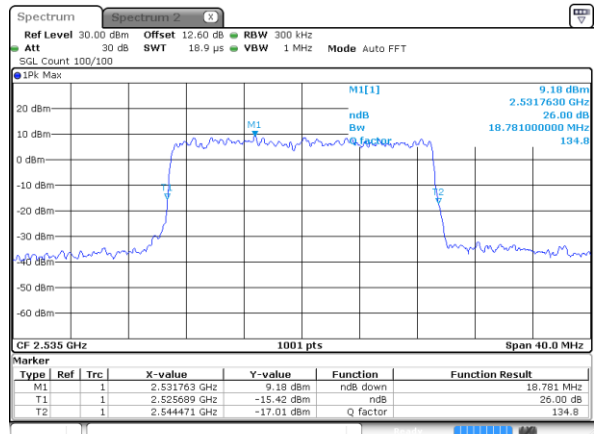

LTE Band 7

Lowest Channel / 20MHz / QPSK

Date: 21 AUG 2020 10:38:52

Lowest Channel / 20MHz / 16QAM

Date: 21 AUG 2020 10:39:05

Middle Channel / 20MHz / QPSK

Date: 21 AUG 2020 10:48:10

Middle Channel / 20MHz / 16QAM

Date: 21 AUG 2020 10:48:22

Highest Channel / 20MHz / QPSK

Date: 21 AUG 2020 10:48:40

Highest Channel / 20MHz / 16QAM

Date: 21 AUG 2020 10:48:52

LTE Band 7

Lowest Channel / 5MHz / 64QAM

Date: 21 AUG 2020 09:38:57