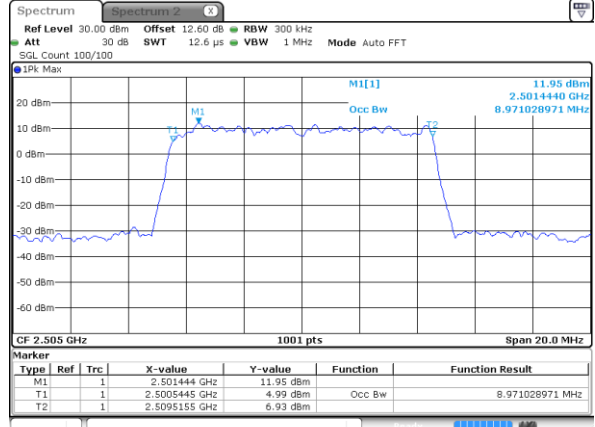

Lowest Channel / 10MHz / 16QAM

Date: 21 AUG 2020 09:47:29