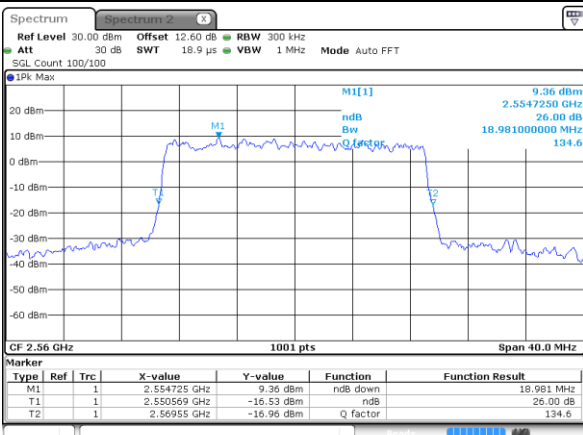

Highest Channel / 20MHz / QPSK

Date: 21 AUG 2020 10:48:40