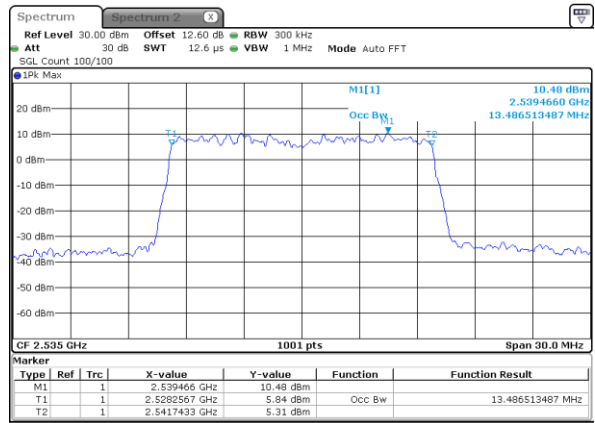

Highest Channel / 10MHz / 16QAM

Date: 21 AUG 2020 09:57:14

LTE Band 7

Lowest Channel / 15MHz / QPSK

Date: 21 AUG 2020 10:12:50

Lowest Channel / 15MHz / 16QAM

Date: 21 AUG 2020 10:13:03

Middle Channel / 15MHz / QPSK

Date: 21 AUG 2020 10:20:09

Middle Channel / 15MHz / 16QAM

Date: 21 AUG 2020 10:20:21

Highest Channel / 15MHz / QPSK

Date: 21 AUG 2020 10:22:38

Highest Channel / 15MHz / 16QAM

Date: 21 AUG 2020 10:22:50

LTE Band 7