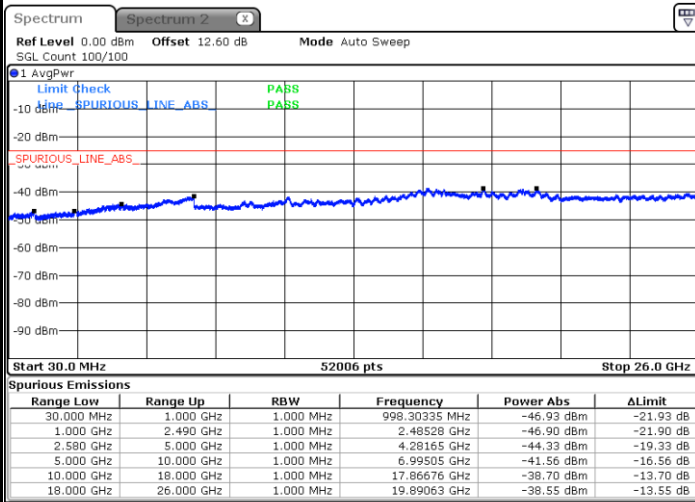

Date: 21 AUG 2020 10:42:40

Date: 21 AUG 2020 10:53:38

**LTE Band 7 / 20MHz / 16QAM**

**Lowest Band Edge / 1 RB**

**Highest Band Edge / 1RB**

**Lowest Band Edge / Full RB**

**Highest Band Edge / Full RB**

LTE Band 7 / 20MHz / 64QAM

Lowest Band Edge / 1 RB

Date: 21 AUG 2020 10:56:56

Highest Band Edge / 1 RB

Date: 21 AUG 2020 11:01:49

Lowest Band Edge / Full RB

Date: 21 AUG 2020 10:58:08

Highest Band Edge / Full RB

Date: 21 AUG 2020 11:03:01

# Conducted Spurious Emission

LTE Band 7 / 5MHz

Highest Channel / QPSK

Date: 21 AUG 2020 09:37:42

Highest Channel / 16QAM

Date: 21 AUG 2020 09:38:33

LTE Band 7 / 10MHz

Lowest Channel / QPSK