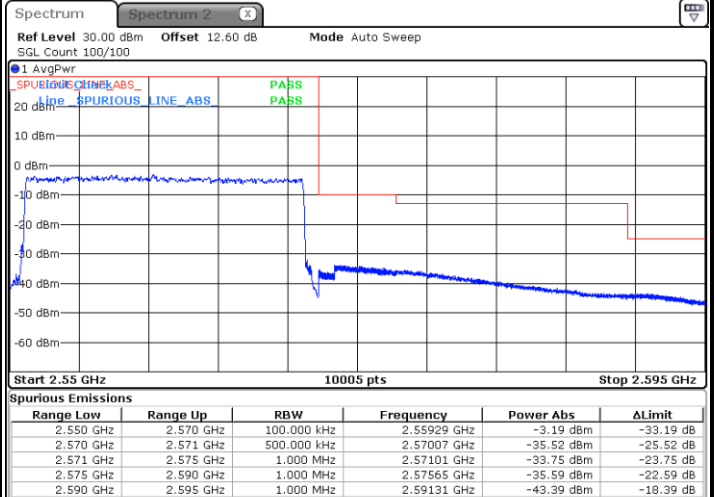

Date: 21 AUG 2020 10:37:23

LTE Band 7 / 20MHz / QPSK

Lowest Band Edge / 1 RB

Highest Band Edge / 1 RB

Date: 21 AUG 2020 10:40:16

Date: 21 AUG 2020 10:50:03

Lowest Band Edge / Full RB

Highest Band Edge / Full RB

Date: 21 AUG 2020 10:42:40

Date: 21 AUG 2020 10:53:38

**LTE Band 7 / 20MHz / 16QAM**

**Lowest Band Edge / 1 RB**

**Highest Band Edge / 1RB**

**Lowest Band Edge / Full RB**

**Highest Band Edge / Full RB**

LTE Band 7 / 20MHz / 64QAM

Lowest Band Edge / 1 RB

Date: 21 AUG 2020 10:56:56

Highest Band Edge / 1 RB

Date: 21 AUG 2020 11:01:49

Lowest Band Edge / Full RB

Date: 21 AUG 2020 10:58:08

Highest Band Edge / Full RB

Date: 21 AUG 2020 11:03:01

# Conducted Spurious Emission

LTE Band 7 / 5MHz

Highest Channel / QPSK

Date: 21 AUG 2020 09:37:42

Highest Channel / 16QAM

Date: 21 AUG 2020 09:38:33

LTE Band 7 / 10MHz

Lowest Channel / QPSK