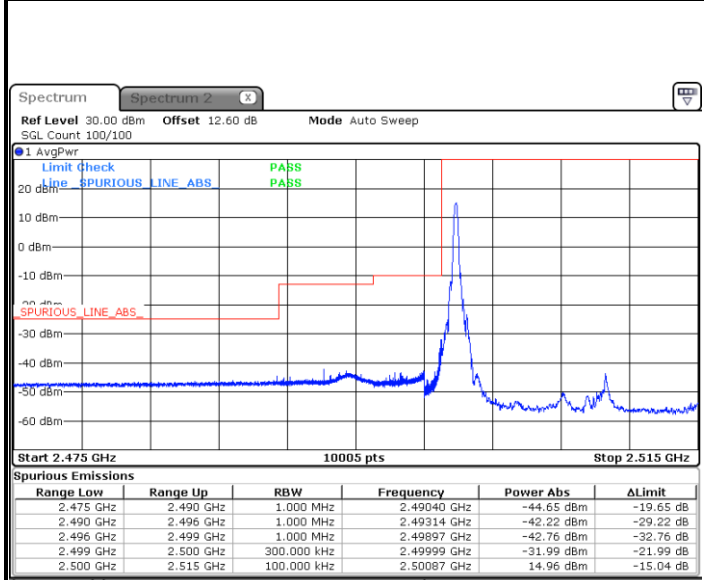

Date: 21 AUG 2020 10:00:01

Lowest Band Edge / Full RB

Date: 21 AUG 2020 09:52:39

Highest Band Edge / Full RB

Date: 21 AUG 2020 10:02:25

LTE Band 7 / 10MHz / 64QAM

Lowest Band Edge / 1 RB

Date: 21 AUG 2020 10:05:42

Highest Band Edge / 1 RB

Date: 21 AUG 2020 10:10:35

Lowest Band Edge / Full RB

Date: 21 AUG 2020 10:06:54

Highest Band Edge / Full RB

Date: 21 AUG 2020 10:11:47

**LTE Band 7 / 15MHz / QPSK**

**Lowest Band Edge / 1 RB**

Date: 21 AUG 2020 10:14:39

**Highest Band Edge / 1 RB**

Date: 21 AUG 2020 10:24:26

**Lowest Band Edge / Full RB**

Date: 21 AUG 2020 10:17:03

**Highest Band Edge / Full RB**

Date: 21 AUG 2020 10:26:49

LTE Band 7 / 15MHz / 16QAM

Lowest Band Edge / 1 RB

Date: 21 AUG 2020 10:15:51

Highest Band Edge / 1 RB

Date: 21 AUG 2020 10:25:38

Lowest Band Edge / Full RB

Date: 21 AUG 2020 10:18:15

Highest Band Edge / Full RB

Date: 21 AUG 2020 10:28:01