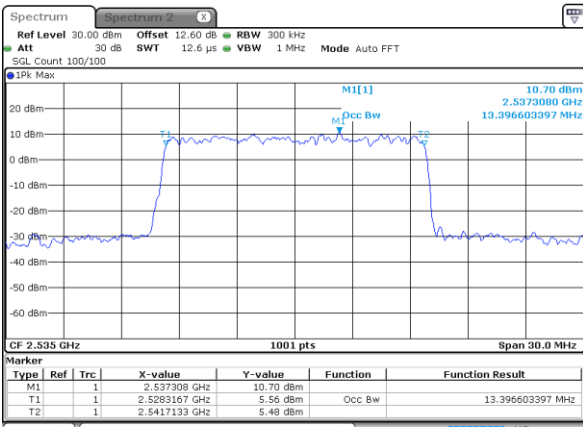

Date: 21 AUG 2020 10:09:11

LTE Band 7

Lowest Channel / 15MHz / 64QAM

Date: 21 AUG 2020 10:29:55

Lowest Channel / 20MHz / 64QAM

Date: 21 AUG 2020 10:55:33

Middle Channel / 15MHz / 64QAM

Date: 21 AUG 2020 10:33:34

Middle Channel / 20MHz / 64QAM

Date: 21 AUG 2020 10:59:12

Highest Channel / 15MHz / 64QAM

Date: 21 AUG 2020 10:34:48

Highest Channel / 20MHz / 64QAM

Date: 21 AUG 2020 11:00:26