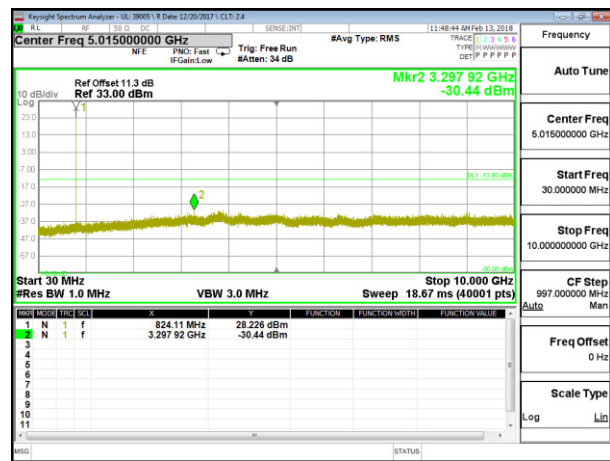

LTE B4 20MHz QPSK Low Channel RB1-0

LTE B4 20MHz 16QAM Low Channel RB1-0

LTE B4 20MHz QPSK Middle Channel RB1-0

LTE B4 20MHz 16QAM Middle Channel RB1-0

LTE B4 20MHz QPSK High Channel RB1-0

LTE B4 20MHz 16QAM High Channel RB1-0

8.3.5. LTE BAND 5

LTE B5 1.4MHz QPSK Low Channel RB1-0

LTE B5 1.4MHz 16QAM Low Channel RB1-0

LTE B5 1.4MHz QPSK Middle Channel RB1-0

LTE B5 1.4MHz 16QAM Middle Channel RB1-0

LTE B5 1.4MHz QPSK High Channel RB1-0

LTE B5 1.4MHz 16QAM High Channel RB1-0

LTE B5 3MHz QPSK Low Channel RB1-0

LTE B5 3MHz 16QAM Low Channel RB1-0

LTE B5 3MHz QPSK Middle Channel RB1-0

LTE B5 3MHz 16QAM Middle Channel RB1-0

LTE B5 3MHz QPSK High Channel RB1-0