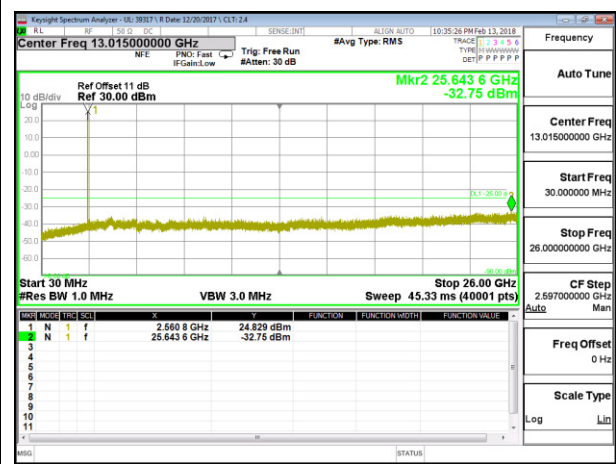

LTE B5 10MHz 16QAM High Channel RB1-0

8.3.6. LTE BAND 7

LTE B7 5MHz QPSK Low Channel RB1-0

LTE B7 5MHz 16QAM Low Channel RB1-0

LTE B7 5MHz QPSK Middle Channel RB1-0

LTE B7 5MHz 16QAM Middle Channel RB1-0

LTE B7 5MHz QPSK High Channel RB1-0

LTE B7 5MHz 16QAM High Channel RB1-0

LTE B7 10MHz QPSK Low Channel RB1-0

LTE B7 10MHz 16QAM Low Channel RB1-0

LTE B7 10MHz QPSK Middle Channel RB1-0

LTE B7 10MHz 16QAM Middle Channel RB1-0

LTE B7 10MHz QPSK High Channel RB1-0

LTE B7 10MHz 16QAM High Channel RB1-0

LTE B7 15MHz QPSK Low Channel RB1-0

LTE B7 15MHz 16QAM Low Channel RB1-0

LTE B7 15MHz QPSK Middle Channel RB1-0

LTE B7 15MHz 16QAM Middle Channel RB1-0

LTE B7 15MHz QPSK High Channel RB1-0