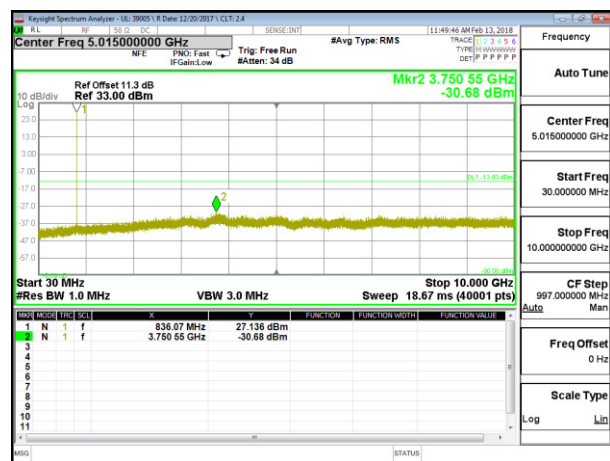

LTE B4 20MHz QPSK Low Channel RB1-0

LTE B4 20MHz 16QAM Low Channel RB1-0

LTE B4 20MHz QPSK Middle Channel RB1-0

LTE B4 20MHz 16QAM Middle Channel RB1-0

LTE B4 20MHz QPSK High Channel RB1-0

LTE B4 20MHz 16QAM High Channel RB1-0

8.3.5. LTE BAND 5

LTE B5 1.4MHz QPSK Low Channel RB1-0

LTE B5 1.4MHz 16QAM Low Channel RB1-0

LTE B5 1.4MHz QPSK Middle Channel RB1-0

LTE B5 1.4MHz 16QAM Middle Channel RB1-0

LTE B5 1.4MHz QPSK High Channel RB1-0

LTE B5 1.4MHz 16QAM High Channel RB1-0

LTE B5 3MHz QPSK Low Channel RB1-0

LTE B5 3MHz 16QAM Low Channel RB1-0

LTE B5 3MHz QPSK Middle Channel RB1-0

LTE B5 3MHz 16QAM Middle Channel RB1-0

LTE B5 3MHz QPSK High Channel RB1-0

LTE B5 3MHz 16QAM High Channel RB1-0

LTE B5 5MHz QPSK Low Channel RB1-0

LTE B5 5MHz 16QAM Low Channel RB1-0

LTE B5 5MHz QPSK Middle Channel RB1-0

LTE B5 5MHz 16QAM Middle Channel RB1-0

LTE B5 5MHz QPSK High Channel RB1-0