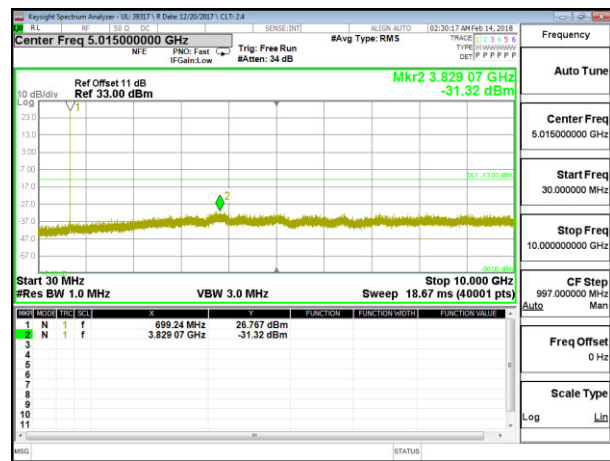

LTE B7 15MHz 16QAM High Channel RB1-0

LTE B7 20MHz QPSK Low Channel RB1-0

LTE B7 20MHz 16QAM Low Channel RB1-0

LTE B7 20MHz QPSK Middle Channel RB1-0

LTE B7 20MHz 16QAM Middle Channel RB1-0

LTE B7 20MHz QPSK High Channel RB1-0

LTE B7 20MHz 16QAM High Channel RB1-0

8.3.7. LTE BAND 12

LTE B12 1.4MHz QPSK Low Channel RB1-0

LTE B12 1.4MHz 16QAM Low Channel RB1-0

LTE B12 1.4MHz QPSK Middle Channel RB1-0

LTE B12 1.4MHz 16QAM Middle Channel RB1-0