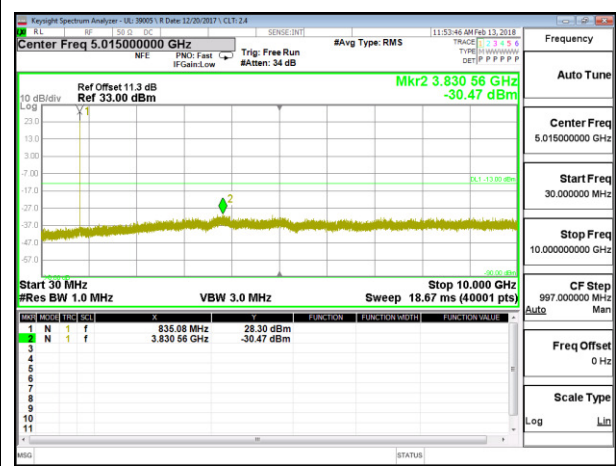

8.3.5. LTE BAND 5

LTE B5 1.4MHz QPSK Low Channel RB1-0

LTE B5 1.4MHz 16QAM Low Channel RB1-0

LTE B5 1.4MHz QPSK Middle Channel RB1-0

LTE B5 1.4MHz 16QAM Middle Channel RB1-0

LTE B5 1.4MHz QPSK High Channel RB1-0

LTE B5 1.4MHz 16QAM High Channel RB1-0

LTE B5 3MHz QPSK Low Channel RB1-0

LTE B5 3MHz 16QAM Low Channel RB1-0

LTE B5 3MHz QPSK Middle Channel RB1-0

LTE B5 3MHz 16QAM Middle Channel RB1-0

LTE B5 3MHz QPSK High Channel RB1-0

LTE B5 3MHz 16QAM High Channel RB1-0

LTE B5 5MHz QPSK Low Channel RB1-0

LTE B5 5MHz 16QAM Low Channel RB1-0

LTE B5 5MHz QPSK Middle Channel RB1-0

LTE B5 5MHz 16QAM Middle Channel RB1-0

LTE B5 5MHz QPSK High Channel RB1-0

LTE B5 5MHz 16QAM High Channel RB1-0

LTE B5 10MHz QPSK Low Channel RB1-0

LTE B5 10MHz 16QAM Low Channel RB1-0

LTE B5 10MHz QPSK Middle Channel RB1-0

LTE B5 10MHz 16QAM Middle Channel RB1-0

LTE B5 10MHz QPSK High Channel RB1-0