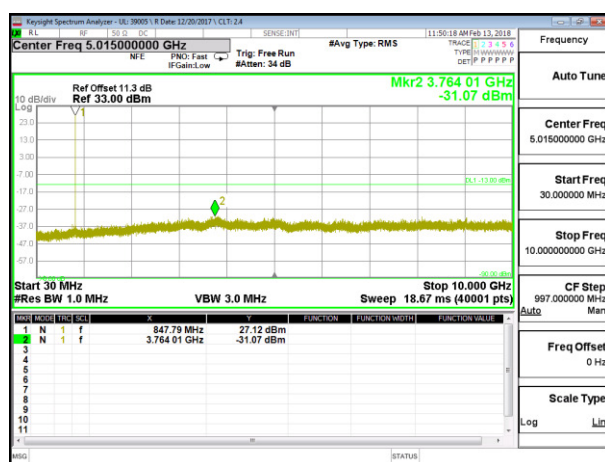

LTE B4 20MHz QPSK Low Channel RB1-0

LTE B4 20MHz 16QAM Low Channel RB1-0

LTE B4 20MHz QPSK Middle Channel RB1-0

LTE B4 20MHz 16QAM Middle Channel RB1-0

LTE B4 20MHz QPSK High Channel RB1-0

LTE B4 20MHz 16QAM High Channel RB1-0

8.3.5. LTE BAND 5

LTE B5 1.4MHz QPSK Low Channel RB1-0

LTE B5 1.4MHz 16QAM Low Channel RB1-0

LTE B5 1.4MHz QPSK Middle Channel RB1-0

LTE B5 1.4MHz 16QAM Middle Channel RB1-0

LTE B5 1.4MHz QPSK High Channel RB1-0

LTE B5 1.4MHz 16QAM High Channel RB1-0

LTE B5 3MHz QPSK Low Channel RB1-0

LTE B5 3MHz 16QAM Low Channel RB1-0

LTE B5 3MHz QPSK Middle Channel RB1-0

LTE B5 3MHz 16QAM Middle Channel RB1-0

LTE B5 3MHz QPSK High Channel RB1-0

LTE B5 3MHz 16QAM High Channel RB1-0

LTE B5 5MHz QPSK Low Channel RB1-0

LTE B5 5MHz 16QAM Low Channel RB1-0

LTE B5 5MHz QPSK Middle Channel RB1-0

LTE B5 5MHz 16QAM Middle Channel RB1-0

LTE B5 5MHz QPSK High Channel RB1-0