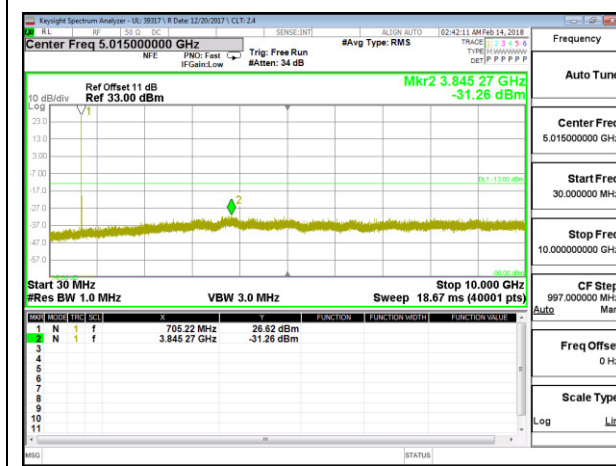

LTE B12 1.4MHz QPSK High Channel RB1-0

LTE B12 1.4MHz 16QAM High Channel RB1-0

LTE B12 3MHz QPSK Low Channel RB1-0

LTE B12 3MHz 16QAM Low Channel RB1-0

LTE B12 3MHz QPSK Middle Channel RB1-0

LTE B12 3MHz 16QAM Middle Channel RB1-0

LTE B12 3MHz QPSK High Channel RB1-0

LTE B12 3MHz 16QAM High Channel RB1-0

LTE B12 5MHz QPSK Low Channel RB1-0

LTE B12 5MHz 16QAM Low Channel RB1-0

LTE B12 5MHz QPSK Middle Channel RB1-0

LTE B12 5MHz 16QAM Middle Channel RB1-0

LTE B12 5MHz QPSK High Channel RB1-0

LTE B12 5MHz 16QAM High Channel RB1-0