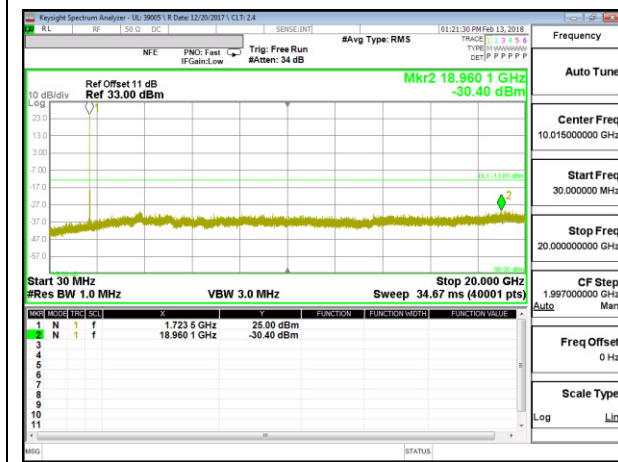

LTE B4 20MHz QPSK Low Channel RB1-0

LTE B4 20MHz 16QAM Low Channel RB1-0

LTE B4 20MHz QPSK Middle Channel RB1-0

LTE B4 20MHz 16QAM Middle Channel RB1-0

LTE B4 20MHz QPSK High Channel RB1-0

LTE B4 20MHz 16QAM High Channel RB1-0

8.3.5. LTE BAND 5

LTE B5 1.4MHz QPSK Low Channel RB1-0

LTE B5 1.4MHz 16QAM Low Channel RB1-0

LTE B5 1.4MHz QPSK Middle Channel RB1-0

LTE B5 1.4MHz 16QAM Middle Channel RB1-0

LTE B5 1.4MHz QPSK High Channel RB1-0

LTE B5 1.4MHz 16QAM High Channel RB1-0

LTE B5 3MHz QPSK Low Channel RB1-0

LTE B5 3MHz 16QAM Low Channel RB1-0

LTE B5 3MHz QPSK Middle Channel RB1-0

LTE B5 3MHz 16QAM Middle Channel RB1-0

LTE B5 3MHz QPSK High Channel RB1-0