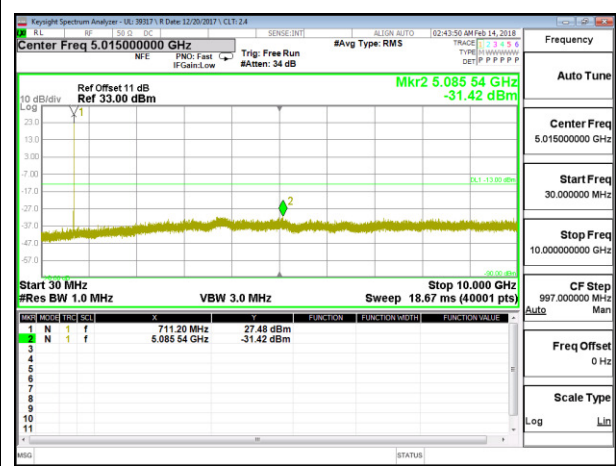

LTE B12 1.4MHz QPSK High Channel RB1-0

LTE B12 1.4MHz 16QAM High Channel RB1-0

LTE B12 3MHz QPSK Low Channel RB1-0

LTE B12 3MHz 16QAM Low Channel RB1-0

LTE B12 3MHz QPSK Middle Channel RB1-0

LTE B12 3MHz 16QAM Middle Channel RB1-0

LTE B12 3MHz QPSK High Channel RB1-0

LTE B12 3MHz 16QAM High Channel RB1-0

LTE B12 5MHz QPSK Low Channel RB1-0

LTE B12 5MHz 16QAM Low Channel RB1-0

LTE B12 5MHz QPSK Middle Channel RB1-0

LTE B12 5MHz 16QAM Middle Channel RB1-0

LTE B12 5MHz QPSK High Channel RB1-0

LTE B12 5MHz 16QAM High Channel RB1-0