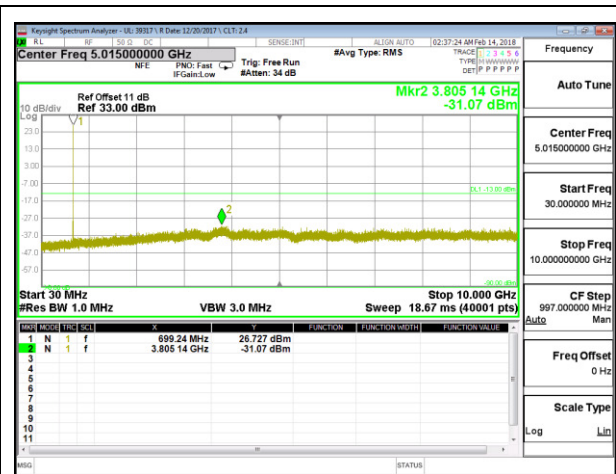

LTE B7 15MHz 16QAM High Channel RB1-0

LTE B7 20MHz QPSK Low Channel RB1-0

LTE B7 20MHz 16QAM Low Channel RB1-0

LTE B7 20MHz QPSK Middle Channel RB1-0

LTE B7 20MHz 16QAM Middle Channel RB1-0

LTE B7 20MHz QPSK High Channel RB1-0

LTE B7 20MHz 16QAM High Channel RB1-0

8.3.7. LTE BAND 12

LTE B12 1.4MHz QPSK Low Channel RB1-0

LTE B12 1.4MHz 16QAM Low Channel RB1-0

LTE B12 1.4MHz QPSK Middle Channel RB1-0

LTE B12 1.4MHz 16QAM Middle Channel RB1-0

LTE B12 1.4MHz QPSK High Channel RB1-0

LTE B12 1.4MHz 16QAM High Channel RB1-0

LTE B12 3MHz QPSK Low Channel RB1-0

LTE B12 3MHz 16QAM Low Channel RB1-0

LTE B12 3MHz QPSK Middle Channel RB1-0

LTE B12 3MHz 16QAM Middle Channel RB1-0