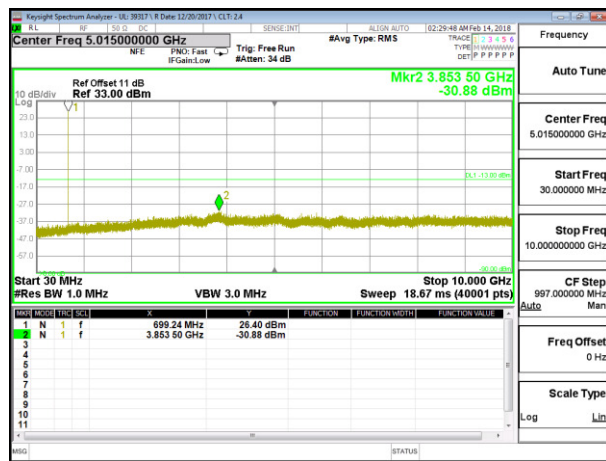

LTE B7 10MHz 16QAM High Channel RB1-0

LTE B7 15MHz QPSK Low Channel RB1-0

LTE B7 15MHz 16QAM Low Channel RB1-0

LTE B7 15MHz QPSK Middle Channel RB1-0

LTE B7 15MHz 16QAM Middle Channel RB1-0

LTE B7 15MHz QPSK High Channel RB1-0

LTE B7 15MHz 16QAM High Channel RB1-0

LTE B7 20MHz QPSK Low Channel RB1-0

LTE B7 20MHz 16QAM Low Channel RB1-0

LTE B7 20MHz QPSK Middle Channel RB1-0

LTE B7 20MHz 16QAM Middle Channel RB1-0

LTE B7 20MHz QPSK High Channel RB1-0

LTE B7 20MHz 16QAM High Channel RB1-0

8.3.7. LTE BAND 12

LTE B12 1.4MHz QPSK Low Channel RB1-0

LTE B12 1.4MHz 16QAM Low Channel RB1-0

LTE B12 1.4MHz QPSK Middle Channel RB1-0

LTE B12 1.4MHz 16QAM Middle Channel RB1-0