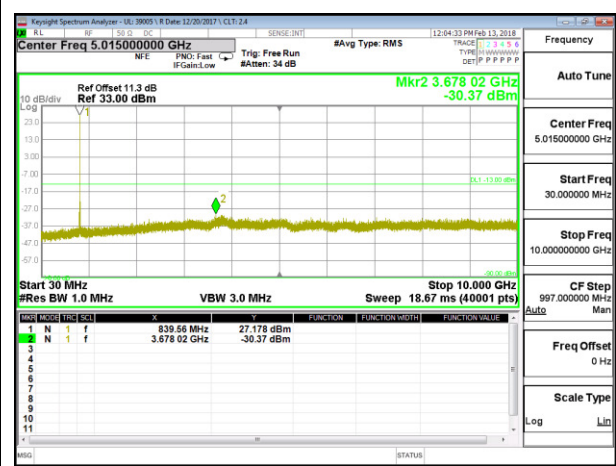

LTE B5 3MHz 16QAM High Channel RB1-0

LTE B5 5MHz QPSK Low Channel RB1-0

LTE B5 5MHz 16QAM Low Channel RB1-0

LTE B5 5MHz QPSK Middle Channel RB1-0

LTE B5 5MHz 16QAM Middle Channel RB1-0

LTE B5 5MHz QPSK High Channel RB1-0

LTE B5 5MHz 16QAM High Channel RB1-0

LTE B5 10MHz QPSK Low Channel RB1-0

LTE B5 10MHz 16QAM Low Channel RB1-0

LTE B5 10MHz QPSK Middle Channel RB1-0

LTE B5 10MHz 16QAM Middle Channel RB1-0

LTE B5 10MHz QPSK High Channel RB1-0

LTE B5 10MHz 16QAM High Channel RB1-0

8.3.6. LTE BAND 7

LTE B7 5MHz QPSK Low Channel RB1-0

LTE B7 5MHz 16QAM Low Channel RB1-0

LTE B7 5MHz QPSK Middle Channel RB1-0

LTE B7 5MHz 16QAM Middle Channel RB1-0

LTE B7 5MHz QPSK High Channel RB1-0