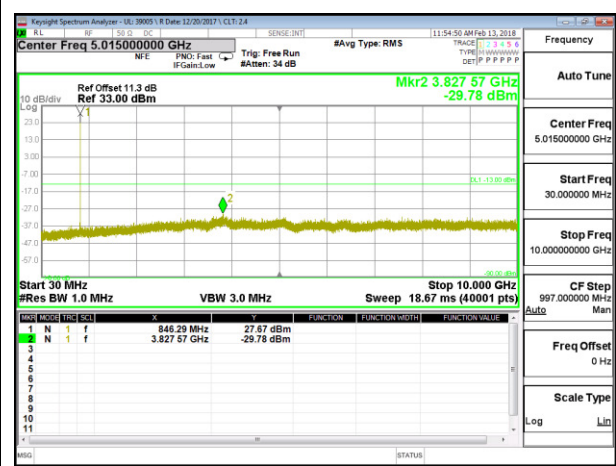

8.3.5. LTE BAND 5

LTE B5 1.4MHz QPSK Low Channel RB1-0

LTE B5 1.4MHz 16QAM Low Channel RB1-0

LTE B5 1.4MHz QPSK Middle Channel RB1-0

LTE B5 1.4MHz 16QAM Middle Channel RB1-0

LTE B5 1.4MHz QPSK High Channel RB1-0

LTE B5 1.4MHz 16QAM High Channel RB1-0

LTE B5 3MHz QPSK Low Channel RB1-0

LTE B5 3MHz 16QAM Low Channel RB1-0

LTE B5 3MHz QPSK Middle Channel RB1-0

LTE B5 3MHz 16QAM Middle Channel RB1-0

LTE B5 3MHz QPSK High Channel RB1-0

LTE B5 3MHz 16QAM High Channel RB1-0

LTE B5 5MHz QPSK Low Channel RB1-0

LTE B5 5MHz 16QAM Low Channel RB1-0

LTE B5 5MHz QPSK Middle Channel RB1-0

LTE B5 5MHz 16QAM Middle Channel RB1-0

LTE B5 5MHz QPSK High Channel RB1-0

LTE B5 5MHz 16QAM High Channel RB1-0

LTE B5 10MHz QPSK Low Channel RB1-0

LTE B5 10MHz 16QAM Low Channel RB1-0

LTE B5 10MHz QPSK Middle Channel RB1-0

LTE B5 10MHz 16QAM Middle Channel RB1-0

LTE B5 10MHz QPSK High Channel RB1-0