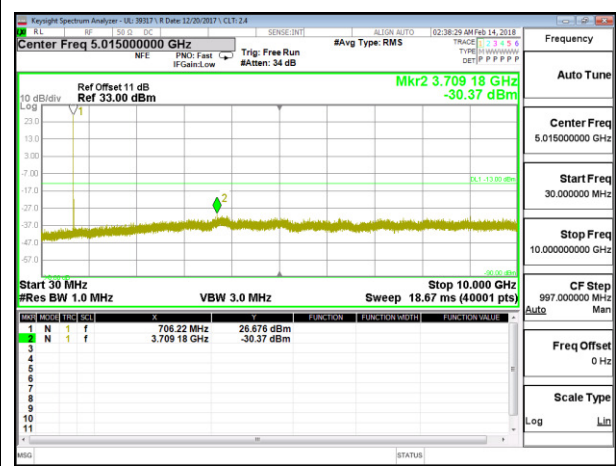

LTE B12 1.4MHz QPSK High Channel RB1-0

LTE B12 1.4MHz 16QAM High Channel RB1-0

LTE B12 3MHz QPSK Low Channel RB1-0

LTE B12 3MHz 16QAM Low Channel RB1-0

LTE B12 3MHz QPSK Middle Channel RB1-0

LTE B12 3MHz 16QAM Middle Channel RB1-0

LTE B12 3MHz QPSK High Channel RB1-0

LTE B12 3MHz 16QAM High Channel RB1-0

LTE B12 5MHz QPSK Low Channel RB1-0

LTE B12 5MHz 16QAM Low Channel RB1-0

LTE B12 5MHz QPSK Middle Channel RB1-0

LTE B12 5MHz 16QAM Middle Channel RB1-0