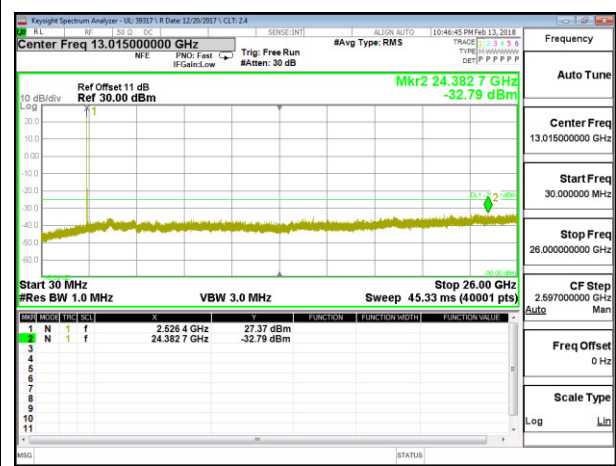

LTE B7 15MHz 16QAM High Channel RB1-0

LTE B7 20MHz QPSK Low Channel RB1-0

LTE B7 20MHz 16QAM Low Channel RB1-0

LTE B7 20MHz QPSK Middle Channel RB1-0

LTE B7 20MHz 16QAM Middle Channel RB1-0

LTE B7 20MHz QPSK High Channel RB1-0

LTE B7 20MHz 16QAM High Channel RB1-0

8.3.7. LTE BAND 12

LTE B12 1.4MHz QPSK Low Channel RB1-0

LTE B12 1.4MHz 16QAM Low Channel RB1-0

LTE B12 1.4MHz QPSK Middle Channel RB1-0

LTE B12 1.4MHz 16QAM Middle Channel RB1-0