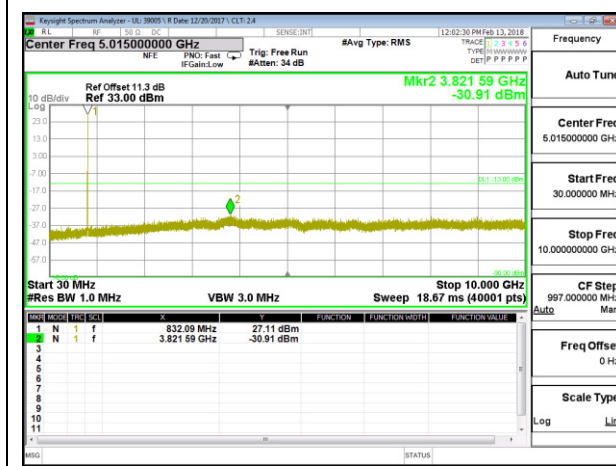

LTE B5 3MHz 16QAM High Channel RB1-0

LTE B5 5MHz QPSK Low Channel RB1-0

LTE B5 5MHz 16QAM Low Channel RB1-0

LTE B5 5MHz QPSK Middle Channel RB1-0

LTE B5 5MHz 16QAM Middle Channel RB1-0

LTE B5 5MHz QPSK High Channel RB1-0

LTE B5 5MHz 16QAM High Channel RB1-0

LTE B5 10MHz QPSK Low Channel RB1-0

LTE B5 10MHz 16QAM Low Channel RB1-0

LTE B5 10MHz QPSK Middle Channel RB1-0

LTE B5 10MHz 16QAM Middle Channel RB1-0

LTE B5 10MHz QPSK High Channel RB1-0

LTE B5 10MHz 16QAM High Channel RB1-0

8.3.6. LTE BAND 7

LTE B7 5MHz QPSK Low Channel RB1-0

LTE B7 5MHz 16QAM Low Channel RB1-0

LTE B7 5MHz QPSK Middle Channel RB1-0

LTE B7 5MHz 16QAM Middle Channel RB1-0

LTE B7 5MHz QPSK High Channel RB1-0