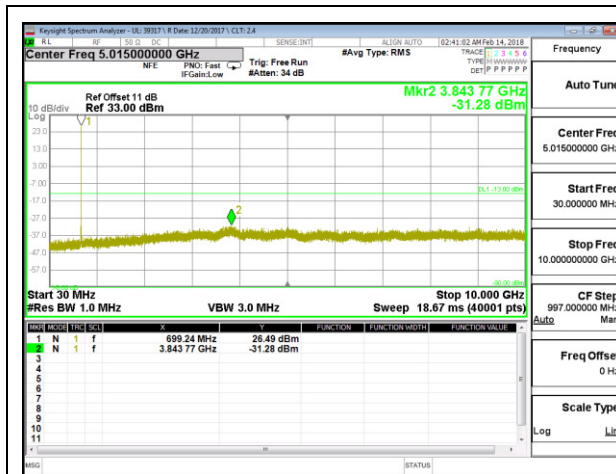

LTE B12 1.4MHz QPSK High Channel RB1-0

LTE B12 1.4MHz 16QAM High Channel RB1-0

LTE B12 3MHz QPSK Low Channel RB1-0

LTE B12 3MHz 16QAM Low Channel RB1-0

LTE B12 3MHz QPSK Middle Channel RB1-0

LTE B12 3MHz 16QAM Middle Channel RB1-0

LTE B12 3MHz QPSK High Channel RB1-0

LTE B12 3MHz 16QAM High Channel RB1-0

LTE B12 5MHz QPSK Low Channel RB1-0

LTE B12 5MHz 16QAM Low Channel RB1-0

LTE B12 5MHz QPSK Middle Channel RB1-0

LTE B12 5MHz 16QAM Middle Channel RB1-0