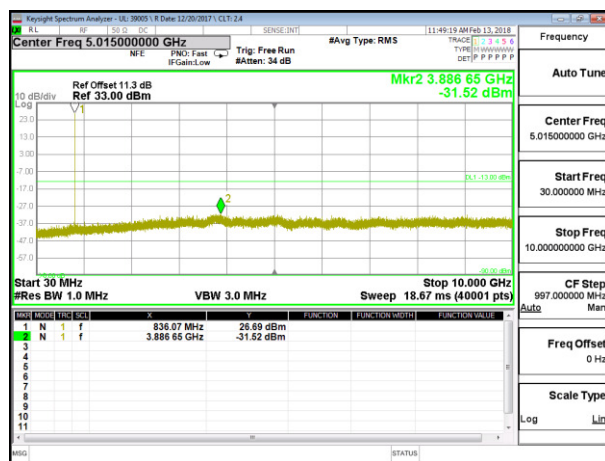

LTE B4 20MHz QPSK Low Channel RB1-0

LTE B4 20MHz 16QAM Low Channel RB1-0

LTE B4 20MHz QPSK Middle Channel RB1-0

LTE B4 20MHz 16QAM Middle Channel RB1-0

LTE B4 20MHz QPSK High Channel RB1-0

LTE B4 20MHz 16QAM High Channel RB1-0

8.3.5. LTE BAND 5

LTE B5 1.4MHz QPSK Low Channel RB1-0

LTE B5 1.4MHz 16QAM Low Channel RB1-0

LTE B5 1.4MHz QPSK Middle Channel RB1-0

LTE B5 1.4MHz 16QAM Middle Channel RB1-0

LTE B5 1.4MHz QPSK High Channel RB1-0

LTE B5 1.4MHz 16QAM High Channel RB1-0

LTE B5 3MHz QPSK Low Channel RB1-0

LTE B5 3MHz 16QAM Low Channel RB1-0

LTE B5 3MHz QPSK Middle Channel RB1-0

LTE B5 3MHz 16QAM Middle Channel RB1-0

LTE B5 3MHz QPSK High Channel RB1-0