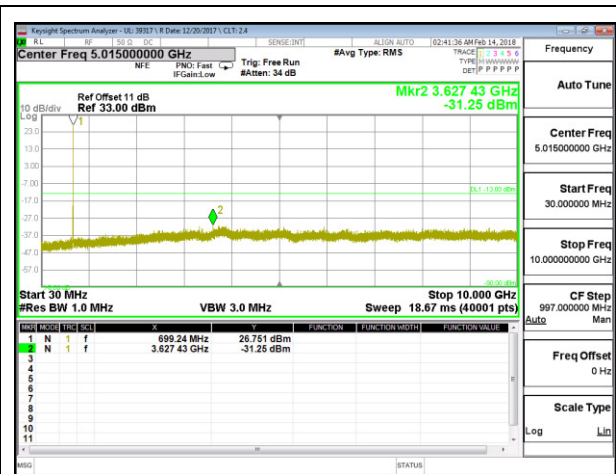

LTE B7 20MHz 16QAM High Channel RB1-0

8.3.7. LTE BAND 12

LTE B12 1.4MHz QPSK Low Channel RB1-0

LTE B12 1.4MHz 16QAM Low Channel RB1-0

LTE B12 1.4MHz QPSK Middle Channel RB1-0

LTE B12 1.4MHz 16QAM Middle Channel RB1-0

LTE B12 1.4MHz QPSK High Channel RB1-0

LTE B12 1.4MHz 16QAM High Channel RB1-0

LTE B12 3MHz QPSK Low Channel RB1-0

LTE B12 3MHz 16QAM Low Channel RB1-0

LTE B12 3MHz QPSK Middle Channel RB1-0

LTE B12 3MHz 16QAM Middle Channel RB1-0

LTE B12 3MHz QPSK High Channel RB1-0

LTE B12 3MHz 16QAM High Channel RB1-0

LTE B12 5MHz QPSK Low Channel RB1-0

LTE B12 5MHz 16QAM Low Channel RB1-0

LTE B12 5MHz QPSK Middle Channel RB1-0

LTE B12 5MHz 16QAM Middle Channel RB1-0