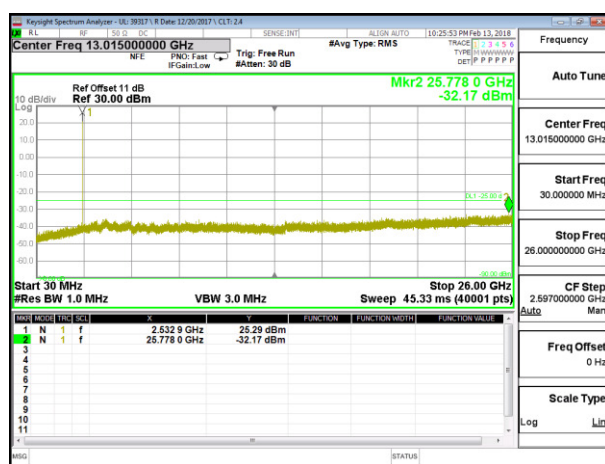

LTE B5 5MHz 16QAM High Channel RB1-0

LTE B5 10MHz QPSK Low Channel RB1-0

LTE B5 10MHz 16QAM Low Channel RB1-0

LTE B5 10MHz QPSK Middle Channel RB1-0

LTE B5 10MHz 16QAM Middle Channel RB1-0

LTE B5 10MHz QPSK High Channel RB1-0

LTE B5 10MHz 16QAM High Channel RB1-0

8.3.6. LTE BAND 7

LTE B7 5MHz QPSK Low Channel RB1-0

LTE B7 5MHz 16QAM Low Channel RB1-0

LTE B7 5MHz QPSK Middle Channel RB1-0

LTE B7 5MHz 16QAM Middle Channel RB1-0

LTE B7 5MHz QPSK High Channel RB1-0

LTE B7 5MHz 16QAM High Channel RB1-0

LTE B7 10MHz QPSK Low Channel RB1-0

LTE B7 10MHz 16QAM Low Channel RB1-0

LTE B7 10MHz QPSK Middle Channel RB1-0

LTE B7 10MHz 16QAM Middle Channel RB1-0

LTE B7 10MHz QPSK High Channel RB1-0