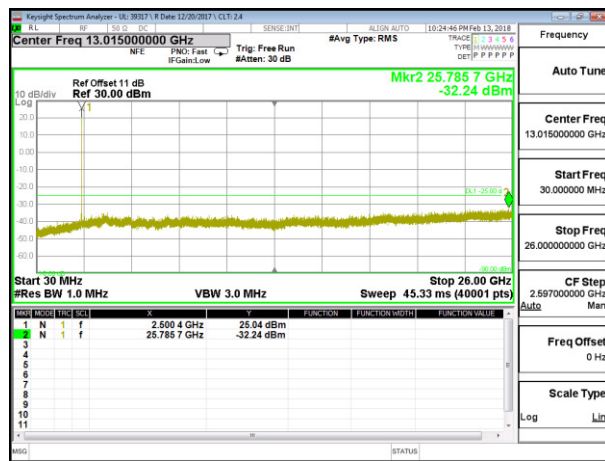

LTE B5 3MHz 16QAM High Channel RB1-0

LTE B5 5MHz QPSK Low Channel RB1-0

LTE B5 5MHz 16QAM Low Channel RB1-0

LTE B5 5MHz QPSK Middle Channel RB1-0

LTE B5 5MHz 16QAM Middle Channel RB1-0

LTE B5 5MHz QPSK High Channel RB1-0

LTE B5 5MHz 16QAM High Channel RB1-0

LTE B5 10MHz QPSK Low Channel RB1-0

LTE B5 10MHz 16QAM Low Channel RB1-0

LTE B5 10MHz QPSK Middle Channel RB1-0

LTE B5 10MHz 16QAM Middle Channel RB1-0

LTE B5 10MHz QPSK High Channel RB1-0

LTE B5 10MHz 16QAM High Channel RB1-0

8.3.6. LTE BAND 7

LTE B7 5MHz QPSK Low Channel RB1-0

LTE B7 5MHz 16QAM Low Channel RB1-0

LTE B7 5MHz QPSK Middle Channel RB1-0

LTE B7 5MHz 16QAM Middle Channel RB1-0

LTE B7 5MHz QPSK High Channel RB1-0