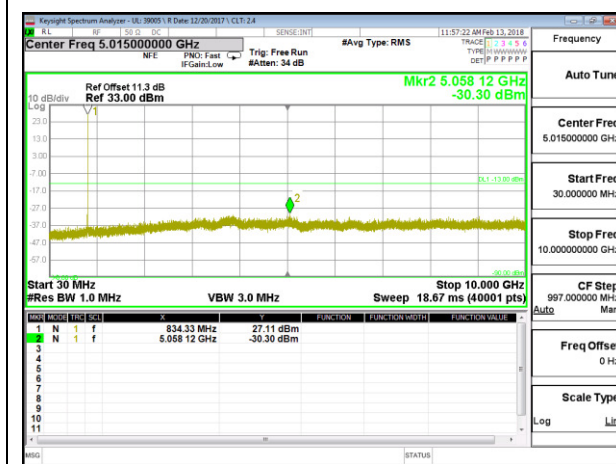

8.3.5. LTE BAND 5

LTE B5 1.4MHz QPSK Low Channel RB1-0

LTE B5 1.4MHz 16QAM Low Channel RB1-0

LTE B5 1.4MHz QPSK Middle Channel RB1-0

LTE B5 1.4MHz 16QAM Middle Channel RB1-0

LTE B5 1.4MHz QPSK High Channel RB1-0

LTE B5 1.4MHz 16QAM High Channel RB1-0

LTE B5 3MHz QPSK Low Channel RB1-0

LTE B5 3MHz 16QAM Low Channel RB1-0

LTE B5 3MHz QPSK Middle Channel RB1-0

LTE B5 3MHz 16QAM Middle Channel RB1-0

LTE B5 3MHz QPSK High Channel RB1-0

LTE B5 3MHz 16QAM High Channel RB1-0

LTE B5 5MHz QPSK Low Channel RB1-0

LTE B5 5MHz 16QAM Low Channel RB1-0

LTE B5 5MHz QPSK Middle Channel RB1-0

LTE B5 5MHz 16QAM Middle Channel RB1-0

LTE B5 5MHz QPSK High Channel RB1-0

LTE B5 5MHz 16QAM High Channel RB1-0

LTE B5 10MHz QPSK Low Channel RB1-0

LTE B5 10MHz 16QAM Low Channel RB1-0

LTE B5 10MHz QPSK Middle Channel RB1-0

LTE B5 10MHz 16QAM Middle Channel RB1-0

LTE B5 10MHz QPSK High Channel RB1-0