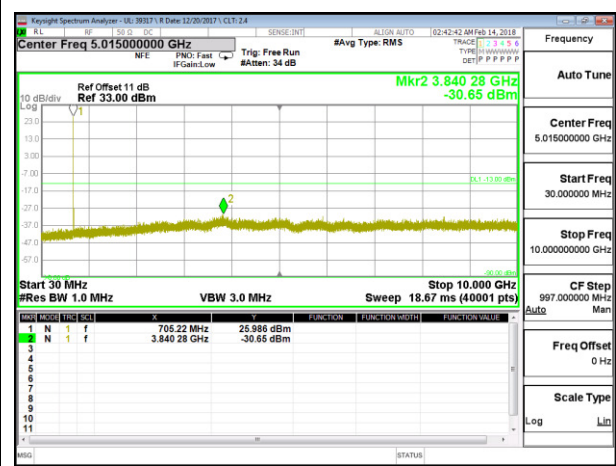

LTE B12 1.4MHz QPSK High Channel RB1-0

LTE B12 1.4MHz 16QAM High Channel RB1-0

LTE B12 3MHz QPSK Low Channel RB1-0

LTE B12 3MHz 16QAM Low Channel RB1-0

LTE B12 3MHz QPSK Middle Channel RB1-0

LTE B12 3MHz 16QAM Middle Channel RB1-0

LTE B12 3MHz QPSK High Channel RB1-0

LTE B12 3MHz 16QAM High Channel RB1-0

LTE B12 5MHz QPSK Low Channel RB1-0

LTE B12 5MHz 16QAM Low Channel RB1-0

LTE B12 5MHz QPSK Middle Channel RB1-0

LTE B12 5MHz 16QAM Middle Channel RB1-0

LTE B12 5MHz QPSK High Channel RB1-0

LTE B12 5MHz 16QAM High Channel RB1-0