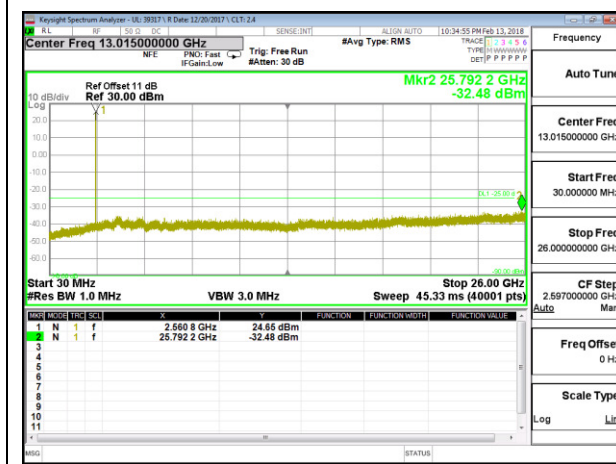

LTE B5 10MHz 16QAM High Channel RB1-0

8.3.6. LTE BAND 7

LTE B7 5MHz QPSK Low Channel RB1-0

LTE B7 5MHz 16QAM Low Channel RB1-0

LTE B7 5MHz QPSK Middle Channel RB1-0

LTE B7 5MHz 16QAM Middle Channel RB1-0

LTE B7 5MHz QPSK High Channel RB1-0

LTE B7 5MHz 16QAM High Channel RB1-0

LTE B7 10MHz QPSK Low Channel RB1-0

LTE B7 10MHz 16QAM Low Channel RB1-0

LTE B7 10MHz QPSK Middle Channel RB1-0

LTE B7 10MHz 16QAM Middle Channel RB1-0

LTE B7 10MHz QPSK High Channel RB1-0

LTE B7 10MHz 16QAM High Channel RB1-0

LTE B7 15MHz QPSK Low Channel RB1-0

LTE B7 15MHz 16QAM Low Channel RB1-0

LTE B7 15MHz QPSK Middle Channel RB1-0

LTE B7 15MHz 16QAM Middle Channel RB1-0

LTE B7 15MHz QPSK High Channel RB1-0