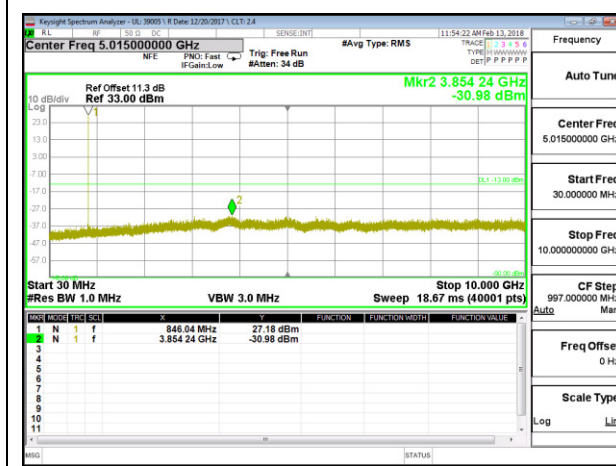

8.3.5. LTE BAND 5

LTE B5 1.4MHz QPSK Low Channel RB1-0

LTE B5 1.4MHz 16QAM Low Channel RB1-0

LTE B5 1.4MHz QPSK Middle Channel RB1-0

LTE B5 1.4MHz 16QAM Middle Channel RB1-0

LTE B5 1.4MHz QPSK High Channel RB1-0

LTE B5 1.4MHz 16QAM High Channel RB1-0

LTE B5 3MHz QPSK Low Channel RB1-0

LTE B5 3MHz 16QAM Low Channel RB1-0

LTE B5 3MHz QPSK Middle Channel RB1-0

LTE B5 3MHz 16QAM Middle Channel RB1-0

LTE B5 3MHz QPSK High Channel RB1-0

LTE B5 3MHz 16QAM High Channel RB1-0

LTE B5 5MHz QPSK Low Channel RB1-0

LTE B5 5MHz 16QAM Low Channel RB1-0

LTE B5 5MHz QPSK Middle Channel RB1-0

LTE B5 5MHz 16QAM Middle Channel RB1-0

LTE B5 5MHz QPSK High Channel RB1-0

LTE B5 5MHz 16QAM High Channel RB1-0

LTE B5 10MHz QPSK Low Channel RB1-0

LTE B5 10MHz 16QAM Low Channel RB1-0

LTE B5 10MHz QPSK Middle Channel RB1-0

LTE B5 10MHz 16QAM Middle Channel RB1-0

LTE B5 10MHz QPSK High Channel RB1-0