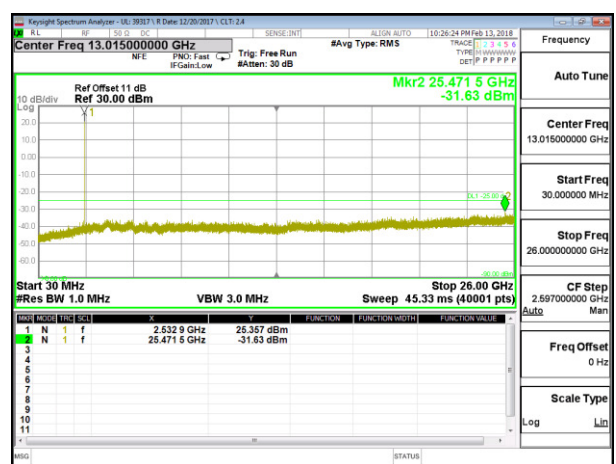

LTE B5 5MHz 16QAM High Channel RB1-0

LTE B5 10MHz QPSK Low Channel RB1-0

LTE B5 10MHz 16QAM Low Channel RB1-0

LTE B5 10MHz QPSK Middle Channel RB1-0

LTE B5 10MHz 16QAM Middle Channel RB1-0

LTE B5 10MHz QPSK High Channel RB1-0

LTE B5 10MHz 16QAM High Channel RB1-0

8.3.6. LTE BAND 7

LTE B7 5MHz QPSK Low Channel RB1-0

LTE B7 5MHz 16QAM Low Channel RB1-0

LTE B7 5MHz QPSK Middle Channel RB1-0

LTE B7 5MHz 16QAM Middle Channel RB1-0

LTE B7 5MHz QPSK High Channel RB1-0

LTE B7 5MHz 16QAM High Channel RB1-0

LTE B7 10MHz QPSK Low Channel RB1-0

LTE B7 10MHz 16QAM Low Channel RB1-0

LTE B7 10MHz QPSK Middle Channel RB1-0

LTE B7 10MHz 16QAM Middle Channel RB1-0

LTE B7 10MHz QPSK High Channel RB1-0