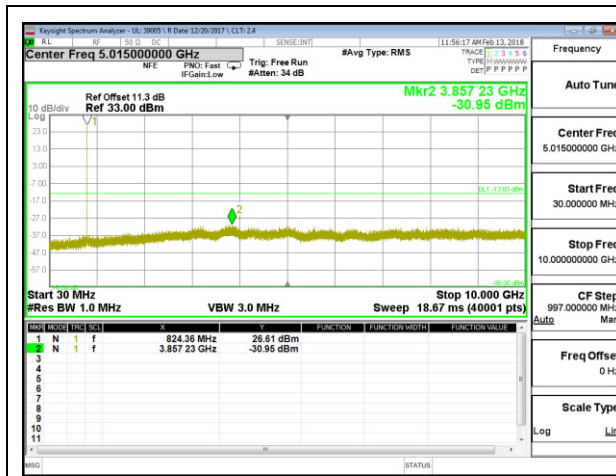

8.3.5. LTE BAND 5

LTE B5 1.4MHz QPSK Low Channel RB1-0

LTE B5 1.4MHz 16QAM Low Channel RB1-0

LTE B5 1.4MHz QPSK Middle Channel RB1-0

LTE B5 1.4MHz 16QAM Middle Channel RB1-0

LTE B5 1.4MHz QPSK High Channel RB1-0

LTE B5 1.4MHz 16QAM High Channel RB1-0

LTE B5 3MHz QPSK Low Channel RB1-0

LTE B5 3MHz 16QAM Low Channel RB1-0

LTE B5 3MHz QPSK Middle Channel RB1-0

LTE B5 3MHz 16QAM Middle Channel RB1-0

LTE B5 3MHz QPSK High Channel RB1-0

LTE B5 3MHz 16QAM High Channel RB1-0

LTE B5 5MHz QPSK Low Channel RB1-0

LTE B5 5MHz 16QAM Low Channel RB1-0

LTE B5 5MHz QPSK Middle Channel RB1-0

LTE B5 5MHz 16QAM Middle Channel RB1-0

LTE B5 5MHz QPSK High Channel RB1-0

LTE B5 5MHz 16QAM High Channel RB1-0

LTE B5 10MHz QPSK Low Channel RB1-0

LTE B5 10MHz 16QAM Low Channel RB1-0

LTE B5 10MHz QPSK Middle Channel RB1-0

LTE B5 10MHz 16QAM Middle Channel RB1-0

LTE B5 10MHz QPSK High Channel RB1-0