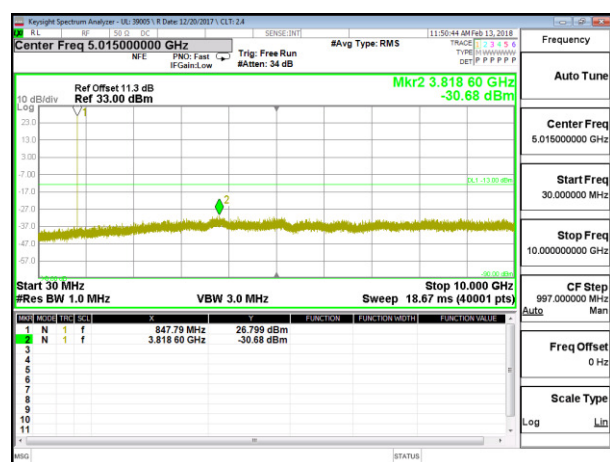

LTE B4 20MHz QPSK Low Channel RB1-0

LTE B4 20MHz 16QAM Low Channel RB1-0

LTE B4 20MHz QPSK Middle Channel RB1-0

LTE B4 20MHz 16QAM Middle Channel RB1-0

LTE B4 20MHz QPSK High Channel RB1-0

LTE B4 20MHz 16QAM High Channel RB1-0

8.3.5. LTE BAND 5

LTE B5 1.4MHz QPSK Low Channel RB1-0

LTE B5 1.4MHz 16QAM Low Channel RB1-0

LTE B5 1.4MHz QPSK Middle Channel RB1-0

LTE B5 1.4MHz 16QAM Middle Channel RB1-0

LTE B5 1.4MHz QPSK High Channel RB1-0

LTE B5 1.4MHz 16QAM High Channel RB1-0

LTE B5 3MHz QPSK Low Channel RB1-0

LTE B5 3MHz 16QAM Low Channel RB1-0

LTE B5 3MHz QPSK Middle Channel RB1-0

LTE B5 3MHz 16QAM Middle Channel RB1-0

LTE B5 3MHz QPSK High Channel RB1-0

LTE B5 3MHz 16QAM High Channel RB1-0

LTE B5 5MHz QPSK Low Channel RB1-0

LTE B5 5MHz 16QAM Low Channel RB1-0

LTE B5 5MHz QPSK Middle Channel RB1-0

LTE B5 5MHz 16QAM Middle Channel RB1-0

LTE B5 5MHz QPSK High Channel RB1-0