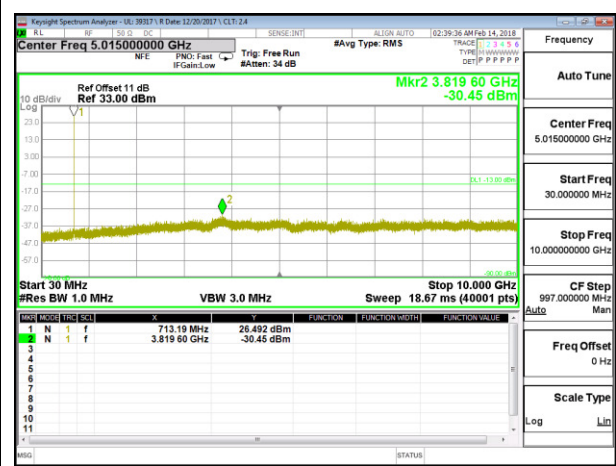

LTE B7 20MHz 16QAM High Channel RB1-0

8.3.7. LTE BAND 12

LTE B12 1.4MHz QPSK Low Channel RB1-0

LTE B12 1.4MHz 16QAM Low Channel RB1-0

LTE B12 1.4MHz QPSK Middle Channel RB1-0

LTE B12 1.4MHz 16QAM Middle Channel RB1-0

LTE B12 1.4MHz QPSK High Channel RB1-0

LTE B12 1.4MHz 16QAM High Channel RB1-0

LTE B12 3MHz QPSK Low Channel RB1-0

LTE B12 3MHz 16QAM Low Channel RB1-0

LTE B12 3MHz QPSK Middle Channel RB1-0

LTE B12 3MHz 16QAM Middle Channel RB1-0

LTE B12 3MHz QPSK High Channel RB1-0

LTE B12 3MHz 16QAM High Channel RB1-0

LTE B12 5MHz QPSK Low Channel RB1-0

LTE B12 5MHz 16QAM Low Channel RB1-0

LTE B12 5MHz QPSK Middle Channel RB1-0

LTE B12 5MHz 16QAM Middle Channel RB1-0