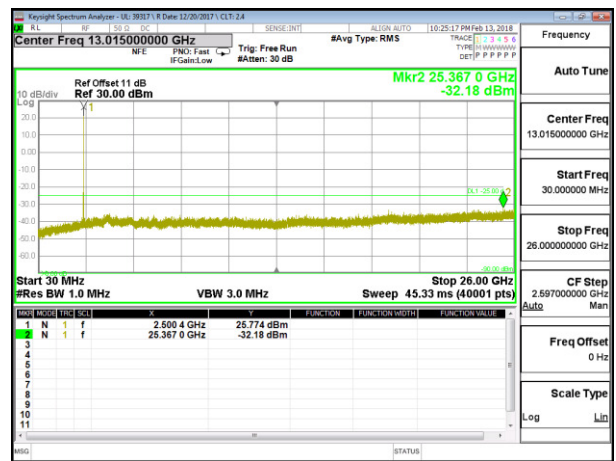

LTE B5 3MHz 16QAM High Channel RB1-0

LTE B5 5MHz QPSK Low Channel RB1-0

LTE B5 5MHz 16QAM Low Channel RB1-0

LTE B5 5MHz QPSK Middle Channel RB1-0

LTE B5 5MHz 16QAM Middle Channel RB1-0

LTE B5 5MHz QPSK High Channel RB1-0

LTE B5 5MHz 16QAM High Channel RB1-0

LTE B5 10MHz QPSK Low Channel RB1-0

LTE B5 10MHz 16QAM Low Channel RB1-0

LTE B5 10MHz QPSK Middle Channel RB1-0

LTE B5 10MHz 16QAM Middle Channel RB1-0

LTE B5 10MHz QPSK High Channel RB1-0

LTE B5 10MHz 16QAM High Channel RB1-0

8.3.6. LTE BAND 7

LTE B7 5MHz QPSK Low Channel RB1-0

LTE B7 5MHz 16QAM Low Channel RB1-0

LTE B7 5MHz QPSK Middle Channel RB1-0

LTE B7 5MHz 16QAM Middle Channel RB1-0

LTE B7 5MHz QPSK High Channel RB1-0