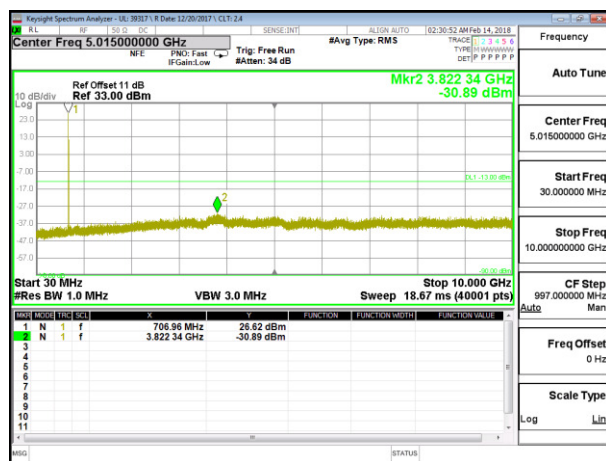

LTE B7 15MHz 16QAM High Channel RB1-0

LTE B7 20MHz QPSK Low Channel RB1-0

LTE B7 20MHz 16QAM Low Channel RB1-0

LTE B7 20MHz QPSK Middle Channel RB1-0

LTE B7 20MHz 16QAM Middle Channel RB1-0

LTE B7 20MHz QPSK High Channel RB1-0

LTE B7 20MHz 16QAM High Channel RB1-0

8.3.7. LTE BAND 12

LTE B12 1.4MHz QPSK Low Channel RB1-0

LTE B12 1.4MHz 16QAM Low Channel RB1-0

LTE B12 1.4MHz QPSK Middle Channel RB1-0

LTE B12 1.4MHz 16QAM Middle Channel RB1-0

LTE B12 1.4MHz QPSK High Channel RB1-0

LTE B12 1.4MHz 16QAM High Channel RB1-0

LTE B12 3MHz QPSK Low Channel RB1-0

LTE B12 3MHz 16QAM Low Channel RB1-0

LTE B12 3MHz QPSK Middle Channel RB1-0

LTE B12 3MHz 16QAM Middle Channel RB1-0