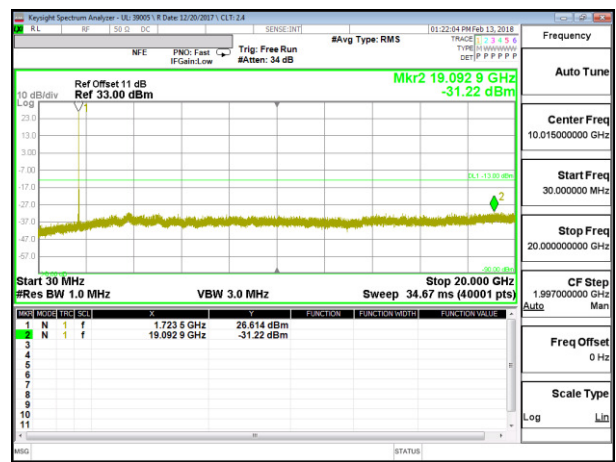

LTE B4 20MHz QPSK Low Channel RB1-0

LTE B4 20MHz 16QAM Low Channel RB1-0

LTE B4 20MHz QPSK Middle Channel RB1-0

LTE B4 20MHz 16QAM Middle Channel RB1-0

LTE B4 20MHz QPSK High Channel RB1-0

LTE B4 20MHz 16QAM High Channel RB1-0

8.3.5. LTE BAND 5

LTE B5 1.4MHz QPSK Low Channel RB1-0

LTE B5 1.4MHz 16QAM Low Channel RB1-0

LTE B5 1.4MHz QPSK Middle Channel RB1-0

LTE B5 1.4MHz 16QAM Middle Channel RB1-0

LTE B5 1.4MHz QPSK High Channel RB1-0

LTE B5 1.4MHz 16QAM High Channel RB1-0

LTE B5 3MHz QPSK Low Channel RB1-0

LTE B5 3MHz 16QAM Low Channel RB1-0

LTE B5 3MHz QPSK Middle Channel RB1-0

LTE B5 3MHz 16QAM Middle Channel RB1-0

LTE B5 3MHz QPSK High Channel RB1-0