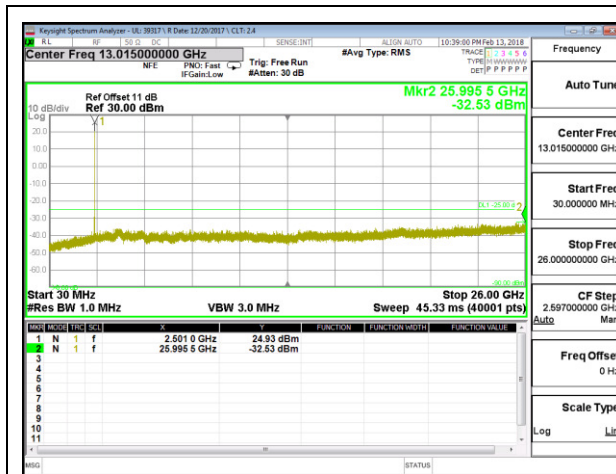

LTE B7 5MHz 16QAM High Channel RB1-0

LTE B7 10MHz QPSK Low Channel RB1-0

LTE B7 10MHz 16QAM Low Channel RB1-0

LTE B7 10MHz QPSK Middle Channel RB1-0

LTE B7 10MHz 16QAM Middle Channel RB1-0

LTE B7 10MHz QPSK High Channel RB1-0

LTE B7 10MHz 16QAM High Channel RB1-0

LTE B7 15MHz QPSK Low Channel RB1-0

LTE B7 15MHz 16QAM Low Channel RB1-0

LTE B7 15MHz QPSK Middle Channel RB1-0

LTE B7 15MHz 16QAM Middle Channel RB1-0

LTE B7 15MHz QPSK High Channel RB1-0