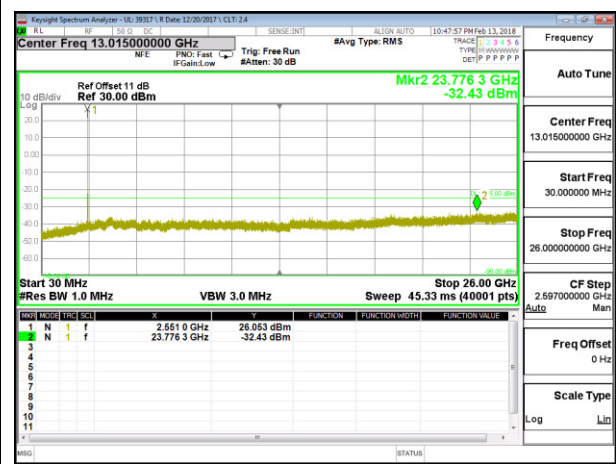

LTE B7 10MHz 16QAM High Channel RB1-0

LTE B7 15MHz QPSK Low Channel RB1-0

LTE B7 15MHz 16QAM Low Channel RB1-0

LTE B7 15MHz QPSK Middle Channel RB1-0

LTE B7 15MHz 16QAM Middle Channel RB1-0

LTE B7 15MHz QPSK High Channel RB1-0

LTE B7 15MHz 16QAM High Channel RB1-0

LTE B7 20MHz QPSK Low Channel RB1-0

LTE B7 20MHz 16QAM Low Channel RB1-0

LTE B7 20MHz QPSK Middle Channel RB1-0

LTE B7 20MHz 16QAM Middle Channel RB1-0

LTE B7 20MHz QPSK High Channel RB1-0

LTE B7 20MHz 16QAM High Channel RB1-0

8.3.7. LTE BAND 12

LTE B12 1.4MHz QPSK Low Channel RB1-0

LTE B12 1.4MHz 16QAM Low Channel RB1-0

LTE B12 1.4MHz QPSK Middle Channel RB1-0

LTE B12 1.4MHz 16QAM Middle Channel RB1-0