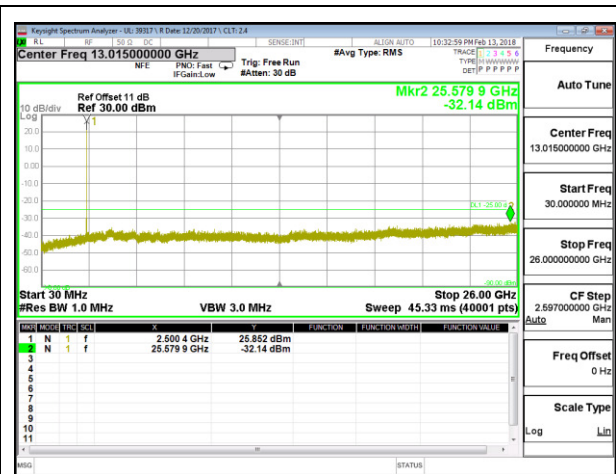

LTE B5 5MHz 16QAM High Channel RB1-0

LTE B5 10MHz QPSK Low Channel RB1-0

LTE B5 10MHz 16QAM Low Channel RB1-0

LTE B5 10MHz QPSK Middle Channel RB1-0

LTE B5 10MHz 16QAM Middle Channel RB1-0

LTE B5 10MHz QPSK High Channel RB1-0

LTE B5 10MHz 16QAM High Channel RB1-0

8.3.6. LTE BAND 7

LTE B7 5MHz QPSK Low Channel RB1-0

LTE B7 5MHz 16QAM Low Channel RB1-0

LTE B7 5MHz QPSK Middle Channel RB1-0

LTE B7 5MHz 16QAM Middle Channel RB1-0

LTE B7 5MHz QPSK High Channel RB1-0

LTE B7 5MHz 16QAM High Channel RB1-0

LTE B7 10MHz QPSK Low Channel RB1-0

LTE B7 10MHz 16QAM Low Channel RB1-0

LTE B7 10MHz QPSK Middle Channel RB1-0

LTE B7 10MHz 16QAM Middle Channel RB1-0

LTE B7 10MHz QPSK High Channel RB1-0