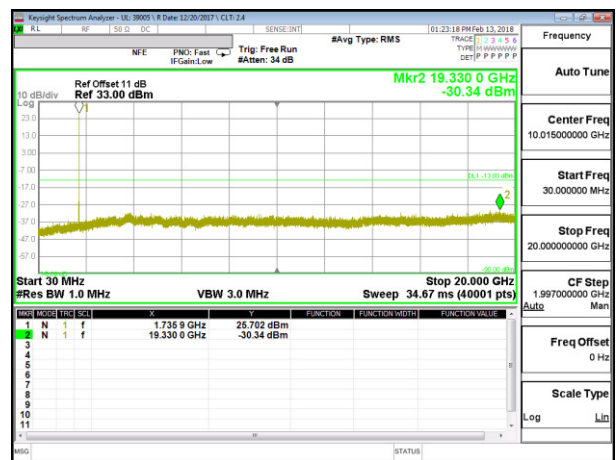

LTE B4 20MHz QPSK Low Channel RB1-0

LTE B4 20MHz 16QAM Low Channel RB1-0

LTE B4 20MHz QPSK Middle Channel RB1-0

LTE B4 20MHz 16QAM Middle Channel RB1-0

LTE B4 20MHz QPSK High Channel RB1-0

LTE B4 20MHz 16QAM High Channel RB1-0

8.3.5. LTE BAND 5

LTE B5 1.4MHz QPSK Low Channel RB1-0

LTE B5 1.4MHz 16QAM Low Channel RB1-0

LTE B5 1.4MHz QPSK Middle Channel RB1-0

LTE B5 1.4MHz 16QAM Middle Channel RB1-0

LTE B5 1.4MHz QPSK High Channel RB1-0

LTE B5 1.4MHz 16QAM High Channel RB1-0

LTE B5 3MHz QPSK Low Channel RB1-0

LTE B5 3MHz 16QAM Low Channel RB1-0

LTE B5 3MHz QPSK Middle Channel RB1-0

LTE B5 3MHz 16QAM Middle Channel RB1-0

LTE B5 3MHz QPSK High Channel RB1-0