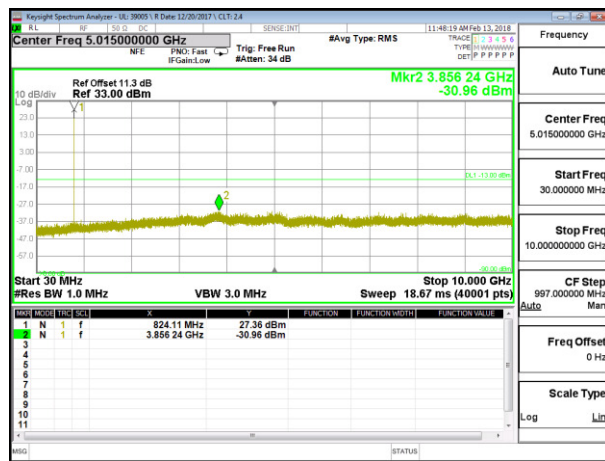

LTE B4 20MHz QPSK Low Channel RB1-0

LTE B4 20MHz 16QAM Low Channel RB1-0

LTE B4 20MHz QPSK Middle Channel RB1-0

LTE B4 20MHz 16QAM Middle Channel RB1-0

LTE B4 20MHz QPSK High Channel RB1-0

LTE B4 20MHz 16QAM High Channel RB1-0

8.3.5. LTE BAND 5

LTE B5 1.4MHz QPSK Low Channel RB1-0

LTE B5 1.4MHz 16QAM Low Channel RB1-0

LTE B5 1.4MHz QPSK Middle Channel RB1-0

LTE B5 1.4MHz 16QAM Middle Channel RB1-0

LTE B5 1.4MHz QPSK High Channel RB1-0

LTE B5 1.4MHz 16QAM High Channel RB1-0

LTE B5 3MHz QPSK Low Channel RB1-0

LTE B5 3MHz 16QAM Low Channel RB1-0

LTE B5 3MHz QPSK Middle Channel RB1-0

LTE B5 3MHz 16QAM Middle Channel RB1-0

LTE B5 3MHz QPSK High Channel RB1-0