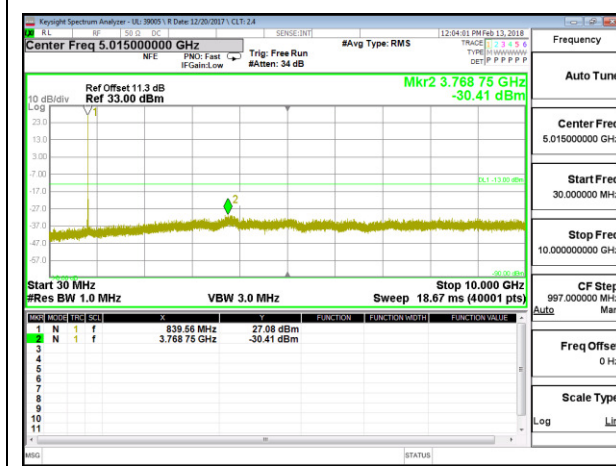

LTE B5 3MHz 16QAM High Channel RB1-0

LTE B5 5MHz QPSK Low Channel RB1-0

LTE B5 5MHz 16QAM Low Channel RB1-0

LTE B5 5MHz QPSK Middle Channel RB1-0

LTE B5 5MHz 16QAM Middle Channel RB1-0

LTE B5 5MHz QPSK High Channel RB1-0

LTE B5 5MHz 16QAM High Channel RB1-0

LTE B5 10MHz QPSK Low Channel RB1-0

LTE B5 10MHz 16QAM Low Channel RB1-0

LTE B5 10MHz QPSK Middle Channel RB1-0

LTE B5 10MHz 16QAM Middle Channel RB1-0

LTE B5 10MHz QPSK High Channel RB1-0

LTE B5 10MHz 16QAM High Channel RB1-0

8.3.6. LTE BAND 7

LTE B7 5MHz QPSK Low Channel RB1-0

LTE B7 5MHz 16QAM Low Channel RB1-0

LTE B7 5MHz QPSK Middle Channel RB1-0

LTE B7 5MHz 16QAM Middle Channel RB1-0

LTE B7 5MHz QPSK High Channel RB1-0