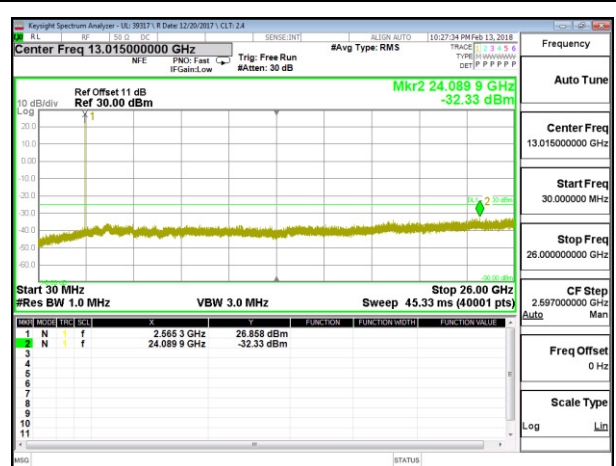

LTE B5 5MHz 16QAM High Channel RB1-0

LTE B5 10MHz QPSK Low Channel RB1-0

LTE B5 10MHz 16QAM Low Channel RB1-0

LTE B5 10MHz QPSK Middle Channel RB1-0

LTE B5 10MHz 16QAM Middle Channel RB1-0

LTE B5 10MHz QPSK High Channel RB1-0

LTE B5 10MHz 16QAM High Channel RB1-0

8.3.6. LTE BAND 7

LTE B7 5MHz QPSK Low Channel RB1-0

LTE B7 5MHz 16QAM Low Channel RB1-0

LTE B7 5MHz QPSK Middle Channel RB1-0

LTE B7 5MHz 16QAM Middle Channel RB1-0

LTE B7 5MHz QPSK High Channel RB1-0

LTE B7 5MHz 16QAM High Channel RB1-0

LTE B7 10MHz QPSK Low Channel RB1-0

LTE B7 10MHz 16QAM Low Channel RB1-0

LTE B7 10MHz QPSK Middle Channel RB1-0

LTE B7 10MHz 16QAM Middle Channel RB1-0

LTE B7 10MHz QPSK High Channel RB1-0