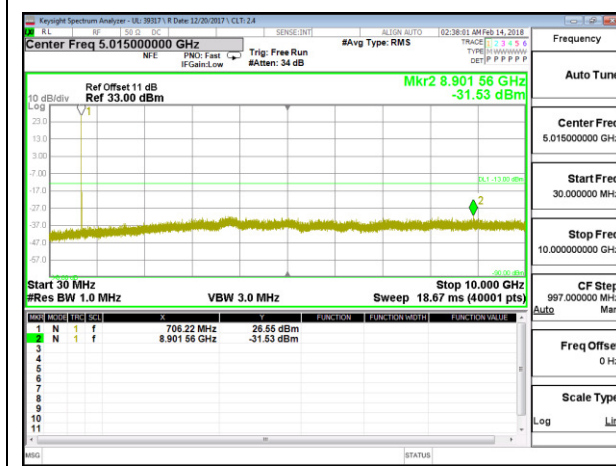

LTE B12 1.4MHz QPSK High Channel RB1-0

LTE B12 1.4MHz 16QAM High Channel RB1-0

LTE B12 3MHz QPSK Low Channel RB1-0

LTE B12 3MHz 16QAM Low Channel RB1-0

LTE B12 3MHz QPSK Middle Channel RB1-0

LTE B12 3MHz 16QAM Middle Channel RB1-0

LTE B12 3MHz QPSK High Channel RB1-0

LTE B12 3MHz 16QAM High Channel RB1-0

LTE B12 5MHz QPSK Low Channel RB1-0

LTE B12 5MHz 16QAM Low Channel RB1-0

LTE B12 5MHz QPSK Middle Channel RB1-0

LTE B12 5MHz 16QAM Middle Channel RB1-0