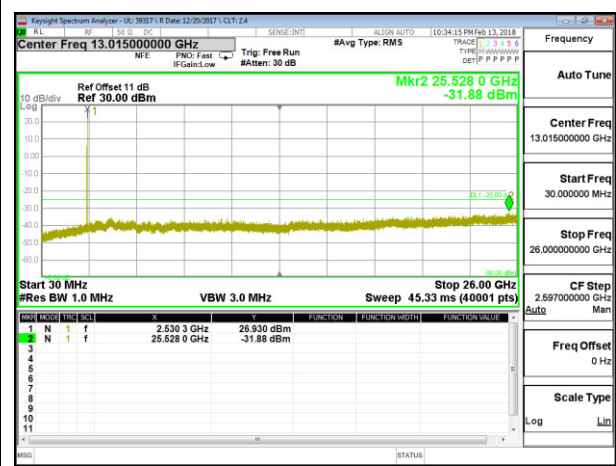

LTE B7 5MHz 16QAM High Channel RB1-0

LTE B7 10MHz QPSK Low Channel RB1-0

LTE B7 10MHz 16QAM Low Channel RB1-0

LTE B7 10MHz QPSK Middle Channel RB1-0

LTE B7 10MHz 16QAM Middle Channel RB1-0

LTE B7 10MHz QPSK High Channel RB1-0

LTE B7 10MHz 16QAM High Channel RB1-0

LTE B7 15MHz QPSK Low Channel RB1-0

LTE B7 15MHz 16QAM Low Channel RB1-0

LTE B7 15MHz QPSK Middle Channel RB1-0

LTE B7 15MHz 16QAM Middle Channel RB1-0

LTE B7 15MHz QPSK High Channel RB1-0