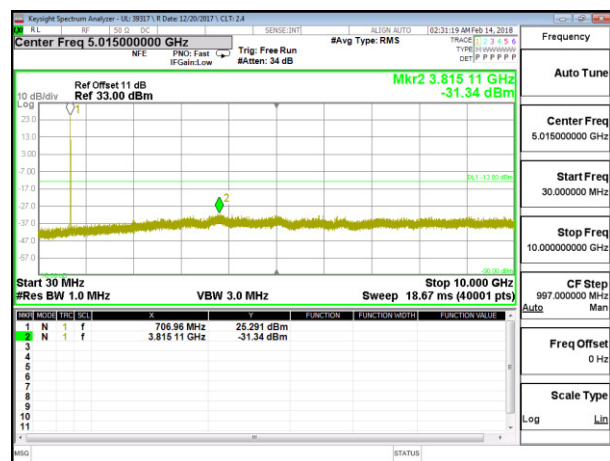

LTE B7 20MHz 16QAM High Channel RB1-0

8.3.7. LTE BAND 12

LTE B12 1.4MHz QPSK Low Channel RB1-0

LTE B12 1.4MHz 16QAM Low Channel RB1-0

LTE B12 1.4MHz QPSK Middle Channel RB1-0

LTE B12 1.4MHz 16QAM Middle Channel RB1-0

LTE B12 1.4MHz QPSK High Channel RB1-0

LTE B12 1.4MHz 16QAM High Channel RB1-0

LTE B12 3MHz QPSK Low Channel RB1-0

LTE B12 3MHz 16QAM Low Channel RB1-0

LTE B12 3MHz QPSK Middle Channel RB1-0

LTE B12 3MHz 16QAM Middle Channel RB1-0