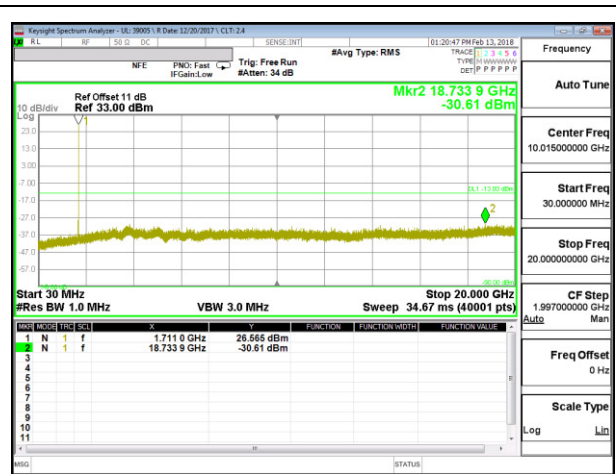

LTE B4 20MHz QPSK Low Channel RB1-0

LTE B4 20MHz 16QAM Low Channel RB1-0

LTE B4 20MHz QPSK Middle Channel RB1-0

LTE B4 20MHz 16QAM Middle Channel RB1-0

LTE B4 20MHz QPSK High Channel RB1-0

LTE B4 20MHz 16QAM High Channel RB1-0

8.3.5. LTE BAND 5

LTE B5 1.4MHz QPSK Low Channel RB1-0

LTE B5 1.4MHz 16QAM Low Channel RB1-0

LTE B5 1.4MHz QPSK Middle Channel RB1-0

LTE B5 1.4MHz 16QAM Middle Channel RB1-0

LTE B5 1.4MHz QPSK High Channel RB1-0

LTE B5 1.4MHz 16QAM High Channel RB1-0

LTE B5 3MHz QPSK Low Channel RB1-0

LTE B5 3MHz 16QAM Low Channel RB1-0

LTE B5 3MHz QPSK Middle Channel RB1-0

LTE B5 3MHz 16QAM Middle Channel RB1-0

LTE B5 3MHz QPSK High Channel RB1-0