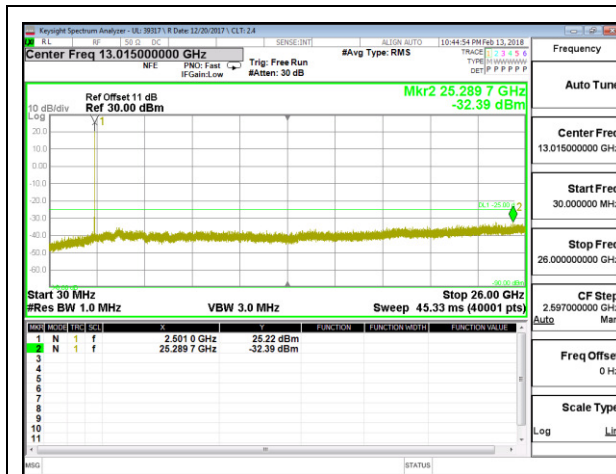

LTE B7 10MHz 16QAM High Channel RB1-0

LTE B7 15MHz QPSK Low Channel RB1-0

LTE B7 15MHz 16QAM Low Channel RB1-0

LTE B7 15MHz QPSK Middle Channel RB1-0

LTE B7 15MHz 16QAM Middle Channel RB1-0

LTE B7 15MHz QPSK High Channel RB1-0

LTE B7 15MHz 16QAM High Channel RB1-0

LTE B7 20MHz QPSK Low Channel RB1-0

LTE B7 20MHz 16QAM Low Channel RB1-0

LTE B7 20MHz QPSK Middle Channel RB1-0

LTE B7 20MHz 16QAM Middle Channel RB1-0

LTE B7 20MHz QPSK High Channel RB1-0