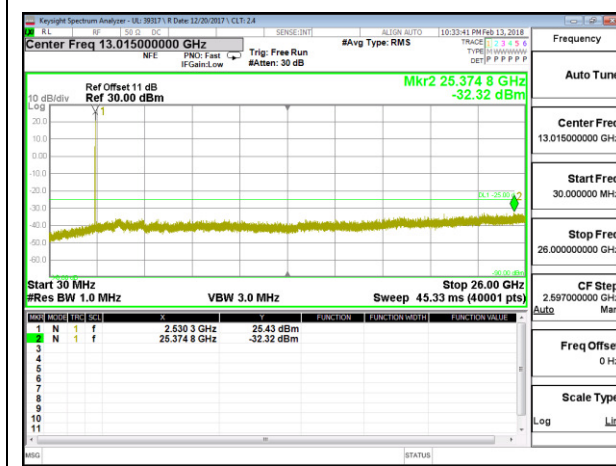

LTE B5 5MHz 16QAM High Channel RB1-0

LTE B5 10MHz QPSK Low Channel RB1-0

LTE B5 10MHz 16QAM Low Channel RB1-0

LTE B5 10MHz QPSK Middle Channel RB1-0

LTE B5 10MHz 16QAM Middle Channel RB1-0

LTE B5 10MHz QPSK High Channel RB1-0

LTE B5 10MHz 16QAM High Channel RB1-0

8.3.6. LTE BAND 7

LTE B7 5MHz QPSK Low Channel RB1-0

LTE B7 5MHz 16QAM Low Channel RB1-0

LTE B7 5MHz QPSK Middle Channel RB1-0

LTE B7 5MHz 16QAM Middle Channel RB1-0

LTE B7 5MHz QPSK High Channel RB1-0

LTE B7 5MHz 16QAM High Channel RB1-0

LTE B7 10MHz QPSK Low Channel RB1-0

LTE B7 10MHz 16QAM Low Channel RB1-0

LTE B7 10MHz QPSK Middle Channel RB1-0

LTE B7 10MHz 16QAM Middle Channel RB1-0

LTE B7 10MHz QPSK High Channel RB1-0