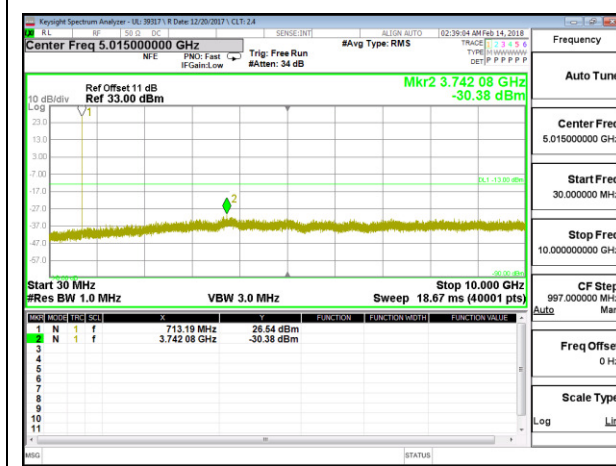

LTE B12 1.4MHz QPSK High Channel RB1-0

LTE B12 1.4MHz 16QAM High Channel RB1-0

LTE B12 3MHz QPSK Low Channel RB1-0

LTE B12 3MHz 16QAM Low Channel RB1-0

LTE B12 3MHz QPSK Middle Channel RB1-0

LTE B12 3MHz 16QAM Middle Channel RB1-0

LTE B12 3MHz QPSK High Channel RB1-0

LTE B12 3MHz 16QAM High Channel RB1-0

LTE B12 5MHz QPSK Low Channel RB1-0

LTE B12 5MHz 16QAM Low Channel RB1-0

LTE B12 5MHz QPSK Middle Channel RB1-0

LTE B12 5MHz 16QAM Middle Channel RB1-0