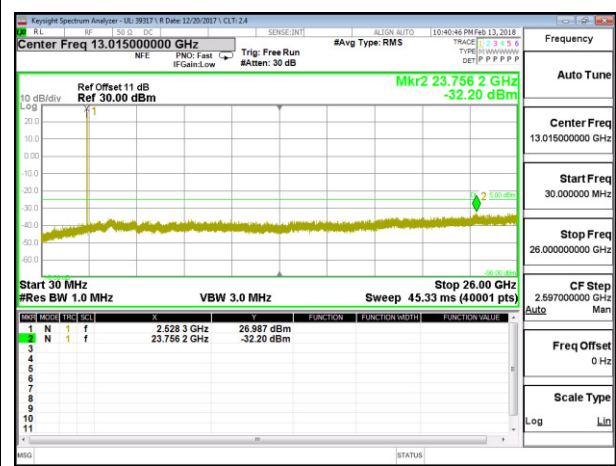

LTE B7 10MHz 16QAM High Channel RB1-0

LTE B7 15MHz QPSK Low Channel RB1-0

LTE B7 15MHz 16QAM Low Channel RB1-0

LTE B7 15MHz QPSK Middle Channel RB1-0

LTE B7 15MHz 16QAM Middle Channel RB1-0

LTE B7 15MHz QPSK High Channel RB1-0

LTE B7 15MHz 16QAM High Channel RB1-0

LTE B7 20MHz QPSK Low Channel RB1-0

LTE B7 20MHz 16QAM Low Channel RB1-0

LTE B7 20MHz QPSK Middle Channel RB1-0

LTE B7 20MHz 16QAM Middle Channel RB1-0

LTE B7 20MHz QPSK High Channel RB1-0