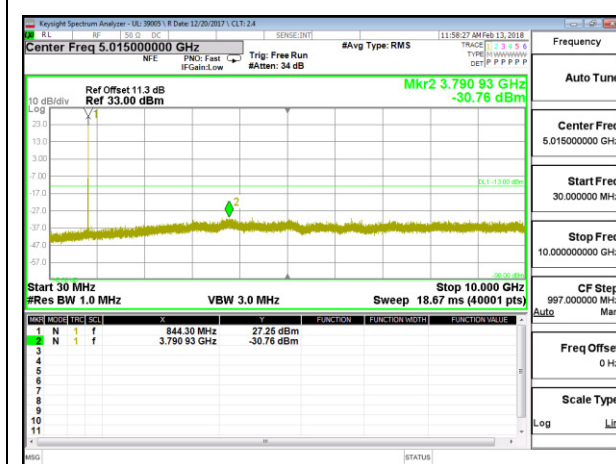

LTE B5 1.4MHz 16QAM High Channel RB1-0

LTE B5 3MHz QPSK Low Channel RB1-0

LTE B5 3MHz 16QAM Low Channel RB1-0

LTE B5 3MHz QPSK Middle Channel RB1-0

LTE B5 3MHz 16QAM Middle Channel RB1-0

LTE B5 3MHz QPSK High Channel RB1-0

LTE B5 3MHz 16QAM High Channel RB1-0

LTE B5 5MHz QPSK Low Channel RB1-0

LTE B5 5MHz 16QAM Low Channel RB1-0

LTE B5 5MHz QPSK Middle Channel RB1-0

LTE B5 5MHz 16QAM Middle Channel RB1-0

LTE B5 5MHz QPSK High Channel RB1-0

LTE B5 5MHz 16QAM High Channel RB1-0

LTE B5 10MHz QPSK Low Channel RB1-0

LTE B5 10MHz 16QAM Low Channel RB1-0

LTE B5 10MHz QPSK Middle Channel RB1-0

LTE B5 10MHz 16QAM Middle Channel RB1-0

LTE B5 10MHz QPSK High Channel RB1-0