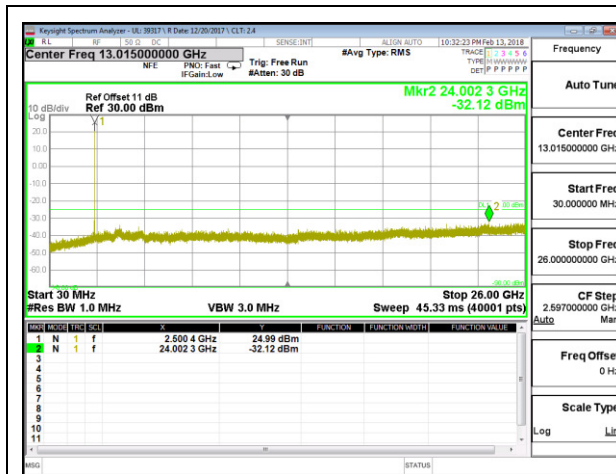

LTE B5 5MHz 16QAM High Channel RB1-0

LTE B5 10MHz QPSK Low Channel RB1-0

LTE B5 10MHz 16QAM Low Channel RB1-0

LTE B5 10MHz QPSK Middle Channel RB1-0

LTE B5 10MHz 16QAM Middle Channel RB1-0

LTE B5 10MHz QPSK High Channel RB1-0

LTE B5 10MHz 16QAM High Channel RB1-0

8.3.6. LTE BAND 7

LTE B7 5MHz QPSK Low Channel RB1-0

LTE B7 5MHz 16QAM Low Channel RB1-0

LTE B7 5MHz QPSK Middle Channel RB1-0

LTE B7 5MHz 16QAM Middle Channel RB1-0

LTE B7 5MHz QPSK High Channel RB1-0

LTE B7 5MHz 16QAM High Channel RB1-0

LTE B7 10MHz QPSK Low Channel RB1-0

LTE B7 10MHz 16QAM Low Channel RB1-0

LTE B7 10MHz QPSK Middle Channel RB1-0

LTE B7 10MHz 16QAM Middle Channel RB1-0

LTE B7 10MHz QPSK High Channel RB1-0