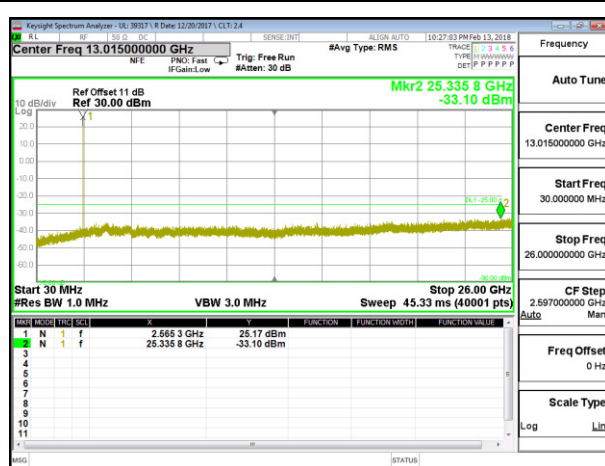

LTE B5 5MHz 16QAM High Channel RB1-0

LTE B5 10MHz QPSK Low Channel RB1-0

LTE B5 10MHz 16QAM Low Channel RB1-0

LTE B5 10MHz QPSK Middle Channel RB1-0

LTE B5 10MHz 16QAM Middle Channel RB1-0

LTE B5 10MHz QPSK High Channel RB1-0

LTE B5 10MHz 16QAM High Channel RB1-0

8.3.6. LTE BAND 7

LTE B7 5MHz QPSK Low Channel RB1-0

LTE B7 5MHz 16QAM Low Channel RB1-0

LTE B7 5MHz QPSK Middle Channel RB1-0

LTE B7 5MHz 16QAM Middle Channel RB1-0

LTE B7 5MHz QPSK High Channel RB1-0

LTE B7 5MHz 16QAM High Channel RB1-0

LTE B7 10MHz QPSK Low Channel RB1-0

LTE B7 10MHz 16QAM Low Channel RB1-0

LTE B7 10MHz QPSK Middle Channel RB1-0

LTE B7 10MHz 16QAM Middle Channel RB1-0

LTE B7 10MHz QPSK High Channel RB1-0