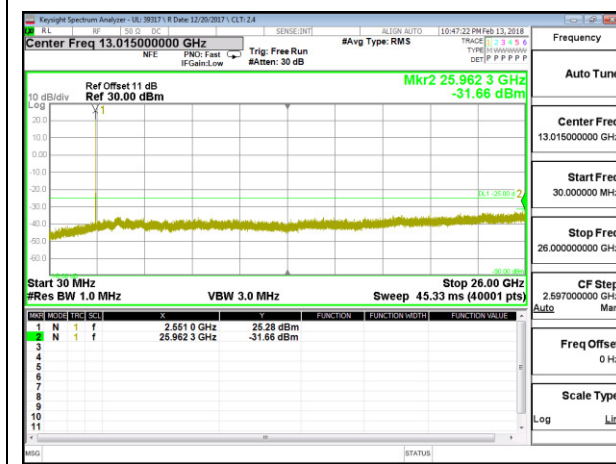

LTE B7 10MHz 16QAM High Channel RB1-0

LTE B7 15MHz QPSK Low Channel RB1-0

LTE B7 15MHz 16QAM Low Channel RB1-0

LTE B7 15MHz QPSK Middle Channel RB1-0

LTE B7 15MHz 16QAM Middle Channel RB1-0

LTE B7 15MHz QPSK High Channel RB1-0

LTE B7 15MHz 16QAM High Channel RB1-0

LTE B7 20MHz QPSK Low Channel RB1-0

LTE B7 20MHz 16QAM Low Channel RB1-0

LTE B7 20MHz QPSK Middle Channel RB1-0

LTE B7 20MHz 16QAM Middle Channel RB1-0

LTE B7 20MHz QPSK High Channel RB1-0

LTE B7 20MHz 16QAM High Channel RB1-0

8.3.7. LTE BAND 12

LTE B12 1.4MHz QPSK Low Channel RB1-0

LTE B12 1.4MHz 16QAM Low Channel RB1-0

LTE B12 1.4MHz QPSK Middle Channel RB1-0

LTE B12 1.4MHz 16QAM Middle Channel RB1-0