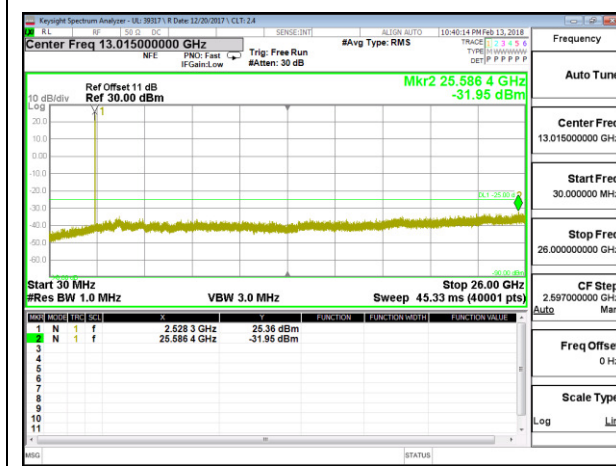

LTE B7 5MHz 16QAM High Channel RB1-0

LTE B7 10MHz QPSK Low Channel RB1-0

LTE B7 10MHz 16QAM Low Channel RB1-0

LTE B7 10MHz QPSK Middle Channel RB1-0

LTE B7 10MHz 16QAM Middle Channel RB1-0

LTE B7 10MHz QPSK High Channel RB1-0

LTE B7 10MHz 16QAM High Channel RB1-0

LTE B7 15MHz QPSK Low Channel RB1-0

LTE B7 15MHz 16QAM Low Channel RB1-0

LTE B7 15MHz QPSK Middle Channel RB1-0

LTE B7 15MHz 16QAM Middle Channel RB1-0

LTE B7 15MHz QPSK High Channel RB1-0