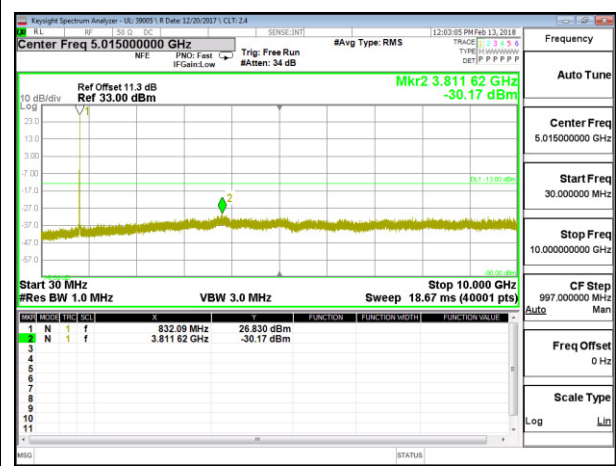

LTE B5 3MHz 16QAM High Channel RB1-0

LTE B5 5MHz QPSK Low Channel RB1-0

LTE B5 5MHz 16QAM Low Channel RB1-0

LTE B5 5MHz QPSK Middle Channel RB1-0

LTE B5 5MHz 16QAM Middle Channel RB1-0

LTE B5 5MHz QPSK High Channel RB1-0

LTE B5 5MHz 16QAM High Channel RB1-0

LTE B5 10MHz QPSK Low Channel RB1-0

LTE B5 10MHz 16QAM Low Channel RB1-0

LTE B5 10MHz QPSK Middle Channel RB1-0

LTE B5 10MHz 16QAM Middle Channel RB1-0

LTE B5 10MHz QPSK High Channel RB1-0

LTE B5 10MHz 16QAM High Channel RB1-0

8.3.6. LTE BAND 7

LTE B7 5MHz QPSK Low Channel RB1-0

LTE B7 5MHz 16QAM Low Channel RB1-0

LTE B7 5MHz QPSK Middle Channel RB1-0

LTE B7 5MHz 16QAM Middle Channel RB1-0

LTE B7 5MHz QPSK High Channel RB1-0