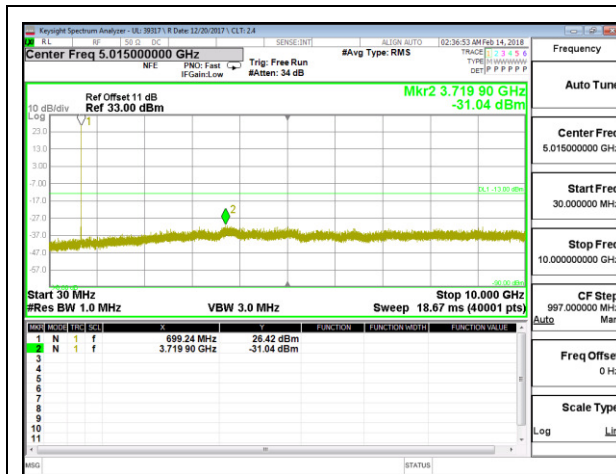

LTE B7 20MHz 16QAM High Channel RB1-0

8.3.7. LTE BAND 12

LTE B12 1.4MHz QPSK Low Channel RB1-0

LTE B12 1.4MHz 16QAM Low Channel RB1-0

LTE B12 1.4MHz QPSK Middle Channel RB1-0

LTE B12 1.4MHz 16QAM Middle Channel RB1-0

LTE B12 1.4MHz QPSK High Channel RB1-0

LTE B12 1.4MHz 16QAM High Channel RB1-0

LTE B12 3MHz QPSK Low Channel RB1-0

LTE B12 3MHz 16QAM Low Channel RB1-0

LTE B12 3MHz QPSK Middle Channel RB1-0

LTE B12 3MHz 16QAM Middle Channel RB1-0