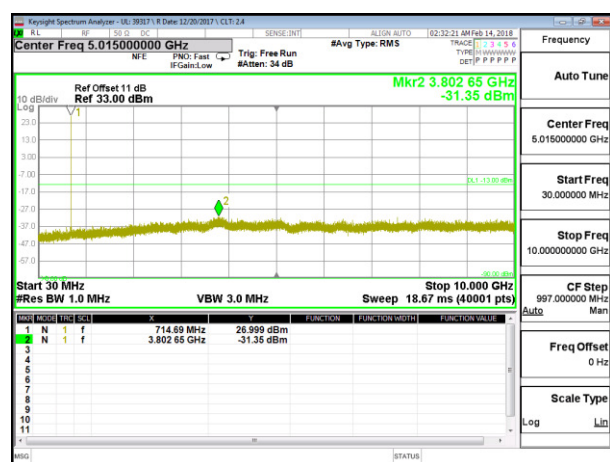

LTE B7 15MHz 16QAM High Channel RB1-0

LTE B7 20MHz QPSK Low Channel RB1-0

LTE B7 20MHz 16QAM Low Channel RB1-0

LTE B7 20MHz QPSK Middle Channel RB1-0

LTE B7 20MHz 16QAM Middle Channel RB1-0

LTE B7 20MHz QPSK High Channel RB1-0

LTE B7 20MHz 16QAM High Channel RB1-0

8.3.7. LTE BAND 12

LTE B12 1.4MHz QPSK Low Channel RB1-0

LTE B12 1.4MHz 16QAM Low Channel RB1-0

LTE B12 1.4MHz QPSK Middle Channel RB1-0

LTE B12 1.4MHz 16QAM Middle Channel RB1-0

LTE B12 1.4MHz QPSK High Channel RB1-0

LTE B12 1.4MHz 16QAM High Channel RB1-0

LTE B12 3MHz QPSK Low Channel RB1-0

LTE B12 3MHz 16QAM Low Channel RB1-0

LTE B12 3MHz QPSK Middle Channel RB1-0

LTE B12 3MHz 16QAM Middle Channel RB1-0