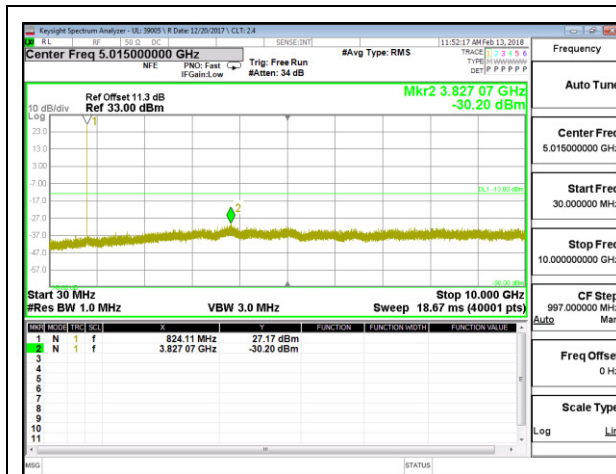

LTE B4 20MHz QPSK Low Channel RB1-0

LTE B4 20MHz 16QAM Low Channel RB1-0

LTE B4 20MHz QPSK Middle Channel RB1-0

LTE B4 20MHz 16QAM Middle Channel RB1-0

LTE B4 20MHz QPSK High Channel RB1-0

LTE B4 20MHz 16QAM High Channel RB1-0

8.3.5. LTE BAND 5

LTE B5 1.4MHz QPSK Low Channel RB1-0

LTE B5 1.4MHz 16QAM Low Channel RB1-0

LTE B5 1.4MHz QPSK Middle Channel RB1-0

LTE B5 1.4MHz 16QAM Middle Channel RB1-0

LTE B5 1.4MHz QPSK High Channel RB1-0

LTE B5 1.4MHz 16QAM High Channel RB1-0

LTE B5 3MHz QPSK Low Channel RB1-0

LTE B5 3MHz 16QAM Low Channel RB1-0

LTE B5 3MHz QPSK Middle Channel RB1-0

LTE B5 3MHz 16QAM Middle Channel RB1-0

LTE B5 3MHz QPSK High Channel RB1-0

LTE B5 3MHz 16QAM High Channel RB1-0

LTE B5 5MHz QPSK Low Channel RB1-0

LTE B5 5MHz 16QAM Low Channel RB1-0

LTE B5 5MHz QPSK Middle Channel RB1-0

LTE B5 5MHz 16QAM Middle Channel RB1-0

LTE B5 5MHz QPSK High Channel RB1-0