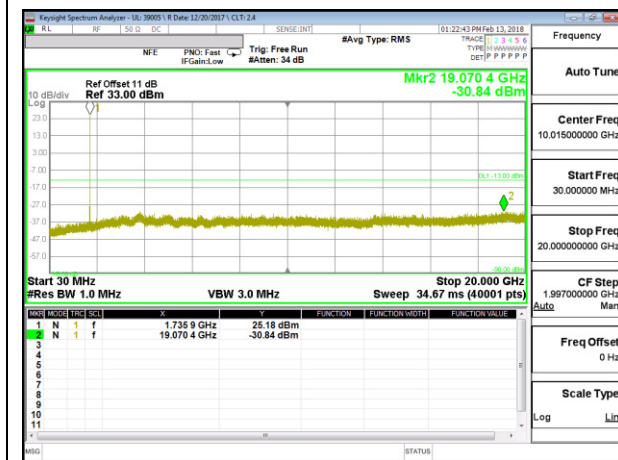

LTE B4 20MHz QPSK Low Channel RB1-0

LTE B4 20MHz 16QAM Low Channel RB1-0

LTE B4 20MHz QPSK Middle Channel RB1-0

LTE B4 20MHz 16QAM Middle Channel RB1-0

LTE B4 20MHz QPSK High Channel RB1-0

LTE B4 20MHz 16QAM High Channel RB1-0

8.3.5. LTE BAND 5

LTE B5 1.4MHz QPSK Low Channel RB1-0

LTE B5 1.4MHz 16QAM Low Channel RB1-0

LTE B5 1.4MHz QPSK Middle Channel RB1-0

LTE B5 1.4MHz 16QAM Middle Channel RB1-0

LTE B5 1.4MHz QPSK High Channel RB1-0

LTE B5 1.4MHz 16QAM High Channel RB1-0

LTE B5 3MHz QPSK Low Channel RB1-0

LTE B5 3MHz 16QAM Low Channel RB1-0

LTE B5 3MHz QPSK Middle Channel RB1-0

LTE B5 3MHz 16QAM Middle Channel RB1-0

LTE B5 3MHz QPSK High Channel RB1-0