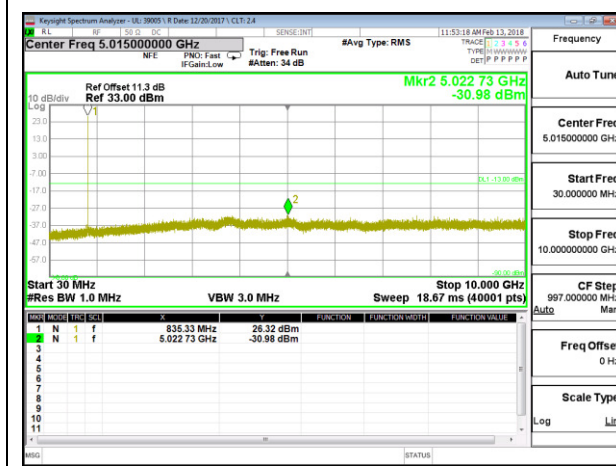

LTE B4 20MHz QPSK Low Channel RB1-0

LTE B4 20MHz 16QAM Low Channel RB1-0

LTE B4 20MHz QPSK Middle Channel RB1-0

LTE B4 20MHz 16QAM Middle Channel RB1-0

LTE B4 20MHz QPSK High Channel RB1-0

LTE B4 20MHz 16QAM High Channel RB1-0

8.3.5. LTE BAND 5

LTE B5 1.4MHz QPSK Low Channel RB1-0

LTE B5 1.4MHz 16QAM Low Channel RB1-0

LTE B5 1.4MHz QPSK Middle Channel RB1-0

LTE B5 1.4MHz 16QAM Middle Channel RB1-0

LTE B5 1.4MHz QPSK High Channel RB1-0

LTE B5 1.4MHz 16QAM High Channel RB1-0

LTE B5 3MHz QPSK Low Channel RB1-0

LTE B5 3MHz 16QAM Low Channel RB1-0

LTE B5 3MHz QPSK Middle Channel RB1-0

LTE B5 3MHz 16QAM Middle Channel RB1-0

LTE B5 3MHz QPSK High Channel RB1-0

LTE B5 3MHz 16QAM High Channel RB1-0

LTE B5 5MHz QPSK Low Channel RB1-0

LTE B5 5MHz 16QAM Low Channel RB1-0

LTE B5 5MHz QPSK Middle Channel RB1-0

LTE B5 5MHz 16QAM Middle Channel RB1-0

LTE B5 5MHz QPSK High Channel RB1-0