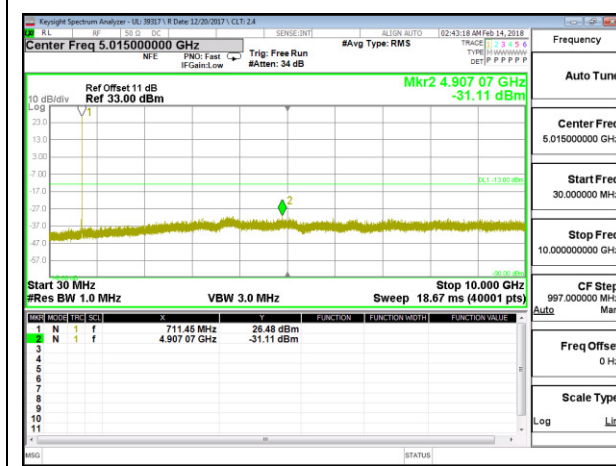

LTE B12 1.4MHz QPSK High Channel RB1-0

LTE B12 1.4MHz 16QAM High Channel RB1-0

LTE B12 3MHz QPSK Low Channel RB1-0

LTE B12 3MHz 16QAM Low Channel RB1-0

LTE B12 3MHz QPSK Middle Channel RB1-0

LTE B12 3MHz 16QAM Middle Channel RB1-0

LTE B12 3MHz QPSK High Channel RB1-0

LTE B12 3MHz 16QAM High Channel RB1-0

LTE B12 5MHz QPSK Low Channel RB1-0

LTE B12 5MHz 16QAM Low Channel RB1-0

LTE B12 5MHz QPSK Middle Channel RB1-0

LTE B12 5MHz 16QAM Middle Channel RB1-0

LTE B12 5MHz QPSK High Channel RB1-0

LTE B12 5MHz 16QAM High Channel RB1-0