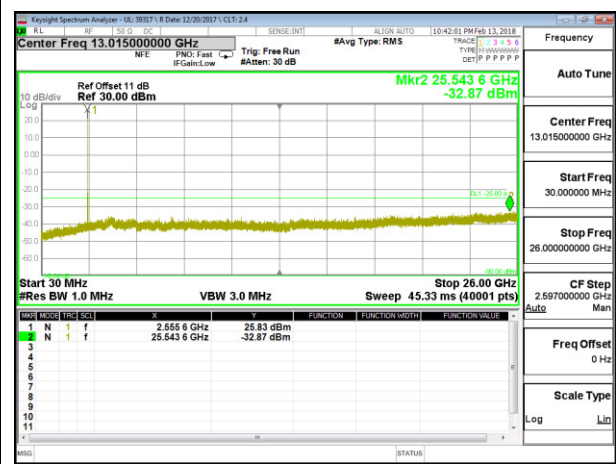

LTE B7 5MHz 16QAM High Channel RB1-0

LTE B7 10MHz QPSK Low Channel RB1-0

LTE B7 10MHz 16QAM Low Channel RB1-0

LTE B7 10MHz QPSK Middle Channel RB1-0

LTE B7 10MHz 16QAM Middle Channel RB1-0

LTE B7 10MHz QPSK High Channel RB1-0

LTE B7 10MHz 16QAM High Channel RB1-0

LTE B7 15MHz QPSK Low Channel RB1-0

LTE B7 15MHz 16QAM Low Channel RB1-0

LTE B7 15MHz QPSK Middle Channel RB1-0

LTE B7 15MHz 16QAM Middle Channel RB1-0

LTE B7 15MHz QPSK High Channel RB1-0

LTE B7 15MHz 16QAM High Channel RB1-0

LTE B7 20MHz QPSK Low Channel RB1-0

LTE B7 20MHz 16QAM Low Channel RB1-0

LTE B7 20MHz QPSK Middle Channel RB1-0

LTE B7 20MHz 16QAM Middle Channel RB1-0

LTE B7 20MHz QPSK High Channel RB1-0