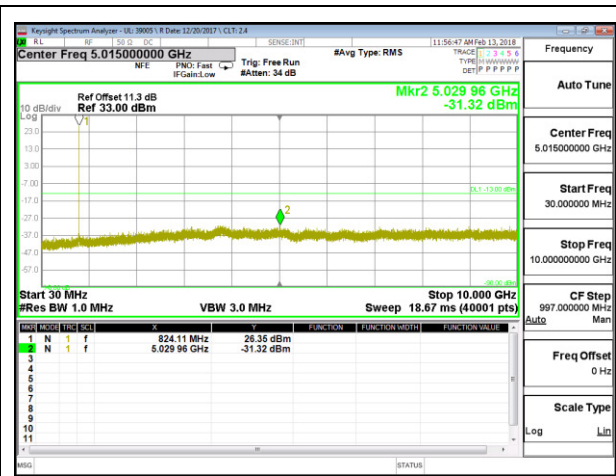

8.3.5. LTE BAND 5

LTE B5 1.4MHz QPSK Low Channel RB1-0

LTE B5 1.4MHz 16QAM Low Channel RB1-0

LTE B5 1.4MHz QPSK Middle Channel RB1-0

LTE B5 1.4MHz 16QAM Middle Channel RB1-0

LTE B5 1.4MHz QPSK High Channel RB1-0

LTE B5 1.4MHz 16QAM High Channel RB1-0

LTE B5 3MHz QPSK Low Channel RB1-0

LTE B5 3MHz 16QAM Low Channel RB1-0

LTE B5 3MHz QPSK Middle Channel RB1-0

LTE B5 3MHz 16QAM Middle Channel RB1-0

LTE B5 3MHz QPSK High Channel RB1-0

LTE B5 3MHz 16QAM High Channel RB1-0

LTE B5 5MHz QPSK Low Channel RB1-0

LTE B5 5MHz 16QAM Low Channel RB1-0

LTE B5 5MHz QPSK Middle Channel RB1-0

LTE B5 5MHz 16QAM Middle Channel RB1-0

LTE B5 5MHz QPSK High Channel RB1-0

LTE B5 5MHz 16QAM High Channel RB1-0

LTE B5 10MHz QPSK Low Channel RB1-0

LTE B5 10MHz 16QAM Low Channel RB1-0

LTE B5 10MHz QPSK Middle Channel RB1-0

LTE B5 10MHz 16QAM Middle Channel RB1-0

LTE B5 10MHz QPSK High Channel RB1-0