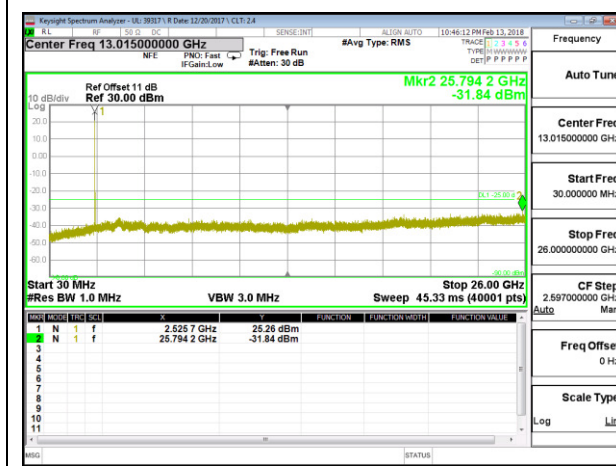

LTE B7 15MHz 16QAM High Channel RB1-0

LTE B7 20MHz QPSK Low Channel RB1-0

LTE B7 20MHz 16QAM Low Channel RB1-0

LTE B7 20MHz QPSK Middle Channel RB1-0

LTE B7 20MHz 16QAM Middle Channel RB1-0

LTE B7 20MHz QPSK High Channel RB1-0

LTE B7 20MHz 16QAM High Channel RB1-0

8.3.7. LTE BAND 12

LTE B12 1.4MHz QPSK Low Channel RB1-0

LTE B12 1.4MHz 16QAM Low Channel RB1-0

LTE B12 1.4MHz QPSK Middle Channel RB1-0

LTE B12 1.4MHz 16QAM Middle Channel RB1-0