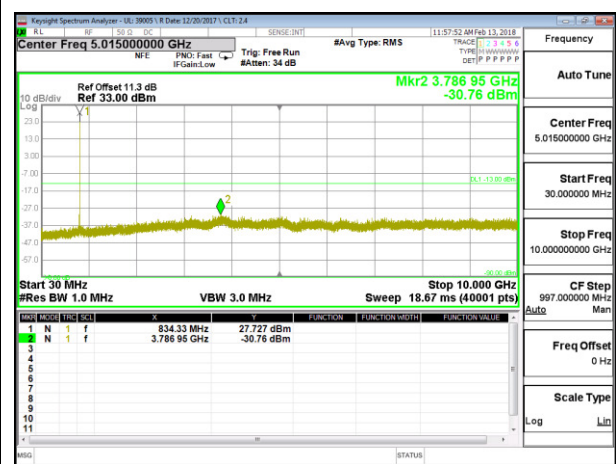

LTE B5 1.4MHz 16QAM High Channel RB1-0

LTE B5 3MHz QPSK Low Channel RB1-0

LTE B5 3MHz 16QAM Low Channel RB1-0

LTE B5 3MHz QPSK Middle Channel RB1-0

LTE B5 3MHz 16QAM Middle Channel RB1-0

LTE B5 3MHz QPSK High Channel RB1-0

LTE B5 3MHz 16QAM High Channel RB1-0

LTE B5 5MHz QPSK Low Channel RB1-0

LTE B5 5MHz 16QAM Low Channel RB1-0

LTE B5 5MHz QPSK Middle Channel RB1-0

LTE B5 5MHz 16QAM Middle Channel RB1-0

LTE B5 5MHz QPSK High Channel RB1-0

LTE B5 5MHz 16QAM High Channel RB1-0

LTE B5 10MHz QPSK Low Channel RB1-0

LTE B5 10MHz 16QAM Low Channel RB1-0

LTE B5 10MHz QPSK Middle Channel RB1-0

LTE B5 10MHz 16QAM Middle Channel RB1-0

LTE B5 10MHz QPSK High Channel RB1-0