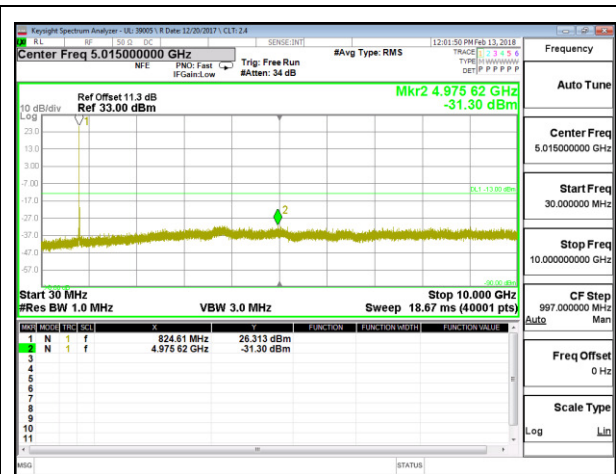

LTE B5 1.4MHz 16QAM High Channel RB1-0

LTE B5 3MHz QPSK Low Channel RB1-0

LTE B5 3MHz 16QAM Low Channel RB1-0

LTE B5 3MHz QPSK Middle Channel RB1-0

LTE B5 3MHz 16QAM Middle Channel RB1-0

LTE B5 3MHz QPSK High Channel RB1-0

LTE B5 3MHz 16QAM High Channel RB1-0

LTE B5 5MHz QPSK Low Channel RB1-0

LTE B5 5MHz 16QAM Low Channel RB1-0

LTE B5 5MHz QPSK Middle Channel RB1-0

LTE B5 5MHz 16QAM Middle Channel RB1-0

LTE B5 5MHz QPSK High Channel RB1-0

LTE B5 5MHz 16QAM High Channel RB1-0

LTE B5 10MHz QPSK Low Channel RB1-0

LTE B5 10MHz 16QAM Low Channel RB1-0

LTE B5 10MHz QPSK Middle Channel RB1-0

LTE B5 10MHz 16QAM Middle Channel RB1-0

LTE B5 10MHz QPSK High Channel RB1-0