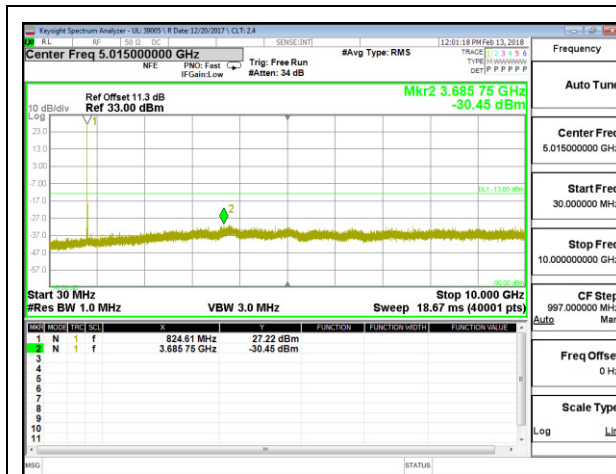

LTE B5 1.4MHz 16QAM High Channel RB1-0

LTE B5 3MHz QPSK Low Channel RB1-0

LTE B5 3MHz 16QAM Low Channel RB1-0

LTE B5 3MHz QPSK Middle Channel RB1-0

LTE B5 3MHz 16QAM Middle Channel RB1-0

LTE B5 3MHz QPSK High Channel RB1-0

LTE B5 3MHz 16QAM High Channel RB1-0

LTE B5 5MHz QPSK Low Channel RB1-0

LTE B5 5MHz 16QAM Low Channel RB1-0

LTE B5 5MHz QPSK Middle Channel RB1-0

LTE B5 5MHz 16QAM Middle Channel RB1-0

LTE B5 5MHz QPSK High Channel RB1-0

LTE B5 5MHz 16QAM High Channel RB1-0

LTE B5 10MHz QPSK Low Channel RB1-0

LTE B5 10MHz 16QAM Low Channel RB1-0

LTE B5 10MHz QPSK Middle Channel RB1-0

LTE B5 10MHz 16QAM Middle Channel RB1-0

LTE B5 10MHz QPSK High Channel RB1-0