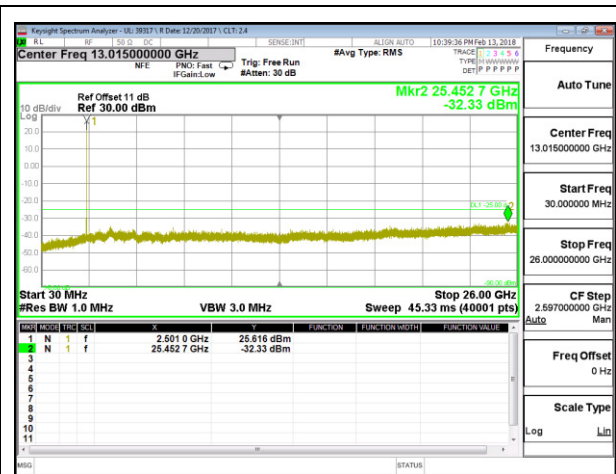

LTE B7 5MHz 16QAM High Channel RB1-0

LTE B7 10MHz QPSK Low Channel RB1-0

LTE B7 10MHz 16QAM Low Channel RB1-0

LTE B7 10MHz QPSK Middle Channel RB1-0

LTE B7 10MHz 16QAM Middle Channel RB1-0

LTE B7 10MHz QPSK High Channel RB1-0

LTE B7 10MHz 16QAM High Channel RB1-0

LTE B7 15MHz QPSK Low Channel RB1-0

LTE B7 15MHz 16QAM Low Channel RB1-0

LTE B7 15MHz QPSK Middle Channel RB1-0

LTE B7 15MHz 16QAM Middle Channel RB1-0

LTE B7 15MHz QPSK High Channel RB1-0