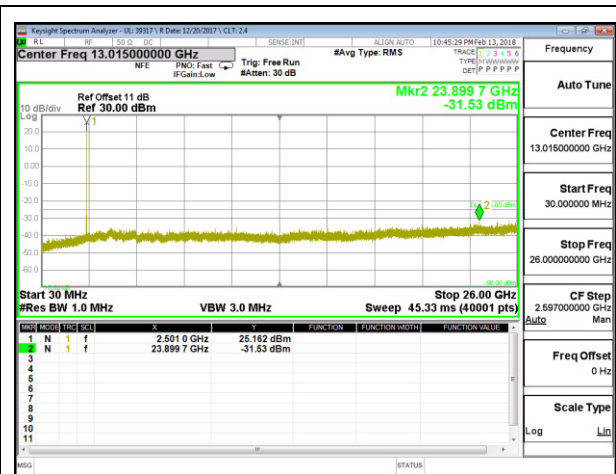

LTE B7 5MHz 16QAM High Channel RB1-0

LTE B7 10MHz QPSK Low Channel RB1-0

LTE B7 10MHz 16QAM Low Channel RB1-0

LTE B7 10MHz QPSK Middle Channel RB1-0

LTE B7 10MHz 16QAM Middle Channel RB1-0

LTE B7 10MHz QPSK High Channel RB1-0

LTE B7 10MHz 16QAM High Channel RB1-0

LTE B7 15MHz QPSK Low Channel RB1-0

LTE B7 15MHz 16QAM Low Channel RB1-0

LTE B7 15MHz QPSK Middle Channel RB1-0

LTE B7 15MHz 16QAM Middle Channel RB1-0

LTE B7 15MHz QPSK High Channel RB1-0

LTE B7 15MHz 16QAM High Channel RB1-0

LTE B7 20MHz QPSK Low Channel RB1-0

LTE B7 20MHz 16QAM Low Channel RB1-0

LTE B7 20MHz QPSK Middle Channel RB1-0

LTE B7 20MHz 16QAM Middle Channel RB1-0

LTE B7 20MHz QPSK High Channel RB1-0