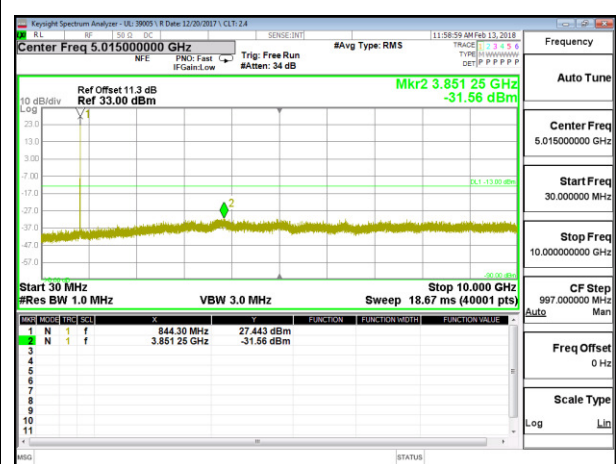

LTE B5 1.4MHz 16QAM High Channel RB1-0

LTE B5 3MHz QPSK Low Channel RB1-0

LTE B5 3MHz 16QAM Low Channel RB1-0

LTE B5 3MHz QPSK Middle Channel RB1-0

LTE B5 3MHz 16QAM Middle Channel RB1-0

LTE B5 3MHz QPSK High Channel RB1-0

LTE B5 3MHz 16QAM High Channel RB1-0

LTE B5 5MHz QPSK Low Channel RB1-0

LTE B5 5MHz 16QAM Low Channel RB1-0

LTE B5 5MHz QPSK Middle Channel RB1-0

LTE B5 5MHz 16QAM Middle Channel RB1-0

LTE B5 5MHz QPSK High Channel RB1-0

LTE B5 5MHz 16QAM High Channel RB1-0

LTE B5 10MHz QPSK Low Channel RB1-0

LTE B5 10MHz 16QAM Low Channel RB1-0

LTE B5 10MHz QPSK Middle Channel RB1-0

LTE B5 10MHz 16QAM Middle Channel RB1-0

LTE B5 10MHz QPSK High Channel RB1-0