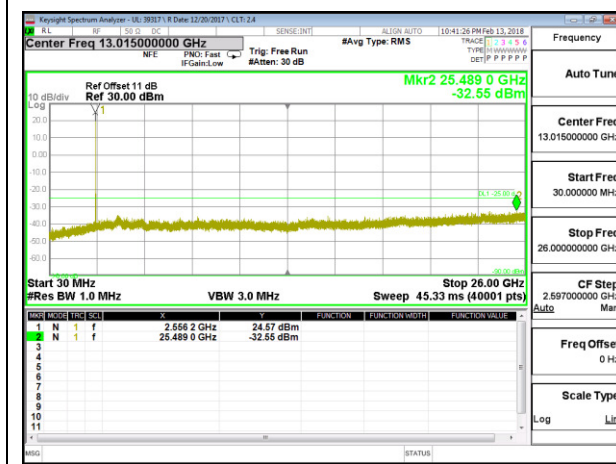

LTE B7 5MHz 16QAM High Channel RB1-0

LTE B7 10MHz QPSK Low Channel RB1-0

LTE B7 10MHz 16QAM Low Channel RB1-0

LTE B7 10MHz QPSK Middle Channel RB1-0

LTE B7 10MHz 16QAM Middle Channel RB1-0

LTE B7 10MHz QPSK High Channel RB1-0

LTE B7 10MHz 16QAM High Channel RB1-0

LTE B7 15MHz QPSK Low Channel RB1-0

LTE B7 15MHz 16QAM Low Channel RB1-0

LTE B7 15MHz QPSK Middle Channel RB1-0

LTE B7 15MHz 16QAM Middle Channel RB1-0

LTE B7 15MHz QPSK High Channel RB1-0

LTE B7 15MHz 16QAM High Channel RB1-0

LTE B7 20MHz QPSK Low Channel RB1-0

LTE B7 20MHz 16QAM Low Channel RB1-0

LTE B7 20MHz QPSK Middle Channel RB1-0

LTE B7 20MHz 16QAM Middle Channel RB1-0

LTE B7 20MHz QPSK High Channel RB1-0