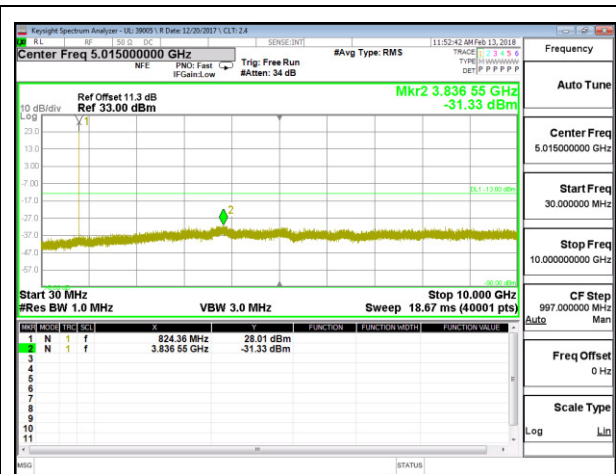

LTE B4 20MHz QPSK Low Channel RB1-0

LTE B4 20MHz 16QAM Low Channel RB1-0

LTE B4 20MHz QPSK Middle Channel RB1-0

LTE B4 20MHz 16QAM Middle Channel RB1-0

LTE B4 20MHz QPSK High Channel RB1-0

LTE B4 20MHz 16QAM High Channel RB1-0

8.3.5. LTE BAND 5

LTE B5 1.4MHz QPSK Low Channel RB1-0

LTE B5 1.4MHz 16QAM Low Channel RB1-0

LTE B5 1.4MHz QPSK Middle Channel RB1-0

LTE B5 1.4MHz 16QAM Middle Channel RB1-0

LTE B5 1.4MHz QPSK High Channel RB1-0

LTE B5 1.4MHz 16QAM High Channel RB1-0

LTE B5 3MHz QPSK Low Channel RB1-0

LTE B5 3MHz 16QAM Low Channel RB1-0

LTE B5 3MHz QPSK Middle Channel RB1-0

LTE B5 3MHz 16QAM Middle Channel RB1-0

LTE B5 3MHz QPSK High Channel RB1-0

LTE B5 3MHz 16QAM High Channel RB1-0

LTE B5 5MHz QPSK Low Channel RB1-0

LTE B5 5MHz 16QAM Low Channel RB1-0

LTE B5 5MHz QPSK Middle Channel RB1-0

LTE B5 5MHz 16QAM Middle Channel RB1-0

LTE B5 5MHz QPSK High Channel RB1-0