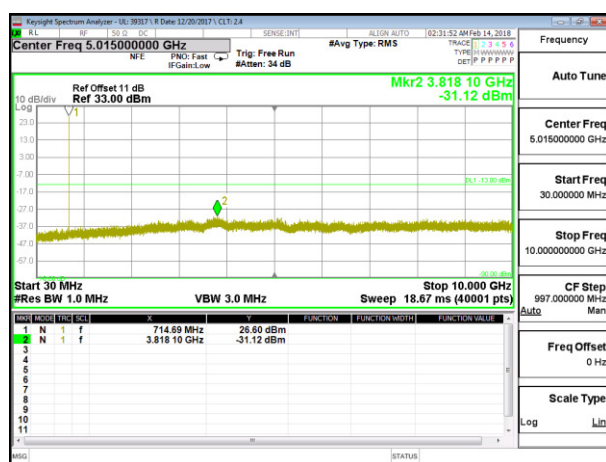

LTE B7 20MHz 16QAM High Channel RB1-0

8.3.7. LTE BAND 12

LTE B12 1.4MHz QPSK Low Channel RB1-0

LTE B12 1.4MHz 16QAM Low Channel RB1-0

LTE B12 1.4MHz QPSK Middle Channel RB1-0

LTE B12 1.4MHz 16QAM Middle Channel RB1-0

LTE B12 1.4MHz QPSK High Channel RB1-0

LTE B12 1.4MHz 16QAM High Channel RB1-0

LTE B12 3MHz QPSK Low Channel RB1-0

LTE B12 3MHz 16QAM Low Channel RB1-0

LTE B12 3MHz QPSK Middle Channel RB1-0

LTE B12 3MHz 16QAM Middle Channel RB1-0