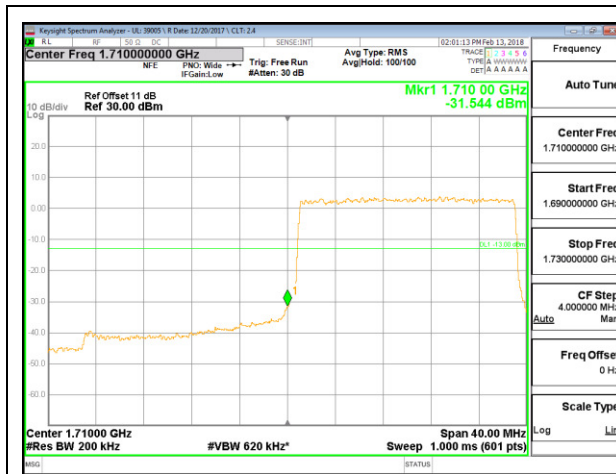

LTE B4 10MHz 16QAM High Channel RB50-0

LTE B4 15MHz QPSK Low Channel RB1-0

LTE B4 15MHz QPSK High Channel RB1-24

LTE B4 15MHz QPSK Low Channel RB25-0

LTE B4 15MHz QPSK High Channel RB25-0

LTE B4 15MHz 16QAM Low Channel RB1-0

LTE B4 15MHz 16QAM High Channel RB1-24

LTE B4 15MHz 16QAM Low Channel RB25-0

LTE B4 15MHz 16QAM High Channel RB25-0-0

LTE B4 20MHz QPSK Low Channel RB1-0

LTE B4 20MHz QPSK High Channel RB1-49

LTE B4 20MHz QPSK Low Channel RB50-0

LTE B4 20MHz QPSK High Channel RB50-0

LTE B4 20MHz 16QAM Low Channel RB1-0

LTE B4 20MHz 16QAM High Channel RB1-49

LTE B4 20MHz 16QAM Low Channel RB50-0

LTE B4 20MHz 16QAM High Channel RB50-0

8.2.5. LTE BAND 5 BANDEDGE