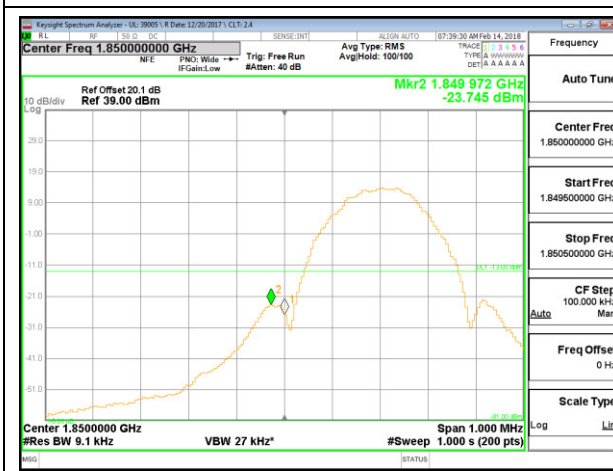

8.2.2. GSM 1900MHz

GSM 1900MHz GPRS Low Channel

GSM 1900MHz GPRS High Channel

GSM 1900MHz EGPRS Low Channel

GSM 1900MHz EGPRS High Channel

8.2.3. WCDMA BAND 5

8.2.4. LTE BAND 4 BANDEDGE

LTE B4 1.4MHz QPSK Low Channel RB1-0

LTE B4 1.4MHz QPSK High Channel RB1-5

LTE B4 1.4MHz QPSK Low Channel RB6-0

LTE B4 1.4MHz QPSK High Channel RB6-0

LTE B4 1.4MHz 16QAM Low Channel RB1-0

LTE B4 1.4MHz 16QAM High Channel RB1-5

LTE B4 1.4MHz 16QAM Low Channel RB6-0