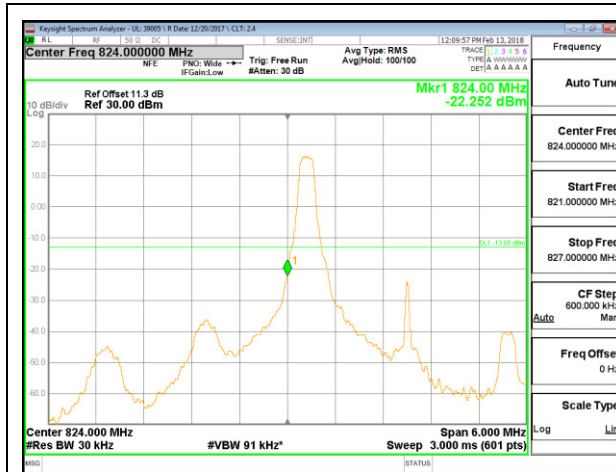

LTE B5 1.4MHz 16QAM Low Channel RB6-0

LTE B5 1.4MHz 16QAM High Channel RB6-0

LTE B5 3MHz QPSK Low Channel RB1-0

LTE B5 3MHz QPSK High Channel RB1-14

LTE B5 3MHz QPSK Low Channel RB15-0

LTE B5 3MHz QPSK High Channel RB15-0