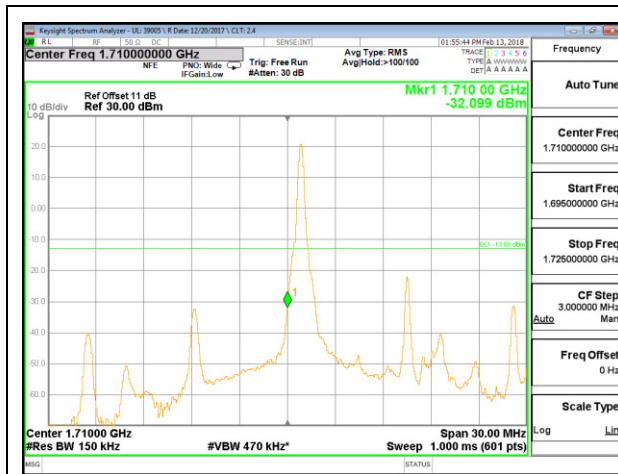

LTE B4 10MHz 16QAM High Channel RB50-0

LTE B4 15MHz QPSK Low Channel RB1-0

LTE B4 15MHz QPSK High Channel RB1-24

LTE B4 15MHz QPSK Low Channel RB25-0

LTE B4 15MHz QPSK High Channel RB25-0

LTE B4 15MHz 16QAM Low Channel RB1-0

LTE B4 15MHz 16QAM High Channel RB1-24

LTE B4 15MHz 16QAM Low Channel RB25-0

LTE B4 15MHz 16QAM High Channel RB25-0-0

LTE B4 20MHz QPSK Low Channel RB1-0

LTE B4 20MHz QPSK High Channel RB1-49

LTE B4 20MHz QPSK Low Channel RB50-0