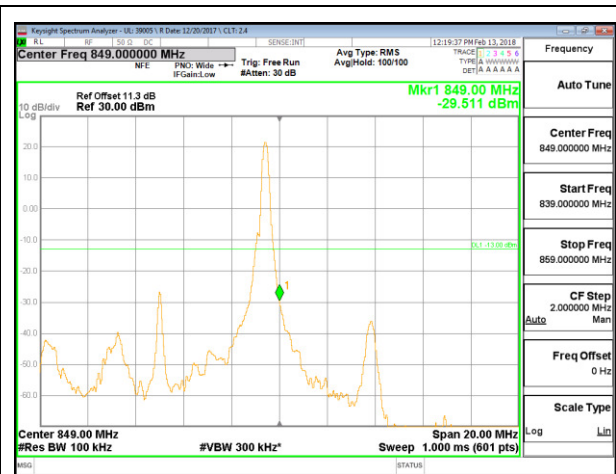

LTE B5 3MHz 16QAM Low Channel RB1-0

LTE B5 3MHz 16QAM High Channel RB1-14

LTE B5 3MHz 16QAM Low Channel RB15-0

LTE B5 3MHz 16QAM High Channel RB15-0

LTE B5 5MHz QPSK Low Channel RB1-0

LTE B5 5MHz QPSK High Channel RB1-24

LTE B5 5MHz QPSK Low Channel RB25-0

LTE B5 5MHz QPSK High Channel RB25-0

LTE B5 5MHz 16QAM Low Channel RB1-0

LTE B5 5MHz 16QAM High Channel RB1-24

LTE B5 5MHz 16QAM Low Channel RB25-0

LTE B5 5MHz 16QAM High Channel RB25-0

LTE B5 10MHz QPSK Low Channel RB1-0

LTE B5 10MHz QPSK High Channel RB1-49

LTE B5 10MHz QPSK Low Channel RB50-0

LTE B5 10MHz QPSK High Channel RB50-0

LTE B5 10MHz 16QAM Low Channel RB1-0

LTE B5 10MHz 16QAM High Channel RB1-49