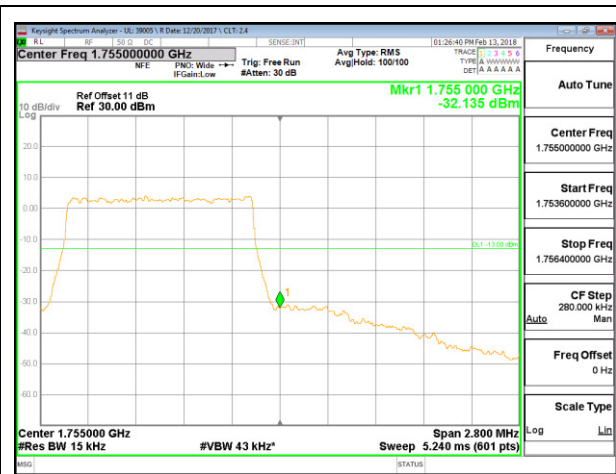

8.2.2. GSM 1900MHz

GSM 1900MHz GPRS Low Channel

GSM 1900MHz GPRS High Channel

GSM 1900MHz EGPRS Low Channel

GSM 1900MHz EGPRS High Channel

8.2.3. WCDMA BAND 5

8.2.4. LTE BAND 4 BANDEDGE

LTE B4 1.4MHz QPSK Low Channel RB1-0

LTE B4 1.4MHz QPSK High Channel RB1-5

LTE B4 1.4MHz QPSK Low Channel RB6-0

LTE B4 1.4MHz QPSK High Channel RB6-0

LTE B4 1.4MHz 16QAM Low Channel RB1-0

LTE B4 1.4MHz 16QAM High Channel RB1-5

LTE B4 1.4MHz 16QAM Low Channel RB6-0

LTE B4 1.4MHz 16QAM High Channel RB6-0

LTE B4 3MHz QPSK Low Channel RB1-0

LTE B4 3MHz QPSK High Channel RB1-14

LTE B4 3MHz QPSK Low Channel RB15-0

LTE B4 3MHz QPSK High Channel RB15-0

LTE B4 3MHz 16QAM Low Channel RB1-0

LTE B4 3MHz 16QAM High Channel RB1-49

LTE B4 3MHz 16QAM Low Channel RB1-0

LTE B4 3MHz 16QAM High Channel RB1-14

LTE B4 5MHz QPSK Low Channel RB1-0

LTE B4 5MHz QPSK High Channel RB1-24

LTE B4 5MHz QPSK Low Channel RB25-0