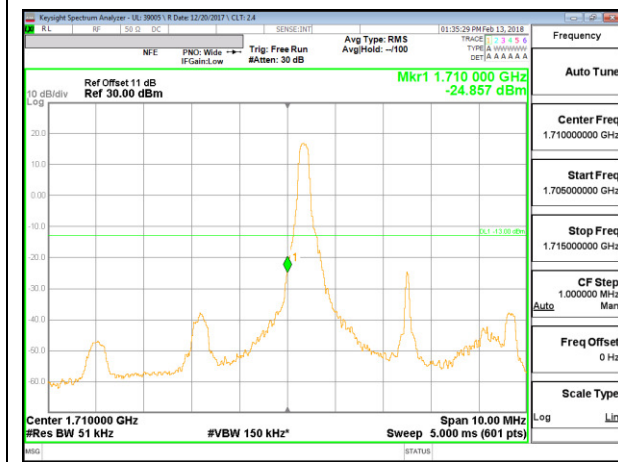

LTE B4 1.4MHz QPSK High Channel RB1-5

LTE B4 1.4MHz QPSK Low Channel RB6-0

LTE B4 1.4MHz QPSK High Channel RB6-0

LTE B4 1.4MHz 16QAM Low Channel RB1-0

LTE B4 1.4MHz 16QAM High Channel RB1-5

LTE B4 1.4MHz 16QAM Low Channel RB6-0

LTE B4 1.4MHz 16QAM High Channel RB6-0

LTE B4 3MHz QPSK Low Channel RB1-0

LTE B4 3MHz QPSK High Channel RB1-14

LTE B4 3MHz QPSK Low Channel RB15-0

LTE B4 3MHz QPSK High Channel RB15-0

LTE B4 3MHz 16QAM Low Channel RB1-0

LTE B4 3MHz 16QAM High Channel RB1-49

LTE B4 3MHz 16QAM Low Channel RB1-0

LTE B4 3MHz 16QAM High Channel RB1-14

LTE B4 5MHz QPSK Low Channel RB1-0

LTE B4 5MHz QPSK High Channel RB1-24

LTE B4 5MHz QPSK Low Channel RB25-0