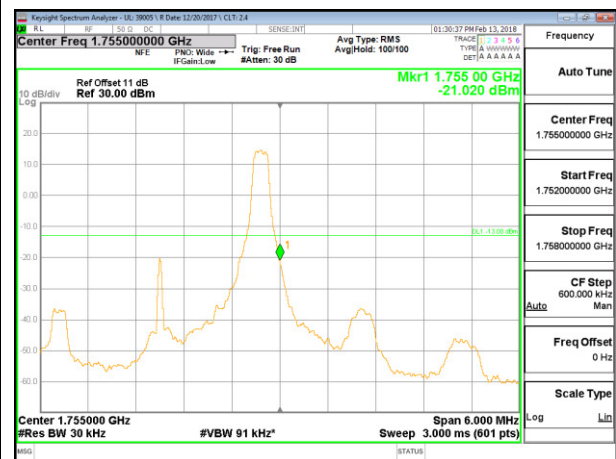

8.2.2. GSM 1900MHz

GSM 1900MHz GPRS Low Channel

GSM 1900MHz GPRS High Channel

GSM 1900MHz EGPRS Low Channel

GSM 1900MHz EGPRS High Channel

8.2.3. WCDMA BAND 5

8.2.4. LTE BAND 4 BANDEDGE

LTE B4 1.4MHz QPSK Low Channel RB1-0

LTE B4 1.4MHz QPSK High Channel RB1-5

LTE B4 1.4MHz QPSK Low Channel RB6-0

LTE B4 1.4MHz QPSK High Channel RB6-0

LTE B4 1.4MHz 16QAM Low Channel RB1-0

LTE B4 1.4MHz 16QAM High Channel RB1-5

LTE B4 1.4MHz 16QAM Low Channel RB6-0

LTE B4 1.4MHz 16QAM High Channel RB6-0

LTE B4 3MHz QPSK Low Channel RB1-0

LTE B4 3MHz QPSK High Channel RB1-14

LTE B4 3MHz QPSK Low Channel RB15-0

LTE B4 3MHz QPSK High Channel RB15-0

LTE B4 3MHz 16QAM Low Channel RB1-0