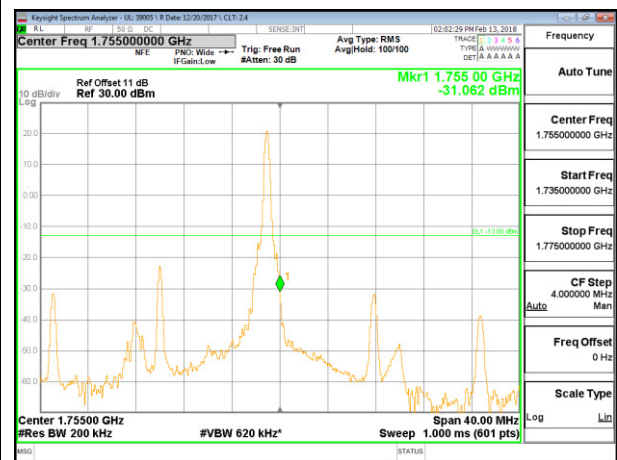

LTE B4 15MHz 16QAM High Channel RB1-24

LTE B4 15MHz 16QAM Low Channel RB25-0

LTE B4 15MHz 16QAM High Channel RB25-0-0

LTE B4 20MHz QPSK Low Channel RB1-0

LTE B4 20MHz QPSK High Channel RB1-49

LTE B4 20MHz QPSK Low Channel RB50-0

LTE B4 20MHz QPSK High Channel RB50-0

LTE B4 20MHz 16QAM Low Channel RB1-0

LTE B4 20MHz 16QAM High Channel RB1-49

LTE B4 20MHz 16QAM Low Channel RB50-0

LTE B4 20MHz 16QAM High Channel RB50-0

8.2.5. LTE BAND 5 BANDEDGE