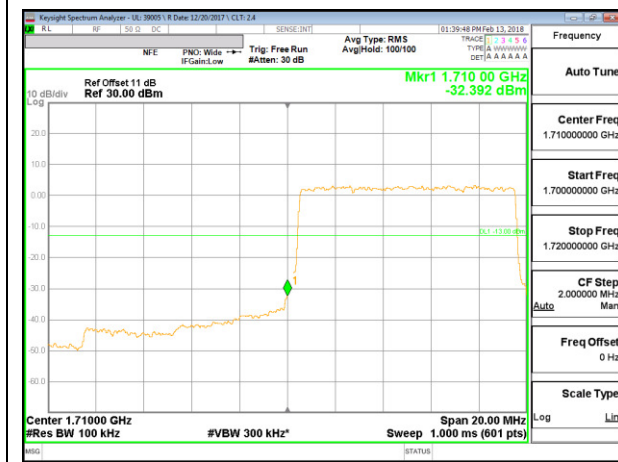

LTE B4 3MHz 16QAM High Channel RB1-49

LTE B4 3MHz 16QAM Low Channel RB1-0

LTE B4 3MHz 16QAM High Channel RB1-14

LTE B4 5MHz QPSK Low Channel RB1-0

LTE B4 5MHz QPSK High Channel RB1-24

LTE B4 5MHz QPSK Low Channel RB25-0

LTE B4 5MHz QPSK High Channel RB25-0

LTE B4 5MHz 16QAM Low Channel RB1-0

LTE B4 5MHz 16QAM High Channel RB1-24

LTE B4 5MHz 16QAM Low Channel RB25-0

LTE B4 5MHz 16QAM High Channel RB25-0-0

LTE B4 10MHz QPSK Low Channel RB1-0

LTE B4 10MHz QPSK High Channel RB1-49

LTE B4 10MHz QPSK Low Channel RB50-0

LTE B4 10MHz QPSK High Channel RB50-00

LTE B4 10MHz 16QAM Low Channel RB1-0

LTE B4 10MHz 16QAM High Channel RB1-49

LTE B4 10MHz 16QAM Low Channel RB50-0