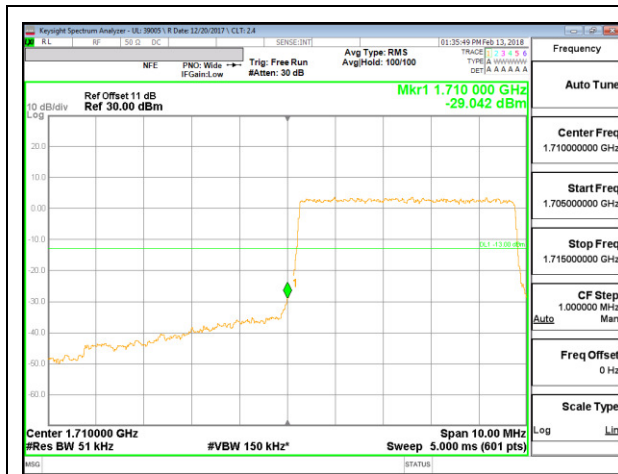

LTE B4 1.4MHz 16QAM High Channel RB6-0

LTE B4 3MHz QPSK Low Channel RB1-0

LTE B4 3MHz QPSK High Channel RB1-14

LTE B4 3MHz QPSK Low Channel RB15-0

LTE B4 3MHz QPSK High Channel RB15-0

LTE B4 3MHz 16QAM Low Channel RB1-0

LTE B4 3MHz 16QAM High Channel RB1-49

LTE B4 3MHz 16QAM Low Channel RB1-0

LTE B4 3MHz 16QAM High Channel RB1-14

LTE B4 5MHz QPSK Low Channel RB1-0

LTE B4 5MHz QPSK High Channel RB1-24

LTE B4 5MHz QPSK Low Channel RB25-0

LTE B4 5MHz QPSK High Channel RB25-0

LTE B4 5MHz 16QAM Low Channel RB1-0

LTE B4 5MHz 16QAM High Channel RB1-24

LTE B4 5MHz 16QAM Low Channel RB25-0

LTE B4 5MHz 16QAM High Channel RB25-0-0

LTE B4 10MHz QPSK Low Channel RB1-0

LTE B4 10MHz QPSK High Channel RB1-49

LTE B4 10MHz QPSK Low Channel RB50-0

LTE B4 10MHz QPSK High Channel RB50-00

LTE B4 10MHz 16QAM Low Channel RB1-0

LTE B4 10MHz 16QAM High Channel RB1-49

LTE B4 10MHz 16QAM Low Channel RB50-0