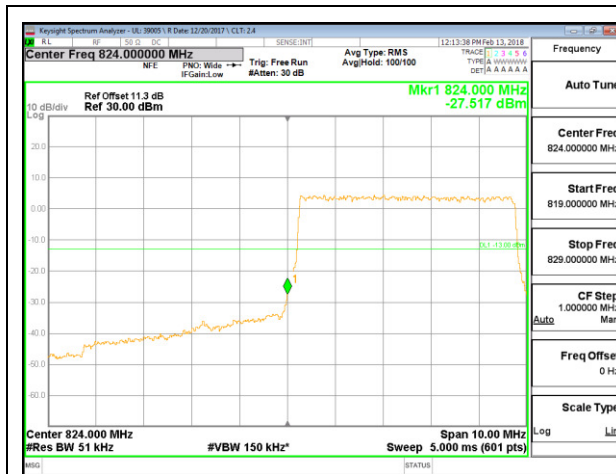

LTE B5 1.4MHz 16QAM Low Channel RB6-0

LTE B5 1.4MHz 16QAM High Channel RB6-0

LTE B5 3MHz QPSK Low Channel RB1-0

LTE B5 3MHz QPSK High Channel RB1-14

LTE B5 3MHz QPSK Low Channel RB15-0

LTE B5 3MHz QPSK High Channel RB15-0

LTE B5 3MHz 16QAM Low Channel RB1-0

LTE B5 3MHz 16QAM High Channel RB1-14

LTE B5 3MHz 16QAM Low Channel RB15-0

LTE B5 3MHz 16QAM High Channel RB15-0

LTE B5 5MHz QPSK Low Channel RB1-0

LTE B5 5MHz QPSK High Channel RB1-24

LTE B5 5MHz QPSK Low Channel RB25-0

LTE B5 5MHz QPSK High Channel RB25-0

LTE B5 5MHz 16QAM Low Channel RB1-0

LTE B5 5MHz 16QAM High Channel RB1-24

LTE B5 5MHz 16QAM Low Channel RB25-0

LTE B5 5MHz 16QAM High Channel RB25-0