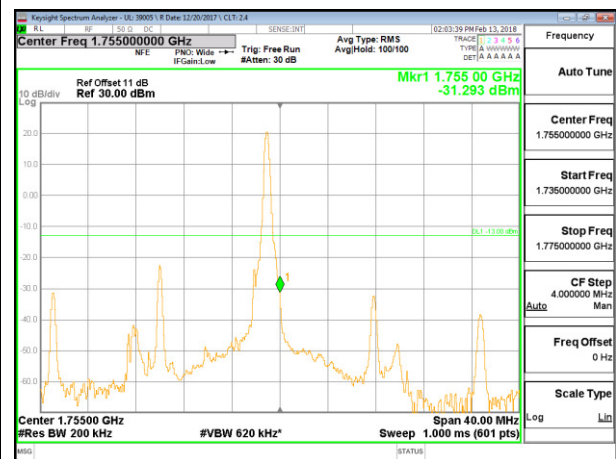

LTE B4 15MHz 16QAM High Channel RB1-24

LTE B4 15MHz 16QAM Low Channel RB25-0

LTE B4 15MHz 16QAM High Channel RB25-0-0

LTE B4 20MHz QPSK Low Channel RB1-0

LTE B4 20MHz QPSK High Channel RB1-49

LTE B4 20MHz QPSK Low Channel RB50-0

LTE B4 20MHz QPSK High Channel RB50-0

LTE B4 20MHz 16QAM Low Channel RB1-0

LTE B4 20MHz 16QAM High Channel RB1-49

LTE B4 20MHz 16QAM Low Channel RB50-0

LTE B4 20MHz 16QAM High Channel RB50-0

8.2.5. LTE BAND 5 BANDEDGE