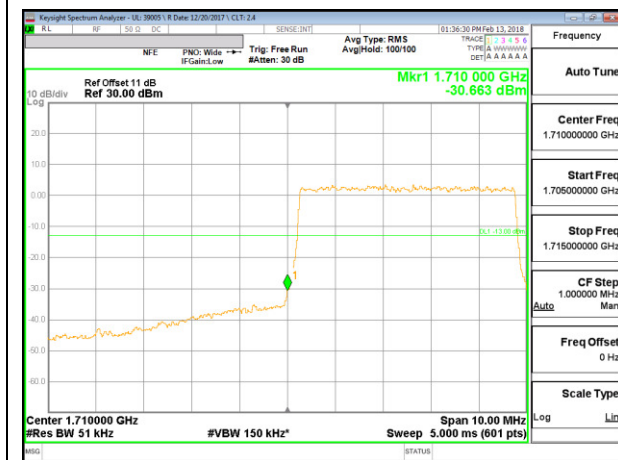

LTE B4 1.4MHz 16QAM High Channel RB6-0

LTE B4 3MHz QPSK Low Channel RB1-0

LTE B4 3MHz QPSK High Channel RB1-14

LTE B4 3MHz QPSK Low Channel RB15-0

LTE B4 3MHz QPSK High Channel RB15-0

LTE B4 3MHz 16QAM Low Channel RB1-0

LTE B4 3MHz 16QAM High Channel RB1-49

LTE B4 3MHz 16QAM Low Channel RB1-0

LTE B4 3MHz 16QAM High Channel RB1-14

LTE B4 5MHz QPSK Low Channel RB1-0

LTE B4 5MHz QPSK High Channel RB1-24

LTE B4 5MHz QPSK Low Channel RB25-0

LTE B4 5MHz QPSK High Channel RB25-0

LTE B4 5MHz 16QAM Low Channel RB1-0

LTE B4 5MHz 16QAM High Channel RB1-24

LTE B4 5MHz 16QAM Low Channel RB25-0

LTE B4 5MHz 16QAM High Channel RB25-0-0

LTE B4 10MHz QPSK Low Channel RB1-0