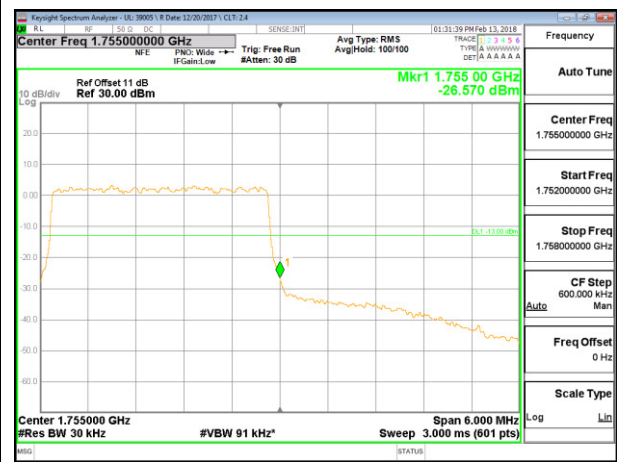

LTE B4 1.4MHz QPSK High Channel RB1-5

LTE B4 1.4MHz QPSK Low Channel RB6-0

LTE B4 1.4MHz QPSK High Channel RB6-0

LTE B4 1.4MHz 16QAM Low Channel RB1-0

LTE B4 1.4MHz 16QAM High Channel RB1-5

LTE B4 1.4MHz 16QAM Low Channel RB6-0

LTE B4 1.4MHz 16QAM High Channel RB6-0

LTE B4 3MHz QPSK Low Channel RB1-0

LTE B4 3MHz QPSK High Channel RB1-14

LTE B4 3MHz QPSK Low Channel RB15-0

LTE B4 3MHz QPSK High Channel RB15-0

LTE B4 3MHz 16QAM Low Channel RB1-0

LTE B4 3MHz 16QAM High Channel RB1-49

LTE B4 3MHz 16QAM Low Channel RB1-0

LTE B4 3MHz 16QAM High Channel RB1-14

LTE B4 5MHz QPSK Low Channel RB1-0

LTE B4 5MHz QPSK High Channel RB1-24

LTE B4 5MHz QPSK Low Channel RB25-0

LTE B4 5MHz QPSK High Channel RB25-0

LTE B4 5MHz 16QAM Low Channel RB1-0

LTE B4 5MHz 16QAM High Channel RB1-24

LTE B4 5MHz 16QAM Low Channel RB25-0

LTE B4 5MHz 16QAM High Channel RB25-0-0

LTE B4 10MHz QPSK Low Channel RB1-0