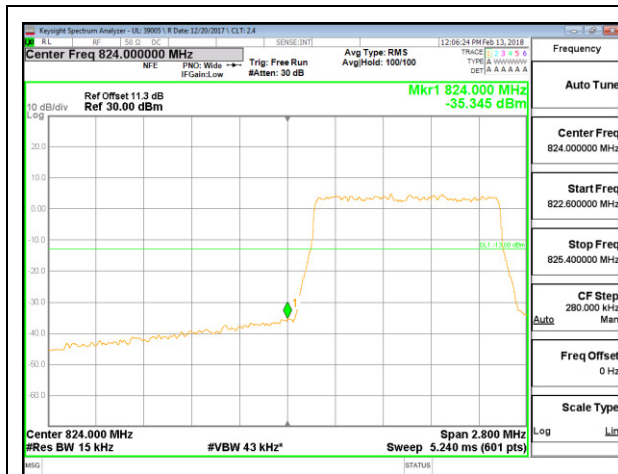

LTE B4 20MHz QPSK High Channel RB50-0

LTE B4 20MHz 16QAM Low Channel RB1-0

LTE B4 20MHz 16QAM High Channel RB1-49

LTE B4 20MHz 16QAM Low Channel RB50-0

LTE B4 20MHz 16QAM High Channel RB50-0

8.2.5. LTE BAND 5 BANDEDGE

LTE B5 1.4MHz QPSK Low Channel RB1-0

LTE B5 1.4MHz QPSK High Channel RB1-5

LTE B5 1.4MHz QPSK Low Channel RB6-0

LTE B5 1.4MHz QPSK High Channel RB6-0

LTE B5 1.4MHz 16QAM Low Channel RB1-0

LTE B5 1.4MHz 16QAM High Channel RB1-5

LTE B5 1.4MHz 16QAM Low Channel RB6-0

LTE B5 1.4MHz 16QAM High Channel RB6-0

LTE B5 3MHz QPSK Low Channel RB1-0

LTE B5 3MHz QPSK High Channel RB1-14

LTE B5 3MHz QPSK Low Channel RB15-0

LTE B5 3MHz QPSK High Channel RB15-0