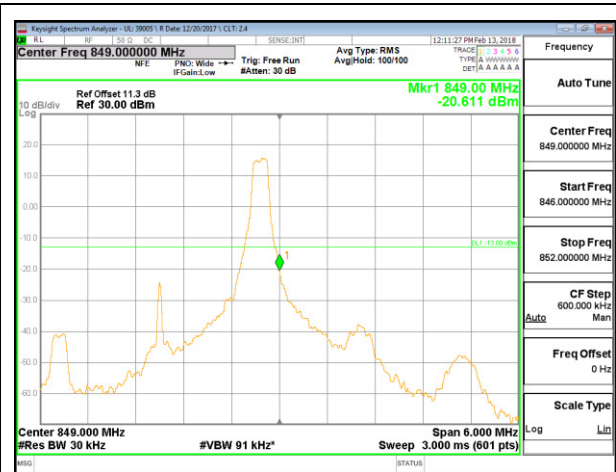

LTE B5 1.4MHz QPSK Low Channel RB1-0

LTE B5 1.4MHz QPSK High Channel RB1-5

LTE B5 1.4MHz QPSK Low Channel RB6-0

LTE B5 1.4MHz QPSK High Channel RB6-0

LTE B5 1.4MHz 16QAM Low Channel RB1-0

LTE B5 1.4MHz 16QAM High Channel RB1-5

LTE B5 1.4MHz 16QAM Low Channel RB6-0

LTE B5 1.4MHz 16QAM High Channel RB6-0

LTE B5 3MHz QPSK Low Channel RB1-0

LTE B5 3MHz QPSK High Channel RB1-14

LTE B5 3MHz QPSK Low Channel RB15-0

LTE B5 3MHz QPSK High Channel RB15-0

LTE B5 3MHz 16QAM Low Channel RB1-0

LTE B5 3MHz 16QAM High Channel RB1-14

LTE B5 3MHz 16QAM Low Channel RB15-0

LTE B5 3MHz 16QAM High Channel RB15-0

LTE B5 5MHz QPSK Low Channel RB1-0

LTE B5 5MHz QPSK High Channel RB1-24