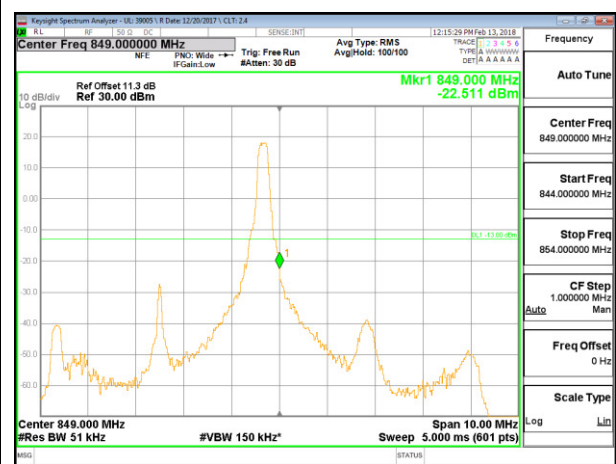

LTE B5 5MHz 16QAM High Channel RB1-24