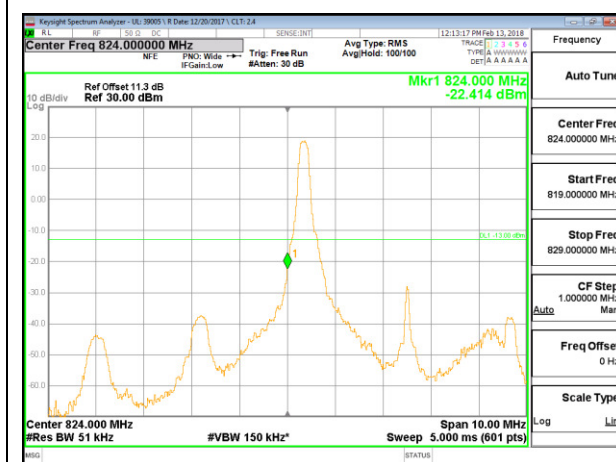

LTE B5 3MHz 16QAM Low Channel RB1-0

LTE B5 3MHz 16QAM High Channel RB1-14

LTE B5 3MHz 16QAM Low Channel RB15-0

LTE B5 3MHz 16QAM High Channel RB15-0

LTE B5 5MHz QPSK Low Channel RB1-0

LTE B5 5MHz QPSK High Channel RB1-24