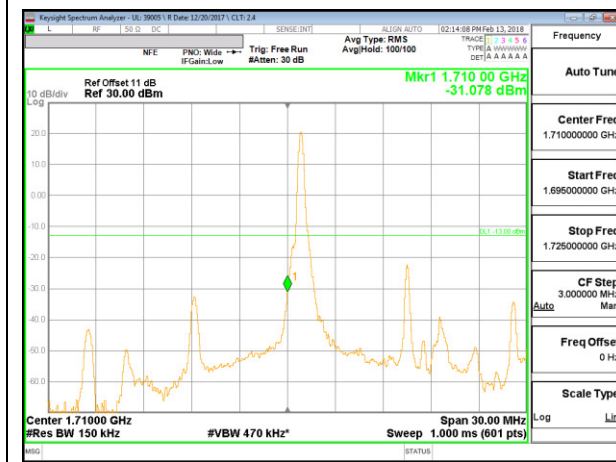

LTE B4 10MHz QPSK High Channel RB1-49

LTE B4 10MHz QPSK Low Channel RB50-0

LTE B4 10MHz QPSK High Channel RB50-00

LTE B4 10MHz 16QAM Low Channel RB1-0

LTE B4 10MHz 16QAM High Channel RB1-49

LTE B4 10MHz 16QAM Low Channel RB50-0

LTE B4 10MHz 16QAM High Channel RB50-0

LTE B4 15MHz QPSK Low Channel RB1-0

LTE B4 15MHz QPSK High Channel RB1-24

LTE B4 15MHz QPSK Low Channel RB25-0

LTE B4 15MHz QPSK High Channel RB25-0

LTE B4 15MHz 16QAM Low Channel RB1-0