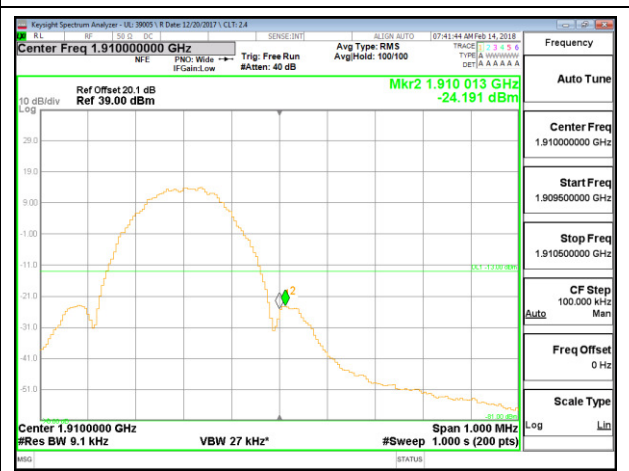

8.2.2. GSM 1900MHz

GSM 1900MHz GPRS Low Channel

GSM 1900MHz GPRS High Channel

GSM 1900MHz EGPRS Low Channel

GSM 1900MHz EGPRS High Channel

8.2.3. WCDMA BAND 5

8.2.4. LTE BAND 4 BANDEDGE

LTE B4 1.4MHz QPSK Low Channel RB1-0

LTE B4 1.4MHz QPSK High Channel RB1-5

LTE B4 1.4MHz QPSK Low Channel RB6-0

LTE B4 1.4MHz QPSK High Channel RB6-0

LTE B4 1.4MHz 16QAM Low Channel RB1-0

LTE B4 1.4MHz 16QAM High Channel RB1-5

LTE B4 1.4MHz 16QAM Low Channel RB6-0

LTE B4 1.4MHz 16QAM High Channel RB6-0

LTE B4 3MHz QPSK Low Channel RB1-0

LTE B4 3MHz QPSK High Channel RB1-14

LTE B4 3MHz QPSK Low Channel RB15-0

LTE B4 3MHz QPSK High Channel RB15-0

LTE B4 3MHz 16QAM Low Channel RB1-0