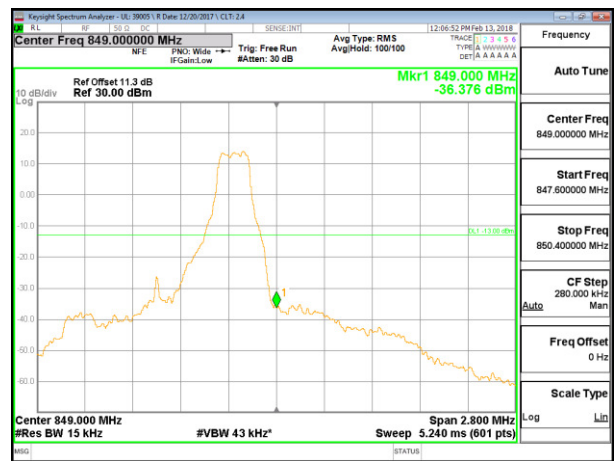

LTE B4 20MHz QPSK High Channel RB50-0

LTE B4 20MHz 16QAM Low Channel RB1-0

LTE B4 20MHz 16QAM High Channel RB1-49

LTE B4 20MHz 16QAM Low Channel RB50-0

LTE B4 20MHz 16QAM High Channel RB50-0

8.2.5. LTE BAND 5 BANDEDGE

LTE B5 1.4MHz QPSK Low Channel RB1-0

LTE B5 1.4MHz QPSK High Channel RB1-5

LTE B5 1.4MHz QPSK Low Channel RB6-0

LTE B5 1.4MHz QPSK High Channel RB6-0

LTE B5 1.4MHz 16QAM Low Channel RB1-0

LTE B5 1.4MHz 16QAM High Channel RB1-5