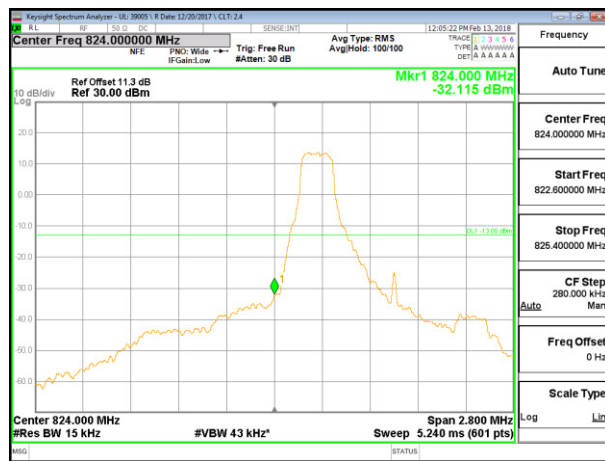

LTE B4 20MHz QPSK High Channel RB50-0

LTE B4 20MHz 16QAM Low Channel RB1-0

LTE B4 20MHz 16QAM High Channel RB1-49

LTE B4 20MHz 16QAM Low Channel RB50-0

LTE B4 20MHz 16QAM High Channel RB50-0

8.2.5. LTE BAND 5 BANDEDGE

LTE B5 1.4MHz QPSK Low Channel RB1-0

LTE B5 1.4MHz QPSK High Channel RB1-5

LTE B5 1.4MHz QPSK Low Channel RB6-0

LTE B5 1.4MHz QPSK High Channel RB6-0

LTE B5 1.4MHz 16QAM Low Channel RB1-0

LTE B5 1.4MHz 16QAM High Channel RB1-5