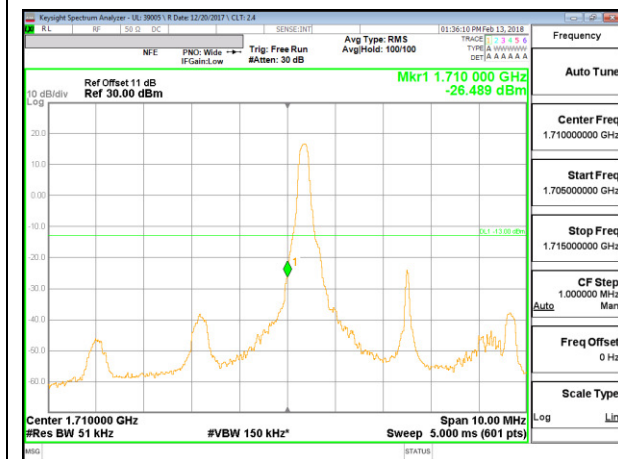

LTE B4 3MHz 16QAM High Channel RB1-49

LTE B4 3MHz 16QAM Low Channel RB1-0

LTE B4 3MHz 16QAM High Channel RB1-14

LTE B4 5MHz QPSK Low Channel RB1-0

LTE B4 5MHz QPSK High Channel RB1-24

LTE B4 5MHz QPSK Low Channel RB25-0

LTE B4 5MHz QPSK High Channel RB25-0

LTE B4 5MHz 16QAM Low Channel RB1-0

LTE B4 5MHz 16QAM High Channel RB1-24

LTE B4 5MHz 16QAM Low Channel RB25-0

LTE B4 5MHz 16QAM High Channel RB25-0-0

LTE B4 10MHz QPSK Low Channel RB1-0