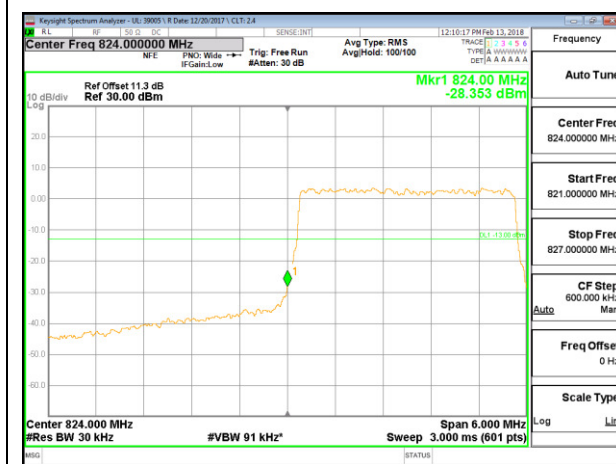

LTE B5 1.4MHz QPSK Low Channel RB1-0

LTE B5 1.4MHz QPSK High Channel RB1-5

LTE B5 1.4MHz QPSK Low Channel RB6-0

LTE B5 1.4MHz QPSK High Channel RB6-0

LTE B5 1.4MHz 16QAM Low Channel RB1-0

LTE B5 1.4MHz 16QAM High Channel RB1-5

LTE B5 1.4MHz 16QAM Low Channel RB6-0

LTE B5 1.4MHz 16QAM High Channel RB6-0

LTE B5 3MHz QPSK Low Channel RB1-0

LTE B5 3MHz QPSK High Channel RB1-14

LTE B5 3MHz QPSK Low Channel RB15-0

LTE B5 3MHz QPSK High Channel RB15-0

LTE B5 3MHz 16QAM Low Channel RB1-0

LTE B5 3MHz 16QAM High Channel RB1-14

LTE B5 3MHz 16QAM Low Channel RB15-0

LTE B5 3MHz 16QAM High Channel RB15-0

LTE B5 5MHz QPSK Low Channel RB1-0

LTE B5 5MHz QPSK High Channel RB1-24