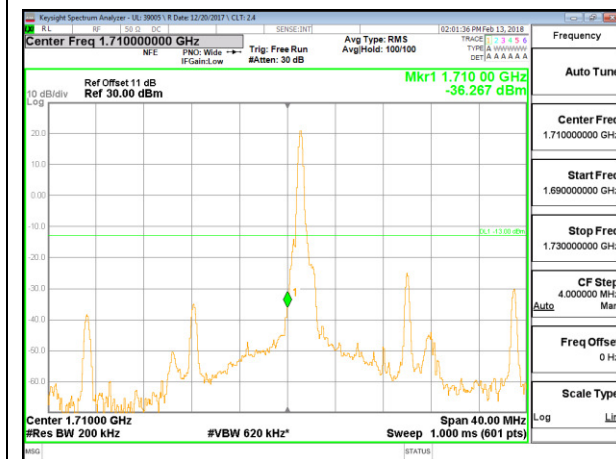

LTE B4 15MHz 16QAM High Channel RB1-24

LTE B4 15MHz 16QAM Low Channel RB25-0

LTE B4 15MHz 16QAM High Channel RB25-0-0

LTE B4 20MHz QPSK Low Channel RB1-0

LTE B4 20MHz QPSK High Channel RB1-49

LTE B4 20MHz QPSK Low Channel RB50-0

LTE B4 20MHz QPSK High Channel RB50-0

LTE B4 20MHz 16QAM Low Channel RB1-0

LTE B4 20MHz 16QAM High Channel RB1-49

LTE B4 20MHz 16QAM Low Channel RB50-0

LTE B4 20MHz 16QAM High Channel RB50-0

8.2.5. LTE BAND 5 BANDEDGE