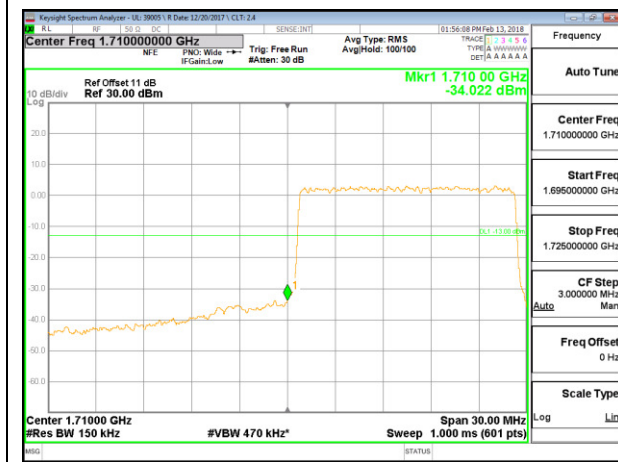

LTE B4 10MHz QPSK High Channel RB1-49

LTE B4 10MHz QPSK Low Channel RB50-0

LTE B4 10MHz QPSK High Channel RB50-00

LTE B4 10MHz 16QAM Low Channel RB1-0

LTE B4 10MHz 16QAM High Channel RB1-49

LTE B4 10MHz 16QAM Low Channel RB50-0

LTE B4 10MHz 16QAM High Channel RB50-0

LTE B4 15MHz QPSK Low Channel RB1-0

LTE B4 15MHz QPSK High Channel RB1-24

LTE B4 15MHz QPSK Low Channel RB25-0

LTE B4 15MHz QPSK High Channel RB25-0

LTE B4 15MHz 16QAM Low Channel RB1-0

LTE B4 15MHz 16QAM High Channel RB1-24

LTE B4 15MHz 16QAM Low Channel RB25-0

LTE B4 15MHz 16QAM High Channel RB25-0-0

LTE B4 20MHz QPSK Low Channel RB1-0

LTE B4 20MHz QPSK High Channel RB1-49

LTE B4 20MHz QPSK Low Channel RB50-0