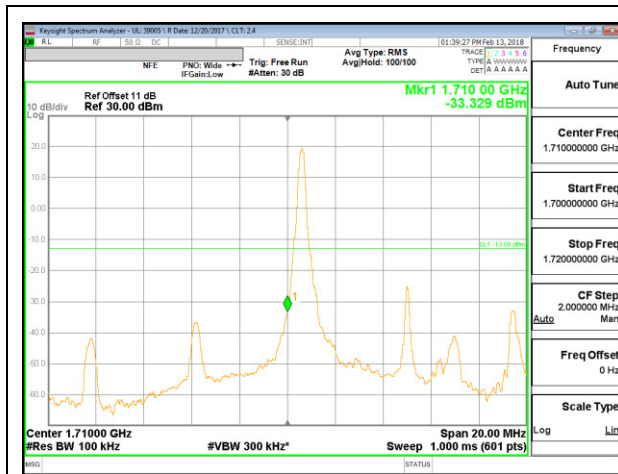

LTE B4 5MHz QPSK High Channel RB25-0

LTE B4 5MHz 16QAM Low Channel RB1-0

LTE B4 5MHz 16QAM High Channel RB1-24

LTE B4 5MHz 16QAM Low Channel RB25-0

LTE B4 5MHz 16QAM High Channel RB25-0-0

LTE B4 10MHz QPSK Low Channel RB1-0

LTE B4 10MHz QPSK High Channel RB1-49

LTE B4 10MHz QPSK Low Channel RB50-0

LTE B4 10MHz QPSK High Channel RB50-00

LTE B4 10MHz 16QAM Low Channel RB1-0

LTE B4 10MHz 16QAM High Channel RB1-49

LTE B4 10MHz 16QAM Low Channel RB50-0