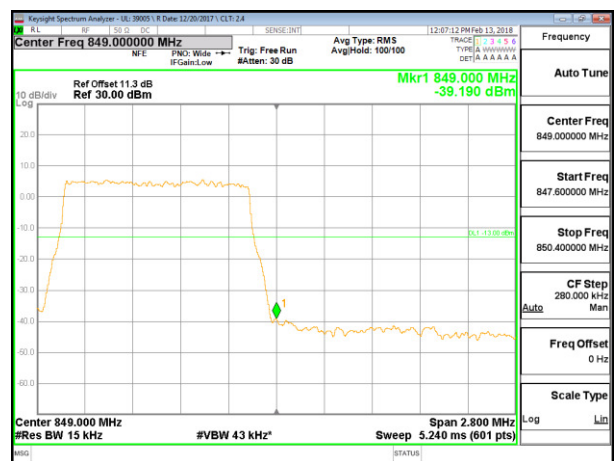

LTE B4 20MHz QPSK High Channel RB50-0

LTE B4 20MHz 16QAM Low Channel RB1-0

LTE B4 20MHz 16QAM High Channel RB1-49

LTE B4 20MHz 16QAM Low Channel RB50-0

LTE B4 20MHz 16QAM High Channel RB50-0

8.2.5. LTE BAND 5 BANDEDGE

LTE B5 1.4MHz QPSK Low Channel RB1-0

LTE B5 1.4MHz QPSK High Channel RB1-5

LTE B5 1.4MHz QPSK Low Channel RB6-0

LTE B5 1.4MHz QPSK High Channel RB6-0

LTE B5 1.4MHz 16QAM Low Channel RB1-0

LTE B5 1.4MHz 16QAM High Channel RB1-5