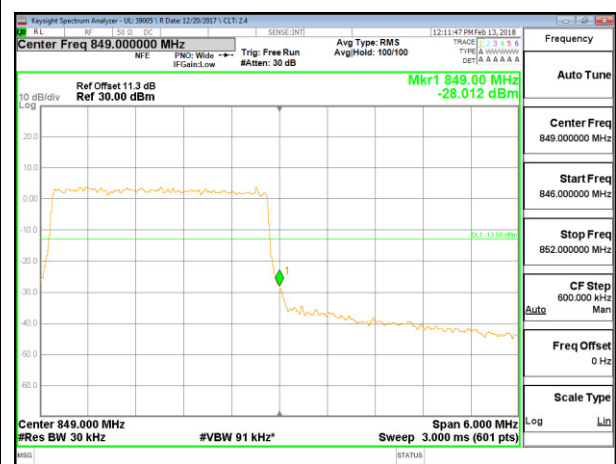

LTE B5 1.4MHz QPSK Low Channel RB1-0

LTE B5 1.4MHz QPSK High Channel RB1-5

LTE B5 1.4MHz QPSK Low Channel RB6-0

LTE B5 1.4MHz QPSK High Channel RB6-0

LTE B5 1.4MHz 16QAM Low Channel RB1-0

LTE B5 1.4MHz 16QAM High Channel RB1-5

LTE B5 1.4MHz 16QAM Low Channel RB6-0

LTE B5 1.4MHz 16QAM High Channel RB6-0

LTE B5 3MHz QPSK Low Channel RB1-0

LTE B5 3MHz QPSK High Channel RB1-14

LTE B5 3MHz QPSK Low Channel RB15-0

LTE B5 3MHz QPSK High Channel RB15-0

LTE B5 3MHz 16QAM Low Channel RB1-0

LTE B5 3MHz 16QAM High Channel RB1-14

LTE B5 3MHz 16QAM Low Channel RB15-0

LTE B5 3MHz 16QAM High Channel RB15-0

LTE B5 5MHz QPSK Low Channel RB1-0

LTE B5 5MHz QPSK High Channel RB1-24