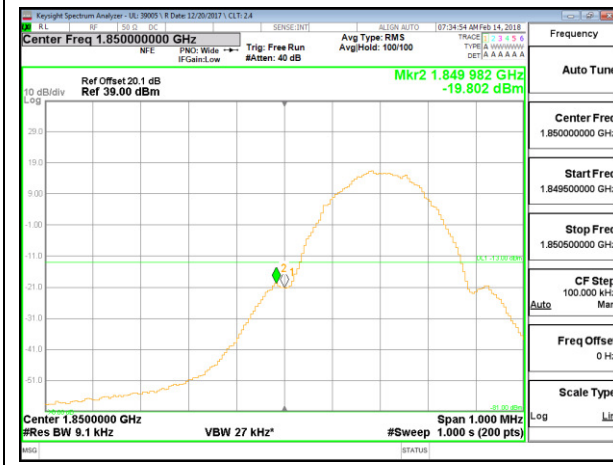

8.2.2. GSM 1900MHz

GSM 1900MHz GPRS Low Channel

GSM 1900MHz GPRS High Channel

GSM 1900MHz EGPRS Low Channel

GSM 1900MHz EGPRS High Channel

8.2.3. WCDMA BAND 5

8.2.4. LTE BAND 4 BANDEDGE

LTE B4 1.4MHz QPSK Low Channel RB1-0

LTE B4 1.4MHz QPSK High Channel RB1-5

LTE B4 1.4MHz QPSK Low Channel RB6-0

LTE B4 1.4MHz QPSK High Channel RB6-0

LTE B4 1.4MHz 16QAM Low Channel RB1-0

LTE B4 1.4MHz 16QAM High Channel RB1-5

LTE B4 1.4MHz 16QAM Low Channel RB6-0