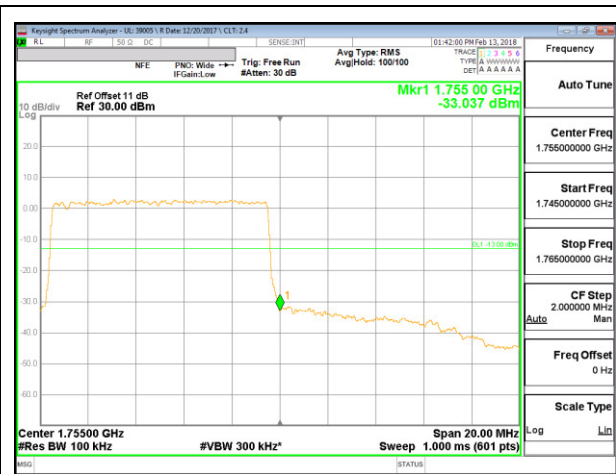

LTE B4 5MHz QPSK High Channel RB25-0

LTE B4 5MHz 16QAM Low Channel RB1-0

LTE B4 5MHz 16QAM High Channel RB1-24

LTE B4 5MHz 16QAM Low Channel RB25-0

LTE B4 5MHz 16QAM High Channel RB25-0-0

LTE B4 10MHz QPSK Low Channel RB1-0

LTE B4 10MHz QPSK High Channel RB1-49

LTE B4 10MHz QPSK Low Channel RB50-0

LTE B4 10MHz QPSK High Channel RB50-00

LTE B4 10MHz 16QAM Low Channel RB1-0

LTE B4 10MHz 16QAM High Channel RB1-49

LTE B4 10MHz 16QAM Low Channel RB50-0

LTE B4 10MHz 16QAM High Channel RB50-0

LTE B4 15MHz QPSK Low Channel RB1-0

LTE B4 15MHz QPSK High Channel RB1-24

LTE B4 15MHz QPSK Low Channel RB25-0

LTE B4 15MHz QPSK High Channel RB25-0

LTE B4 15MHz 16QAM Low Channel RB1-0