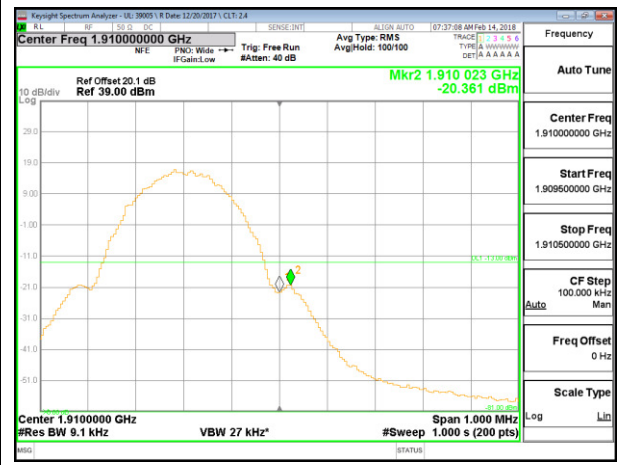

8.2.2. GSM 1900MHz

GSM 1900MHz GPRS Low Channel

GSM 1900MHz GPRS High Channel

GSM 1900MHz EGPRS Low Channel

GSM 1900MHz EGPRS High Channel

8.2.3. WCDMA BAND 5

8.2.4. LTE BAND 4 BANDEDGE

LTE B4 1.4MHz QPSK Low Channel RB1-0

LTE B4 1.4MHz QPSK High Channel RB1-5

LTE B4 1.4MHz QPSK Low Channel RB6-0

LTE B4 1.4MHz QPSK High Channel RB6-0

LTE B4 1.4MHz 16QAM Low Channel RB1-0

LTE B4 1.4MHz 16QAM High Channel RB1-5

LTE B4 1.4MHz 16QAM Low Channel RB6-0