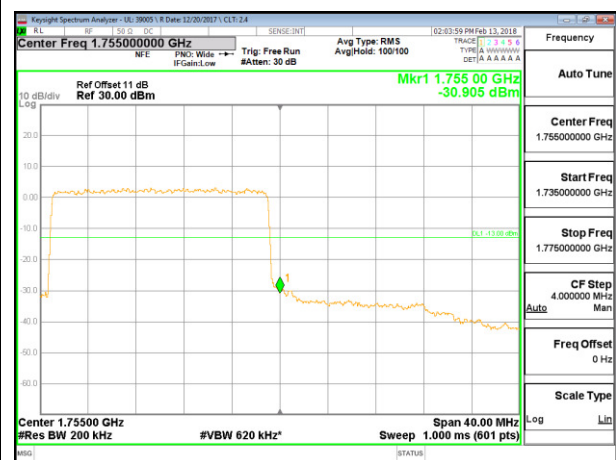

LTE B4 15MHz 16QAM High Channel RB1-24

LTE B4 15MHz 16QAM Low Channel RB25-0

LTE B4 15MHz 16QAM High Channel RB25-0-0

LTE B4 20MHz QPSK Low Channel RB1-0

LTE B4 20MHz QPSK High Channel RB1-49

LTE B4 20MHz QPSK Low Channel RB50-0

LTE B4 20MHz QPSK High Channel RB50-0

LTE B4 20MHz 16QAM Low Channel RB1-0

LTE B4 20MHz 16QAM High Channel RB1-49

LTE B4 20MHz 16QAM Low Channel RB50-0

LTE B4 20MHz 16QAM High Channel RB50-0

8.2.5. LTE BAND 5 BANDEDGE

LTE B5 1.4MHz QPSK Low Channel RB1-0

LTE B5 1.4MHz QPSK High Channel RB1-5

LTE B5 1.4MHz QPSK Low Channel RB6-0

LTE B5 1.4MHz QPSK High Channel RB6-0

LTE B5 1.4MHz 16QAM Low Channel RB1-0

LTE B5 1.4MHz 16QAM High Channel RB1-5