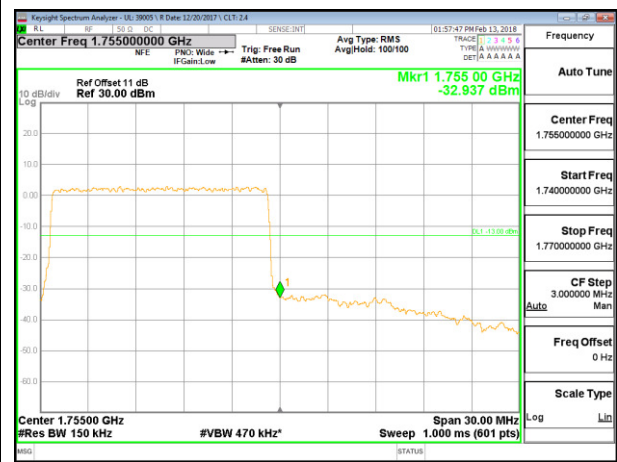

LTE B4 10MHz QPSK High Channel RB1-49

LTE B4 10MHz QPSK Low Channel RB50-0

LTE B4 10MHz QPSK High Channel RB50-00

LTE B4 10MHz 16QAM Low Channel RB1-0

LTE B4 10MHz 16QAM High Channel RB1-49

LTE B4 10MHz 16QAM Low Channel RB50-0

LTE B4 10MHz 16QAM High Channel RB50-0

LTE B4 15MHz QPSK Low Channel RB1-0

LTE B4 15MHz QPSK High Channel RB1-24

LTE B4 15MHz QPSK Low Channel RB25-0

LTE B4 15MHz QPSK High Channel RB25-0

LTE B4 15MHz 16QAM Low Channel RB1-0

LTE B4 15MHz 16QAM High Channel RB1-24

LTE B4 15MHz 16QAM Low Channel RB25-0

LTE B4 15MHz 16QAM High Channel RB25-0-0

LTE B4 20MHz QPSK Low Channel RB1-0

LTE B4 20MHz QPSK High Channel RB1-49

LTE B4 20MHz QPSK Low Channel RB50-0