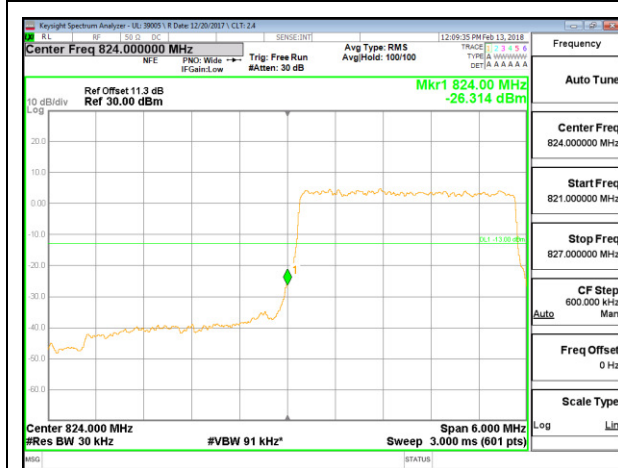

LTE B5 1.4MHz QPSK Low Channel RB1-0

LTE B5 1.4MHz QPSK High Channel RB1-5

LTE B5 1.4MHz QPSK Low Channel RB6-0

LTE B5 1.4MHz QPSK High Channel RB6-0

LTE B5 1.4MHz 16QAM Low Channel RB1-0

LTE B5 1.4MHz 16QAM High Channel RB1-5

LTE B5 1.4MHz 16QAM Low Channel RB6-0

LTE B5 1.4MHz 16QAM High Channel RB6-0

LTE B5 3MHz QPSK Low Channel RB1-0

LTE B5 3MHz QPSK High Channel RB1-14

LTE B5 3MHz QPSK Low Channel RB15-0

LTE B5 3MHz QPSK High Channel RB15-0