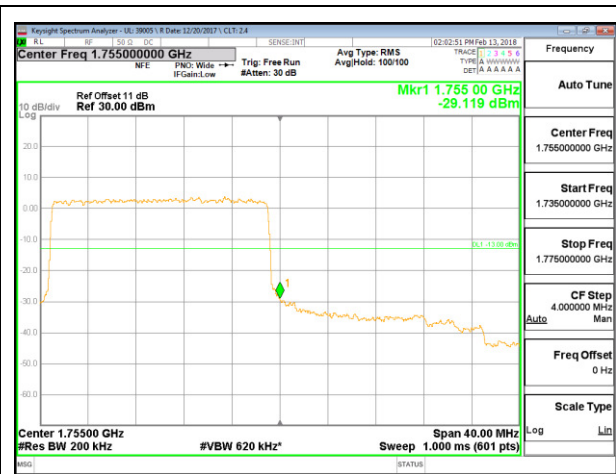

LTE B4 10MHz 16QAM High Channel RB50-0

LTE B4 15MHz QPSK Low Channel RB1-0

LTE B4 15MHz QPSK High Channel RB1-24

LTE B4 15MHz QPSK Low Channel RB25-0

LTE B4 15MHz QPSK High Channel RB25-0

LTE B4 15MHz 16QAM Low Channel RB1-0

LTE B4 15MHz 16QAM High Channel RB1-24

LTE B4 15MHz 16QAM Low Channel RB25-0

LTE B4 15MHz 16QAM High Channel RB25-0-0

LTE B4 20MHz QPSK Low Channel RB1-0

LTE B4 20MHz QPSK High Channel RB1-49

LTE B4 20MHz QPSK Low Channel RB50-0

LTE B4 20MHz QPSK High Channel RB50-0

LTE B4 20MHz 16QAM Low Channel RB1-0

LTE B4 20MHz 16QAM High Channel RB1-49

LTE B4 20MHz 16QAM Low Channel RB50-0

LTE B4 20MHz 16QAM High Channel RB50-0

8.2.5. LTE BAND 5 BANDEDGE