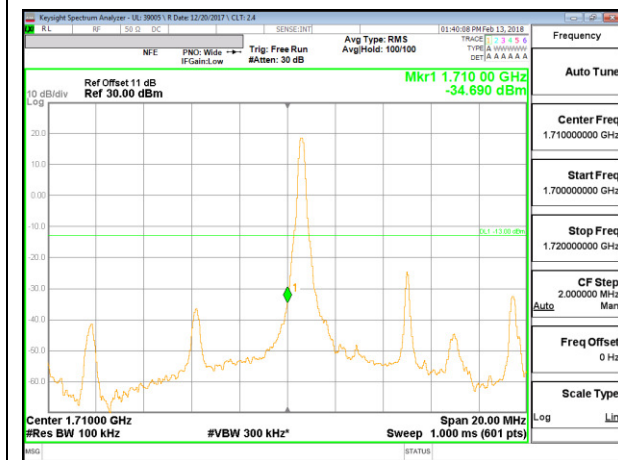

LTE B4 5MHz QPSK High Channel RB25-0

LTE B4 5MHz 16QAM Low Channel RB1-0

LTE B4 5MHz 16QAM High Channel RB1-24

LTE B4 5MHz 16QAM Low Channel RB25-0

LTE B4 5MHz 16QAM High Channel RB25-0-0

LTE B4 10MHz QPSK Low Channel RB1-0

LTE B4 10MHz QPSK High Channel RB1-49

LTE B4 10MHz QPSK Low Channel RB50-0

LTE B4 10MHz QPSK High Channel RB50-00

LTE B4 10MHz 16QAM Low Channel RB1-0

LTE B4 10MHz 16QAM High Channel RB1-49

LTE B4 10MHz 16QAM Low Channel RB50-0