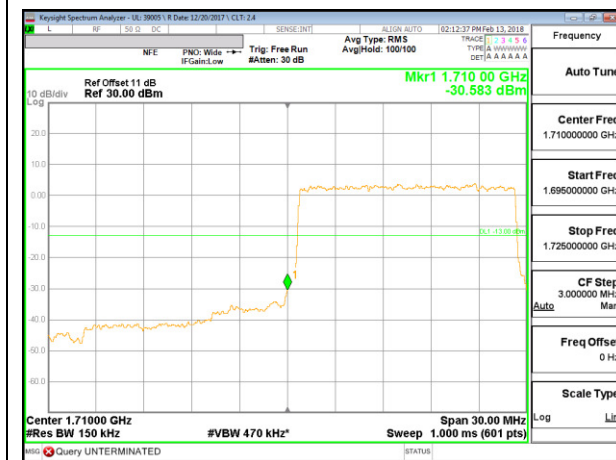

LTE B4 5MHz QPSK High Channel RB25-0

LTE B4 5MHz 16QAM Low Channel RB1-0

LTE B4 5MHz 16QAM High Channel RB1-24

LTE B4 5MHz 16QAM Low Channel RB25-0

LTE B4 5MHz 16QAM High Channel RB25-0-0

LTE B4 10MHz QPSK Low Channel RB1-0

LTE B4 10MHz QPSK High Channel RB1-49

LTE B4 10MHz QPSK Low Channel RB50-0

LTE B4 10MHz QPSK High Channel RB50-00

LTE B4 10MHz 16QAM Low Channel RB1-0

LTE B4 10MHz 16QAM High Channel RB1-49

LTE B4 10MHz 16QAM Low Channel RB50-0

LTE B4 10MHz 16QAM High Channel RB50-0

LTE B4 15MHz QPSK Low Channel RB1-0

LTE B4 15MHz QPSK High Channel RB1-24

LTE B4 15MHz QPSK Low Channel RB25-0

LTE B4 15MHz QPSK High Channel RB25-0

LTE B4 15MHz 16QAM Low Channel RB1-0