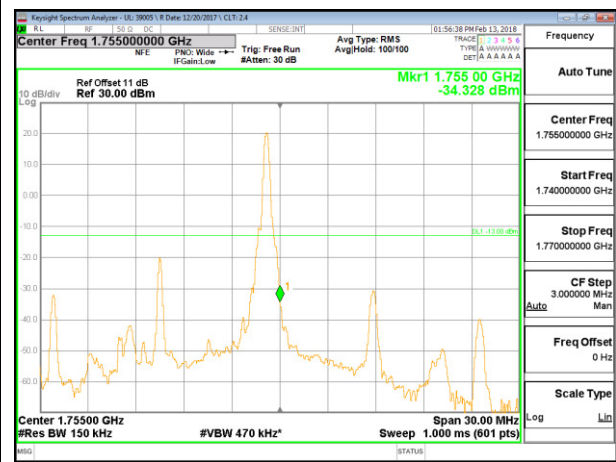

LTE B4 10MHz QPSK High Channel RB1-49

LTE B4 10MHz QPSK Low Channel RB50-0

LTE B4 10MHz QPSK High Channel RB50-00

LTE B4 10MHz 16QAM Low Channel RB1-0

LTE B4 10MHz 16QAM High Channel RB1-49

LTE B4 10MHz 16QAM Low Channel RB50-0

LTE B4 10MHz 16QAM High Channel RB50-0

LTE B4 15MHz QPSK Low Channel RB1-0

LTE B4 15MHz QPSK High Channel RB1-24

LTE B4 15MHz QPSK Low Channel RB25-0

LTE B4 15MHz QPSK High Channel RB25-0

LTE B4 15MHz 16QAM Low Channel RB1-0