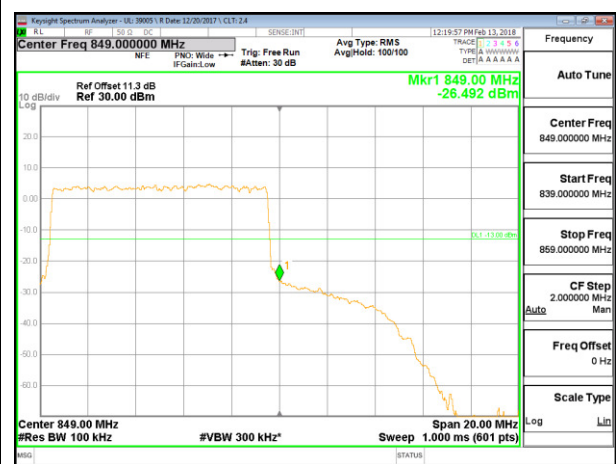

LTE B5 3MHz 16QAM Low Channel RB1-0

LTE B5 3MHz 16QAM High Channel RB1-14

LTE B5 3MHz 16QAM Low Channel RB15-0

LTE B5 3MHz 16QAM High Channel RB15-0

LTE B5 5MHz QPSK Low Channel RB1-0

LTE B5 5MHz QPSK High Channel RB1-24

LTE B5 5MHz QPSK Low Channel RB25-0

LTE B5 5MHz QPSK High Channel RB25-0

LTE B5 5MHz 16QAM Low Channel RB1-0

LTE B5 5MHz 16QAM High Channel RB1-24

LTE B5 5MHz 16QAM Low Channel RB25-0

LTE B5 5MHz 16QAM High Channel RB25-0

LTE B5 10MHz QPSK Low Channel RB1-0

LTE B5 10MHz QPSK High Channel RB1-49

LTE B5 10MHz QPSK Low Channel RB50-0

LTE B5 10MHz QPSK High Channel RB50-0

LTE B5 10MHz 16QAM Low Channel RB1-0

LTE B5 10MHz 16QAM High Channel RB1-49