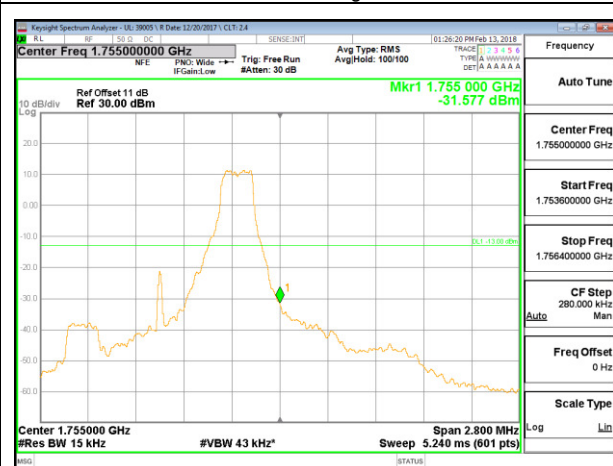

8.2.2. GSM 1900MHz

GSM 1900MHz GPRS Low Channel

GSM 1900MHz GPRS High Channel

GSM 1900MHz EGPRS Low Channel

GSM 1900MHz EGPRS High Channel

8.2.3. WCDMA BAND 5

8.2.4. LTE BAND 4 BANDEDGE

LTE B4 1.4MHz QPSK Low Channel RB1-0

LTE B4 1.4MHz QPSK High Channel RB1-5

LTE B4 1.4MHz QPSK Low Channel RB6-0

LTE B4 1.4MHz QPSK High Channel RB6-0

LTE B4 1.4MHz 16QAM Low Channel RB1-0

LTE B4 1.4MHz 16QAM High Channel RB1-5

LTE B4 1.4MHz 16QAM Low Channel RB6-0

LTE B4 1.4MHz 16QAM High Channel RB6-0

LTE B4 3MHz QPSK Low Channel RB1-0

LTE B4 3MHz QPSK High Channel RB1-14

LTE B4 3MHz QPSK Low Channel RB15-0

LTE B4 3MHz QPSK High Channel RB15-0

LTE B4 3MHz 16QAM Low Channel RB1-0