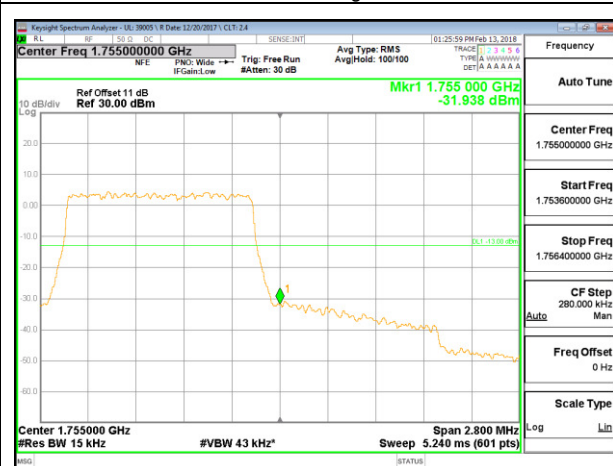

8.2.2. GSM 1900MHz

GSM 1900MHz GPRS Low Channel

GSM 1900MHz GPRS High Channel

GSM 1900MHz EGPRS Low Channel

GSM 1900MHz EGPRS High Channel

8.2.3. WCDMA BAND 5

8.2.4. LTE BAND 4 BANDEDGE

LTE B4 1.4MHz QPSK Low Channel RB1-0

LTE B4 1.4MHz QPSK High Channel RB1-5

LTE B4 1.4MHz QPSK Low Channel RB6-0

LTE B4 1.4MHz QPSK High Channel RB6-0

LTE B4 1.4MHz 16QAM Low Channel RB1-0

LTE B4 1.4MHz 16QAM High Channel RB1-5

LTE B4 1.4MHz 16QAM Low Channel RB6-0

LTE B4 1.4MHz 16QAM High Channel RB6-0

LTE B4 3MHz QPSK Low Channel RB1-0

LTE B4 3MHz QPSK High Channel RB1-14

LTE B4 3MHz QPSK Low Channel RB15-0

LTE B4 3MHz QPSK High Channel RB15-0

LTE B4 3MHz 16QAM Low Channel RB1-0