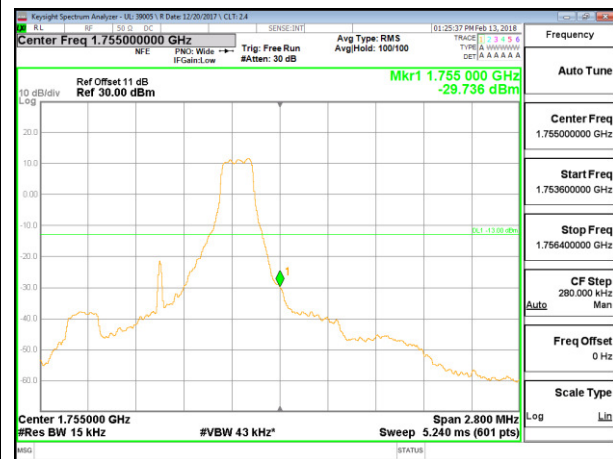

8.2.2. GSM 1900MHz

GSM 1900MHz GPRS Low Channel

GSM 1900MHz GPRS High Channel

GSM 1900MHz EGPRS Low Channel

GSM 1900MHz EGPRS High Channel

8.2.3. WCDMA BAND 5

8.2.4. LTE BAND 4 BANDEDGE

LTE B4 1.4MHz QPSK Low Channel RB1-0

LTE B4 1.4MHz QPSK High Channel RB1-5

LTE B4 1.4MHz QPSK Low Channel RB6-0

LTE B4 1.4MHz QPSK High Channel RB6-0

LTE B4 1.4MHz 16QAM Low Channel RB1-0

LTE B4 1.4MHz 16QAM High Channel RB1-5

LTE B4 1.4MHz 16QAM Low Channel RB6-0

LTE B4 1.4MHz 16QAM High Channel RB6-0

LTE B4 3MHz QPSK Low Channel RB1-0

LTE B4 3MHz QPSK High Channel RB1-14

LTE B4 3MHz QPSK Low Channel RB15-0

LTE B4 3MHz QPSK High Channel RB15-0

LTE B4 3MHz 16QAM Low Channel RB1-0