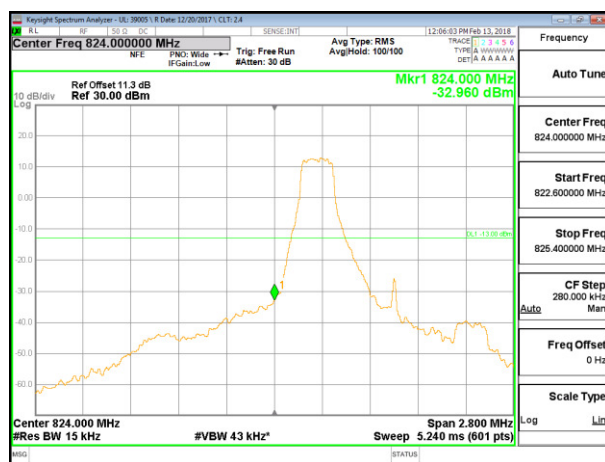

LTE B4 20MHz QPSK High Channel RB50-0

LTE B4 20MHz 16QAM Low Channel RB1-0

LTE B4 20MHz 16QAM High Channel RB1-49

LTE B4 20MHz 16QAM Low Channel RB50-0

LTE B4 20MHz 16QAM High Channel RB50-0

8.2.5. LTE BAND 5 BANDEDGE

LTE B5 1.4MHz QPSK Low Channel RB1-0

LTE B5 1.4MHz QPSK High Channel RB1-5

LTE B5 1.4MHz QPSK Low Channel RB6-0

LTE B5 1.4MHz QPSK High Channel RB6-0

LTE B5 1.4MHz 16QAM Low Channel RB1-0

LTE B5 1.4MHz 16QAM High Channel RB1-5

LTE B5 1.4MHz 16QAM Low Channel RB6-0

LTE B5 1.4MHz 16QAM High Channel RB6-0

LTE B5 3MHz QPSK Low Channel RB1-0

LTE B5 3MHz QPSK High Channel RB1-14

LTE B5 3MHz QPSK Low Channel RB15-0

LTE B5 3MHz QPSK High Channel RB15-0