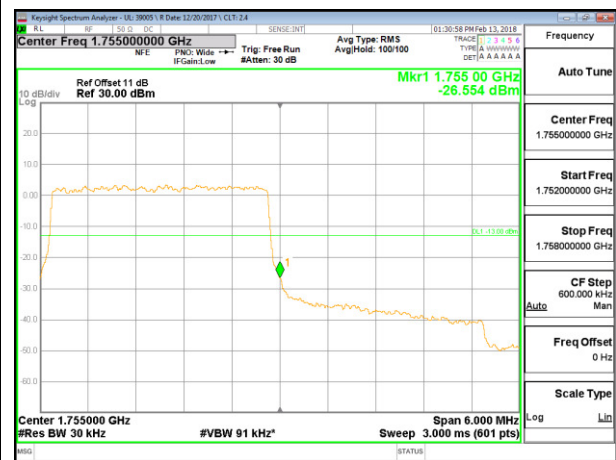

LTE B4 1.4MHz QPSK High Channel RB1-5

LTE B4 1.4MHz QPSK Low Channel RB6-0

LTE B4 1.4MHz QPSK High Channel RB6-0

LTE B4 1.4MHz 16QAM Low Channel RB1-0

LTE B4 1.4MHz 16QAM High Channel RB1-5

LTE B4 1.4MHz 16QAM Low Channel RB6-0

LTE B4 1.4MHz 16QAM High Channel RB6-0

LTE B4 3MHz QPSK Low Channel RB1-0

LTE B4 3MHz QPSK High Channel RB1-14

LTE B4 3MHz QPSK Low Channel RB15-0

LTE B4 3MHz QPSK High Channel RB15-0

LTE B4 3MHz 16QAM Low Channel RB1-0

LTE B4 3MHz 16QAM High Channel RB1-49

LTE B4 3MHz 16QAM Low Channel RB1-0

LTE B4 3MHz 16QAM High Channel RB1-14

LTE B4 5MHz QPSK Low Channel RB1-0

LTE B4 5MHz QPSK High Channel RB1-24

LTE B4 5MHz QPSK Low Channel RB25-0

LTE B4 5MHz QPSK High Channel RB25-0

LTE B4 5MHz 16QAM Low Channel RB1-0

LTE B4 5MHz 16QAM High Channel RB1-24

LTE B4 5MHz 16QAM Low Channel RB25-0

LTE B4 5MHz 16QAM High Channel RB25-0-0

LTE B4 10MHz QPSK Low Channel RB1-0