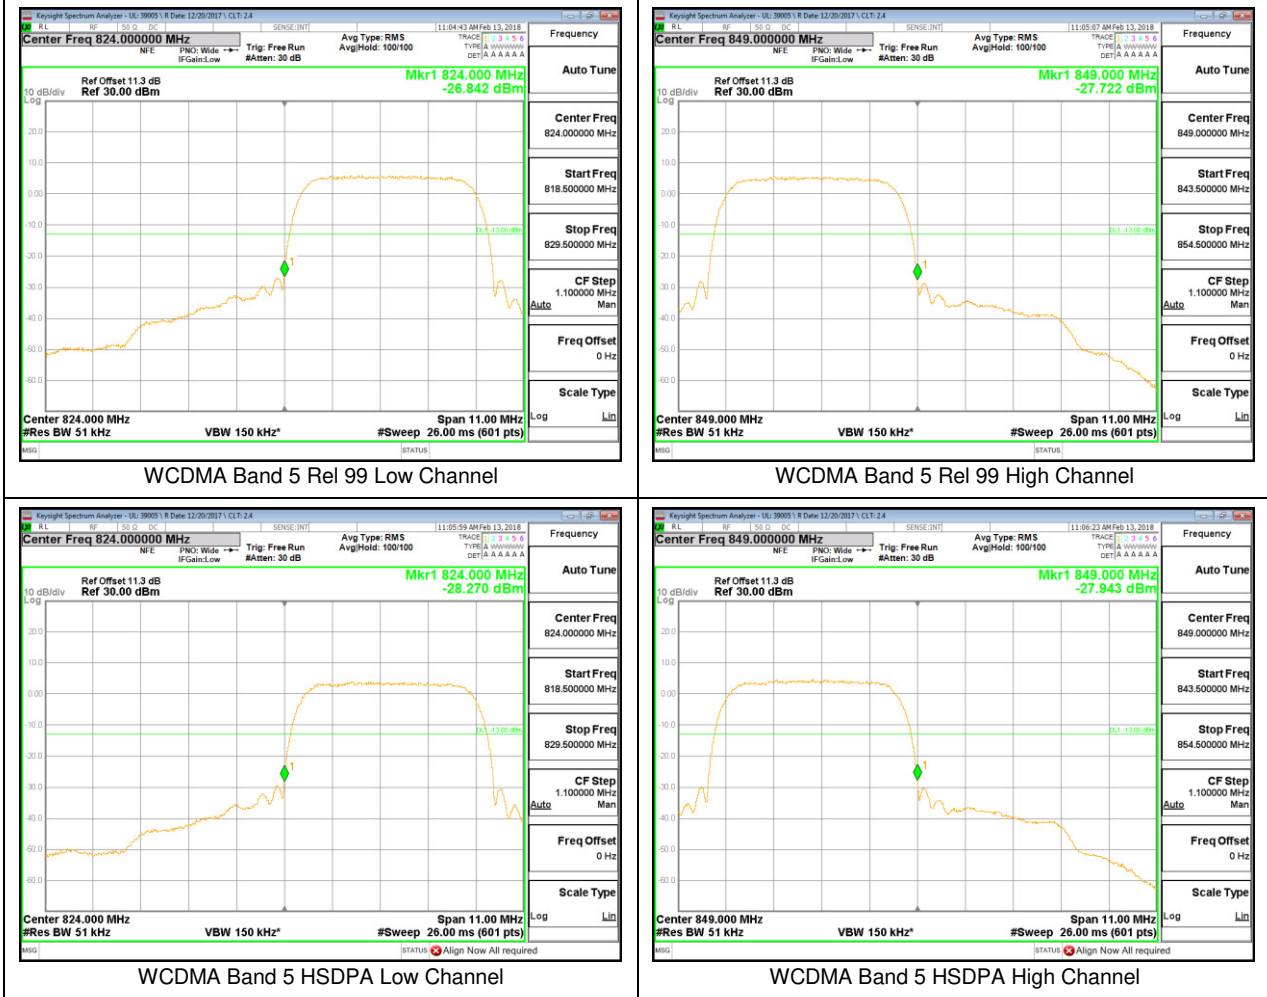

8.2.2. GSM 1900MHz

GSM 1900MHz GPRS Low Channel

GSM 1900MHz GPRS High Channel

GSM 1900MHz EGPRS Low Channel

GSM 1900MHz EGPRS High Channel

8.2.3. WCDMA BAND 5

8.2.4. LTE BAND 4 BANDEDGE

LTE B4 1.4MHz QPSK Low Channel RB1-0

LTE B4 1.4MHz QPSK High Channel RB1-5

LTE B4 1.4MHz QPSK Low Channel RB6-0

LTE B4 1.4MHz QPSK High Channel RB6-0

LTE B4 1.4MHz 16QAM Low Channel RB1-0

LTE B4 1.4MHz 16QAM High Channel RB1-5

LTE B4 1.4MHz 16QAM Low Channel RB6-0

LTE B4 1.4MHz 16QAM High Channel RB6-0

LTE B4 3MHz QPSK Low Channel RB1-0

LTE B4 3MHz QPSK High Channel RB1-14

LTE B4 3MHz QPSK Low Channel RB15-0

LTE B4 3MHz QPSK High Channel RB15-0

LTE B4 3MHz 16QAM Low Channel RB1-0

LTE B4 3MHz 16QAM High Channel RB1-49

LTE B4 3MHz 16QAM Low Channel RB1-0

LTE B4 3MHz 16QAM High Channel RB1-14

LTE B4 5MHz QPSK Low Channel RB1-0

LTE B4 5MHz QPSK High Channel RB1-24

LTE B4 5MHz QPSK Low Channel RB25-0