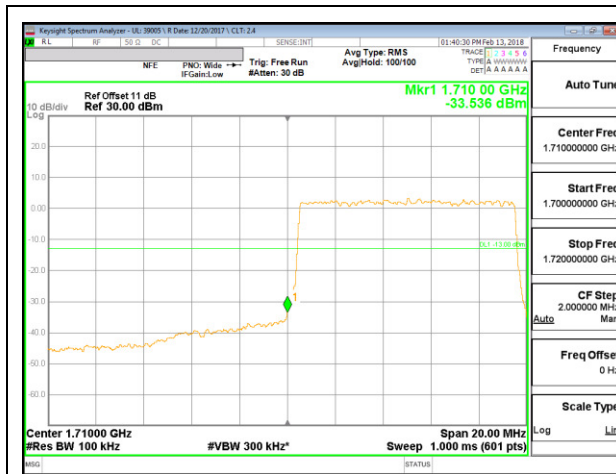

LTE B4 5MHz QPSK High Channel RB25-0

LTE B4 5MHz 16QAM Low Channel RB1-0

LTE B4 5MHz 16QAM High Channel RB1-24

LTE B4 5MHz 16QAM Low Channel RB25-0

LTE B4 5MHz 16QAM High Channel RB25-0-0

LTE B4 10MHz QPSK Low Channel RB1-0

LTE B4 10MHz QPSK High Channel RB1-49

LTE B4 10MHz QPSK Low Channel RB50-0

LTE B4 10MHz QPSK High Channel RB50-00

LTE B4 10MHz 16QAM Low Channel RB1-0

LTE B4 10MHz 16QAM High Channel RB1-49

LTE B4 10MHz 16QAM Low Channel RB50-0

LTE B4 10MHz 16QAM High Channel RB50-0

LTE B4 15MHz QPSK Low Channel RB1-0

LTE B4 15MHz QPSK High Channel RB1-24

LTE B4 15MHz QPSK Low Channel RB25-0

LTE B4 15MHz QPSK High Channel RB25-0

LTE B4 15MHz 16QAM Low Channel RB1-0