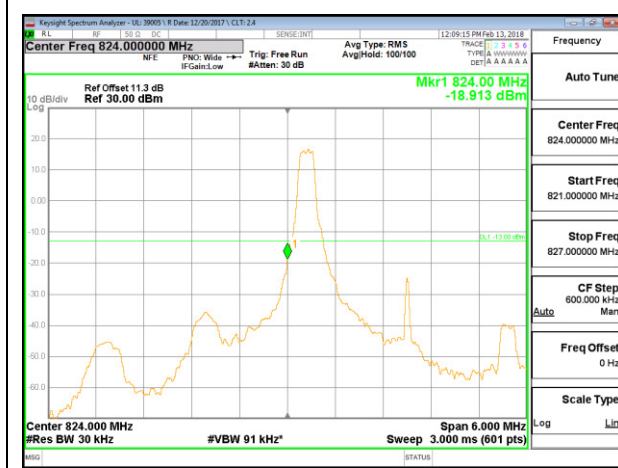

LTE B5 1.4MHz QPSK Low Channel RB1-0

LTE B5 1.4MHz QPSK High Channel RB1-5

LTE B5 1.4MHz QPSK Low Channel RB6-0

LTE B5 1.4MHz QPSK High Channel RB6-0

LTE B5 1.4MHz 16QAM Low Channel RB1-0

LTE B5 1.4MHz 16QAM High Channel RB1-5

LTE B5 1.4MHz 16QAM Low Channel RB6-0

LTE B5 1.4MHz 16QAM High Channel RB6-0

LTE B5 3MHz QPSK Low Channel RB1-0

LTE B5 3MHz QPSK High Channel RB1-14

LTE B5 3MHz QPSK Low Channel RB15-0

LTE B5 3MHz QPSK High Channel RB15-0