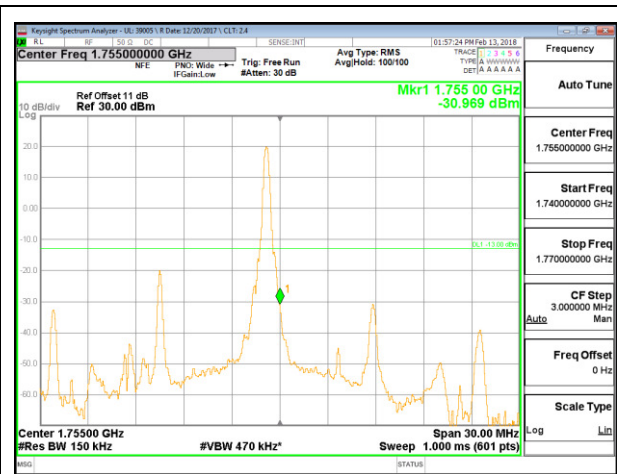

LTE B4 10MHz 16QAM High Channel RB50-0

LTE B4 15MHz QPSK Low Channel RB1-0

LTE B4 15MHz QPSK High Channel RB1-24

LTE B4 15MHz QPSK Low Channel RB25-0

LTE B4 15MHz QPSK High Channel RB25-0

LTE B4 15MHz 16QAM Low Channel RB1-0

LTE B4 15MHz 16QAM High Channel RB1-24

LTE B4 15MHz 16QAM Low Channel RB25-0

LTE B4 15MHz 16QAM High Channel RB25-0-0

LTE B4 20MHz QPSK Low Channel RB1-0

LTE B4 20MHz QPSK High Channel RB1-49

LTE B4 20MHz QPSK Low Channel RB50-0