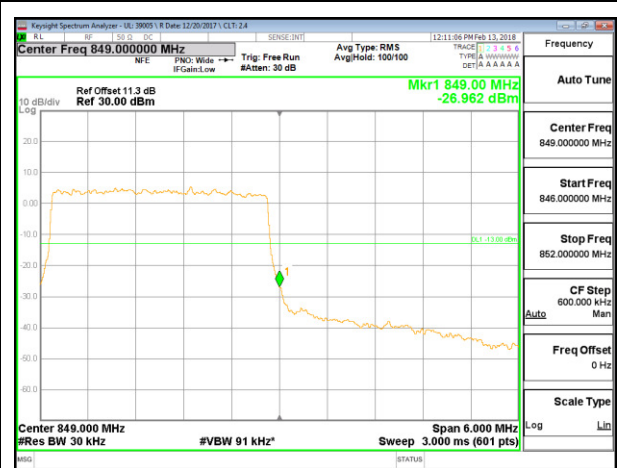

LTE B5 1.4MHz QPSK Low Channel RB1-0

LTE B5 1.4MHz QPSK High Channel RB1-5

LTE B5 1.4MHz QPSK Low Channel RB6-0

LTE B5 1.4MHz QPSK High Channel RB6-0

LTE B5 1.4MHz 16QAM Low Channel RB1-0

LTE B5 1.4MHz 16QAM High Channel RB1-5

LTE B5 1.4MHz 16QAM Low Channel RB6-0

LTE B5 1.4MHz 16QAM High Channel RB6-0

LTE B5 3MHz QPSK Low Channel RB1-0

LTE B5 3MHz QPSK High Channel RB1-14

LTE B5 3MHz QPSK Low Channel RB15-0

LTE B5 3MHz QPSK High Channel RB15-0

LTE B5 3MHz 16QAM Low Channel RB1-0

LTE B5 3MHz 16QAM High Channel RB1-14

LTE B5 3MHz 16QAM Low Channel RB15-0

LTE B5 3MHz 16QAM High Channel RB15-0

LTE B5 5MHz QPSK Low Channel RB1-0

LTE B5 5MHz QPSK High Channel RB1-24