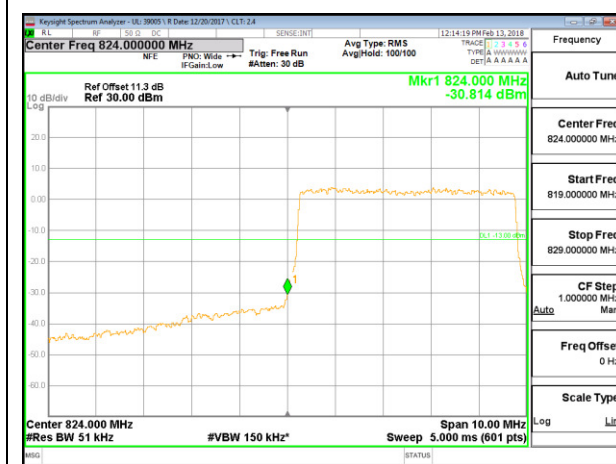

LTE B5 3MHz 16QAM Low Channel RB1-0

LTE B5 3MHz 16QAM High Channel RB1-14

LTE B5 3MHz 16QAM Low Channel RB15-0

LTE B5 3MHz 16QAM High Channel RB15-0

LTE B5 5MHz QPSK Low Channel RB1-0

LTE B5 5MHz QPSK High Channel RB1-24

LTE B5 5MHz QPSK Low Channel RB25-0

LTE B5 5MHz QPSK High Channel RB25-0

LTE B5 5MHz 16QAM Low Channel RB1-0

LTE B5 5MHz 16QAM High Channel RB1-24

LTE B5 5MHz 16QAM Low Channel RB25-0

LTE B5 5MHz 16QAM High Channel RB25-0

LTE B5 10MHz QPSK Low Channel RB1-0

LTE B5 10MHz QPSK High Channel RB1-49

LTE B5 10MHz QPSK Low Channel RB50-0

LTE B5 10MHz QPSK High Channel RB50-0

LTE B5 10MHz 16QAM Low Channel RB1-0

LTE B5 10MHz 16QAM High Channel RB1-49