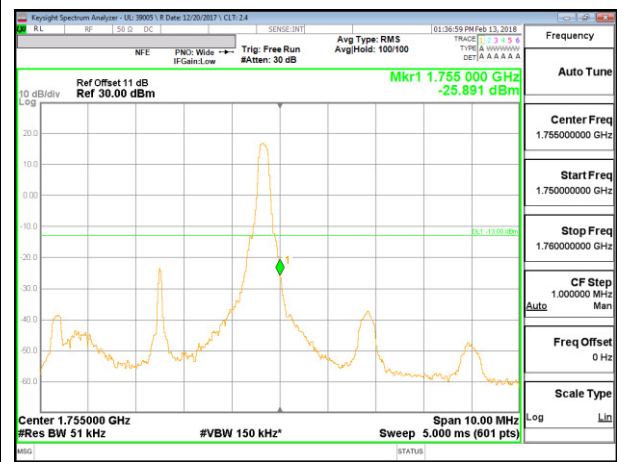

LTE B4 3MHz 16QAM High Channel RB1-49

LTE B4 3MHz 16QAM Low Channel RB1-0

LTE B4 3MHz 16QAM High Channel RB1-14

LTE B4 5MHz QPSK Low Channel RB1-0

LTE B4 5MHz QPSK High Channel RB1-24

LTE B4 5MHz QPSK Low Channel RB25-0

LTE B4 5MHz QPSK High Channel RB25-0

LTE B4 5MHz 16QAM Low Channel RB1-0

LTE B4 5MHz 16QAM High Channel RB1-24

LTE B4 5MHz 16QAM Low Channel RB25-0

LTE B4 5MHz 16QAM High Channel RB25-0-0

LTE B4 10MHz QPSK Low Channel RB1-0