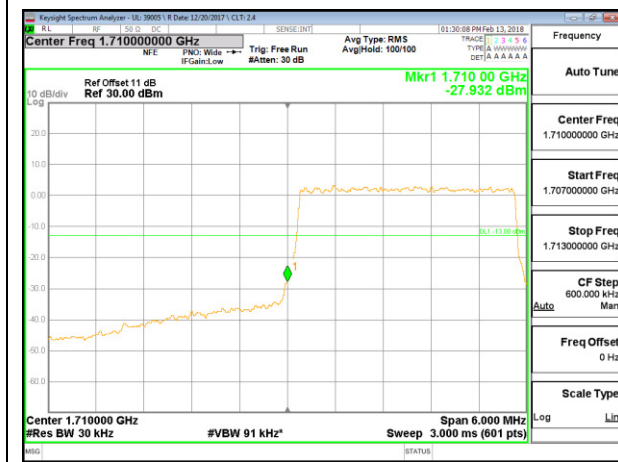

LTE B4 1.4MHz QPSK High Channel RB1-5

LTE B4 1.4MHz QPSK Low Channel RB6-0

LTE B4 1.4MHz QPSK High Channel RB6-0

LTE B4 1.4MHz 16QAM Low Channel RB1-0

LTE B4 1.4MHz 16QAM High Channel RB1-5

LTE B4 1.4MHz 16QAM Low Channel RB6-0

LTE B4 1.4MHz 16QAM High Channel RB6-0

LTE B4 3MHz QPSK Low Channel RB1-0

LTE B4 3MHz QPSK High Channel RB1-14

LTE B4 3MHz QPSK Low Channel RB15-0

LTE B4 3MHz QPSK High Channel RB15-0

LTE B4 3MHz 16QAM Low Channel RB1-0

LTE B4 3MHz 16QAM High Channel RB1-49

LTE B4 3MHz 16QAM Low Channel RB1-0

LTE B4 3MHz 16QAM High Channel RB1-14

LTE B4 5MHz QPSK Low Channel RB1-0

LTE B4 5MHz QPSK High Channel RB1-24

LTE B4 5MHz QPSK Low Channel RB25-0

LTE B4 5MHz QPSK High Channel RB25-0

LTE B4 5MHz 16QAM Low Channel RB1-0

LTE B4 5MHz 16QAM High Channel RB1-24

LTE B4 5MHz 16QAM Low Channel RB25-0

LTE B4 5MHz 16QAM High Channel RB25-0-0

LTE B4 10MHz QPSK Low Channel RB1-0