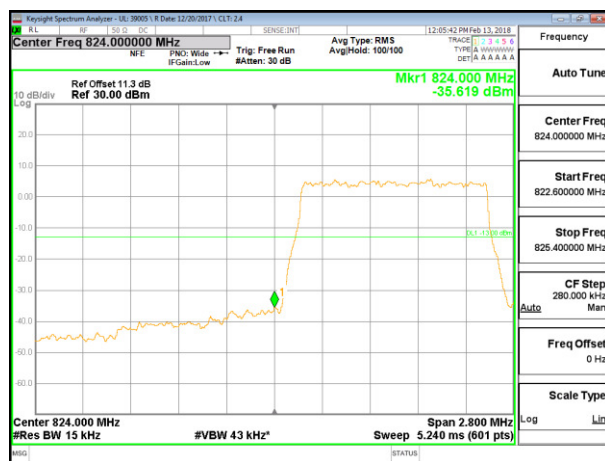

LTE B4 20MHz QPSK High Channel RB50-0

LTE B4 20MHz 16QAM Low Channel RB1-0

LTE B4 20MHz 16QAM High Channel RB1-49

LTE B4 20MHz 16QAM Low Channel RB50-0

LTE B4 20MHz 16QAM High Channel RB50-0

8.2.5. LTE BAND 5 BANDEDGE

LTE B5 1.4MHz QPSK Low Channel RB1-0

LTE B5 1.4MHz QPSK High Channel RB1-5

LTE B5 1.4MHz QPSK Low Channel RB6-0

LTE B5 1.4MHz QPSK High Channel RB6-0

LTE B5 1.4MHz 16QAM Low Channel RB1-0

LTE B5 1.4MHz 16QAM High Channel RB1-5