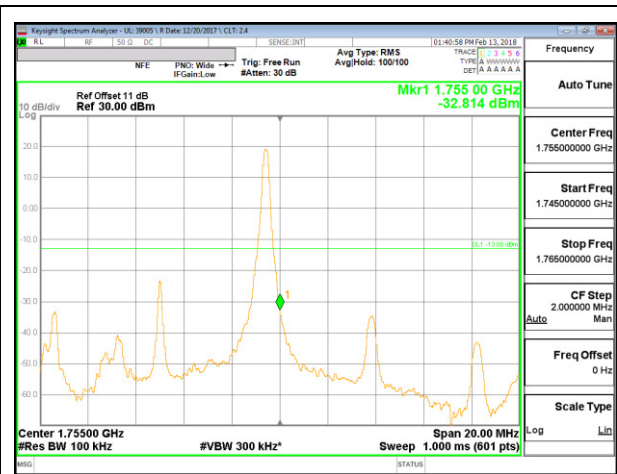

LTE B4 5MHz QPSK High Channel RB25-0

LTE B4 5MHz 16QAM Low Channel RB1-0

LTE B4 5MHz 16QAM High Channel RB1-24

LTE B4 5MHz 16QAM Low Channel RB25-0

LTE B4 5MHz 16QAM High Channel RB25-0-0

LTE B4 10MHz QPSK Low Channel RB1-0

LTE B4 10MHz QPSK High Channel RB1-49

LTE B4 10MHz QPSK Low Channel RB50-0

LTE B4 10MHz QPSK High Channel RB50-00

LTE B4 10MHz 16QAM Low Channel RB1-0

LTE B4 10MHz 16QAM High Channel RB1-49

LTE B4 10MHz 16QAM Low Channel RB50-0