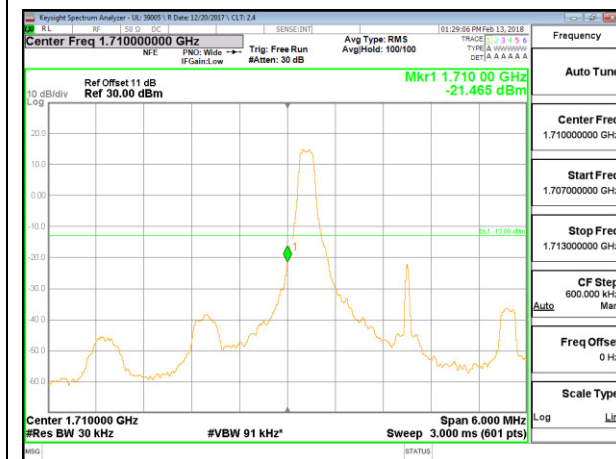

8.2.2. GSM 1900MHz

GSM 1900MHz GPRS Low Channel

GSM 1900MHz GPRS High Channel

GSM 1900MHz EGPRS Low Channel

GSM 1900MHz EGPRS High Channel

8.2.3. WCDMA BAND 5

8.2.4. LTE BAND 4 BANDEDGE

LTE B4 1.4MHz QPSK Low Channel RB1-0

LTE B4 1.4MHz QPSK High Channel RB1-5

LTE B4 1.4MHz QPSK Low Channel RB6-0

LTE B4 1.4MHz QPSK High Channel RB6-0

LTE B4 1.4MHz 16QAM Low Channel RB1-0

LTE B4 1.4MHz 16QAM High Channel RB1-5

LTE B4 1.4MHz 16QAM Low Channel RB6-0

LTE B4 1.4MHz 16QAM High Channel RB6-0

LTE B4 3MHz QPSK Low Channel RB1-0

LTE B4 3MHz QPSK High Channel RB1-14

LTE B4 3MHz QPSK Low Channel RB15-0

LTE B4 3MHz QPSK High Channel RB15-0

LTE B4 3MHz 16QAM Low Channel RB1-0