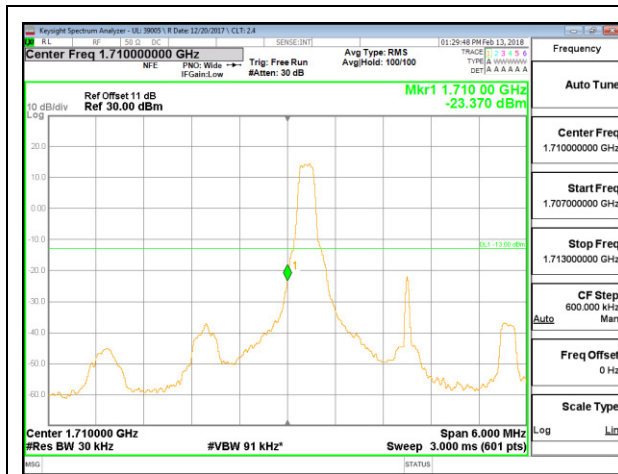

LTE B4 1.4MHz QPSK High Channel RB1-5

LTE B4 1.4MHz QPSK Low Channel RB6-0

LTE B4 1.4MHz QPSK High Channel RB6-0

LTE B4 1.4MHz 16QAM Low Channel RB1-0

LTE B4 1.4MHz 16QAM High Channel RB1-5

LTE B4 1.4MHz 16QAM Low Channel RB6-0

LTE B4 1.4MHz 16QAM High Channel RB6-0

LTE B4 3MHz QPSK Low Channel RB1-0

LTE B4 3MHz QPSK High Channel RB1-14

LTE B4 3MHz QPSK Low Channel RB15-0

LTE B4 3MHz QPSK High Channel RB15-0

LTE B4 3MHz 16QAM Low Channel RB1-0

LTE B4 3MHz 16QAM High Channel RB1-49

LTE B4 3MHz 16QAM Low Channel RB1-0

LTE B4 3MHz 16QAM High Channel RB1-14

LTE B4 5MHz QPSK Low Channel RB1-0

LTE B4 5MHz QPSK High Channel RB1-24

LTE B4 5MHz QPSK Low Channel RB25-0