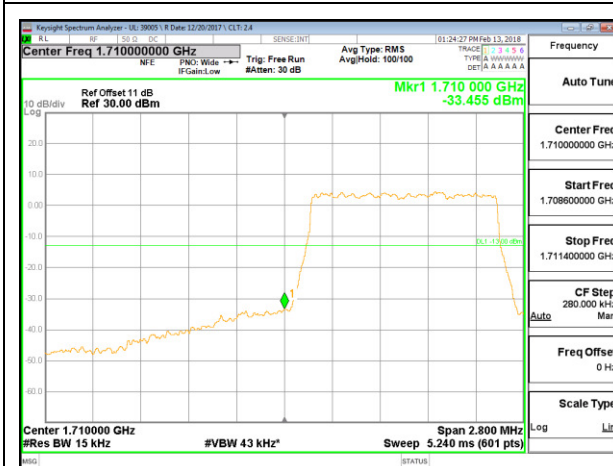

8.2.2. GSM 1900MHz

GSM 1900MHz GPRS Low Channel

GSM 1900MHz GPRS High Channel

GSM 1900MHz EGPRS Low Channel

GSM 1900MHz EGPRS High Channel

8.2.3. WCDMA BAND 5

8.2.4. LTE BAND 4 BANDEDGE

LTE B4 1.4MHz QPSK Low Channel RB1-0

LTE B4 1.4MHz QPSK High Channel RB1-5

LTE B4 1.4MHz QPSK Low Channel RB6-0

LTE B4 1.4MHz QPSK High Channel RB6-0

LTE B4 1.4MHz 16QAM Low Channel RB1-0

LTE B4 1.4MHz 16QAM High Channel RB1-5

LTE B4 1.4MHz 16QAM Low Channel RB6-0

LTE B4 1.4MHz 16QAM High Channel RB6-0

LTE B4 3MHz QPSK Low Channel RB1-0

LTE B4 3MHz QPSK High Channel RB1-14

LTE B4 3MHz QPSK Low Channel RB15-0

LTE B4 3MHz QPSK High Channel RB15-0

LTE B4 3MHz 16QAM Low Channel RB1-0