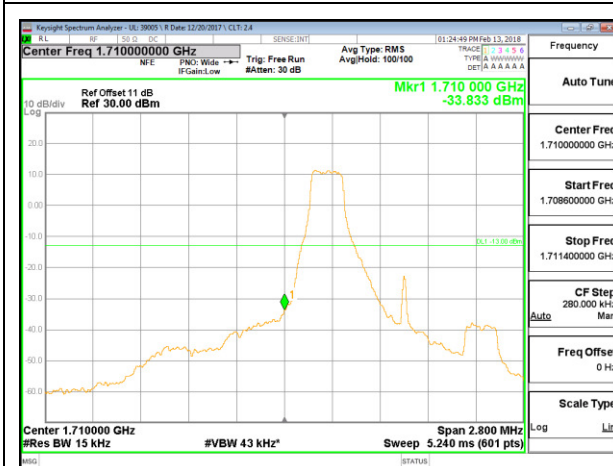

8.2.2. GSM 1900MHz

GSM 1900MHz GPRS Low Channel

GSM 1900MHz GPRS High Channel

GSM 1900MHz EGPRS Low Channel

GSM 1900MHz EGPRS High Channel

8.2.3. WCDMA BAND 5

8.2.4. LTE BAND 4 BANDEDGE

LTE B4 1.4MHz QPSK Low Channel RB1-0

LTE B4 1.4MHz QPSK High Channel RB1-5

LTE B4 1.4MHz QPSK Low Channel RB6-0

LTE B4 1.4MHz QPSK High Channel RB6-0

LTE B4 1.4MHz 16QAM Low Channel RB1-0

LTE B4 1.4MHz 16QAM High Channel RB1-5

LTE B4 1.4MHz 16QAM Low Channel RB6-0

LTE B4 1.4MHz 16QAM High Channel RB6-0

LTE B4 3MHz QPSK Low Channel RB1-0

LTE B4 3MHz QPSK High Channel RB1-14

LTE B4 3MHz QPSK Low Channel RB15-0

LTE B4 3MHz QPSK High Channel RB15-0

LTE B4 3MHz 16QAM Low Channel RB1-0