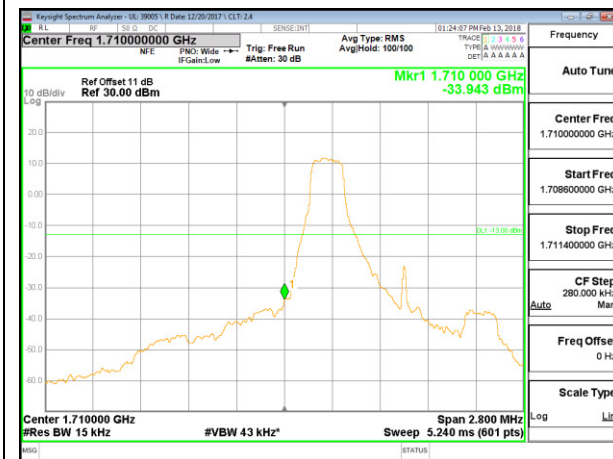

8.2.2. GSM 1900MHz

GSM 1900MHz GPRS Low Channel

GSM 1900MHz GPRS High Channel

GSM 1900MHz EGPRS Low Channel

GSM 1900MHz EGPRS High Channel

8.2.3. WCDMA BAND 5

8.2.4. LTE BAND 4 BANDEDGE

LTE B4 1.4MHz QPSK Low Channel RB1-0

LTE B4 1.4MHz QPSK High Channel RB1-5

LTE B4 1.4MHz QPSK Low Channel RB6-0

LTE B4 1.4MHz QPSK High Channel RB6-0

LTE B4 1.4MHz 16QAM Low Channel RB1-0

LTE B4 1.4MHz 16QAM High Channel RB1-5

LTE B4 1.4MHz 16QAM Low Channel RB6-0

LTE B4 1.4MHz 16QAM High Channel RB6-0

LTE B4 3MHz QPSK Low Channel RB1-0

LTE B4 3MHz QPSK High Channel RB1-14

LTE B4 3MHz QPSK Low Channel RB15-0

LTE B4 3MHz QPSK High Channel RB15-0

LTE B4 3MHz 16QAM Low Channel RB1-0