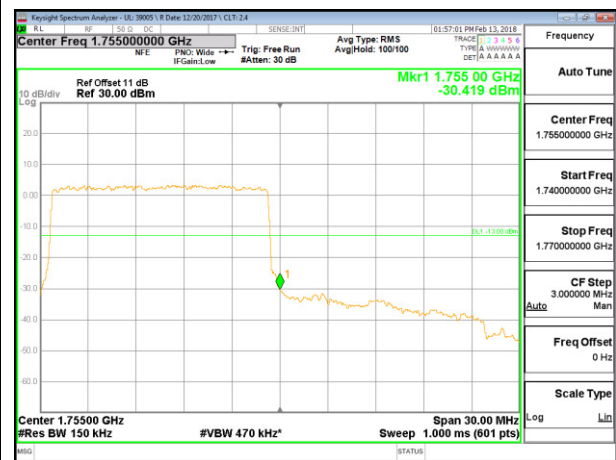

LTE B4 10MHz QPSK High Channel RB1-49

LTE B4 10MHz QPSK Low Channel RB50-0

LTE B4 10MHz QPSK High Channel RB50-00

LTE B4 10MHz 16QAM Low Channel RB1-0

LTE B4 10MHz 16QAM High Channel RB1-49

LTE B4 10MHz 16QAM Low Channel RB50-0

LTE B4 10MHz 16QAM High Channel RB50-0

LTE B4 15MHz QPSK Low Channel RB1-0

LTE B4 15MHz QPSK High Channel RB1-24

LTE B4 15MHz QPSK Low Channel RB25-0

LTE B4 15MHz QPSK High Channel RB25-0

LTE B4 15MHz 16QAM Low Channel RB1-0

LTE B4 15MHz 16QAM High Channel RB1-24

LTE B4 15MHz 16QAM Low Channel RB25-0

LTE B4 15MHz 16QAM High Channel RB25-0-0

LTE B4 20MHz QPSK Low Channel RB1-0

LTE B4 20MHz QPSK High Channel RB1-49

LTE B4 20MHz QPSK Low Channel RB50-0