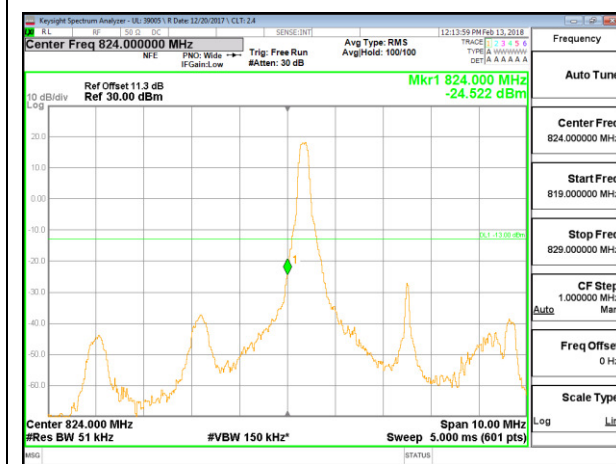

LTE B5 5MHz 16QAM Low Channel RB1-0