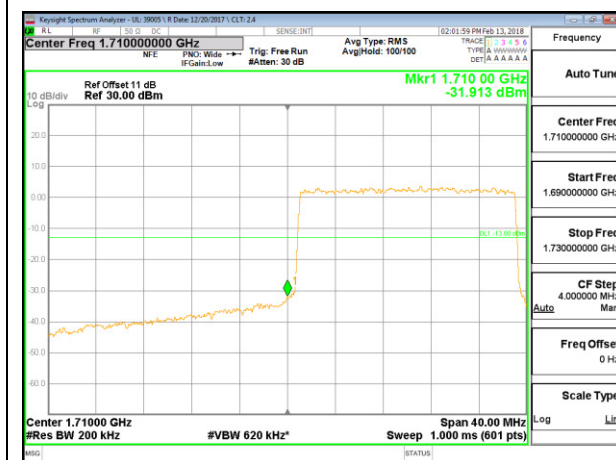

LTE B4 10MHz 16QAM High Channel RB50-0

LTE B4 15MHz QPSK Low Channel RB1-0

LTE B4 15MHz QPSK High Channel RB1-24

LTE B4 15MHz QPSK Low Channel RB25-0

LTE B4 15MHz QPSK High Channel RB25-0

LTE B4 15MHz 16QAM Low Channel RB1-0

LTE B4 15MHz 16QAM High Channel RB1-24

LTE B4 15MHz 16QAM Low Channel RB25-0

LTE B4 15MHz 16QAM High Channel RB25-0-0

LTE B4 20MHz QPSK Low Channel RB1-0

LTE B4 20MHz QPSK High Channel RB1-49

LTE B4 20MHz QPSK Low Channel RB50-0

LTE B4 20MHz QPSK High Channel RB50-0

LTE B4 20MHz 16QAM Low Channel RB1-0

LTE B4 20MHz 16QAM High Channel RB1-49

LTE B4 20MHz 16QAM Low Channel RB50-0

LTE B4 20MHz 16QAM High Channel RB50-0

8.2.5. LTE BAND 5 BANDEDGE