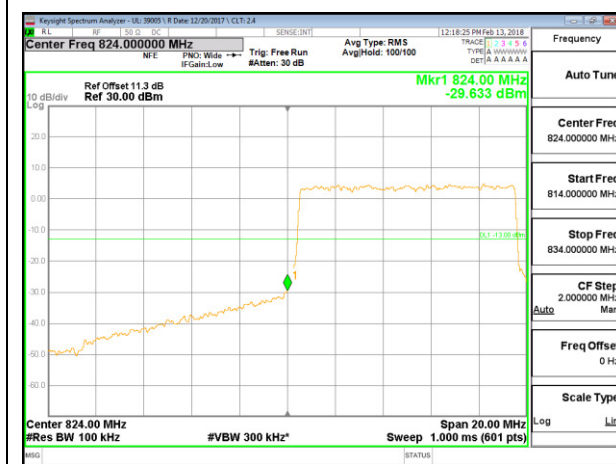

LTE B5 3MHz 16QAM Low Channel RB1-0

LTE B5 3MHz 16QAM High Channel RB1-14

LTE B5 3MHz 16QAM Low Channel RB15-0

LTE B5 3MHz 16QAM High Channel RB15-0

LTE B5 5MHz QPSK Low Channel RB1-0

LTE B5 5MHz QPSK High Channel RB1-24

LTE B5 5MHz QPSK Low Channel RB25-0

LTE B5 5MHz QPSK High Channel RB25-0

LTE B5 5MHz 16QAM Low Channel RB1-0

LTE B5 5MHz 16QAM High Channel RB1-24

LTE B5 5MHz 16QAM Low Channel RB25-0

LTE B5 5MHz 16QAM High Channel RB25-0

LTE B5 10MHz QPSK Low Channel RB1-0

LTE B5 10MHz QPSK High Channel RB1-49

LTE B5 10MHz QPSK Low Channel RB50-0

LTE B5 10MHz QPSK High Channel RB50-0

LTE B5 10MHz 16QAM Low Channel RB1-0

LTE B5 10MHz 16QAM High Channel RB1-49