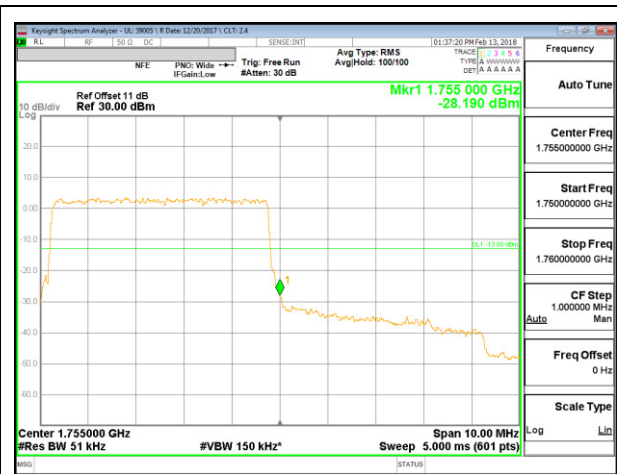

LTE B4 1.4MHz 16QAM High Channel RB6-0

LTE B4 3MHz QPSK Low Channel RB1-0

LTE B4 3MHz QPSK High Channel RB1-14

LTE B4 3MHz QPSK Low Channel RB15-0

LTE B4 3MHz QPSK High Channel RB15-0

LTE B4 3MHz 16QAM Low Channel RB1-0

LTE B4 3MHz 16QAM High Channel RB1-49

LTE B4 3MHz 16QAM Low Channel RB1-0

LTE B4 3MHz 16QAM High Channel RB1-14

LTE B4 5MHz QPSK Low Channel RB1-0

LTE B4 5MHz QPSK High Channel RB1-24

LTE B4 5MHz QPSK Low Channel RB25-0

LTE B4 5MHz QPSK High Channel RB25-0

LTE B4 5MHz 16QAM Low Channel RB1-0

LTE B4 5MHz 16QAM High Channel RB1-24

LTE B4 5MHz 16QAM Low Channel RB25-0

LTE B4 5MHz 16QAM High Channel RB25-0-0

LTE B4 10MHz QPSK Low Channel RB1-0