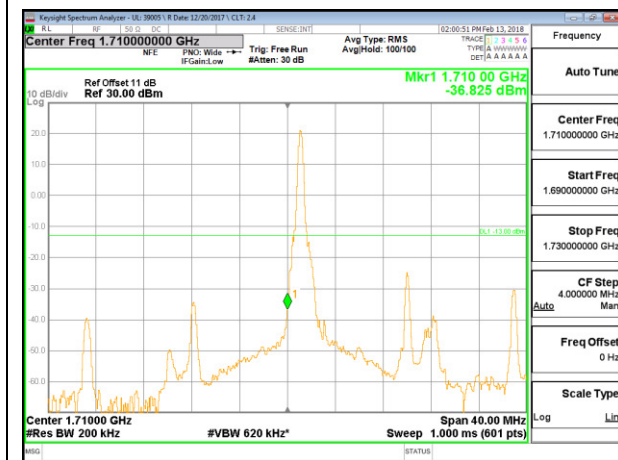

LTE B4 10MHz 16QAM High Channel RB50-0

LTE B4 15MHz QPSK Low Channel RB1-0

LTE B4 15MHz QPSK High Channel RB1-24

LTE B4 15MHz QPSK Low Channel RB25-0

LTE B4 15MHz QPSK High Channel RB25-0

LTE B4 15MHz 16QAM Low Channel RB1-0

LTE B4 15MHz 16QAM High Channel RB1-24

LTE B4 15MHz 16QAM Low Channel RB25-0

LTE B4 15MHz 16QAM High Channel RB25-0-0

LTE B4 20MHz QPSK Low Channel RB1-0

LTE B4 20MHz QPSK High Channel RB1-49

LTE B4 20MHz QPSK Low Channel RB50-0