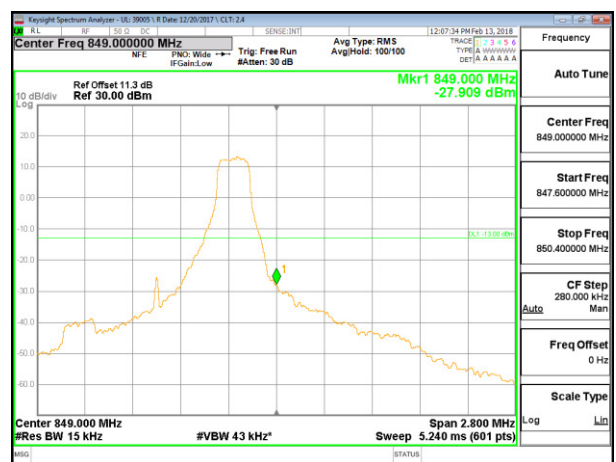

LTE B4 20MHz QPSK High Channel RB50-0

LTE B4 20MHz 16QAM Low Channel RB1-0

LTE B4 20MHz 16QAM High Channel RB1-49

LTE B4 20MHz 16QAM Low Channel RB50-0

LTE B4 20MHz 16QAM High Channel RB50-0

8.2.5. LTE BAND 5 BANDEDGE

LTE B5 1.4MHz QPSK Low Channel RB1-0

LTE B5 1.4MHz QPSK High Channel RB1-5

LTE B5 1.4MHz QPSK Low Channel RB6-0

LTE B5 1.4MHz QPSK High Channel RB6-0

LTE B5 1.4MHz 16QAM Low Channel RB1-0

LTE B5 1.4MHz 16QAM High Channel RB1-5

LTE B5 1.4MHz 16QAM Low Channel RB6-0

LTE B5 1.4MHz 16QAM High Channel RB6-0

LTE B5 3MHz QPSK Low Channel RB1-0

LTE B5 3MHz QPSK High Channel RB1-14

LTE B5 3MHz QPSK Low Channel RB15-0

LTE B5 3MHz QPSK High Channel RB15-0