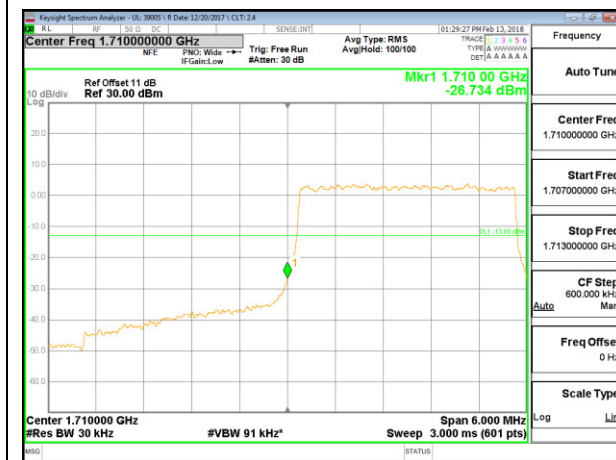

8.2.2. GSM 1900MHz

GSM 1900MHz GPRS Low Channel

GSM 1900MHz GPRS High Channel

GSM 1900MHz EGPRS Low Channel

GSM 1900MHz EGPRS High Channel

8.2.3. WCDMA BAND 5

8.2.4. LTE BAND 4 BANDEDGE

LTE B4 1.4MHz QPSK Low Channel RB1-0

LTE B4 1.4MHz QPSK High Channel RB1-5

LTE B4 1.4MHz QPSK Low Channel RB6-0

LTE B4 1.4MHz QPSK High Channel RB6-0

LTE B4 1.4MHz 16QAM Low Channel RB1-0

LTE B4 1.4MHz 16QAM High Channel RB1-5

LTE B4 1.4MHz 16QAM Low Channel RB6-0

LTE B4 1.4MHz 16QAM High Channel RB6-0

LTE B4 3MHz QPSK Low Channel RB1-0

LTE B4 3MHz QPSK High Channel RB1-14

LTE B4 3MHz QPSK Low Channel RB15-0

LTE B4 3MHz QPSK High Channel RB15-0

LTE B4 3MHz 16QAM Low Channel RB1-0

LTE B4 3MHz 16QAM High Channel RB1-49

LTE B4 3MHz 16QAM Low Channel RB1-0

LTE B4 3MHz 16QAM High Channel RB1-14

LTE B4 5MHz QPSK Low Channel RB1-0

LTE B4 5MHz QPSK High Channel RB1-24

LTE B4 5MHz QPSK Low Channel RB25-0