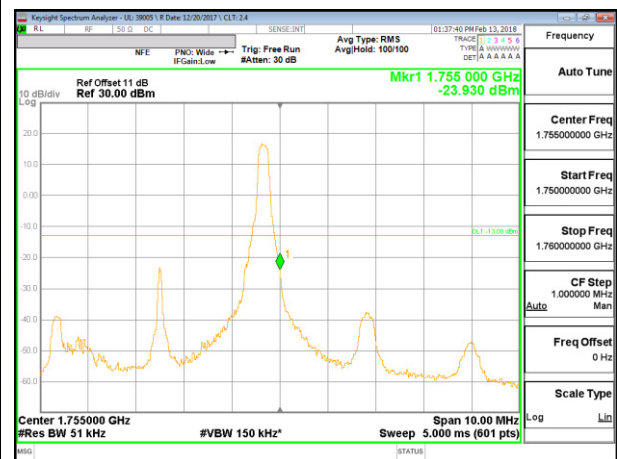

LTE B4 3MHz 16QAM High Channel RB1-49

LTE B4 3MHz 16QAM Low Channel RB1-0

LTE B4 3MHz 16QAM High Channel RB1-14

LTE B4 5MHz QPSK Low Channel RB1-0

LTE B4 5MHz QPSK High Channel RB1-24

LTE B4 5MHz QPSK Low Channel RB25-0

LTE B4 5MHz QPSK High Channel RB25-0

LTE B4 5MHz 16QAM Low Channel RB1-0

LTE B4 5MHz 16QAM High Channel RB1-24

LTE B4 5MHz 16QAM Low Channel RB25-0

LTE B4 5MHz 16QAM High Channel RB25-0-0

LTE B4 10MHz QPSK Low Channel RB1-0