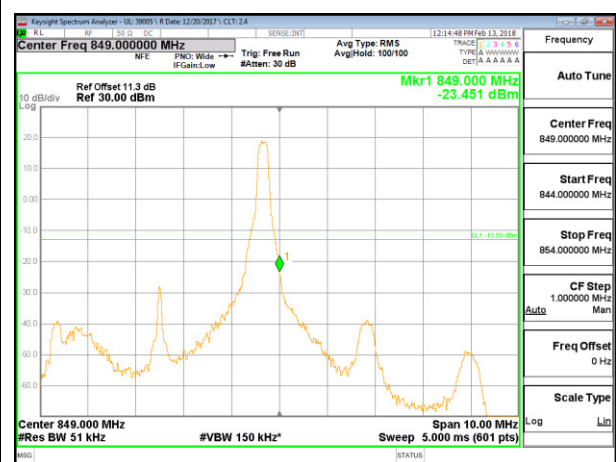

LTE B5 3MHz 16QAM Low Channel RB1-0

LTE B5 3MHz 16QAM High Channel RB1-14

LTE B5 3MHz 16QAM Low Channel RB15-0

LTE B5 3MHz 16QAM High Channel RB15-0

LTE B5 5MHz QPSK Low Channel RB1-0

LTE B5 5MHz QPSK High Channel RB1-24