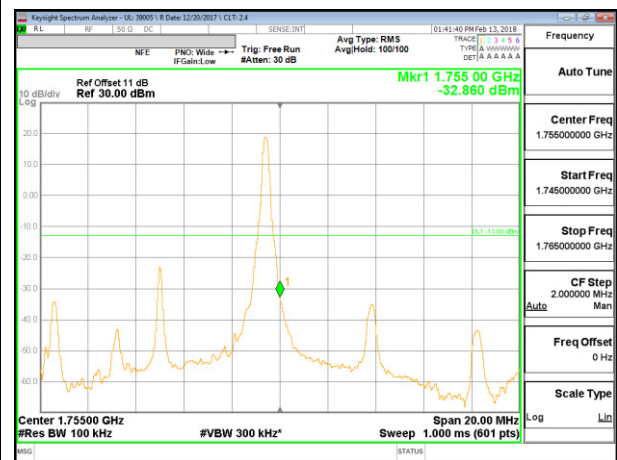

LTE B4 10MHz QPSK High Channel RB1-49

LTE B4 10MHz QPSK Low Channel RB50-0

LTE B4 10MHz QPSK High Channel RB50-00

LTE B4 10MHz 16QAM Low Channel RB1-0

LTE B4 10MHz 16QAM High Channel RB1-49

LTE B4 10MHz 16QAM Low Channel RB50-0

LTE B4 10MHz 16QAM High Channel RB50-0

LTE B4 15MHz QPSK Low Channel RB1-0

LTE B4 15MHz QPSK High Channel RB1-24

LTE B4 15MHz QPSK Low Channel RB25-0

LTE B4 15MHz QPSK High Channel RB25-0

LTE B4 15MHz 16QAM Low Channel RB1-0