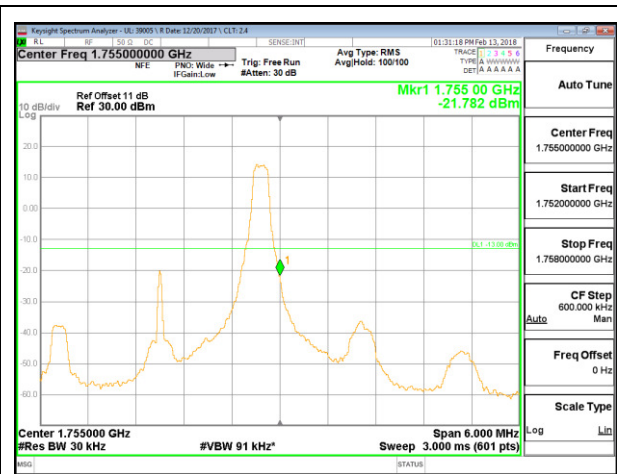

LTE B4 1.4MHz QPSK High Channel RB1-5

LTE B4 1.4MHz QPSK Low Channel RB6-0

LTE B4 1.4MHz QPSK High Channel RB6-0

LTE B4 1.4MHz 16QAM Low Channel RB1-0

LTE B4 1.4MHz 16QAM High Channel RB1-5

LTE B4 1.4MHz 16QAM Low Channel RB6-0

LTE B4 1.4MHz 16QAM High Channel RB6-0

LTE B4 3MHz QPSK Low Channel RB1-0

LTE B4 3MHz QPSK High Channel RB1-14

LTE B4 3MHz QPSK Low Channel RB15-0

LTE B4 3MHz QPSK High Channel RB15-0

LTE B4 3MHz 16QAM Low Channel RB1-0

LTE B4 3MHz 16QAM High Channel RB1-49

LTE B4 3MHz 16QAM Low Channel RB1-0

LTE B4 3MHz 16QAM High Channel RB1-14

LTE B4 5MHz QPSK Low Channel RB1-0

LTE B4 5MHz QPSK High Channel RB1-24

LTE B4 5MHz QPSK Low Channel RB25-0