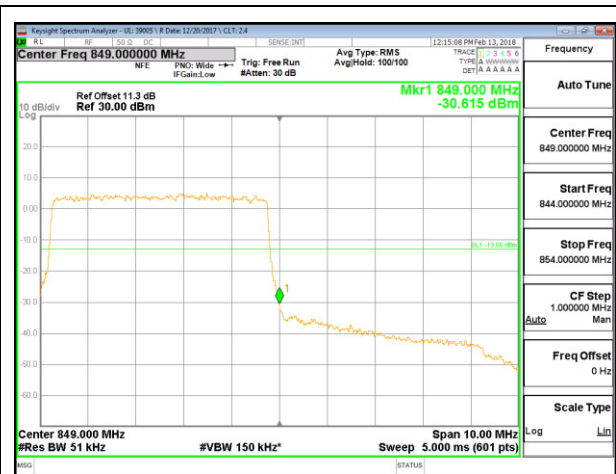

LTE B5 1.4MHz 16QAM Low Channel RB6-0

LTE B5 1.4MHz 16QAM High Channel RB6-0

LTE B5 3MHz QPSK Low Channel RB1-0

LTE B5 3MHz QPSK High Channel RB1-14

LTE B5 3MHz QPSK Low Channel RB15-0

LTE B5 3MHz QPSK High Channel RB15-0

LTE B5 3MHz 16QAM Low Channel RB1-0

LTE B5 3MHz 16QAM High Channel RB1-14

LTE B5 3MHz 16QAM Low Channel RB15-0

LTE B5 3MHz 16QAM High Channel RB15-0

LTE B5 5MHz QPSK Low Channel RB1-0

LTE B5 5MHz QPSK High Channel RB1-24

LTE B5 5MHz QPSK Low Channel RB25-0

LTE B5 5MHz QPSK High Channel RB25-0

LTE B5 5MHz 16QAM Low Channel RB1-0

LTE B5 5MHz 16QAM High Channel RB1-24

LTE B5 5MHz 16QAM Low Channel RB25-0

LTE B5 5MHz 16QAM High Channel RB25-0