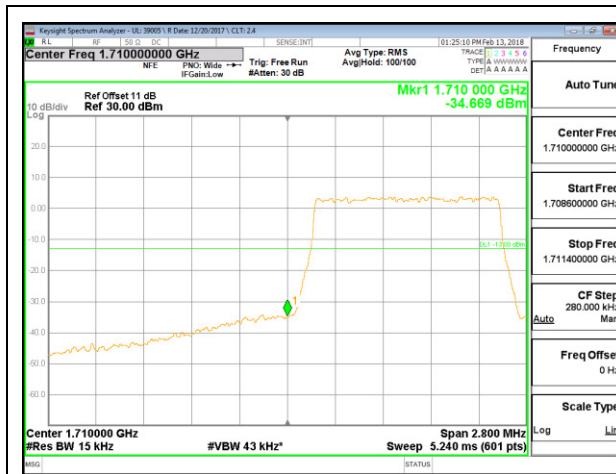

8.2.2. GSM 1900MHz

GSM 1900MHz GPRS Low Channel

GSM 1900MHz GPRS High Channel

GSM 1900MHz EGPRS Low Channel

GSM 1900MHz EGPRS High Channel

8.2.3. WCDMA BAND 5

8.2.4. LTE BAND 4 BANDEDGE

LTE B4 1.4MHz QPSK Low Channel RB1-0

LTE B4 1.4MHz QPSK High Channel RB1-5

LTE B4 1.4MHz QPSK Low Channel RB6-0

LTE B4 1.4MHz QPSK High Channel RB6-0

LTE B4 1.4MHz 16QAM Low Channel RB1-0

LTE B4 1.4MHz 16QAM High Channel RB1-5

LTE B4 1.4MHz 16QAM Low Channel RB6-0

LTE B4 1.4MHz 16QAM High Channel RB6-0

LTE B4 3MHz QPSK Low Channel RB1-0

LTE B4 3MHz QPSK High Channel RB1-14

LTE B4 3MHz QPSK Low Channel RB15-0

LTE B4 3MHz QPSK High Channel RB15-0

LTE B4 3MHz 16QAM Low Channel RB1-0