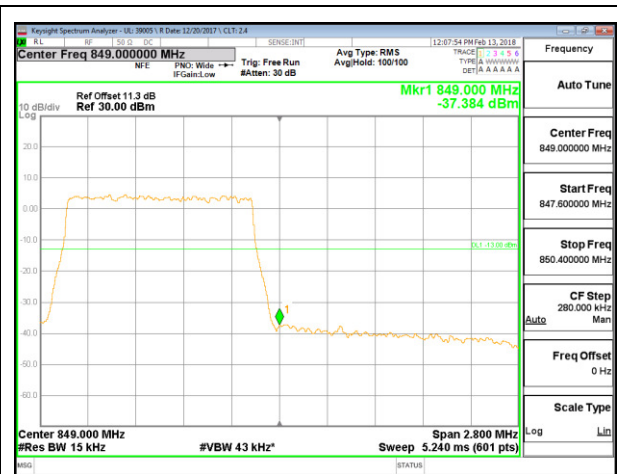

LTE B4 20MHz QPSK High Channel RB50-0

LTE B4 20MHz 16QAM Low Channel RB1-0

LTE B4 20MHz 16QAM High Channel RB1-49

LTE B4 20MHz 16QAM Low Channel RB50-0

LTE B4 20MHz 16QAM High Channel RB50-0

8.2.5. LTE BAND 5 BANDEDGE

LTE B5 1.4MHz QPSK Low Channel RB1-0

LTE B5 1.4MHz QPSK High Channel RB1-5

LTE B5 1.4MHz QPSK Low Channel RB6-0

LTE B5 1.4MHz QPSK High Channel RB6-0

LTE B5 1.4MHz 16QAM Low Channel RB1-0

LTE B5 1.4MHz 16QAM High Channel RB1-5

LTE B5 1.4MHz 16QAM Low Channel RB6-0

LTE B5 1.4MHz 16QAM High Channel RB6-0

LTE B5 3MHz QPSK Low Channel RB1-0

LTE B5 3MHz QPSK High Channel RB1-14

LTE B5 3MHz QPSK Low Channel RB15-0

LTE B5 3MHz QPSK High Channel RB15-0