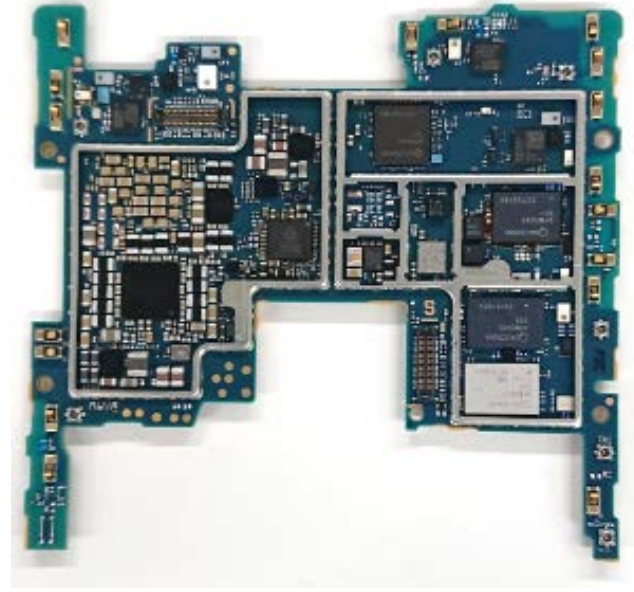

FCC ID: PY7-11821Y Internal Photo

Without LCD

Without PBA and Battery

LCD

Internal PWB with Shield cases (Front-side)

Internal PWB without Shield cases (Front-side)

Internal PWB with Shield cases (Rear-side)

Internal PWB without Shield cases (Rear-side)

Internal Main_ANT-1-PWB (Front-side)

Internal Main_ANT-1-PWB (back-side)

Internal Main_ANT-2-PWB (Front-side)

Internal Main_ANT-2-PWB (back-side)

Internal Sub-PWB with Shield cases (Front-side)

Internal Sub-PWB without Shield cases (Front-side)

Internal Sub-PWB (Rear-side)

Battery: