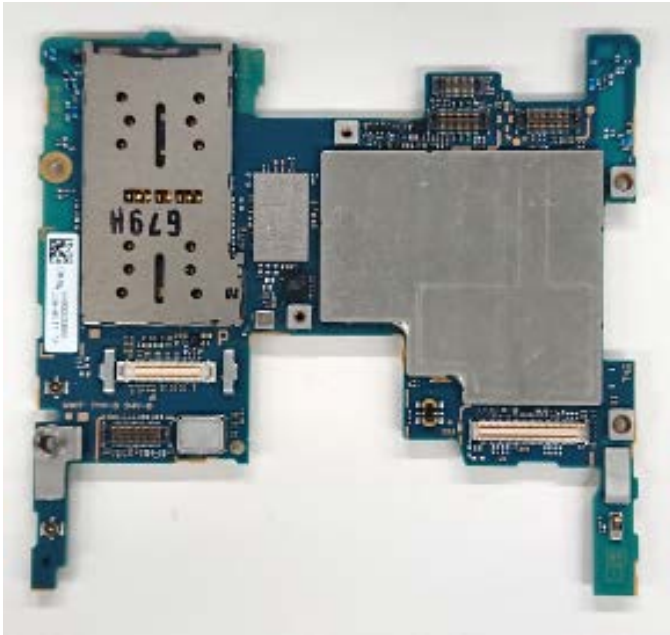

FCC ID: PY7-11821Y Internal Photo

Without LCD

Without PBA and Battery

LCD

Internal PWB with Shield cases (Front-side)

Internal PWB without Shield cases (Front-side)

Internal PWB with Shield cases (Rear-side)

Internal PWB without Shield cases (Rear-side)

Internal Main_ANT-1-PWB (Front-side)

Internal Main_ANT-1-PWB (back-side)

Internal Main_ANT-2-PWB (Front-side)

Internal Main_ANT-2-PWB (back-side)

Internal Sub-PWB with Shield cases (Front-side)

Internal Sub-PWB without Shield cases (Front-side)

Internal Sub-PWB (Rear-side)

Battery: