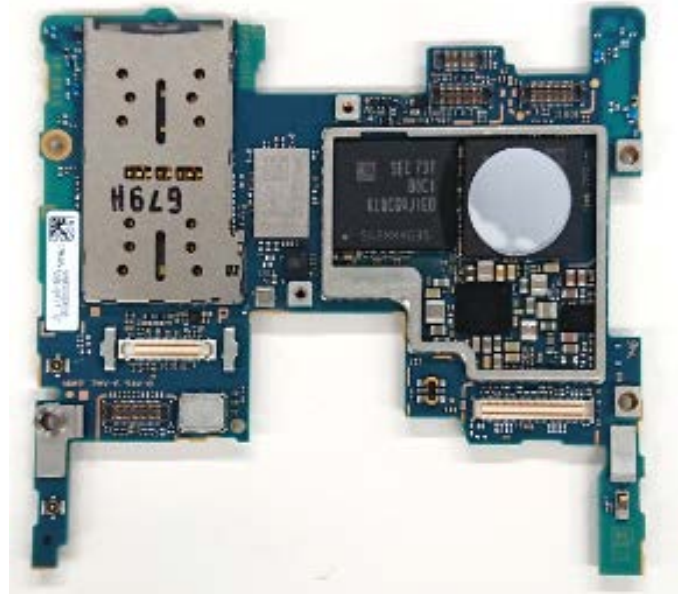

FCC ID: PY7-11821Y Internal Photo

Without LCD

Without PBA and Battery

LCD

Internal PWB with Shield cases (Front-side)

Internal PWB without Shield cases (Front-side)

Internal PWB with Shield cases (Rear-side)

Internal PWB without Shield cases (Rear-side)

Internal Main_ANT-1-PWB (Front-side)

Internal Main_ANT-1-PWB (back-side)

Internal Main_ANT-2-PWB (Front-side)

Internal Main_ANT-2-PWB (back-side)

Internal Sub-PWB with Shield cases (Front-side)