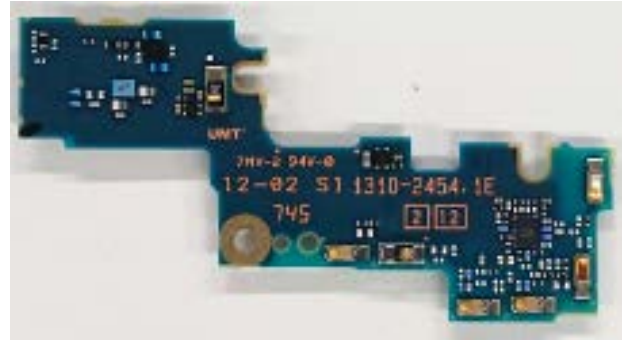

FCC ID: PY7-11821Y Internal Photo

Without LCD

Without PBA and Battery

LCD

Internal PWB with Shield cases (Front-side)

Internal PWB without Shield cases (Front-side)

Internal PWB with Shield cases (Rear-side)

Internal PWB without Shield cases (Rear-side)

Internal Main_ANT-1-PWB (Front-side)

Internal Main_ANT-1-PWB (back-side)

Internal Main_ANT-2-PWB (Front-side)

Internal Main_ANT-2-PWB (back-side)

Internal Sub-PWB with Shield cases (Front-side)