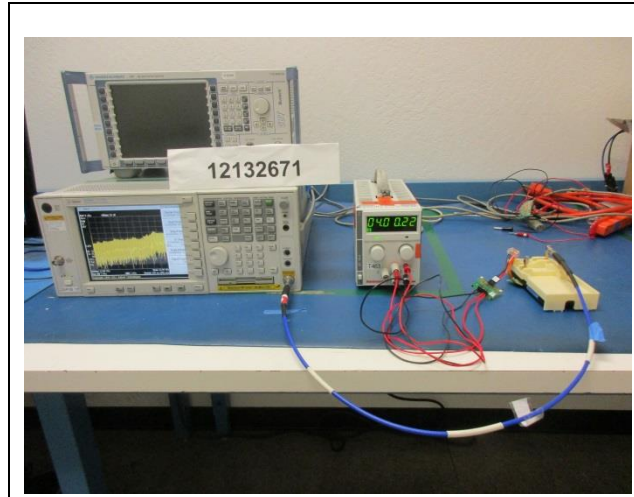

11. SETUP PHOTOS

ANTENNA PORT AND AC LINE CONDUCTED SETUP

RF ANTENNA PORT CONDUCTED

AC LINE CONDUCTED (FRONT)

AC LINE CONDUCTED (BACK)

RADIATED RF MEASUREMENT SETUP

BELOW 30 MHz (FRONT)

BELOW 30 MHz (BACK)