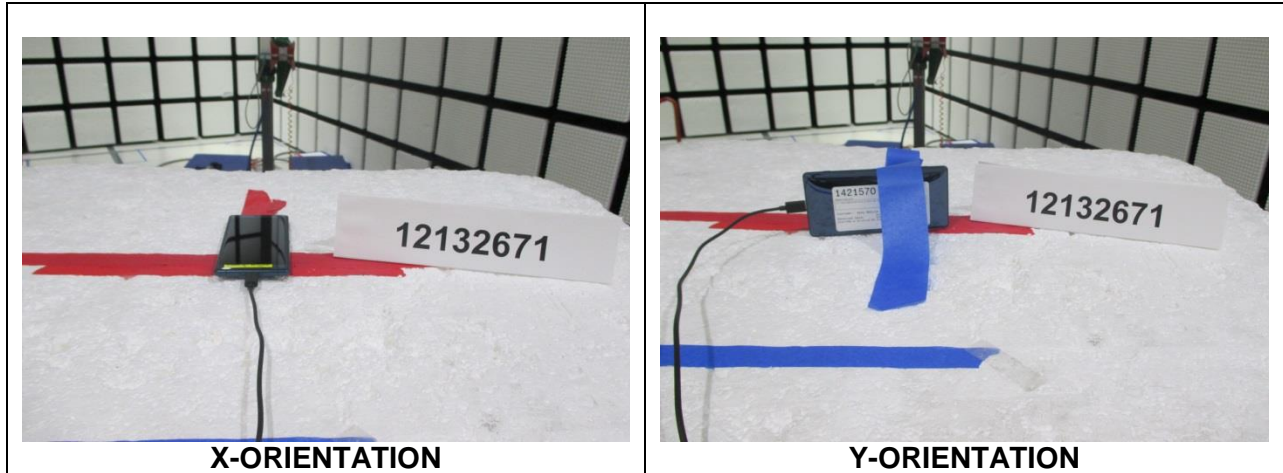

11. SETUP PHOTOS

ANTENNA PORT AND AC LINE CONDUCTED SETUP

RF ANTENNA PORT CONDUCTED

AC LINE CONDUCTED (FRONT)

AC LINE CONDUCTED (BACK)

RADIATED RF MEASUREMENT SETUP

BELOW 30 MHz (FRONT)

BELOW 30 MHz (BACK)

BELOW 1GHz (FRONT)

BELOW 1GHz (BACK)

ABOVE 1GHz (FRONT)

ABOVE 1GHz (BACK)

ORIENTATIONS

X-ORIENTATION

Y-ORIENTATION

Z-ORIENTATION