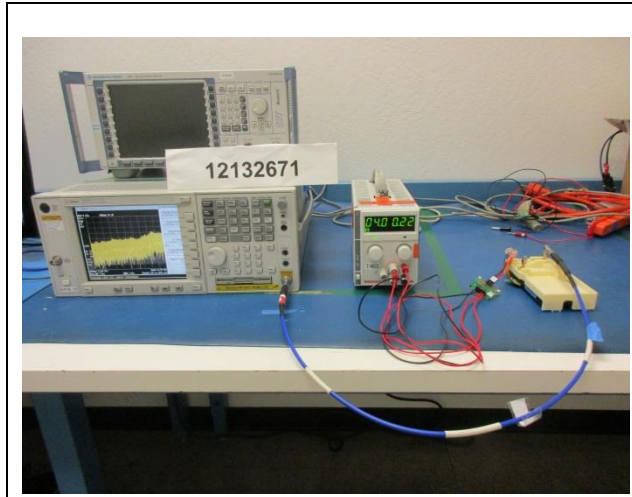

### ANTENNA PORT AND AC LINE CONDUCTED SETUP

**RF ANTENNA PORT CONDUCTED**

**AC LINE CONDUCTED (FRONT)**

**AC LINE CONDUCTED (BACK)**

**RADIATED RF MEASUREMENT SETUP**

**BELOW 30 MHz (FRONT)**

**BELOW 30 MHz (BACK)**