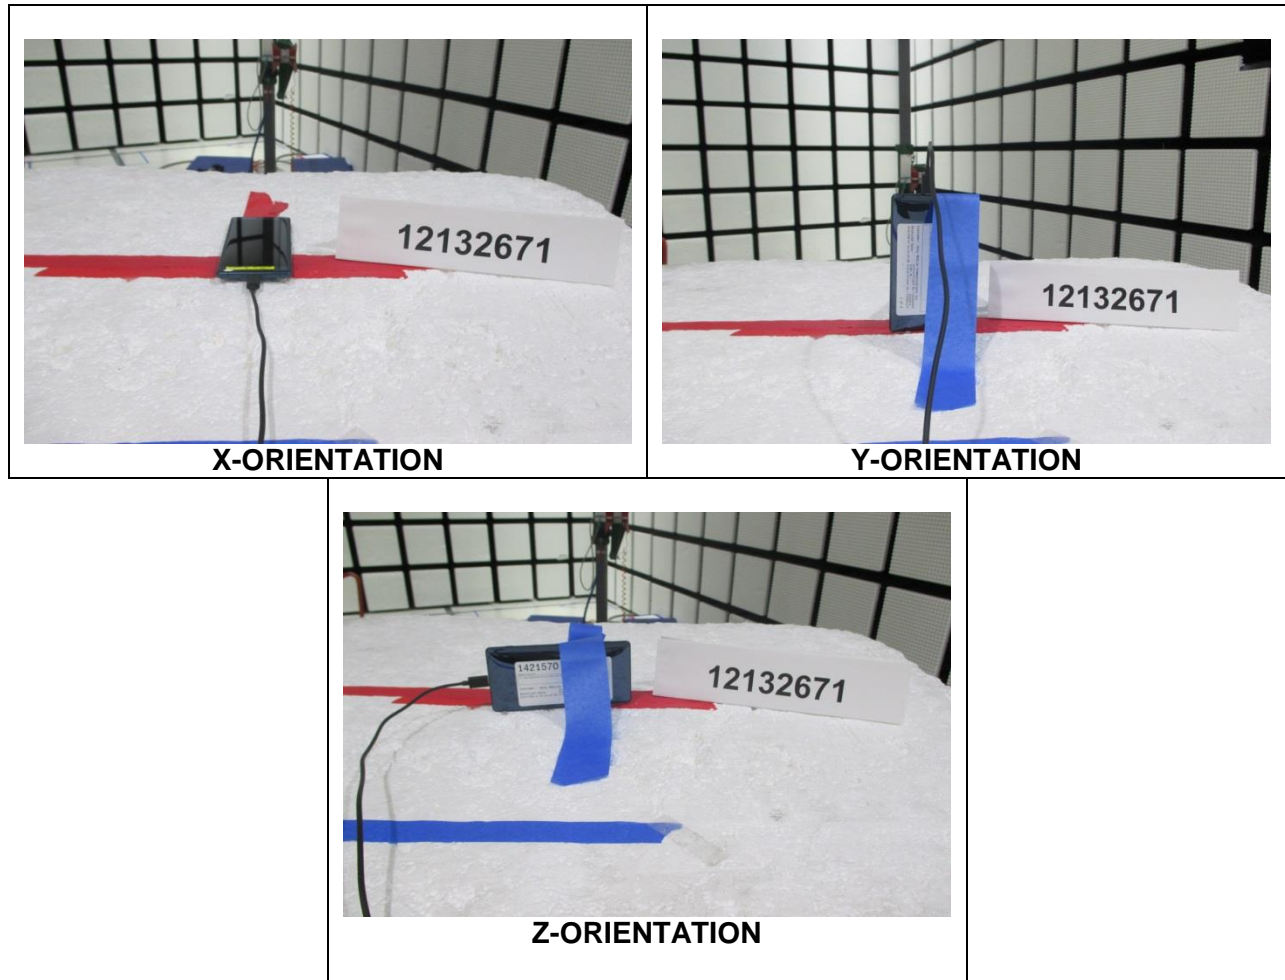

### ANTENNA PORT AND AC LINE CONDUCTED SETUP

**RF ANTENNA PORT CONDUCTED**

**AC LINE CONDUCTED (FRONT)**

**AC LINE CONDUCTED (BACK)**

**RADIATED RF MEASUREMENT SETUP**

**BELOW 30 MHz (FRONT)**

**BELOW 30 MHz (BACK)**

**BELOW 1GHz (FRONT)**

**BELOW 1GHz (BACK)**

**ABOVE 1GHz (FRONT)**

**ABOVE 1GHz (BACK)**

**ORIENTATIONS**

**END OF REPORT**