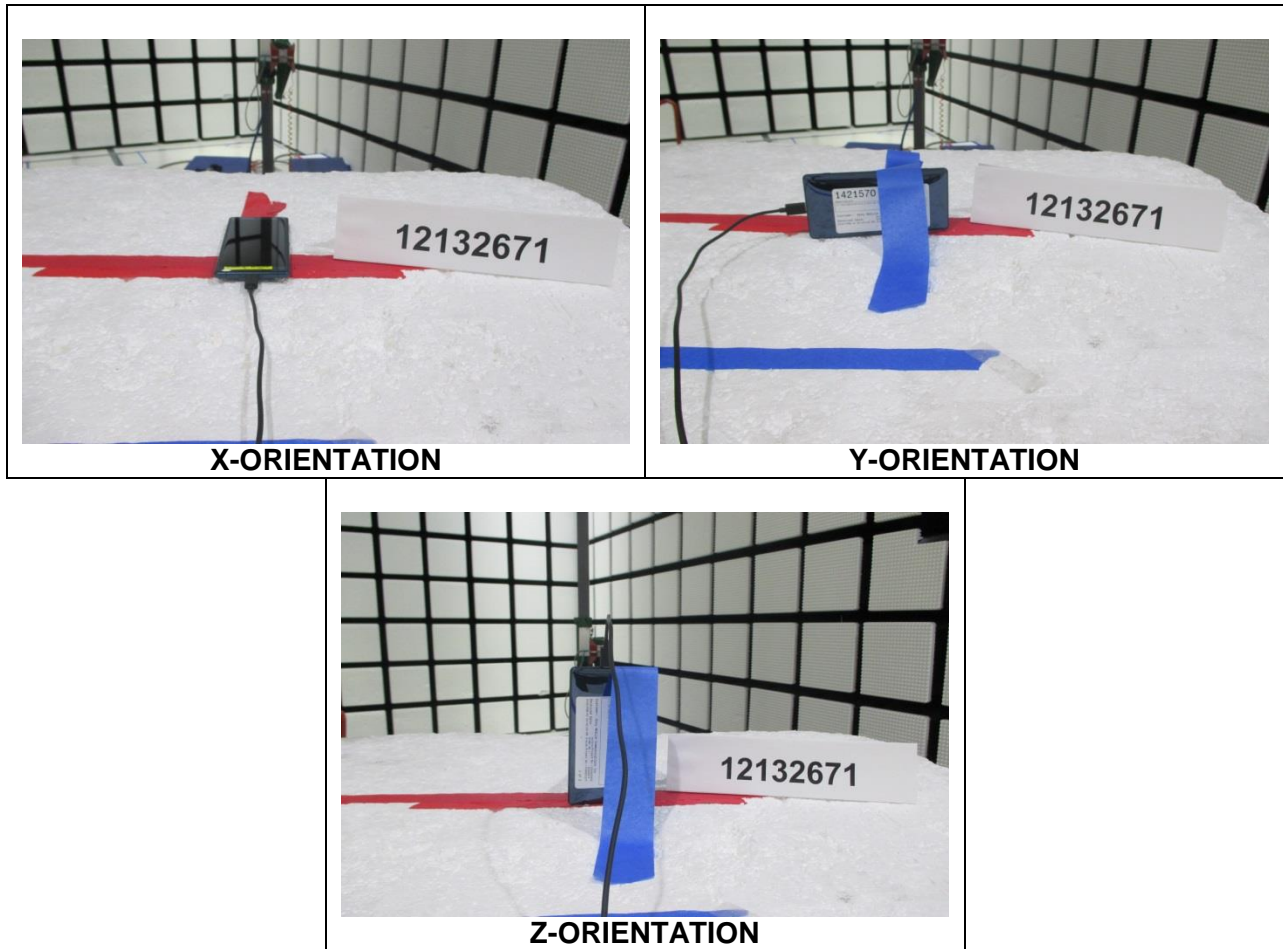

11. SETUP PHOTOS

ANTENNA PORT AND AC LINE CONDUCTED SETUP

RF ANTENNA PORT CONDUCTED

AC LINE CONDUCTED (FRONT)

AC LINE CONDUCTED (BACK)

RADIATED RF MEASUREMENT SETUP

BELOW 30 MHz (FRONT)

BELOW 30 MHz (BACK)

BELOW 1GHz (FRONT)

BELOW 1GHz (BACK)

ABOVE 1GHz (FRONT)

ABOVE 1GHz (BACK)

ORIENTATIONS

END OF REPORT