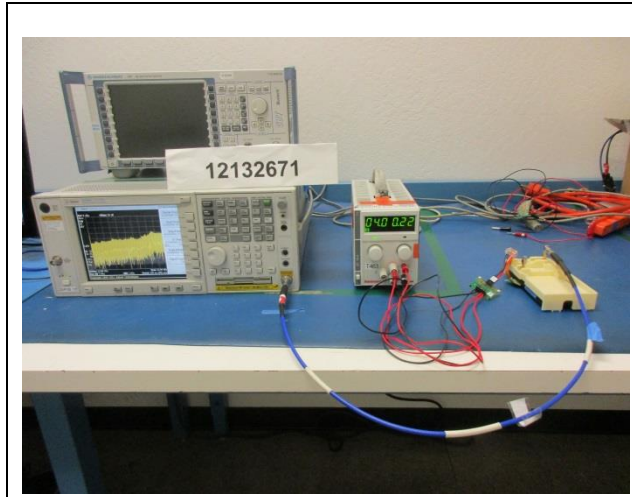

11. SETUP PHOTOS

ANTENNA PORT AND AC LINE CONDUCTED SETUP

RF ANTENNA PORT CONDUCTED

AC LINE CONDUCTED (FRONT)

AC LINE CONDUCTED (BACK)

RADIATED RF MEASUREMENT SETUP

BELOW 30 MHz (FRONT)

BELOW 30 MHz (BACK)