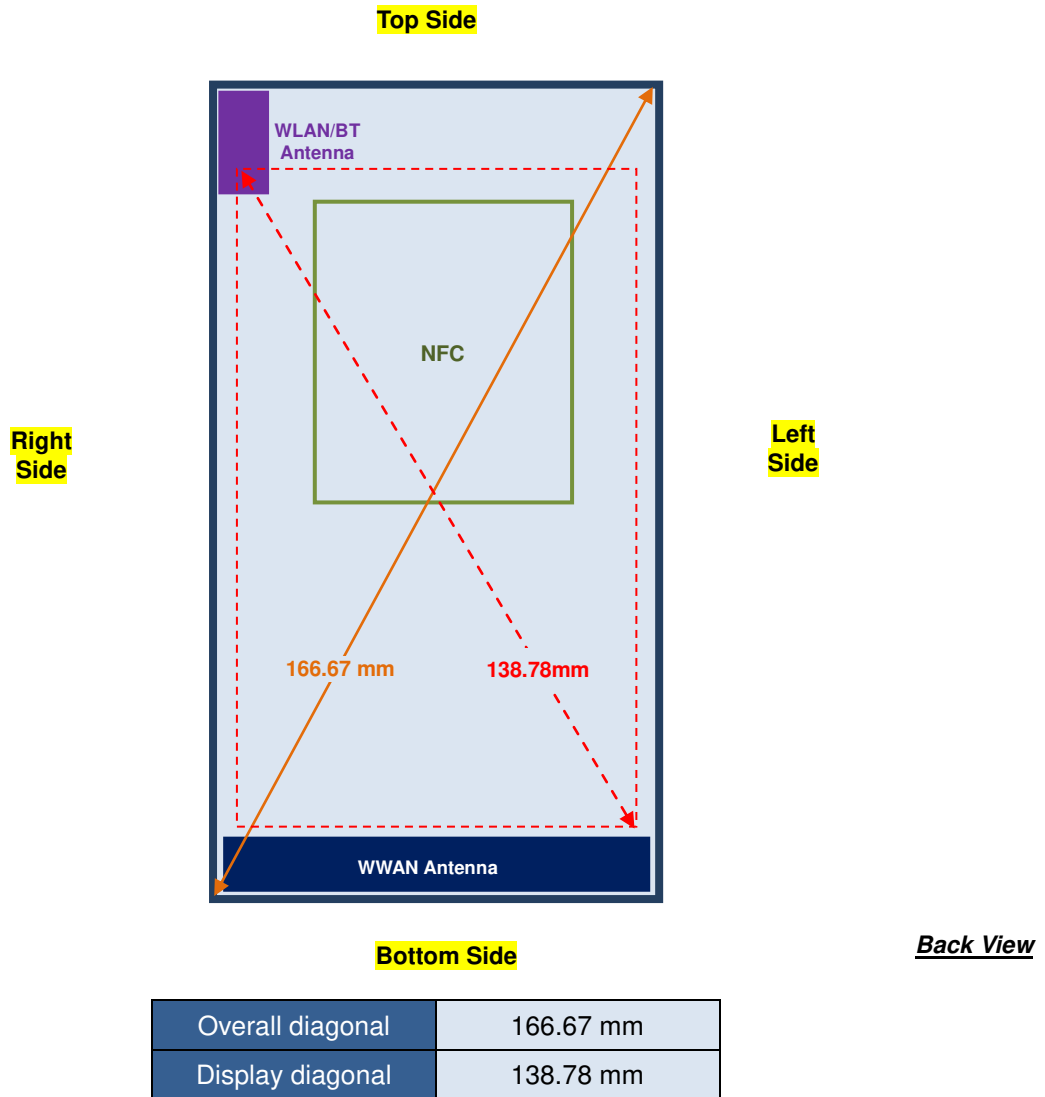

Appendix F. Antenna Location

<Mobile Phone>

Appendix F. SAR Test Setup Photos

Right Cheek

Right Tilted

Left Cheek

Left Tilted

Front, Test Separation 10 mm

Back, Test Separation 10 mm

Left Side, Test Separation 10 mm

Right Side, Test Separation 10 mm

Bottom Side, Test Separation 10 mm

Front, Test Separation 15 mm

Back, Test Separation 15 mm