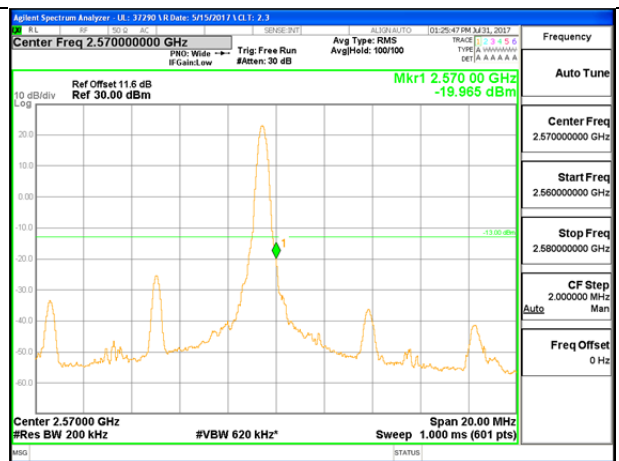

LTE B7 10MHz QPSK Low Channel 1RB

LTE B7 10MHz QPSK High Channel 1RB

LTE B7 10MHz QPSK Low Channel FRB

LTE B7 10MHz QPSK High Channel FRB

LTE B7 10MHz 16QAM Low Channel 1RB

LTE B7 10MHz 16QAM High Channel 1RB