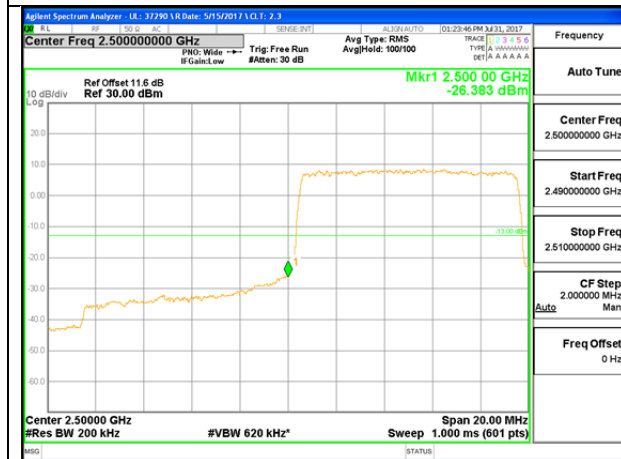

LTE B5 10MHz QPSK High Channel 1RB

LTE B5 10MHz QPSK Low Channel FRB

LTE B5 10MHz QPSK High Channel FRB

LTE B5 10MHz 16QAM Low Channel 1RB

LTE B5 10MHz 16QAM High Channel 1RB

LTE Band 7

LTE B7 5MHz QPSK Low Channel 1RB

LTE B7 5MHz QPSK High Channel 1RB

LTE B7 5MHz QPSK Low Channel FRB

LTE B7 5MHz QPSK High Channel FRB

LTE B7 5MHz 16QAM Low Channel 1RB

LTE B7 5MHz 16QAM High Channel 1RB

LTE B7 5MHz 16QAM Low Channel FRB

LTE B7 5MHz 16QAM High Channel FRB

LTE B7 10MHz QPSK Low Channel 1RB

LTE B7 10MHz QPSK High Channel 1RB

LTE B7 10MHz QPSK Low Channel FRB

LTE B7 10MHz QPSK High Channel FRB

LTE B7 10MHz 16QAM Low Channel 1RB

LTE B7 10MHz 16QAM High Channel 1RB