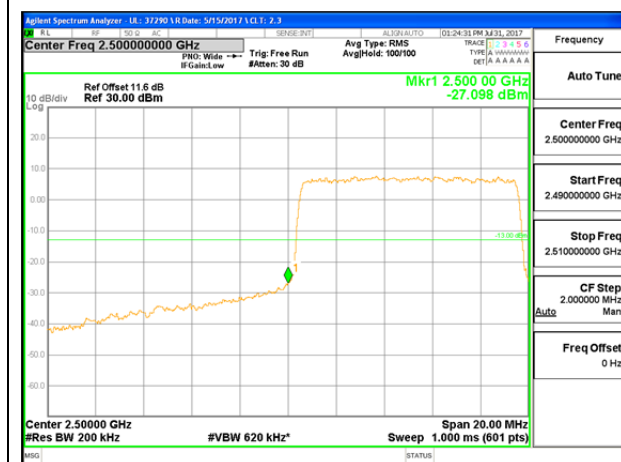

LTE B7 5MHz QPSK High Channel 1RB

LTE B7 5MHz QPSK Low Channel FRB

LTE B7 5MHz QPSK High Channel FRB

LTE B7 5MHz 16QAM Low Channel 1RB

LTE B7 5MHz 16QAM High Channel 1RB

LTE B7 5MHz 16QAM Low Channel FRB

LTE B7 5MHz 16QAM High Channel FRB

LTE B7 10MHz QPSK Low Channel 1RB

LTE B7 10MHz QPSK High Channel 1RB

LTE B7 10MHz QPSK Low Channel FRB

LTE B7 10MHz QPSK High Channel FRB

LTE B7 10MHz 16QAM Low Channel 1RB

LTE B7 10MHz 16QAM High Channel 1RB

LTE B7 10MHz 16QAM Low Channel FRB

LTE B7 10MHz 16QAM High Channel FRB

LTE B7 15MHz QPSK Low Channel 1RB

LTE B7 15MHz QPSK High Channel 1RB

LTE B7 15MHz QPSK Low Channel FRB

LTE B7 15MHz QPSK High Channel FRB