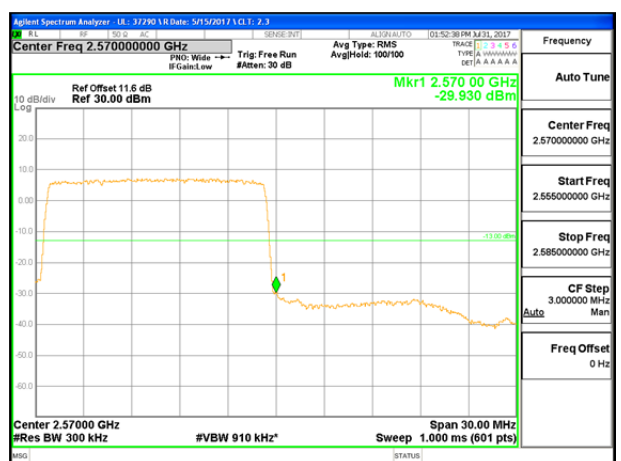

LTE B7 10MHz QPSK Low Channel 1RB

LTE B7 10MHz QPSK High Channel 1RB

LTE B7 10MHz QPSK Low Channel FRB

LTE B7 10MHz QPSK High Channel FRB

LTE B7 10MHz 16QAM Low Channel 1RB

LTE B7 10MHz 16QAM High Channel 1RB

LTE B7 10MHz 16QAM Low Channel FRB

LTE B7 10MHz 16QAM High Channel FRB

LTE B7 15MHz QPSK Low Channel 1RB

LTE B7 15MHz QPSK High Channel 1RB

LTE B7 15MHz QPSK Low Channel FRB

LTE B7 15MHz QPSK High Channel FRB

LTE B7 15MHz 16QAM Low Channel 1RB

LTE B7 1MHz 16QAM High Channel 1RB

LTE B7 15MHz 16QAM Low Channel FRB

LTE B7 15MHz 16QAM High Channel FRB

LTE B7 20MHz QPSK Low Channel 1RB

LTE B7 20MHz QPSK High Channel 1RB