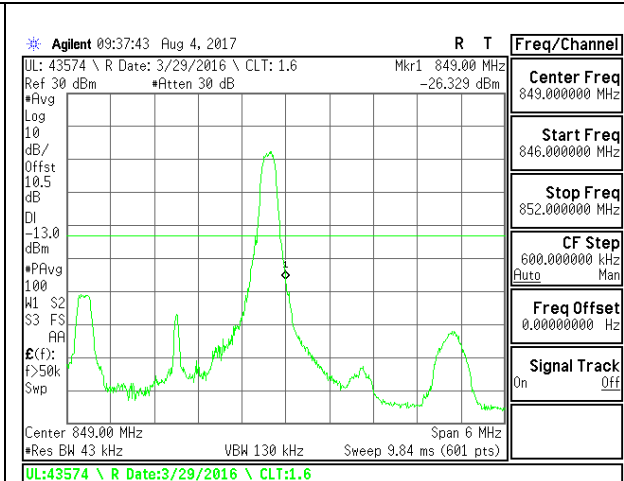

LTE B4 20MHz QPSK Low Channel FRB

LTE B4 20MHz QPSK High Channel FRB

LTE B4 20MHz 16QAM Low Channel 1RB

LTE B4 20MHz 16QAM High Channel 1RB

LTE B4 20MHz 16QAM Low Channel FRB

LTE B4 20MHz 16QAM High Channel FRB

LTE Band 5

LTE B5 1.4MHz 16QAM Low Channel FRB

LTE B5 1.4MHz 16QAM High Channel FRB

LTE 25 3MHz QPSK Low Channel 1RB

LTE B5 3MHz QPSK High Channel 1RB

LTE B5 3MHz QPSK Low Channel FRB

LTE B5 3MHz QPSK High Channel FRB

LTE B5 3MHz 16QAM Low Channel 1RB

LTE B5 3MHz 16QAM High Channel 1RB

LTE B5 3MHz 16QAM Low Channel FRB

LTE B5 3MHz 16QAM High Channel FRB

LTE B5 5MHz QPSK Low Channel 1RB

LTE B5 5MHz QPSK High Channel 1RB

LTE B5 5MHz QPSK Low Channel FRB