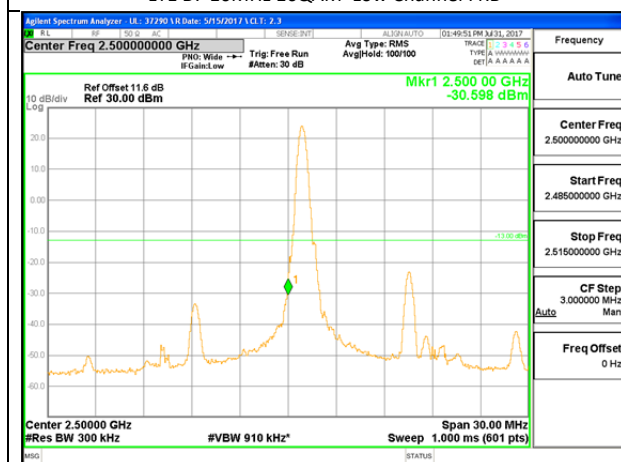

LTE B7 10MHz QPSK Low Channel 1RB

LTE B7 10MHz QPSK High Channel 1RB

LTE B7 10MHz QPSK Low Channel FRB

LTE B7 10MHz QPSK High Channel FRB

LTE B7 10MHz 16QAM Low Channel 1RB

LTE B7 10MHz 16QAM High Channel 1RB

LTE B7 10MHz 16QAM Low Channel FRB

LTE B7 10MHz 16QAM High Channel FRB

LTE B7 15MHz QPSK Low Channel 1RB

LTE B7 15MHz QPSK High Channel 1RB

LTE B7 15MHz QPSK Low Channel FRB

LTE B7 15MHz QPSK High Channel FRB