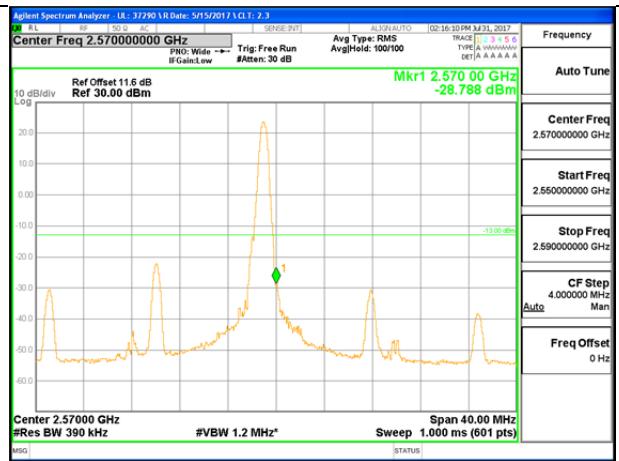

LTE B7 15MHz 16QAM Low Channel 1RB

LTE B7 1MHz 16QAM High Channel 1RB

LTE B7 15MHz 16QAM Low Channel FRB

LTE B7 15MHz 16QAM High Channel FRB

LTE B7 20MHz QPSK Low Channel 1RB

LTE B7 20MHz QPSK High Channel 1RB

LTE B7 20MHz QPSK Low Channel FRB

LTE B7 20MHz QPSK High Channel FRB

LTE B7 20MHz 16QAM Low Channel 1RB

LTE B7 20MHz 16QAM High Channel 1RB

LTE Band 12