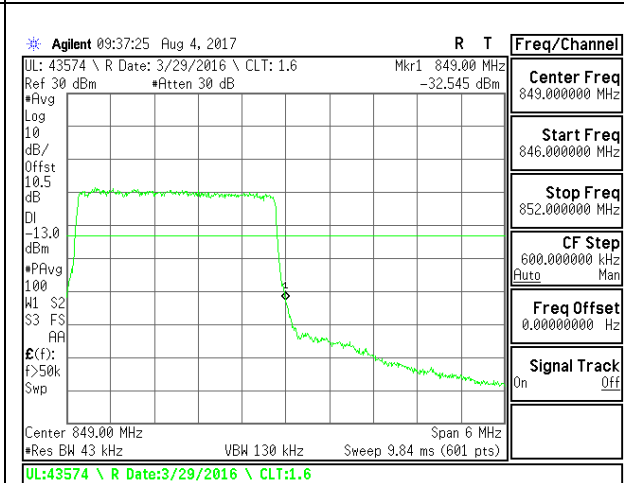

LTE B4 20MHz QPSK Low Channel FRB

LTE B4 20MHz QPSK High Channel FRB

LTE B4 20MHz 16QAM Low Channel 1RB

LTE B4 20MHz 16QAM High Channel 1RB

LTE B4 20MHz 16QAM Low Channel FRB

LTE B4 20MHz 16QAM High Channel FRB

LTE Band 5

LTE B5 1.4MHz 16QAM Low Channel FRB

LTE B5 1.4MHz 16QAM High Channel FRB

LTE 25 3MHz QPSK Low Channel 1RB

LTE B5 3MHz QPSK High Channel 1RB

LTE B5 3MHz QPSK Low Channel FRB

LTE B5 3MHz QPSK High Channel FRB

LTE B5 3MHz 16QAM Low Channel 1RB

LTE B5 3MHz 16QAM High Channel 1RB

LTE B5 3MHz 16QAM Low Channel FRB

LTE B5 3MHz 16QAM High Channel FRB

LTE B5 5MHz QPSK Low Channel 1RB

LTE B5 5MHz QPSK High Channel 1RB

LTE B5 5MHz QPSK Low Channel FRB