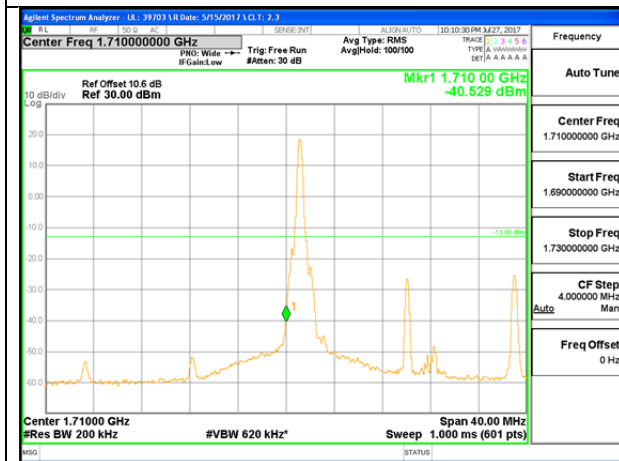

LTE B4 15MHz 16QAM Low Channel 1RB

LTE B4 15MHz 16QAM High Channel 1RB

LTE B4 15MHz 16QAM Low Channel FRB

LTE B4 15MHz 16QAM High Channel FRB

LTE B4 20MHz QPSK Low Channel 1RB

LTE B4 20MHz QPSK High Channel 1RB

LTE B4 20MHz QPSK Low Channel FRB

LTE B4 20MHz QPSK High Channel FRB

LTE B4 20MHz 16QAM Low Channel 1RB

LTE B4 20MHz 16QAM High Channel 1RB

LTE B4 20MHz 16QAM Low Channel FRB

LTE B4 20MHz 16QAM High Channel FRB

LTE Band 5

LTE B5 1.4MHz 16QAM Low Channel FRB

LTE B5 1.4MHz 16QAM High Channel FRB

LTE 25 3MHz QPSK Low Channel 1RB

LTE B5 3MHz QPSK High Channel 1RB

LTE B5 3MHz QPSK Low Channel FRB

LTE B5 3MHz QPSK High Channel FRB