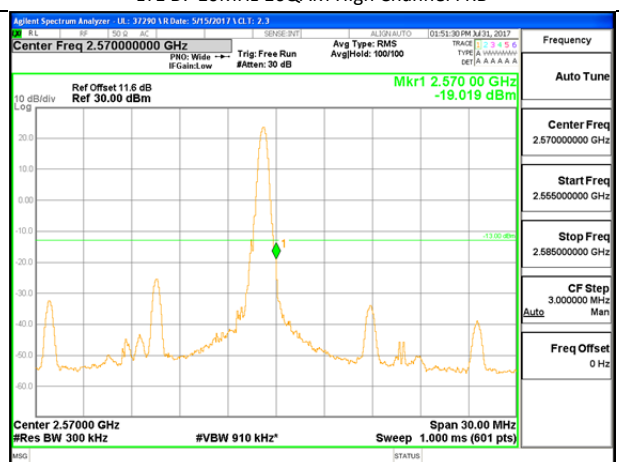

LTE B7 5MHz QPSK High Channel 1RB

LTE B7 5MHz QPSK Low Channel FRB

LTE B7 5MHz QPSK High Channel FRB

LTE B7 5MHz 16QAM Low Channel 1RB

LTE B7 5MHz 16QAM High Channel 1RB

LTE B7 5MHz 16QAM Low Channel FRB

LTE B7 5MHz 16QAM High Channel FRB

LTE B7 10MHz QPSK Low Channel 1RB

LTE B7 10MHz QPSK High Channel 1RB

LTE B7 10MHz QPSK Low Channel FRB

LTE B7 10MHz QPSK High Channel FRB

LTE B7 10MHz 16QAM Low Channel 1RB

LTE B7 10MHz 16QAM High Channel 1RB

LTE B7 10MHz 16QAM Low Channel FRB

LTE B7 10MHz 16QAM High Channel FRB

LTE B7 15MHz QPSK Low Channel 1RB

LTE B7 15MHz QPSK High Channel 1RB

LTE B7 15MHz QPSK Low Channel FRB

LTE B7 15MHz QPSK High Channel FRB