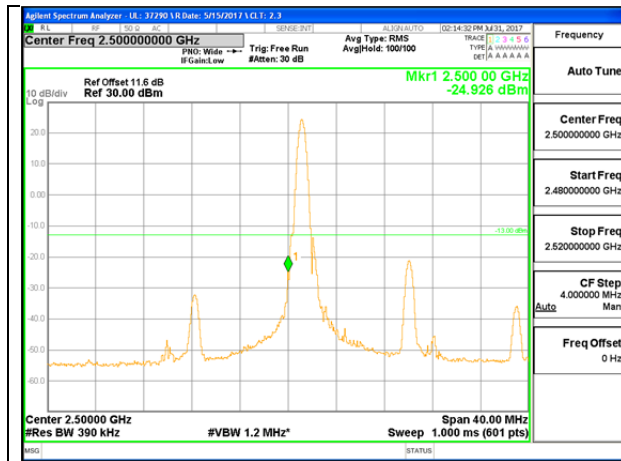

LTE B7 15MHz 16QAM Low Channel 1RB

LTE B7 1MHz 16QAM High Channel 1RB

LTE B7 15MHz 16QAM Low Channel FRB

LTE B7 15MHz 16QAM High Channel FRB

LTE B7 20MHz QPSK Low Channel 1RB

LTE B7 20MHz QPSK High Channel 1RB

LTE B7 20MHz QPSK Low Channel FRB

LTE B7 20MHz QPSK High Channel FRB

LTE B7 20MHz 16QAM Low Channel 1RB

LTE B7 20MHz 16QAM High Channel 1RB

LTE Band 12