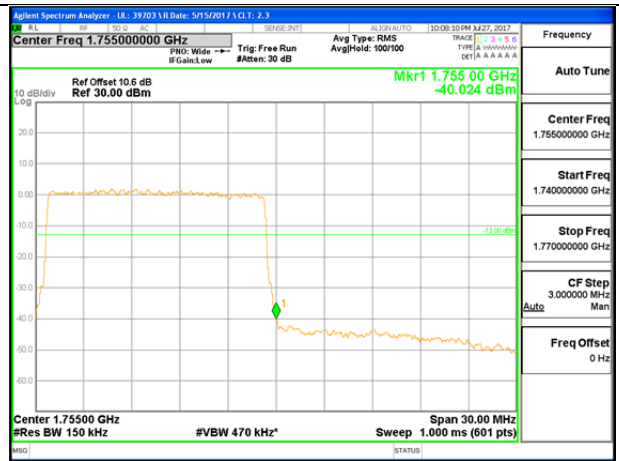

LTE B4 15MHz 16QAM Low Channel 1RB

LTE B4 15MHz 16QAM High Channel 1RB

LTE B4 15MHz 16QAM Low Channel FRB

LTE B4 15MHz 16QAM High Channel FRB

LTE B4 20MHz QPSK Low Channel 1RB

LTE B4 20MHz QPSK High Channel 1RB

LTE B4 20MHz QPSK Low Channel FRB

LTE B4 20MHz QPSK High Channel FRB

LTE B4 20MHz 16QAM Low Channel 1RB

LTE B4 20MHz 16QAM High Channel 1RB

LTE B4 20MHz 16QAM Low Channel FRB

LTE B4 20MHz 16QAM High Channel FRB

LTE Band 5

LTE B5 1.4MHz 16QAM Low Channel FRB

LTE B5 1.4MHz 16QAM High Channel FRB

LTE 25 3MHz QPSK Low Channel 1RB

LTE B5 3MHz QPSK High Channel 1RB

LTE B5 3MHz QPSK Low Channel FRB

LTE B5 3MHz QPSK High Channel FRB