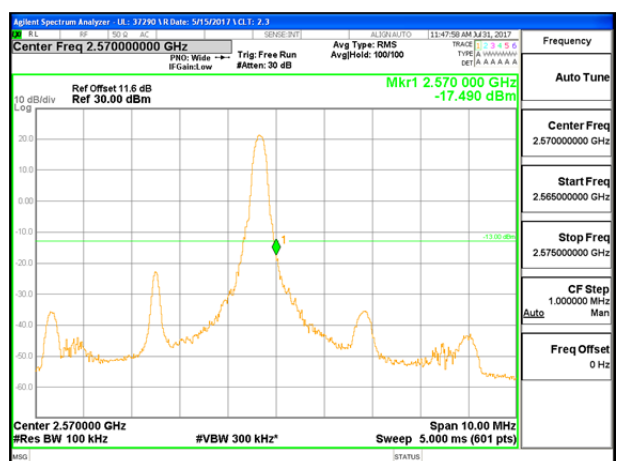

LTE B5 10MHz QPSK High Channel 1RB

LTE B5 10MHz QPSK Low Channel FRB

LTE B5 10MHz QPSK High Channel FRB

LTE B5 10MHz 16QAM Low Channel 1RB

LTE B5 10MHz 16QAM High Channel 1RB

LTE Band 7

LTE B7 5MHz QPSK Low Channel 1RB

LTE B7 5MHz QPSK High Channel 1RB

LTE B7 5MHz QPSK Low Channel FRB

LTE B7 5MHz QPSK High Channel FRB

LTE B7 5MHz 16QAM Low Channel 1RB

LTE B7 5MHz 16QAM High Channel 1RB

LTE B7 5MHz 16QAM Low Channel FRB

LTE B7 5MHz 16QAM High Channel FRB

LTE B7 10MHz QPSK Low Channel 1RB

LTE B7 10MHz QPSK High Channel 1RB

LTE B7 10MHz QPSK Low Channel FRB

LTE B7 10MHz QPSK High Channel FRB

LTE B7 10MHz 16QAM Low Channel 1RB

LTE B7 10MHz 16QAM High Channel 1RB