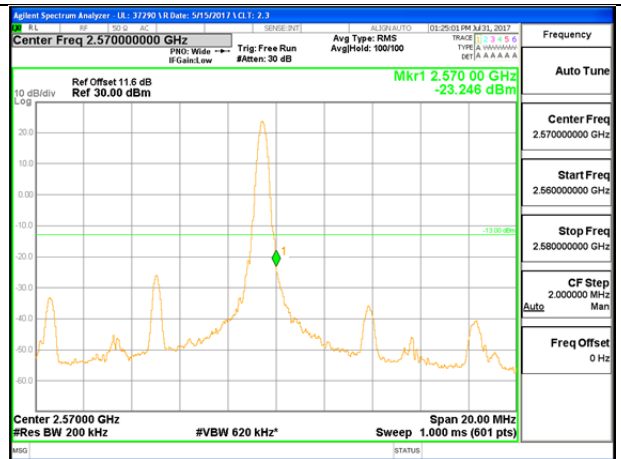

LTE B7 5MHz QPSK High Channel 1RB

LTE B7 5MHz QPSK Low Channel FRB

LTE B7 5MHz QPSK High Channel FRB

LTE B7 5MHz 16QAM Low Channel 1RB

LTE B7 5MHz 16QAM High Channel 1RB

LTE B7 5MHz 16QAM Low Channel FRB

LTE B7 5MHz 16QAM High Channel FRB

LTE B7 10MHz QPSK Low Channel 1RB

LTE B7 10MHz QPSK High Channel 1RB

LTE B7 10MHz QPSK Low Channel FRB

LTE B7 10MHz QPSK High Channel FRB

LTE B7 10MHz 16QAM Low Channel 1RB

LTE B7 10MHz 16QAM High Channel 1RB