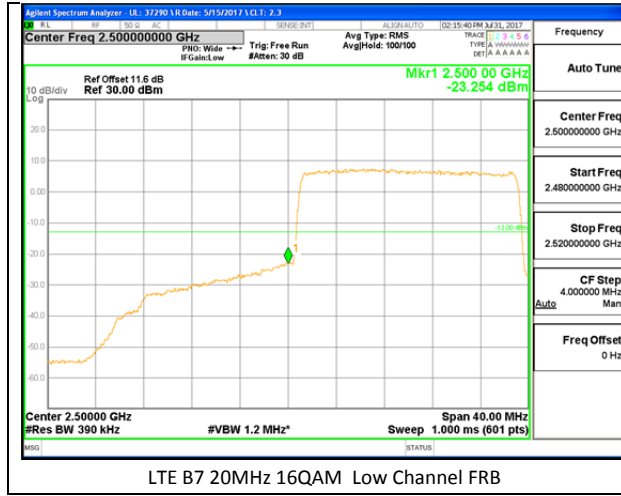

LTE B7 15MHz 16QAM Low Channel 1RB

LTE B7 1MHz 16QAM High Channel 1RB

LTE B7 15MHz 16QAM Low Channel FRB

LTE B7 15MHz 16QAM High Channel FRB

LTE B7 20MHz QPSK Low Channel 1RB

LTE B7 20MHz QPSK High Channel 1RB

LTE B7 20MHz QPSK Low Channel FRB

LTE B7 20MHz QPSK High Channel FRB

LTE B7 20MHz 16QAM Low Channel 1RB

LTE B7 20MHz 16QAM High Channel 1RB

LTE Band 12