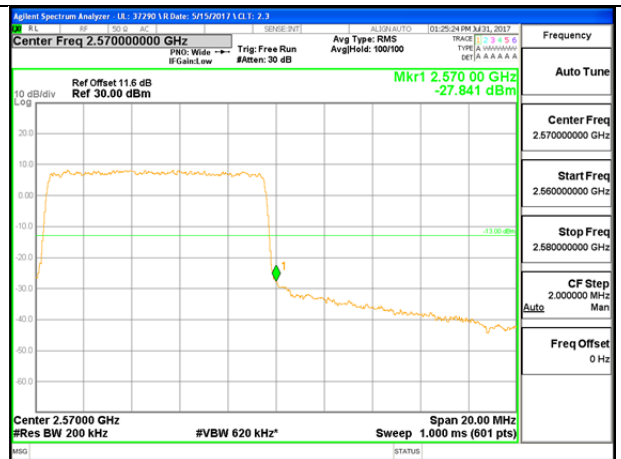

LTE B5 10MHz QPSK High Channel 1RB

LTE B5 10MHz QPSK Low Channel FRB

LTE B5 10MHz QPSK High Channel FRB

LTE B5 10MHz 16QAM Low Channel 1RB

LTE B5 10MHz 16QAM High Channel 1RB

LTE Band 7

LTE B7 5MHz QPSK Low Channel 1RB

LTE B7 5MHz QPSK High Channel 1RB

LTE B7 5MHz QPSK Low Channel FRB

LTE B7 5MHz QPSK High Channel FRB

LTE B7 5MHz 16QAM Low Channel 1RB

LTE B7 5MHz 16QAM High Channel 1RB

LTE B7 5MHz 16QAM Low Channel FRB

LTE B7 5MHz 16QAM High Channel FRB

LTE B7 10MHz QPSK Low Channel 1RB

LTE B7 10MHz QPSK High Channel 1RB

LTE B7 10MHz QPSK Low Channel FRB

LTE B7 10MHz QPSK High Channel FRB

LTE B7 10MHz 16QAM Low Channel 1RB

LTE B7 10MHz 16QAM High Channel 1RB