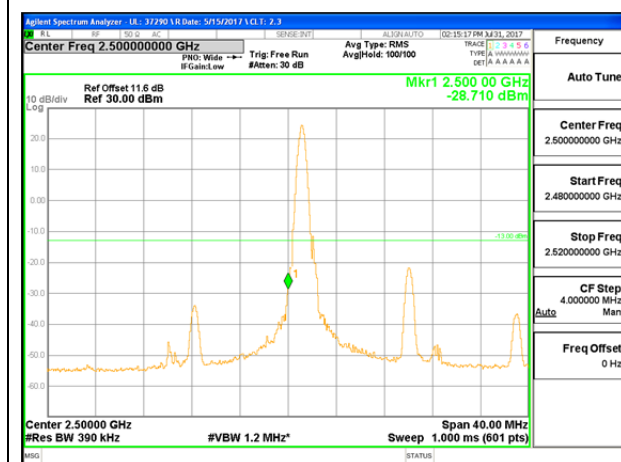

LTE B7 15MHz 16QAM Low Channel 1RB

LTE B7 1MHz 16QAM High Channel 1RB

LTE B7 15MHz 16QAM Low Channel FRB

LTE B7 15MHz 16QAM High Channel FRB

LTE B7 20MHz QPSK Low Channel 1RB

LTE B7 20MHz QPSK High Channel 1RB

LTE B7 20MHz QPSK Low Channel FRB

LTE B7 20MHz QPSK High Channel FRB

LTE B7 20MHz 16QAM Low Channel 1RB

LTE B7 20MHz 16QAM High Channel 1RB

LTE Band 12