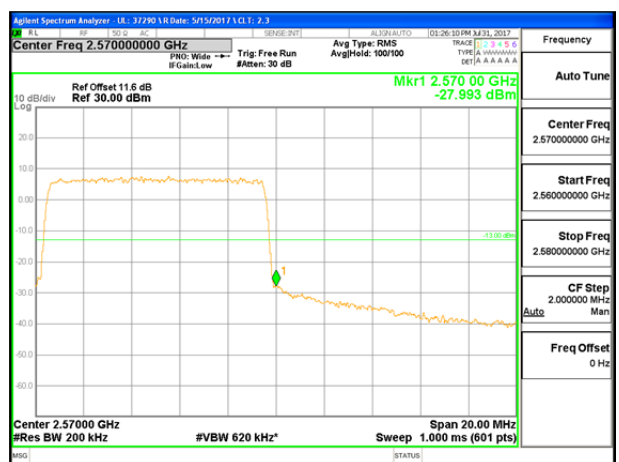

LTE B7 5MHz QPSK High Channel 1RB

LTE B7 5MHz QPSK Low Channel FRB

LTE B7 5MHz QPSK High Channel FRB

LTE B7 5MHz 16QAM Low Channel 1RB

LTE B7 5MHz 16QAM High Channel 1RB

LTE B7 5MHz 16QAM Low Channel FRB

LTE B7 5MHz 16QAM High Channel FRB

LTE B7 10MHz QPSK Low Channel 1RB

LTE B7 10MHz QPSK High Channel 1RB

LTE B7 10MHz QPSK Low Channel FRB

LTE B7 10MHz QPSK High Channel FRB

LTE B7 10MHz 16QAM Low Channel 1RB

LTE B7 10MHz 16QAM High Channel 1RB

LTE B7 10MHz 16QAM Low Channel FRB

LTE B7 10MHz 16QAM High Channel FRB

LTE B7 15MHz QPSK Low Channel 1RB

LTE B7 15MHz QPSK High Channel 1RB

LTE B7 15MHz QPSK Low Channel FRB

LTE B7 15MHz QPSK High Channel FRB