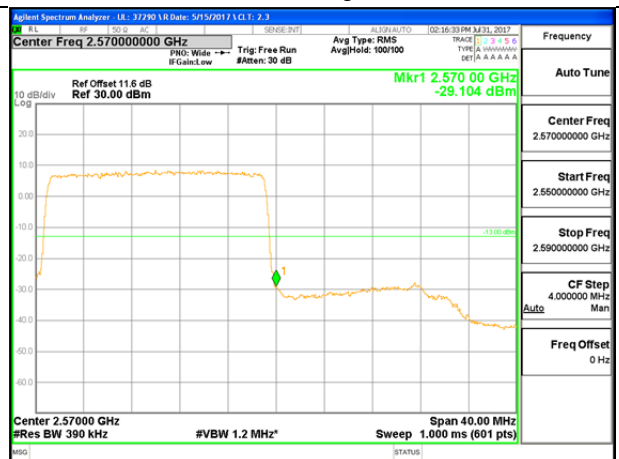

LTE B7 10MHz 16QAM Low Channel FRB

LTE B7 10MHz 16QAM High Channel FRB

LTE B7 15MHz QPSK Low Channel 1RB

LTE B7 15MHz QPSK High Channel 1RB

LTE B7 15MHz QPSK Low Channel FRB

LTE B7 15MHz QPSK High Channel FRB

LTE B7 15MHz 16QAM Low Channel 1RB

LTE B7 1MHz 16QAM High Channel 1RB

LTE B7 15MHz 16QAM Low Channel FRB

LTE B7 15MHz 16QAM High Channel FRB

LTE B7 20MHz QPSK Low Channel 1RB

LTE B7 20MHz QPSK High Channel 1RB

LTE B7 20MHz QPSK Low Channel FRB

LTE B7 20MHz QPSK High Channel FRB

LTE B7 20MHz 16QAM Low Channel 1RB

LTE B7 20MHz 16QAM High Channel 1RB

LTE Band 12