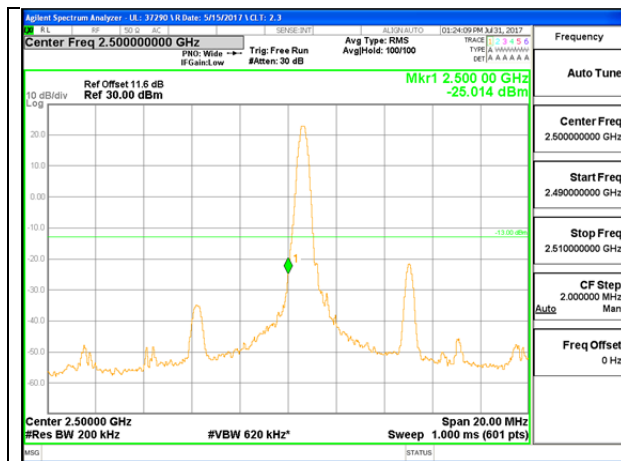

LTE B7 10MHz QPSK Low Channel 1RB

LTE B7 10MHz QPSK High Channel 1RB

LTE B7 10MHz QPSK Low Channel FRB

LTE B7 10MHz QPSK High Channel FRB

LTE B7 10MHz 16QAM Low Channel 1RB

LTE B7 10MHz 16QAM High Channel 1RB