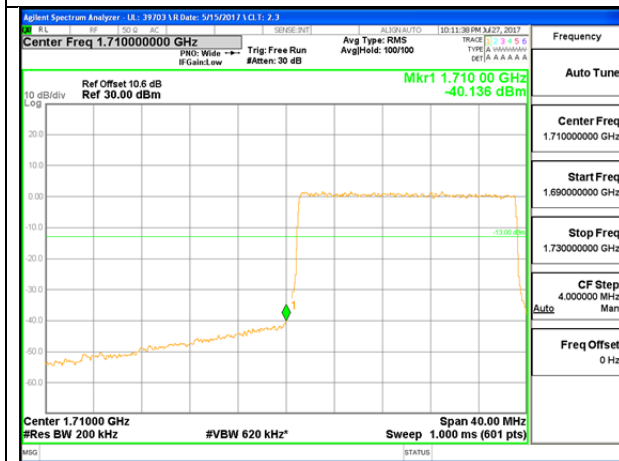

LTE B4 15MHz 16QAM Low Channel 1RB

LTE B4 15MHz 16QAM High Channel 1RB

LTE B4 15MHz 16QAM Low Channel FRB

LTE B4 15MHz 16QAM High Channel FRB

LTE B4 20MHz QPSK Low Channel 1RB

LTE B4 20MHz QPSK High Channel 1RB

LTE B4 20MHz QPSK Low Channel FRB

LTE B4 20MHz QPSK High Channel FRB

LTE B4 20MHz 16QAM Low Channel 1RB

LTE B4 20MHz 16QAM High Channel 1RB

LTE B4 20MHz 16QAM Low Channel FRB

LTE B4 20MHz 16QAM High Channel FRB

LTE Band 5

LTE B5 1.4MHz 16QAM Low Channel FRB

LTE B5 1.4MHz 16QAM High Channel FRB

LTE 25 3MHz QPSK Low Channel 1RB

LTE B5 3MHz QPSK High Channel 1RB

LTE B5 3MHz QPSK Low Channel FRB

LTE B5 3MHz QPSK High Channel FRB

LTE B5 3MHz 16QAM Low Channel 1RB

LTE B5 3MHz 16QAM High Channel 1RB

LTE B5 3MHz 16QAM Low Channel FRB

LTE B5 3MHz 16QAM High Channel FRB

LTE B5 5MHz QPSK Low Channel 1RB

LTE B5 5MHz QPSK High Channel 1RB

LTE B5 5MHz QPSK Low Channel FRB