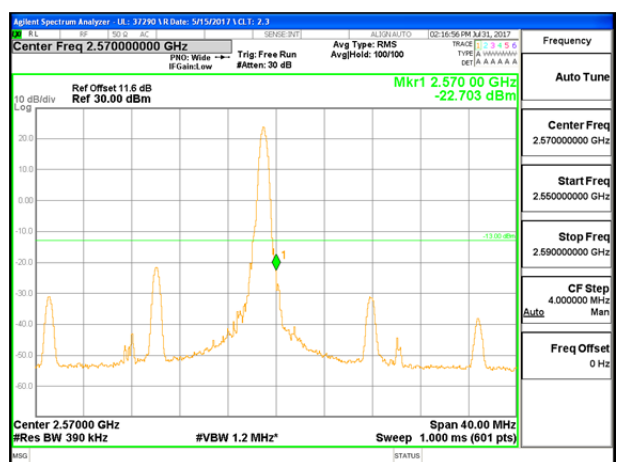

LTE B7 15MHz 16QAM Low Channel 1RB

LTE B7 1MHz 16QAM High Channel 1RB

LTE B7 15MHz 16QAM Low Channel FRB

LTE B7 15MHz 16QAM High Channel FRB

LTE B7 20MHz QPSK Low Channel 1RB

LTE B7 20MHz QPSK High Channel 1RB

LTE B7 20MHz QPSK Low Channel FRB

LTE B7 20MHz QPSK High Channel FRB

LTE B7 20MHz 16QAM Low Channel 1RB

LTE B7 20MHz 16QAM High Channel 1RB

LTE Band 12