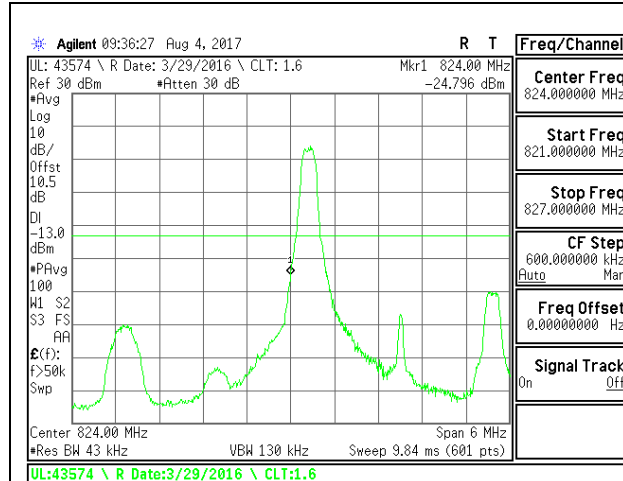

LTE B4 20MHz QPSK Low Channel FRB

LTE B4 20MHz QPSK High Channel FRB

LTE B4 20MHz 16QAM Low Channel 1RB

LTE B4 20MHz 16QAM High Channel 1RB

LTE B4 20MHz 16QAM Low Channel FRB

LTE B4 20MHz 16QAM High Channel FRB

LTE Band 5

LTE B5 1.4MHz 16QAM Low Channel FRB

LTE B5 1.4MHz 16QAM High Channel FRB

LTE 25 3MHz QPSK Low Channel 1RB

LTE B5 3MHz QPSK High Channel 1RB

LTE B5 3MHz QPSK Low Channel FRB

LTE B5 3MHz QPSK High Channel FRB

LTE B5 3MHz 16QAM Low Channel 1RB

LTE B5 3MHz 16QAM High Channel 1RB

LTE B5 3MHz 16QAM Low Channel FRB

LTE B5 3MHz 16QAM High Channel FRB

LTE B5 5MHz QPSK Low Channel 1RB

LTE B5 5MHz QPSK High Channel 1RB

LTE B5 5MHz QPSK Low Channel FRB