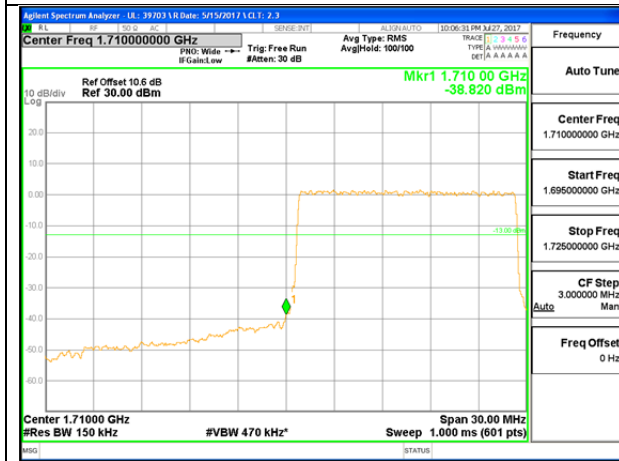

LTE B4 15MHz 16QAM Low Channel 1RB

LTE B4 15MHz 16QAM High Channel 1RB

LTE B4 15MHz 16QAM Low Channel FRB

LTE B4 15MHz 16QAM High Channel FRB

LTE B4 20MHz QPSK Low Channel 1RB

LTE B4 20MHz QPSK High Channel 1RB

LTE B4 20MHz QPSK Low Channel FRB

LTE B4 20MHz QPSK High Channel FRB

LTE B4 20MHz 16QAM Low Channel 1RB

LTE B4 20MHz 16QAM High Channel 1RB

LTE B4 20MHz 16QAM Low Channel FRB

LTE B4 20MHz 16QAM High Channel FRB

LTE Band 5

LTE B5 1.4MHz 16QAM Low Channel FRB

LTE B5 1.4MHz 16QAM High Channel FRB

LTE 25 3MHz QPSK Low Channel 1RB

LTE B5 3MHz QPSK High Channel 1RB

LTE B5 3MHz QPSK Low Channel FRB

LTE B5 3MHz QPSK High Channel FRB