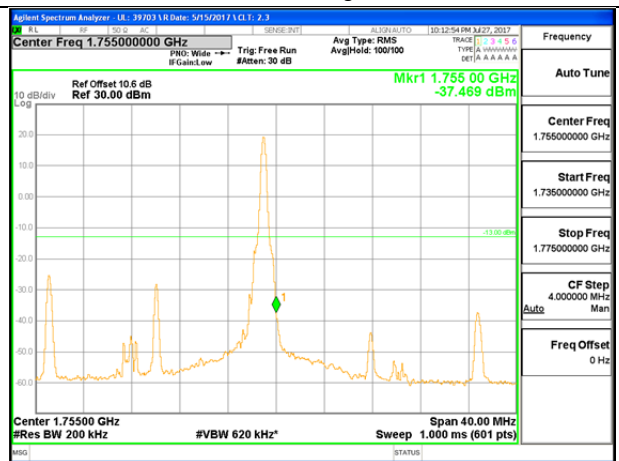

LTE B4 15MHz 16QAM Low Channel 1RB

LTE B4 15MHz 16QAM High Channel 1RB

LTE B4 15MHz 16QAM Low Channel FRB

LTE B4 15MHz 16QAM High Channel FRB

LTE B4 20MHz QPSK Low Channel 1RB

LTE B4 20MHz QPSK High Channel 1RB

LTE B4 20MHz QPSK Low Channel FRB

LTE B4 20MHz QPSK High Channel FRB

LTE B4 20MHz 16QAM Low Channel 1RB

LTE B4 20MHz 16QAM High Channel 1RB

LTE B4 20MHz 16QAM Low Channel FRB

LTE B4 20MHz 16QAM High Channel FRB

LTE Band 5

LTE B5 1.4MHz 16QAM Low Channel FRB

LTE B5 1.4MHz 16QAM High Channel FRB

LTE 25 3MHz QPSK Low Channel 1RB

LTE B5 3MHz QPSK High Channel 1RB

LTE B5 3MHz QPSK Low Channel FRB

LTE B5 3MHz QPSK High Channel FRB