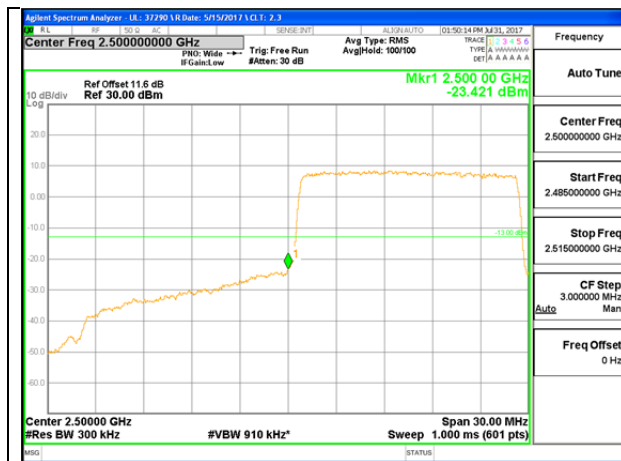

LTE B7 10MHz QPSK Low Channel 1RB

LTE B7 10MHz QPSK High Channel 1RB

LTE B7 10MHz QPSK Low Channel FRB

LTE B7 10MHz QPSK High Channel FRB

LTE B7 10MHz 16QAM Low Channel 1RB

LTE B7 10MHz 16QAM High Channel 1RB

LTE B7 10MHz 16QAM Low Channel FRB

LTE B7 10MHz 16QAM High Channel FRB

LTE B7 15MHz QPSK Low Channel 1RB

LTE B7 15MHz QPSK High Channel 1RB

LTE B7 15MHz QPSK Low Channel FRB

LTE B7 15MHz QPSK High Channel FRB

LTE B7 15MHz 16QAM Low Channel 1RB

LTE B7 1MHz 16QAM High Channel 1RB

LTE B7 15MHz 16QAM Low Channel FRB

LTE B7 15MHz 16QAM High Channel FRB

LTE B7 20MHz QPSK Low Channel 1RB

LTE B7 20MHz QPSK High Channel 1RB