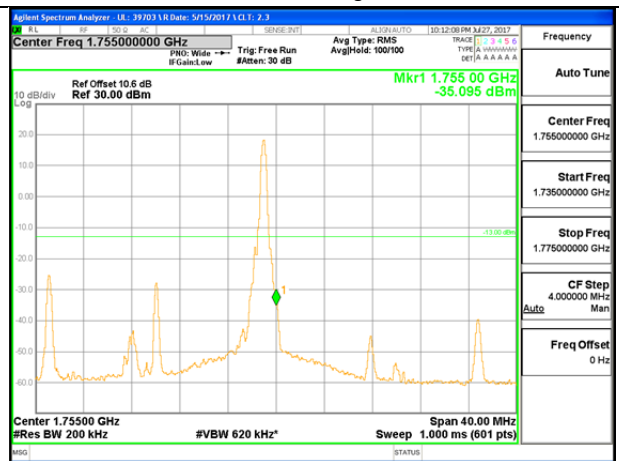

LTE B4 15MHz 16QAM Low Channel 1RB

LTE B4 15MHz 16QAM High Channel 1RB

LTE B4 15MHz 16QAM Low Channel FRB

LTE B4 15MHz 16QAM High Channel FRB

LTE B4 20MHz QPSK Low Channel 1RB

LTE B4 20MHz QPSK High Channel 1RB

LTE B4 20MHz QPSK Low Channel FRB

LTE B4 20MHz QPSK High Channel FRB

LTE B4 20MHz 16QAM Low Channel 1RB

LTE B4 20MHz 16QAM High Channel 1RB

LTE B4 20MHz 16QAM Low Channel FRB

LTE B4 20MHz 16QAM High Channel FRB

LTE Band 5

LTE B5 1.4MHz 16QAM Low Channel FRB

LTE B5 1.4MHz 16QAM High Channel FRB

LTE 25 3MHz QPSK Low Channel 1RB

LTE B5 3MHz QPSK High Channel 1RB

LTE B5 3MHz QPSK Low Channel FRB

LTE B5 3MHz QPSK High Channel FRB