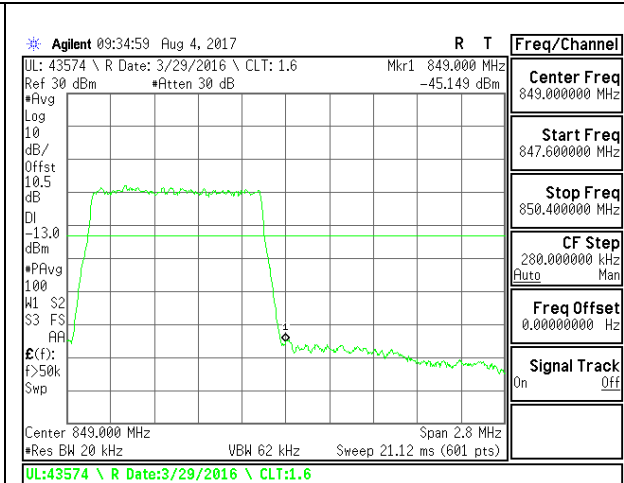

LTE B4 15MHz 16QAM Low Channel 1RB

LTE B4 15MHz 16QAM High Channel 1RB

LTE B4 15MHz 16QAM Low Channel FRB

LTE B4 15MHz 16QAM High Channel FRB

LTE B4 20MHz QPSK Low Channel 1RB

LTE B4 20MHz QPSK High Channel 1RB

LTE B4 20MHz QPSK Low Channel FRB

LTE B4 20MHz QPSK High Channel FRB

LTE B4 20MHz 16QAM Low Channel 1RB

LTE B4 20MHz 16QAM High Channel 1RB

LTE B4 20MHz 16QAM Low Channel FRB

LTE B4 20MHz 16QAM High Channel FRB

LTE Band 5

LTE B5 1.4MHz 16QAM Low Channel FRB

LTE B5 1.4MHz 16QAM High Channel FRB

LTE 25 3MHz QPSK Low Channel 1RB

LTE B5 3MHz QPSK High Channel 1RB

LTE B5 3MHz QPSK Low Channel FRB

LTE B5 3MHz QPSK High Channel FRB