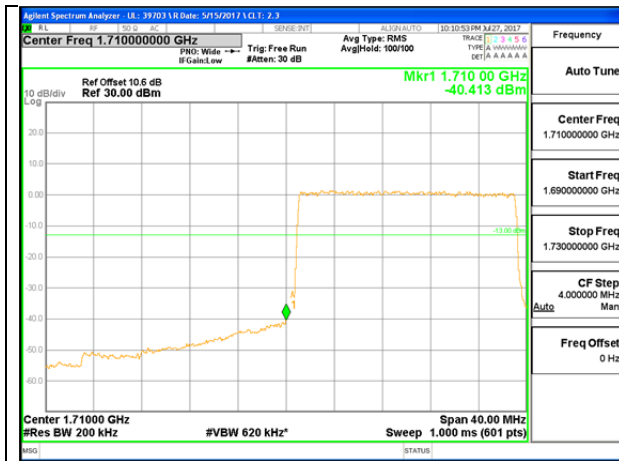

LTE B4 15MHz 16QAM Low Channel 1RB

LTE B4 15MHz 16QAM High Channel 1RB

LTE B4 15MHz 16QAM Low Channel FRB

LTE B4 15MHz 16QAM High Channel FRB

LTE B4 20MHz QPSK Low Channel 1RB

LTE B4 20MHz QPSK High Channel 1RB

LTE B4 20MHz QPSK Low Channel FRB

LTE B4 20MHz QPSK High Channel FRB

LTE B4 20MHz 16QAM Low Channel 1RB

LTE B4 20MHz 16QAM High Channel 1RB

LTE B4 20MHz 16QAM Low Channel FRB

LTE B4 20MHz 16QAM High Channel FRB

LTE Band 5

LTE B5 1.4MHz 16QAM Low Channel FRB

LTE B5 1.4MHz 16QAM High Channel FRB

LTE 25 3MHz QPSK Low Channel 1RB

LTE B5 3MHz QPSK High Channel 1RB

LTE B5 3MHz QPSK Low Channel FRB

LTE B5 3MHz QPSK High Channel FRB