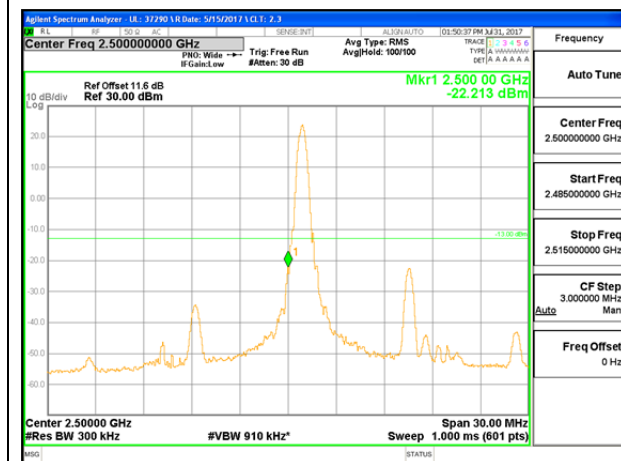

LTE B7 10MHz 16QAM Low Channel FRB

LTE B7 10MHz 16QAM High Channel FRB

LTE B7 15MHz QPSK Low Channel 1RB

LTE B7 15MHz QPSK High Channel 1RB

LTE B7 15MHz QPSK Low Channel FRB

LTE B7 15MHz QPSK High Channel FRB

LTE B7 15MHz 16QAM Low Channel 1RB

LTE B7 1MHz 16QAM High Channel 1RB

LTE B7 15MHz 16QAM Low Channel FRB

LTE B7 15MHz 16QAM High Channel FRB

LTE B7 20MHz QPSK Low Channel 1RB

LTE B7 20MHz QPSK High Channel 1RB