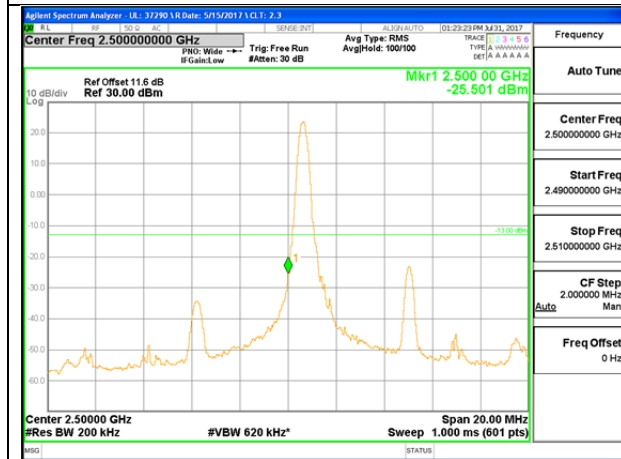

LTE B7 5MHz QPSK High Channel 1RB

LTE B7 5MHz QPSK Low Channel FRB

LTE B7 5MHz QPSK High Channel FRB

LTE B7 5MHz 16QAM Low Channel 1RB

LTE B7 5MHz 16QAM High Channel 1RB

LTE B7 5MHz 16QAM Low Channel FRB

LTE B7 5MHz 16QAM High Channel FRB

LTE B7 10MHz QPSK Low Channel 1RB

LTE B7 10MHz QPSK High Channel 1RB

LTE B7 10MHz QPSK Low Channel FRB

LTE B7 10MHz QPSK High Channel FRB

LTE B7 10MHz 16QAM Low Channel 1RB

LTE B7 10MHz 16QAM High Channel 1RB