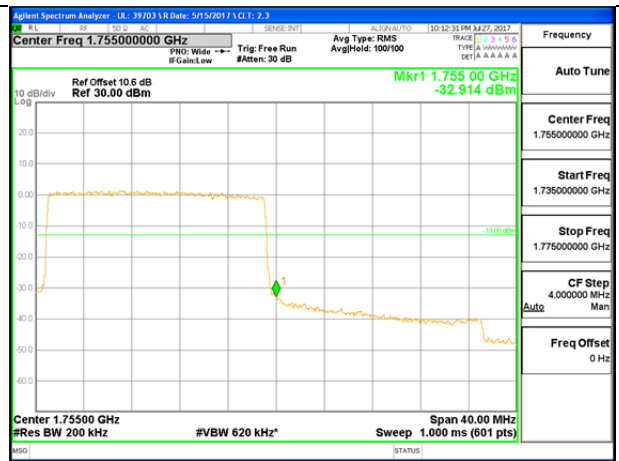

LTE B4 15MHz 16QAM Low Channel 1RB

LTE B4 15MHz 16QAM High Channel 1RB

LTE B4 15MHz 16QAM Low Channel FRB

LTE B4 15MHz 16QAM High Channel FRB

LTE B4 20MHz QPSK Low Channel 1RB

LTE B4 20MHz QPSK High Channel 1RB

LTE B4 20MHz QPSK Low Channel FRB

LTE B4 20MHz QPSK High Channel FRB

LTE B4 20MHz 16QAM Low Channel 1RB

LTE B4 20MHz 16QAM High Channel 1RB

LTE B4 20MHz 16QAM Low Channel FRB

LTE B4 20MHz 16QAM High Channel FRB

LTE Band 5

LTE B5 1.4MHz 16QAM Low Channel FRB

LTE B5 1.4MHz 16QAM High Channel FRB

LTE 25 3MHz QPSK Low Channel 1RB

LTE B5 3MHz QPSK High Channel 1RB

LTE B5 3MHz QPSK Low Channel FRB

LTE B5 3MHz QPSK High Channel FRB