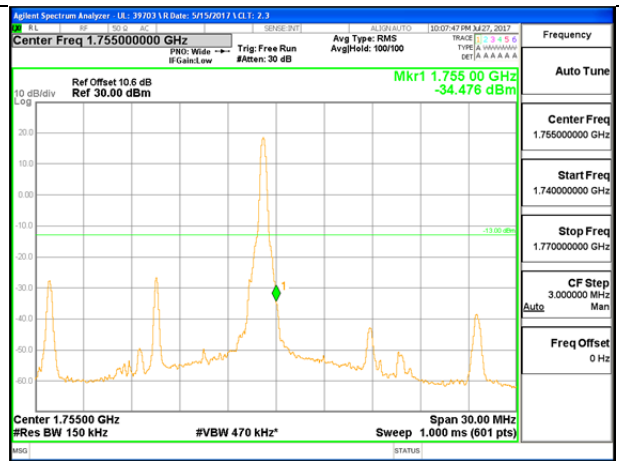

LTE B4 15MHz 16QAM Low Channel 1RB

LTE B4 15MHz 16QAM High Channel 1RB

LTE B4 15MHz 16QAM Low Channel FRB

LTE B4 15MHz 16QAM High Channel FRB

LTE B4 20MHz QPSK Low Channel 1RB

LTE B4 20MHz QPSK High Channel 1RB

LTE B4 20MHz QPSK Low Channel FRB

LTE B4 20MHz QPSK High Channel FRB

LTE B4 20MHz 16QAM Low Channel 1RB

LTE B4 20MHz 16QAM High Channel 1RB

LTE B4 20MHz 16QAM Low Channel FRB

LTE B4 20MHz 16QAM High Channel FRB

LTE Band 5

LTE B5 1.4MHz 16QAM Low Channel FRB

LTE B5 1.4MHz 16QAM High Channel FRB

LTE 25 3MHz QPSK Low Channel 1RB

LTE B5 3MHz QPSK High Channel 1RB

LTE B5 3MHz QPSK Low Channel FRB

LTE B5 3MHz QPSK High Channel FRB