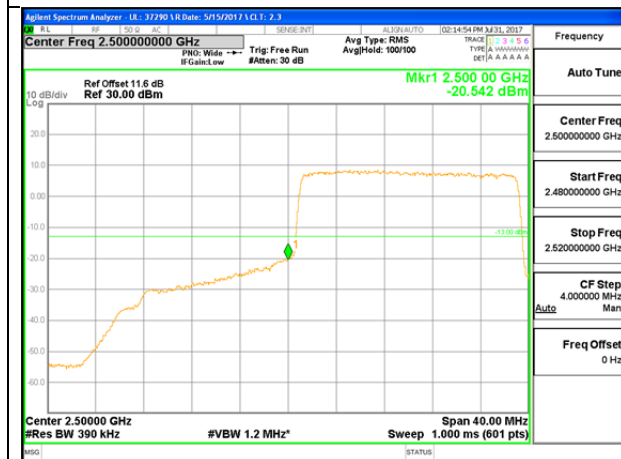

LTE B7 10MHz 16QAM Low Channel FRB

LTE B7 10MHz 16QAM High Channel FRB

LTE B7 15MHz QPSK Low Channel 1RB

LTE B7 15MHz QPSK High Channel 1RB

LTE B7 15MHz QPSK Low Channel FRB

LTE B7 15MHz QPSK High Channel FRB

LTE B7 15MHz 16QAM Low Channel 1RB

LTE B7 1MHz 16QAM High Channel 1RB

LTE B7 15MHz 16QAM Low Channel FRB

LTE B7 15MHz 16QAM High Channel FRB

LTE B7 20MHz QPSK Low Channel 1RB

LTE B7 20MHz QPSK High Channel 1RB

LTE B7 20MHz QPSK Low Channel FRB

LTE B7 20MHz QPSK High Channel FRB

LTE B7 20MHz 16QAM Low Channel 1RB

LTE B7 20MHz 16QAM High Channel 1RB

LTE Band 12