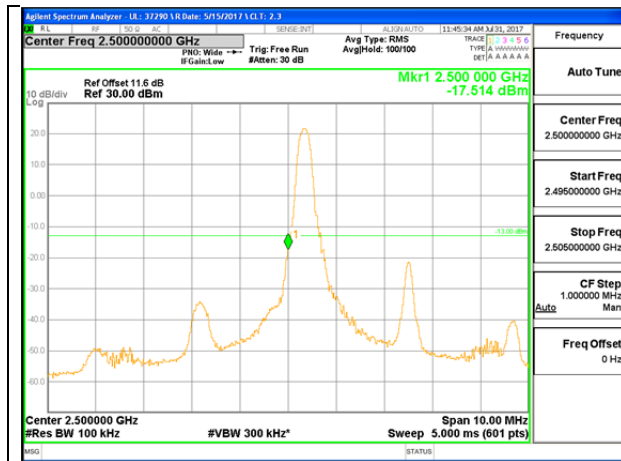

LTE B5 10MHz QPSK High Channel 1RB

LTE B5 10MHz QPSK Low Channel FRB

LTE B5 10MHz QPSK High Channel FRB

LTE B5 10MHz 16QAM Low Channel 1RB

LTE B5 10MHz 16QAM High Channel 1RB

LTE Band 7

LTE B7 5MHz QPSK Low Channel 1RB

LTE B7 5MHz QPSK High Channel 1RB

LTE B7 5MHz QPSK Low Channel FRB

LTE B7 5MHz QPSK High Channel FRB

LTE B7 5MHz 16QAM Low Channel 1RB

LTE B7 5MHz 16QAM High Channel 1RB

LTE B7 5MHz 16QAM Low Channel FRB

LTE B7 5MHz 16QAM High Channel FRB