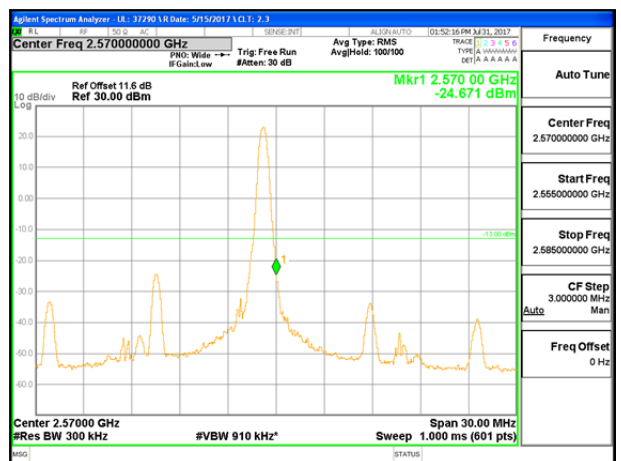

LTE B7 10MHz QPSK Low Channel 1RB

LTE B7 10MHz QPSK High Channel 1RB

LTE B7 10MHz QPSK Low Channel FRB

LTE B7 10MHz QPSK High Channel FRB

LTE B7 10MHz 16QAM Low Channel 1RB

LTE B7 10MHz 16QAM High Channel 1RB

LTE B7 10MHz 16QAM Low Channel FRB

LTE B7 10MHz 16QAM High Channel FRB

LTE B7 15MHz QPSK Low Channel 1RB

LTE B7 15MHz QPSK High Channel 1RB

LTE B7 15MHz QPSK Low Channel FRB

LTE B7 15MHz QPSK High Channel FRB

LTE B7 15MHz 16QAM Low Channel 1RB

LTE B7 1MHz 16QAM High Channel 1RB

LTE B7 15MHz 16QAM Low Channel FRB

LTE B7 15MHz 16QAM High Channel FRB

LTE B7 20MHz QPSK Low Channel 1RB

LTE B7 20MHz QPSK High Channel 1RB