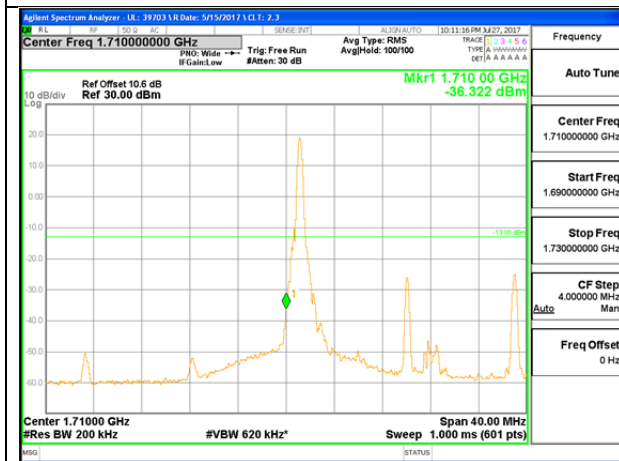

LTE B4 15MHz 16QAM Low Channel 1RB

LTE B4 15MHz 16QAM High Channel 1RB

LTE B4 15MHz 16QAM Low Channel FRB

LTE B4 15MHz 16QAM High Channel FRB

LTE B4 20MHz QPSK Low Channel 1RB

LTE B4 20MHz QPSK High Channel 1RB

LTE B4 20MHz QPSK Low Channel FRB

LTE B4 20MHz QPSK High Channel FRB

LTE B4 20MHz 16QAM Low Channel 1RB

LTE B4 20MHz 16QAM High Channel 1RB

LTE B4 20MHz 16QAM Low Channel FRB

LTE B4 20MHz 16QAM High Channel FRB

LTE Band 5

LTE B5 1.4MHz 16QAM Low Channel FRB

LTE B5 1.4MHz 16QAM High Channel FRB

LTE 25 3MHz QPSK Low Channel 1RB

LTE B5 3MHz QPSK High Channel 1RB

LTE B5 3MHz QPSK Low Channel FRB

LTE B5 3MHz QPSK High Channel FRB