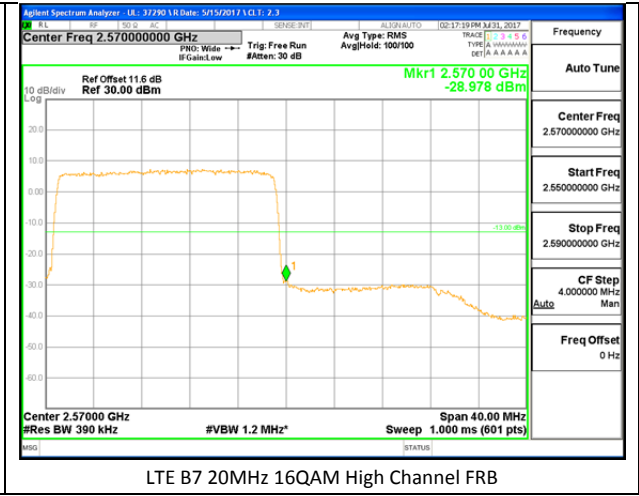

LTE B7 15MHz 16QAM Low Channel 1RB

LTE B7 1MHz 16QAM High Channel 1RB

LTE B7 15MHz 16QAM Low Channel FRB

LTE B7 15MHz 16QAM High Channel FRB

LTE B7 20MHz QPSK Low Channel 1RB

LTE B7 20MHz QPSK High Channel 1RB

LTE B7 20MHz QPSK Low Channel FRB

LTE B7 20MHz QPSK High Channel FRB

LTE B7 20MHz 16QAM Low Channel 1RB

LTE B7 20MHz 16QAM High Channel 1RB

LTE Band 12