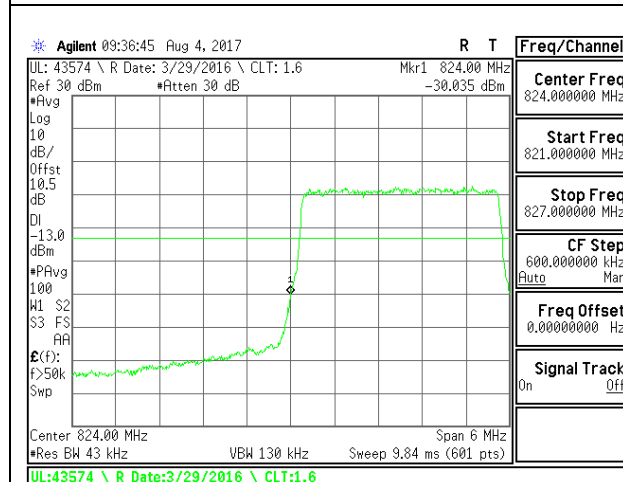

LTE B4 20MHz QPSK Low Channel FRB

LTE B4 20MHz QPSK High Channel FRB

LTE B4 20MHz 16QAM Low Channel 1RB

LTE B4 20MHz 16QAM High Channel 1RB

LTE B4 20MHz 16QAM Low Channel FRB

LTE B4 20MHz 16QAM High Channel FRB

LTE Band 5

LTE B5 1.4MHz 16QAM Low Channel FRB

LTE B5 1.4MHz 16QAM High Channel FRB

LTE 25 3MHz QPSK Low Channel 1RB

LTE B5 3MHz QPSK High Channel 1RB

LTE B5 3MHz QPSK Low Channel FRB

LTE B5 3MHz QPSK High Channel FRB

LTE B5 3MHz 16QAM Low Channel 1RB

LTE B5 3MHz 16QAM High Channel 1RB

LTE B5 3MHz 16QAM Low Channel FRB

LTE B5 3MHz 16QAM High Channel FRB

LTE B5 5MHz QPSK Low Channel 1RB

LTE B5 5MHz QPSK High Channel 1RB

LTE B5 5MHz QPSK Low Channel FRB