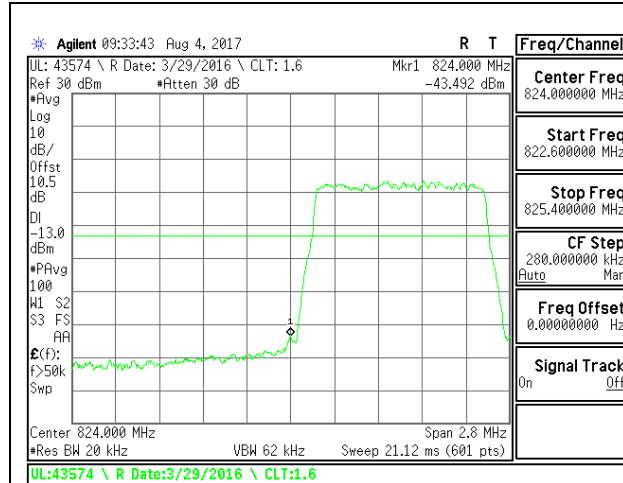

LTE B4 15MHz 16QAM Low Channel 1RB

LTE B4 15MHz 16QAM High Channel 1RB

LTE B4 15MHz 16QAM Low Channel FRB

LTE B4 15MHz 16QAM High Channel FRB

LTE B4 20MHz QPSK Low Channel 1RB

LTE B4 20MHz QPSK High Channel 1RB

LTE B4 20MHz QPSK Low Channel FRB

LTE B4 20MHz QPSK High Channel FRB

LTE B4 20MHz 16QAM Low Channel 1RB

LTE B4 20MHz 16QAM High Channel 1RB

LTE B4 20MHz 16QAM Low Channel FRB

LTE B4 20MHz 16QAM High Channel FRB

LTE Band 5

LTE B5 1.4MHz 16QAM Low Channel FRB

LTE B5 1.4MHz 16QAM High Channel FRB

LTE 25 3MHz QPSK Low Channel 1RB

LTE B5 3MHz QPSK High Channel 1RB

LTE B5 3MHz QPSK Low Channel FRB

LTE B5 3MHz QPSK High Channel FRB