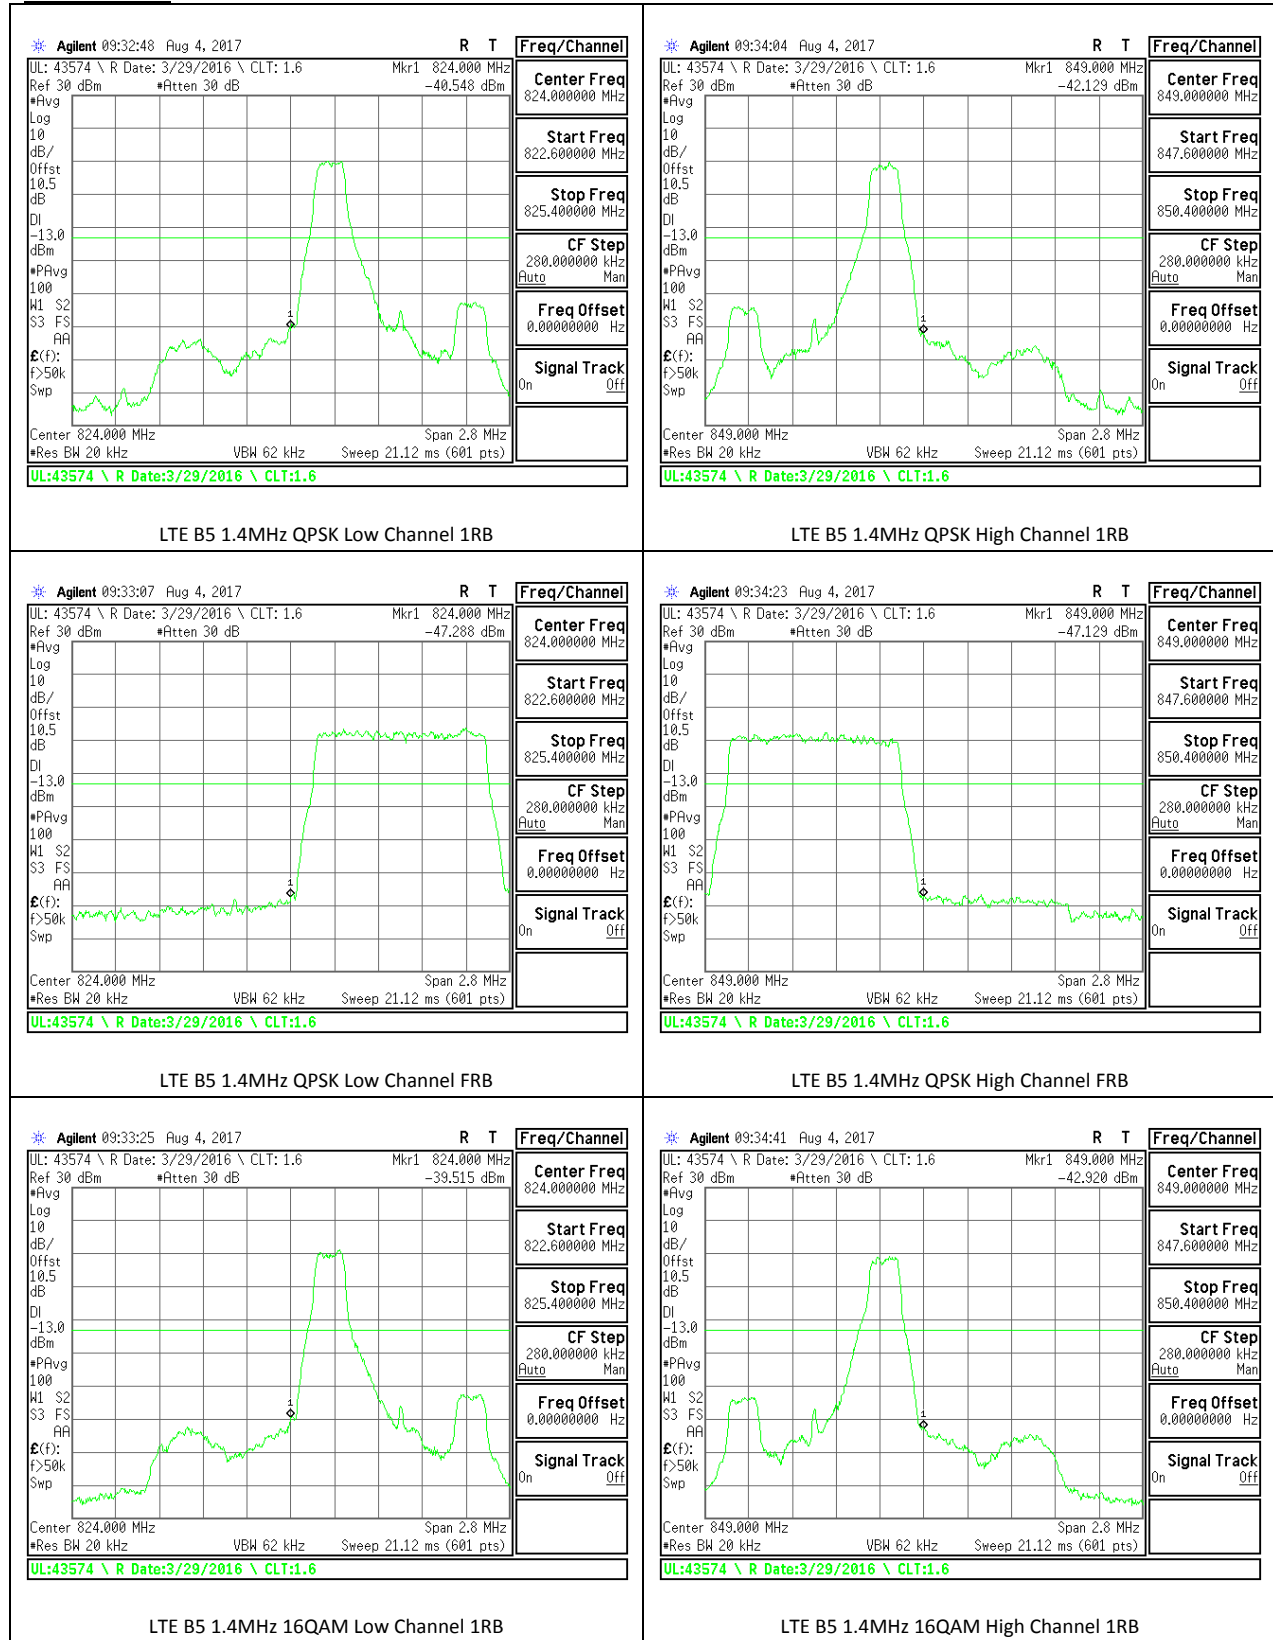

LTE B4 15MHz 16QAM Low Channel 1RB

LTE B4 15MHz 16QAM High Channel 1RB

LTE B4 15MHz 16QAM Low Channel FRB

LTE B4 15MHz 16QAM High Channel FRB

LTE B4 20MHz QPSK Low Channel 1RB

LTE B4 20MHz QPSK High Channel 1RB

LTE B4 20MHz QPSK Low Channel FRB

LTE B4 20MHz QPSK High Channel FRB

LTE B4 20MHz 16QAM Low Channel 1RB

LTE B4 20MHz 16QAM High Channel 1RB

LTE B4 20MHz 16QAM Low Channel FRB

LTE B4 20MHz 16QAM High Channel FRB

LTE Band 5

LTE B5 1.4MHz 16QAM Low Channel FRB

LTE B5 1.4MHz 16QAM High Channel FRB

LTE 25 3MHz QPSK Low Channel 1RB

LTE B5 3MHz QPSK High Channel 1RB

LTE B5 3MHz QPSK Low Channel FRB

LTE B5 3MHz QPSK High Channel FRB

LTE B5 3MHz 16QAM Low Channel 1RB

LTE B5 3MHz 16QAM High Channel 1RB

LTE B5 3MHz 16QAM Low Channel FRB

LTE B5 3MHz 16QAM High Channel FRB

LTE B5 5MHz QPSK Low Channel 1RB

LTE B5 5MHz QPSK High Channel 1RB

LTE B5 5MHz QPSK Low Channel FRB