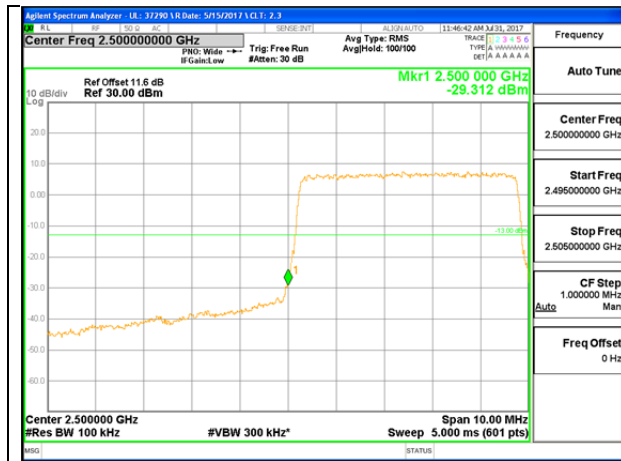

LTE B5 10MHz QPSK High Channel 1RB

LTE B5 10MHz QPSK Low Channel FRB

LTE B5 10MHz QPSK High Channel FRB

LTE B5 10MHz 16QAM Low Channel 1RB

LTE B5 10MHz 16QAM High Channel 1RB

LTE Band 7

LTE B7 5MHz QPSK Low Channel 1RB

LTE B7 5MHz QPSK High Channel 1RB

LTE B7 5MHz QPSK Low Channel FRB

LTE B7 5MHz QPSK High Channel FRB

LTE B7 5MHz 16QAM Low Channel 1RB

LTE B7 5MHz 16QAM High Channel 1RB

LTE B7 5MHz 16QAM Low Channel FRB

LTE B7 5MHz 16QAM High Channel FRB

LTE B7 10MHz QPSK Low Channel 1RB

LTE B7 10MHz QPSK High Channel 1RB

LTE B7 10MHz QPSK Low Channel FRB

LTE B7 10MHz QPSK High Channel FRB

LTE B7 10MHz 16QAM Low Channel 1RB

LTE B7 10MHz 16QAM High Channel 1RB