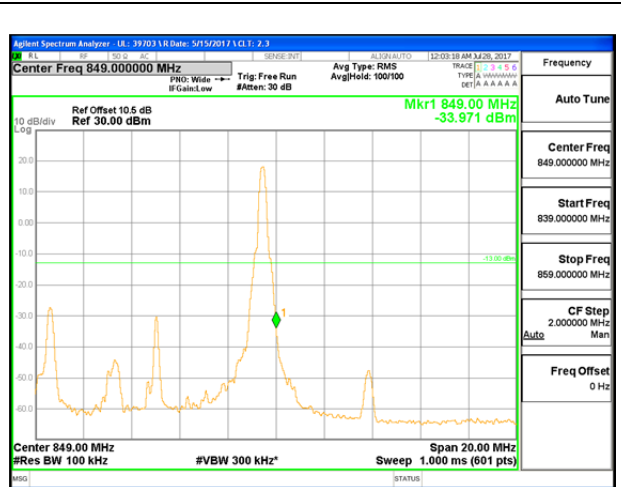

LTE B5 10MHz QPSK High Channel 1RB

LTE B5 10MHz QPSK Low Channel FRB

LTE B5 10MHz QPSK High Channel FRB

LTE B5 10MHz 16QAM Low Channel 1RB

LTE B5 10MHz 16QAM High Channel 1RB

LTE Band 7

LTE B7 5MHz QPSK Low Channel 1RB

LTE B7 5MHz QPSK High Channel 1RB

LTE B7 5MHz QPSK Low Channel FRB

LTE B7 5MHz QPSK High Channel FRB

LTE B7 5MHz 16QAM Low Channel 1RB

LTE B7 5MHz 16QAM High Channel 1RB

LTE B7 5MHz 16QAM Low Channel FRB

LTE B7 5MHz 16QAM High Channel FRB