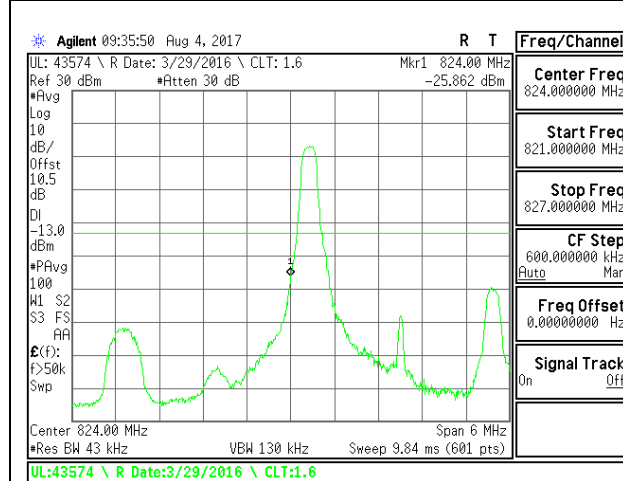

LTE B4 20MHz QPSK Low Channel FRB

LTE B4 20MHz QPSK High Channel FRB

LTE B4 20MHz 16QAM Low Channel 1RB

LTE B4 20MHz 16QAM High Channel 1RB

LTE B4 20MHz 16QAM Low Channel FRB

LTE B4 20MHz 16QAM High Channel FRB

LTE Band 5

LTE B5 1.4MHz 16QAM Low Channel FRB

LTE B5 1.4MHz 16QAM High Channel FRB

LTE 25 3MHz QPSK Low Channel 1RB

LTE B5 3MHz QPSK High Channel 1RB

LTE B5 3MHz QPSK Low Channel FRB

LTE B5 3MHz QPSK High Channel FRB

LTE B5 3MHz 16QAM Low Channel 1RB

LTE B5 3MHz 16QAM High Channel 1RB

LTE B5 3MHz 16QAM Low Channel FRB

LTE B5 3MHz 16QAM High Channel FRB

LTE B5 5MHz QPSK Low Channel 1RB

LTE B5 5MHz QPSK High Channel 1RB

LTE B5 5MHz QPSK Low Channel FRB