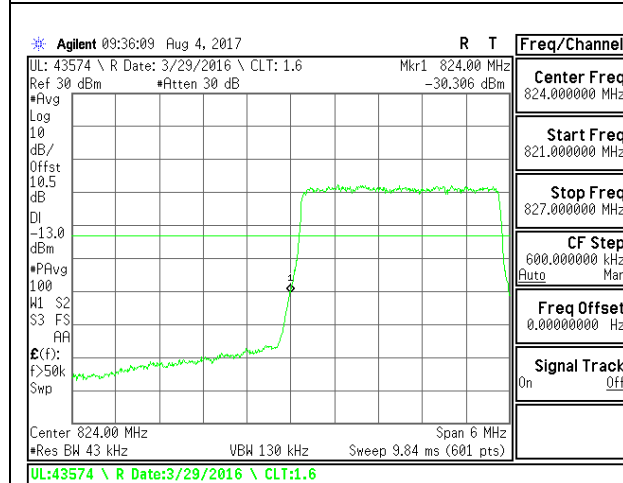

LTE B4 20MHz QPSK Low Channel FRB

LTE B4 20MHz QPSK High Channel FRB

LTE B4 20MHz 16QAM Low Channel 1RB

LTE B4 20MHz 16QAM High Channel 1RB

LTE B4 20MHz 16QAM Low Channel FRB

LTE B4 20MHz 16QAM High Channel FRB

LTE Band 5

LTE B5 1.4MHz 16QAM Low Channel FRB

LTE B5 1.4MHz 16QAM High Channel FRB

LTE 25 3MHz QPSK Low Channel 1RB

LTE B5 3MHz QPSK High Channel 1RB

LTE B5 3MHz QPSK Low Channel FRB

LTE B5 3MHz QPSK High Channel FRB

LTE B5 3MHz 16QAM Low Channel 1RB

LTE B5 3MHz 16QAM High Channel 1RB

LTE B5 3MHz 16QAM Low Channel FRB

LTE B5 3MHz 16QAM High Channel FRB

LTE B5 5MHz QPSK Low Channel 1RB

LTE B5 5MHz QPSK High Channel 1RB

LTE B5 5MHz QPSK Low Channel FRB