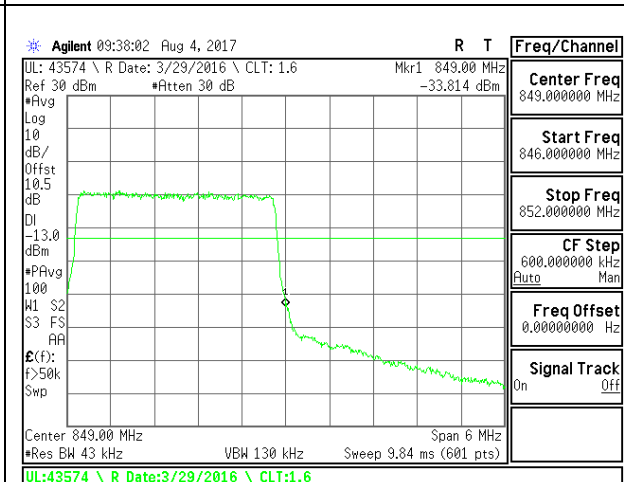

LTE B4 20MHz QPSK Low Channel FRB

LTE B4 20MHz QPSK High Channel FRB

LTE B4 20MHz 16QAM Low Channel 1RB

LTE B4 20MHz 16QAM High Channel 1RB

LTE B4 20MHz 16QAM Low Channel FRB

LTE B4 20MHz 16QAM High Channel FRB

LTE Band 5

LTE B5 1.4MHz 16QAM Low Channel FRB

LTE B5 1.4MHz 16QAM High Channel FRB

LTE 25 3MHz QPSK Low Channel 1RB

LTE B5 3MHz QPSK High Channel 1RB

LTE B5 3MHz QPSK Low Channel FRB

LTE B5 3MHz QPSK High Channel FRB

LTE B5 3MHz 16QAM Low Channel 1RB

LTE B5 3MHz 16QAM High Channel 1RB

LTE B5 3MHz 16QAM Low Channel FRB

LTE B5 3MHz 16QAM High Channel FRB

LTE B5 5MHz QPSK Low Channel 1RB

LTE B5 5MHz QPSK High Channel 1RB

LTE B5 5MHz QPSK Low Channel FRB