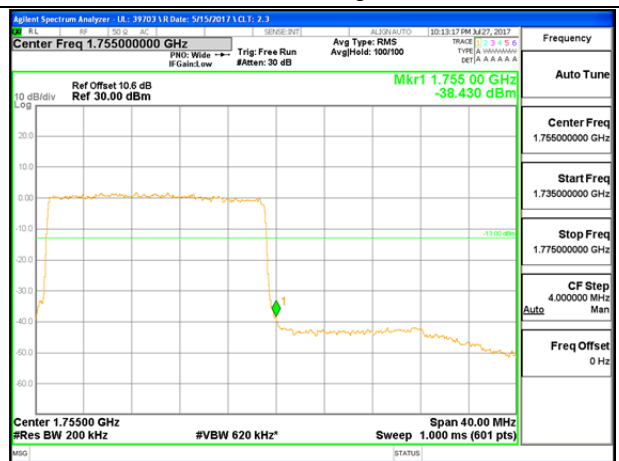

LTE B4 15MHz 16QAM Low Channel 1RB

LTE B4 15MHz 16QAM High Channel 1RB

LTE B4 15MHz 16QAM Low Channel FRB

LTE B4 15MHz 16QAM High Channel FRB

LTE B4 20MHz QPSK Low Channel 1RB

LTE B4 20MHz QPSK High Channel 1RB

LTE B4 20MHz QPSK Low Channel FRB

LTE B4 20MHz QPSK High Channel FRB

LTE B4 20MHz 16QAM Low Channel 1RB

LTE B4 20MHz 16QAM High Channel 1RB

LTE B4 20MHz 16QAM Low Channel FRB

LTE B4 20MHz 16QAM High Channel FRB

LTE Band 5

LTE B5 1.4MHz 16QAM Low Channel FRB

LTE B5 1.4MHz 16QAM High Channel FRB

LTE 25 3MHz QPSK Low Channel 1RB

LTE B5 3MHz QPSK High Channel 1RB

LTE B5 3MHz QPSK Low Channel FRB

LTE B5 3MHz QPSK High Channel FRB

LTE B5 3MHz 16QAM Low Channel 1RB

LTE B5 3MHz 16QAM High Channel 1RB

LTE B5 3MHz 16QAM Low Channel FRB

LTE B5 3MHz 16QAM High Channel FRB

LTE B5 5MHz QPSK Low Channel 1RB

LTE B5 5MHz QPSK High Channel 1RB

LTE B5 5MHz QPSK Low Channel FRB