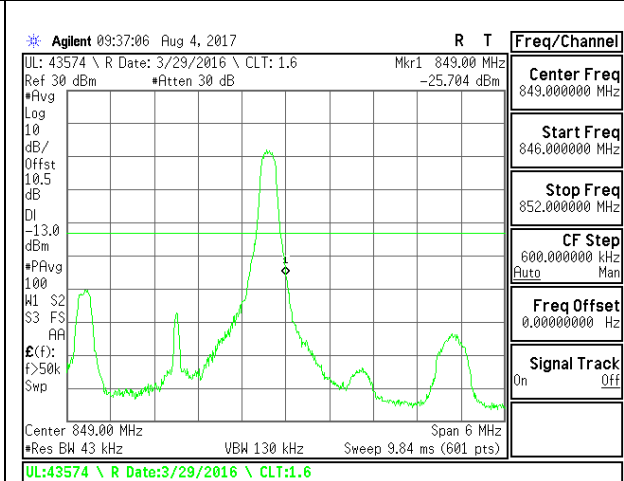

LTE Band 5

LTE B5 1.4MHz 16QAM Low Channel FRB

LTE B5 1.4MHz 16QAM High Channel FRB

LTE 25 3MHz QPSK Low Channel 1RB

LTE B5 3MHz QPSK High Channel 1RB

LTE B5 3MHz QPSK Low Channel FRB

LTE B5 3MHz QPSK High Channel FRB

LTE B5 3MHz 16QAM Low Channel 1RB

LTE B5 3MHz 16QAM High Channel 1RB

LTE B5 3MHz 16QAM Low Channel FRB

LTE B5 3MHz 16QAM High Channel FRB

LTE B5 5MHz QPSK Low Channel 1RB

LTE B5 5MHz QPSK High Channel 1RB

LTE B5 5MHz QPSK Low Channel FRB