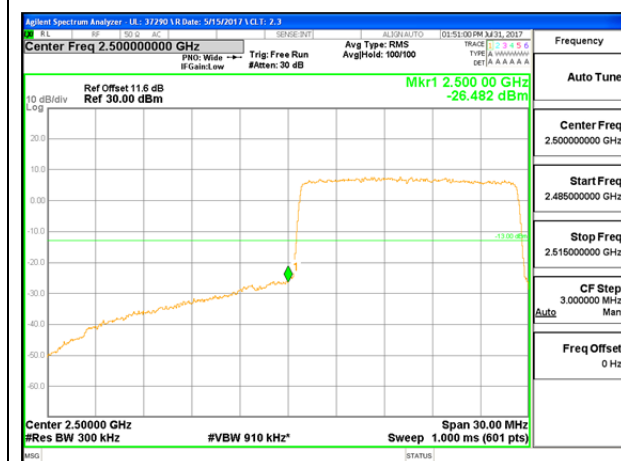

LTE B7 10MHz QPSK Low Channel 1RB

LTE B7 10MHz QPSK High Channel 1RB

LTE B7 10MHz QPSK Low Channel FRB

LTE B7 10MHz QPSK High Channel FRB

LTE B7 10MHz 16QAM Low Channel 1RB

LTE B7 10MHz 16QAM High Channel 1RB

LTE B7 10MHz 16QAM Low Channel FRB

LTE B7 10MHz 16QAM High Channel FRB

LTE B7 15MHz QPSK Low Channel 1RB

LTE B7 15MHz QPSK High Channel 1RB

LTE B7 15MHz QPSK Low Channel FRB

LTE B7 15MHz QPSK High Channel FRB

LTE B7 15MHz 16QAM Low Channel 1RB

LTE B7 1MHz 16QAM High Channel 1RB

LTE B7 15MHz 16QAM Low Channel FRB

LTE B7 15MHz 16QAM High Channel FRB

LTE B7 20MHz QPSK Low Channel 1RB

LTE B7 20MHz QPSK High Channel 1RB