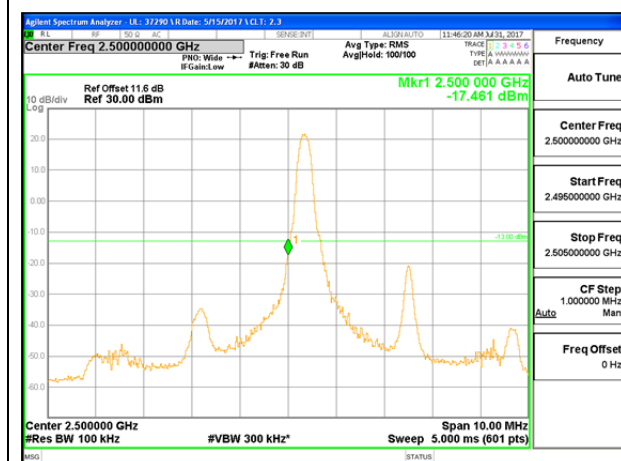

LTE B7 5MHz 16QAM Low Channel 1RB