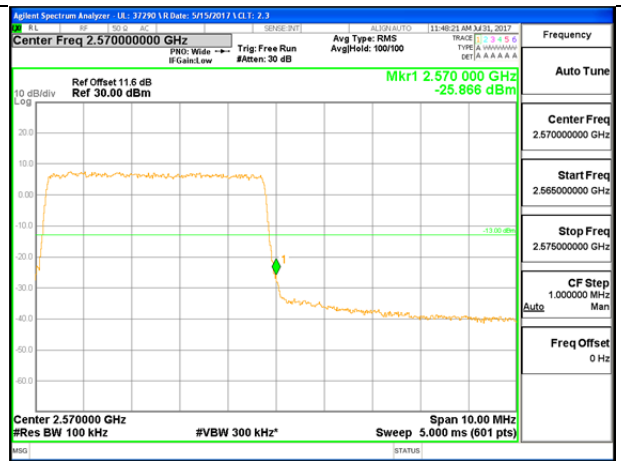

LTE B5 10MHz QPSK High Channel 1RB

LTE B5 10MHz QPSK Low Channel FRB

LTE B5 10MHz QPSK High Channel FRB

LTE B5 10MHz 16QAM Low Channel 1RB

LTE B5 10MHz 16QAM High Channel 1RB

LTE Band 7

LTE B7 5MHz QPSK Low Channel 1RB

LTE B7 5MHz QPSK High Channel 1RB

LTE B7 5MHz QPSK Low Channel FRB

LTE B7 5MHz QPSK High Channel FRB

LTE B7 5MHz 16QAM Low Channel 1RB

LTE B7 5MHz 16QAM High Channel 1RB

LTE B7 5MHz 16QAM Low Channel FRB

LTE B7 5MHz 16QAM High Channel FRB

LTE B7 10MHz QPSK Low Channel 1RB

LTE B7 10MHz QPSK High Channel 1RB

LTE B7 10MHz QPSK Low Channel FRB

LTE B7 10MHz QPSK High Channel FRB

LTE B7 10MHz 16QAM Low Channel 1RB

LTE B7 10MHz 16QAM High Channel 1RB