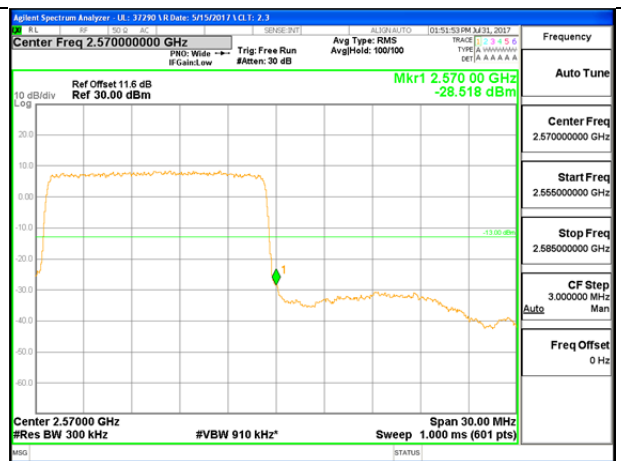

LTE B7 10MHz QPSK Low Channel 1RB

LTE B7 10MHz QPSK High Channel 1RB

LTE B7 10MHz QPSK Low Channel FRB

LTE B7 10MHz QPSK High Channel FRB

LTE B7 10MHz 16QAM Low Channel 1RB

LTE B7 10MHz 16QAM High Channel 1RB

LTE B7 10MHz 16QAM Low Channel FRB

LTE B7 10MHz 16QAM High Channel FRB

LTE B7 15MHz QPSK Low Channel 1RB

LTE B7 15MHz QPSK High Channel 1RB

LTE B7 15MHz QPSK Low Channel FRB

LTE B7 15MHz QPSK High Channel FRB

LTE B7 15MHz 16QAM Low Channel 1RB

LTE B7 1MHz 16QAM High Channel 1RB

LTE B7 15MHz 16QAM Low Channel FRB

LTE B7 15MHz 16QAM High Channel FRB

LTE B7 20MHz QPSK Low Channel 1RB

LTE B7 20MHz QPSK High Channel 1RB