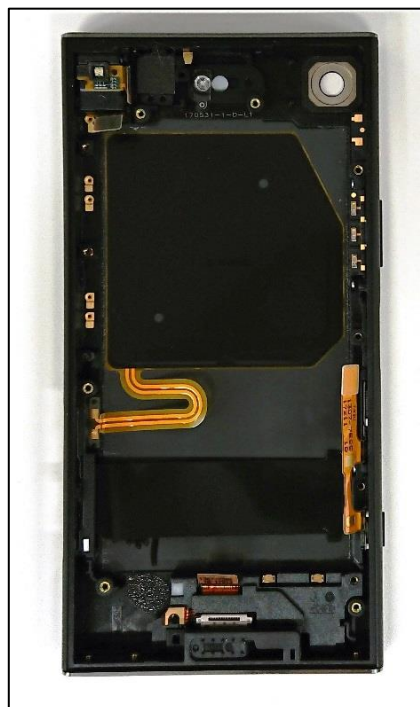

## FCC ID: PY7-10720W Internal Photo

**Without Display panel**

**Display panel**

**Cover Main with PWB**

**Cover Main without PWB**

## Internal PWB (Front side)

With Shield cases

Without Shield cases

Internal PWB (Rear side)

With battery

Without battery

Battery: