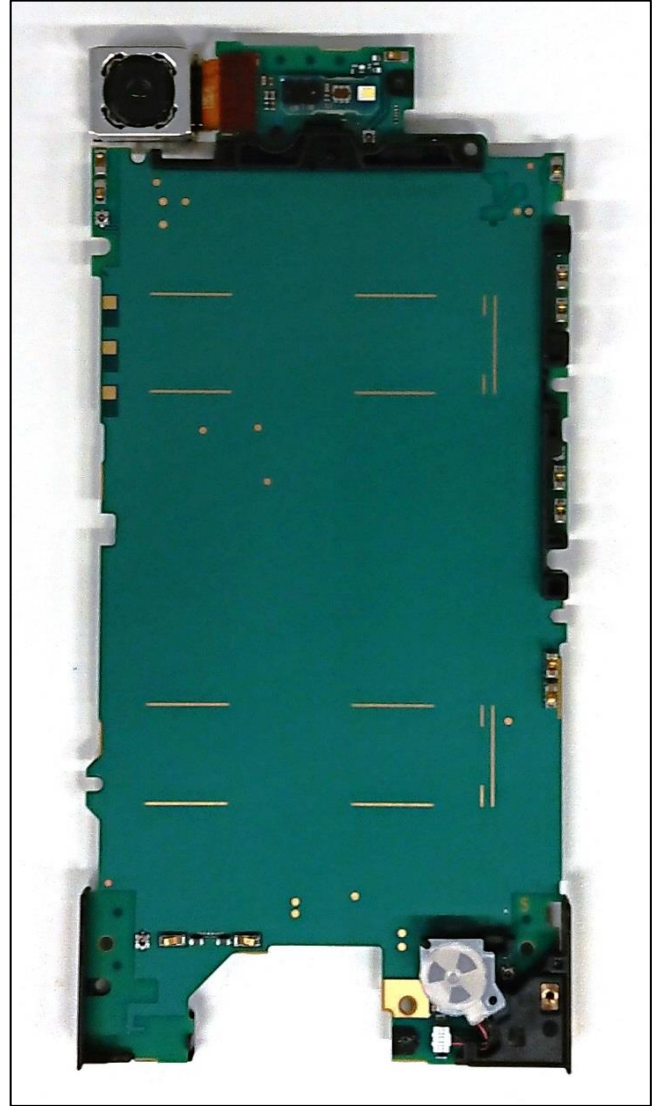

## FCC ID: PY7-10720W Internal Photo

**Without Display panel**

**Display panel**

**Cover Main with PWB**

**Cover Main without PWB**

## Internal PWB (Front side)

With Shield cases

Without Shield cases

Internal PWB (Rear side)

With battery

Without battery

Battery: