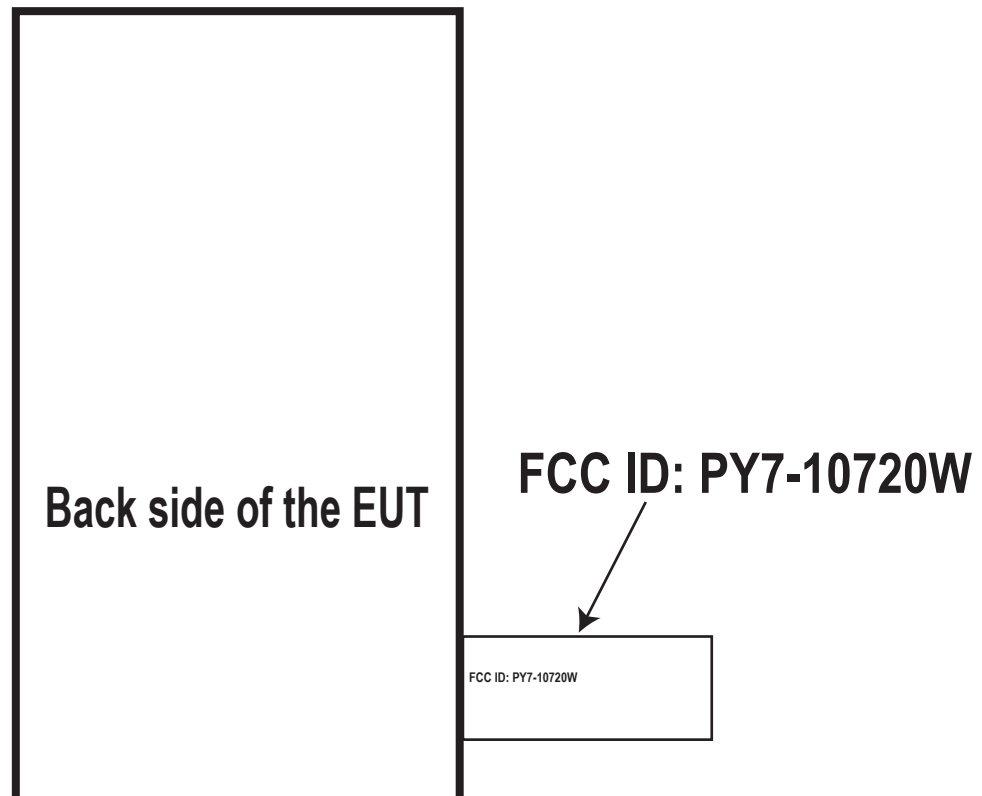

## Label and Label Location PY7-10720W

The FCC ID is not on the exterior of the device but labelling meets the conditions allowed in KDB 784748 for the label to be placed in a user accessible area:

1. The device is handheld
2. The quick start manual directs the user where to find the FCC label
3. The user does not require any special tools to access the FCC label and the label is not removable
4. The FCC ID is on the label, FCC15.19(a) statement in manual due to device size
5. The label tray which has FCC ID is stored in the same place of the SIM card tray, pull it out to exhibit FCC ID.