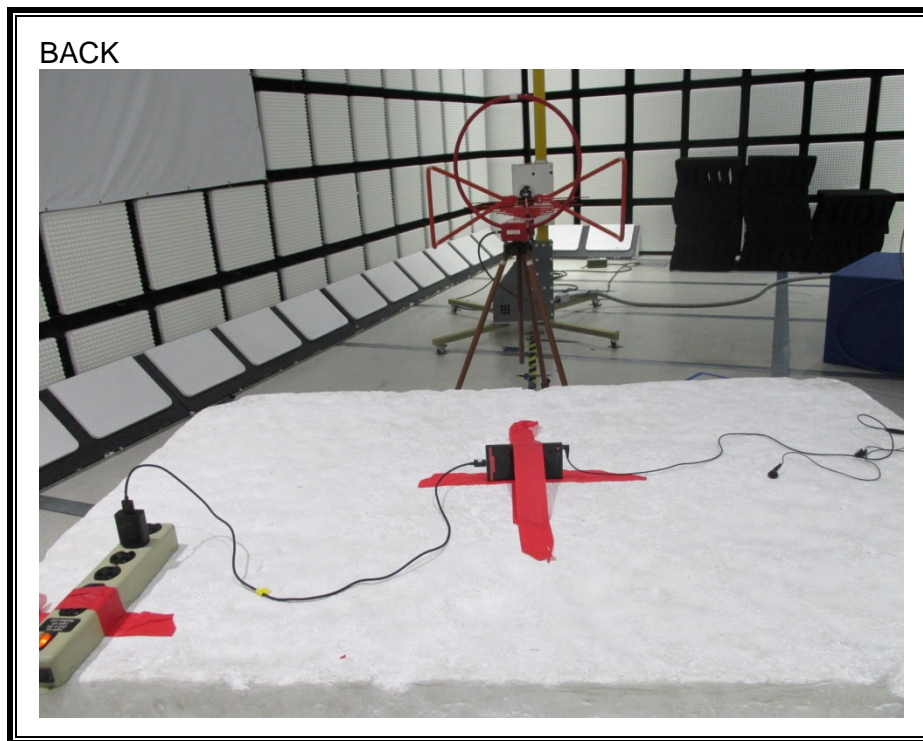

### ANTENNA PORT CONDUCTED RF MEASUREMENT SETUP

**RADIATED RF MEASUREMENT SETUP (BELOW 30 MHz)**

**RADIATED RF MEASUREMENT SETUP (BELOW 1 GHz)**

**RADIATED RF MEASUREMENT SETUP (ABOVE 1 GHz)**

**RADIATED RF MEASUREMENT SETUP FOR PORTABLE CONFIGURATION**

**AC LINE CONDUCTED EMISSIONS MEASUREMENT SETUP**

**END OF REPORT**