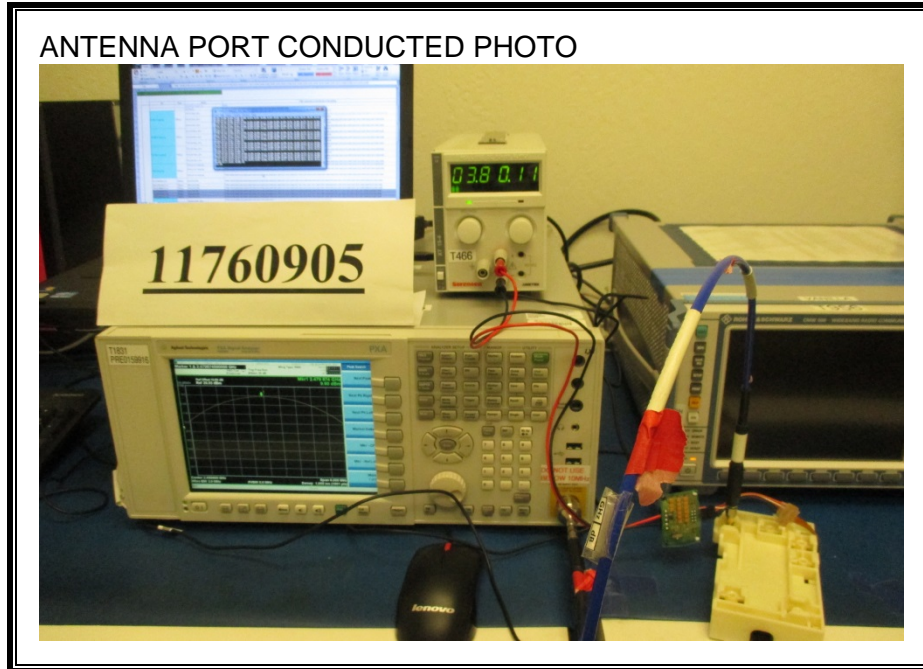

### ANTENNA PORT CONDUCTED RF MEASUREMENT SETUP

**RADIATED RF MEASUREMENT SETUP (BELOW 30 MHz)**

**RADIATED RF MEASUREMENT SETUP (BELOW 1 GHz)**

**RADIATED RF MEASUREMENT SETUP (ABOVE 1 GHz)**

**RADIATED RF MEASUREMENT SETUP FOR PORTABLE CONFIGURATION**

**AC LINE CONDUCTED EMISSIONS MEASUREMENT SETUP**

**END OF REPORT**