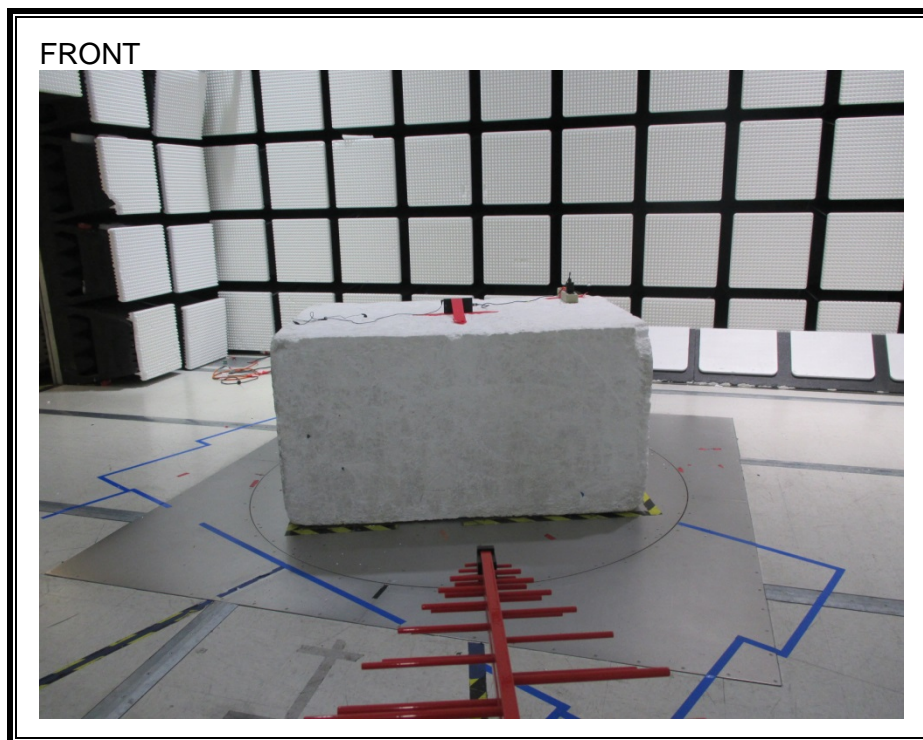

### ANTENNA PORT CONDUCTED RF MEASUREMENT SETUP

**RADIATED RF MEASUREMENT SETUP (BELOW 30 MHz)**

**RADIATED RF MEASUREMENT SETUP (BELOW 1 GHz)**

**RADIATED RF MEASUREMENT SETUP (ABOVE 1 GHz)**

**RADIATED RF MEASUREMENT SETUP FOR PORTABLE CONFIGURATION**