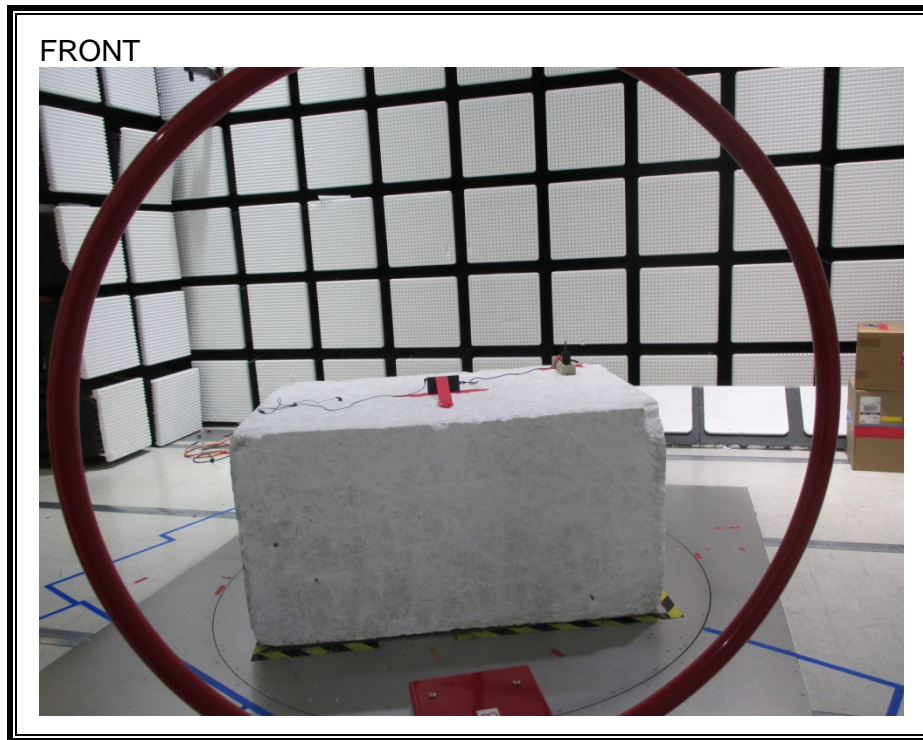

### ANTENNA PORT CONDUCTED RF MEASUREMENT SETUP

**RADIATED RF MEASUREMENT SETUP (BELOW 30 MHz)**

**RADIATED RF MEASUREMENT SETUP (BELOW 1 GHz)**

**RADIATED RF MEASUREMENT SETUP (ABOVE 1 GHz)**

**RADIATED RF MEASUREMENT SETUP FOR PORTABLE CONFIGURATION**

**AC LINE CONDUCTED EMISSIONS MEASUREMENT SETUP**

**END OF REPORT**