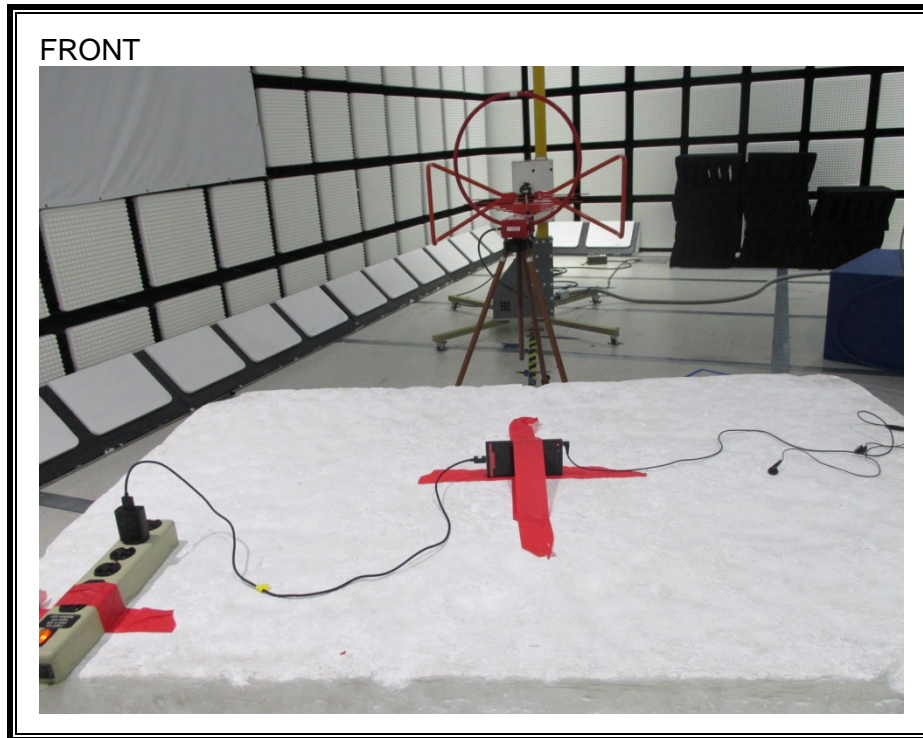

### ANTENNA PORT CONDUCTED RF MEASUREMENT SETUP

**RADIATED RF MEASUREMENT SETUP (BELOW 30 MHz)**

**RADIATED RF MEASUREMENT SETUP (BELOW 1 GHz)**

**RADIATED RF MEASUREMENT SETUP (ABOVE 1 GHz)**

**RADIATED RF MEASUREMENT SETUP FOR PORTABLE CONFIGURATION**

Z-AXIS PHOTO

**AC LINE CONDUCTED EMISSIONS MEASUREMENT SETUP**

**END OF REPORT**