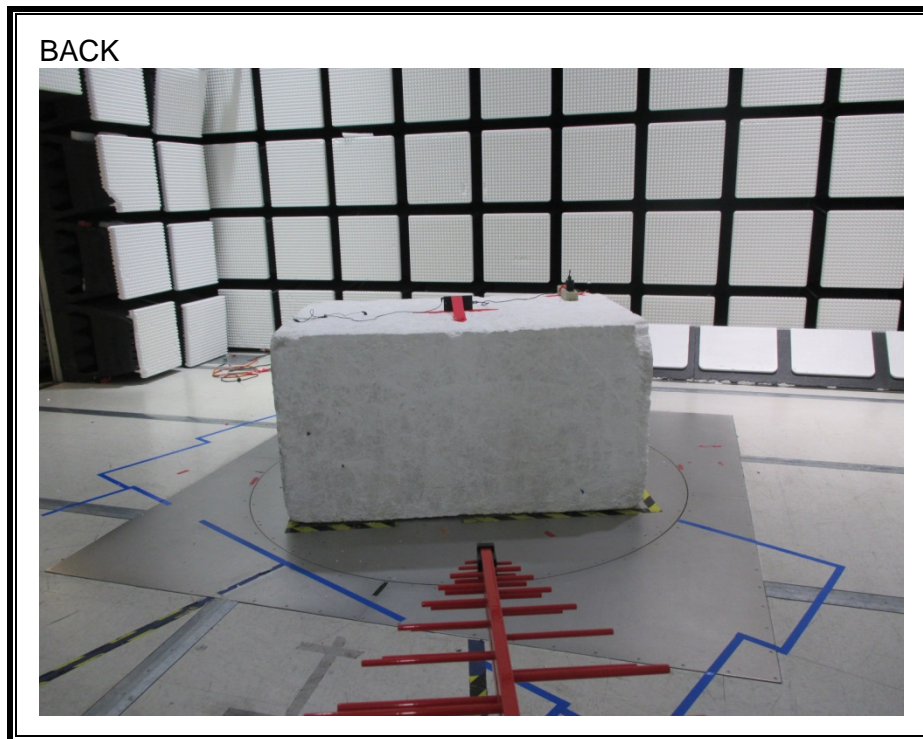

### ANTENNA PORT CONDUCTED RF MEASUREMENT SETUP

**RADIATED RF MEASUREMENT SETUP (BELOW 30 MHz)**

**RADIATED RF MEASUREMENT SETUP (BELOW 1 GHz)**

**RADIATED RF MEASUREMENT SETUP (ABOVE 1 GHz)**

**RADIATED RF MEASUREMENT SETUP FOR PORTABLE CONFIGURATION**

Z-AXIS PHOTO

**AC LINE CONDUCTED EMISSIONS MEASUREMENT SETUP**

**END OF REPORT**