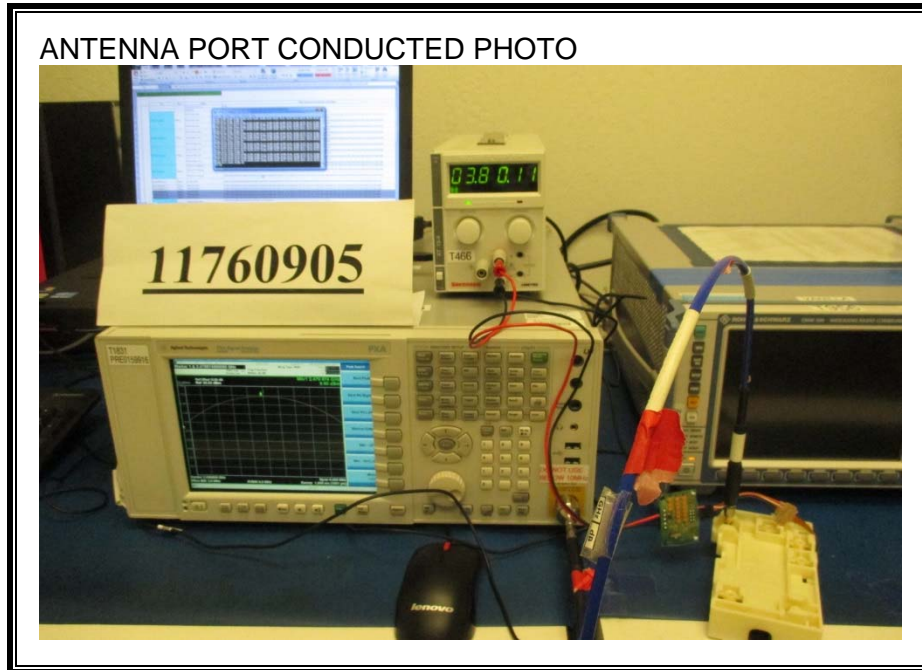

### ANTENNA PORT CONDUCTED RF MEASUREMENT SETUP

**RADIATED RF MEASUREMENT SETUP (BELOW 30 MHz)**

**RADIATED RF MEASUREMENT SETUP (BELOW 1 GHz)**

**RADIATED RF MEASUREMENT SETUP (ABOVE 1 GHz)**

**RADIATED RF MEASUREMENT SETUP FOR PORTABLE CONFIGURATION**

Z-AXIS PHOTO

**AC LINE CONDUCTED EMISSIONS MEASUREMENT SETUP**

**END OF REPORT**