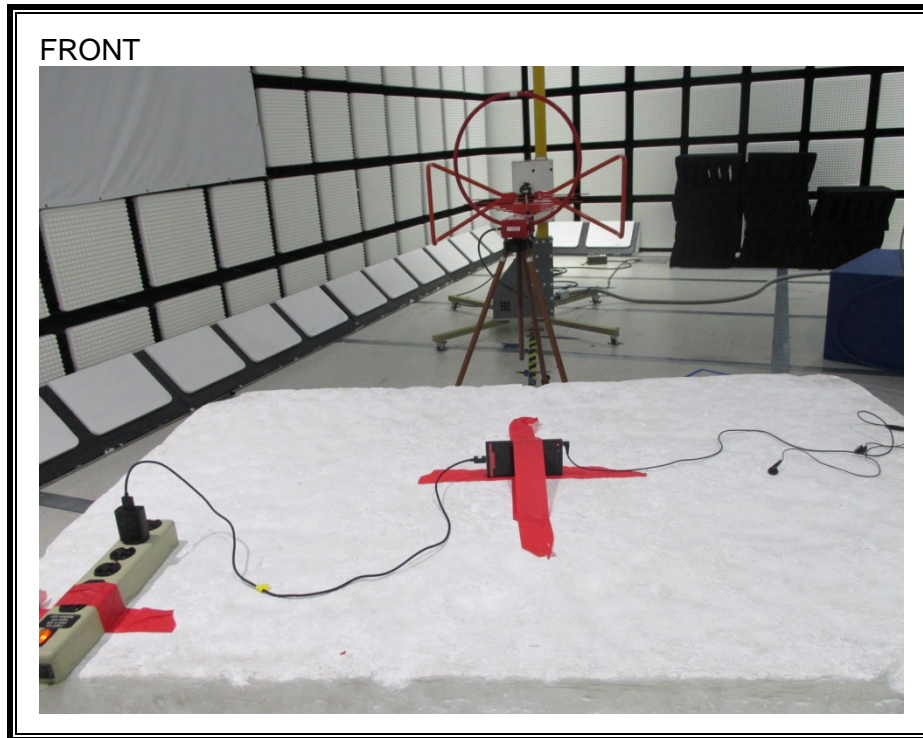

## 11. SETUP PHOTOS

### ANTENNA PORT CONDUCTED RF MEASUREMENT SETUP

**RADIATED RF MEASUREMENT SETUP (BELOW 30 MHz)**

**RADIATED RF MEASUREMENT SETUP (BELOW 1 GHz)**

**RADIATED RF MEASUREMENT SETUP (ABOVE 1 GHz)**

**RADIATED RF MEASUREMENT SETUP FOR PORTABLE CONFIGURATION**

Z-AXIS PHOTO

**AC LINE CONDUCTED EMISSIONS MEASUREMENT SETUP**

**END OF REPORT**