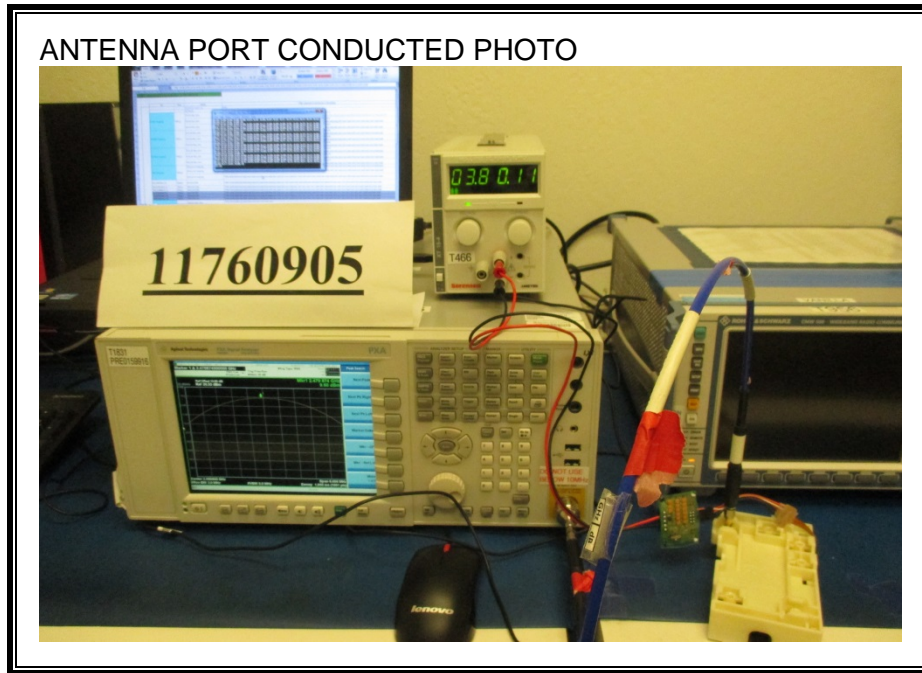

### ANTENNA PORT CONDUCTED RF MEASUREMENT SETUP

**RADIATED RF MEASUREMENT SETUP (BELOW 30 MHz)**

**RADIATED RF MEASUREMENT SETUP (BELOW 1 GHz)**

**RADIATED RF MEASUREMENT SETUP (ABOVE 1 GHz)**

**RADIATED RF MEASUREMENT SETUP FOR PORTABLE CONFIGURATION**

Z-AXIS PHOTO

**AC LINE CONDUCTED EMISSIONS MEASUREMENT SETUP**

**END OF REPORT**