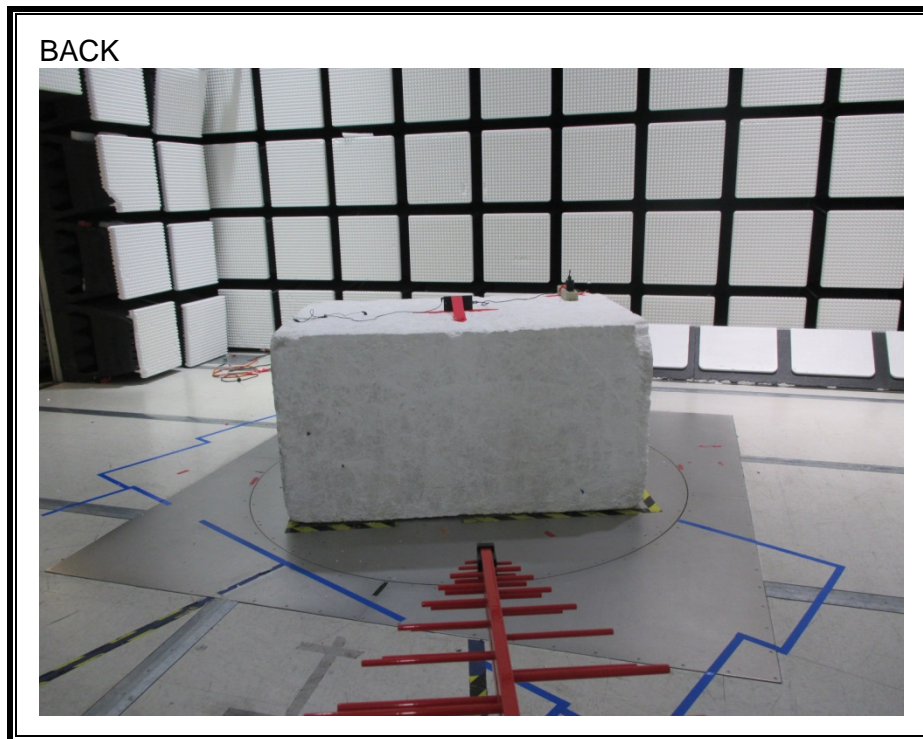

## 11. SETUP PHOTOS

### ANTENNA PORT CONDUCTED RF MEASUREMENT SETUP

**RADIATED RF MEASUREMENT SETUP (BELOW 30 MHz)**

**RADIATED RF MEASUREMENT SETUP (BELOW 1 GHz)**

**RADIATED RF MEASUREMENT SETUP (ABOVE 1 GHz)**

**RADIATED RF MEASUREMENT SETUP FOR PORTABLE CONFIGURATION**

Z-AXIS PHOTO

**AC LINE CONDUCTED EMISSIONS MEASUREMENT SETUP**

**END OF REPORT**