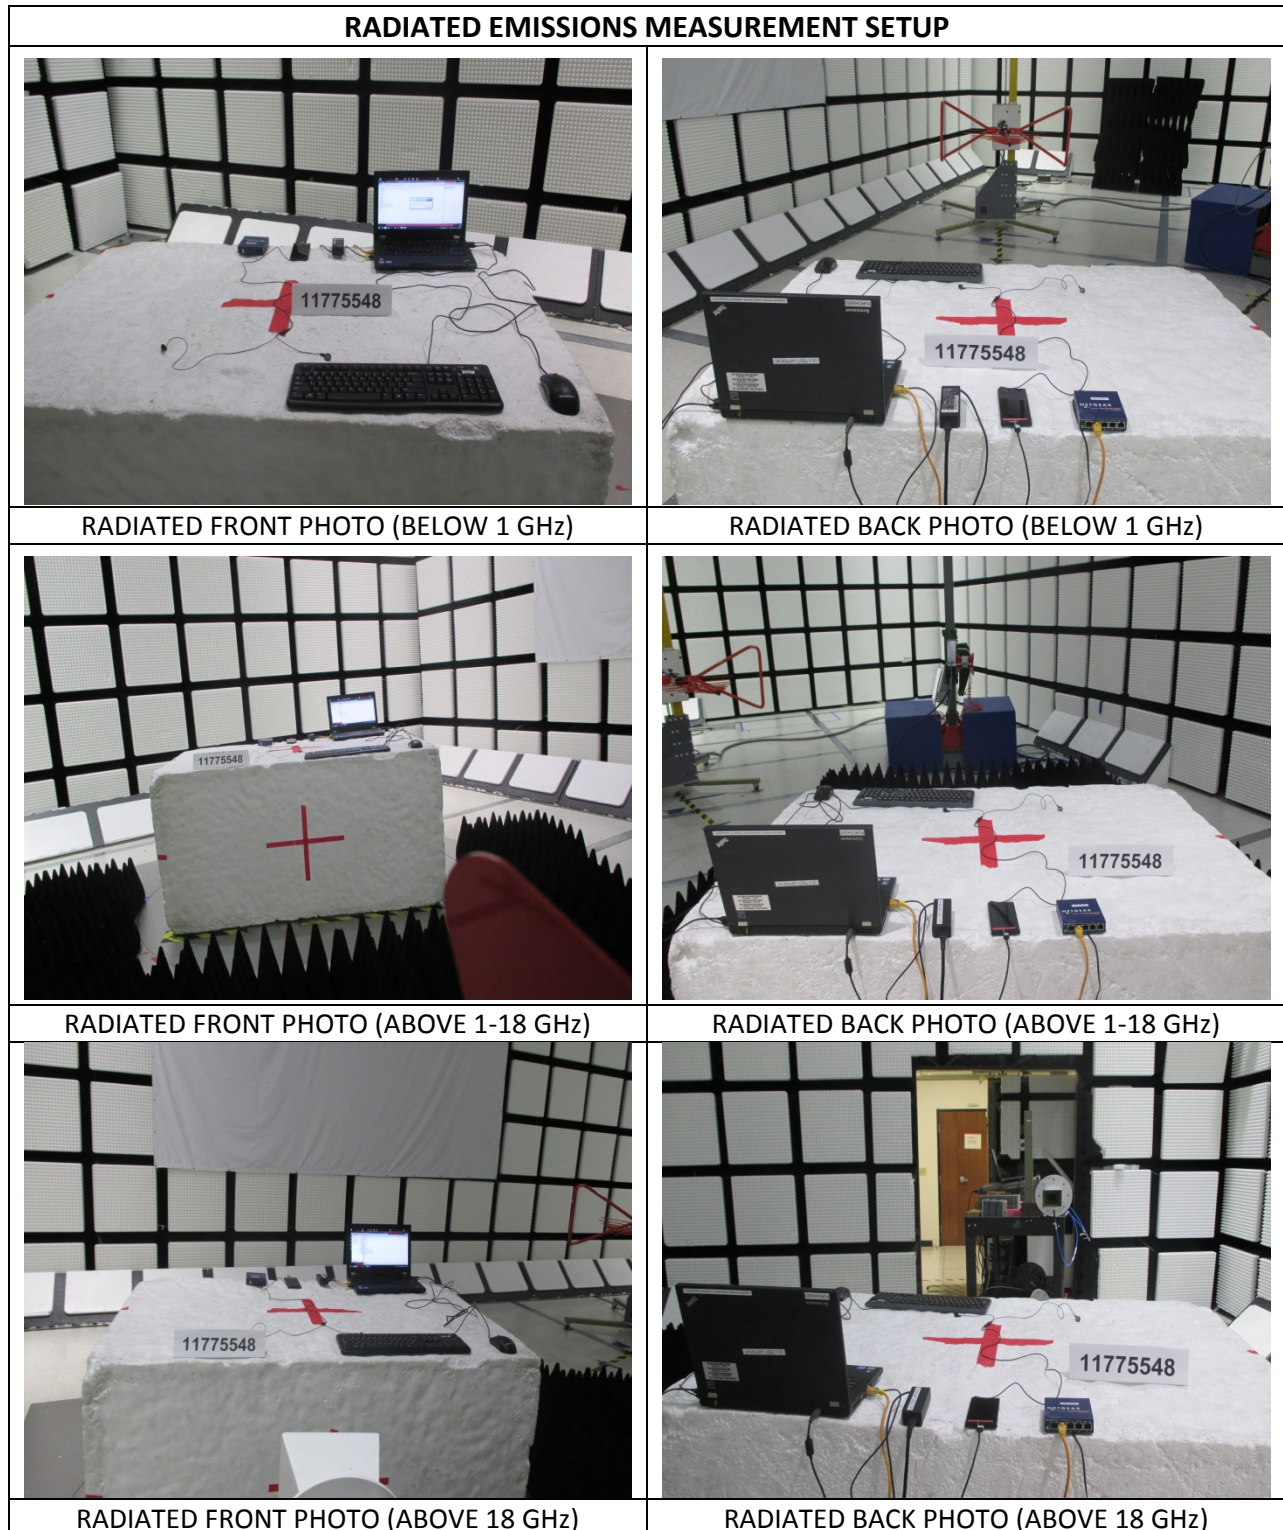

8. SETUP PHOTOS

Sync Mode

Charging Mode

RADIATED EMISSIONS MEASUREMENT SETUP

RADIATED FRONT PHOTO (BELOW 1 GHz)

RADIATED BACK PHOTO (BELOW 1 GHz)

RADIATED FRONT PHOTO (ABOVE 1-18 GHz)

RADIATED BACK PHOTO (ABOVE 1-18 GHz)

RADIATED FRONT PHOTO (ABOVE 18 GHz)

RADIATED BACK PHOTO (ABOVE 18 GHz)

END OF REPORT