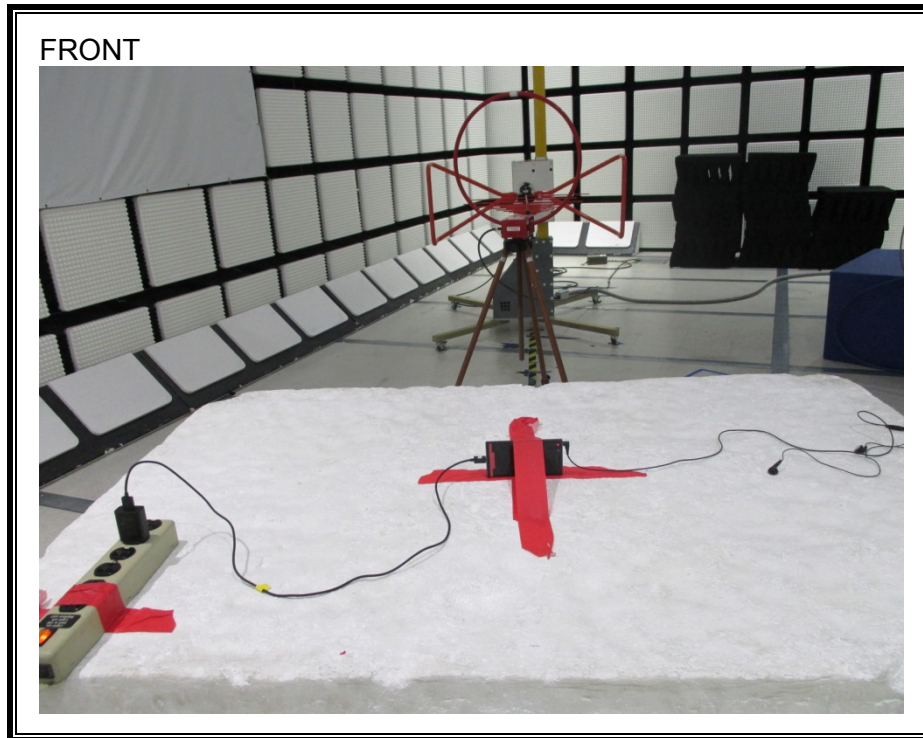

## 10. SETUP PHOTOS

### ANTENNA PORT CONDUCTED RF MEASUREMENT SETUP

**RADIATED RF MEASUREMENT SETUP (BELOW 30 MHz)**

**RADIATED RF MEASUREMENT SETUP (BELOW 1 GHz)**

**RADIATED RF MEASUREMENT SETUP (ABOVE 1 GHz)**

**RADIATED RF MEASUREMENT SETUP FOR PORTABLE CONFIGURATION**

Z-AXIS PHOTO

**AC LINE CONDUCTED EMISSIONS MEASUREMENT SETUP**

**END OF REPORT**