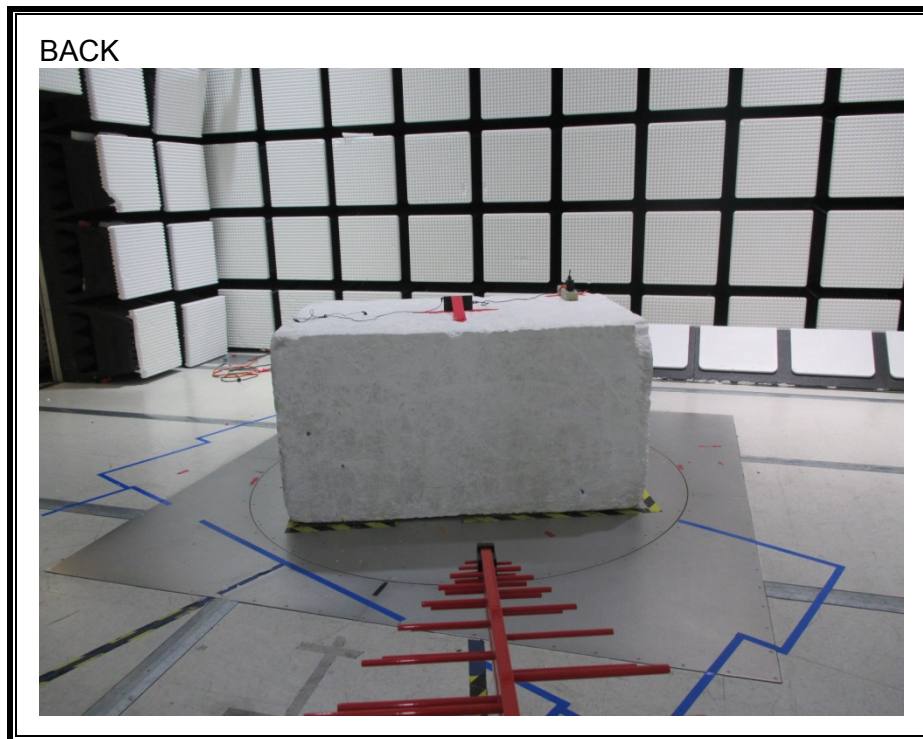

## 10. SETUP PHOTOS

### ANTENNA PORT CONDUCTED RF MEASUREMENT SETUP

**RADIATED RF MEASUREMENT SETUP (BELOW 30 MHz)**

**RADIATED RF MEASUREMENT SETUP (BELOW 1 GHz)**

**RADIATED RF MEASUREMENT SETUP (ABOVE 1 GHz)**

**RADIATED RF MEASUREMENT SETUP FOR PORTABLE CONFIGURATION**

Z-AXIS PHOTO

**AC LINE CONDUCTED EMISSIONS MEASUREMENT SETUP**

**END OF REPORT**