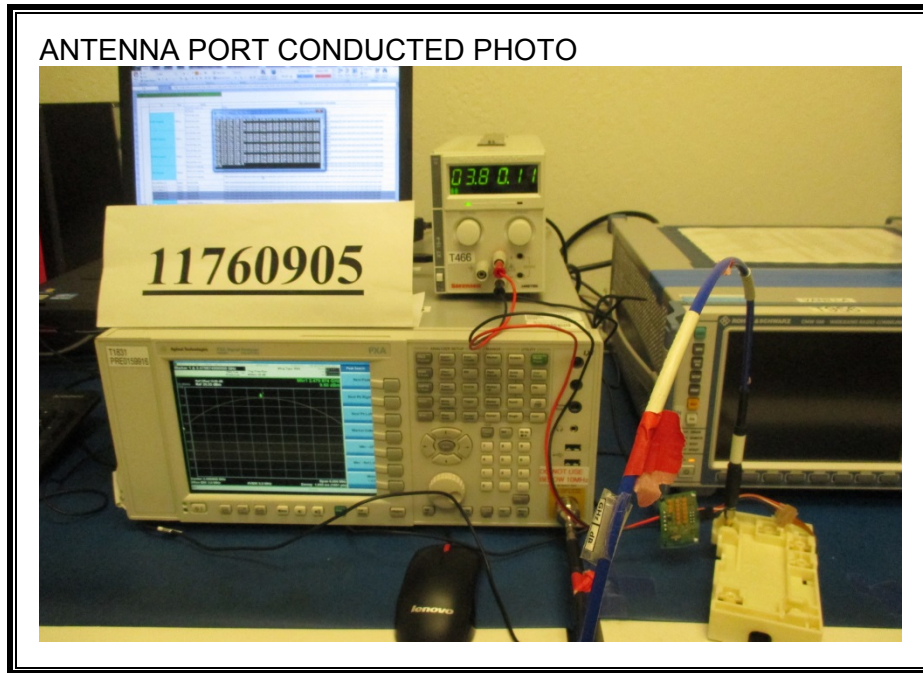

### ANTENNA PORT CONDUCTED RF MEASUREMENT SETUP

**RADIATED RF MEASUREMENT SETUP (BELOW 30 MHz)**

**RADIATED RF MEASUREMENT SETUP (BELOW 1 GHz)**

**RADIATED RF MEASUREMENT SETUP (ABOVE 1 GHz)**

**RADIATED RF MEASUREMENT SETUP FOR PORTABLE CONFIGURATION**

Z-AXIS PHOTO

**AC LINE CONDUCTED EMISSIONS MEASUREMENT SETUP**

**END OF REPORT**