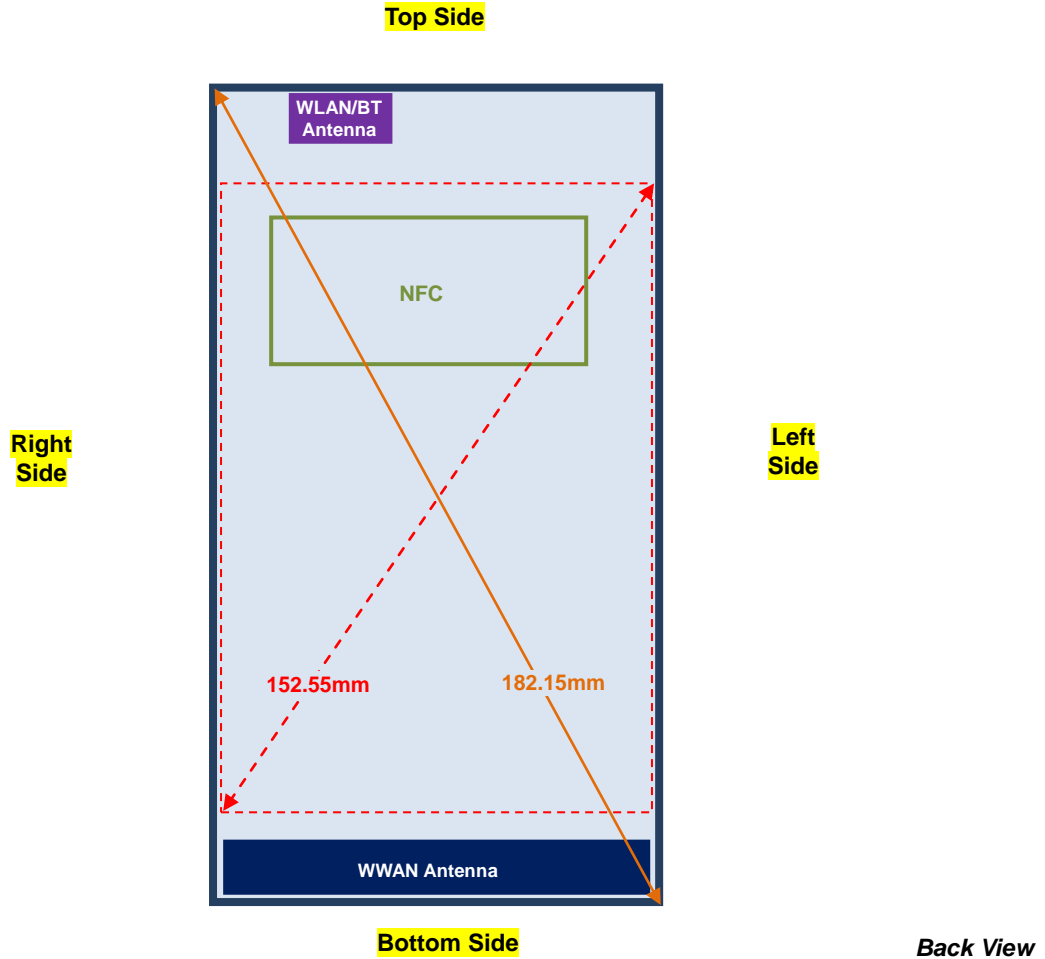

Appendix D. Antenna Location

<Mobile Phone>

Overall diagonal	182.15 mm
Display diagonal	152.55 mm

Appendix D. SAR Test Setup Photos

Right Cheek

Right Tilted

Left Cheek

Left Tilted

Front, Test Separation 0 mm

Back, Test Separation 0 mm

Top Side, Test Separation 0 mm

Right Side, Test Separation 0 mm

Front, Test Separation 10 mm

Back, Test Separation 10 mm

Left Side, Test Separation 10 mm

Right Side, Test Separation 10 mm

Top Side, Test Separation 10 mm

Bottom Side, Test Separation 10 mm

Front, Test Separation 15 mm

Back, Test Separation 15 mm