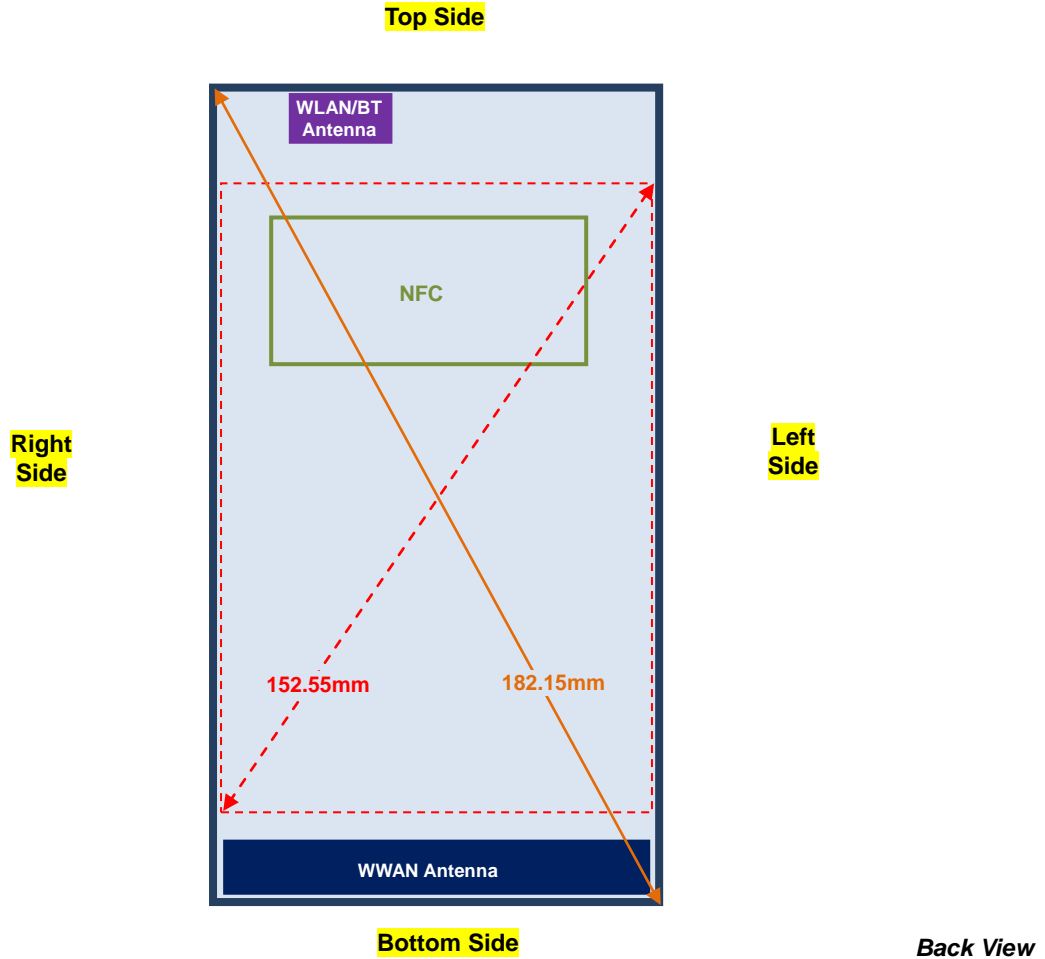

## Appendix F. Antenna Location

<Mobile Phone>

Overall diagonal	182.15 mm
Display diagonal	152.55 mm

**Appendix F. SAR Test Setup Photos**

**Right Cheek**

**Right Tilted**

**Left Cheek**

**Left Tilted**

Front, Test Separation 10 mm

Back, Test Separation 10 mm

Left Side, Test Separation 10 mm

Right Side, Test Separation 10 mm

Bottom Side, Test Separation 10 mm

**Front, Test Separation 15 mm**

**Back, Test Separation 15 mm**