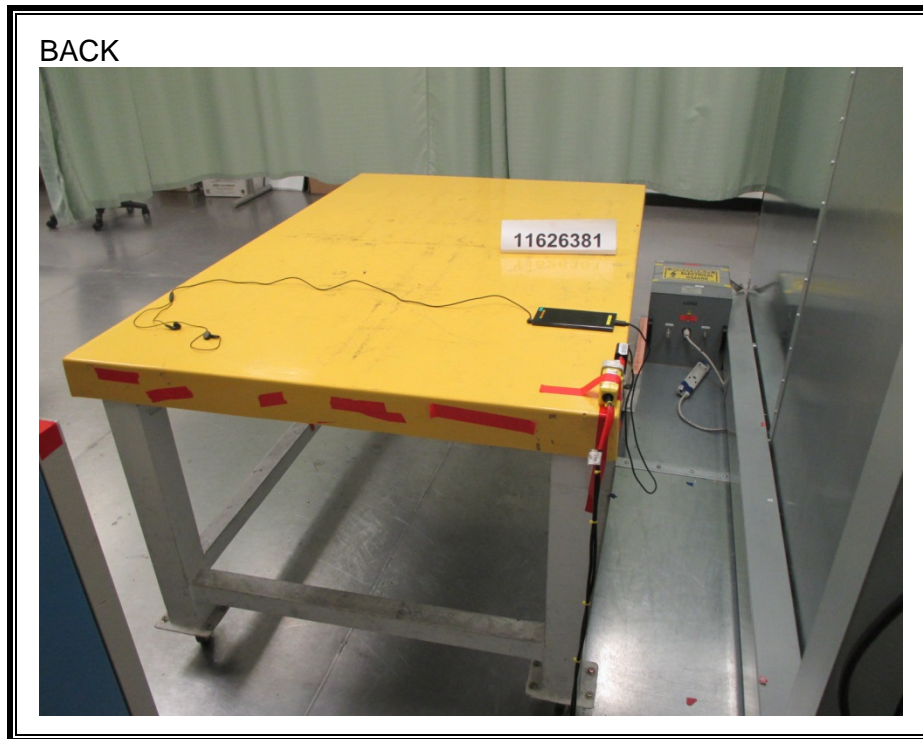

11.1. SETUP PHOTOS

ANTENNA PORT CONDUCTED RF MEASUREMENT SETUP

RADIATED RF MEASUREMENT SETUP (BELOW 30 MHz)

RADIATED RF MEASUREMENT SETUP (BELOW 1 GHz)

RADIATED RF MEASUREMENT SETUP (ABOVE 1 GHz)

RADIATED RF MEASUREMENT SETUP FOR PORTABLE CONFIGURATION

AC LINE CONDUCTED EMISSIONS MEASUREMENT SETUP

END OF REPORT