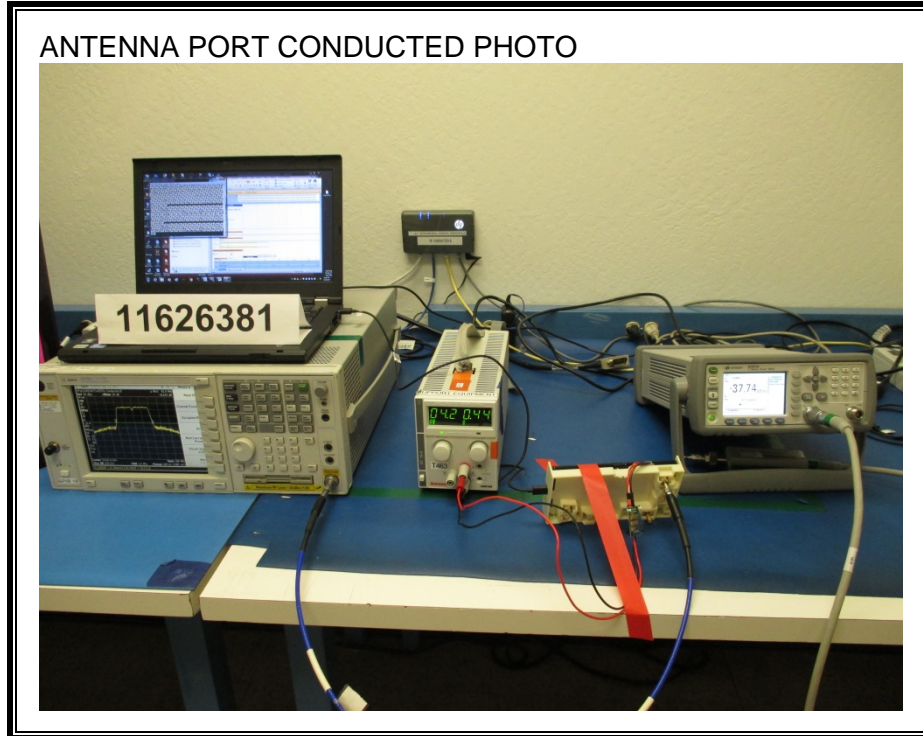

11.1. SETUP PHOTOS

ANTENNA PORT CONDUCTED RF MEASUREMENT SETUP

RADIATED RF MEASUREMENT SETUP (BELOW 30 MHz)

RADIATED RF MEASUREMENT SETUP (BELOW 1 GHz)

RADIATED RF MEASUREMENT SETUP (ABOVE 1 GHz)

RADIATED RF MEASUREMENT SETUP FOR PORTABLE CONFIGURATION

AC LINE CONDUCTED EMISSIONS MEASUREMENT SETUP

END OF REPORT