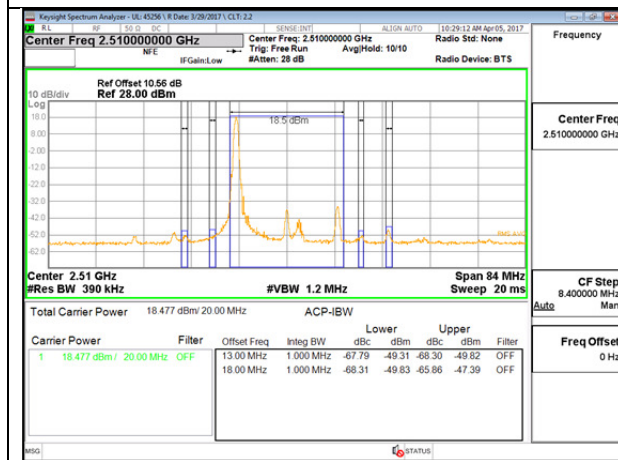

LTE B7 15MHz 16QAM High Channel FRB

LTE B7 20MHz QPSK Low Channel 1RB

LTE B7 20MHz QPSK High Channel 1RB

LTE B7 20MHz QPSK Low Channel FRB

LTE B7 20MHz QPSK High Channel FRB

LTE B7 20MHz 16QAM Low Channel 1RB

LTE B7 20MHz 16QAM High Channel 1RB

LTE B7 20MHz 16QAM Low Channel FRB

LTE B7 20MHz 16QAM High Channel FRB