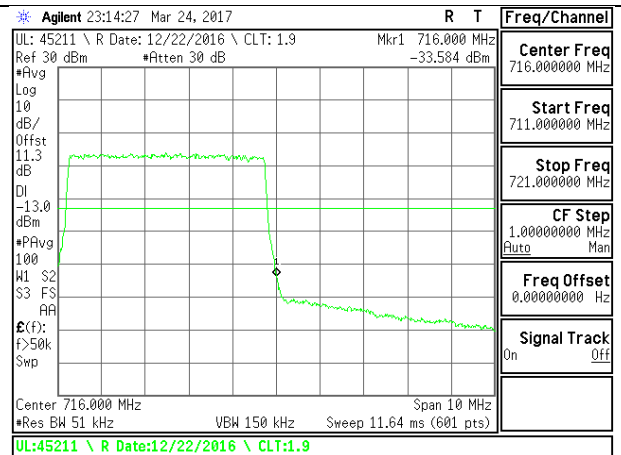

LTE B12 10MHz QPSK Low Channel 1RB

LTE B12 10MHz QPSK High Channel 1RB

LTE B12 10MHz QPSK Low Channel FRB

LTE B12 10MHz QPSK High Channel FRB

LTE B12 10MHz 16QAM Low Channel 1RB

LTE B12 10MHz 16QAM High Channel 1RB

**LTE Band 13**

LTE B13 5MHz 16QAM Low Channel FRB

LTE B13 5MHz 16QAM High Channel FRB

LTE B13 10MHz QPSK Low Channel 1RB

LTE B13 10MHz QPSK High Channel 1RB

LTE B13 10MHz QPSK Low Channel FRB

LTE B13 10MHz QPSK High Channel FRB

**LTE Band 17**

LTE B17 5MHz 16QAM Low Channel FRB

LTE B17 5MHz 16QAM High Channel FRB

LTE B17 10MHz QPSK Low Channel 1RB

LTE B17 10MHz QPSK High Channel 1RB

LTE B17 10MHz QPSK Low Channel FRB

LTE B17 10MHz QPSK High Channel FRB