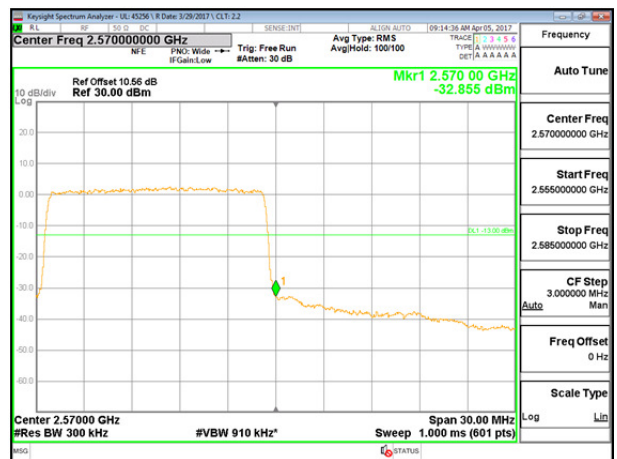

LTE B7 10MHz 16QAM Low Channel 1RB

LTE B7 10MHz 16QAM High Channel 1RB

LTE B7 10MHz 16QAM Low Channel FRB

LTE B7 10MHz 16QAM High Channel FRB

LTE B7 15MHz QPSK Low Channel 1RB

LTE B7 15MHz QPSK High Channel 1RB

LTE B7 15MHz QPSK Low Channel FRB

LTE B7 15MHz QPSK High Channel FRB

LTE B7 15MHz 16QAM Low Channel 1RB

LTE B7 15MHz 16QAM High Channel 1RB

LTE B7 15MHz 16QAM Low Channel FRB

LTE B7 15MHz 16QAM High Channel FRB

LTE B7 20MHz QPSK Low Channel 1RB

LTE B7 20MHz QPSK High Channel 1RB

LTE B7 20MHz QPSK Low Channel FRB

LTE B7 20MHz QPSK High Channel FRB

LTE B7 20MHz 16QAM Low Channel 1RB

LTE B7 20MHz 16QAM High Channel 1RB