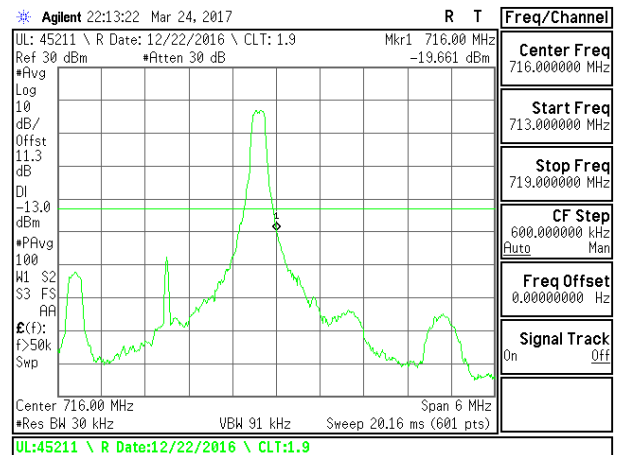

**LTE Band 12**

LTE B12 1.4MHz 16QAM Low Channel FRB

LTE B12 1.4MHz 16QAM High Channel FRB

LTE B12 3MHz QPSK Low Channel 1RB

LTE B12 3MHz QPSK High Channel 1RB

LTE B12 3MHz QPSK Low Channel FRB

LTE B12 3MHz QPSK High Channel FRB

LTE B12 5MHz QPSK Low Channel FRB

LTE B12 5MHz QPSK High Channel FRB

LTE B12 5MHz 16QAM Low Channel 1RB

LTE B12 5MHz 16QAM High Channel 1RB

LTE B12 5MHz 16QAM Low Channel FRB

LTE B12 5MHz 16QAM High Channel FRB