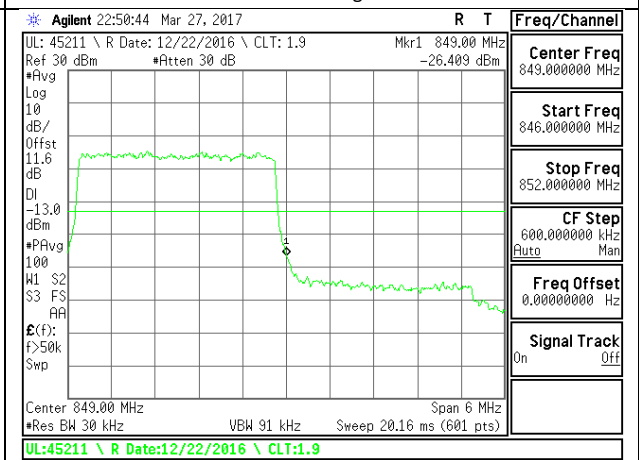

**LTE Band 26-Part 22**

LTE B26 1.4MHz QPSK Low Channel 1RB

LTE B26 1.4MHz QPSK High Channel 1RB

LTE B26 1.4MHz QPSK Low Channel FRB

LTE B26 1.4MHz QPSK High Channel FRB

LTE B26 1.4MHz 16QAM Low Channel 1RB

LTE B26 1.4MHz 16QAM High Channel 1RB

LTE B26 1.4MHz 16QAM Low Channel FRB

LTE B26 1.4MHz 16QAM High Channel FRB

LTE B26 3MHz QPSK Low Channel 1RB

LTE B26 3MHz QPSK High Channel 1RB

LTE B26 3MHz QPSK Low Channel FRB

LTE B26 3MHz QPSK High Channel FRB

LTE B26 3MHz 16QAM Low Channel 1RB

LTE B26 3MHz 16QAM High Channel 1RB

LTE B26 3MHz 16QAM Low Channel FRB

LTE B26 3MHz 16QAM High Channel FRB

LTE B26 5MHz QPSK Low Channel 1RB