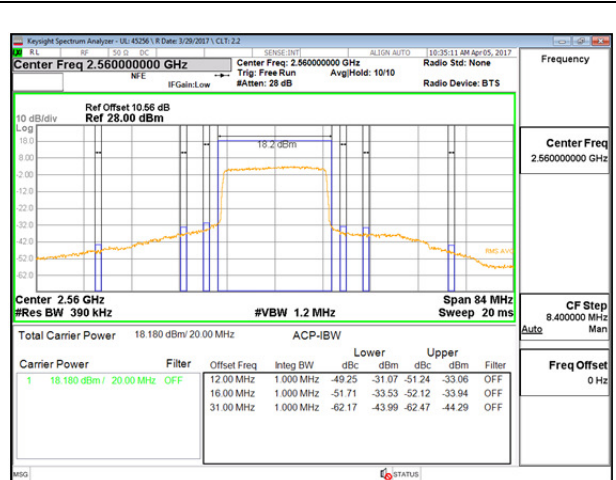

LTE B7 15MHz 16QAM High Channel FRB

LTE B7 20MHz QPSK Low Channel 1RB

LTE B7 20MHz QPSK High Channel 1RB

LTE B7 20MHz QPSK Low Channel FRB

LTE B7 20MHz QPSK High Channel FRB

LTE B7 20MHz 16QAM Low Channel 1RB

LTE B7 20MHz 16QAM High Channel 1RB

LTE B7 20MHz 16QAM Low Channel FRB

LTE B7 20MHz 16QAM High Channel FRB