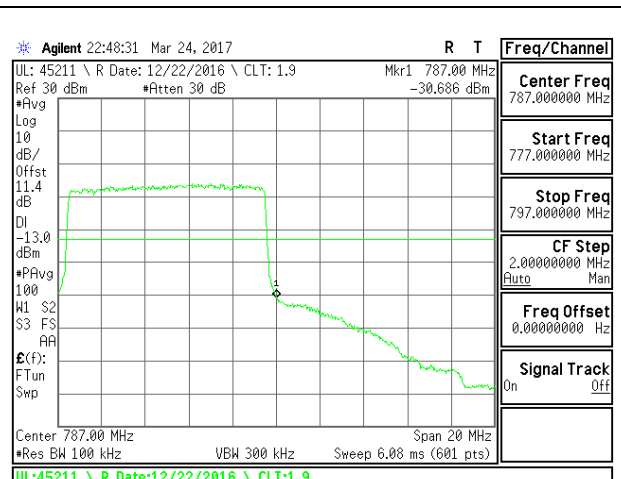

LTE B12 10MHz QPSK Low Channel 1RB

LTE B12 10MHz QPSK High Channel 1RB

LTE B12 10MHz QPSK Low Channel FRB

LTE B12 10MHz QPSK High Channel FRB

LTE B12 10MHz 16QAM Low Channel 1RB

LTE B12 10MHz 16QAM High Channel 1RB

**LTE Band 13**

LTE B13 5MHz 16QAM Low Channel FRB

LTE B13 5MHz 16QAM High Channel FRB

LTE B13 10MHz QPSK Low Channel 1RB

LTE B13 10MHz QPSK High Channel 1RB

LTE B13 10MHz QPSK Low Channel FRB

LTE B13 10MHz QPSK High Channel FRB

**LTE Band 17**

LTE B17 5MHz 16QAM Low Channel FRB

LTE B17 5MHz 16QAM High Channel FRB

LTE B17 10MHz QPSK Low Channel 1RB

LTE B17 10MHz QPSK High Channel 1RB

LTE B17 10MHz QPSK Low Channel FRB

LTE B17 10MHz QPSK High Channel FRB