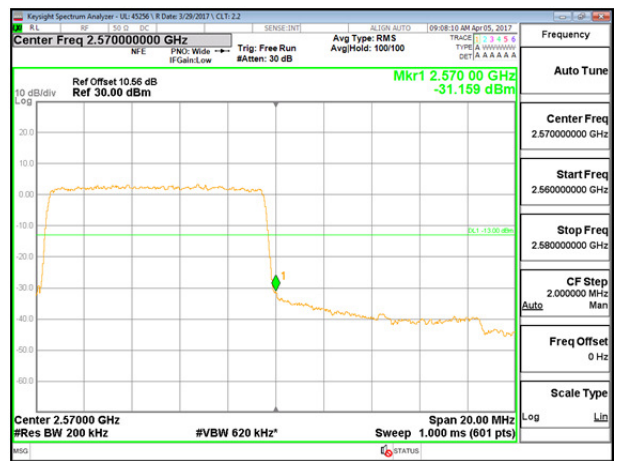

LTE B7 5MHz 16QAM Low Channel FRB

LTE B7 5MHz 16QAM High Channel FRB

LTE B7 10MHz QPSK Low Channel 1RB

LTE B7 10MHz QPSK High Channel 1RB

LTE B7 10MHz QPSK Low Channel FRB

LTE B7 10MHz QPSK High Channel FRB

LTE B7 10MHz 16QAM Low Channel 1RB

LTE B7 10MHz 16QAM High Channel 1RB

LTE B7 10MHz 16QAM Low Channel FRB

LTE B7 10MHz 16QAM High Channel FRB

LTE B7 15MHz QPSK Low Channel 1RB

LTE B7 15MHz QPSK High Channel 1RB

LTE B7 15MHz QPSK Low Channel FRB

LTE B7 15MHz QPSK High Channel FRB

LTE B7 15MHz 16QAM Low Channel 1RB

LTE B7 15MHz 16QAM High Channel 1RB

LTE B7 15MHz 16QAM Low Channel FRB

LTE B7 15MHz 16QAM High Channel FRB