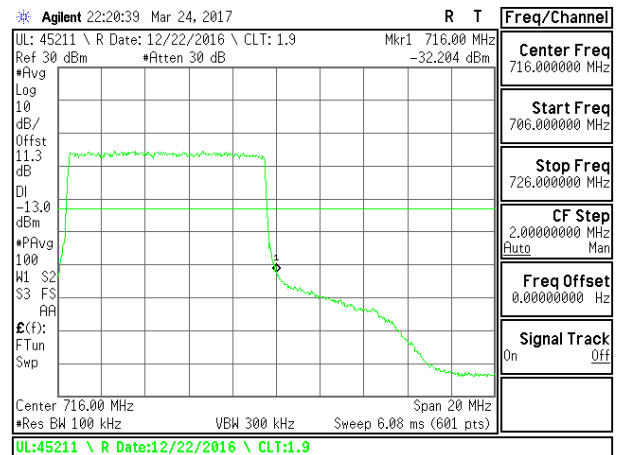

LTE B12 5MHz QPSK Low Channel FRB

LTE B12 5MHz QPSK High Channel FRB

LTE B12 5MHz 16QAM Low Channel 1RB

LTE B12 5MHz 16QAM High Channel 1RB

LTE B12 5MHz 16QAM Low Channel FRB

LTE B12 5MHz 16QAM High Channel FRB

LTE B12 10MHz QPSK Low Channel 1RB

LTE B12 10MHz QPSK High Channel 1RB

LTE B12 10MHz QPSK Low Channel FRB

LTE B12 10MHz QPSK High Channel FRB

LTE B12 10MHz 16QAM Low Channel 1RB

LTE B12 10MHz 16QAM High Channel 1RB