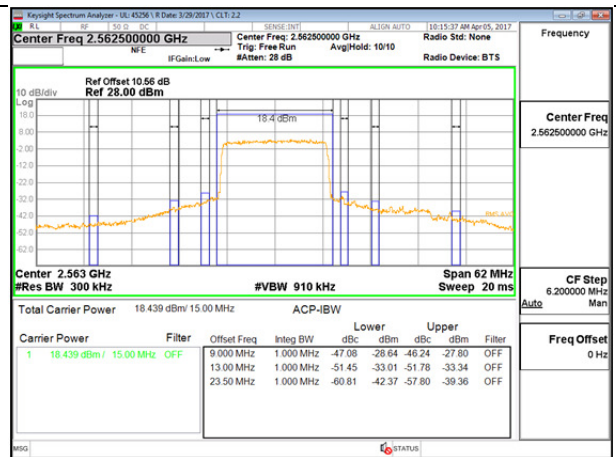

LTE B7 15MHz QPSK High Channel FRB