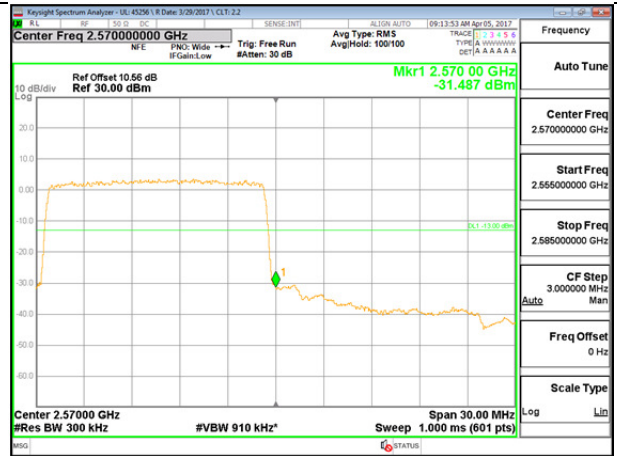

LTE B7 5MHz 16QAM Low Channel FRB

LTE B7 5MHz 16QAM High Channel FRB

LTE B7 10MHz QPSK Low Channel 1RB

LTE B7 10MHz QPSK High Channel 1RB

LTE B7 10MHz QPSK Low Channel FRB

LTE B7 10MHz QPSK High Channel FRB

LTE B7 10MHz 16QAM Low Channel 1RB

LTE B7 10MHz 16QAM High Channel 1RB

LTE B7 10MHz 16QAM Low Channel FRB

LTE B7 10MHz 16QAM High Channel FRB

LTE B7 15MHz QPSK Low Channel 1RB

LTE B7 15MHz QPSK High Channel 1RB

LTE B7 15MHz QPSK Low Channel FRB

LTE B7 15MHz QPSK High Channel FRB

LTE B7 15MHz 16QAM Low Channel 1RB

LTE B7 15MHz 16QAM High Channel 1RB

LTE B7 15MHz 16QAM Low Channel FRB

LTE B7 15MHz 16QAM High Channel FRB

LTE B7 20MHz QPSK Low Channel 1RB

LTE B7 20MHz QPSK High Channel 1RB

LTE B7 20MHz QPSK Low Channel FRB

LTE B7 20MHz QPSK High Channel FRB

LTE B7 20MHz 16QAM Low Channel 1RB

LTE B7 20MHz 16QAM High Channel 1RB