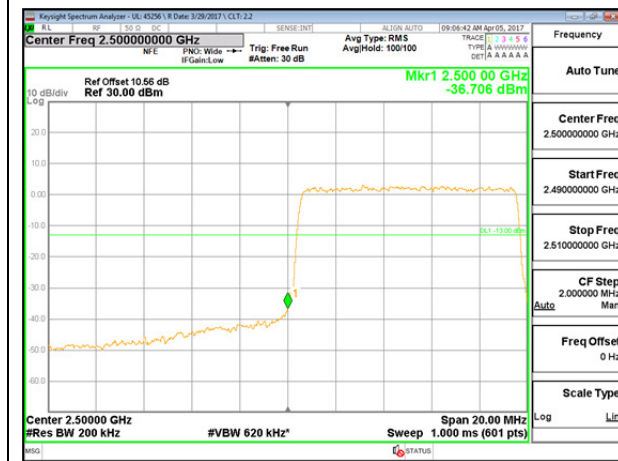

LTE B7 5MHz 16QAM Low Channel FRB

LTE B7 5MHz 16QAM High Channel FRB

LTE B7 10MHz QPSK Low Channel 1RB

LTE B7 10MHz QPSK High Channel 1RB

LTE B7 10MHz QPSK Low Channel FRB

LTE B7 10MHz QPSK High Channel FRB

LTE B7 10MHz 16QAM Low Channel 1RB

LTE B7 10MHz 16QAM High Channel 1RB

LTE B7 10MHz 16QAM Low Channel FRB

LTE B7 10MHz 16QAM High Channel FRB

LTE B7 15MHz QPSK Low Channel 1RB

LTE B7 15MHz QPSK High Channel 1RB

LTE B7 15MHz QPSK Low Channel FRB

LTE B7 15MHz QPSK High Channel FRB

LTE B7 15MHz 16QAM Low Channel 1RB

LTE B7 15MHz 16QAM High Channel 1RB

LTE B7 15MHz 16QAM Low Channel FRB

LTE B7 15MHz 16QAM High Channel FRB