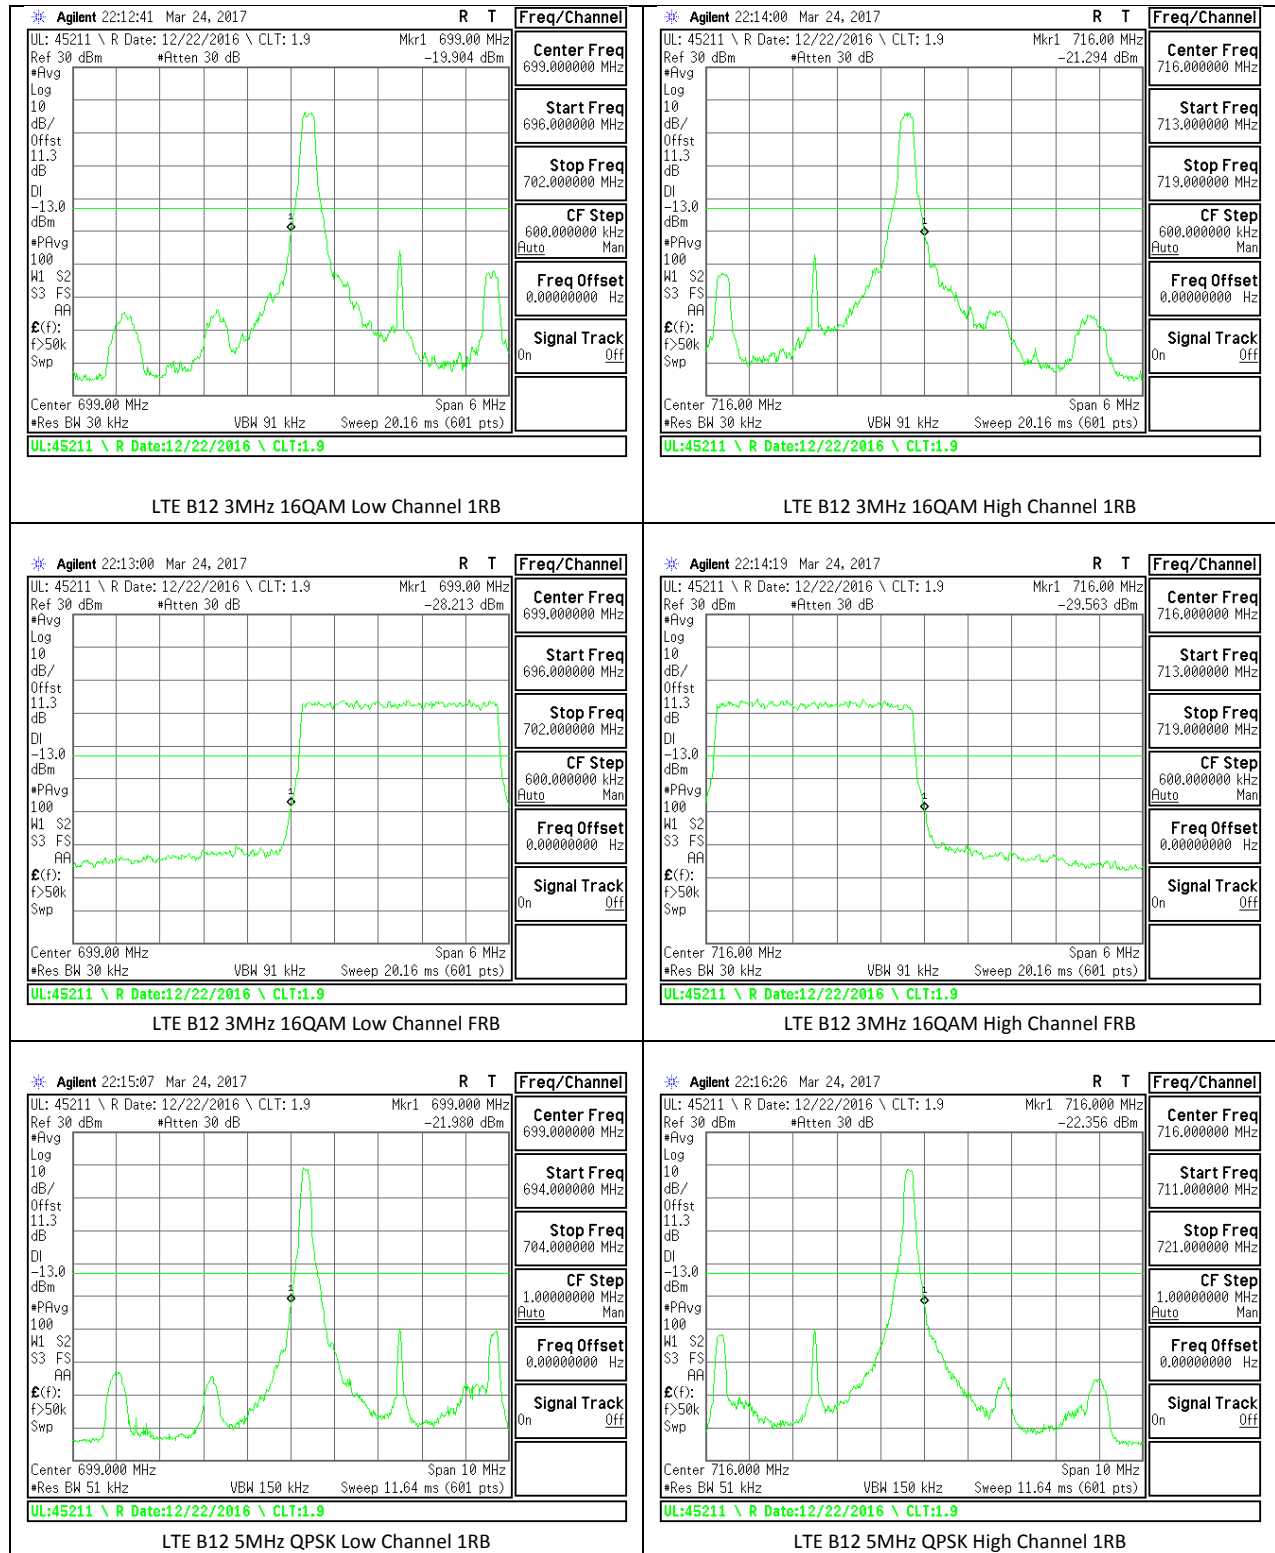

LTE B7 20MHz QPSK Low Channel 1RB

LTE B7 20MHz QPSK High Channel 1RB

LTE B7 20MHz QPSK Low Channel FRB

LTE B7 20MHz QPSK High Channel FRB

LTE B7 20MHz 16QAM Low Channel 1RB

LTE B7 20MHz 16QAM High Channel 1RB

**LTE Band 12**

LTE B12 1.4MHz 16QAM Low Channel FRB

LTE B12 1.4MHz 16QAM High Channel FRB

LTE B12 3MHz QPSK Low Channel 1RB

LTE B12 3MHz QPSK High Channel 1RB

LTE B12 3MHz QPSK Low Channel FRB

LTE B12 3MHz QPSK High Channel FRB

LTE B12 5MHz QPSK Low Channel FRB

LTE B12 5MHz QPSK High Channel FRB

LTE B12 5MHz 16QAM Low Channel 1RB

LTE B12 5MHz 16QAM High Channel 1RB

LTE B12 5MHz 16QAM Low Channel FRB

LTE B12 5MHz 16QAM High Channel FRB