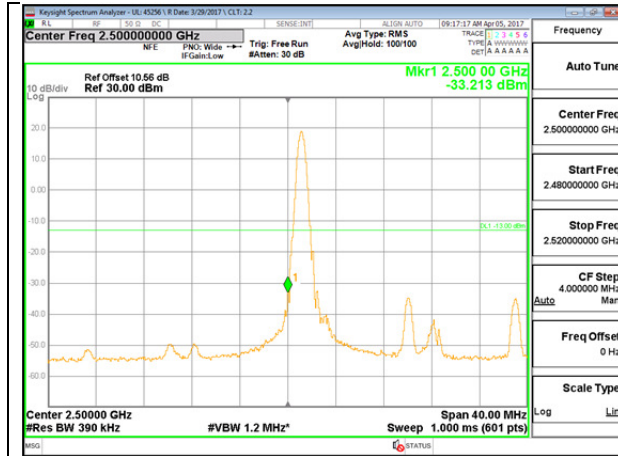

LTE B7 10MHz 16QAM Low Channel 1RB

LTE B7 10MHz 16QAM High Channel 1RB

LTE B7 10MHz 16QAM Low Channel FRB

LTE B7 10MHz 16QAM High Channel FRB

LTE B7 15MHz QPSK Low Channel 1RB

LTE B7 15MHz QPSK High Channel 1RB

LTE B7 15MHz QPSK Low Channel FRB

LTE B7 15MHz QPSK High Channel FRB

LTE B7 15MHz 16QAM Low Channel 1RB

LTE B7 15MHz 16QAM High Channel 1RB

LTE B7 15MHz 16QAM Low Channel FRB

LTE B7 15MHz 16QAM High Channel FRB

LTE B7 20MHz QPSK Low Channel 1RB

LTE B7 20MHz QPSK High Channel 1RB

LTE B7 20MHz QPSK Low Channel FRB

LTE B7 20MHz QPSK High Channel FRB

LTE B7 20MHz 16QAM Low Channel 1RB

LTE B7 20MHz 16QAM High Channel 1RB