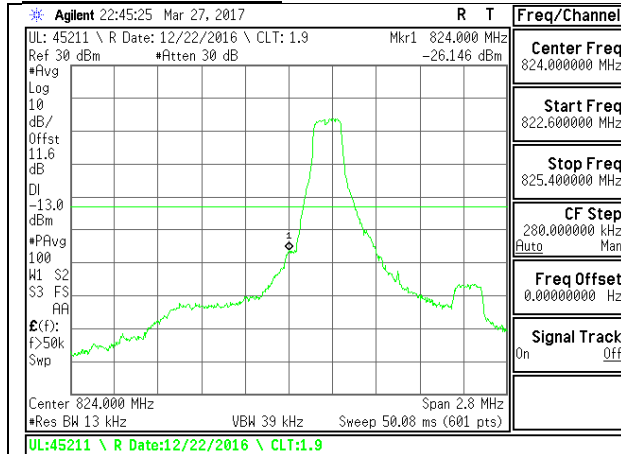

**LTE Band 13**

LTE B13 5MHz 16QAM Low Channel FRB

LTE B13 5MHz 16QAM High Channel FRB

LTE B13 10MHz QPSK Low Channel 1RB

LTE B13 10MHz QPSK High Channel 1RB

LTE B13 10MHz QPSK Low Channel FRB

LTE B13 10MHz QPSK High Channel FRB

**LTE Band 17**

LTE B17 5MHz 16QAM Low Channel FRB

LTE B17 5MHz 16QAM High Channel FRB

LTE B17 10MHz QPSK Low Channel 1RB

LTE B17 10MHz QPSK High Channel 1RB

LTE B17 10MHz QPSK Low Channel FRB

LTE B17 10MHz QPSK High Channel FRB

**LTE Band 26-Part 22**

LTE B26 1.4MHz QPSK Low Channel 1RB

LTE B26 1.4MHz QPSK High Channel 1RB

LTE B26 1.4MHz QPSK Low Channel FRB

LTE B26 1.4MHz QPSK High Channel FRB

LTE B26 1.4MHz 16QAM Low Channel 1RB