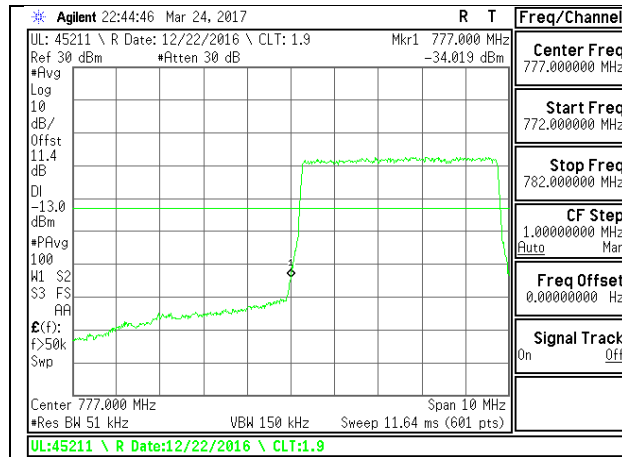

LTE B12 5MHz QPSK Low Channel FRB

LTE B12 5MHz QPSK High Channel FRB

LTE B12 5MHz 16QAM Low Channel 1RB

LTE B12 5MHz 16QAM High Channel 1RB

LTE B12 5MHz 16QAM Low Channel FRB

LTE B12 5MHz 16QAM High Channel FRB

LTE B12 10MHz QPSK Low Channel 1RB

LTE B12 10MHz QPSK High Channel 1RB

LTE B12 10MHz QPSK Low Channel FRB

LTE B12 10MHz QPSK High Channel FRB

LTE B12 10MHz 16QAM Low Channel 1RB

LTE B12 10MHz 16QAM High Channel 1RB

**LTE Band 13**

LTE B13 5MHz 16QAM Low Channel FRB

LTE B13 5MHz 16QAM High Channel FRB

LTE B13 10MHz QPSK Low Channel 1RB

LTE B13 10MHz QPSK High Channel 1RB

LTE B13 10MHz QPSK Low Channel FRB

LTE B13 10MHz QPSK High Channel FRB