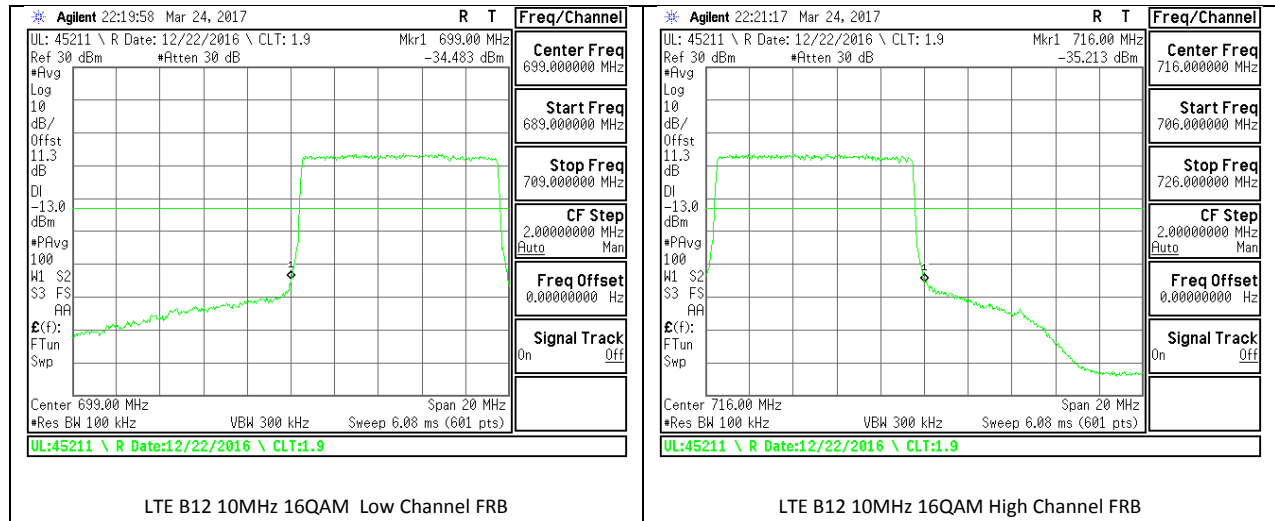

LTE B12 5MHz QPSK Low Channel FRB

LTE B12 5MHz QPSK High Channel FRB

LTE B12 5MHz 16QAM Low Channel 1RB

LTE B12 5MHz 16QAM High Channel 1RB

LTE B12 5MHz 16QAM Low Channel FRB

LTE B12 5MHz 16QAM High Channel FRB

LTE B12 10MHz QPSK Low Channel 1RB

LTE B12 10MHz QPSK High Channel 1RB

LTE B12 10MHz QPSK Low Channel FRB

LTE B12 10MHz QPSK High Channel FRB

LTE B12 10MHz 16QAM Low Channel 1RB

LTE B12 10MHz 16QAM High Channel 1RB

**LTE Band 13**

LTE B13 5MHz 16QAM Low Channel FRB

LTE B13 5MHz 16QAM High Channel FRB

LTE B13 10MHz QPSK Low Channel 1RB

LTE B13 10MHz QPSK High Channel 1RB

LTE B13 10MHz QPSK Low Channel FRB

LTE B13 10MHz QPSK High Channel FRB