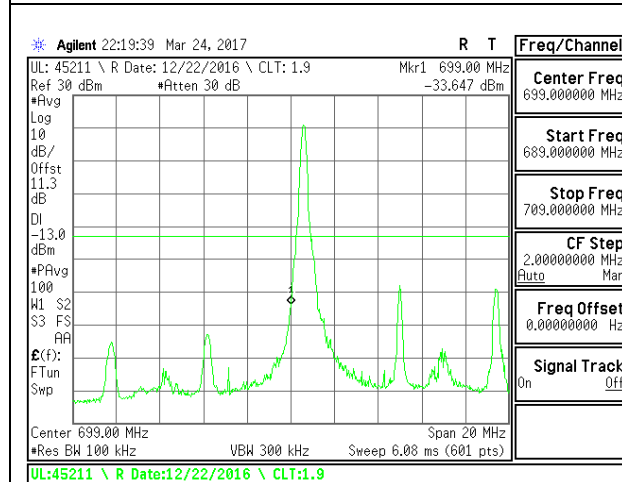

LTE B12 10MHz QPSK Low Channel 1RB

LTE B12 10MHz QPSK High Channel 1RB

LTE B12 10MHz QPSK Low Channel FRB

LTE B12 10MHz QPSK High Channel FRB

LTE B12 10MHz 16QAM Low Channel 1RB

LTE B12 10MHz 16QAM High Channel 1RB

**LTE Band 13**

LTE B13 5MHz 16QAM Low Channel FRB

LTE B13 5MHz 16QAM High Channel FRB

LTE B13 10MHz QPSK Low Channel 1RB

LTE B13 10MHz QPSK High Channel 1RB

LTE B13 10MHz QPSK Low Channel FRB

LTE B13 10MHz QPSK High Channel FRB