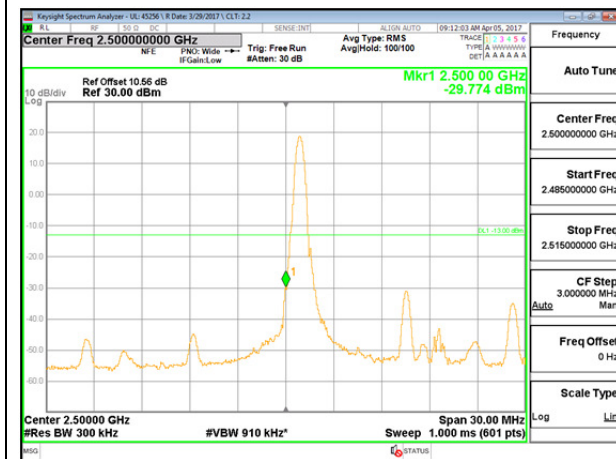

LTE B7 5MHz 16QAM Low Channel FRB

LTE B7 5MHz 16QAM High Channel FRB

LTE B7 10MHz QPSK Low Channel 1RB

LTE B7 10MHz QPSK High Channel 1RB

LTE B7 10MHz QPSK Low Channel FRB

LTE B7 10MHz QPSK High Channel FRB

LTE B7 10MHz 16QAM Low Channel 1RB

LTE B7 10MHz 16QAM High Channel 1RB

LTE B7 10MHz 16QAM Low Channel FRB

LTE B7 10MHz 16QAM High Channel FRB

LTE B7 15MHz QPSK Low Channel 1RB

LTE B7 15MHz QPSK High Channel 1RB

LTE B7 15MHz QPSK Low Channel FRB

LTE B7 15MHz QPSK High Channel FRB

LTE B7 15MHz 16QAM Low Channel 1RB

LTE B7 15MHz 16QAM High Channel 1RB

LTE B7 15MHz 16QAM Low Channel FRB

LTE B7 15MHz 16QAM High Channel FRB

LTE B7 20MHz QPSK Low Channel 1RB

LTE B7 20MHz QPSK High Channel 1RB

LTE B7 20MHz QPSK Low Channel FRB

LTE B7 20MHz QPSK High Channel FRB

LTE B7 20MHz 16QAM Low Channel 1RB

LTE B7 20MHz 16QAM High Channel 1RB