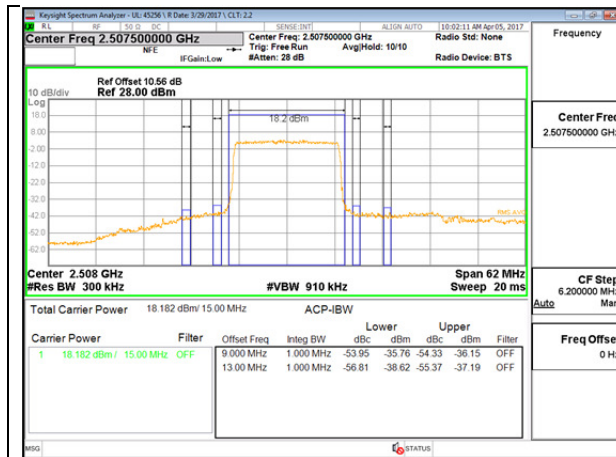

LTE B7 5MHz 16QAM High Channel 1RB

LTE B7 5MHz 16QAM Low Channel FRB

LTE B7 5MHz 16QAM High Channel FRB

LTE B7 10MHz QPSK Low Channel 1RB

LTE B7 10MHz QPSK High Channel 1RB

LTE B7 10MHz QPSK Low Channel FRB

LTE B7 10MHz QPSK High Channel FRB

LTE B7 10MHz 16QAM Low Channel 1RB

LTE B7 10MHz 16QAM High Channel 1RB

LTE B7 10MHz 16QAM Low Channel FRB

LTE B7 10MHz 16QAM High Channel FRB

LTE B7 15MHz QPSK Low Channel 1RB

LTE B7 15MHz QPSK High Channel 1RB

LTE B7 15MHz QPSK Low Channel FRB

LTE B7 15MHz QPSK High Channel FRB

LTE B7 15MHz 16QAM Low Channel 1RB

LTE B7 15MHz 16QAM High Channel 1RB

LTE B7 15MHz 16QAM Low Channel FRB