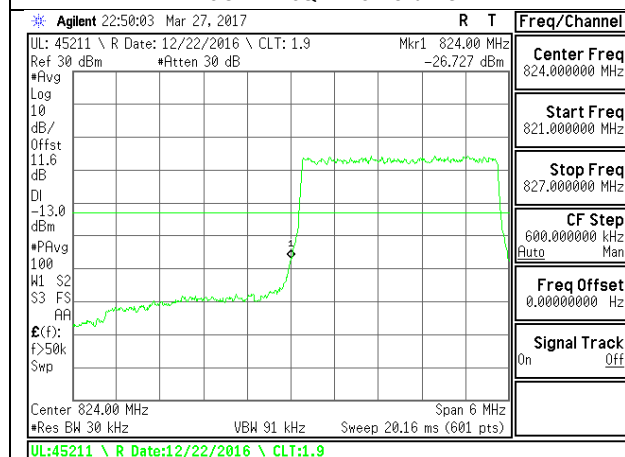

**LTE Band 26-Part 22**

LTE B26 1.4MHz QPSK Low Channel 1RB

LTE B26 1.4MHz QPSK High Channel 1RB

LTE B26 1.4MHz QPSK Low Channel FRB

LTE B26 1.4MHz QPSK High Channel FRB

LTE B26 1.4MHz 16QAM Low Channel 1RB

LTE B26 1.4MHz 16QAM High Channel 1RB

LTE B26 1.4MHz 16QAM Low Channel FRB

LTE B26 1.4MHz 16QAM High Channel FRB

LTE B26 3MHz QPSK Low Channel 1RB

LTE B26 3MHz QPSK High Channel 1RB

LTE B26 3MHz QPSK Low Channel FRB

LTE B26 3MHz QPSK High Channel FRB

LTE B26 3MHz 16QAM Low Channel 1RB

LTE B26 3MHz 16QAM High Channel 1RB

LTE B26 3MHz 16QAM Low Channel FRB

LTE B26 3MHz 16QAM High Channel FRB

LTE B26 5MHz QPSK Low Channel 1RB