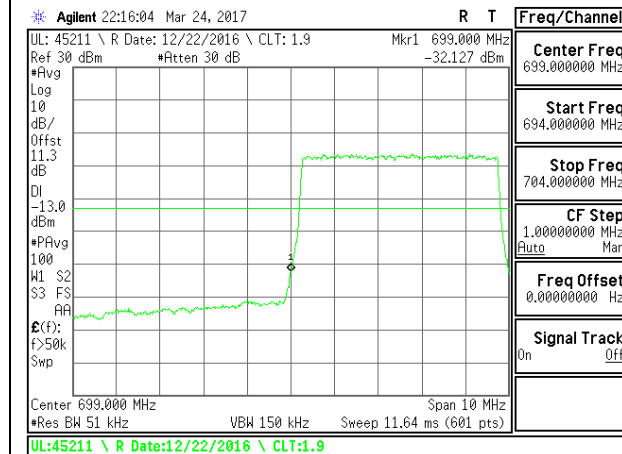

**LTE Band 12**

LTE B12 1.4MHz 16QAM Low Channel FRB

LTE B12 1.4MHz 16QAM High Channel FRB

LTE B12 3MHz QPSK Low Channel 1RB

LTE B12 3MHz QPSK High Channel 1RB

LTE B12 3MHz QPSK Low Channel FRB

LTE B12 3MHz QPSK High Channel FRB

LTE B12 5MHz QPSK Low Channel FRB

LTE B12 5MHz QPSK High Channel FRB

LTE B12 5MHz 16QAM Low Channel 1RB

LTE B12 5MHz 16QAM High Channel 1RB

LTE B12 5MHz 16QAM Low Channel FRB

LTE B12 5MHz 16QAM High Channel FRB

LTE B12 10MHz QPSK Low Channel 1RB

LTE B12 10MHz QPSK High Channel 1RB

LTE B12 10MHz QPSK Low Channel FRB

LTE B12 10MHz QPSK High Channel FRB

LTE B12 10MHz 16QAM Low Channel 1RB

LTE B12 10MHz 16QAM High Channel 1RB

**LTE Band 13**

LTE B13 5MHz 16QAM Low Channel FRB

LTE B13 5MHz 16QAM High Channel FRB

LTE B13 10MHz QPSK Low Channel 1RB

LTE B13 10MHz QPSK High Channel 1RB

LTE B13 10MHz QPSK Low Channel FRB

LTE B13 10MHz QPSK High Channel FRB