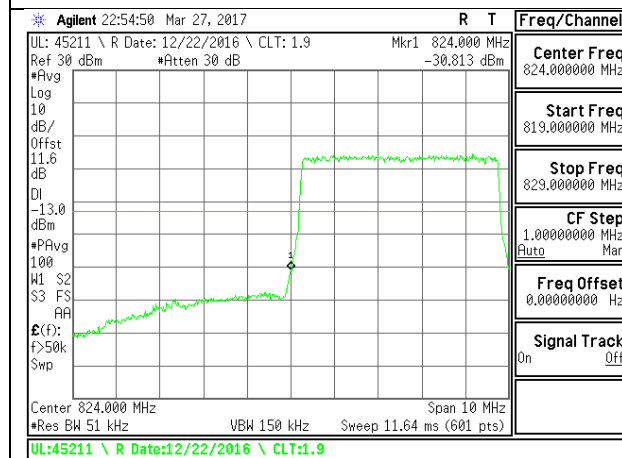

LTE B26 3MHz QPSK High Channel FRB

LTE B26 3MHz 16QAM Low Channel 1RB

LTE B26 3MHz 16QAM High Channel 1RB

LTE B26 3MHz 16QAM Low Channel FRB

LTE B26 3MHz 16QAM High Channel FRB

LTE B26 5MHz QPSK Low Channel 1RB

LTE B26 5MHz QPSK High Channel 1RB

LTE B26 5MHz QPSK Low Channel FRB

LTE B26 5MHz QPSK High Channel FRB

LTE B26 5MHz 16QAM Low Channel 1RB

LTE B26 5MHz 16QAM High Channel 1RB

LTE B26 5MHz 16QAM Low Channel FRB

LTE B26 5MHz 16QAM High Channel FRB