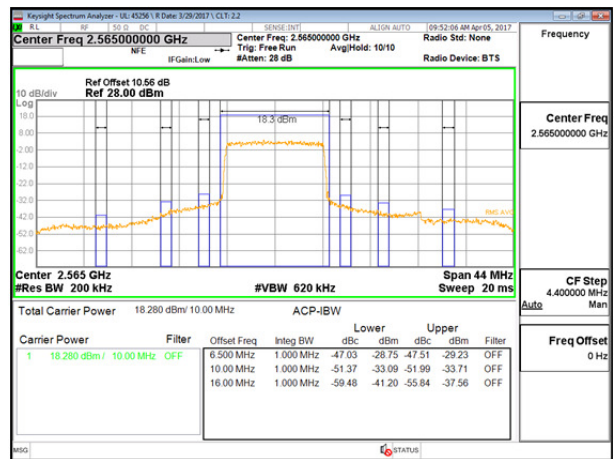

LTE B7 5MHz 16QAM High Channel 1RB

LTE B7 5MHz 16QAM Low Channel FRB

LTE B7 5MHz 16QAM High Channel FRB

LTE B7 10MHz QPSK Low Channel 1RB

LTE B7 10MHz QPSK High Channel 1RB

LTE B7 10MHz QPSK Low Channel FRB