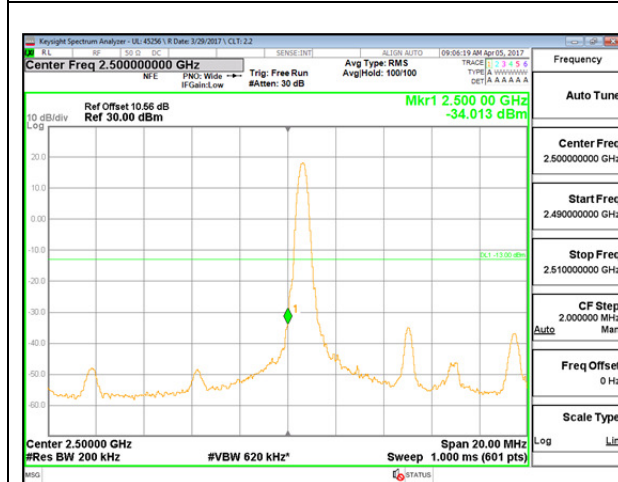

LTE B7 5MHz 16QAM Low Channel FRB

LTE B7 5MHz 16QAM High Channel FRB

LTE B7 10MHz QPSK Low Channel 1RB

LTE B7 10MHz QPSK High Channel 1RB

LTE B7 10MHz QPSK Low Channel FRB

LTE B7 10MHz QPSK High Channel FRB

LTE B7 10MHz 16QAM Low Channel 1RB

LTE B7 10MHz 16QAM High Channel 1RB

LTE B7 10MHz 16QAM Low Channel FRB

LTE B7 10MHz 16QAM High Channel FRB

LTE B7 15MHz QPSK Low Channel 1RB

LTE B7 15MHz QPSK High Channel 1RB