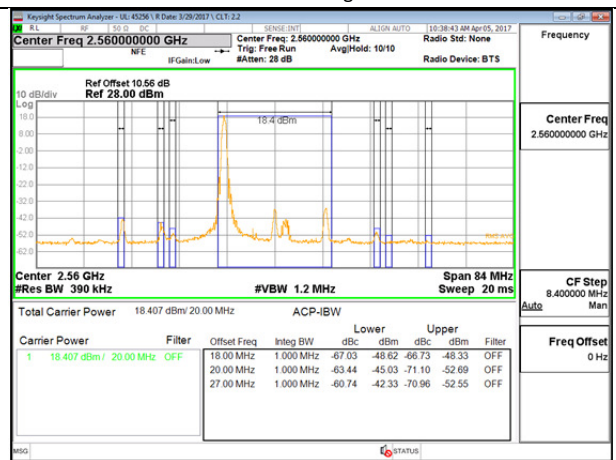

LTE B7 15MHz 16QAM High Channel FRB

LTE B7 20MHz QPSK Low Channel 1RB

LTE B7 20MHz QPSK High Channel 1RB

LTE B7 20MHz QPSK Low Channel FRB

LTE B7 20MHz QPSK High Channel FRB

LTE B7 20MHz 16QAM Low Channel 1RB

LTE B7 20MHz 16QAM High Channel 1RB

LTE B7 20MHz 16QAM Low Channel FRB

LTE B7 20MHz 16QAM High Channel FRB