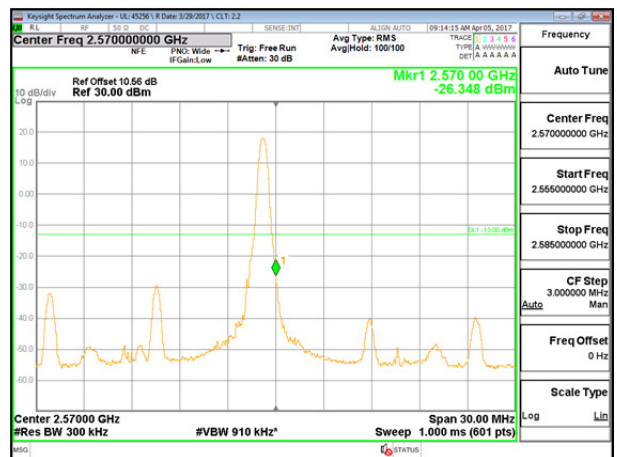

LTE B7 10MHz 16QAM Low Channel 1RB

LTE B7 10MHz 16QAM High Channel 1RB

LTE B7 10MHz 16QAM Low Channel FRB

LTE B7 10MHz 16QAM High Channel FRB

LTE B7 15MHz QPSK Low Channel 1RB

LTE B7 15MHz QPSK High Channel 1RB

LTE B7 15MHz QPSK Low Channel FRB

LTE B7 15MHz QPSK High Channel FRB

LTE B7 15MHz 16QAM Low Channel 1RB

LTE B7 15MHz 16QAM High Channel 1RB

LTE B7 15MHz 16QAM Low Channel FRB

LTE B7 15MHz 16QAM High Channel FRB