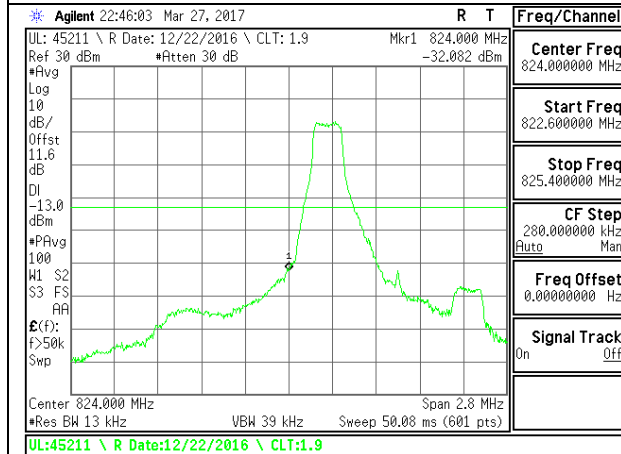

**LTE Band 17**

LTE B17 5MHz 16QAM Low Channel FRB

LTE B17 5MHz 16QAM High Channel FRB

LTE B17 10MHz QPSK Low Channel 1RB

LTE B17 10MHz QPSK High Channel 1RB

LTE B17 10MHz QPSK Low Channel FRB

LTE B17 10MHz QPSK High Channel FRB

**LTE Band 26-Part 22**

LTE B26 1.4MHz QPSK Low Channel 1RB

LTE B26 1.4MHz QPSK High Channel 1RB

LTE B26 1.4MHz QPSK Low Channel FRB

LTE B26 1.4MHz QPSK High Channel FRB

LTE B26 1.4MHz 16QAM Low Channel 1RB

LTE B26 1.4MHz 16QAM High Channel 1RB

LTE B26 1.4MHz 16QAM Low Channel FRB

LTE B26 1.4MHz 16QAM High Channel FRB

LTE B26 3MHz QPSK Low Channel 1RB

LTE B26 3MHz QPSK High Channel 1RB

LTE B26 3MHz QPSK Low Channel FRB