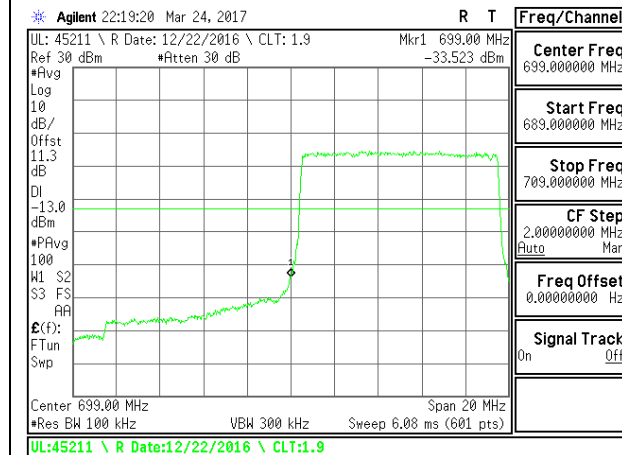

**LTE Band 12**

LTE B12 1.4MHz 16QAM Low Channel FRB

LTE B12 1.4MHz 16QAM High Channel FRB

LTE B12 3MHz QPSK Low Channel 1RB

LTE B12 3MHz QPSK High Channel 1RB

LTE B12 3MHz QPSK Low Channel FRB

LTE B12 3MHz QPSK High Channel FRB

LTE B12 5MHz QPSK Low Channel FRB

LTE B12 5MHz QPSK High Channel FRB

LTE B12 5MHz 16QAM Low Channel 1RB

LTE B12 5MHz 16QAM High Channel 1RB

LTE B12 5MHz 16QAM Low Channel FRB

LTE B12 5MHz 16QAM High Channel FRB

LTE B12 10MHz QPSK Low Channel 1RB

LTE B12 10MHz QPSK High Channel 1RB

LTE B12 10MHz QPSK Low Channel FRB

LTE B12 10MHz QPSK High Channel FRB

LTE B12 10MHz 16QAM Low Channel 1RB

LTE B12 10MHz 16QAM High Channel 1RB

**LTE Band 13**

LTE B13 5MHz 16QAM Low Channel FRB

LTE B13 5MHz 16QAM High Channel FRB

LTE B13 10MHz QPSK Low Channel 1RB

LTE B13 10MHz QPSK High Channel 1RB

LTE B13 10MHz QPSK Low Channel FRB

LTE B13 10MHz QPSK High Channel FRB