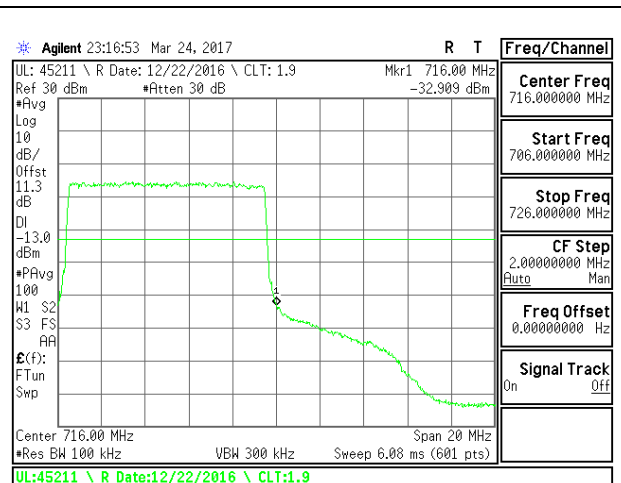

**LTE Band 13**

LTE B13 5MHz 16QAM Low Channel FRB

LTE B13 5MHz 16QAM High Channel FRB

LTE B13 10MHz QPSK Low Channel 1RB

LTE B13 10MHz QPSK High Channel 1RB

LTE B13 10MHz QPSK Low Channel FRB

LTE B13 10MHz QPSK High Channel FRB

**LTE Band 17**

LTE B17 5MHz 16QAM Low Channel FRB

LTE B17 5MHz 16QAM High Channel FRB

LTE B17 10MHz QPSK Low Channel 1RB

LTE B17 10MHz QPSK High Channel 1RB

LTE B17 10MHz QPSK Low Channel FRB

LTE B17 10MHz QPSK High Channel FRB

**LTE Band 26-Part 22**

LTE B26 1.4MHz QPSK Low Channel 1RB

LTE B26 1.4MHz QPSK High Channel 1RB

LTE B26 1.4MHz QPSK Low Channel FRB

LTE B26 1.4MHz QPSK High Channel FRB

LTE B26 1.4MHz 16QAM Low Channel 1RB