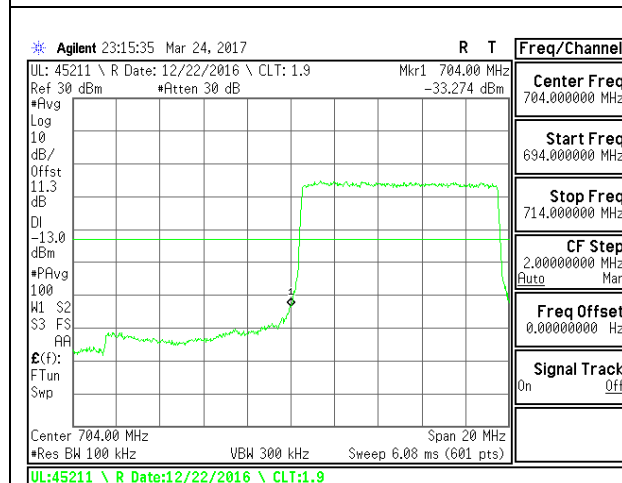

**LTE Band 13**

LTE B13 5MHz 16QAM Low Channel FRB

LTE B13 5MHz 16QAM High Channel FRB

LTE B13 10MHz QPSK Low Channel 1RB

LTE B13 10MHz QPSK High Channel 1RB

LTE B13 10MHz QPSK Low Channel FRB

LTE B13 10MHz QPSK High Channel FRB

**LTE Band 17**

LTE B17 5MHz 16QAM Low Channel FRB

LTE B17 5MHz 16QAM High Channel FRB

LTE B17 10MHz QPSK Low Channel 1RB

LTE B17 10MHz QPSK High Channel 1RB

LTE B17 10MHz QPSK Low Channel FRB

LTE B17 10MHz QPSK High Channel FRB

**LTE Band 26-Part 22**

LTE B26 1.4MHz QPSK Low Channel 1RB

LTE B26 1.4MHz QPSK High Channel 1RB

LTE B26 1.4MHz QPSK Low Channel FRB

LTE B26 1.4MHz QPSK High Channel FRB

LTE B26 1.4MHz 16QAM Low Channel 1RB