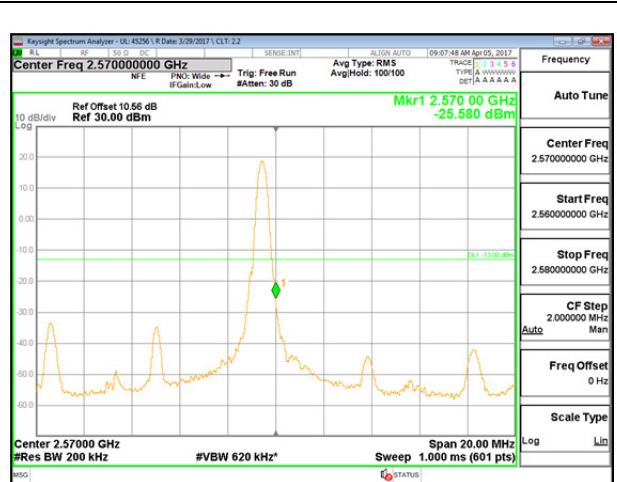

LTE B7 5MHz 16QAM Low Channel FRB

LTE B7 5MHz 16QAM High Channel FRB

LTE B7 10MHz QPSK Low Channel 1RB

LTE B7 10MHz QPSK High Channel 1RB

LTE B7 10MHz QPSK Low Channel FRB

LTE B7 10MHz QPSK High Channel FRB

LTE B7 10MHz 16QAM Low Channel 1RB

LTE B7 10MHz 16QAM High Channel 1RB

LTE B7 10MHz 16QAM Low Channel FRB

LTE B7 10MHz 16QAM High Channel FRB

LTE B7 15MHz QPSK Low Channel 1RB

LTE B7 15MHz QPSK High Channel 1RB