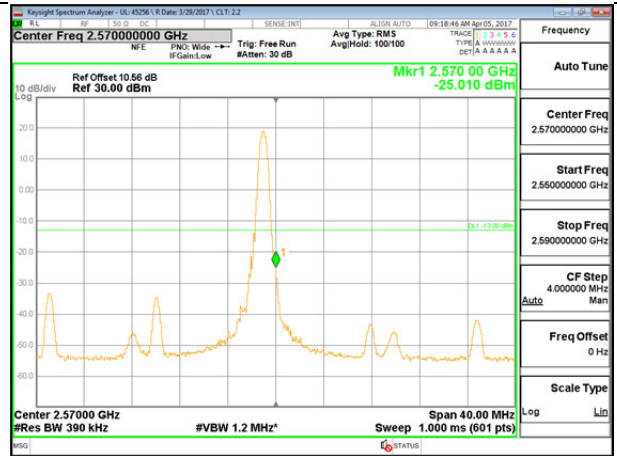

LTE B7 10MHz 16QAM Low Channel 1RB

LTE B7 10MHz 16QAM High Channel 1RB

LTE B7 10MHz 16QAM Low Channel FRB

LTE B7 10MHz 16QAM High Channel FRB

LTE B7 15MHz QPSK Low Channel 1RB

LTE B7 15MHz QPSK High Channel 1RB

LTE B7 15MHz QPSK Low Channel FRB

LTE B7 15MHz QPSK High Channel FRB

LTE B7 15MHz 16QAM Low Channel 1RB

LTE B7 15MHz 16QAM High Channel 1RB

LTE B7 15MHz 16QAM Low Channel FRB

LTE B7 15MHz 16QAM High Channel FRB

LTE B7 20MHz QPSK Low Channel 1RB

LTE B7 20MHz QPSK High Channel 1RB

LTE B7 20MHz QPSK Low Channel FRB

LTE B7 20MHz QPSK High Channel FRB

LTE B7 20MHz 16QAM Low Channel 1RB

LTE B7 20MHz 16QAM High Channel 1RB