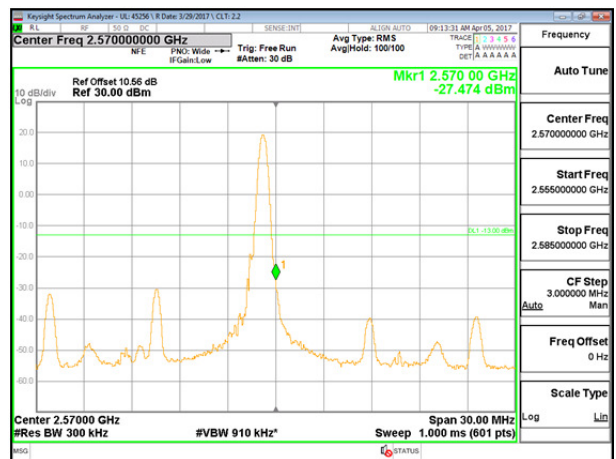

LTE B7 5MHz 16QAM Low Channel FRB

LTE B7 5MHz 16QAM High Channel FRB

LTE B7 10MHz QPSK Low Channel 1RB

LTE B7 10MHz QPSK High Channel 1RB

LTE B7 10MHz QPSK Low Channel FRB

LTE B7 10MHz QPSK High Channel FRB

LTE B7 10MHz 16QAM Low Channel 1RB

LTE B7 10MHz 16QAM High Channel 1RB

LTE B7 10MHz 16QAM Low Channel FRB

LTE B7 10MHz 16QAM High Channel FRB

LTE B7 15MHz QPSK Low Channel 1RB

LTE B7 15MHz QPSK High Channel 1RB

LTE B7 15MHz QPSK Low Channel FRB

LTE B7 15MHz QPSK High Channel FRB

LTE B7 15MHz 16QAM Low Channel 1RB

LTE B7 15MHz 16QAM High Channel 1RB

LTE B7 15MHz 16QAM Low Channel FRB

LTE B7 15MHz 16QAM High Channel FRB