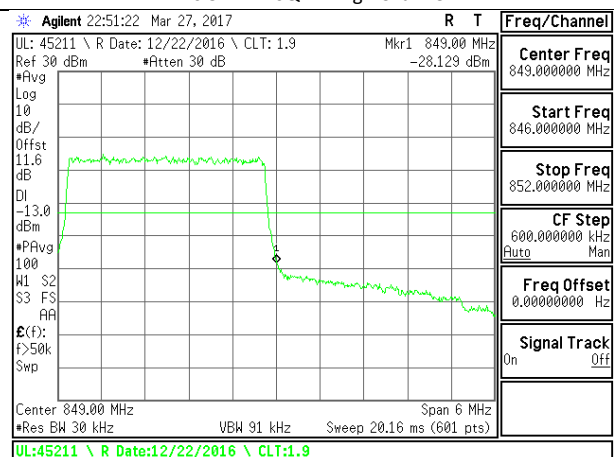

LTE B26 1.4MHz 16QAM High Channel 1RB

LTE B26 1.4MHz 16QAM Low Channel FRB

LTE B26 1.4MHz 16QAM High Channel FRB

LTE B26 3MHz QPSK Low Channel 1RB

LTE B26 3MHz QPSK High Channel 1RB

LTE B26 3MHz QPSK Low Channel FRB

LTE B26 3MHz QPSK High Channel FRB

LTE B26 3MHz 16QAM Low Channel 1RB

LTE B26 3MHz 16QAM High Channel 1RB

LTE B26 3MHz 16QAM Low Channel FRB

LTE B26 3MHz 16QAM High Channel FRB

LTE B26 5MHz QPSK Low Channel 1RB

LTE B26 5MHz QPSK High Channel 1RB

LTE B26 5MHz QPSK Low Channel FRB

LTE B26 5MHz QPSK High Channel FRB

LTE B26 5MHz 16QAM Low Channel 1RB

LTE B26 5MHz 16QAM High Channel 1RB

LTE B26 5MHz 16QAM Low Channel FRB