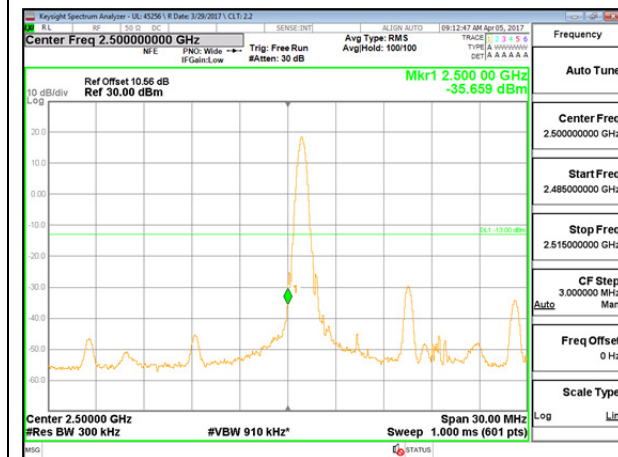

LTE B7 5MHz 16QAM Low Channel FRB

LTE B7 5MHz 16QAM High Channel FRB

LTE B7 10MHz QPSK Low Channel 1RB

LTE B7 10MHz QPSK High Channel 1RB

LTE B7 10MHz QPSK Low Channel FRB

LTE B7 10MHz QPSK High Channel FRB

LTE B7 10MHz 16QAM Low Channel 1RB

LTE B7 10MHz 16QAM High Channel 1RB

LTE B7 10MHz 16QAM Low Channel FRB

LTE B7 10MHz 16QAM High Channel FRB

LTE B7 15MHz QPSK Low Channel 1RB

LTE B7 15MHz QPSK High Channel 1RB

LTE B7 15MHz QPSK Low Channel FRB

LTE B7 15MHz QPSK High Channel FRB

LTE B7 15MHz 16QAM Low Channel 1RB

LTE B7 15MHz 16QAM High Channel 1RB

LTE B7 15MHz 16QAM Low Channel FRB

LTE B7 15MHz 16QAM High Channel FRB

LTE B7 20MHz QPSK Low Channel 1RB

LTE B7 20MHz QPSK High Channel 1RB

LTE B7 20MHz QPSK Low Channel FRB

LTE B7 20MHz QPSK High Channel FRB

LTE B7 20MHz 16QAM Low Channel 1RB

LTE B7 20MHz 16QAM High Channel 1RB