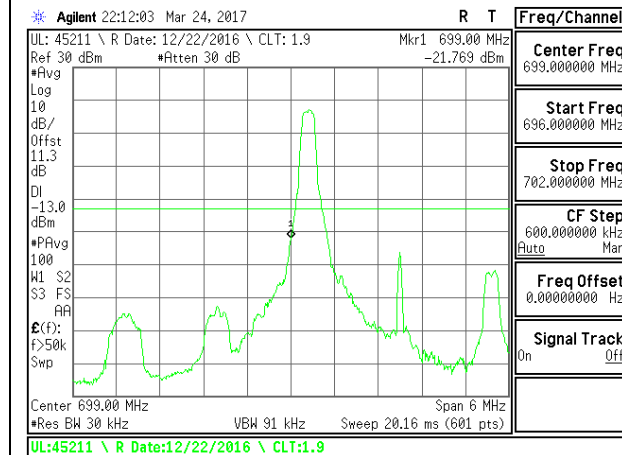

LTE B7 20MHz QPSK Low Channel 1RB

LTE B7 20MHz QPSK High Channel 1RB

LTE B7 20MHz QPSK Low Channel FRB

LTE B7 20MHz QPSK High Channel FRB

LTE B7 20MHz 16QAM Low Channel 1RB

LTE B7 20MHz 16QAM High Channel 1RB

**LTE Band 12**

LTE B12 1.4MHz 16QAM Low Channel FRB

LTE B12 1.4MHz 16QAM High Channel FRB

LTE B12 3MHz QPSK Low Channel 1RB

LTE B12 3MHz QPSK High Channel 1RB

LTE B12 3MHz QPSK Low Channel FRB

LTE B12 3MHz QPSK High Channel FRB

LTE B12 5MHz QPSK Low Channel FRB

LTE B12 5MHz QPSK High Channel FRB

LTE B12 5MHz 16QAM Low Channel 1RB

LTE B12 5MHz 16QAM High Channel 1RB

LTE B12 5MHz 16QAM Low Channel FRB

LTE B12 5MHz 16QAM High Channel FRB