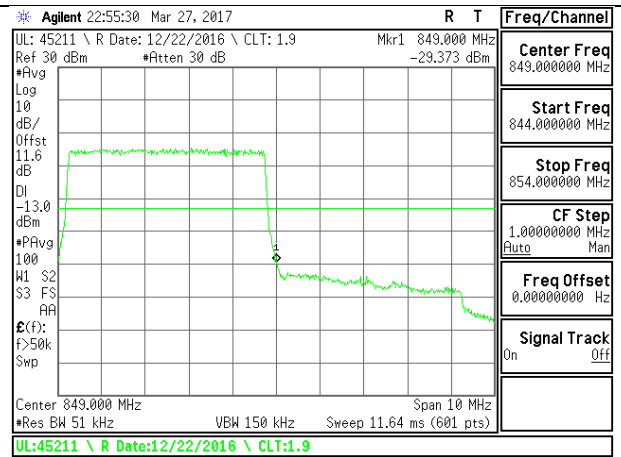

LTE B26 1.4MHz 16QAM High Channel 1RB

LTE B26 1.4MHz 16QAM Low Channel FRB

LTE B26 1.4MHz 16QAM High Channel FRB

LTE B26 3MHz QPSK Low Channel 1RB

LTE B26 3MHz QPSK High Channel 1RB

LTE B26 3MHz QPSK Low Channel FRB

LTE B26 3MHz QPSK High Channel FRB

LTE B26 3MHz 16QAM Low Channel 1RB

LTE B26 3MHz 16QAM High Channel 1RB

LTE B26 3MHz 16QAM Low Channel FRB

LTE B26 3MHz 16QAM High Channel FRB

LTE B26 5MHz QPSK Low Channel 1RB

LTE B26 5MHz QPSK High Channel 1RB

LTE B26 5MHz QPSK Low Channel FRB

LTE B26 5MHz QPSK High Channel FRB

LTE B26 5MHz 16QAM Low Channel 1RB

LTE B26 5MHz 16QAM High Channel 1RB

LTE B26 5MHz 16QAM Low Channel FRB