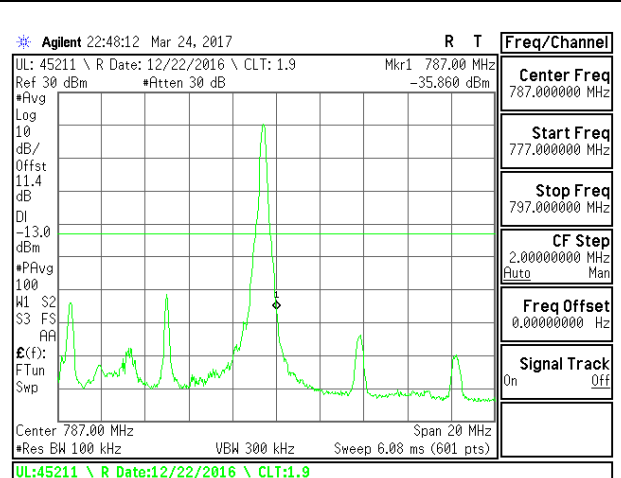

**LTE Band 13**

LTE B13 5MHz 16QAM Low Channel FRB

LTE B13 5MHz 16QAM High Channel FRB

LTE B13 10MHz QPSK Low Channel 1RB

LTE B13 10MHz QPSK High Channel 1RB

LTE B13 10MHz QPSK Low Channel FRB

LTE B13 10MHz QPSK High Channel FRB

**LTE Band 17**

LTE B17 5MHz 16QAM Low Channel FRB

LTE B17 5MHz 16QAM High Channel FRB

LTE B17 10MHz QPSK Low Channel 1RB

LTE B17 10MHz QPSK High Channel 1RB

LTE B17 10MHz QPSK Low Channel FRB

LTE B17 10MHz QPSK High Channel FRB