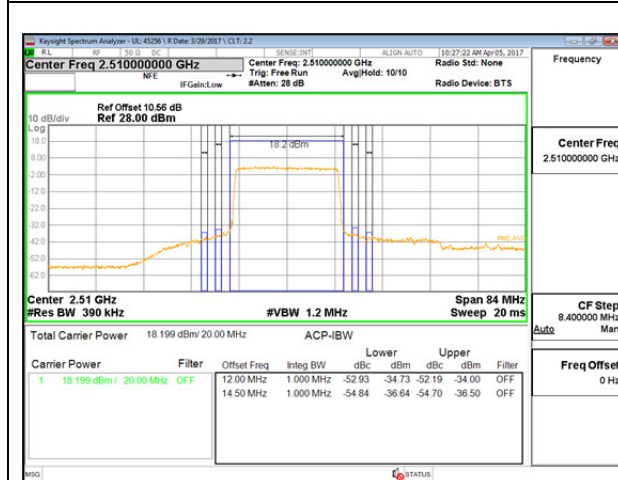

LTE B7 10MHz QPSK High Channel FRB

LTE B7 10MHz 16QAM Low Channel 1RB

LTE B7 10MHz 16QAM High Channel 1RB

LTE B7 10MHz 16QAM Low Channel FRB

LTE B7 10MHz 16QAM High Channel FRB

LTE B7 15MHz QPSK Low Channel 1RB

LTE B7 15MHz QPSK High Channel 1RB

LTE B7 15MHz QPSK Low Channel FRB

LTE B7 15MHz QPSK High Channel FRB

LTE B7 15MHz 16QAM Low Channel 1RB

LTE B7 15MHz 16QAM High Channel 1RB

LTE B7 15MHz 16QAM Low Channel FRB

LTE B7 15MHz 16QAM High Channel FRB

LTE B7 20MHz QPSK Low Channel 1RB

LTE B7 20MHz QPSK High Channel 1RB

LTE B7 20MHz QPSK Low Channel FRB

LTE B7 20MHz QPSK High Channel FRB

LTE B7 20MHz 16QAM Low Channel 1RB