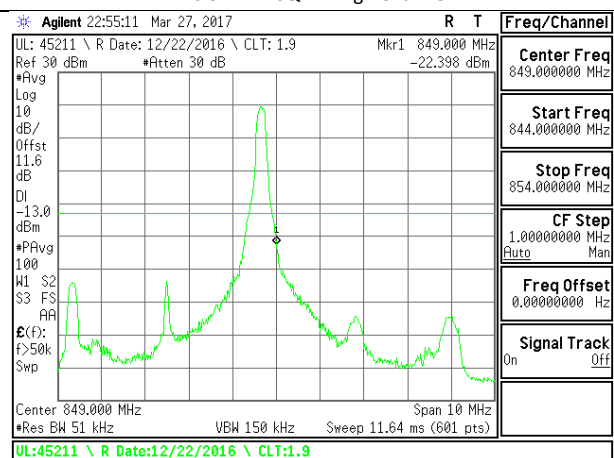

LTE B26 3MHz QPSK High Channel FRB

LTE B26 3MHz 16QAM Low Channel 1RB

LTE B26 3MHz 16QAM High Channel 1RB

LTE B26 3MHz 16QAM Low Channel FRB

LTE B26 3MHz 16QAM High Channel FRB

LTE B26 5MHz QPSK Low Channel 1RB

LTE B26 5MHz QPSK High Channel 1RB

LTE B26 5MHz QPSK Low Channel FRB

LTE B26 5MHz QPSK High Channel FRB

LTE B26 5MHz 16QAM Low Channel 1RB

LTE B26 5MHz 16QAM High Channel 1RB

LTE B26 5MHz 16QAM Low Channel FRB