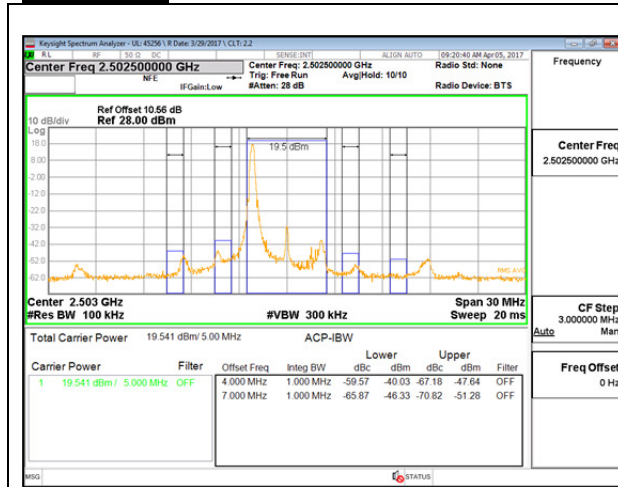

14.2. EMISSION MASK PLOTS LTE Band 7

LTE B7 5MHz QPSK Low Channel 1RB