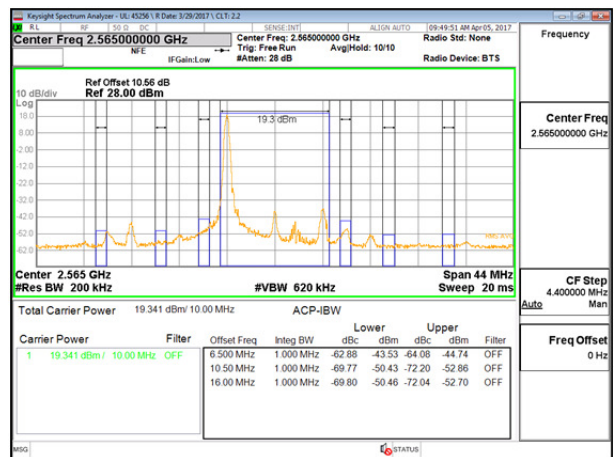

LTE B7 5MHz 16QAM High Channel 1RB

LTE B7 5MHz 16QAM Low Channel FRB

LTE B7 5MHz 16QAM High Channel FRB

LTE B7 10MHz QPSK Low Channel 1RB

LTE B7 10MHz QPSK High Channel 1RB

LTE B7 10MHz QPSK Low Channel FRB