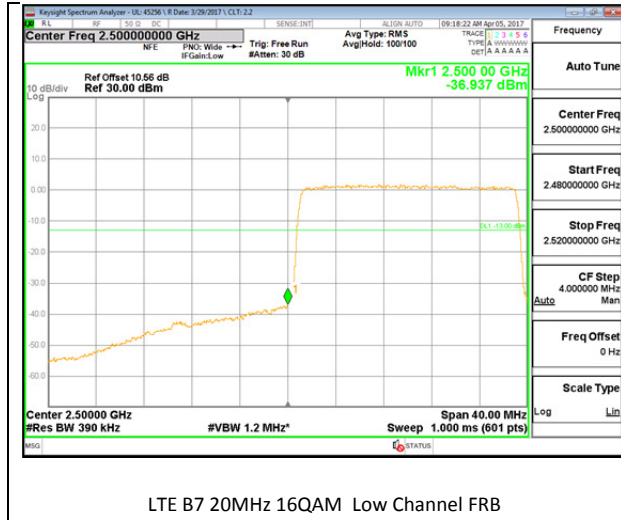

LTE B7 15MHz QPSK Low Channel FRB

LTE B7 15MHz QPSK High Channel FRB

LTE B7 15MHz 16QAM Low Channel 1RB

LTE B7 15MHz 16QAM High Channel 1RB

LTE B7 15MHz 16QAM Low Channel FRB

LTE B7 15MHz 16QAM High Channel FRB

LTE B7 20MHz QPSK Low Channel 1RB

LTE B7 20MHz QPSK High Channel 1RB

LTE B7 20MHz QPSK Low Channel FRB

LTE B7 20MHz QPSK High Channel FRB

LTE B7 20MHz 16QAM Low Channel 1RB

LTE B7 20MHz 16QAM High Channel 1RB

**LTE Band 12**

LTE B12 1.4MHz 16QAM Low Channel FRB

LTE B12 1.4MHz 16QAM High Channel FRB

LTE B12 3MHz QPSK Low Channel 1RB

LTE B12 3MHz QPSK High Channel 1RB

LTE B12 3MHz QPSK Low Channel FRB

LTE B12 3MHz QPSK High Channel FRB

LTE B12 5MHz QPSK Low Channel FRB

LTE B12 5MHz QPSK High Channel FRB

LTE B12 5MHz 16QAM Low Channel 1RB

LTE B12 5MHz 16QAM High Channel 1RB

LTE B12 5MHz 16QAM Low Channel FRB

LTE B12 5MHz 16QAM High Channel FRB