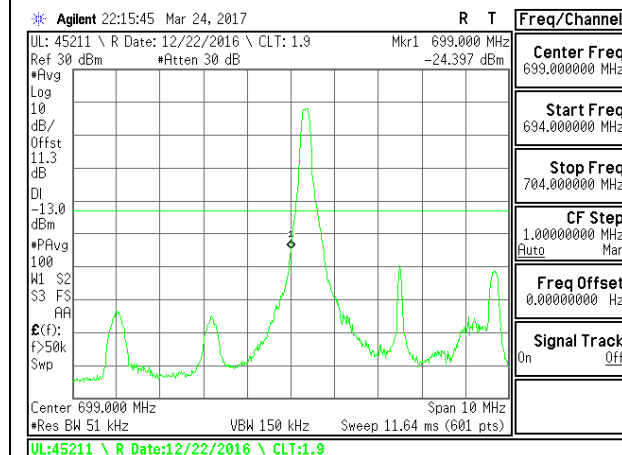

LTE B7 20MHz QPSK Low Channel 1RB

LTE B7 20MHz QPSK High Channel 1RB

LTE B7 20MHz QPSK Low Channel FRB

LTE B7 20MHz QPSK High Channel FRB

LTE B7 20MHz 16QAM Low Channel 1RB

LTE B7 20MHz 16QAM High Channel 1RB

**LTE Band 12**

LTE B12 1.4MHz 16QAM Low Channel FRB

LTE B12 1.4MHz 16QAM High Channel FRB

LTE B12 3MHz QPSK Low Channel 1RB

LTE B12 3MHz QPSK High Channel 1RB

LTE B12 3MHz QPSK Low Channel FRB

LTE B12 3MHz QPSK High Channel FRB

LTE B12 5MHz QPSK Low Channel FRB

LTE B12 5MHz QPSK High Channel FRB

LTE B12 5MHz 16QAM Low Channel 1RB

LTE B12 5MHz 16QAM High Channel 1RB

LTE B12 5MHz 16QAM Low Channel FRB

LTE B12 5MHz 16QAM High Channel FRB