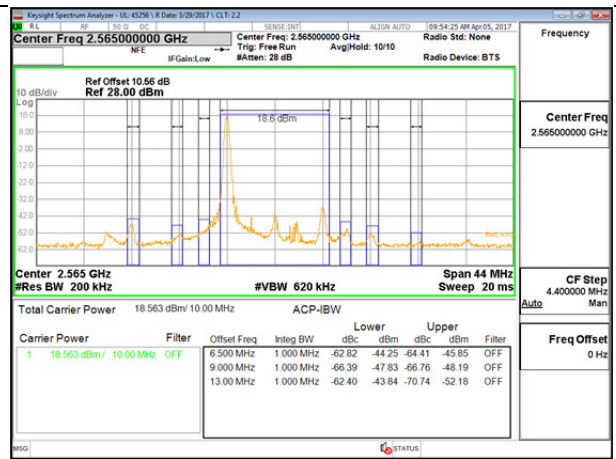

LTE B7 5MHz 16QAM High Channel 1RB

LTE B7 5MHz 16QAM Low Channel FRB

LTE B7 5MHz 16QAM High Channel FRB

LTE B7 10MHz QPSK Low Channel 1RB

LTE B7 10MHz QPSK High Channel 1RB

LTE B7 10MHz QPSK Low Channel FRB

LTE B7 10MHz QPSK High Channel FRB

LTE B7 10MHz 16QAM Low Channel 1RB

LTE B7 10MHz 16QAM High Channel 1RB

LTE B7 10MHz 16QAM Low Channel FRB

LTE B7 10MHz 16QAM High Channel FRB

LTE B7 15MHz QPSK Low Channel 1RB