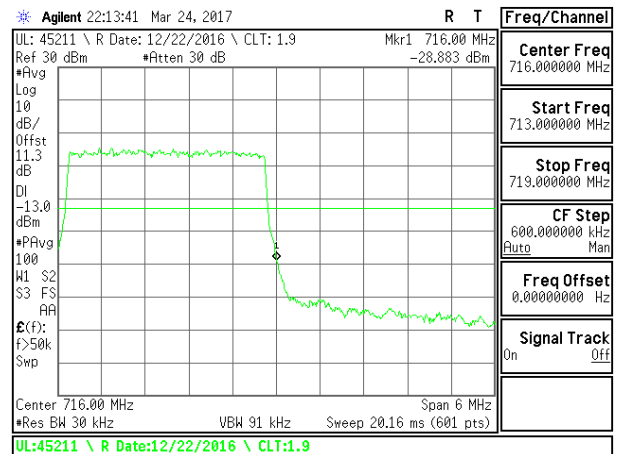

LTE B7 20MHz QPSK Low Channel 1RB

LTE B7 20MHz QPSK High Channel 1RB

LTE B7 20MHz QPSK Low Channel FRB

LTE B7 20MHz QPSK High Channel FRB

LTE B7 20MHz 16QAM Low Channel 1RB

LTE B7 20MHz 16QAM High Channel 1RB

**LTE Band 12**

LTE B12 1.4MHz 16QAM Low Channel FRB

LTE B12 1.4MHz 16QAM High Channel FRB

LTE B12 3MHz QPSK Low Channel 1RB

LTE B12 3MHz QPSK High Channel 1RB

LTE B12 3MHz QPSK Low Channel FRB

LTE B12 3MHz QPSK High Channel FRB

LTE B12 5MHz QPSK Low Channel FRB

LTE B12 5MHz QPSK High Channel FRB

LTE B12 5MHz 16QAM Low Channel 1RB

LTE B12 5MHz 16QAM High Channel 1RB

LTE B12 5MHz 16QAM Low Channel FRB

LTE B12 5MHz 16QAM High Channel FRB