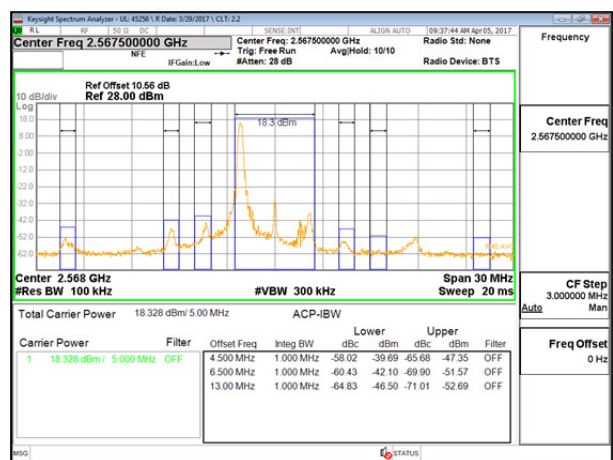

## 14.2. EMISSION MASK PLOTS LTE Band 7

LTE B7 5MHz QPSK Low Channel 1RB

LTE B7 5MHz QPSK High Channel 1RB

LTE B7 5MHz QPSK Low Channel FRB

LTE B7 5MHz QPSK High Channel FRB

LTE B7 5MHz 16QAM Low Channel 1RB

LTE B7 5MHz 16QAM High Channel 1RB

LTE B7 5MHz 16QAM Low Channel FRB

LTE B7 5MHz 16QAM High Channel FRB

LTE B7 10MHz QPSK Low Channel 1RB

LTE B7 10MHz QPSK High Channel 1RB

LTE B7 10MHz QPSK Low Channel FRB