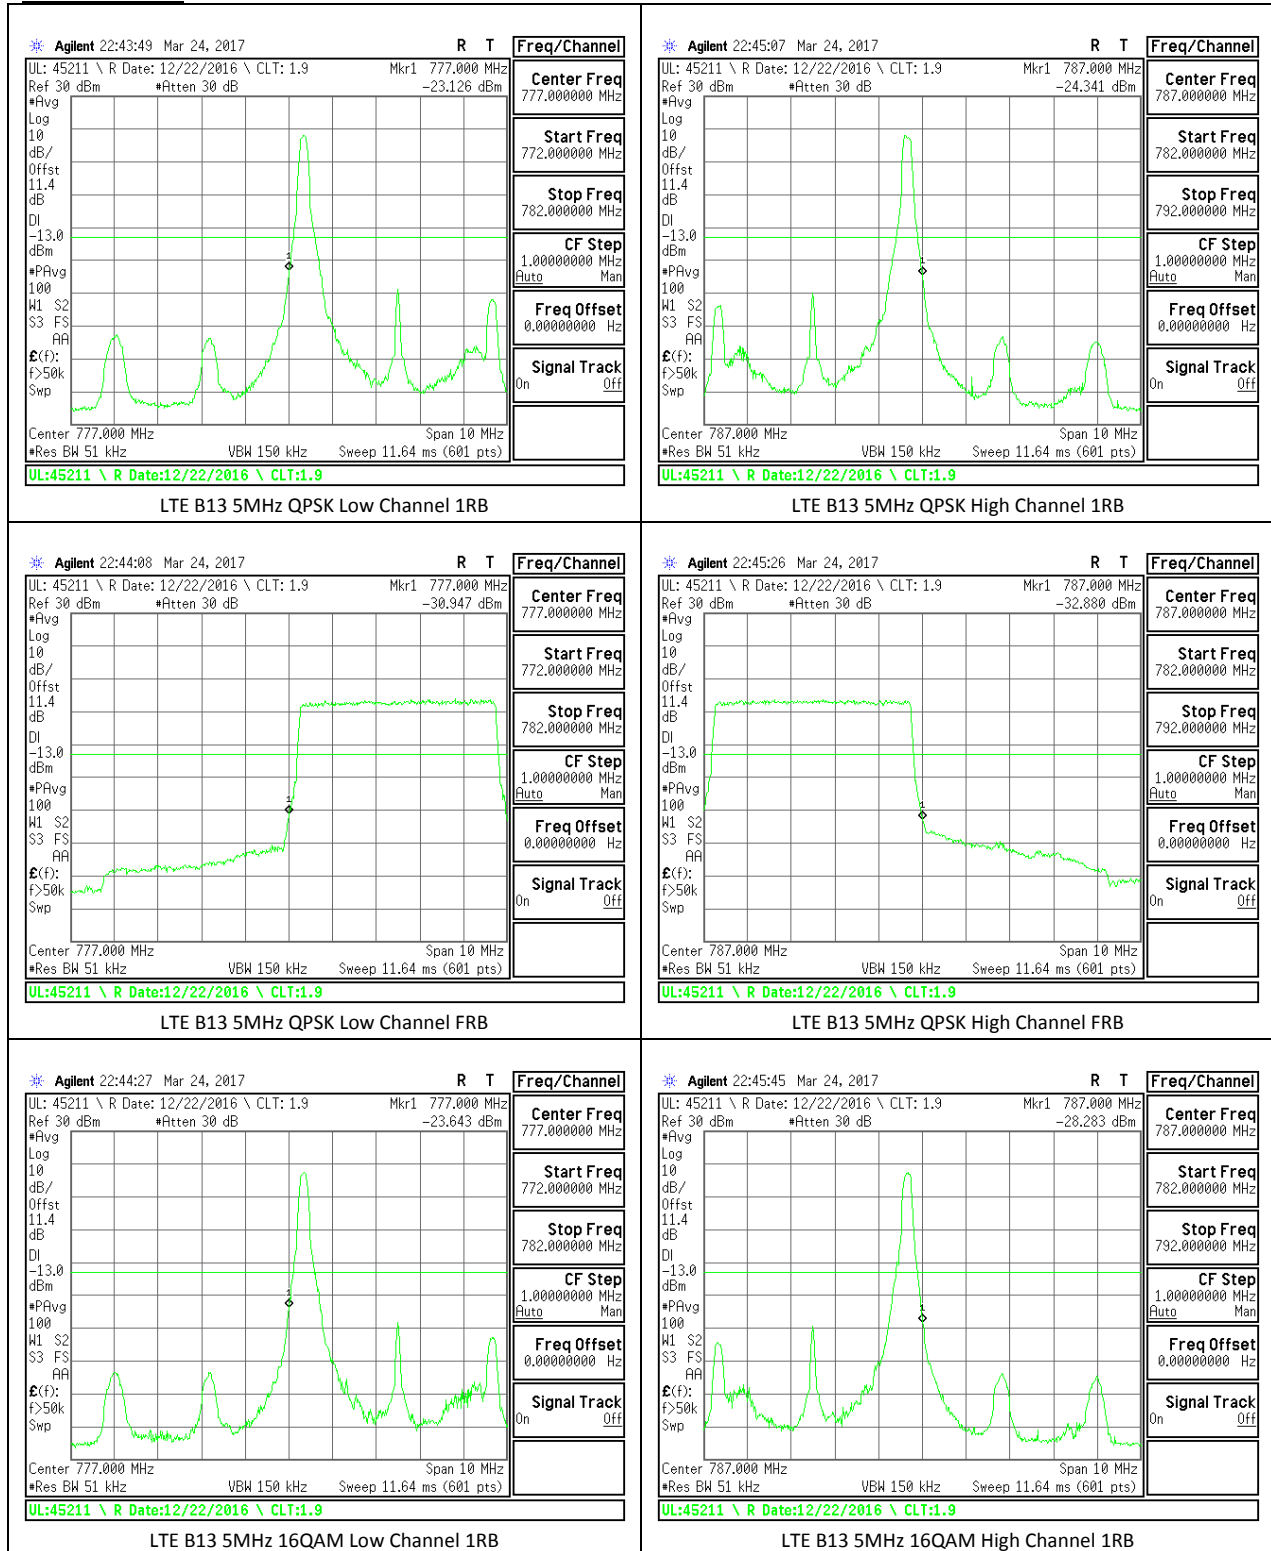

LTE B12 10MHz QPSK Low Channel 1RB

LTE B12 10MHz QPSK High Channel 1RB

LTE B12 10MHz QPSK Low Channel FRB

LTE B12 10MHz QPSK High Channel FRB

LTE B12 10MHz 16QAM Low Channel 1RB

LTE B12 10MHz 16QAM High Channel 1RB

**LTE Band 13**

LTE B13 5MHz 16QAM Low Channel FRB

LTE B13 5MHz 16QAM High Channel FRB

LTE B13 10MHz QPSK Low Channel 1RB

LTE B13 10MHz QPSK High Channel 1RB

LTE B13 10MHz QPSK Low Channel FRB

LTE B13 10MHz QPSK High Channel FRB