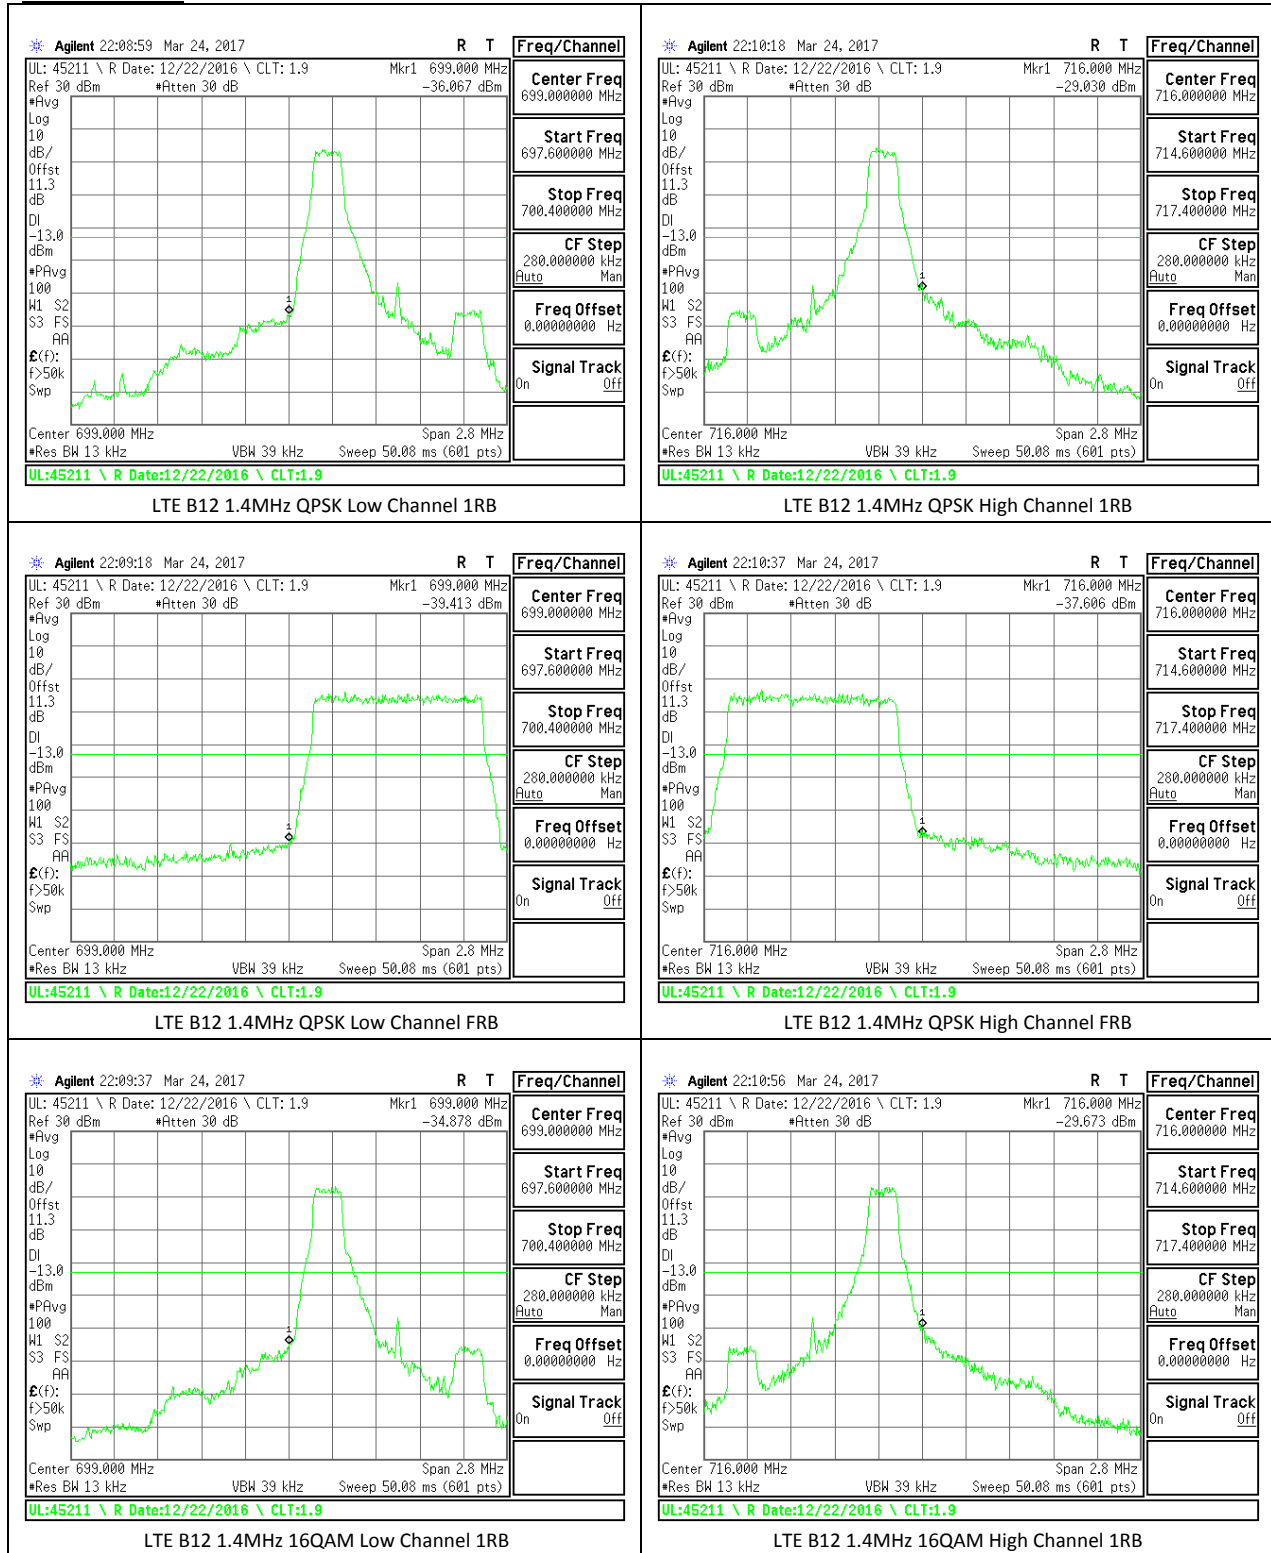

LTE B7 15MHz QPSK Low Channel FRB

LTE B7 15MHz QPSK High Channel FRB

LTE B7 15MHz 16QAM Low Channel 1RB

LTE B7 15MHz 16QAM High Channel 1RB

LTE B7 15MHz 16QAM Low Channel FRB

LTE B7 15MHz 16QAM High Channel FRB

LTE B7 20MHz QPSK Low Channel 1RB

LTE B7 20MHz QPSK High Channel 1RB

LTE B7 20MHz QPSK Low Channel FRB

LTE B7 20MHz QPSK High Channel FRB

LTE B7 20MHz 16QAM Low Channel 1RB

LTE B7 20MHz 16QAM High Channel 1RB

**LTE Band 12**

LTE B12 1.4MHz 16QAM Low Channel FRB

LTE B12 1.4MHz 16QAM High Channel FRB

LTE B12 3MHz QPSK Low Channel 1RB

LTE B12 3MHz QPSK High Channel 1RB

LTE B12 3MHz QPSK Low Channel FRB

LTE B12 3MHz QPSK High Channel FRB