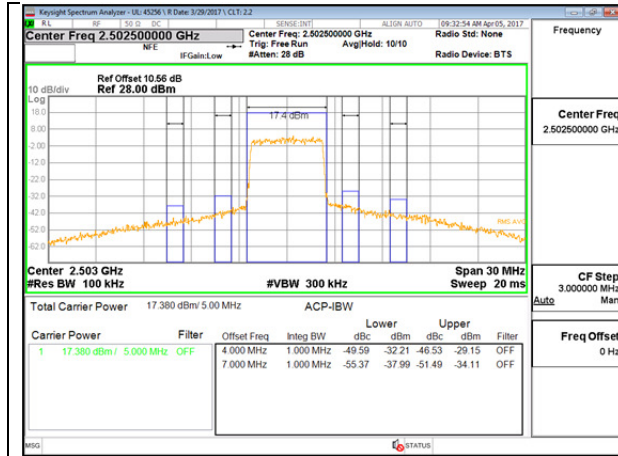

LTE B7 5MHz 16QAM Low Channel FRB