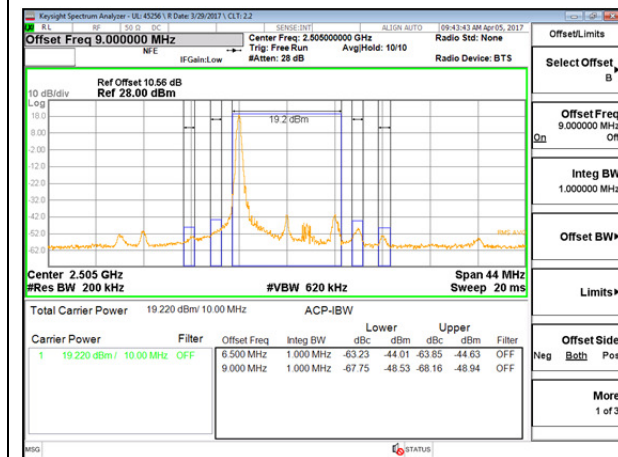

LTE B7 10MHz QPSK Low Channel 1RB