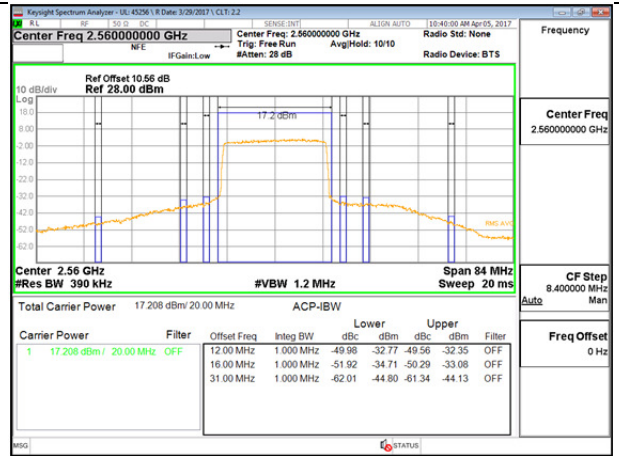

LTE B7 15MHz 16QAM High Channel FRB

LTE B7 20MHz QPSK Low Channel 1RB

LTE B7 20MHz QPSK High Channel 1RB

LTE B7 20MHz QPSK Low Channel FRB

LTE B7 20MHz QPSK High Channel FRB

LTE B7 20MHz 16QAM Low Channel 1RB

LTE B7 20MHz 16QAM High Channel 1RB

LTE B7 20MHz 16QAM Low Channel FRB

LTE B7 20MHz 16QAM High Channel FRB