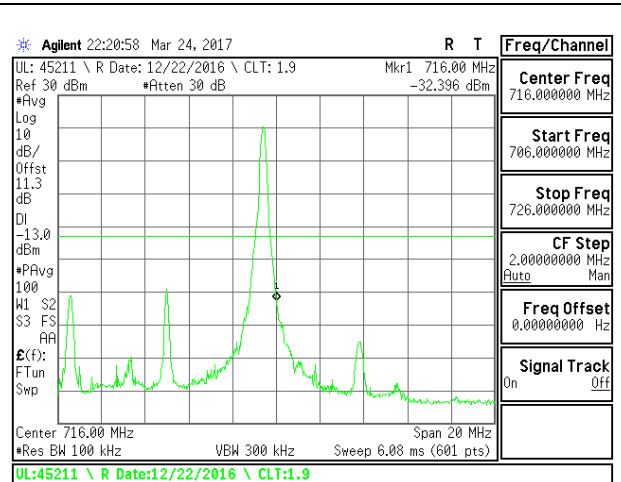

LTE B12 5MHz QPSK Low Channel FRB

LTE B12 5MHz QPSK High Channel FRB

LTE B12 5MHz 16QAM Low Channel 1RB

LTE B12 5MHz 16QAM High Channel 1RB

LTE B12 5MHz 16QAM Low Channel FRB

LTE B12 5MHz 16QAM High Channel FRB

LTE B12 10MHz QPSK Low Channel 1RB

LTE B12 10MHz QPSK High Channel 1RB

LTE B12 10MHz QPSK Low Channel FRB

LTE B12 10MHz QPSK High Channel FRB

LTE B12 10MHz 16QAM Low Channel 1RB

LTE B12 10MHz 16QAM High Channel 1RB

**LTE Band 13**

LTE B13 5MHz 16QAM Low Channel FRB

LTE B13 5MHz 16QAM High Channel FRB

LTE B13 10MHz QPSK Low Channel 1RB

LTE B13 10MHz QPSK High Channel 1RB

LTE B13 10MHz QPSK Low Channel FRB

LTE B13 10MHz QPSK High Channel FRB