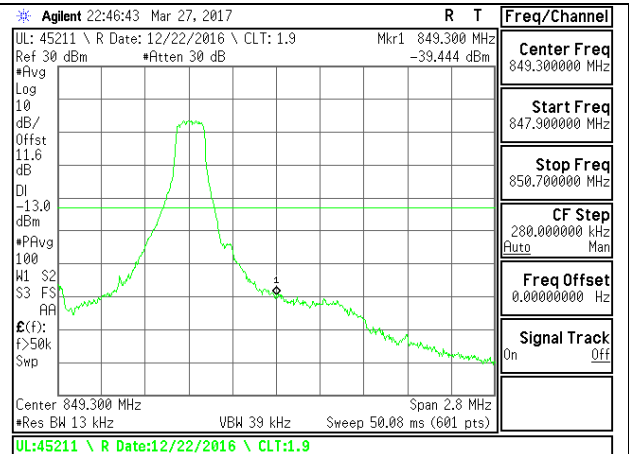

**LTE Band 13**

LTE B13 5MHz 16QAM Low Channel FRB

LTE B13 5MHz 16QAM High Channel FRB

LTE B13 10MHz QPSK Low Channel 1RB

LTE B13 10MHz QPSK High Channel 1RB

LTE B13 10MHz QPSK Low Channel FRB

LTE B13 10MHz QPSK High Channel FRB

**LTE Band 17**

LTE B17 5MHz 16QAM Low Channel FRB

LTE B17 5MHz 16QAM High Channel FRB

LTE B17 10MHz QPSK Low Channel 1RB

LTE B17 10MHz QPSK High Channel 1RB

LTE B17 10MHz QPSK Low Channel FRB

LTE B17 10MHz QPSK High Channel FRB

**LTE Band 26-Part 22**

LTE B26 1.4MHz QPSK Low Channel 1RB

LTE B26 1.4MHz QPSK High Channel 1RB

LTE B26 1.4MHz QPSK Low Channel FRB

LTE B26 1.4MHz QPSK High Channel FRB

LTE B26 1.4MHz 16QAM Low Channel 1RB