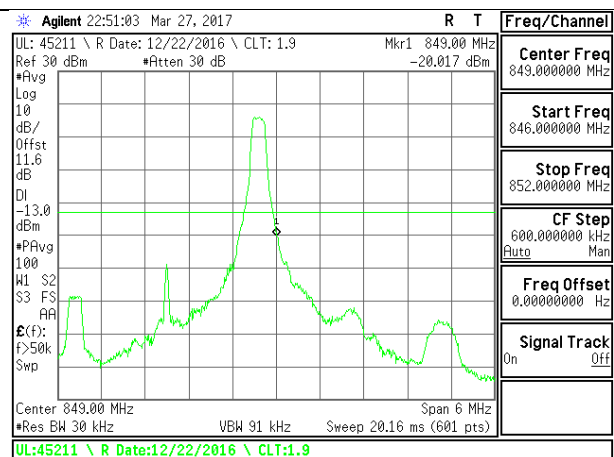

LTE B26 3MHz 16QAM High Channel 1RB