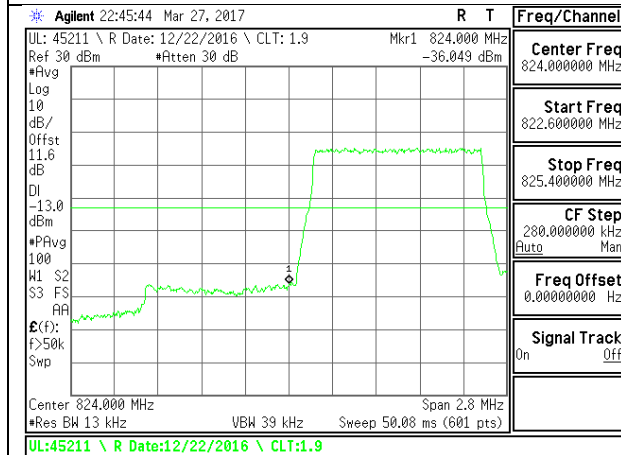

**LTE Band 13**

LTE B13 5MHz 16QAM Low Channel FRB

LTE B13 5MHz 16QAM High Channel FRB

LTE B13 10MHz QPSK Low Channel 1RB

LTE B13 10MHz QPSK High Channel 1RB

LTE B13 10MHz QPSK Low Channel FRB

LTE B13 10MHz QPSK High Channel FRB

**LTE Band 17**

LTE B17 5MHz 16QAM Low Channel FRB

LTE B17 5MHz 16QAM High Channel FRB

LTE B17 10MHz QPSK Low Channel 1RB

LTE B17 10MHz QPSK High Channel 1RB

LTE B17 10MHz QPSK Low Channel FRB

LTE B17 10MHz QPSK High Channel FRB

**LTE Band 26-Part 22**

LTE B26 1.4MHz QPSK Low Channel 1RB

LTE B26 1.4MHz QPSK High Channel 1RB

LTE B26 1.4MHz QPSK Low Channel FRB

LTE B26 1.4MHz QPSK High Channel FRB

LTE B26 1.4MHz 16QAM Low Channel 1RB

LTE B26 1.4MHz 16QAM High Channel 1RB

LTE B26 1.4MHz 16QAM Low Channel FRB

LTE B26 1.4MHz 16QAM High Channel FRB

LTE B26 3MHz QPSK Low Channel 1RB

LTE B26 3MHz QPSK High Channel 1RB

LTE B26 3MHz QPSK Low Channel FRB