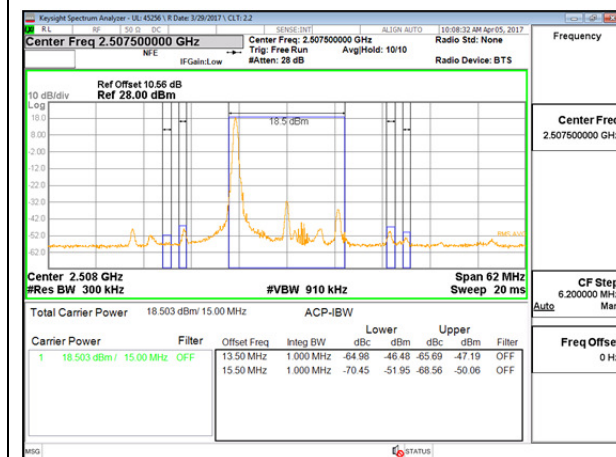

LTE B7 15MHz 16QAM Low Channel 1RB