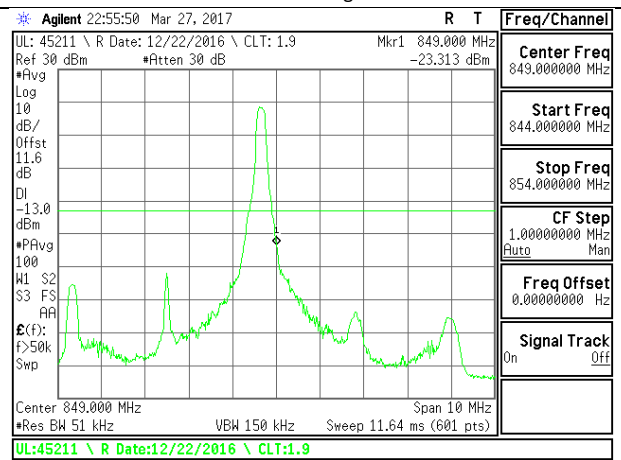

LTE B26 5MHz QPSK High Channel 1RB

LTE B26 5MHz QPSK Low Channel FRB

LTE B26 5MHz QPSK High Channel FRB

LTE B26 5MHz 16QAM Low Channel 1RB

LTE B26 5MHz 16QAM High Channel 1RB

LTE B26 5MHz 16QAM Low Channel FRB