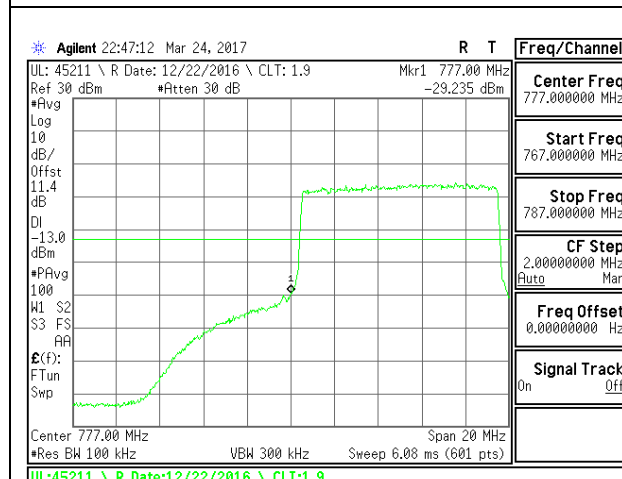

**LTE Band 13**

LTE B13 5MHz 16QAM Low Channel FRB

LTE B13 5MHz 16QAM High Channel FRB

LTE B13 10MHz QPSK Low Channel 1RB

LTE B13 10MHz QPSK High Channel 1RB

LTE B13 10MHz QPSK Low Channel FRB

LTE B13 10MHz QPSK High Channel FRB

**LTE Band 17**

LTE B17 5MHz 16QAM Low Channel FRB

LTE B17 5MHz 16QAM High Channel FRB

LTE B17 10MHz QPSK Low Channel 1RB

LTE B17 10MHz QPSK High Channel 1RB

LTE B17 10MHz QPSK Low Channel FRB

LTE B17 10MHz QPSK High Channel FRB