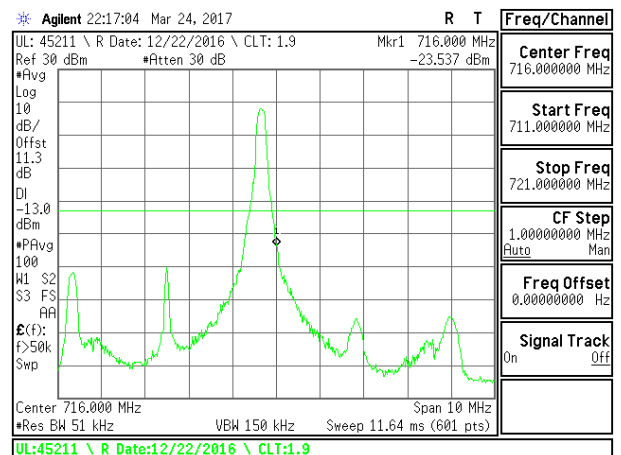

**LTE Band 12**

LTE B12 1.4MHz 16QAM Low Channel FRB

LTE B12 1.4MHz 16QAM High Channel FRB

LTE B12 3MHz QPSK Low Channel 1RB

LTE B12 3MHz QPSK High Channel 1RB

LTE B12 3MHz QPSK Low Channel FRB

LTE B12 3MHz QPSK High Channel FRB

LTE B12 5MHz QPSK Low Channel FRB

LTE B12 5MHz QPSK High Channel FRB

LTE B12 5MHz 16QAM Low Channel 1RB

LTE B12 5MHz 16QAM High Channel 1RB

LTE B12 5MHz 16QAM Low Channel FRB

LTE B12 5MHz 16QAM High Channel FRB