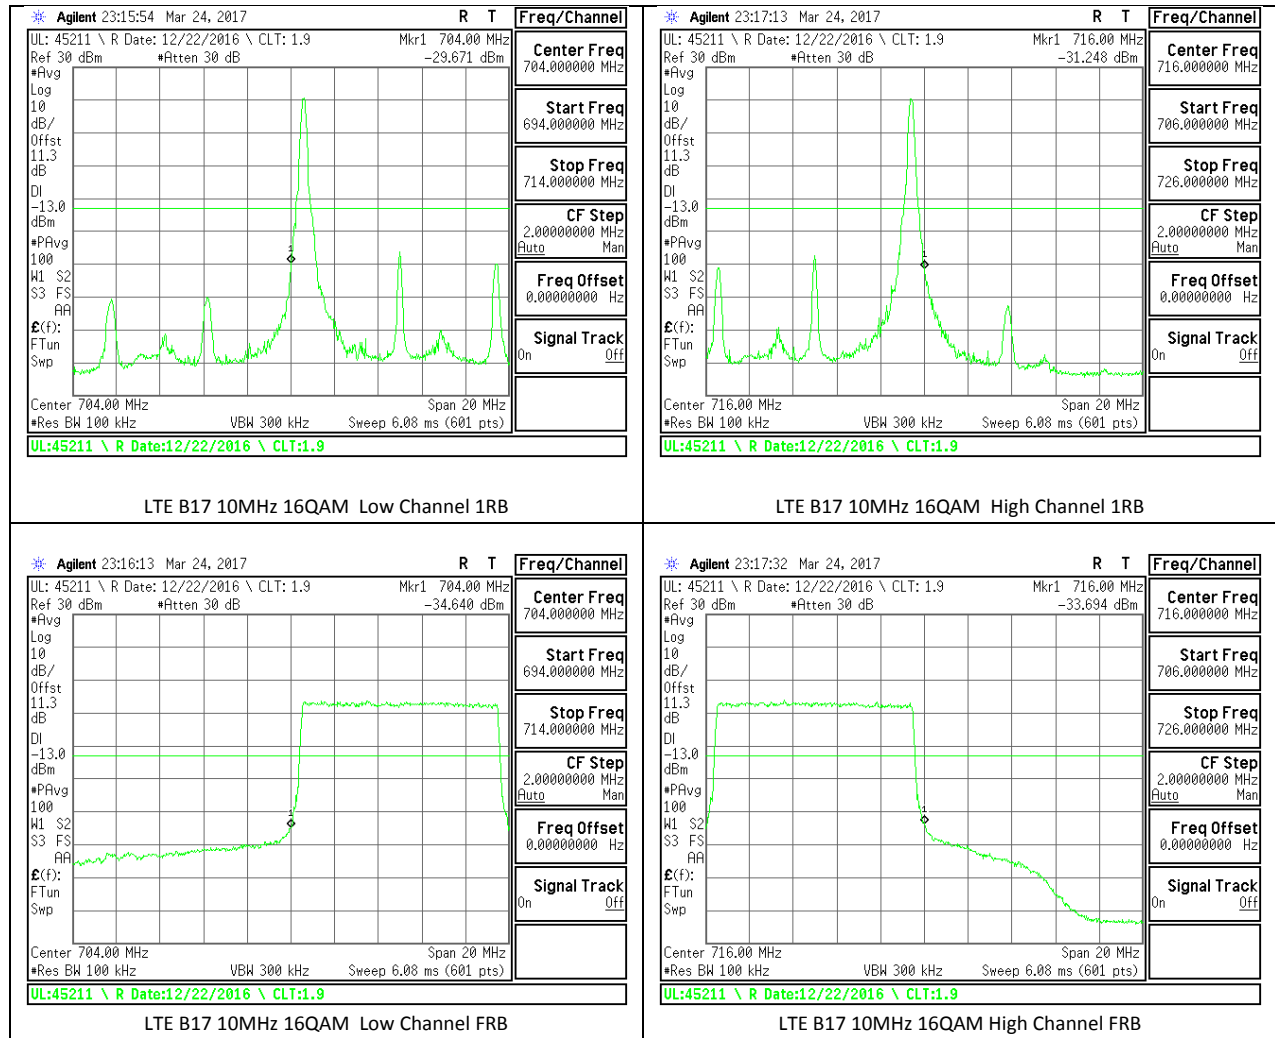

**LTE Band 17**

LTE B17 5MHz 16QAM Low Channel FRB

LTE B17 5MHz 16QAM High Channel FRB

LTE B17 10MHz QPSK Low Channel 1RB

LTE B17 10MHz QPSK High Channel 1RB

LTE B17 10MHz QPSK Low Channel FRB

LTE B17 10MHz QPSK High Channel FRB

**LTE Band 26-Part 22**

LTE B26 1.4MHz QPSK Low Channel 1RB

LTE B26 1.4MHz QPSK High Channel 1RB

LTE B26 1.4MHz QPSK Low Channel FRB

LTE B26 1.4MHz QPSK High Channel FRB

LTE B26 1.4MHz 16QAM Low Channel 1RB