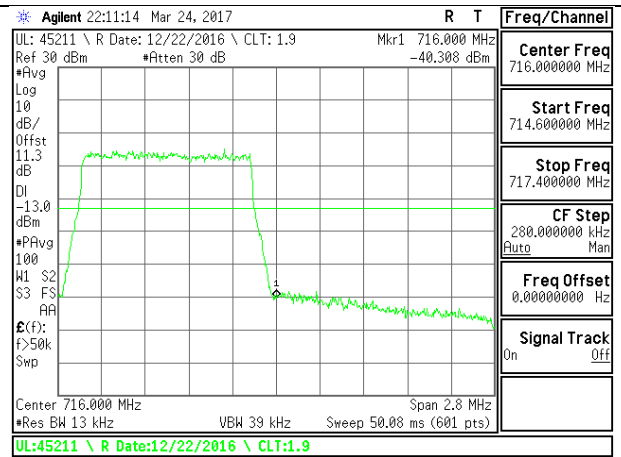

LTE B7 15MHz QPSK Low Channel FRB

LTE B7 15MHz QPSK High Channel FRB

LTE B7 15MHz 16QAM Low Channel 1RB

LTE B7 15MHz 16QAM High Channel 1RB

LTE B7 15MHz 16QAM Low Channel FRB

LTE B7 15MHz 16QAM High Channel FRB

LTE B7 20MHz QPSK Low Channel 1RB

LTE B7 20MHz QPSK High Channel 1RB

LTE B7 20MHz QPSK Low Channel FRB

LTE B7 20MHz QPSK High Channel FRB

LTE B7 20MHz 16QAM Low Channel 1RB

LTE B7 20MHz 16QAM High Channel 1RB

**LTE Band 12**

LTE B12 1.4MHz 16QAM Low Channel FRB

LTE B12 1.4MHz 16QAM High Channel FRB

LTE B12 3MHz QPSK Low Channel 1RB

LTE B12 3MHz QPSK High Channel 1RB

LTE B12 3MHz QPSK Low Channel FRB

LTE B12 3MHz QPSK High Channel FRB