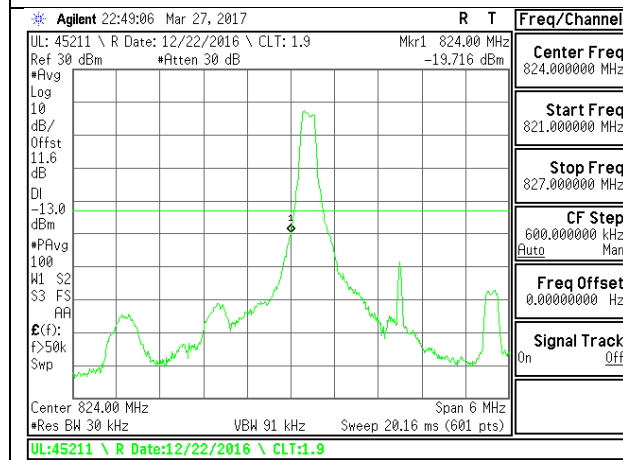

**LTE Band 17**

LTE B17 5MHz 16QAM Low Channel FRB

LTE B17 5MHz 16QAM High Channel FRB

LTE B17 10MHz QPSK Low Channel 1RB

LTE B17 10MHz QPSK High Channel 1RB

LTE B17 10MHz QPSK Low Channel FRB

LTE B17 10MHz QPSK High Channel FRB

**LTE Band 26-Part 22**

LTE B26 1.4MHz QPSK Low Channel 1RB

LTE B26 1.4MHz QPSK High Channel 1RB

LTE B26 1.4MHz QPSK Low Channel FRB

LTE B26 1.4MHz QPSK High Channel FRB

LTE B26 1.4MHz 16QAM Low Channel 1RB

LTE B26 1.4MHz 16QAM High Channel 1RB

LTE B26 1.4MHz 16QAM Low Channel FRB

LTE B26 1.4MHz 16QAM High Channel FRB

LTE B26 3MHz QPSK Low Channel 1RB

LTE B26 3MHz QPSK High Channel 1RB

LTE B26 3MHz QPSK Low Channel FRB