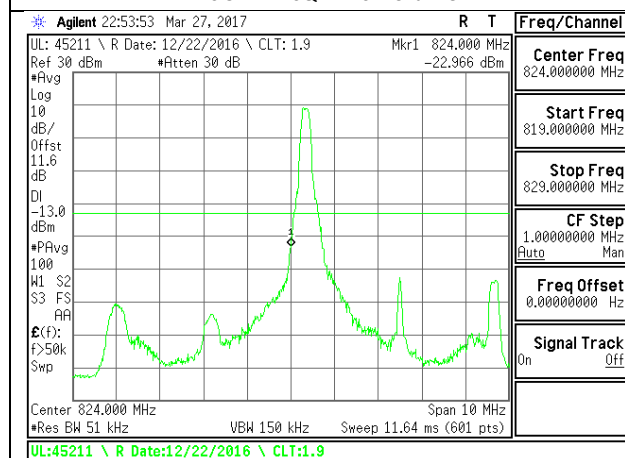

LTE B26 1.4MHz 16QAM High Channel 1RB

LTE B26 1.4MHz 16QAM Low Channel FRB

LTE B26 1.4MHz 16QAM High Channel FRB

LTE B26 3MHz QPSK Low Channel 1RB

LTE B26 3MHz QPSK High Channel 1RB

LTE B26 3MHz QPSK Low Channel FRB

LTE B26 3MHz QPSK High Channel FRB

LTE B26 3MHz 16QAM Low Channel 1RB

LTE B26 3MHz 16QAM High Channel 1RB

LTE B26 3MHz 16QAM Low Channel FRB

LTE B26 3MHz 16QAM High Channel FRB

LTE B26 5MHz QPSK Low Channel 1RB

LTE B26 5MHz QPSK High Channel 1RB

LTE B26 5MHz QPSK Low Channel FRB

LTE B26 5MHz QPSK High Channel FRB

LTE B26 5MHz 16QAM Low Channel 1RB

LTE B26 5MHz 16QAM High Channel 1RB

LTE B26 5MHz 16QAM Low Channel FRB