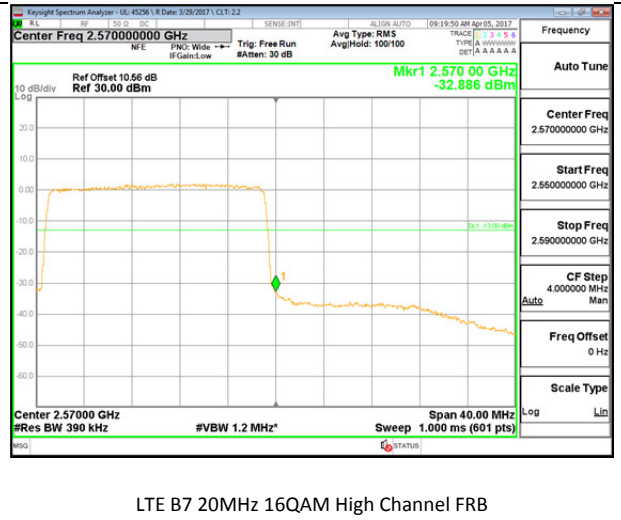

LTE B7 15MHz QPSK Low Channel FRB

LTE B7 15MHz QPSK High Channel FRB

LTE B7 15MHz 16QAM Low Channel 1RB

LTE B7 15MHz 16QAM High Channel 1RB

LTE B7 15MHz 16QAM Low Channel FRB

LTE B7 15MHz 16QAM High Channel FRB

LTE B7 20MHz QPSK Low Channel 1RB

LTE B7 20MHz QPSK High Channel 1RB

LTE B7 20MHz QPSK Low Channel FRB

LTE B7 20MHz QPSK High Channel FRB

LTE B7 20MHz 16QAM Low Channel 1RB

LTE B7 20MHz 16QAM High Channel 1RB

**LTE Band 12**

LTE B12 1.4MHz 16QAM Low Channel FRB

LTE B12 1.4MHz 16QAM High Channel FRB

LTE B12 3MHz QPSK Low Channel 1RB

LTE B12 3MHz QPSK High Channel 1RB

LTE B12 3MHz QPSK Low Channel FRB

LTE B12 3MHz QPSK High Channel FRB

LTE B12 5MHz QPSK Low Channel FRB

LTE B12 5MHz QPSK High Channel FRB

LTE B12 5MHz 16QAM Low Channel 1RB

LTE B12 5MHz 16QAM High Channel 1RB

LTE B12 5MHz 16QAM Low Channel FRB

LTE B12 5MHz 16QAM High Channel FRB