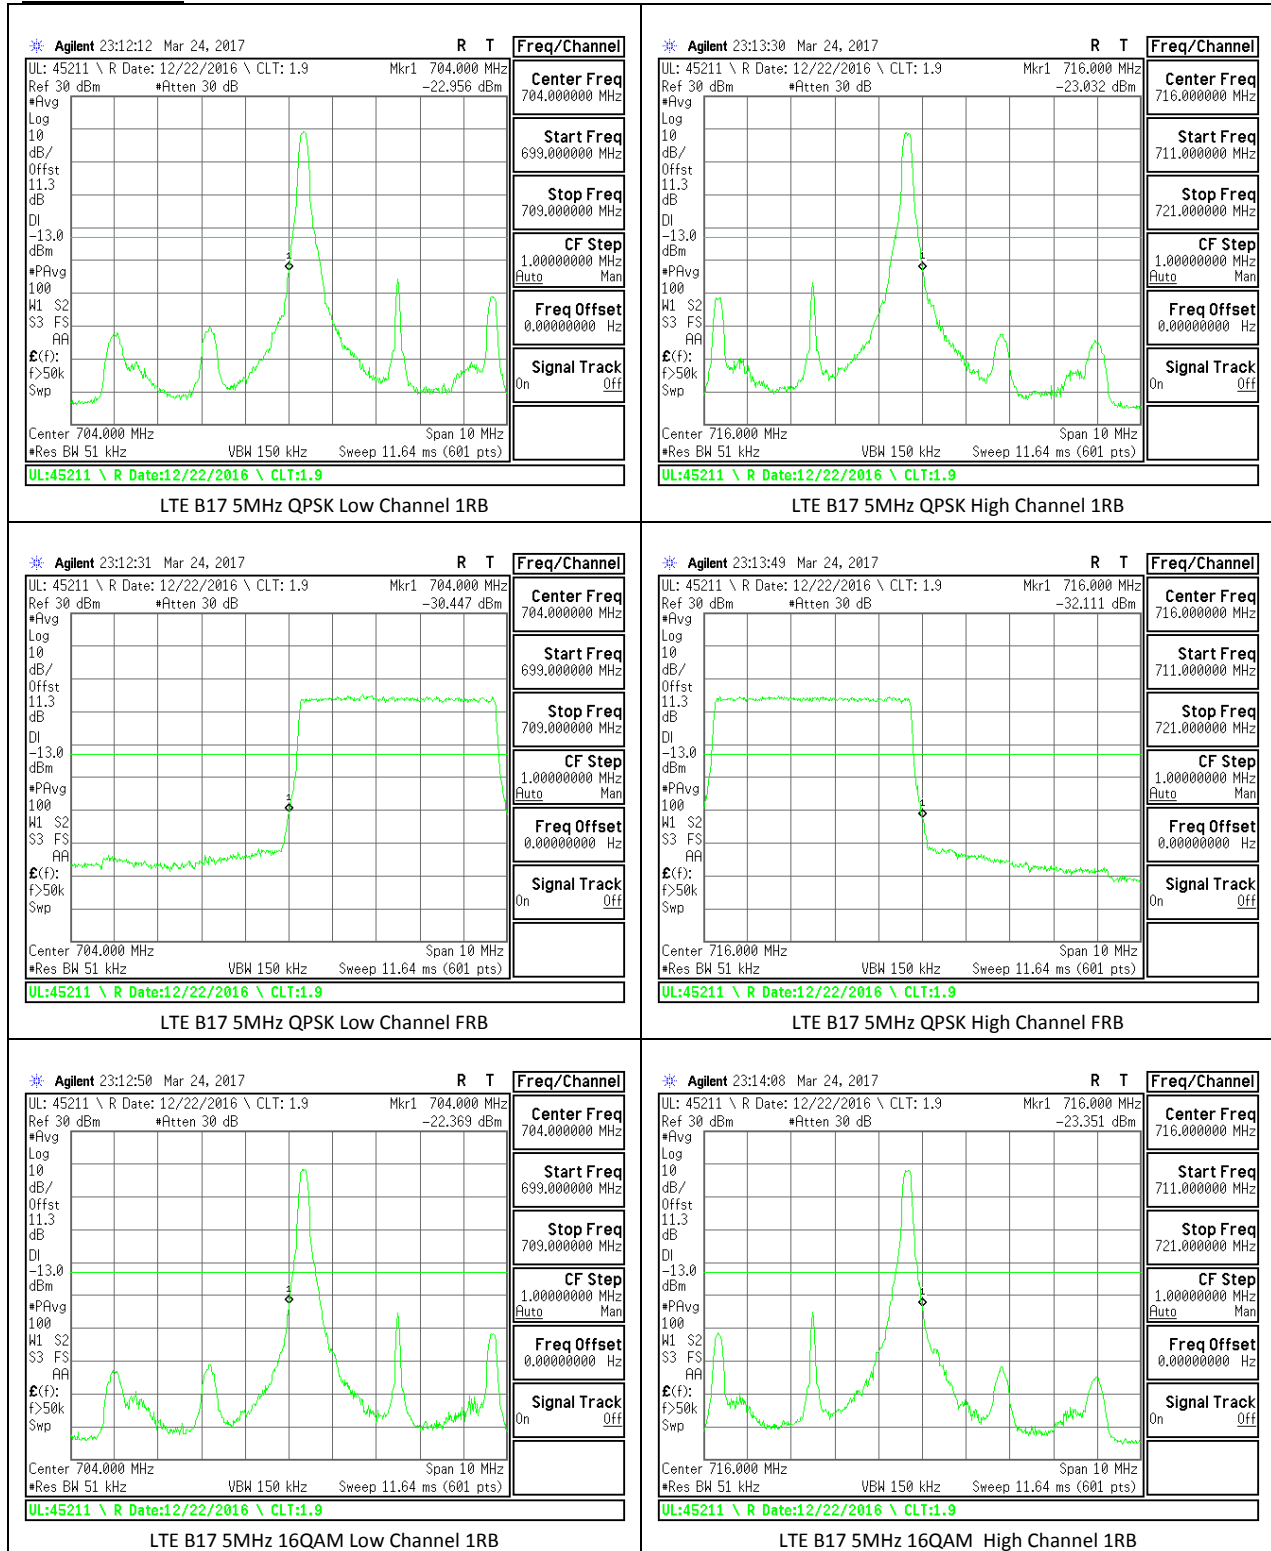

**LTE Band 13**

LTE B13 5MHz 16QAM Low Channel FRB

LTE B13 5MHz 16QAM High Channel FRB

LTE B13 10MHz QPSK Low Channel 1RB

LTE B13 10MHz QPSK High Channel 1RB

LTE B13 10MHz QPSK Low Channel FRB

LTE B13 10MHz QPSK High Channel FRB

**LTE Band 17**

LTE B17 5MHz 16QAM Low Channel FRB

LTE B17 5MHz 16QAM High Channel FRB

LTE B17 10MHz QPSK Low Channel 1RB

LTE B17 10MHz QPSK High Channel 1RB

LTE B17 10MHz QPSK Low Channel FRB

LTE B17 10MHz QPSK High Channel FRB