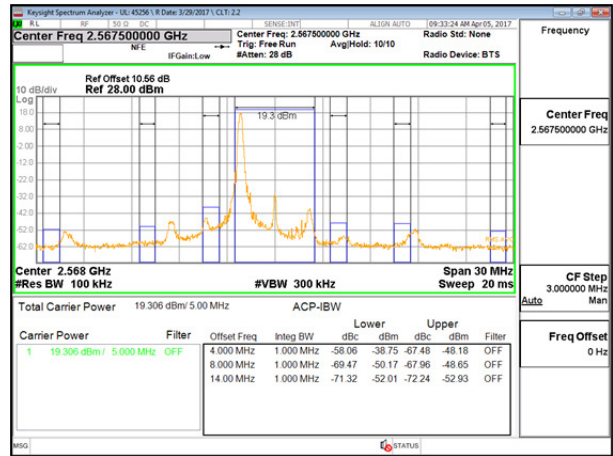

LTE B26 5MHz 16QAM High Channel FRB

## 14.2. EMISSION MASK PLOTS LTE Band 7

LTE B7 5MHz QPSK Low Channel 1RB

LTE B7 5MHz QPSK High Channel 1RB

LTE B7 5MHz QPSK Low Channel FRB

LTE B7 5MHz QPSK High Channel FRB

LTE B7 5MHz 16QAM Low Channel 1RB