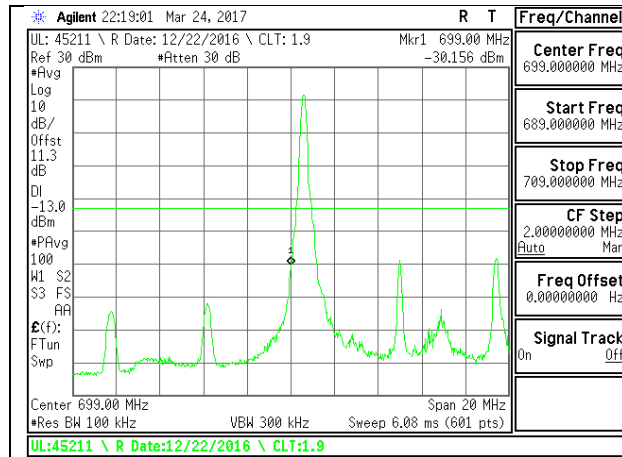

**LTE Band 12**

LTE B12 1.4MHz 16QAM Low Channel FRB

LTE B12 1.4MHz 16QAM High Channel FRB

LTE B12 3MHz QPSK Low Channel 1RB

LTE B12 3MHz QPSK High Channel 1RB

LTE B12 3MHz QPSK Low Channel FRB

LTE B12 3MHz QPSK High Channel FRB

LTE B12 5MHz QPSK Low Channel FRB

LTE B12 5MHz QPSK High Channel FRB

LTE B12 5MHz 16QAM Low Channel 1RB

LTE B12 5MHz 16QAM High Channel 1RB

LTE B12 5MHz 16QAM Low Channel FRB

LTE B12 5MHz 16QAM High Channel FRB

LTE B12 10MHz QPSK Low Channel 1RB

LTE B12 10MHz QPSK High Channel 1RB

LTE B12 10MHz QPSK Low Channel FRB

LTE B12 10MHz QPSK High Channel FRB

LTE B12 10MHz 16QAM Low Channel 1RB

LTE B12 10MHz 16QAM High Channel 1RB