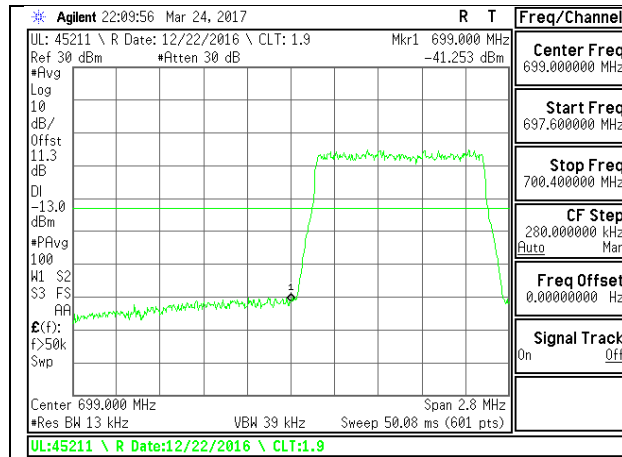

LTE B7 15MHz QPSK Low Channel FRB

LTE B7 15MHz QPSK High Channel FRB

LTE B7 15MHz 16QAM Low Channel 1RB

LTE B7 15MHz 16QAM High Channel 1RB

LTE B7 15MHz 16QAM Low Channel FRB

LTE B7 15MHz 16QAM High Channel FRB

LTE B7 20MHz QPSK Low Channel 1RB

LTE B7 20MHz QPSK High Channel 1RB

LTE B7 20MHz QPSK Low Channel FRB

LTE B7 20MHz QPSK High Channel FRB

LTE B7 20MHz 16QAM Low Channel 1RB

LTE B7 20MHz 16QAM High Channel 1RB

**LTE Band 12**

LTE B12 1.4MHz 16QAM Low Channel FRB

LTE B12 1.4MHz 16QAM High Channel FRB

LTE B12 3MHz QPSK Low Channel 1RB

LTE B12 3MHz QPSK High Channel 1RB

LTE B12 3MHz QPSK Low Channel FRB

LTE B12 3MHz QPSK High Channel FRB