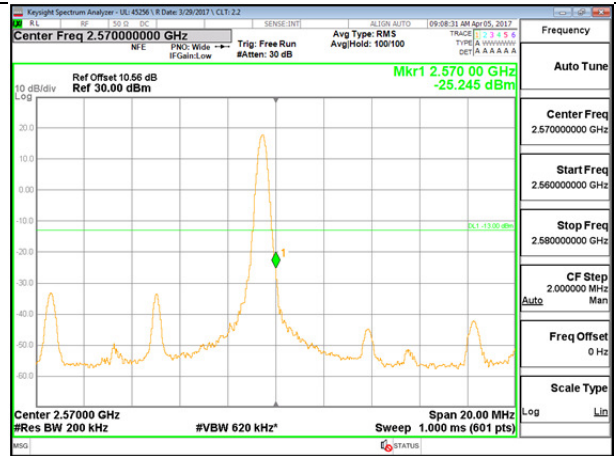

LTE B7 5MHz 16QAM Low Channel FRB

LTE B7 5MHz 16QAM High Channel FRB

LTE B7 10MHz QPSK Low Channel 1RB

LTE B7 10MHz QPSK High Channel 1RB

LTE B7 10MHz QPSK Low Channel FRB

LTE B7 10MHz QPSK High Channel FRB

LTE B7 10MHz 16QAM Low Channel 1RB

LTE B7 10MHz 16QAM High Channel 1RB

LTE B7 10MHz 16QAM Low Channel FRB

LTE B7 10MHz 16QAM High Channel FRB

LTE B7 15MHz QPSK Low Channel 1RB

LTE B7 15MHz QPSK High Channel 1RB