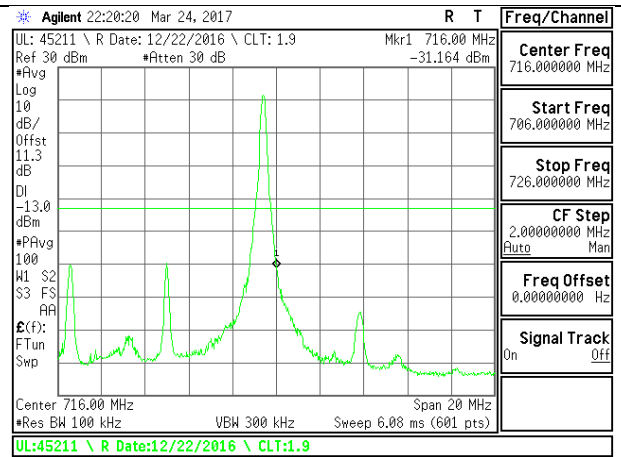

LTE B12 5MHz QPSK Low Channel FRB

LTE B12 5MHz QPSK High Channel FRB

LTE B12 5MHz 16QAM Low Channel 1RB

LTE B12 5MHz 16QAM High Channel 1RB

LTE B12 5MHz 16QAM Low Channel FRB

LTE B12 5MHz 16QAM High Channel FRB

LTE B12 10MHz QPSK Low Channel 1RB

LTE B12 10MHz QPSK High Channel 1RB

LTE B12 10MHz QPSK Low Channel FRB

LTE B12 10MHz QPSK High Channel FRB

LTE B12 10MHz 16QAM Low Channel 1RB

LTE B12 10MHz 16QAM High Channel 1RB