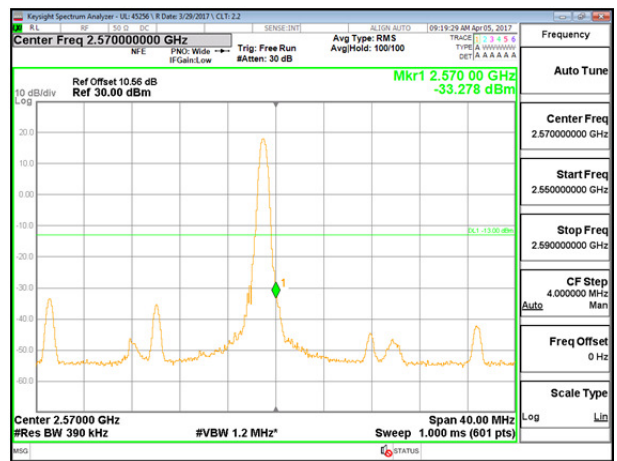

LTE B7 15MHz QPSK Low Channel FRB

LTE B7 15MHz QPSK High Channel FRB

LTE B7 15MHz 16QAM Low Channel 1RB

LTE B7 15MHz 16QAM High Channel 1RB

LTE B7 15MHz 16QAM Low Channel FRB

LTE B7 15MHz 16QAM High Channel FRB

LTE B7 20MHz QPSK Low Channel 1RB

LTE B7 20MHz QPSK High Channel 1RB

LTE B7 20MHz QPSK Low Channel FRB

LTE B7 20MHz QPSK High Channel FRB

LTE B7 20MHz 16QAM Low Channel 1RB

LTE B7 20MHz 16QAM High Channel 1RB

**LTE Band 12**

LTE B12 1.4MHz 16QAM Low Channel FRB

LTE B12 1.4MHz 16QAM High Channel FRB

LTE B12 3MHz QPSK Low Channel 1RB

LTE B12 3MHz QPSK High Channel 1RB

LTE B12 3MHz QPSK Low Channel FRB

LTE B12 3MHz QPSK High Channel FRB