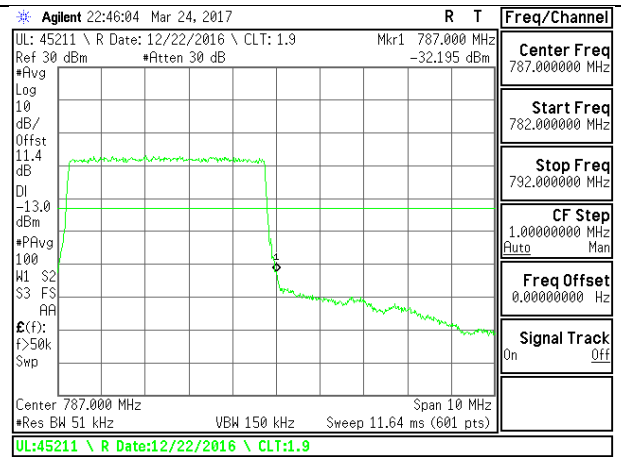

LTE B12 5MHz QPSK Low Channel FRB

LTE B12 5MHz QPSK High Channel FRB

LTE B12 5MHz 16QAM Low Channel 1RB

LTE B12 5MHz 16QAM High Channel 1RB

LTE B12 5MHz 16QAM Low Channel FRB

LTE B12 5MHz 16QAM High Channel FRB

LTE B12 10MHz QPSK Low Channel 1RB

LTE B12 10MHz QPSK High Channel 1RB

LTE B12 10MHz QPSK Low Channel FRB

LTE B12 10MHz QPSK High Channel FRB

LTE B12 10MHz 16QAM Low Channel 1RB

LTE B12 10MHz 16QAM High Channel 1RB

**LTE Band 13**

LTE B13 5MHz 16QAM Low Channel FRB

LTE B13 5MHz 16QAM High Channel FRB

LTE B13 10MHz QPSK Low Channel 1RB

LTE B13 10MHz QPSK High Channel 1RB

LTE B13 10MHz QPSK Low Channel FRB

LTE B13 10MHz QPSK High Channel FRB