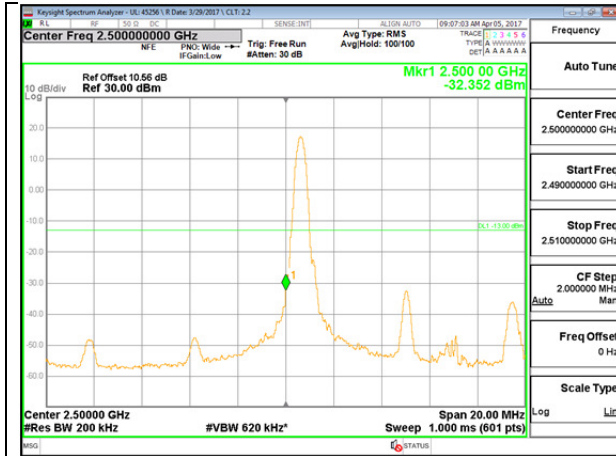

LTE B7 5MHz 16QAM Low Channel FRB

LTE B7 5MHz 16QAM High Channel FRB

LTE B7 10MHz QPSK Low Channel 1RB

LTE B7 10MHz QPSK High Channel 1RB

LTE B7 10MHz QPSK Low Channel FRB

LTE B7 10MHz QPSK High Channel FRB

LTE B7 10MHz 16QAM Low Channel 1RB

LTE B7 10MHz 16QAM High Channel 1RB

LTE B7 10MHz 16QAM Low Channel FRB

LTE B7 10MHz 16QAM High Channel FRB

LTE B7 15MHz QPSK Low Channel 1RB

LTE B7 15MHz QPSK High Channel 1RB

LTE B7 15MHz QPSK Low Channel FRB

LTE B7 15MHz QPSK High Channel FRB

LTE B7 15MHz 16QAM Low Channel 1RB

LTE B7 15MHz 16QAM High Channel 1RB

LTE B7 15MHz 16QAM Low Channel FRB

LTE B7 15MHz 16QAM High Channel FRB