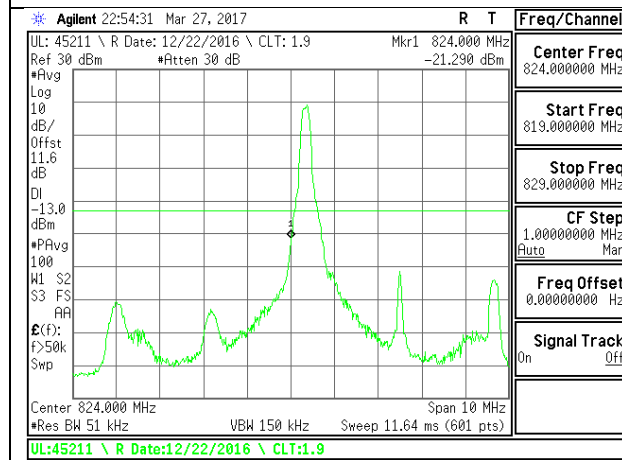

LTE B26 1.4MHz 16QAM High Channel 1RB

LTE B26 1.4MHz 16QAM Low Channel FRB

LTE B26 1.4MHz 16QAM High Channel FRB

LTE B26 3MHz QPSK Low Channel 1RB

LTE B26 3MHz QPSK High Channel 1RB

LTE B26 3MHz QPSK Low Channel FRB

LTE B26 3MHz QPSK High Channel FRB

LTE B26 3MHz 16QAM Low Channel 1RB

LTE B26 3MHz 16QAM High Channel 1RB

LTE B26 3MHz 16QAM Low Channel FRB

LTE B26 3MHz 16QAM High Channel FRB

LTE B26 5MHz QPSK Low Channel 1RB

LTE B26 5MHz QPSK High Channel 1RB

LTE B26 5MHz QPSK Low Channel FRB

LTE B26 5MHz QPSK High Channel FRB

LTE B26 5MHz 16QAM Low Channel 1RB

LTE B26 5MHz 16QAM High Channel 1RB

LTE B26 5MHz 16QAM Low Channel FRB