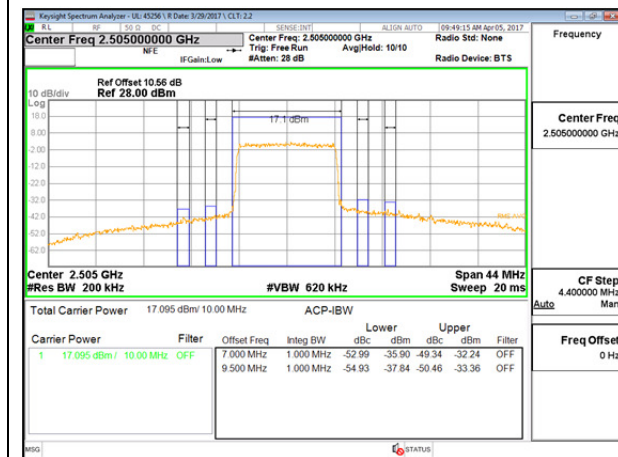

LTE B7 5MHz 16QAM High Channel 1RB

LTE B7 5MHz 16QAM Low Channel FRB

LTE B7 5MHz 16QAM High Channel FRB

LTE B7 10MHz QPSK Low Channel 1RB

LTE B7 10MHz QPSK High Channel 1RB

LTE B7 10MHz QPSK Low Channel FRB

LTE B7 10MHz QPSK High Channel FRB

LTE B7 10MHz 16QAM Low Channel 1RB

LTE B7 10MHz 16QAM High Channel 1RB

LTE B7 10MHz 16QAM Low Channel FRB

LTE B7 10MHz 16QAM High Channel FRB

LTE B7 15MHz QPSK Low Channel 1RB