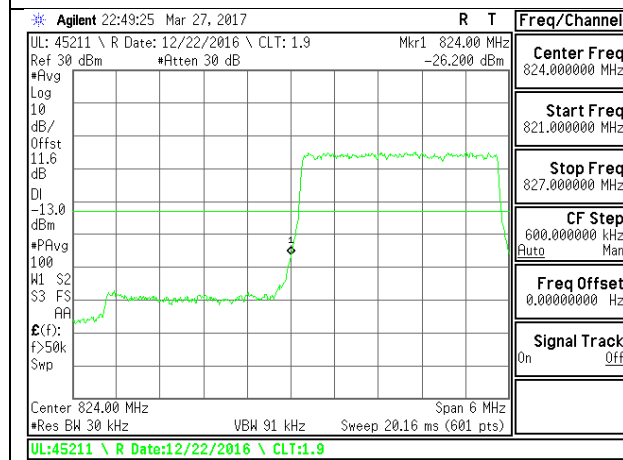

**LTE Band 26-Part 22**

LTE B26 1.4MHz QPSK Low Channel 1RB

LTE B26 1.4MHz QPSK High Channel 1RB

LTE B26 1.4MHz QPSK Low Channel FRB

LTE B26 1.4MHz QPSK High Channel FRB

LTE B26 1.4MHz 16QAM Low Channel 1RB

LTE B26 1.4MHz 16QAM High Channel 1RB

LTE B26 1.4MHz 16QAM Low Channel FRB

LTE B26 1.4MHz 16QAM High Channel FRB

LTE B26 3MHz QPSK Low Channel 1RB

LTE B26 3MHz QPSK High Channel 1RB

LTE B26 3MHz QPSK Low Channel FRB

LTE B26 3MHz QPSK High Channel FRB

LTE B26 3MHz 16QAM Low Channel 1RB

LTE B26 3MHz 16QAM High Channel 1RB

LTE B26 3MHz 16QAM Low Channel FRB

LTE B26 3MHz 16QAM High Channel FRB

LTE B26 5MHz QPSK Low Channel 1RB