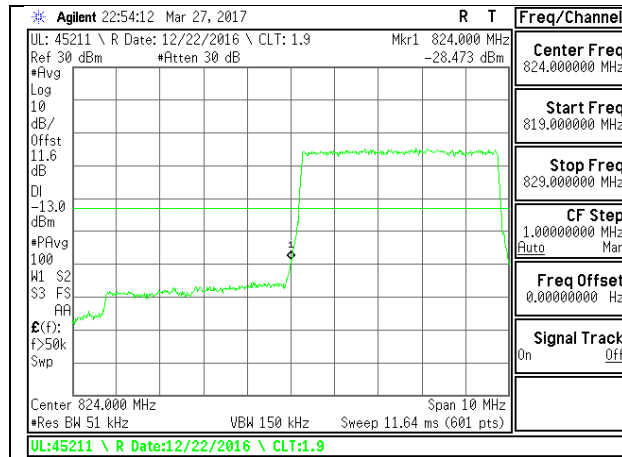

LTE B26 1.4MHz 16QAM High Channel 1RB

LTE B26 1.4MHz 16QAM Low Channel FRB

LTE B26 1.4MHz 16QAM High Channel FRB

LTE B26 3MHz QPSK Low Channel 1RB

LTE B26 3MHz QPSK High Channel 1RB

LTE B26 3MHz QPSK Low Channel FRB

LTE B26 3MHz QPSK High Channel FRB

LTE B26 3MHz 16QAM Low Channel 1RB

LTE B26 3MHz 16QAM High Channel 1RB

LTE B26 3MHz 16QAM Low Channel FRB

LTE B26 3MHz 16QAM High Channel FRB

LTE B26 5MHz QPSK Low Channel 1RB

LTE B26 5MHz QPSK High Channel 1RB

LTE B26 5MHz QPSK Low Channel FRB

LTE B26 5MHz QPSK High Channel FRB

LTE B26 5MHz 16QAM Low Channel 1RB

LTE B26 5MHz 16QAM High Channel 1RB

LTE B26 5MHz 16QAM Low Channel FRB