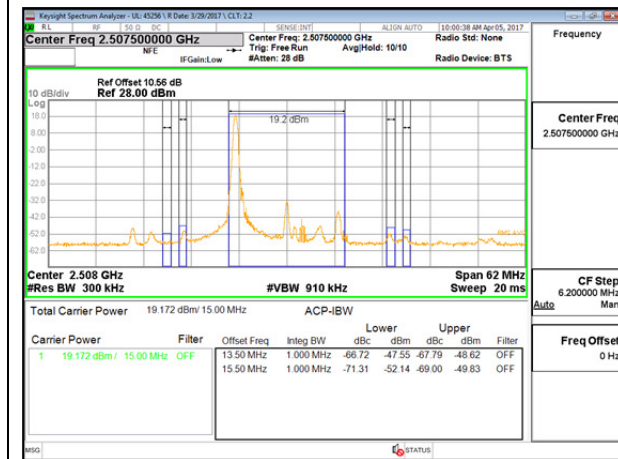

LTE B7 10MHz QPSK High Channel FRB

LTE B7 10MHz 16QAM Low Channel 1RB

LTE B7 10MHz 16QAM High Channel 1RB

LTE B7 10MHz 16QAM Low Channel FRB

LTE B7 10MHz 16QAM High Channel FRB

LTE B7 15MHz QPSK Low Channel 1RB