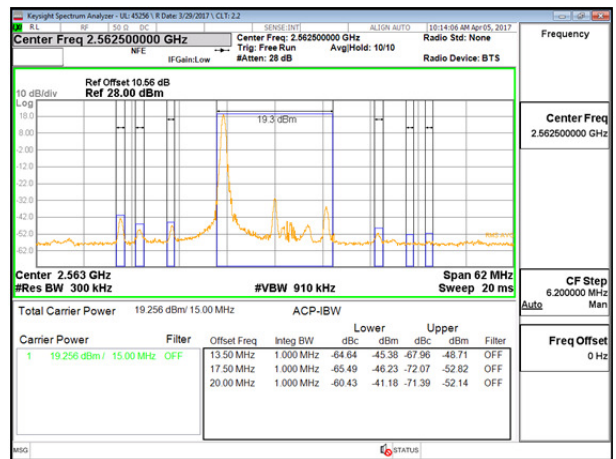

LTE B7 10MHz QPSK High Channel FRB

LTE B7 10MHz 16QAM Low Channel 1RB

LTE B7 10MHz 16QAM High Channel 1RB

LTE B7 10MHz 16QAM Low Channel FRB

LTE B7 10MHz 16QAM High Channel FRB

LTE B7 15MHz QPSK Low Channel 1RB