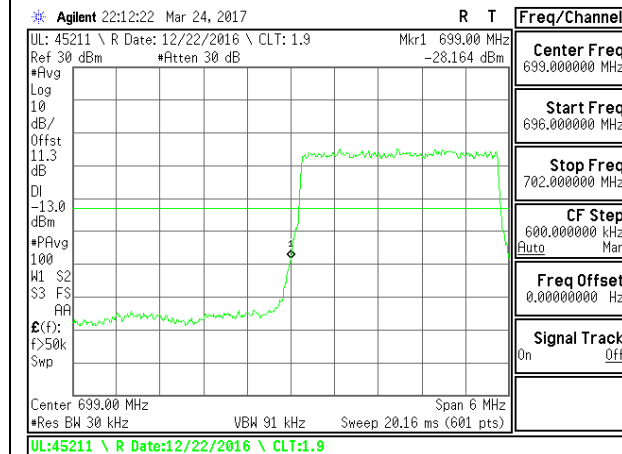

LTE B7 20MHz QPSK Low Channel 1RB

LTE B7 20MHz QPSK High Channel 1RB

LTE B7 20MHz QPSK Low Channel FRB

LTE B7 20MHz QPSK High Channel FRB

LTE B7 20MHz 16QAM Low Channel 1RB

LTE B7 20MHz 16QAM High Channel 1RB

**LTE Band 12**

LTE B12 1.4MHz 16QAM Low Channel FRB

LTE B12 1.4MHz 16QAM High Channel FRB

LTE B12 3MHz QPSK Low Channel 1RB

LTE B12 3MHz QPSK High Channel 1RB

LTE B12 3MHz QPSK Low Channel FRB

LTE B12 3MHz QPSK High Channel FRB

LTE B12 5MHz QPSK Low Channel FRB

LTE B12 5MHz QPSK High Channel FRB

LTE B12 5MHz 16QAM Low Channel 1RB

LTE B12 5MHz 16QAM High Channel 1RB

LTE B12 5MHz 16QAM Low Channel FRB

LTE B12 5MHz 16QAM High Channel FRB