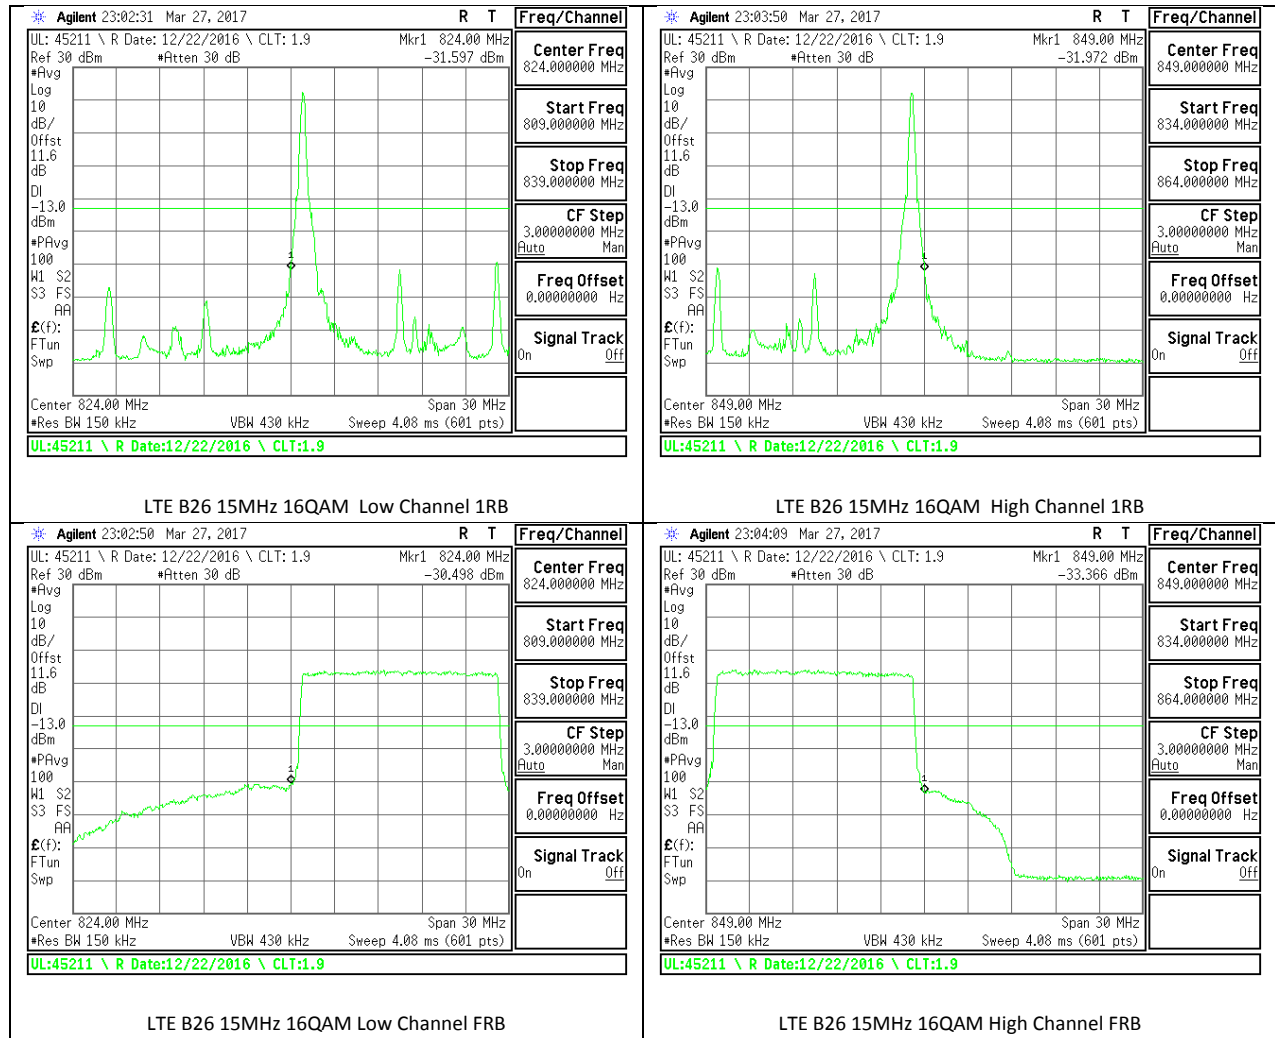

LTE B26 3MHz QPSK High Channel FRB

LTE B26 3MHz 16QAM Low Channel 1RB

LTE B26 3MHz 16QAM High Channel 1RB

LTE B26 3MHz 16QAM Low Channel FRB

LTE B26 3MHz 16QAM High Channel FRB

LTE B26 5MHz QPSK Low Channel 1RB

LTE B26 5MHz QPSK High Channel 1RB

LTE B26 5MHz QPSK Low Channel FRB

LTE B26 5MHz QPSK High Channel FRB

LTE B26 5MHz 16QAM Low Channel 1RB

LTE B26 5MHz 16QAM High Channel 1RB

LTE B26 5MHz 16QAM Low Channel FRB

LTE B26 5MHz 16QAM High Channel FRB