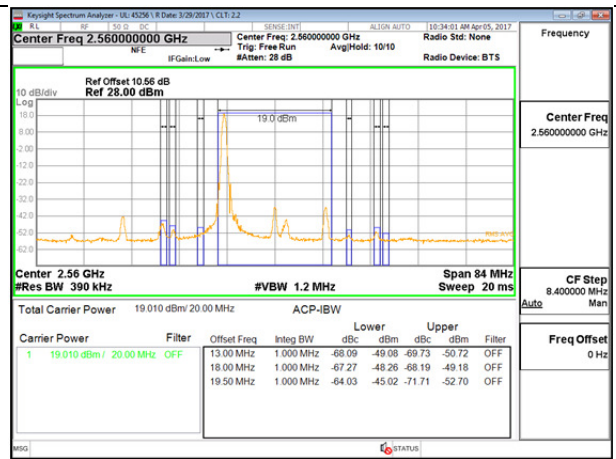

LTE B7 15MHz QPSK High Channel 1RB

LTE B7 15MHz QPSK Low Channel FRB

LTE B7 15MHz QPSK High Channel FRB

LTE B7 15MHz 16QAM Low Channel 1RB

LTE B7 15MHz 16QAM High Channel 1RB

LTE B7 15MHz 16QAM Low Channel FRB

LTE B7 15MHz 16QAM High Channel FRB

LTE B7 20MHz QPSK Low Channel 1RB

LTE B7 20MHz QPSK High Channel 1RB

LTE B7 20MHz QPSK Low Channel FRB

LTE B7 20MHz QPSK High Channel FRB

LTE B7 20MHz 16QAM Low Channel 1RB