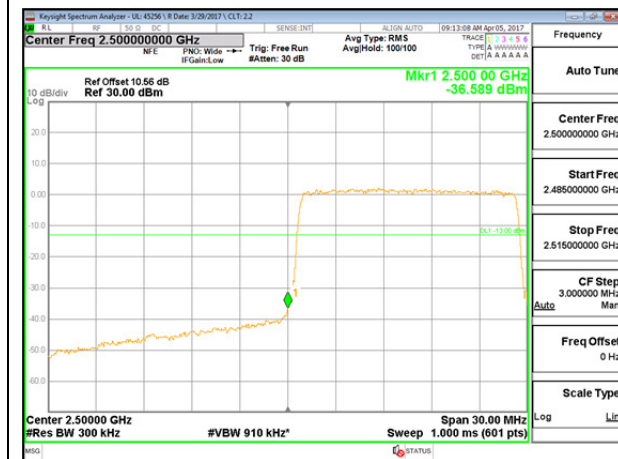

LTE B7 10MHz 16QAM Low Channel 1RB

LTE B7 10MHz 16QAM High Channel 1RB

LTE B7 10MHz 16QAM Low Channel FRB

LTE B7 10MHz 16QAM High Channel FRB

LTE B7 15MHz QPSK Low Channel 1RB

LTE B7 15MHz QPSK High Channel 1RB

LTE B7 15MHz QPSK Low Channel FRB

LTE B7 15MHz QPSK High Channel FRB

LTE B7 15MHz 16QAM Low Channel 1RB

LTE B7 15MHz 16QAM High Channel 1RB

LTE B7 15MHz 16QAM Low Channel FRB

LTE B7 15MHz 16QAM High Channel FRB

LTE B7 20MHz QPSK Low Channel 1RB

LTE B7 20MHz QPSK High Channel 1RB

LTE B7 20MHz QPSK Low Channel FRB

LTE B7 20MHz QPSK High Channel FRB

LTE B7 20MHz 16QAM Low Channel 1RB

LTE B7 20MHz 16QAM High Channel 1RB