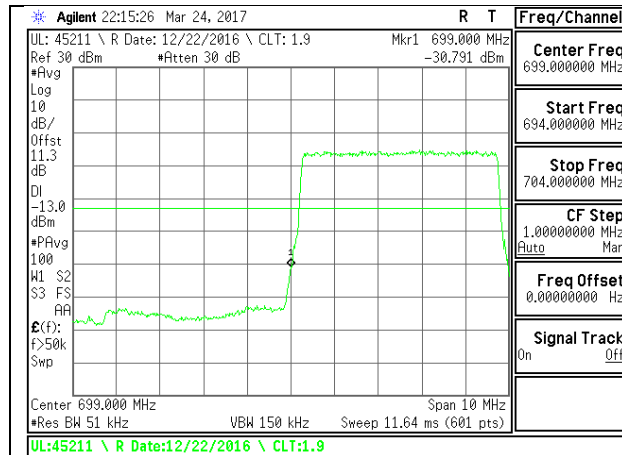

LTE B7 20MHz QPSK Low Channel 1RB

LTE B7 20MHz QPSK High Channel 1RB

LTE B7 20MHz QPSK Low Channel FRB

LTE B7 20MHz QPSK High Channel FRB

LTE B7 20MHz 16QAM Low Channel 1RB

LTE B7 20MHz 16QAM High Channel 1RB

**LTE Band 12**

LTE B12 1.4MHz 16QAM Low Channel FRB

LTE B12 1.4MHz 16QAM High Channel FRB

LTE B12 3MHz QPSK Low Channel 1RB

LTE B12 3MHz QPSK High Channel 1RB

LTE B12 3MHz QPSK Low Channel FRB

LTE B12 3MHz QPSK High Channel FRB

LTE B12 5MHz QPSK Low Channel FRB

LTE B12 5MHz QPSK High Channel FRB

LTE B12 5MHz 16QAM Low Channel 1RB

LTE B12 5MHz 16QAM High Channel 1RB

LTE B12 5MHz 16QAM Low Channel FRB

LTE B12 5MHz 16QAM High Channel FRB

LTE B12 10MHz QPSK Low Channel 1RB

LTE B12 10MHz QPSK High Channel 1RB

LTE B12 10MHz QPSK Low Channel FRB

LTE B12 10MHz QPSK High Channel FRB

LTE B12 10MHz 16QAM Low Channel 1RB

LTE B12 10MHz 16QAM High Channel 1RB