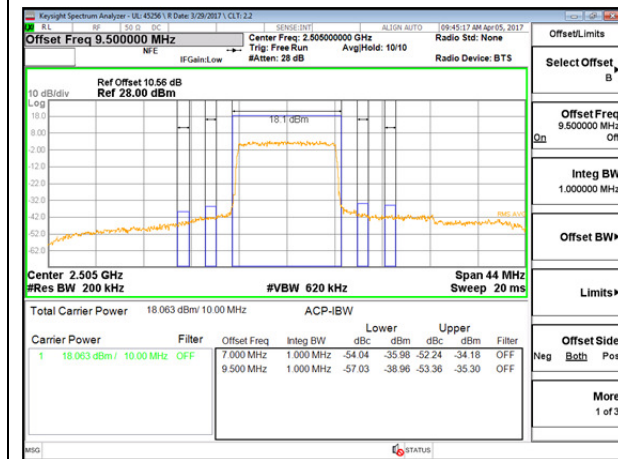

LTE B7 5MHz 16QAM High Channel 1RB

LTE B7 5MHz 16QAM Low Channel FRB

LTE B7 5MHz 16QAM High Channel FRB

LTE B7 10MHz QPSK Low Channel 1RB

LTE B7 10MHz QPSK High Channel 1RB

LTE B7 10MHz QPSK Low Channel FRB