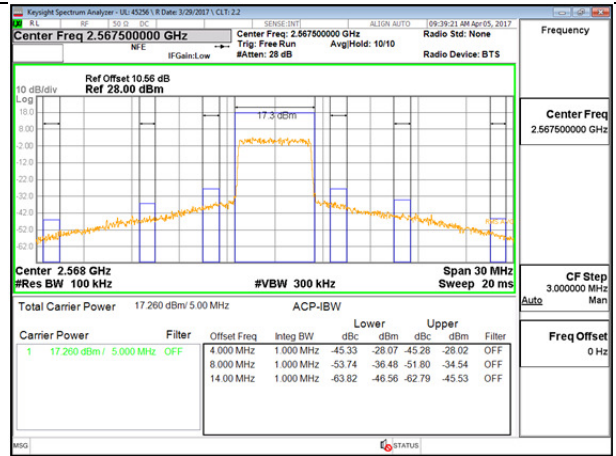

LTE B7 5MHz 16QAM High Channel FRB