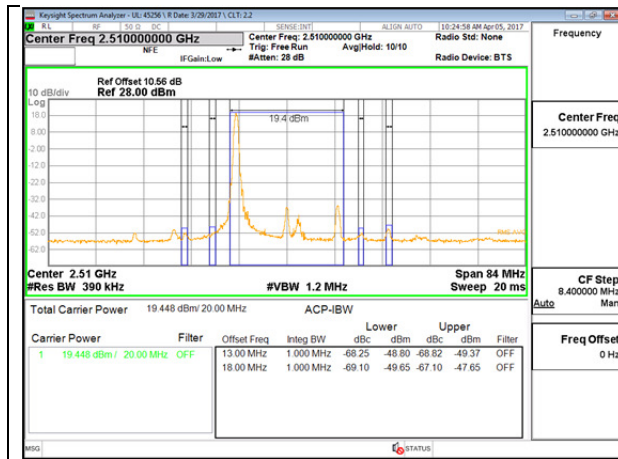

LTE B7 20MHz QPSK Low Channel 1RB