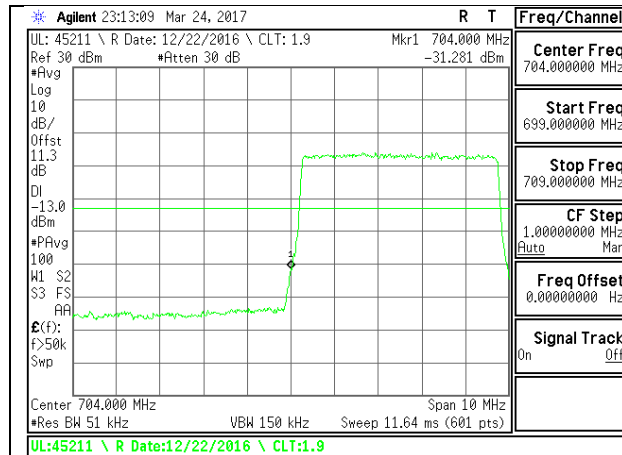

LTE B12 10MHz QPSK Low Channel 1RB

LTE B12 10MHz QPSK High Channel 1RB

LTE B12 10MHz QPSK Low Channel FRB

LTE B12 10MHz QPSK High Channel FRB

LTE B12 10MHz 16QAM Low Channel 1RB

LTE B12 10MHz 16QAM High Channel 1RB

**LTE Band 13**

LTE B13 5MHz 16QAM Low Channel FRB

LTE B13 5MHz 16QAM High Channel FRB

LTE B13 10MHz QPSK Low Channel 1RB

LTE B13 10MHz QPSK High Channel 1RB

LTE B13 10MHz QPSK Low Channel FRB

LTE B13 10MHz QPSK High Channel FRB

**LTE Band 17**

LTE B17 5MHz 16QAM Low Channel FRB

LTE B17 5MHz 16QAM High Channel FRB

LTE B17 10MHz QPSK Low Channel 1RB

LTE B17 10MHz QPSK High Channel 1RB

LTE B17 10MHz QPSK Low Channel FRB

LTE B17 10MHz QPSK High Channel FRB