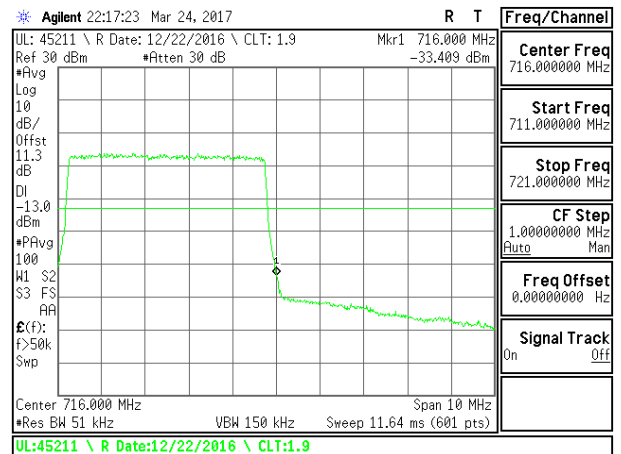

**LTE Band 12**

LTE B12 1.4MHz 16QAM Low Channel FRB

LTE B12 1.4MHz 16QAM High Channel FRB

LTE B12 3MHz QPSK Low Channel 1RB

LTE B12 3MHz QPSK High Channel 1RB

LTE B12 3MHz QPSK Low Channel FRB

LTE B12 3MHz QPSK High Channel FRB

LTE B12 5MHz QPSK Low Channel FRB

LTE B12 5MHz QPSK High Channel FRB

LTE B12 5MHz 16QAM Low Channel 1RB

LTE B12 5MHz 16QAM High Channel 1RB

LTE B12 5MHz 16QAM Low Channel FRB

LTE B12 5MHz 16QAM High Channel FRB

LTE B12 10MHz QPSK Low Channel 1RB

LTE B12 10MHz QPSK High Channel 1RB

LTE B12 10MHz QPSK Low Channel FRB

LTE B12 10MHz QPSK High Channel FRB

LTE B12 10MHz 16QAM Low Channel 1RB

LTE B12 10MHz 16QAM High Channel 1RB