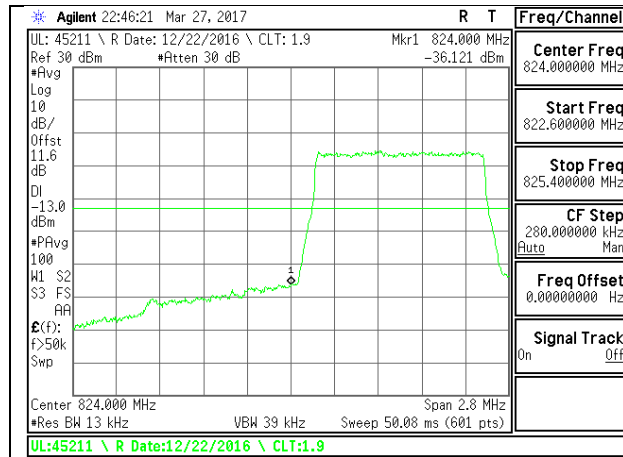

**LTE Band 17**

LTE B17 5MHz 16QAM Low Channel FRB

LTE B17 5MHz 16QAM High Channel FRB

LTE B17 10MHz QPSK Low Channel 1RB

LTE B17 10MHz QPSK High Channel 1RB

LTE B17 10MHz QPSK Low Channel FRB

LTE B17 10MHz QPSK High Channel FRB

**LTE Band 26-Part 22**

LTE B26 1.4MHz QPSK Low Channel 1RB

LTE B26 1.4MHz QPSK High Channel 1RB

LTE B26 1.4MHz QPSK Low Channel FRB

LTE B26 1.4MHz QPSK High Channel FRB

LTE B26 1.4MHz 16QAM Low Channel 1RB

LTE B26 1.4MHz 16QAM High Channel 1RB

LTE B26 1.4MHz 16QAM Low Channel FRB

LTE B26 1.4MHz 16QAM High Channel FRB

LTE B26 3MHz QPSK Low Channel 1RB

LTE B26 3MHz QPSK High Channel 1RB

LTE B26 3MHz QPSK Low Channel FRB