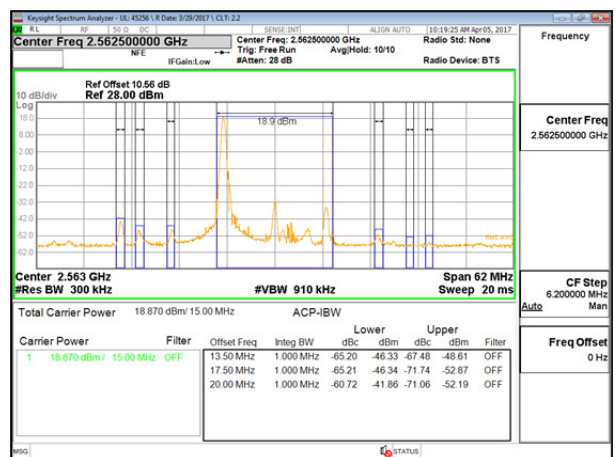

LTE B7 15MHz QPSK High Channel 1RB

LTE B7 15MHz QPSK Low Channel FRB

LTE B7 15MHz QPSK High Channel FRB

LTE B7 15MHz 16QAM Low Channel 1RB

LTE B7 15MHz 16QAM High Channel 1RB

LTE B7 15MHz 16QAM Low Channel FRB