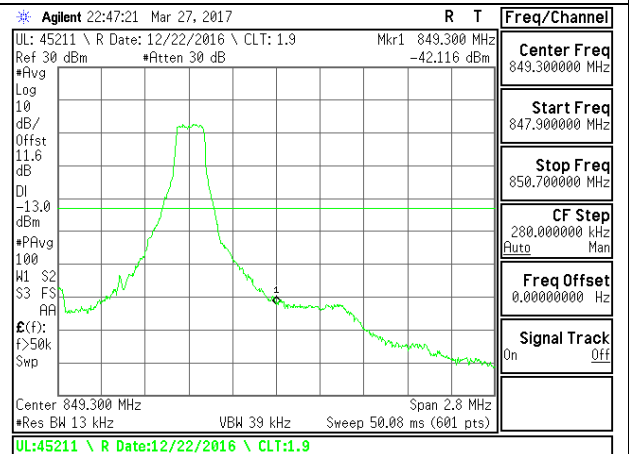

**LTE Band 17**

LTE B17 5MHz 16QAM Low Channel FRB

LTE B17 5MHz 16QAM High Channel FRB

LTE B17 10MHz QPSK Low Channel 1RB

LTE B17 10MHz QPSK High Channel 1RB

LTE B17 10MHz QPSK Low Channel FRB

LTE B17 10MHz QPSK High Channel FRB

**LTE Band 26-Part 22**

LTE B26 1.4MHz QPSK Low Channel 1RB

LTE B26 1.4MHz QPSK High Channel 1RB

LTE B26 1.4MHz QPSK Low Channel FRB

LTE B26 1.4MHz QPSK High Channel FRB

LTE B26 1.4MHz 16QAM Low Channel 1RB

LTE B26 1.4MHz 16QAM High Channel 1RB

LTE B26 1.4MHz 16QAM Low Channel FRB

LTE B26 1.4MHz 16QAM High Channel FRB

LTE B26 3MHz QPSK Low Channel 1RB

LTE B26 3MHz QPSK High Channel 1RB

LTE B26 3MHz QPSK Low Channel FRB