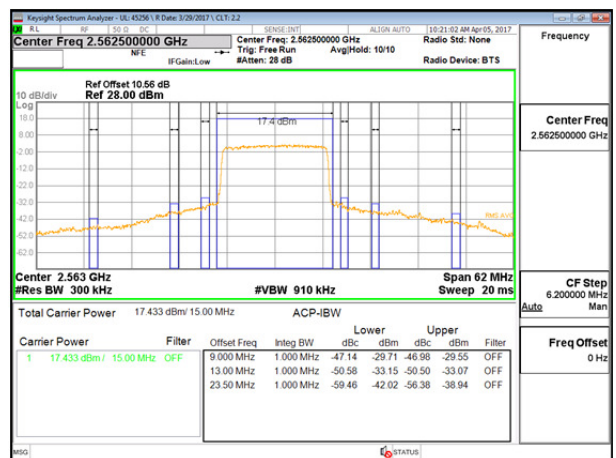

LTE B7 15MHz QPSK High Channel 1RB

LTE B7 15MHz QPSK Low Channel FRB

LTE B7 15MHz QPSK High Channel FRB

LTE B7 15MHz 16QAM Low Channel 1RB

LTE B7 15MHz 16QAM High Channel 1RB

LTE B7 15MHz 16QAM Low Channel FRB