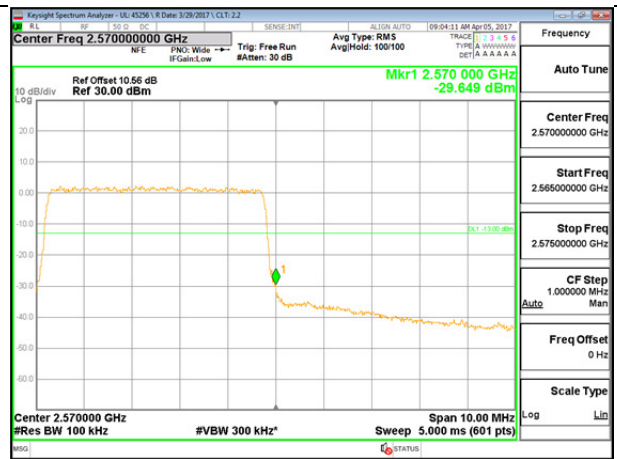

LTE B7 5MHz 16QAM Low Channel FRB

LTE B7 5MHz 16QAM High Channel FRB

LTE B7 10MHz QPSK Low Channel 1RB

LTE B7 10MHz QPSK High Channel 1RB

LTE B7 10MHz QPSK Low Channel FRB

LTE B7 10MHz QPSK High Channel FRB

LTE B7 10MHz 16QAM Low Channel 1RB

LTE B7 10MHz 16QAM High Channel 1RB

LTE B7 10MHz 16QAM Low Channel FRB

LTE B7 10MHz 16QAM High Channel FRB

LTE B7 15MHz QPSK Low Channel 1RB

LTE B7 15MHz QPSK High Channel 1RB

LTE B7 15MHz QPSK Low Channel FRB

LTE B7 15MHz QPSK High Channel FRB

LTE B7 15MHz 16QAM Low Channel 1RB

LTE B7 15MHz 16QAM High Channel 1RB

LTE B7 15MHz 16QAM Low Channel FRB

LTE B7 15MHz 16QAM High Channel FRB