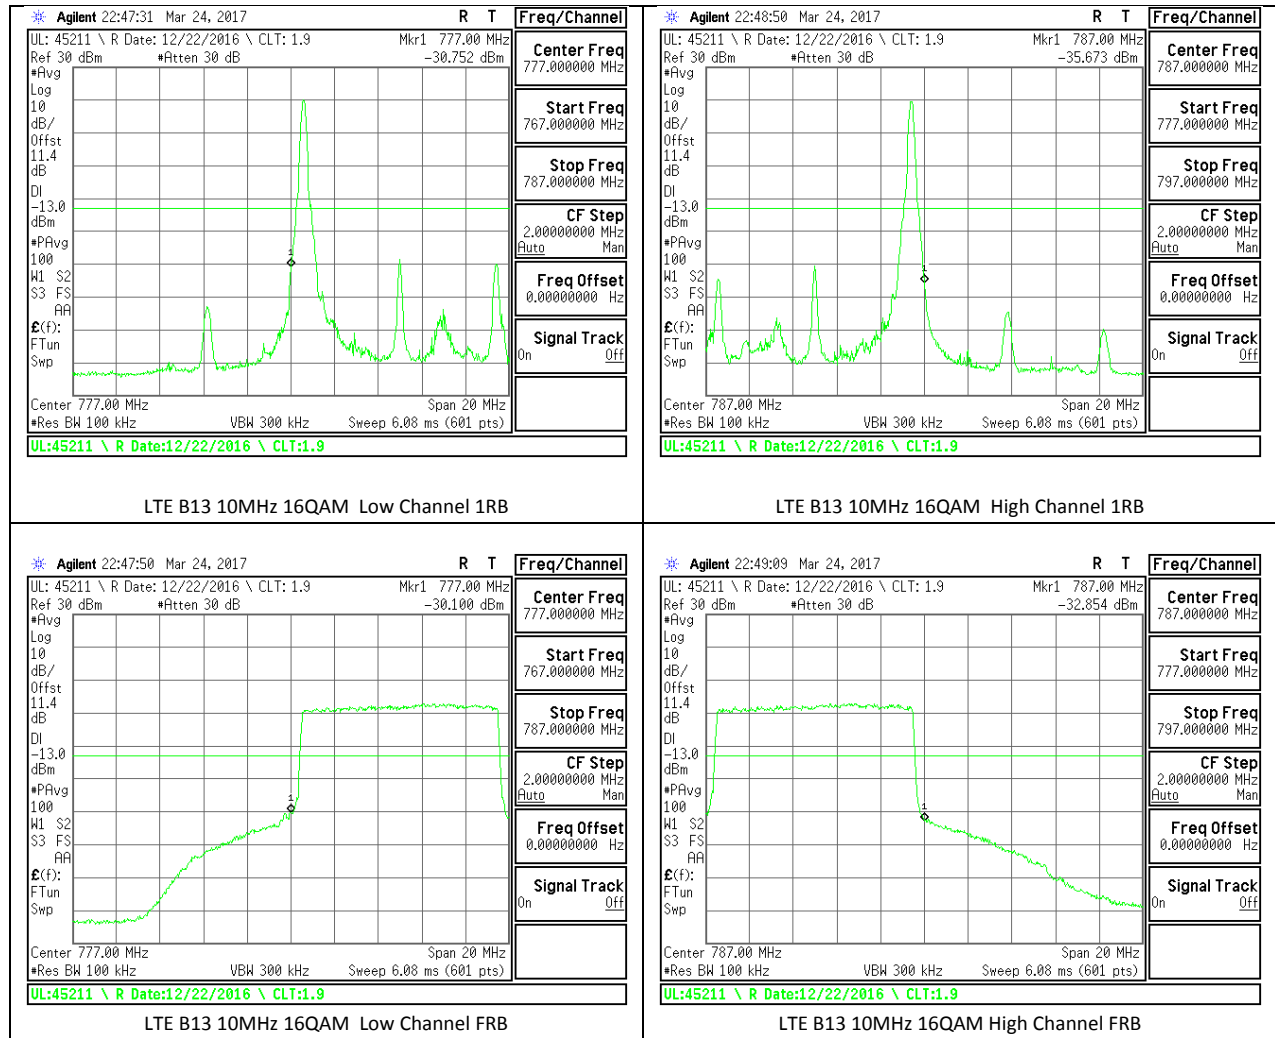

LTE B12 10MHz QPSK Low Channel 1RB

LTE B12 10MHz QPSK High Channel 1RB

LTE B12 10MHz QPSK Low Channel FRB

LTE B12 10MHz QPSK High Channel FRB

LTE B12 10MHz 16QAM Low Channel 1RB

LTE B12 10MHz 16QAM High Channel 1RB

**LTE Band 13**

LTE B13 5MHz 16QAM Low Channel FRB

LTE B13 5MHz 16QAM High Channel FRB

LTE B13 10MHz QPSK Low Channel 1RB

LTE B13 10MHz QPSK High Channel 1RB

LTE B13 10MHz QPSK Low Channel FRB

LTE B13 10MHz QPSK High Channel FRB

**LTE Band 17**

LTE B17 5MHz 16QAM Low Channel FRB

LTE B17 5MHz 16QAM High Channel FRB

LTE B17 10MHz QPSK Low Channel 1RB

LTE B17 10MHz QPSK High Channel 1RB

LTE B17 10MHz QPSK Low Channel FRB

LTE B17 10MHz QPSK High Channel FRB