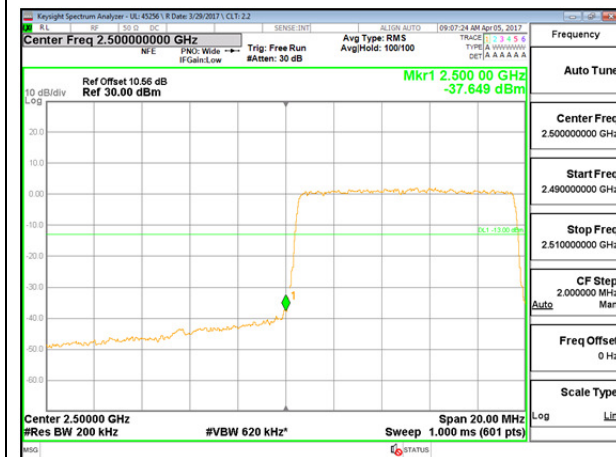

LTE B7 5MHz 16QAM Low Channel FRB

LTE B7 5MHz 16QAM High Channel FRB

LTE B7 10MHz QPSK Low Channel 1RB

LTE B7 10MHz QPSK High Channel 1RB

LTE B7 10MHz QPSK Low Channel FRB

LTE B7 10MHz QPSK High Channel FRB

LTE B7 10MHz 16QAM Low Channel 1RB

LTE B7 10MHz 16QAM High Channel 1RB

LTE B7 10MHz 16QAM Low Channel FRB

LTE B7 10MHz 16QAM High Channel FRB

LTE B7 15MHz QPSK Low Channel 1RB

LTE B7 15MHz QPSK High Channel 1RB

LTE B7 15MHz QPSK Low Channel FRB

LTE B7 15MHz QPSK High Channel FRB

LTE B7 15MHz 16QAM Low Channel 1RB

LTE B7 15MHz 16QAM High Channel 1RB

LTE B7 15MHz 16QAM Low Channel FRB

LTE B7 15MHz 16QAM High Channel FRB