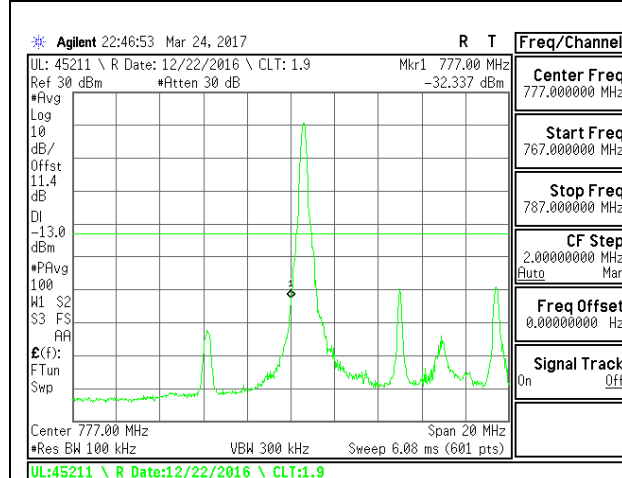

**LTE Band 13**

LTE B13 5MHz 16QAM Low Channel FRB

LTE B13 5MHz 16QAM High Channel FRB

LTE B13 10MHz QPSK Low Channel 1RB

LTE B13 10MHz QPSK High Channel 1RB

LTE B13 10MHz QPSK Low Channel FRB

LTE B13 10MHz QPSK High Channel FRB

**LTE Band 17**

LTE B17 5MHz 16QAM Low Channel FRB

LTE B17 5MHz 16QAM High Channel FRB

LTE B17 10MHz QPSK Low Channel 1RB

LTE B17 10MHz QPSK High Channel 1RB

LTE B17 10MHz QPSK Low Channel FRB

LTE B17 10MHz QPSK High Channel FRB