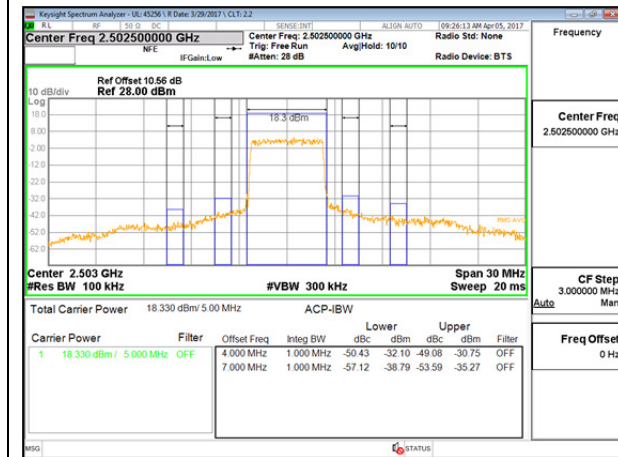

LTE B7 5MHz QPSK Low Channel FRB