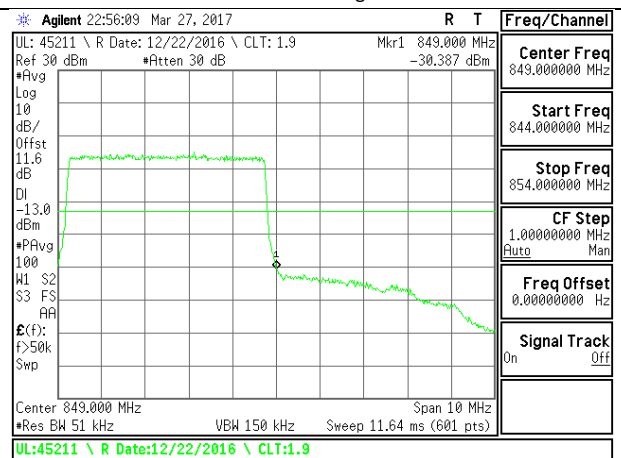

LTE B26 3MHz QPSK High Channel FRB

LTE B26 3MHz 16QAM Low Channel 1RB

LTE B26 3MHz 16QAM High Channel 1RB

LTE B26 3MHz 16QAM Low Channel FRB

LTE B26 3MHz 16QAM High Channel FRB

LTE B26 5MHz QPSK Low Channel 1RB

LTE B26 5MHz QPSK High Channel 1RB

LTE B26 5MHz QPSK Low Channel FRB

LTE B26 5MHz QPSK High Channel FRB

LTE B26 5MHz 16QAM Low Channel 1RB

LTE B26 5MHz 16QAM High Channel 1RB

LTE B26 5MHz 16QAM Low Channel FRB

LTE B26 5MHz 16QAM High Channel FRB