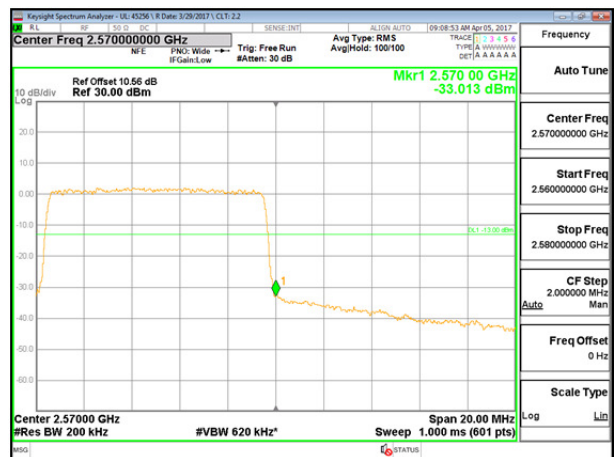

LTE B7 5MHz 16QAM Low Channel FRB

LTE B7 5MHz 16QAM High Channel FRB

LTE B7 10MHz QPSK Low Channel 1RB

LTE B7 10MHz QPSK High Channel 1RB

LTE B7 10MHz QPSK Low Channel FRB

LTE B7 10MHz QPSK High Channel FRB

LTE B7 10MHz 16QAM Low Channel 1RB

LTE B7 10MHz 16QAM High Channel 1RB

LTE B7 10MHz 16QAM Low Channel FRB

LTE B7 10MHz 16QAM High Channel FRB

LTE B7 15MHz QPSK Low Channel 1RB

LTE B7 15MHz QPSK High Channel 1RB