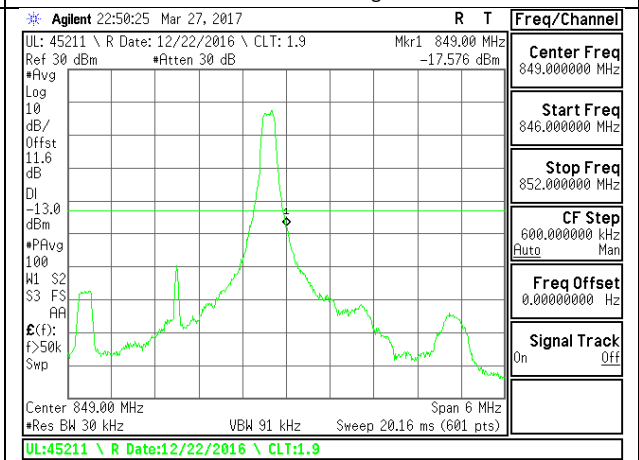

**LTE Band 26-Part 22**

LTE B26 1.4MHz QPSK Low Channel 1RB

LTE B26 1.4MHz QPSK High Channel 1RB

LTE B26 1.4MHz QPSK Low Channel FRB

LTE B26 1.4MHz QPSK High Channel FRB

LTE B26 1.4MHz 16QAM Low Channel 1RB

LTE B26 1.4MHz 16QAM High Channel 1RB

LTE B26 1.4MHz 16QAM Low Channel FRB

LTE B26 1.4MHz 16QAM High Channel FRB

LTE B26 3MHz QPSK Low Channel 1RB

LTE B26 3MHz QPSK High Channel 1RB

LTE B26 3MHz QPSK Low Channel FRB

LTE B26 3MHz QPSK High Channel FRB

LTE B26 3MHz 16QAM Low Channel 1RB

LTE B26 3MHz 16QAM High Channel 1RB

LTE B26 3MHz 16QAM Low Channel FRB

LTE B26 3MHz 16QAM High Channel FRB

LTE B26 5MHz QPSK Low Channel 1RB