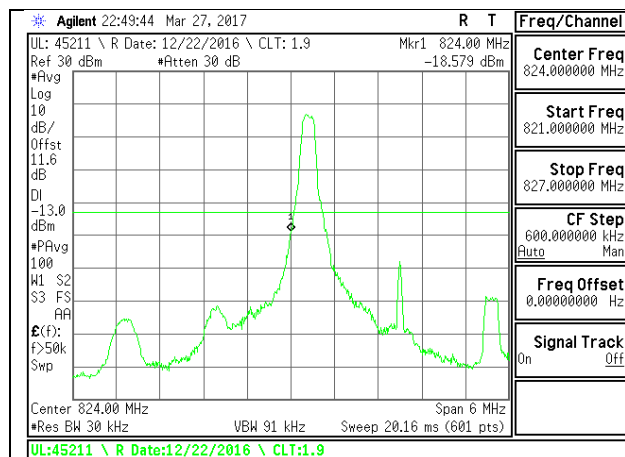

**LTE Band 26-Part 22**

LTE B26 1.4MHz QPSK Low Channel 1RB

LTE B26 1.4MHz QPSK High Channel 1RB

LTE B26 1.4MHz QPSK Low Channel FRB

LTE B26 1.4MHz QPSK High Channel FRB

LTE B26 1.4MHz 16QAM Low Channel 1RB

LTE B26 1.4MHz 16QAM High Channel 1RB

LTE B26 1.4MHz 16QAM Low Channel FRB

LTE B26 1.4MHz 16QAM High Channel FRB

LTE B26 3MHz QPSK Low Channel 1RB

LTE B26 3MHz QPSK High Channel 1RB

LTE B26 3MHz QPSK Low Channel FRB

LTE B26 3MHz QPSK High Channel FRB

LTE B26 3MHz 16QAM Low Channel 1RB

LTE B26 3MHz 16QAM High Channel 1RB

LTE B26 3MHz 16QAM Low Channel FRB

LTE B26 3MHz 16QAM High Channel FRB

LTE B26 5MHz QPSK Low Channel 1RB