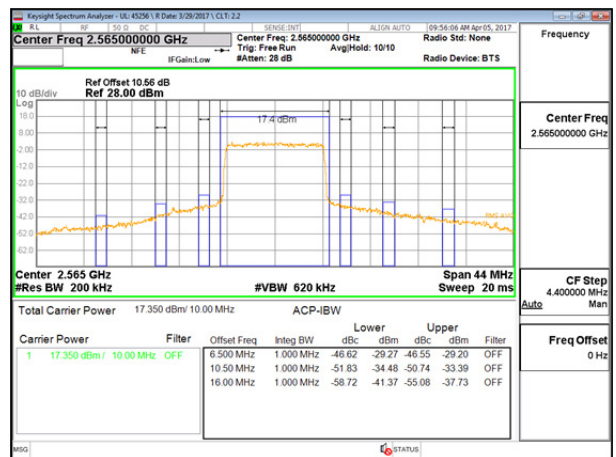

LTE B7 10MHz QPSK High Channel FRB

LTE B7 10MHz 16QAM Low Channel 1RB

LTE B7 10MHz 16QAM High Channel 1RB

LTE B7 10MHz 16QAM Low Channel FRB

LTE B7 10MHz 16QAM High Channel FRB

LTE B7 15MHz QPSK Low Channel 1RB