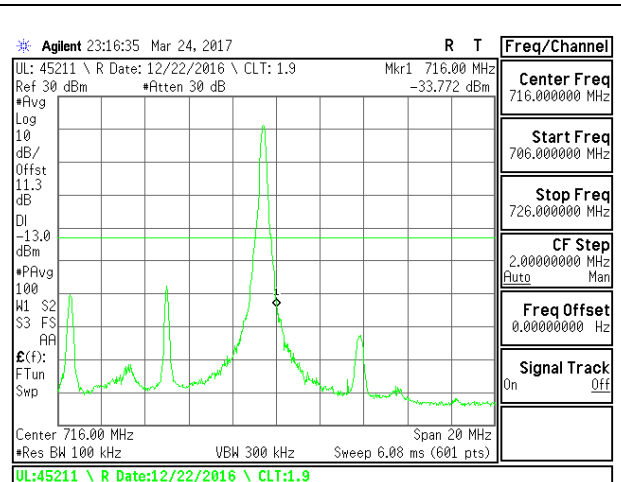

**LTE Band 13**

LTE B13 5MHz 16QAM Low Channel FRB

LTE B13 5MHz 16QAM High Channel FRB

LTE B13 10MHz QPSK Low Channel 1RB

LTE B13 10MHz QPSK High Channel 1RB

LTE B13 10MHz QPSK Low Channel FRB

LTE B13 10MHz QPSK High Channel FRB

**LTE Band 17**

LTE B17 5MHz 16QAM Low Channel FRB

LTE B17 5MHz 16QAM High Channel FRB

LTE B17 10MHz QPSK Low Channel 1RB

LTE B17 10MHz QPSK High Channel 1RB

LTE B17 10MHz QPSK Low Channel FRB

LTE B17 10MHz QPSK High Channel FRB

**LTE Band 26-Part 22**

LTE B26 1.4MHz QPSK Low Channel 1RB

LTE B26 1.4MHz QPSK High Channel 1RB

LTE B26 1.4MHz QPSK Low Channel FRB

LTE B26 1.4MHz QPSK High Channel FRB

LTE B26 1.4MHz 16QAM Low Channel 1RB