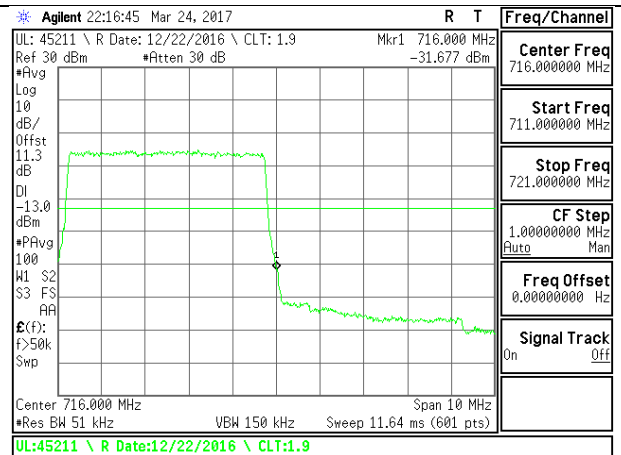

LTE B7 20MHz QPSK Low Channel 1RB

LTE B7 20MHz QPSK High Channel 1RB

LTE B7 20MHz QPSK Low Channel FRB

LTE B7 20MHz QPSK High Channel FRB

LTE B7 20MHz 16QAM Low Channel 1RB

LTE B7 20MHz 16QAM High Channel 1RB

**LTE Band 12**

LTE B12 1.4MHz 16QAM Low Channel FRB

LTE B12 1.4MHz 16QAM High Channel FRB

LTE B12 3MHz QPSK Low Channel 1RB

LTE B12 3MHz QPSK High Channel 1RB

LTE B12 3MHz QPSK Low Channel FRB

LTE B12 3MHz QPSK High Channel FRB

LTE B12 5MHz QPSK Low Channel FRB

LTE B12 5MHz QPSK High Channel FRB

LTE B12 5MHz 16QAM Low Channel 1RB

LTE B12 5MHz 16QAM High Channel 1RB

LTE B12 5MHz 16QAM Low Channel FRB

LTE B12 5MHz 16QAM High Channel FRB