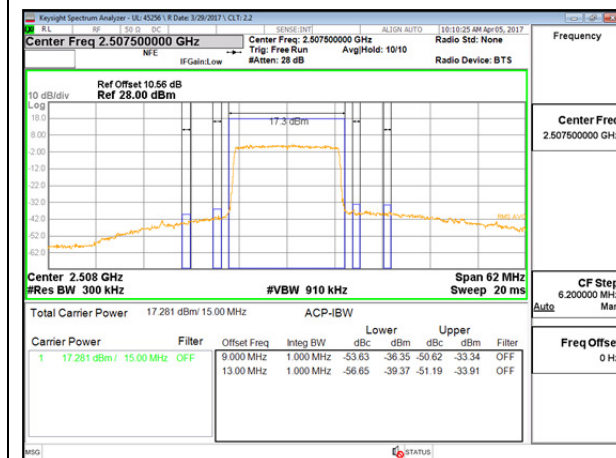

LTE B7 15MHz QPSK High Channel 1RB

LTE B7 15MHz QPSK Low Channel FRB

LTE B7 15MHz QPSK High Channel FRB

LTE B7 15MHz 16QAM Low Channel 1RB

LTE B7 15MHz 16QAM High Channel 1RB

LTE B7 15MHz 16QAM Low Channel FRB

LTE B7 15MHz 16QAM High Channel FRB

LTE B7 20MHz QPSK Low Channel 1RB

LTE B7 20MHz QPSK High Channel 1RB

LTE B7 20MHz QPSK Low Channel FRB

LTE B7 20MHz QPSK High Channel FRB

LTE B7 20MHz 16QAM Low Channel 1RB