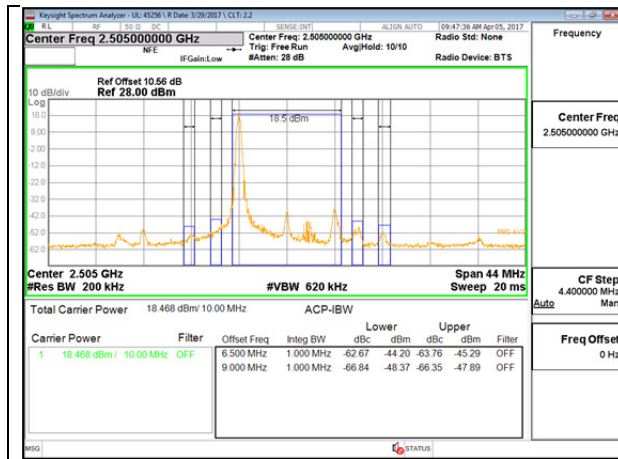

LTE B7 10MHz 16QAM Low Channel 1RB