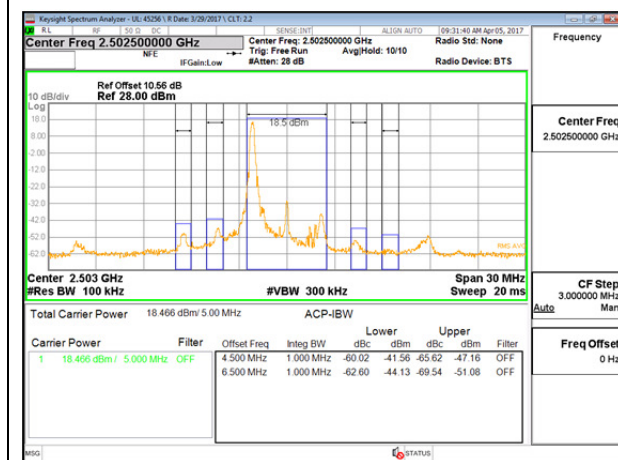

## 14.2. EMISSION MASK PLOTS LTE Band 7

LTE B7 5MHz QPSK Low Channel 1RB

LTE B7 5MHz QPSK High Channel 1RB

LTE B7 5MHz QPSK Low Channel FRB

LTE B7 5MHz QPSK High Channel FRB

LTE B7 5MHz 16QAM Low Channel 1RB