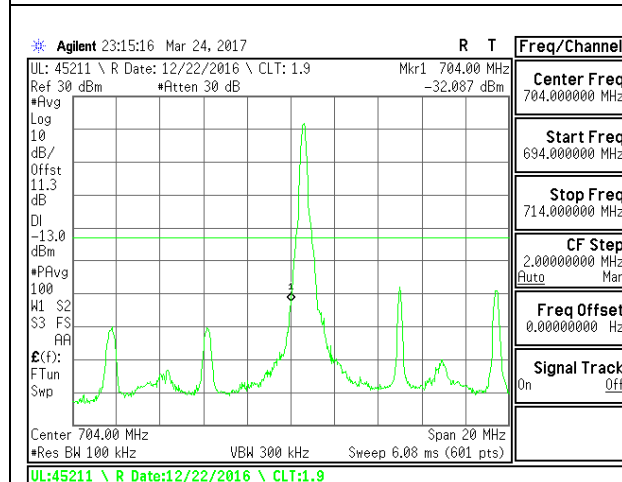

**LTE Band 17**

LTE B17 5MHz 16QAM Low Channel FRB

LTE B17 5MHz 16QAM High Channel FRB

LTE B17 10MHz QPSK Low Channel 1RB

LTE B17 10MHz QPSK High Channel 1RB

LTE B17 10MHz QPSK Low Channel FRB

LTE B17 10MHz QPSK High Channel FRB