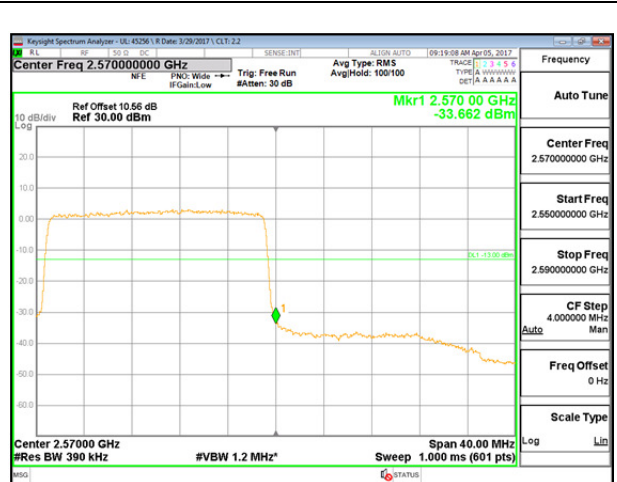

LTE B7 10MHz 16QAM Low Channel 1RB

LTE B7 10MHz 16QAM High Channel 1RB

LTE B7 10MHz 16QAM Low Channel FRB

LTE B7 10MHz 16QAM High Channel FRB

LTE B7 15MHz QPSK Low Channel 1RB

LTE B7 15MHz QPSK High Channel 1RB

LTE B7 15MHz QPSK Low Channel FRB

LTE B7 15MHz QPSK High Channel FRB

LTE B7 15MHz 16QAM Low Channel 1RB

LTE B7 15MHz 16QAM High Channel 1RB

LTE B7 15MHz 16QAM Low Channel FRB

LTE B7 15MHz 16QAM High Channel FRB

LTE B7 20MHz QPSK Low Channel 1RB

LTE B7 20MHz QPSK High Channel 1RB

LTE B7 20MHz QPSK Low Channel FRB

LTE B7 20MHz QPSK High Channel FRB

LTE B7 20MHz 16QAM Low Channel 1RB

LTE B7 20MHz 16QAM High Channel 1RB