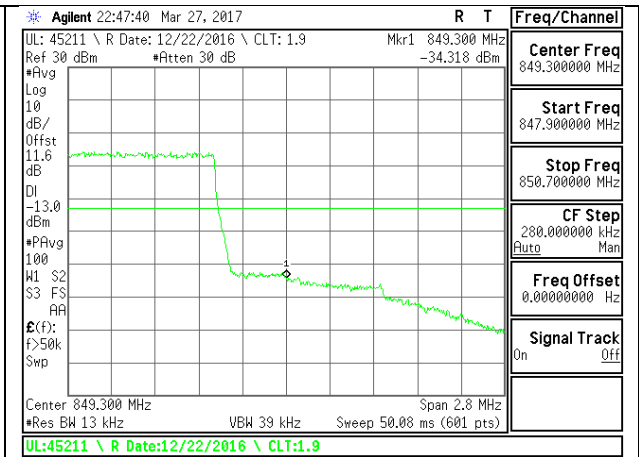

**LTE Band 17**

LTE B17 5MHz 16QAM Low Channel FRB

LTE B17 5MHz 16QAM High Channel FRB

LTE B17 10MHz QPSK Low Channel 1RB

LTE B17 10MHz QPSK High Channel 1RB

LTE B17 10MHz QPSK Low Channel FRB

LTE B17 10MHz QPSK High Channel FRB

**LTE Band 26-Part 22**

LTE B26 1.4MHz QPSK Low Channel 1RB

LTE B26 1.4MHz QPSK High Channel 1RB

LTE B26 1.4MHz QPSK Low Channel FRB

LTE B26 1.4MHz QPSK High Channel FRB

LTE B26 1.4MHz 16QAM Low Channel 1RB

LTE B26 1.4MHz 16QAM High Channel 1RB

LTE B26 1.4MHz 16QAM Low Channel FRB

LTE B26 1.4MHz 16QAM High Channel FRB

LTE B26 3MHz QPSK Low Channel 1RB

LTE B26 3MHz QPSK High Channel 1RB

LTE B26 3MHz QPSK Low Channel FRB