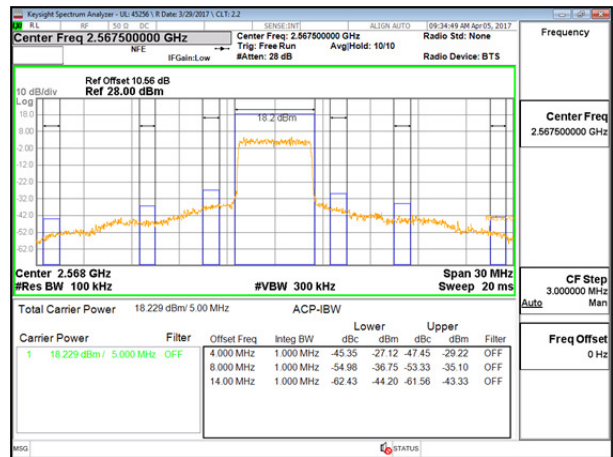

## 14.2. EMISSION MASK PLOTS LTE Band 7

LTE B7 5MHz QPSK Low Channel 1RB

LTE B7 5MHz QPSK High Channel 1RB

LTE B7 5MHz QPSK Low Channel FRB

LTE B7 5MHz QPSK High Channel FRB

LTE B7 5MHz 16QAM Low Channel 1RB