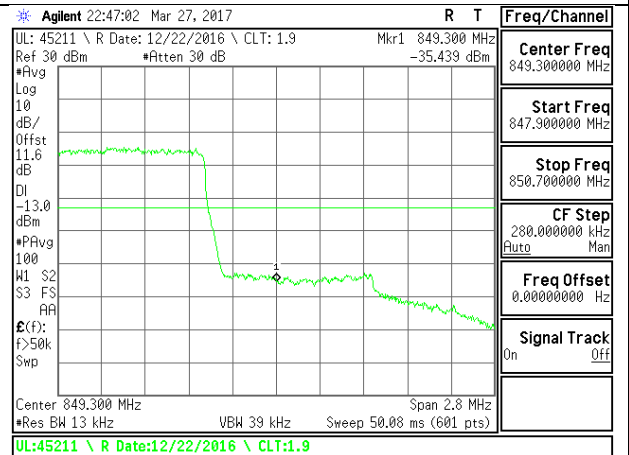

**LTE Band 17**

LTE B17 5MHz 16QAM Low Channel FRB

LTE B17 5MHz 16QAM High Channel FRB

LTE B17 10MHz QPSK Low Channel 1RB

LTE B17 10MHz QPSK High Channel 1RB

LTE B17 10MHz QPSK Low Channel FRB

LTE B17 10MHz QPSK High Channel FRB

**LTE Band 26-Part 22**

LTE B26 1.4MHz QPSK Low Channel 1RB

LTE B26 1.4MHz QPSK High Channel 1RB

LTE B26 1.4MHz QPSK Low Channel FRB

LTE B26 1.4MHz QPSK High Channel FRB

LTE B26 1.4MHz 16QAM Low Channel 1RB

LTE B26 1.4MHz 16QAM High Channel 1RB

LTE B26 1.4MHz 16QAM Low Channel FRB

LTE B26 1.4MHz 16QAM High Channel FRB

LTE B26 3MHz QPSK Low Channel 1RB

LTE B26 3MHz QPSK High Channel 1RB

LTE B26 3MHz QPSK Low Channel FRB