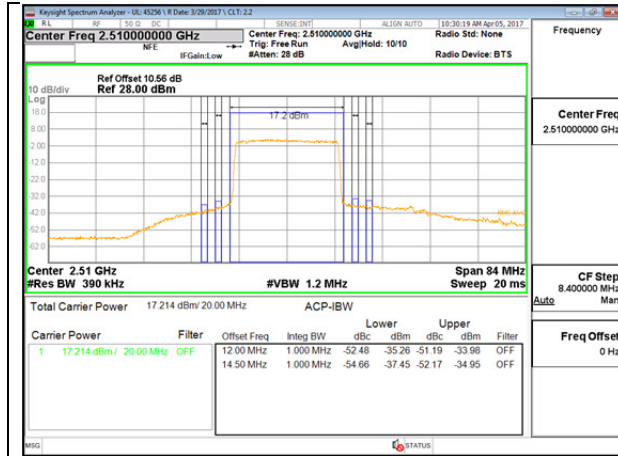

LTE B7 15MHz 16QAM High Channel FRB

LTE B7 20MHz QPSK Low Channel 1RB

LTE B7 20MHz QPSK High Channel 1RB

LTE B7 20MHz QPSK Low Channel FRB

LTE B7 20MHz QPSK High Channel FRB

LTE B7 20MHz 16QAM Low Channel 1RB

LTE B7 20MHz 16QAM High Channel 1RB

LTE B7 20MHz 16QAM Low Channel FRB

LTE B7 20MHz 16QAM High Channel FRB