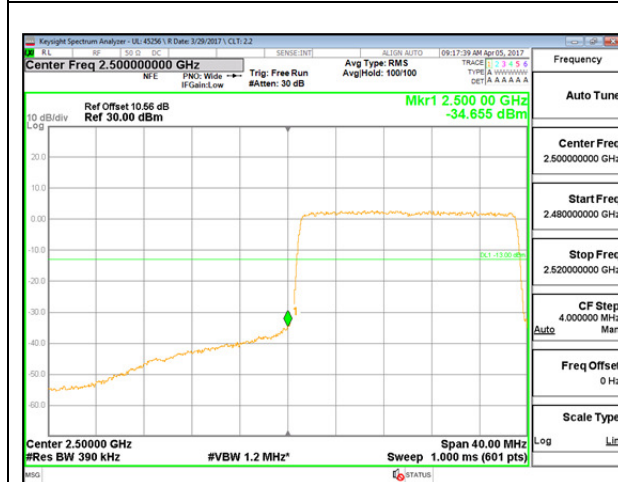

LTE B7 10MHz 16QAM Low Channel 1RB

LTE B7 10MHz 16QAM High Channel 1RB

LTE B7 10MHz 16QAM Low Channel FRB

LTE B7 10MHz 16QAM High Channel FRB

LTE B7 15MHz QPSK Low Channel 1RB

LTE B7 15MHz QPSK High Channel 1RB

LTE B7 15MHz QPSK Low Channel FRB

LTE B7 15MHz QPSK High Channel FRB

LTE B7 15MHz 16QAM Low Channel 1RB

LTE B7 15MHz 16QAM High Channel 1RB

LTE B7 15MHz 16QAM Low Channel FRB

LTE B7 15MHz 16QAM High Channel FRB

LTE B7 20MHz QPSK Low Channel 1RB

LTE B7 20MHz QPSK High Channel 1RB

LTE B7 20MHz QPSK Low Channel FRB

LTE B7 20MHz QPSK High Channel FRB

LTE B7 20MHz 16QAM Low Channel 1RB

LTE B7 20MHz 16QAM High Channel 1RB

**LTE Band 12**

LTE B12 1.4MHz 16QAM Low Channel FRB

LTE B12 1.4MHz 16QAM High Channel FRB

LTE B12 3MHz QPSK Low Channel 1RB

LTE B12 3MHz QPSK High Channel 1RB

LTE B12 3MHz QPSK Low Channel FRB

LTE B12 3MHz QPSK High Channel FRB