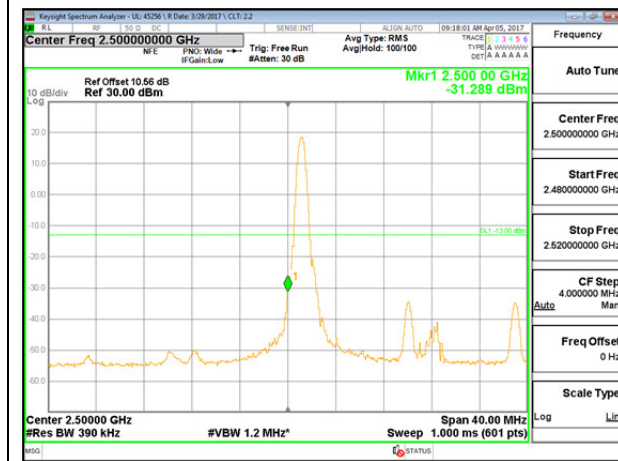

LTE B7 15MHz QPSK Low Channel FRB

LTE B7 15MHz QPSK High Channel FRB

LTE B7 15MHz 16QAM Low Channel 1RB

LTE B7 15MHz 16QAM High Channel 1RB

LTE B7 15MHz 16QAM Low Channel FRB

LTE B7 15MHz 16QAM High Channel FRB

LTE B7 20MHz QPSK Low Channel 1RB

LTE B7 20MHz QPSK High Channel 1RB

LTE B7 20MHz QPSK Low Channel FRB

LTE B7 20MHz QPSK High Channel FRB

LTE B7 20MHz 16QAM Low Channel 1RB

LTE B7 20MHz 16QAM High Channel 1RB

**LTE Band 12**

LTE B12 1.4MHz 16QAM Low Channel FRB

LTE B12 1.4MHz 16QAM High Channel FRB

LTE B12 3MHz QPSK Low Channel 1RB

LTE B12 3MHz QPSK High Channel 1RB

LTE B12 3MHz QPSK Low Channel FRB

LTE B12 3MHz QPSK High Channel FRB