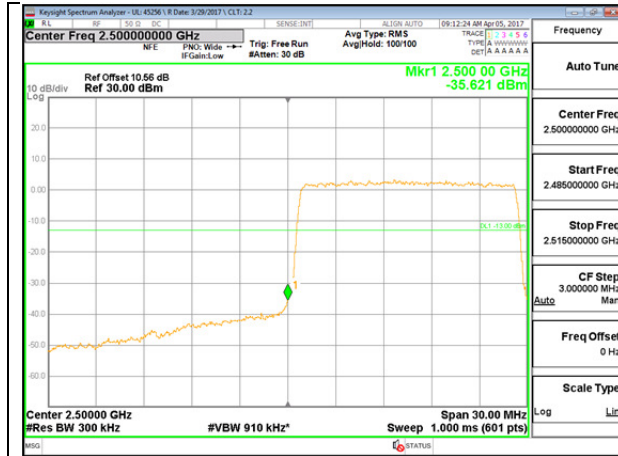

LTE B7 5MHz 16QAM Low Channel FRB

LTE B7 5MHz 16QAM High Channel FRB

LTE B7 10MHz QPSK Low Channel 1RB

LTE B7 10MHz QPSK High Channel 1RB

LTE B7 10MHz QPSK Low Channel FRB

LTE B7 10MHz QPSK High Channel FRB

LTE B7 10MHz 16QAM Low Channel 1RB

LTE B7 10MHz 16QAM High Channel 1RB

LTE B7 10MHz 16QAM Low Channel FRB

LTE B7 10MHz 16QAM High Channel FRB

LTE B7 15MHz QPSK Low Channel 1RB

LTE B7 15MHz QPSK High Channel 1RB

LTE B7 15MHz QPSK Low Channel FRB

LTE B7 15MHz QPSK High Channel FRB

LTE B7 15MHz 16QAM Low Channel 1RB

LTE B7 15MHz 16QAM High Channel 1RB

LTE B7 15MHz 16QAM Low Channel FRB

LTE B7 15MHz 16QAM High Channel FRB

LTE B7 20MHz QPSK Low Channel 1RB

LTE B7 20MHz QPSK High Channel 1RB

LTE B7 20MHz QPSK Low Channel FRB

LTE B7 20MHz QPSK High Channel FRB

LTE B7 20MHz 16QAM Low Channel 1RB

LTE B7 20MHz 16QAM High Channel 1RB